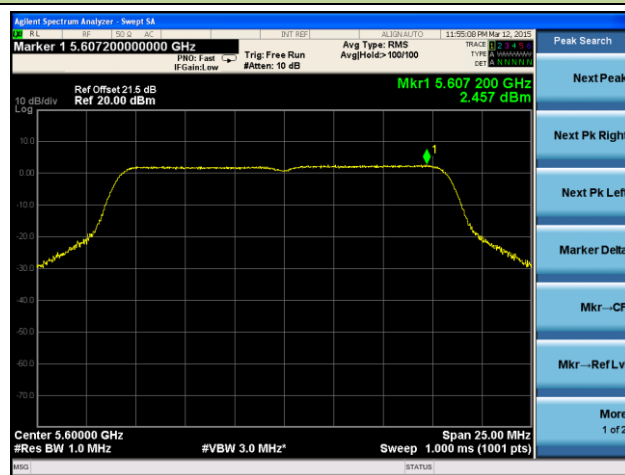

Channel 100 (5500MHz)

Channel 120 (5600MHz)

Channel 140 (5700MHz)

Channel 149 (5745MHz)

Channel 157 (5785MHz)

Channel 165 (5825MHz)

802.11n-HT20 Power Spectral Density - Ant 2 / Ant 0 + 1 + 2 + 3

Channel 36 (5180MHz)

Channel 44 (5220MHz)

Channel 48 (5240MHz)

Channel 52 (5260MHz)

Channel 60 (5300MHz)

Channel 64 (5320MHz)

Channel 100 (5500MHz)

Channel 120 (5600MHz)

Channel 140 (5700MHz)