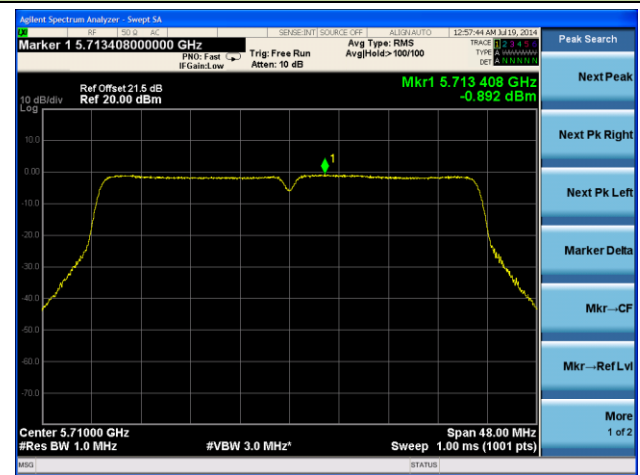

Channel 149 (5745MHz)

Channel 157 (5785MHz)

Channel 165 (5825MHz)

802.11ac-VHT40 Power Spectral Density - Ant 2 / Ant 0 + 1 + 2 + 3

Channel 38 (5190MHz)

Channel 46 (5230MHz)

Channel 54 (5270MHz)

Channel 62 (5310MHz)

Channel 102 (5510MHz)

Channel 118 (5590MHz)

Channel 134 (5670MHz)

Channel 142 (5710MHz)

Channel 151 (5755MHz)

Channel 159 (5795MHz)

802.11ac-VHT80 Power Spectral Density - Ant 2 / Ant 0 + 1 + 2 + 3

Channel 42 (5210MHz)