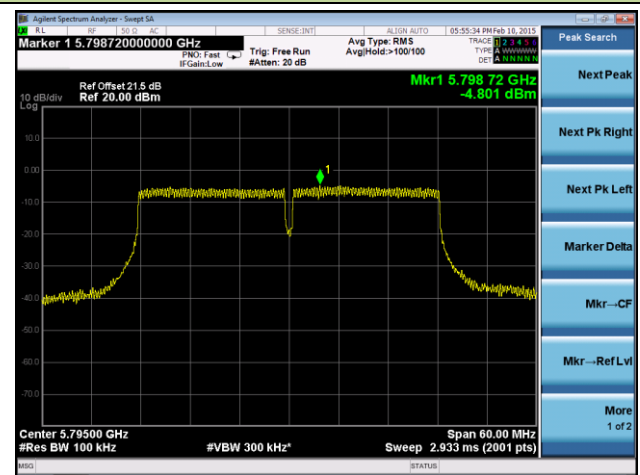

Channel 159 (5795MHz)