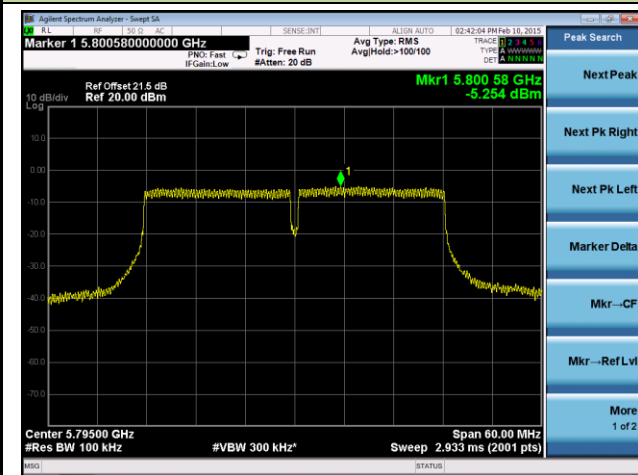

Channel 102 (5510MHz)

Channel 118 (5590MHz)

Channel 134 (5670MHz)

Channel 151 (5755MHz)

Channel 159 (5795MHz)

802.11ac-VHT20 Power Spectral Density - Ant 2 / Ant 0 + 1 + 2 + 3

Channel 36 (5180MHz)

Channel 44 (5220MHz)