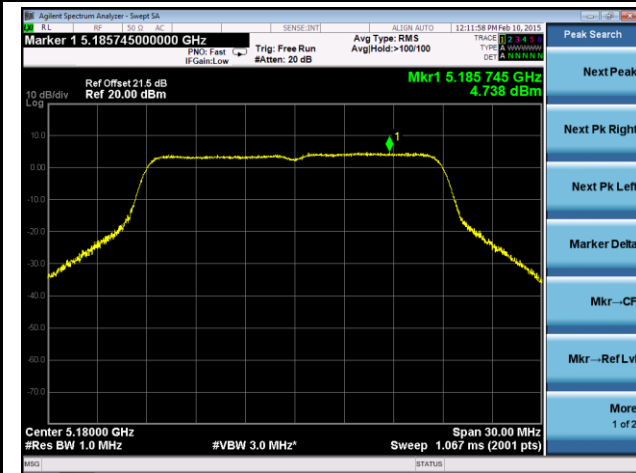

Channel 100 (5500MHz)

Channel 120 (5600MHz)

Channel 140 (5700MHz)

Channel 149 (5745MHz)

Channel 157 (5785MHz)

Channel 165 (5825MHz)

802.11n-HT20 Power Spectral Density - Ant 2 / Ant 0 + 1 + 2 + 3

Channel 36 (5180MHz)

Channel 44 (5220MHz)

Channel 48 (5240MHz)

Channel 52 (5260MHz)

Channel 60 (5300MHz)

Channel 64 (5320MHz)

Channel 100 (5500MHz)

Channel 120 (5600MHz)

Channel 140 (5700MHz)