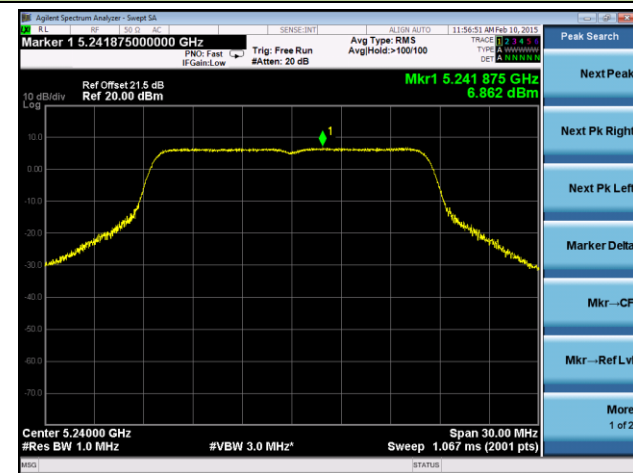

Channel 58 (5290MHz)

Channel 106 (5530MHz)

Channel 122 (5610MHz)

Channel 138 (5690MHz)

Channel 155 (5775MHz)

802.11a Power Spectral Density - Ant 3 / Ant 0 + 1 + 2 + 3

Channel 36 (5180MHz)

Channel 44 (5220MHz)

Channel 48 (5240MHz)

Channel 52 (5260MHz)

Channel 60 (5300MHz)

Channel 64 (5320MHz)