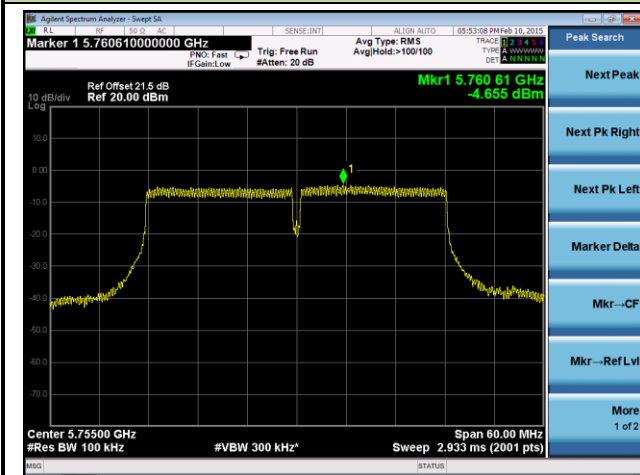

Channel 149 (5745MHz)

Channel 157 (5785MHz)

Channel 165 (5825MHz)

802.11ac-VHT40 Power Spectral Density - Ant 2 / Ant 0 + 1 + 2 + 3

Channel 38 (5190MHz)

Channel 46 (5230MHz)

Channel 54 (5270MHz)

Channel 62 (5310MHz)

Channel 102 (5510MHz)

Channel 118 (5590MHz)

Channel 134 (5670MHz)

Channel 142 (5710MHz)

Channel 151 (5755MHz)

Channel 159 (5795MHz)

802.11ac-VHT80 Power Spectral Density - Ant 2 / Ant 0 + 1 + 2 + 3

Channel 42 (5210MHz)