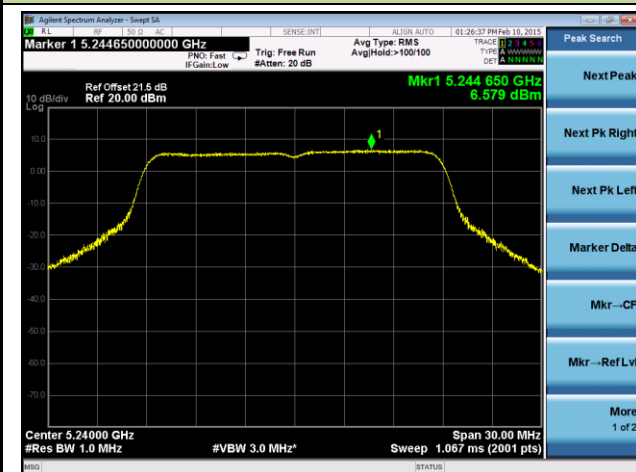

Channel 100 (5500MHz)

Channel 120 (5600MHz)

Channel 140 (5700MHz)

Channel 149 (5745MHz)

Channel 157 (5785MHz)

Channel 165 (5825MHz)

802.11n-HT20 Power Spectral Density - Ant 2 / Ant 0 + 1 + 2 + 3

Channel 36 (5180MHz)

Channel 44 (5220MHz)

Channel 48 (5240MHz)

Channel 52 (5260MHz)

Channel 60 (5300MHz)

Channel 64 (5320MHz)

Channel 100 (5500MHz)

Channel 120 (5600MHz)

Channel 140 (5700MHz)