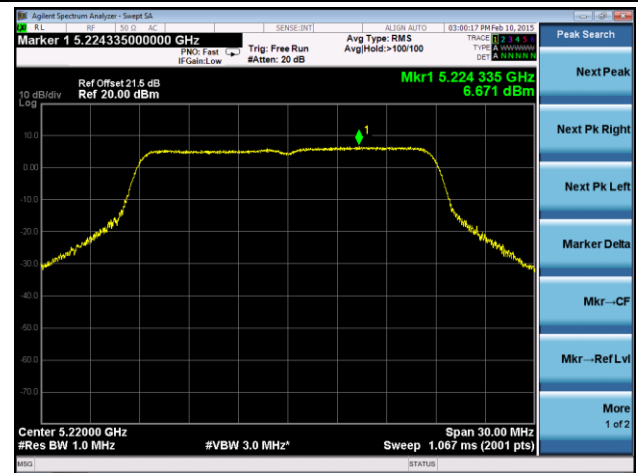

Channel 102 (5510MHz)

Channel 118 (5590MHz)

Channel 134 (5670MHz)

Channel 151 (5755MHz)

Channel 159 (5795MHz)

802.11ac-VHT20 Power Spectral Density - Ant 2 / Ant 0 + 1 + 2 + 3

Channel 36 (5180MHz)

Channel 44 (5220MHz)