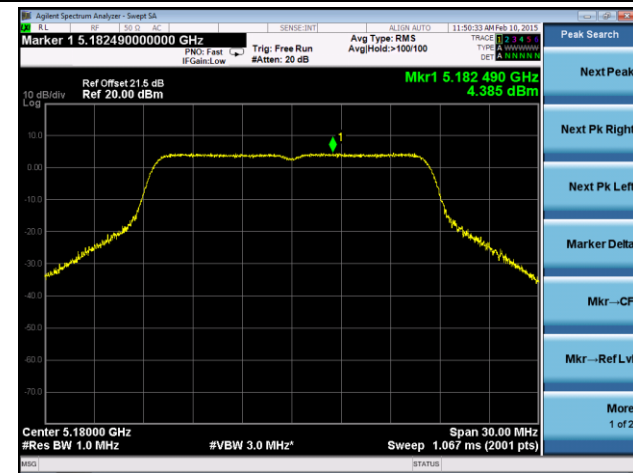

Channel 58 (5290MHz)

Channel 106 (5530MHz)

Channel 122 (5610MHz)

Channel 138 (5690MHz)

Channel 155 (5775MHz)

802.11a Power Spectral Density - Ant 3 / Ant 0 + 1 + 2 + 3

Channel 36 (5180MHz)

Channel 44 (5220MHz)

Channel 48 (5240MHz)

Channel 52 (5260MHz)

Channel 60 (5300MHz)

Channel 64 (5320MHz)