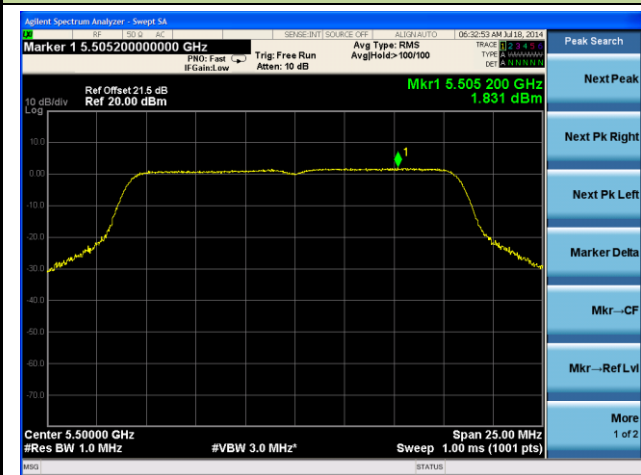

Channel 100 (5500MHz)

Channel 120 (5600MHz)

Channel 140 (5700MHz)

Channel 149 (5745MHz)

Channel 157 (5785MHz)

Channel 165 (5825MHz)

802.11n-HT20 Power Spectral Density - Ant 2 / Ant 0 + 1 + 2 + 3

Channel 36 (5180MHz)

Channel 44 (5220MHz)

Channel 48 (5240MHz)

Channel 52 (5260MHz)

Channel 60 (5300MHz)

Channel 64 (5320MHz)

Channel 100 (5500MHz)

Channel 120 (5600MHz)

Channel 140 (5700MHz)