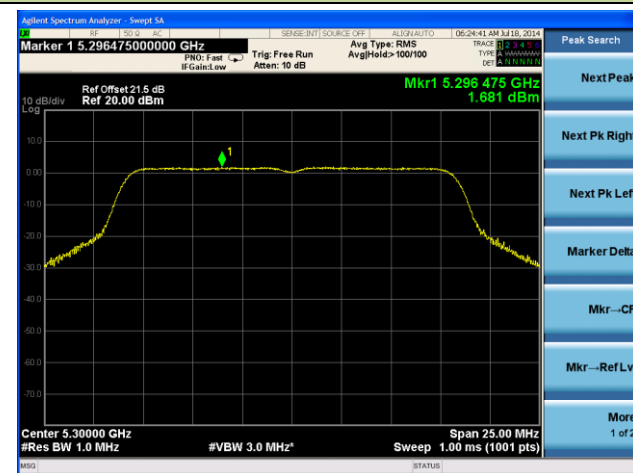

Channel 60 (5300MHz)