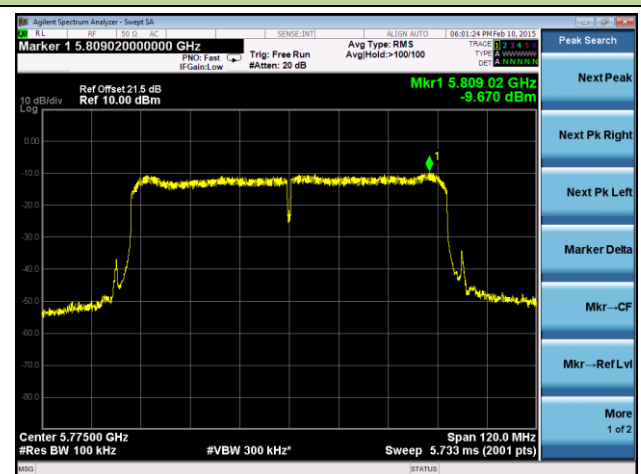

Channel 58 (5290MHz)

Channel 106 (5530MHz)

Channel 122 (5610MHz)

Channel 138 (5690MHz)

Channel 155 (5775MHz)

802.11a Power Spectral Density - Ant 3 / Ant 0 + 1 + 2 + 3

Channel 36 (5180MHz)

Channel 44 (5220MHz)

Channel 48 (5240MHz)

Channel 52 (5260MHz)

Channel 60 (5300MHz)

Channel 64 (5320MHz)