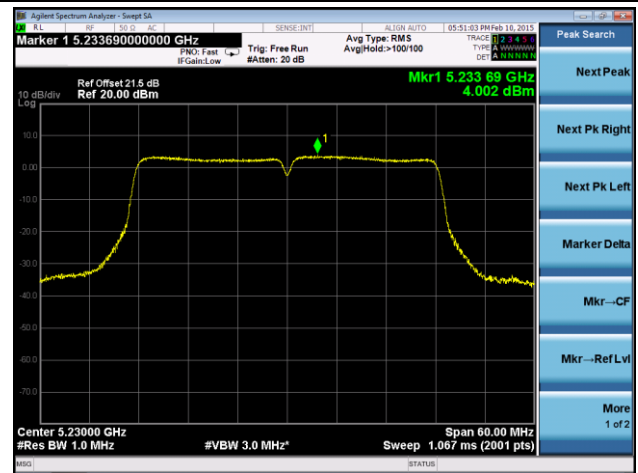

Channel 149 (5745MHz)

Channel 157 (5785MHz)

Channel 165 (5825MHz)

802.11ac-VHT40 Power Spectral Density - Ant 2 / Ant 0 + 1 + 2 + 3

Channel 38 (5190MHz)

Channel 46 (5230MHz)

Channel 54 (5270MHz)

Channel 62 (5310MHz)