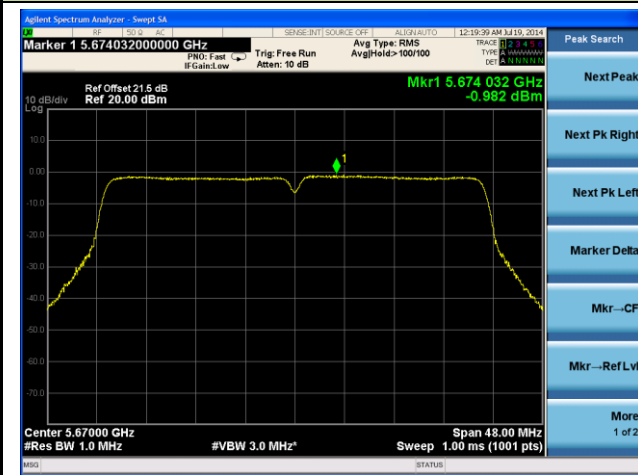

Channel 149 (5745MHz)

Channel 157 (5785MHz)

Channel 165 (5825MHz)

802.11n-HT40 Power Spectral Density - Ant 2 / Ant 0 + 1 + 2 + 3

Channel 38 (5190MHz)

Channel 46 (5230MHz)

Channel 54 (5270MHz)

Channel 62 (5310MHz)

Channel 102 (5510MHz)

Channel 118 (5590MHz)

Channel 134 (5670MHz)

Channel 151 (5755MHz)

Channel 159 (5795MHz)

802.11ac-VHT20 Power Spectral Density - Ant 2 / Ant 0 + 1 + 2 + 3

Channel 36 (5180MHz)

Channel 44 (5220MHz)