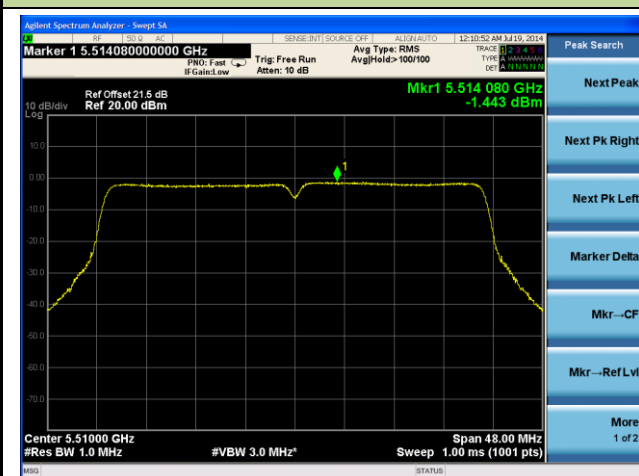

Channel 149 (5745MHz)

Channel 157 (5785MHz)

Channel 165 (5825MHz)

802.11n-HT40 Power Spectral Density - Ant 2 / Ant 0 + 1 + 2 + 3

Channel 38 (5190MHz)

Channel 46 (5230MHz)

Channel 54 (5270MHz)

Channel 62 (5310MHz)

Channel 102 (5510MHz)

Channel 118 (5590MHz)

Channel 134 (5670MHz)

Channel 151 (5755MHz)

Channel 159 (5795MHz)

802.11ac-VHT20 Power Spectral Density - Ant 2 / Ant 0 + 1 + 2 + 3

Channel 36 (5180MHz)

Channel 44 (5220MHz)