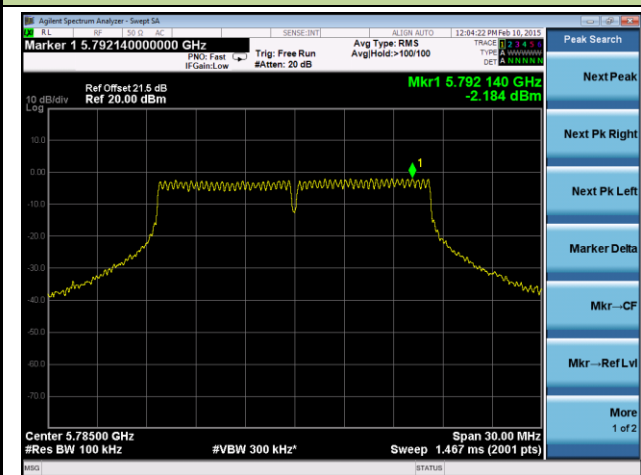

Channel 100 (5500MHz)

Channel 120 (5600MHz)

Channel 140 (5700MHz)

Channel 149 (5745MHz)

Channel 157 (5785MHz)

Channel 165 (5825MHz)

802.11n-HT20 Power Spectral Density - Ant 2 / Ant 0 + 1 + 2 + 3

Channel 36 (5180MHz)

Channel 44 (5220MHz)

Channel 48 (5240MHz)

Channel 52 (5260MHz)

Channel 60 (5300MHz)

Channel 64 (5320MHz)

Channel 100 (5500MHz)

Channel 120 (5600MHz)

Channel 140 (5700MHz)