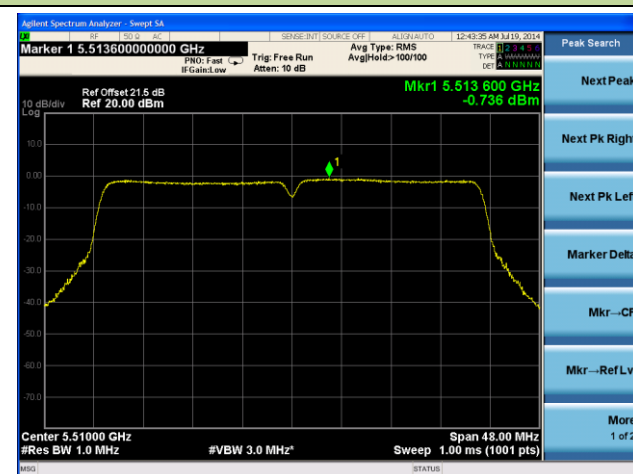

Channel 149 (5745MHz)

Channel 157 (5785MHz)

Channel 165 (5825MHz)

802.11ac-VHT40 Power Spectral Density - Ant 2 / Ant 0 + 1 + 2 + 3

Channel 38 (5190MHz)

Channel 46 (5230MHz)

Channel 54 (5270MHz)

Channel 62 (5310MHz)

Channel 102 (5510MHz)

Channel 118 (5590MHz)

Channel 134 (5670MHz)

Channel 142 (5710MHz)

Channel 151 (5755MHz)

Channel 159 (5795MHz)

802.11ac-VHT80 Power Spectral Density - Ant 2 / Ant 0 + 1 + 2 + 3

Channel 42 (5210MHz)