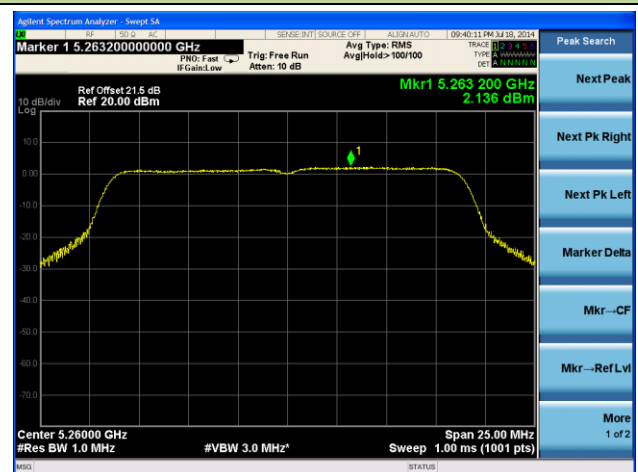

Channel 100 (5500MHz)

Channel 120 (5600MHz)

Channel 140 (5700MHz)

Channel 149 (5745MHz)

Channel 157 (5785MHz)

Channel 165 (5825MHz)

802.11n-HT20 Power Spectral Density - Ant 2 / Ant 0 + 1 + 2 + 3

Channel 36 (5180MHz)

Channel 44 (5220MHz)

Channel 48 (5240MHz)

Channel 52 (5260MHz)

Channel 60 (5300MHz)

Channel 64 (5320MHz)

Channel 100 (5500MHz)

Channel 120 (5600MHz)

Channel 140 (5700MHz)