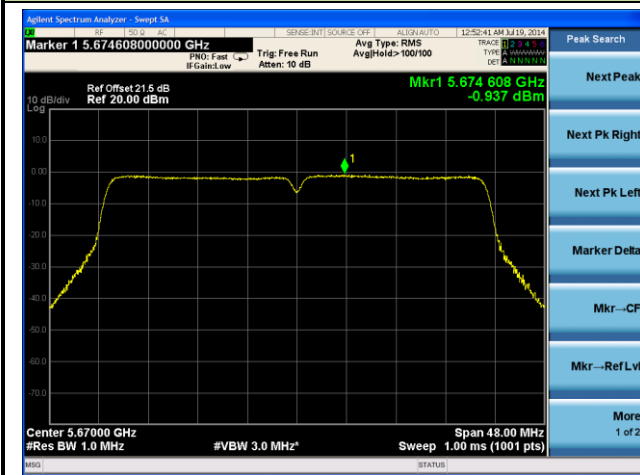

Channel 149 (5745MHz)

Channel 157 (5785MHz)

Channel 165 (5825MHz)

802.11ac-VHT40 Power Spectral Density - Ant 2 / Ant 0 + 1 + 2 + 3

Channel 38 (5190MHz)

Channel 46 (5230MHz)

Channel 54 (5270MHz)

Channel 62 (5310MHz)

Channel 102 (5510MHz)

Channel 118 (5590MHz)

Channel 134 (5670MHz)

Channel 142 (5710MHz)

Channel 151 (5755MHz)

Channel 159 (5795MHz)

802.11ac-VHT80 Power Spectral Density - Ant 2 / Ant 0 + 1 + 2 + 3

Channel 42 (5210MHz)