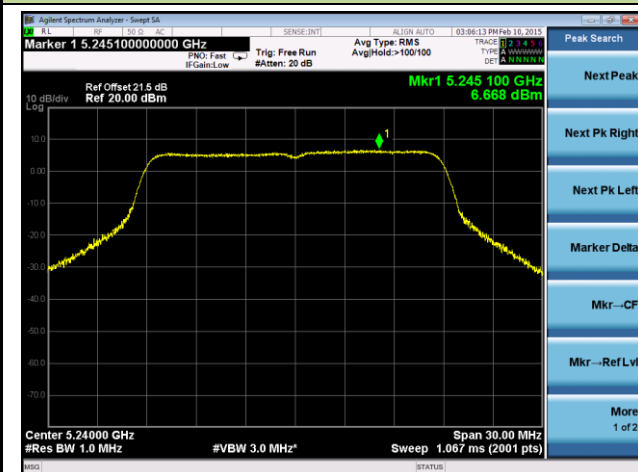

Channel 48 (5240MHz)