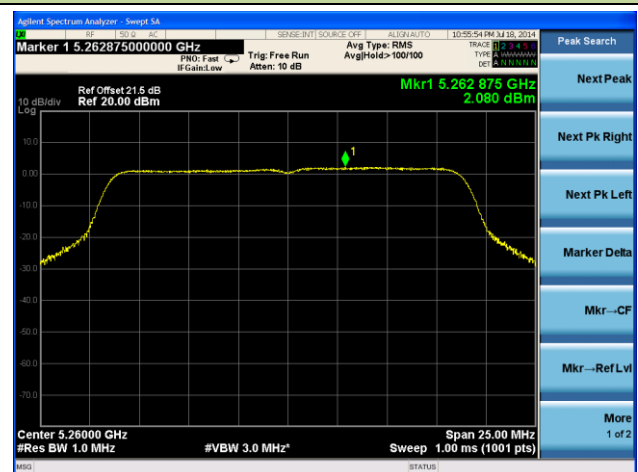

Channel 52 (5260MHz)