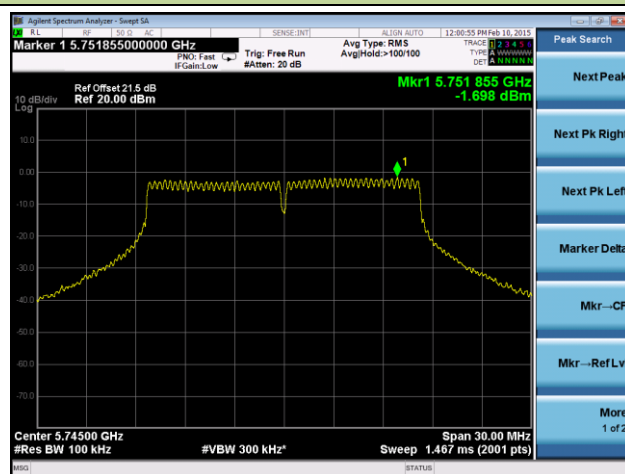

Channel 100 (5500MHz)

Channel 120 (5600MHz)

Channel 140 (5700MHz)

Channel 149 (5745MHz)

Channel 157 (5785MHz)

Channel 165 (5825MHz)

802.11n-HT20 Power Spectral Density - Ant 2 / Ant 0 + 1 + 2 + 3

Channel 36 (5180MHz)

Channel 44 (5220MHz)

Channel 48 (5240MHz)

Channel 52 (5260MHz)

Channel 60 (5300MHz)

Channel 64 (5320MHz)

Channel 100 (5500MHz)

Channel 120 (5600MHz)

Channel 140 (5700MHz)