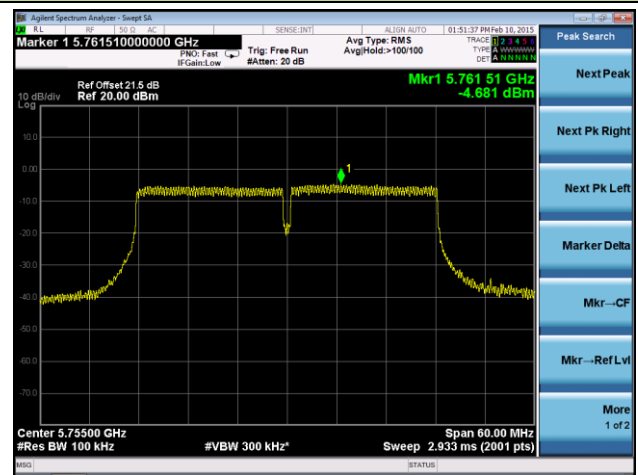

Channel 102 (5510MHz)

Channel 118 (5590MHz)

Channel 134 (5670MHz)

Channel 151 (5755MHz)

Channel 159 (5795MHz)

802.11ac-VHT20 Power Spectral Density - Ant 2 / Ant 0 + 1 + 2 + 3

Channel 36 (5180MHz)

Channel 44 (5220MHz)