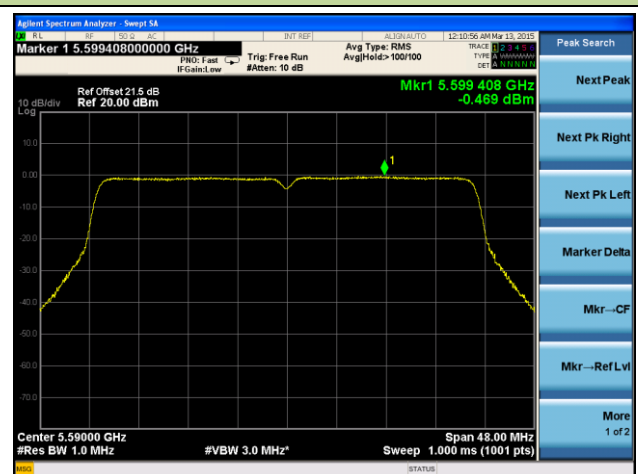

Channel 149 (5745MHz)

Channel 157 (5785MHz)

Channel 165 (5825MHz)

802.11ac-VHT40 Power Spectral Density - Ant 2 / Ant 0 + 1 + 2 + 3

Channel 38 (5190MHz)

Channel 46 (5230MHz)

Channel 54 (5270MHz)

Channel 62 (5310MHz)

Channel 102 (5510MHz)

Channel 118 (5590MHz)

Channel 134 (5670MHz)

Channel 142 (5710MHz)

Channel 151 (5755MHz)

Channel 159 (5795MHz)

802.11ac-VHT80 Power Spectral Density - Ant 2 / Ant 0 + 1 + 2 + 3

Channel 42 (5210MHz)