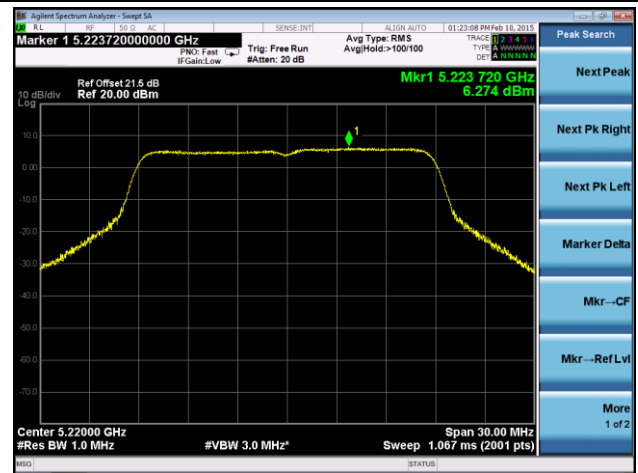

Channel 100 (5500MHz)

Channel 120 (5600MHz)

Channel 140 (5700MHz)

Channel 149 (5745MHz)

Channel 157 (5785MHz)

Channel 165 (5825MHz)

802.11n-HT20 Power Spectral Density - Ant 2 / Ant 0 + 1 + 2 + 3

Channel 36 (5180MHz)

Channel 44 (5220MHz)

Channel 48 (5240MHz)

Channel 52 (5260MHz)

Channel 60 (5300MHz)

Channel 64 (5320MHz)

Channel 100 (5500MHz)

Channel 120 (5600MHz)

Channel 140 (5700MHz)