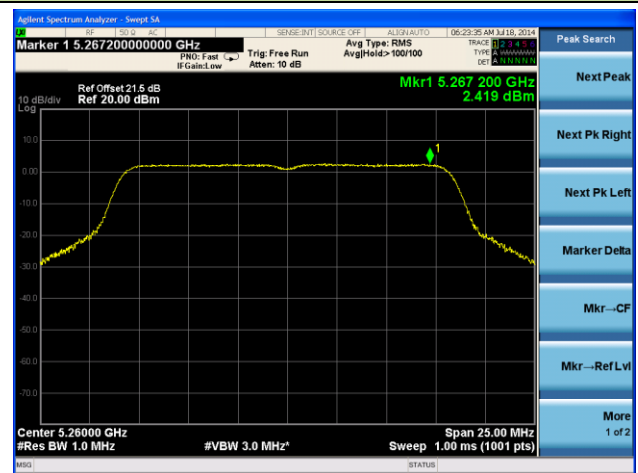

Channel 58 (5290MHz)

Channel 106 (5530MHz)

Channel 122 (5610MHz)

Channel 138 (5690MHz)

Channel 155 (5775MHz)

802.11a Power Spectral Density - Ant 3 / Ant 0 + 1 + 2 + 3

Channel 36 (5180MHz)

Channel 44 (5220MHz)

Channel 48 (5240MHz)

Channel 52 (5260MHz)

Channel 60 (5300MHz)

Channel 64 (5320MHz)