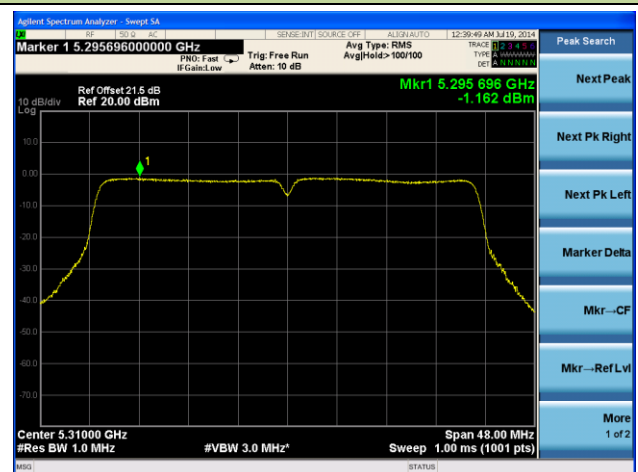

Channel 149 (5745MHz)

Channel 157 (5785MHz)

Channel 165 (5825MHz)

802.11ac-VHT40 Power Spectral Density - Ant 2 / Ant 0 + 1 + 2 + 3

Channel 38 (5190MHz)

Channel 46 (5230MHz)

Channel 54 (5270MHz)

Channel 62 (5310MHz)

Channel 102 (5510MHz)

Channel 118 (5590MHz)

Channel 134 (5670MHz)

Channel 142 (5710MHz)

Channel 151 (5755MHz)

Channel 159 (5795MHz)

802.11ac-VHT80 Power Spectral Density - Ant 2 / Ant 0 + 1 + 2 + 3

Channel 42 (5210MHz)