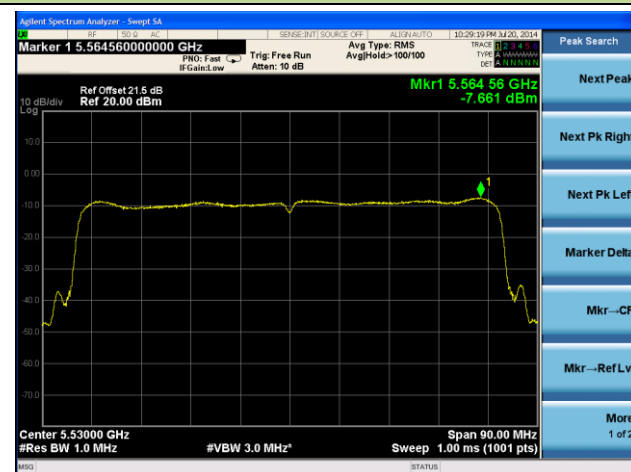

Channel 106 (5530MHz)