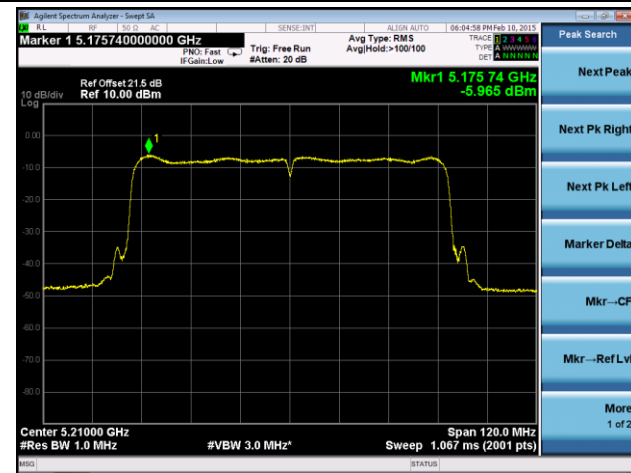

Channel 102 (5510MHz)

Channel 118 (5590MHz)

Channel 134 (5670MHz)

Channel 142 (5710MHz)

Channel 151 (5755MHz)

Channel 159 (5795MHz)

802.11ac-VHT80 Power Spectral Density - Ant 2 / Ant 0 + 1 + 2 + 3

Channel 42 (5210MHz)