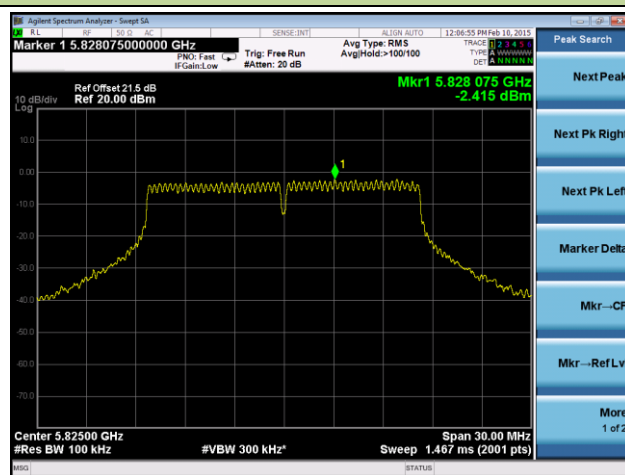

Channel 100 (5500MHz)

Channel 120 (5600MHz)

Channel 140 (5700MHz)

Channel 149 (5745MHz)

Channel 157 (5785MHz)

Channel 165 (5825MHz)

802.11n-HT20 Power Spectral Density - Ant 2 / Ant 0 + 1 + 2 + 3

Channel 36 (5180MHz)