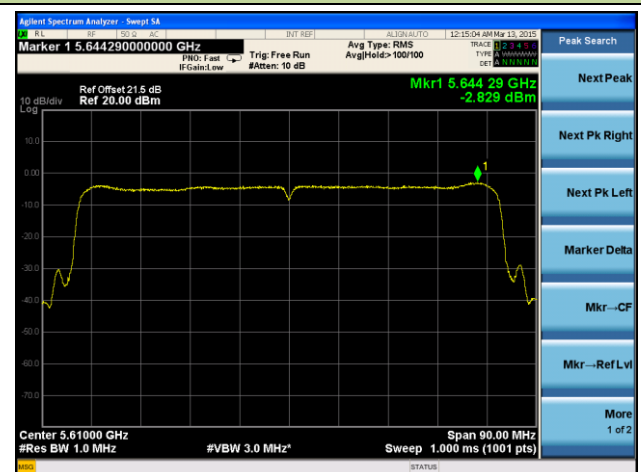

Channel 122 (5610MHz)