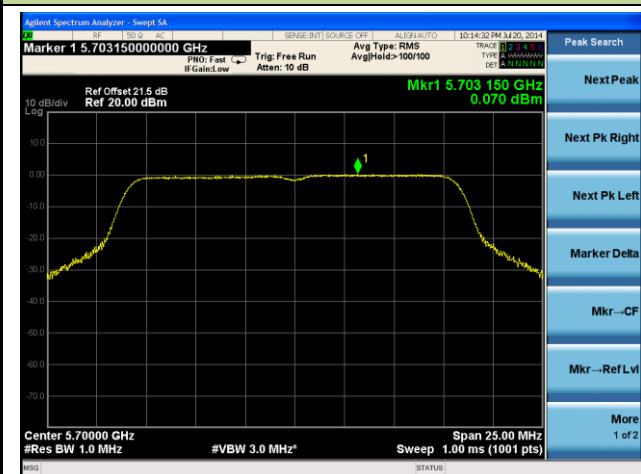

Channel 100 (5500MHz)

Channel 120 (5600MHz)

Channel 140 (5700MHz)

Channel 149 (5745MHz)

Channel 157 (5785MHz)

Channel 165 (5825MHz)

802.11n-HT20 Power Spectral Density - Ant 2 / Ant 0 + 1 + 2 + 3

Channel 36 (5180MHz)

Channel 44 (5220MHz)

Channel 48 (5240MHz)

Channel 52 (5260MHz)

Channel 60 (5300MHz)

Channel 64 (5320MHz)

Channel 100 (5500MHz)

Channel 120 (5600MHz)

Channel 140 (5700MHz)