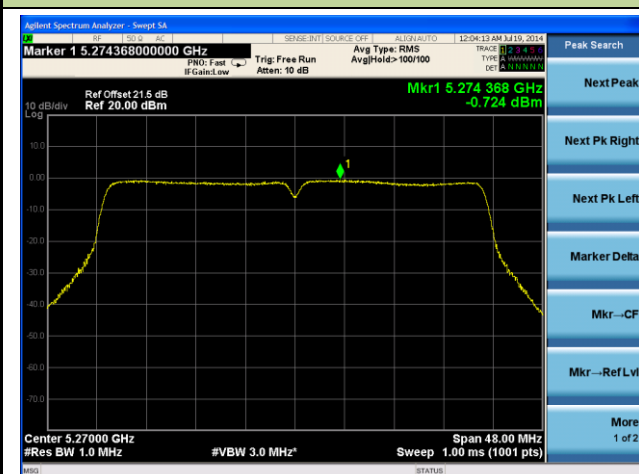

Channel 149 (5745MHz)

Channel 157 (5785MHz)

Channel 165 (5825MHz)

802.11n-HT40 Power Spectral Density - Ant 2 / Ant 0 + 1 + 2 + 3

Channel 38 (5190MHz)

Channel 46 (5230MHz)

Channel 54 (5270MHz)

Channel 62 (5310MHz)

Channel 102 (5510MHz)

Channel 118 (5590MHz)

Channel 134 (5670MHz)

Channel 151 (5755MHz)

Channel 159 (5795MHz)

802.11ac-VHT20 Power Spectral Density - Ant 2 / Ant 0 + 1 + 2 + 3

Channel 36 (5180MHz)

Channel 44 (5220MHz)