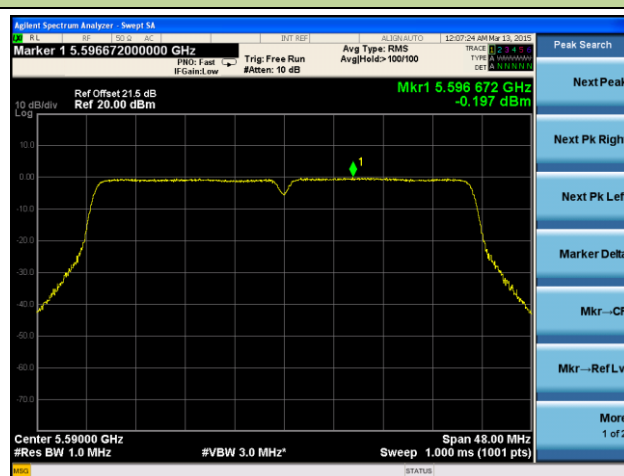

Channel 149 (5745MHz)

Channel 157 (5785MHz)

Channel 165 (5825MHz)

802.11n-HT40 Power Spectral Density - Ant 2 / Ant 0 + 1 + 2 + 3

Channel 38 (5190MHz)

Channel 46 (5230MHz)

Channel 54 (5270MHz)

Channel 62 (5310MHz)

Channel 102 (5510MHz)

Channel 118 (5590MHz)

Channel 134 (5670MHz)

Channel 151 (5755MHz)

Channel 159 (5795MHz)

802.11ac-VHT20 Power Spectral Density - Ant 2 / Ant 0 + 1 + 2 + 3

Channel 36 (5180MHz)

Channel 44 (5220MHz)