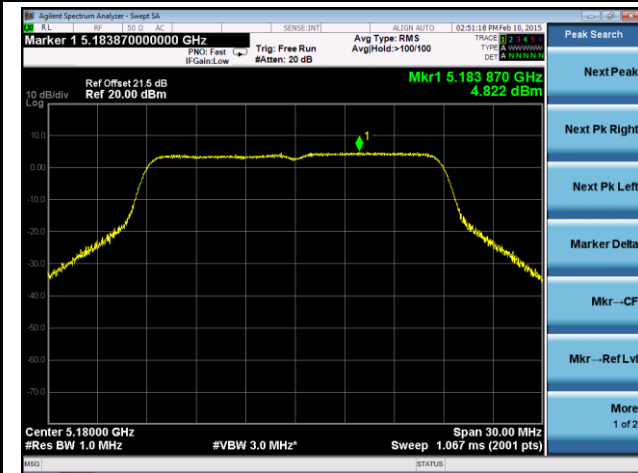

Channel 102 (5510MHz)

Channel 118 (5590MHz)

Channel 134 (5670MHz)

Channel 151 (5755MHz)

Channel 159 (5795MHz)

802.11ac-VHT20 Power Spectral Density - Ant 2 / Ant 0 + 1 + 2 + 3

Channel 36 (5180MHz)

Channel 44 (5220MHz)