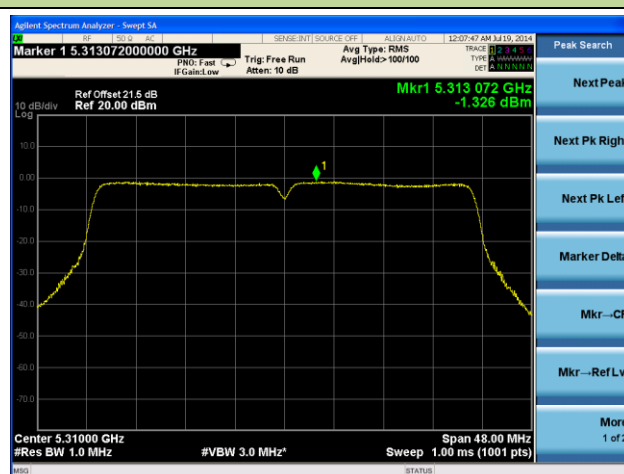

Channel 149 (5745MHz)

Channel 157 (5785MHz)

Channel 165 (5825MHz)

802.11n-HT40 Power Spectral Density - Ant 2 / Ant 0 + 1 + 2 + 3

Channel 38 (5190MHz)

Channel 46 (5230MHz)

Channel 54 (5270MHz)

Channel 62 (5310MHz)

Channel 102 (5510MHz)

Channel 118 (5590MHz)

Channel 134 (5670MHz)

Channel 151 (5755MHz)

Channel 159 (5795MHz)

802.11ac-VHT20 Power Spectral Density - Ant 2 / Ant 0 + 1 + 2 + 3

Channel 36 (5180MHz)

Channel 44 (5220MHz)