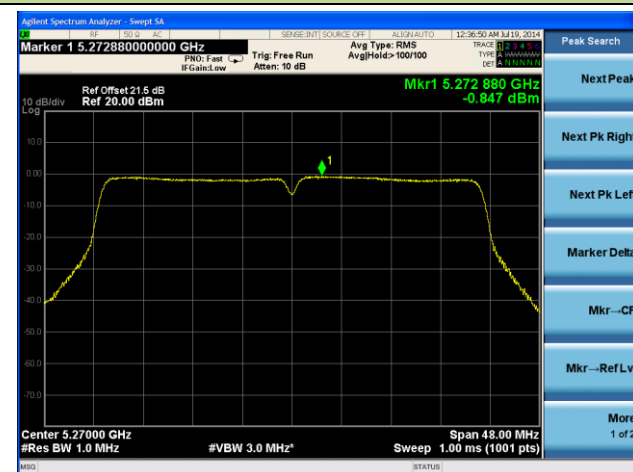

Channel 149 (5745MHz)

Channel 157 (5785MHz)

Channel 165 (5825MHz)

802.11ac-VHT40 Power Spectral Density - Ant 2 / Ant 0 + 1 + 2 + 3

Channel 38 (5190MHz)

Channel 46 (5230MHz)

Channel 54 (5270MHz)

Channel 62 (5310MHz)

Channel 102 (5510MHz)

Channel 118 (5590MHz)

Channel 134 (5670MHz)

Channel 142 (5710MHz)

Channel 151 (5755MHz)

Channel 159 (5795MHz)

802.11ac-VHT80 Power Spectral Density - Ant 2 / Ant 0 + 1 + 2 + 3

Channel 42 (5210MHz)