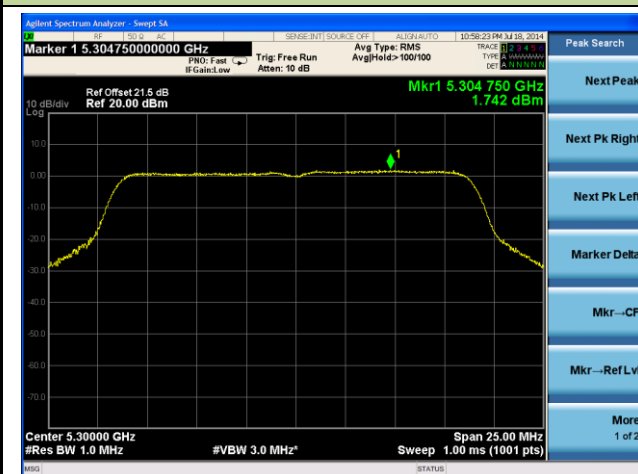

Channel 60 (5300MHz)