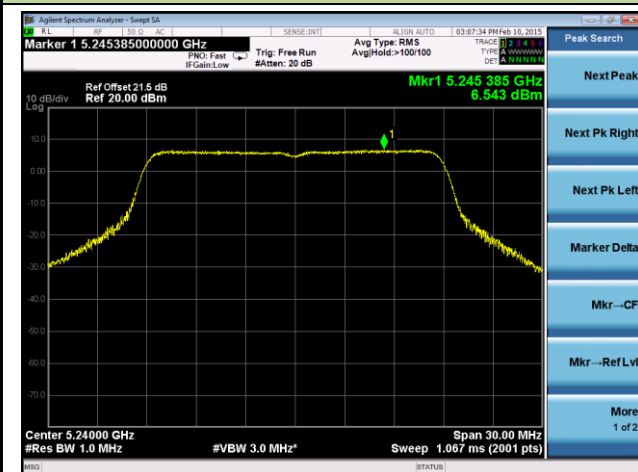

Channel 118 (5590MHz)

Channel 134 (5670MHz)

Channel 151 (5755MHz)

Channel 159 (5795MHz)

802.11ac-VHT20 Power Spectral Density - Ant 1 / Ant 0 + 1 + 2 + 3

Channel 36 (5180MHz)

Channel 44 (5220MHz)

Channel 48 (5240MHz)