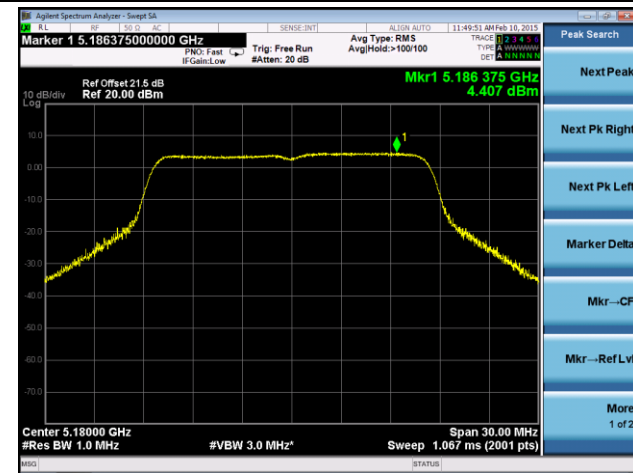

802.11a Power Spectral Density - Ant 2 / Ant 0 + 1 + 2 + 3

Channel 36 (5180MHz)