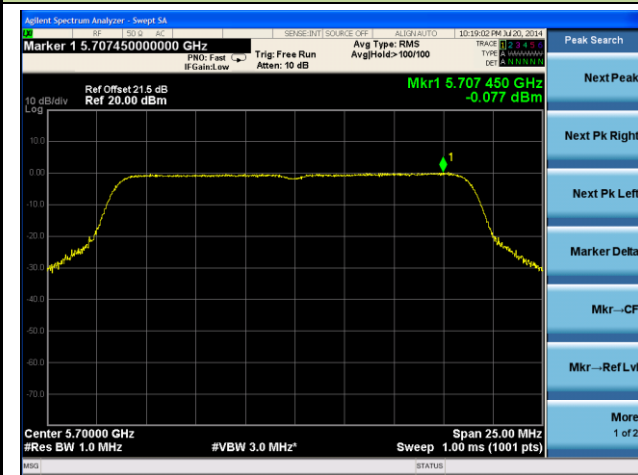

Channel 140 (5700MHz)