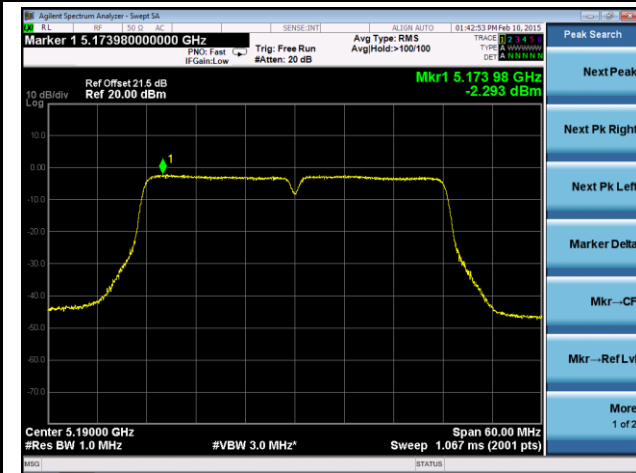

802.11n-HT40 Power Spectral Density - Ant 1 / Ant 0 + 1 + 2 + 3

Channel 38 (5190MHz)