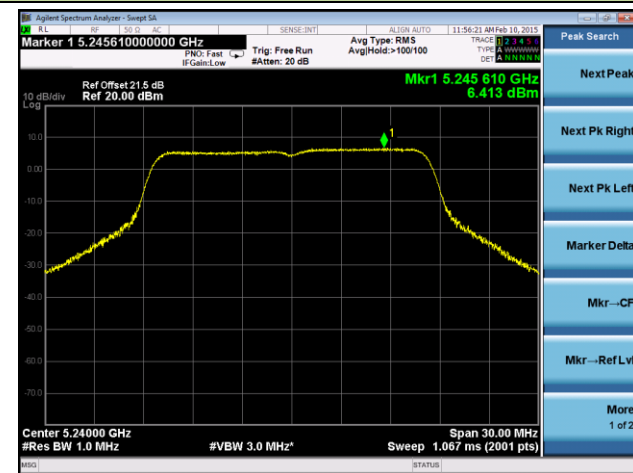

Channel 106 (5530MHz)

Channel 122 (5610MHz)

Channel 138 (5690MHz)

Channel 155 (5775MHz)

802.11a Power Spectral Density - Ant 2 / Ant 0 + 1 + 2 + 3

Channel 36 (5180MHz)

Channel 44 (5220MHz)

Channel 48 (5240MHz)

Channel 52 (5260MHz)

Channel 60 (5300MHz)

Channel 64 (5320MHz)