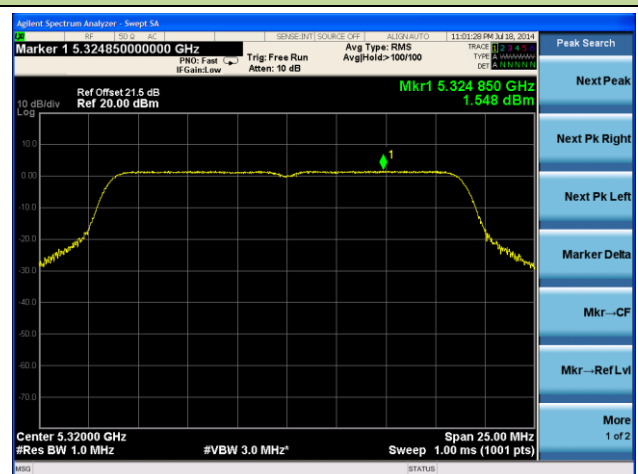

Channel 64 (5320MHz)