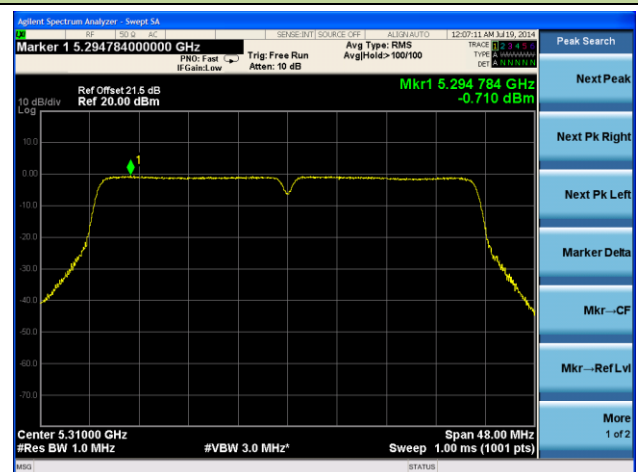

Channel 157 (5785MHz)

Channel 165 (5825MHz)

802.11n-HT40 Power Spectral Density - Ant 1 / Ant 0 + 1 + 2 + 3

Channel 38 (5190MHz)

Channel 46 (5230MHz)

Channel 54 (5270MHz)

Channel 62 (5310MHz)

Channel 102 (5510MHz)