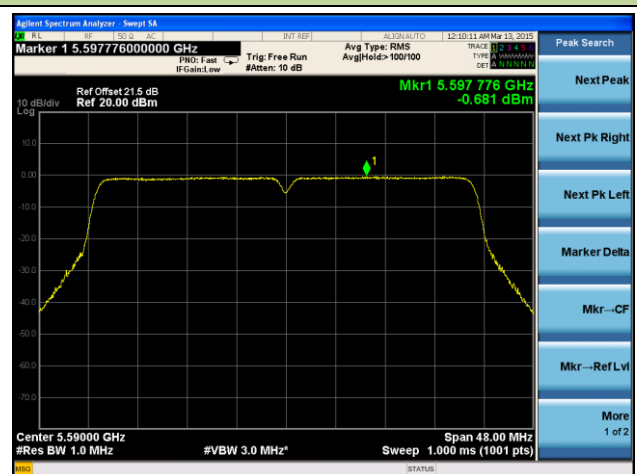

Channel 157 (5785MHz)

Channel 165 (5825MHz)

802.11ac-VHT40 Power Spectral Density - Ant 1 / Ant 0 + 1 + 2 + 3

Channel 38 (5190MHz)

Channel 46 (5230MHz)

Channel 54 (5270MHz)

Channel 62 (5310MHz)

Channel 102 (5510MHz)

Channel 118 (5590MHz)

Channel 134 (5670MHz)

Channel 142 (5710MHz)

Channel 151 (5755MHz)

Channel 159 (5795MHz)

802.11ac-VHT80 Power Spectral Density - Ant 1 / Ant 0 + 1 + 2 + 3
Channel 42 (5210MHz)

Channel 58 (5290MHz)