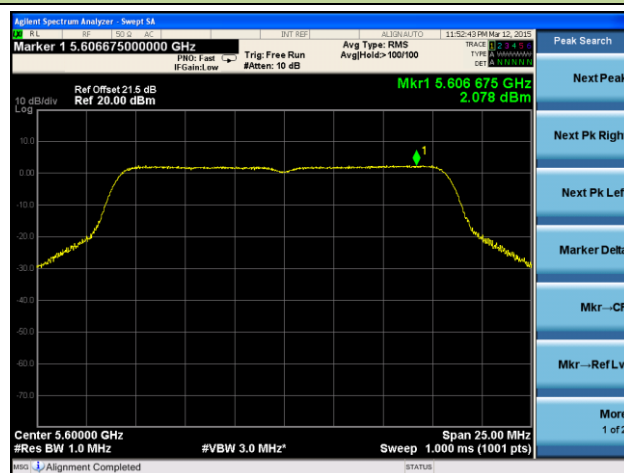

Channel 120 (5600MHz)