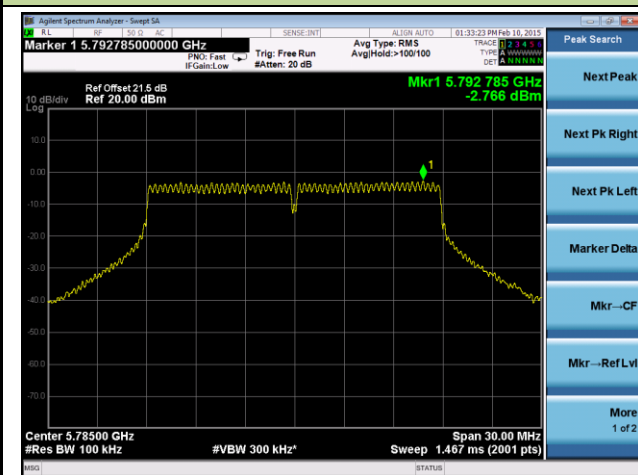

Channel 157 (5785MHz)