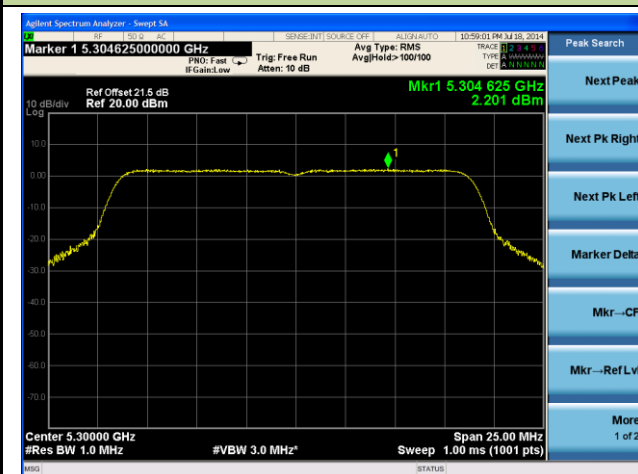

Channel 60 (5300MHz)