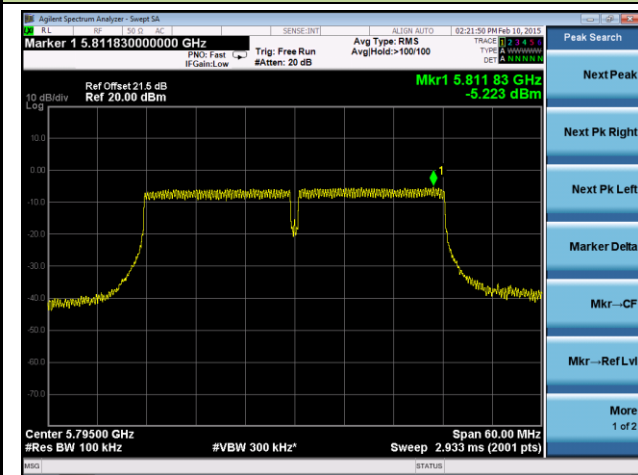

Channel 118 (5590MHz)

Channel 134 (5670MHz)

Channel 151 (5755MHz)

Channel 159 (5795MHz)

802.11ac-VHT20 Power Spectral Density - Ant 1 / Ant 0 + 1 + 2 + 3

Channel 36 (5180MHz)

Channel 44 (5220MHz)

Channel 48 (5240MHz)