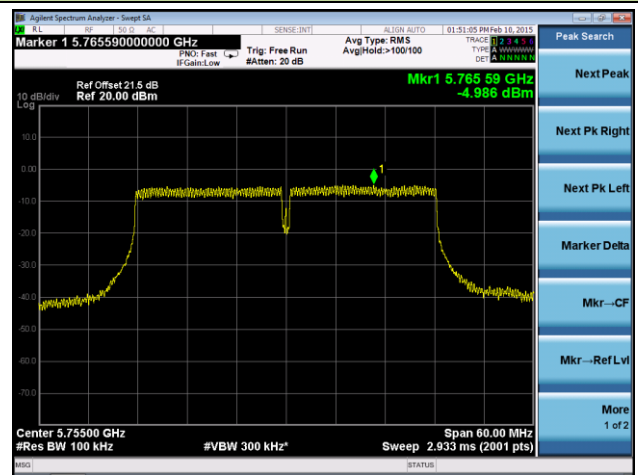

Channel 151 (5755MHz)