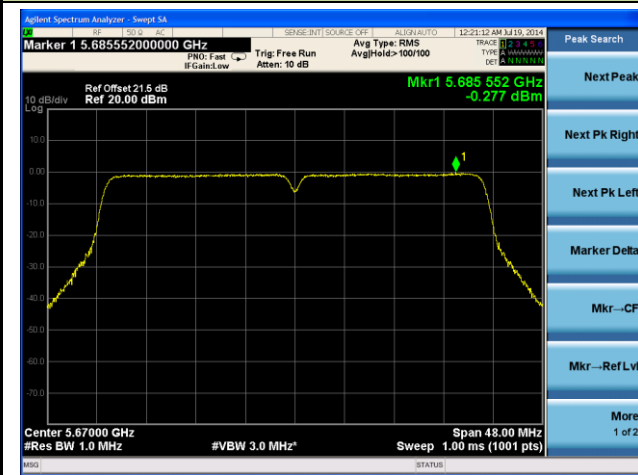

Channel 157 (5785MHz)

Channel 165 (5825MHz)

802.11n-HT40 Power Spectral Density - Ant 1 / Ant 0 + 1 + 2 + 3

Channel 38 (5190MHz)

Channel 46 (5230MHz)

Channel 54 (5270MHz)

Channel 62 (5310MHz)

Channel 102 (5510MHz)

Channel 118 (5590MHz)

Channel 134 (5670MHz)

Channel 151 (5755MHz)

Channel 159 (5795MHz)

802.11ac-VHT20 Power Spectral Density - Ant 1 / Ant 0 + 1 + 2 + 3

Channel 36 (5180MHz)

Channel 44 (5220MHz)

Channel 48 (5240MHz)