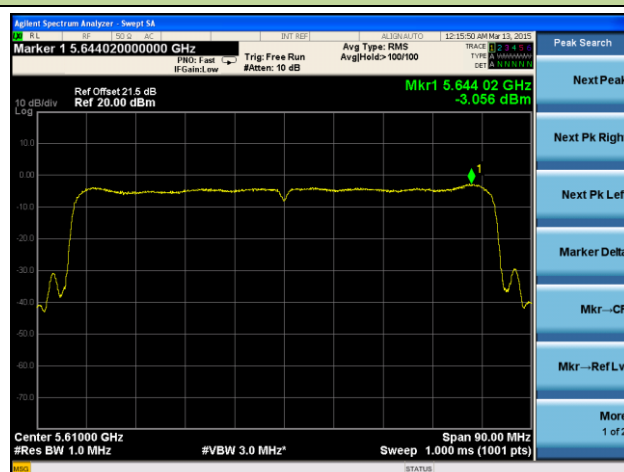

Channel 122 (5610MHz)