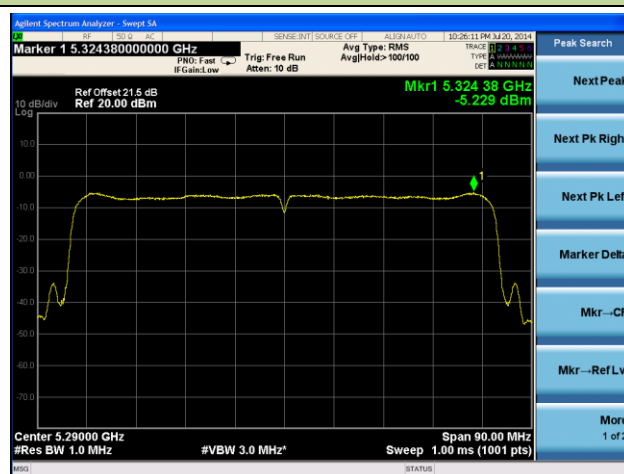

Channel 118 (5590MHz)

Channel 134 (5670MHz)

Channel 142 (5710MHz)

Channel 151 (5755MHz)

Channel 159 (5795MHz)

802.11ac-VHT80 Power Spectral Density - Ant 1 / Ant 0 + 1 + 2 + 3
Channel 42 (5210MHz)

Channel 58 (5290MHz)