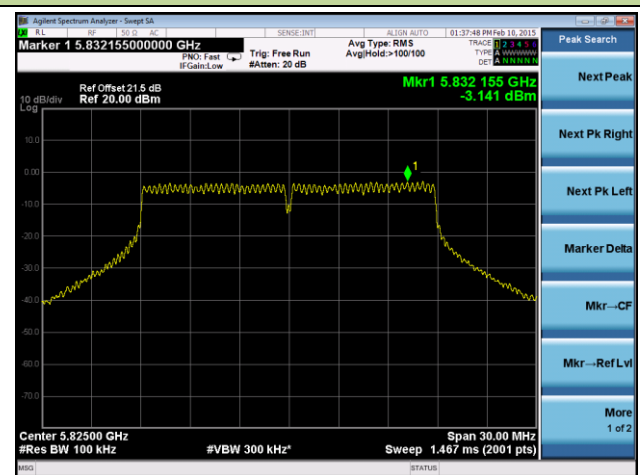

Channel 165 (5825MHz)