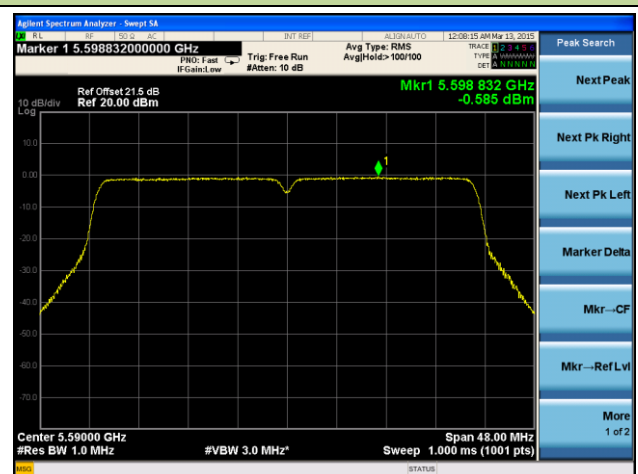

Channel 157 (5785MHz)

Channel 165 (5825MHz)

802.11n-HT40 Power Spectral Density - Ant 1 / Ant 0 + 1 + 2 + 3

Channel 38 (5190MHz)

Channel 46 (5230MHz)

Channel 54 (5270MHz)

Channel 62 (5310MHz)

Channel 102 (5510MHz)

Channel 118 (5590MHz)

Channel 134 (5670MHz)

Channel 151 (5755MHz)

Channel 159 (5795MHz)

802.11ac-VHT20 Power Spectral Density - Ant 1 / Ant 0 + 1 + 2 + 3

Channel 36 (5180MHz)

Channel 44 (5220MHz)

Channel 48 (5240MHz)