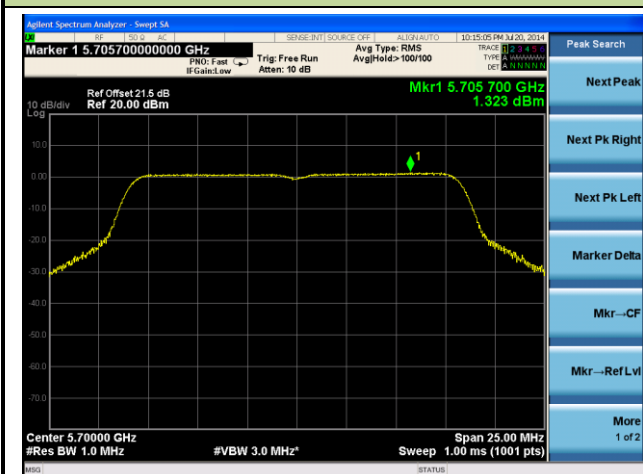

Channel 140 (5700MHz)