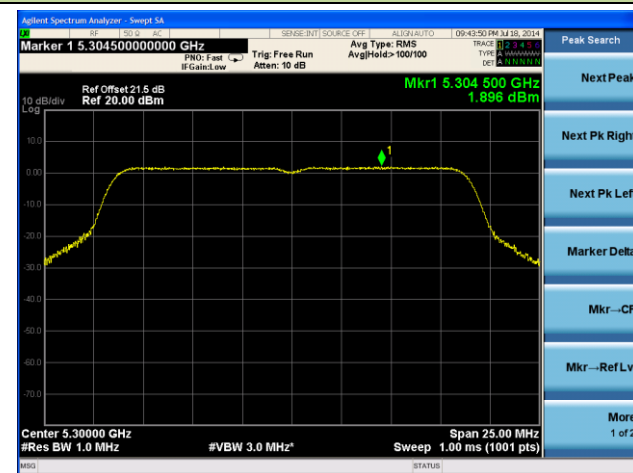

Channel 60 (5300MHz)