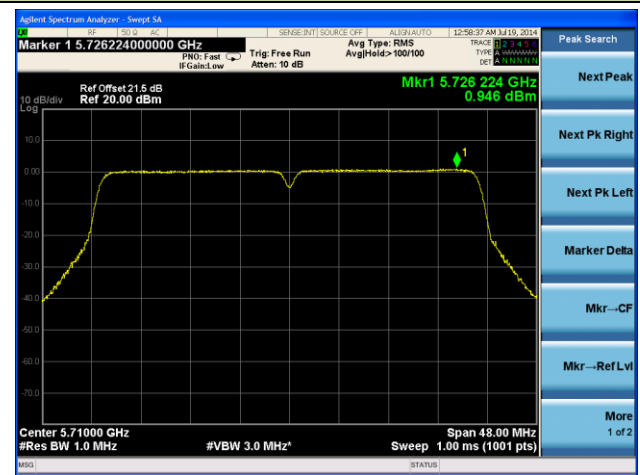

Channel 157 (5785MHz)

Channel 165 (5825MHz)

802.11ac-VHT40 Power Spectral Density - Ant 1 / Ant 0 + 1 + 2 + 3

Channel 38 (5190MHz)

Channel 46 (5230MHz)

Channel 54 (5270MHz)

Channel 62 (5310MHz)

Channel 102 (5510MHz)

Channel 118 (5590MHz)

Channel 134 (5670MHz)

Channel 142 (5710MHz)

Channel 151 (5755MHz)

Channel 159 (5795MHz)

802.11ac-VHT80 Power Spectral Density - Ant 1 / Ant 0 + 1 + 2 + 3
Channel 42 (5210MHz)

Channel 58 (5290MHz)