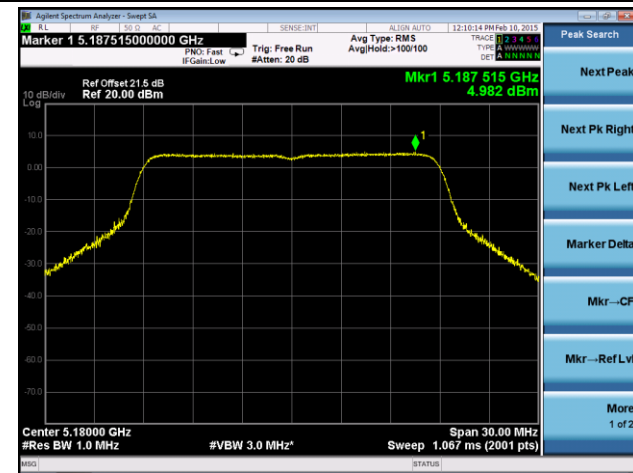

802.11n-HT20 Power Spectral Density - Ant 1 / Ant 0 + 1 + 2 + 3

Channel 36 (5180MHz)