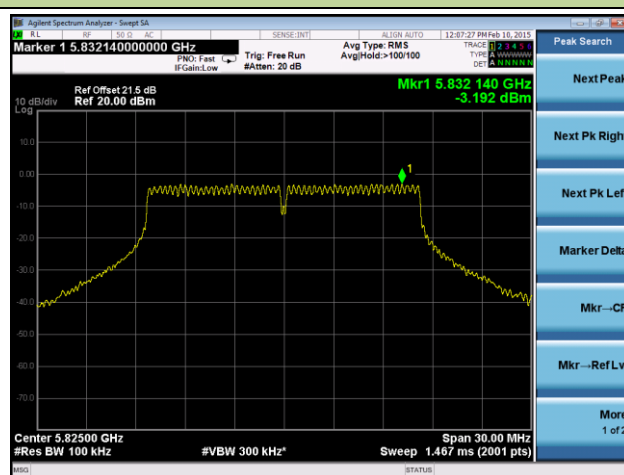

Channel 165 (5825MHz)