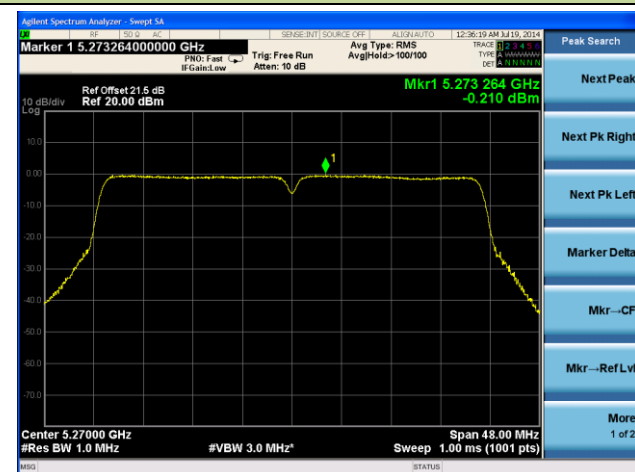

Channel 157 (5785MHz)

Channel 165 (5825MHz)

802.11ac-VHT40 Power Spectral Density - Ant 1 / Ant 0 + 1 + 2 + 3

Channel 38 (5190MHz)

Channel 46 (5230MHz)

Channel 54 (5270MHz)

Channel 62 (5310MHz)

Channel 102 (5510MHz)

Channel 118 (5590MHz)

Channel 134 (5670MHz)

Channel 142 (5710MHz)

Channel 151 (5755MHz)

Channel 159 (5795MHz)

802.11ac-VHT80 Power Spectral Density - Ant 1 / Ant 0 + 1 + 2 + 3
Channel 42 (5210MHz)

Channel 58 (5290MHz)