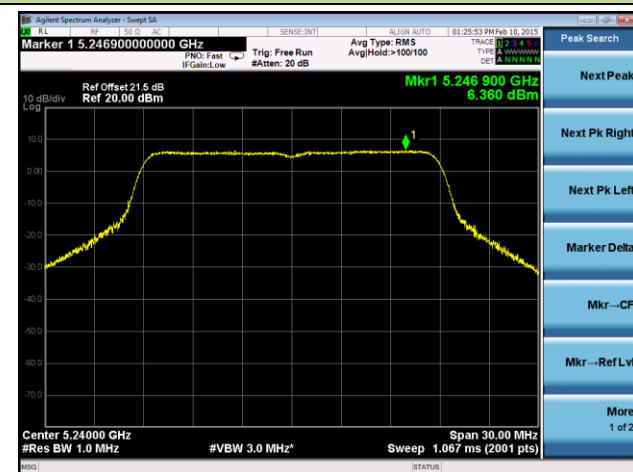

Channel 48 (5240MHz)