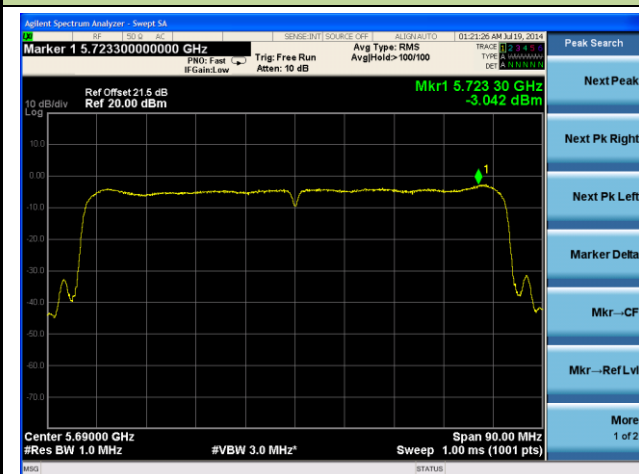

Channel 138 (5690MHz)