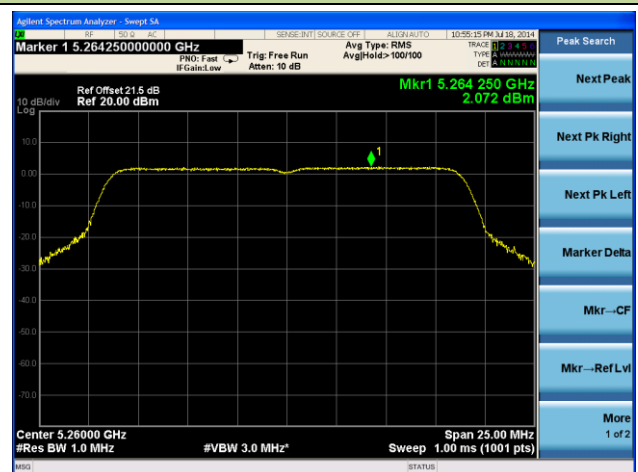

Channel 118 (5590MHz)

Channel 134 (5670MHz)

Channel 151 (5755MHz)

Channel 159 (5795MHz)

802.11ac-VHT20 Power Spectral Density - Ant 1 / Ant 0 + 1 + 2 + 3

Channel 36 (5180MHz)

Channel 44 (5220MHz)

Channel 48 (5240MHz)

Channel 52 (5260MHz)

Channel 60 (5300MHz)

Channel 64 (5320MHz)

Channel 100 (5500MHz)

Channel 120 (5600MHz)

Channel 140 (5700MHz)

Channel 144 (5720MHz)

Channel 149 (5745MHz)