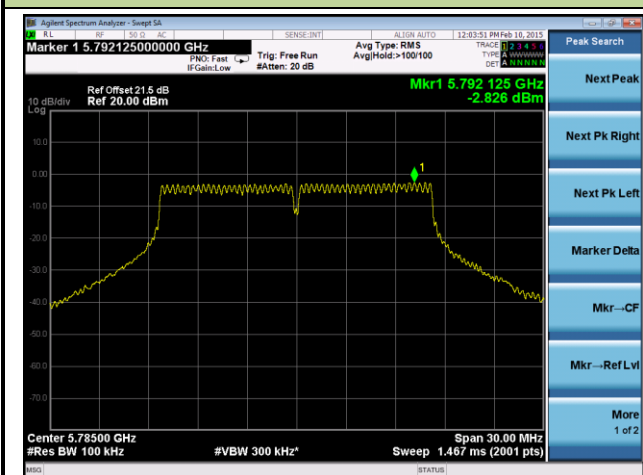

Channel 157 (5785MHz)