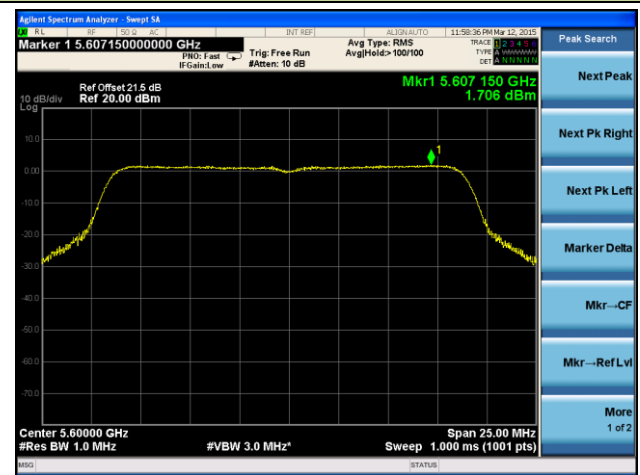

Channel 120 (5600MHz)