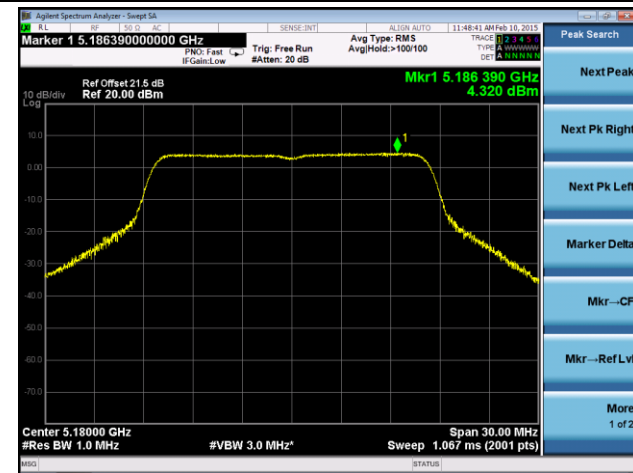

802.11a Power Spectral Density - Ant 1 / Ant 0 + 1 + 2 + 3

Channel 36 (5180MHz)

Channel 44 (5220MHz)

Channel 48 (5240MHz)

Channel 52 (5260MHz)

Channel 60 (5300MHz)

Channel 64 (5320MHz)

Channel 100 (5500MHz)