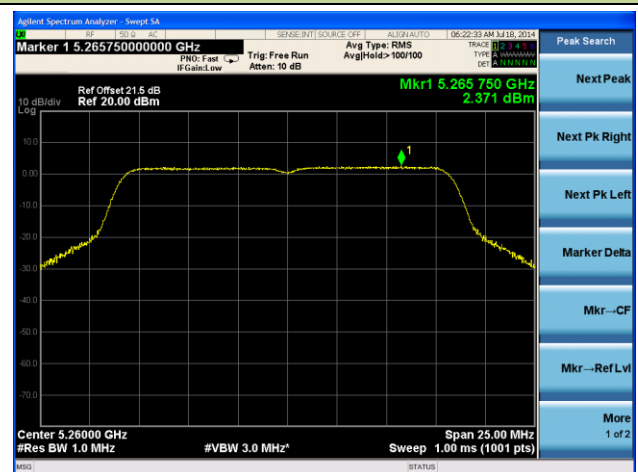

802.11a Power Spectral Density - Ant 1 / Ant 0 + 1 + 2 + 3

Channel 36 (5180MHz)

Channel 44 (5220MHz)

Channel 48 (5240MHz)

Channel 52 (5260MHz)

Channel 60 (5300MHz)

Channel 64 (5320MHz)

Channel 100 (5500MHz)