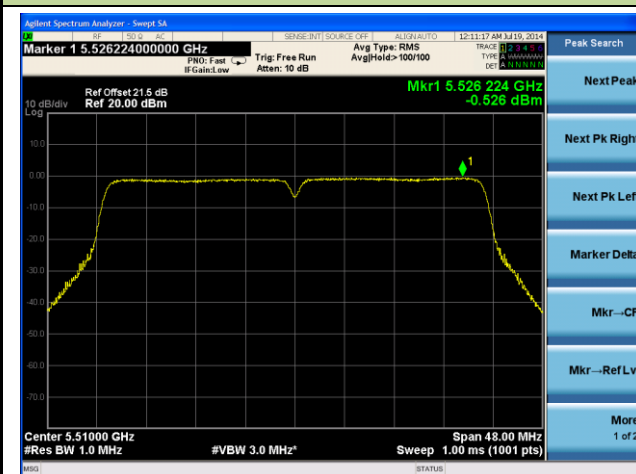

Channel 157 (5785MHz)

Channel 165 (5825MHz)

802.11n-HT40 Power Spectral Density - Ant 1 / Ant 0 + 1 + 2 + 3

Channel 38 (5190MHz)

Channel 46 (5230MHz)

Channel 54 (5270MHz)

Channel 62 (5310MHz)

Channel 102 (5510MHz)

Channel 118 (5590MHz)

Channel 134 (5670MHz)

Channel 151 (5755MHz)

Channel 159 (5795MHz)

802.11ac-VHT20 Power Spectral Density - Ant 1 / Ant 0 + 1 + 2 + 3

Channel 36 (5180MHz)

Channel 44 (5220MHz)

Channel 48 (5240MHz)