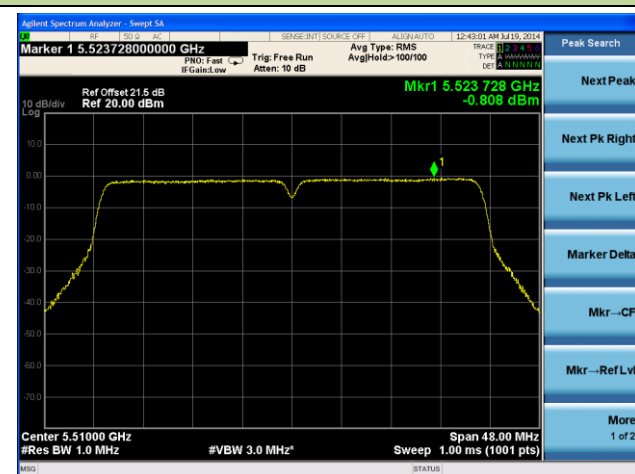

Channel 157 (5785MHz)

Channel 165 (5825MHz)

802.11ac-VHT40 Power Spectral Density - Ant 1 / Ant 0 + 1 + 2 + 3

Channel 38 (5190MHz)

Channel 46 (5230MHz)

Channel 54 (5270MHz)

Channel 62 (5310MHz)

Channel 102 (5510MHz)

Channel 118 (5590MHz)

Channel 134 (5670MHz)

Channel 142 (5710MHz)

Channel 151 (5755MHz)

Channel 159 (5795MHz)

802.11ac-VHT80 Power Spectral Density - Ant 1 / Ant 0 + 1 + 2 + 3
Channel 42 (5210MHz)

Channel 58 (5290MHz)