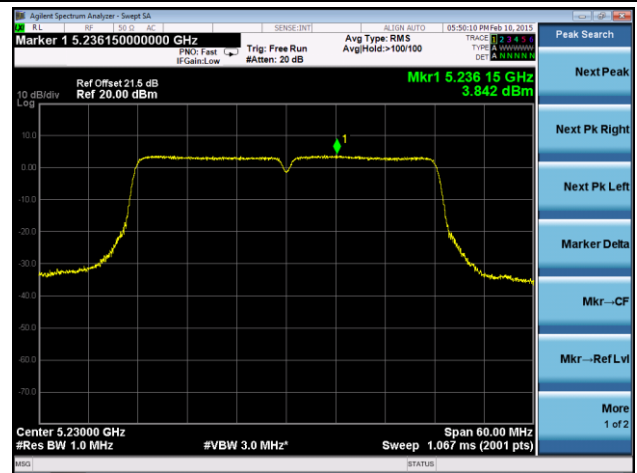

Channel 157 (5785MHz)

Channel 165 (5825MHz)

802.11ac-VHT40 Power Spectral Density - Ant 1 / Ant 0 + 1 + 2 + 3

Channel 38 (5190MHz)

Channel 46 (5230MHz)

Channel 54 (5270MHz)

Channel 62 (5310MHz)

Channel 102 (5510MHz)

Channel 118 (5590MHz)

Channel 134 (5670MHz)

Channel 142 (5710MHz)

Channel 151 (5755MHz)

Channel 159 (5795MHz)

802.11ac-VHT80 Power Spectral Density - Ant 1 / Ant 0 + 1 + 2 + 3
Channel 42 (5210MHz)

Channel 58 (5290MHz)