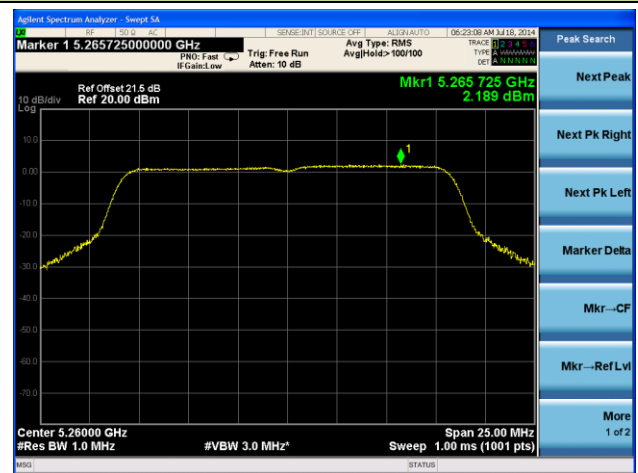

Channel 118 (5590MHz)

Channel 134 (5670MHz)

Channel 142 (5710MHz)

Channel 151 (5755MHz)

Channel 159 (5795MHz)

802.11ac-VHT80 Power Spectral Density - Ant 1 / Ant 0 + 1 + 2 + 3
Channel 42 (5210MHz)

Channel 58 (5290MHz)

Channel 106 (5530MHz)

Channel 122 (5610MHz)

Channel 138 (5690MHz)

Channel 155 (5775MHz)

802.11a Power Spectral Density - Ant 2 / Ant 0 + 1 + 2 + 3

Channel 36 (5180MHz)

Channel 44 (5220MHz)

Channel 48 (5240MHz)

Channel 52 (5260MHz)

Channel 60 (5300MHz)

Channel 64 (5320MHz)