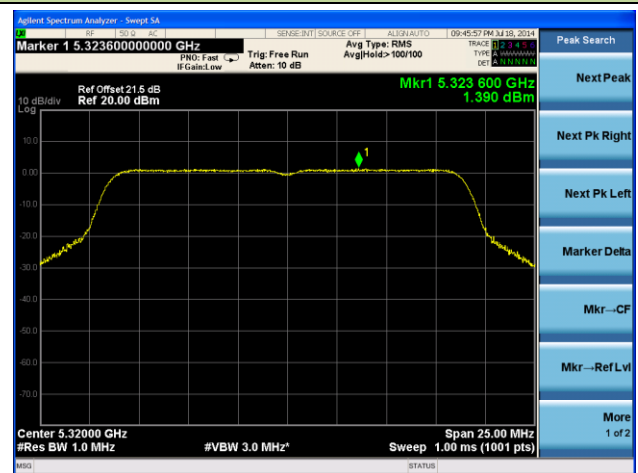

Channel 64 (5320MHz)