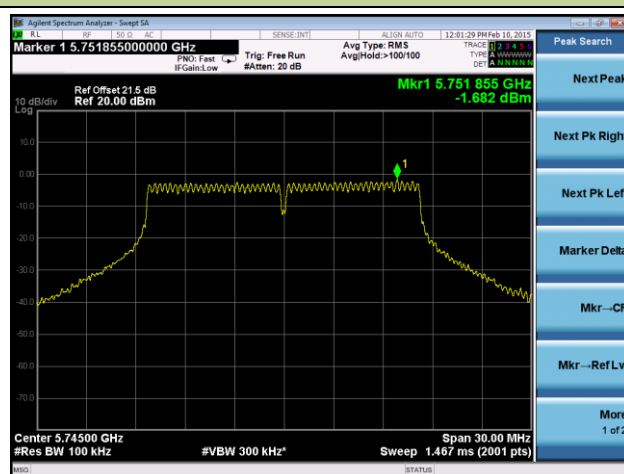

Channel 149 (5745MHz)