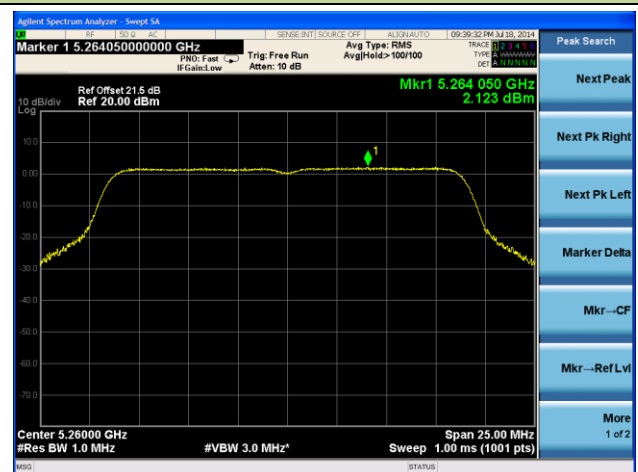

Channel 52 (5260MHz)