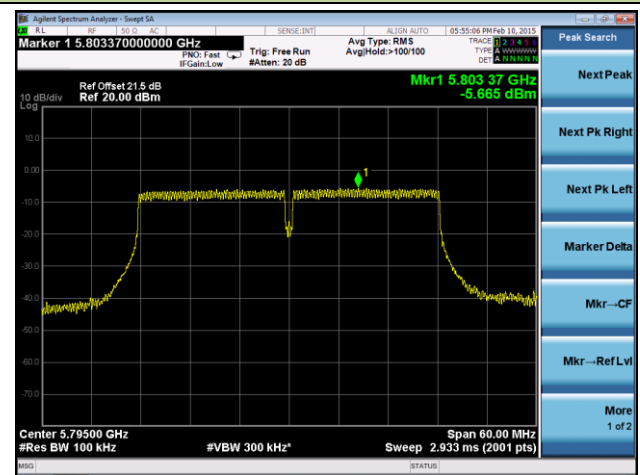

Channel 118 (5590MHz)

Channel 134 (5670MHz)

Channel 142 (5710MHz)

Channel 151 (5755MHz)

Channel 159 (5795MHz)

802.11ac-VHT80 Power Spectral Density - Ant 1 / Ant 0 + 1 + 2 + 3
Channel 42 (5210MHz)

Channel 58 (5290MHz)