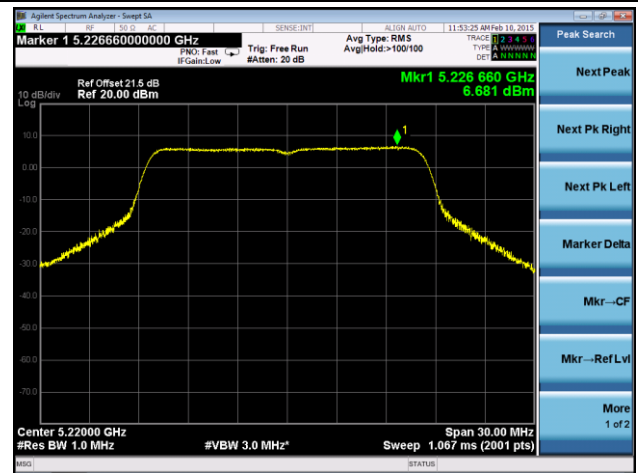

802.11a Power Spectral Density - Ant 1 / Ant 0 + 1 + 2 + 3

Channel 36 (5180MHz)

Channel 44 (5220MHz)

Channel 48 (5240MHz)

Channel 52 (5260MHz)

Channel 60 (5300MHz)

Channel 64 (5320MHz)

Channel 100 (5500MHz)