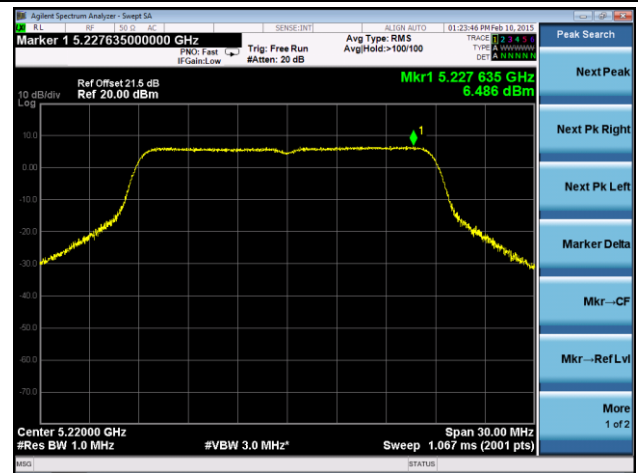

Channel 44 (5220MHz)