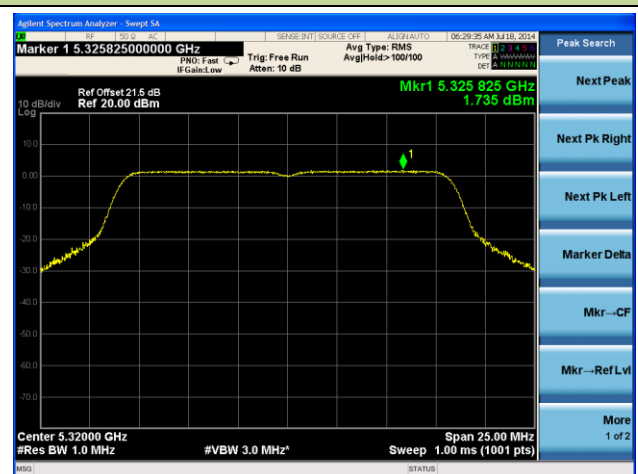

802.11a Power Spectral Density - Ant 1 / Ant 0 + 1 + 2 + 3

Channel 36 (5180MHz)

Channel 44 (5220MHz)

Channel 48 (5240MHz)

Channel 52 (5260MHz)

Channel 60 (5300MHz)

Channel 64 (5320MHz)

Channel 100 (5500MHz)