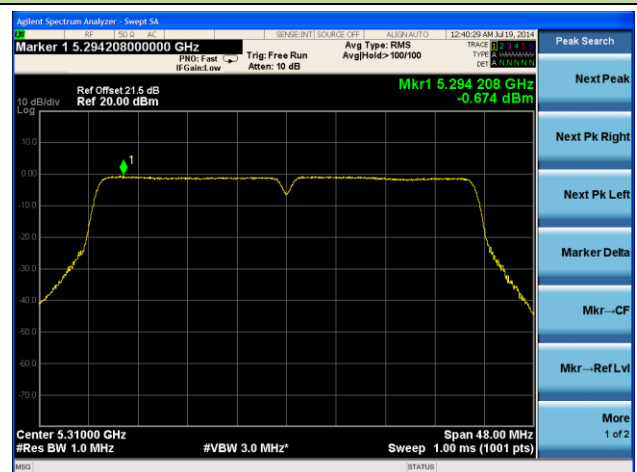

Channel 157 (5785MHz)

Channel 165 (5825MHz)

802.11ac-VHT40 Power Spectral Density - Ant 1 / Ant 0 + 1 + 2 + 3

Channel 38 (5190MHz)

Channel 46 (5230MHz)

Channel 54 (5270MHz)

Channel 62 (5310MHz)

Channel 102 (5510MHz)

Channel 118 (5590MHz)

Channel 134 (5670MHz)

Channel 142 (5710MHz)

Channel 151 (5755MHz)

Channel 159 (5795MHz)

802.11ac-VHT80 Power Spectral Density - Ant 1 / Ant 0 + 1 + 2 + 3
Channel 42 (5210MHz)

Channel 58 (5290MHz)