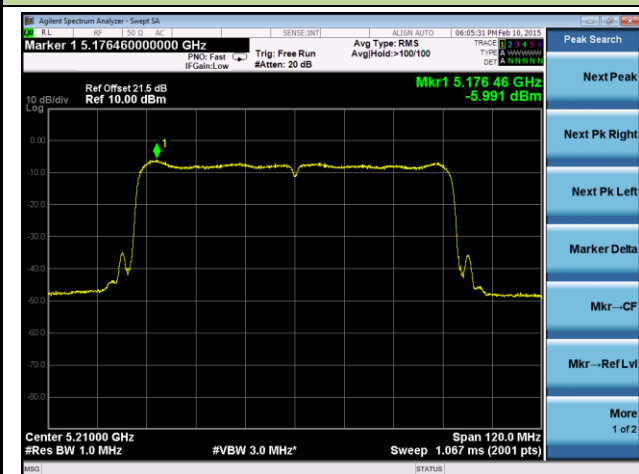

Channel 118 (5590MHz)

Channel 134 (5670MHz)

Channel 142 (5710MHz)

Channel 151 (5755MHz)

Channel 159 (5795MHz)

802.11ac-VHT80 Power Spectral Density - Ant 1 / Ant 0 + 1 + 2 + 3
Channel 42 (5210MHz)

Channel 58 (5290MHz)