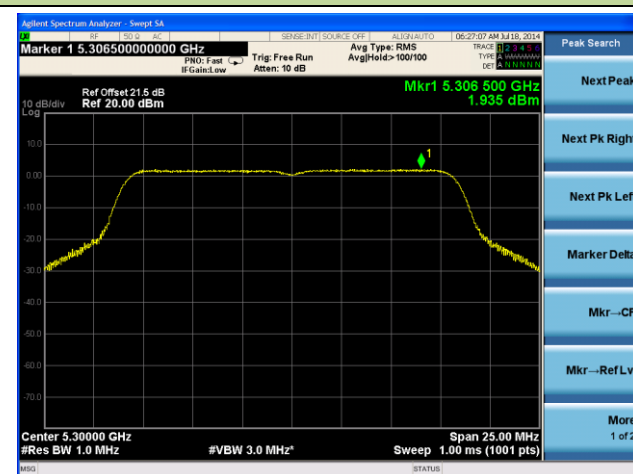

802.11a Power Spectral Density - Ant 1 / Ant 0 + 1 + 2 + 3

Channel 36 (5180MHz)

Channel 44 (5220MHz)

Channel 48 (5240MHz)

Channel 52 (5260MHz)

Channel 60 (5300MHz)

Channel 64 (5320MHz)

Channel 100 (5500MHz)