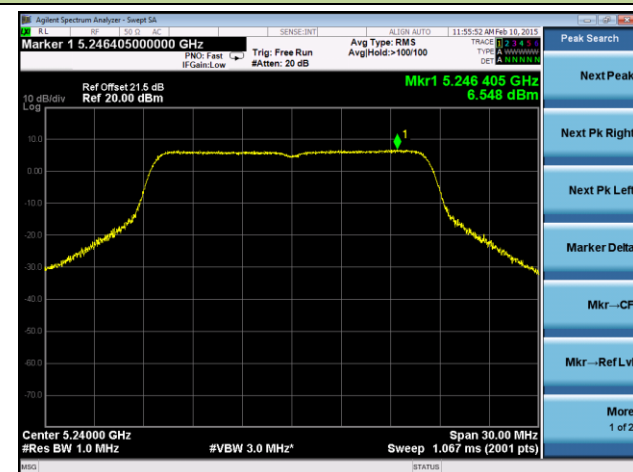

802.11a Power Spectral Density - Ant 1 / Ant 0 + 1 + 2 + 3

Channel 36 (5180MHz)

Channel 44 (5220MHz)

Channel 48 (5240MHz)

Channel 52 (5260MHz)

Channel 60 (5300MHz)

Channel 64 (5320MHz)

Channel 100 (5500MHz)