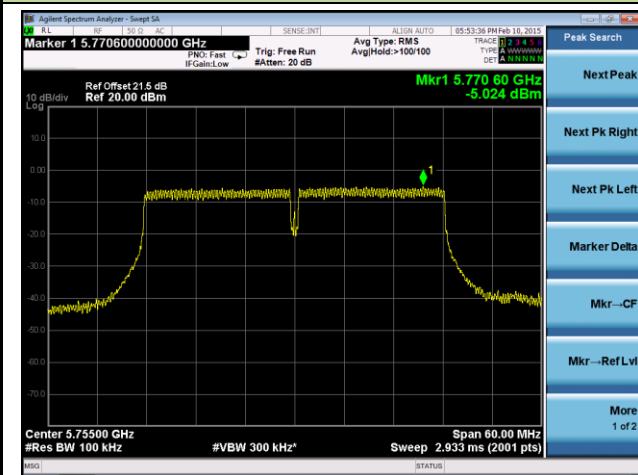

Channel 118 (5590MHz)

Channel 134 (5670MHz)

Channel 142 (5710MHz)

Channel 151 (5755MHz)

Channel 159 (5795MHz)

802.11ac-VHT80 Power Spectral Density - Ant 1 / Ant 0 + 1 + 2 + 3
Channel 42 (5210MHz)

Channel 58 (5290MHz)