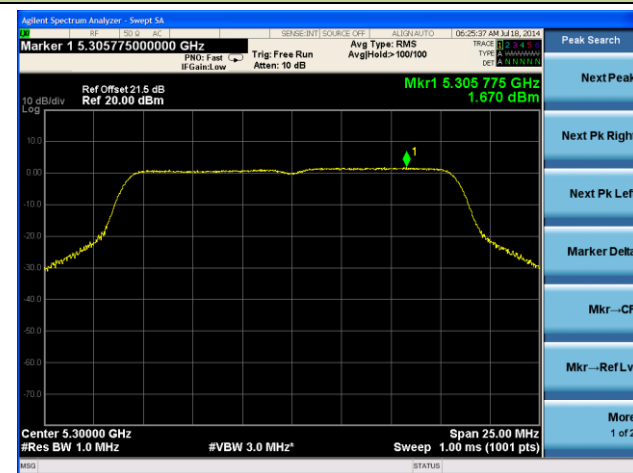

Channel 106 (5530MHz)

Channel 122 (5610MHz)

Channel 138 (5690MHz)

Channel 155 (5775MHz)

802.11a Power Spectral Density - Ant 2 / Ant 0 + 1 + 2 + 3

Channel 36 (5180MHz)

Channel 44 (5220MHz)

Channel 48 (5240MHz)

Channel 52 (5260MHz)

Channel 60 (5300MHz)

Channel 64 (5320MHz)