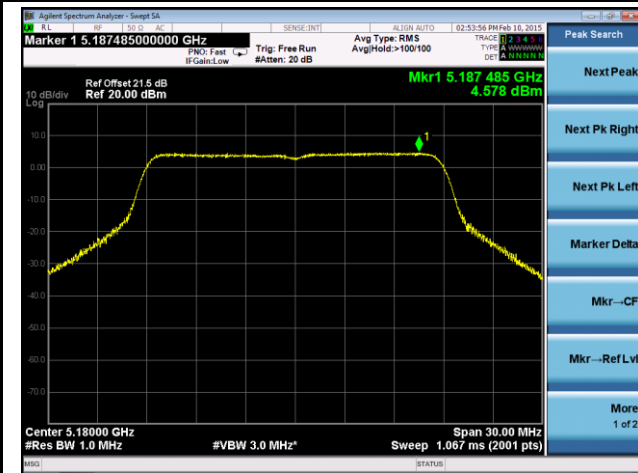

Channel 118 (5590MHz)

Channel 134 (5670MHz)

Channel 151 (5755MHz)

Channel 159 (5795MHz)

802.11ac-VHT20 Power Spectral Density - Ant 1 / Ant 0 + 1 + 2 + 3

Channel 36 (5180MHz)

Channel 44 (5220MHz)

Channel 48 (5240MHz)