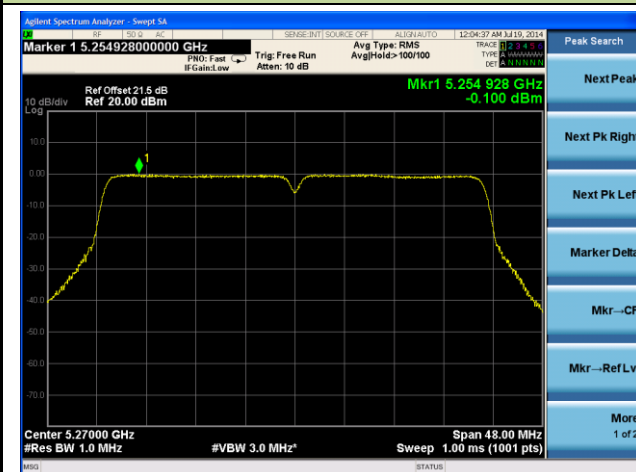

Channel 157 (5785MHz)

Channel 165 (5825MHz)

802.11n-HT40 Power Spectral Density - Ant 1 / Ant 0 + 1 + 2 + 3

Channel 38 (5190MHz)

Channel 46 (5230MHz)

Channel 54 (5270MHz)

Channel 62 (5310MHz)

Channel 102 (5510MHz)