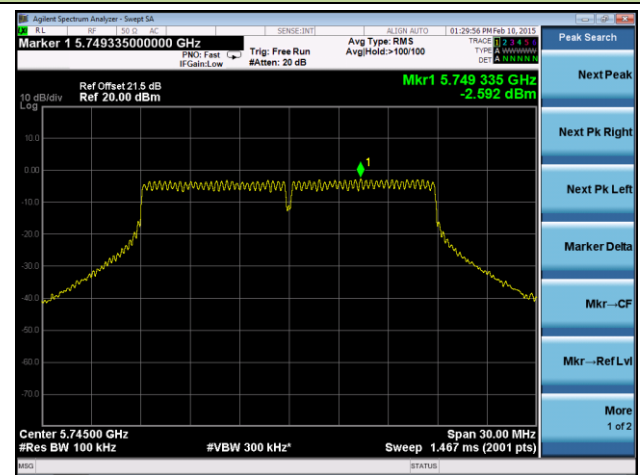

Channel 149 (5745MHz)