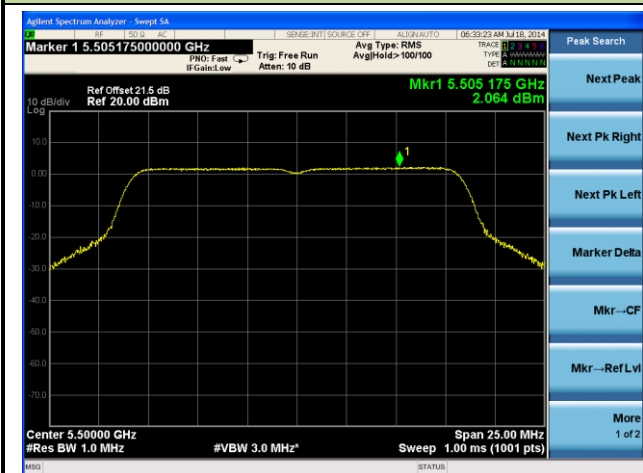

802.11a Power Spectral Density - Ant 1 / Ant 0 + 1 + 2 + 3

Channel 36 (5180MHz)

Channel 44 (5220MHz)

Channel 48 (5240MHz)

Channel 52 (5260MHz)

Channel 60 (5300MHz)

Channel 64 (5320MHz)

Channel 100 (5500MHz)

Channel 120 (5600MHz)

Channel 140 (5700MHz)

Channel 149 (5745MHz)

Channel 157 (5785MHz)

Channel 165 (5825MHz)

802.11n-HT20 Power Spectral Density - Ant 1 / Ant 0 + 1 + 2 + 3
Channel 36 (5180MHz)

Channel 44 (5220MHz)