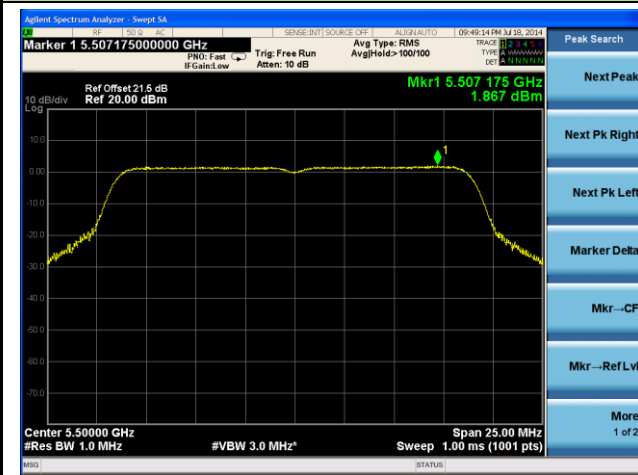

Channel 100 (5500MHz)