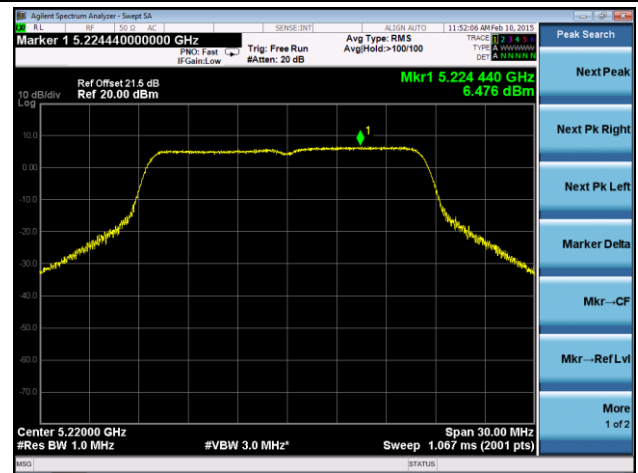

Channel 106 (5530MHz)

Channel 122 (5610MHz)

Channel 138 (5690MHz)

Channel 155 (5775MHz)

802.11a Power Spectral Density - Ant 2 / Ant 0 + 1 + 2 + 3

Channel 36 (5180MHz)

Channel 44 (5220MHz)

Channel 48 (5240MHz)

Channel 52 (5260MHz)

Channel 60 (5300MHz)

Channel 64 (5320MHz)