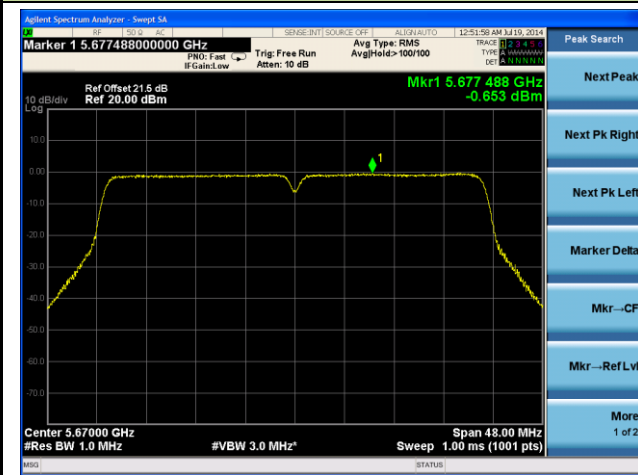

Channel 157 (5785MHz)

Channel 165 (5825MHz)

802.11ac-VHT40 Power Spectral Density - Ant 1 / Ant 0 + 1 + 2 + 3

Channel 38 (5190MHz)

Channel 46 (5230MHz)

Channel 54 (5270MHz)

Channel 62 (5310MHz)

Channel 102 (5510MHz)

Channel 118 (5590MHz)

Channel 134 (5670MHz)

Channel 142 (5710MHz)

Channel 151 (5755MHz)

Channel 159 (5795MHz)

802.11ac-VHT80 Power Spectral Density - Ant 1 / Ant 0 + 1 + 2 + 3
Channel 42 (5210MHz)

Channel 58 (5290MHz)