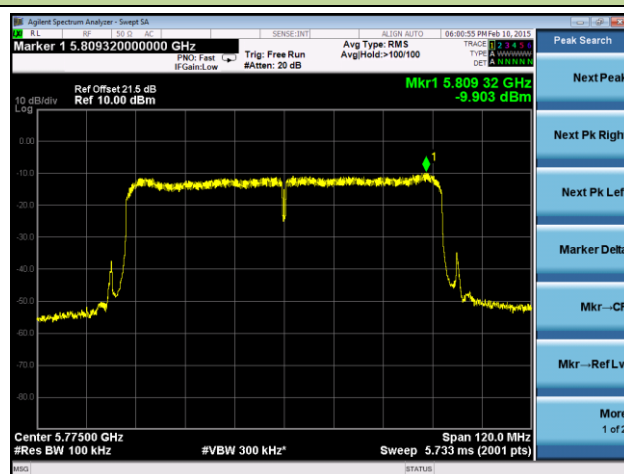

Channel 155 (5775MHz)