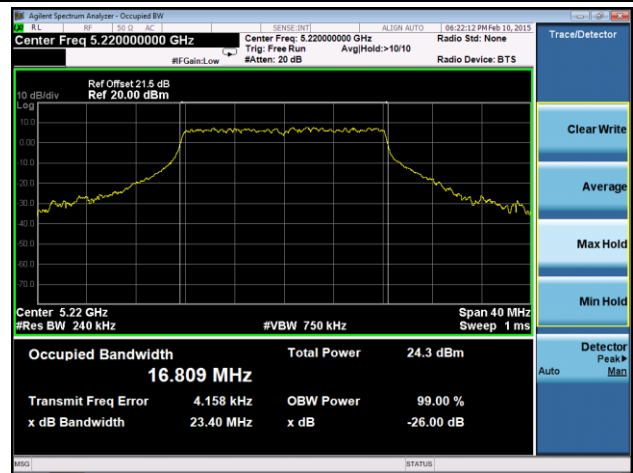

Channel 44 (5220MHz)