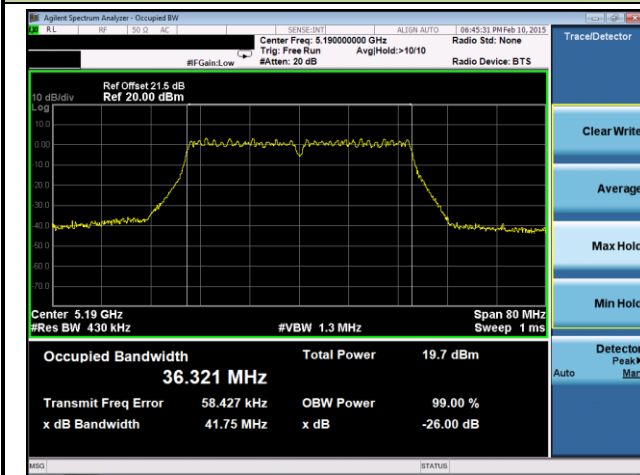

802.11n-HT40 26dB Bandwidth & 99% Bandwidth - Ant 3 / Ant 0 + 1 + 2 + 3

Channel 38 (5190MHz)