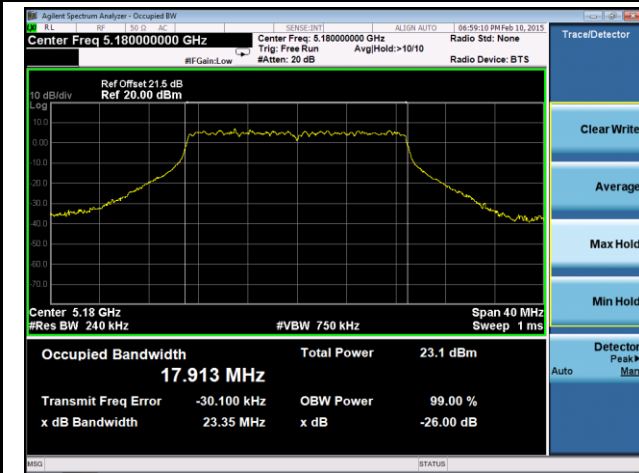

802.11ac-VHT20 26dB Bandwidth & 99% Bandwidth - Ant 3 / Ant 0 + 1 + 2 + 3

Channel 36 (5180MHz)