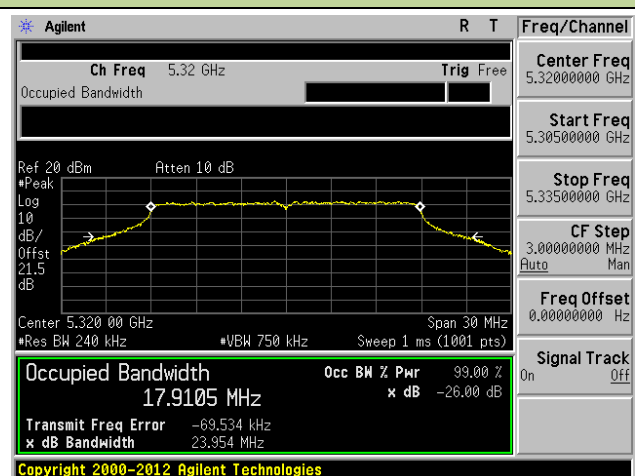

Channel 64 (5320MHz)