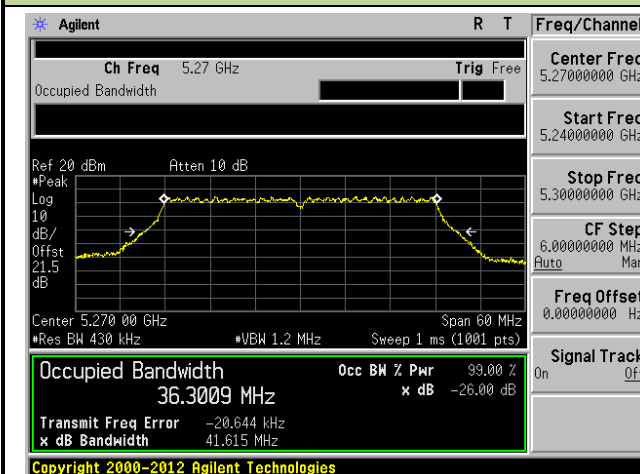

Channel 54 (5270MHz)