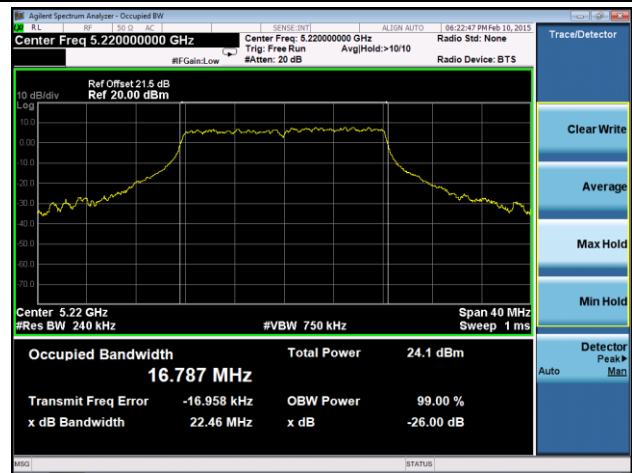

Channel 44 (5220MHz)