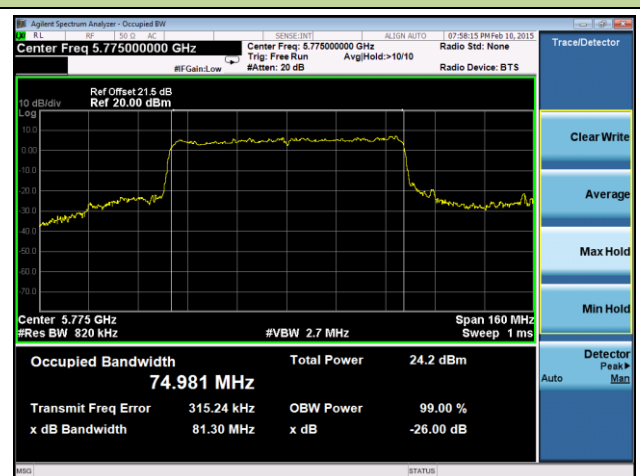

Channel 155 (5775MHz)