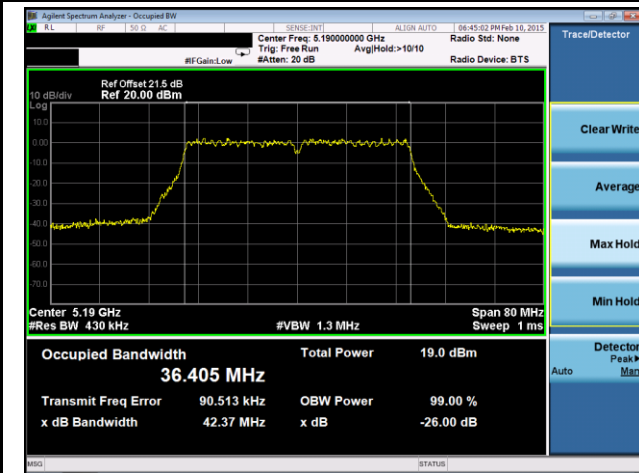

802.11n-HT40 26dB Bandwidth & 99% Bandwidth - Ant 2 / Ant 0 + 1 + 2 + 3

Channel 38 (5190MHz)