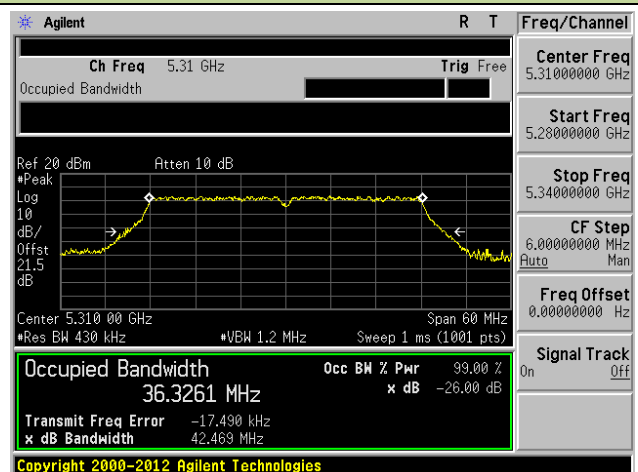

**802.11ac-VHT20 26dB Bandwidth & 99% Bandwidth - Ant 1 / Ant 0 + 1 + 2 + 3**
**Channel 36 (5180MHz)**

**Channel 44 (5220MHz)**

**Channel 48 (5240MHz)**

**Channel 52 (5260MHz)**

**Channel 60 (5300MHz)**

**Channel 64 (5320MHz)**

### Channel 165 (5825MHz)

**802.11ac-VHT40 26dB Bandwidth & 99% Bandwidth - Ant 1 / Ant 0 + 1 + 2 + 3**
**Channel 38 (5190MHz)**

**Channel 46 (5230MHz)**

**Channel 54 (5270MHz)**

**Channel 62 (5310MHz)**

**Channel 102 (5510MHz)**