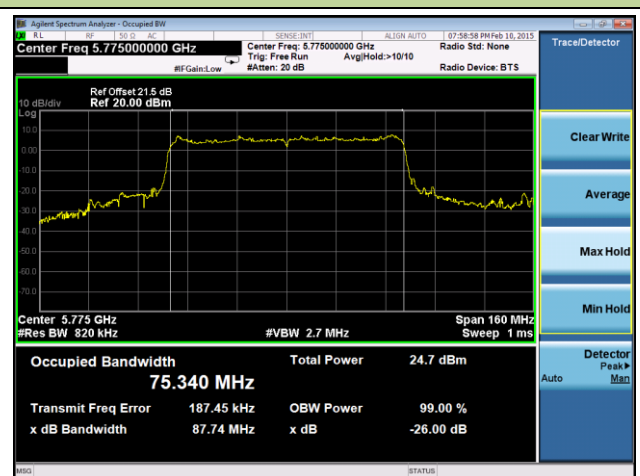

Channel 155 (5775MHz)