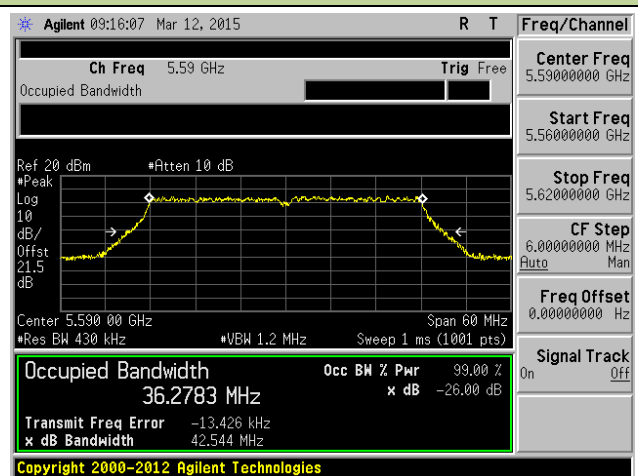

Channel 118 (5590MHz)