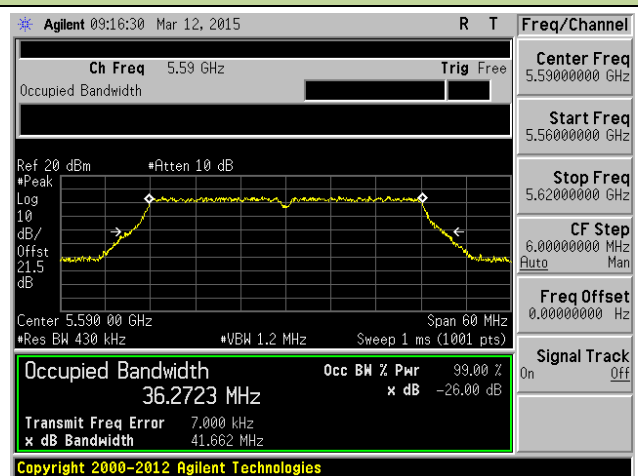

**802.11ac-VHT20 26dB Bandwidth & 99% Bandwidth - Ant 1 / Ant 0 + 1 + 2 + 3**
**Channel 36 (5180MHz)**

**Channel 44 (5220MHz)**

**Channel 48 (5240MHz)**

**Channel 52 (5260MHz)**

**Channel 60 (5300MHz)**

**Channel 64 (5320MHz)**

### Channel 165 (5825MHz)

**802.11ac-VHT40 26dB Bandwidth & 99% Bandwidth - Ant 1 / Ant 0 + 1 + 2 + 3**
**Channel 38 (5190MHz)**

**Channel 46 (5230MHz)**

**Channel 54 (5270MHz)**

**Channel 62 (5310MHz)**

**Channel 102 (5510MHz)**

**Channel 118 (5590MHz)**

**802.11ac-VHT80 26dB Bandwidth & 99% Bandwidth - Ant 1 / Ant 0 + 1 + 2 + 3**
**Channel 42 (5210MHz)**

**Channel 58 (5290MHz)**

**Channel 106 (5530MHz)**

**Channel 122 (5610MHz)**