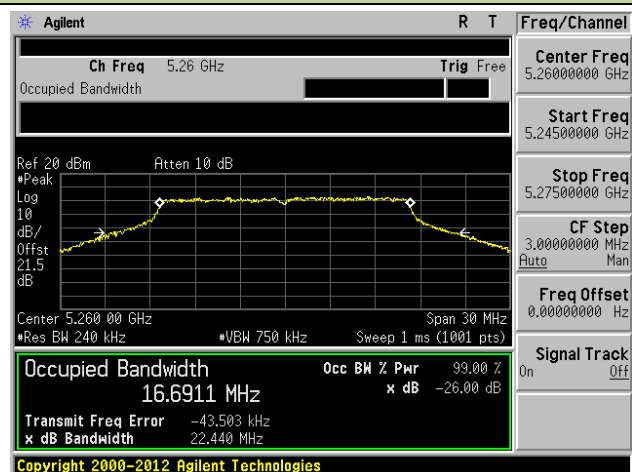

Channel 52 (5260MHz)