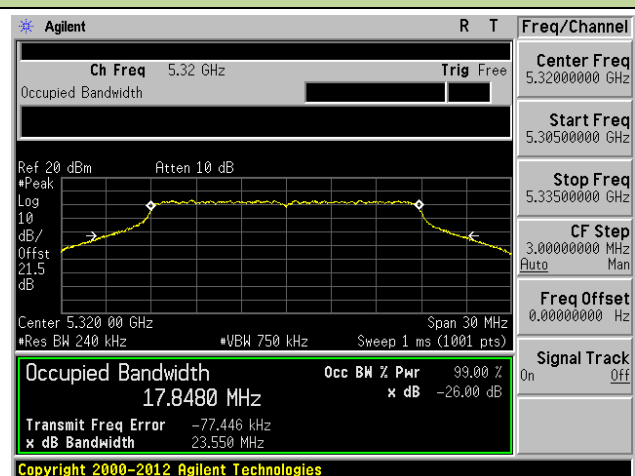

Channel 64 (5320MHz)