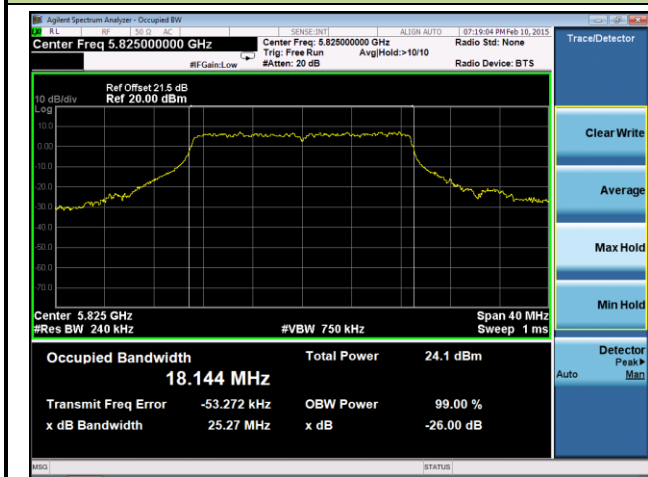

Channel 165 (5825MHz)