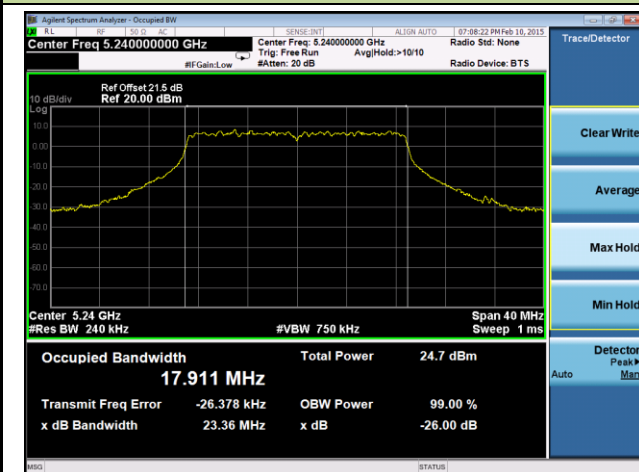

Channel 48 (5240MHz)