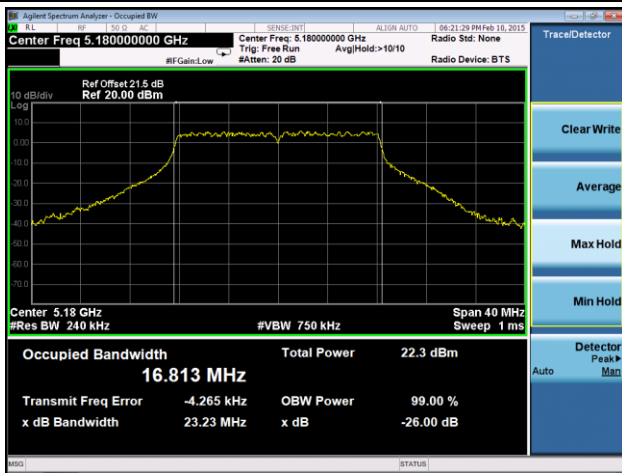

802.11a 26dB Bandwidth & 99% Bandwidth - Ant 3 / Ant 0 + 1 + 2 + 3

Channel 36 (5180MHz)