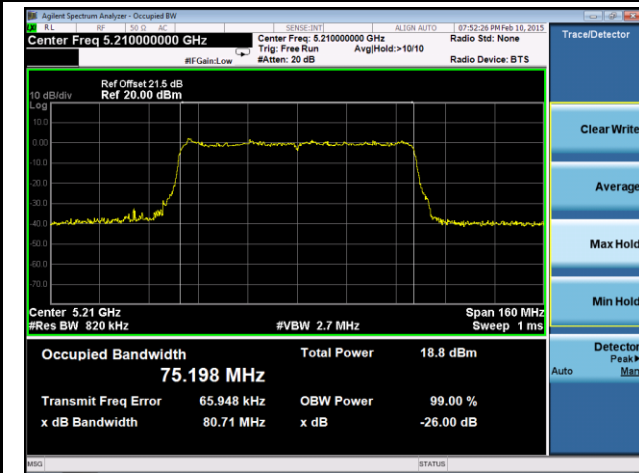

802.11ac-VHT80 26dB Bandwidth & 99% Bandwidth - Ant 2 / Ant 0 + 1 + 2 + 3

Channel 42 (5210MHz)