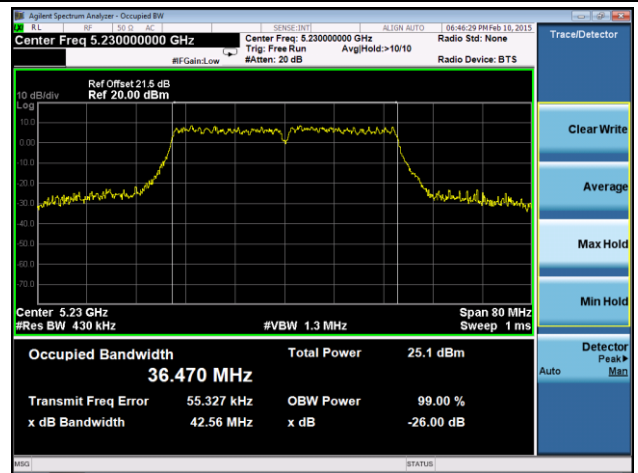

Channel 46 (5230MHz)