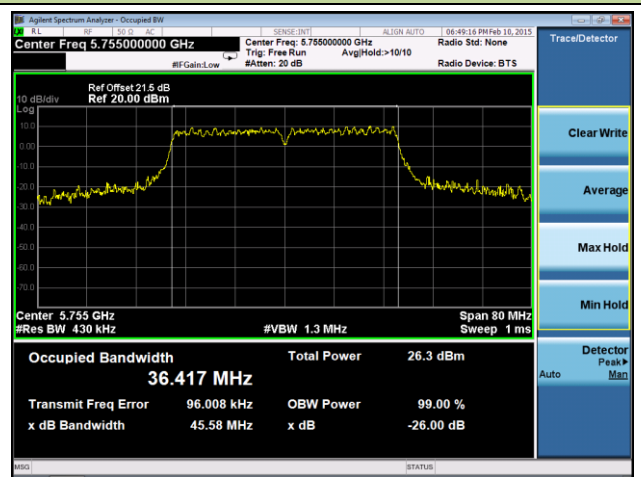

Channel 151 (5755 MHz)