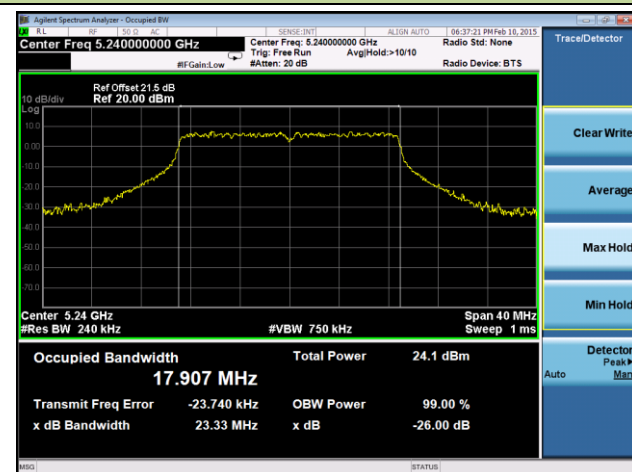

Channel 48 (5240MHz)