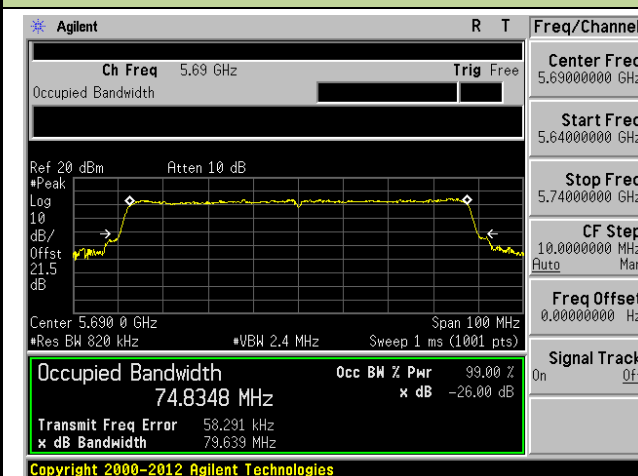

Channel 138 (5690MHz)