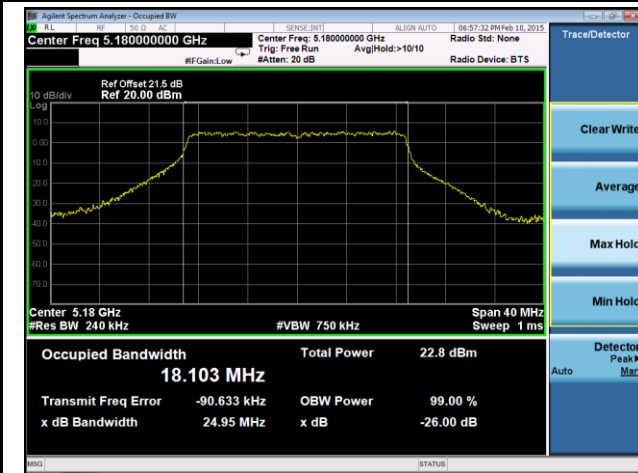

**802.11ac-VHT20 26dB Bandwidth & 99% Bandwidth - Ant 1 / Ant 0 + 1 + 2 + 3**
**Channel 36 (5180MHz)**

**Channel 44 (5220MHz)**

**Channel 48 (5240MHz)**

**Channel 52 (5260MHz)**

**Channel 60 (5300MHz)**

**Channel 64 (5320MHz)**

### Channel 165 (5825MHz)

**802.11ac-VHT40 26dB Bandwidth & 99% Bandwidth - Ant 1 / Ant 0 + 1 + 2 + 3**
**Channel 38 (5190MHz)**

**Channel 46 (5230MHz)**

**Channel 54 (5270MHz)**

**Channel 62 (5310MHz)**

**Channel 102 (5510MHz)**