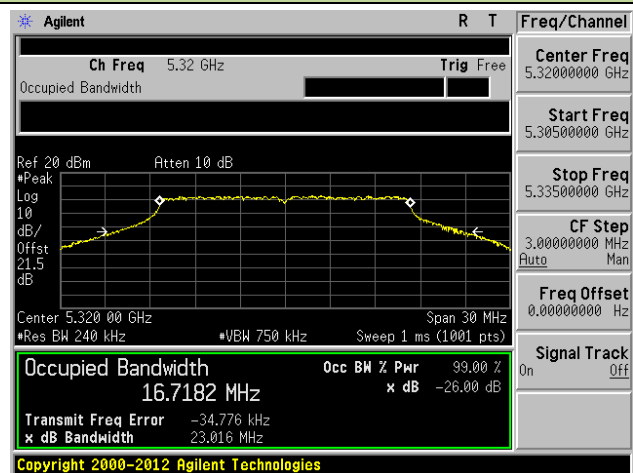

Channel 64 (5320MHz)