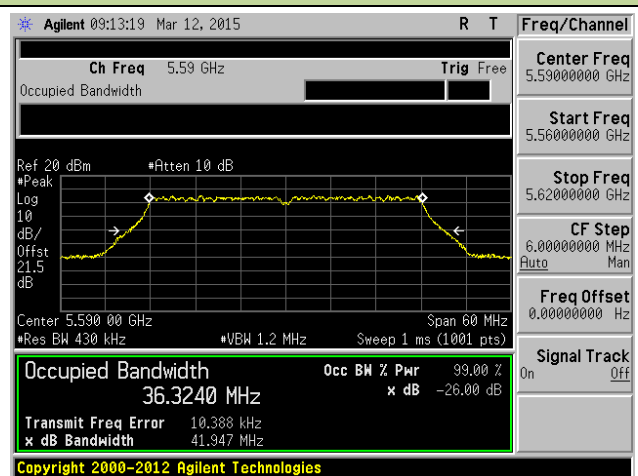

Channel 118 (5590MHz)