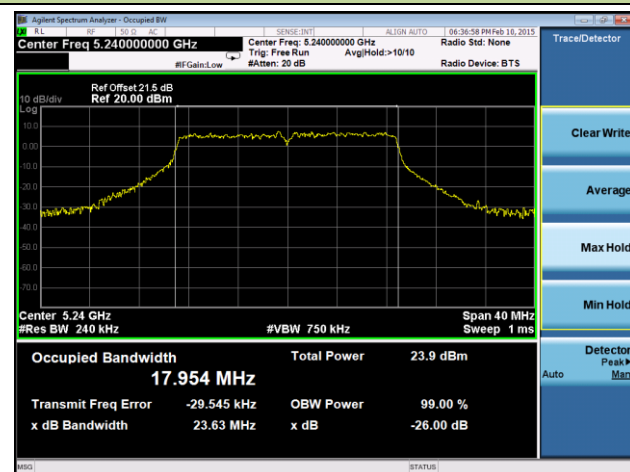

Channel 48 (5240MHz)