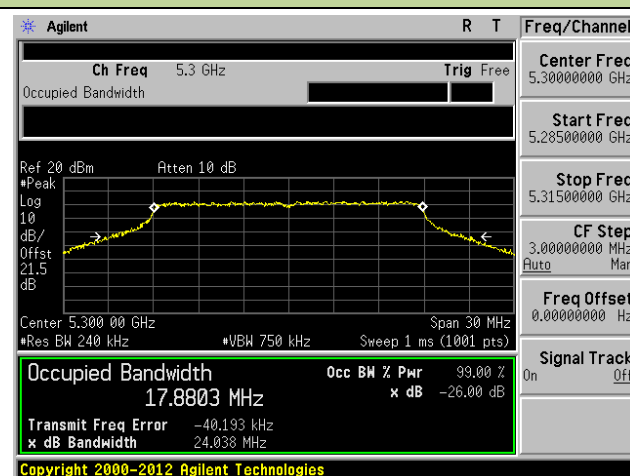

Channel 60 (5300MHz)