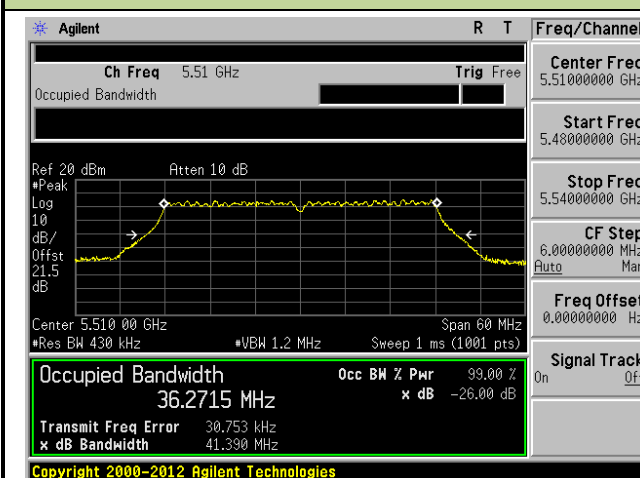

Channel 102 (5510MHz)