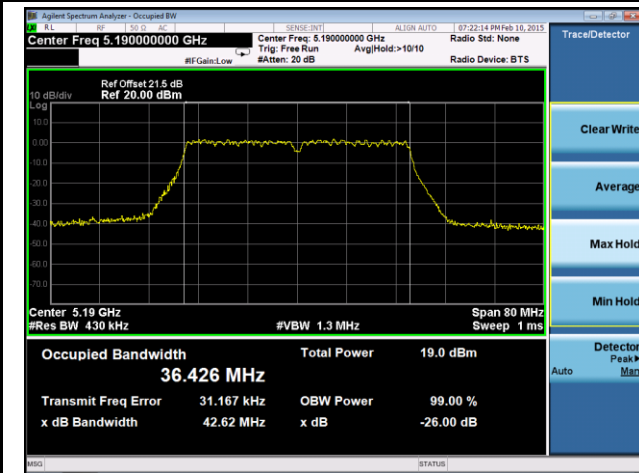

802.11ac-VHT40 26dB Bandwidth & 99% Bandwidth - Ant 1 / Ant 0 + 1 + 2 + 3

Channel 38 (5190MHz)