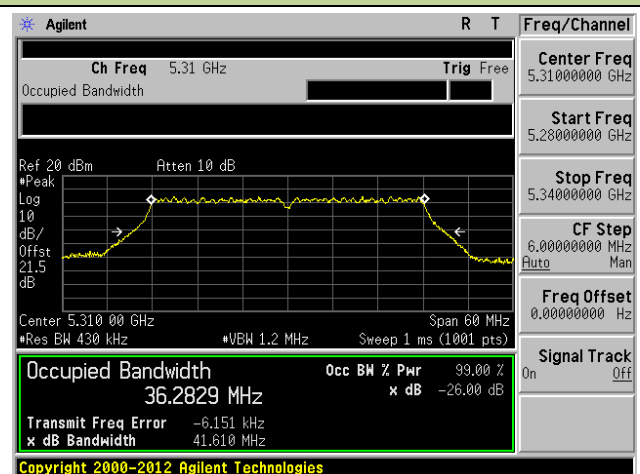

Channel 62 (5310MHz)