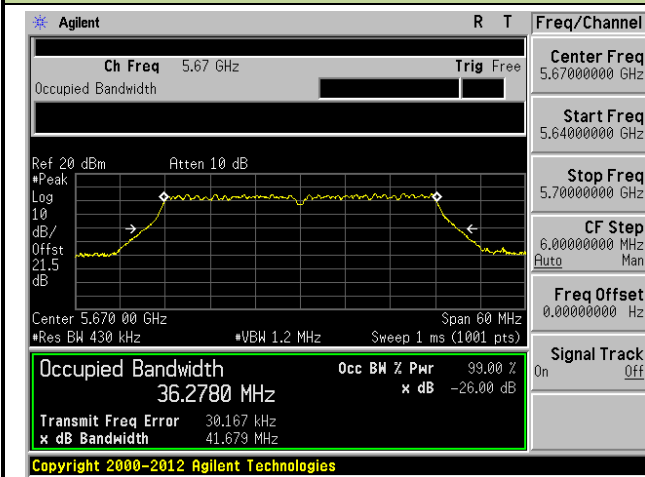

Channel 134 (5670MHz)