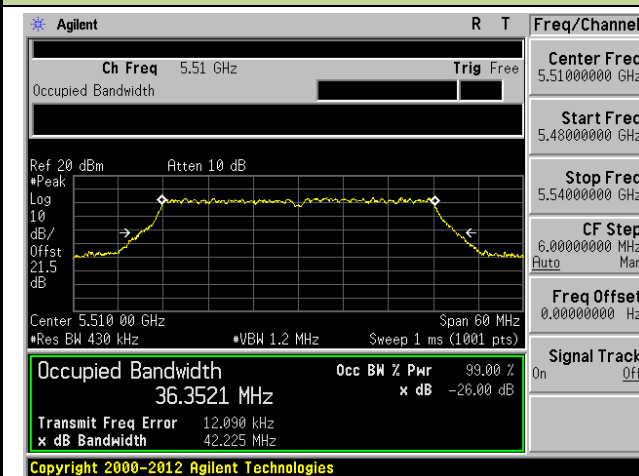

Channel 102 (5510MHz)