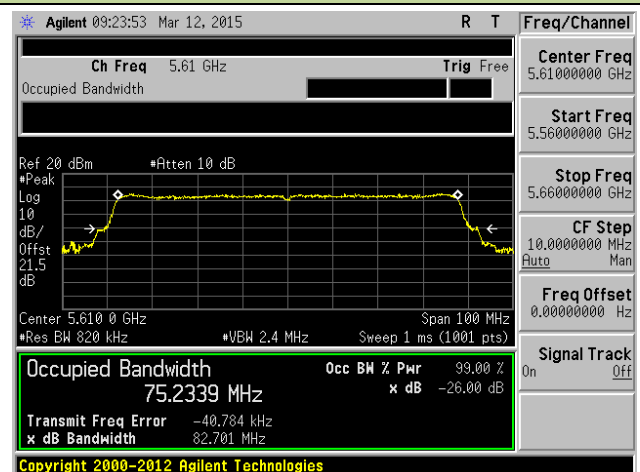

Channel 122 (5610MHz)