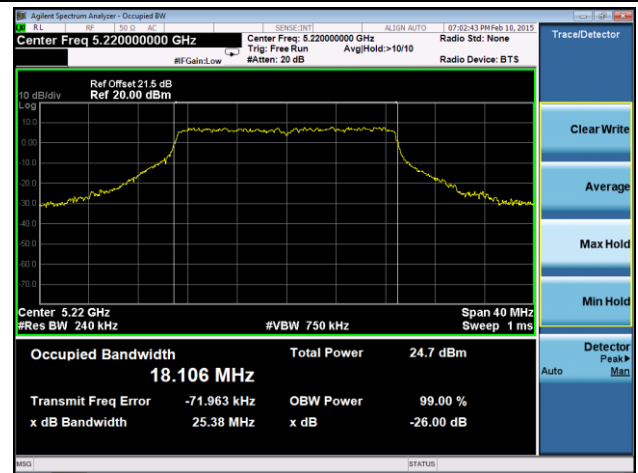

**802.11ac-VHT20 26dB Bandwidth & 99% Bandwidth - Ant 1 / Ant 0 + 1 + 2 + 3**
**Channel 36 (5180MHz)**

**Channel 44 (5220MHz)**

**Channel 48 (5240MHz)**

**Channel 52 (5260MHz)**

**Channel 60 (5300MHz)**

**Channel 64 (5320MHz)**