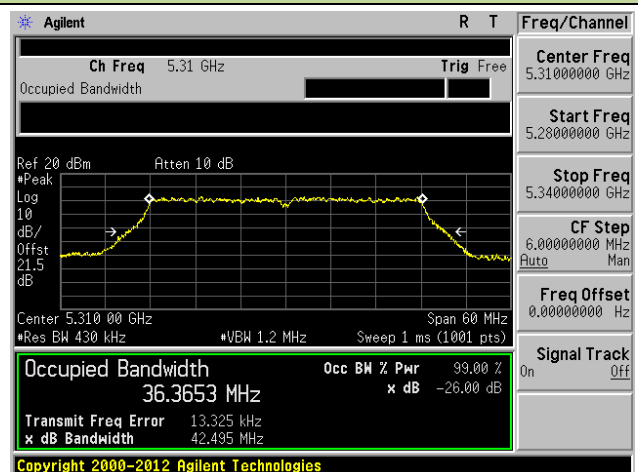

Channel 62 (5310MHz)