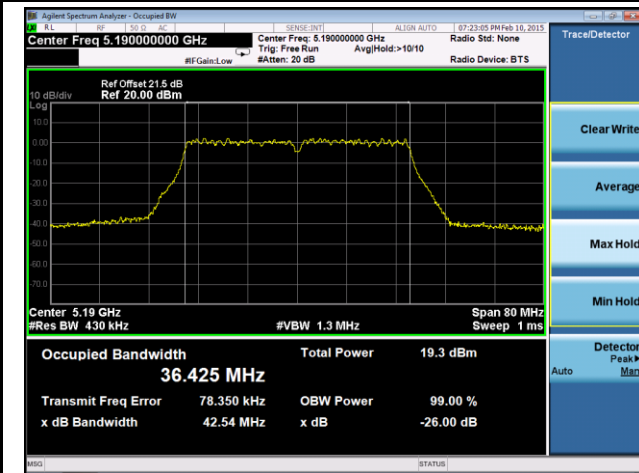

802.11ac-VHT40 26dB Bandwidth & 99% Bandwidth - Ant 2 / Ant 0 + 1 + 2 + 3

Channel 38 (5190MHz)