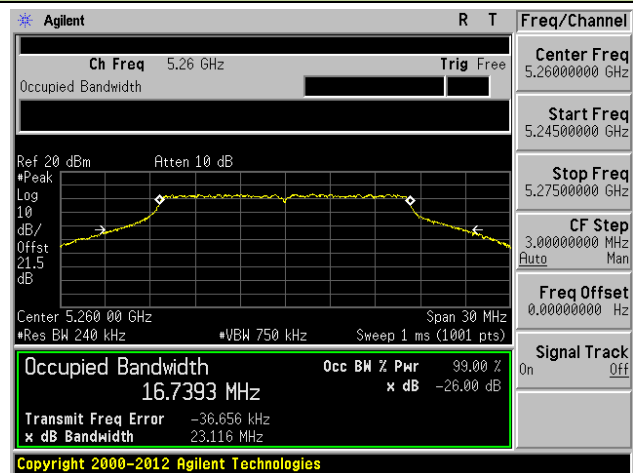

Channel 52 (5260MHz)