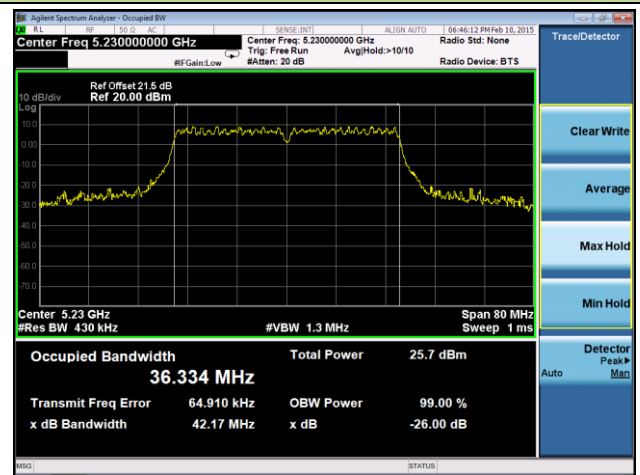

Channel 46 (5230MHz)