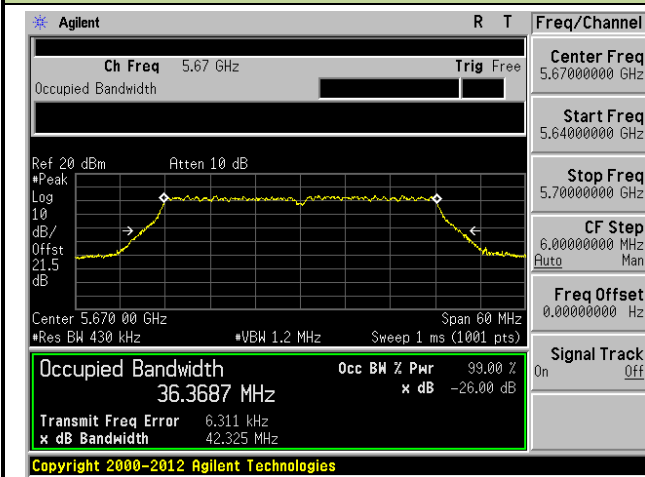

Channel 134 (5670MHz)