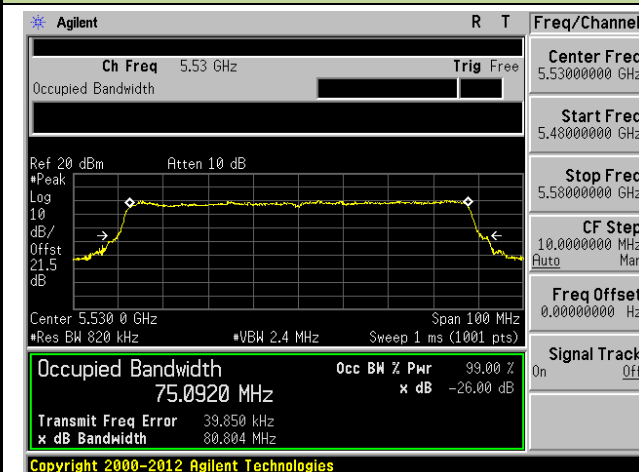

Channel 106 (5530MHz)