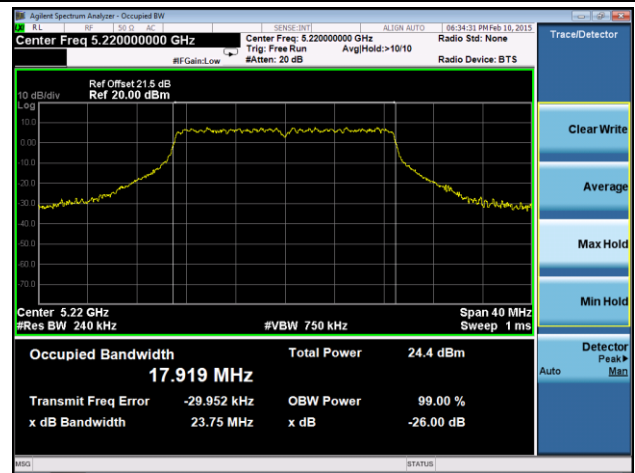

Channel 44 (5220MHz)