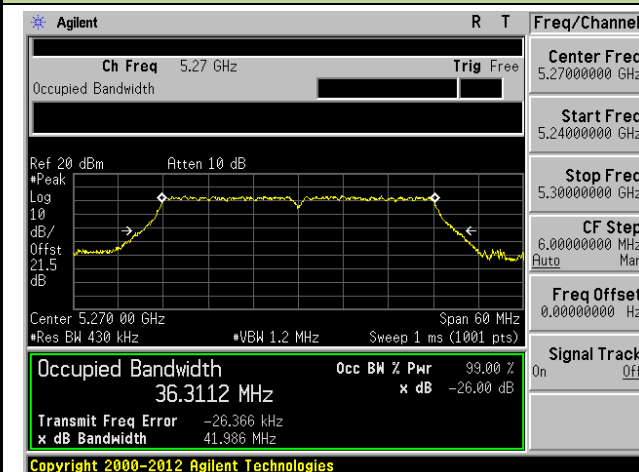

**802.11ac-VHT20 26dB Bandwidth & 99% Bandwidth - Ant 1 / Ant 0 + 1 + 2 + 3**
**Channel 36 (5180MHz)**

**Channel 44 (5220MHz)**

**Channel 48 (5240MHz)**

**Channel 52 (5260MHz)**

**Channel 60 (5300MHz)**

**Channel 64 (5320MHz)**

### Channel 165 (5825MHz)

**802.11ac-VHT40 26dB Bandwidth & 99% Bandwidth - Ant 1 / Ant 0 + 1 + 2 + 3**
**Channel 38 (5190MHz)**

**Channel 46 (5230MHz)**

**Channel 54 (5270MHz)**

**Channel 62 (5310MHz)**

**Channel 102 (5510MHz)**