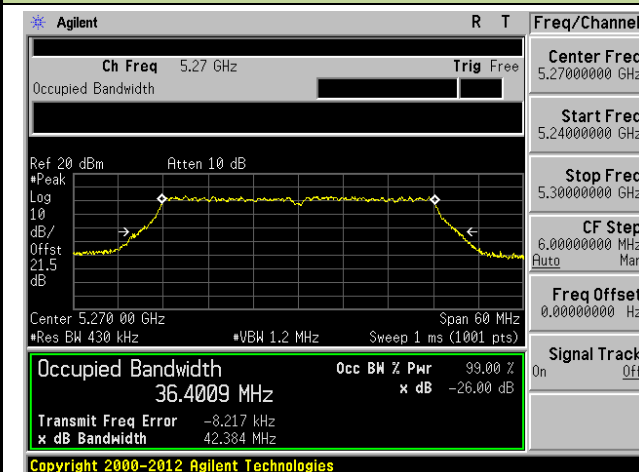

Channel 54 (5270MHz)