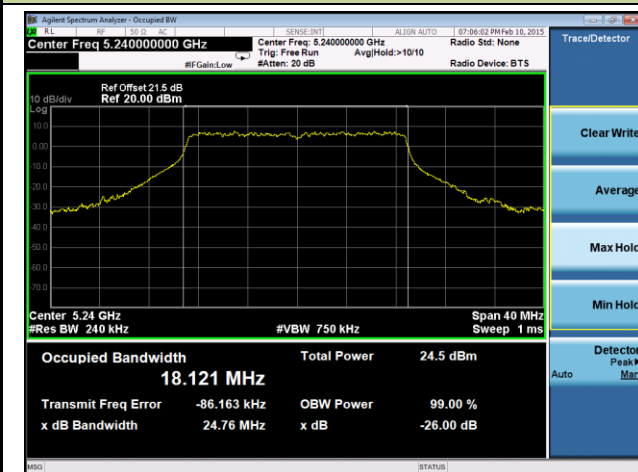

**802.11ac-VHT20 26dB Bandwidth & 99% Bandwidth - Ant 1 / Ant 0 + 1 + 2 + 3**
**Channel 36 (5180MHz)**

**Channel 44 (5220MHz)**

**Channel 48 (5240MHz)**

**Channel 52 (5260MHz)**

**Channel 60 (5300MHz)**

**Channel 64 (5320MHz)**