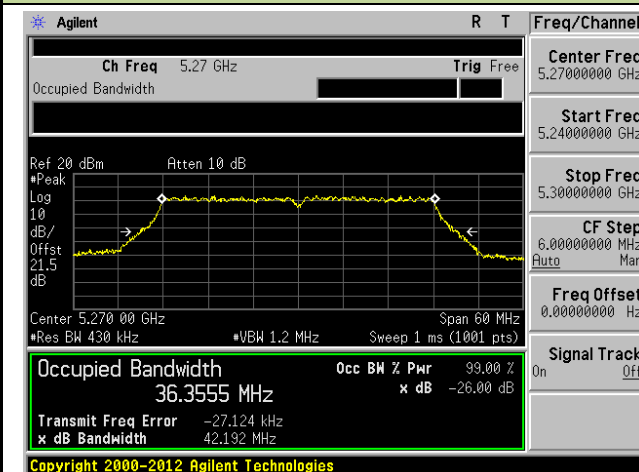

Channel 54 (5270MHz)