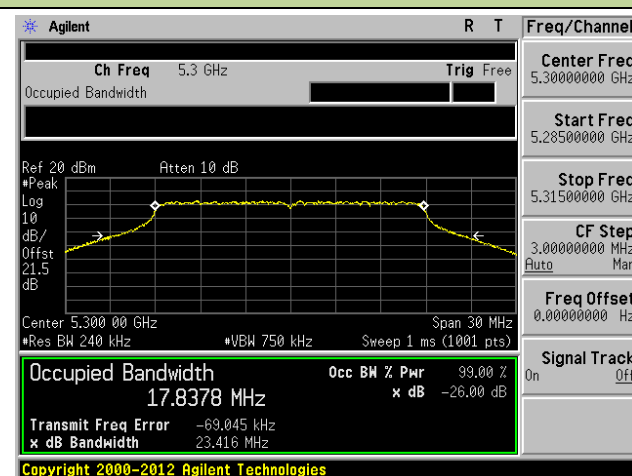

Channel 60 (5300MHz)