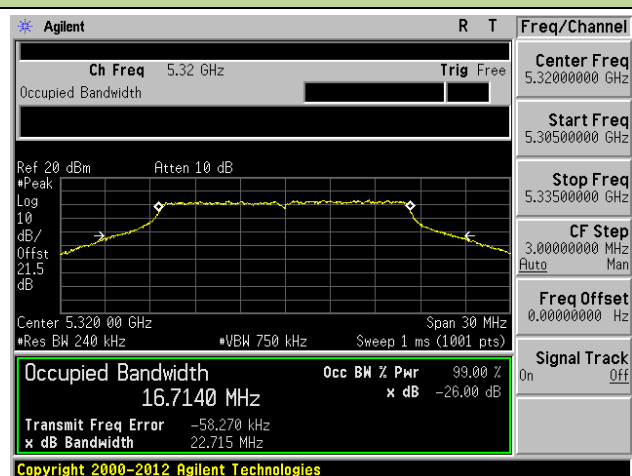

Channel 64 (5320MHz)