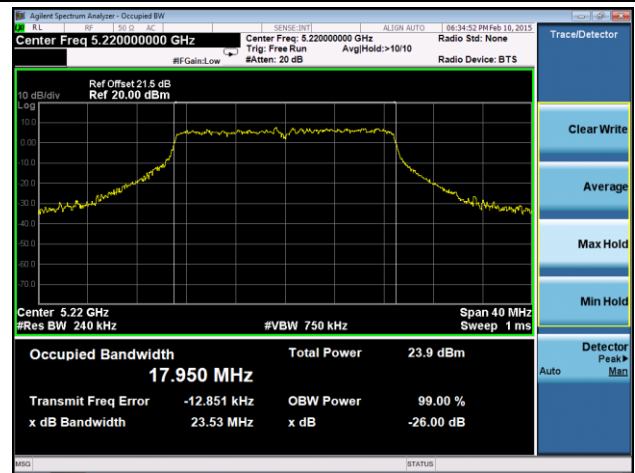

Channel 44 (5220MHz)