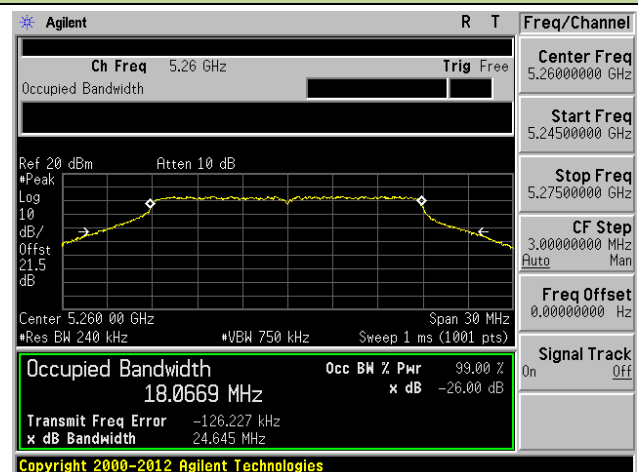

**802.11ac-VHT20 26dB Bandwidth & 99% Bandwidth - Ant 1 / Ant 0 + 1 + 2 + 3**
**Channel 36 (5180MHz)**

**Channel 44 (5220MHz)**

**Channel 48 (5240MHz)**

**Channel 52 (5260MHz)**

**Channel 60 (5300MHz)**

**Channel 64 (5320MHz)**

### Channel 165 (5825MHz)

**802.11ac-VHT40 26dB Bandwidth & 99% Bandwidth - Ant 1 / Ant 0 + 1 + 2 + 3**
**Channel 38 (5190MHz)**

**Channel 46 (5230MHz)**

**Channel 54 (5270MHz)**

**Channel 62 (5310MHz)**

**Channel 102 (5510MHz)**