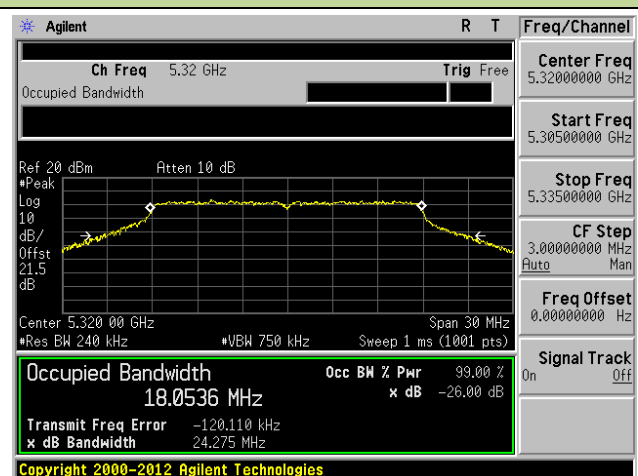

**802.11ac-VHT20 26dB Bandwidth & 99% Bandwidth - Ant 1 / Ant 0 + 1 + 2 + 3**
**Channel 36 (5180MHz)**

**Channel 44 (5220MHz)**

**Channel 48 (5240MHz)**

**Channel 52 (5260MHz)**

**Channel 60 (5300MHz)**

**Channel 64 (5320MHz)**

### Channel 165 (5825MHz)

**802.11ac-VHT40 26dB Bandwidth & 99% Bandwidth - Ant 1 / Ant 0 + 1 + 2 + 3**
**Channel 38 (5190MHz)**

**Channel 46 (5230MHz)**

**Channel 54 (5270MHz)**

**Channel 62 (5310MHz)**

**Channel 102 (5510MHz)**