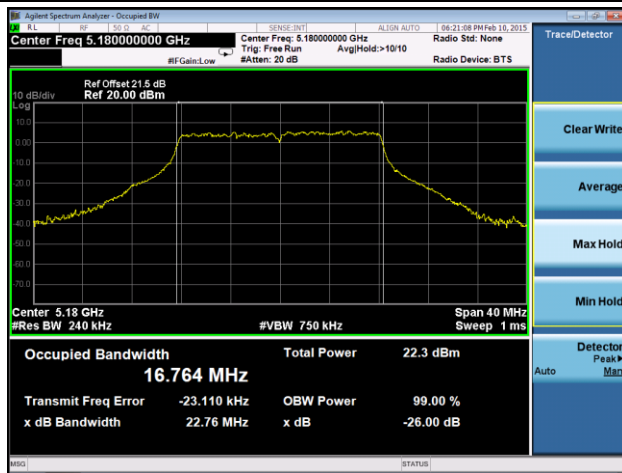

802.11a 26dB Bandwidth & 99% Bandwidth - Ant 2 / Ant 0 + 1 + 2 + 3

Channel 36 (5180MHz)