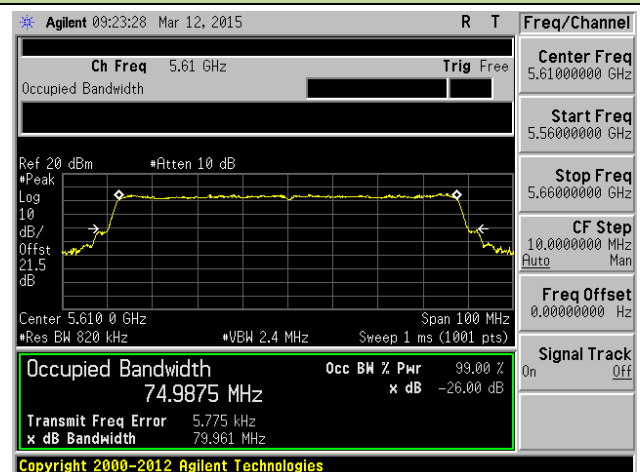

**802.11ac-VHT20 26dB Bandwidth & 99% Bandwidth - Ant 1 / Ant 0 + 1 + 2 + 3**
**Channel 36 (5180MHz)**

**Channel 44 (5220MHz)**

**Channel 48 (5240MHz)**

**Channel 52 (5260MHz)**

**Channel 60 (5300MHz)**

**Channel 64 (5320MHz)**

### Channel 165 (5825MHz)

**802.11ac-VHT40 26dB Bandwidth & 99% Bandwidth - Ant 1 / Ant 0 + 1 + 2 + 3**
**Channel 38 (5190MHz)**

**Channel 46 (5230MHz)**

**Channel 54 (5270MHz)**

**Channel 62 (5310MHz)**

**Channel 102 (5510MHz)**

**Channel 118 (5590MHz)**

**802.11ac-VHT80 26dB Bandwidth & 99% Bandwidth - Ant 1 / Ant 0 + 1 + 2 + 3**
**Channel 42 (5210MHz)**

**Channel 58 (5290MHz)**

**Channel 106 (5530MHz)**

**Channel 122 (5610MHz)**