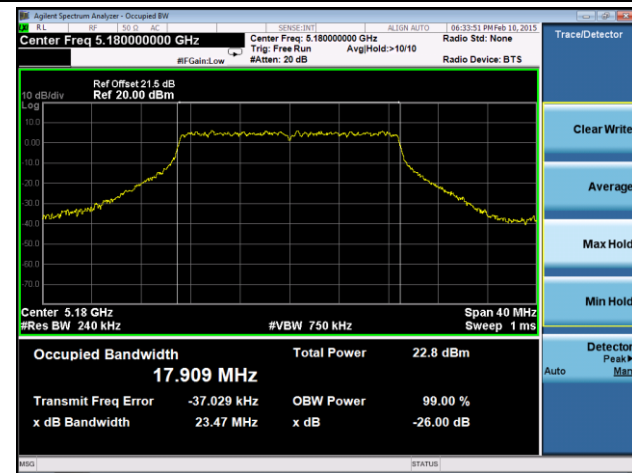

802.11n-HT20 26dB Bandwidth & 99% Bandwidth - Ant 3 / Ant 0 + 1 + 2 + 3

Channel 36 (5180MHz)