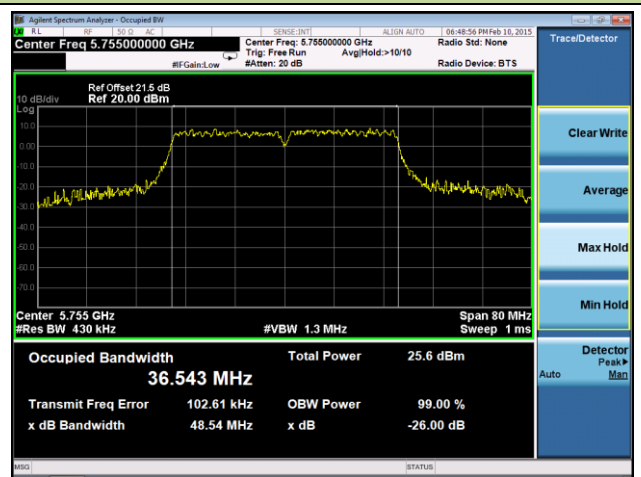

Channel 151 (5755MHz)