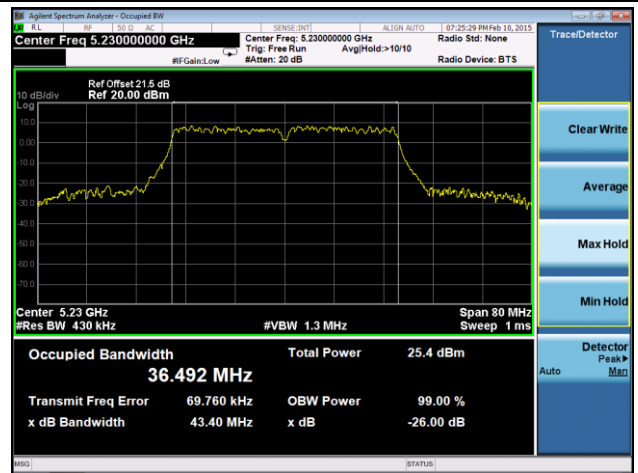

Channel 46 (5230MHz)