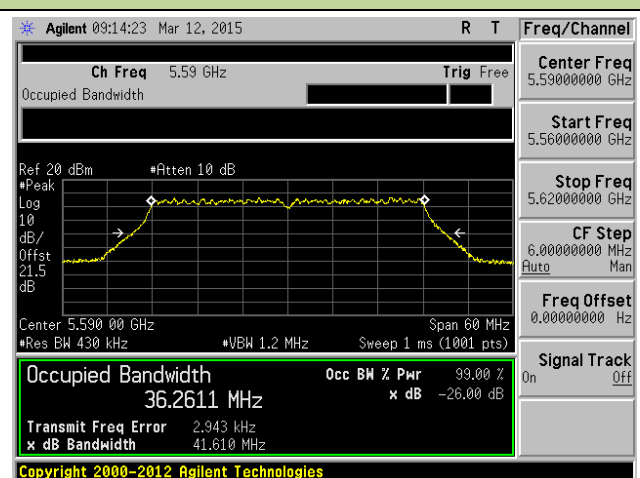

Channel 118 (5590MHz)