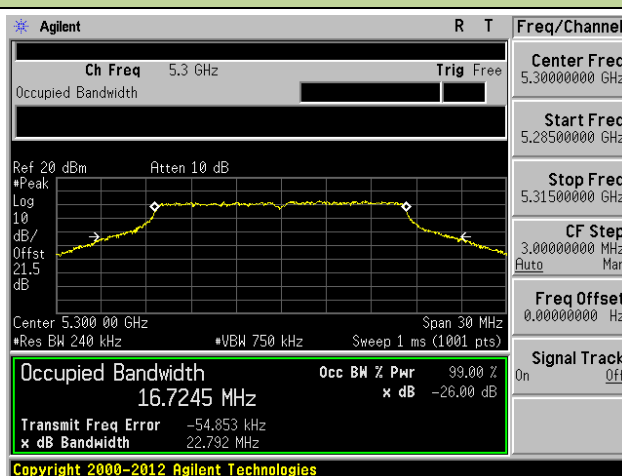

Channel 60 (5300MHz)