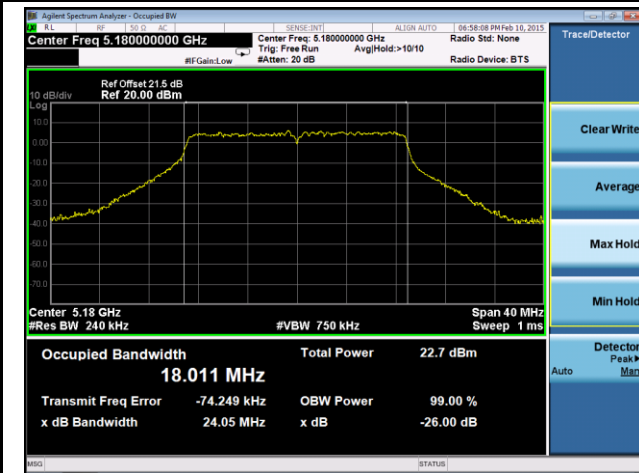

802.11ac-VHT20 26dB Bandwidth & 99% Bandwidth - Ant 2 / Ant 0 + 1 + 2 + 3

Channel 36 (5180MHz)