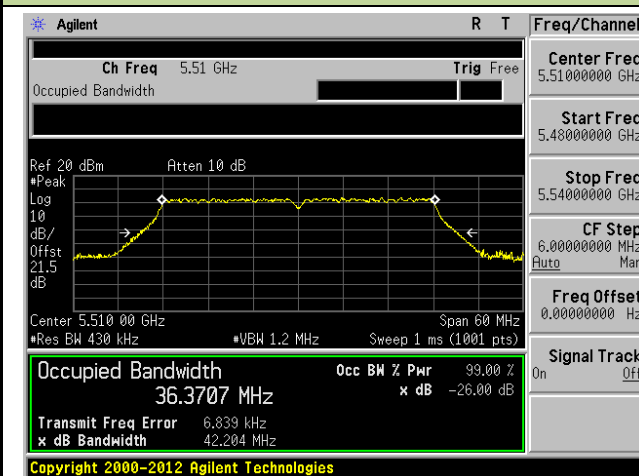

**802.11ac-VHT20 26dB Bandwidth & 99% Bandwidth - Ant 1 / Ant 0 + 1 + 2 + 3**
**Channel 36 (5180MHz)**

**Channel 44 (5220MHz)**

**Channel 48 (5240MHz)**

**Channel 52 (5260MHz)**

**Channel 60 (5300MHz)**

**Channel 64 (5320MHz)**

### Channel 165 (5825MHz)

**802.11ac-VHT40 26dB Bandwidth & 99% Bandwidth - Ant 1 / Ant 0 + 1 + 2 + 3**
**Channel 38 (5190MHz)**

**Channel 46 (5230MHz)**

**Channel 54 (5270MHz)**

**Channel 62 (5310MHz)**

**Channel 102 (5510MHz)**