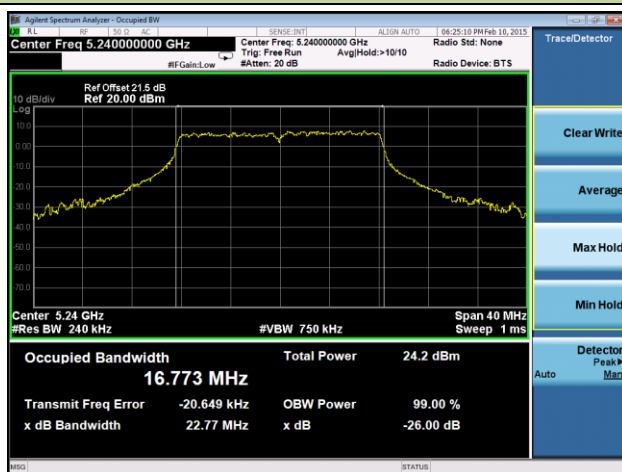

Channel 48 (5240MHz)