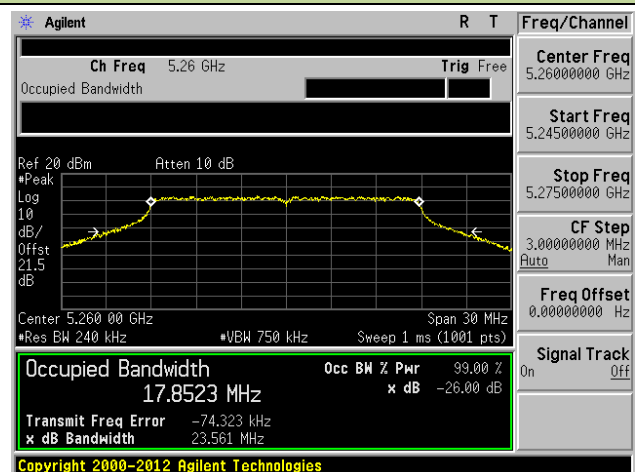

Channel 52 (5260MHz)