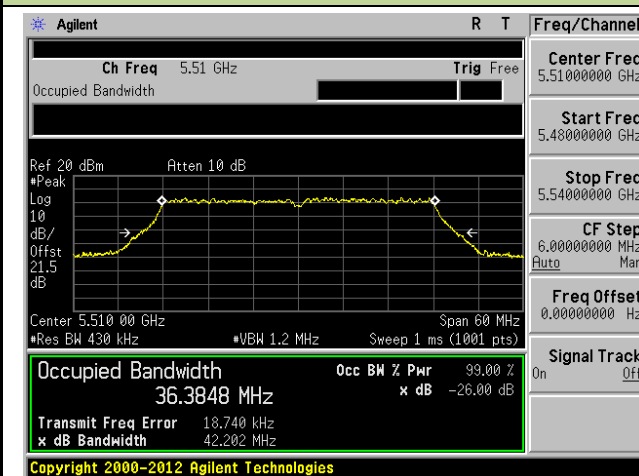

Channel 102 (5510MHz)