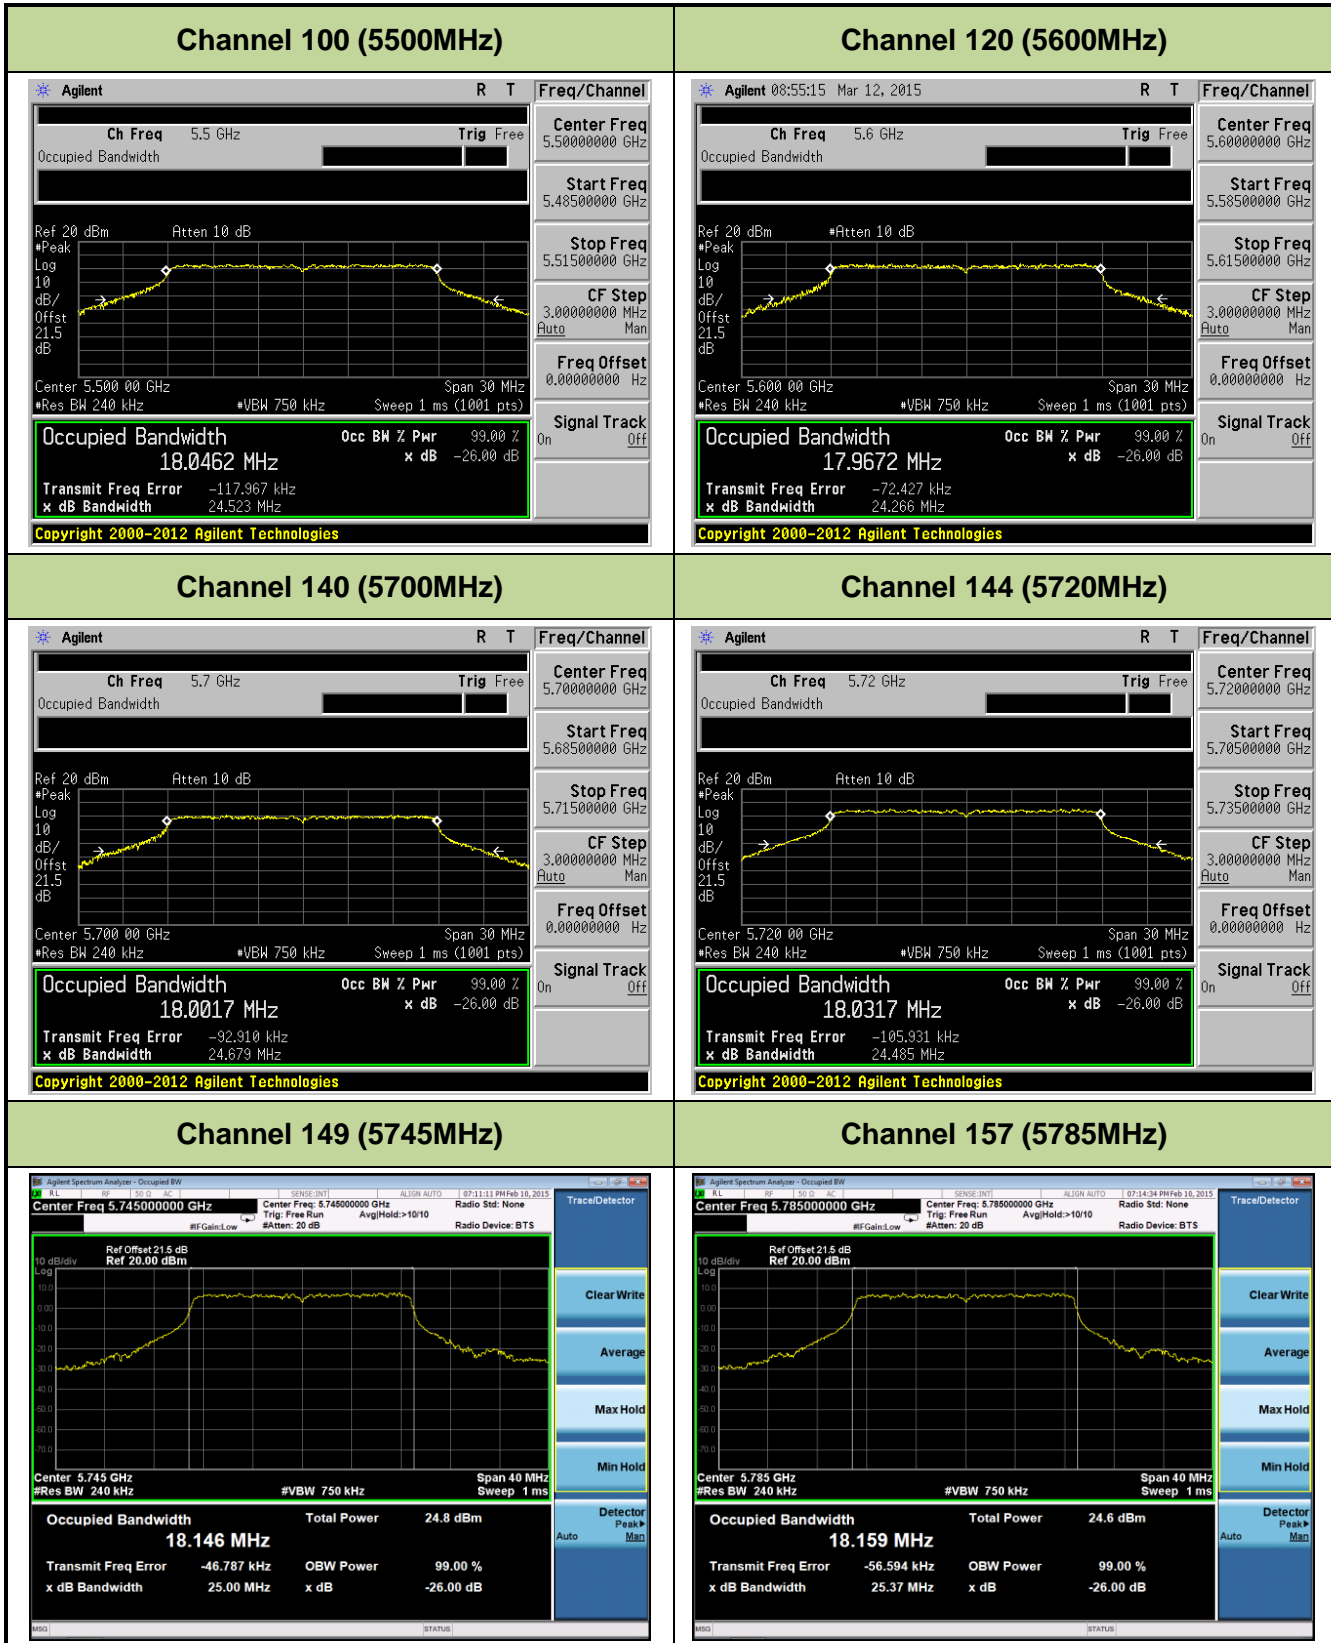

**802.11ac-VHT20 26dB Bandwidth & 99% Bandwidth - Ant 1 / Ant 0 + 1 + 2 + 3**
**Channel 36 (5180MHz)**

**Channel 44 (5220MHz)**

**Channel 48 (5240MHz)**

**Channel 52 (5260MHz)**

**Channel 60 (5300MHz)**

**Channel 64 (5320MHz)**

### Channel 165 (5825MHz)

**802.11ac-VHT40 26dB Bandwidth & 99% Bandwidth - Ant 1 / Ant 0 + 1 + 2 + 3**
**Channel 38 (5190MHz)**

**Channel 46 (5230MHz)**

**Channel 54 (5270MHz)**

**Channel 62 (5310MHz)**

**Channel 102 (5510MHz)**

**Channel 118 (5590MHz)**

**802.11ac-VHT80 26dB Bandwidth & 99% Bandwidth - Ant 1 / Ant 0 + 1 + 2 + 3**
**Channel 42 (5210MHz)**

**Channel 58 (5290MHz)**

**Channel 106 (5530MHz)**

**Channel 122 (5610MHz)**