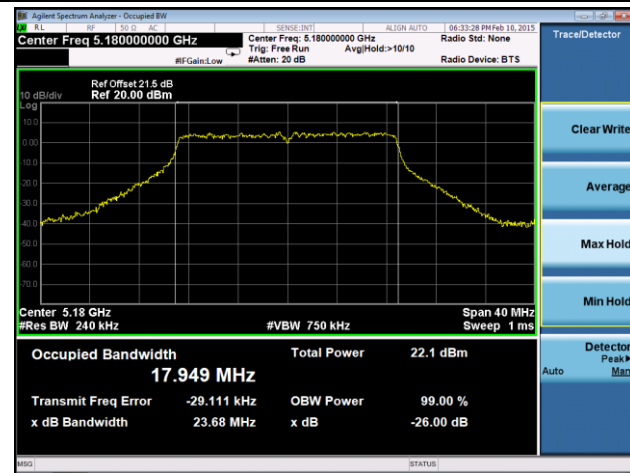

802.11n-HT20 26dB Bandwidth & 99% Bandwidth - Ant 2 / Ant 0 + 1 + 2 + 3

Channel 36 (5180MHz)