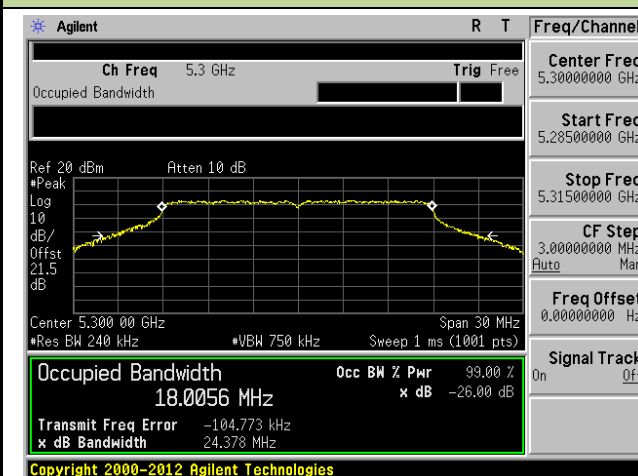

**802.11ac-VHT20 26dB Bandwidth & 99% Bandwidth - Ant 1 / Ant 0 + 1 + 2 + 3**
**Channel 36 (5180MHz)**

**Channel 44 (5220MHz)**

**Channel 48 (5240MHz)**

**Channel 52 (5260MHz)**

**Channel 60 (5300MHz)**

**Channel 64 (5320MHz)**

### Channel 165 (5825MHz)

**802.11ac-VHT40 26dB Bandwidth & 99% Bandwidth - Ant 1 / Ant 0 + 1 + 2 + 3**
**Channel 38 (5190MHz)**

**Channel 46 (5230MHz)**

**Channel 54 (5270MHz)**

**Channel 62 (5310MHz)**

**Channel 102 (5510MHz)**