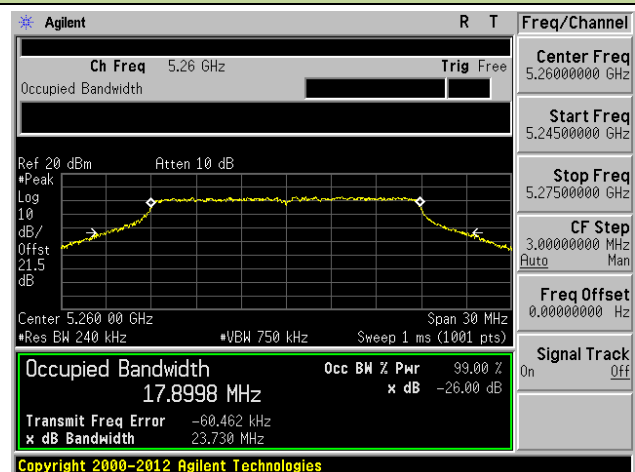

Channel 52 (5260MHz)