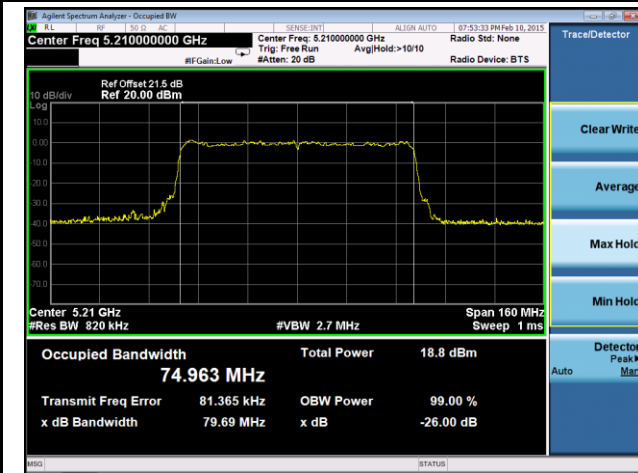

802.11ac-VHT80 26dB Bandwidth & 99% Bandwidth - Ant 1 / Ant 0 + 1 + 2 + 3

Channel 42 (5210MHz)