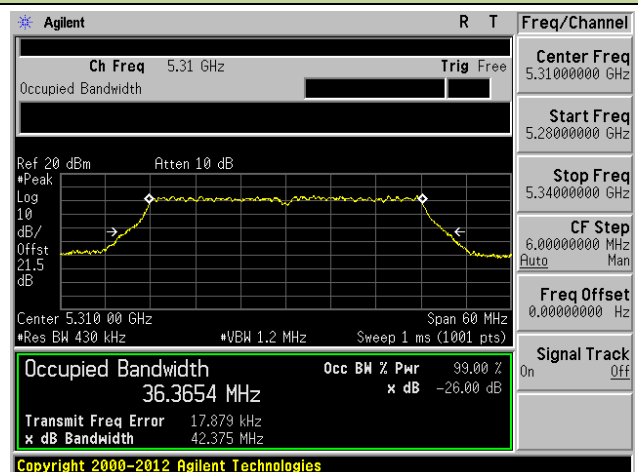

Channel 62 (5310MHz)