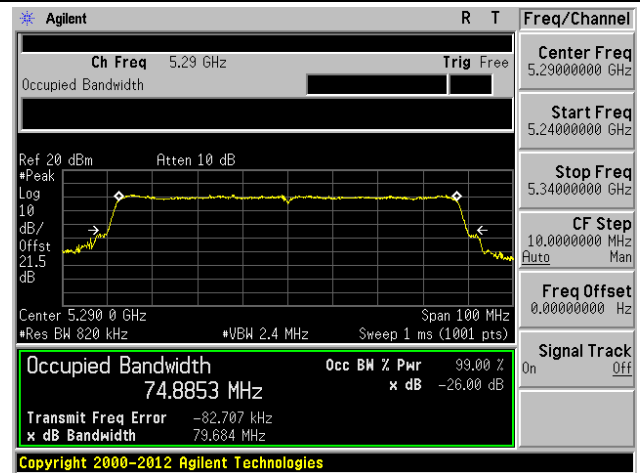

Channel 58 (5290MHz)