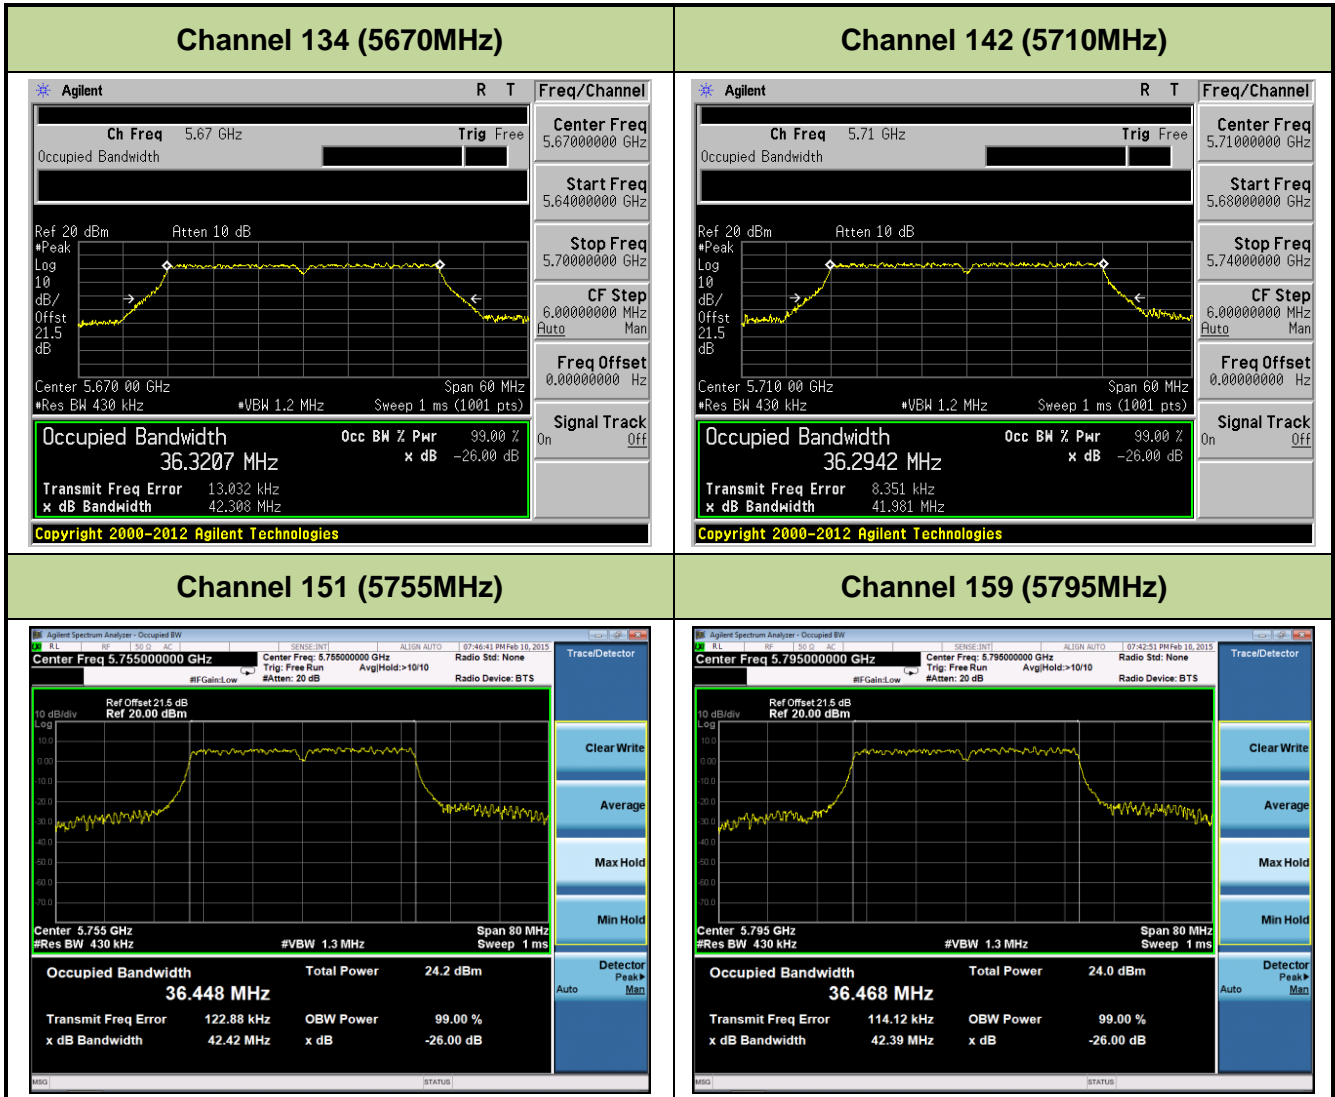

**802.11ac-VHT20 26dB Bandwidth & 99% Bandwidth - Ant 1 / Ant 0 + 1 + 2 + 3**
**Channel 36 (5180MHz)**

**Channel 44 (5220MHz)**

**Channel 48 (5240MHz)**

**Channel 52 (5260MHz)**

**Channel 60 (5300MHz)**

**Channel 64 (5320MHz)**

### Channel 165 (5825MHz)

**802.11ac-VHT40 26dB Bandwidth & 99% Bandwidth - Ant 1 / Ant 0 + 1 + 2 + 3**
**Channel 38 (5190MHz)**

**Channel 46 (5230MHz)**

**Channel 54 (5270MHz)**

**Channel 62 (5310MHz)**

**Channel 102 (5510MHz)**

**Channel 118 (5590MHz)**

**802.11ac-VHT80 26dB Bandwidth & 99% Bandwidth - Ant 1 / Ant 0 + 1 + 2 + 3**
**Channel 42 (5210MHz)**

**Channel 58 (5290MHz)**

**Channel 106 (5530MHz)**

**Channel 122 (5610MHz)**