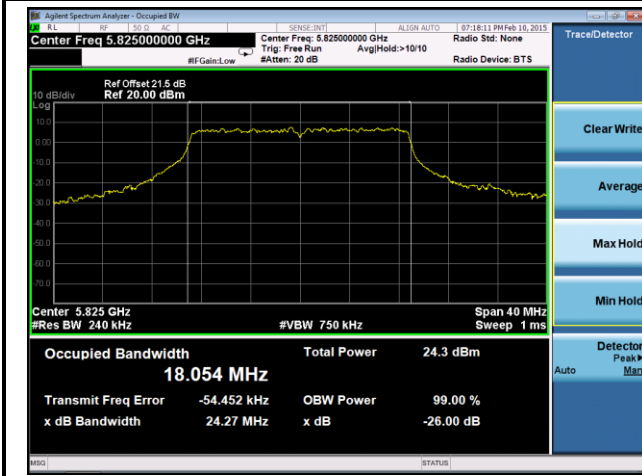

Channel 165 (5825MHz)