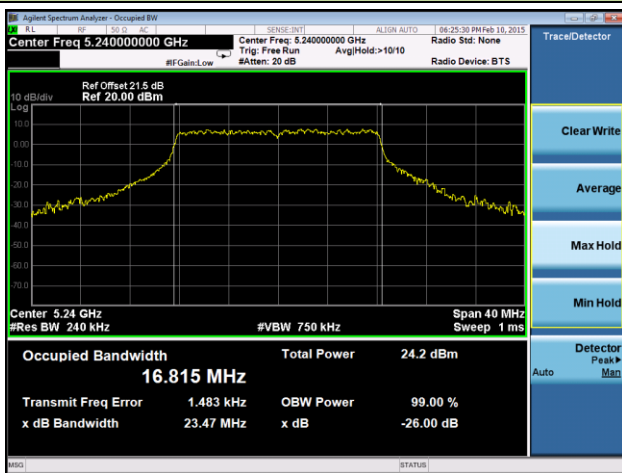

Channel 48 (5240MHz)