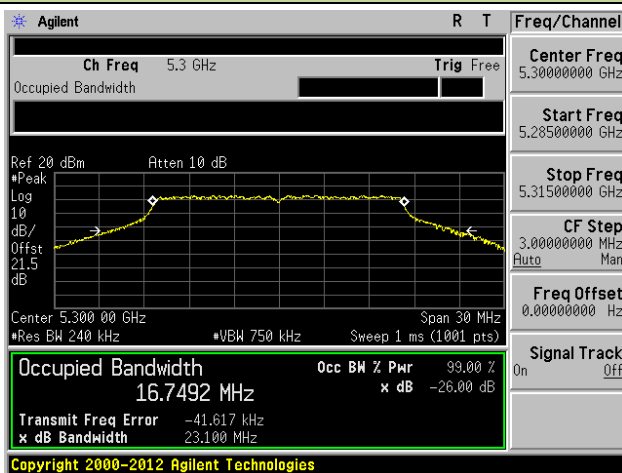

Channel 60 (5300MHz)