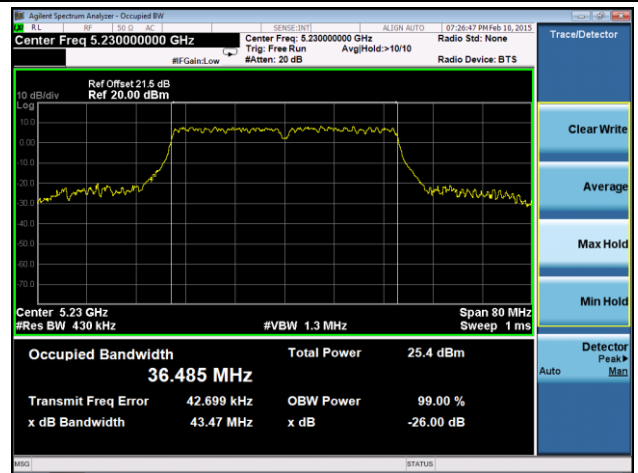

**802.11ac-VHT20 26dB Bandwidth & 99% Bandwidth - Ant 1 / Ant 0 + 1 + 2 + 3**
**Channel 36 (5180MHz)**

**Channel 44 (5220MHz)**

**Channel 48 (5240MHz)**

**Channel 52 (5260MHz)**

**Channel 60 (5300MHz)**

**Channel 64 (5320MHz)**

### Channel 165 (5825MHz)

**802.11ac-VHT40 26dB Bandwidth & 99% Bandwidth - Ant 1 / Ant 0 + 1 + 2 + 3**
**Channel 38 (5190MHz)**

**Channel 46 (5230MHz)**

**Channel 54 (5270MHz)**

**Channel 62 (5310MHz)**

**Channel 102 (5510MHz)**