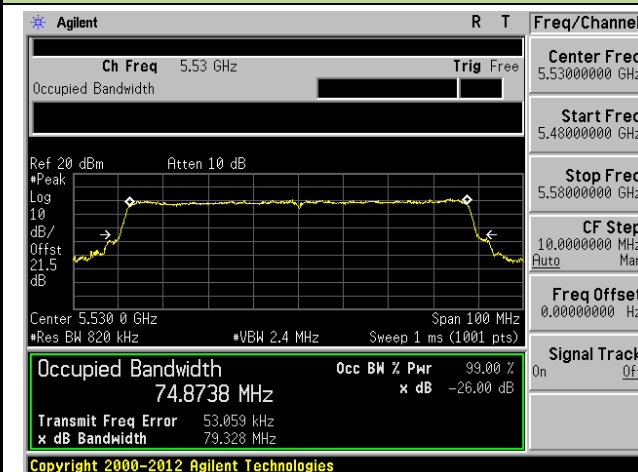

Channel 106 (5530MHz)