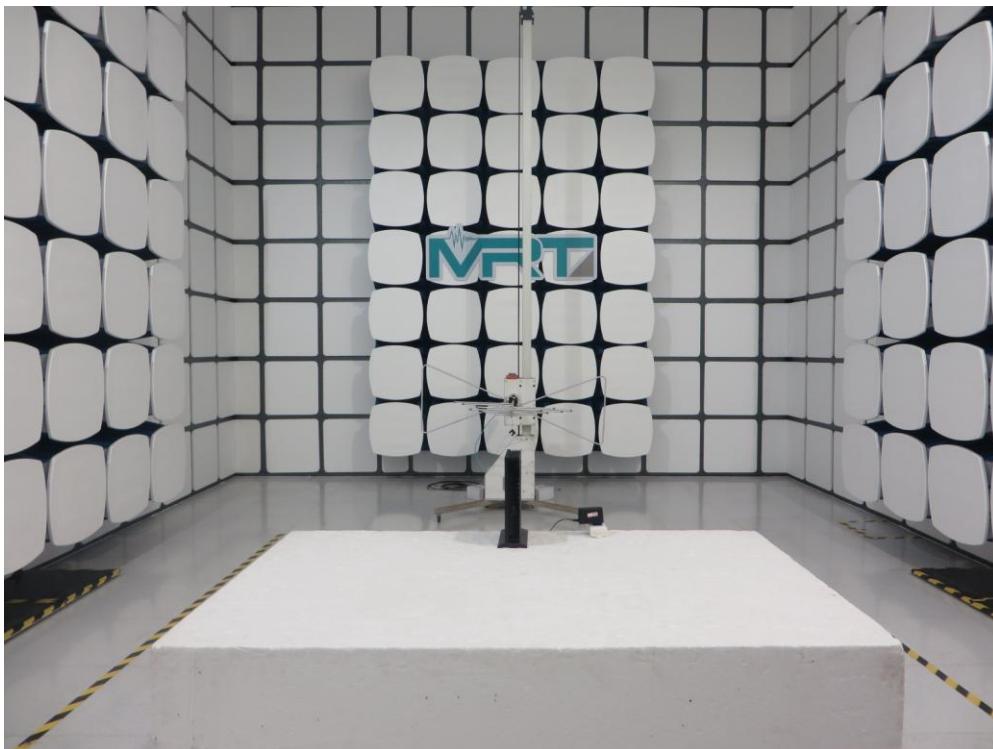

## Test Setup Photo

Description: Front view of Conducted Emission Test Setup (844G-2)

Description: Back view of Conducted Emission Test Setup (844G-2)

Description: Radiated Emission Test Setup for 9kHz ~ 30MHz

Description: Radiated Emission Test Setup for 30MHz ~ 1GHz

Description: Radiated Emission Test Setup for 1GHz ~ 18GHz

Description: Radiated Emission Test Setup for 18GHz ~ 40GHz