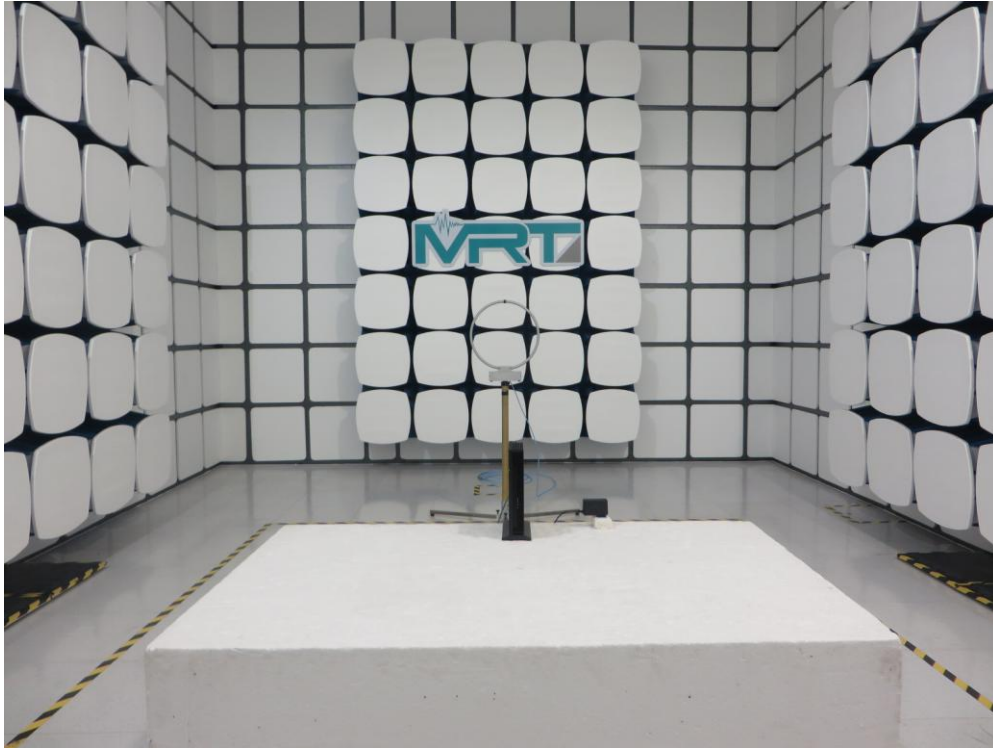

## Test Setup Photo

Description: Front view of Conducted Emission Test Setup (844G-2)

Description: Back view of Conducted Emission Test Setup (844G-2)

Description: Radiated Emission Test Setup for 9kHz ~ 30MHz

Description: Radiated Emission Test Setup for 30MHz ~ 1GHz

Description: Radiated Emission Test Setup for 1GHz ~ 18GHz

Description: Radiated Emission Test Setup for 18GHz ~ 40GHz