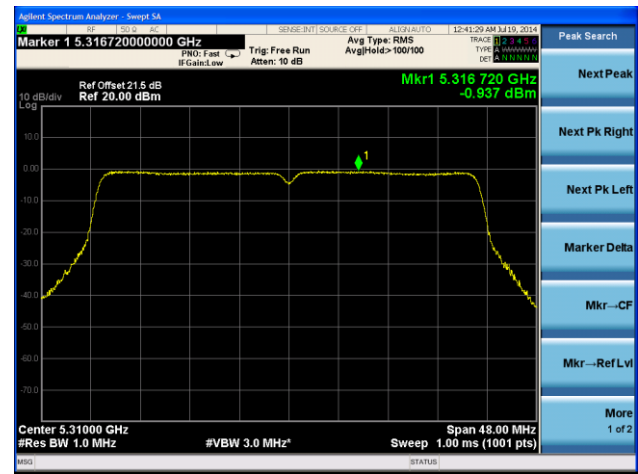

Channel 54 (5270MHz)

Channel 62 (5310MHz)

Channel 102 (5510MHz)

Channel 118 (5550MHz)

Channel 134 (5670MHz)

Channel 142 (5710MHz)

802.11ac-VHT80 PSD - Ant 0 / Ant 0 + 1 + 2 + 3, Beam Forming

Channel 42 (5210MHz)

Channel 58 (5290MHz)

Channel 106 (5530MHz)

Channel 138 (5690MHz)

802.11n-HT20 PSD - Ant 1 / Ant 0 + 1 + 2 + 3, Beam Forming

Channel 36 (5180MHz)

Channel 44 (5220MHz)

Channel 48 (5240MHz)

Channel 52 (5260MHz)