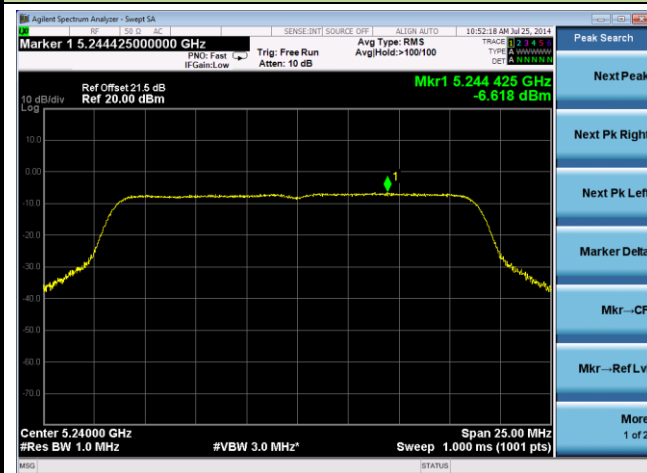

Channel 58 (5290MHz)

Channel 106 (5530MHz)

Channel 138 (5690MHz)

802.11n-HT20 PSD - Ant 2 / Ant 0 + 1 + 2 + 3, Beam Forming

Channel 36 (5180MHz)

Channel 44 (5220MHz)

Channel 48 (5240MHz)

Channel 52 (5260MHz)

Channel 60 (5300MHz)

Channel 64 (5320MHz)