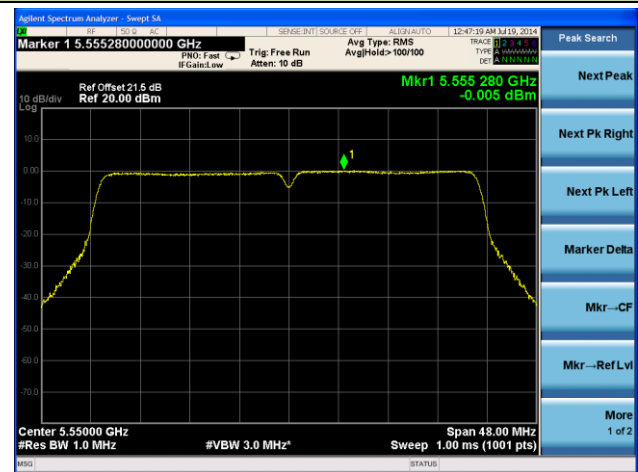

Channel 54 (5270MHz)

Channel 62 (5310MHz)

Channel 102 (5510MHz)

Channel 118 (5550MHz)

Channel 134 (5670MHz)

Channel 142 (5710MHz)

802.11ac-VHT80 PSD - Ant 0 / Ant 0 + 1 + 2 + 3, Beam Forming

Channel 42 (5210MHz)

Channel 58 (5290MHz)

Channel 106 (5530MHz)

Channel 138 (5690MHz)

802.11n-HT20 PSD - Ant 1 / Ant 0 + 1 + 2 + 3, Beam Forming

Channel 36 (5180MHz)

Channel 44 (5220MHz)

Channel 48 (5240MHz)

Channel 52 (5260MHz)