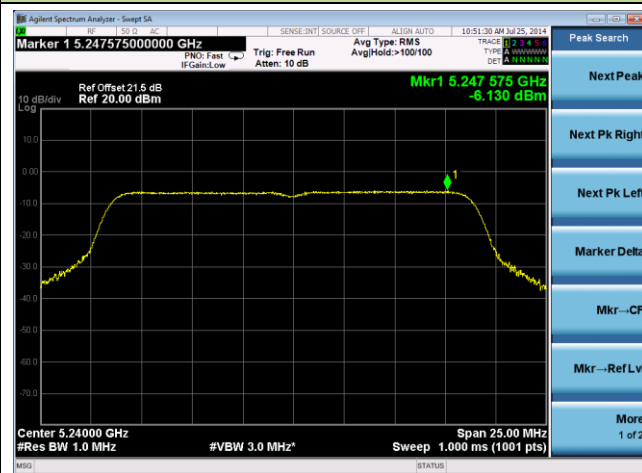

Channel 58 (5290MHz)

Channel 106 (5530MHz)

Channel 138 (5690MHz)

802.11n-HT20 PSD - Ant 1 / Ant 0 + 1 + 2 + 3, Beam Forming

Channel 36 (5180MHz)

Channel 44 (5220MHz)

Channel 48 (5240MHz)

Channel 52 (5260MHz)

Channel 60 (5300MHz)

Channel 64 (5320MHz)

Channel 100 (5500MHz)

Channel 116 (5580MHz)

Channel 140 (5700MHz)

802.11ac-VHT20 PSD - Ant 1 / Ant 0 + 1 + 2 + 3, Beam Forming
Channel 36 (5180MHz)

Channel 44 (5220MHz)