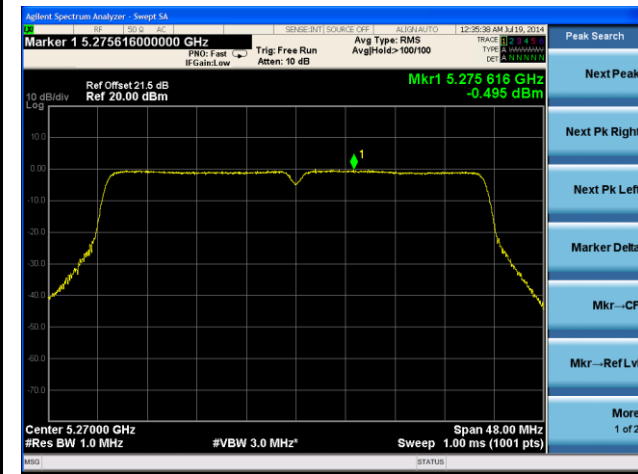

Channel 54 (5270MHz)

Channel 62 (5310MHz)

Channel 102 (5510MHz)

Channel 118 (5550MHz)

Channel 134 (5670MHz)

Channel 142 (5710MHz)

802.11ac-VHT80 PSD - Ant 0 / Ant 0 + 1 + 2 + 3, Beam Forming

Channel 42 (5210MHz)

Channel 58 (5290MHz)

Channel 106 (5530MHz)

Channel 138 (5690MHz)

802.11n-HT20 PSD - Ant 1 / Ant 0 + 1 + 2 + 3, Beam Forming

Channel 36 (5180MHz)

Channel 44 (5220MHz)

Channel 48 (5240MHz)

Channel 52 (5260MHz)