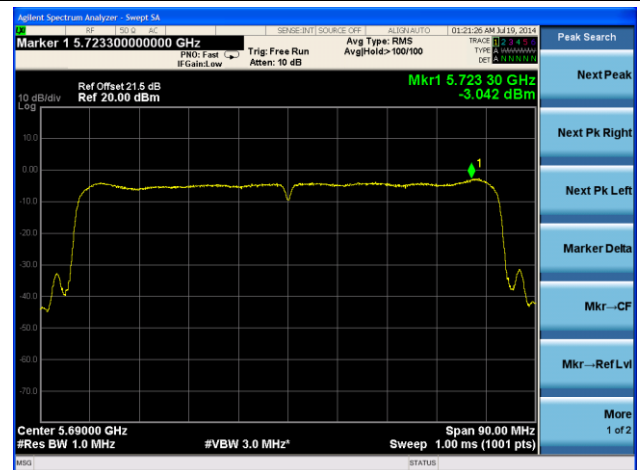

Channel 54 (5270MHz)

Channel 62 (5310MHz)

Channel 102 (5510MHz)

Channel 118 (5550MHz)

Channel 134 (5670MHz)

Channel 142 (5710MHz)

802.11ac-VHT80 PSD - Ant 1 / Ant 0 + 1 + 2 + 3, Beam Forming

Channel 42 (5210MHz)

Channel 58 (5290MHz)

Channel 106 (5530MHz)

Channel 138 (5690MHz)

802.11n-HT20 PSD - Ant 2 / Ant 0 + 1 + 2 + 3, Beam Forming

Channel 36 (5180MHz)

Channel 44 (5220MHz)

Channel 48 (5240MHz)

Channel 52 (5260MHz)