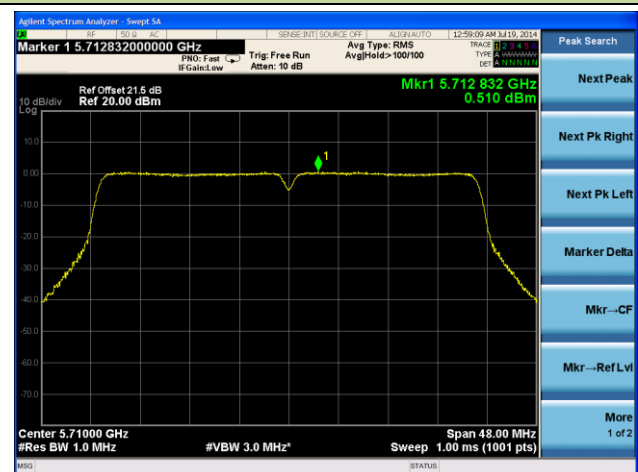

Channel 54 (5270MHz)

Channel 62 (5310MHz)

Channel 102 (5510MHz)

Channel 118 (5550MHz)

Channel 134 (5670MHz)

Channel 142 (5710MHz)

802.11ac-VHT80 PSD - Ant 0 / Ant 0 + 1 + 2 + 3, Beam Forming

Channel 42 (5210MHz)

Channel 58 (5290MHz)

Channel 106 (5530MHz)

Channel 138 (5690MHz)

802.11n-HT20 PSD - Ant 1 / Ant 0 + 1 + 2 + 3, Beam Forming

Channel 36 (5180MHz)

Channel 44 (5220MHz)

Channel 48 (5240MHz)

Channel 52 (5260MHz)