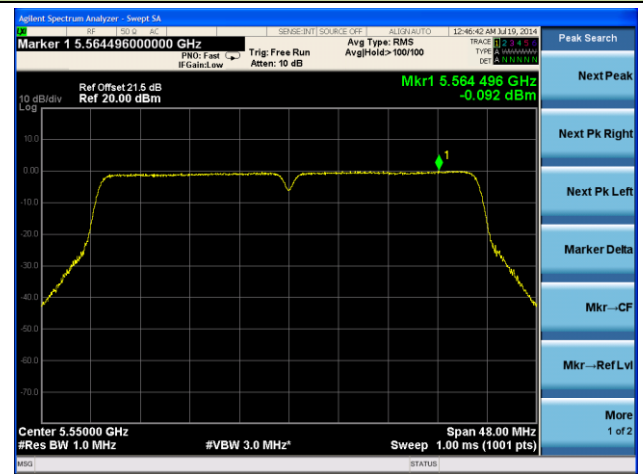

Channel 60 (5300MHz)

Channel 64 (5320MHz)

Channel 100 (5500MHz)

Channel 116 (5580MHz)

Channel 140 (5700MHz)

802.11ac-VHT20 PSD - Ant 1 / Ant 0 + 1 + 2 + 3, Beam Forming
Channel 36 (5180MHz)

Channel 44 (5220MHz)

Channel 54 (5270MHz)

Channel 62 (5310MHz)

Channel 102 (5510MHz)

Channel 118 (5550MHz)

Channel 134 (5670MHz)

Channel 142 (5710MHz)

802.11ac-VHT80 PSD - Ant 1 / Ant 0 + 1 + 2 + 3, Beam Forming

Channel 42 (5210MHz)