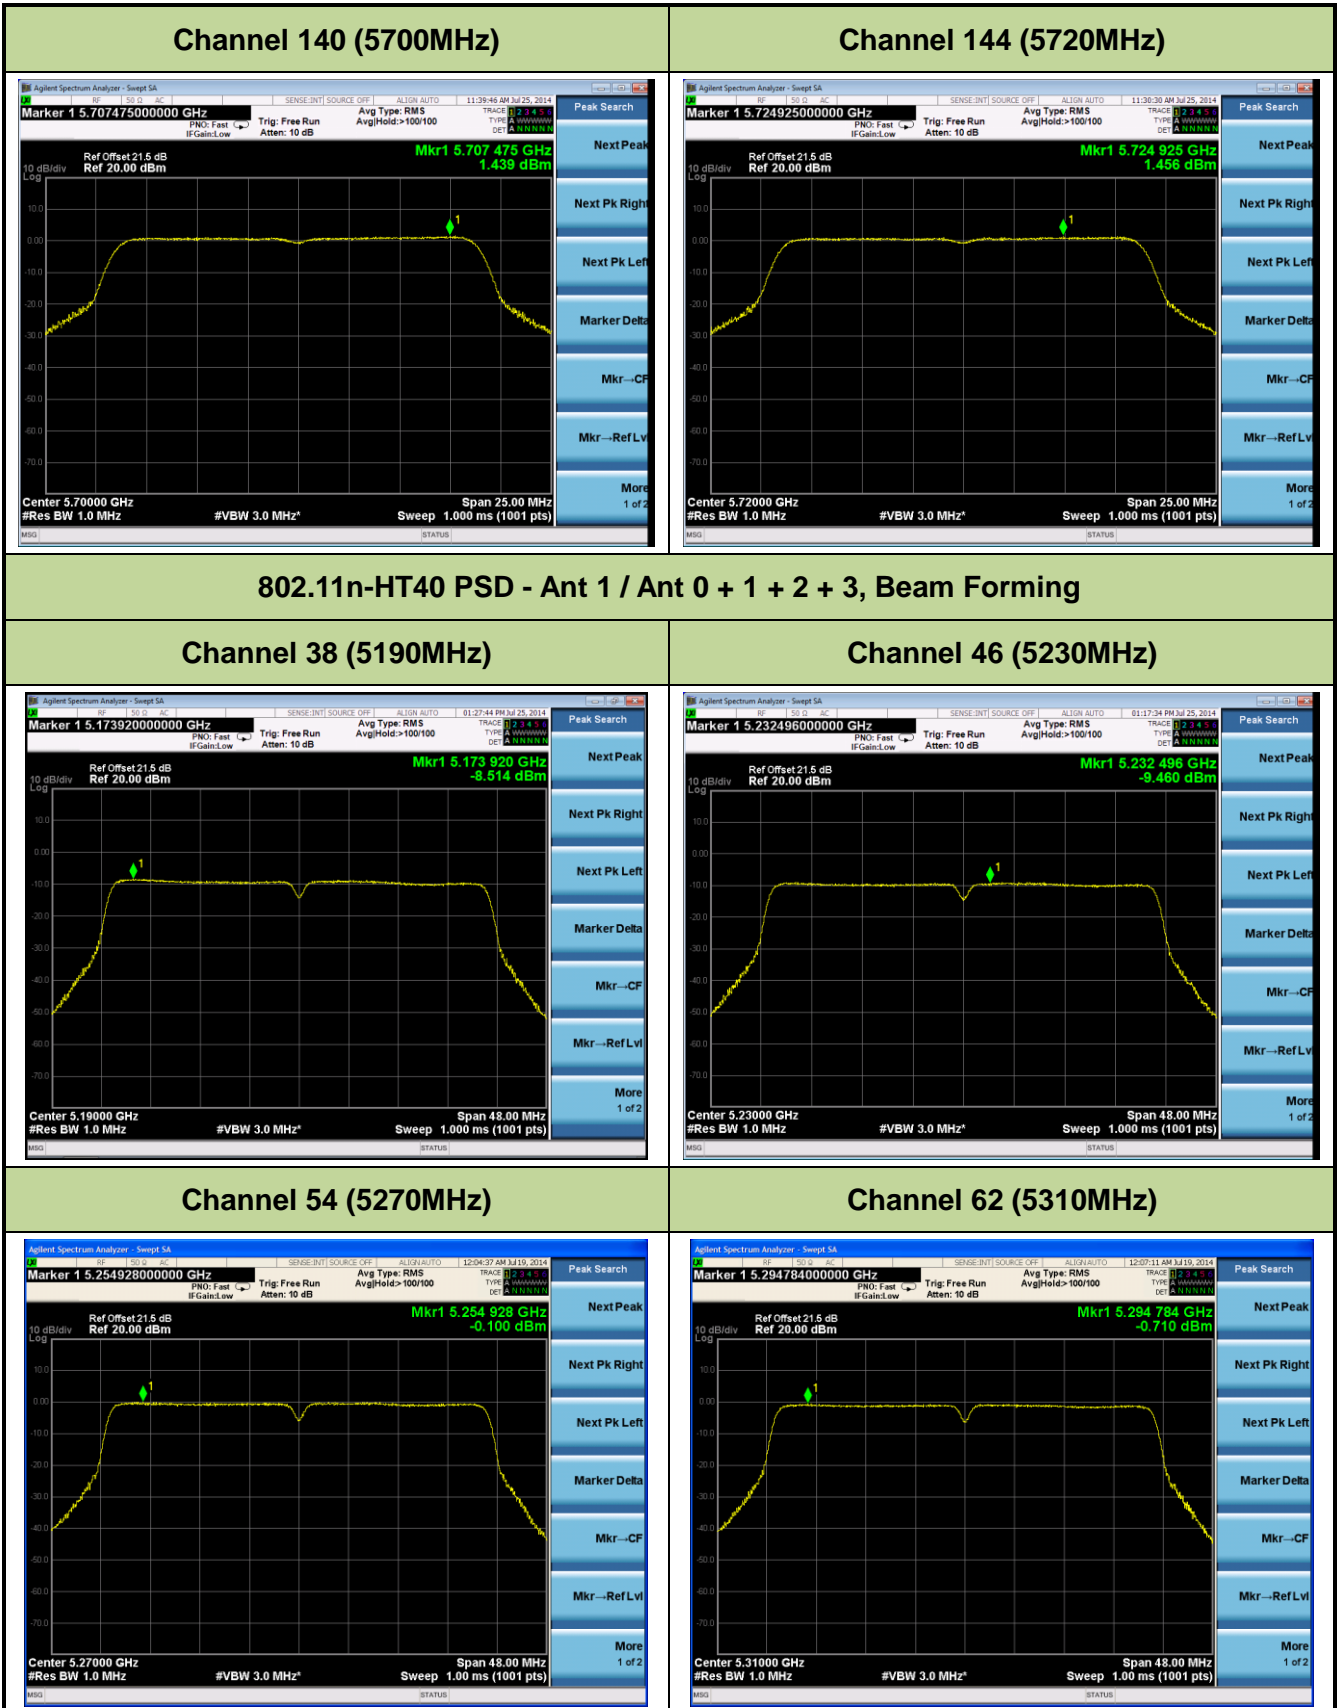

Channel 58 (5290MHz)

Channel 106 (5530MHz)

Channel 138 (5690MHz)

802.11n-HT20 PSD - Ant 1 / Ant 0 + 1 + 2 + 3, Beam Forming

Channel 36 (5180MHz)

Channel 44 (5220MHz)

Channel 48 (5240MHz)

Channel 52 (5260MHz)

Channel 60 (5300MHz)

Channel 64 (5320MHz)

Channel 100 (5500MHz)

Channel 116 (5580MHz)

Channel 140 (5700MHz)

802.11ac-VHT20 PSD - Ant 1 / Ant 0 + 1 + 2 + 3, Beam Forming
Channel 36 (5180MHz)

Channel 44 (5220MHz)

Channel 54 (5270MHz)

Channel 62 (5310MHz)

Channel 102 (5510MHz)

Channel 118 (5550MHz)

Channel 134 (5670MHz)

Channel 142 (5710MHz)

802.11ac-VHT80 PSD - Ant 1 / Ant 0 + 1 + 2 + 3, Beam Forming

Channel 42 (5210MHz)

Channel 58 (5290MHz)

Channel 106 (5530MHz)

Channel 138 (5690MHz)

802.11n-HT20 PSD - Ant 2 / Ant 0 + 1 + 2 + 3, Beam Forming

Channel 36 (5180MHz)

Channel 44 (5220MHz)

Channel 48 (5240MHz)

Channel 52 (5260MHz)