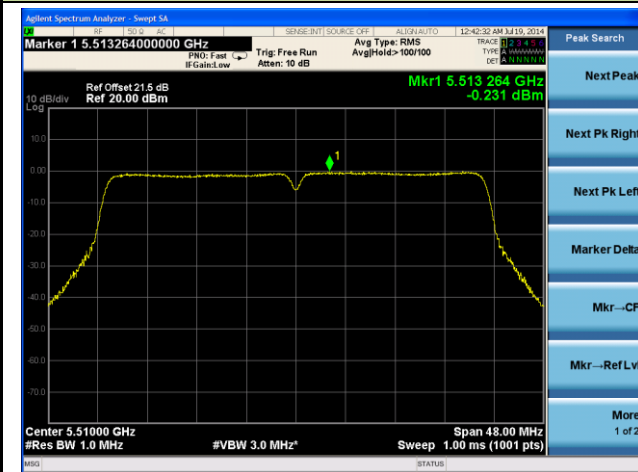

Channel 54 (5270MHz)

Channel 62 (5310MHz)

Channel 102 (5510MHz)

Channel 118 (5550MHz)

Channel 134 (5670MHz)

Channel 142 (5710MHz)

802.11ac-VHT80 PSD - Ant 0 / Ant 0 + 1 + 2 + 3, Beam Forming

Channel 42 (5210MHz)

Channel 58 (5290MHz)

Channel 106 (5530MHz)

Channel 138 (5690MHz)

802.11n-HT20 PSD - Ant 1 / Ant 0 + 1 + 2 + 3, Beam Forming

Channel 36 (5180MHz)

Channel 44 (5220MHz)

Channel 48 (5240MHz)

Channel 52 (5260MHz)