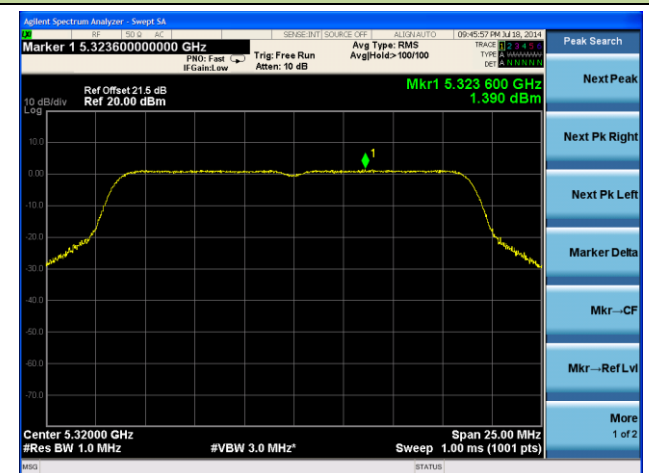

Channel 58 (5290MHz)

Channel 106 (5530MHz)

Channel 138 (5690MHz)

802.11n-HT20 PSD - Ant 1 / Ant 0 + 1 + 2 + 3, Beam Forming

Channel 36 (5180MHz)

Channel 44 (5220MHz)

Channel 48 (5240MHz)

Channel 52 (5260MHz)

Channel 60 (5300MHz)

Channel 64 (5320MHz)

Channel 100 (5500MHz)

Channel 116 (5580MHz)

Channel 140 (5700MHz)

802.11ac-VHT20 PSD - Ant 1 / Ant 0 + 1 + 2 + 3, Beam Forming
Channel 36 (5180MHz)

Channel 44 (5220MHz)