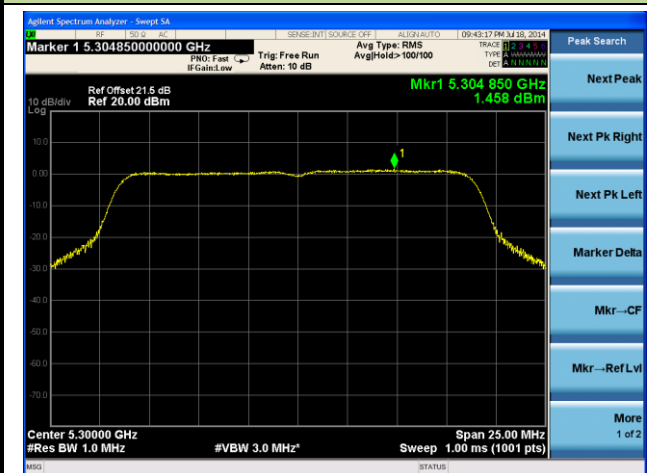

Channel 58 (5290MHz)

Channel 106 (5530MHz)

Channel 138 (5690MHz)

802.11n-HT20 PSD - Ant 2 / Ant 0 + 1 + 2 + 3, Beam Forming

Channel 36 (5180MHz)

Channel 44 (5220MHz)

Channel 48 (5240MHz)

Channel 52 (5260MHz)

Channel 60 (5300MHz)

Channel 64 (5320MHz)