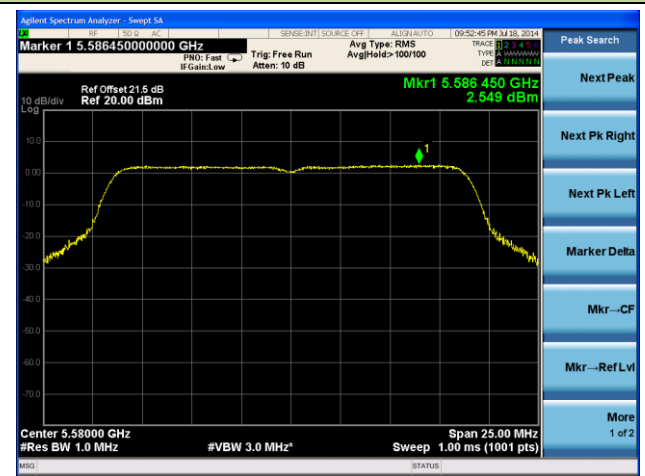

Channel 58 (5290MHz)

Channel 106 (5530MHz)

Channel 138 (5690MHz)

802.11n-HT20 PSD - Ant 1 / Ant 0 + 1 + 2 + 3, Beam Forming

Channel 36 (5180MHz)

Channel 44 (5220MHz)

Channel 48 (5240MHz)

Channel 52 (5260MHz)

Channel 60 (5300MHz)

Channel 64 (5320MHz)

Channel 100 (5500MHz)

Channel 116 (5580MHz)

Channel 140 (5700MHz)

802.11ac-VHT20 PSD - Ant 1 / Ant 0 + 1 + 2 + 3, Beam Forming
Channel 36 (5180MHz)

Channel 44 (5220MHz)