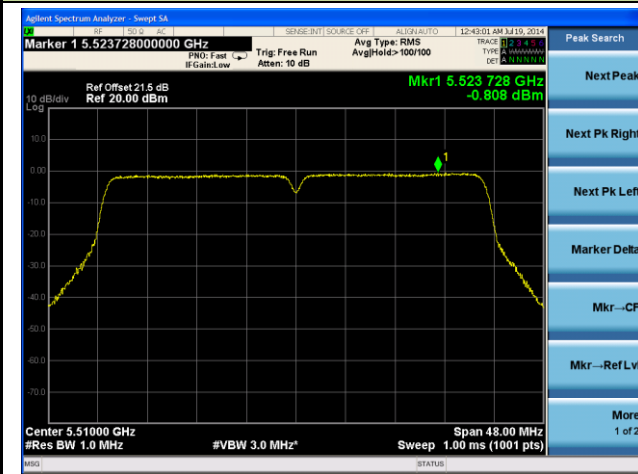

Channel 60 (5300MHz)

Channel 64 (5320MHz)

Channel 100 (5500MHz)

Channel 116 (5580MHz)

Channel 140 (5700MHz)

802.11ac-VHT20 PSD - Ant 1 / Ant 0 + 1 + 2 + 3, Beam Forming
Channel 36 (5180MHz)

Channel 44 (5220MHz)

Channel 54 (5270MHz)

Channel 62 (5310MHz)

Channel 102 (5510MHz)

Channel 118 (5550MHz)

Channel 134 (5670MHz)

Channel 142 (5710MHz)

802.11ac-VHT80 PSD - Ant 1 / Ant 0 + 1 + 2 + 3, Beam Forming

Channel 42 (5210MHz)