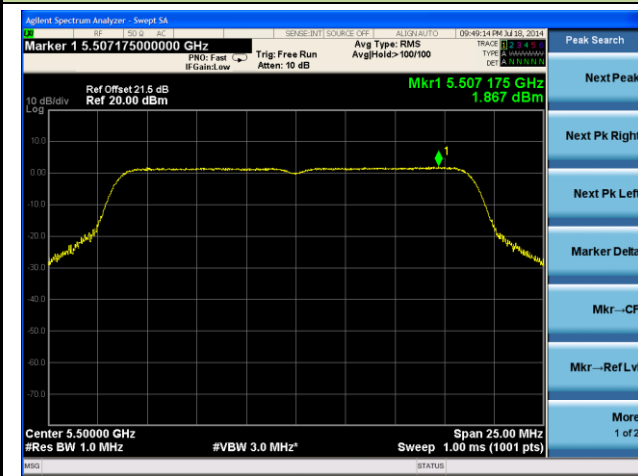

Channel 58 (5290MHz)

Channel 106 (5530MHz)

Channel 138 (5690MHz)

802.11n-HT20 PSD - Ant 1 / Ant 0 + 1 + 2 + 3, Beam Forming

Channel 36 (5180MHz)

Channel 44 (5220MHz)

Channel 48 (5240MHz)

Channel 52 (5260MHz)

Channel 60 (5300MHz)

Channel 64 (5320MHz)

Channel 100 (5500MHz)

Channel 116 (5580MHz)

Channel 140 (5700MHz)

802.11ac-VHT20 PSD - Ant 1 / Ant 0 + 1 + 2 + 3, Beam Forming
Channel 36 (5180MHz)

Channel 44 (5220MHz)