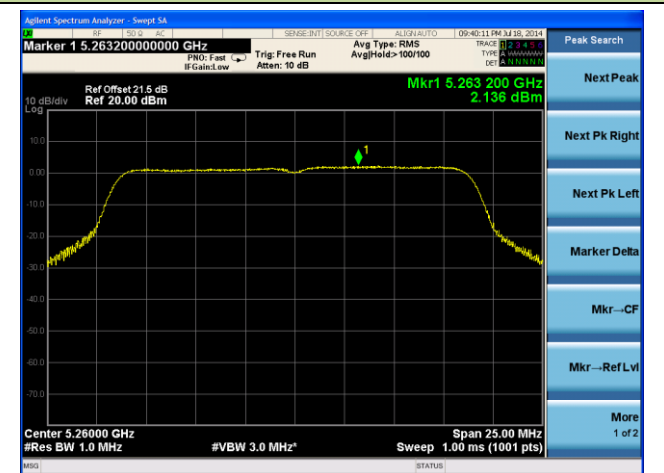

Channel 58 (5290MHz)

Channel 106 (5530MHz)

Channel 138 (5690MHz)

802.11n-HT20 PSD - Ant 2 / Ant 0 + 1 + 2 + 3, Beam Forming

Channel 36 (5180MHz)

Channel 44 (5220MHz)

Channel 48 (5240MHz)

Channel 52 (5260MHz)

Channel 60 (5300MHz)

Channel 64 (5320MHz)