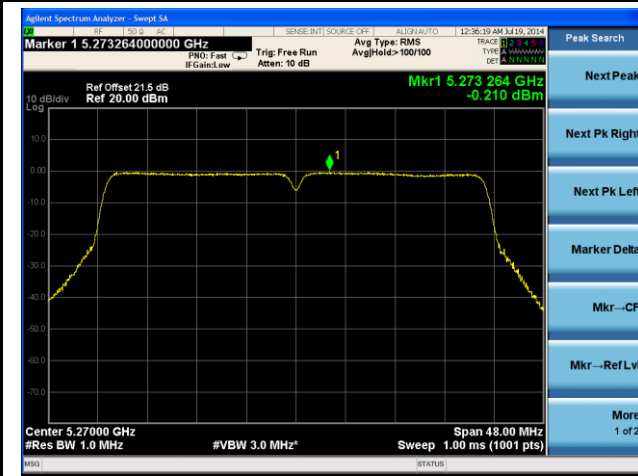

Channel 60 (5300MHz)

Channel 64 (5320MHz)

Channel 100 (5500MHz)

Channel 116 (5580MHz)

Channel 140 (5700MHz)

802.11ac-VHT20 PSD - Ant 1 / Ant 0 + 1 + 2 + 3, Beam Forming
Channel 36 (5180MHz)

Channel 44 (5220MHz)

Channel 54 (5270MHz)

Channel 62 (5310MHz)

Channel 102 (5510MHz)

Channel 118 (5550MHz)

Channel 134 (5670MHz)

Channel 142 (5710MHz)

802.11ac-VHT80 PSD - Ant 1 / Ant 0 + 1 + 2 + 3, Beam Forming

Channel 42 (5210MHz)