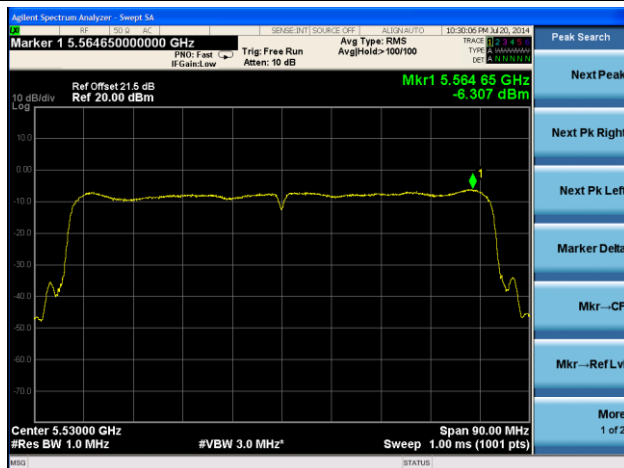

Channel 54 (5270MHz)

Channel 62 (5310MHz)

Channel 102 (5510MHz)

Channel 118 (5550MHz)

Channel 134 (5670MHz)

Channel 142 (5710MHz)

802.11ac-VHT80 PSD - Ant 0 / Ant 0 + 1 + 2 + 3, Beam Forming

Channel 42 (5210MHz)

Channel 58 (5290MHz)

Channel 106 (5530MHz)

Channel 138 (5690MHz)

802.11n-HT20 PSD - Ant 1 / Ant 0 + 1 + 2 + 3, Beam Forming

Channel 36 (5180MHz)

Channel 44 (5220MHz)

Channel 48 (5240MHz)

Channel 52 (5260MHz)