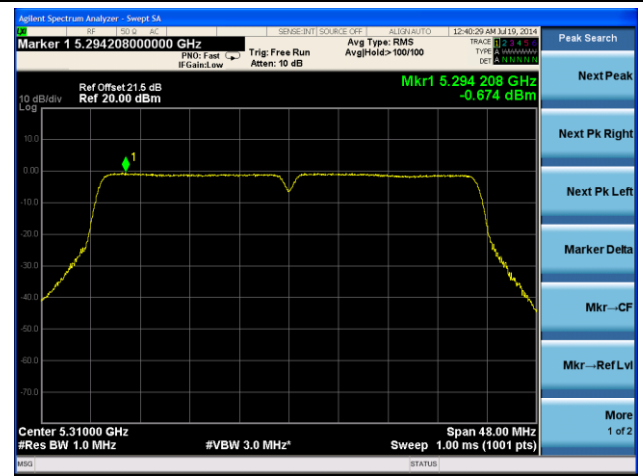

Channel 60 (5300MHz)

Channel 64 (5320MHz)

Channel 100 (5500MHz)

Channel 116 (5580MHz)

Channel 140 (5700MHz)

802.11ac-VHT20 PSD - Ant 1 / Ant 0 + 1 + 2 + 3, Beam Forming
Channel 36 (5180MHz)

Channel 44 (5220MHz)

Channel 54 (5270MHz)

Channel 62 (5310MHz)

Channel 102 (5510MHz)

Channel 118 (5550MHz)

Channel 134 (5670MHz)

Channel 142 (5710MHz)

802.11ac-VHT80 PSD - Ant 1 / Ant 0 + 1 + 2 + 3, Beam Forming

Channel 42 (5210MHz)