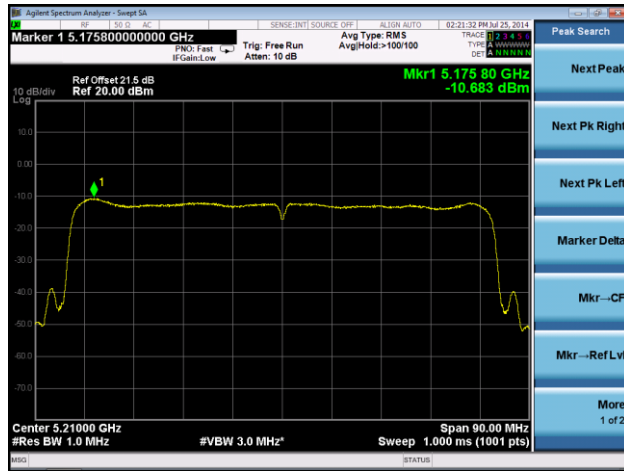

Channel 60 (5300MHz)

Channel 64 (5320MHz)

Channel 100 (5500MHz)

Channel 116 (5580MHz)

Channel 140 (5700MHz)

802.11ac-VHT20 PSD - Ant 1 / Ant 0 + 1 + 2 + 3, Beam Forming
Channel 36 (5180MHz)

Channel 44 (5220MHz)

Channel 54 (5270MHz)

Channel 62 (5310MHz)

Channel 102 (5510MHz)

Channel 118 (5550MHz)

Channel 134 (5670MHz)

Channel 142 (5710MHz)

802.11ac-VHT80 PSD - Ant 1 / Ant 0 + 1 + 2 + 3, Beam Forming

Channel 42 (5210MHz)