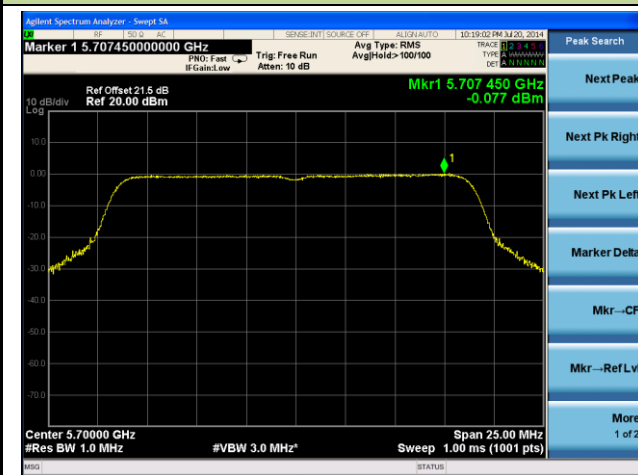

Channel 58 (5290MHz)

Channel 106 (5530MHz)

Channel 138 (5690MHz)

802.11n-HT20 PSD - Ant 1 / Ant 0 + 1 + 2 + 3, Beam Forming

Channel 36 (5180MHz)

Channel 44 (5220MHz)

Channel 48 (5240MHz)

Channel 52 (5260MHz)

Channel 60 (5300MHz)

Channel 64 (5320MHz)

Channel 100 (5500MHz)

Channel 116 (5580MHz)

Channel 140 (5700MHz)

802.11ac-VHT20 PSD - Ant 1 / Ant 0 + 1 + 2 + 3, Beam Forming
Channel 36 (5180MHz)

Channel 44 (5220MHz)