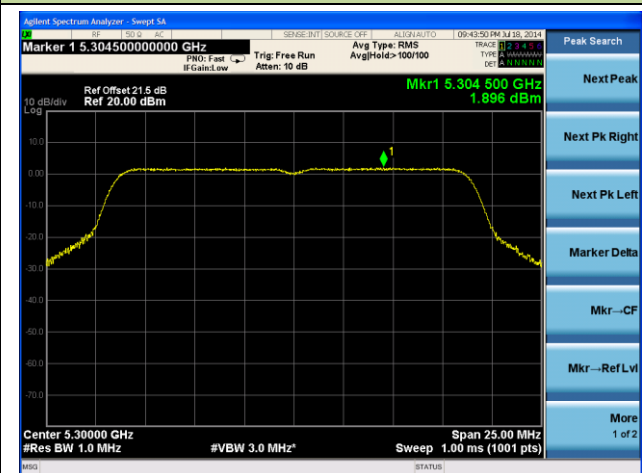

Channel 58 (5290MHz)

Channel 106 (5530MHz)

Channel 138 (5690MHz)

802.11n-HT20 PSD - Ant 1 / Ant 0 + 1 + 2 + 3, Beam Forming

Channel 36 (5180MHz)

Channel 44 (5220MHz)

Channel 48 (5240MHz)

Channel 52 (5260MHz)

Channel 60 (5300MHz)

Channel 64 (5320MHz)

Channel 100 (5500MHz)

Channel 116 (5580MHz)

Channel 140 (5700MHz)

802.11ac-VHT20 PSD - Ant 1 / Ant 0 + 1 + 2 + 3, Beam Forming
Channel 36 (5180MHz)

Channel 44 (5220MHz)