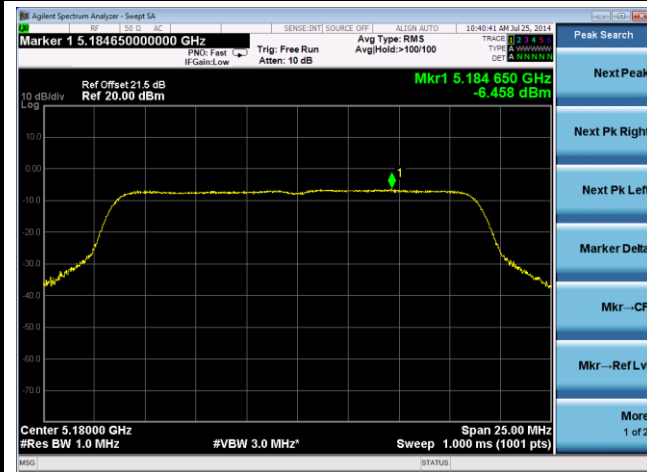

Channel 58 (5290MHz)

Channel 106 (5530MHz)

Channel 138 (5690MHz)

802.11n-HT20 PSD - Ant 2 / Ant 0 + 1 + 2 + 3, Beam Forming

Channel 36 (5180MHz)

Channel 44 (5220MHz)

Channel 48 (5240MHz)

Channel 52 (5260MHz)

Channel 60 (5300MHz)

Channel 64 (5320MHz)