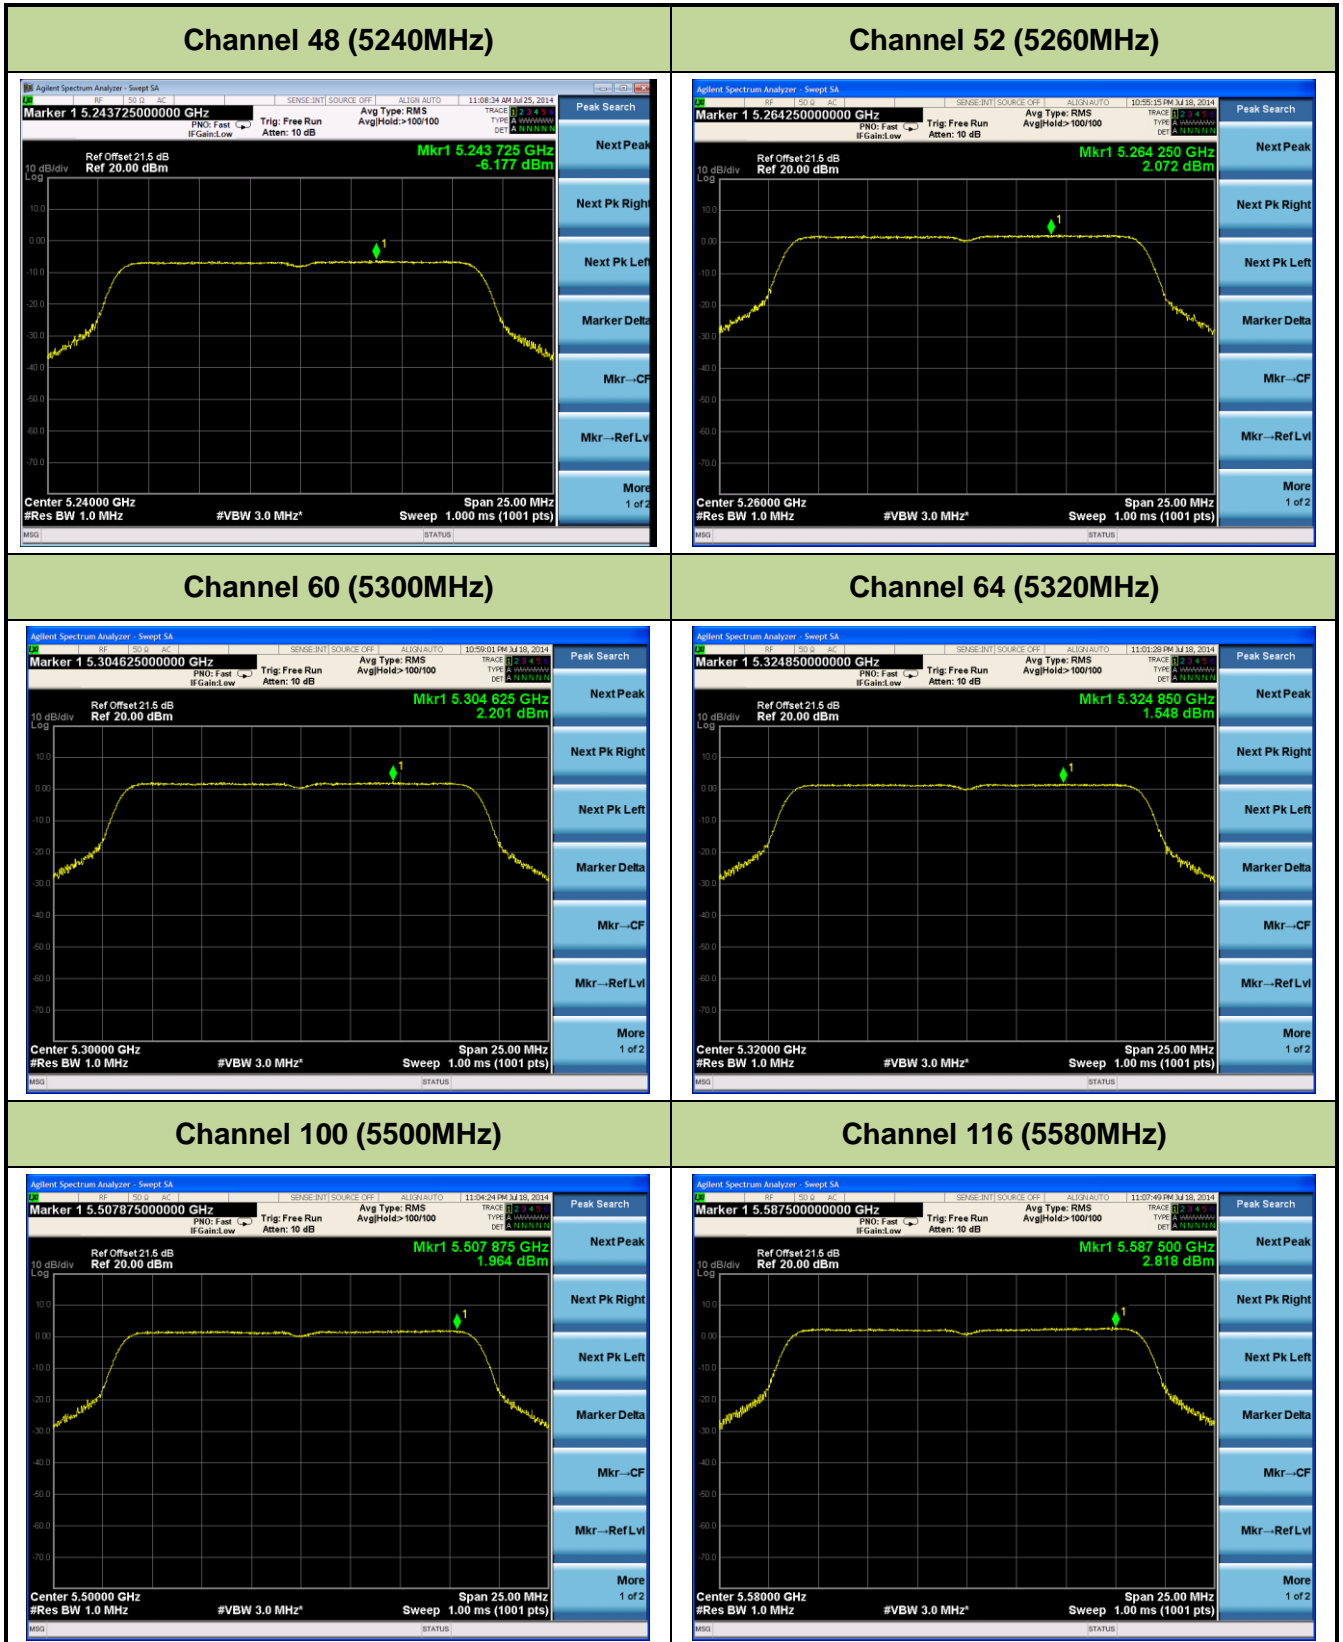

Channel 54 (5270MHz)

Channel 62 (5310MHz)

Channel 102 (5510MHz)

Channel 118 (5550MHz)

Channel 134 (5670MHz)

Channel 142 (5710MHz)

802.11ac-VHT80 PSD - Ant 0 / Ant 0 + 1 + 2 + 3, Beam Forming

Channel 42 (5210MHz)

Channel 58 (5290MHz)

Channel 106 (5530MHz)

Channel 138 (5690MHz)

802.11n-HT20 PSD - Ant 1 / Ant 0 + 1 + 2 + 3, Beam Forming

Channel 36 (5180MHz)

Channel 44 (5220MHz)

Channel 48 (5240MHz)

Channel 52 (5260MHz)

Channel 60 (5300MHz)

Channel 64 (5320MHz)

Channel 100 (5500MHz)

Channel 116 (5580MHz)

Channel 140 (5700MHz)

802.11ac-VHT20 PSD - Ant 1 / Ant 0 + 1 + 2 + 3, Beam Forming
Channel 36 (5180MHz)

Channel 44 (5220MHz)

Channel 54 (5270MHz)

Channel 62 (5310MHz)

Channel 102 (5510MHz)

Channel 118 (5550MHz)

Channel 134 (5670MHz)

Channel 142 (5710MHz)

802.11ac-VHT80 PSD - Ant 1 / Ant 0 + 1 + 2 + 3, Beam Forming

Channel 42 (5210MHz)