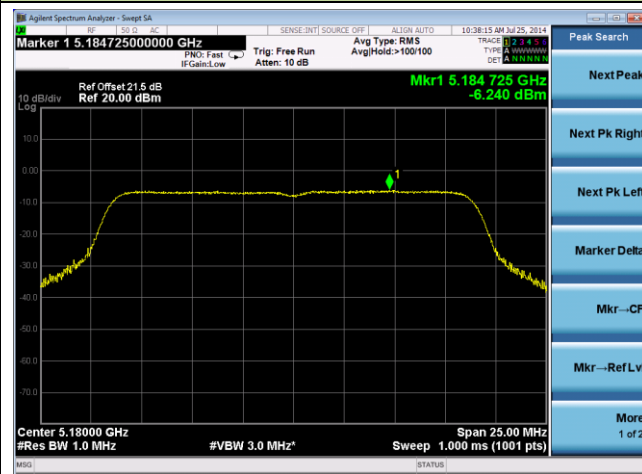

Channel 58 (5290MHz)

Channel 106 (5530MHz)

Channel 138 (5690MHz)

802.11n-HT20 PSD - Ant 1 / Ant 0 + 1 + 2 + 3, Beam Forming

Channel 36 (5180MHz)

Channel 44 (5220MHz)

Channel 48 (5240MHz)

Channel 52 (5260MHz)

Channel 60 (5300MHz)

Channel 64 (5320MHz)

Channel 100 (5500MHz)

Channel 116 (5580MHz)

Channel 140 (5700MHz)

802.11ac-VHT20 PSD - Ant 1 / Ant 0 + 1 + 2 + 3, Beam Forming
Channel 36 (5180MHz)

Channel 44 (5220MHz)