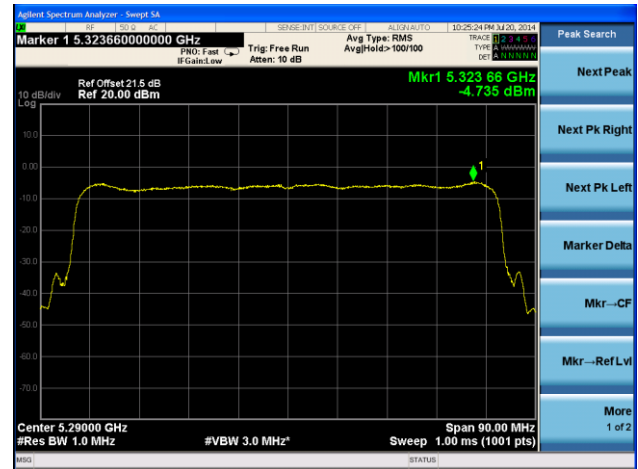

Channel 54 (5270MHz)

Channel 62 (5310MHz)

Channel 102 (5510MHz)

Channel 118 (5550MHz)

Channel 134 (5670MHz)

Channel 142 (5710MHz)

802.11ac-VHT80 PSD - Ant 0 / Ant 0 + 1 + 2 + 3, Beam Forming

Channel 42 (5210MHz)

Channel 58 (5290MHz)

Channel 106 (5530MHz)

Channel 138 (5690MHz)

802.11n-HT20 PSD - Ant 1 / Ant 0 + 1 + 2 + 3, Beam Forming

Channel 36 (5180MHz)

Channel 44 (5220MHz)

Channel 48 (5240MHz)

Channel 52 (5260MHz)