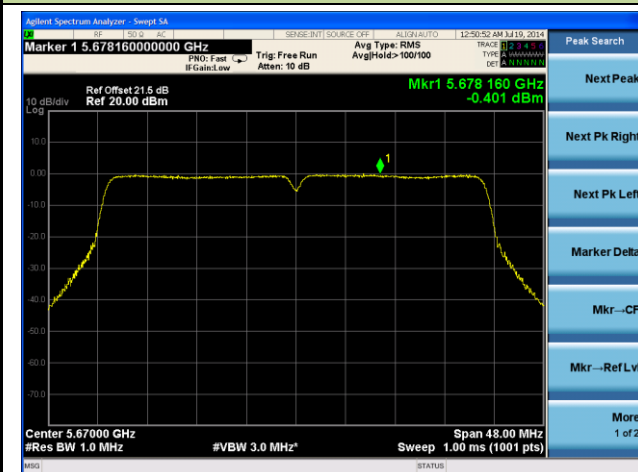

Channel 54 (5270MHz)

Channel 62 (5310MHz)

Channel 102 (5510MHz)

Channel 118 (5550MHz)

Channel 134 (5670MHz)

Channel 142 (5710MHz)

802.11ac-VHT80 PSD - Ant 0 / Ant 0 + 1 + 2 + 3, Beam Forming

Channel 42 (5210MHz)

Channel 58 (5290MHz)

Channel 106 (5530MHz)

Channel 138 (5690MHz)

802.11n-HT20 PSD - Ant 1 / Ant 0 + 1 + 2 + 3, Beam Forming

Channel 36 (5180MHz)

Channel 44 (5220MHz)

Channel 48 (5240MHz)

Channel 52 (5260MHz)