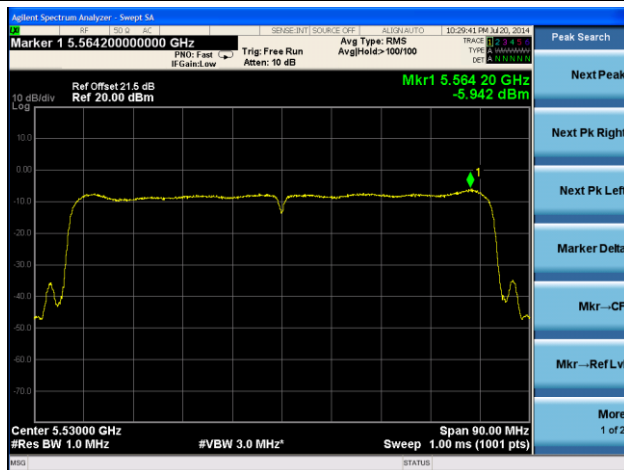

Channel 106 (5530MHz)