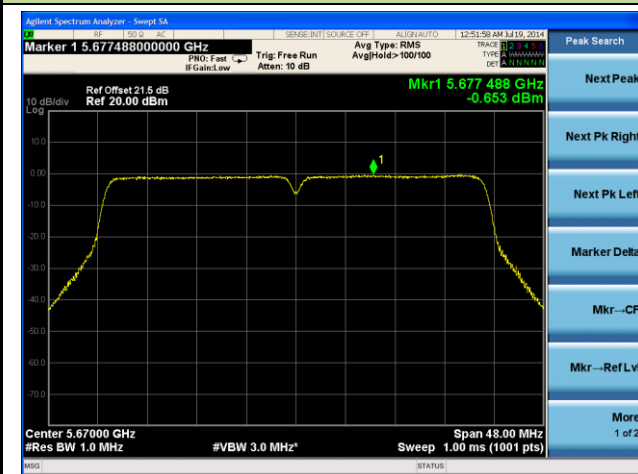

Channel 60 (5300MHz)

Channel 64 (5320MHz)

Channel 100 (5500MHz)

Channel 116 (5580MHz)

Channel 140 (5700MHz)

802.11ac-VHT20 PSD - Ant 1 / Ant 0 + 1 + 2 + 3, Beam Forming
Channel 36 (5180MHz)

Channel 44 (5220MHz)

Channel 54 (5270MHz)

Channel 62 (5310MHz)

Channel 102 (5510MHz)

Channel 118 (5550MHz)

Channel 134 (5670MHz)

Channel 142 (5710MHz)

802.11ac-VHT80 PSD - Ant 1 / Ant 0 + 1 + 2 + 3, Beam Forming

Channel 42 (5210MHz)