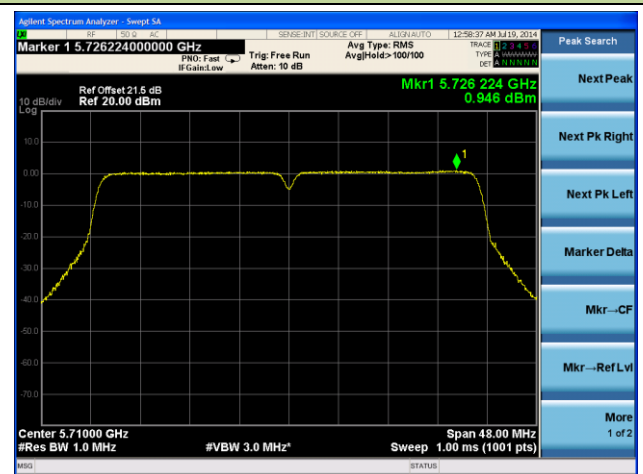

Channel 60 (5300MHz)

Channel 64 (5320MHz)

Channel 100 (5500MHz)

Channel 116 (5580MHz)

Channel 140 (5700MHz)

802.11ac-VHT20 PSD - Ant 1 / Ant 0 + 1 + 2 + 3, Beam Forming
Channel 36 (5180MHz)

Channel 44 (5220MHz)

Channel 54 (5270MHz)

Channel 62 (5310MHz)

Channel 102 (5510MHz)

Channel 118 (5550MHz)

Channel 134 (5670MHz)

Channel 142 (5710MHz)

802.11ac-VHT80 PSD - Ant 1 / Ant 0 + 1 + 2 + 3, Beam Forming

Channel 42 (5210MHz)