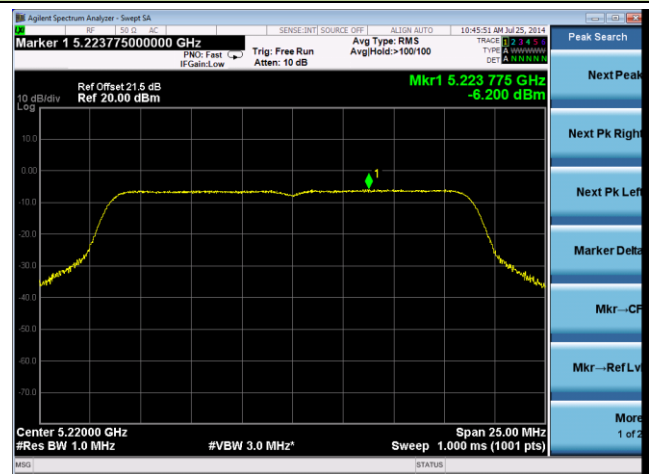

Channel 58 (5290MHz)

Channel 106 (5530MHz)

Channel 138 (5690MHz)

802.11n-HT20 PSD - Ant 1 / Ant 0 + 1 + 2 + 3, Beam Forming

Channel 36 (5180MHz)

Channel 44 (5220MHz)

Channel 48 (5240MHz)

Channel 52 (5260MHz)

Channel 60 (5300MHz)

Channel 64 (5320MHz)

Channel 100 (5500MHz)

Channel 116 (5580MHz)

Channel 140 (5700MHz)

802.11ac-VHT20 PSD - Ant 1 / Ant 0 + 1 + 2 + 3, Beam Forming
Channel 36 (5180MHz)

Channel 44 (5220MHz)