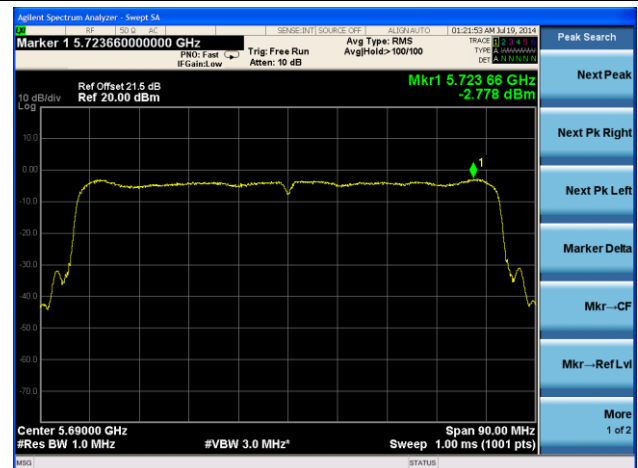

Channel 54 (5270MHz)

Channel 62 (5310MHz)

Channel 102 (5510MHz)

Channel 118 (5550MHz)

Channel 134 (5670MHz)

Channel 142 (5710MHz)

802.11ac-VHT80 PSD - Ant 0 / Ant 0 + 1 + 2 + 3, Beam Forming

Channel 42 (5210MHz)

Channel 58 (5290MHz)

Channel 106 (5530MHz)

Channel 138 (5690MHz)

802.11n-HT20 PSD - Ant 1 / Ant 0 + 1 + 2 + 3, Beam Forming

Channel 36 (5180MHz)

Channel 44 (5220MHz)

Channel 48 (5240MHz)

Channel 52 (5260MHz)