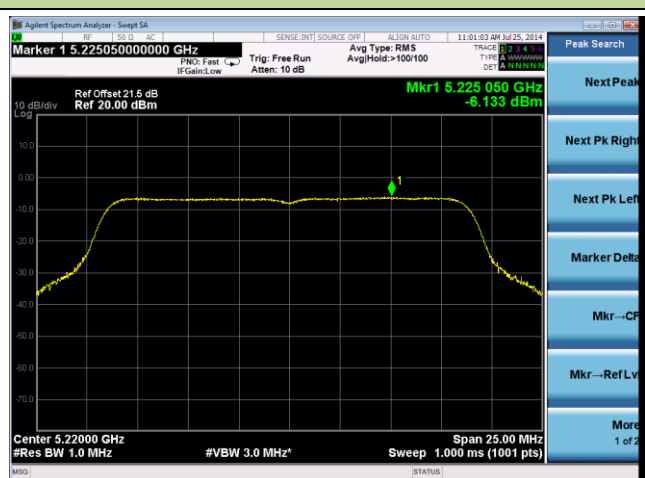

Channel 58 (5290MHz)

Channel 106 (5530MHz)

Channel 138 (5690MHz)

802.11n-HT20 PSD - Ant 1 / Ant 0 + 1 + 2 + 3, Beam Forming

Channel 36 (5180MHz)

Channel 44 (5220MHz)

Channel 48 (5240MHz)

Channel 52 (5260MHz)

Channel 60 (5300MHz)

Channel 64 (5320MHz)

Channel 100 (5500MHz)

Channel 116 (5580MHz)

Channel 140 (5700MHz)

802.11ac-VHT20 PSD - Ant 1 / Ant 0 + 1 + 2 + 3, Beam Forming
Channel 36 (5180MHz)

Channel 44 (5220MHz)