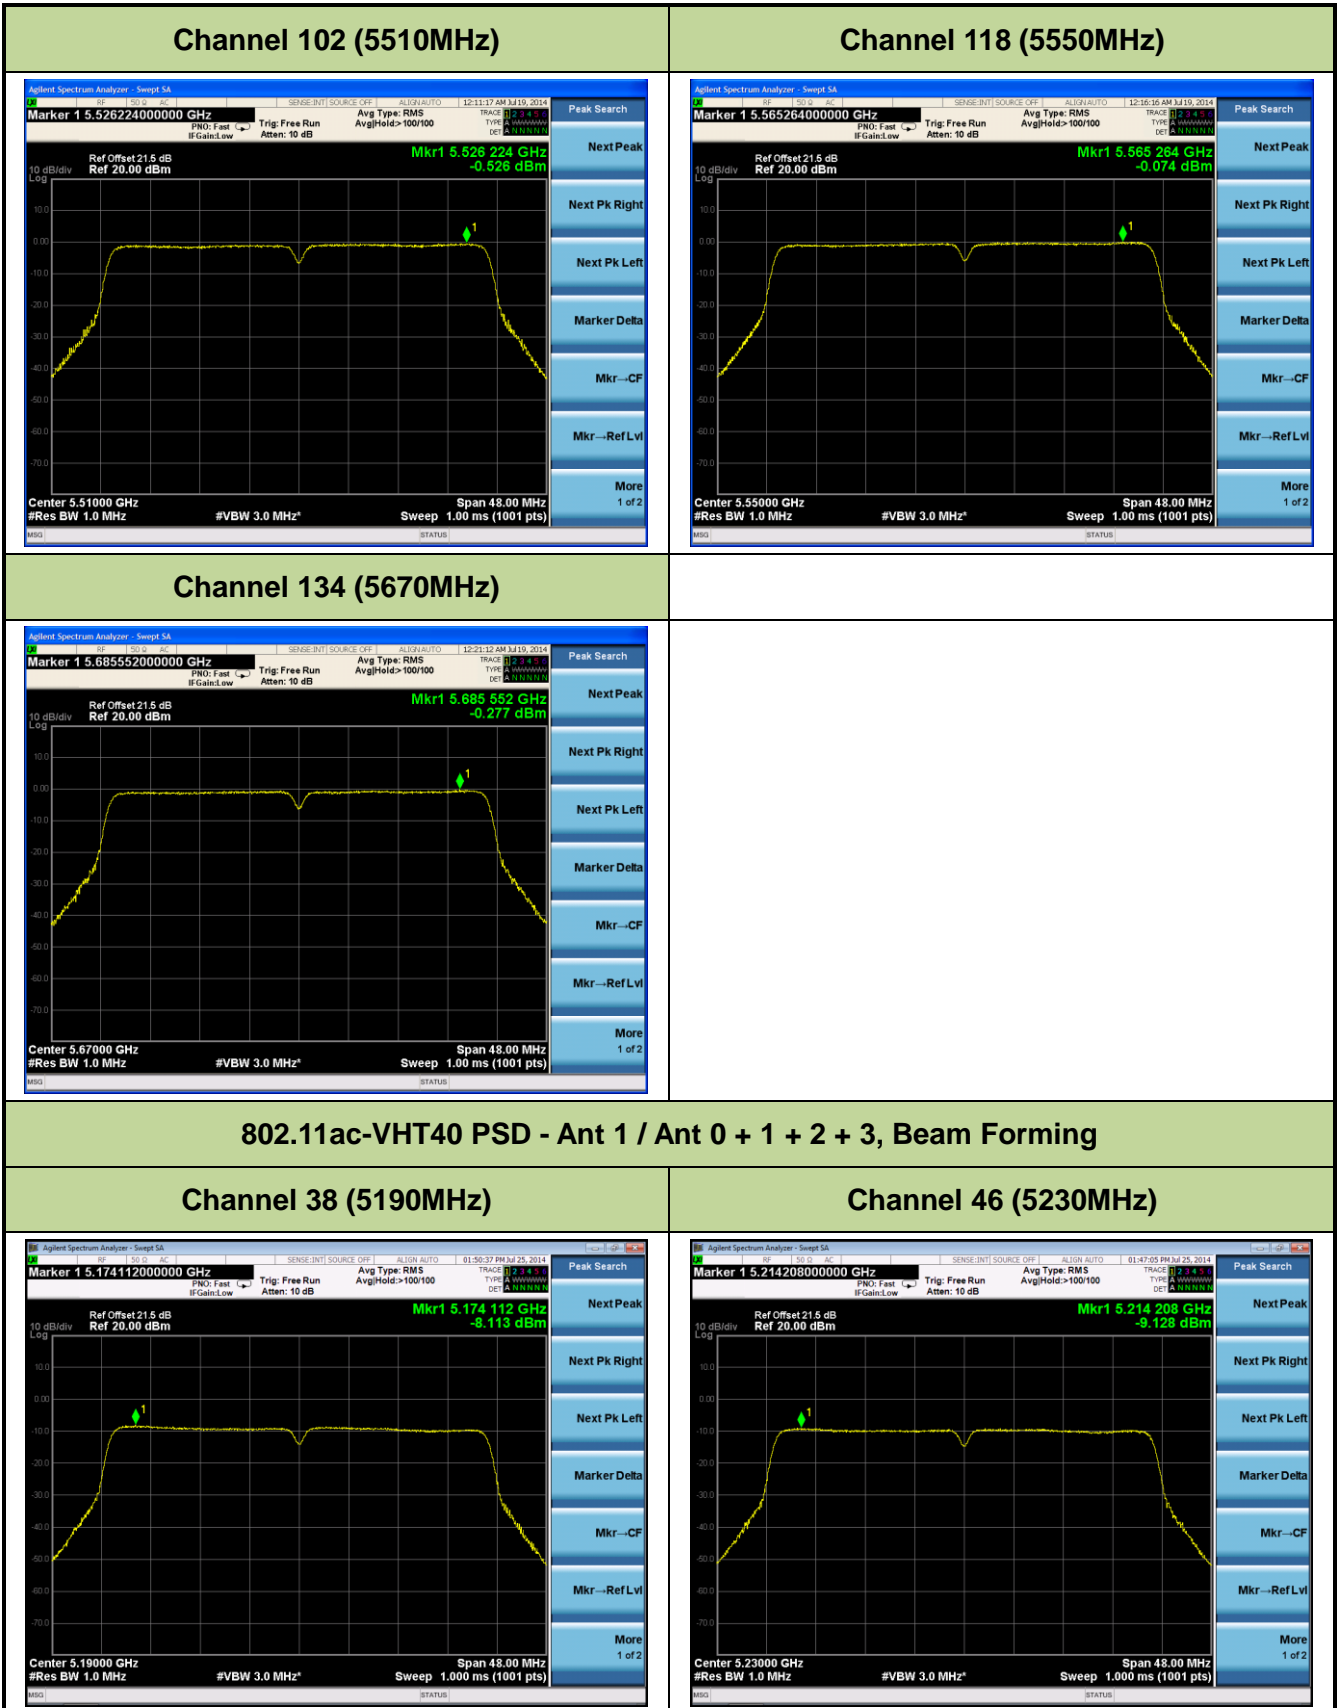

Channel 58 (5290MHz)

Channel 106 (5530MHz)

Channel 138 (5690MHz)

802.11n-HT20 PSD - Ant 1 / Ant 0 + 1 + 2 + 3, Beam Forming

Channel 36 (5180MHz)

Channel 44 (5220MHz)

Channel 48 (5240MHz)

Channel 52 (5260MHz)

Channel 60 (5300MHz)

Channel 64 (5320MHz)

Channel 100 (5500MHz)

Channel 116 (5580MHz)

Channel 140 (5700MHz)

802.11ac-VHT20 PSD - Ant 1 / Ant 0 + 1 + 2 + 3, Beam Forming
Channel 36 (5180MHz)

Channel 44 (5220MHz)

Channel 54 (5270MHz)

Channel 62 (5310MHz)

Channel 102 (5510MHz)

Channel 118 (5550MHz)

Channel 134 (5670MHz)

Channel 142 (5710MHz)

802.11ac-VHT80 PSD - Ant 1 / Ant 0 + 1 + 2 + 3, Beam Forming

Channel 42 (5210MHz)

Channel 58 (5290MHz)

Channel 106 (5530MHz)

Channel 138 (5690MHz)

802.11n-HT20 PSD - Ant 2 / Ant 0 + 1 + 2 + 3, Beam Forming

Channel 36 (5180MHz)

Channel 44 (5220MHz)

Channel 48 (5240MHz)

Channel 52 (5260MHz)