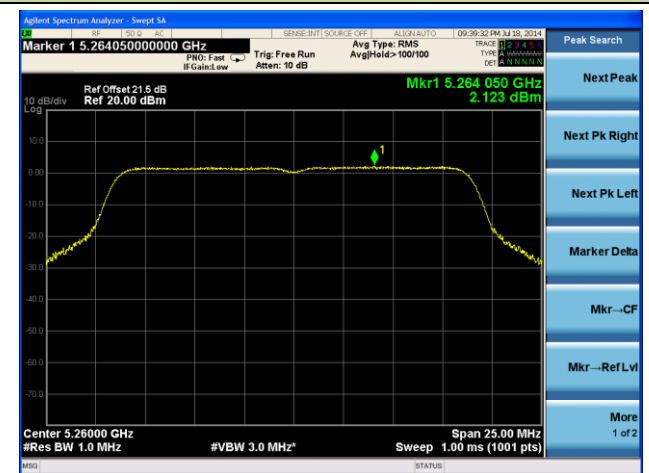

Channel 58 (5290MHz)

Channel 106 (5530MHz)

Channel 138 (5690MHz)

802.11n-HT20 PSD - Ant 1 / Ant 0 + 1 + 2 + 3, Beam Forming

Channel 36 (5180MHz)

Channel 44 (5220MHz)

Channel 48 (5240MHz)

Channel 52 (5260MHz)

Channel 60 (5300MHz)

Channel 64 (5320MHz)

Channel 100 (5500MHz)

Channel 116 (5580MHz)

Channel 140 (5700MHz)

802.11ac-VHT20 PSD - Ant 1 / Ant 0 + 1 + 2 + 3, Beam Forming
Channel 36 (5180MHz)

Channel 44 (5220MHz)