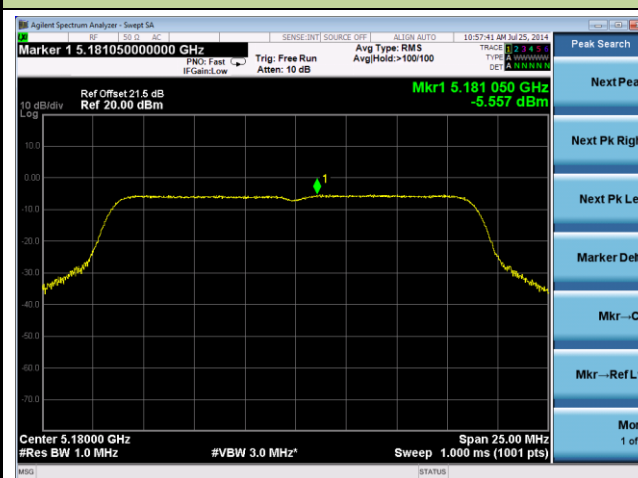

Channel 58 (5290MHz)

Channel 106 (5530MHz)

Channel 138 (5690MHz)

802.11n-HT20 PSD - Ant 1 / Ant 0 + 1 + 2 + 3, Beam Forming

Channel 36 (5180MHz)

Channel 44 (5220MHz)

Channel 48 (5240MHz)

Channel 52 (5260MHz)

Channel 60 (5300MHz)

Channel 64 (5320MHz)

Channel 100 (5500MHz)

Channel 116 (5580MHz)

Channel 140 (5700MHz)

802.11ac-VHT20 PSD - Ant 1 / Ant 0 + 1 + 2 + 3, Beam Forming
Channel 36 (5180MHz)

Channel 44 (5220MHz)