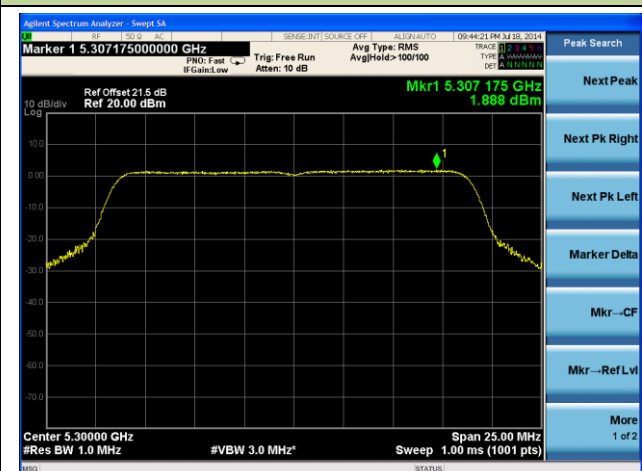

## 802.11n-HT20 PSD - Ant 0 / Ant 0 + 1 + 2 + 3, Beam Forming

Channel 36 (5180MHz)

Channel 44 (5220MHz)

Channel 48 (5240MHz)

Channel 52 (5260MHz)

Channel 60 (5300MHz)

Channel 64 (5320MHz)