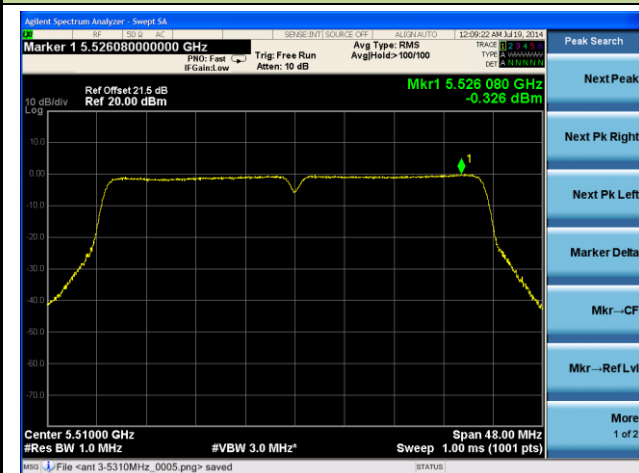

### 802.11n-HT40 PSD - Ant 3 / Ant 0 + 1 + 2 + 3, Non-Beam Forming

**Channel 38 (5190MHz)**

**Channel 46 (5230MHz)**

**Channel 54 (5270MHz)**

**Channel 62 (5310MHz)**

**Channel 102 (5510MHz)**

**Channel 118 (5550MHz)**

## 802.11n-HT20 PSD - Ant 0 / Ant 0 + 1 + 2 + 3, Beam Forming

Channel 36 (5180MHz)

Channel 44 (5220MHz)

Channel 48 (5240MHz)

Channel 52 (5260MHz)

Channel 60 (5300MHz)

Channel 64 (5320MHz)