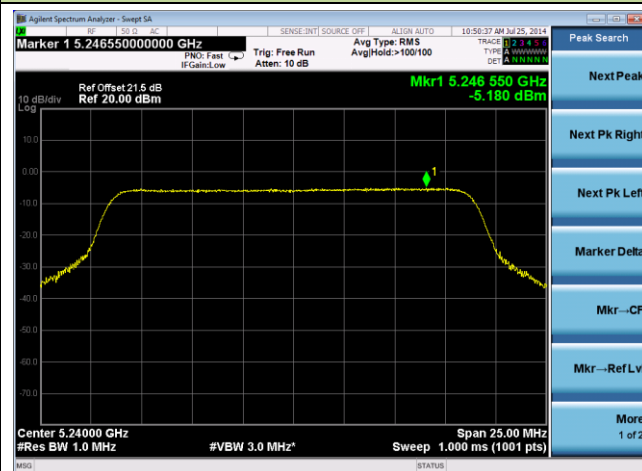

## 802.11n-HT20 PSD - Ant 0 / Ant 0 + 1 + 2 + 3, Beam Forming

Channel 36 (5180MHz)

Channel 44 (5220MHz)

Channel 48 (5240MHz)

Channel 52 (5260MHz)

Channel 60 (5300MHz)

Channel 64 (5320MHz)