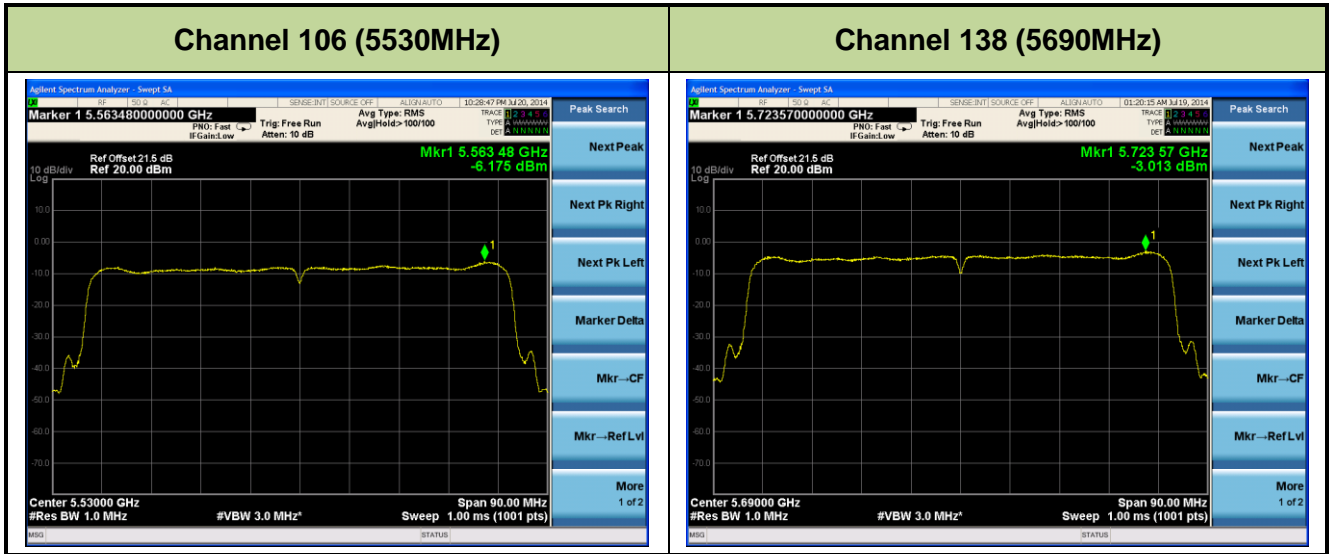

### 802.11n-HT40 PSD - Ant 3 / Ant 0 + 1 + 2 + 3, Non-Beam Forming

**Channel 38 (5190MHz)**

**Channel 46 (5230MHz)**

**Channel 54 (5270MHz)**

**Channel 62 (5310MHz)**

**Channel 102 (5510MHz)**

**Channel 118 (5550MHz)**

## 802.11n-HT20 PSD - Ant 0 / Ant 0 + 1 + 2 + 3, Beam Forming

Channel 36 (5180MHz)

Channel 44 (5220MHz)

Channel 48 (5240MHz)

Channel 52 (5260MHz)

Channel 60 (5300MHz)

Channel 64 (5320MHz)