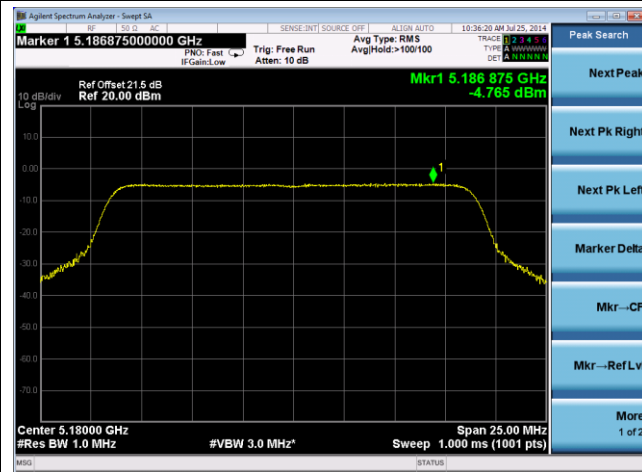

### 802.11n-HT40 PSD - Ant 3 / Ant 0 + 1 + 2 + 3, Non-Beam Forming

**Channel 38 (5190MHz)**

**Channel 46 (5230MHz)**

**Channel 54 (5270MHz)**

**Channel 62 (5310MHz)**

**Channel 102 (5510MHz)**

**Channel 118 (5550MHz)**

## 802.11n-HT20 PSD - Ant 0 / Ant 0 + 1 + 2 + 3, Beam Forming

Channel 36 (5180MHz)

Channel 44 (5220MHz)

Channel 48 (5240MHz)

Channel 52 (5260MHz)

Channel 60 (5300MHz)

Channel 64 (5320MHz)