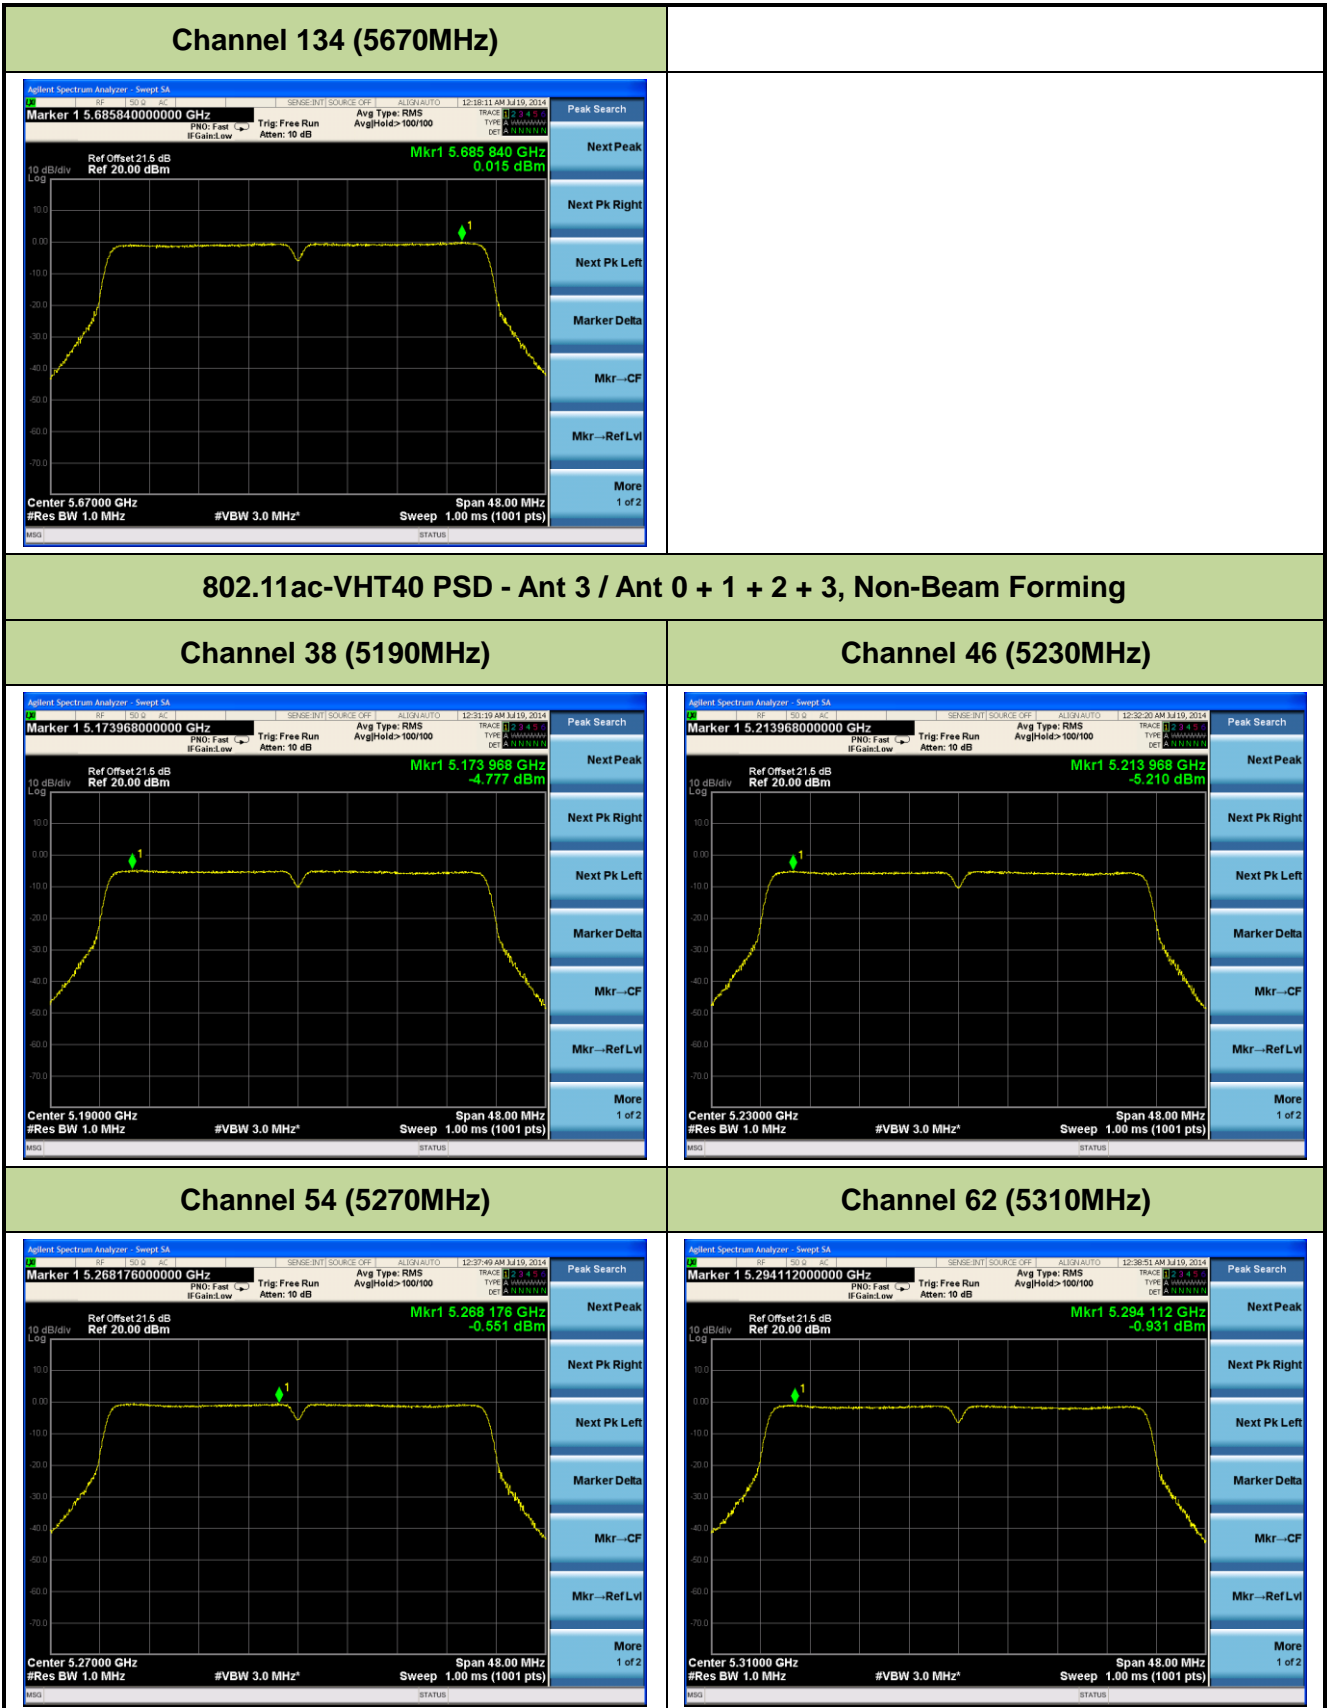

### 802.11n-HT40 PSD - Ant 3 / Ant 0 + 1 + 2 + 3, Non-Beam Forming

**Channel 38 (5190MHz)**

**Channel 46 (5230MHz)**

**Channel 54 (5270MHz)**

**Channel 62 (5310MHz)**

**Channel 102 (5510MHz)**

**Channel 118 (5550MHz)**

## 802.11n-HT20 PSD - Ant 0 / Ant 0 + 1 + 2 + 3, Beam Forming

Channel 36 (5180MHz)

Channel 44 (5220MHz)

Channel 48 (5240MHz)

Channel 52 (5260MHz)

Channel 60 (5300MHz)

Channel 64 (5320MHz)