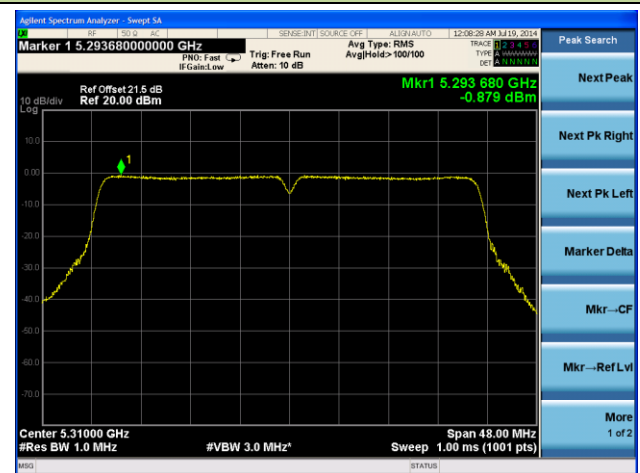

### 802.11n-HT40 PSD - Ant 3 / Ant 0 + 1 + 2 + 3, Non-Beam Forming

**Channel 38 (5190MHz)**

**Channel 46 (5230MHz)**

**Channel 54 (5270MHz)**

**Channel 62 (5310MHz)**

**Channel 102 (5510MHz)**

**Channel 118 (5550MHz)**

## 802.11n-HT20 PSD - Ant 0 / Ant 0 + 1 + 2 + 3, Beam Forming

Channel 36 (5180MHz)

Channel 44 (5220MHz)

Channel 48 (5240MHz)

Channel 52 (5260MHz)

Channel 60 (5300MHz)

Channel 64 (5320MHz)