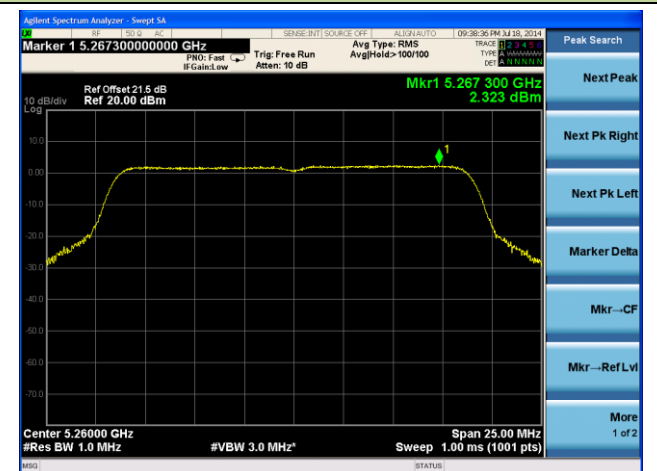

## 802.11n-HT20 PSD - Ant 0 / Ant 0 + 1 + 2 + 3, Beam Forming

Channel 36 (5180MHz)

Channel 44 (5220MHz)

Channel 48 (5240MHz)

Channel 52 (5260MHz)

Channel 60 (5300MHz)

Channel 64 (5320MHz)