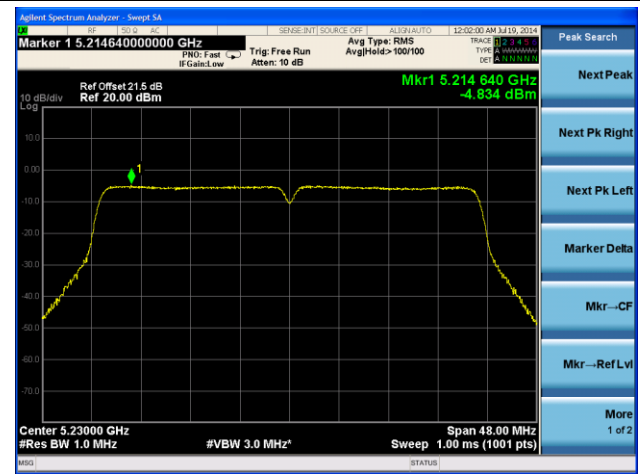

### 802.11n-HT40 PSD - Ant 3 / Ant 0 + 1 + 2 + 3, Non-Beam Forming

**Channel 38 (5190MHz)**

**Channel 46 (5230MHz)**

**Channel 54 (5270MHz)**

**Channel 62 (5310MHz)**

**Channel 102 (5510MHz)**

**Channel 118 (5550MHz)**

## 802.11n-HT20 PSD - Ant 0 / Ant 0 + 1 + 2 + 3, Beam Forming

Channel 36 (5180MHz)

Channel 44 (5220MHz)

Channel 48 (5240MHz)

Channel 52 (5260MHz)

Channel 60 (5300MHz)

Channel 64 (5320MHz)