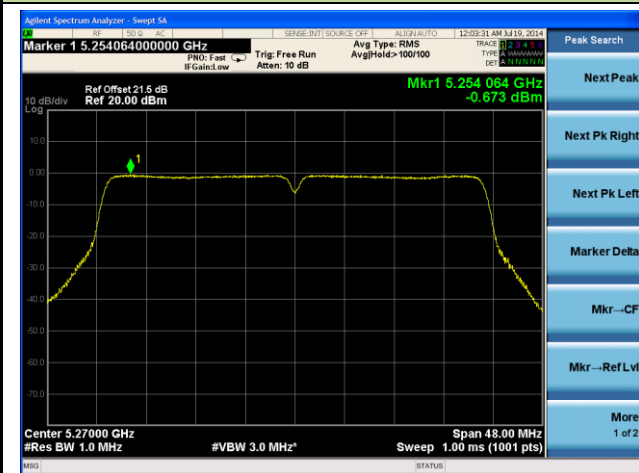

### 802.11n-HT40 PSD - Ant 3 / Ant 0 + 1 + 2 + 3, Non-Beam Forming

**Channel 38 (5190MHz)**

**Channel 46 (5230MHz)**

**Channel 54 (5270MHz)**

**Channel 62 (5310MHz)**

**Channel 102 (5510MHz)**

**Channel 118 (5550MHz)**

## 802.11n-HT20 PSD - Ant 0 / Ant 0 + 1 + 2 + 3, Beam Forming

Channel 36 (5180MHz)

Channel 44 (5220MHz)

Channel 48 (5240MHz)

Channel 52 (5260MHz)

Channel 60 (5300MHz)

Channel 64 (5320MHz)