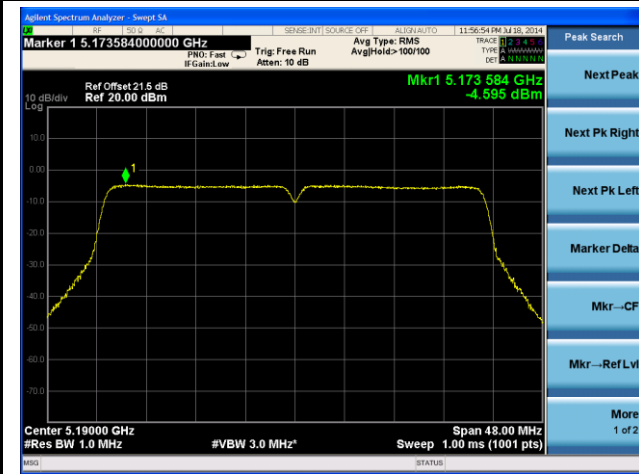

### 802.11n-HT40 PSD - Ant 3 / Ant 0 + 1 + 2 + 3, Non-Beam Forming

**Channel 38 (5190MHz)**

**Channel 46 (5230MHz)**

**Channel 54 (5270MHz)**

**Channel 62 (5310MHz)**

**Channel 102 (5510MHz)**

**Channel 118 (5550MHz)**

## 802.11n-HT20 PSD - Ant 0 / Ant 0 + 1 + 2 + 3, Beam Forming

Channel 36 (5180MHz)

Channel 44 (5220MHz)

Channel 48 (5240MHz)

Channel 52 (5260MHz)

Channel 60 (5300MHz)

Channel 64 (5320MHz)