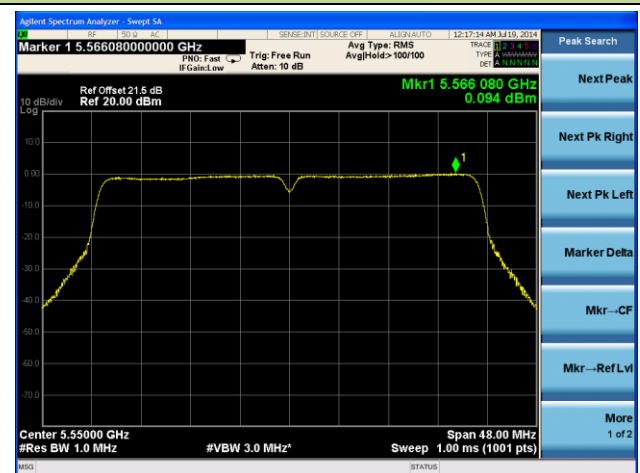

### 802.11n-HT40 PSD - Ant 3 / Ant 0 + 1 + 2 + 3, Non-Beam Forming

**Channel 38 (5190MHz)**

**Channel 46 (5230MHz)**

**Channel 54 (5270MHz)**

**Channel 62 (5310MHz)**

**Channel 102 (5510MHz)**

**Channel 118 (5550MHz)**

## 802.11n-HT20 PSD - Ant 0 / Ant 0 + 1 + 2 + 3, Beam Forming

Channel 36 (5180MHz)

Channel 44 (5220MHz)

Channel 48 (5240MHz)

Channel 52 (5260MHz)

Channel 60 (5300MHz)

Channel 64 (5320MHz)