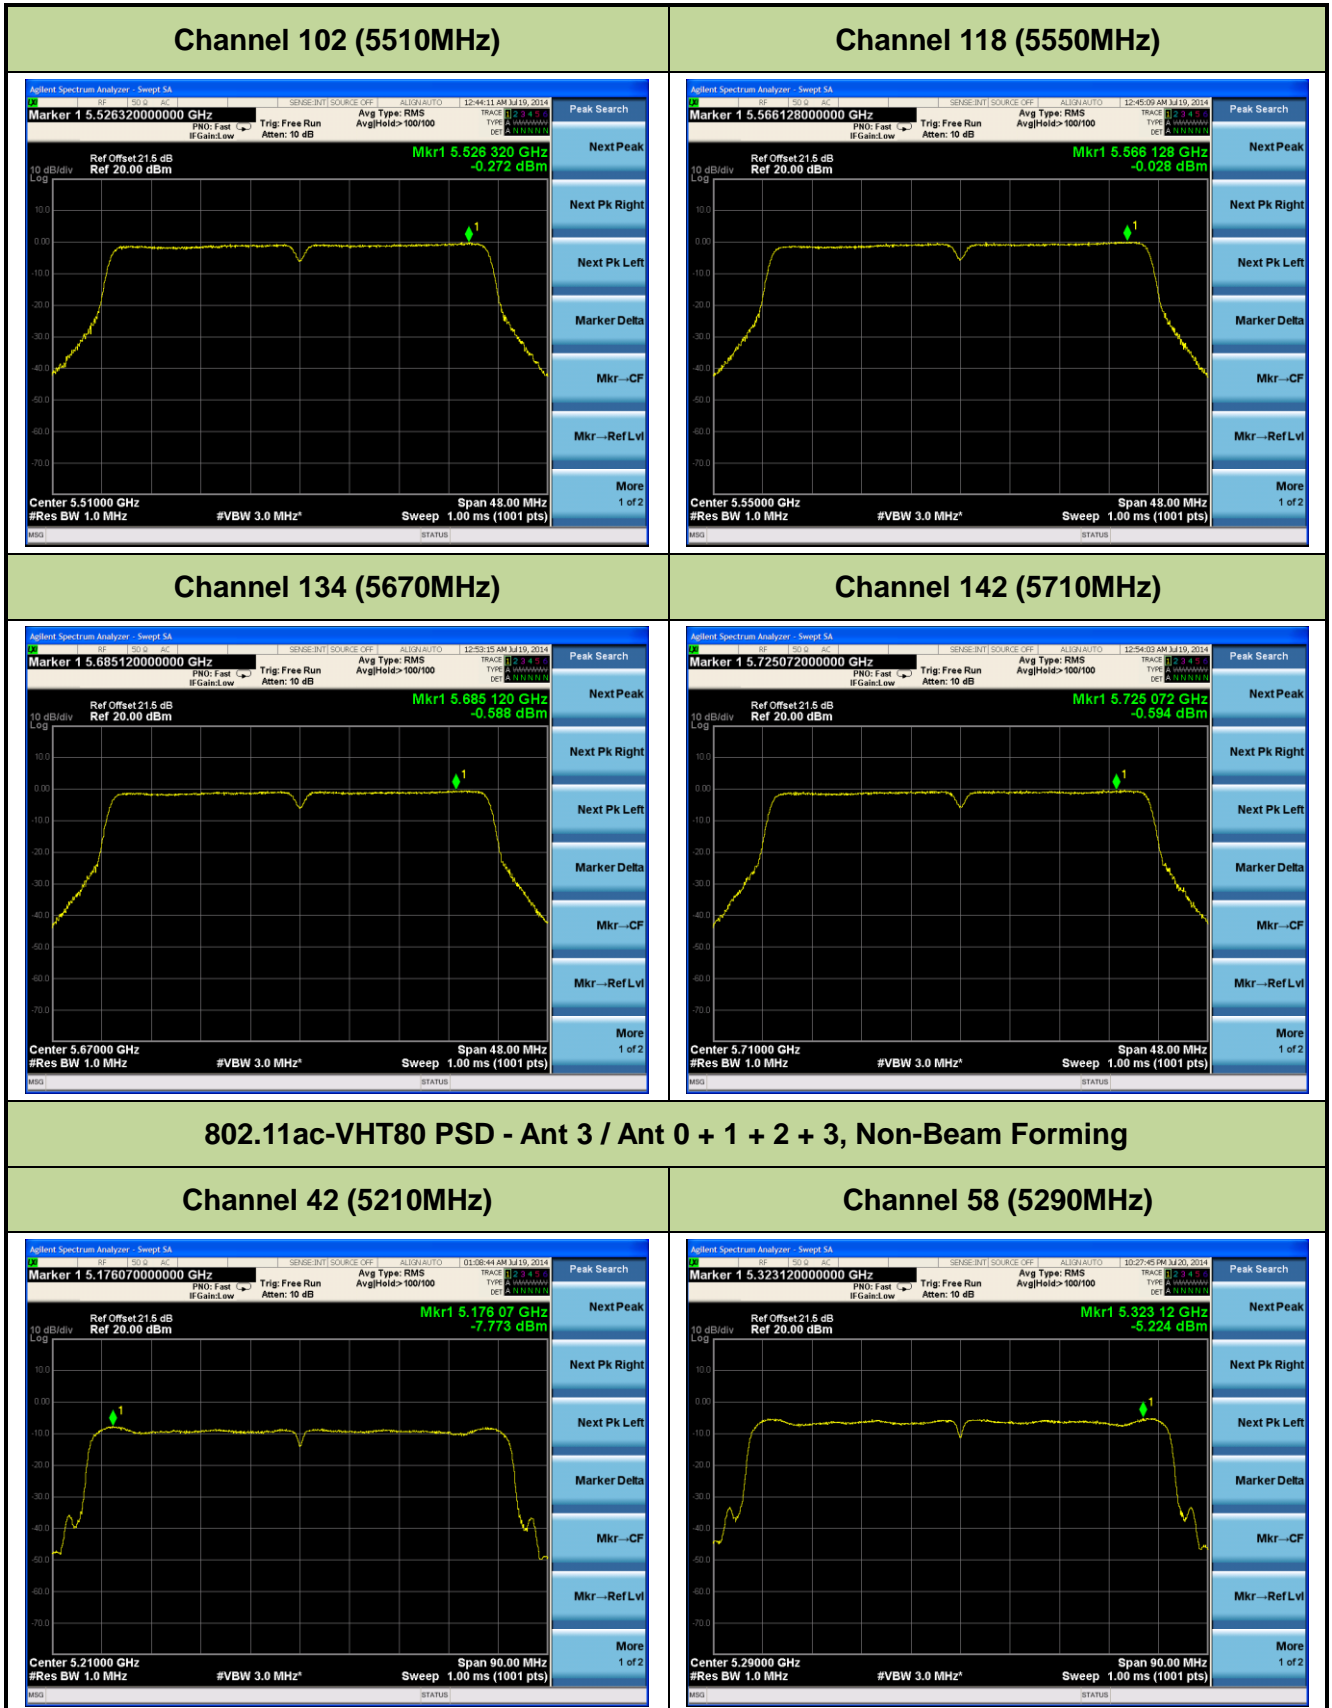

### 802.11n-HT40 PSD - Ant 3 / Ant 0 + 1 + 2 + 3, Non-Beam Forming

**Channel 38 (5190MHz)**

**Channel 46 (5230MHz)**

**Channel 54 (5270MHz)**

**Channel 62 (5310MHz)**

**Channel 102 (5510MHz)**

**Channel 118 (5550MHz)**

## 802.11n-HT20 PSD - Ant 0 / Ant 0 + 1 + 2 + 3, Beam Forming

Channel 36 (5180MHz)

Channel 44 (5220MHz)

Channel 48 (5240MHz)

Channel 52 (5260MHz)

Channel 60 (5300MHz)

Channel 64 (5320MHz)