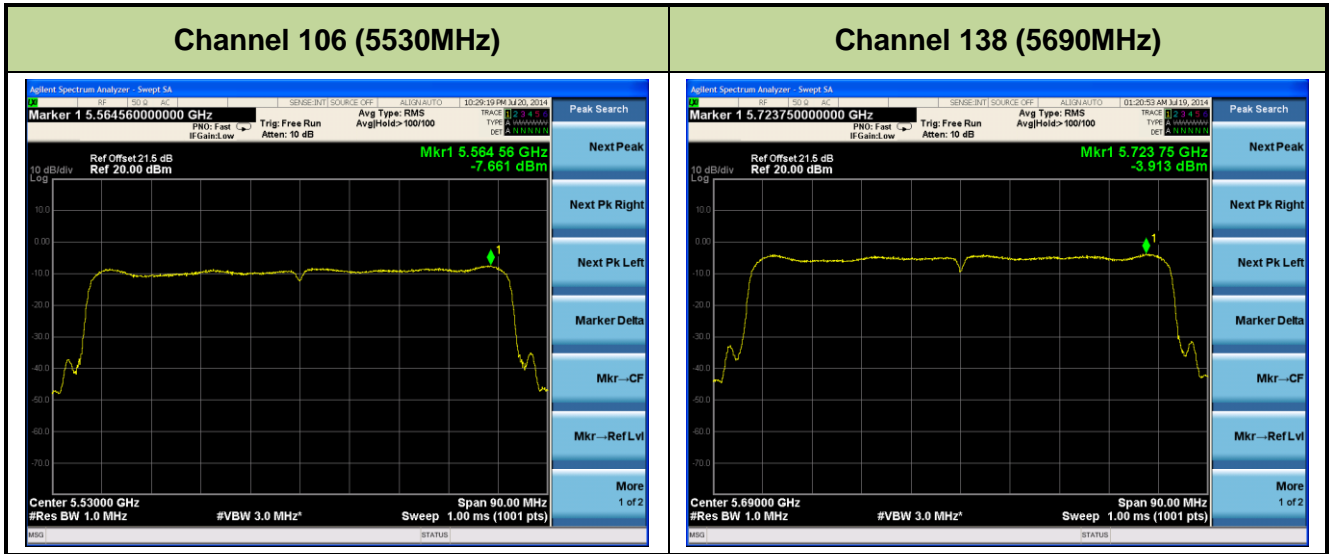

Channel 38 (5190MHz)

Channel 46 (5230MHz)

Channel 54 (5270MHz)

Channel 62 (5310MHz)

Channel 102 (5510MHz)

Channel 118 (5550MHz)

802.11a PSD - Ant 3 / Ant 0 + 1 + 2 + 3, Non-Beam Forming

Channel 36 (5180MHz)

Channel 44 (5220MHz)

Channel 48 (5240MHz)

Channel 52 (5260MHz)

Channel 60 (5300MHz)

Channel 64 (5320MHz)

Channel 48 (5240MHz)

Channel 52 (5260MHz)

Channel 60 (5300MHz)