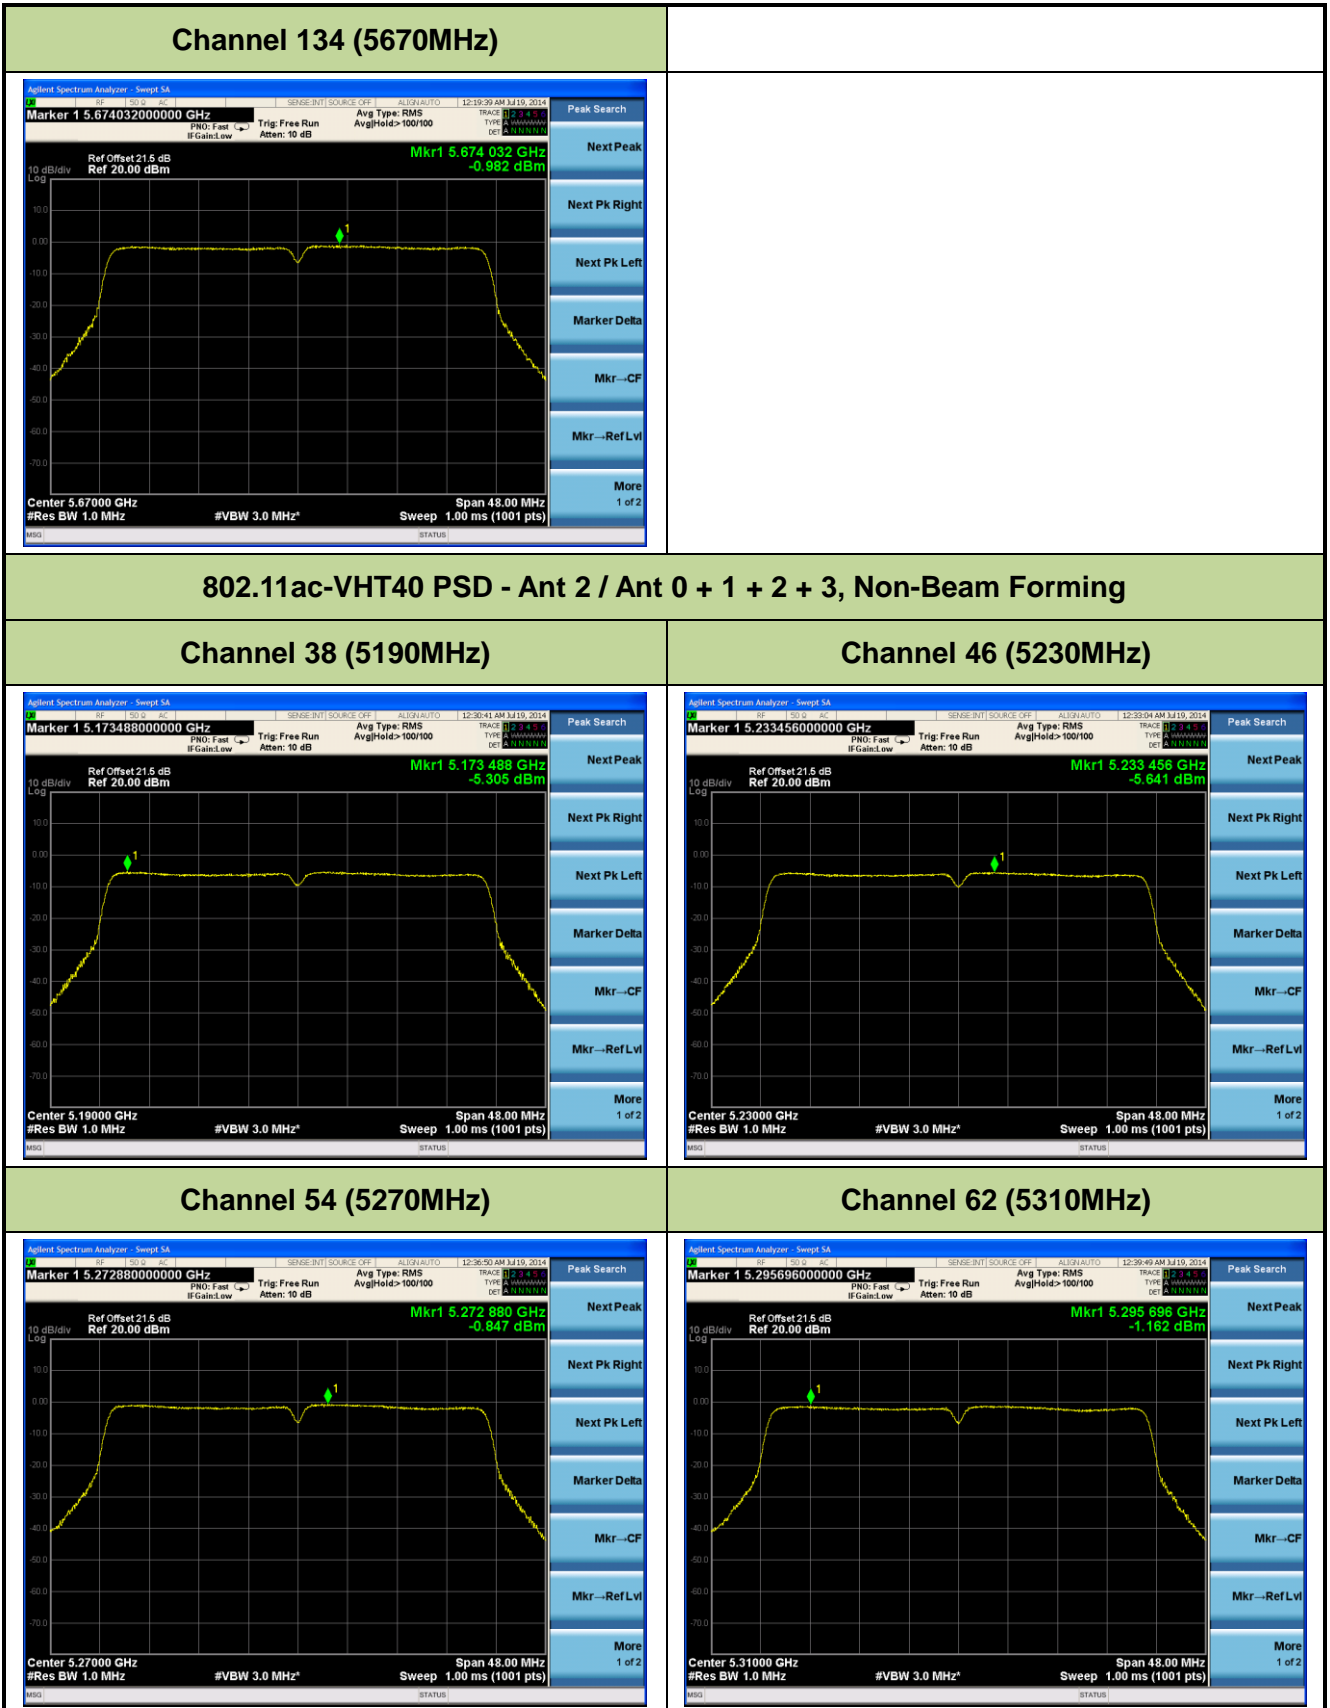

802.11a PSD - Ant 2 / Ant 0 + 1 + 2 + 3, Non-Beam Forming

Channel 36 (5180MHz)

Channel 44 (5220MHz)

Channel 48 (5240MHz)

Channel 52 (5260MHz)

Channel 60 (5300MHz)

Channel 64 (5320MHz)

802.11n-HT40 PSD - Ant 2 / Ant 0 + 1 + 2 + 3, Non-Beam Forming

Channel 38 (5190MHz)

Channel 46 (5230MHz)

Channel 54 (5270MHz)

Channel 62 (5310MHz)

Channel 102 (5510MHz)

Channel 118 (5550MHz)

802.11a PSD - Ant 3 / Ant 0 + 1 + 2 + 3, Non-Beam Forming

Channel 36 (5180MHz)

Channel 44 (5220MHz)

Channel 48 (5240MHz)

Channel 52 (5260MHz)

Channel 60 (5300MHz)

Channel 64 (5320MHz)

Channel 48 (5240MHz)

Channel 52 (5260MHz)

Channel 60 (5300MHz)

Channel 64 (5320MHz)

Channel 100 (5500MHz)

Channel 116 (5580MHz)
