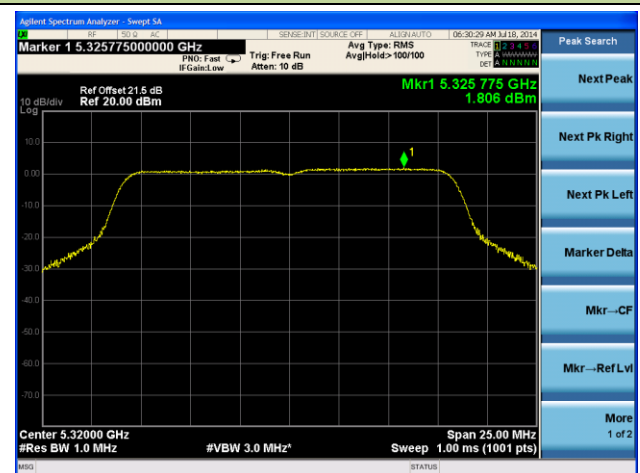

802.11a PSD - Ant 2 / Ant 0 + 1 + 2 + 3, Non-Beam Forming

Channel 36 (5180MHz)

Channel 44 (5220MHz)

Channel 48 (5240MHz)

Channel 52 (5260MHz)

Channel 60 (5300MHz)

Channel 64 (5320MHz)

802.11n-HT40 PSD - Ant 2 / Ant 0 + 1 + 2 + 3, Non-Beam Forming

Channel 38 (5190MHz)

Channel 46 (5230MHz)

Channel 54 (5270MHz)

Channel 62 (5310MHz)

Channel 102 (5510MHz)

Channel 118 (5550MHz)

802.11a PSD - Ant 3 / Ant 0 + 1 + 2 + 3, Non-Beam Forming

Channel 36 (5180MHz)