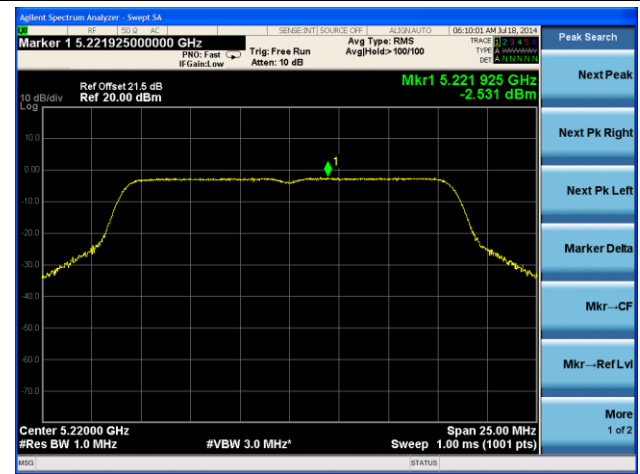

Channel 44 (5220MHz)