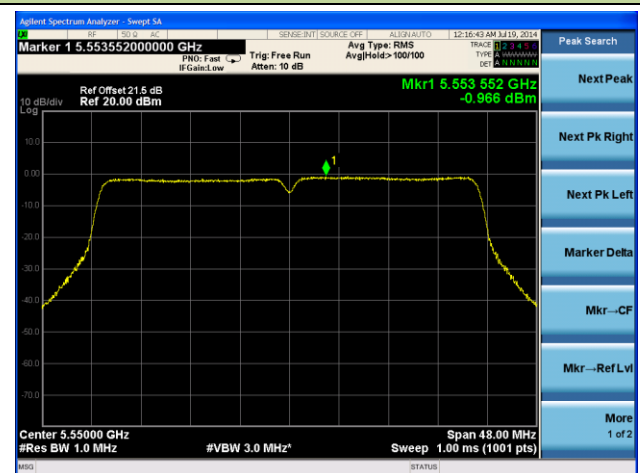

Channel 38 (5190MHz)

Channel 46 (5230MHz)

Channel 54 (5270MHz)

Channel 62 (5310MHz)

Channel 102 (5510MHz)

Channel 118 (5550MHz)

802.11a PSD - Ant 3 / Ant 0 + 1 + 2 + 3, Non-Beam Forming

Channel 36 (5180MHz)

Channel 44 (5220MHz)

Channel 48 (5240MHz)

Channel 52 (5260MHz)

Channel 60 (5300MHz)

Channel 64 (5320MHz)

Channel 48 (5240MHz)

Channel 52 (5260MHz)

Channel 60 (5300MHz)