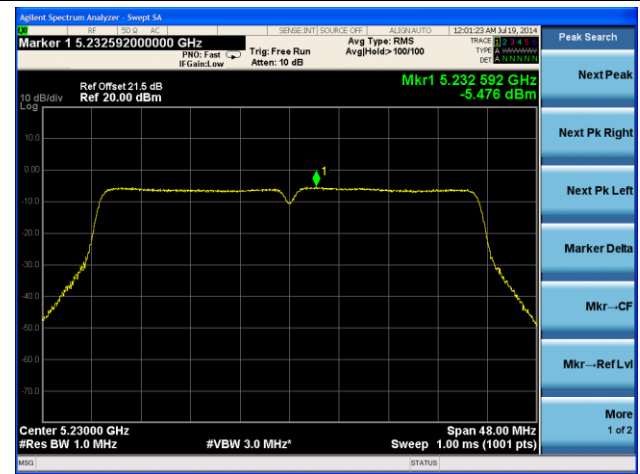

Channel 46 (5230MHz)