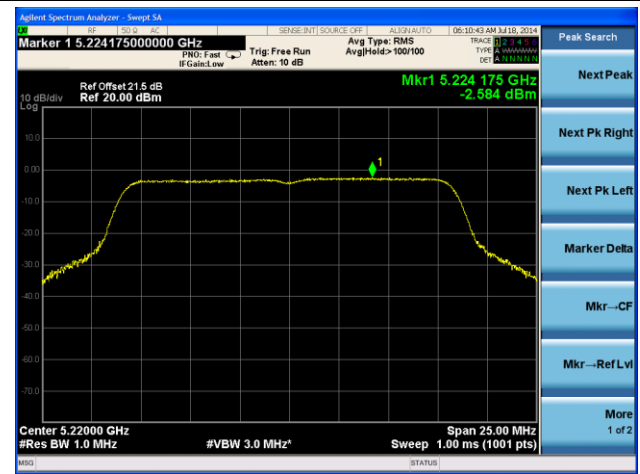

802.11a PSD - Ant 2 / Ant 0 + 1 + 2 + 3, Non-Beam Forming

Channel 36 (5180MHz)

Channel 44 (5220MHz)

Channel 48 (5240MHz)

Channel 52 (5260MHz)

Channel 60 (5300MHz)

Channel 64 (5320MHz)

802.11n-HT40 PSD - Ant 2 / Ant 0 + 1 + 2 + 3, Non-Beam Forming

Channel 38 (5190MHz)

Channel 46 (5230MHz)

Channel 54 (5270MHz)

Channel 62 (5310MHz)

Channel 102 (5510MHz)

Channel 118 (5550MHz)

802.11a PSD - Ant 3 / Ant 0 + 1 + 2 + 3, Non-Beam Forming

Channel 36 (5180MHz)