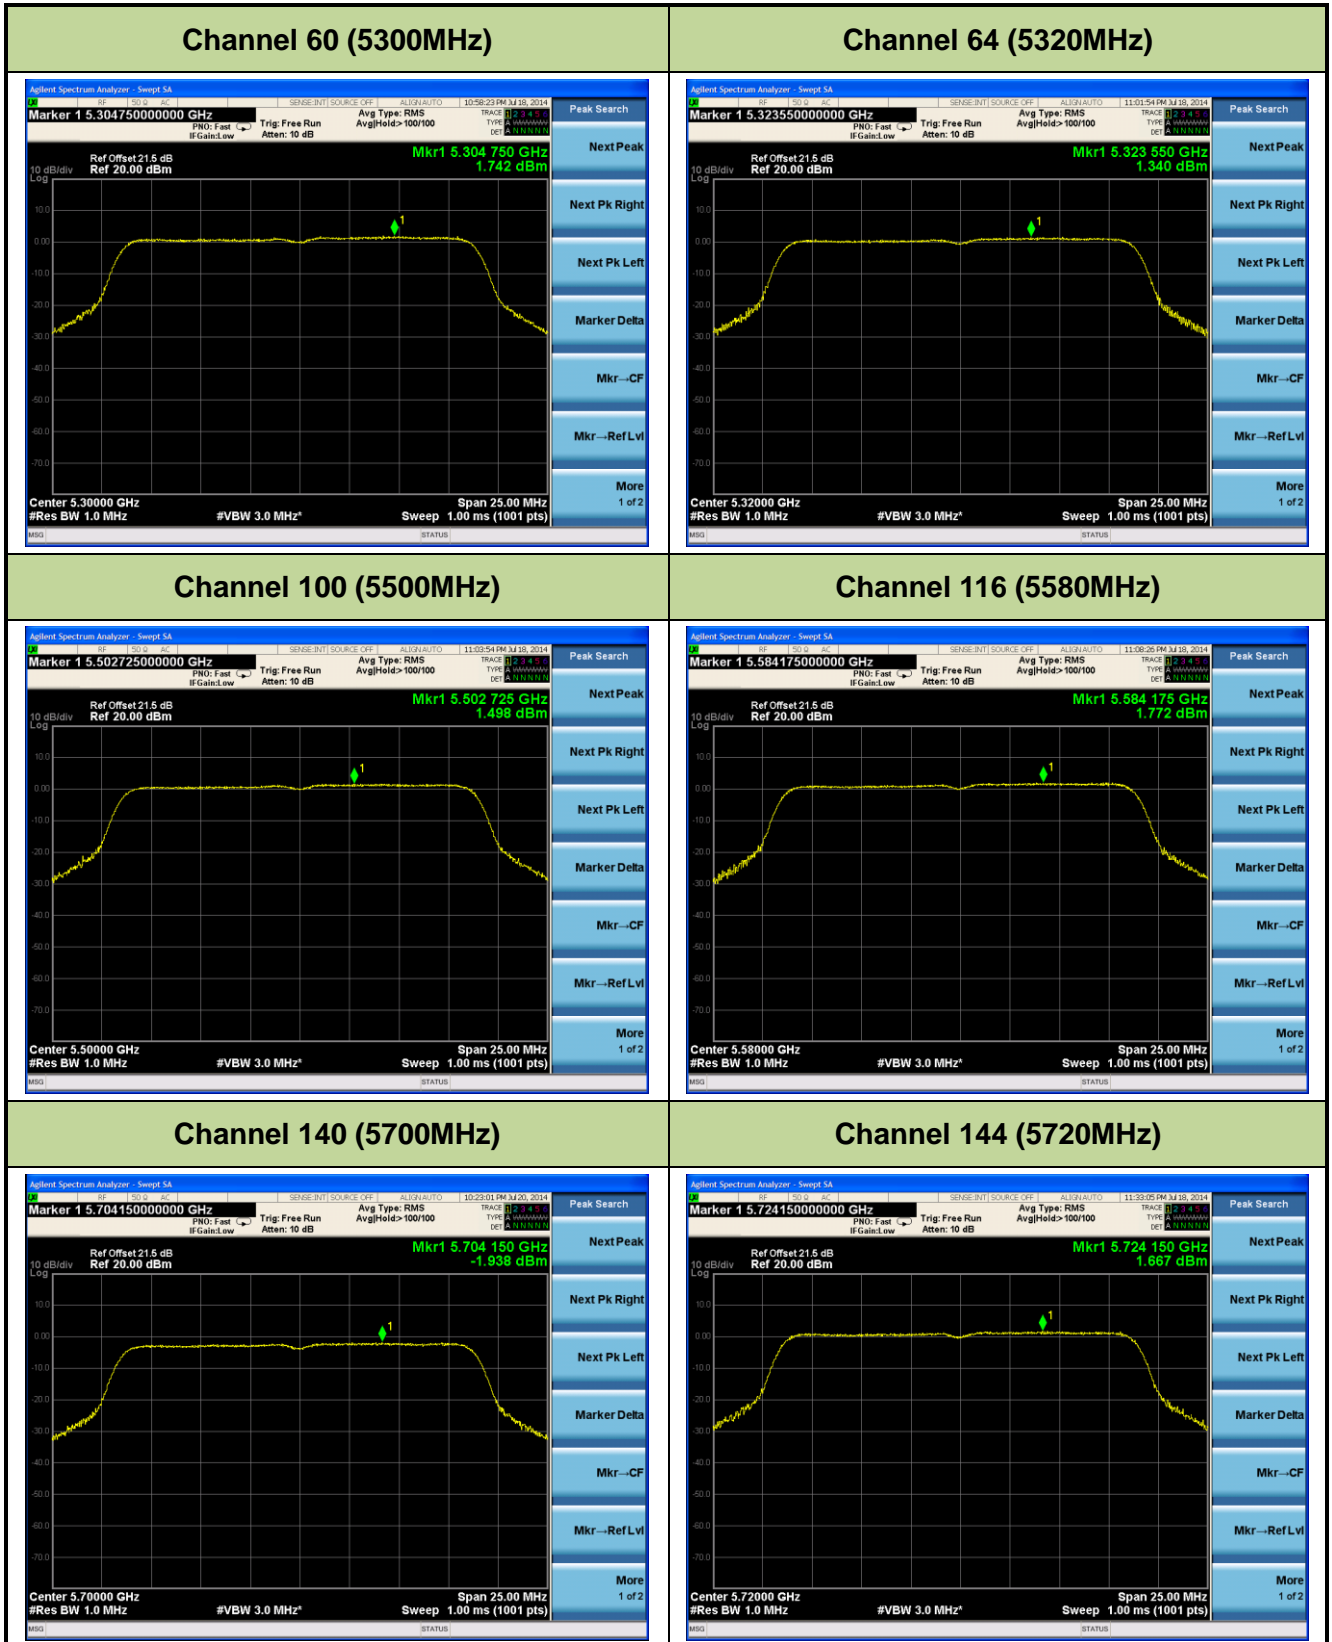

802.11a PSD - Ant 2 / Ant 0 + 1 + 2 + 3, Non-Beam Forming

Channel 36 (5180MHz)

Channel 44 (5220MHz)

Channel 48 (5240MHz)

Channel 52 (5260MHz)

Channel 60 (5300MHz)

Channel 64 (5320MHz)

802.11n-HT40 PSD - Ant 2 / Ant 0 + 1 + 2 + 3, Non-Beam Forming

Channel 38 (5190MHz)

Channel 46 (5230MHz)

Channel 54 (5270MHz)

Channel 62 (5310MHz)

Channel 102 (5510MHz)

Channel 118 (5550MHz)

802.11a PSD - Ant 3 / Ant 0 + 1 + 2 + 3, Non-Beam Forming

Channel 36 (5180MHz)

Channel 44 (5220MHz)

Channel 48 (5240MHz)

Channel 52 (5260MHz)

Channel 60 (5300MHz)

Channel 64 (5320MHz)

Channel 48 (5240MHz)

Channel 52 (5260MHz)

Channel 60 (5300MHz)

Channel 64 (5320MHz)

Channel 100 (5500MHz)

Channel 116 (5580MHz)
