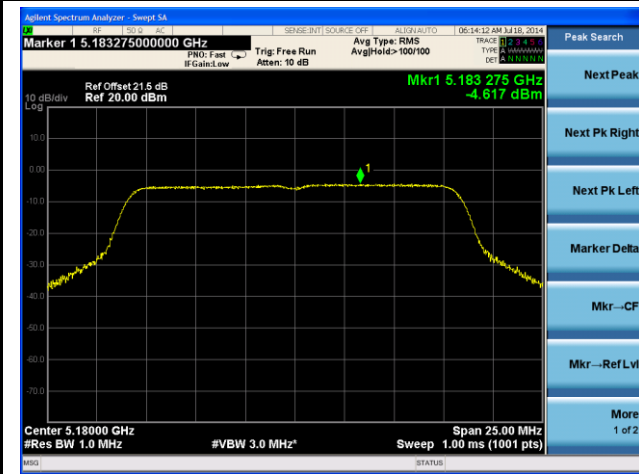

802.11a PSD - Ant 2 / Ant 0 + 1 + 2 + 3, Non-Beam Forming

Channel 36 (5180MHz)

Channel 44 (5220MHz)

Channel 48 (5240MHz)

Channel 52 (5260MHz)

Channel 60 (5300MHz)

Channel 64 (5320MHz)

802.11n-HT40 PSD - Ant 2 / Ant 0 + 1 + 2 + 3, Non-Beam Forming