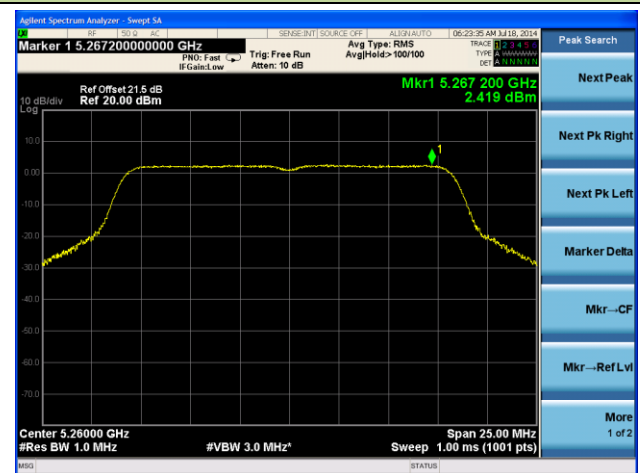

Channel 52 (5260MHz)