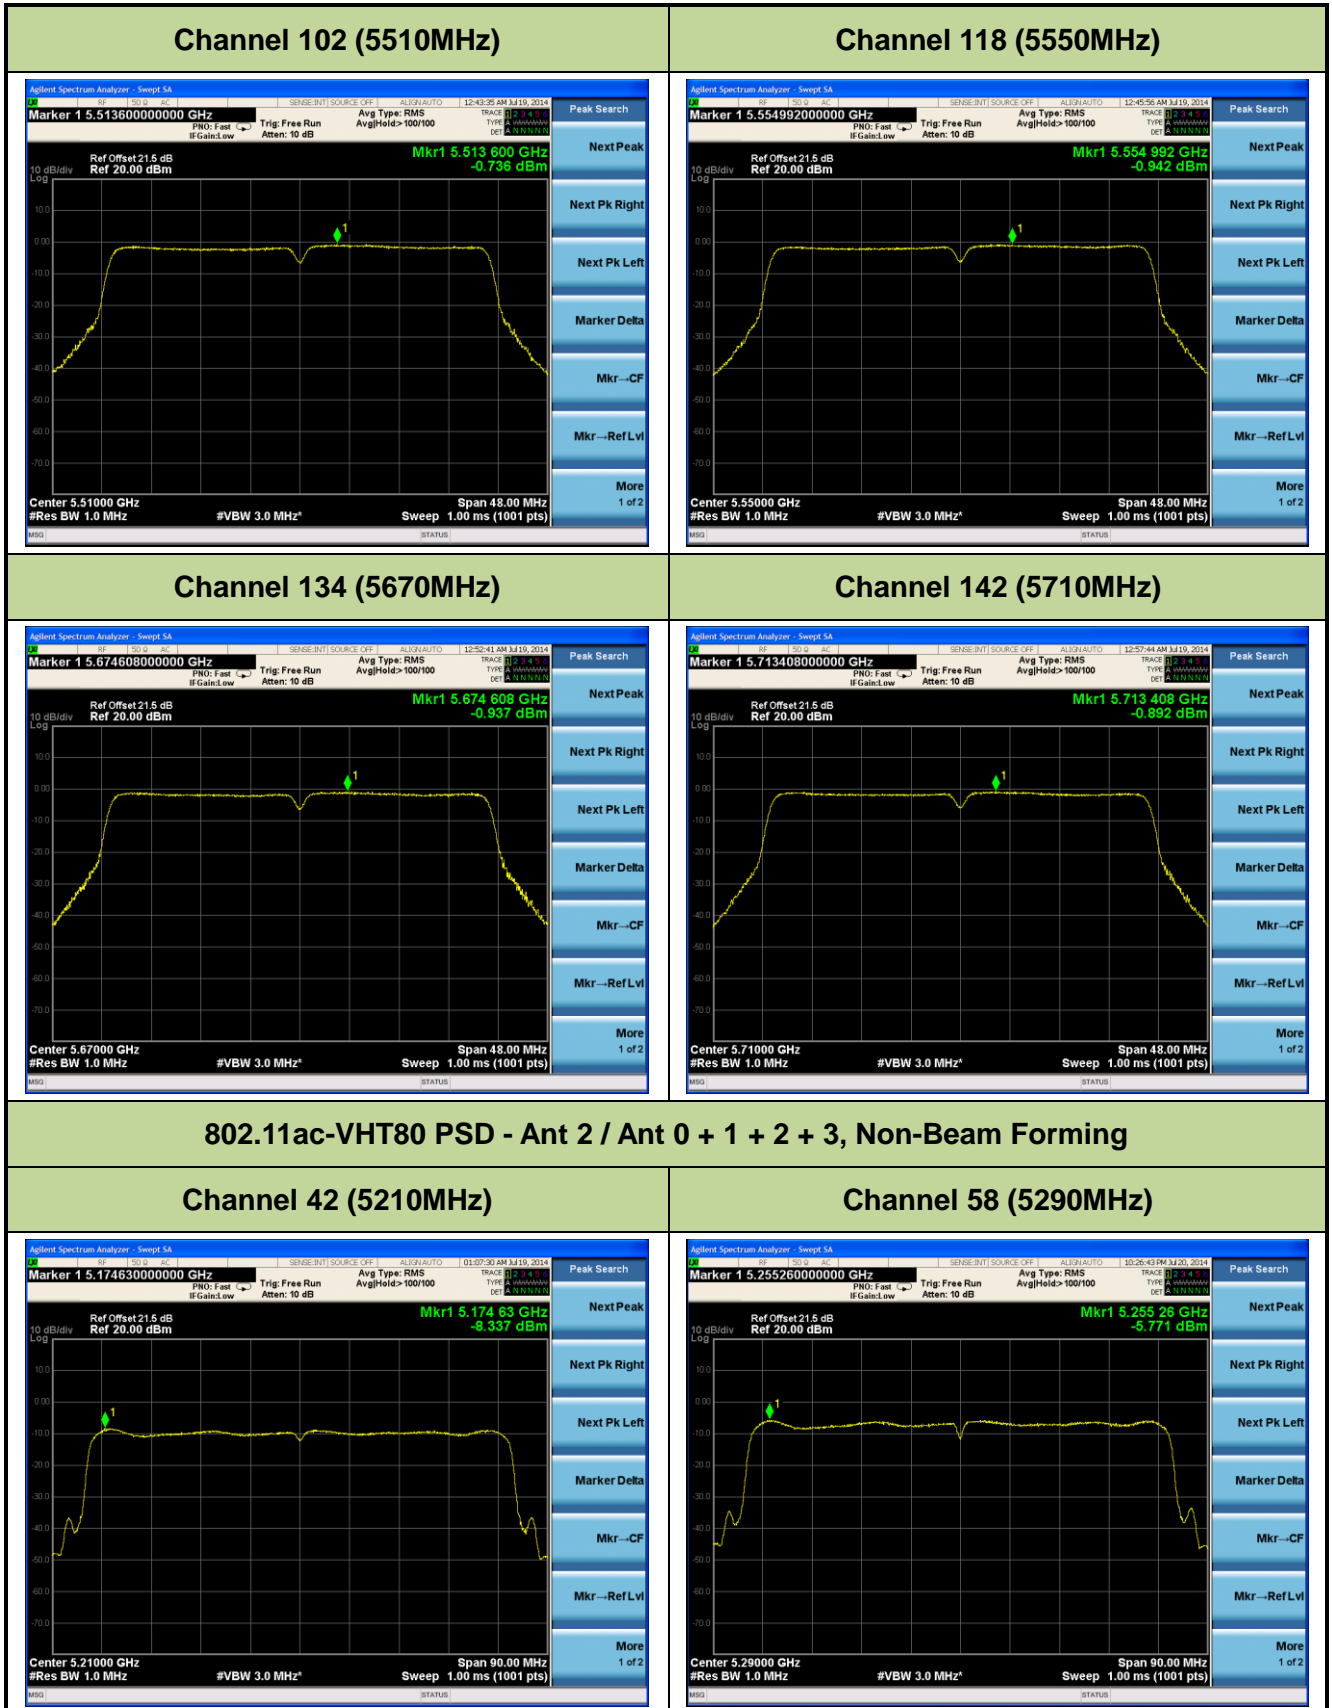

802.11a PSD - Ant 2 / Ant 0 + 1 + 2 + 3, Non-Beam Forming

Channel 36 (5180MHz)

Channel 44 (5220MHz)

Channel 48 (5240MHz)

Channel 52 (5260MHz)

Channel 60 (5300MHz)

Channel 64 (5320MHz)

802.11n-HT40 PSD - Ant 2 / Ant 0 + 1 + 2 + 3, Non-Beam Forming

Channel 38 (5190MHz)

Channel 46 (5230MHz)

Channel 54 (5270MHz)

Channel 62 (5310MHz)

Channel 102 (5510MHz)

Channel 118 (5550MHz)

802.11a PSD - Ant 3 / Ant 0 + 1 + 2 + 3, Non-Beam Forming

Channel 36 (5180MHz)

Channel 44 (5220MHz)

Channel 48 (5240MHz)

Channel 52 (5260MHz)

Channel 60 (5300MHz)

Channel 64 (5320MHz)

Channel 48 (5240MHz)

Channel 52 (5260MHz)

Channel 60 (5300MHz)

Channel 64 (5320MHz)

Channel 100 (5500MHz)

Channel 116 (5580MHz)
