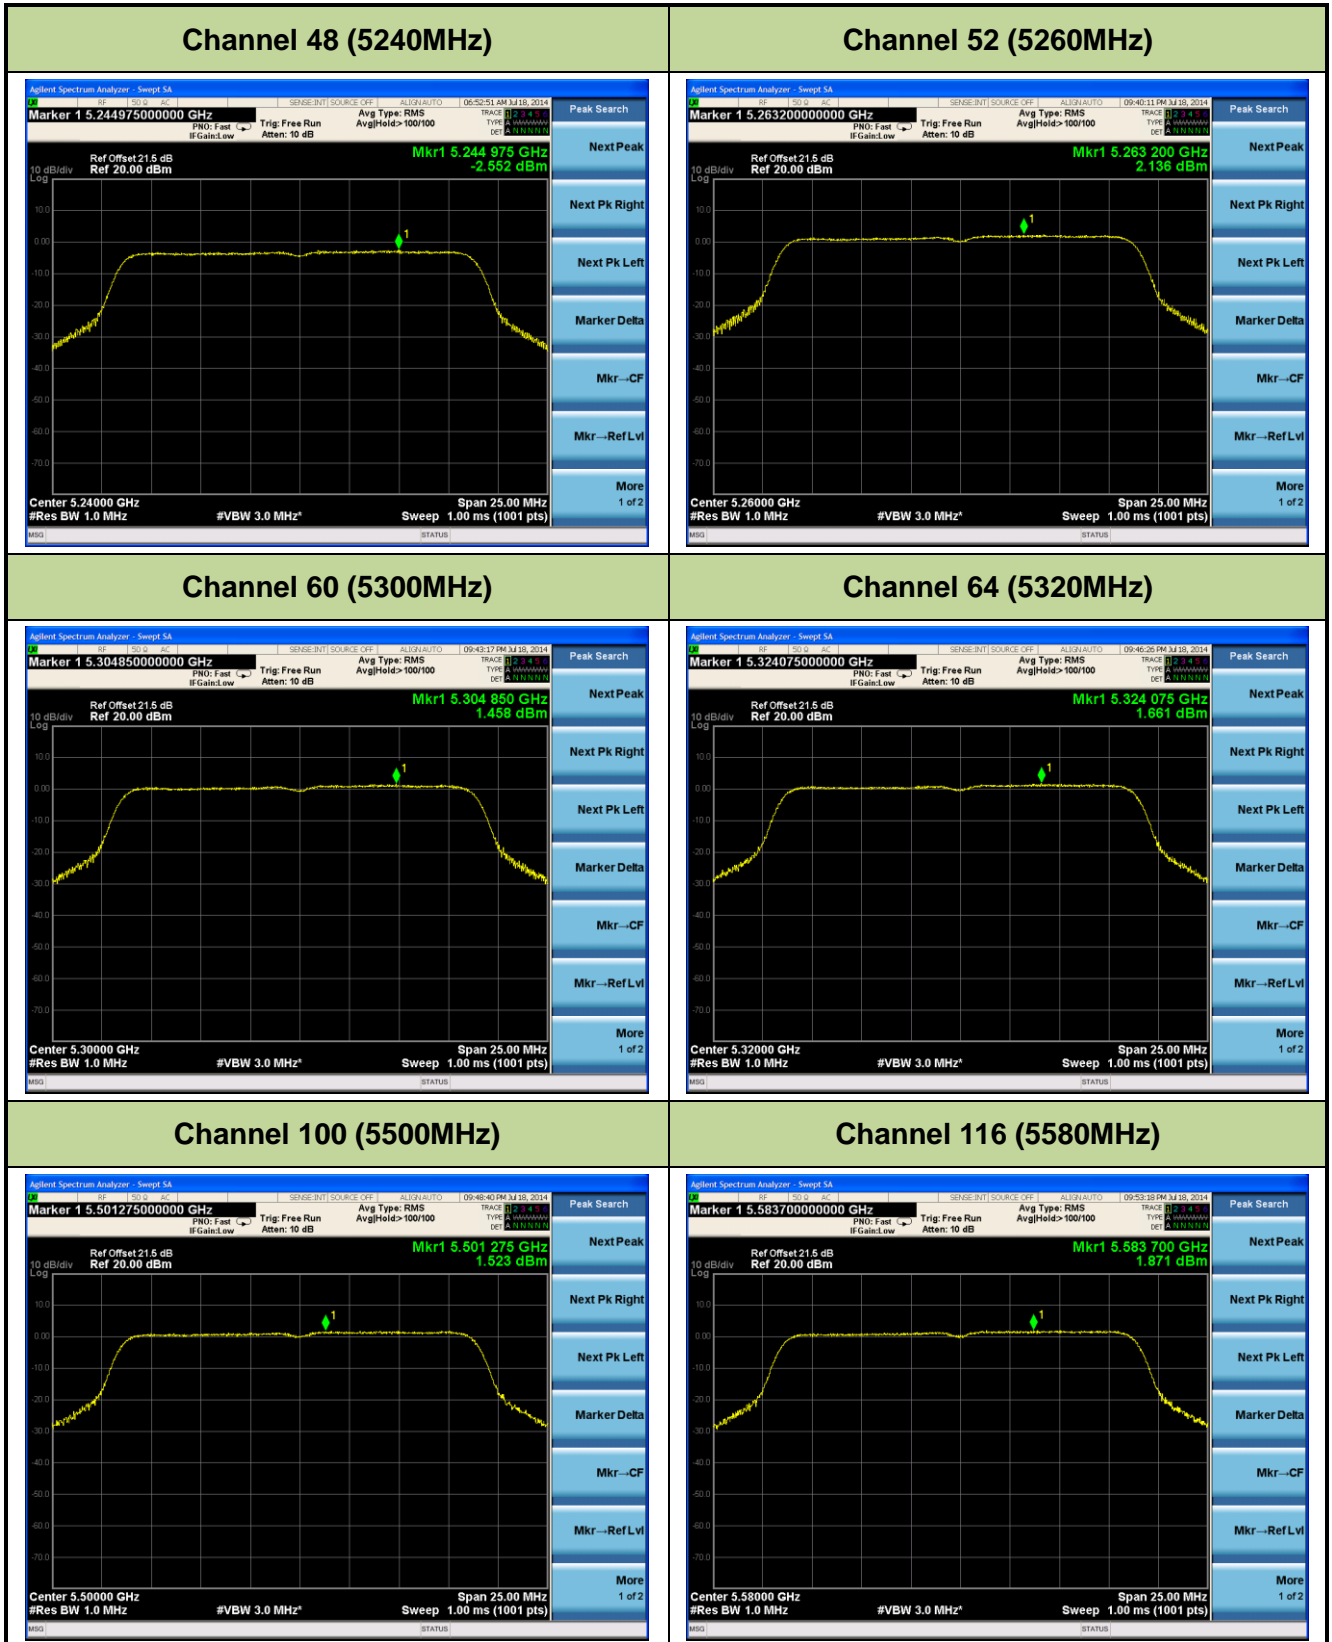

802.11a PSD - Ant 2 / Ant 0 + 1 + 2 + 3, Non-Beam Forming

Channel 36 (5180MHz)

Channel 44 (5220MHz)

Channel 48 (5240MHz)

Channel 52 (5260MHz)

Channel 60 (5300MHz)

Channel 64 (5320MHz)

802.11n-HT40 PSD - Ant 2 / Ant 0 + 1 + 2 + 3, Non-Beam Forming

Channel 38 (5190MHz)

Channel 46 (5230MHz)

Channel 54 (5270MHz)

Channel 62 (5310MHz)

Channel 102 (5510MHz)

Channel 118 (5550MHz)

802.11a PSD - Ant 3 / Ant 0 + 1 + 2 + 3, Non-Beam Forming

Channel 36 (5180MHz)

Channel 44 (5220MHz)

Channel 48 (5240MHz)

Channel 52 (5260MHz)

Channel 60 (5300MHz)

Channel 64 (5320MHz)

Channel 48 (5240MHz)

Channel 52 (5260MHz)

Channel 60 (5300MHz)

Channel 64 (5320MHz)

Channel 100 (5500MHz)

Channel 116 (5580MHz)
