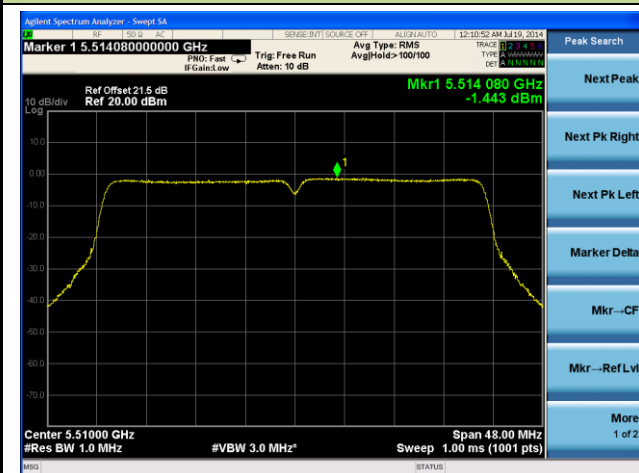

Channel 38 (5190MHz)

Channel 46 (5230MHz)

Channel 54 (5270MHz)

Channel 62 (5310MHz)

Channel 102 (5510MHz)

Channel 118 (5550MHz)

802.11a PSD - Ant 3 / Ant 0 + 1 + 2 + 3, Non-Beam Forming

Channel 36 (5180MHz)