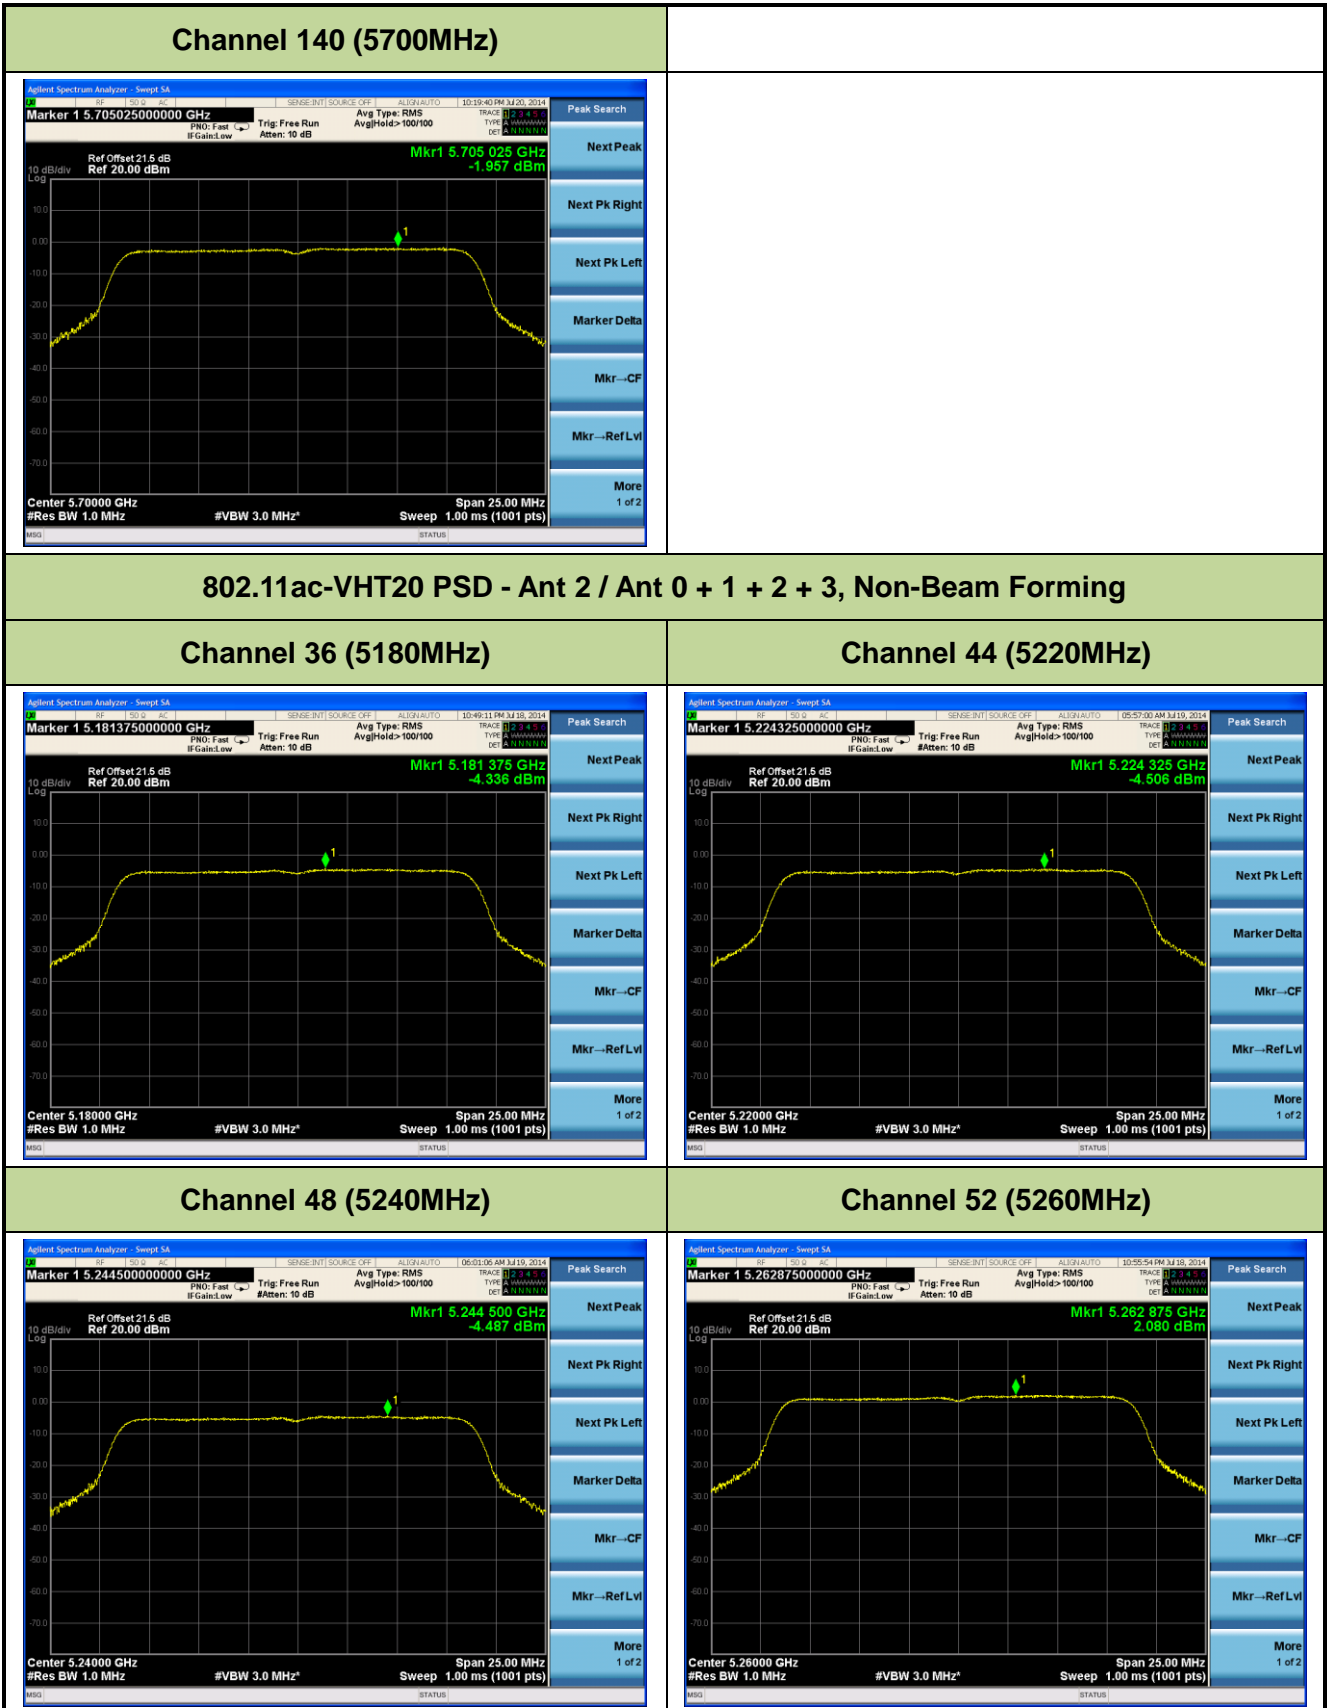

802.11a PSD - Ant 2 / Ant 0 + 1 + 2 + 3, Non-Beam Forming

Channel 36 (5180MHz)

Channel 44 (5220MHz)

Channel 48 (5240MHz)

Channel 52 (5260MHz)

Channel 60 (5300MHz)

Channel 64 (5320MHz)

802.11n-HT40 PSD - Ant 2 / Ant 0 + 1 + 2 + 3, Non-Beam Forming

Channel 38 (5190MHz)

Channel 46 (5230MHz)

Channel 54 (5270MHz)

Channel 62 (5310MHz)

Channel 102 (5510MHz)

Channel 118 (5550MHz)

802.11a PSD - Ant 3 / Ant 0 + 1 + 2 + 3, Non-Beam Forming

Channel 36 (5180MHz)

Channel 44 (5220MHz)

Channel 48 (5240MHz)

Channel 52 (5260MHz)

Channel 60 (5300MHz)

Channel 64 (5320MHz)

Channel 48 (5240MHz)

Channel 52 (5260MHz)

Channel 60 (5300MHz)

Channel 64 (5320MHz)

Channel 100 (5500MHz)

Channel 116 (5580MHz)
