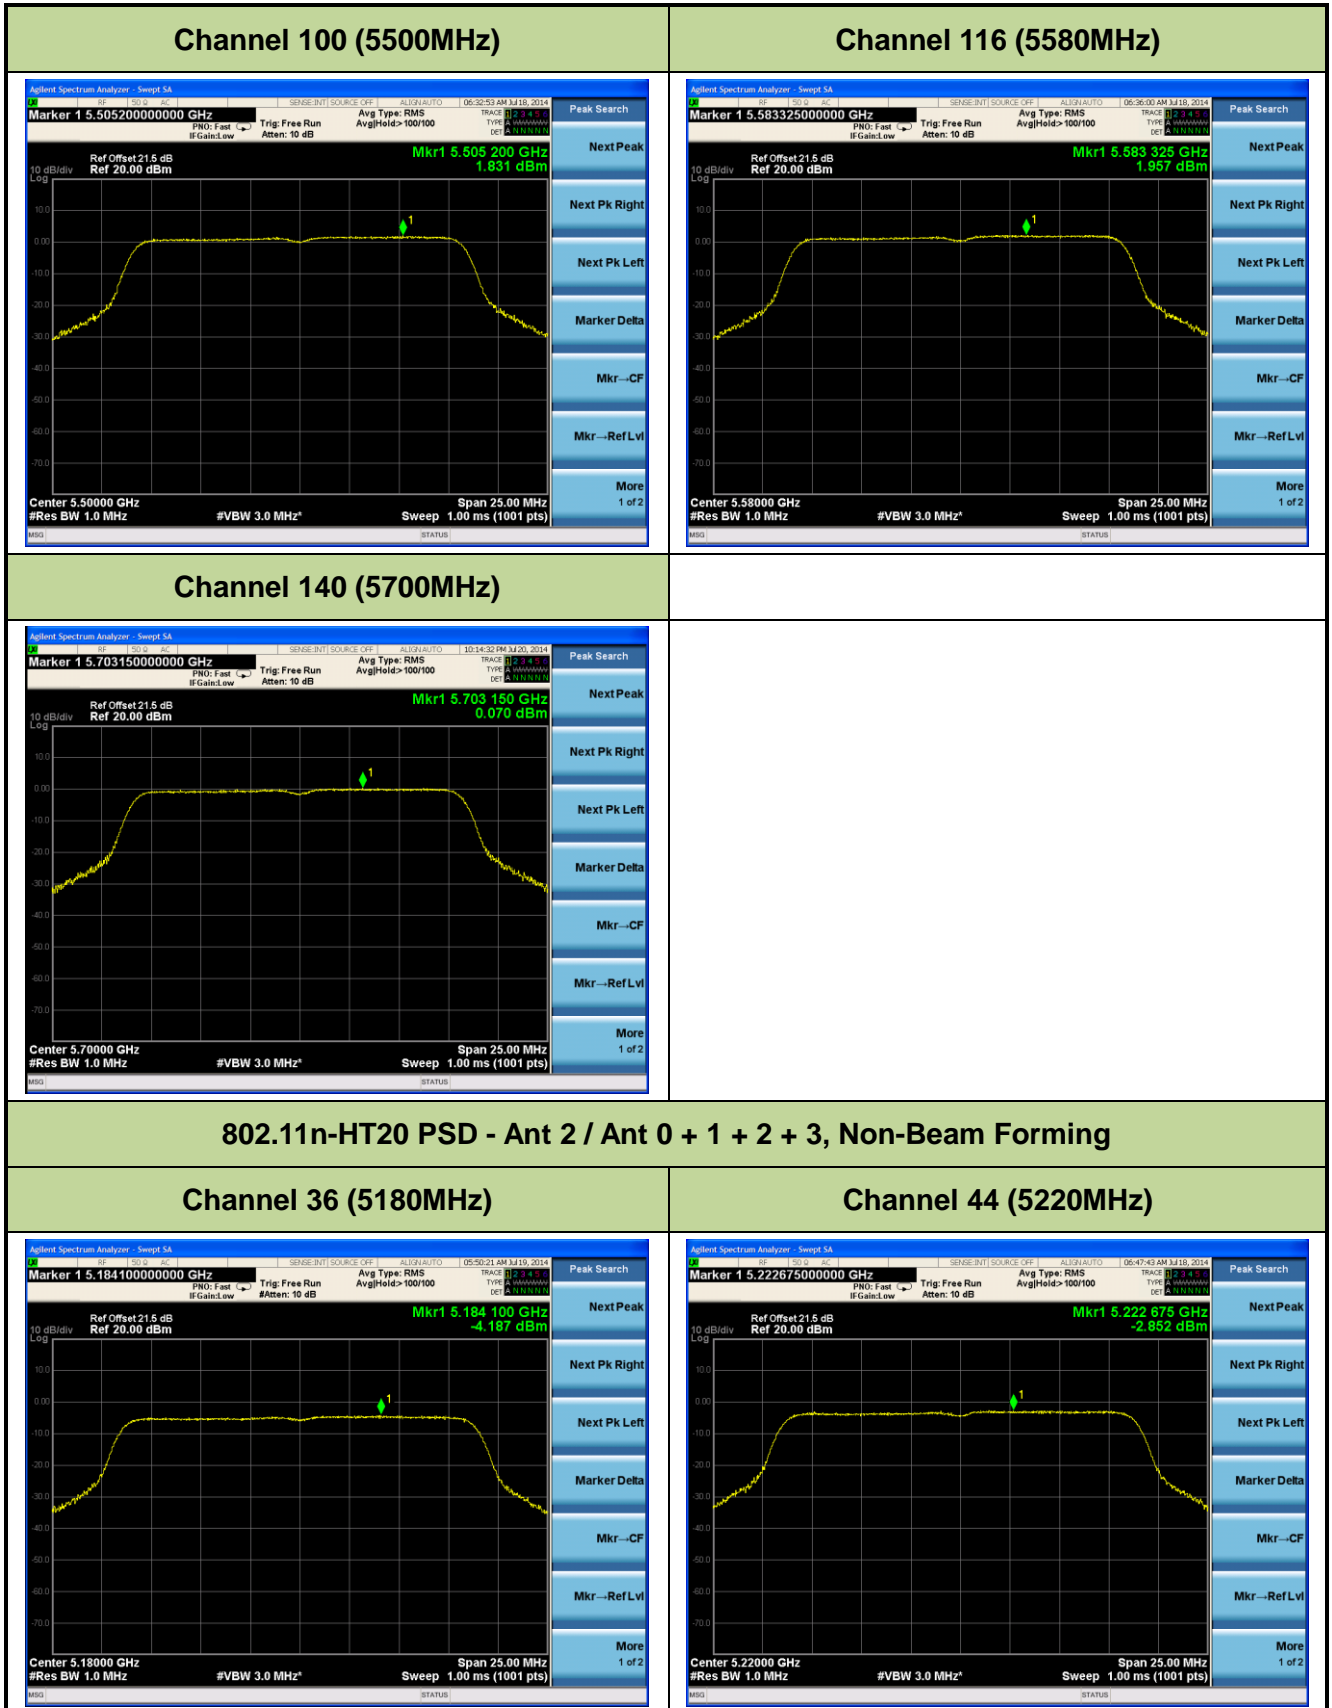

802.11a PSD - Ant 2 / Ant 0 + 1 + 2 + 3, Non-Beam Forming

Channel 36 (5180MHz)

Channel 44 (5220MHz)

Channel 48 (5240MHz)

Channel 52 (5260MHz)

Channel 60 (5300MHz)

Channel 64 (5320MHz)

802.11n-HT40 PSD - Ant 2 / Ant 0 + 1 + 2 + 3, Non-Beam Forming

Channel 38 (5190MHz)

Channel 46 (5230MHz)

Channel 54 (5270MHz)

Channel 62 (5310MHz)

Channel 102 (5510MHz)

Channel 118 (5550MHz)

802.11a PSD - Ant 3 / Ant 0 + 1 + 2 + 3, Non-Beam Forming

Channel 36 (5180MHz)

Channel 44 (5220MHz)

Channel 48 (5240MHz)

Channel 52 (5260MHz)

Channel 60 (5300MHz)

Channel 64 (5320MHz)

Channel 48 (5240MHz)

Channel 52 (5260MHz)

Channel 60 (5300MHz)

Channel 64 (5320MHz)

Channel 100 (5500MHz)

Channel 116 (5580MHz)
