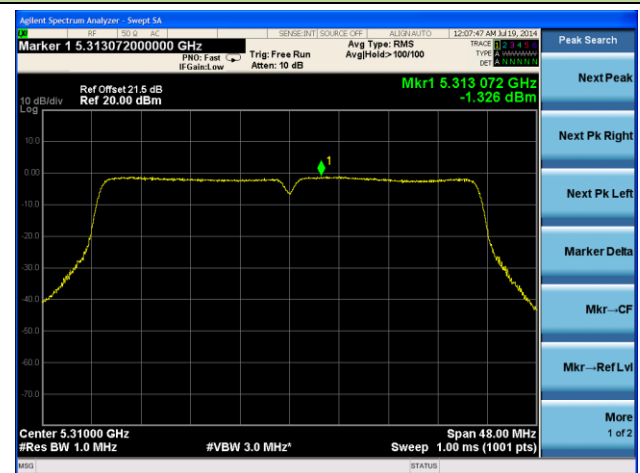

Channel 38 (5190MHz)

Channel 46 (5230MHz)

Channel 54 (5270MHz)

Channel 62 (5310MHz)

Channel 102 (5510MHz)

Channel 118 (5550MHz)

802.11a PSD - Ant 3 / Ant 0 + 1 + 2 + 3, Non-Beam Forming

Channel 36 (5180MHz)