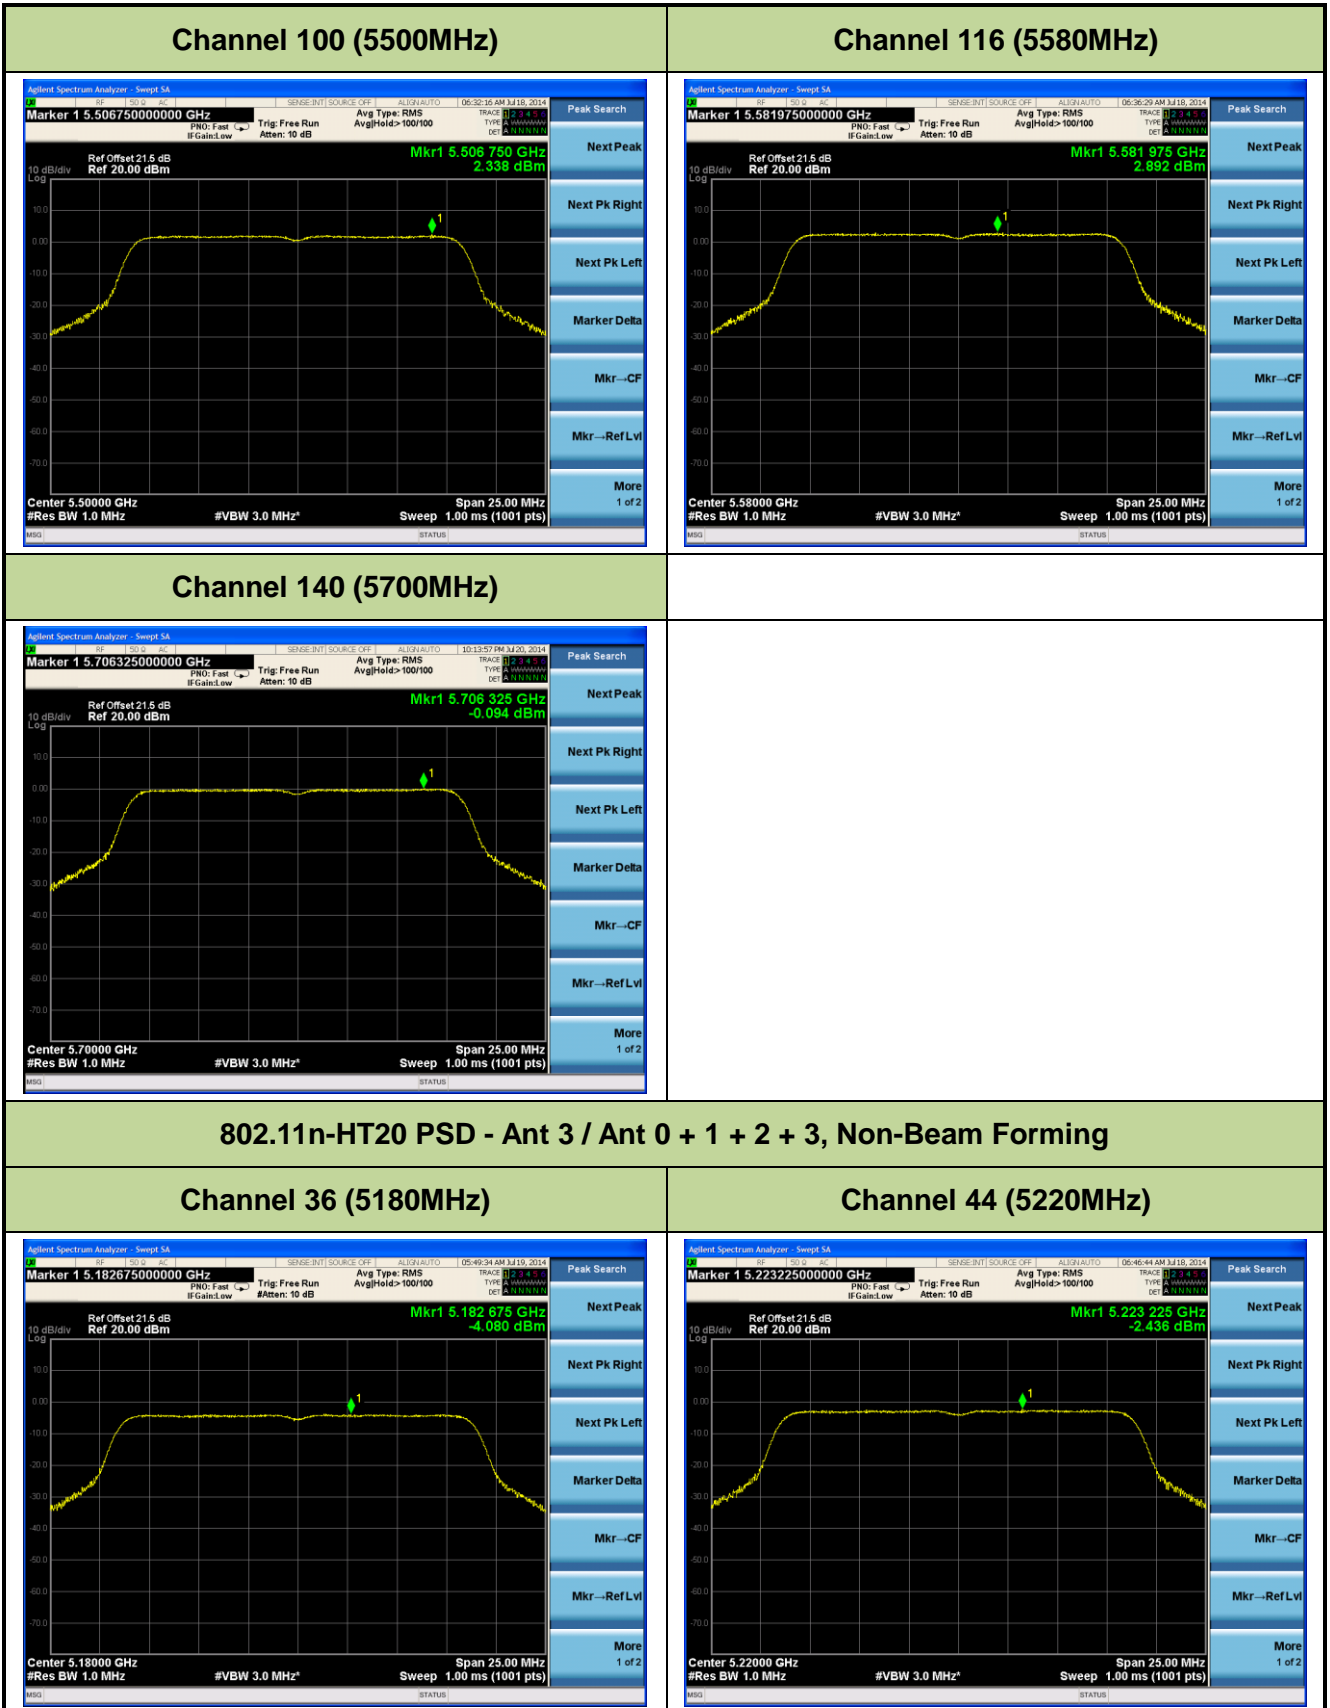

Channel 38 (5190MHz)

Channel 46 (5230MHz)

Channel 54 (5270MHz)

Channel 62 (5310MHz)

Channel 102 (5510MHz)

Channel 118 (5550MHz)

802.11a PSD - Ant 3 / Ant 0 + 1 + 2 + 3, Non-Beam Forming

Channel 36 (5180MHz)

Channel 44 (5220MHz)

Channel 48 (5240MHz)

Channel 52 (5260MHz)

Channel 60 (5300MHz)

Channel 64 (5320MHz)

Channel 48 (5240MHz)

Channel 52 (5260MHz)

Channel 60 (5300MHz)

Channel 64 (5320MHz)

Channel 100 (5500MHz)

Channel 116 (5580MHz)
