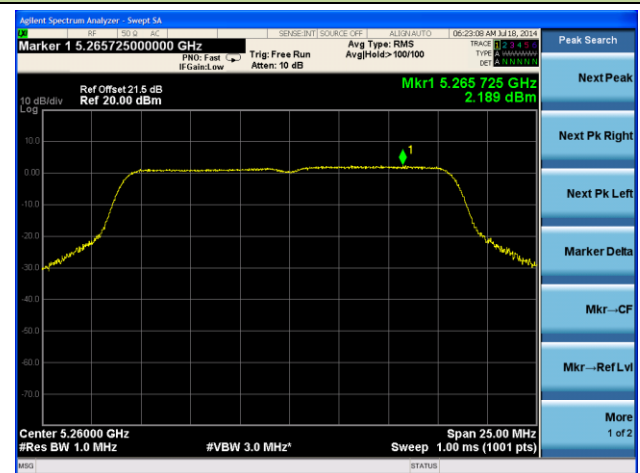

802.11a PSD - Ant 2 / Ant 0 + 1 + 2 + 3, Non-Beam Forming

Channel 36 (5180MHz)

Channel 44 (5220MHz)

Channel 48 (5240MHz)

Channel 52 (5260MHz)

Channel 60 (5300MHz)

Channel 64 (5320MHz)

802.11n-HT40 PSD - Ant 2 / Ant 0 + 1 + 2 + 3, Non-Beam Forming