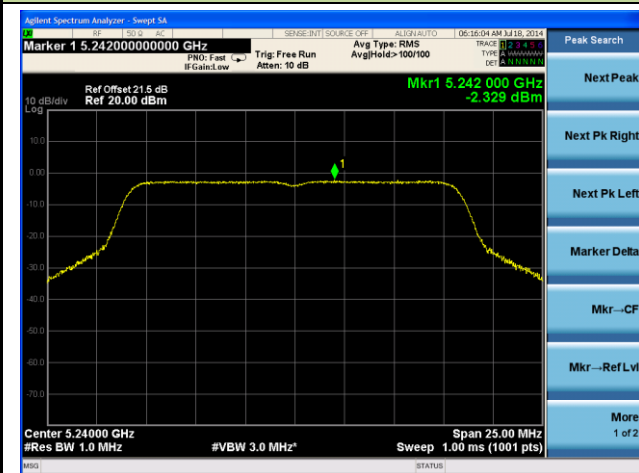

Channel 48 (5240MHz)