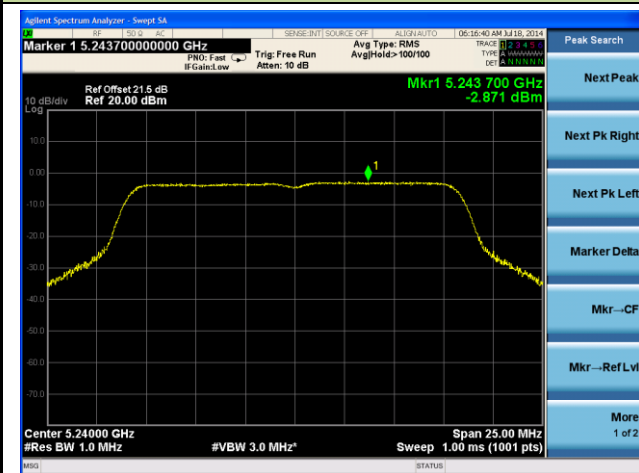

802.11a PSD - Ant 2 / Ant 0 + 1 + 2 + 3, Non-Beam Forming

Channel 36 (5180MHz)

Channel 44 (5220MHz)

Channel 48 (5240MHz)

Channel 52 (5260MHz)

Channel 60 (5300MHz)

Channel 64 (5320MHz)

802.11n-HT40 PSD - Ant 2 / Ant 0 + 1 + 2 + 3, Non-Beam Forming