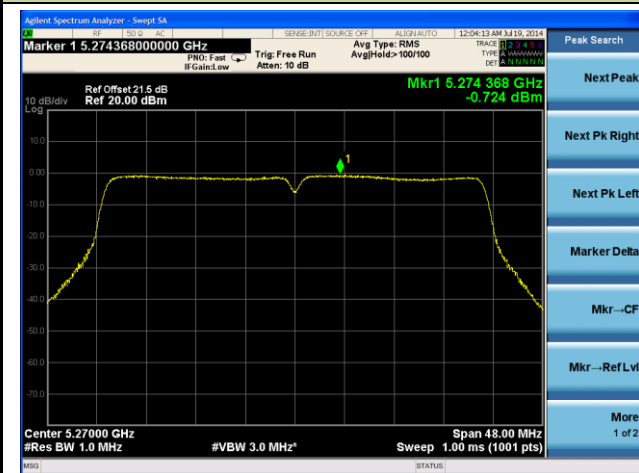

802.11a PSD - Ant 2 / Ant 0 + 1 + 2 + 3, Non-Beam Forming

Channel 36 (5180MHz)

Channel 44 (5220MHz)

Channel 48 (5240MHz)

Channel 52 (5260MHz)

Channel 60 (5300MHz)

Channel 64 (5320MHz)

802.11n-HT40 PSD - Ant 2 / Ant 0 + 1 + 2 + 3, Non-Beam Forming

Channel 38 (5190MHz)

Channel 46 (5230MHz)

Channel 54 (5270MHz)

Channel 62 (5310MHz)

Channel 102 (5510MHz)

Channel 118 (5550MHz)

802.11a PSD - Ant 3 / Ant 0 + 1 + 2 + 3, Non-Beam Forming

Channel 36 (5180MHz)