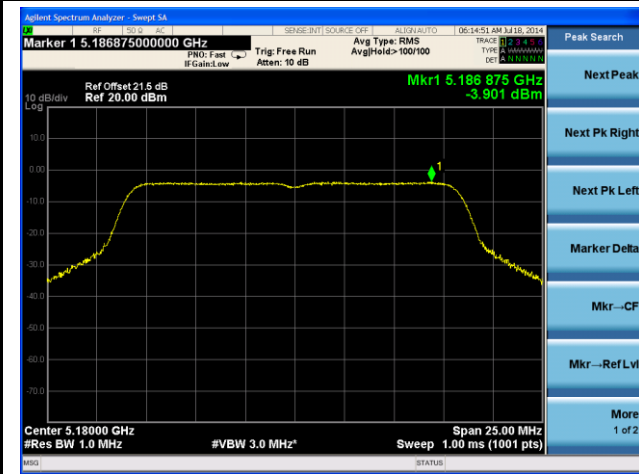

Channel 38 (5190MHz)

Channel 46 (5230MHz)

Channel 54 (5270MHz)

Channel 62 (5310MHz)

Channel 102 (5510MHz)

Channel 118 (5550MHz)

802.11a PSD - Ant 3 / Ant 0 + 1 + 2 + 3, Non-Beam Forming

Channel 36 (5180MHz)