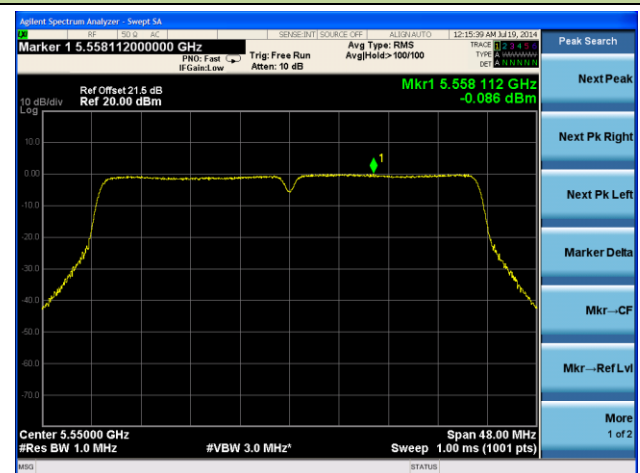

802.11n-HT40 PSD - Ant 0 / Ant 0 + 1 + 2 + 3, Non-Beam Forming

Channel 38 (5190MHz)

Channel 46 (5230MHz)

Channel 54 (5270MHz)

Channel 62 (5310MHz)

Channel 102 (5510MHz)

Channel 118 (5550MHz)

802.11ac-VHT80 PSD - Ant 0 / Ant 0 + 1 + 2 + 3, Non-Beam Forming

802.11a PSD - Ant 1 / Ant 0 + 1 + 2 + 3, Non-Beam Forming

Channel 36 (5180MHz)

Channel 44 (5220MHz)

Channel 48 (5240MHz)

Channel 52 (5260MHz)

Channel 60 (5300MHz)

Channel 64 (5320MHz)

802.11n-HT40 PSD - Ant 1 / Ant 0 + 1 + 2 + 3, Non-Beam Forming