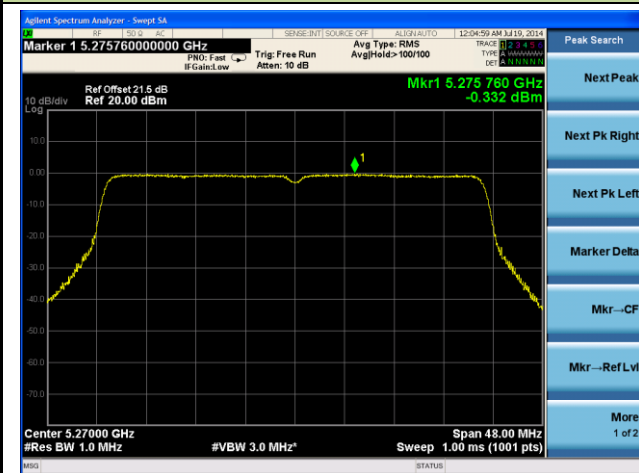

802.11n-HT40 PSD - Ant 0 / Ant 0 + 1 + 2 + 3, Non-Beam Forming

Channel 38 (5190MHz)

Channel 46 (5230MHz)

Channel 54 (5270MHz)

Channel 62 (5310MHz)

Channel 102 (5510MHz)

Channel 118 (5550MHz)

802.11ac-VHT80 PSD - Ant 0 / Ant 0 + 1 + 2 + 3, Non-Beam Forming

802.11a PSD - Ant 1 / Ant 0 + 1 + 2 + 3, Non-Beam Forming

Channel 36 (5180MHz)

Channel 44 (5220MHz)

Channel 48 (5240MHz)

Channel 52 (5260MHz)

Channel 60 (5300MHz)

Channel 64 (5320MHz)

802.11n-HT40 PSD - Ant 1 / Ant 0 + 1 + 2 + 3, Non-Beam Forming