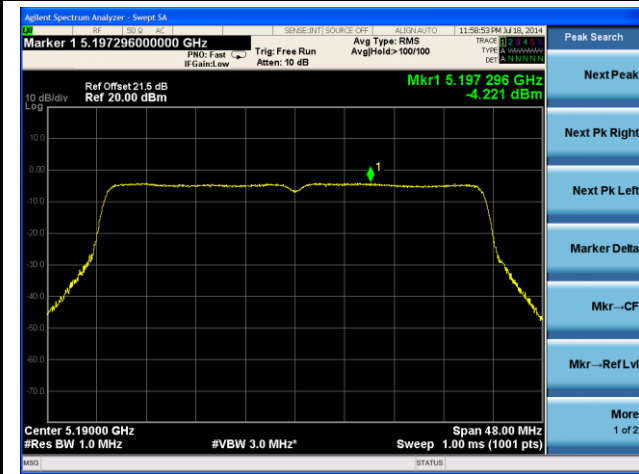

802.11n-HT40 PSD - Ant 0 / Ant 0 + 1 + 2 + 3, Non-Beam Forming

Channel 38 (5190MHz)

Channel 46 (5230MHz)

Channel 54 (5270MHz)

Channel 62 (5310MHz)

Channel 102 (5510MHz)

Channel 118 (5550MHz)

802.11ac-VHT80 PSD - Ant 0 / Ant 0 + 1 + 2 + 3, Non-Beam Forming

802.11a PSD - Ant 1 / Ant 0 + 1 + 2 + 3, Non-Beam Forming

Channel 36 (5180MHz)

Channel 44 (5220MHz)

Channel 48 (5240MHz)

Channel 52 (5260MHz)

Channel 60 (5300MHz)

Channel 64 (5320MHz)

802.11n-HT40 PSD - Ant 1 / Ant 0 + 1 + 2 + 3, Non-Beam Forming