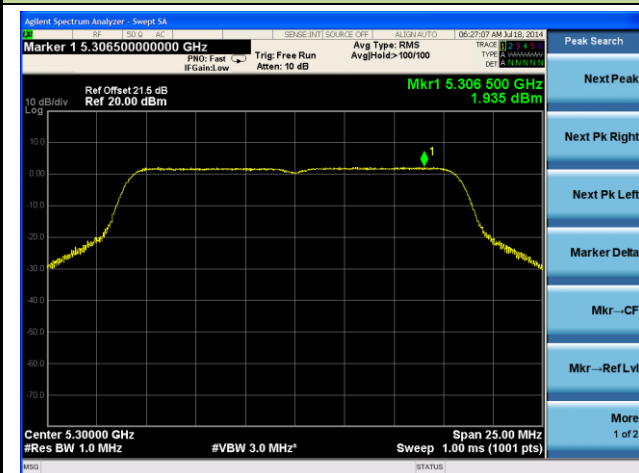

802.11a PSD - Ant 1 / Ant 0 + 1 + 2 + 3, Non-Beam Forming

Channel 36 (5180MHz)

Channel 44 (5220MHz)

Channel 48 (5240MHz)

Channel 52 (5260MHz)

Channel 60 (5300MHz)

Channel 64 (5320MHz)

802.11n-HT40 PSD - Ant 1 / Ant 0 + 1 + 2 + 3, Non-Beam Forming