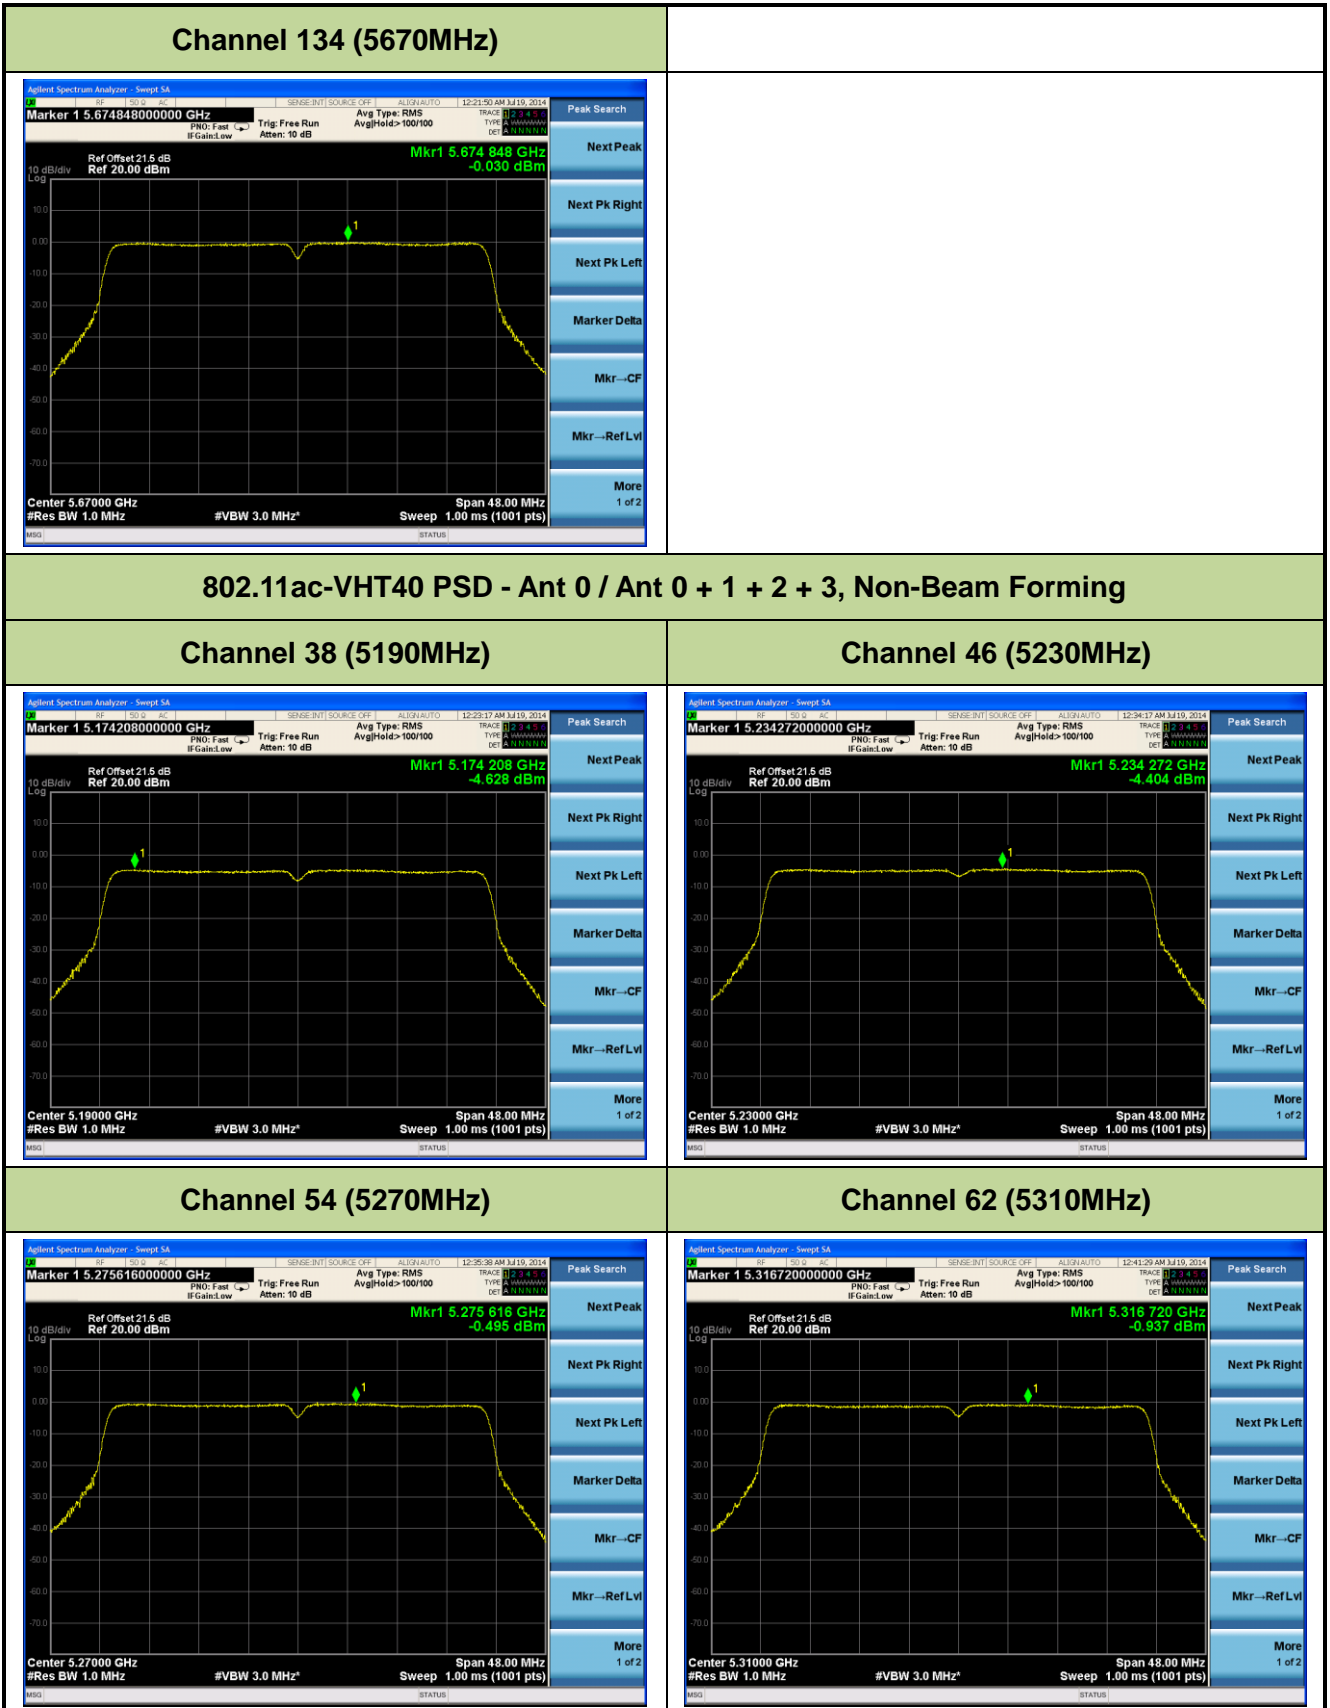

802.11n-HT40 PSD - Ant 0 / Ant 0 + 1 + 2 + 3, Non-Beam Forming

Channel 38 (5190MHz)

Channel 46 (5230MHz)

Channel 54 (5270MHz)

Channel 62 (5310MHz)

Channel 102 (5510MHz)

Channel 118 (5550MHz)

802.11ac-VHT80 PSD - Ant 0 / Ant 0 + 1 + 2 + 3, Non-Beam Forming

802.11a PSD - Ant 1 / Ant 0 + 1 + 2 + 3, Non-Beam Forming

Channel 36 (5180MHz)

Channel 44 (5220MHz)

Channel 48 (5240MHz)

Channel 52 (5260MHz)

Channel 60 (5300MHz)

Channel 64 (5320MHz)

802.11n-HT40 PSD - Ant 1 / Ant 0 + 1 + 2 + 3, Non-Beam Forming

Channel 38 (5190MHz)

Channel 46 (5230MHz)

Channel 54 (5270MHz)

Channel 62 (5310MHz)

Channel 102 (5510MHz)

Channel 118 (5550MHz)