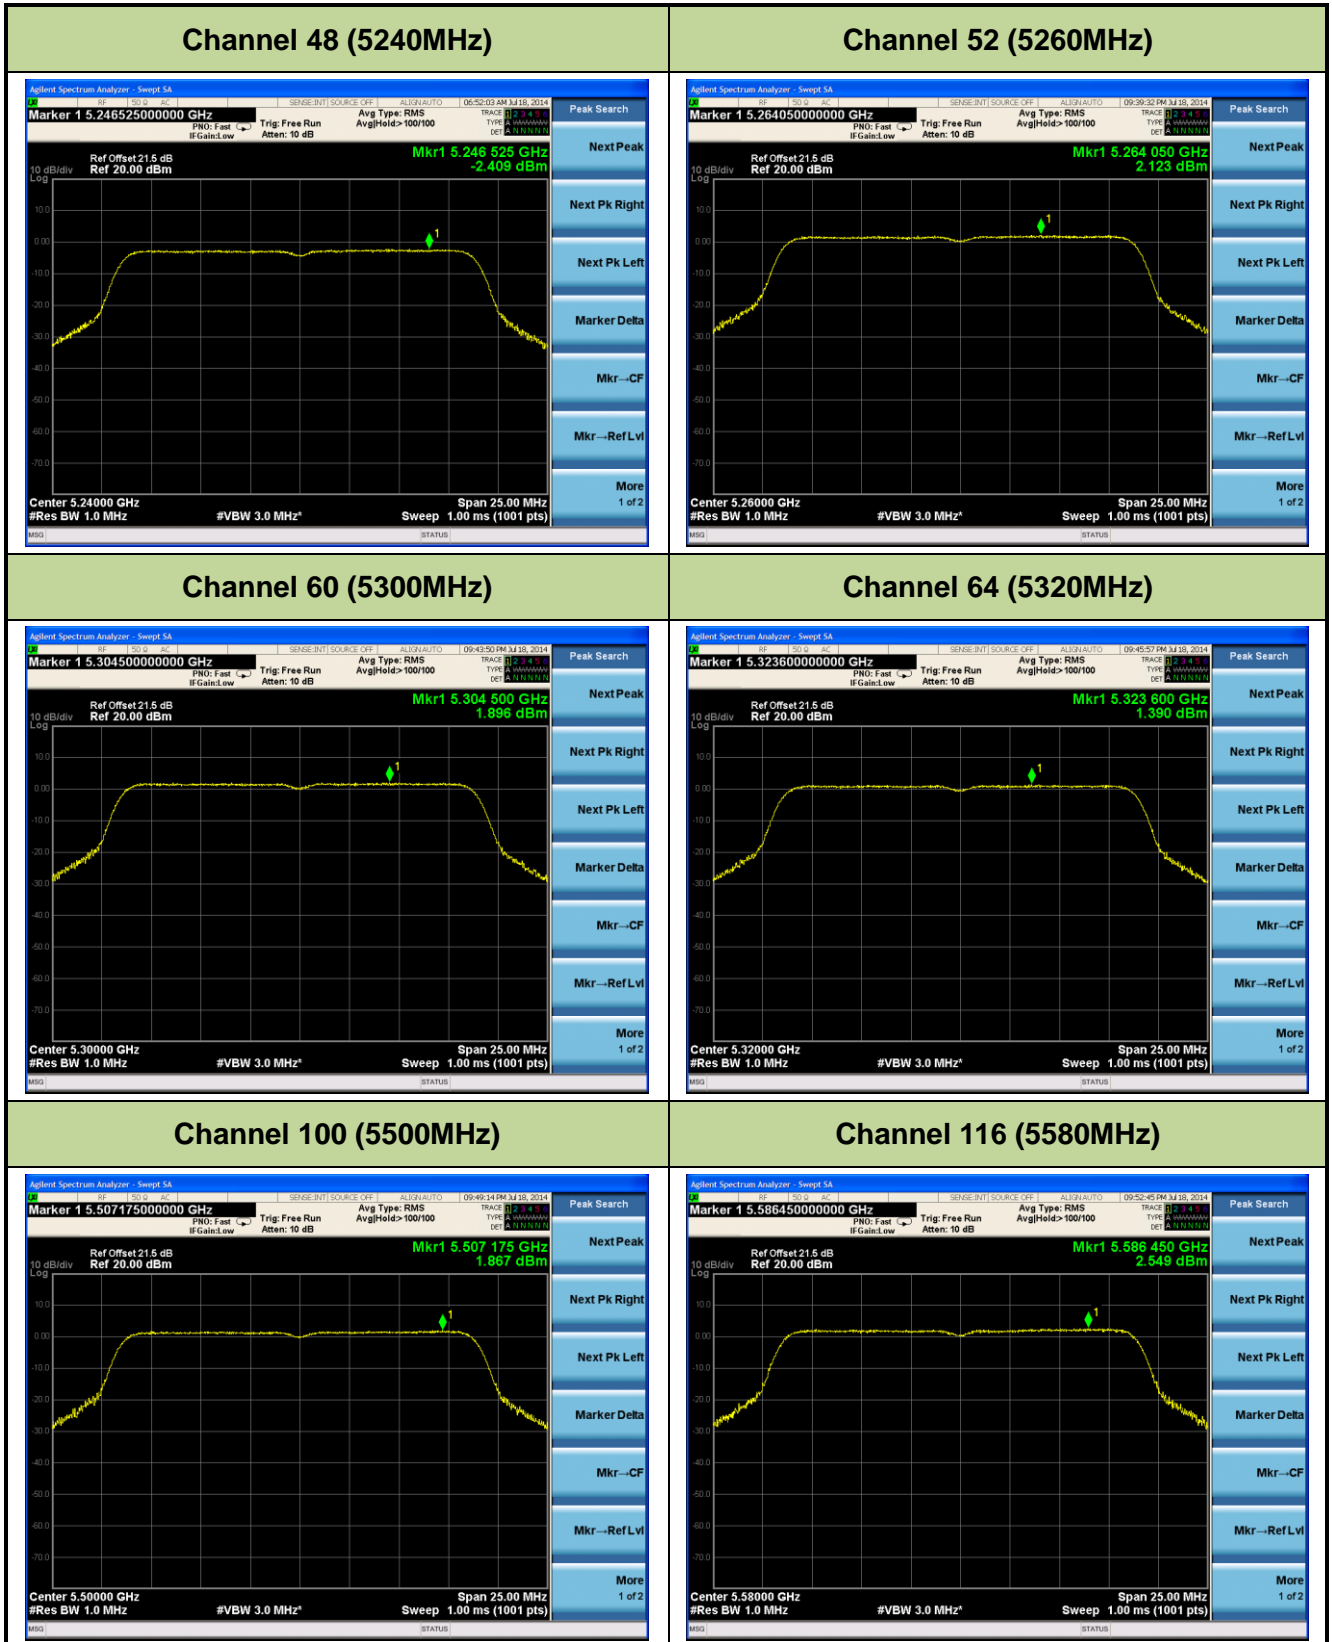

802.11n-HT40 PSD - Ant 0 / Ant 0 + 1 + 2 + 3, Non-Beam Forming

Channel 38 (5190MHz)

Channel 46 (5230MHz)

Channel 54 (5270MHz)

Channel 62 (5310MHz)

Channel 102 (5510MHz)

Channel 118 (5550MHz)

802.11ac-VHT80 PSD - Ant 0 / Ant 0 + 1 + 2 + 3, Non-Beam Forming

802.11a PSD - Ant 1 / Ant 0 + 1 + 2 + 3, Non-Beam Forming

Channel 36 (5180MHz)

Channel 44 (5220MHz)

Channel 48 (5240MHz)

Channel 52 (5260MHz)

Channel 60 (5300MHz)

Channel 64 (5320MHz)

802.11n-HT40 PSD - Ant 1 / Ant 0 + 1 + 2 + 3, Non-Beam Forming

Channel 38 (5190MHz)

Channel 46 (5230MHz)

Channel 54 (5270MHz)

Channel 62 (5310MHz)

Channel 102 (5510MHz)

Channel 118 (5550MHz)