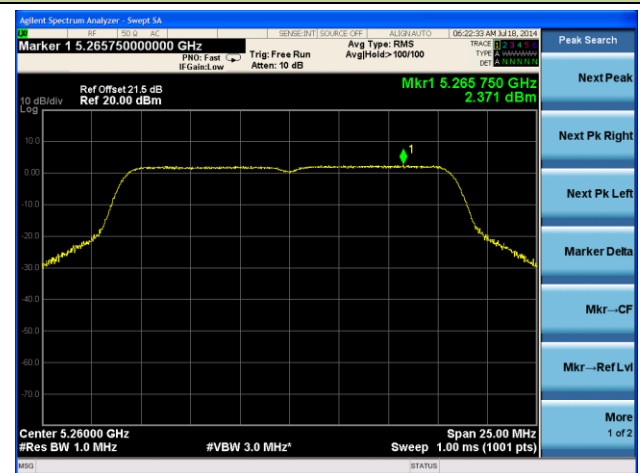

802.11a PSD - Ant 1 / Ant 0 + 1 + 2 + 3, Non-Beam Forming

Channel 36 (5180MHz)

Channel 44 (5220MHz)

Channel 48 (5240MHz)

Channel 52 (5260MHz)

Channel 60 (5300MHz)

Channel 64 (5320MHz)

802.11n-HT40 PSD - Ant 1 / Ant 0 + 1 + 2 + 3, Non-Beam Forming