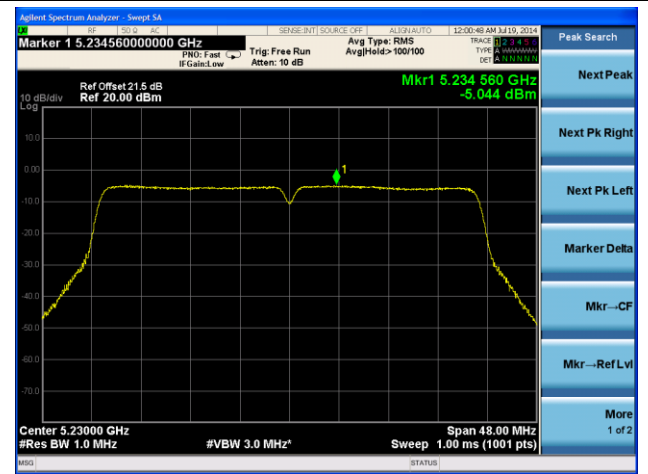

Channel 46 (5230MHz)