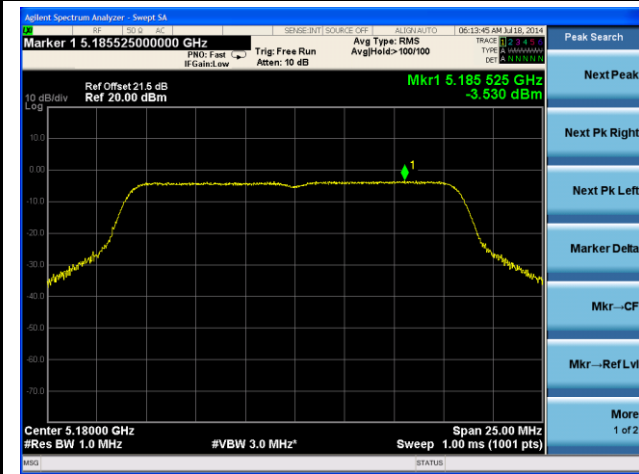

802.11n-HT40 PSD - Ant 0 / Ant 0 + 1 + 2 + 3, Non-Beam Forming

Channel 38 (5190MHz)

Channel 46 (5230MHz)

Channel 54 (5270MHz)

Channel 62 (5310MHz)

Channel 102 (5510MHz)

Channel 118 (5550MHz)

802.11ac-VHT80 PSD - Ant 0 / Ant 0 + 1 + 2 + 3, Non-Beam Forming

802.11a PSD - Ant 1 / Ant 0 + 1 + 2 + 3, Non-Beam Forming

Channel 36 (5180MHz)

Channel 44 (5220MHz)

Channel 48 (5240MHz)

Channel 52 (5260MHz)

Channel 60 (5300MHz)

Channel 64 (5320MHz)

802.11n-HT40 PSD - Ant 1 / Ant 0 + 1 + 2 + 3, Non-Beam Forming