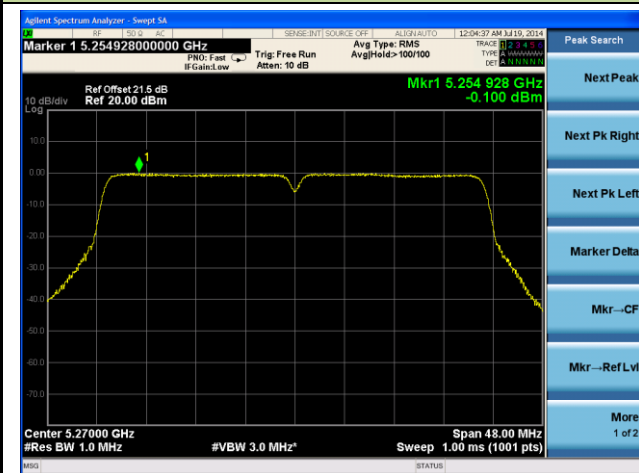

Channel 54 (5270MHz)