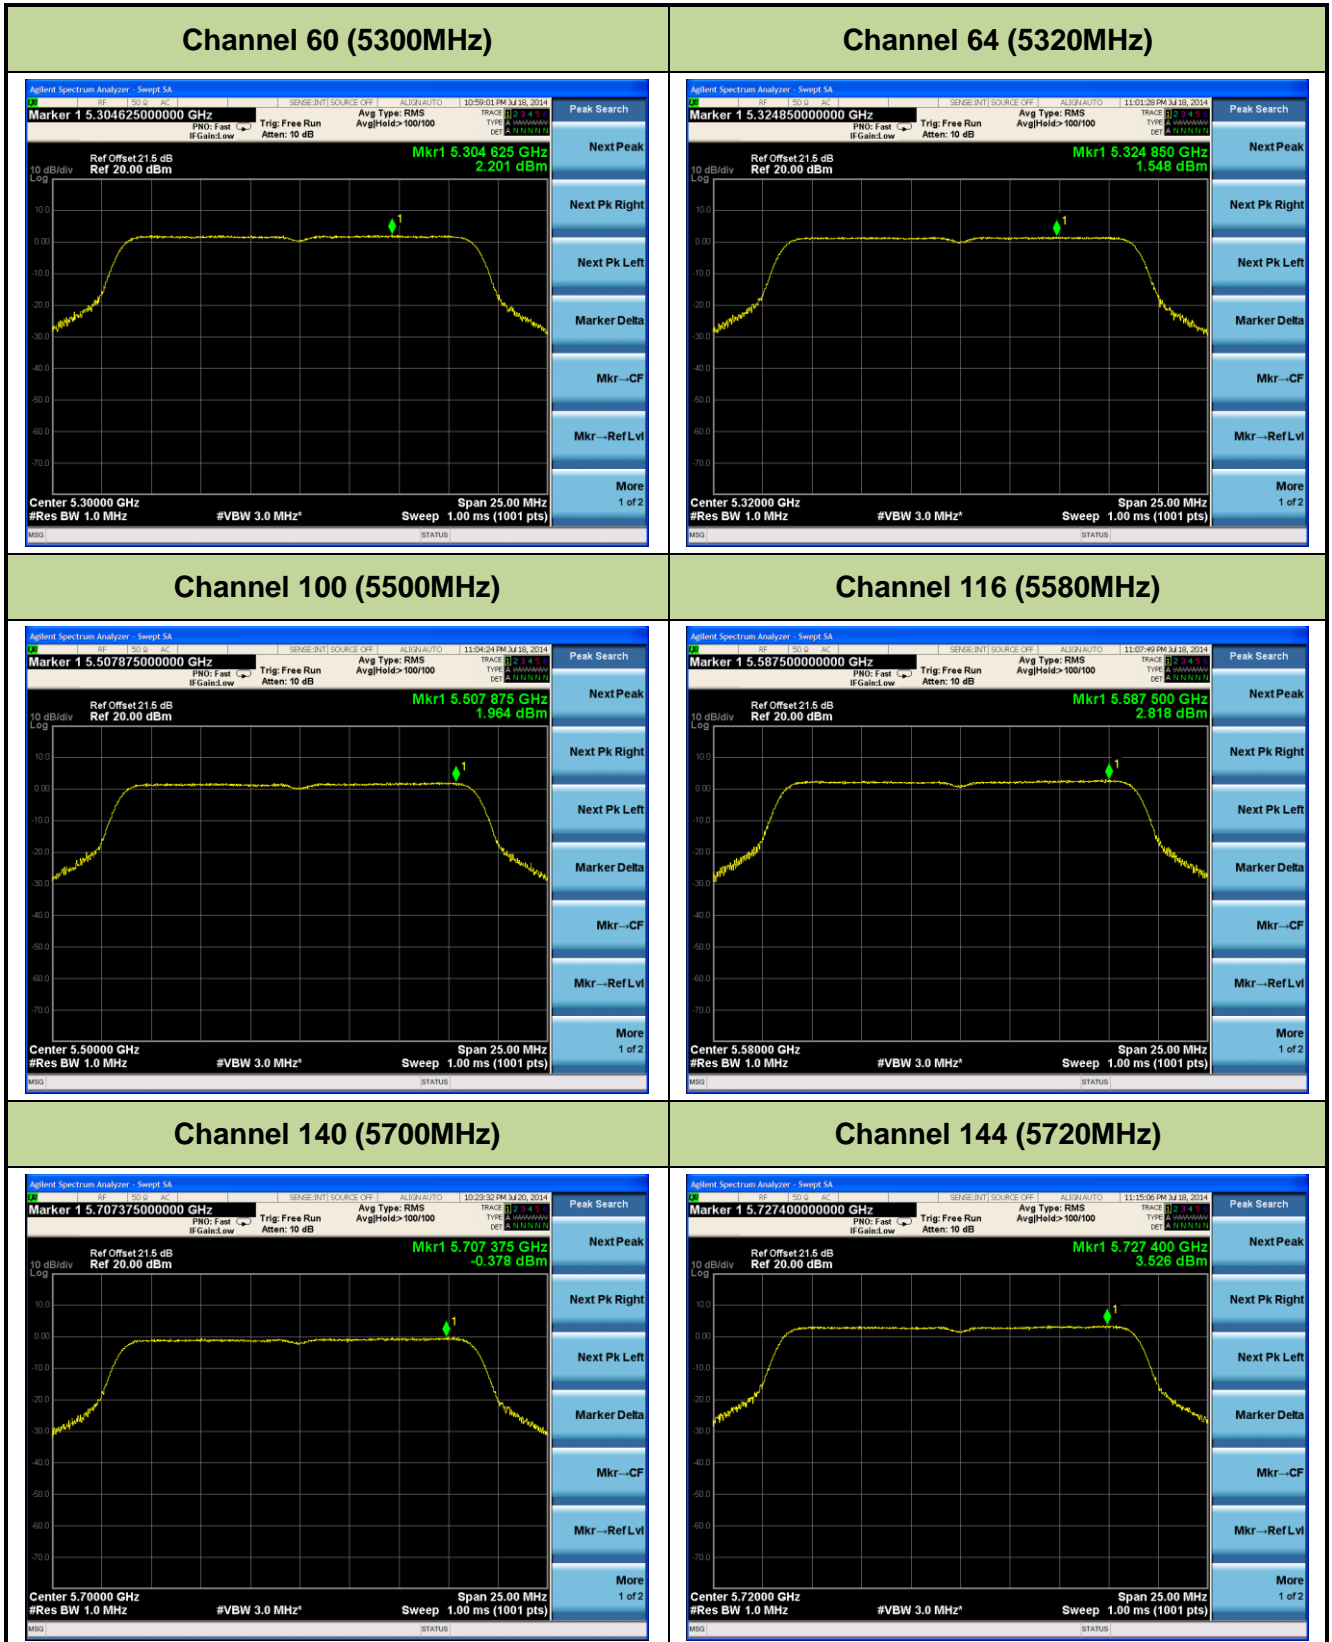

802.11n-HT40 PSD - Ant 0 / Ant 0 + 1 + 2 + 3, Non-Beam Forming

Channel 38 (5190MHz)

Channel 46 (5230MHz)

Channel 54 (5270MHz)

Channel 62 (5310MHz)

Channel 102 (5510MHz)

Channel 118 (5550MHz)

802.11ac-VHT80 PSD - Ant 0 / Ant 0 + 1 + 2 + 3, Non-Beam Forming

802.11a PSD - Ant 1 / Ant 0 + 1 + 2 + 3, Non-Beam Forming

Channel 36 (5180MHz)

Channel 44 (5220MHz)

Channel 48 (5240MHz)

Channel 52 (5260MHz)

Channel 60 (5300MHz)

Channel 64 (5320MHz)

802.11n-HT40 PSD - Ant 1 / Ant 0 + 1 + 2 + 3, Non-Beam Forming

Channel 38 (5190MHz)

Channel 46 (5230MHz)

Channel 54 (5270MHz)

Channel 62 (5310MHz)

Channel 102 (5510MHz)

Channel 118 (5550MHz)