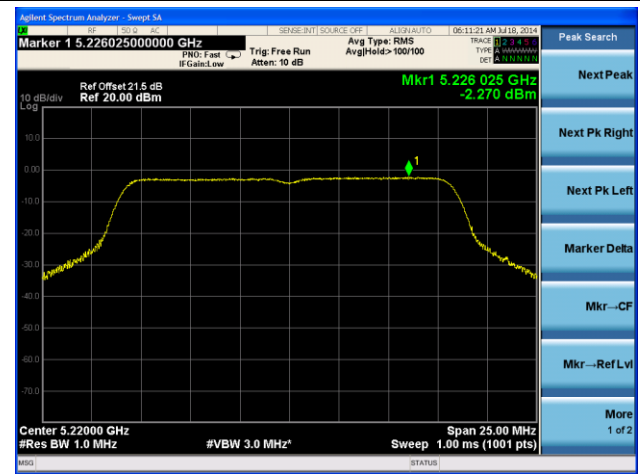

802.11n-HT40 PSD - Ant 0 / Ant 0 + 1 + 2 + 3, Non-Beam Forming

Channel 38 (5190MHz)

Channel 46 (5230MHz)

Channel 54 (5270MHz)

Channel 62 (5310MHz)

Channel 102 (5510MHz)

Channel 118 (5550MHz)

802.11ac-VHT80 PSD - Ant 0 / Ant 0 + 1 + 2 + 3, Non-Beam Forming

802.11a PSD - Ant 1 / Ant 0 + 1 + 2 + 3, Non-Beam Forming

Channel 36 (5180MHz)

Channel 44 (5220MHz)

Channel 48 (5240MHz)

Channel 52 (5260MHz)

Channel 60 (5300MHz)

Channel 64 (5320MHz)

802.11n-HT40 PSD - Ant 1 / Ant 0 + 1 + 2 + 3, Non-Beam Forming