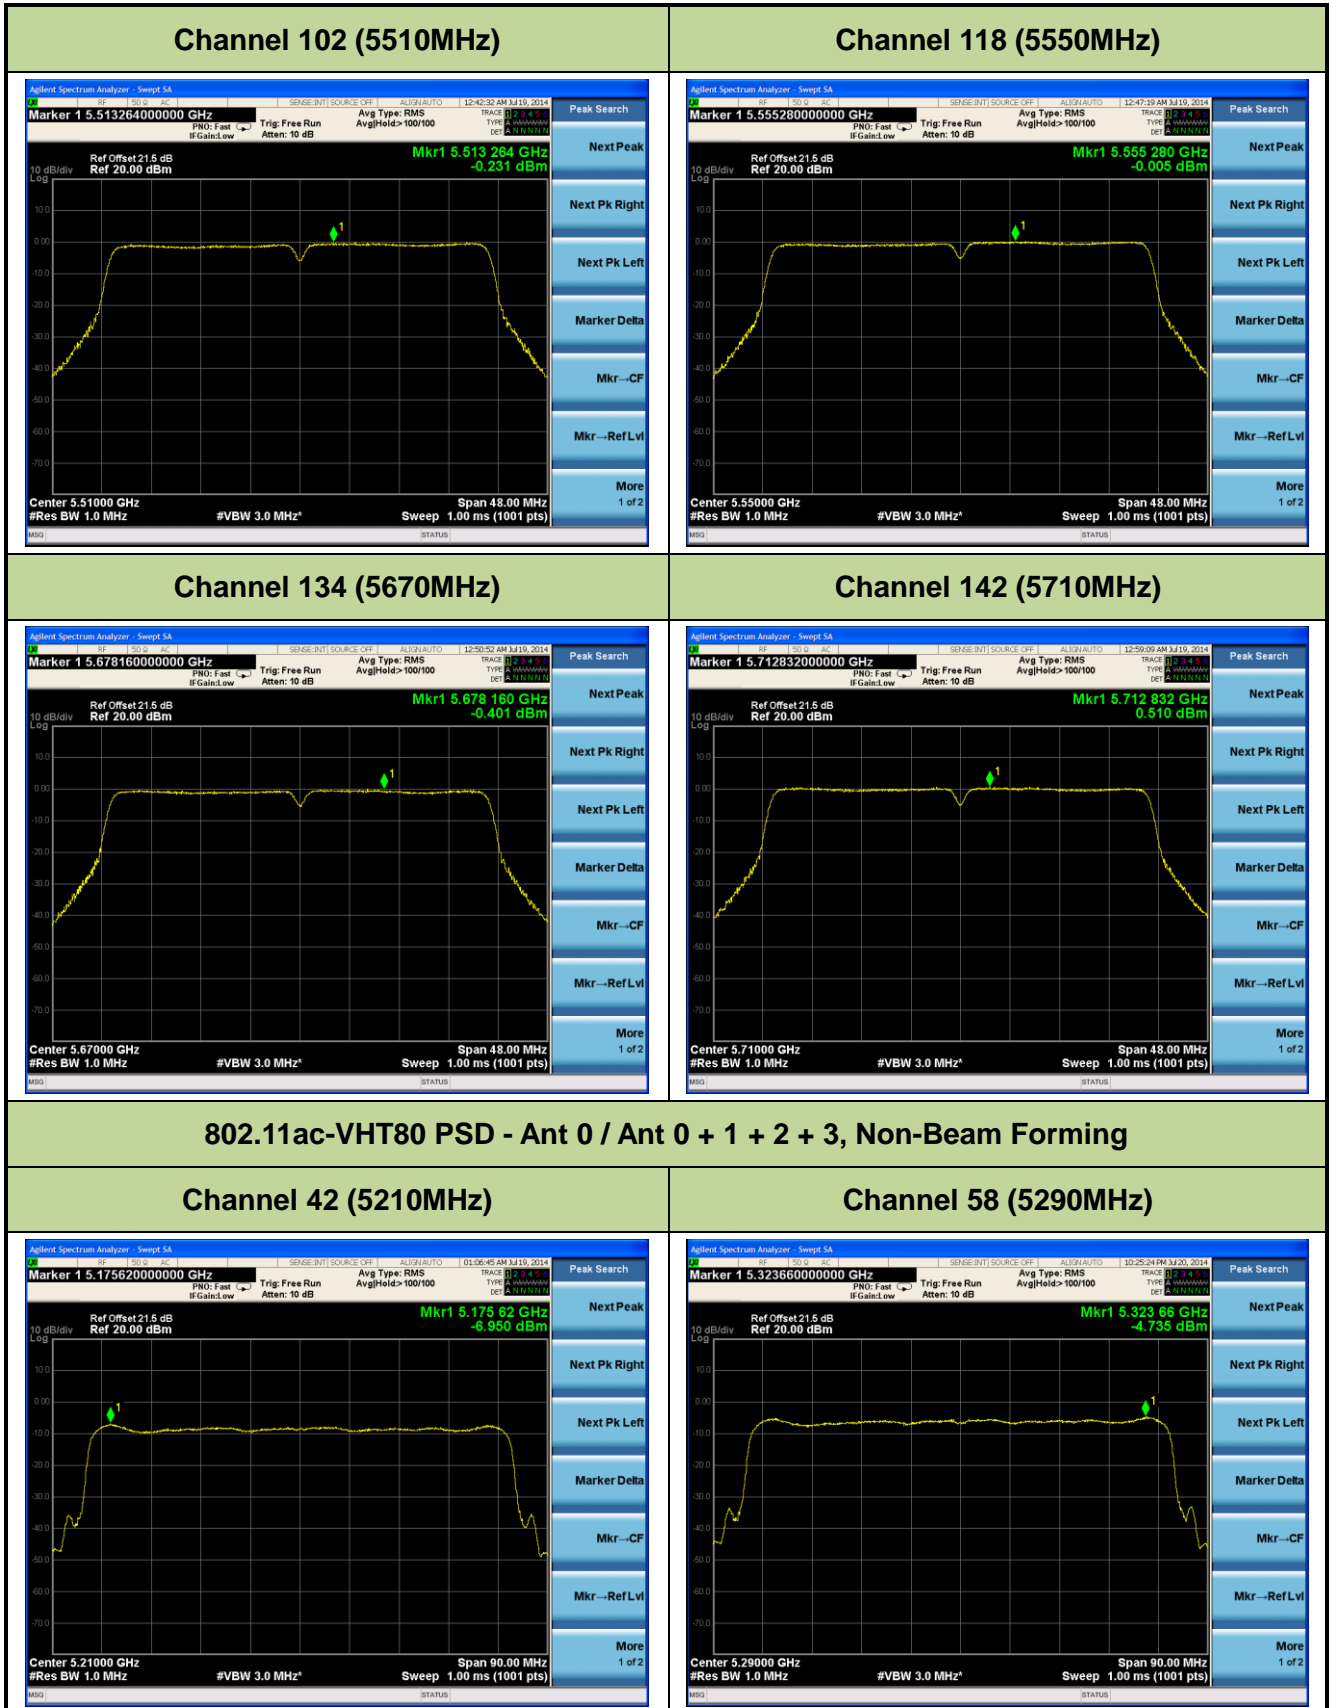

802.11n-HT40 PSD - Ant 0 / Ant 0 + 1 + 2 + 3, Non-Beam Forming

Channel 38 (5190MHz)

Channel 46 (5230MHz)

Channel 54 (5270MHz)

Channel 62 (5310MHz)

Channel 102 (5510MHz)

Channel 118 (5550MHz)

802.11ac-VHT80 PSD - Ant 0 / Ant 0 + 1 + 2 + 3, Non-Beam Forming

802.11a PSD - Ant 1 / Ant 0 + 1 + 2 + 3, Non-Beam Forming

Channel 36 (5180MHz)

Channel 44 (5220MHz)

Channel 48 (5240MHz)

Channel 52 (5260MHz)

Channel 60 (5300MHz)

Channel 64 (5320MHz)

802.11n-HT40 PSD - Ant 1 / Ant 0 + 1 + 2 + 3, Non-Beam Forming

Channel 38 (5190MHz)

Channel 46 (5230MHz)

Channel 54 (5270MHz)

Channel 62 (5310MHz)

Channel 102 (5510MHz)

Channel 118 (5550MHz)