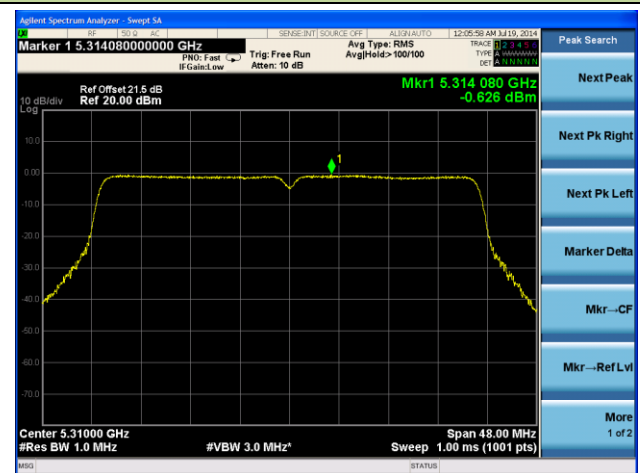

802.11n-HT40 PSD - Ant 0 / Ant 0 + 1 + 2 + 3, Non-Beam Forming

Channel 38 (5190MHz)

Channel 46 (5230MHz)

Channel 54 (5270MHz)

Channel 62 (5310MHz)

Channel 102 (5510MHz)

Channel 118 (5550MHz)

802.11ac-VHT80 PSD - Ant 0 / Ant 0 + 1 + 2 + 3, Non-Beam Forming

802.11a PSD - Ant 1 / Ant 0 + 1 + 2 + 3, Non-Beam Forming

Channel 36 (5180MHz)

Channel 44 (5220MHz)

Channel 48 (5240MHz)

Channel 52 (5260MHz)

Channel 60 (5300MHz)

Channel 64 (5320MHz)

802.11n-HT40 PSD - Ant 1 / Ant 0 + 1 + 2 + 3, Non-Beam Forming