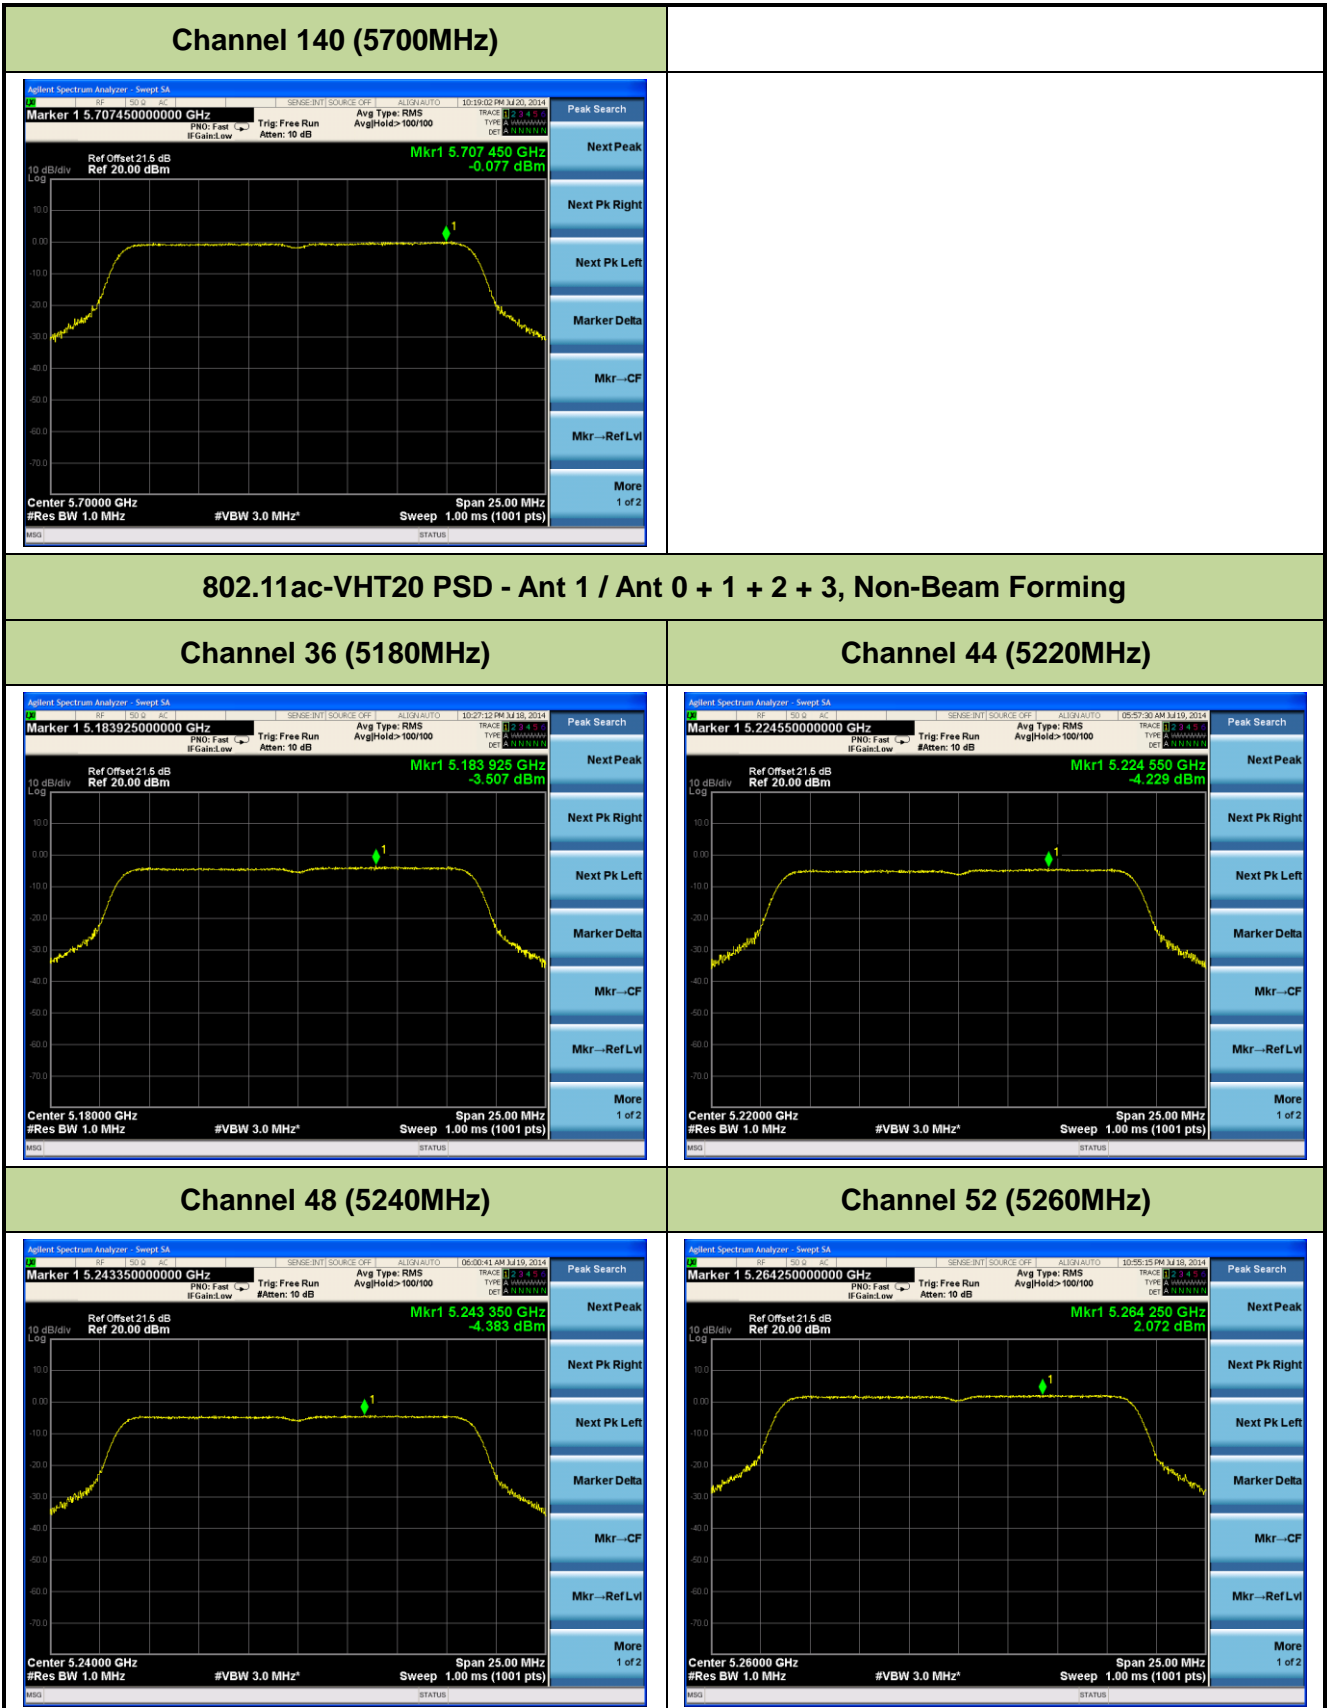

802.11n-HT40 PSD - Ant 0 / Ant 0 + 1 + 2 + 3, Non-Beam Forming

Channel 38 (5190MHz)

Channel 46 (5230MHz)

Channel 54 (5270MHz)

Channel 62 (5310MHz)

Channel 102 (5510MHz)

Channel 118 (5550MHz)

802.11ac-VHT80 PSD - Ant 0 / Ant 0 + 1 + 2 + 3, Non-Beam Forming

802.11a PSD - Ant 1 / Ant 0 + 1 + 2 + 3, Non-Beam Forming

Channel 36 (5180MHz)

Channel 44 (5220MHz)

Channel 48 (5240MHz)

Channel 52 (5260MHz)

Channel 60 (5300MHz)

Channel 64 (5320MHz)

802.11n-HT40 PSD - Ant 1 / Ant 0 + 1 + 2 + 3, Non-Beam Forming

Channel 38 (5190MHz)

Channel 46 (5230MHz)

Channel 54 (5270MHz)

Channel 62 (5310MHz)

Channel 102 (5510MHz)

Channel 118 (5550MHz)