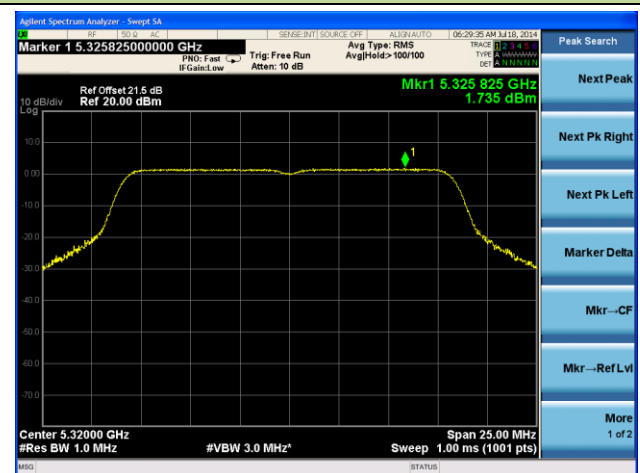

802.11a PSD - Ant 1 / Ant 0 + 1 + 2 + 3, Non-Beam Forming

Channel 36 (5180MHz)

Channel 44 (5220MHz)

Channel 48 (5240MHz)

Channel 52 (5260MHz)

Channel 60 (5300MHz)

Channel 64 (5320MHz)

802.11n-HT40 PSD - Ant 1 / Ant 0 + 1 + 2 + 3, Non-Beam Forming