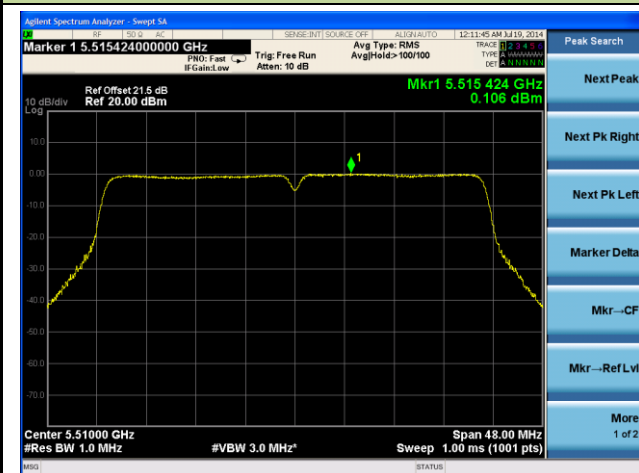

802.11n-HT40 PSD - Ant 0 / Ant 0 + 1 + 2 + 3, Non-Beam Forming

Channel 38 (5190MHz)

Channel 46 (5230MHz)

Channel 54 (5270MHz)

Channel 62 (5310MHz)

Channel 102 (5510MHz)

Channel 118 (5550MHz)

802.11ac-VHT80 PSD - Ant 0 / Ant 0 + 1 + 2 + 3, Non-Beam Forming

802.11a PSD - Ant 1 / Ant 0 + 1 + 2 + 3, Non-Beam Forming

Channel 36 (5180MHz)

Channel 44 (5220MHz)

Channel 48 (5240MHz)

Channel 52 (5260MHz)

Channel 60 (5300MHz)

Channel 64 (5320MHz)

802.11n-HT40 PSD - Ant 1 / Ant 0 + 1 + 2 + 3, Non-Beam Forming