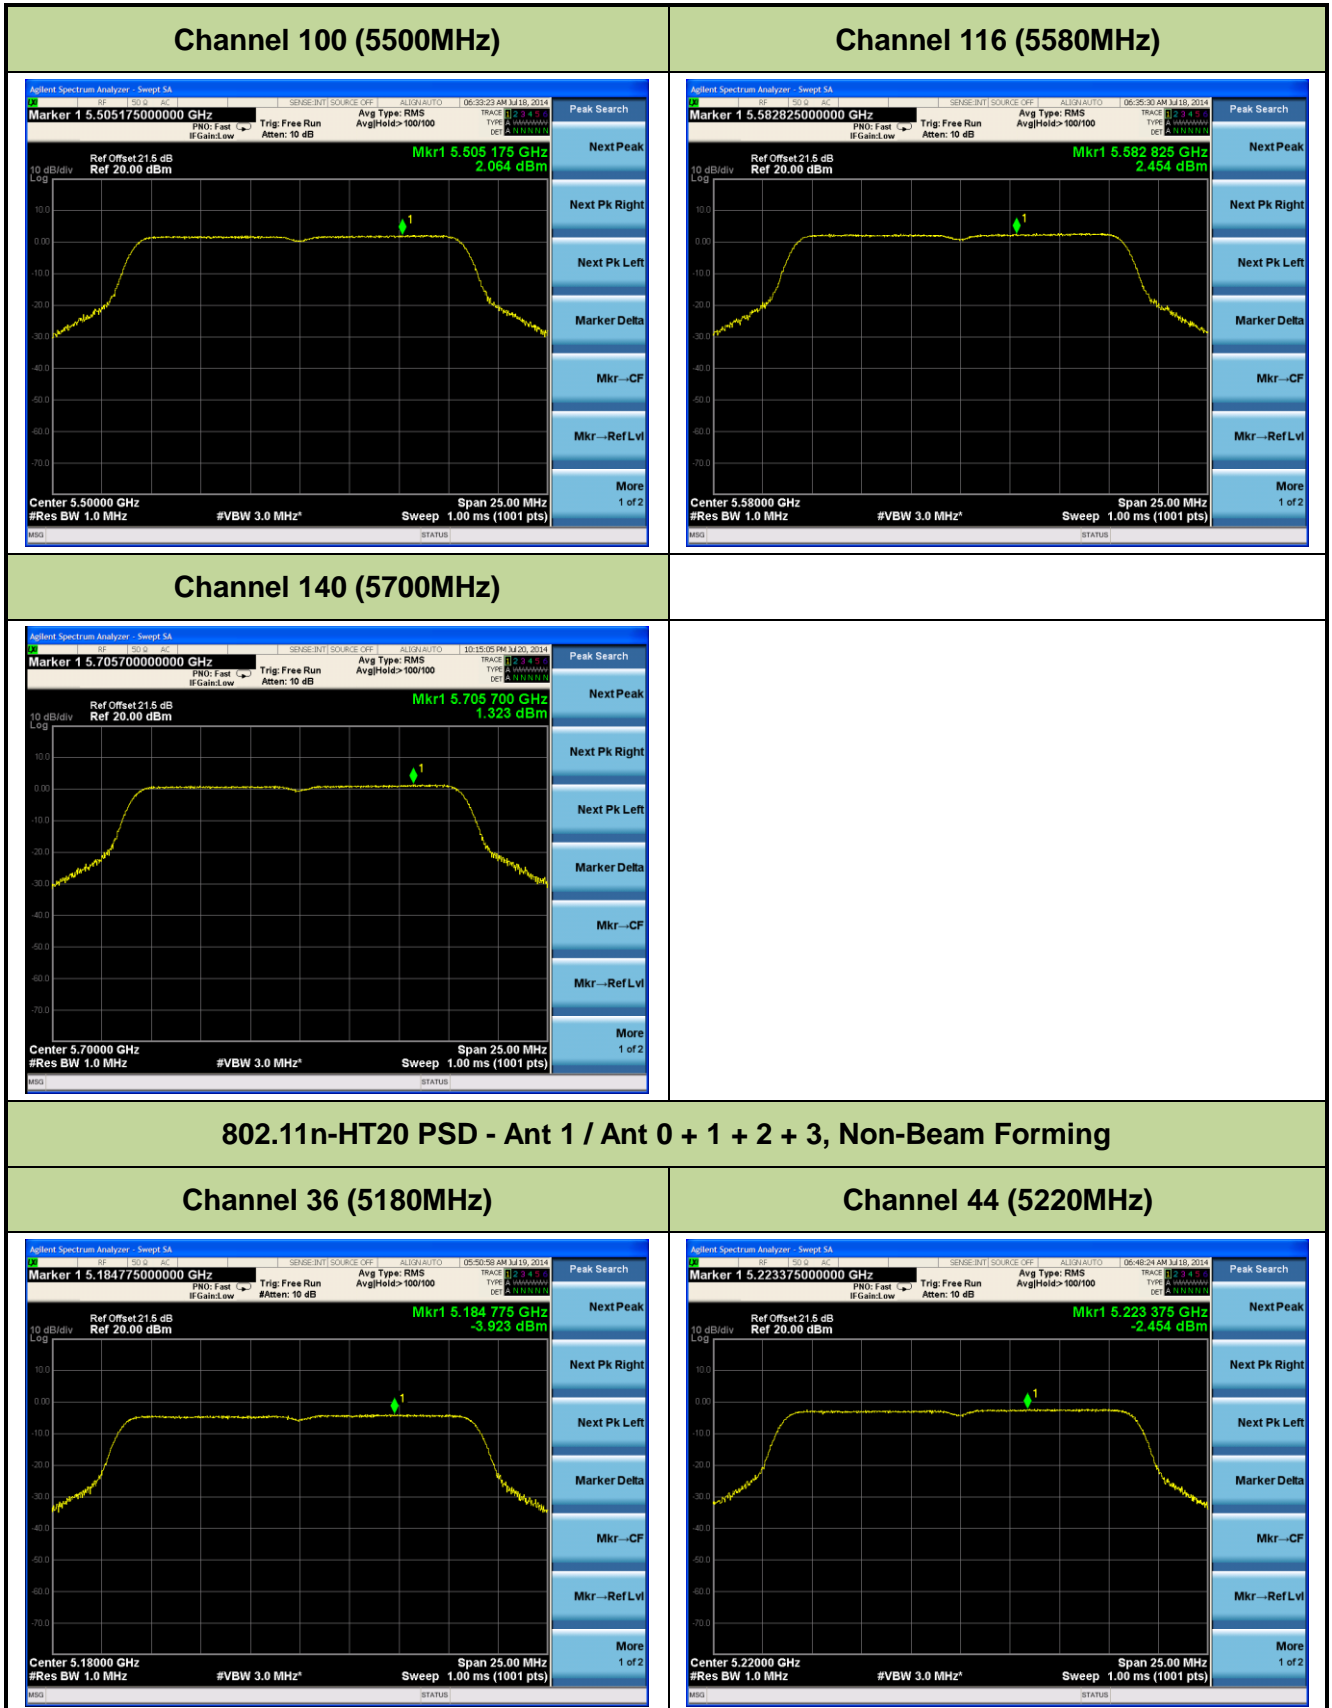

802.11n-HT40 PSD - Ant 0 / Ant 0 + 1 + 2 + 3, Non-Beam Forming

Channel 38 (5190MHz)

Channel 46 (5230MHz)

Channel 54 (5270MHz)

Channel 62 (5310MHz)

Channel 102 (5510MHz)

Channel 118 (5550MHz)

802.11ac-VHT80 PSD - Ant 0 / Ant 0 + 1 + 2 + 3, Non-Beam Forming

802.11a PSD - Ant 1 / Ant 0 + 1 + 2 + 3, Non-Beam Forming

Channel 36 (5180MHz)

Channel 44 (5220MHz)

Channel 48 (5240MHz)

Channel 52 (5260MHz)

Channel 60 (5300MHz)

Channel 64 (5320MHz)

802.11n-HT40 PSD - Ant 1 / Ant 0 + 1 + 2 + 3, Non-Beam Forming

Channel 38 (5190MHz)

Channel 46 (5230MHz)

Channel 54 (5270MHz)

Channel 62 (5310MHz)

Channel 102 (5510MHz)

Channel 118 (5550MHz)