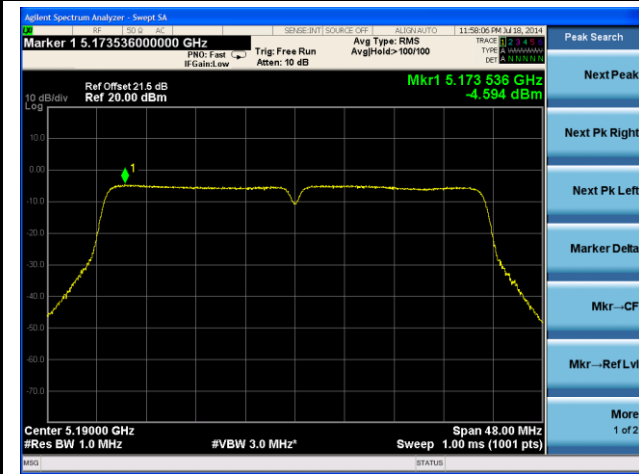

802.11n-HT40 PSD - Ant 1 / Ant 0 + 1 + 2 + 3, Non-Beam Forming

Channel 38 (5190MHz)