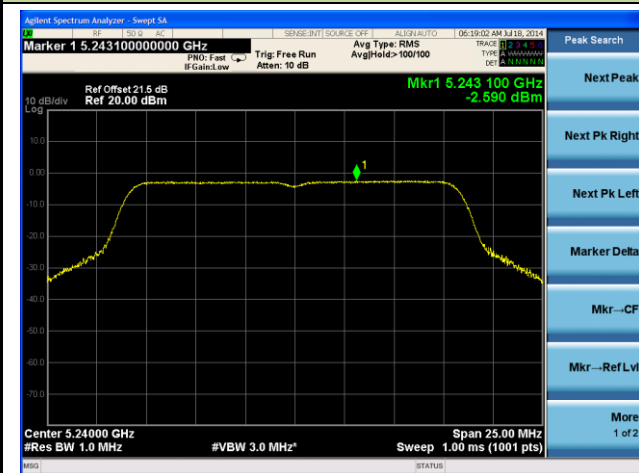

802.11a PSD - Ant 1 / Ant 0 + 1 + 2 + 3, Non-Beam Forming

Channel 36 (5180MHz)

Channel 44 (5220MHz)

Channel 48 (5240MHz)

Channel 52 (5260MHz)

Channel 60 (5300MHz)

Channel 64 (5320MHz)

802.11n-HT40 PSD - Ant 1 / Ant 0 + 1 + 2 + 3, Non-Beam Forming