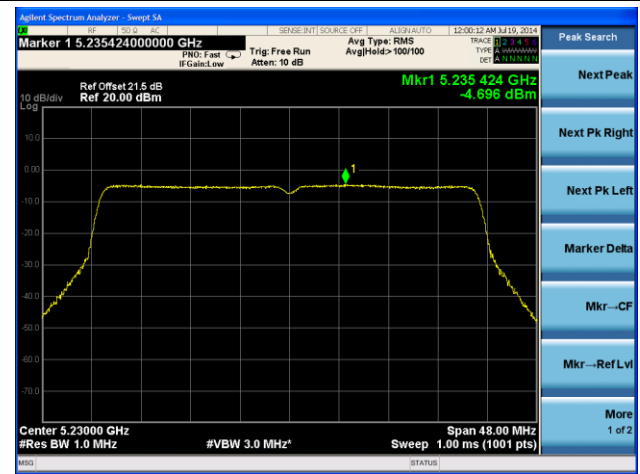

802.11n-HT40 PSD - Ant 0 / Ant 0 + 1 + 2 + 3, Non-Beam Forming

Channel 38 (5190MHz)

Channel 46 (5230MHz)

Channel 54 (5270MHz)

Channel 62 (5310MHz)

Channel 102 (5510MHz)

Channel 118 (5550MHz)

802.11ac-VHT80 PSD - Ant 0 / Ant 0 + 1 + 2 + 3, Non-Beam Forming

802.11a PSD - Ant 1 / Ant 0 + 1 + 2 + 3, Non-Beam Forming

Channel 36 (5180MHz)

Channel 44 (5220MHz)

Channel 48 (5240MHz)

Channel 52 (5260MHz)

Channel 60 (5300MHz)

Channel 64 (5320MHz)

802.11n-HT40 PSD - Ant 1 / Ant 0 + 1 + 2 + 3, Non-Beam Forming