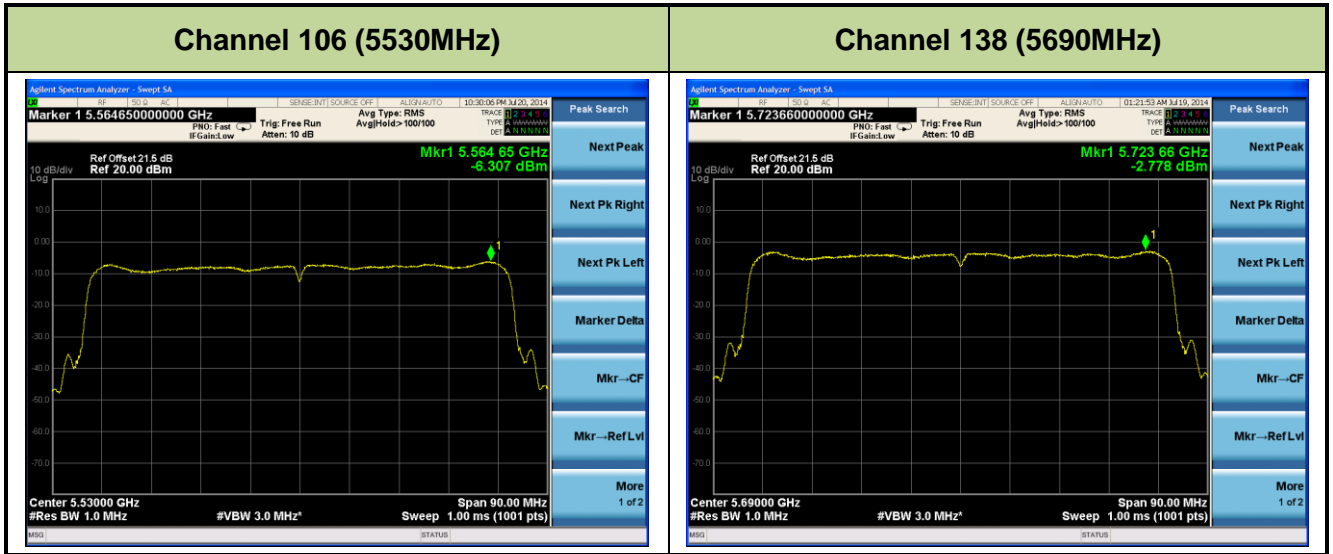

802.11n-HT40 PSD - Ant 0 / Ant 0 + 1 + 2 + 3, Non-Beam Forming

Channel 38 (5190MHz)

Channel 46 (5230MHz)

Channel 54 (5270MHz)

Channel 62 (5310MHz)

Channel 102 (5510MHz)

Channel 118 (5550MHz)

802.11ac-VHT80 PSD - Ant 0 / Ant 0 + 1 + 2 + 3, Non-Beam Forming

802.11a PSD - Ant 1 / Ant 0 + 1 + 2 + 3, Non-Beam Forming

Channel 36 (5180MHz)

Channel 44 (5220MHz)

Channel 48 (5240MHz)

Channel 52 (5260MHz)

Channel 60 (5300MHz)

Channel 64 (5320MHz)

802.11n-HT40 PSD - Ant 1 / Ant 0 + 1 + 2 + 3, Non-Beam Forming