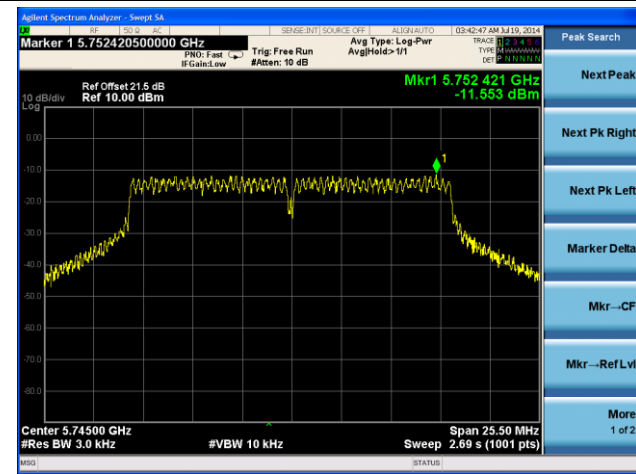

Channel 151 (5755MHz)

Channel 159 (5795MHz)

802.11ac-VHT80 PSD - Ant 2 / Ant 0 + 1 + 2 + 3

Channel 155 (5775MHz)

802.11a PSD - Ant 3 / Ant 0 + 1 + 2 + 3

Channel 149 (5745MHz)

Channel 157 (5785MHz)

Channel 165 (5825MHz)