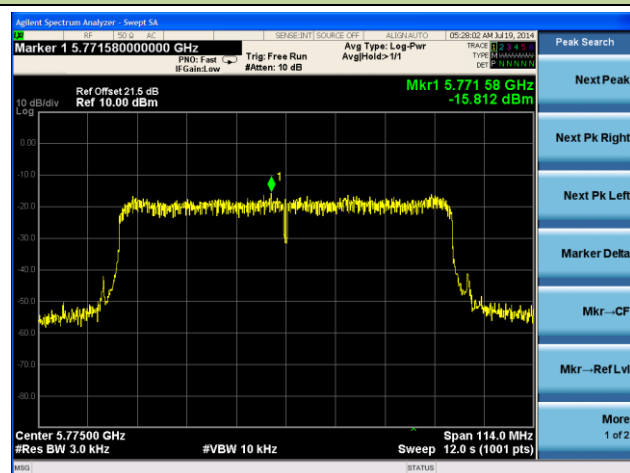

Channel 151 (5755MHz)

Channel 159 (5795MHz)

802.11ac-VHT80 PSD - Ant 3 / Ant 0 + 1 + 2 + 3

Channel 155 (5775MHz)

802.11n-HT20 PSD - Ant 0 / Ant 0 + 1 + 2 + 3, Beam Forming

Channel 149 (5745MHz)

Channel 157 (5785MHz)

Channel 165 (5825MHz)

802.11ac-VHT20 PSD - Ant 0 / Ant 0 + 1 + 2 + 3, Beam Forming

Channel 149 (5745MHz)

Channel 157 (5785MHz)