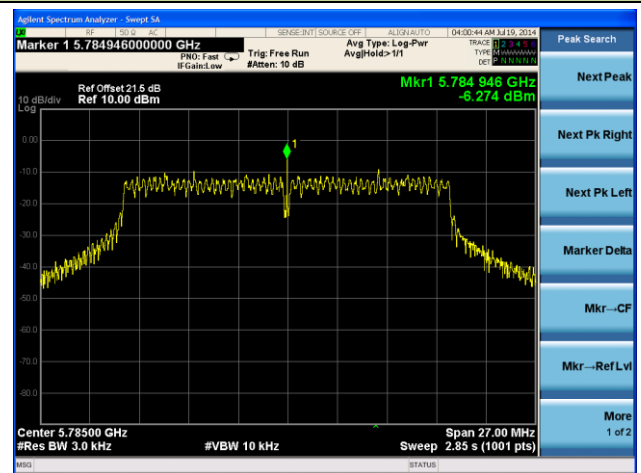

### Channel 09 (2452MHz)

802.11a PSD - Ant 0 / Ant 0 + 1 + 2 + 3

Channel 149 (5745MHz)

Channel 157 (5785MHz)

Channel 165 (5825MHz)

802.11n-HT20 PSD - Ant 0 / Ant 0 + 1 + 2 + 3

Channel 149 (5745MHz)

Channel 157 (5785MHz)

802.11n-HT40 PSD - Ant 0 / Ant 0 + 1 + 2 + 3

Channel 151 (5755MHz)

Channel 159 (5795MHz)

802.11ac-VHT40 PSD - Ant 0 / Ant 0 + 1 + 2 + 3

Channel 151 (5755MHz)

Channel 159 (5795MHz)

802.11ac-VHT80 PSD - Ant 0 / Ant 0 + 1 + 2 + 3