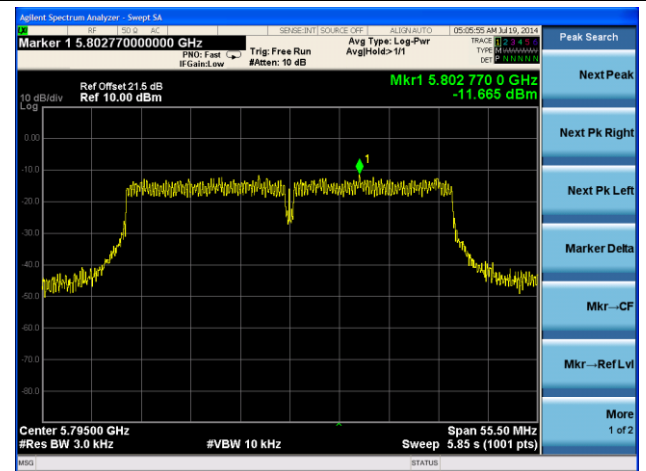

Next Pk Left

Marker Delta

Mkr--CF

Mkr--Ref Lvl

More 1 of 2

802.11n-HT40 PSD - Ant 1 / Ant 0 + 1 + 2 + 3

Channel 151 (5755MHz)

Channel 159 (5795MHz)