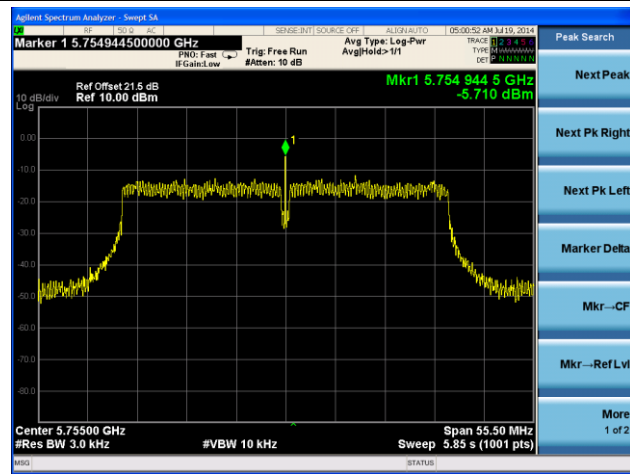

802.11n-HT40 PSD - Ant 0 / Ant 0 + 1 + 2 + 3

Channel 151 (5755MHz)