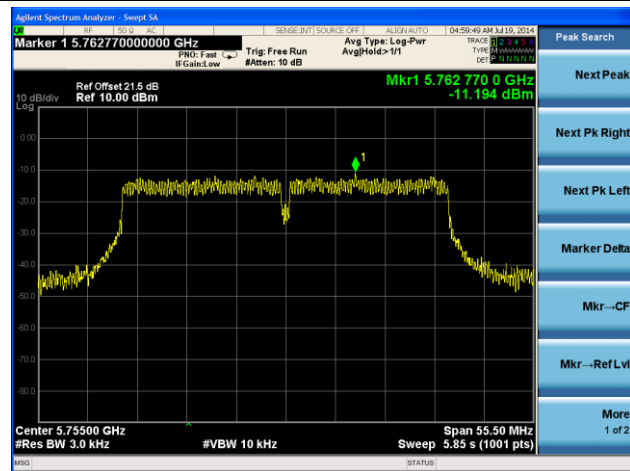

Next Pk Left

Marker Delta

Mkr--CF

Mkr--Ref Lvl

More 1 of 2

802.11n-HT40 PSD - Ant 1 / Ant 0 + 1 + 2 + 3

Channel 151 (5755MHz)

Channel 159 (5795MHz)

802.11ac-VHT40 PSD - Ant 1 / Ant 0 + 1 + 2 + 3

Channel 151 (5755MHz)

Channel 159 (5795MHz)

802.11ac-VHT80 PSD - Ant 1 / Ant 0 + 1 + 2 + 3

Channel 155 (5775MHz)

802.11a PSD - Ant 2 / Ant 0 + 1 + 2 + 3

Channel 149 (5745MHz)