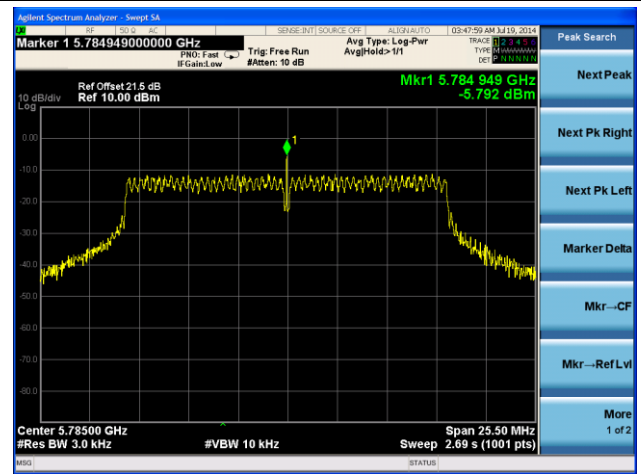

### Channel 09 (2452MHz)

802.11a PSD - Ant 0 / Ant 0 + 1 + 2 + 3

Channel 149 (5745MHz)

Channel 157 (5785MHz)

Channel 165 (5825MHz)

802.11n-HT20 PSD - Ant 0 / Ant 0 + 1 + 2 + 3

Channel 149 (5745MHz)

Channel 157 (5785MHz)