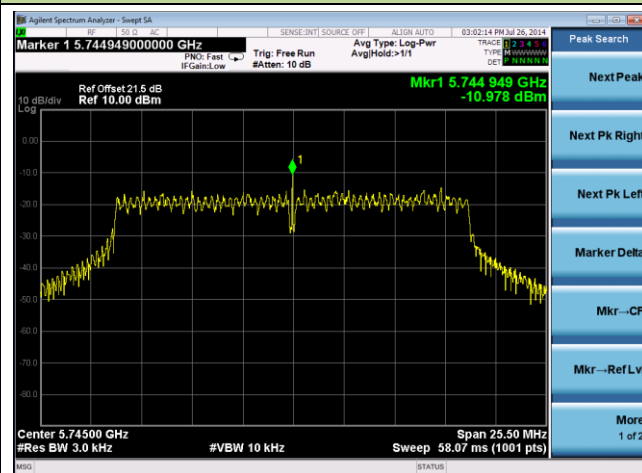

Channel 151 (5755MHz)

Channel 159 (5795MHz)

802.11ac-VHT80 PSD - Ant 3 / Ant 0 + 1 + 2 + 3

Channel 155 (5775MHz)

802.11n-HT20 PSD - Ant 0 / Ant 0 + 1 + 2 + 3, Beam Forming

Channel 149 (5745MHz)

Channel 157 (5785MHz)

Channel 165 (5825MHz)

802.11ac-VHT20 PSD - Ant 0 / Ant 0 + 1 + 2 + 3, Beam Forming

Channel 149 (5745MHz)

Channel 157 (5785MHz)