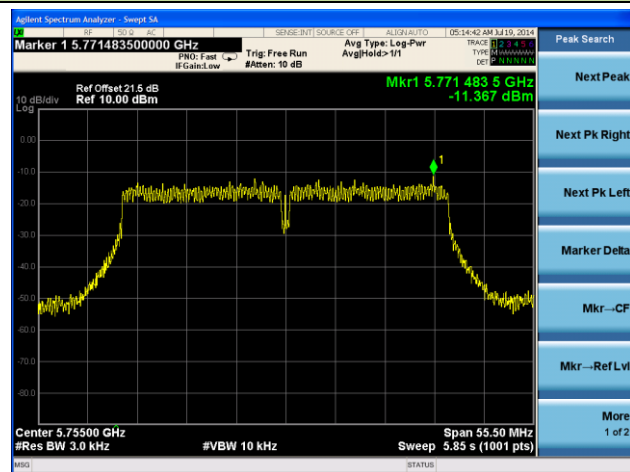

802.11n-HT20 PSD - Ant 3 / Ant 0 + 1 + 2 + 3

Channel 149 (5745MHz)

Channel 157 (5785MHz)

802.11n-HT40 PSD - Ant 3 / Ant 0 + 1 + 2 + 3

Channel 151 (5755MHz)

Channel 159 (5795MHz)

802.11ac-VHT40 PSD - Ant 3 / Ant 0 + 1 + 2 + 3

Channel 151 (5755MHz)

Channel 159 (5795MHz)

802.11ac-VHT80 PSD - Ant 3 / Ant 0 + 1 + 2 + 3

Channel 155 (5775MHz)

802.11n-HT20 PSD - Ant 0 / Ant 0 + 1 + 2 + 3, Beam Forming

Channel 149 (5745MHz)

Channel 157 (5785MHz)