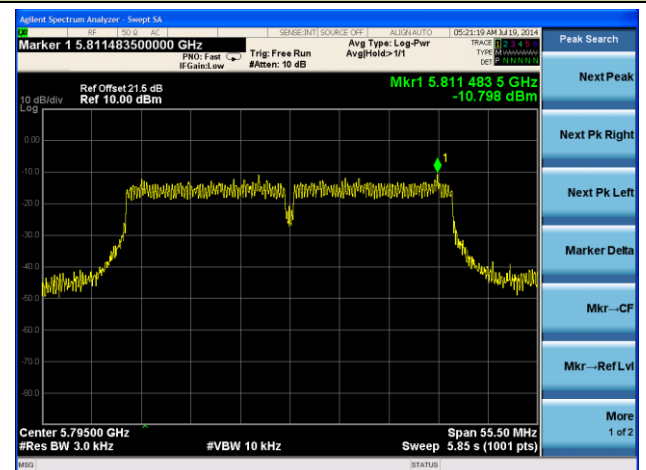

Next Pk Left

Marker Delta

Mkr--CF

Mkr--Ref Lvl

More 1 of 2

802.11n-HT40 PSD - Ant 1 / Ant 0 + 1 + 2 + 3

Channel 151 (5755MHz)

Channel 159 (5795MHz)

802.11ac-VHT40 PSD - Ant 1 / Ant 0 + 1 + 2 + 3

Channel 151 (5755MHz)

Channel 159 (5795MHz)

802.11ac-VHT80 PSD - Ant 1 / Ant 0 + 1 + 2 + 3

Channel 155 (5775MHz)

802.11a PSD - Ant 2 / Ant 0 + 1 + 2 + 3

Channel 149 (5745MHz)