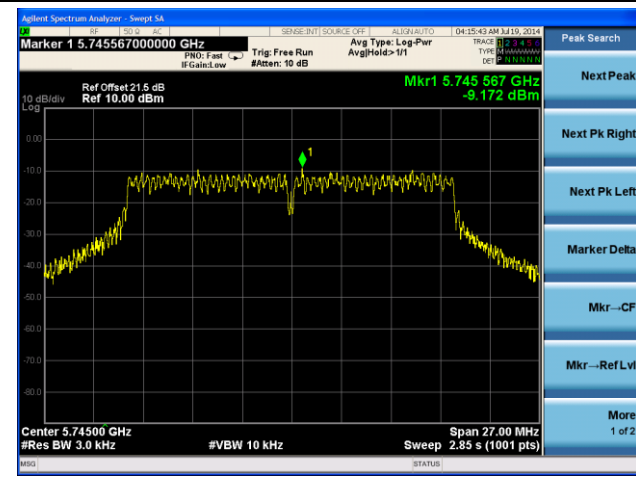

**Channel 165 (5825MHz)**

Peak Search

Next Peak

Next Pk Right

Next Pk Left

Marker Delta

Mkr--CF

Mkr--Ref Lvl

More 1 of 2

**802.11ac-VHT20 PSD - Ant 1 / Ant 0 + 1 + 2 + 3**

**Channel 149 (5745MHz)**

**Channel 157 (5785MHz)**

**Channel 165 (5825MHz)**

Peak Search

Next Peak

Next Pk Right