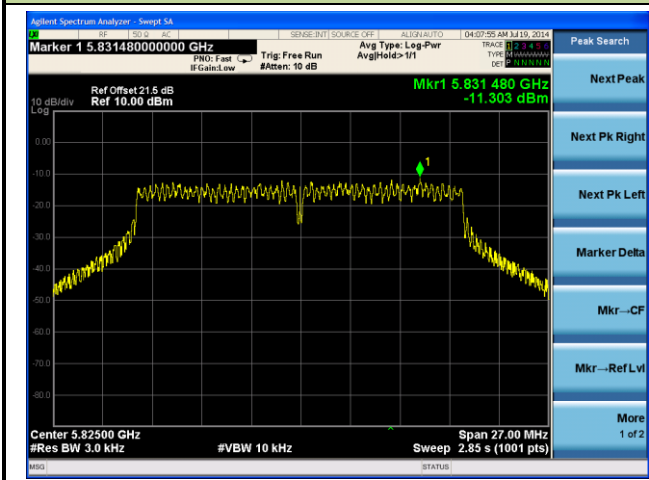

Channel 157 (5785MHz)

Channel 165 (5825MHz)

802.11n-HT20 PSD - Ant 2 / Ant 0 + 1 + 2 + 3

Channel 149 (5745MHz)

Channel 157 (5785MHz)

**Channel 165 (5825MHz)**

**802.11ac-VHT20 PSD - Ant 2 / Ant 0 + 1 + 2 + 3**