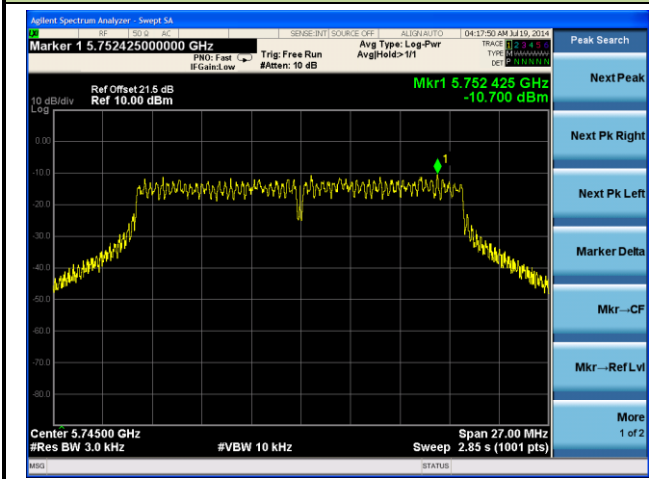

802.11ac-VHT20 PSD - Ant 2 / Ant 0 + 1 + 2 + 3

Channel 149 (5745MHz)