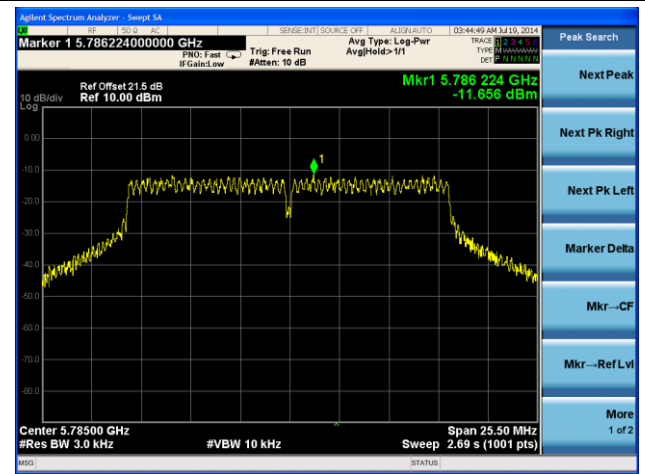

Channel 151 (5755MHz)

Channel 159 (5795MHz)

802.11ac-VHT80 PSD - Ant 2 / Ant 0 + 1 + 2 + 3

Channel 155 (5775MHz)

802.11a PSD - Ant 3 / Ant 0 + 1 + 2 + 3

Channel 149 (5745MHz)

Channel 157 (5785MHz)

Channel 165 (5825MHz)