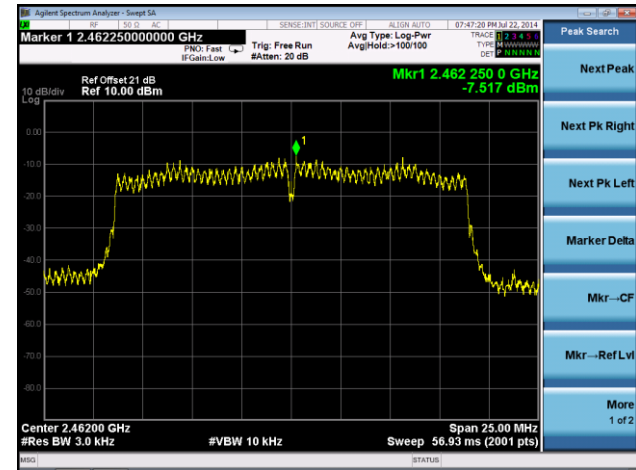

802.11n-HT20 PSD - Ant 1 / Ant 0 + 1

Channel 01 (2412MHz)

Channel 06 (2437MHz)

Channel 11 (2462MHz)

802.11n-HT40 PSD - Ant 1 / Ant 0 + 1

Channel 03 (2422MHz)

Channel 06 (2437MHz)

### Channel 09 (2452MHz)

802.11a PSD - Ant 0 / Ant 0 + 1 + 2 + 3

Channel 149 (5745MHz)

Channel 157 (5785MHz)

Channel 165 (5825MHz)

802.11n-HT20 PSD - Ant 0 / Ant 0 + 1 + 2 + 3

Channel 149 (5745MHz)

Channel 157 (5785MHz)