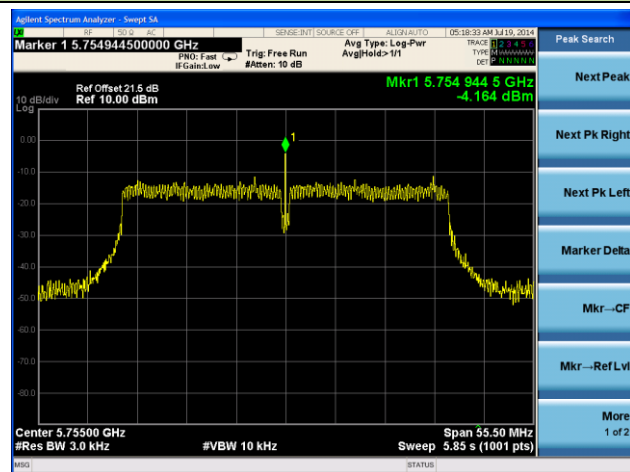

802.11n-HT40 PSD - Ant 0 / Ant 0 + 1 + 2 + 3

Channel 151 (5755MHz)

Channel 159 (5795MHz)

802.11ac-VHT40 PSD - Ant 0 / Ant 0 + 1 + 2 + 3

Channel 151 (5755MHz)

Channel 159 (5795MHz)

802.11ac-VHT80 PSD - Ant 0 / Ant 0 + 1 + 2 + 3

Channel 155 (5775MHz)

802.11a PSD - Ant 1 / Ant 0 + 1 + 2 + 3

Channel 149 (5745MHz)

Channel 157 (5785MHz)

Channel 165 (5825MHz)

802.11n-HT20 PSD - Ant 1 / Ant 0 + 1 + 2 + 3

Channel 149 (5745MHz)

Channel 157 (5785MHz)

**Channel 165 (5825MHz)**

Peak Search

Next Peak

Next Pk Right

Next Pk Left

Marker Delta

Mkr--CF

Mkr--Ref Lvl