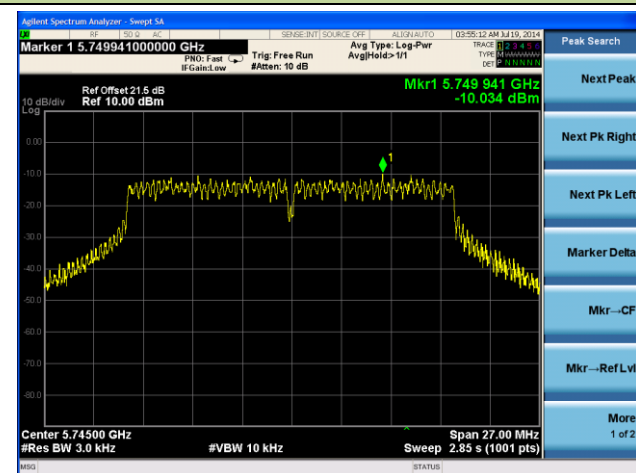

802.11n-HT20 PSD - Ant 3 / Ant 0 + 1 + 2 + 3

Channel 149 (5745MHz)