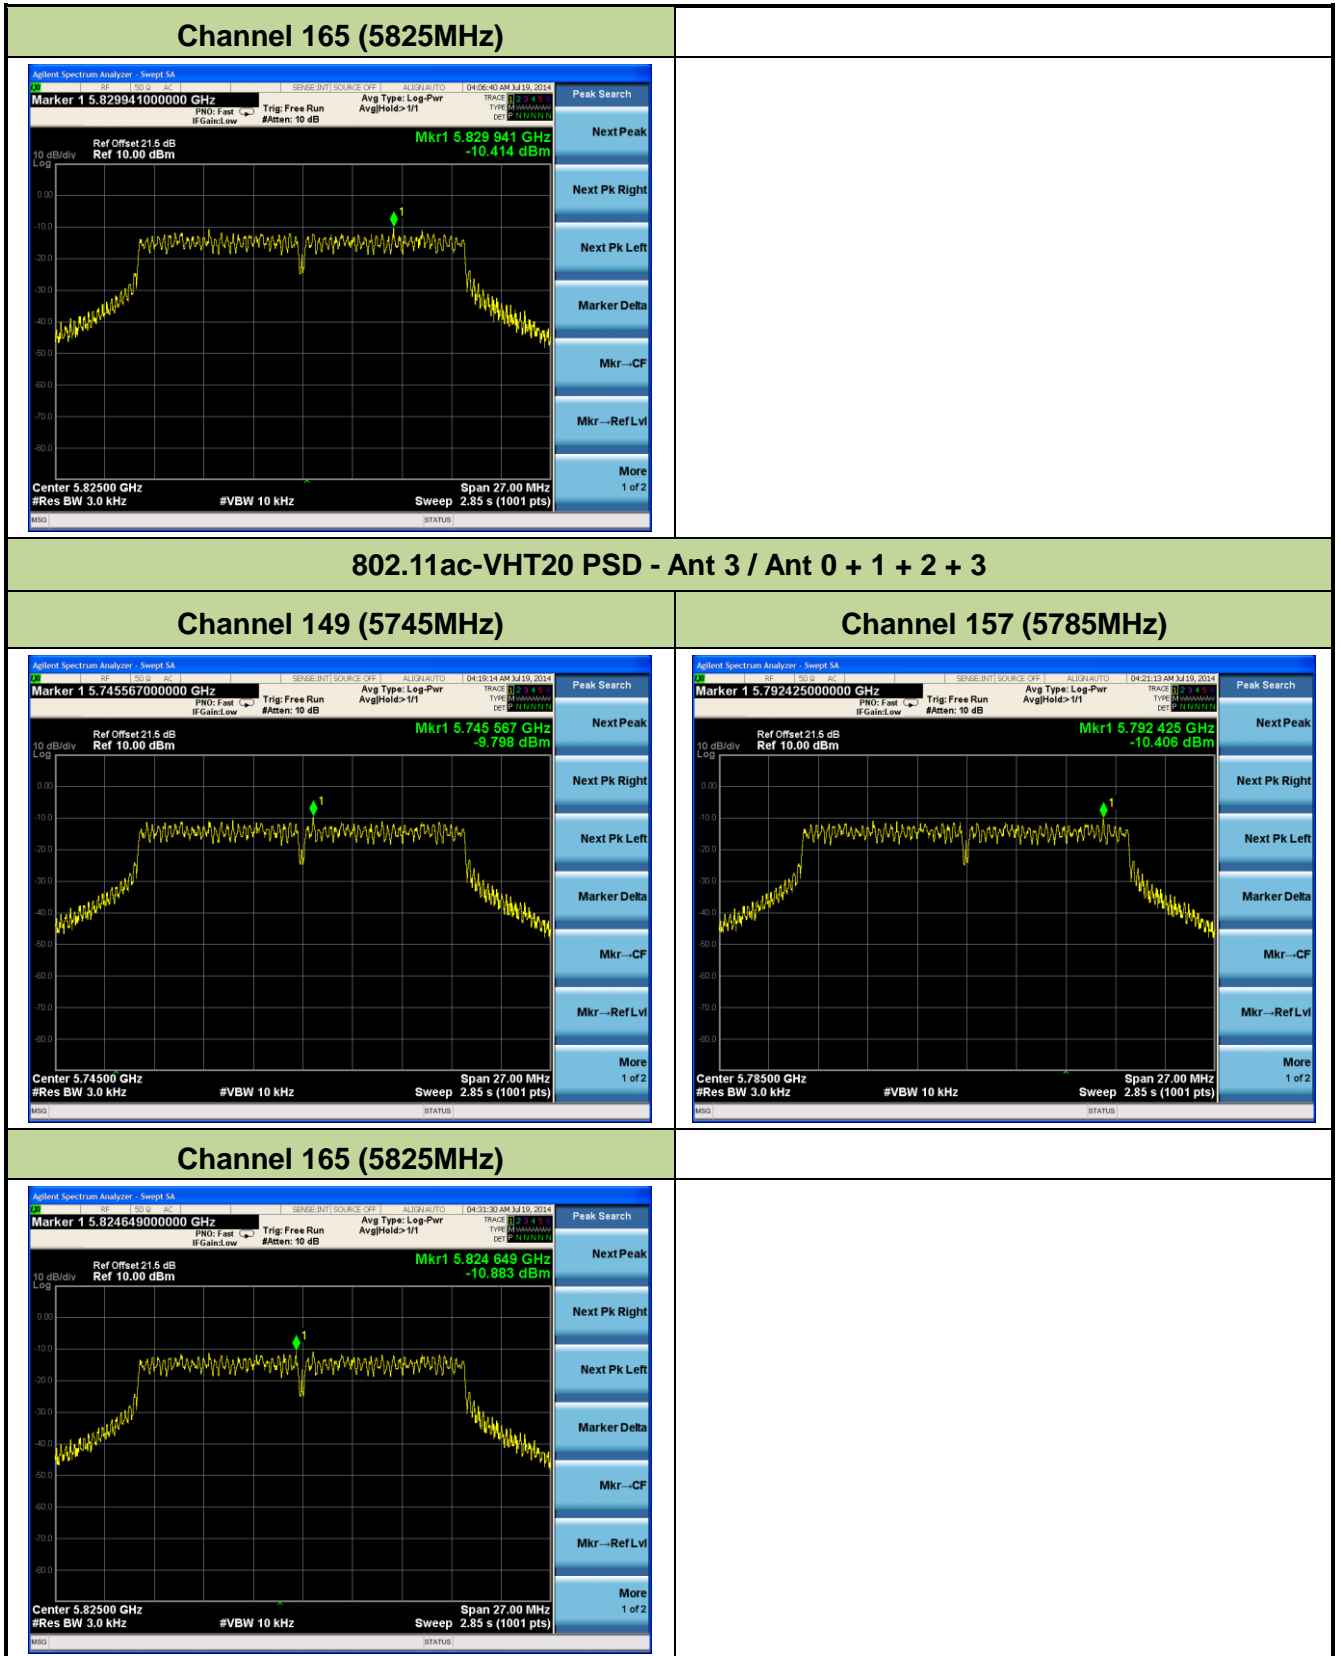

**Channel 149 (5745MHz)**

**Channel 157 (5785MHz)**

**Channel 165 (5825MHz)**

802.11n-HT40 PSD - Ant 2 / Ant 0 + 1 + 2 + 3

Channel 151 (5755MHz)

Channel 159 (5795MHz)

802.11ac-VHT40 PSD - Ant 2 / Ant 0 + 1 + 2 + 3

Channel 151 (5755MHz)

Channel 159 (5795MHz)

802.11ac-VHT80 PSD - Ant 2 / Ant 0 + 1 + 2 + 3

Channel 155 (5775MHz)

802.11a PSD - Ant 3 / Ant 0 + 1 + 2 + 3

Channel 149 (5745MHz)

Channel 157 (5785MHz)

Channel 165 (5825MHz)

802.11n-HT20 PSD - Ant 3 / Ant 0 + 1 + 2 + 3

Channel 149 (5745MHz)

Channel 157 (5785MHz)

802.11n-HT40 PSD - Ant 3 / Ant 0 + 1 + 2 + 3

Channel 151 (5755MHz)

Channel 159 (5795MHz)

802.11ac-VHT40 PSD - Ant 3 / Ant 0 + 1 + 2 + 3