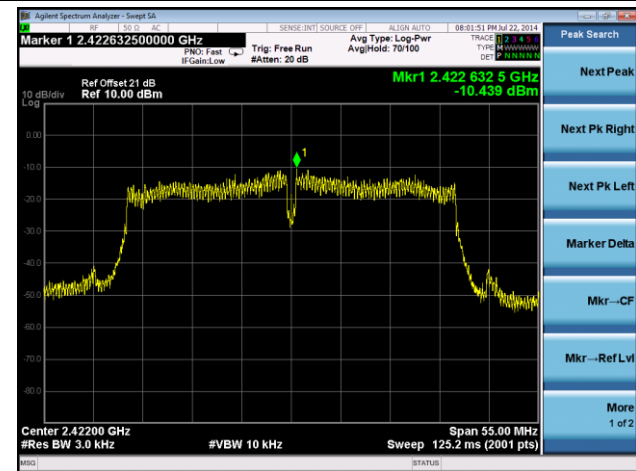

802.11n-HT20 PSD - Ant 1 / Ant 0 + 1

Channel 01 (2412MHz)

Channel 06 (2437MHz)

Channel 11 (2462MHz)

802.11n-HT40 PSD - Ant 1 / Ant 0 + 1

Channel 03 (2422MHz)

Channel 06 (2437MHz)