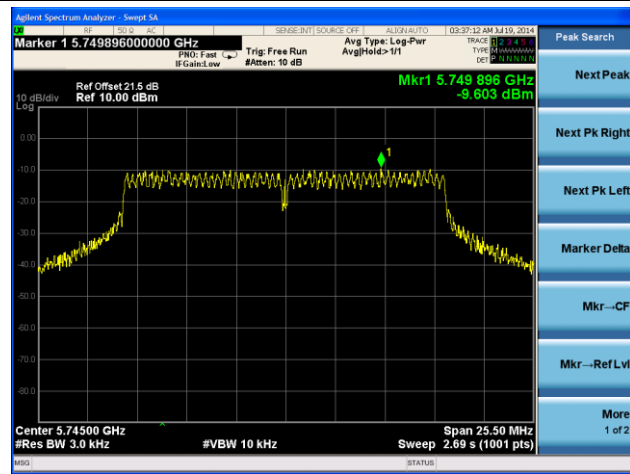

802.11n-HT40 PSD - Ant 0 / Ant 0 + 1 + 2 + 3

Channel 151 (5755MHz)

Channel 159 (5795MHz)

802.11ac-VHT40 PSD - Ant 0 / Ant 0 + 1 + 2 + 3

Channel 151 (5755MHz)

Channel 159 (5795MHz)

802.11ac-VHT80 PSD - Ant 0 / Ant 0 + 1 + 2 + 3

Channel 155 (5775MHz)

802.11a PSD - Ant 1 / Ant 0 + 1 + 2 + 3

Channel 149 (5745MHz)

Channel 157 (5785MHz)

Channel 165 (5825MHz)

802.11n-HT20 PSD - Ant 1 / Ant 0 + 1 + 2 + 3

Channel 149 (5745MHz)

Channel 157 (5785MHz)

**Channel 165 (5825MHz)**

Peak Search

Next Peak

Next Pk Right

Next Pk Left

Marker Delta

Mkr--CF

Mkr--Ref Lvl