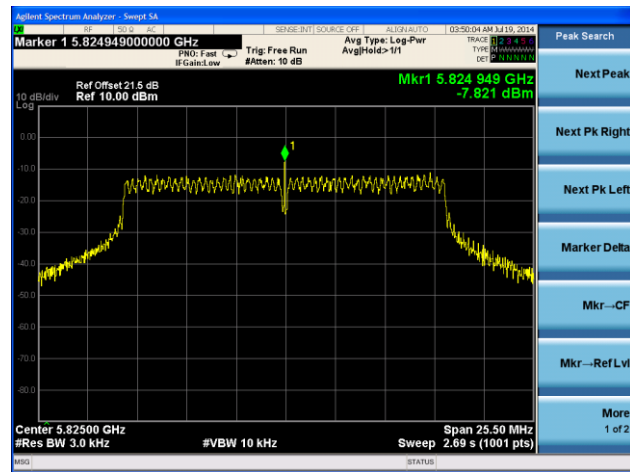

### Channel 09 (2452MHz)

802.11a PSD - Ant 0 / Ant 0 + 1 + 2 + 3

Channel 149 (5745MHz)

Channel 157 (5785MHz)

Channel 165 (5825MHz)

802.11n-HT20 PSD - Ant 0 / Ant 0 + 1 + 2 + 3

Channel 149 (5745MHz)

Channel 157 (5785MHz)

802.11n-HT40 PSD - Ant 0 / Ant 0 + 1 + 2 + 3

Channel 151 (5755MHz)

Channel 159 (5795MHz)

802.11ac-VHT40 PSD - Ant 0 / Ant 0 + 1 + 2 + 3

Channel 151 (5755MHz)

Channel 159 (5795MHz)

802.11ac-VHT80 PSD - Ant 0 / Ant 0 + 1 + 2 + 3