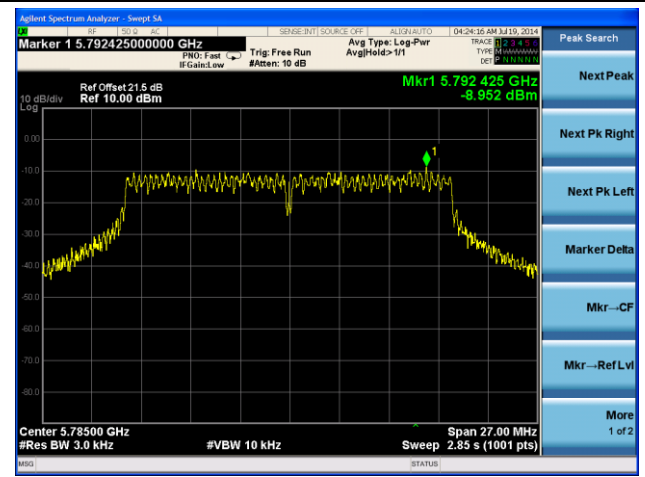

**Channel 165 (5825MHz)**

Peak Search

Next Peak

Next Pk Right

Next Pk Left

Marker Delta

Mkr--CF

Mkr--Ref Lvl

More 1 of 2

**802.11ac-VHT20 PSD - Ant 1 / Ant 0 + 1 + 2 + 3**

**Channel 149 (5745MHz)**

**Channel 157 (5785MHz)**

**Channel 165 (5825MHz)**

Peak Search

Next Peak

Next Pk Right