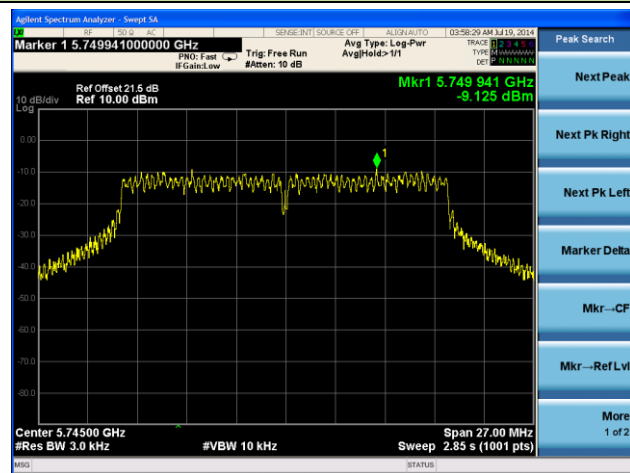

Channel 155 (5775MHz)

802.11a PSD - Ant 1 / Ant 0 + 1 + 2 + 3

Channel 149 (5745MHz)

Channel 157 (5785MHz)

Channel 165 (5825MHz)

802.11n-HT20 PSD - Ant 1 / Ant 0 + 1 + 2 + 3

Channel 149 (5745MHz)

Channel 157 (5785MHz)

**Channel 165 (5825MHz)**

Peak Search

Next Peak

Next Pk Right

Next Pk Left

Marker Delta

Mkr--CF

Mkr--Ref Lvl