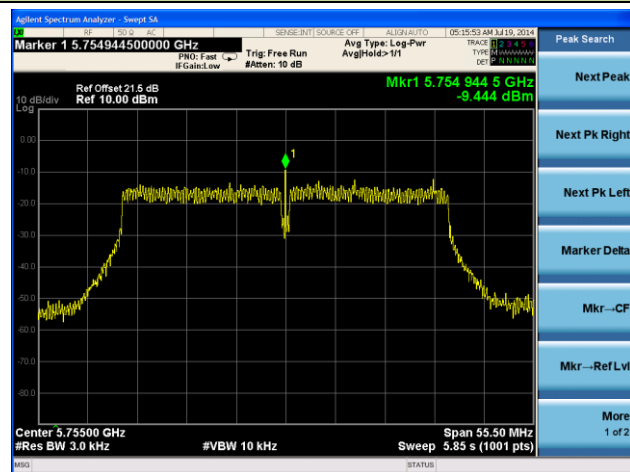

**Channel 149 (5745MHz)**

**Channel 157 (5785MHz)**

**Channel 165 (5825MHz)**

802.11n-HT40 PSD - Ant 2 / Ant 0 + 1 + 2 + 3

Channel 151 (5755MHz)

Channel 159 (5795MHz)

802.11ac-VHT40 PSD - Ant 2 / Ant 0 + 1 + 2 + 3

Channel 151 (5755MHz)

Channel 159 (5795MHz)

802.11ac-VHT80 PSD - Ant 2 / Ant 0 + 1 + 2 + 3

Channel 155 (5775MHz)

802.11a PSD - Ant 3 / Ant 0 + 1 + 2 + 3

Channel 149 (5745MHz)

Channel 157 (5785MHz)

Channel 165 (5825MHz)