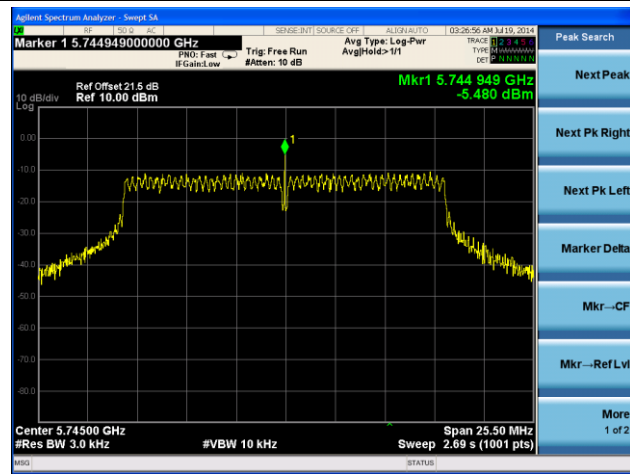

802.11a PSD - Ant 0 / Ant 0 + 1 + 2 + 3

Channel 149 (5745MHz)