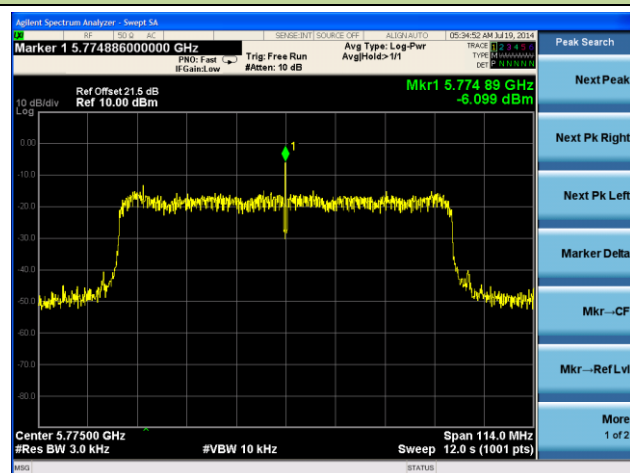

802.11ac-VHT80 PSD - Ant 0 / Ant 0 + 1 + 2 + 3

Channel 155 (5775MHz)