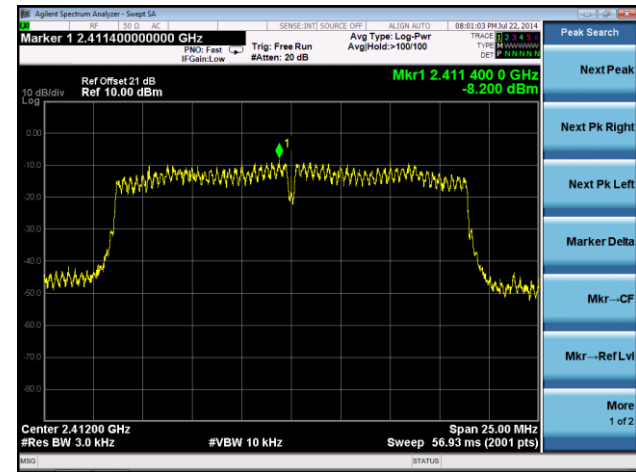

802.11n-HT20 PSD - Ant 1 / Ant 0 + 1

Channel 01 (2412MHz)

Channel 06 (2437MHz)

Channel 11 (2462MHz)

802.11n-HT40 PSD - Ant 1 / Ant 0 + 1

Channel 03 (2422MHz)

Channel 06 (2437MHz)

### Channel 09 (2452MHz)

802.11a PSD - Ant 0 / Ant 0 + 1 + 2 + 3

Channel 149 (5745MHz)

Channel 157 (5785MHz)

Channel 165 (5825MHz)

802.11n-HT20 PSD - Ant 0 / Ant 0 + 1 + 2 + 3

Channel 149 (5745MHz)

Channel 157 (5785MHz)