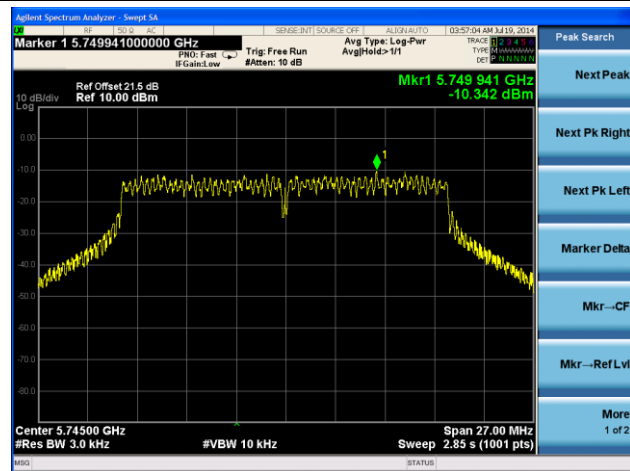

Channel 157 (5785MHz)

Channel 165 (5825MHz)

802.11n-HT20 PSD - Ant 2 / Ant 0 + 1 + 2 + 3

Channel 149 (5745MHz)

Channel 157 (5785MHz)

**Channel 165 (5825MHz)**

**802.11ac-VHT20 PSD - Ant 2 / Ant 0 + 1 + 2 + 3**