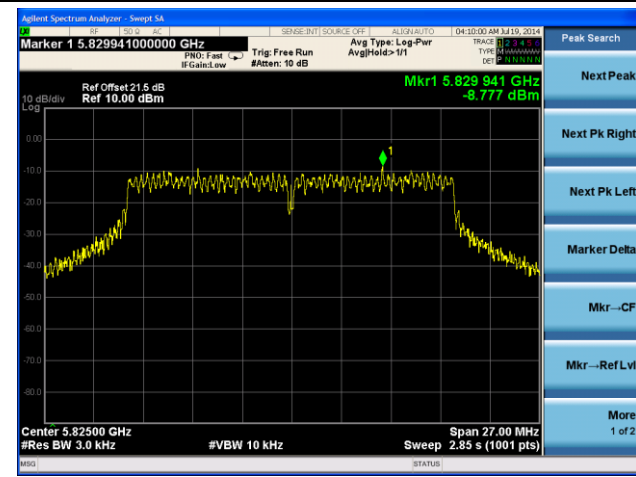

Channel 155 (5775MHz)

802.11a PSD - Ant 1 / Ant 0 + 1 + 2 + 3

Channel 149 (5745MHz)

Channel 157 (5785MHz)

Channel 165 (5825MHz)

802.11n-HT20 PSD - Ant 1 / Ant 0 + 1 + 2 + 3

Channel 149 (5745MHz)

Channel 157 (5785MHz)

**Channel 165 (5825MHz)**

Peak Search

Next Peak

Next Pk Right

Next Pk Left

Marker Delta

Mkr--CF

Mkr--Ref Lvl