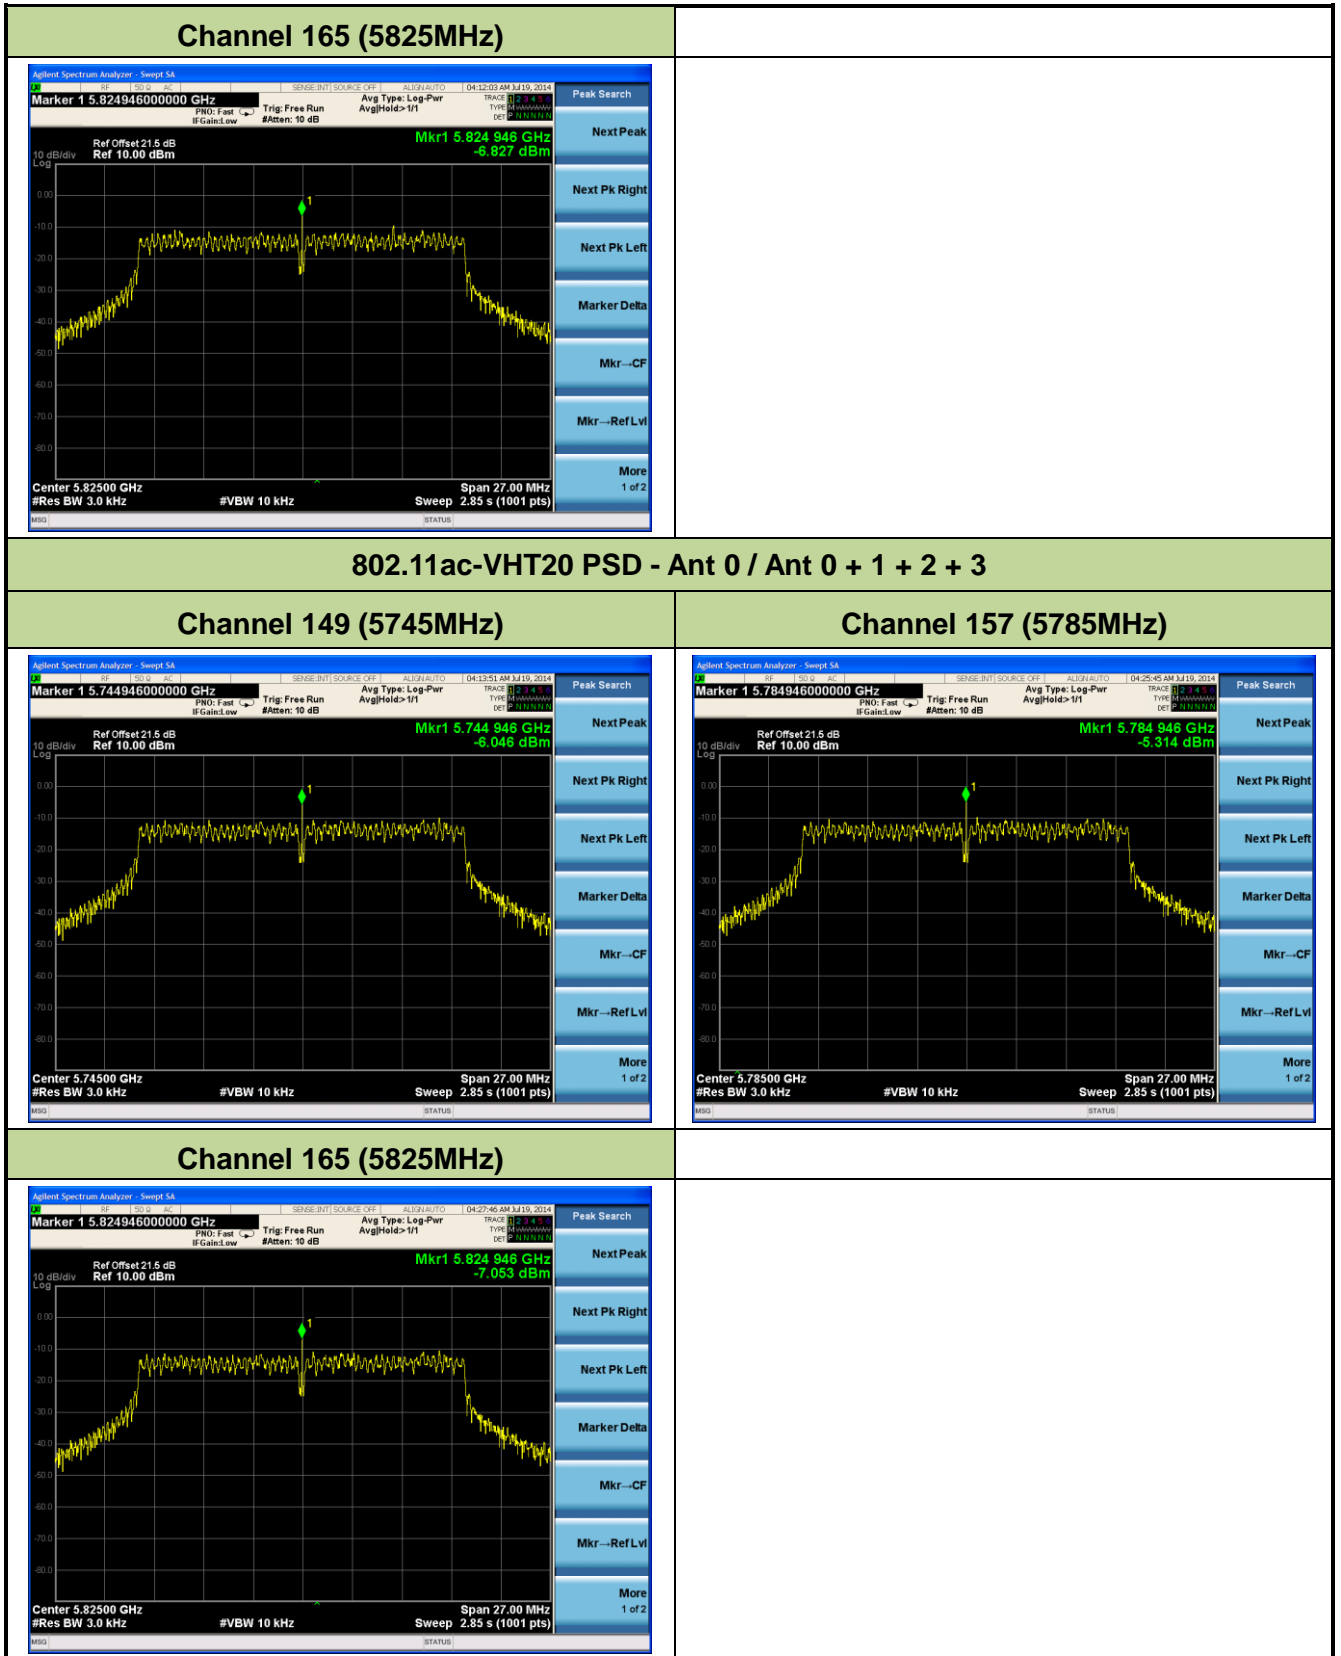

802.11n-HT20 PSD - Ant 1 / Ant 0 + 1

Channel 01 (2412MHz)

Channel 06 (2437MHz)

Channel 11 (2462MHz)

802.11n-HT40 PSD - Ant 1 / Ant 0 + 1

Channel 03 (2422MHz)

Channel 06 (2437MHz)

### Channel 09 (2452MHz)

802.11a PSD - Ant 0 / Ant 0 + 1 + 2 + 3

Channel 149 (5745MHz)

Channel 157 (5785MHz)

Channel 165 (5825MHz)

802.11n-HT20 PSD - Ant 0 / Ant 0 + 1 + 2 + 3

Channel 149 (5745MHz)

Channel 157 (5785MHz)

802.11n-HT40 PSD - Ant 0 / Ant 0 + 1 + 2 + 3

Channel 151 (5755MHz)

Channel 159 (5795MHz)

802.11ac-VHT40 PSD - Ant 0 / Ant 0 + 1 + 2 + 3

Channel 151 (5755MHz)

Channel 159 (5795MHz)

802.11ac-VHT80 PSD - Ant 0 / Ant 0 + 1 + 2 + 3

**Channel 165 (5825MHz)**

Peak Search

Next Peak

Next Pk Right

Next Pk Left

Marker Delta

Mkr--CF

Mkr--Ref Lvl