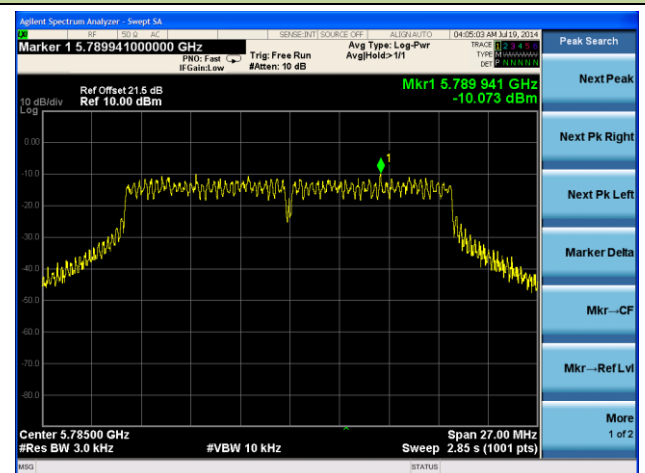

Channel 157 (5785MHz)