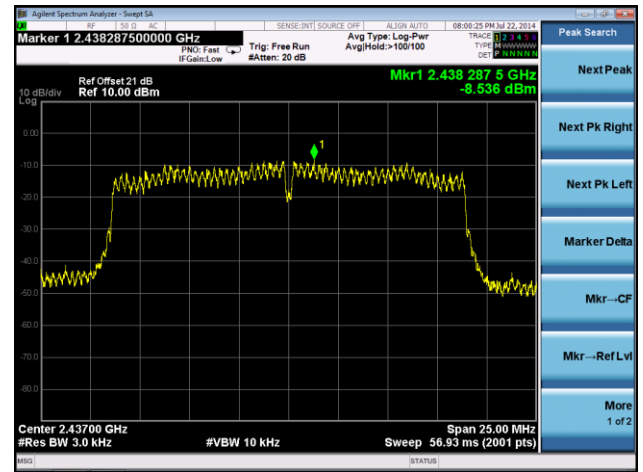

802.11n-HT20 PSD - Ant 1 / Ant 0 + 1

Channel 01 (2412MHz)

Channel 06 (2437MHz)

Channel 11 (2462MHz)

802.11n-HT40 PSD - Ant 1 / Ant 0 + 1

Channel 03 (2422MHz)

Channel 06 (2437MHz)