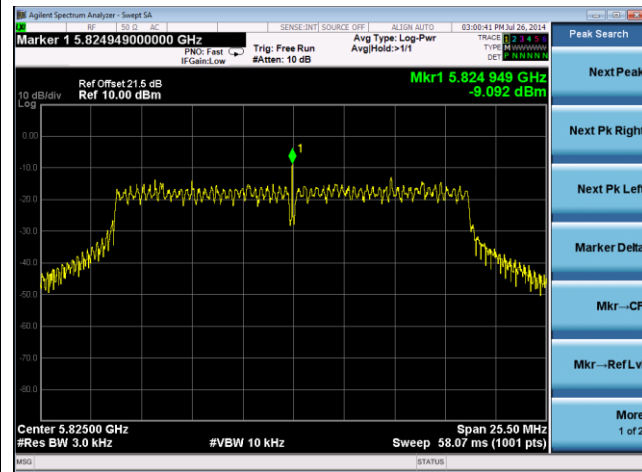

Channel 151 (5755MHz)

Channel 159 (5795MHz)

802.11ac-VHT80 PSD - Ant 3 / Ant 0 + 1 + 2 + 3

Channel 155 (5775MHz)

802.11n-HT20 PSD - Ant 0 / Ant 0 + 1 + 2 + 3, Beam Forming

Channel 149 (5745MHz)

Channel 157 (5785MHz)

Channel 165 (5825MHz)

802.11ac-VHT20 PSD - Ant 0 / Ant 0 + 1 + 2 + 3, Beam Forming

Channel 149 (5745MHz)

Channel 157 (5785MHz)