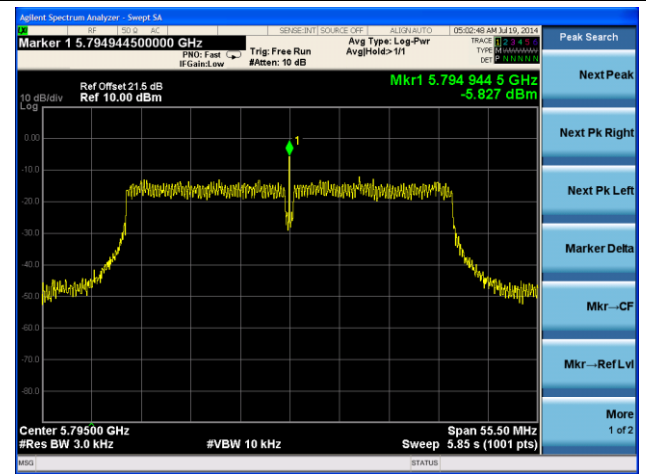

Channel 159 (5795MHz)