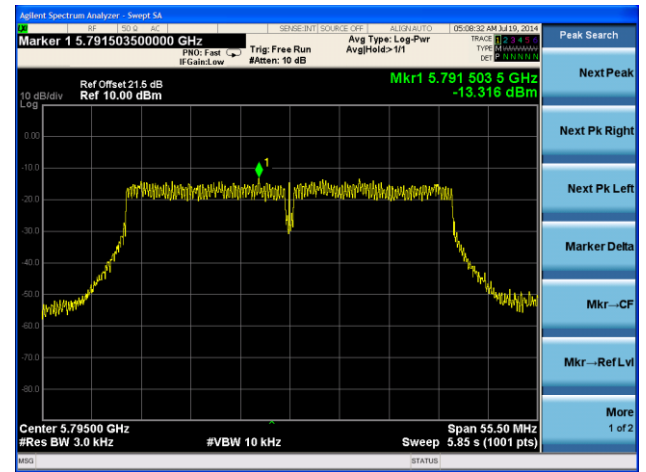

**Channel 149 (5745MHz)**

**Channel 157 (5785MHz)**

**Channel 165 (5825MHz)**

802.11n-HT40 PSD - Ant 2 / Ant 0 + 1 + 2 + 3

Channel 151 (5755MHz)

Channel 159 (5795MHz)

802.11ac-VHT40 PSD - Ant 2 / Ant 0 + 1 + 2 + 3