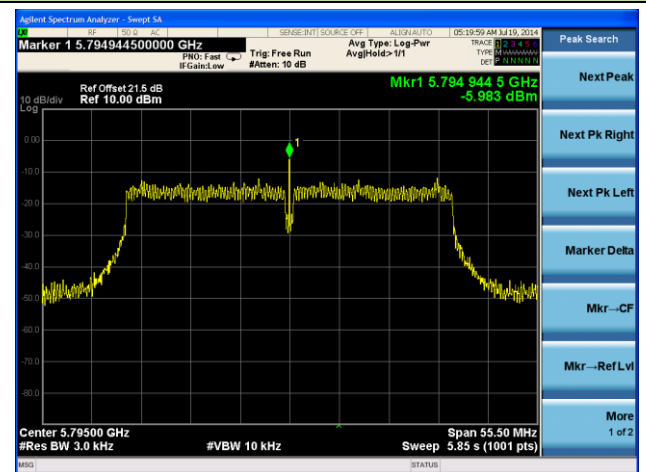

802.11n-HT40 PSD - Ant 0 / Ant 0 + 1 + 2 + 3

Channel 151 (5755MHz)

Channel 159 (5795MHz)

802.11ac-VHT40 PSD - Ant 0 / Ant 0 + 1 + 2 + 3

Channel 151 (5755MHz)

Channel 159 (5795MHz)

802.11ac-VHT80 PSD - Ant 0 / Ant 0 + 1 + 2 + 3

**Channel 165 (5825MHz)**

Peak Search

Next Peak

Next Pk Right

Next Pk Left

Marker Delta

Mkr--CF

Mkr--Ref Lvl