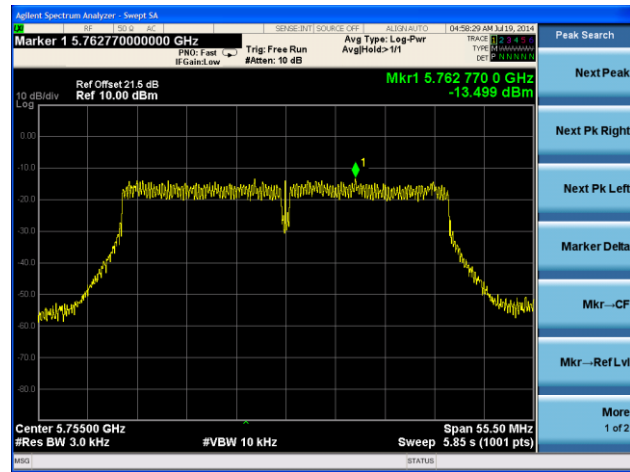

**Channel 149 (5745MHz)**

**Channel 157 (5785MHz)**

**Channel 165 (5825MHz)**

802.11n-HT40 PSD - Ant 2 / Ant 0 + 1 + 2 + 3

Channel 151 (5755MHz)

Channel 159 (5795MHz)

802.11ac-VHT40 PSD - Ant 2 / Ant 0 + 1 + 2 + 3