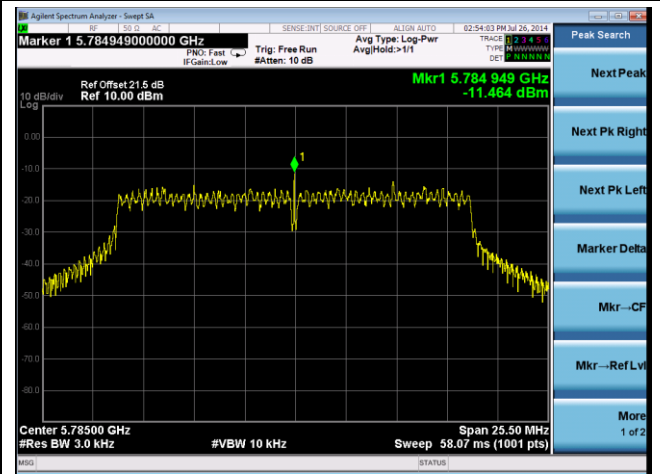

Channel 151 (5755MHz)

Channel 159 (5795MHz)

802.11ac-VHT80 PSD - Ant 3 / Ant 0 + 1 + 2 + 3

Channel 155 (5775MHz)

802.11n-HT20 PSD - Ant 0 / Ant 0 + 1 + 2 + 3, Beam Forming

Channel 149 (5745MHz)

Channel 157 (5785MHz)

Channel 165 (5825MHz)

802.11ac-VHT20 PSD - Ant 0 / Ant 0 + 1 + 2 + 3, Beam Forming

Channel 149 (5745MHz)

Channel 157 (5785MHz)