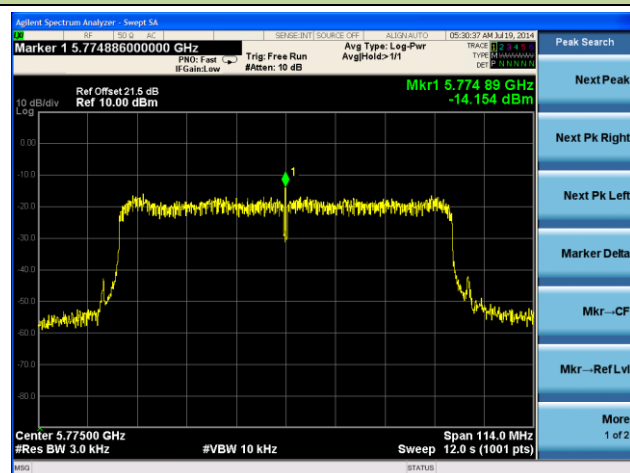

Channel 151 (5755MHz)

Channel 159 (5795MHz)

802.11ac-VHT80 PSD - Ant 2 / Ant 0 + 1 + 2 + 3

Channel 155 (5775MHz)

802.11a PSD - Ant 3 / Ant 0 + 1 + 2 + 3

Channel 149 (5745MHz)

Channel 157 (5785MHz)

Channel 165 (5825MHz)