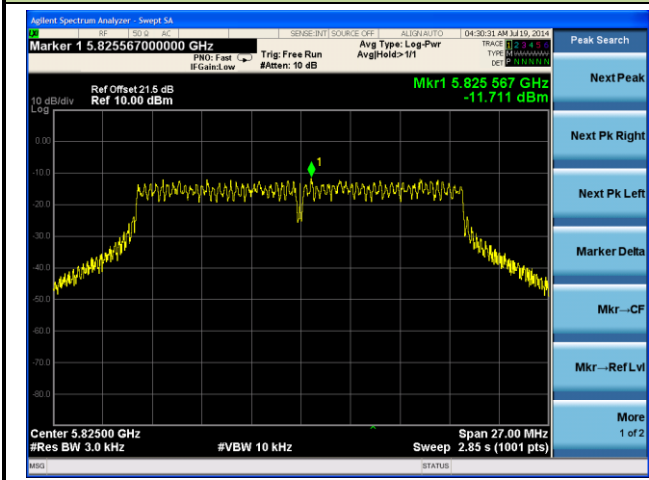

Channel 165 (5825MHz)