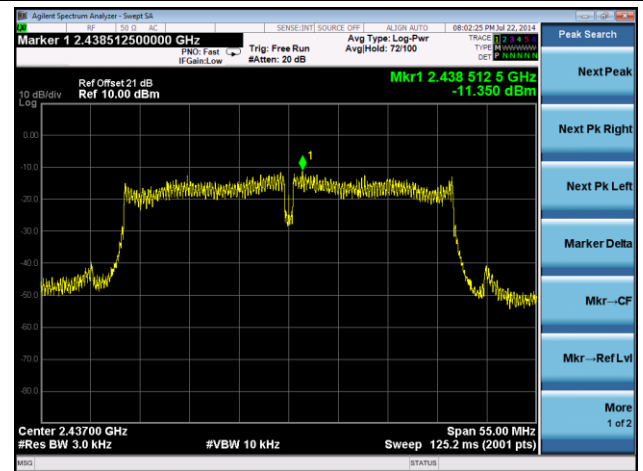

802.11n-HT20 PSD - Ant 1 / Ant 0 + 1

Channel 01 (2412MHz)

Channel 06 (2437MHz)

Channel 11 (2462MHz)

802.11n-HT40 PSD - Ant 1 / Ant 0 + 1

Channel 03 (2422MHz)

Channel 06 (2437MHz)