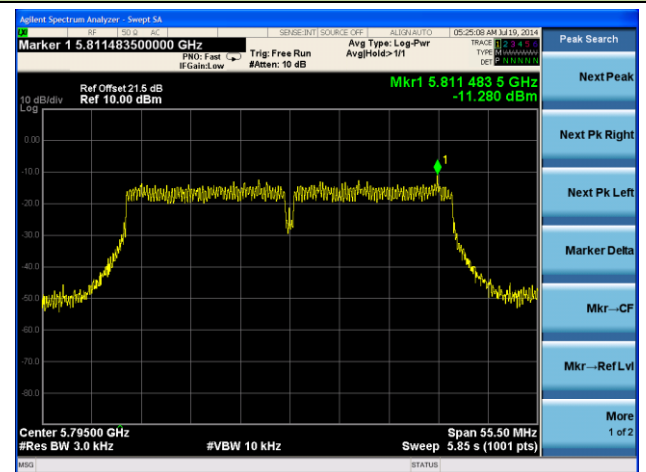

802.11n-HT20 PSD - Ant 3 / Ant 0 + 1 + 2 + 3

Channel 149 (5745MHz)

Channel 157 (5785MHz)

802.11n-HT40 PSD - Ant 3 / Ant 0 + 1 + 2 + 3

Channel 151 (5755MHz)

Channel 159 (5795MHz)

802.11ac-VHT40 PSD - Ant 3 / Ant 0 + 1 + 2 + 3

Channel 151 (5755MHz)

Channel 159 (5795MHz)

802.11ac-VHT80 PSD - Ant 3 / Ant 0 + 1 + 2 + 3

Channel 155 (5775MHz)

802.11n-HT20 PSD - Ant 0 / Ant 0 + 1 + 2 + 3, Beam Forming

Channel 149 (5745MHz)

Channel 157 (5785MHz)