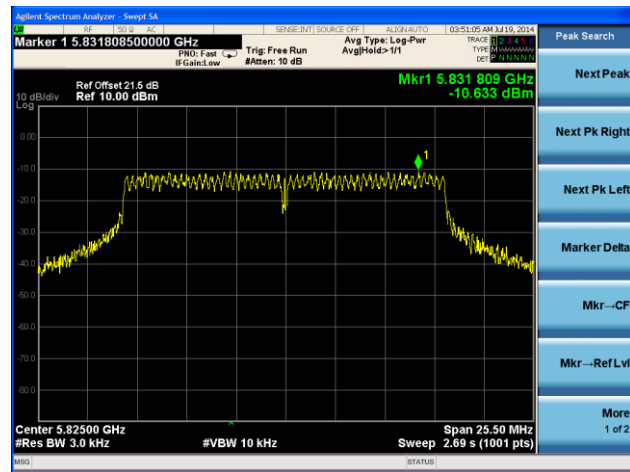

Channel 155 (5775MHz)

802.11a PSD - Ant 1 / Ant 0 + 1 + 2 + 3

Channel 149 (5745MHz)

Channel 157 (5785MHz)

Channel 165 (5825MHz)

802.11n-HT20 PSD - Ant 1 / Ant 0 + 1 + 2 + 3

Channel 149 (5745MHz)

Channel 157 (5785MHz)

**Channel 165 (5825MHz)**

Peak Search

Next Peak

Next Pk Right

Next Pk Left

Marker Delta

Mkr--CF

Mkr--Ref Lvl