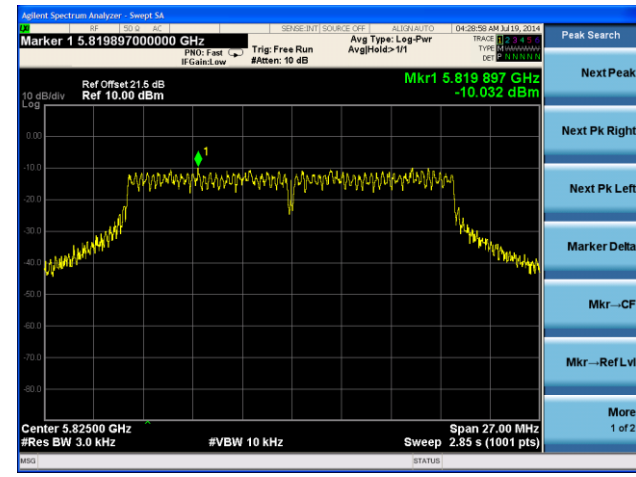

**Channel 165 (5825MHz)**

Peak Search

Next Peak

Next Pk Right

Next Pk Left

Marker Delta

Mkr--CF

Mkr--Ref Lvl

More 1 of 2

**802.11ac-VHT20 PSD - Ant 1 / Ant 0 + 1 + 2 + 3**

**Channel 149 (5745MHz)**

**Channel 157 (5785MHz)**

**Channel 165 (5825MHz)**

Peak Search

Next Peak

Next Pk Right

Next Pk Left

Marker Delta

Mkr--CF

Mkr--Ref Lvl

More 1 of 2

802.11n-HT40 PSD - Ant 1 / Ant 0 + 1 + 2 + 3

Channel 151 (5755MHz)

Channel 159 (5795MHz)