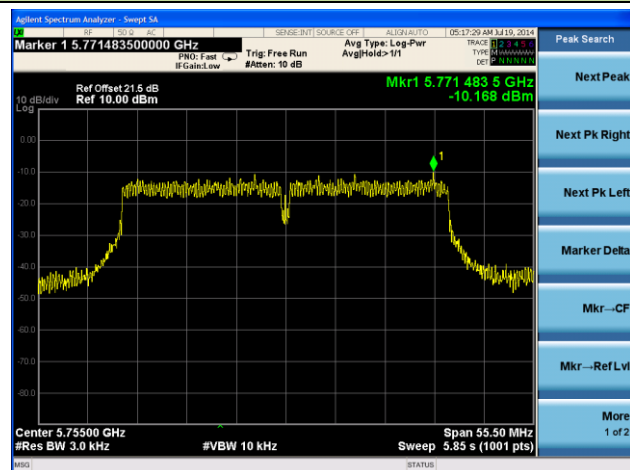

More 1 of 2

**802.11ac-VHT20 PSD - Ant 1 / Ant 0 + 1 + 2 + 3**

**Channel 149 (5745MHz)**

**Channel 157 (5785MHz)**

**Channel 165 (5825MHz)**

Peak Search

Next Peak

Next Pk Right

Next Pk Left

Marker Delta

Mkr--CF

Mkr--Ref Lvl

More 1 of 2

802.11n-HT40 PSD - Ant 1 / Ant 0 + 1 + 2 + 3

Channel 151 (5755MHz)

Channel 159 (5795MHz)

802.11ac-VHT40 PSD - Ant 1 / Ant 0 + 1 + 2 + 3

Channel 151 (5755MHz)

Channel 159 (5795MHz)

802.11ac-VHT80 PSD - Ant 1 / Ant 0 + 1 + 2 + 3

Channel 155 (5775MHz)

802.11a PSD - Ant 2 / Ant 0 + 1 + 2 + 3

Channel 149 (5745MHz)