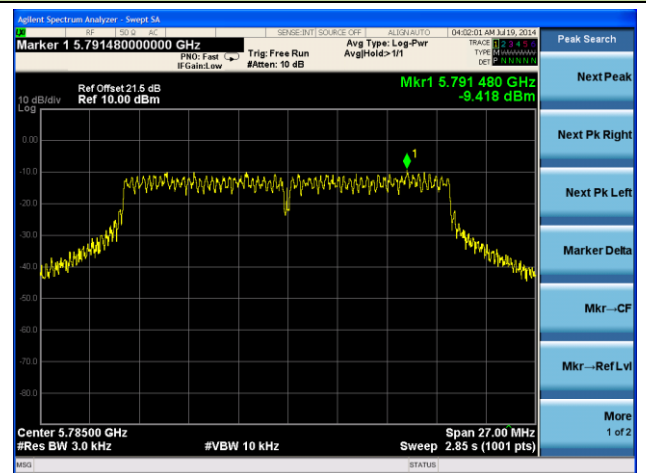

Channel 155 (5775MHz)

802.11a PSD - Ant 1 / Ant 0 + 1 + 2 + 3

Channel 149 (5745MHz)

Channel 157 (5785MHz)

Channel 165 (5825MHz)

802.11n-HT20 PSD - Ant 1 / Ant 0 + 1 + 2 + 3

Channel 149 (5745MHz)

Channel 157 (5785MHz)

**Channel 165 (5825MHz)**

Peak Search

Next Peak

Next Pk Right

Next Pk Left

Marker Delta

Mkr--CF

Mkr--Ref Lvl