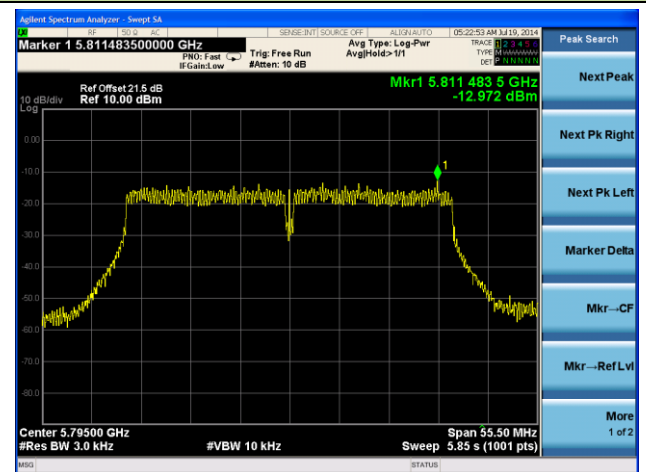

Channel 159 (5795MHz)