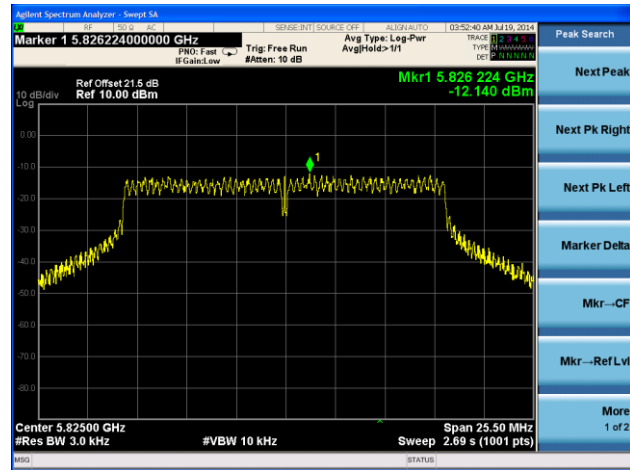

802.11ac-VHT40 PSD - Ant 1 / Ant 0 + 1 + 2 + 3

Channel 151 (5755MHz)

Channel 159 (5795MHz)

802.11ac-VHT80 PSD - Ant 1 / Ant 0 + 1 + 2 + 3

Channel 155 (5775MHz)

802.11a PSD - Ant 2 / Ant 0 + 1 + 2 + 3

Channel 149 (5745MHz)

Channel 157 (5785MHz)

Channel 165 (5825MHz)

802.11n-HT20 PSD - Ant 2 / Ant 0 + 1 + 2 + 3

Channel 149 (5745MHz)

Channel 157 (5785MHz)

**Channel 165 (5825MHz)**

**802.11ac-VHT20 PSD - Ant 2 / Ant 0 + 1 + 2 + 3**