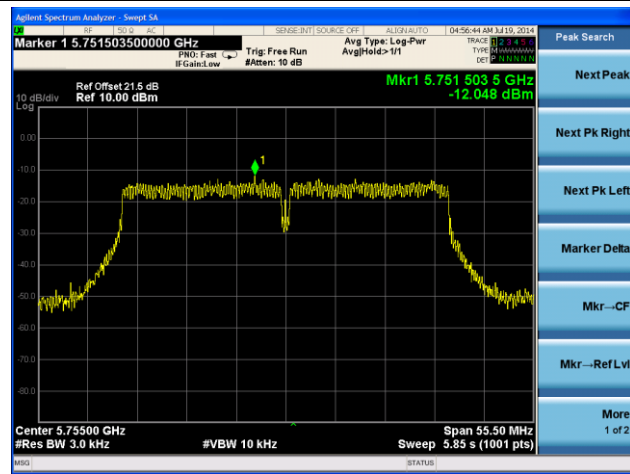

802.11n-HT20 PSD - Ant 3 / Ant 0 + 1 + 2 + 3

Channel 149 (5745MHz)

Channel 157 (5785MHz)

802.11n-HT40 PSD - Ant 3 / Ant 0 + 1 + 2 + 3

Channel 151 (5755MHz)

Channel 159 (5795MHz)

802.11ac-VHT40 PSD - Ant 3 / Ant 0 + 1 + 2 + 3

Channel 151 (5755MHz)

Channel 159 (5795MHz)

802.11ac-VHT80 PSD - Ant 3 / Ant 0 + 1 + 2 + 3

Channel 155 (5775MHz)

802.11n-HT20 PSD - Ant 0 / Ant 0 + 1 + 2 + 3, Beam Forming

Channel 149 (5745MHz)

Channel 157 (5785MHz)