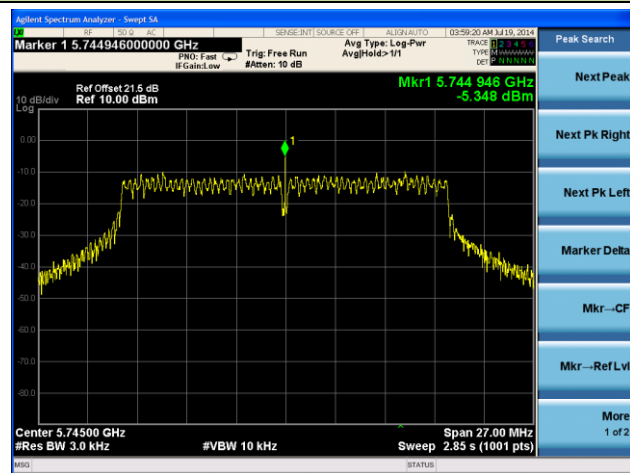

### Channel 09 (2452MHz)

802.11a PSD - Ant 0 / Ant 0 + 1 + 2 + 3

Channel 149 (5745MHz)

Channel 157 (5785MHz)

Channel 165 (5825MHz)

802.11n-HT20 PSD - Ant 0 / Ant 0 + 1 + 2 + 3

Channel 149 (5745MHz)

Channel 157 (5785MHz)

802.11n-HT40 PSD - Ant 0 / Ant 0 + 1 + 2 + 3

Channel 151 (5755MHz)

Channel 159 (5795MHz)

802.11ac-VHT40 PSD - Ant 0 / Ant 0 + 1 + 2 + 3

Channel 151 (5755MHz)

Channel 159 (5795MHz)

802.11ac-VHT80 PSD - Ant 0 / Ant 0 + 1 + 2 + 3