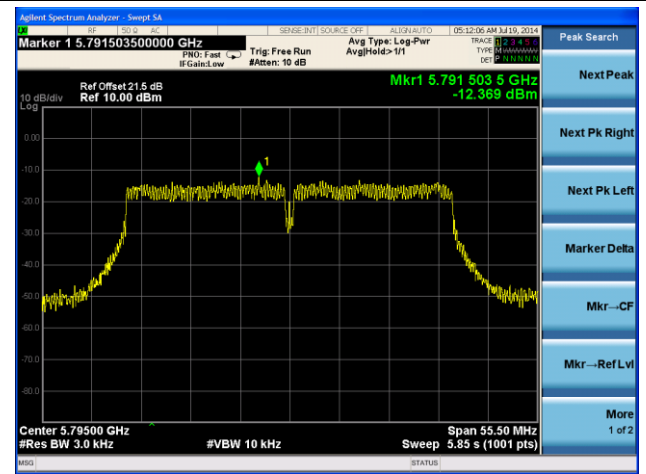

802.11n-HT20 PSD - Ant 3 / Ant 0 + 1 + 2 + 3

Channel 149 (5745MHz)

Channel 157 (5785MHz)

802.11n-HT40 PSD - Ant 3 / Ant 0 + 1 + 2 + 3

Channel 151 (5755MHz)

Channel 159 (5795MHz)

802.11ac-VHT40 PSD - Ant 3 / Ant 0 + 1 + 2 + 3

Channel 151 (5755MHz)

Channel 159 (5795MHz)

802.11ac-VHT80 PSD - Ant 3 / Ant 0 + 1 + 2 + 3

Channel 155 (5775MHz)

802.11n-HT20 PSD - Ant 0 / Ant 0 + 1 + 2 + 3, Beam Forming

Channel 149 (5745MHz)

Channel 157 (5785MHz)