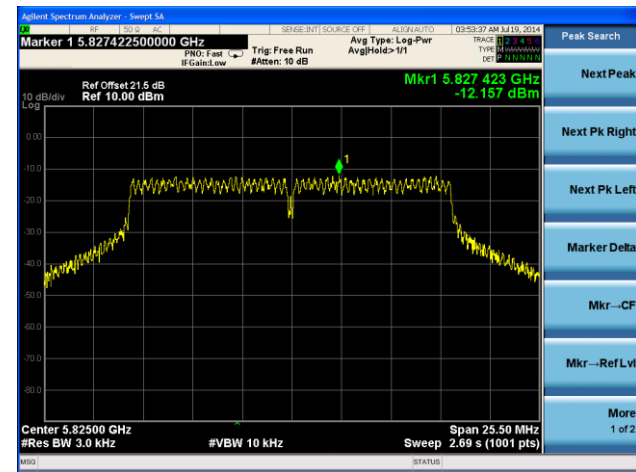

Channel 151 (5755MHz)

Channel 159 (5795MHz)

802.11ac-VHT80 PSD - Ant 2 / Ant 0 + 1 + 2 + 3

Channel 155 (5775MHz)

802.11a PSD - Ant 3 / Ant 0 + 1 + 2 + 3

Channel 149 (5745MHz)

Channel 157 (5785MHz)

Channel 165 (5825MHz)