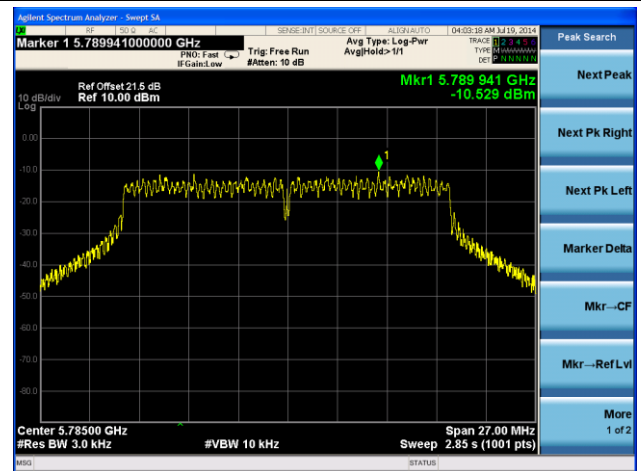

Channel 157 (5785MHz)

Channel 165 (5825MHz)

802.11n-HT20 PSD - Ant 2 / Ant 0 + 1 + 2 + 3

Channel 149 (5745MHz)

Channel 157 (5785MHz)

**Channel 165 (5825MHz)**

**802.11ac-VHT20 PSD - Ant 2 / Ant 0 + 1 + 2 + 3**