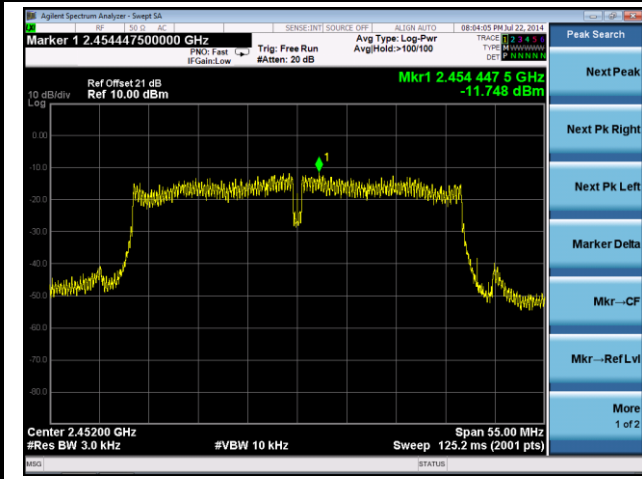

Channel 09 (2452MHz)