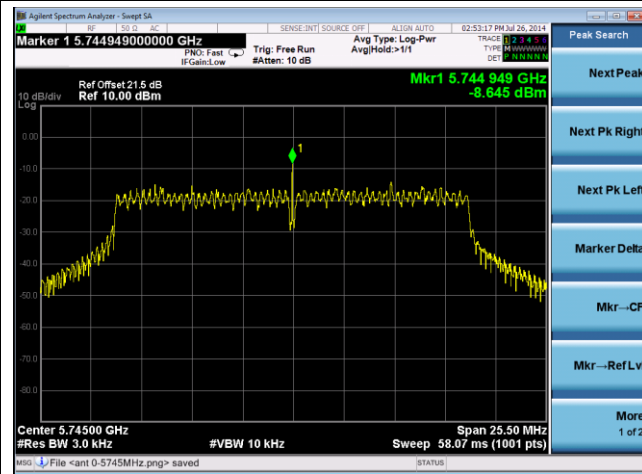

Channel 151 (5755MHz)

Channel 159 (5795MHz)

802.11ac-VHT80 PSD - Ant 3 / Ant 0 + 1 + 2 + 3

Channel 155 (5775MHz)

802.11n-HT20 PSD - Ant 0 / Ant 0 + 1 + 2 + 3, Beam Forming

Channel 149 (5745MHz)

Channel 157 (5785MHz)

Channel 165 (5825MHz)

802.11ac-VHT20 PSD - Ant 0 / Ant 0 + 1 + 2 + 3, Beam Forming

Channel 149 (5745MHz)

Channel 157 (5785MHz)