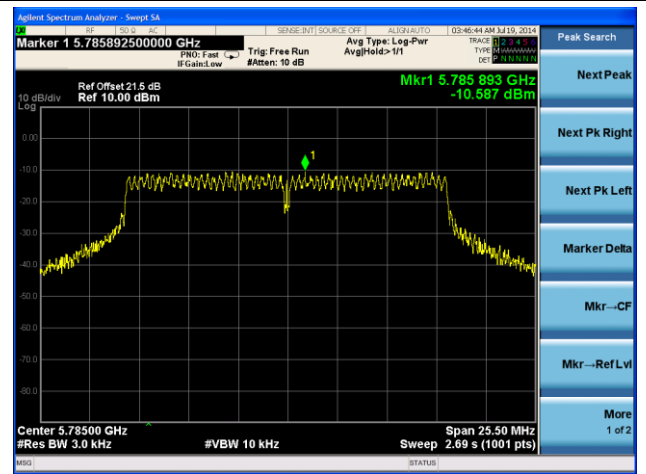

Channel 155 (5775MHz)

802.11a PSD - Ant 1 / Ant 0 + 1 + 2 + 3

Channel 149 (5745MHz)

Channel 157 (5785MHz)

Channel 165 (5825MHz)

802.11n-HT20 PSD - Ant 1 / Ant 0 + 1 + 2 + 3

Channel 149 (5745MHz)

Channel 157 (5785MHz)

**Channel 165 (5825MHz)**

Peak Search

Next Peak

Next Pk Right

Next Pk Left

Marker Delta

Mkr--CF

Mkr--Ref Lvl