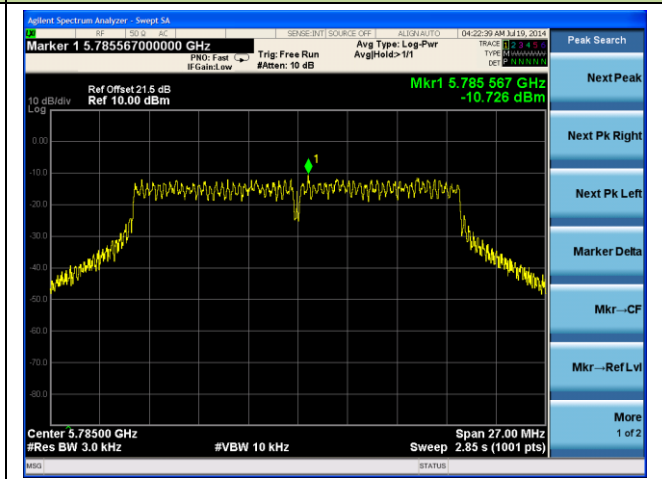

Channel 157 (5785MHz)