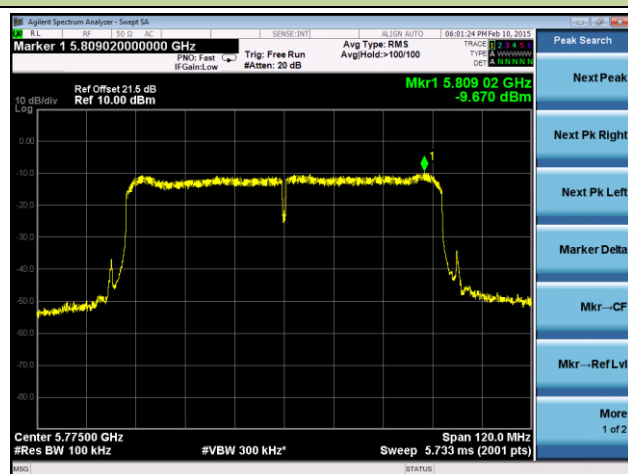

Channel 58 (5290MHz)

Channel 106 (5530MHz)

Channel 122 (5610MHz)

Channel 138 (5690MHz)

Channel 155 (5775MHz)

802.11a Power Spectral Density - Ant 3 / Ant 0 + 1 + 2 + 3

Channel 36 (5180MHz)

Channel 44 (5220MHz)

Channel 48 (5240MHz)

Channel 52 (5260MHz)

Channel 60 (5300MHz)

Channel 64 (5320MHz)