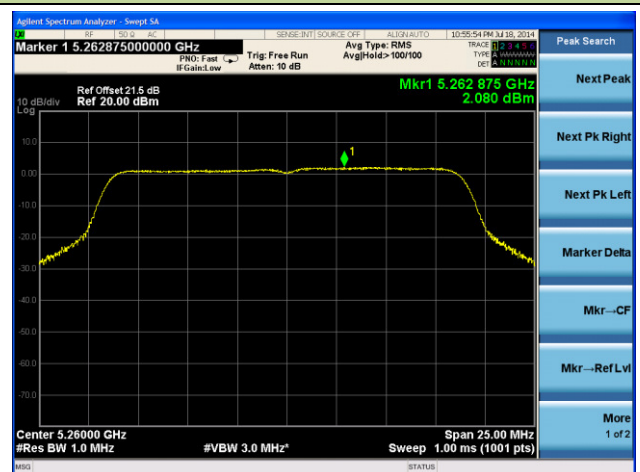

Channel 102 (5510MHz)

Channel 118 (5590MHz)

Channel 134 (5670MHz)

Channel 151 (5755MHz)

Channel 159 (5795MHz)

802.11ac-VHT20 Power Spectral Density - Ant 2 / Ant 0 + 1 + 2 + 3
Channel 36 (5180MHz)

Channel 44 (5220MHz)

Channel 48 (5240MHz)

Channel 52 (5260MHz)

Channel 60 (5300MHz)

Channel 64 (5320MHz)

Channel 100 (5500MHz)

Channel 120 (5600MHz)

Channel 140 (5700MHz)

Channel 144 (5720MHz)