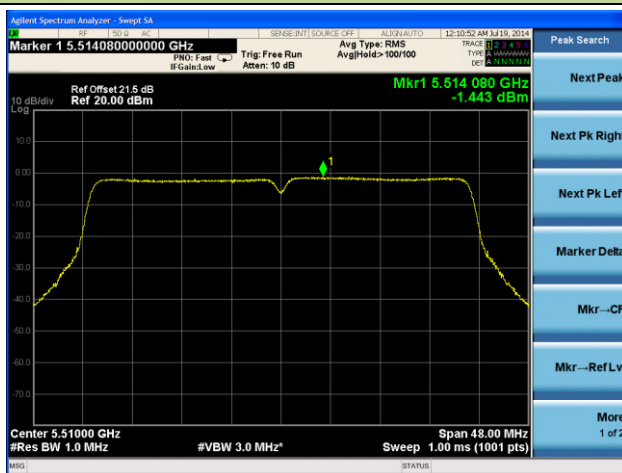

Channel 102 (5510MHz)