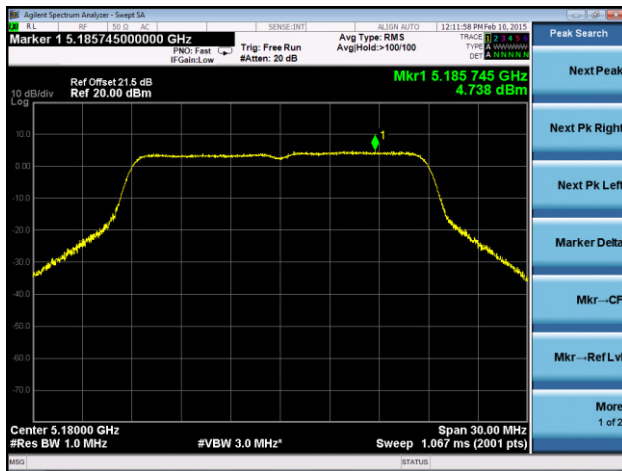

Channel 100 (5500MHz)

Channel 120 (5600MHz)

Channel 140 (5700MHz)

Channel 149 (5745MHz)

Channel 157 (5785MHz)

Channel 165 (5825MHz)

802.11n-HT20 Power Spectral Density - Ant 2 / Ant 0 + 1 + 2 + 3
Channel 36 (5180MHz)

Channel 44 (5220MHz)

Channel 48 (5240MHz)

Channel 52 (5260MHz)

Channel 60 (5300MHz)

Channel 64 (5320MHz)

Channel 100 (5500MHz)

Channel 120 (5600MHz)

Channel 140 (5700MHz)