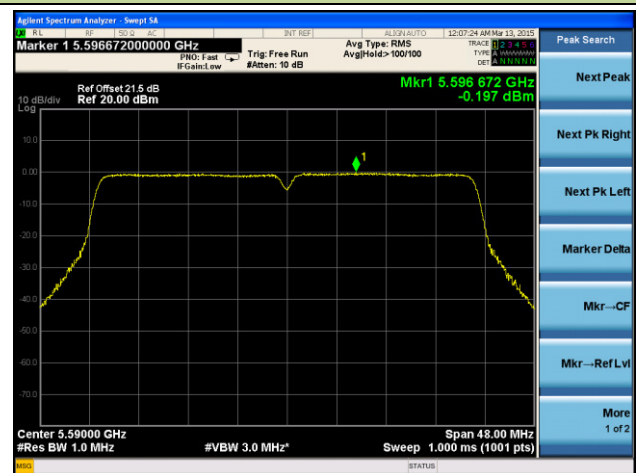

Channel 149 (5745MHz)

Channel 157 (5785MHz)

Channel 165 (5825MHz)

802.11n-HT40 Power Spectral Density - Ant 2 / Ant 0 + 1 + 2 + 3

Channel 38 (5190MHz)

Channel 46 (5230MHz)

Channel 54 (5270MHz)

Channel 62 (5310MHz)

Channel 102 (5510MHz)

Channel 118 (5590MHz)

Channel 134 (5670MHz)

Channel 151 (5755MHz)

Channel 159 (5795MHz)

802.11ac-VHT20 Power Spectral Density - Ant 2 / Ant 0 + 1 + 2 + 3
Channel 36 (5180MHz)

Channel 44 (5220MHz)