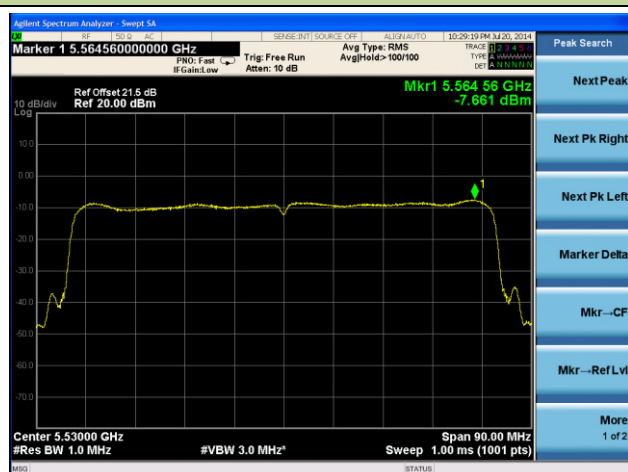

Channel 106 (5530MHz)