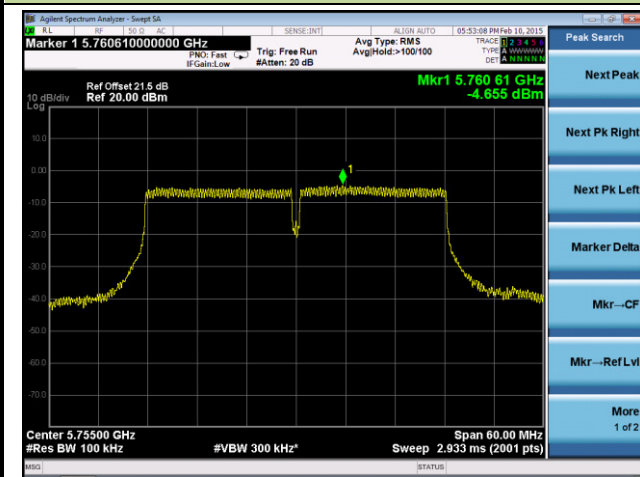

Channel 151 (5755MHz)