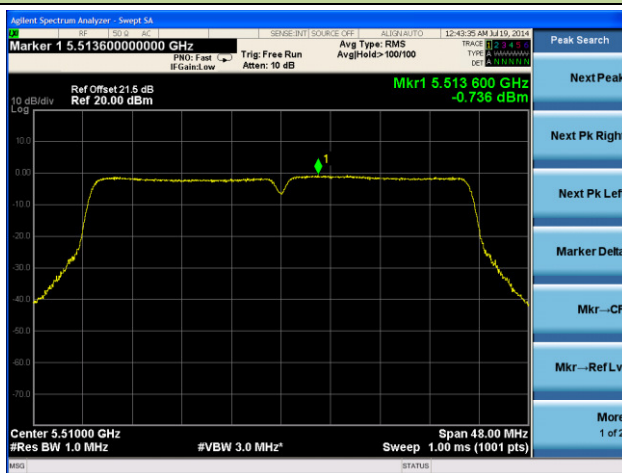

Channel 102 (5510MHz)