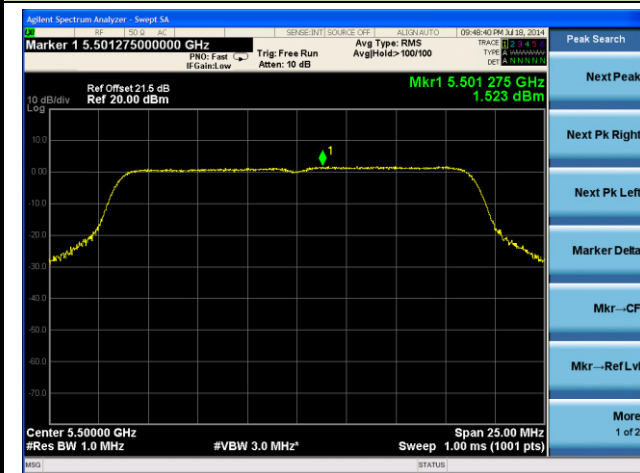

Channel 100 (5500MHz)

Channel 120 (5600MHz)

Channel 140 (5700MHz)

Channel 149 (5745MHz)

Channel 157 (5785MHz)

Channel 165 (5825MHz)

802.11n-HT20 Power Spectral Density - Ant 2 / Ant 0 + 1 + 2 + 3
Channel 36 (5180MHz)

Channel 44 (5220MHz)

Channel 48 (5240MHz)

Channel 52 (5260MHz)

Channel 60 (5300MHz)

Channel 64 (5320MHz)

Channel 100 (5500MHz)

Channel 120 (5600MHz)

Channel 140 (5700MHz)