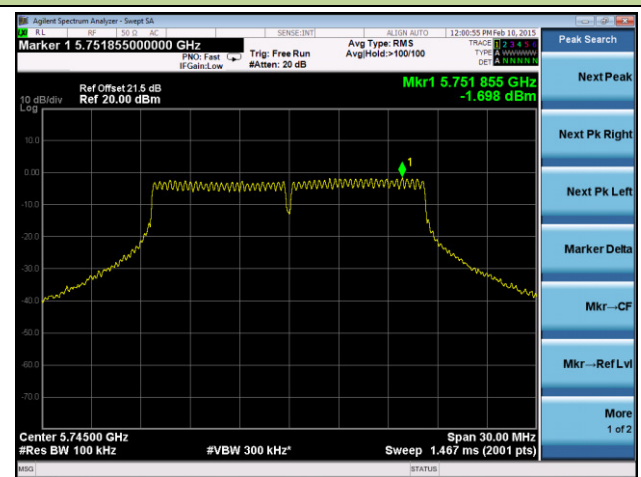

Channel 100 (5500MHz)

Channel 120 (5600MHz)

Channel 140 (5700MHz)

Channel 149 (5745MHz)

Channel 157 (5785MHz)

Channel 165 (5825MHz)

802.11n-HT20 Power Spectral Density - Ant 2 / Ant 0 + 1 + 2 + 3
Channel 36 (5180MHz)

Channel 44 (5220MHz)

Channel 48 (5240MHz)

Channel 52 (5260MHz)

Channel 60 (5300MHz)

Channel 64 (5320MHz)

Channel 100 (5500MHz)

Channel 120 (5600MHz)

Channel 140 (5700MHz)