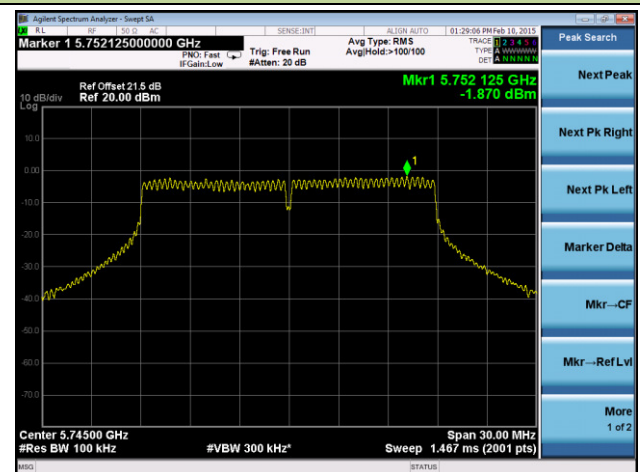

Channel 149 (5745MHz)