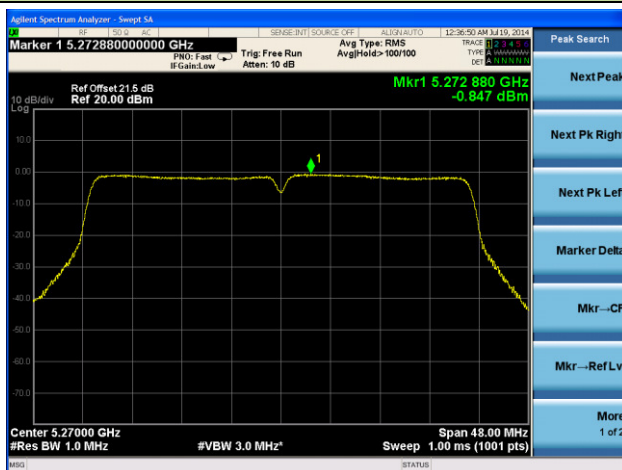

Channel 149 (5745MHz)

Channel 157 (5785MHz)

Channel 165 (5825MHz)

802.11ac-VHT40 Power Spectral Density - Ant 2 / Ant 0 + 1 + 2 + 3

Channel 38 (5190MHz)

Channel 46 (5230MHz)

Channel 54 (5270MHz)

Channel 62 (5310MHz)

Channel 102 (5510MHz)

Channel 118 (5590MHz)

Channel 134 (5670MHz)

Channel 142 (5710MHz)

Channel 151 (5755MHz)

Channel 159 (5795MHz)

802.11ac-VHT80 Power Spectral Density - Ant 2 / Ant 0 + 1 + 2 + 3

Channel 42 (5210MHz)