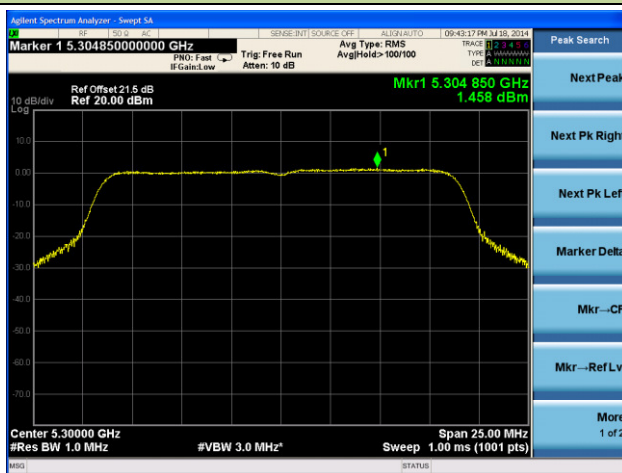

Channel 100 (5500MHz)

Channel 120 (5600MHz)

Channel 140 (5700MHz)

Channel 149 (5745MHz)

Channel 157 (5785MHz)

Channel 165 (5825MHz)

802.11n-HT20 Power Spectral Density - Ant 2 / Ant 0 + 1 + 2 + 3
Channel 36 (5180MHz)

Channel 44 (5220MHz)

Channel 48 (5240MHz)

Channel 52 (5260MHz)

Channel 60 (5300MHz)

Channel 64 (5320MHz)

Channel 100 (5500MHz)

Channel 120 (5600MHz)

Channel 140 (5700MHz)