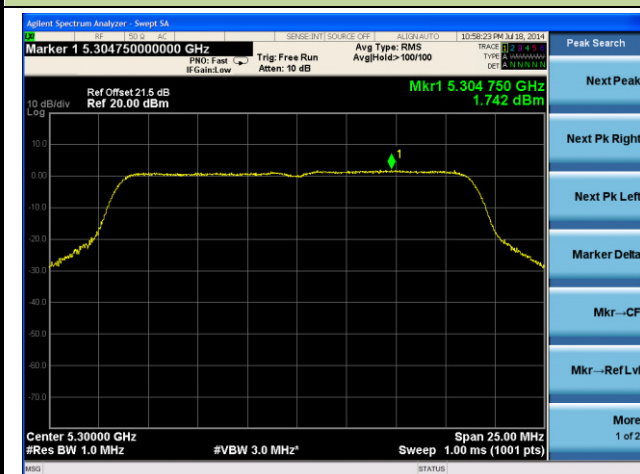

Channel 60 (5300MHz)