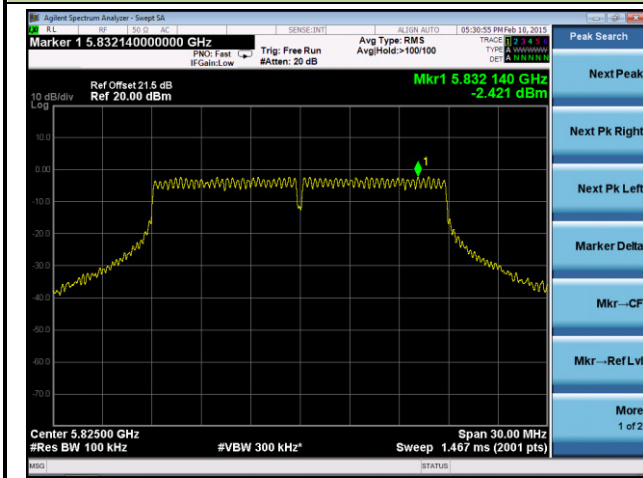

Channel 165 (5825MHz)