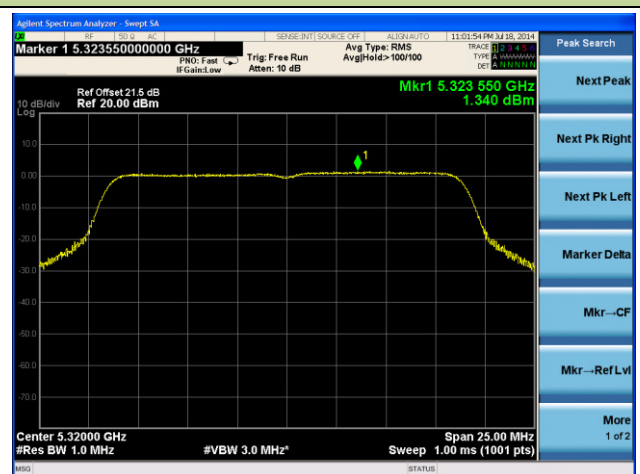

Channel 64 (5320MHz)