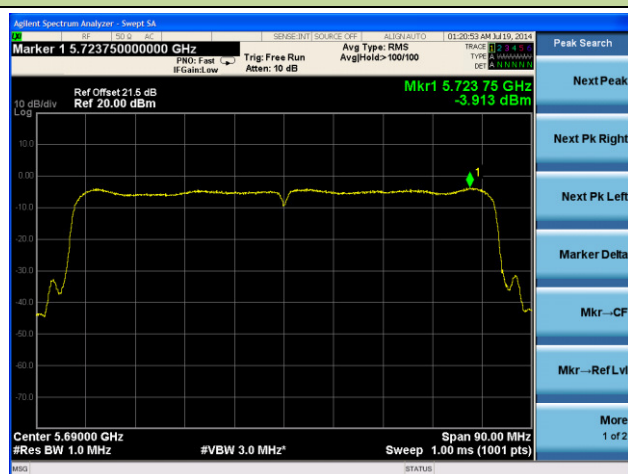

Channel 58 (5290MHz)

Channel 106 (5530MHz)

Channel 122 (5610MHz)

Channel 138 (5690MHz)

Channel 155 (5775MHz)

802.11a Power Spectral Density - Ant 3 / Ant 0 + 1 + 2 + 3

Channel 36 (5180MHz)

Channel 44 (5220MHz)

Channel 48 (5240MHz)

Channel 52 (5260MHz)

Channel 60 (5300MHz)

Channel 64 (5320MHz)