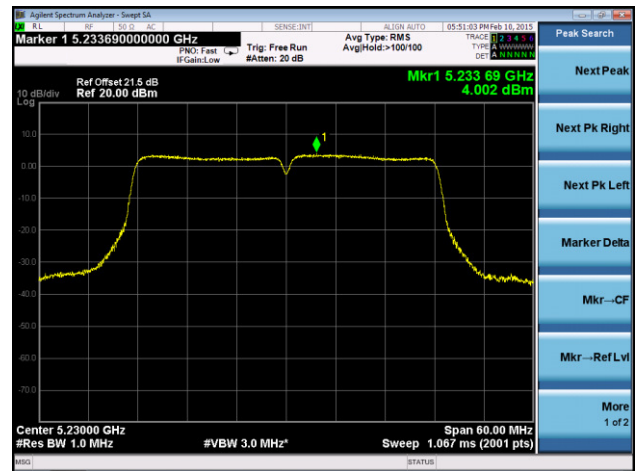

Channel 149 (5745MHz)

Channel 157 (5785MHz)

Channel 165 (5825MHz)

802.11ac-VHT40 Power Spectral Density - Ant 2 / Ant 0 + 1 + 2 + 3

Channel 38 (5190MHz)

Channel 46 (5230MHz)

Channel 54 (5270MHz)

Channel 62 (5310MHz)