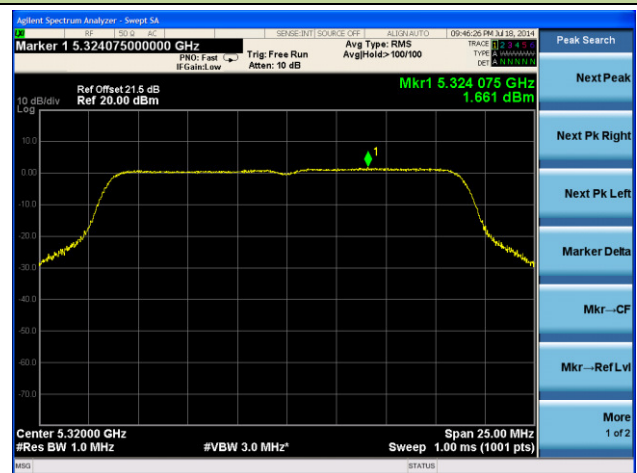

Channel 100 (5500MHz)

Channel 120 (5600MHz)

Channel 140 (5700MHz)

Channel 149 (5745MHz)

Channel 157 (5785MHz)

Channel 165 (5825MHz)

802.11n-HT20 Power Spectral Density - Ant 2 / Ant 0 + 1 + 2 + 3
Channel 36 (5180MHz)

Channel 44 (5220MHz)

Channel 48 (5240MHz)

Channel 52 (5260MHz)

Channel 60 (5300MHz)

Channel 64 (5320MHz)

Channel 100 (5500MHz)

Channel 120 (5600MHz)

Channel 140 (5700MHz)