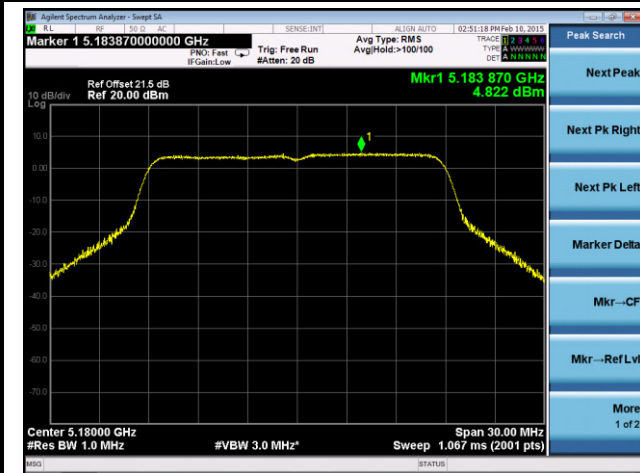

Channel 102 (5510MHz)

Channel 118 (5590MHz)

Channel 134 (5670MHz)

Channel 151 (5755MHz)

Channel 159 (5795MHz)

802.11ac-VHT20 Power Spectral Density - Ant 2 / Ant 0 + 1 + 2 + 3
Channel 36 (5180MHz)

Channel 44 (5220MHz)