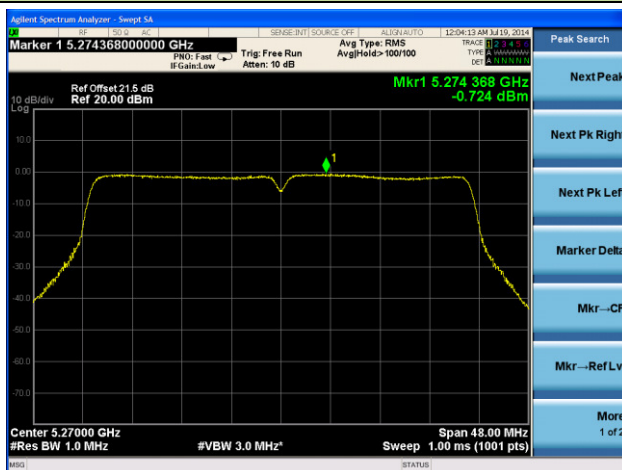

Channel 149 (5745MHz)

Channel 157 (5785MHz)

Channel 165 (5825MHz)

802.11n-HT40 Power Spectral Density - Ant 2 / Ant 0 + 1 + 2 + 3

Channel 38 (5190MHz)

Channel 46 (5230MHz)

Channel 54 (5270MHz)

Channel 62 (5310MHz)

Channel 102 (5510MHz)

Channel 118 (5590MHz)

Channel 134 (5670MHz)

Channel 151 (5755MHz)

Channel 159 (5795MHz)

802.11ac-VHT20 Power Spectral Density - Ant 2 / Ant 0 + 1 + 2 + 3
Channel 36 (5180MHz)

Channel 44 (5220MHz)