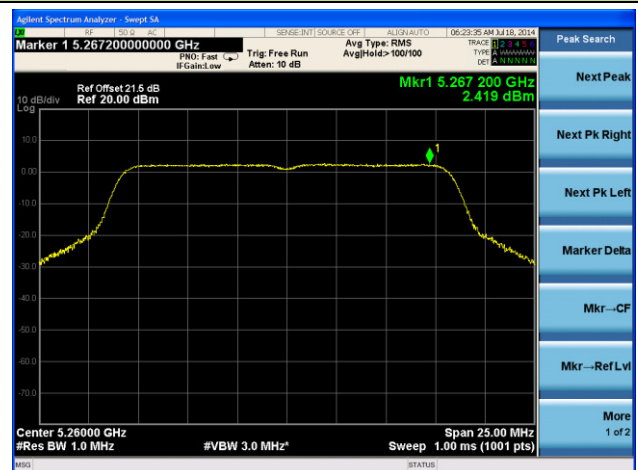

Channel 58 (5290MHz)

Channel 106 (5530MHz)

Channel 122 (5610MHz)

Channel 138 (5690MHz)

Channel 155 (5775MHz)

802.11a Power Spectral Density - Ant 3 / Ant 0 + 1 + 2 + 3

Channel 36 (5180MHz)

Channel 44 (5220MHz)

Channel 48 (5240MHz)

Channel 52 (5260MHz)

Channel 60 (5300MHz)

Channel 64 (5320MHz)