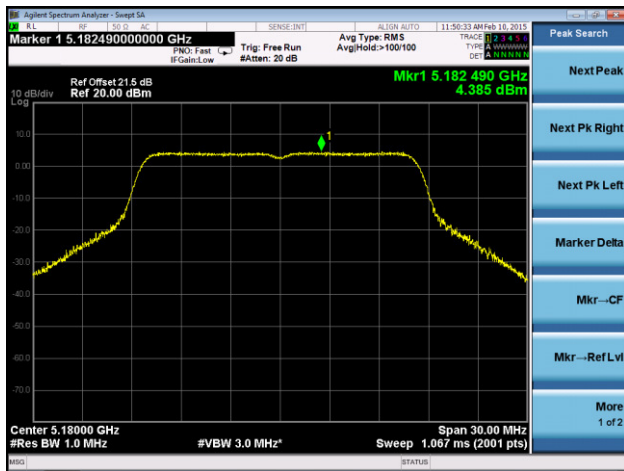

Channel 58 (5290MHz)

Channel 106 (5530MHz)

Channel 122 (5610MHz)

Channel 138 (5690MHz)

Channel 155 (5775MHz)

802.11a Power Spectral Density - Ant 3 / Ant 0 + 1 + 2 + 3

Channel 36 (5180MHz)

Channel 44 (5220MHz)

Channel 48 (5240MHz)

Channel 52 (5260MHz)

Channel 60 (5300MHz)

Channel 64 (5320MHz)