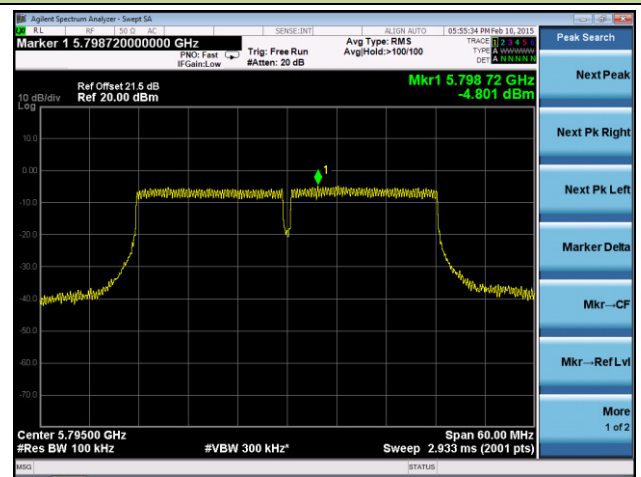

Channel 159 (5795MHz)