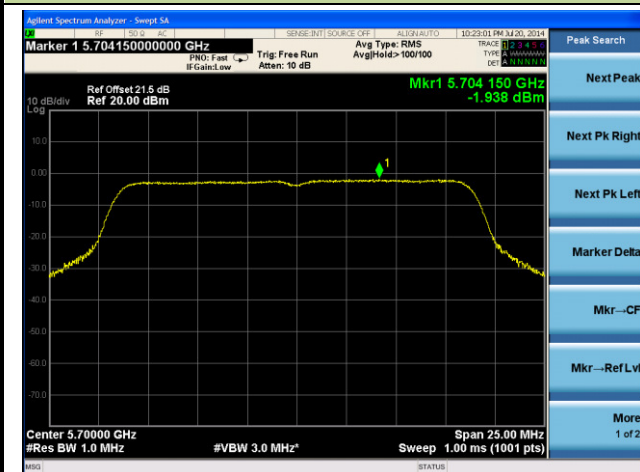

Channel 140 (5700MHz)