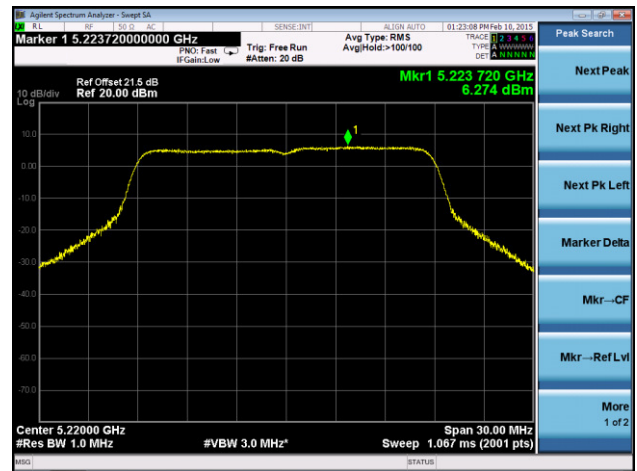

Channel 100 (5500MHz)

Channel 120 (5600MHz)

Channel 140 (5700MHz)

Channel 149 (5745MHz)

Channel 157 (5785MHz)

Channel 165 (5825MHz)

802.11n-HT20 Power Spectral Density - Ant 2 / Ant 0 + 1 + 2 + 3
Channel 36 (5180MHz)

Channel 44 (5220MHz)

Channel 48 (5240MHz)

Channel 52 (5260MHz)

Channel 60 (5300MHz)

Channel 64 (5320MHz)

Channel 100 (5500MHz)

Channel 120 (5600MHz)

Channel 140 (5700MHz)