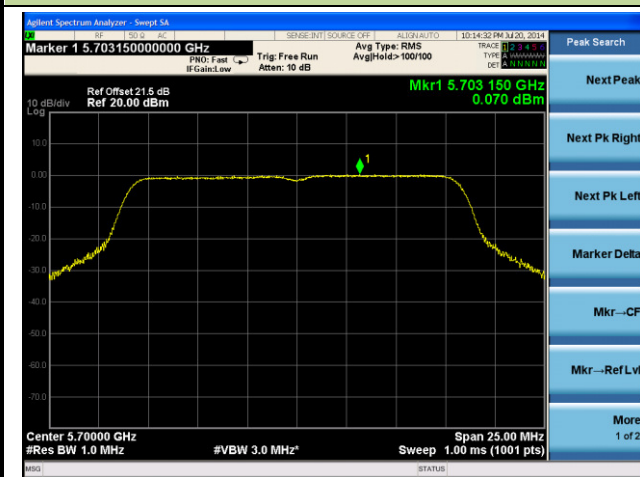

Channel 100 (5500MHz)

Channel 120 (5600MHz)

Channel 140 (5700MHz)

Channel 149 (5745MHz)

Channel 157 (5785MHz)

Channel 165 (5825MHz)

802.11n-HT20 Power Spectral Density - Ant 2 / Ant 0 + 1 + 2 + 3
Channel 36 (5180MHz)

Channel 44 (5220MHz)

Channel 48 (5240MHz)

Channel 52 (5260MHz)

Channel 60 (5300MHz)

Channel 64 (5320MHz)

Channel 100 (5500MHz)

Channel 120 (5600MHz)

Channel 140 (5700MHz)