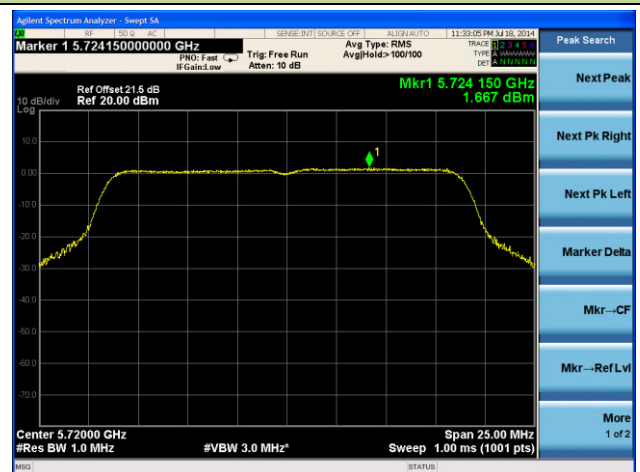

Channel 102 (5510MHz)

Channel 118 (5590MHz)

Channel 134 (5670MHz)

Channel 151 (5755MHz)

Channel 159 (5795MHz)

802.11ac-VHT20 Power Spectral Density - Ant 2 / Ant 0 + 1 + 2 + 3
Channel 36 (5180MHz)

Channel 44 (5220MHz)

Channel 48 (5240MHz)

Channel 52 (5260MHz)

Channel 60 (5300MHz)

Channel 64 (5320MHz)

Channel 100 (5500MHz)

Channel 120 (5600MHz)

Channel 140 (5700MHz)

Channel 144 (5720MHz)