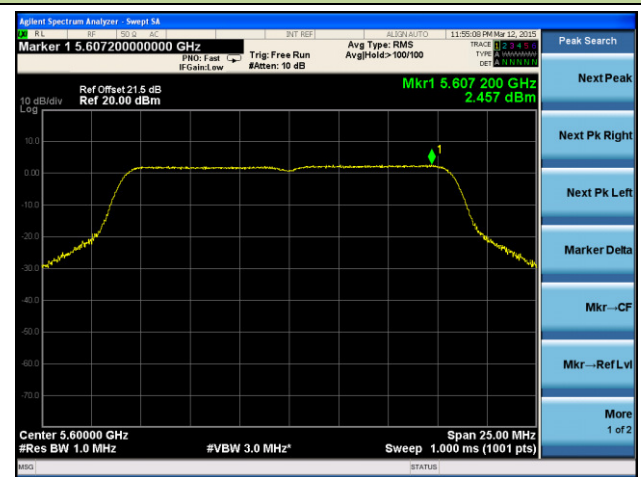

Channel 100 (5500MHz)

Channel 120 (5600MHz)

Channel 140 (5700MHz)

Channel 149 (5745MHz)

Channel 157 (5785MHz)

Channel 165 (5825MHz)

802.11n-HT20 Power Spectral Density - Ant 2 / Ant 0 + 1 + 2 + 3
Channel 36 (5180MHz)

Channel 44 (5220MHz)

Channel 48 (5240MHz)

Channel 52 (5260MHz)

Channel 60 (5300MHz)

Channel 64 (5320MHz)

Channel 100 (5500MHz)

Channel 120 (5600MHz)

Channel 140 (5700MHz)