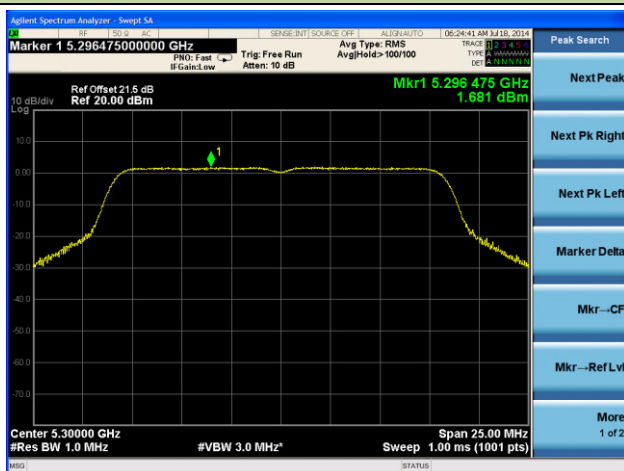

Channel 58 (5290MHz)

Channel 106 (5530MHz)

Channel 122 (5610MHz)

Channel 138 (5690MHz)

Channel 155 (5775MHz)

802.11a Power Spectral Density - Ant 3 / Ant 0 + 1 + 2 + 3

Channel 36 (5180MHz)

Channel 44 (5220MHz)

Channel 48 (5240MHz)

Channel 52 (5260MHz)

Channel 60 (5300MHz)

Channel 64 (5320MHz)