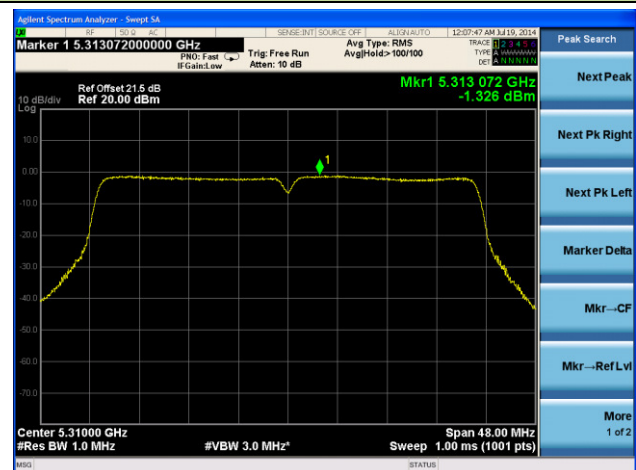

Channel 149 (5745MHz)

Channel 157 (5785MHz)

Channel 165 (5825MHz)

802.11n-HT40 Power Spectral Density - Ant 2 / Ant 0 + 1 + 2 + 3

Channel 38 (5190MHz)

Channel 46 (5230MHz)

Channel 54 (5270MHz)

Channel 62 (5310MHz)

Channel 102 (5510MHz)

Channel 118 (5590MHz)

Channel 134 (5670MHz)

Channel 151 (5755MHz)

Channel 159 (5795MHz)

802.11ac-VHT20 Power Spectral Density - Ant 2 / Ant 0 + 1 + 2 + 3
Channel 36 (5180MHz)

Channel 44 (5220MHz)