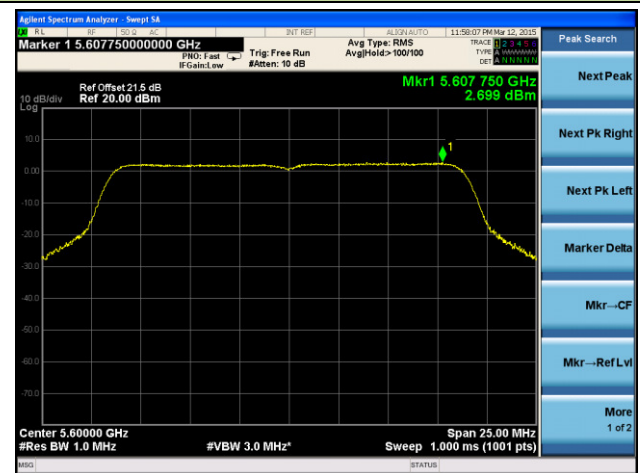

Channel 100 (5500MHz)

Channel 120 (5600MHz)

Channel 140 (5700MHz)

Channel 149 (5745MHz)

Channel 157 (5785MHz)

Channel 165 (5825MHz)

802.11n-HT20 Power Spectral Density - Ant 2 / Ant 0 + 1 + 2 + 3
Channel 36 (5180MHz)

Channel 44 (5220MHz)

Channel 48 (5240MHz)

Channel 52 (5260MHz)

Channel 60 (5300MHz)

Channel 64 (5320MHz)

Channel 100 (5500MHz)

Channel 120 (5600MHz)

Channel 140 (5700MHz)