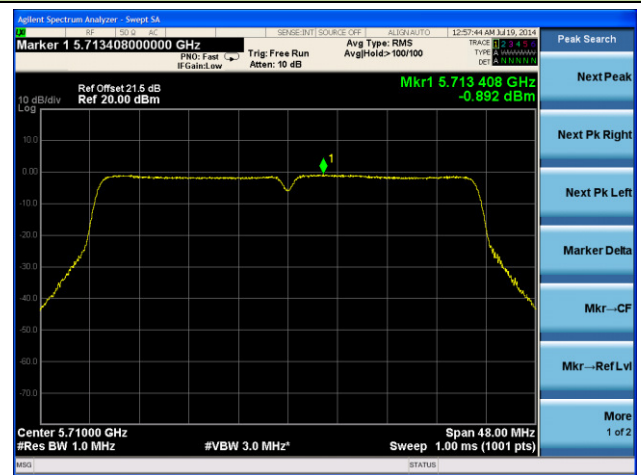

Channel 149 (5745MHz)

Channel 157 (5785MHz)

Channel 165 (5825MHz)

802.11ac-VHT40 Power Spectral Density - Ant 2 / Ant 0 + 1 + 2 + 3

Channel 38 (5190MHz)

Channel 46 (5230MHz)

Channel 54 (5270MHz)

Channel 62 (5310MHz)

Channel 102 (5510MHz)

Channel 118 (5590MHz)

Channel 134 (5670MHz)

Channel 142 (5710MHz)

Channel 151 (5755MHz)

Channel 159 (5795MHz)

802.11ac-VHT80 Power Spectral Density - Ant 2 / Ant 0 + 1 + 2 + 3

Channel 42 (5210MHz)