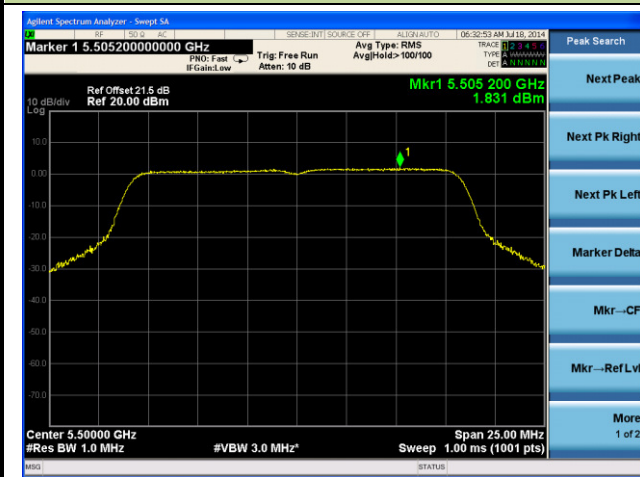

Channel 100 (5500MHz)

Channel 120 (5600MHz)

Channel 140 (5700MHz)

Channel 149 (5745MHz)

Channel 157 (5785MHz)

Channel 165 (5825MHz)

802.11n-HT20 Power Spectral Density - Ant 2 / Ant 0 + 1 + 2 + 3
Channel 36 (5180MHz)

Channel 44 (5220MHz)

Channel 48 (5240MHz)

Channel 52 (5260MHz)

Channel 60 (5300MHz)

Channel 64 (5320MHz)

Channel 100 (5500MHz)

Channel 120 (5600MHz)

Channel 140 (5700MHz)