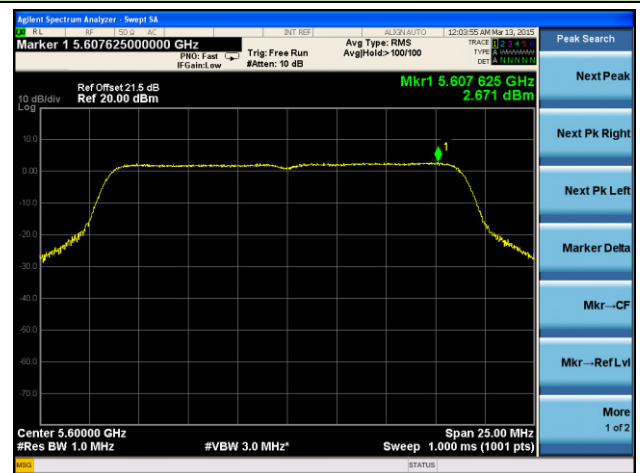

Channel 120 (5600MHz)