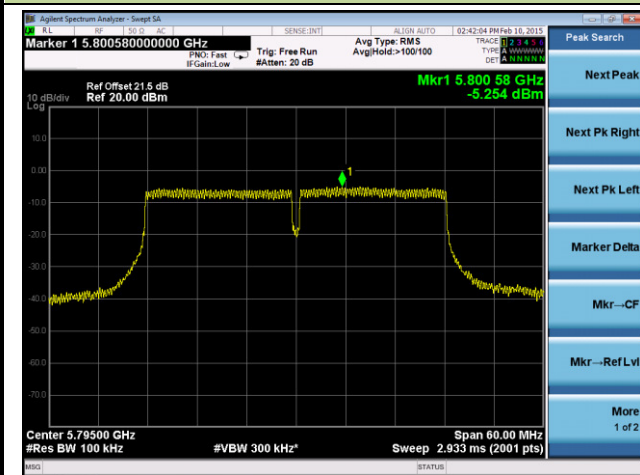

Channel 102 (5510MHz)

Channel 118 (5590MHz)

Channel 134 (5670MHz)

Channel 151 (5755MHz)

Channel 159 (5795MHz)

802.11ac-VHT20 Power Spectral Density - Ant 2 / Ant 0 + 1 + 2 + 3
Channel 36 (5180MHz)

Channel 44 (5220MHz)