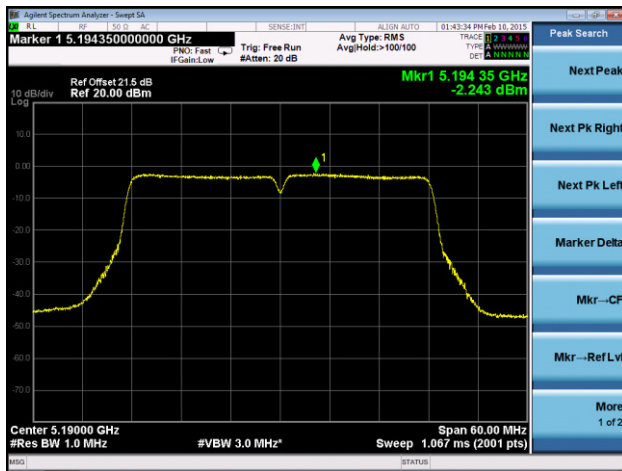

802.11n-HT40 Power Spectral Density - Ant 2 / Ant 0 + 1 + 2 + 3

Channel 38 (5190MHz)