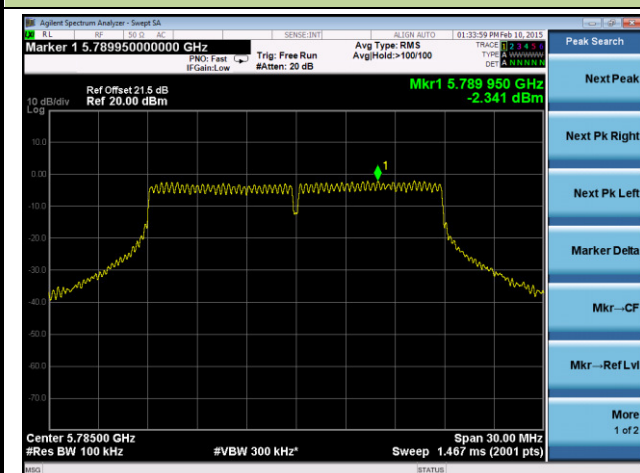

Channel 157 (5785MHz)