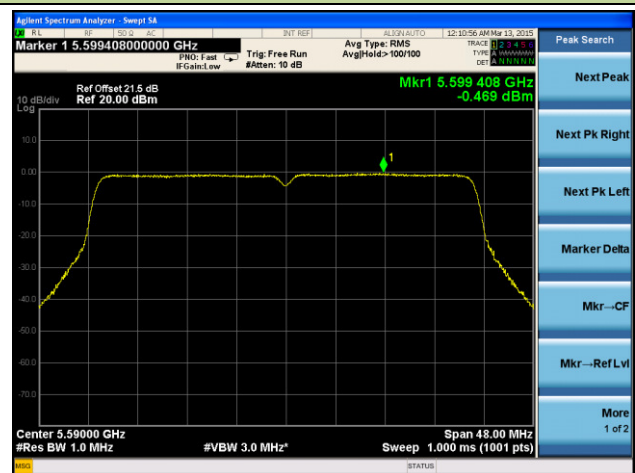

Channel 149 (5745MHz)

Channel 157 (5785MHz)

Channel 165 (5825MHz)

802.11ac-VHT40 Power Spectral Density - Ant 2 / Ant 0 + 1 + 2 + 3

Channel 38 (5190MHz)

Channel 46 (5230MHz)

Channel 54 (5270MHz)

Channel 62 (5310MHz)

Channel 102 (5510MHz)

Channel 118 (5590MHz)

Channel 134 (5670MHz)

Channel 142 (5710MHz)

Channel 151 (5755MHz)

Channel 159 (5795MHz)

802.11ac-VHT80 Power Spectral Density - Ant 2 / Ant 0 + 1 + 2 + 3

Channel 42 (5210MHz)