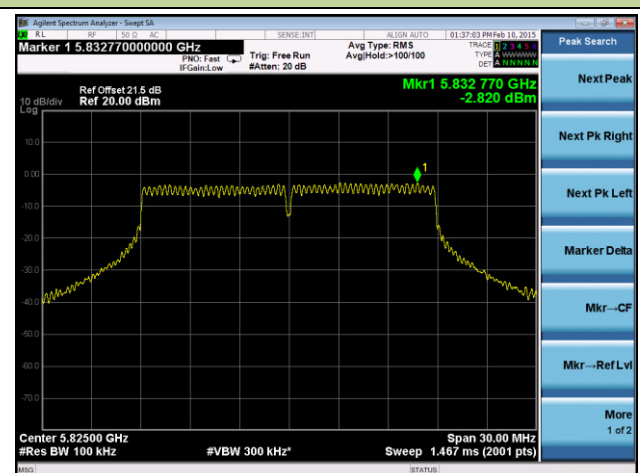

Channel 165 (5825MHz)