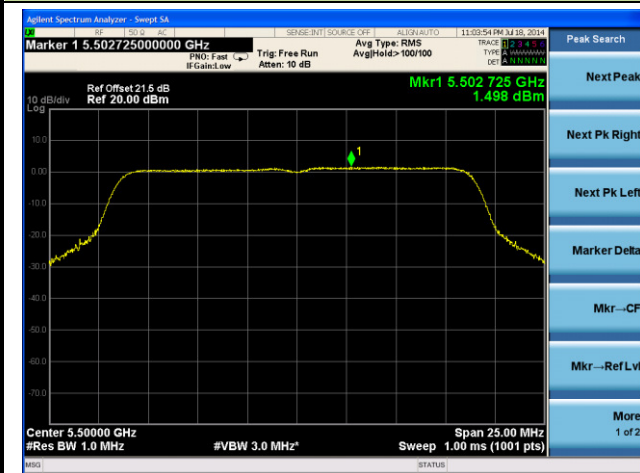

Channel 100 (5500MHz)