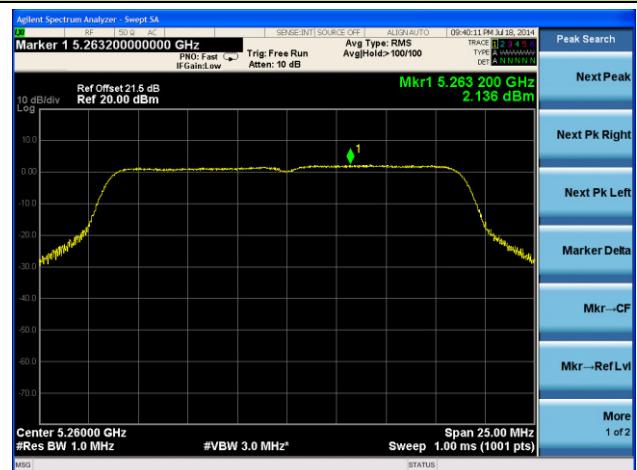

Channel 100 (5500MHz)

Channel 120 (5600MHz)

Channel 140 (5700MHz)

Channel 149 (5745MHz)

Channel 157 (5785MHz)

Channel 165 (5825MHz)

802.11n-HT20 Power Spectral Density - Ant 2 / Ant 0 + 1 + 2 + 3
Channel 36 (5180MHz)

Channel 44 (5220MHz)

Channel 48 (5240MHz)

Channel 52 (5260MHz)

Channel 60 (5300MHz)

Channel 64 (5320MHz)

Channel 100 (5500MHz)

Channel 120 (5600MHz)

Channel 140 (5700MHz)