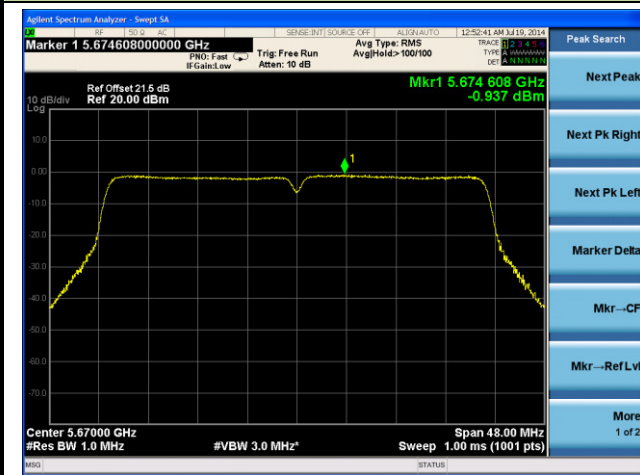

Channel 149 (5745MHz)

Channel 157 (5785MHz)

Channel 165 (5825MHz)

802.11ac-VHT40 Power Spectral Density - Ant 2 / Ant 0 + 1 + 2 + 3

Channel 38 (5190MHz)

Channel 46 (5230MHz)

Channel 54 (5270MHz)

Channel 62 (5310MHz)

Channel 102 (5510MHz)

Channel 118 (5590MHz)

Channel 134 (5670MHz)

Channel 142 (5710MHz)

Channel 151 (5755MHz)

Channel 159 (5795MHz)

802.11ac-VHT80 Power Spectral Density - Ant 2 / Ant 0 + 1 + 2 + 3

Channel 42 (5210MHz)