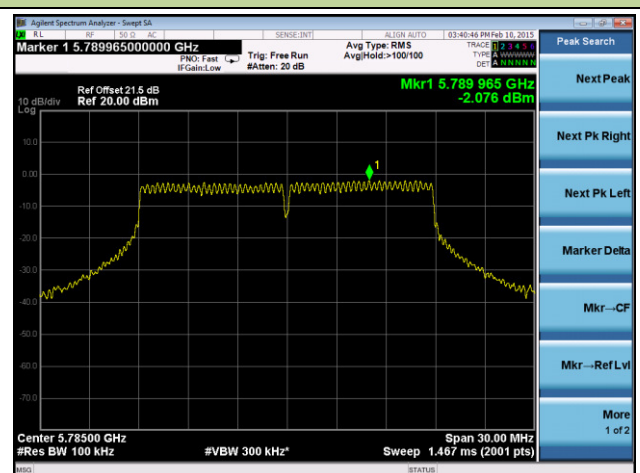

Channel 157 (5785MHz)