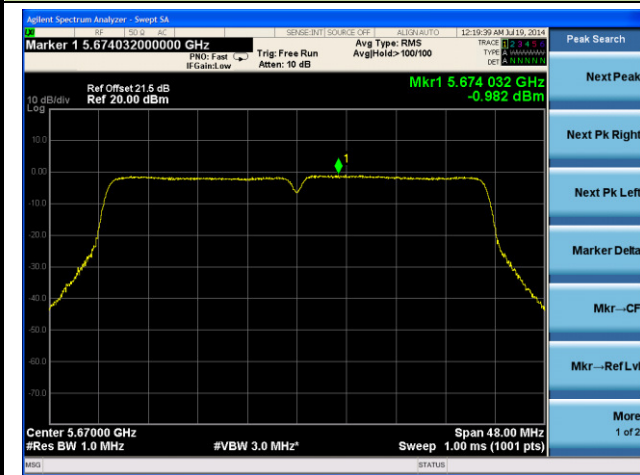

Channel 149 (5745MHz)

Channel 157 (5785MHz)

Channel 165 (5825MHz)

802.11n-HT40 Power Spectral Density - Ant 2 / Ant 0 + 1 + 2 + 3

Channel 38 (5190MHz)

Channel 46 (5230MHz)

Channel 54 (5270MHz)

Channel 62 (5310MHz)

Channel 102 (5510MHz)

Channel 118 (5590MHz)

Channel 134 (5670MHz)

Channel 151 (5755MHz)

Channel 159 (5795MHz)

802.11ac-VHT20 Power Spectral Density - Ant 2 / Ant 0 + 1 + 2 + 3
Channel 36 (5180MHz)

Channel 44 (5220MHz)