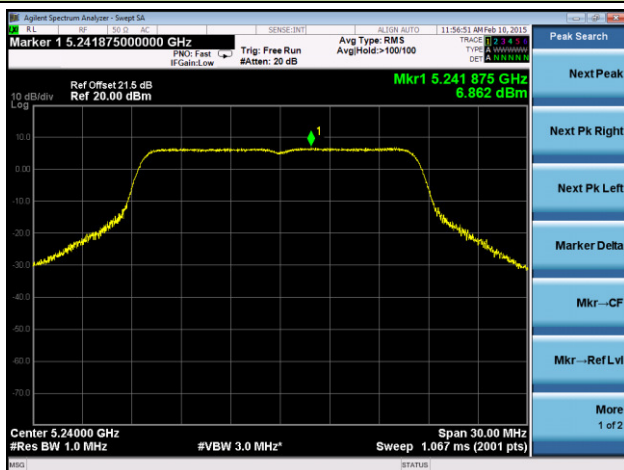

Channel 58 (5290MHz)

Channel 106 (5530MHz)

Channel 122 (5610MHz)

Channel 138 (5690MHz)

Channel 155 (5775MHz)

802.11a Power Spectral Density - Ant 3 / Ant 0 + 1 + 2 + 3

Channel 36 (5180MHz)

Channel 44 (5220MHz)

Channel 48 (5240MHz)

Channel 52 (5260MHz)

Channel 60 (5300MHz)

Channel 64 (5320MHz)