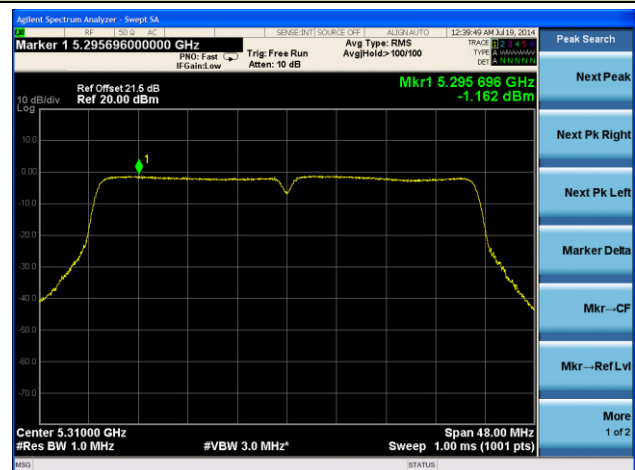

Channel 149 (5745MHz)

Channel 157 (5785MHz)

Channel 165 (5825MHz)

802.11ac-VHT40 Power Spectral Density - Ant 2 / Ant 0 + 1 + 2 + 3

Channel 38 (5190MHz)

Channel 46 (5230MHz)

Channel 54 (5270MHz)

Channel 62 (5310MHz)

Channel 102 (5510MHz)

Channel 118 (5590MHz)

Channel 134 (5670MHz)

Channel 142 (5710MHz)

Channel 151 (5755MHz)

Channel 159 (5795MHz)

802.11ac-VHT80 Power Spectral Density - Ant 2 / Ant 0 + 1 + 2 + 3

Channel 42 (5210MHz)