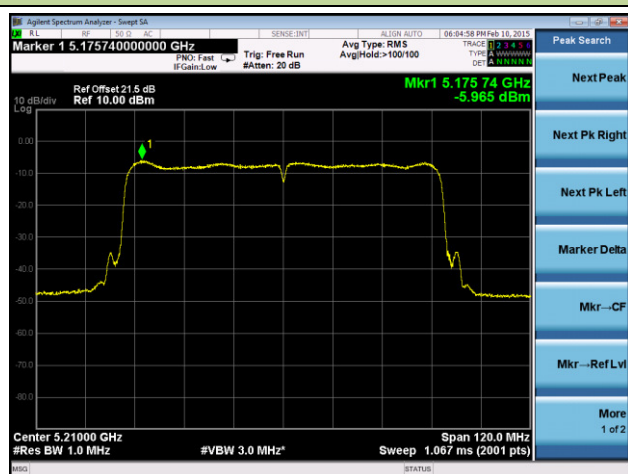

Channel 102 (5510MHz)

Channel 118 (5590MHz)

Channel 134 (5670MHz)

Channel 142 (5710MHz)

Channel 151 (5755MHz)

Channel 159 (5795MHz)

802.11ac-VHT80 Power Spectral Density - Ant 2 / Ant 0 + 1 + 2 + 3

Channel 42 (5210MHz)