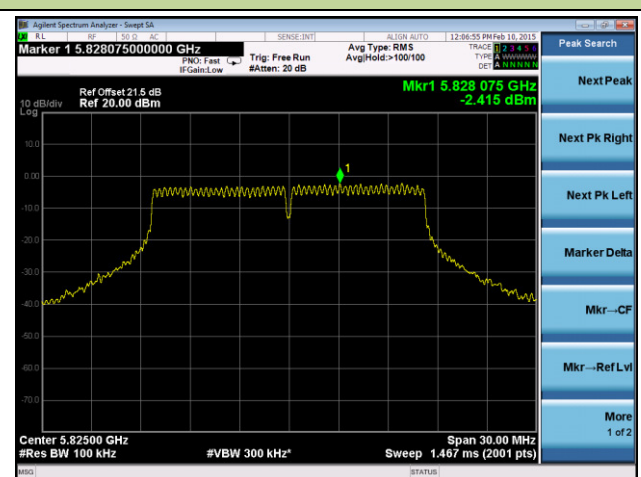

Channel 100 (5500MHz)

Channel 120 (5600MHz)

Channel 140 (5700MHz)

Channel 149 (5745MHz)

Channel 157 (5785MHz)

Channel 165 (5825MHz)

802.11n-HT20 Power Spectral Density - Ant 2 / Ant 0 + 1 + 2 + 3
Channel 36 (5180MHz)

Channel 44 (5220MHz)

Channel 48 (5240MHz)

Channel 52 (5260MHz)

Channel 60 (5300MHz)

Channel 64 (5320MHz)

Channel 100 (5500MHz)

Channel 120 (5600MHz)

Channel 140 (5700MHz)