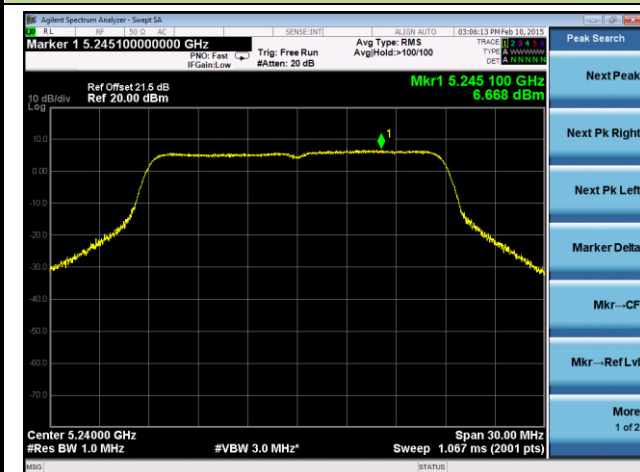

Channel 48 (5240MHz)