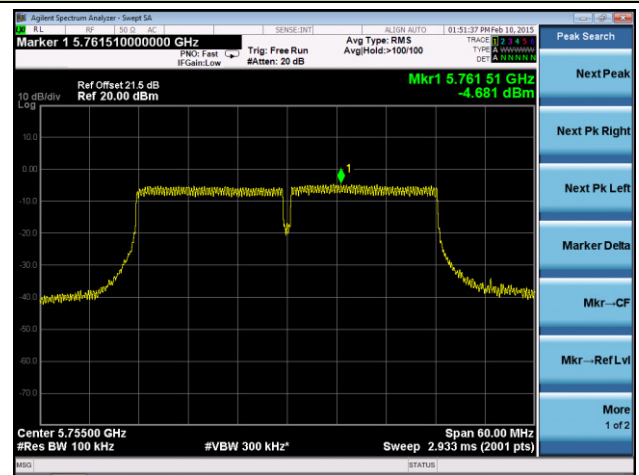

Channel 102 (5510MHz)

Channel 118 (5590MHz)

Channel 134 (5670MHz)

Channel 151 (5755MHz)

Channel 159 (5795MHz)

802.11ac-VHT20 Power Spectral Density - Ant 2 / Ant 0 + 1 + 2 + 3
Channel 36 (5180MHz)

Channel 44 (5220MHz)