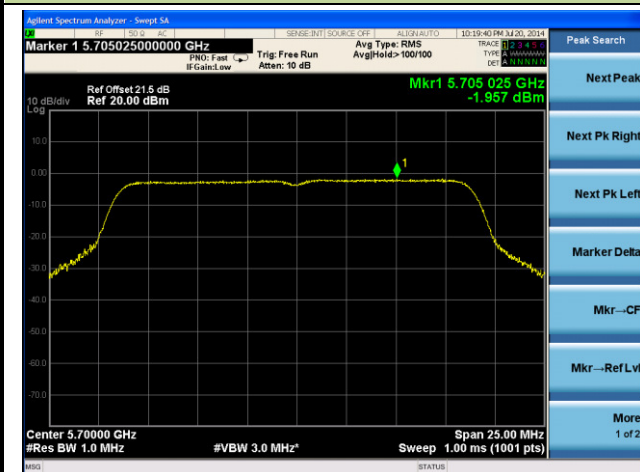

Channel 100 (5500MHz)

Channel 120 (5600MHz)

Channel 140 (5700MHz)

Channel 149 (5745MHz)

Channel 157 (5785MHz)

Channel 165 (5825MHz)

802.11n-HT20 Power Spectral Density - Ant 2 / Ant 0 + 1 + 2 + 3
Channel 36 (5180MHz)

Channel 44 (5220MHz)

Channel 48 (5240MHz)

Channel 52 (5260MHz)

Channel 60 (5300MHz)

Channel 64 (5320MHz)

Channel 100 (5500MHz)

Channel 120 (5600MHz)

Channel 140 (5700MHz)