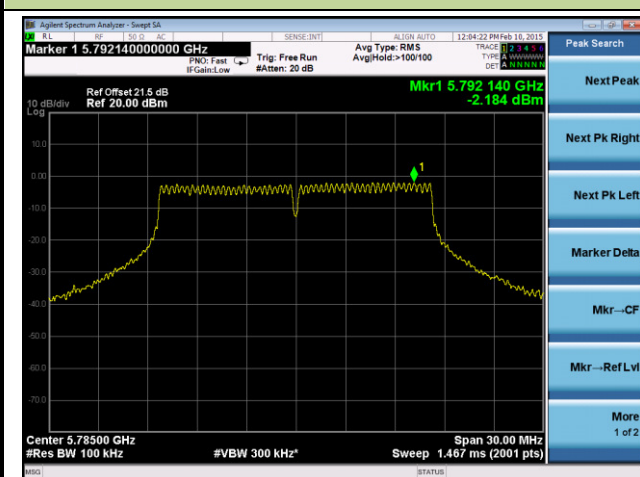

Channel 100 (5500MHz)

Channel 120 (5600MHz)

Channel 140 (5700MHz)

Channel 149 (5745MHz)

Channel 157 (5785MHz)

Channel 165 (5825MHz)

802.11n-HT20 Power Spectral Density - Ant 2 / Ant 0 + 1 + 2 + 3
Channel 36 (5180MHz)