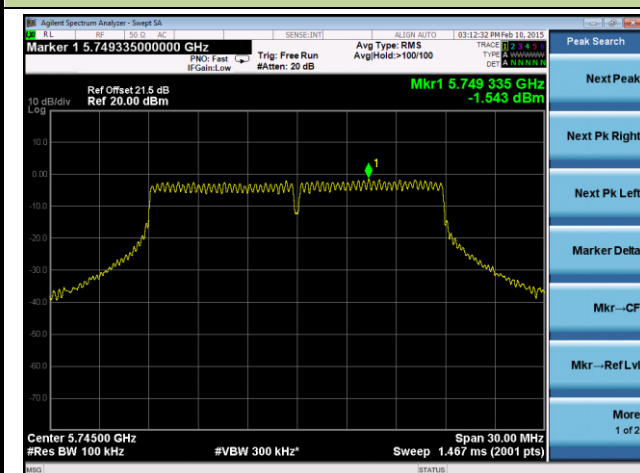

Channel 149 (5745MHz)