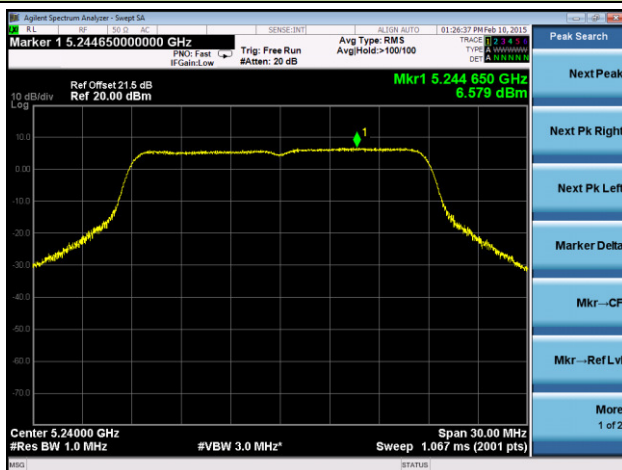

Channel 100 (5500MHz)

Channel 120 (5600MHz)

Channel 140 (5700MHz)

Channel 149 (5745MHz)

Channel 157 (5785MHz)

Channel 165 (5825MHz)

802.11n-HT20 Power Spectral Density - Ant 2 / Ant 0 + 1 + 2 + 3
Channel 36 (5180MHz)

Channel 44 (5220MHz)

Channel 48 (5240MHz)

Channel 52 (5260MHz)

Channel 60 (5300MHz)

Channel 64 (5320MHz)

Channel 100 (5500MHz)

Channel 120 (5600MHz)

Channel 140 (5700MHz)