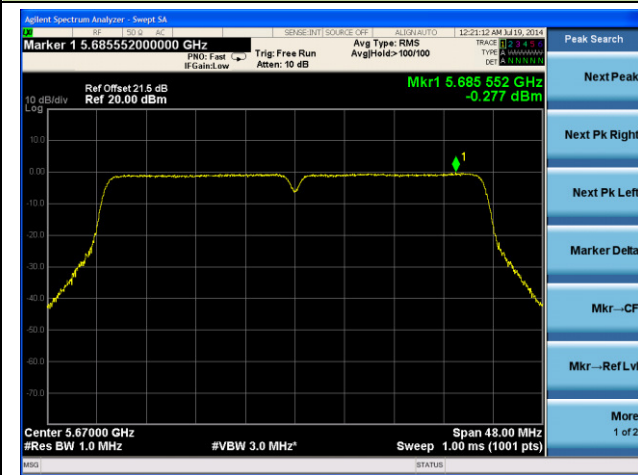

Channel 134 (5670MHz)