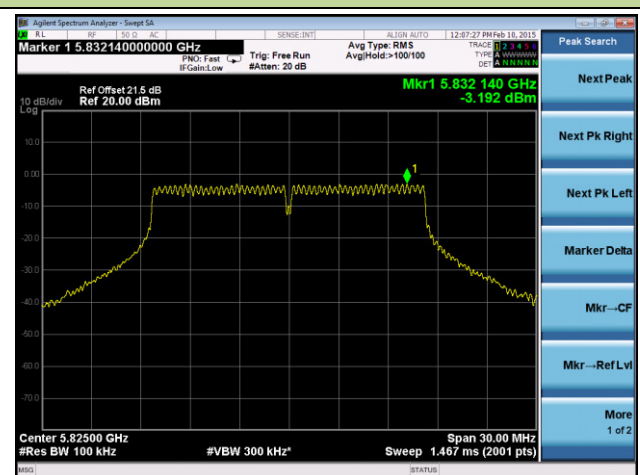

Channel 165 (5825MHz)