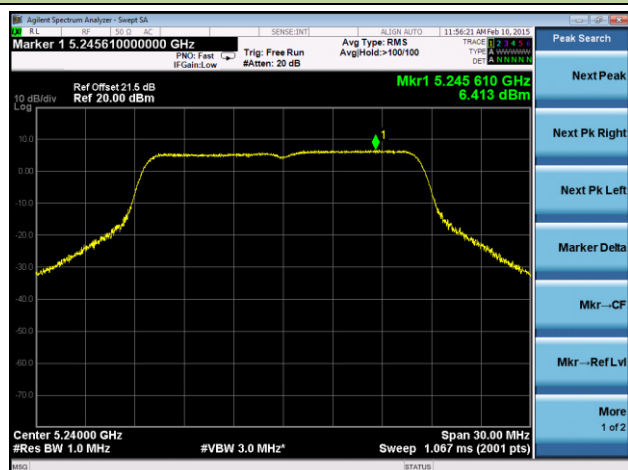

Channel 118 (5590MHz)

Channel 134 (5670MHz)

Channel 142 (5710MHz)

Channel 151 (5755MHz)

Channel 159 (5795MHz)

802.11ac-VHT80 Power Spectral Density - Ant 1 / Ant 0 + 1 + 2 + 3

Channel 42 (5210MHz)

Channel 58 (5290MHz)

Channel 106 (5530MHz)

Channel 122 (5610MHz)

Channel 138 (5690MHz)

Channel 155 (5775MHz)

802.11a Power Spectral Density - Ant 2 / Ant 0 + 1 + 2 + 3

Channel 36 (5180MHz)

Channel 44 (5220MHz)

Channel 48 (5240MHz)

Channel 52 (5260MHz)

Channel 60 (5300MHz)

Channel 64 (5320MHz)