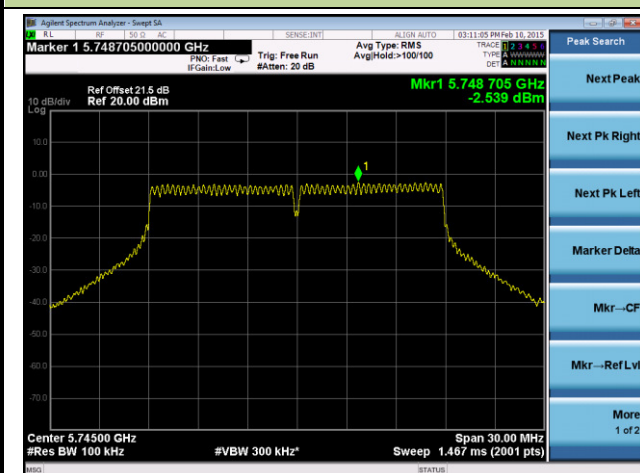

Channel 149 (5745MHz)