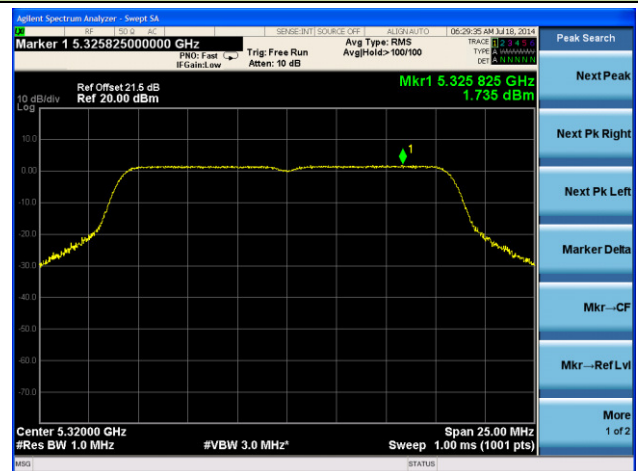

802.11a Power Spectral Density - Ant 1 / Ant 0 + 1 + 2 + 3

Channel 36 (5180MHz)

Channel 44 (5220MHz)

Channel 48 (5240MHz)

Channel 52 (5260MHz)

Channel 60 (5300MHz)

Channel 64 (5320MHz)

Channel 100 (5500MHz)

Channel 120 (5600MHz)

Channel 140 (5700MHz)

Channel 149 (5745MHz)

Channel 157 (5785MHz)

Channel 165 (5825MHz)

802.11n-HT20 Power Spectral Density - Ant 1 / Ant 0 + 1 + 2 + 3

Channel 36 (5180MHz)

Channel 44 (5220MHz)