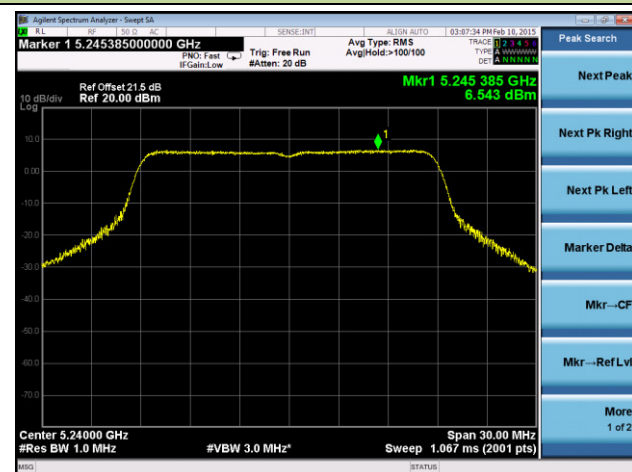

Channel 118 (5590MHz)

Channel 134 (5670MHz)

Channel 151 (5755MHz)

Channel 159 (5795MHz)

802.11ac-VHT20 Power Spectral Density - Ant 1 / Ant 0 + 1 + 2 + 3
Channel 36 (5180MHz)

Channel 44 (5220MHz)

Channel 48 (5240MHz)