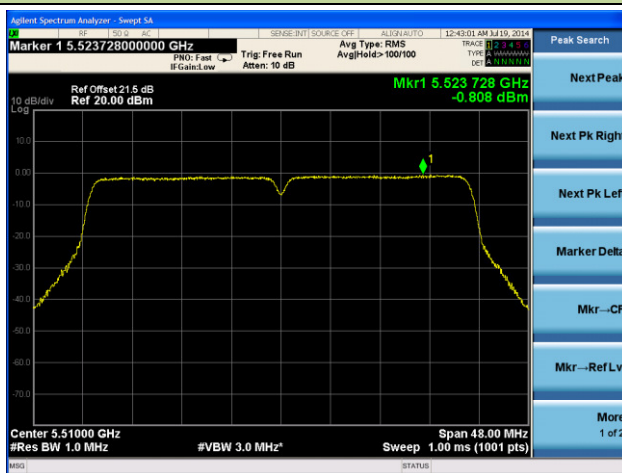

Channel 102 (5510MHz)