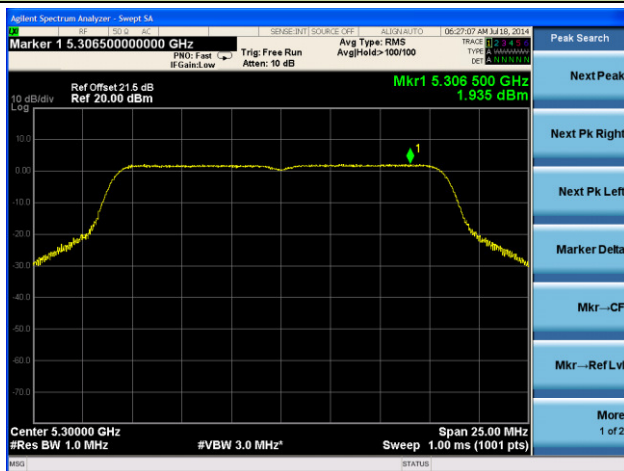

802.11a Power Spectral Density - Ant 1 / Ant 0 + 1 + 2 + 3

Channel 36 (5180MHz)

Channel 44 (5220MHz)

Channel 48 (5240MHz)

Channel 52 (5260MHz)

Channel 60 (5300MHz)

Channel 64 (5320MHz)

Channel 100 (5500MHz)