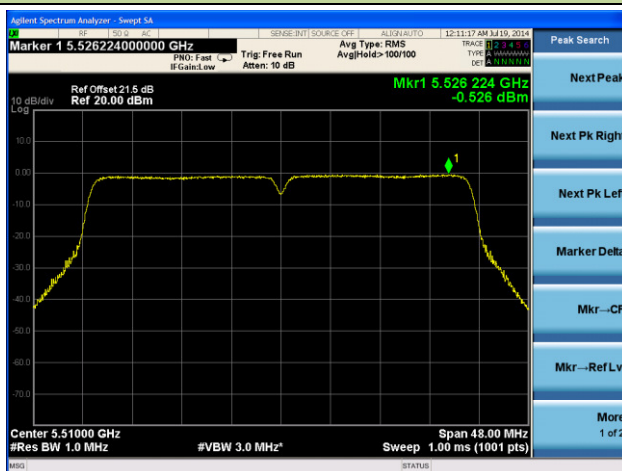

Channel 157 (5785MHz)

Channel 165 (5825MHz)

802.11n-HT40 Power Spectral Density - Ant 1 / Ant 0 + 1 + 2 + 3

Channel 38 (5190MHz)

Channel 46 (5230MHz)

Channel 54 (5270MHz)

Channel 62 (5310MHz)

Channel 102 (5510MHz)