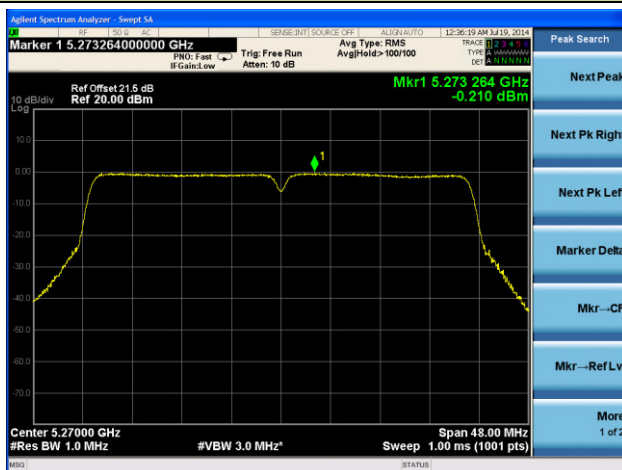

Channel 54 (5270MHz)