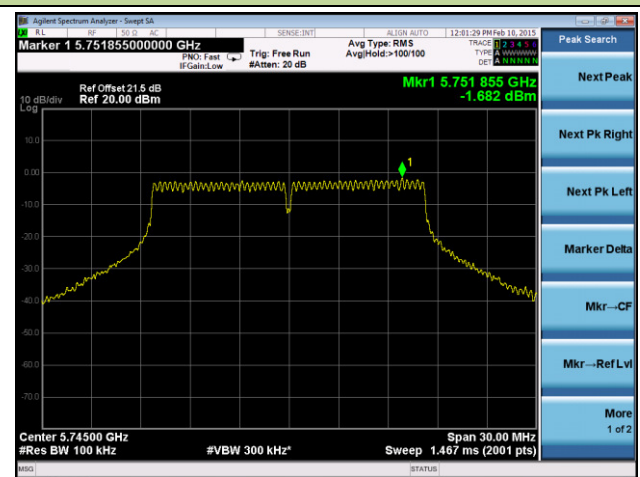

Channel 149 (5745MHz)