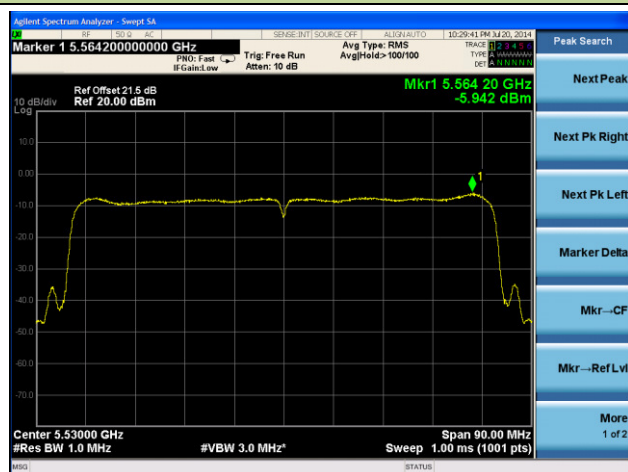

Channel 106 (5530MHz)