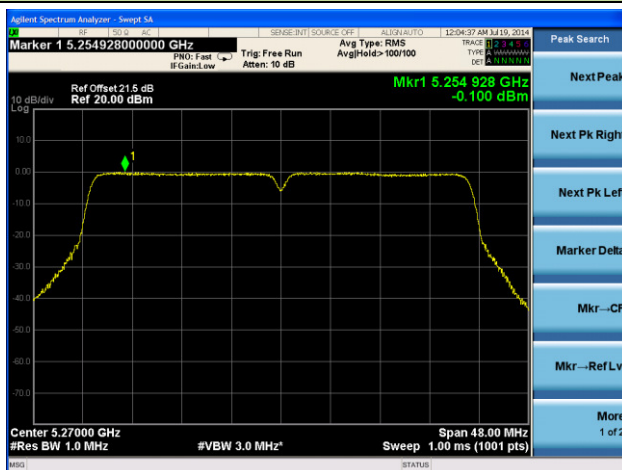

Channel 157 (5785MHz)

Channel 165 (5825MHz)

802.11n-HT40 Power Spectral Density - Ant 1 / Ant 0 + 1 + 2 + 3

Channel 38 (5190MHz)

Channel 46 (5230MHz)

Channel 54 (5270MHz)

Channel 62 (5310MHz)

Channel 102 (5510MHz)