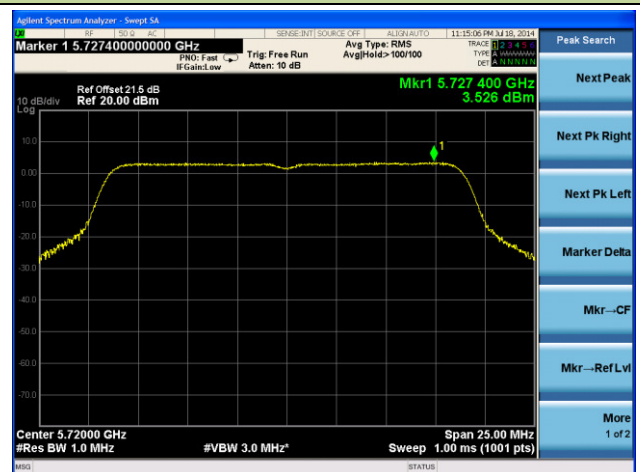

Channel 118 (5590MHz)

Channel 134 (5670MHz)

Channel 151 (5755MHz)

Channel 159 (5795MHz)

802.11ac-VHT20 Power Spectral Density - Ant 1 / Ant 0 + 1 + 2 + 3
Channel 36 (5180MHz)

Channel 44 (5220MHz)

Channel 48 (5240MHz)

Channel 52 (5260MHz)

Channel 60 (5300MHz)

Channel 64 (5320MHz)

Channel 100 (5500MHz)

Channel 120 (5600MHz)

Channel 140 (5700MHz)

Channel 144 (5720MHz)

Channel 149 (5745MHz)