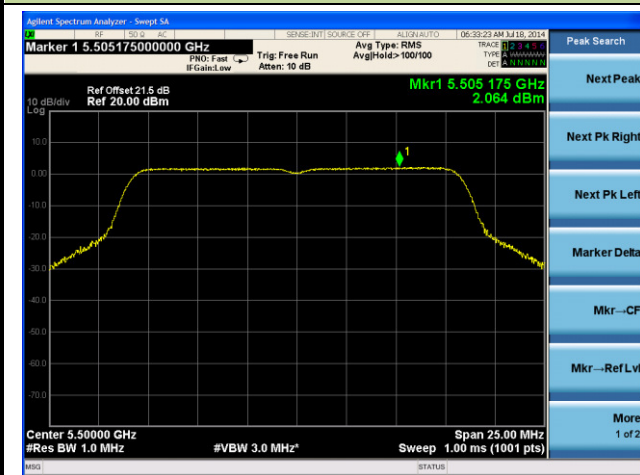

802.11a Power Spectral Density - Ant 1 / Ant 0 + 1 + 2 + 3

Channel 36 (5180MHz)

Channel 44 (5220MHz)

Channel 48 (5240MHz)

Channel 52 (5260MHz)

Channel 60 (5300MHz)

Channel 64 (5320MHz)

Channel 100 (5500MHz)