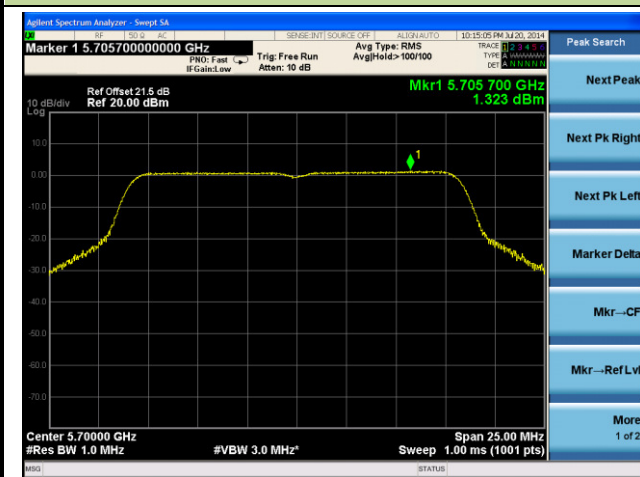

802.11a Power Spectral Density - Ant 1 / Ant 0 + 1 + 2 + 3

Channel 36 (5180MHz)

Channel 44 (5220MHz)

Channel 48 (5240MHz)

Channel 52 (5260MHz)

Channel 60 (5300MHz)

Channel 64 (5320MHz)

Channel 100 (5500MHz)

Channel 120 (5600MHz)

Channel 140 (5700MHz)

Channel 149 (5745MHz)

Channel 157 (5785MHz)

Channel 165 (5825MHz)

802.11n-HT20 Power Spectral Density - Ant 1 / Ant 0 + 1 + 2 + 3

Channel 36 (5180MHz)

Channel 44 (5220MHz)