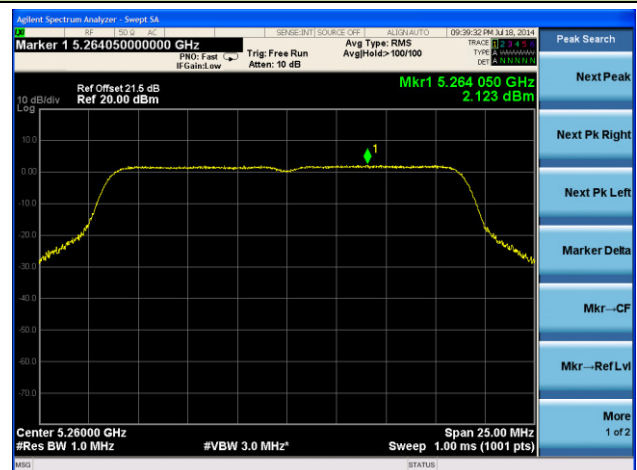

Channel 120 (5600MHz)

Channel 140 (5700MHz)

Channel 149 (5745MHz)

Channel 157 (5785MHz)

Channel 165 (5825MHz)

802.11n-HT20 Power Spectral Density - Ant 1 / Ant 0 + 1 + 2 + 3

Channel 36 (5180MHz)

Channel 44 (5220MHz)

Channel 48 (5240MHz)

Channel 52 (5260MHz)

Channel 60 (5300MHz)

Channel 64 (5320MHz)

Channel 100 (5500MHz)

Channel 120 (5600MHz)

Channel 140 (5700MHz)

Channel 149 (5745MHz)