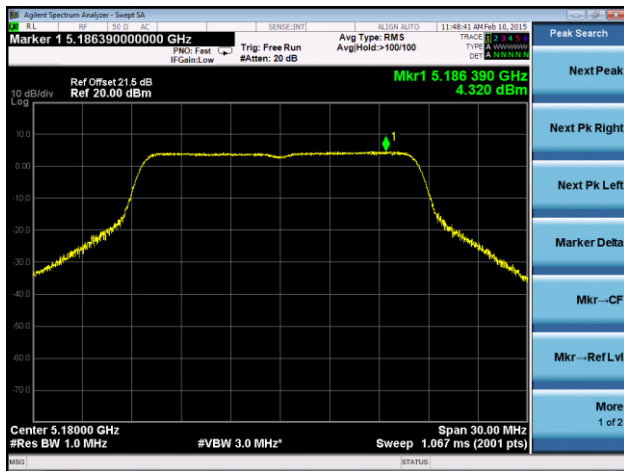

802.11a Power Spectral Density - Ant 1 / Ant 0 + 1 + 2 + 3

Channel 36 (5180MHz)

Channel 44 (5220MHz)

Channel 48 (5240MHz)

Channel 52 (5260MHz)

Channel 60 (5300MHz)

Channel 64 (5320MHz)

Channel 100 (5500MHz)