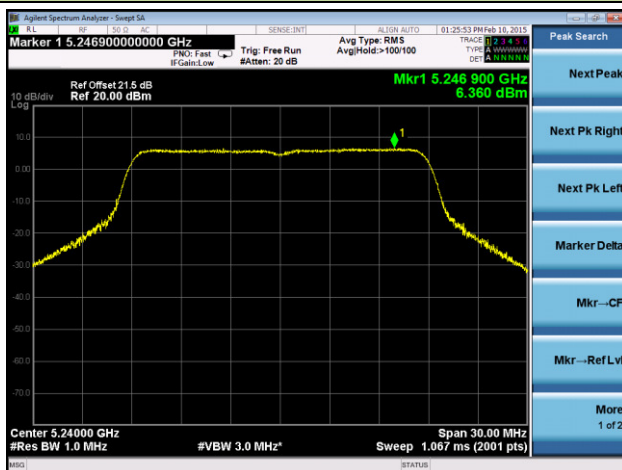

Channel 48 (5240MHz)