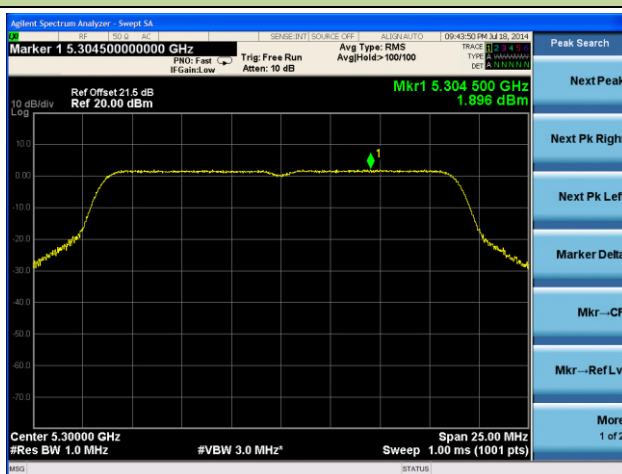

Channel 60 (5300MHz)