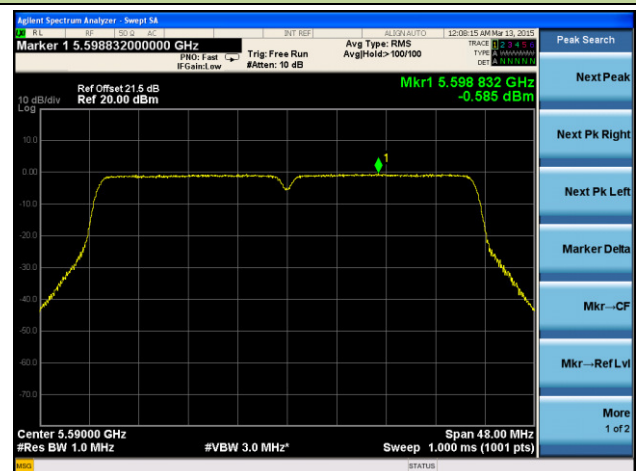

Channel 157 (5785MHz)

Channel 165 (5825MHz)

802.11n-HT40 Power Spectral Density - Ant 1 / Ant 0 + 1 + 2 + 3

Channel 38 (5190MHz)

Channel 46 (5230MHz)

Channel 54 (5270MHz)

Channel 62 (5310MHz)

Channel 102 (5510MHz)

Channel 118 (5590MHz)

Channel 134 (5670MHz)

Channel 151 (5755MHz)

Channel 159 (5795MHz)

802.11ac-VHT20 Power Spectral Density - Ant 1 / Ant 0 + 1 + 2 + 3
Channel 36 (5180MHz)

Channel 44 (5220MHz)

Channel 48 (5240MHz)