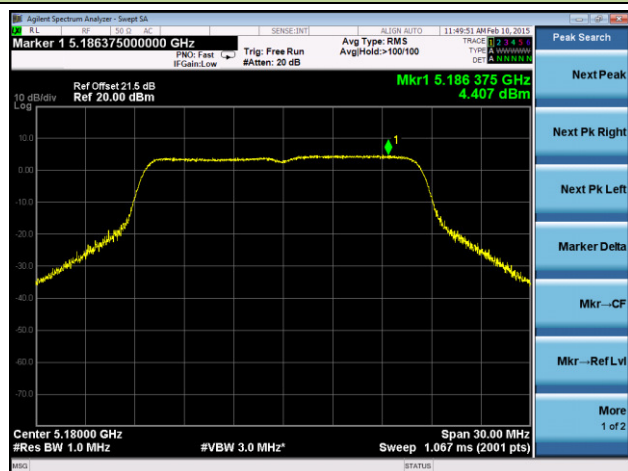

Channel 106 (5530MHz)

Channel 122 (5610MHz)

Channel 138 (5690MHz)

Channel 155 (5775MHz)

802.11a Power Spectral Density - Ant 2 / Ant 0 + 1 + 2 + 3

Channel 36 (5180MHz)

Channel 44 (5220MHz)

Channel 48 (5240MHz)

Channel 52 (5260MHz)

Channel 60 (5300MHz)

Channel 64 (5320MHz)