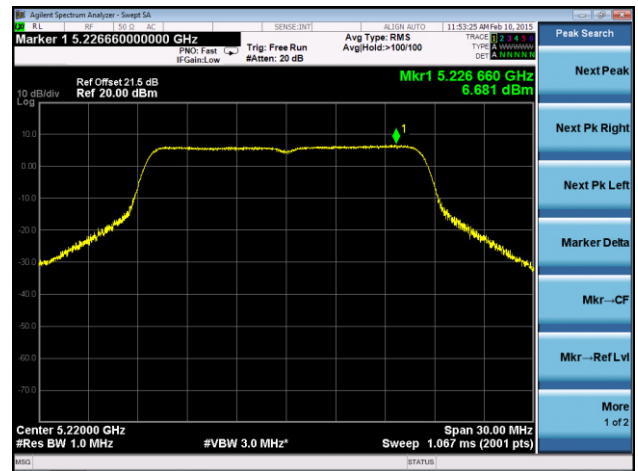

802.11a Power Spectral Density - Ant 1 / Ant 0 + 1 + 2 + 3

Channel 36 (5180MHz)

Channel 44 (5220MHz)

Channel 48 (5240MHz)

Channel 52 (5260MHz)

Channel 60 (5300MHz)

Channel 64 (5320MHz)

Channel 100 (5500MHz)