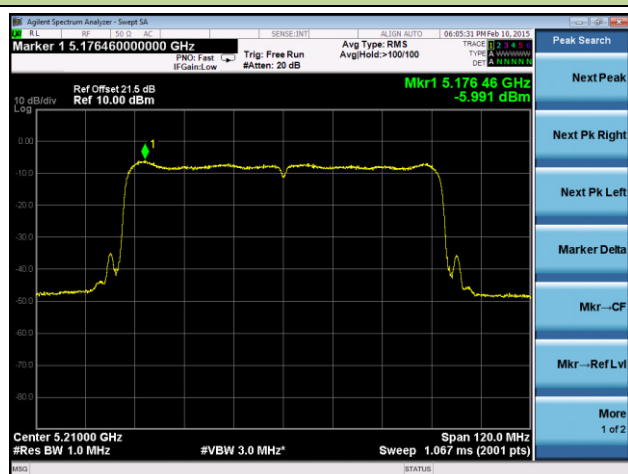

Channel 157 (5785MHz)

Channel 165 (5825MHz)

802.11ac-VHT40 Power Spectral Density - Ant 1 / Ant 0 + 1 + 2 + 3
Channel 38 (5190MHz)

Channel 46 (5230MHz)

Channel 54 (5270MHz)

Channel 62 (5310MHz)

Channel 102 (5510MHz)

Channel 118 (5590MHz)

Channel 134 (5670MHz)

Channel 142 (5710MHz)

Channel 151 (5755MHz)

Channel 159 (5795MHz)

802.11ac-VHT80 Power Spectral Density - Ant 1 / Ant 0 + 1 + 2 + 3

Channel 42 (5210MHz)

Channel 58 (5290MHz)