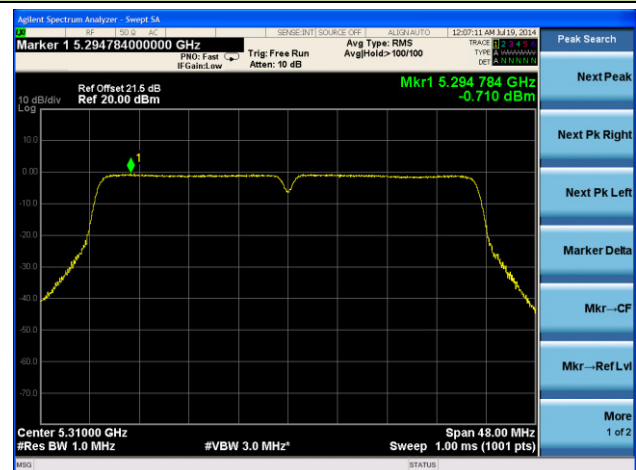

Channel 157 (5785MHz)

Channel 165 (5825MHz)

802.11n-HT40 Power Spectral Density - Ant 1 / Ant 0 + 1 + 2 + 3

Channel 38 (5190MHz)

Channel 46 (5230MHz)

Channel 54 (5270MHz)

Channel 62 (5310MHz)

Channel 102 (5510MHz)

Channel 118 (5590MHz)

Channel 134 (5670MHz)

Channel 151 (5755MHz)

Channel 159 (5795MHz)

802.11ac-VHT20 Power Spectral Density - Ant 1 / Ant 0 + 1 + 2 + 3
Channel 36 (5180MHz)

Channel 44 (5220MHz)

Channel 48 (5240MHz)