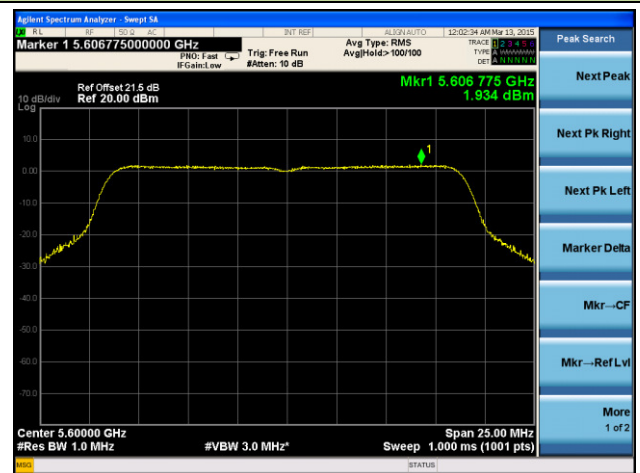

Channel 120 (5600MHz)