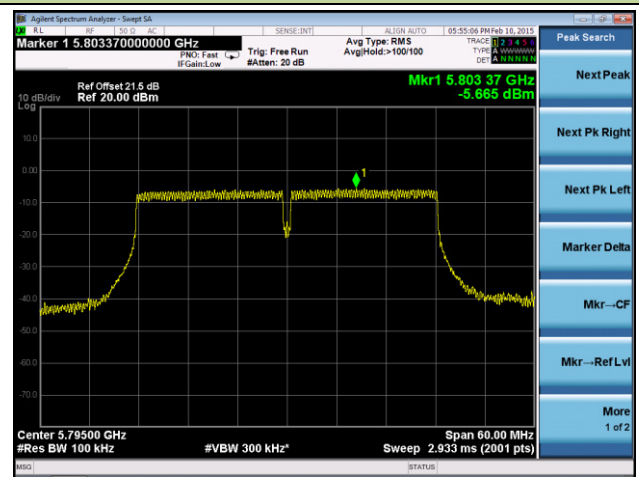

Channel 159 (5795MHz)