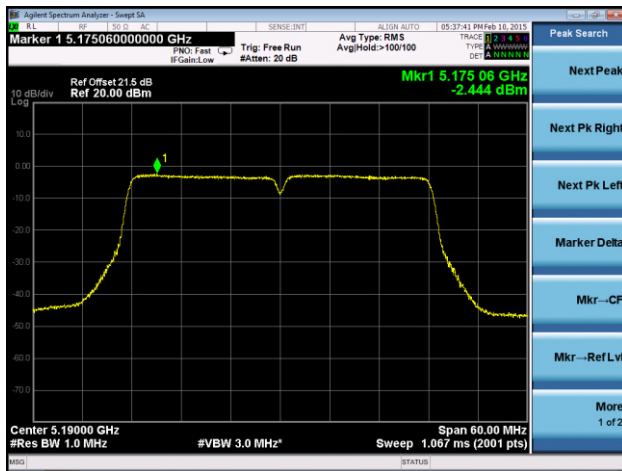

802.11ac-VHT40 Power Spectral Density - Ant 1 / Ant 0 + 1 + 2 + 3

Channel 38 (5190MHz)