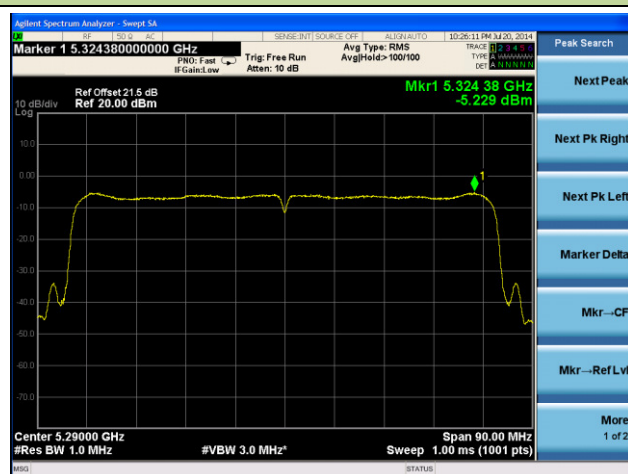

Channel 118 (5590MHz)

Channel 134 (5670MHz)

Channel 142 (5710MHz)

Channel 151 (5755MHz)

Channel 159 (5795MHz)

802.11ac-VHT80 Power Spectral Density - Ant 1 / Ant 0 + 1 + 2 + 3

Channel 42 (5210MHz)

Channel 58 (5290MHz)