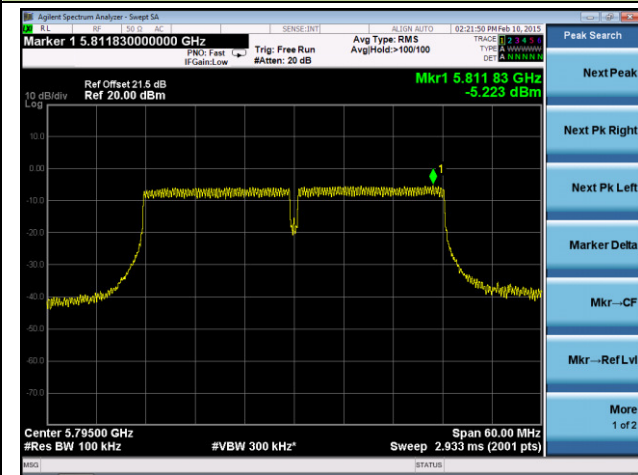

Channel 118 (5590MHz)

Channel 134 (5670MHz)

Channel 151 (5755MHz)

Channel 159 (5795MHz)

802.11ac-VHT20 Power Spectral Density - Ant 1 / Ant 0 + 1 + 2 + 3
Channel 36 (5180MHz)

Channel 44 (5220MHz)

Channel 48 (5240MHz)