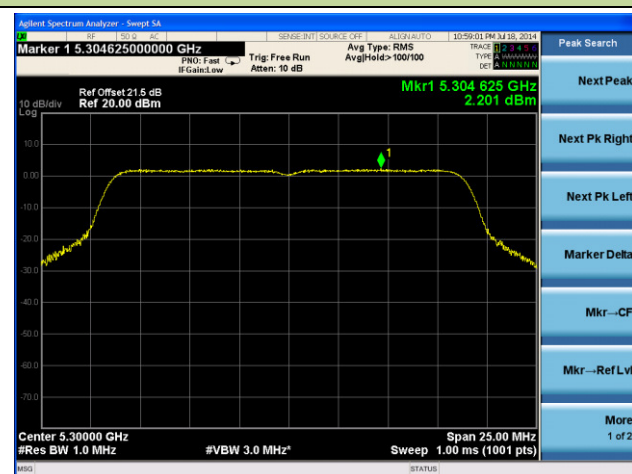

Channel 60 (5300MHz)