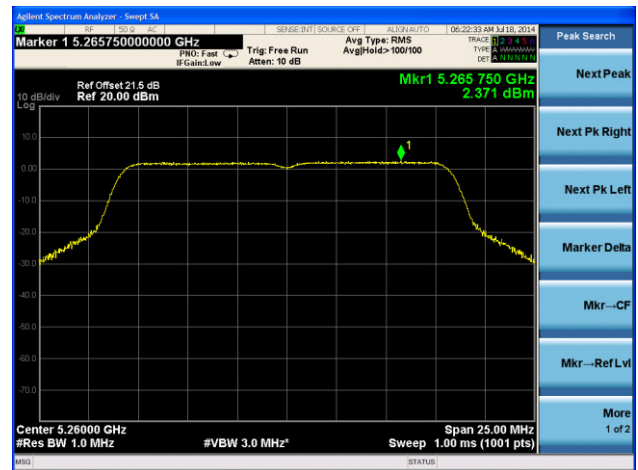

802.11a Power Spectral Density - Ant 1 / Ant 0 + 1 + 2 + 3

Channel 36 (5180MHz)

Channel 44 (5220MHz)

Channel 48 (5240MHz)

Channel 52 (5260MHz)

Channel 60 (5300MHz)

Channel 64 (5320MHz)

Channel 100 (5500MHz)

Channel 120 (5600MHz)

Channel 140 (5700MHz)

Channel 149 (5745MHz)

Channel 157 (5785MHz)

Channel 165 (5825MHz)

802.11n-HT20 Power Spectral Density - Ant 1 / Ant 0 + 1 + 2 + 3

Channel 36 (5180MHz)

Channel 44 (5220MHz)