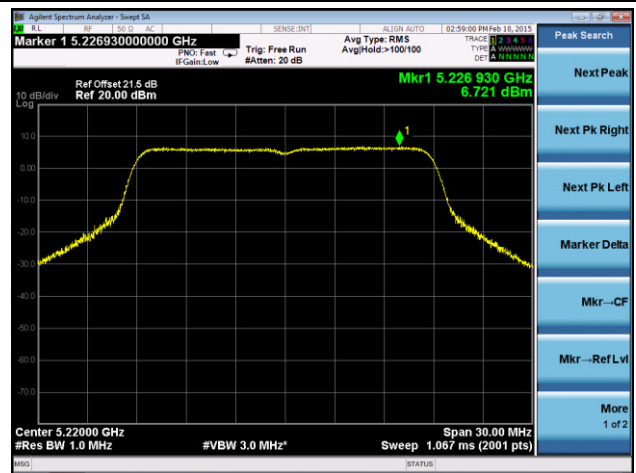

Channel 118 (5590MHz)

Channel 134 (5670MHz)

Channel 151 (5755MHz)

Channel 159 (5795MHz)

802.11ac-VHT20 Power Spectral Density - Ant 1 / Ant 0 + 1 + 2 + 3
Channel 36 (5180MHz)

Channel 44 (5220MHz)

Channel 48 (5240MHz)