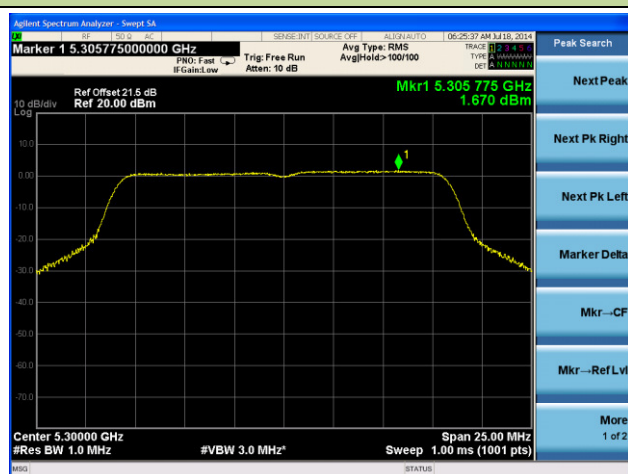

Channel 106 (5530MHz)

Channel 122 (5610MHz)

Channel 138 (5690MHz)

Channel 155 (5775MHz)

802.11a Power Spectral Density - Ant 2 / Ant 0 + 1 + 2 + 3

Channel 36 (5180MHz)

Channel 44 (5220MHz)

Channel 48 (5240MHz)

Channel 52 (5260MHz)

Channel 60 (5300MHz)

Channel 64 (5320MHz)