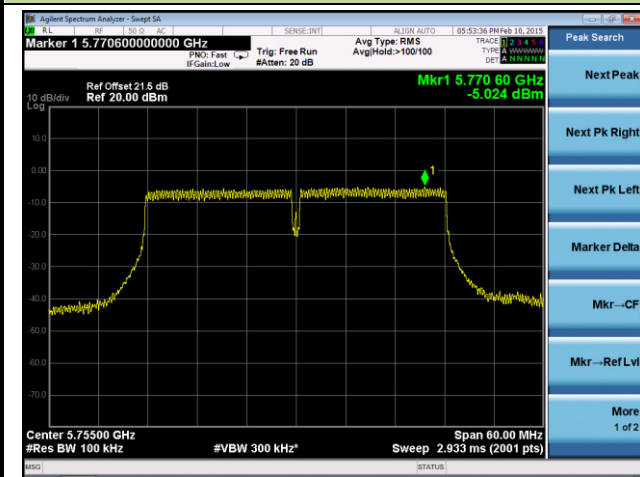

Channel 151 (5755MHz)