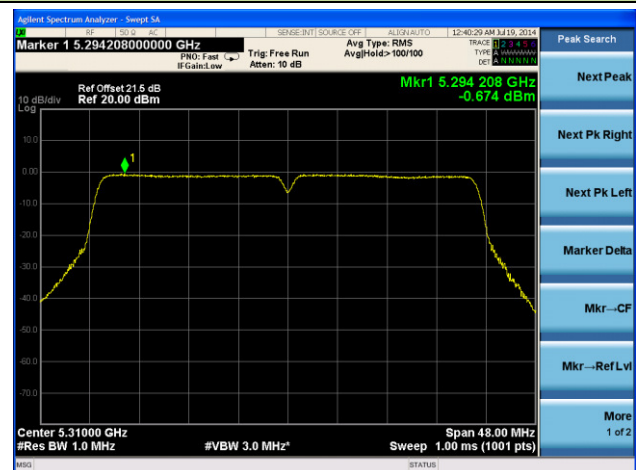

Channel 62 (5310MHz)