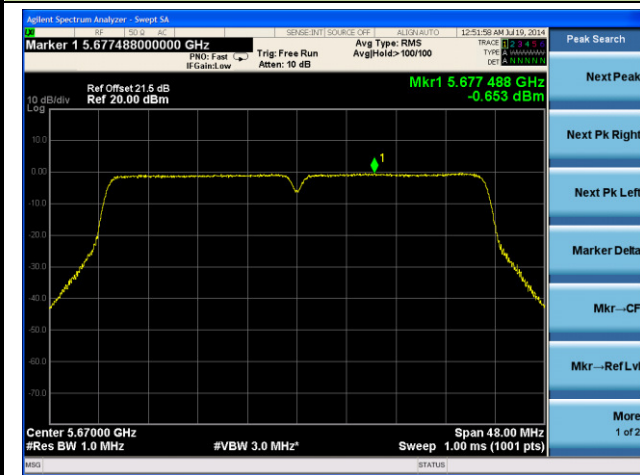

Channel 134 (5670MHz)