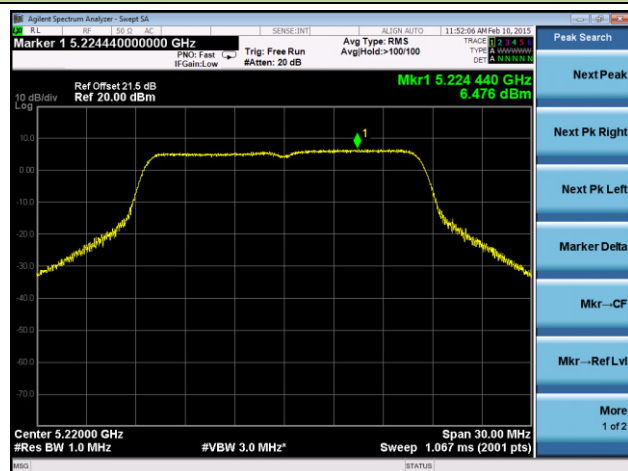

Channel 106 (5530MHz)

Channel 122 (5610MHz)

Channel 138 (5690MHz)

Channel 155 (5775MHz)

802.11a Power Spectral Density - Ant 2 / Ant 0 + 1 + 2 + 3

Channel 36 (5180MHz)

Channel 44 (5220MHz)

Channel 48 (5240MHz)

Channel 52 (5260MHz)

Channel 60 (5300MHz)

Channel 64 (5320MHz)