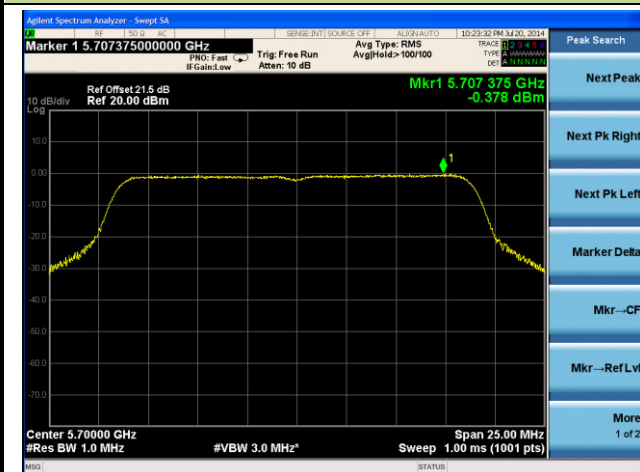

Channel 140 (5700MHz)