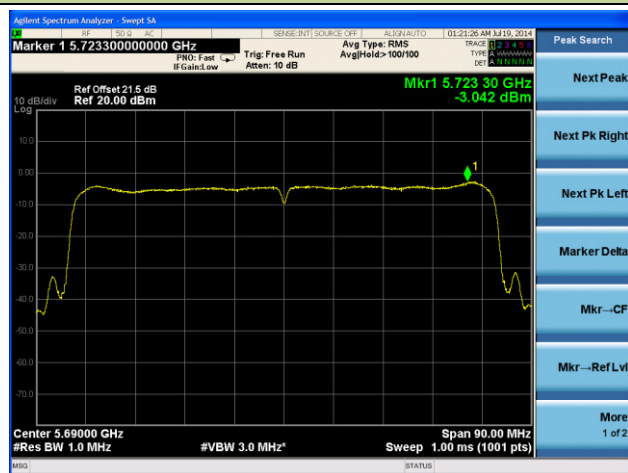

Channel 138 (5690MHz)