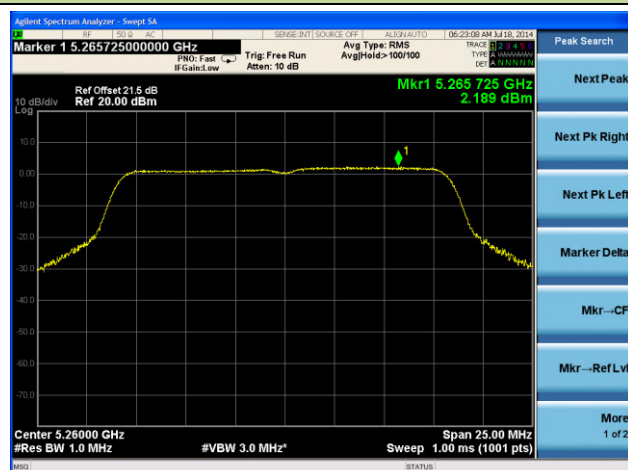

Channel 118 (5590MHz)

Channel 134 (5670MHz)

Channel 142 (5710MHz)

Channel 151 (5755MHz)

Channel 159 (5795MHz)

802.11ac-VHT80 Power Spectral Density - Ant 1 / Ant 0 + 1 + 2 + 3

Channel 42 (5210MHz)

Channel 58 (5290MHz)

Channel 106 (5530MHz)

Channel 122 (5610MHz)

Channel 138 (5690MHz)

Channel 155 (5775MHz)

802.11a Power Spectral Density - Ant 2 / Ant 0 + 1 + 2 + 3

Channel 36 (5180MHz)

Channel 44 (5220MHz)

Channel 48 (5240MHz)

Channel 52 (5260MHz)

Channel 60 (5300MHz)

Channel 64 (5320MHz)