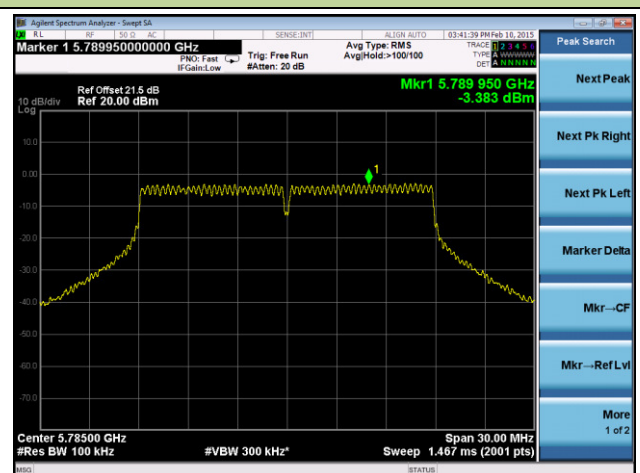

Channel 157 (5785MHz)