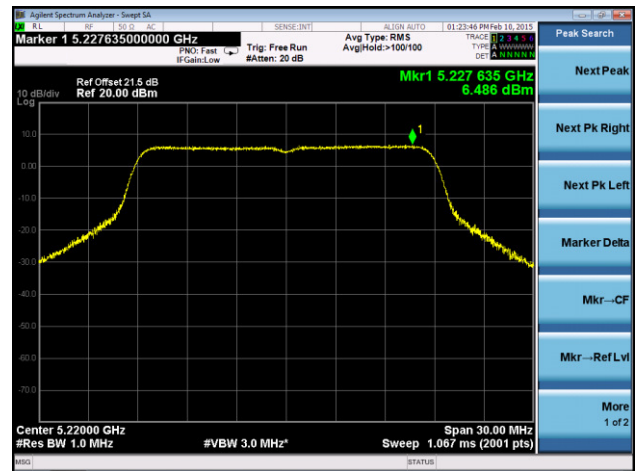

Channel 44 (5220MHz)