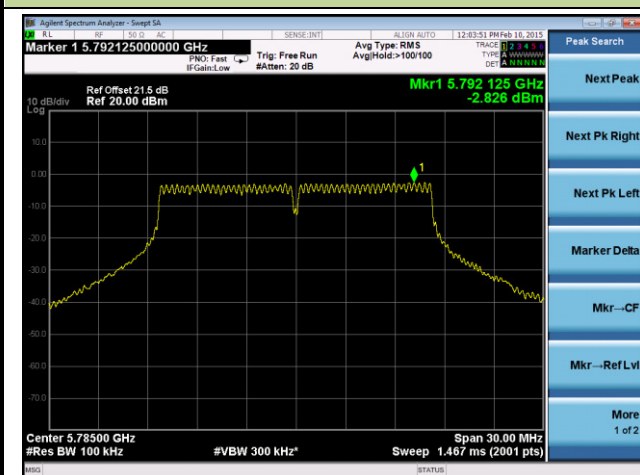

Channel 157 (5785MHz)