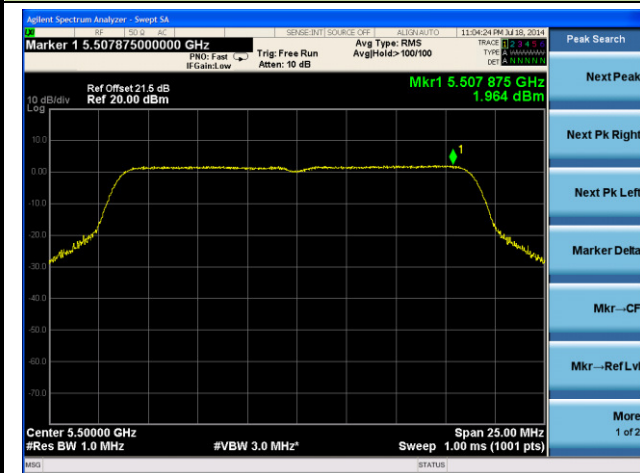

Channel 100 (5500MHz)