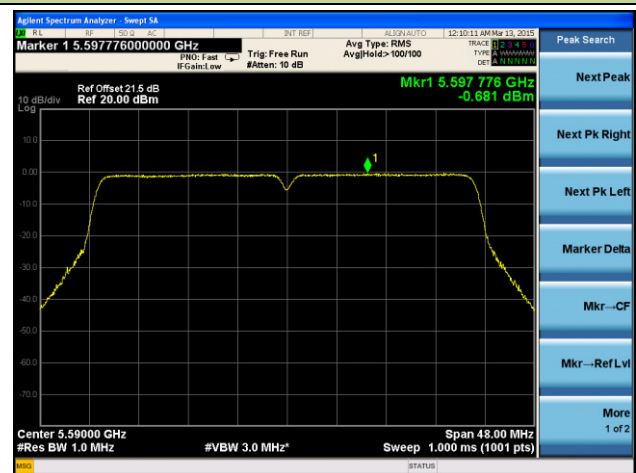

Channel 118 (5590MHz)