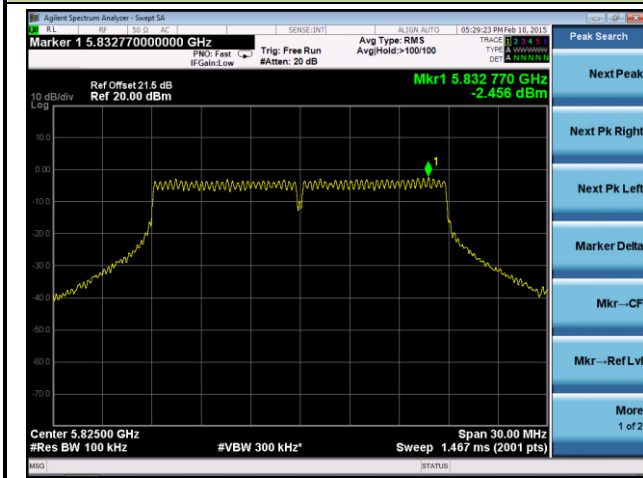

Channel 165 (5825MHz)