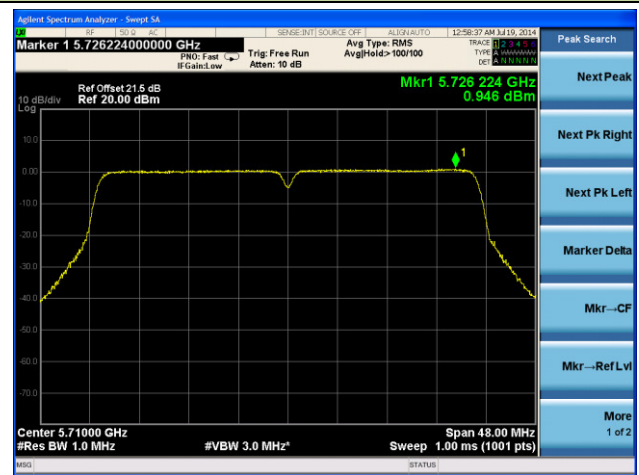

Channel 142 (5710MHz)