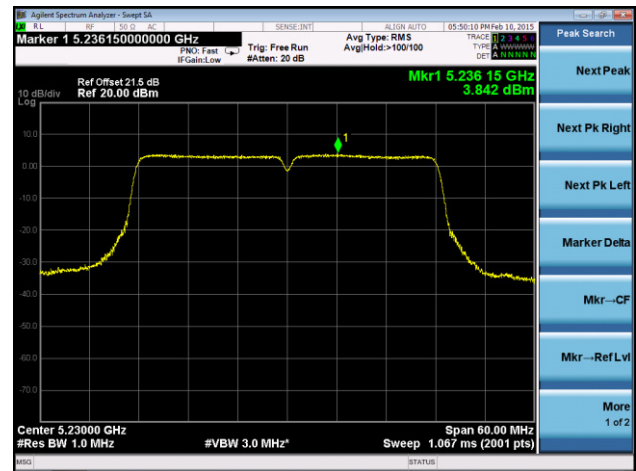

Channel 46 (5230MHz)