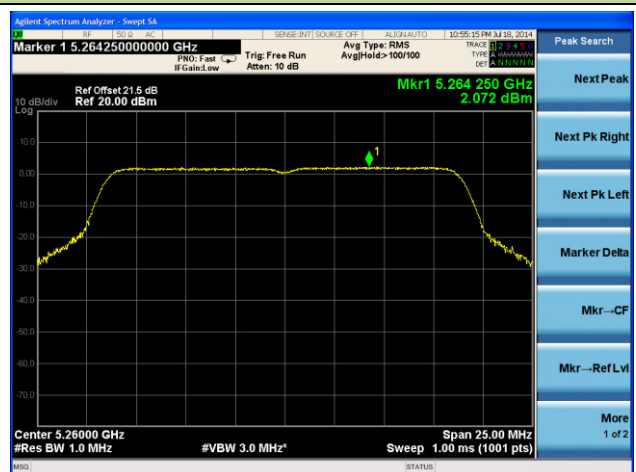

Channel 118 (5590MHz)

Channel 134 (5670MHz)

Channel 151 (5755MHz)

Channel 159 (5795MHz)

802.11ac-VHT20 Power Spectral Density - Ant 1 / Ant 0 + 1 + 2 + 3
Channel 36 (5180MHz)

Channel 44 (5220MHz)

Channel 48 (5240MHz)

Channel 52 (5260MHz)

Channel 60 (5300MHz)

Channel 64 (5320MHz)

Channel 100 (5500MHz)

Channel 120 (5600MHz)

Channel 140 (5700MHz)

Channel 144 (5720MHz)

Channel 149 (5745MHz)