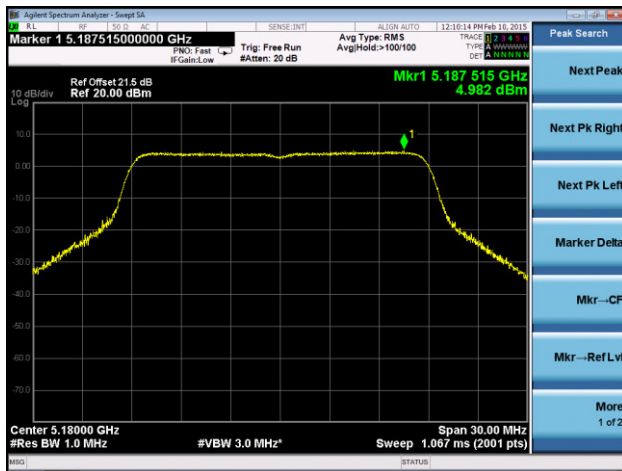

802.11n-HT20 Power Spectral Density - Ant 1 / Ant 0 + 1 + 2 + 3

Channel 36 (5180MHz)