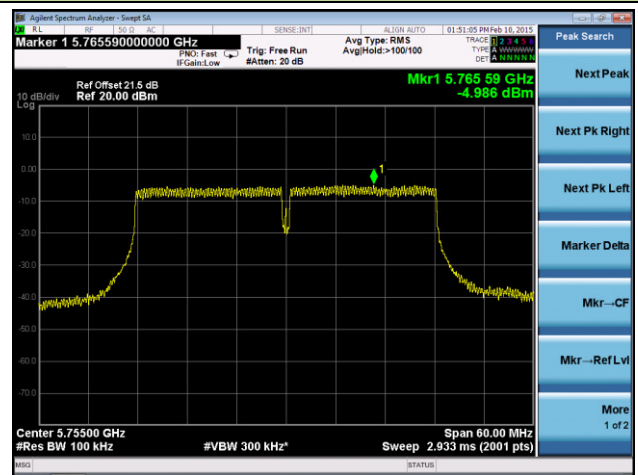

Channel 151 (5755MHz)