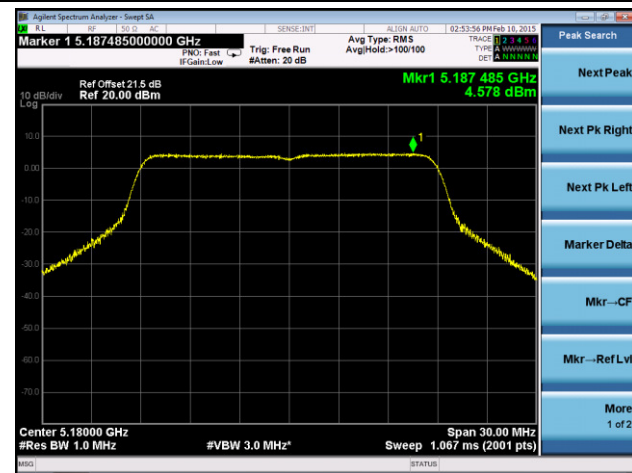

Channel 118 (5590MHz)

Channel 134 (5670MHz)

Channel 151 (5755MHz)

Channel 159 (5795MHz)

802.11ac-VHT20 Power Spectral Density - Ant 1 / Ant 0 + 1 + 2 + 3
Channel 36 (5180MHz)

Channel 44 (5220MHz)

Channel 48 (5240MHz)