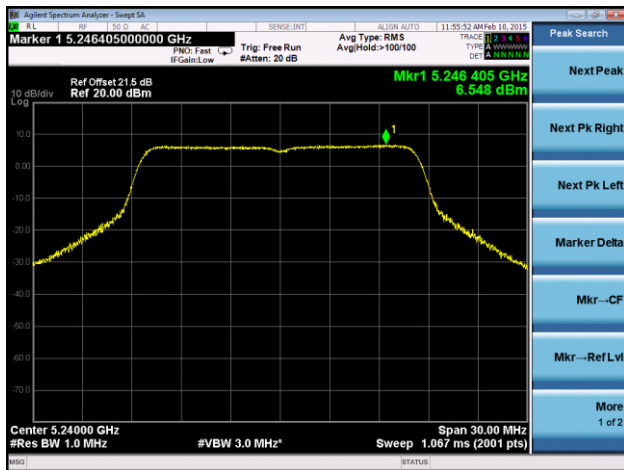

802.11a Power Spectral Density - Ant 1 / Ant 0 + 1 + 2 + 3

Channel 36 (5180MHz)

Channel 44 (5220MHz)

Channel 48 (5240MHz)

Channel 52 (5260MHz)

Channel 60 (5300MHz)

Channel 64 (5320MHz)

Channel 100 (5500MHz)