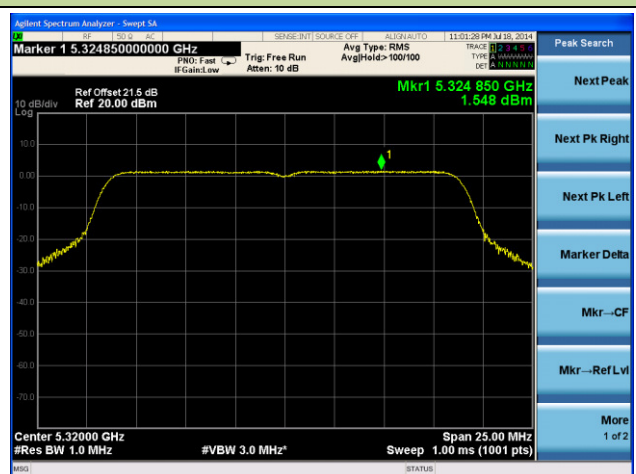

Channel 64 (5320MHz)