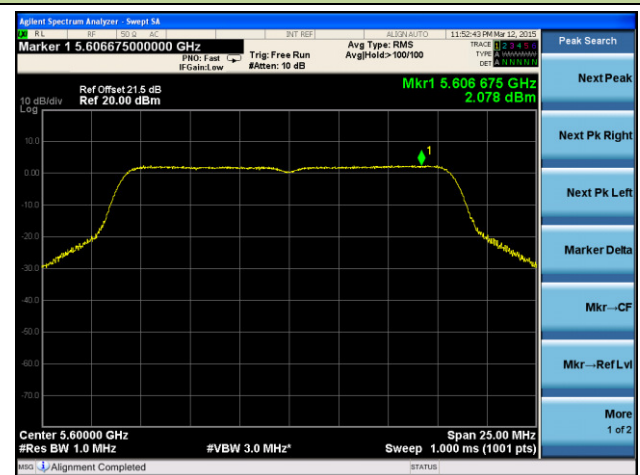

Channel 120 (5600MHz)