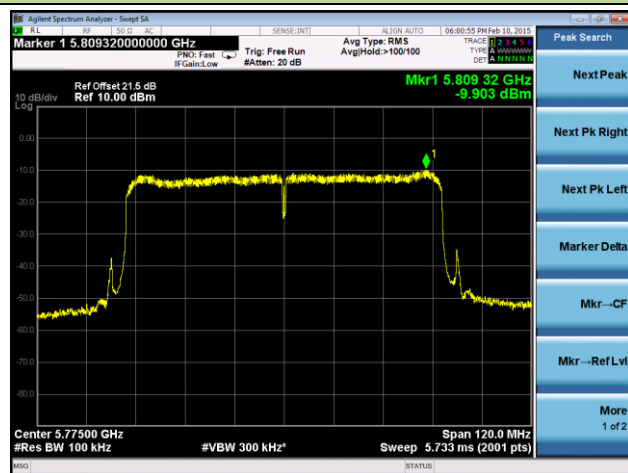

Channel 106 (5530MHz)

Channel 122 (5610MHz)

Channel 138 (5690MHz)

Channel 155 (5775MHz)

802.11a Power Spectral Density - Ant 2 / Ant 0 + 1 + 2 + 3

Channel 36 (5180MHz)

Channel 44 (5220MHz)

Channel 48 (5240MHz)

Channel 52 (5260MHz)

Channel 60 (5300MHz)

Channel 64 (5320MHz)