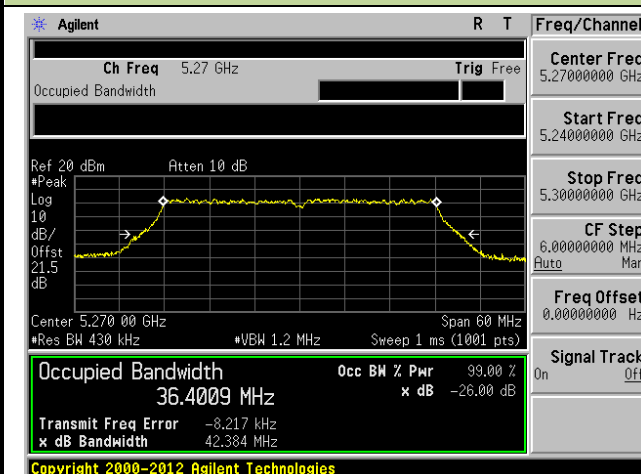

Channel 54 (5270MHz)