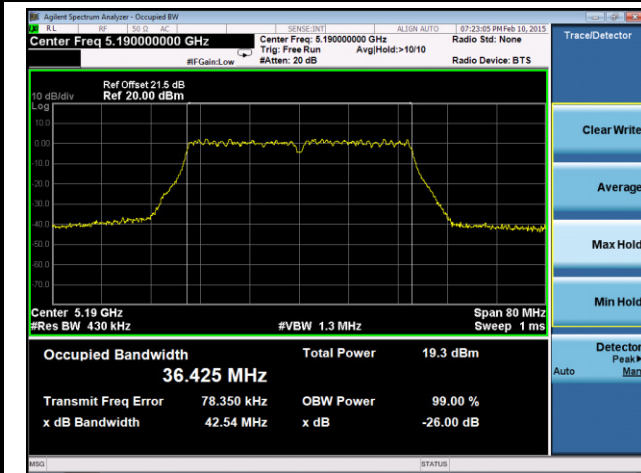

802.11ac-VHT40 26dB Bandwidth & 99% Bandwidth - Ant 2 / Ant 0 + 1 + 2 + 3

Channel 38 (5190MHz)