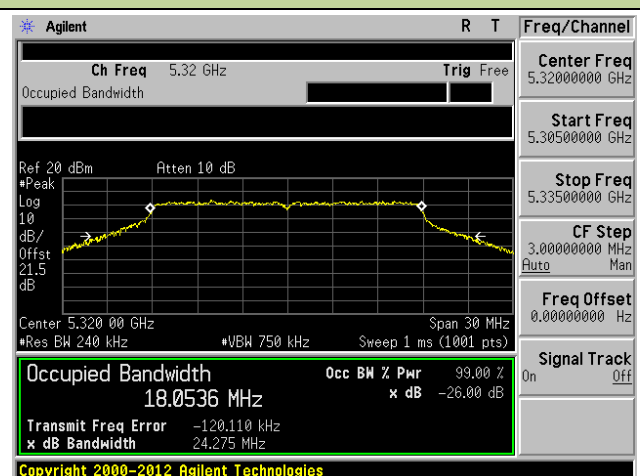

**802.11ac-VHT20 26dB Bandwidth & 99% Bandwidth - Ant 1 / Ant 0 + 1 + 2 + 3**
**Channel 36 (5180MHz)**

**Channel 44 (5220MHz)**

**Channel 48 (5240MHz)**

**Channel 52 (5260MHz)**

**Channel 60 (5300MHz)**

**Channel 64 (5320MHz)**

### Channel 165 (5825MHz)

**802.11ac-VHT40 26dB Bandwidth & 99% Bandwidth - Ant 1 / Ant 0 + 1 + 2 + 3**
**Channel 38 (5190MHz)**

**Channel 46 (5230MHz)**

**Channel 54 (5270MHz)**

**Channel 62 (5310MHz)**

**Channel 102 (5510MHz)**