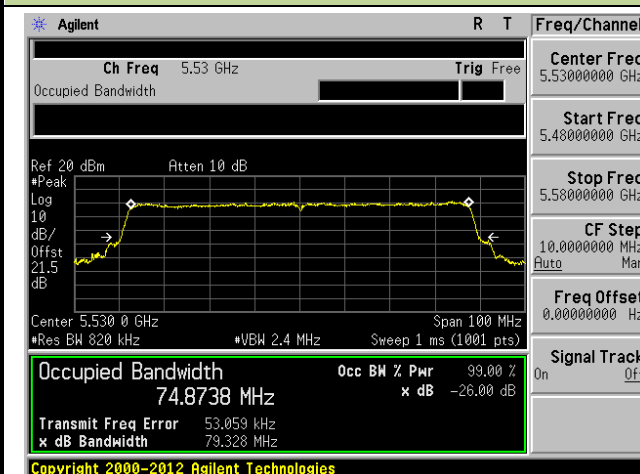

**802.11ac-VHT20 26dB Bandwidth & 99% Bandwidth - Ant 1 / Ant 0 + 1 + 2 + 3**
**Channel 36 (5180MHz)**

**Channel 44 (5220MHz)**

**Channel 48 (5240MHz)**

**Channel 52 (5260MHz)**

**Channel 60 (5300MHz)**

**Channel 64 (5320MHz)**

### Channel 165 (5825MHz)

**802.11ac-VHT40 26dB Bandwidth & 99% Bandwidth - Ant 1 / Ant 0 + 1 + 2 + 3**
**Channel 38 (5190MHz)**

**Channel 46 (5230MHz)**

**Channel 54 (5270MHz)**

**Channel 62 (5310MHz)**

**Channel 102 (5510MHz)**

**Channel 118 (5590MHz)**

**802.11ac-VHT80 26dB Bandwidth & 99% Bandwidth - Ant 1 / Ant 0 + 1 + 2 + 3**
**Channel 42 (5210MHz)**

**Channel 58 (5290MHz)**

**Channel 106 (5530MHz)**

**Channel 122 (5610MHz)**