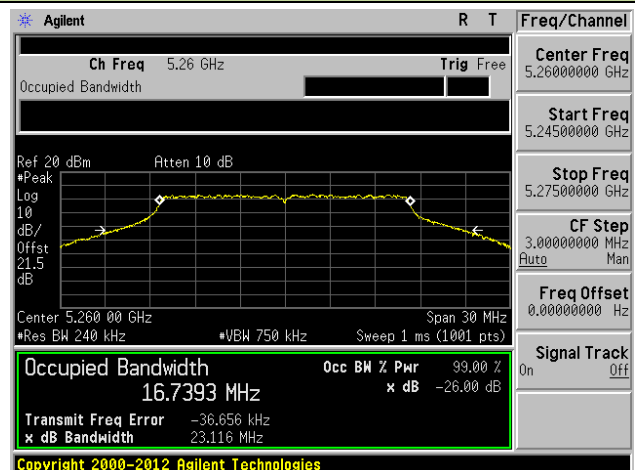

Channel 52 (5260MHz)