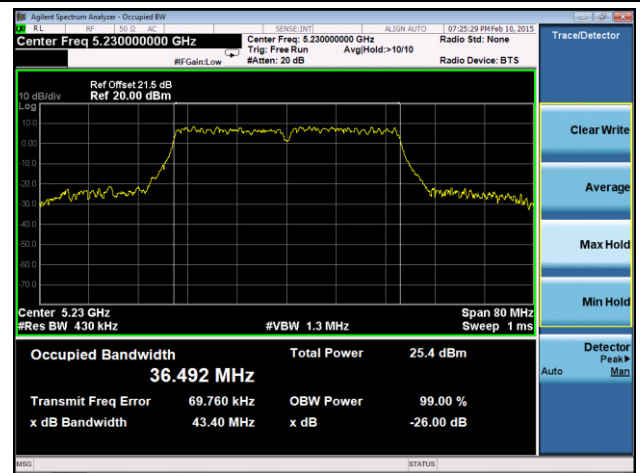

Channel 46 (5230MHz)