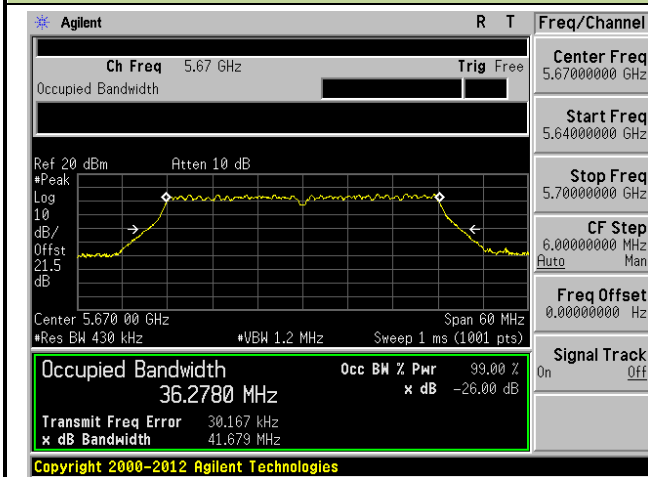

Channel 134 (5670MHz)