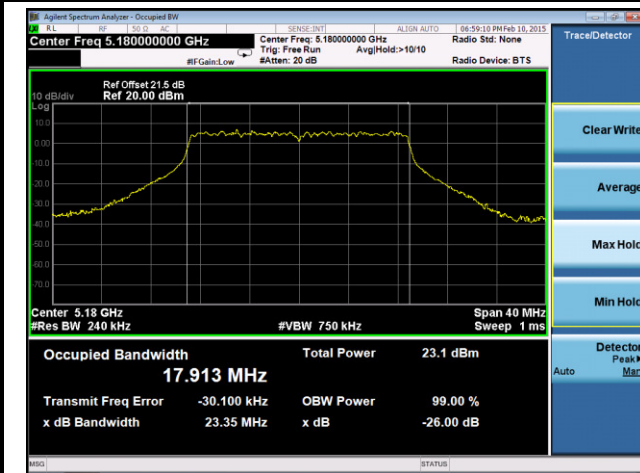

802.11ac-VHT20 26dB Bandwidth & 99% Bandwidth - Ant 3 / Ant 0 + 1 + 2 + 3

Channel 36 (5180MHz)