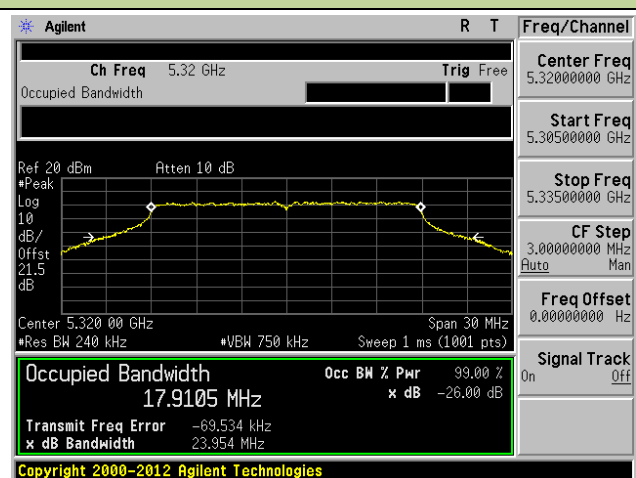

Channel 64 (5320MHz)