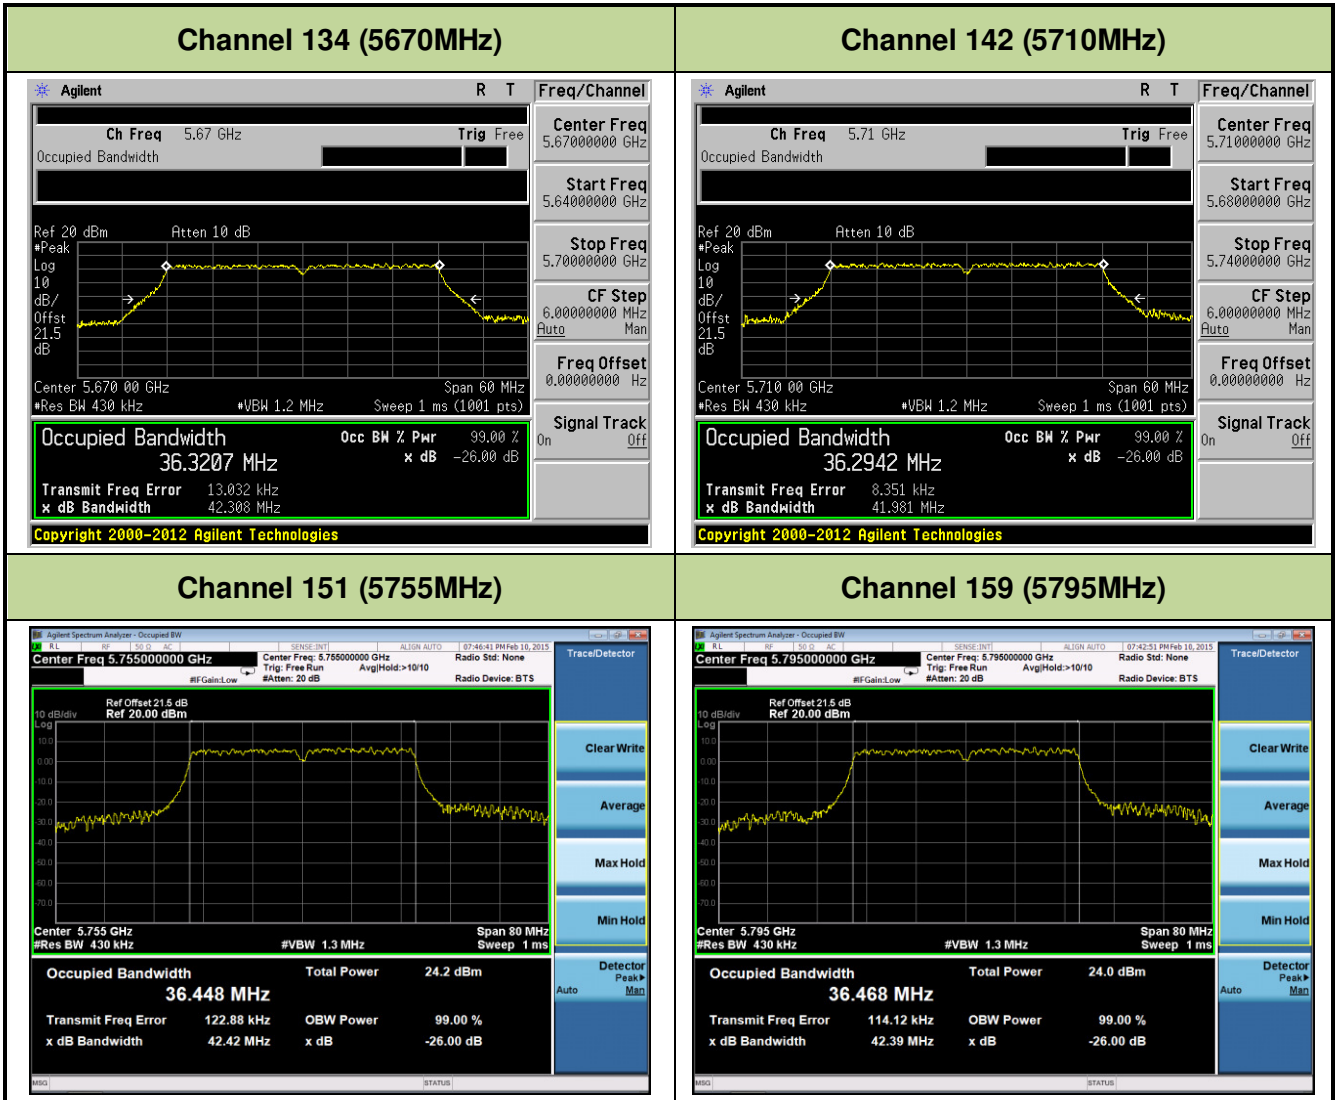

**802.11ac-VHT20 26dB Bandwidth & 99% Bandwidth - Ant 1 / Ant 0 + 1 + 2 + 3**
**Channel 36 (5180MHz)**

**Channel 44 (5220MHz)**

**Channel 48 (5240MHz)**

**Channel 52 (5260MHz)**

**Channel 60 (5300MHz)**

**Channel 64 (5320MHz)**

### Channel 165 (5825MHz)

**802.11ac-VHT40 26dB Bandwidth & 99% Bandwidth - Ant 1 / Ant 0 + 1 + 2 + 3**
**Channel 38 (5190MHz)**

**Channel 46 (5230MHz)**

**Channel 54 (5270MHz)**

**Channel 62 (5310MHz)**

**Channel 102 (5510MHz)**

**Channel 118 (5590MHz)**

**802.11ac-VHT80 26dB Bandwidth & 99% Bandwidth - Ant 1 / Ant 0 + 1 + 2 + 3**
**Channel 42 (5210MHz)**

**Channel 58 (5290MHz)**

**Channel 106 (5530MHz)**

**Channel 122 (5610MHz)**