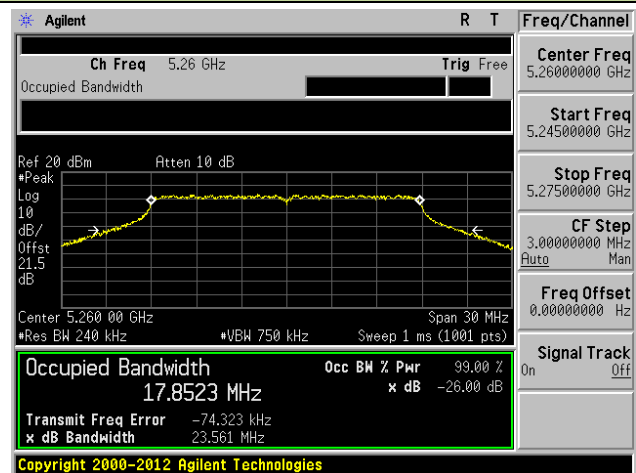

Channel 52 (5260MHz)