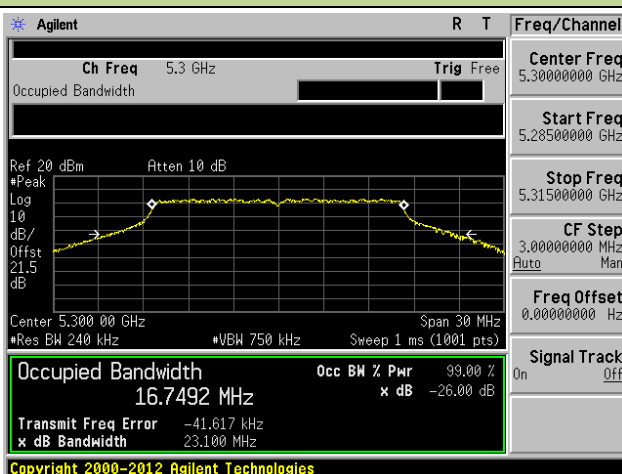

Channel 60 (5300MHz)