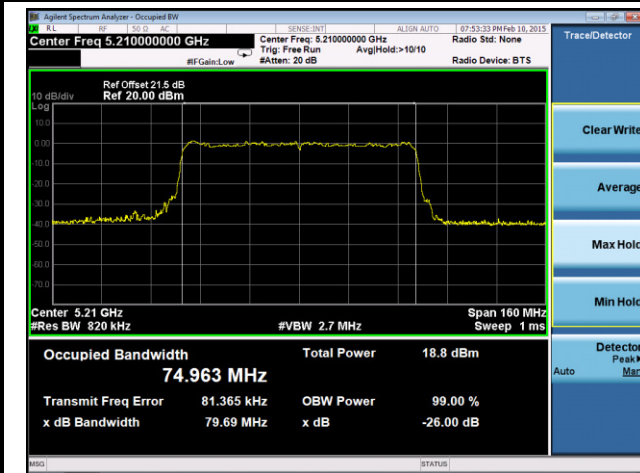

802.11ac-VHT80 26dB Bandwidth & 99% Bandwidth - Ant 1 / Ant 0 + 1 + 2 + 3

Channel 42 (5210MHz)