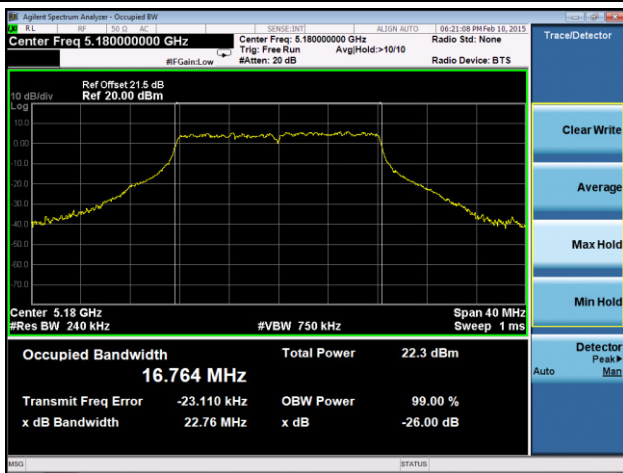

802.11a 26dB Bandwidth & 99% Bandwidth - Ant 2 / Ant 0 + 1 + 2 + 3

Channel 36 (5180MHz)