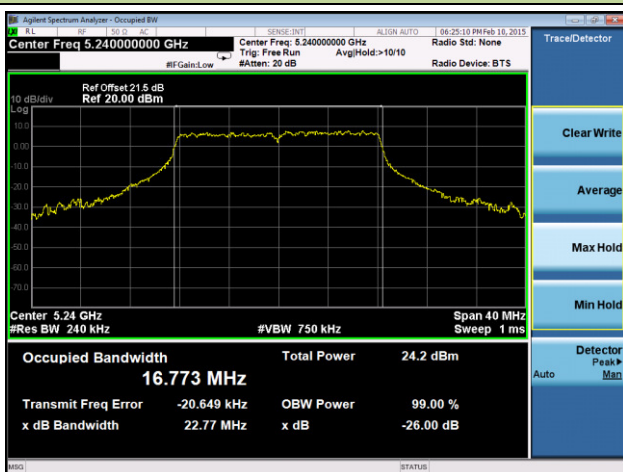

Channel 48 (5240MHz)