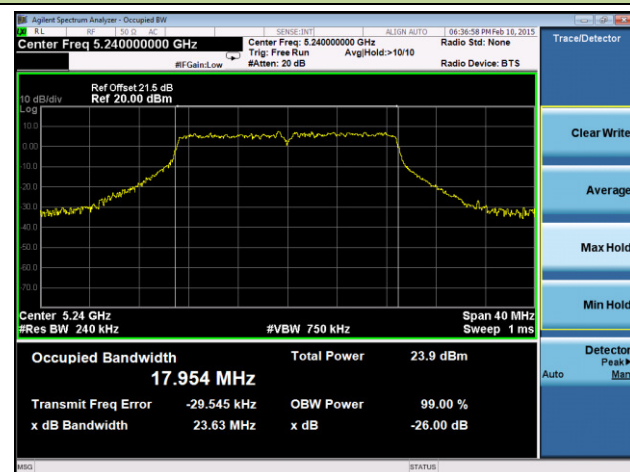

Channel 48 (5240MHz)