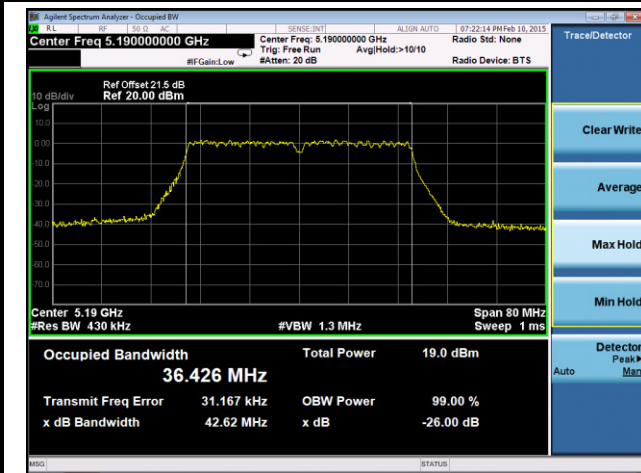

802.11ac-VHT40 26dB Bandwidth & 99% Bandwidth - Ant 1 / Ant 0 + 1 + 2 + 3

Channel 38 (5190MHz)