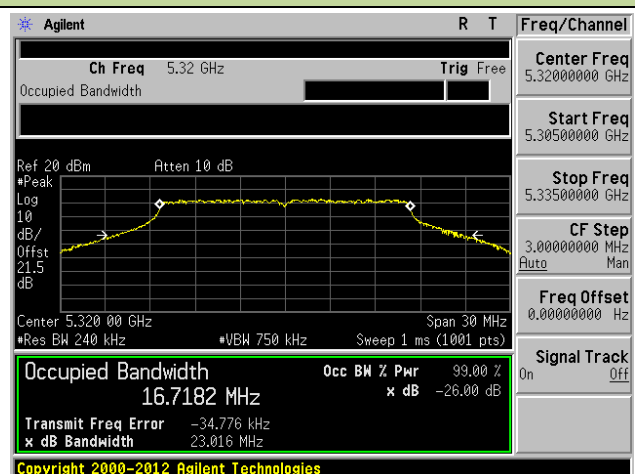

Channel 64 (5320MHz)