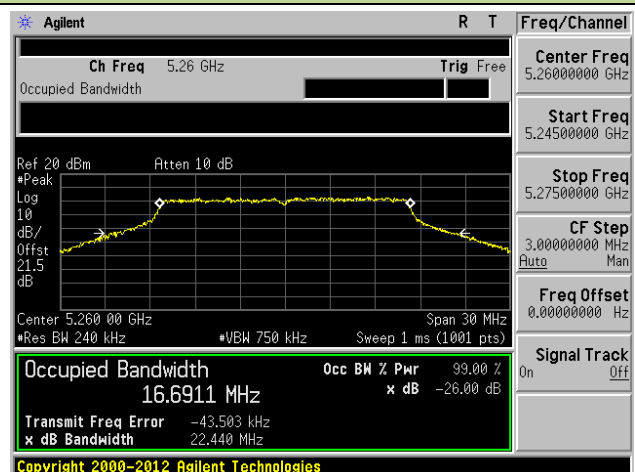

Channel 52 (5260MHz)