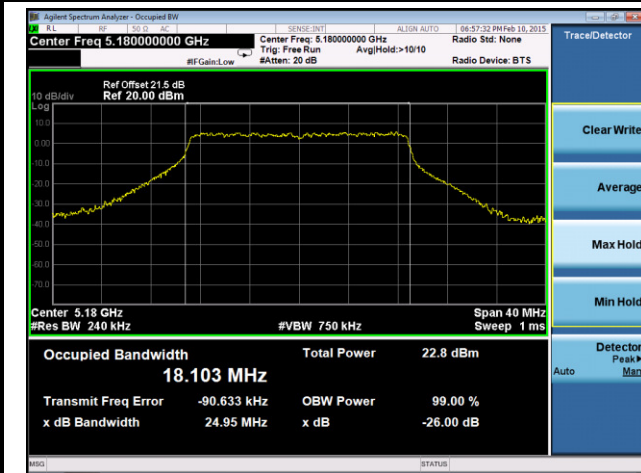

**802.11ac-VHT20 26dB Bandwidth & 99% Bandwidth - Ant 1 / Ant 0 + 1 + 2 + 3**
**Channel 36 (5180MHz)**

**Channel 44 (5220MHz)**

**Channel 48 (5240MHz)**

**Channel 52 (5260MHz)**

**Channel 60 (5300MHz)**

**Channel 64 (5320MHz)**