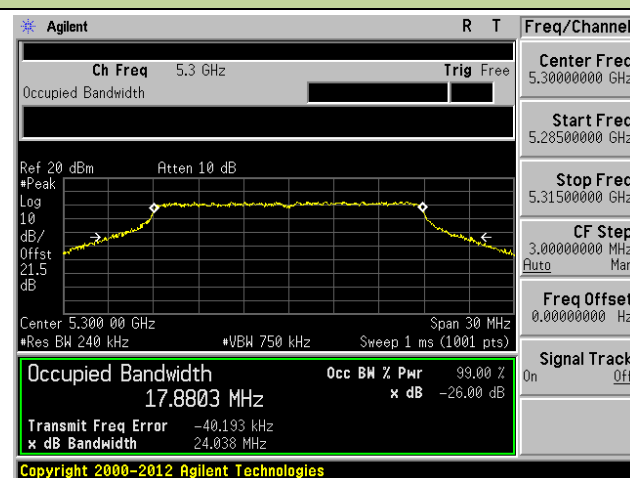

Channel 60 (5300MHz)