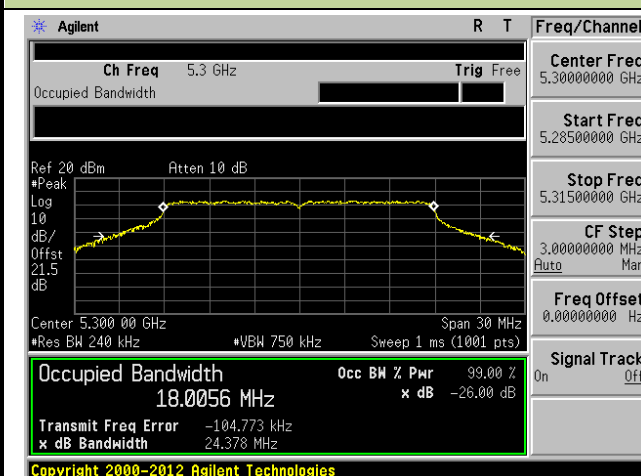

**802.11ac-VHT20 26dB Bandwidth & 99% Bandwidth - Ant 1 / Ant 0 + 1 + 2 + 3**
**Channel 36 (5180MHz)**

**Channel 44 (5220MHz)**

**Channel 48 (5240MHz)**

**Channel 52 (5260MHz)**

**Channel 60 (5300MHz)**

**Channel 64 (5320MHz)**

### Channel 165 (5825MHz)

**802.11ac-VHT40 26dB Bandwidth & 99% Bandwidth - Ant 1 / Ant 0 + 1 + 2 + 3**
**Channel 38 (5190MHz)**

**Channel 46 (5230MHz)**

**Channel 54 (5270MHz)**

**Channel 62 (5310MHz)**

**Channel 102 (5510MHz)**