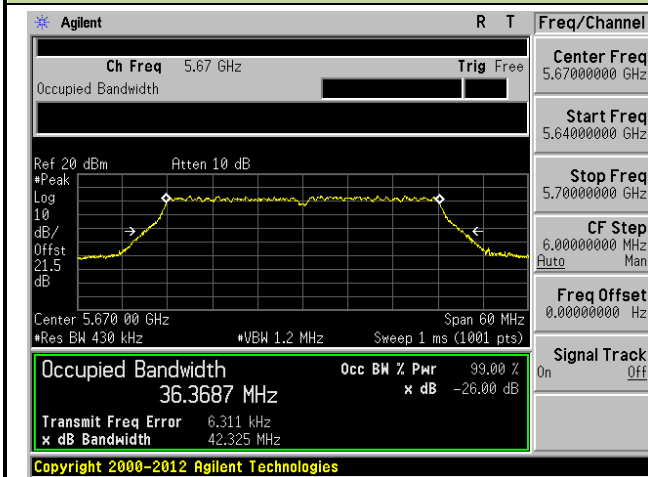

Channel 134 (5670MHz)