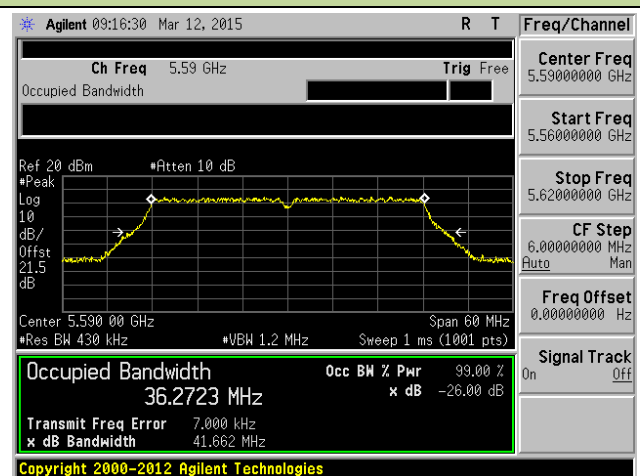

Channel 118 (5590MHz)