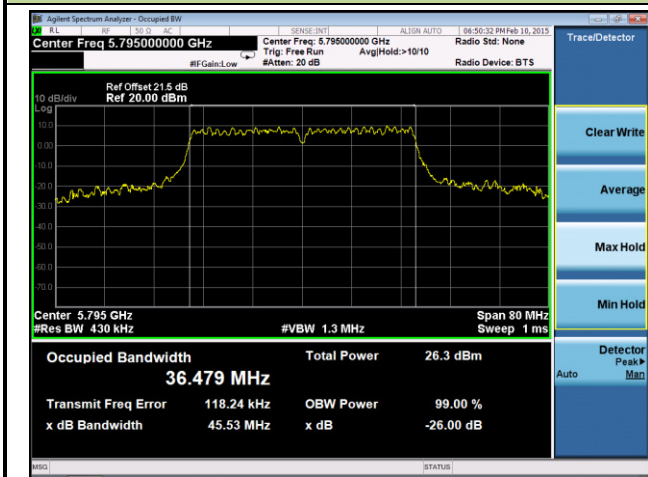

Channel 159 (5795 MHz)