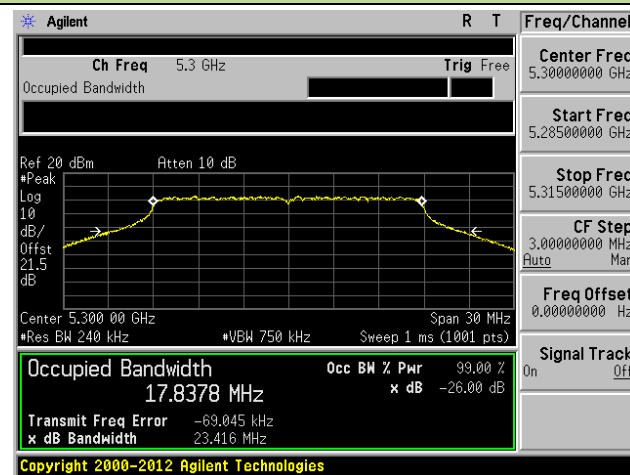

Channel 60 (5300MHz)