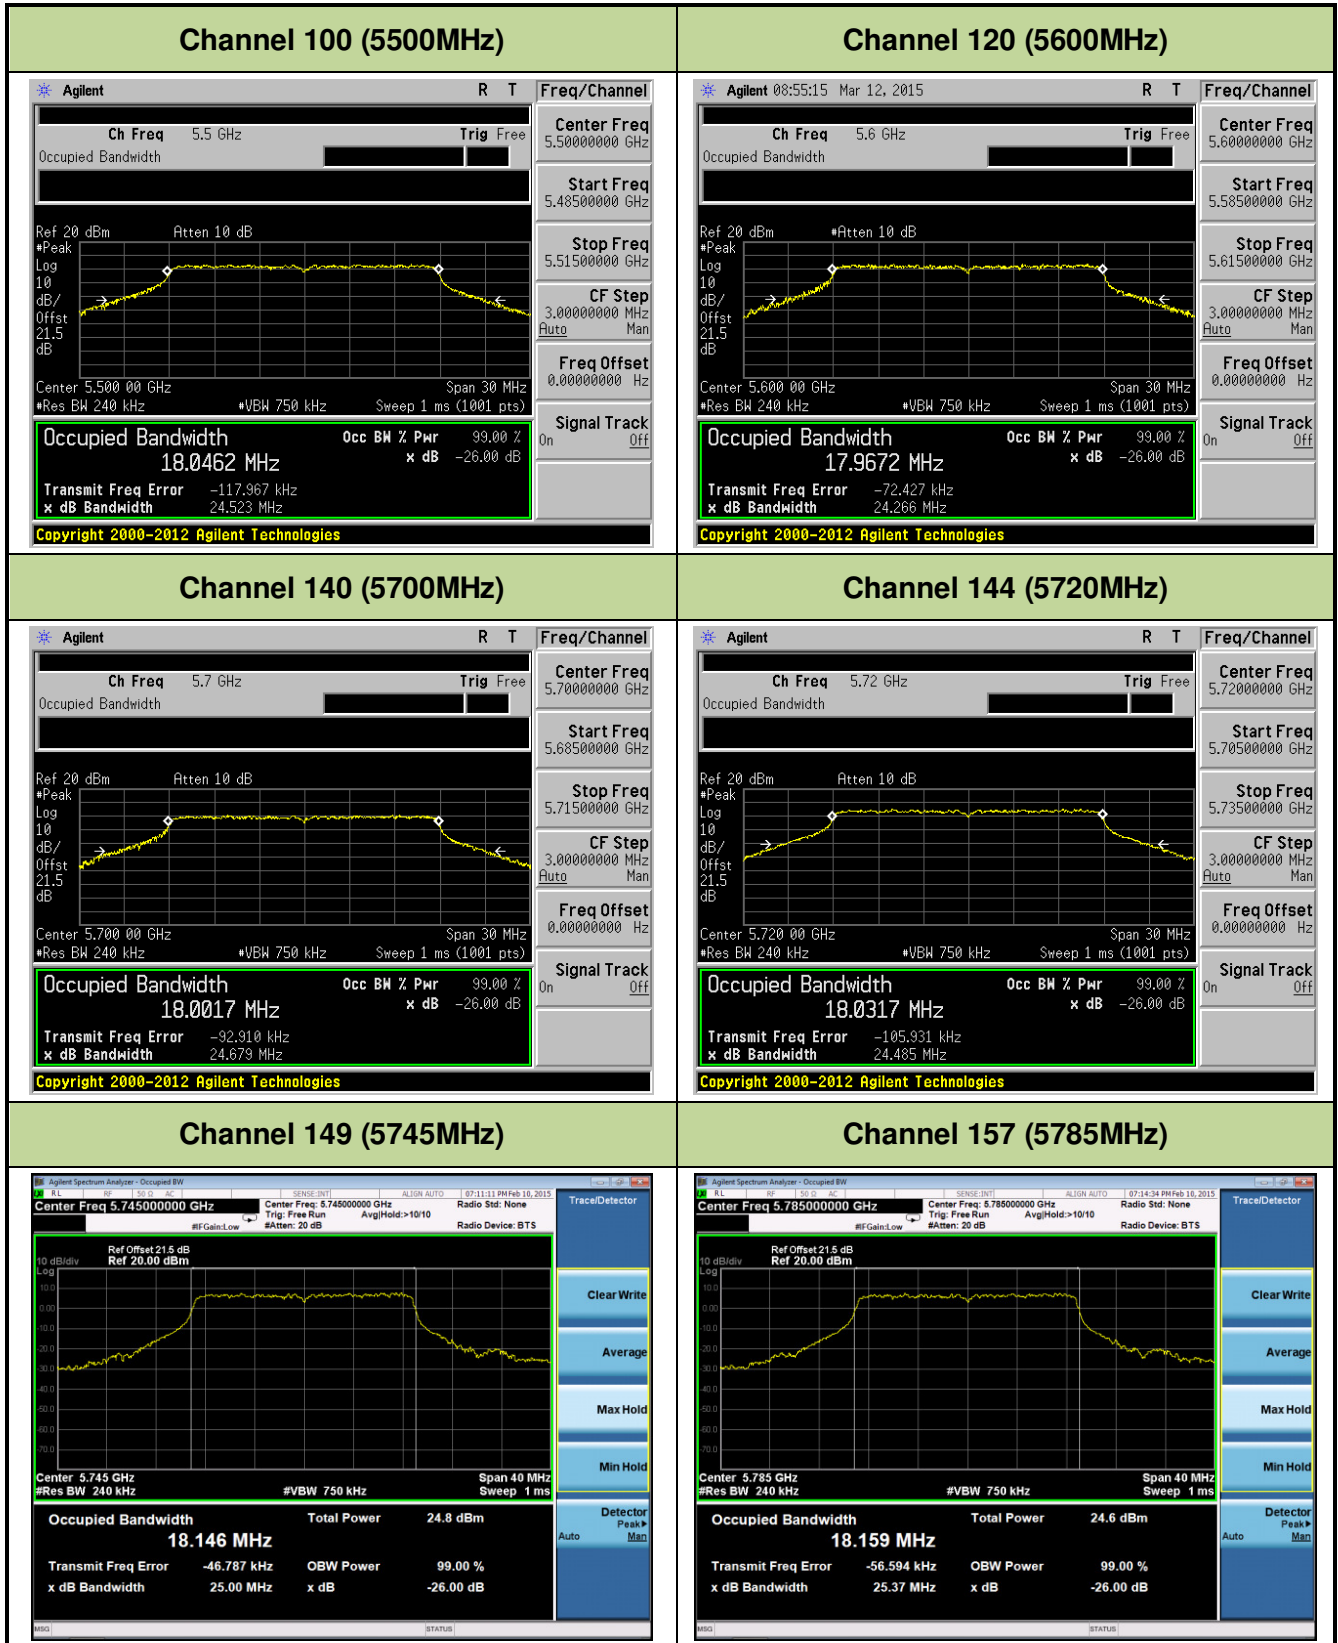

**802.11ac-VHT20 26dB Bandwidth & 99% Bandwidth - Ant 1 / Ant 0 + 1 + 2 + 3**
**Channel 36 (5180MHz)**

**Channel 44 (5220MHz)**

**Channel 48 (5240MHz)**

**Channel 52 (5260MHz)**

**Channel 60 (5300MHz)**

**Channel 64 (5320MHz)**

### Channel 165 (5825MHz)

**802.11ac-VHT40 26dB Bandwidth & 99% Bandwidth - Ant 1 / Ant 0 + 1 + 2 + 3**
**Channel 38 (5190MHz)**

**Channel 46 (5230MHz)**

**Channel 54 (5270MHz)**

**Channel 62 (5310MHz)**

**Channel 102 (5510MHz)**

**Channel 118 (5590MHz)**

**802.11ac-VHT80 26dB Bandwidth & 99% Bandwidth - Ant 1 / Ant 0 + 1 + 2 + 3**
**Channel 42 (5210MHz)**

**Channel 58 (5290MHz)**

**Channel 106 (5530MHz)**

**Channel 122 (5610MHz)**