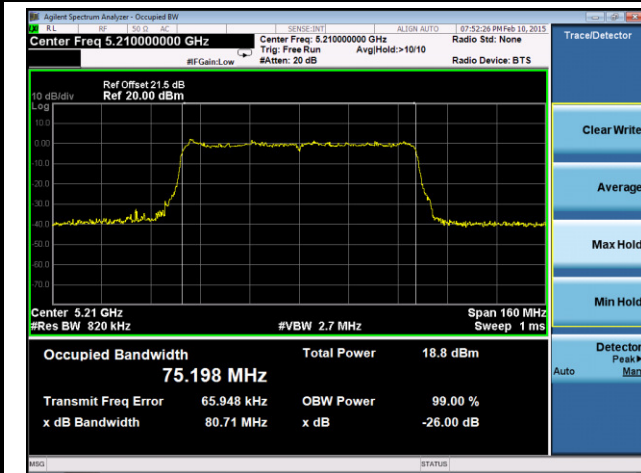

802.11ac-VHT80 26dB Bandwidth & 99% Bandwidth - Ant 2 / Ant 0 + 1 + 2 + 3

Channel 42 (5210MHz)