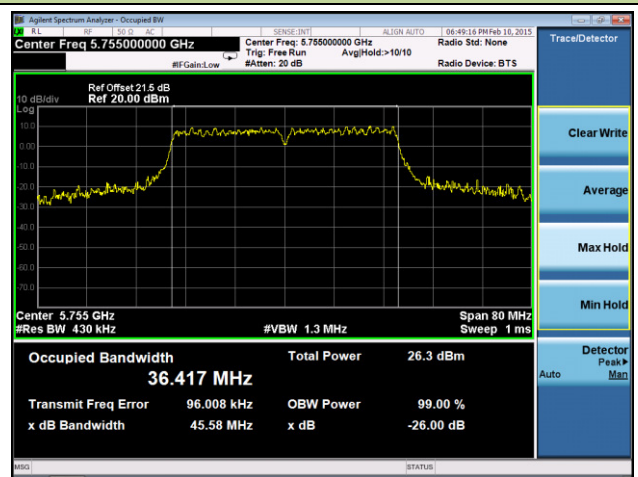

Channel 151 (5755 MHz)