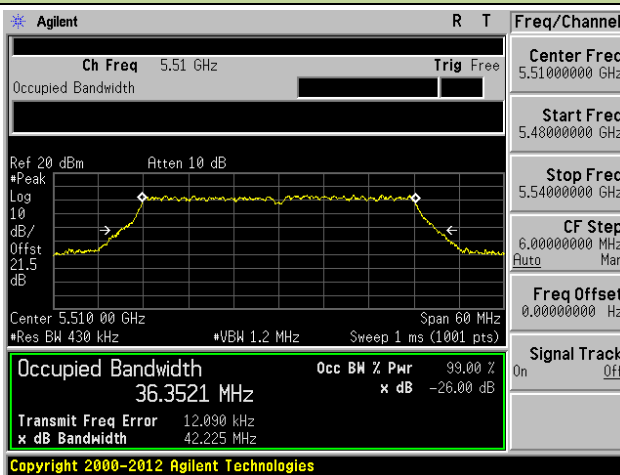

Channel 102 (5510MHz)