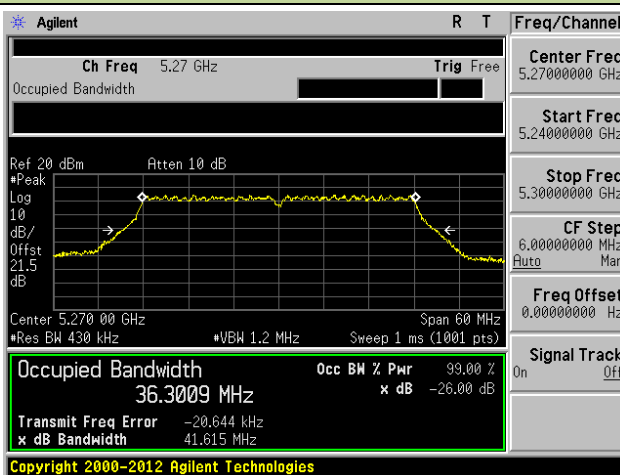

Channel 54 (5270MHz)