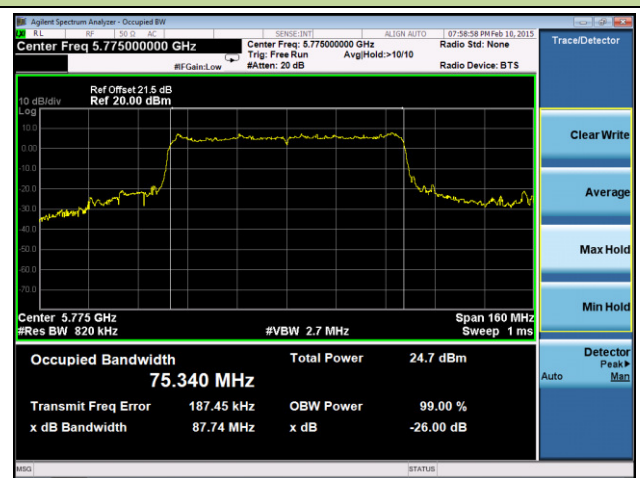

Channel 155 (5775MHz)