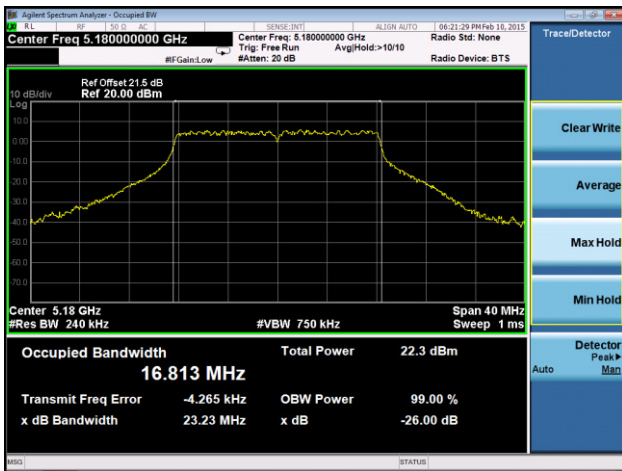

802.11a 26dB Bandwidth & 99% Bandwidth - Ant 3 / Ant 0 + 1 + 2 + 3

Channel 36 (5180MHz)