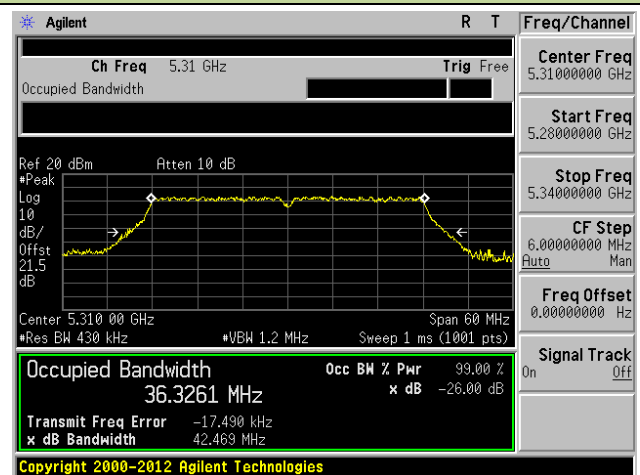

**802.11ac-VHT20 26dB Bandwidth & 99% Bandwidth - Ant 1 / Ant 0 + 1 + 2 + 3**
**Channel 36 (5180MHz)**

**Channel 44 (5220MHz)**

**Channel 48 (5240MHz)**

**Channel 52 (5260MHz)**

**Channel 60 (5300MHz)**

**Channel 64 (5320MHz)**

### Channel 165 (5825MHz)

**802.11ac-VHT40 26dB Bandwidth & 99% Bandwidth - Ant 1 / Ant 0 + 1 + 2 + 3**
**Channel 38 (5190MHz)**

**Channel 46 (5230MHz)**

**Channel 54 (5270MHz)**

**Channel 62 (5310MHz)**

**Channel 102 (5510MHz)**