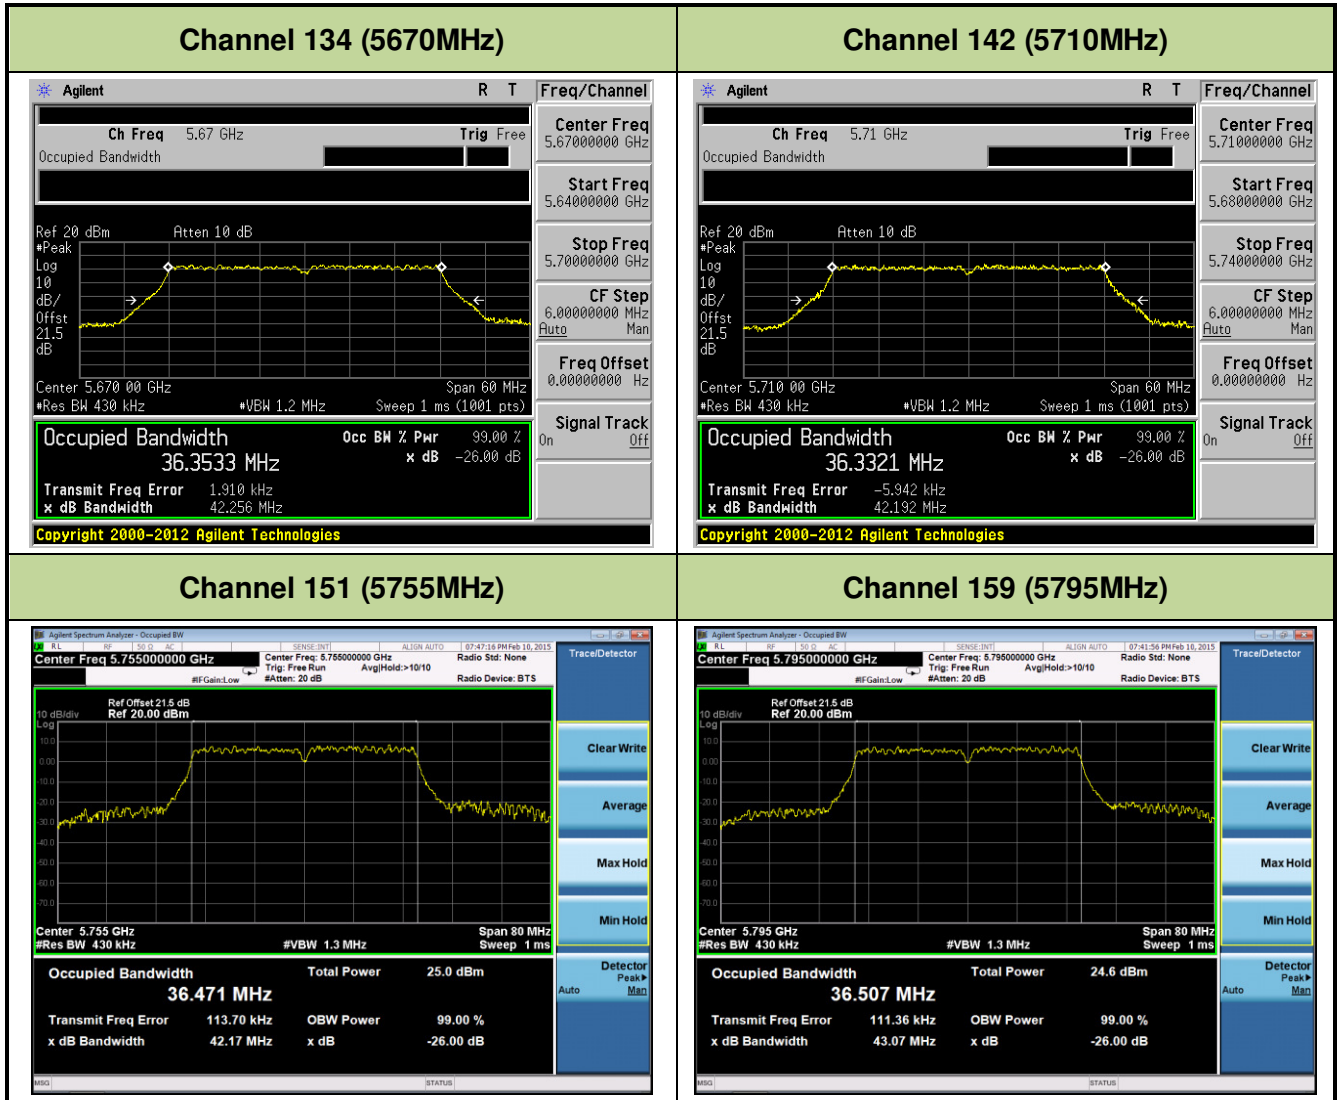

### Channel 159 (5795 MHz)

**802.11ac-VHT20 26dB Bandwidth & 99% Bandwidth - Ant 2 / Ant 0 + 1 + 2 + 3**
**Channel 36 (5180MHz)**

**Channel 44 (5220MHz)**

**Channel 48 (5240MHz)**

**Channel 52 (5260MHz)**

**Channel 60 (5300MHz)**

**Channel 64 (5320MHz)**

### Channel 165 (5825MHz)

**802.11ac-VHT40 26dB Bandwidth & 99% Bandwidth - Ant 2 / Ant 0 + 1 + 2 + 3**
**Channel 38 (5190MHz)**

**Channel 46 (5230MHz)**

**Channel 54 (5270MHz)**

**Channel 62 (5310MHz)**

**Channel 102 (5510MHz)**

**Channel 118 (5590MHz)**

**802.11ac-VHT80 26dB Bandwidth & 99% Bandwidth - Ant 2 / Ant 0 + 1 + 2 + 3**
**Channel 42 (5210MHz)**

**Channel 58 (5290MHz)**

**Channel 106 (5530MHz)**

**Channel 122 (5610MHz)**