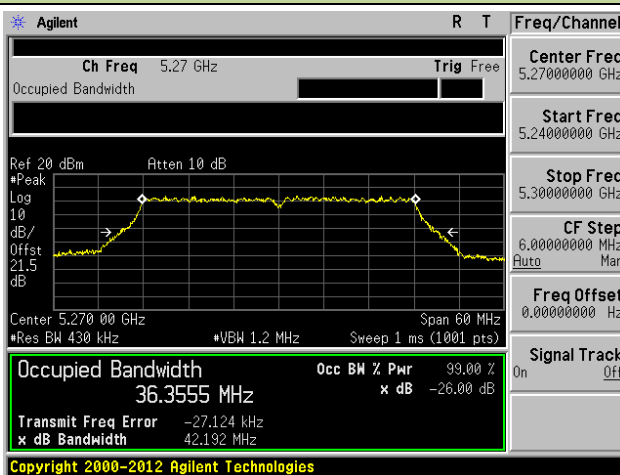

Channel 54 (5270MHz)