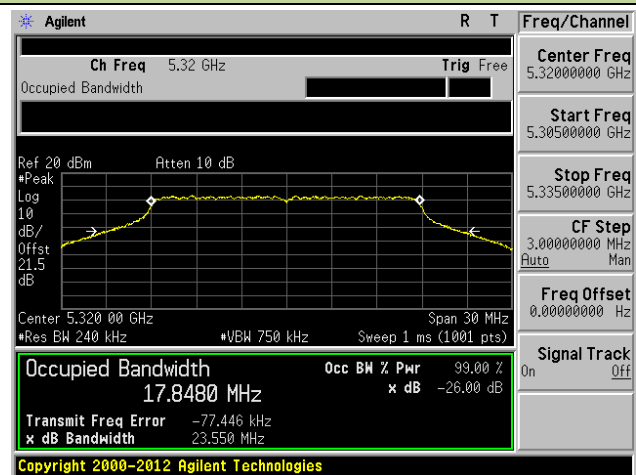

Channel 64 (5320MHz)