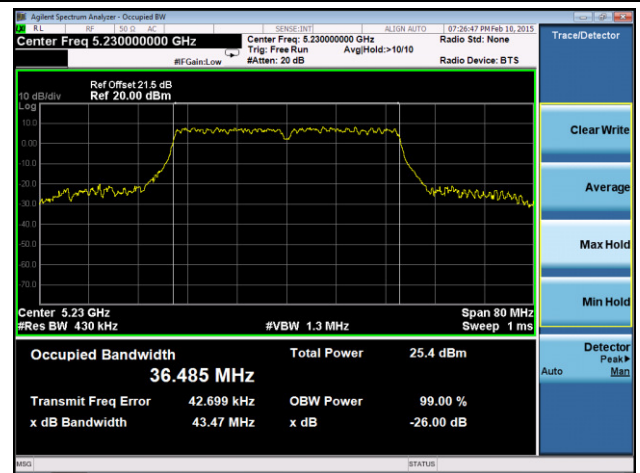

Channel 46 (5230MHz)