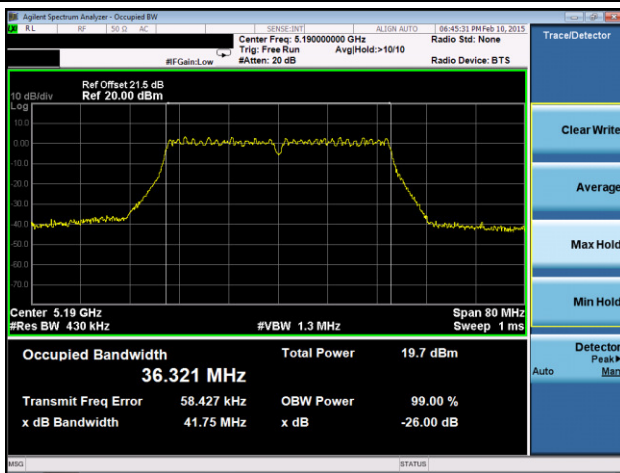

802.11n-HT40 26dB Bandwidth & 99% Bandwidth - Ant 3 / Ant 0 + 1 + 2 + 3

Channel 38 (5190MHz)