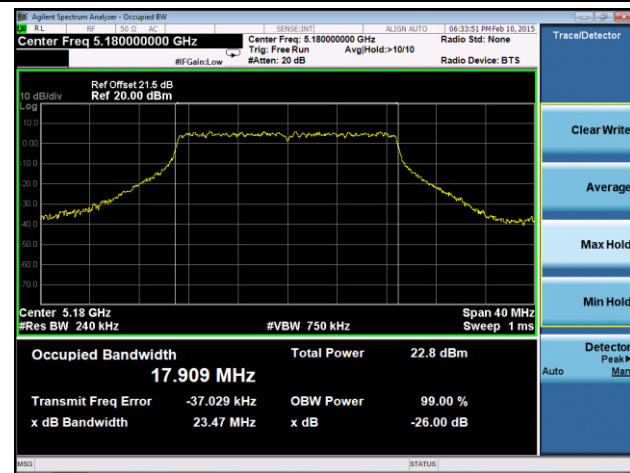

802.11n-HT20 26dB Bandwidth & 99% Bandwidth - Ant 3 / Ant 0 + 1 + 2 + 3

Channel 36 (5180MHz)