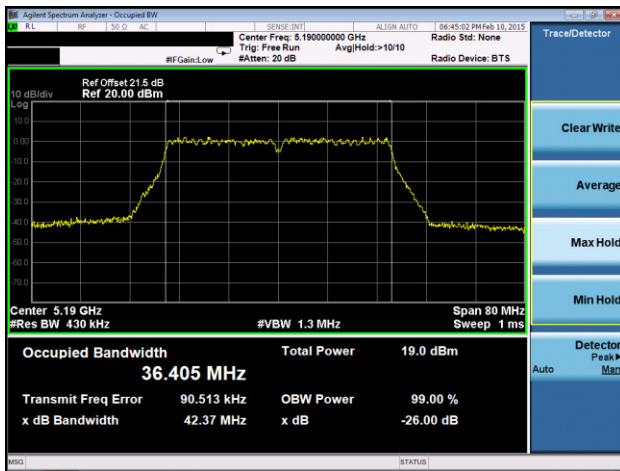

802.11n-HT40 26dB Bandwidth & 99% Bandwidth - Ant 2 / Ant 0 + 1 + 2 + 3

Channel 38 (5190MHz)