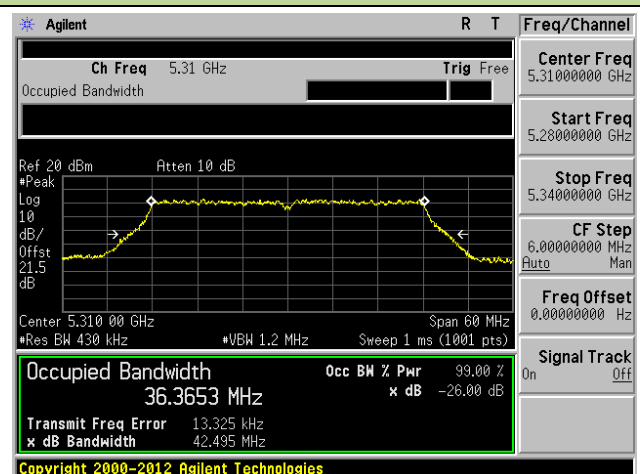

Channel 62 (5310MHz)