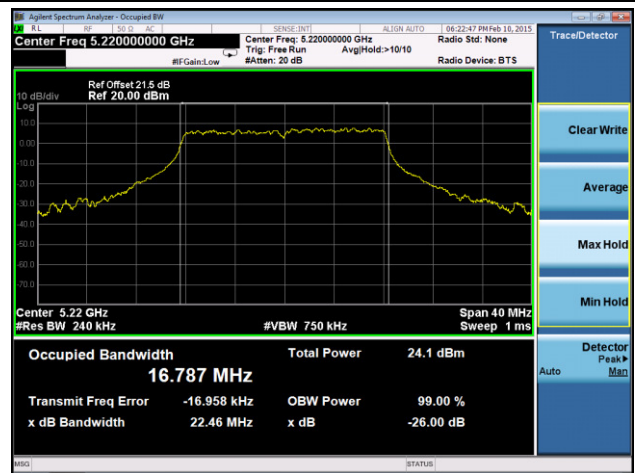

Channel 44 (5220MHz)