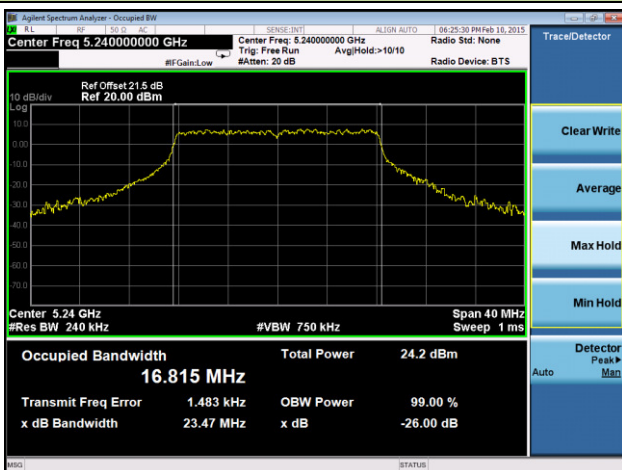

Channel 48 (5240MHz)