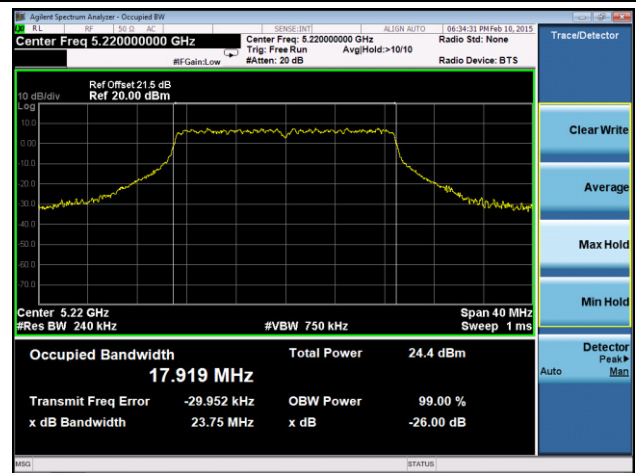

Channel 44 (5220MHz)