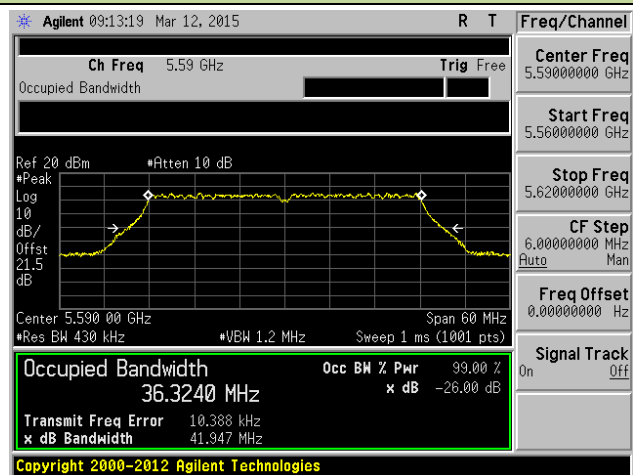

Channel 118 (5590MHz)