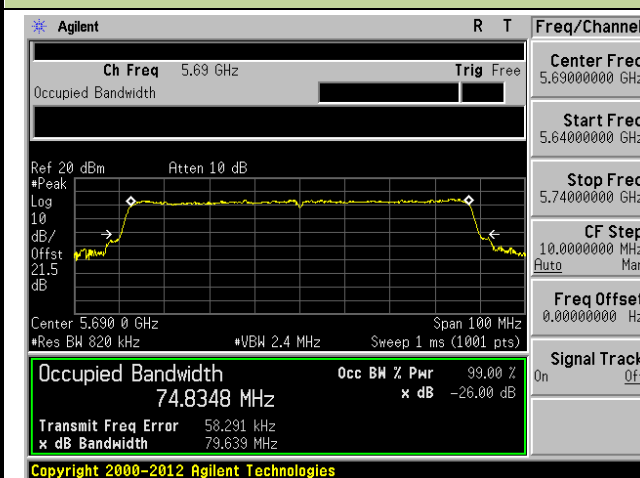

Channel 138 (5690MHz)