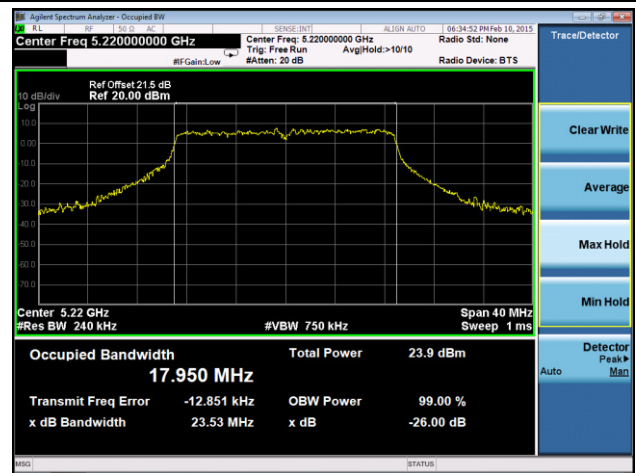

Channel 44 (5220MHz)