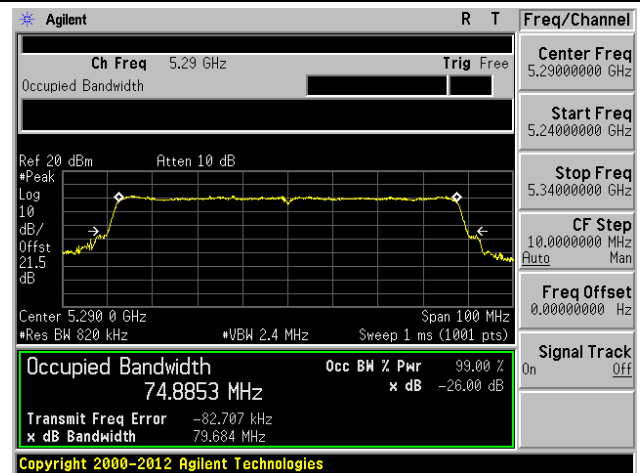

Channel 58 (5290MHz)