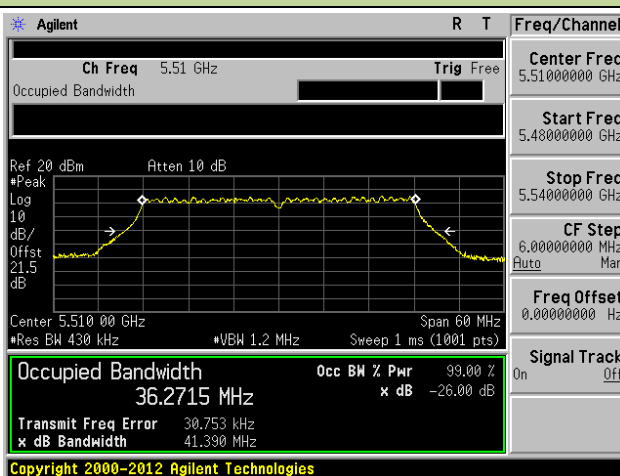

Channel 102 (5510MHz)