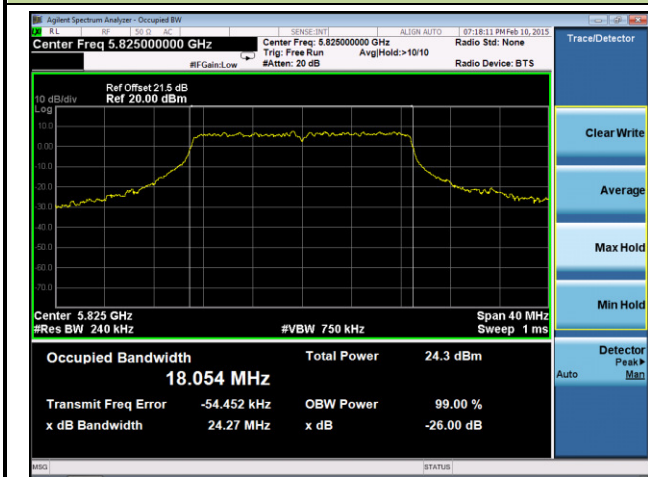

Channel 165 (5825MHz)