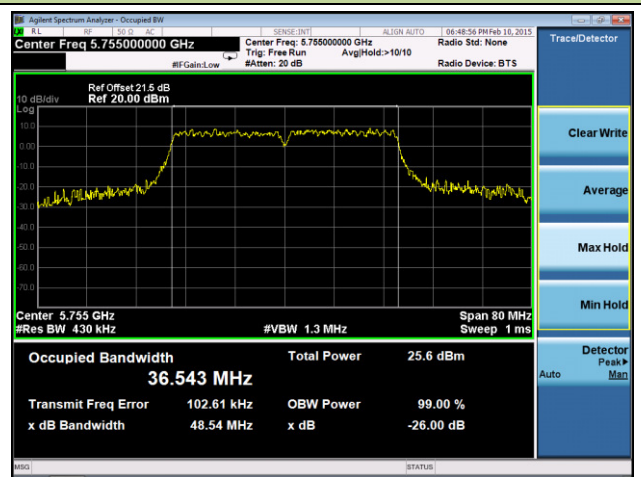

Channel 151 (5755MHz)