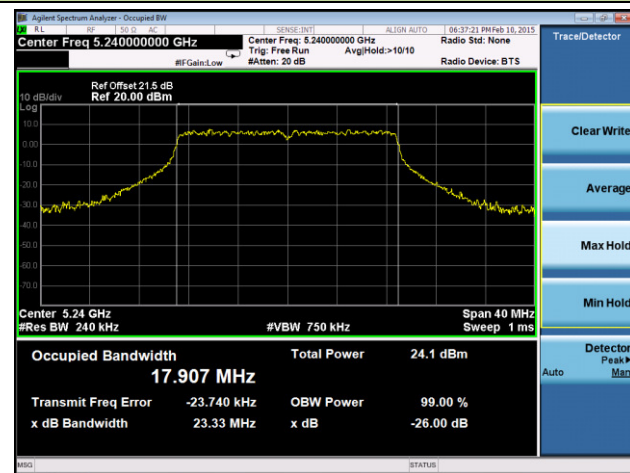

Channel 48 (5240MHz)