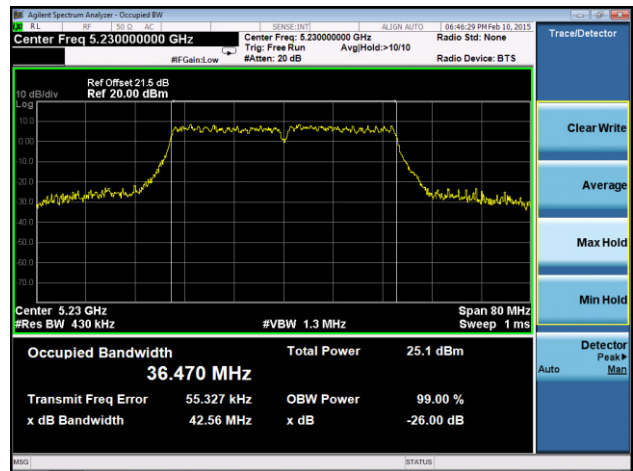

Channel 46 (5230MHz)