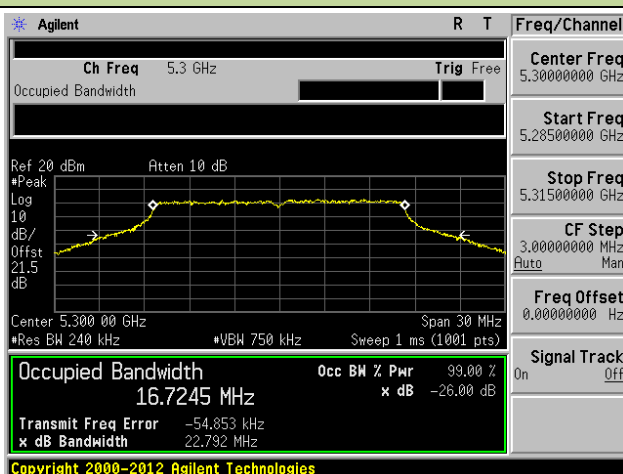

Channel 60 (5300MHz)