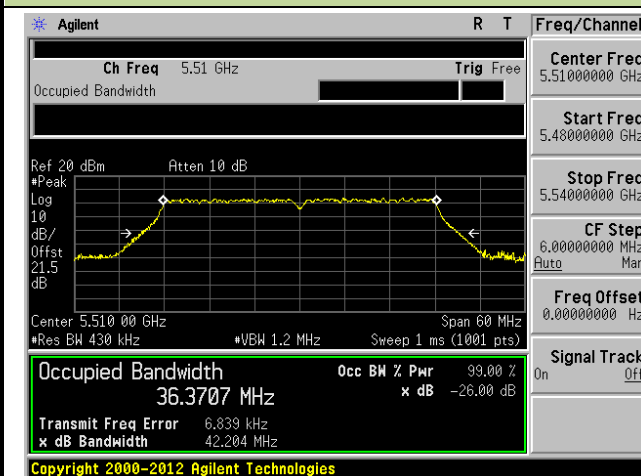

**802.11ac-VHT20 26dB Bandwidth & 99% Bandwidth - Ant 1 / Ant 0 + 1 + 2 + 3**
**Channel 36 (5180MHz)**

**Channel 44 (5220MHz)**

**Channel 48 (5240MHz)**

**Channel 52 (5260MHz)**

**Channel 60 (5300MHz)**

**Channel 64 (5320MHz)**

### Channel 165 (5825MHz)

**802.11ac-VHT40 26dB Bandwidth & 99% Bandwidth - Ant 1 / Ant 0 + 1 + 2 + 3**
**Channel 38 (5190MHz)**

**Channel 46 (5230MHz)**

**Channel 54 (5270MHz)**

**Channel 62 (5310MHz)**

**Channel 102 (5510MHz)**