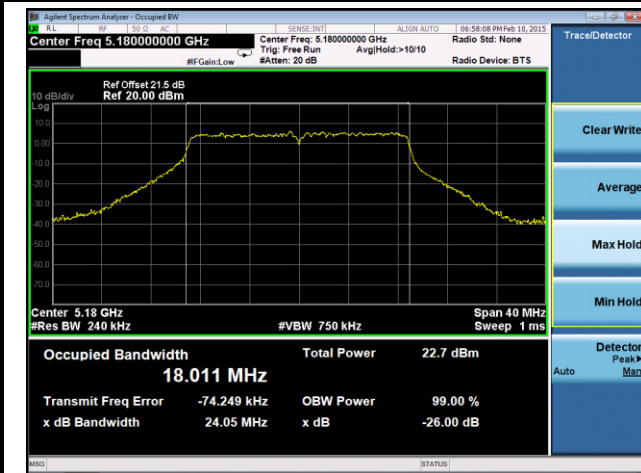

802.11ac-VHT20 26dB Bandwidth & 99% Bandwidth - Ant 2 / Ant 0 + 1 + 2 + 3

Channel 36 (5180MHz)