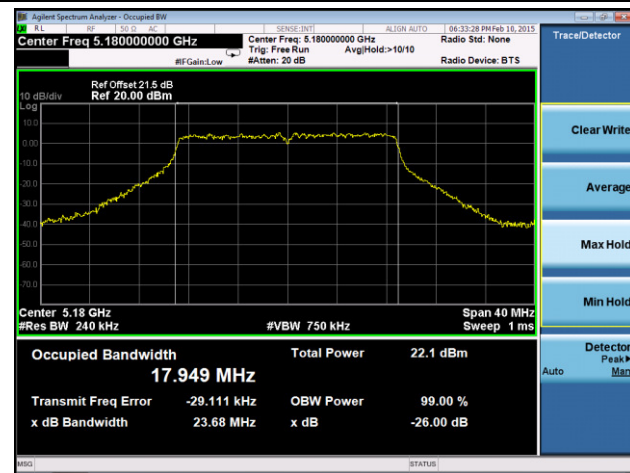

802.11n-HT20 26dB Bandwidth & 99% Bandwidth - Ant 2 / Ant 0 + 1 + 2 + 3

Channel 36 (5180MHz)