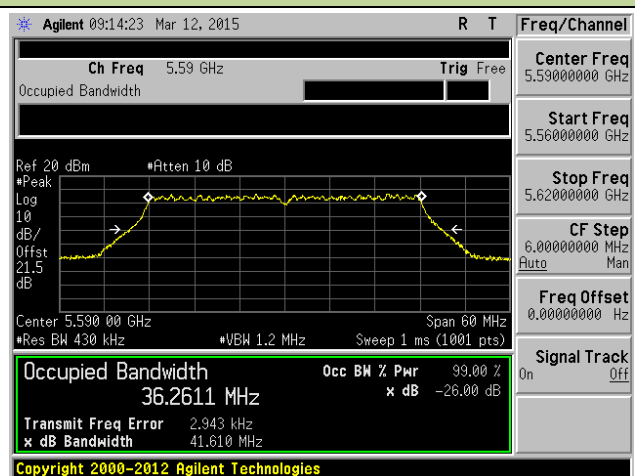

Channel 118 (5590MHz)