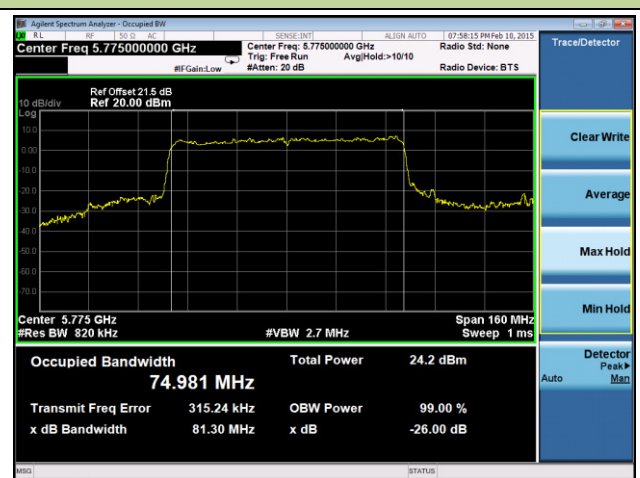

Channel 155 (5775MHz)