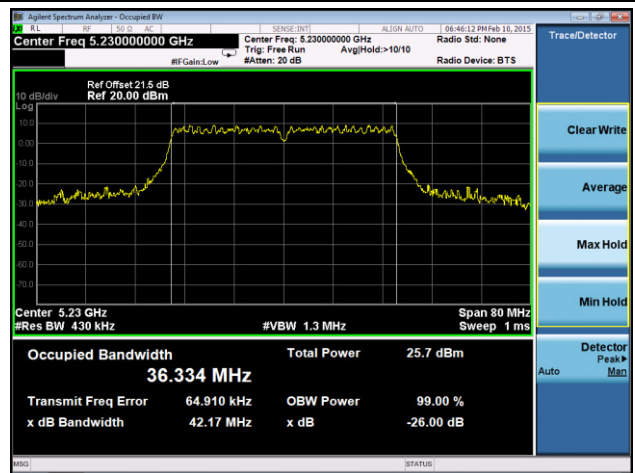

Channel 46 (5230MHz)