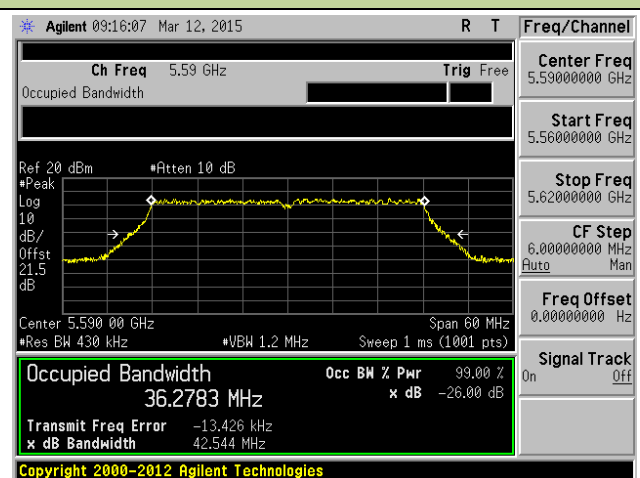

Channel 118 (5590MHz)