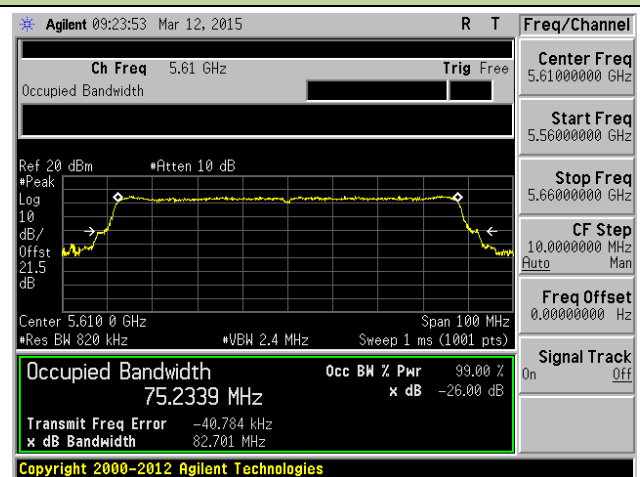

Channel 122 (5610MHz)