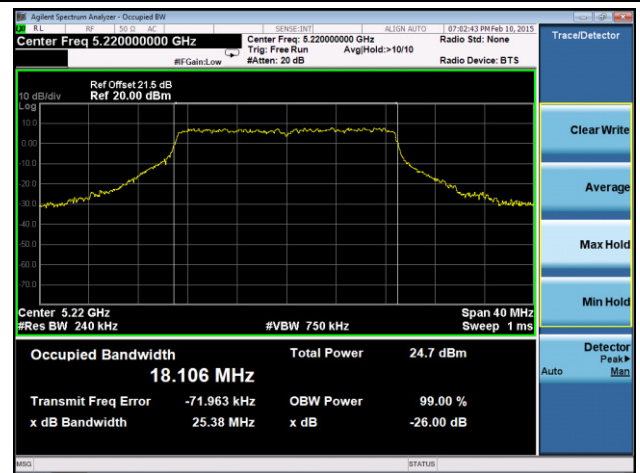

**802.11ac-VHT20 26dB Bandwidth & 99% Bandwidth - Ant 1 / Ant 0 + 1 + 2 + 3**
**Channel 36 (5180MHz)**

**Channel 44 (5220MHz)**

**Channel 48 (5240MHz)**

**Channel 52 (5260MHz)**

**Channel 60 (5300MHz)**

**Channel 64 (5320MHz)**