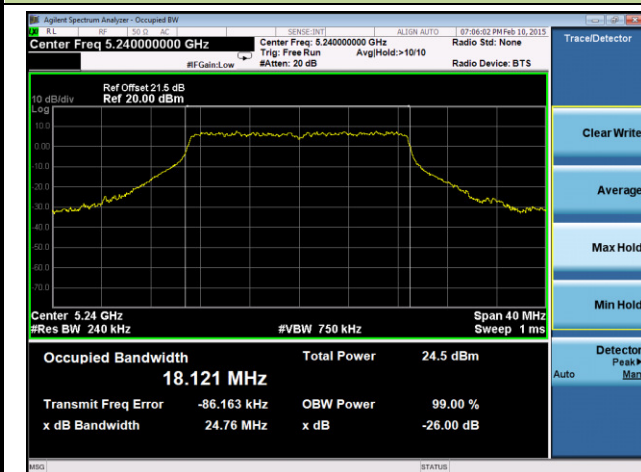

**802.11ac-VHT20 26dB Bandwidth & 99% Bandwidth - Ant 1 / Ant 0 + 1 + 2 + 3**
**Channel 36 (5180MHz)**

**Channel 44 (5220MHz)**

**Channel 48 (5240MHz)**

**Channel 52 (5260MHz)**

**Channel 60 (5300MHz)**

**Channel 64 (5320MHz)**

### Channel 165 (5825MHz)

**802.11ac-VHT40 26dB Bandwidth & 99% Bandwidth - Ant 1 / Ant 0 + 1 + 2 + 3**
**Channel 38 (5190MHz)**

**Channel 46 (5230MHz)**

**Channel 54 (5270MHz)**

**Channel 62 (5310MHz)**

**Channel 102 (5510MHz)**