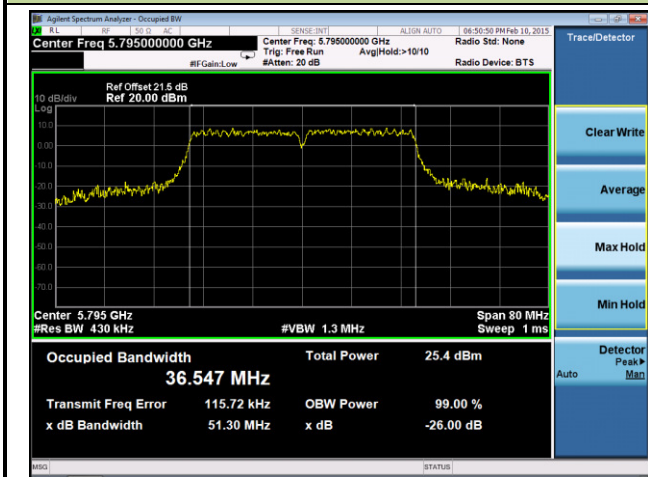

Channel 159 (5795 MHz)