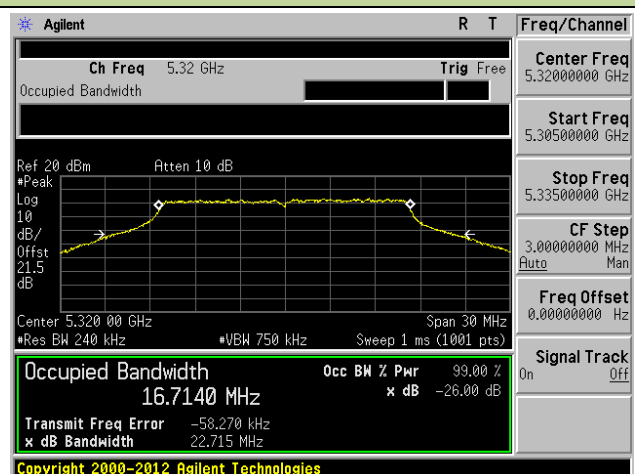

Channel 64 (5320MHz)