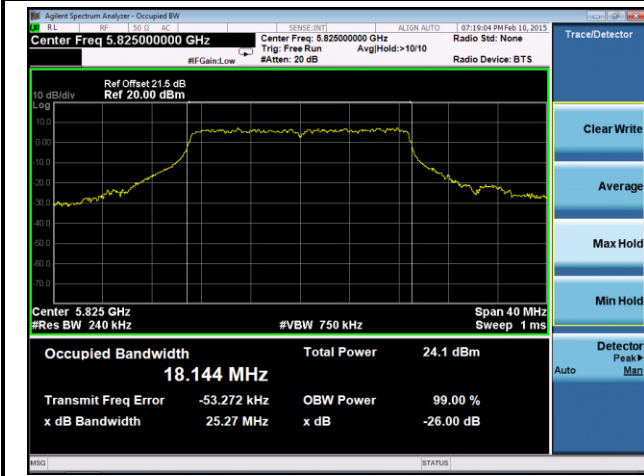

Channel 165 (5825MHz)