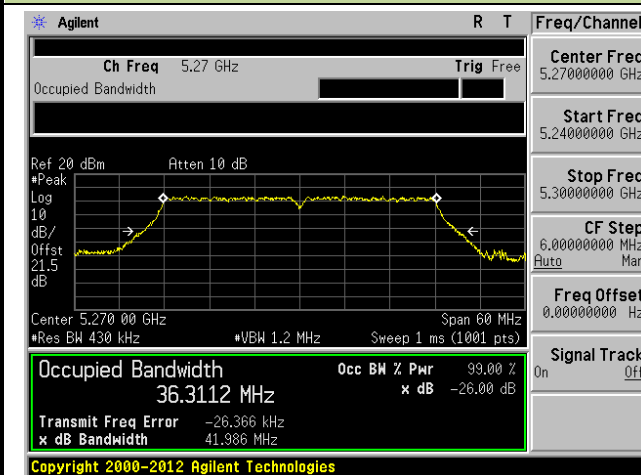

**802.11ac-VHT20 26dB Bandwidth & 99% Bandwidth - Ant 1 / Ant 0 + 1 + 2 + 3**
**Channel 36 (5180MHz)**

**Channel 44 (5220MHz)**

**Channel 48 (5240MHz)**

**Channel 52 (5260MHz)**

**Channel 60 (5300MHz)**

**Channel 64 (5320MHz)**

### Channel 165 (5825MHz)

**802.11ac-VHT40 26dB Bandwidth & 99% Bandwidth - Ant 1 / Ant 0 + 1 + 2 + 3**
**Channel 38 (5190MHz)**

**Channel 46 (5230MHz)**

**Channel 54 (5270MHz)**

**Channel 62 (5310MHz)**

**Channel 102 (5510MHz)**