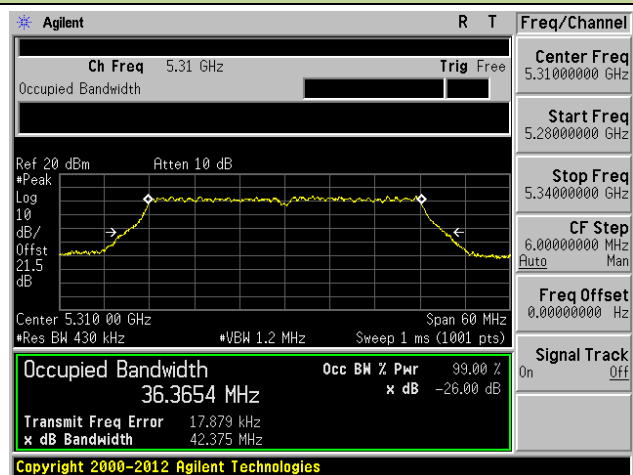

Channel 62 (5310MHz)