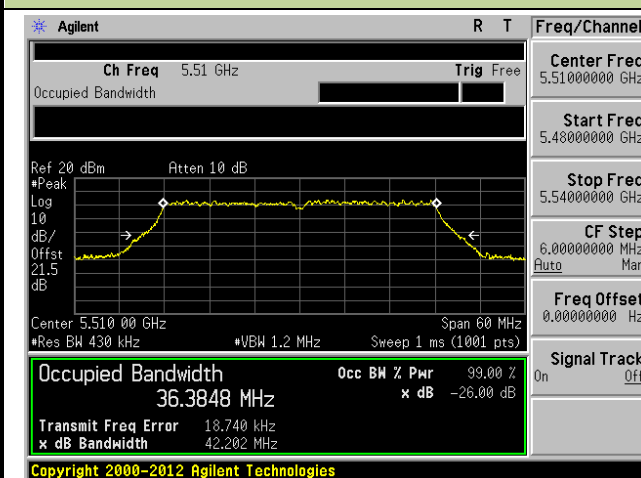

Channel 102 (5510MHz)