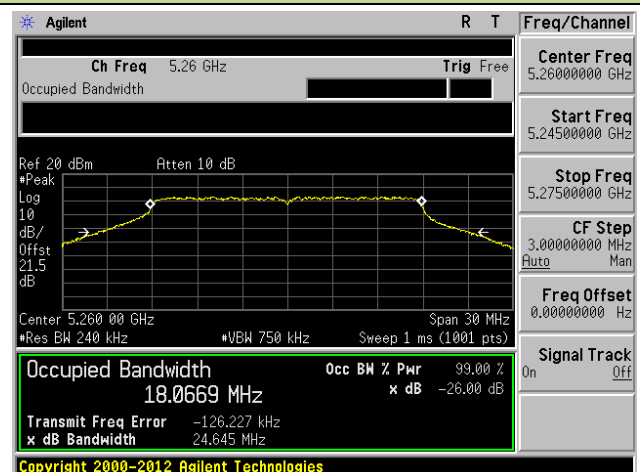

**802.11ac-VHT20 26dB Bandwidth & 99% Bandwidth - Ant 1 / Ant 0 + 1 + 2 + 3**
**Channel 36 (5180MHz)**

**Channel 44 (5220MHz)**

**Channel 48 (5240MHz)**

**Channel 52 (5260MHz)**

**Channel 60 (5300MHz)**

**Channel 64 (5320MHz)**

### Channel 165 (5825MHz)

**802.11ac-VHT40 26dB Bandwidth & 99% Bandwidth - Ant 1 / Ant 0 + 1 + 2 + 3**
**Channel 38 (5190MHz)**

**Channel 46 (5230MHz)**

**Channel 54 (5270MHz)**

**Channel 62 (5310MHz)**

**Channel 102 (5510MHz)**

**Channel 118 (5590MHz)**

**802.11ac-VHT80 26dB Bandwidth & 99% Bandwidth - Ant 1 / Ant 0 + 1 + 2 + 3**
**Channel 42 (5210MHz)**

**Channel 58 (5290MHz)**

**Channel 106 (5530MHz)**

**Channel 122 (5610MHz)**