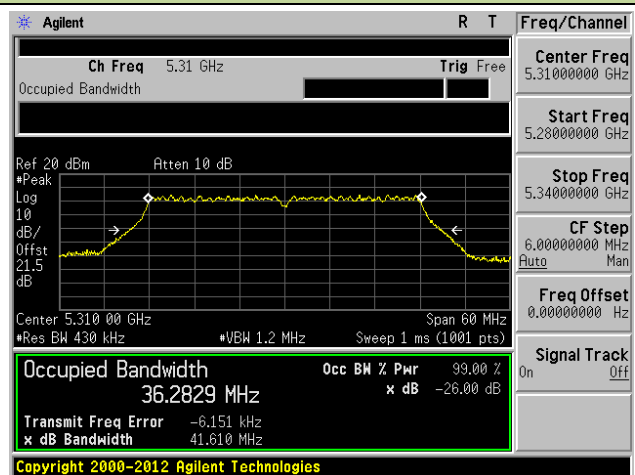

Channel 62 (5310MHz)