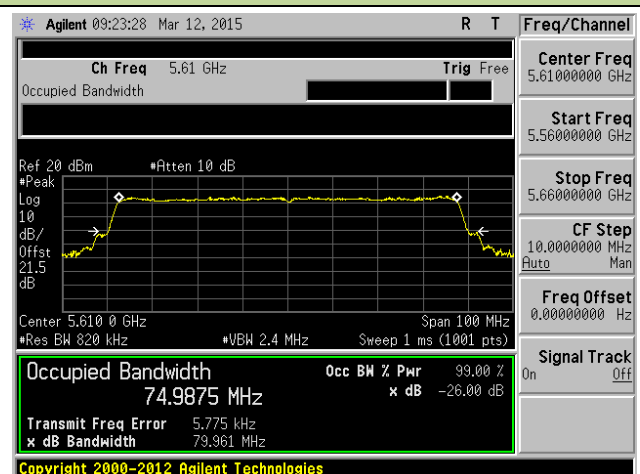

**802.11ac-VHT20 26dB Bandwidth & 99% Bandwidth - Ant 1 / Ant 0 + 1 + 2 + 3**
**Channel 36 (5180MHz)**

**Channel 44 (5220MHz)**

**Channel 48 (5240MHz)**

**Channel 52 (5260MHz)**

**Channel 60 (5300MHz)**

**Channel 64 (5320MHz)**

### Channel 165 (5825MHz)

**802.11ac-VHT40 26dB Bandwidth & 99% Bandwidth - Ant 1 / Ant 0 + 1 + 2 + 3**
**Channel 38 (5190MHz)**

**Channel 46 (5230MHz)**

**Channel 54 (5270MHz)**

**Channel 62 (5310MHz)**

**Channel 102 (5510MHz)**

**Channel 118 (5590MHz)**

**802.11ac-VHT80 26dB Bandwidth & 99% Bandwidth - Ant 1 / Ant 0 + 1 + 2 + 3**
**Channel 42 (5210MHz)**

**Channel 58 (5290MHz)**

**Channel 106 (5530MHz)**

**Channel 122 (5610MHz)**