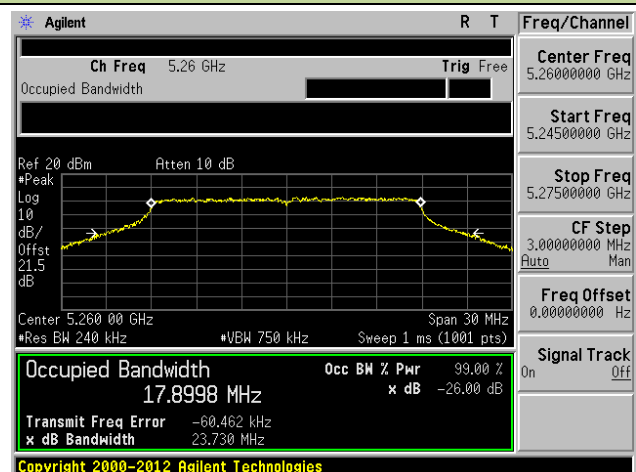

Channel 52 (5260MHz)