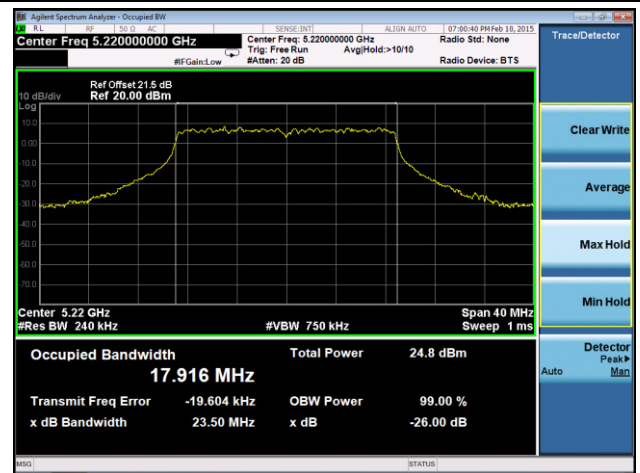

Channel 44 (5220MHz)