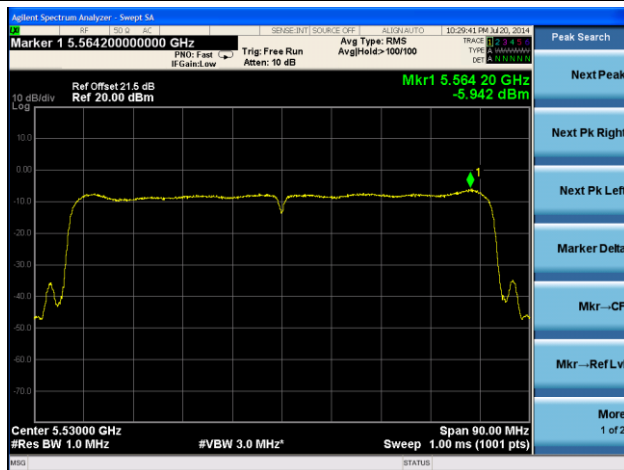

Channel 118 (5550MHz)

Channel 134 (5670MHz)

802.11ac-VHT40 PSD - Ant 1 / Ant 0 + 1 + 2 + 3, Beam Forming

Channel 38 (5190MHz)

Channel 46 (5230MHz)

802.11ac-VHT80 PSD - Ant 1 / Ant 0 + 1 + 2 + 3, Beam Forming

Channel 42 (5210MHz)

Channel 58 (5290MHz)

Channel 106 (5530MHz)

Channel 138 (5690MHz)

802.11n-HT20 PSD - Ant 2 / Ant 0 + 1 + 2 + 3, Beam Forming

Channel 36 (5180MHz)

Channel 44 (5220MHz)

Channel 48 (5240MHz)