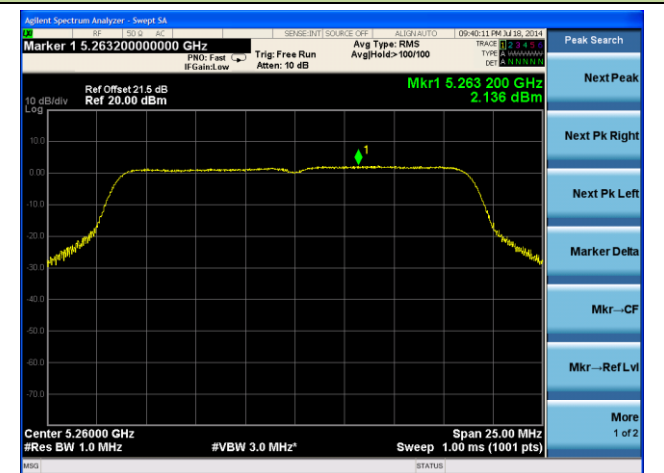

Channel 52 (5260MHz)