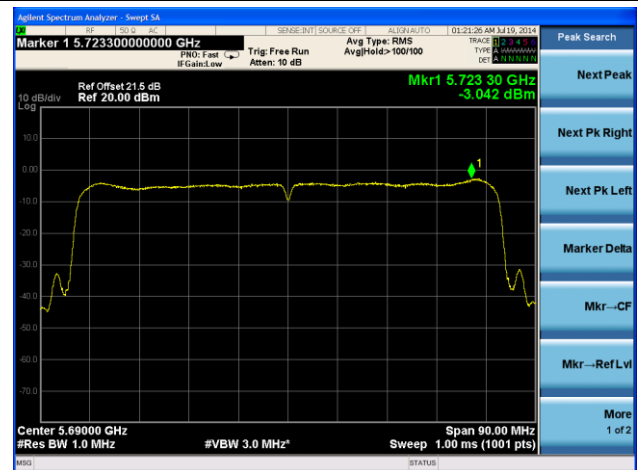

Channel 42 (5210MHz)

Channel 58 (5290MHz)

Channel 106 (5530MHz)

Channel 138 (5690MHz)

802.11n-HT20 PSD - Ant 2 / Ant 0 + 1 + 2 + 3, Beam Forming

Channel 36 (5180MHz)

Channel 44 (5220MHz)

Channel 48 (5240MHz)

Channel 52 (5260MHz)

Channel 60 (5300MHz)

Channel 64 (5320MHz)

Channel 48 (5240MHz)

Channel 52 (5260MHz)

Channel 60 (5300MHz)

Channel 64 (5320MHz)

Channel 100 (5500MHz)