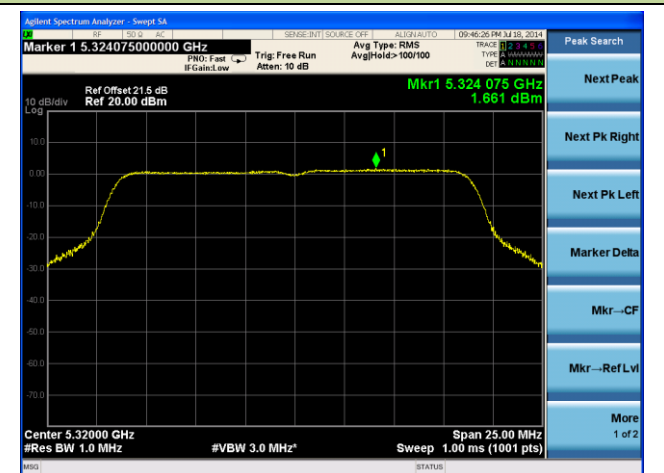

Channel 42 (5210MHz)

Channel 58 (5290MHz)

Channel 106 (5530MHz)

Channel 138 (5690MHz)

802.11n-HT20 PSD - Ant 2 / Ant 0 + 1 + 2 + 3, Beam Forming

Channel 36 (5180MHz)

Channel 44 (5220MHz)

Channel 48 (5240MHz)

Channel 52 (5260MHz)

Channel 60 (5300MHz)

Channel 64 (5320MHz)

Channel 48 (5240MHz)

Channel 52 (5260MHz)

Channel 60 (5300MHz)

Channel 64 (5320MHz)

Channel 100 (5500MHz)