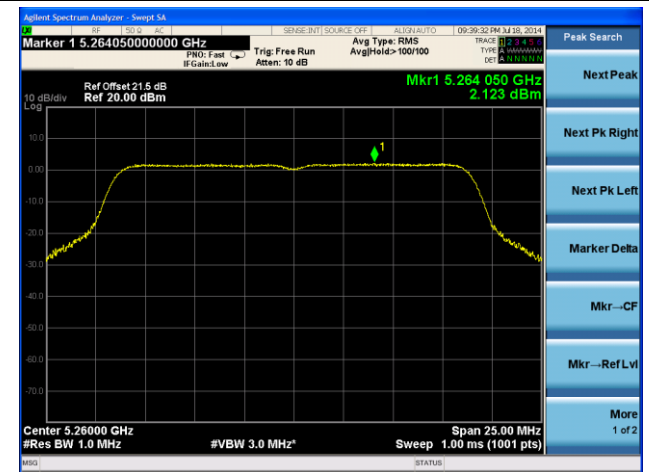

802.11n-HT20 PSD - Ant 1 / Ant 0 + 1 + 2 + 3, Beam Forming

Channel 36 (5180MHz)

Channel 44 (5220MHz)

Channel 48 (5240MHz)

Channel 52 (5260MHz)

Channel 60 (5300MHz)

Channel 64 (5320MHz)

Channel 102 (5510MHz)

Channel 118 (5550MHz)

Channel 134 (5670MHz)

802.11ac-VHT40 PSD - Ant 1 / Ant 0 + 1 + 2 + 3, Beam Forming

Channel 38 (5190MHz)

Channel 46 (5230MHz)

802.11ac-VHT80 PSD - Ant 1 / Ant 0 + 1 + 2 + 3, Beam Forming