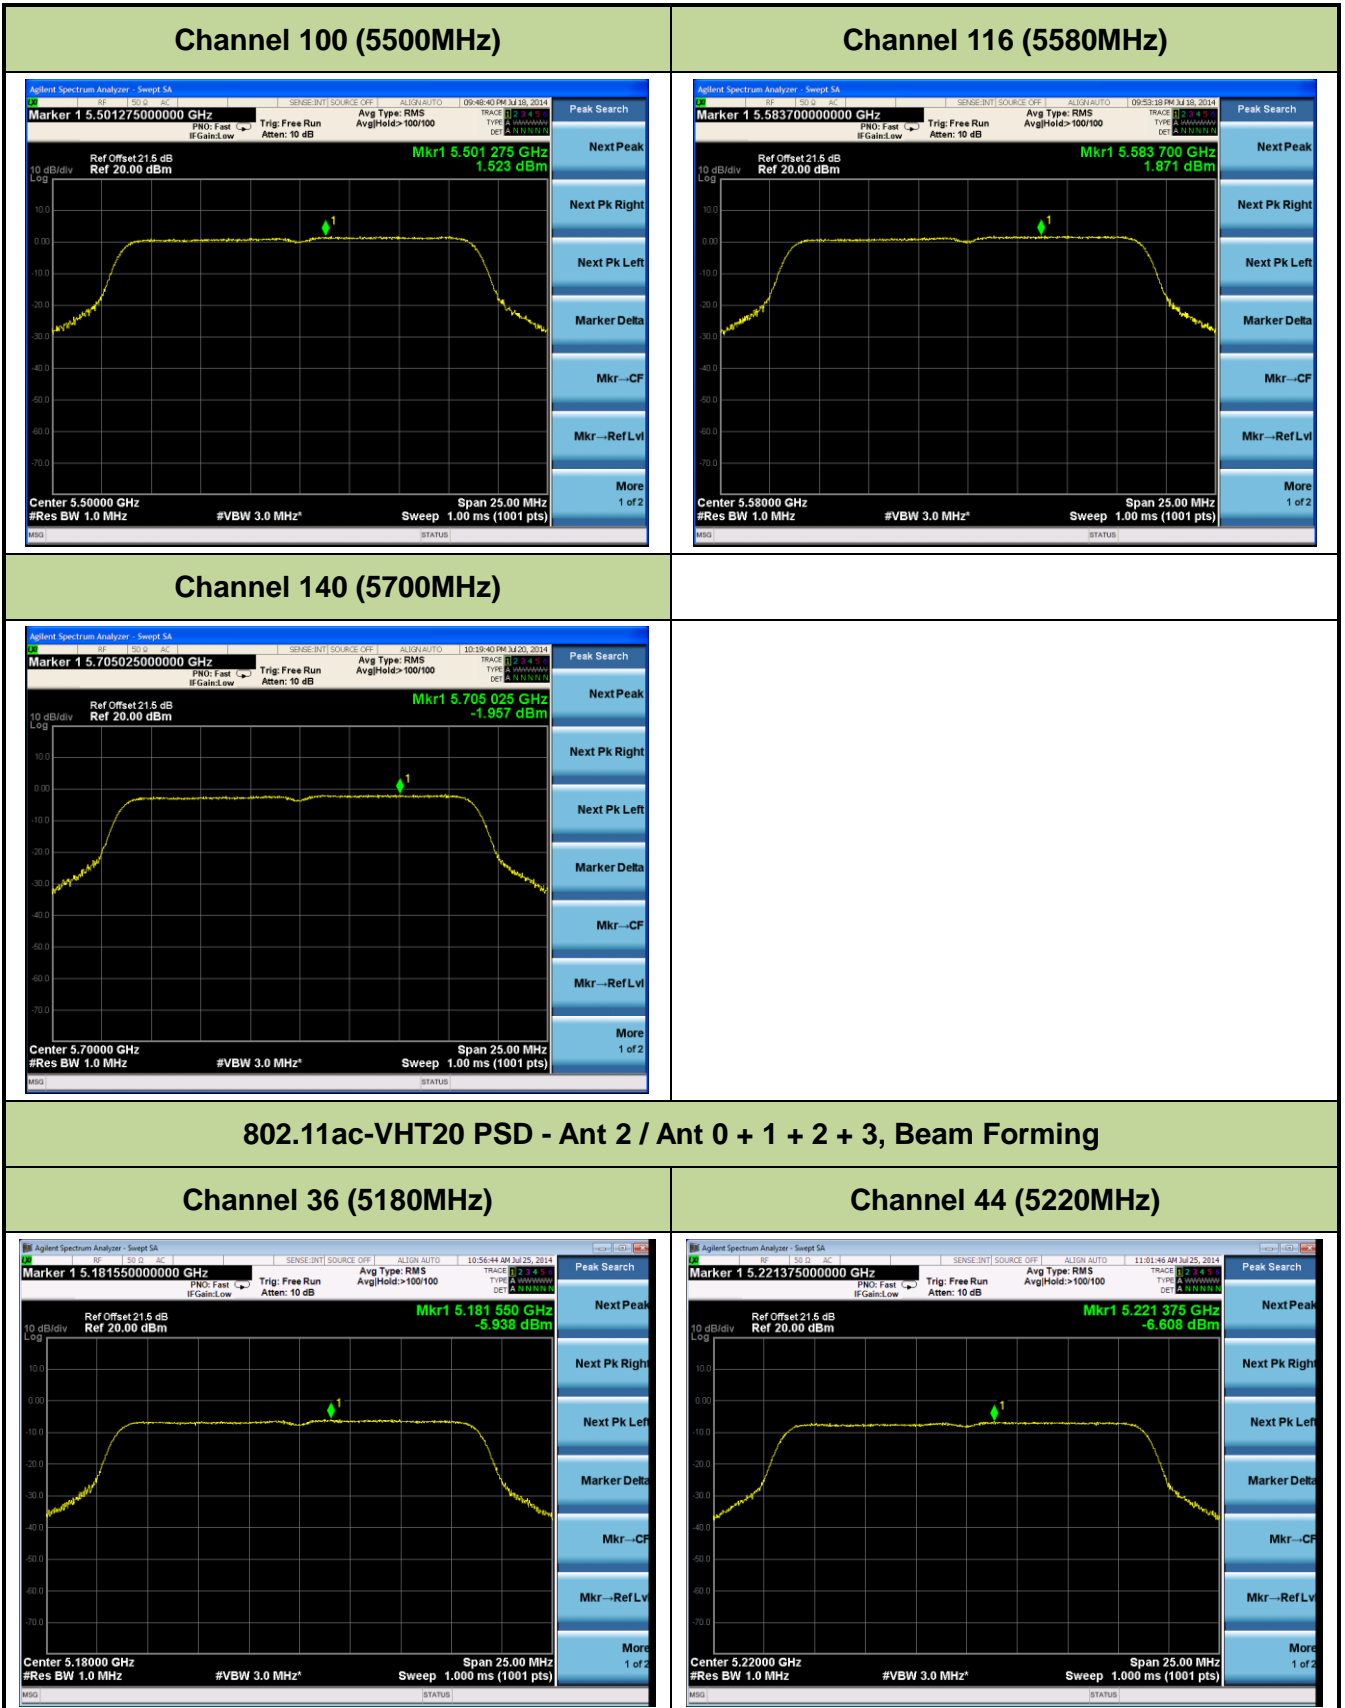

Channel 42 (5210MHz)

Channel 58 (5290MHz)

Channel 106 (5530MHz)

Channel 138 (5690MHz)

802.11n-HT20 PSD - Ant 2 / Ant 0 + 1 + 2 + 3, Beam Forming

Channel 36 (5180MHz)

Channel 44 (5220MHz)

Channel 48 (5240MHz)

Channel 52 (5260MHz)

Channel 60 (5300MHz)

Channel 64 (5320MHz)

Channel 48 (5240MHz)

Channel 52 (5260MHz)

Channel 60 (5300MHz)

Channel 64 (5320MHz)

Channel 100 (5500MHz)

Channel 116 (5580MHz)

Channel 140 (5700MHz)

Channel 144 (5720MHz)

802.11n-HT40 PSD - Ant 2 / Ant 0 + 1 + 2 + 3, Beam Forming

Channel 38 (5190MHz)

Channel 46 (5230MHz)

Channel 54 (5270MHz)

Channel 62 (5310MHz)

Channel 102 (5510MHz)

Channel 118 (5550MHz)

Channel 134 (5670MHz)

802.11ac-VHT40 PSD - Ant 2 / Ant 0 + 1 + 2 + 3, Beam Forming

Channel 38 (5190MHz)

Channel 46 (5230MHz)