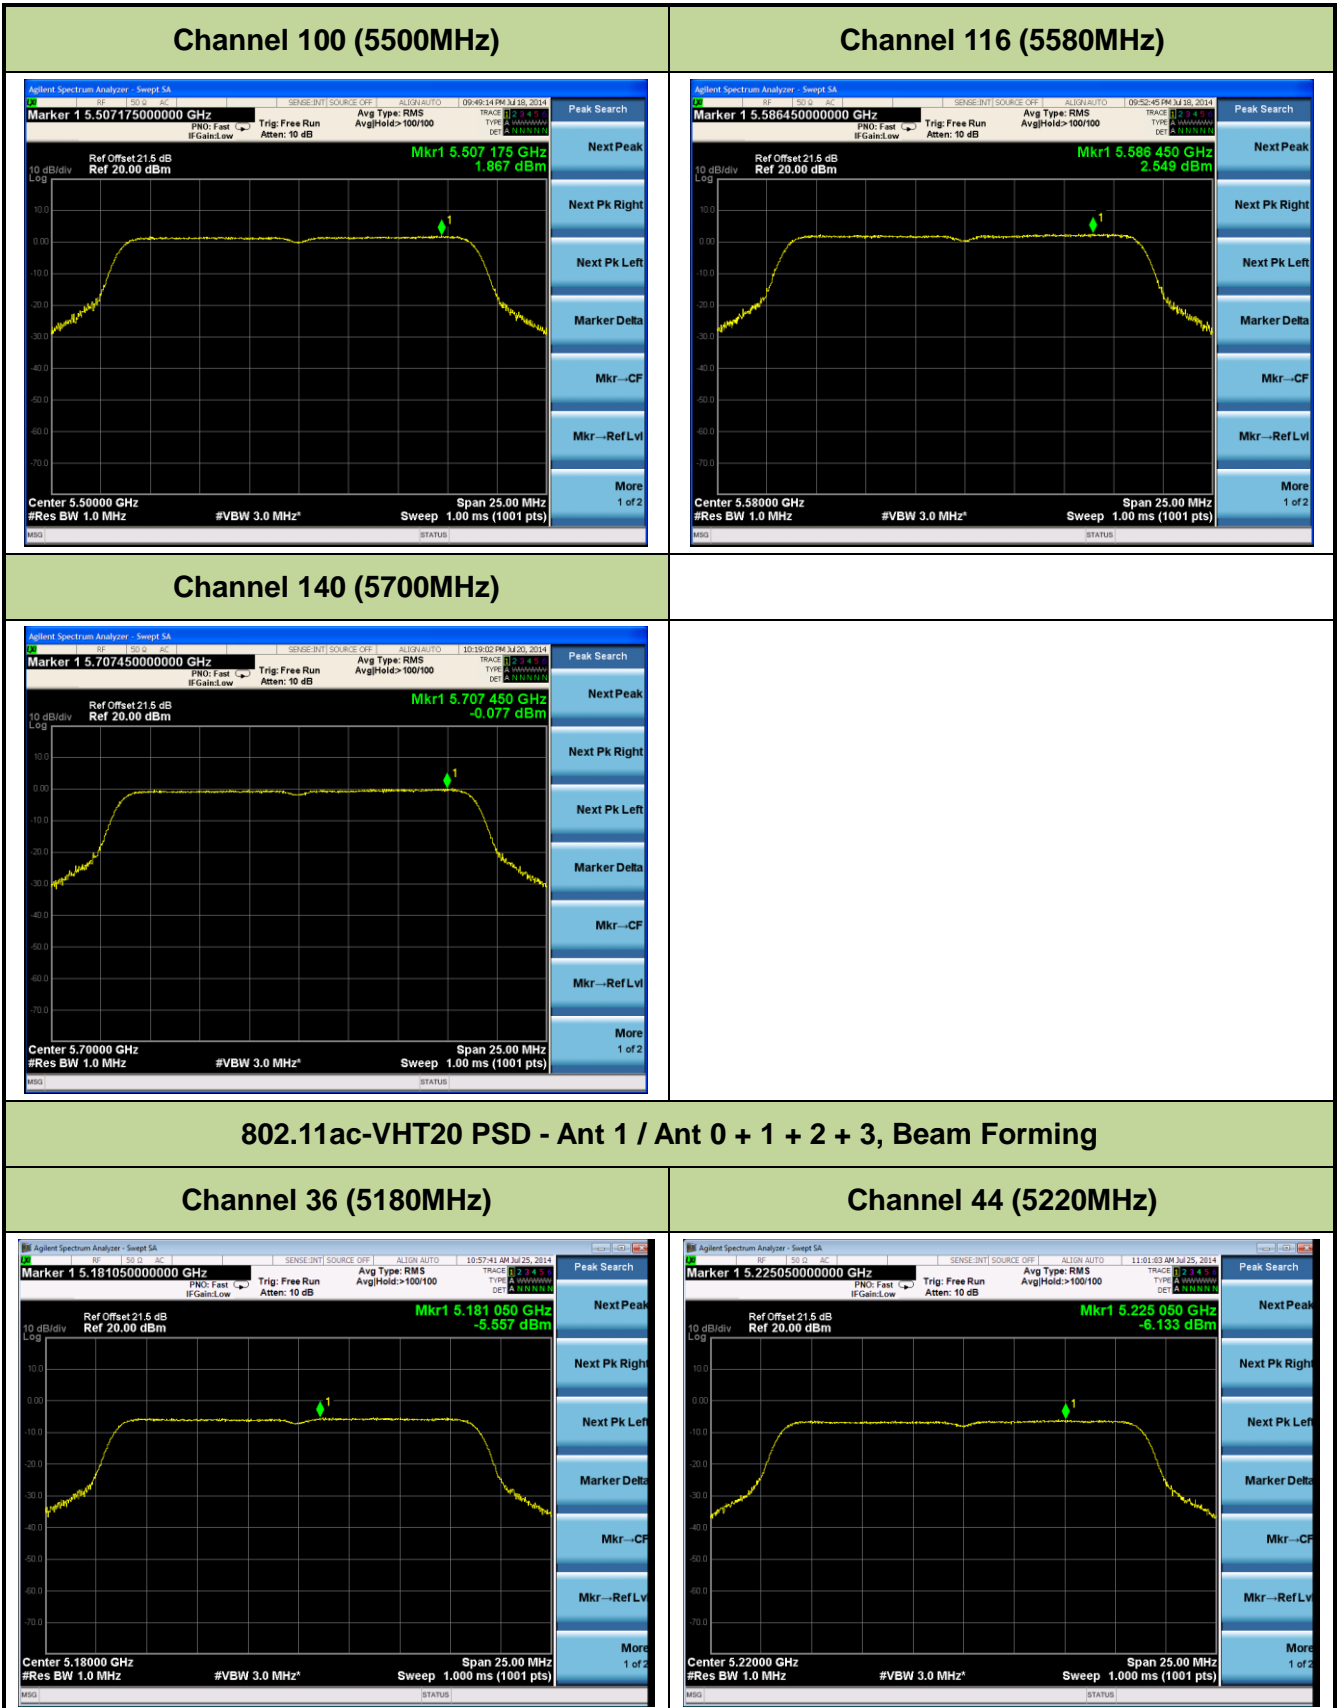

802.11n-HT20 PSD - Ant 1 / Ant 0 + 1 + 2 + 3, Beam Forming

Channel 36 (5180MHz)

Channel 44 (5220MHz)

Channel 48 (5240MHz)

Channel 52 (5260MHz)

Channel 60 (5300MHz)

Channel 64 (5320MHz)

Channel 102 (5510MHz)

Channel 118 (5550MHz)

Channel 134 (5670MHz)

802.11ac-VHT40 PSD - Ant 1 / Ant 0 + 1 + 2 + 3, Beam Forming

Channel 38 (5190MHz)

Channel 46 (5230MHz)

802.11ac-VHT80 PSD - Ant 1 / Ant 0 + 1 + 2 + 3, Beam Forming

Channel 42 (5210MHz)

Channel 58 (5290MHz)

Channel 106 (5530MHz)

Channel 138 (5690MHz)

802.11n-HT20 PSD - Ant 2 / Ant 0 + 1 + 2 + 3, Beam Forming

Channel 36 (5180MHz)

Channel 44 (5220MHz)

Channel 48 (5240MHz)