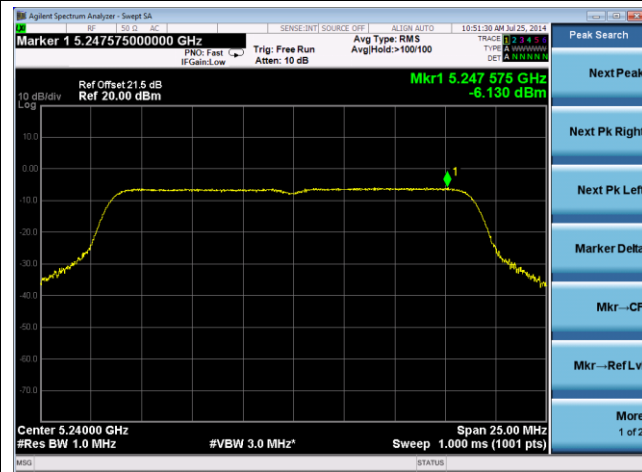

802.11n-HT20 PSD - Ant 1 / Ant 0 + 1 + 2 + 3, Beam Forming

Channel 36 (5180MHz)

Channel 44 (5220MHz)

Channel 48 (5240MHz)

Channel 52 (5260MHz)

Channel 60 (5300MHz)

Channel 64 (5320MHz)

Channel 102 (5510MHz)

Channel 118 (5550MHz)

Channel 134 (5670MHz)

802.11ac-VHT40 PSD - Ant 1 / Ant 0 + 1 + 2 + 3, Beam Forming

Channel 38 (5190MHz)

Channel 46 (5230MHz)

802.11ac-VHT80 PSD - Ant 1 / Ant 0 + 1 + 2 + 3, Beam Forming