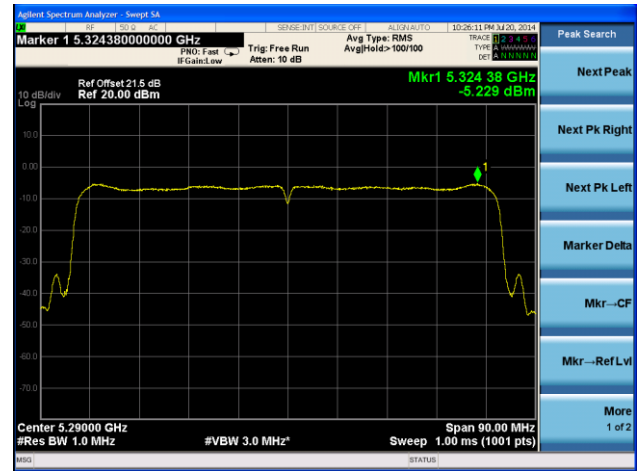

Channel 118 (5550MHz)

Channel 134 (5670MHz)

802.11ac-VHT40 PSD - Ant 1 / Ant 0 + 1 + 2 + 3, Beam Forming

Channel 38 (5190MHz)

Channel 46 (5230MHz)

802.11ac-VHT80 PSD - Ant 1 / Ant 0 + 1 + 2 + 3, Beam Forming

Channel 42 (5210MHz)

Channel 58 (5290MHz)

Channel 106 (5530MHz)

Channel 138 (5690MHz)

802.11n-HT20 PSD - Ant 2 / Ant 0 + 1 + 2 + 3, Beam Forming

Channel 36 (5180MHz)

Channel 44 (5220MHz)

Channel 48 (5240MHz)