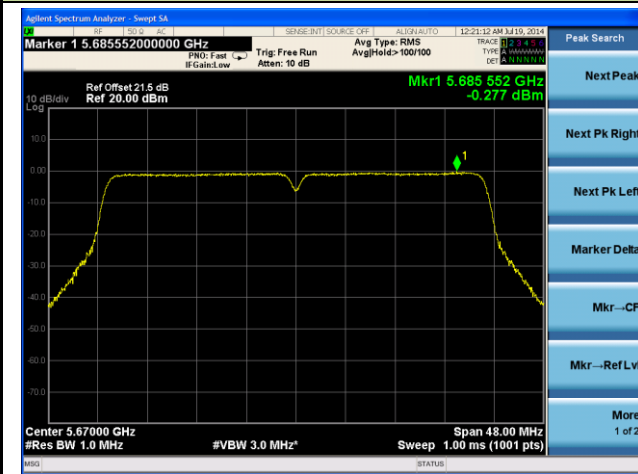

802.11n-HT20 PSD - Ant 1 / Ant 0 + 1 + 2 + 3, Beam Forming

Channel 36 (5180MHz)

Channel 44 (5220MHz)

Channel 48 (5240MHz)

Channel 52 (5260MHz)

Channel 60 (5300MHz)

Channel 64 (5320MHz)

Channel 102 (5510MHz)

Channel 118 (5550MHz)

Channel 134 (5670MHz)

802.11ac-VHT40 PSD - Ant 1 / Ant 0 + 1 + 2 + 3, Beam Forming

Channel 38 (5190MHz)

Channel 46 (5230MHz)

802.11ac-VHT80 PSD - Ant 1 / Ant 0 + 1 + 2 + 3, Beam Forming