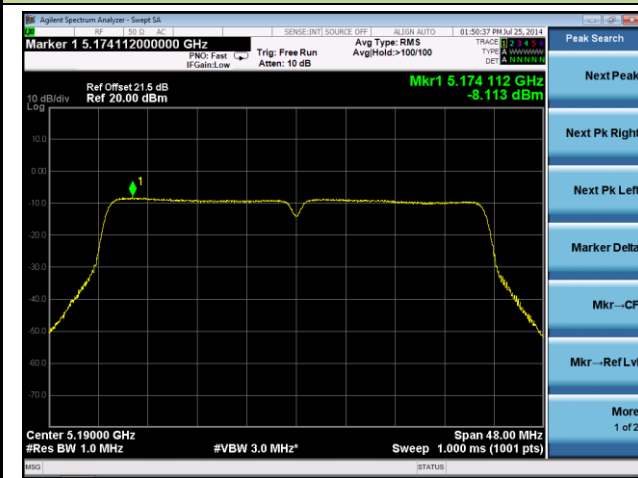

Channel 118 (5550MHz)

Channel 134 (5670MHz)

802.11ac-VHT40 PSD - Ant 1 / Ant 0 + 1 + 2 + 3, Beam Forming

Channel 38 (5190MHz)

Channel 46 (5230MHz)

802.11ac-VHT80 PSD - Ant 1 / Ant 0 + 1 + 2 + 3, Beam Forming

Channel 42 (5210MHz)

Channel 58 (5290MHz)

Channel 106 (5530MHz)

Channel 138 (5690MHz)

802.11n-HT20 PSD - Ant 2 / Ant 0 + 1 + 2 + 3, Beam Forming

Channel 36 (5180MHz)

Channel 44 (5220MHz)

Channel 48 (5240MHz)