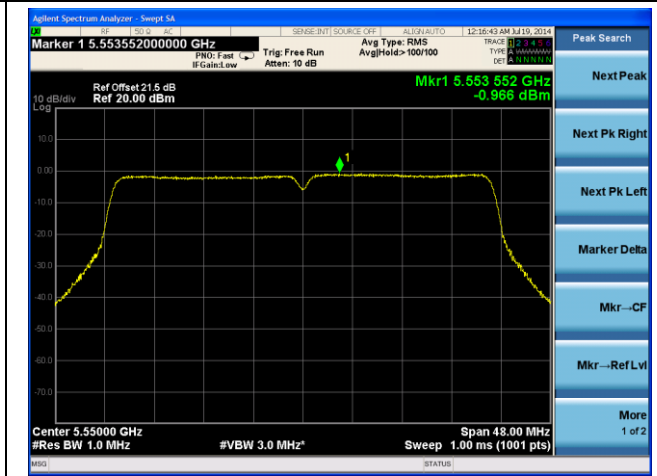

Channel 116 (5580MHz)

Channel 140 (5700MHz)

Channel 144 (5720MHz)

802.11n-HT40 PSD - Ant 2 / Ant 0 + 1 + 2 + 3, Beam Forming

Channel 38 (5190MHz)

Channel 46 (5230MHz)

Channel 54 (5270MHz)

Channel 62 (5310MHz)

Channel 102 (5510MHz)

Channel 118 (5550MHz)

Channel 134 (5670MHz)

802.11ac-VHT40 PSD - Ant 2 / Ant 0 + 1 + 2 + 3, Beam Forming

Channel 38 (5190MHz)

Channel 46 (5230MHz)