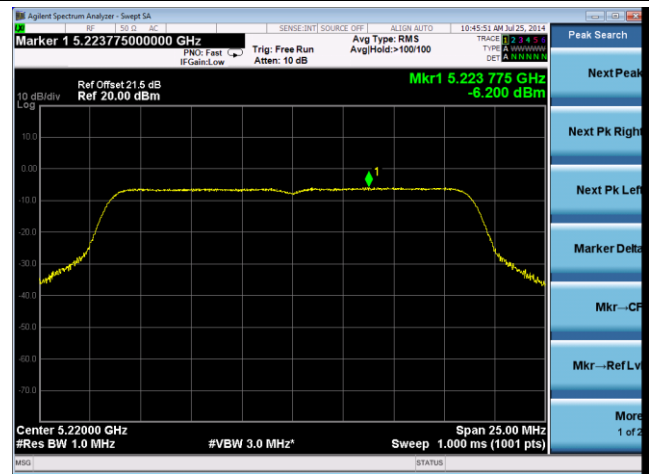

802.11n-HT20 PSD - Ant 1 / Ant 0 + 1 + 2 + 3, Beam Forming

Channel 36 (5180MHz)

Channel 44 (5220MHz)

Channel 48 (5240MHz)

Channel 52 (5260MHz)

Channel 60 (5300MHz)

Channel 64 (5320MHz)

Channel 102 (5510MHz)

Channel 118 (5550MHz)

Channel 134 (5670MHz)

802.11ac-VHT40 PSD - Ant 1 / Ant 0 + 1 + 2 + 3, Beam Forming

Channel 38 (5190MHz)

Channel 46 (5230MHz)

802.11ac-VHT80 PSD - Ant 1 / Ant 0 + 1 + 2 + 3, Beam Forming