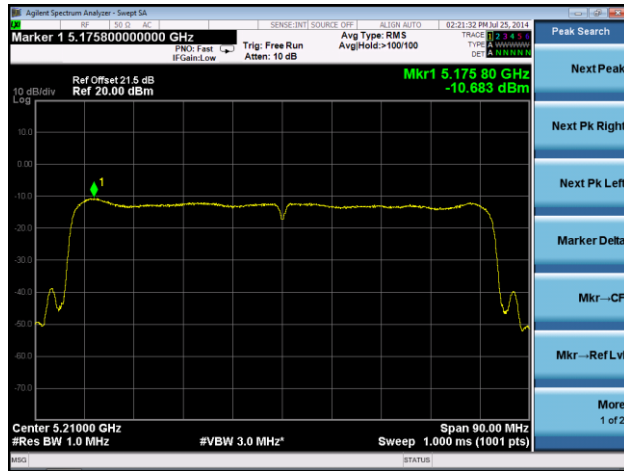

Channel 118 (5550MHz)

Channel 134 (5670MHz)

802.11ac-VHT40 PSD - Ant 1 / Ant 0 + 1 + 2 + 3, Beam Forming

Channel 38 (5190MHz)

Channel 46 (5230MHz)

802.11ac-VHT80 PSD - Ant 1 / Ant 0 + 1 + 2 + 3, Beam Forming

Channel 42 (5210MHz)

Channel 58 (5290MHz)

Channel 106 (5530MHz)

Channel 138 (5690MHz)

802.11n-HT20 PSD - Ant 2 / Ant 0 + 1 + 2 + 3, Beam Forming

Channel 36 (5180MHz)

Channel 44 (5220MHz)

Channel 48 (5240MHz)