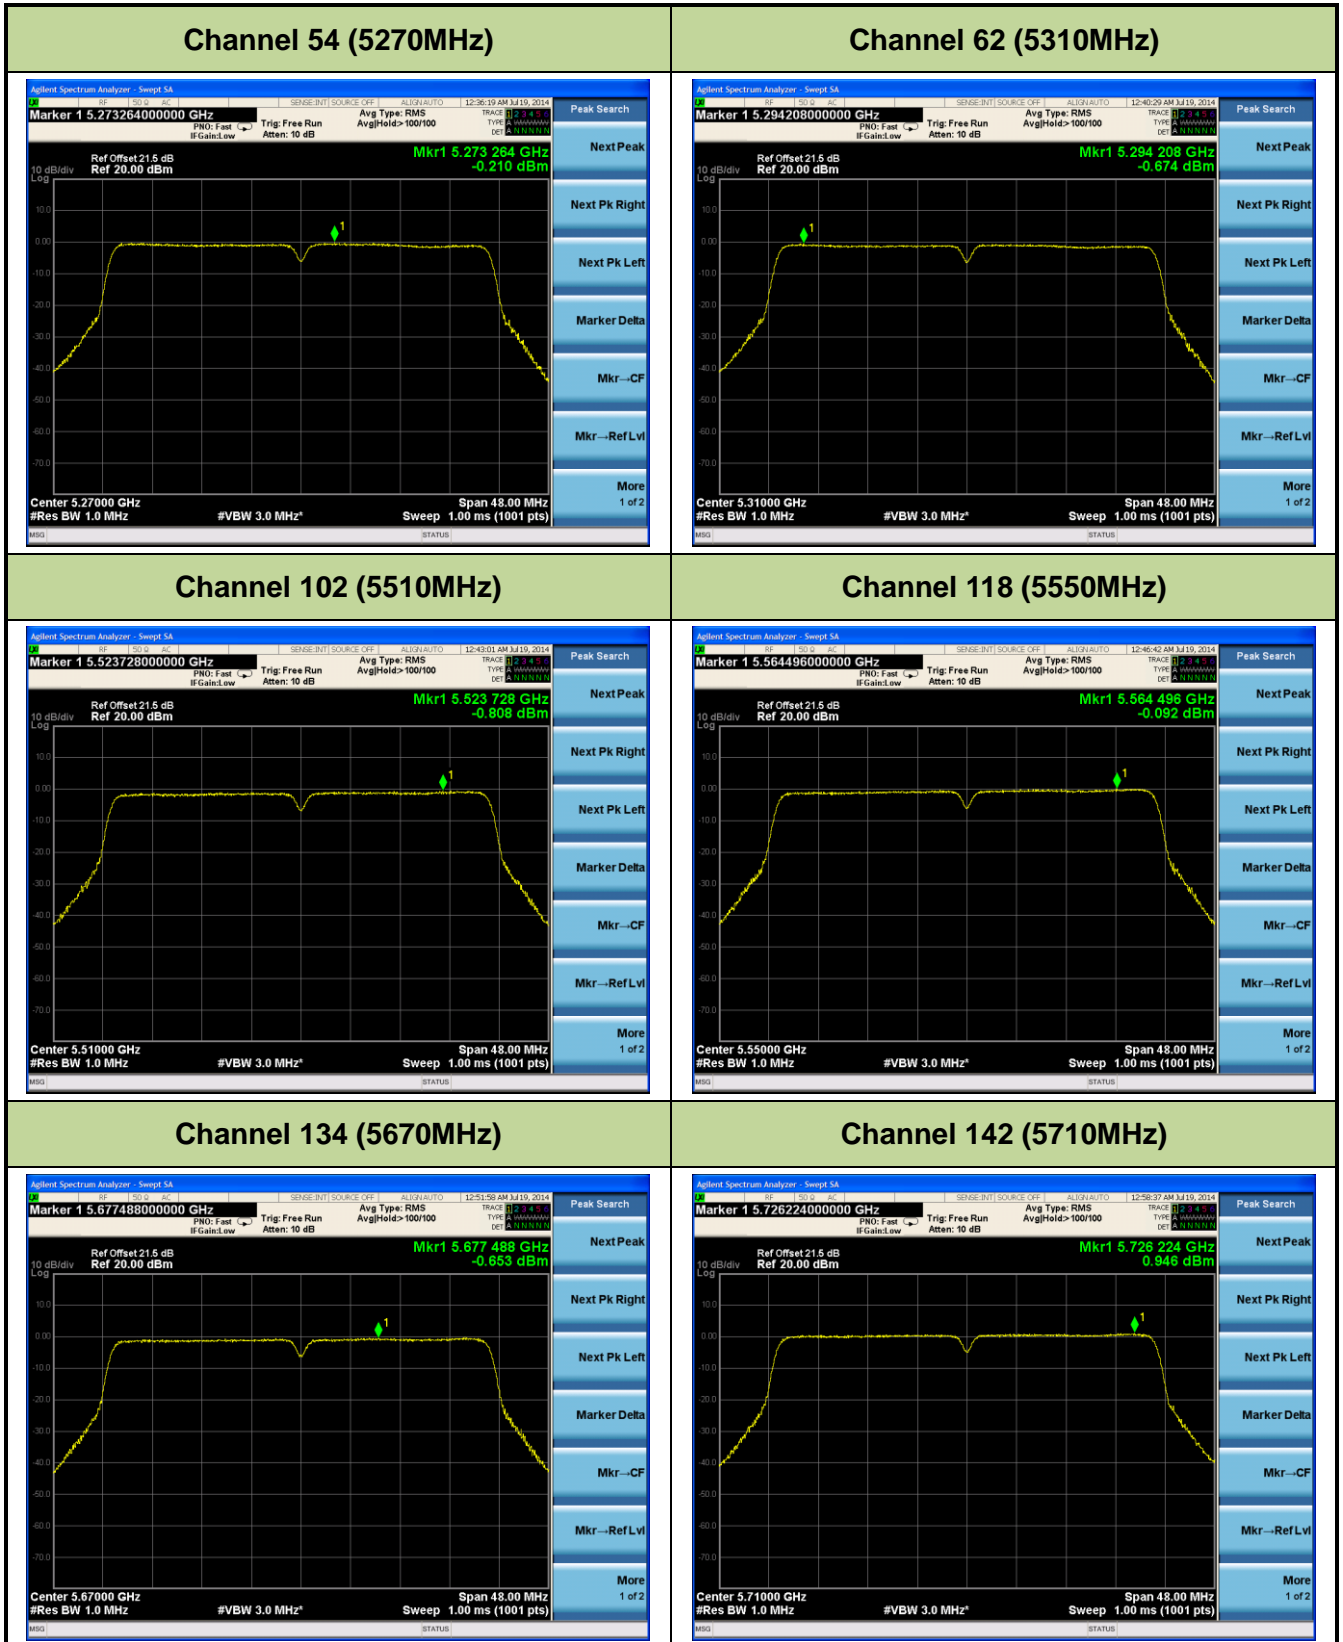

802.11n-HT20 PSD - Ant 1 / Ant 0 + 1 + 2 + 3, Beam Forming

Channel 36 (5180MHz)

Channel 44 (5220MHz)

Channel 48 (5240MHz)

Channel 52 (5260MHz)

Channel 60 (5300MHz)

Channel 64 (5320MHz)

Channel 102 (5510MHz)

Channel 118 (5550MHz)

Channel 134 (5670MHz)

802.11ac-VHT40 PSD - Ant 1 / Ant 0 + 1 + 2 + 3, Beam Forming

Channel 38 (5190MHz)

Channel 46 (5230MHz)

802.11ac-VHT80 PSD - Ant 1 / Ant 0 + 1 + 2 + 3, Beam Forming

Channel 42 (5210MHz)

Channel 58 (5290MHz)

Channel 106 (5530MHz)

Channel 138 (5690MHz)

802.11n-HT20 PSD - Ant 2 / Ant 0 + 1 + 2 + 3, Beam Forming

Channel 36 (5180MHz)

Channel 44 (5220MHz)

Channel 48 (5240MHz)

Channel 52 (5260MHz)

Channel 60 (5300MHz)

Channel 64 (5320MHz)

Channel 48 (5240MHz)

Channel 52 (5260MHz)

Channel 60 (5300MHz)

Channel 64 (5320MHz)

Channel 100 (5500MHz)