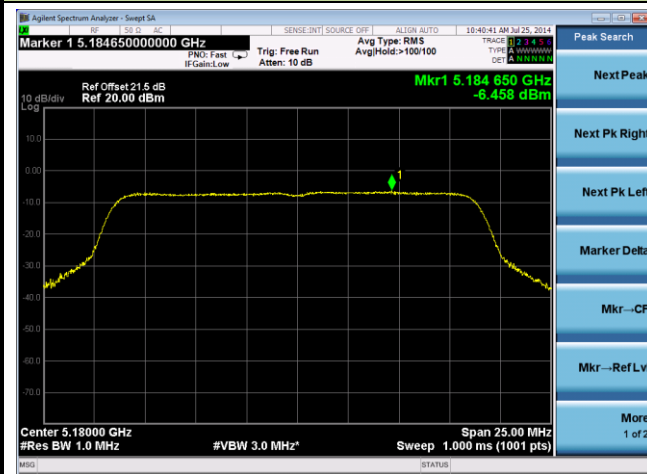

Channel 42 (5210MHz)

Channel 58 (5290MHz)

Channel 106 (5530MHz)

Channel 138 (5690MHz)

802.11n-HT20 PSD - Ant 2 / Ant 0 + 1 + 2 + 3, Beam Forming

Channel 36 (5180MHz)

Channel 44 (5220MHz)

Channel 48 (5240MHz)