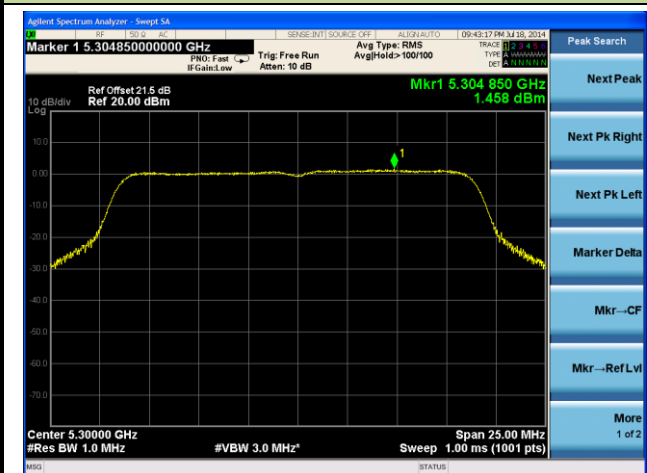

Channel 42 (5210MHz)

Channel 58 (5290MHz)

Channel 106 (5530MHz)

Channel 138 (5690MHz)

802.11n-HT20 PSD - Ant 2 / Ant 0 + 1 + 2 + 3, Beam Forming

Channel 36 (5180MHz)

Channel 44 (5220MHz)

Channel 48 (5240MHz)

Channel 52 (5260MHz)

Channel 60 (5300MHz)

Channel 64 (5320MHz)

Channel 48 (5240MHz)

Channel 52 (5260MHz)

Channel 60 (5300MHz)

Channel 64 (5320MHz)

Channel 100 (5500MHz)