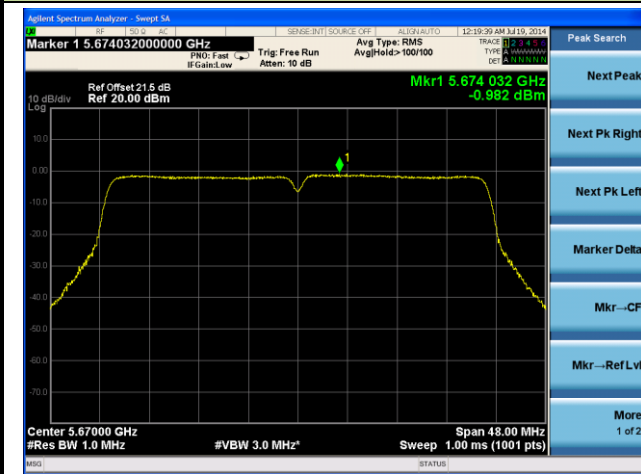

Channel 116 (5580MHz)

Channel 140 (5700MHz)

Channel 144 (5720MHz)

802.11n-HT40 PSD - Ant 2 / Ant 0 + 1 + 2 + 3, Beam Forming

Channel 38 (5190MHz)

Channel 46 (5230MHz)

Channel 54 (5270MHz)

Channel 62 (5310MHz)

Channel 102 (5510MHz)

Channel 118 (5550MHz)

Channel 134 (5670MHz)

802.11ac-VHT40 PSD - Ant 2 / Ant 0 + 1 + 2 + 3, Beam Forming

Channel 38 (5190MHz)

Channel 46 (5230MHz)