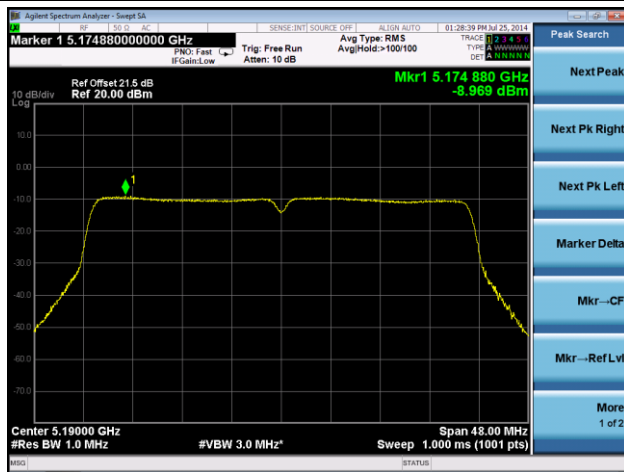

Channel 116 (5580MHz)

Channel 140 (5700MHz)

Channel 144 (5720MHz)

802.11n-HT40 PSD - Ant 2 / Ant 0 + 1 + 2 + 3, Beam Forming

Channel 38 (5190MHz)

Channel 46 (5230MHz)

Channel 54 (5270MHz)

Channel 62 (5310MHz)

Channel 102 (5510MHz)

Channel 118 (5550MHz)

Channel 134 (5670MHz)

802.11ac-VHT40 PSD - Ant 2 / Ant 0 + 1 + 2 + 3, Beam Forming

Channel 38 (5190MHz)

Channel 46 (5230MHz)