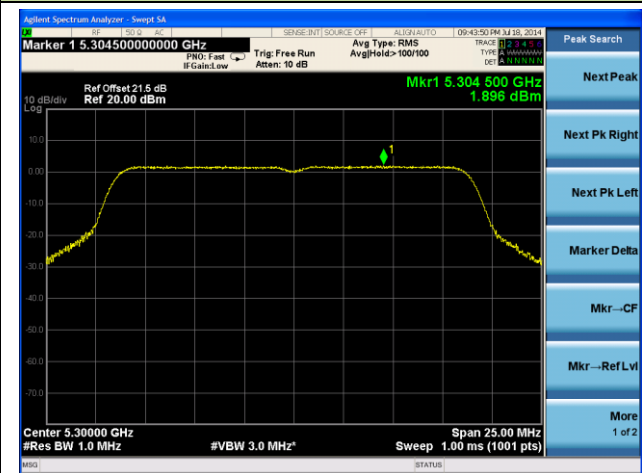

802.11n-HT20 PSD - Ant 1 / Ant 0 + 1 + 2 + 3, Beam Forming

Channel 36 (5180MHz)

Channel 44 (5220MHz)

Channel 48 (5240MHz)

Channel 52 (5260MHz)

Channel 60 (5300MHz)

Channel 64 (5320MHz)

Channel 102 (5510MHz)

Channel 118 (5550MHz)

Channel 134 (5670MHz)

802.11ac-VHT40 PSD - Ant 1 / Ant 0 + 1 + 2 + 3, Beam Forming

Channel 38 (5190MHz)

Channel 46 (5230MHz)

802.11ac-VHT80 PSD - Ant 1 / Ant 0 + 1 + 2 + 3, Beam Forming