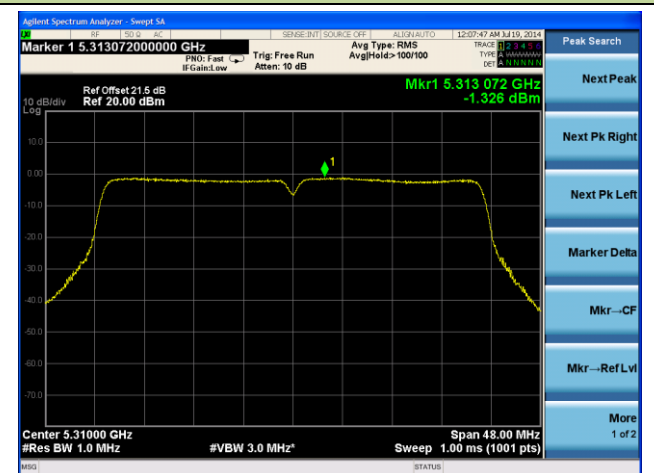

Channel 52 (5260MHz)

Channel 60 (5300MHz)

Channel 64 (5320MHz)

Channel 48 (5240MHz)

Channel 52 (5260MHz)

Channel 60 (5300MHz)

Channel 64 (5320MHz)

Channel 100 (5500MHz)

Channel 116 (5580MHz)

Channel 140 (5700MHz)

Channel 144 (5720MHz)

802.11n-HT40 PSD - Ant 2 / Ant 0 + 1 + 2 + 3, Beam Forming

Channel 38 (5190MHz)

Channel 46 (5230MHz)

Channel 54 (5270MHz)

Channel 62 (5310MHz)

Channel 102 (5510MHz)

Channel 118 (5550MHz)

Channel 134 (5670MHz)

802.11ac-VHT40 PSD - Ant 2 / Ant 0 + 1 + 2 + 3, Beam Forming

Channel 38 (5190MHz)

Channel 46 (5230MHz)