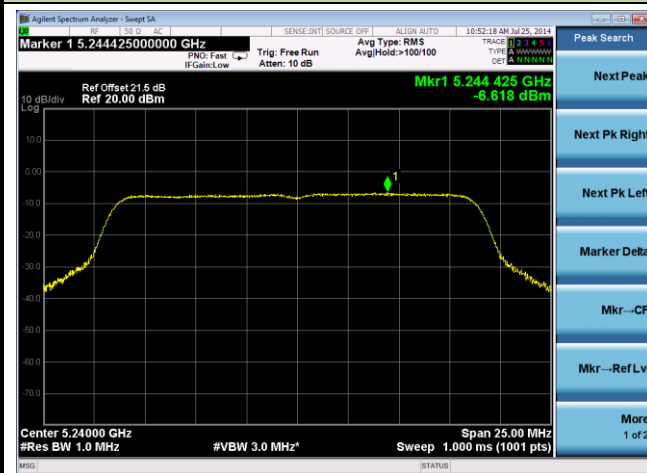

Channel 42 (5210MHz)

Channel 58 (5290MHz)

Channel 106 (5530MHz)

Channel 138 (5690MHz)

802.11n-HT20 PSD - Ant 2 / Ant 0 + 1 + 2 + 3, Beam Forming

Channel 36 (5180MHz)

Channel 44 (5220MHz)

Channel 48 (5240MHz)