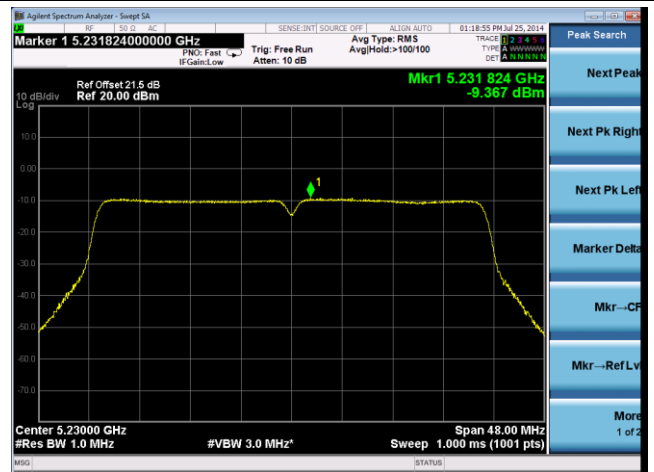

Channel 116 (5580MHz)

Channel 140 (5700MHz)

Channel 144 (5720MHz)

802.11n-HT40 PSD - Ant 2 / Ant 0 + 1 + 2 + 3, Beam Forming

Channel 38 (5190MHz)

Channel 46 (5230MHz)

Channel 54 (5270MHz)

Channel 62 (5310MHz)

Channel 102 (5510MHz)

Channel 118 (5550MHz)

Channel 134 (5670MHz)

802.11ac-VHT40 PSD - Ant 2 / Ant 0 + 1 + 2 + 3, Beam Forming

Channel 38 (5190MHz)

Channel 46 (5230MHz)