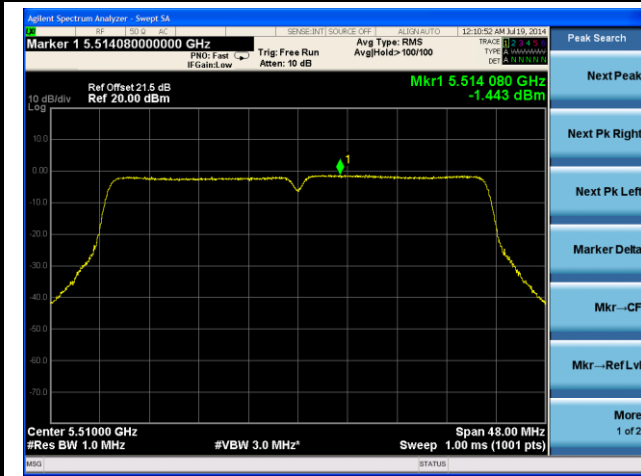

Channel 116 (5580MHz)

Channel 140 (5700MHz)

Channel 144 (5720MHz)

802.11n-HT40 PSD - Ant 2 / Ant 0 + 1 + 2 + 3, Beam Forming

Channel 38 (5190MHz)

Channel 46 (5230MHz)

Channel 54 (5270MHz)

Channel 62 (5310MHz)

Channel 102 (5510MHz)

Channel 118 (5550MHz)

Channel 134 (5670MHz)

802.11ac-VHT40 PSD - Ant 2 / Ant 0 + 1 + 2 + 3, Beam Forming

Channel 38 (5190MHz)

Channel 46 (5230MHz)