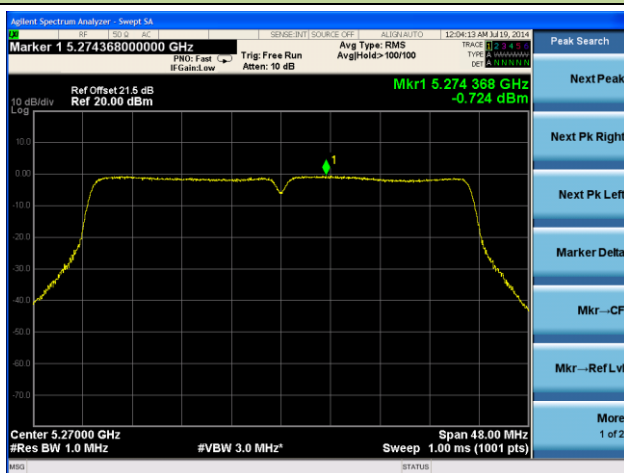

Channel 116 (5580MHz)

Channel 140 (5700MHz)

Channel 144 (5720MHz)

802.11n-HT40 PSD - Ant 2 / Ant 0 + 1 + 2 + 3, Beam Forming

Channel 38 (5190MHz)

Channel 46 (5230MHz)

Channel 54 (5270MHz)

Channel 62 (5310MHz)

Channel 102 (5510MHz)

Channel 118 (5550MHz)

Channel 134 (5670MHz)

802.11ac-VHT40 PSD - Ant 2 / Ant 0 + 1 + 2 + 3, Beam Forming

Channel 38 (5190MHz)

Channel 46 (5230MHz)