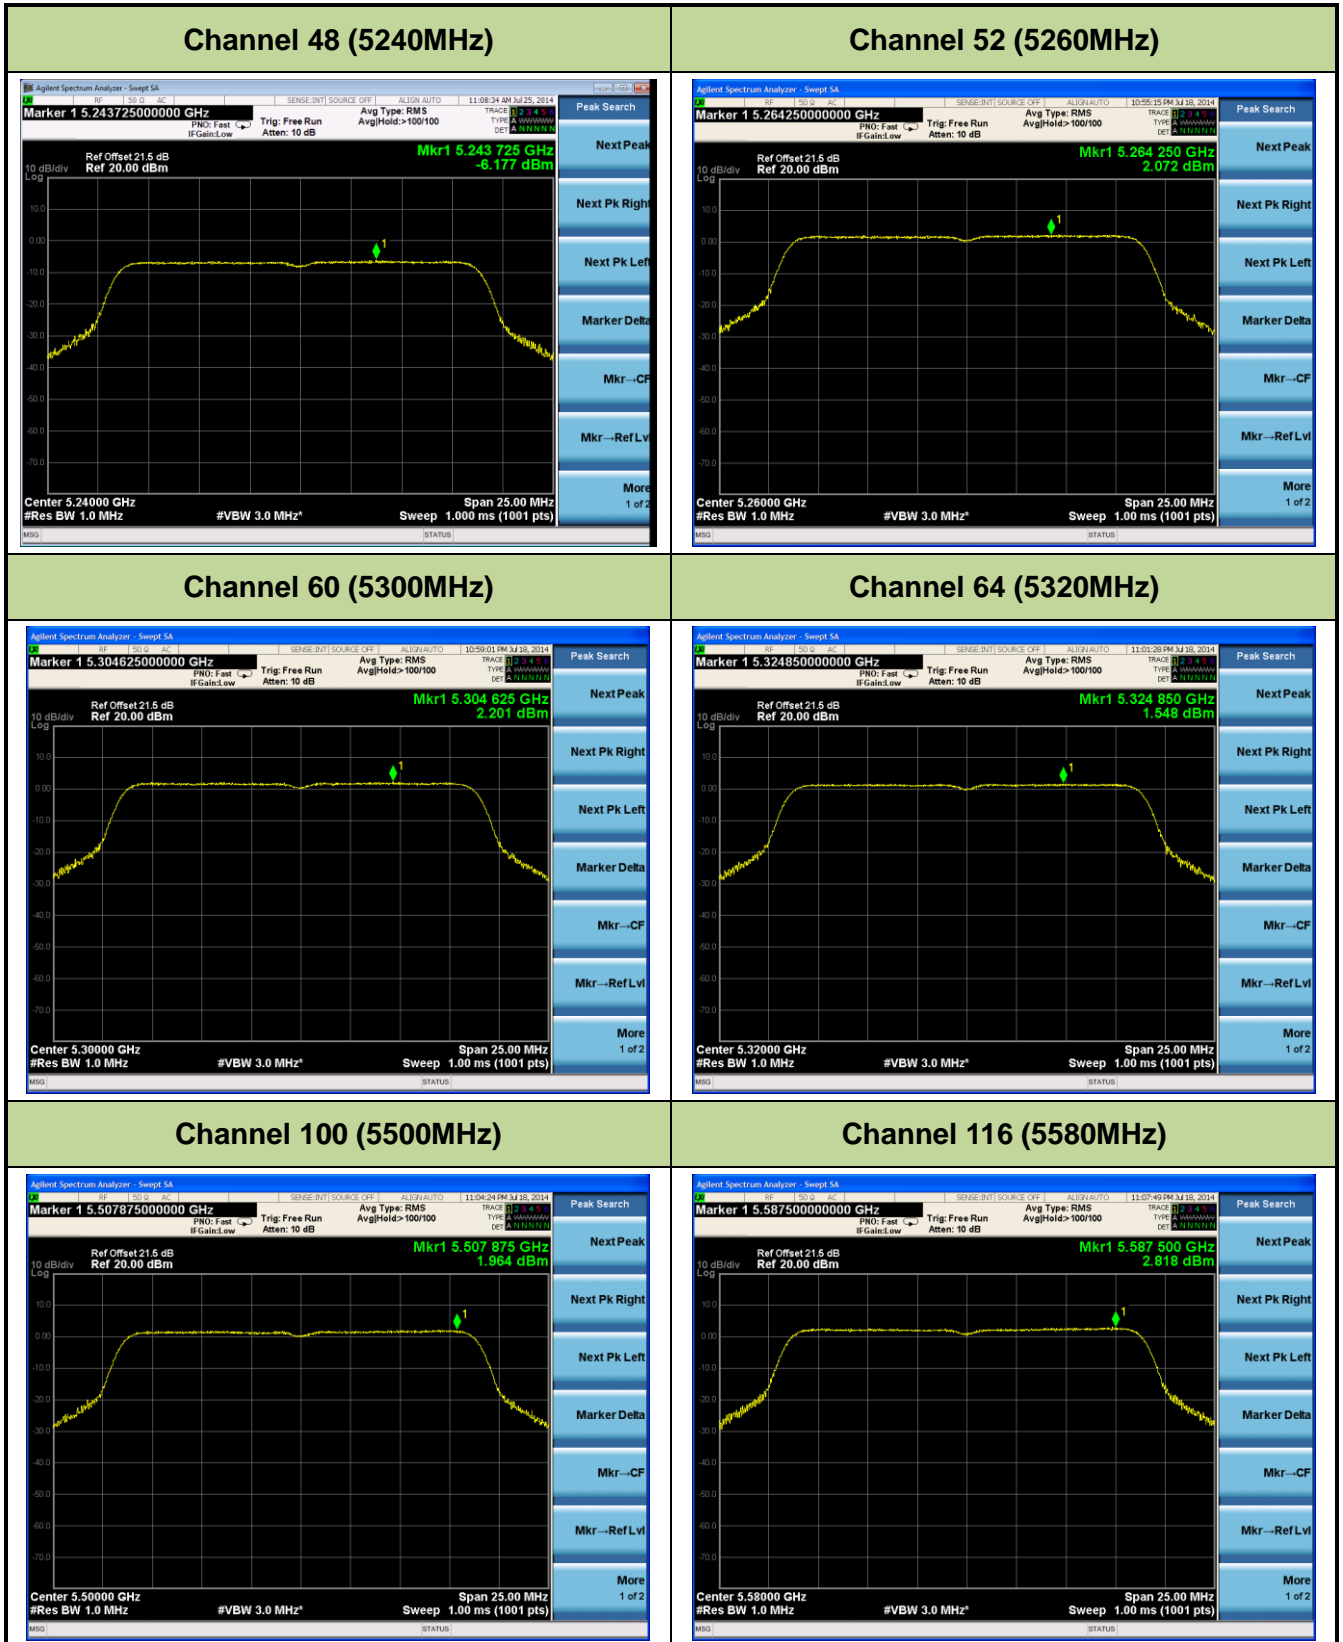

802.11n-HT20 PSD - Ant 1 / Ant 0 + 1 + 2 + 3, Beam Forming

Channel 36 (5180MHz)

Channel 44 (5220MHz)

Channel 48 (5240MHz)

Channel 52 (5260MHz)

Channel 60 (5300MHz)

Channel 64 (5320MHz)

Channel 102 (5510MHz)

Channel 118 (5550MHz)

Channel 134 (5670MHz)

802.11ac-VHT40 PSD - Ant 1 / Ant 0 + 1 + 2 + 3, Beam Forming

Channel 38 (5190MHz)

Channel 46 (5230MHz)

802.11ac-VHT80 PSD - Ant 1 / Ant 0 + 1 + 2 + 3, Beam Forming

Channel 42 (5210MHz)

Channel 58 (5290MHz)

Channel 106 (5530MHz)

Channel 138 (5690MHz)

802.11n-HT20 PSD - Ant 2 / Ant 0 + 1 + 2 + 3, Beam Forming

Channel 36 (5180MHz)

Channel 44 (5220MHz)

Channel 48 (5240MHz)

Channel 52 (5260MHz)

Channel 60 (5300MHz)

Channel 64 (5320MHz)

Channel 48 (5240MHz)

Channel 52 (5260MHz)

Channel 60 (5300MHz)

Channel 64 (5320MHz)

Channel 100 (5500MHz)