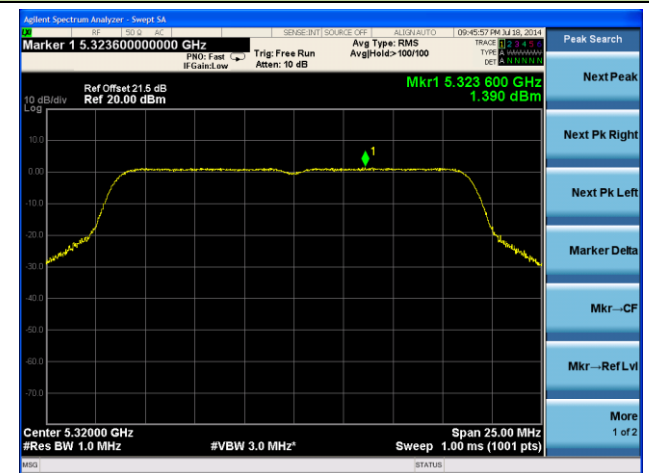

802.11n-HT20 PSD - Ant 1 / Ant 0 + 1 + 2 + 3, Beam Forming

Channel 36 (5180MHz)

Channel 44 (5220MHz)

Channel 48 (5240MHz)

Channel 52 (5260MHz)

Channel 60 (5300MHz)

Channel 64 (5320MHz)

Channel 102 (5510MHz)

Channel 118 (5550MHz)

Channel 134 (5670MHz)

802.11ac-VHT40 PSD - Ant 1 / Ant 0 + 1 + 2 + 3, Beam Forming

Channel 38 (5190MHz)

Channel 46 (5230MHz)

802.11ac-VHT80 PSD - Ant 1 / Ant 0 + 1 + 2 + 3, Beam Forming