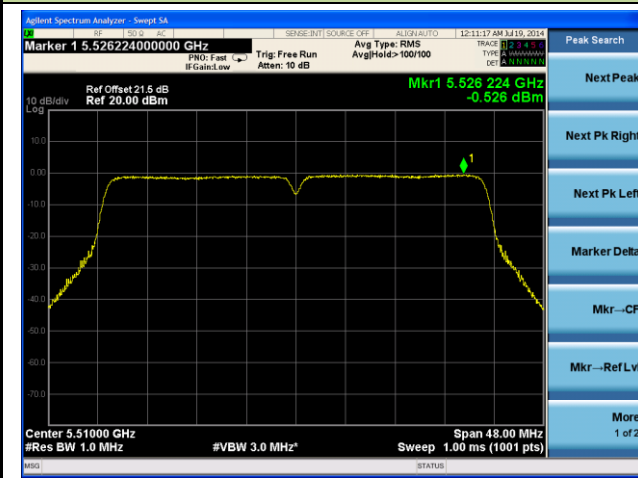

802.11n-HT20 PSD - Ant 1 / Ant 0 + 1 + 2 + 3, Beam Forming

Channel 36 (5180MHz)

Channel 44 (5220MHz)

Channel 48 (5240MHz)

Channel 52 (5260MHz)

Channel 60 (5300MHz)

Channel 64 (5320MHz)

Channel 102 (5510MHz)

Channel 118 (5550MHz)

Channel 134 (5670MHz)

802.11ac-VHT40 PSD - Ant 1 / Ant 0 + 1 + 2 + 3, Beam Forming

Channel 38 (5190MHz)

Channel 46 (5230MHz)

802.11ac-VHT80 PSD - Ant 1 / Ant 0 + 1 + 2 + 3, Beam Forming