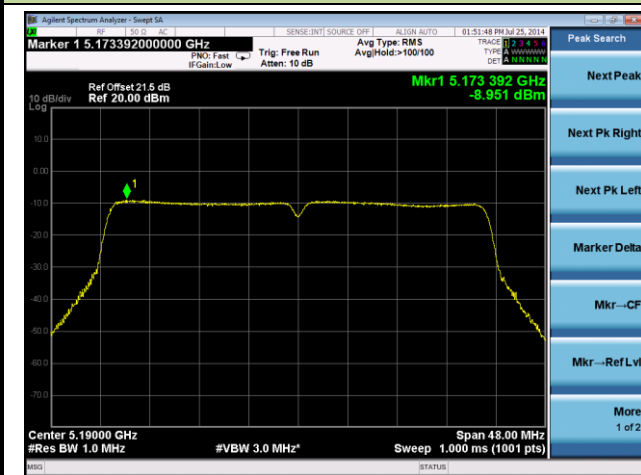

Channel 102 (5510MHz)

Channel 118 (5550MHz)

Channel 134 (5670MHz)

802.11ac-VHT40 PSD - Ant 2 / Ant 0 + 1 + 2 + 3, Beam Forming

Channel 38 (5190MHz)

Channel 46 (5230MHz)