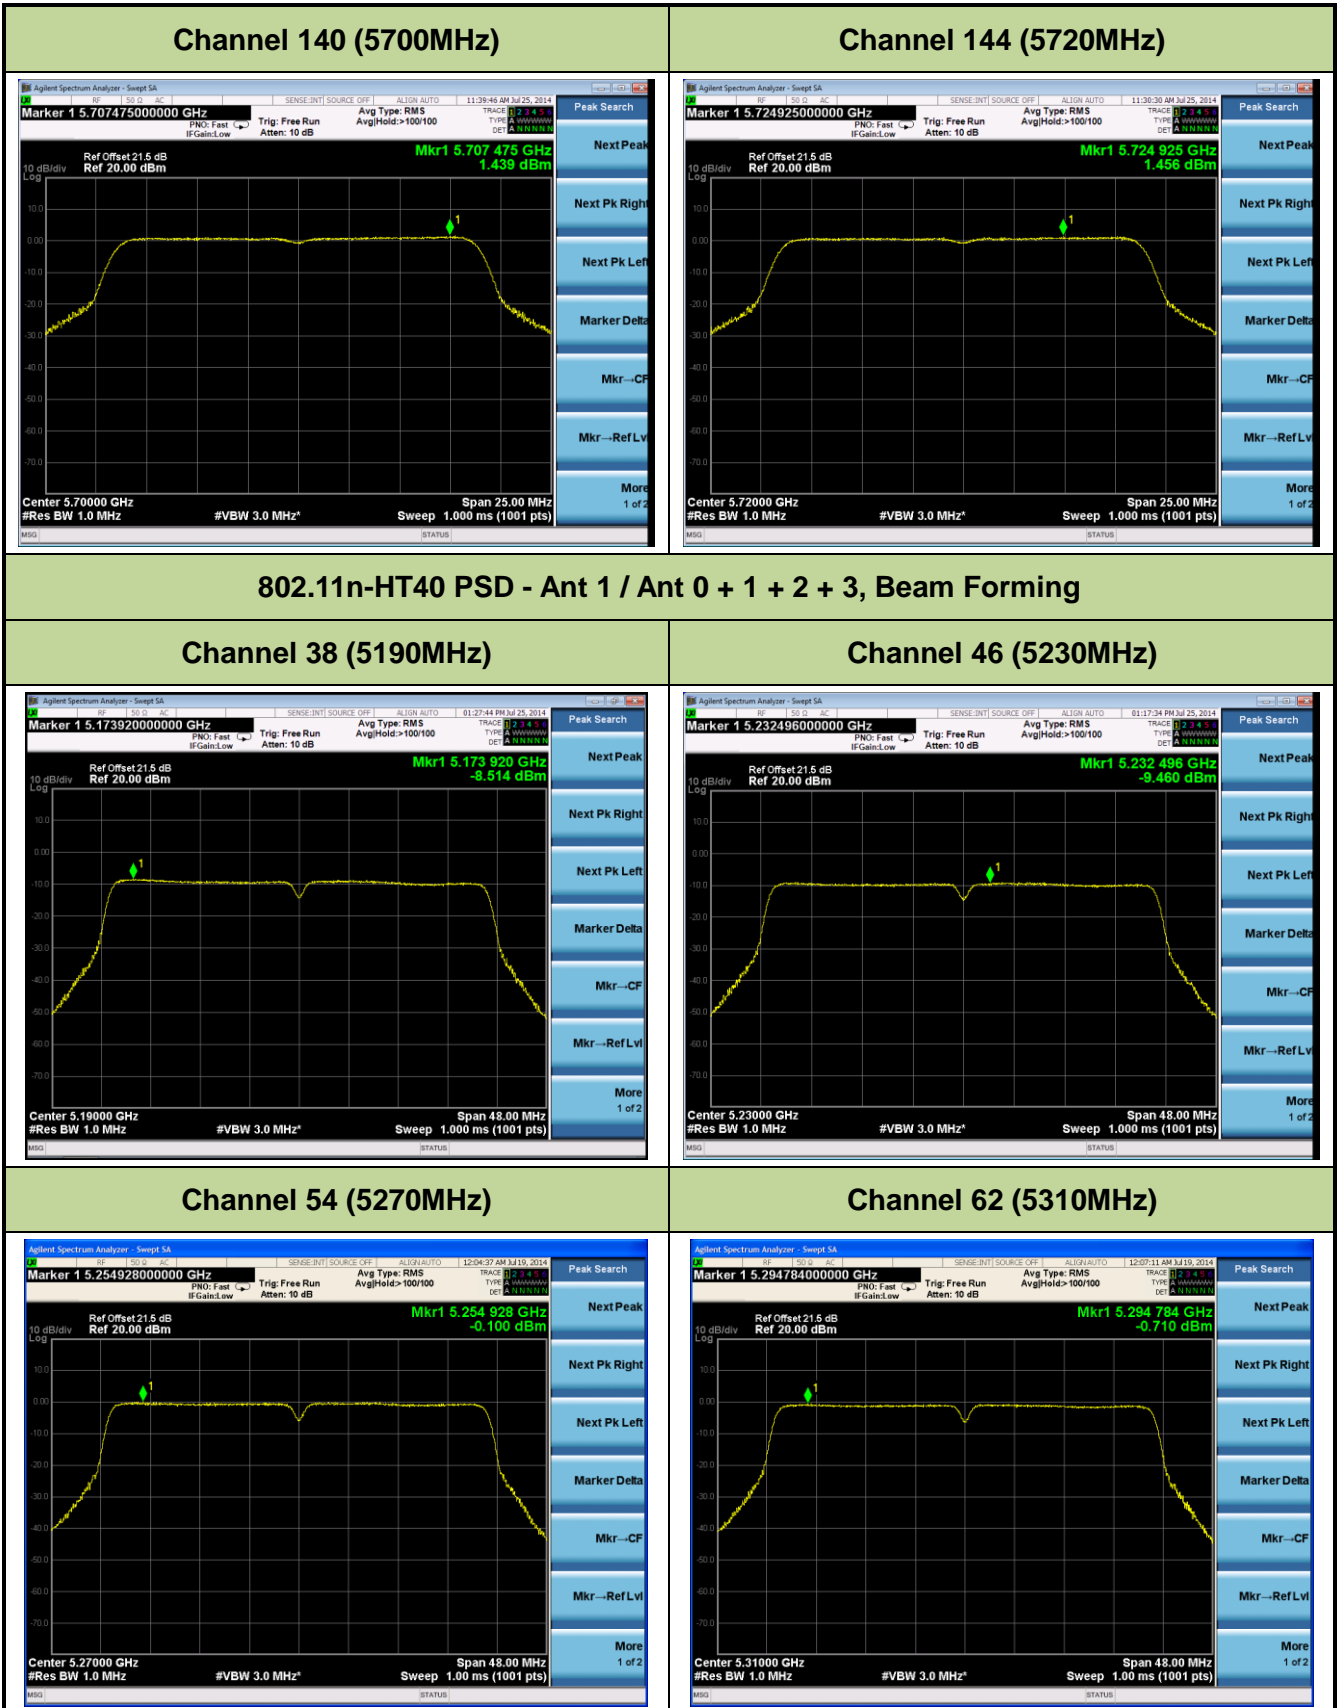

802.11n-HT20 PSD - Ant 1 / Ant 0 + 1 + 2 + 3, Beam Forming

Channel 36 (5180MHz)

Channel 44 (5220MHz)

Channel 48 (5240MHz)

Channel 52 (5260MHz)

Channel 60 (5300MHz)

Channel 64 (5320MHz)

Channel 102 (5510MHz)

Channel 118 (5550MHz)

Channel 134 (5670MHz)

802.11ac-VHT40 PSD - Ant 1 / Ant 0 + 1 + 2 + 3, Beam Forming

Channel 38 (5190MHz)

Channel 46 (5230MHz)

802.11ac-VHT80 PSD - Ant 1 / Ant 0 + 1 + 2 + 3, Beam Forming

Channel 42 (5210MHz)

Channel 58 (5290MHz)

Channel 106 (5530MHz)

Channel 138 (5690MHz)

802.11n-HT20 PSD - Ant 2 / Ant 0 + 1 + 2 + 3, Beam Forming

Channel 36 (5180MHz)

Channel 44 (5220MHz)

Channel 48 (5240MHz)