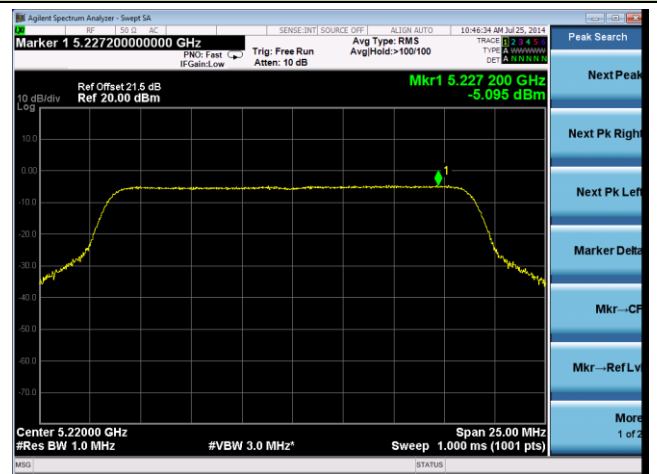

Channel 44 (5220MHz)