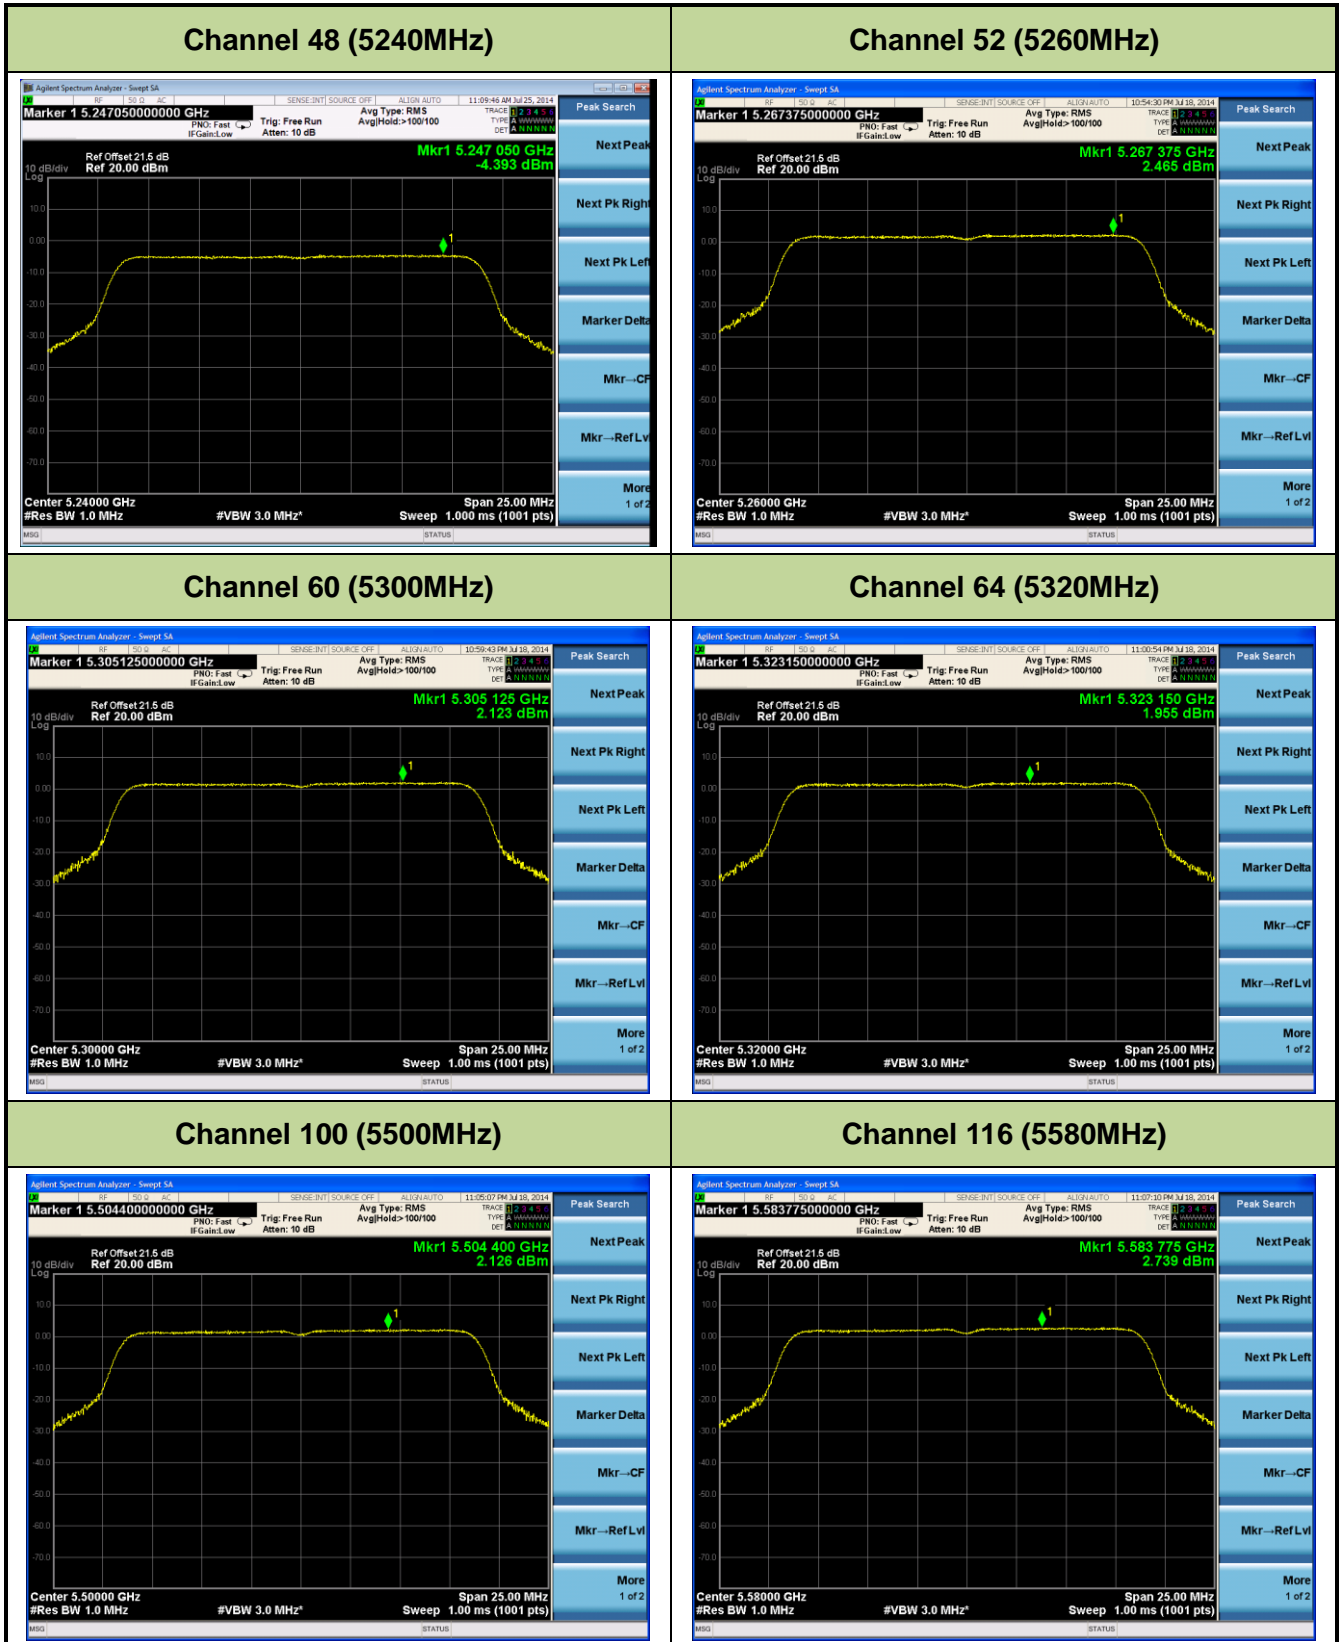

802.11n-HT40 PSD - Ant 3 / Ant 0 + 1 + 2 + 3, Non-Beam Forming

Channel 38 (5190MHz)

Channel 46 (5230MHz)

Channel 54 (5270MHz)

Channel 62 (5310MHz)

Channel 102 (5510MHz)

Channel 118 (5550MHz)

802.11n-HT20 PSD - Ant 0 / Ant 0 + 1 + 2 + 3, Beam Forming

Channel 36 (5180MHz)

Channel 44 (5220MHz)

Channel 48 (5240MHz)

Channel 52 (5260MHz)

Channel 60 (5300MHz)

Channel 64 (5320MHz)

Channel 54 (5270MHz)

Channel 62 (5310MHz)

Channel 102 (5510MHz)

Channel 118 (5550MHz)

Channel 134 (5670MHz)

Channel 142 (5710MHz)

802.11ac-VHT80 PSD - Ant 0 / Ant 0 + 1 + 2 + 3, Beam Forming

Channel 42 (5210MHz)

Channel 58 (5290MHz)

Channel 106 (5530MHz)

Channel 138 (5690MHz)