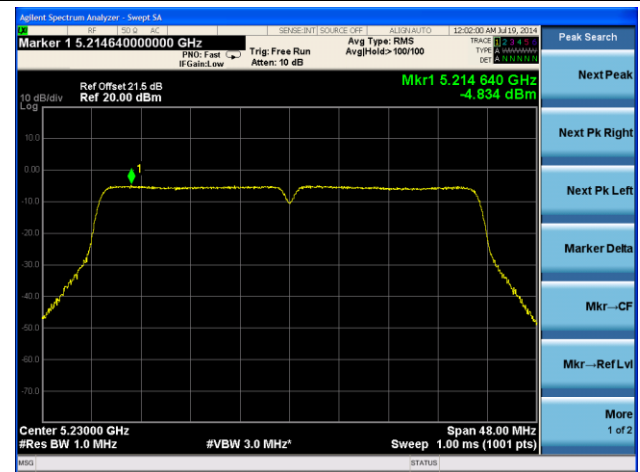

802.11n-HT40 PSD - Ant 3 / Ant 0 + 1 + 2 + 3, Non-Beam Forming

Channel 38 (5190MHz)

Channel 46 (5230MHz)

Channel 54 (5270MHz)

Channel 62 (5310MHz)

Channel 102 (5510MHz)

Channel 118 (5550MHz)

802.11n-HT20 PSD - Ant 0 / Ant 0 + 1 + 2 + 3, Beam Forming