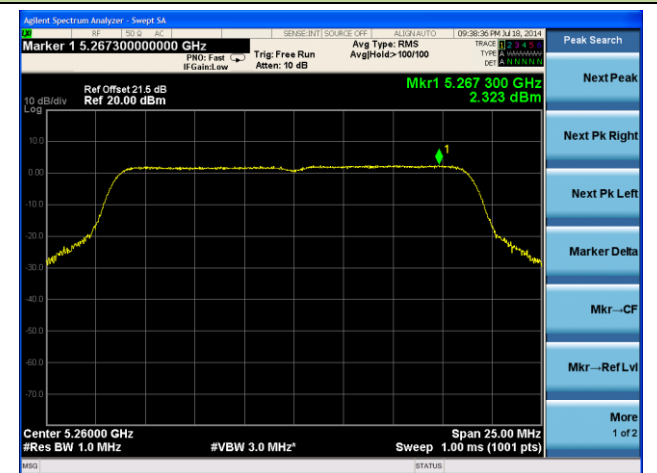

Channel 36 (5180MHz)

Channel 44 (5220MHz)

Channel 48 (5240MHz)

Channel 52 (5260MHz)

Channel 60 (5300MHz)

Channel 64 (5320MHz)

Channel 54 (5270MHz)

Channel 62 (5310MHz)

Channel 102 (5510MHz)

Channel 118 (5550MHz)

Channel 134 (5670MHz)

Channel 142 (5710MHz)

802.11ac-VHT80 PSD - Ant 0 / Ant 0 + 1 + 2 + 3, Beam Forming

Channel 42 (5210MHz)

Channel 58 (5290MHz)

Channel 106 (5530MHz)

Channel 138 (5690MHz)