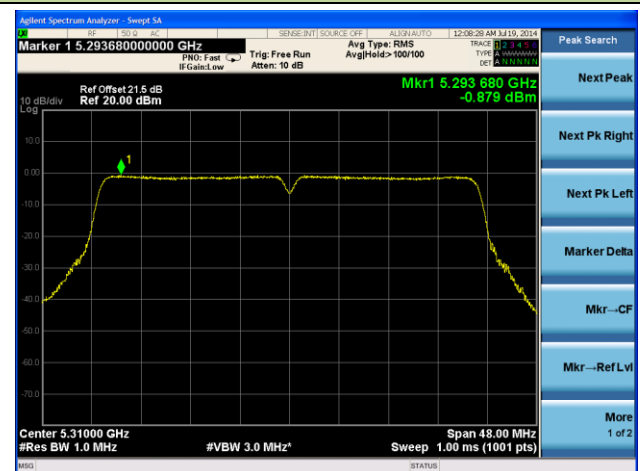

802.11n-HT40 PSD - Ant 3 / Ant 0 + 1 + 2 + 3, Non-Beam Forming

Channel 38 (5190MHz)

Channel 46 (5230MHz)

Channel 54 (5270MHz)

Channel 62 (5310MHz)

Channel 102 (5510MHz)

Channel 118 (5550MHz)

802.11n-HT20 PSD - Ant 0 / Ant 0 + 1 + 2 + 3, Beam Forming