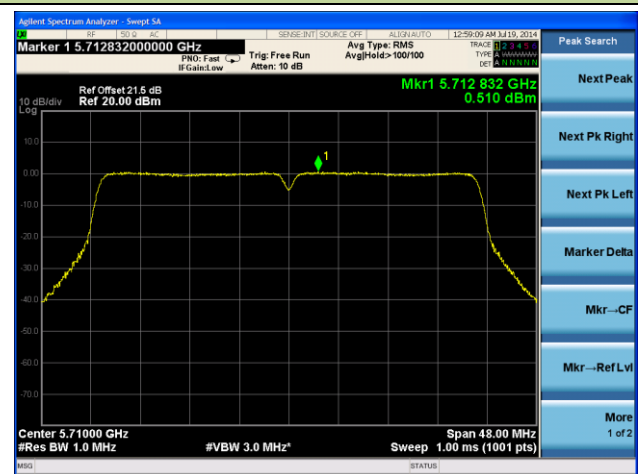

Channel 102 (5510MHz)

Channel 118 (5550MHz)

Channel 134 (5670MHz)

Channel 142 (5710MHz)

802.11ac-VHT80 PSD - Ant 0 / Ant 0 + 1 + 2 + 3, Beam Forming

Channel 42 (5210MHz)

Channel 58 (5290MHz)

Channel 106 (5530MHz)

Channel 138 (5690MHz)