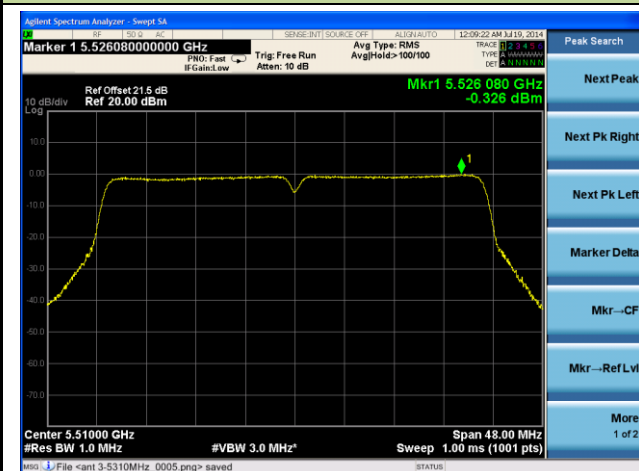

802.11n-HT40 PSD - Ant 3 / Ant 0 + 1 + 2 + 3, Non-Beam Forming

Channel 38 (5190MHz)

Channel 46 (5230MHz)

Channel 54 (5270MHz)

Channel 62 (5310MHz)

Channel 102 (5510MHz)

Channel 118 (5550MHz)

802.11n-HT20 PSD - Ant 0 / Ant 0 + 1 + 2 + 3, Beam Forming