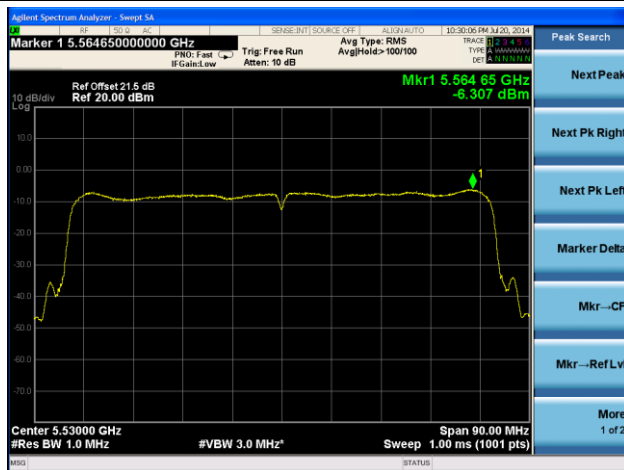

Channel 102 (5510MHz)

Channel 118 (5550MHz)

Channel 134 (5670MHz)

Channel 142 (5710MHz)

802.11ac-VHT80 PSD - Ant 0 / Ant 0 + 1 + 2 + 3, Beam Forming

Channel 42 (5210MHz)

Channel 58 (5290MHz)

Channel 106 (5530MHz)

Channel 138 (5690MHz)