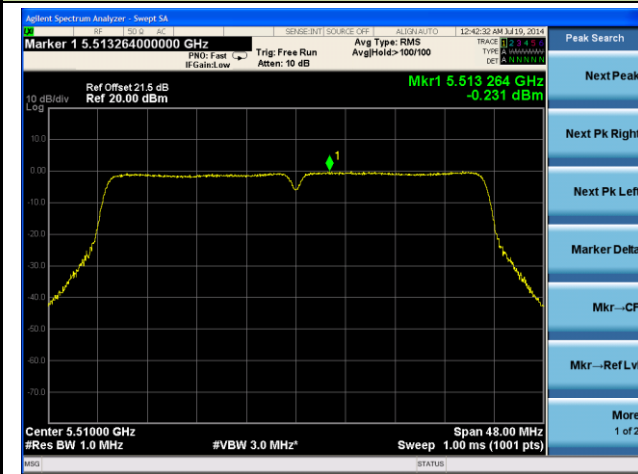

Channel 36 (5180MHz)

Channel 44 (5220MHz)

Channel 48 (5240MHz)

Channel 52 (5260MHz)

Channel 60 (5300MHz)

Channel 64 (5320MHz)

Channel 54 (5270MHz)

Channel 62 (5310MHz)

Channel 102 (5510MHz)

Channel 118 (5550MHz)

Channel 134 (5670MHz)

Channel 142 (5710MHz)

802.11ac-VHT80 PSD - Ant 0 / Ant 0 + 1 + 2 + 3, Beam Forming

Channel 42 (5210MHz)

Channel 58 (5290MHz)

Channel 106 (5530MHz)

Channel 138 (5690MHz)