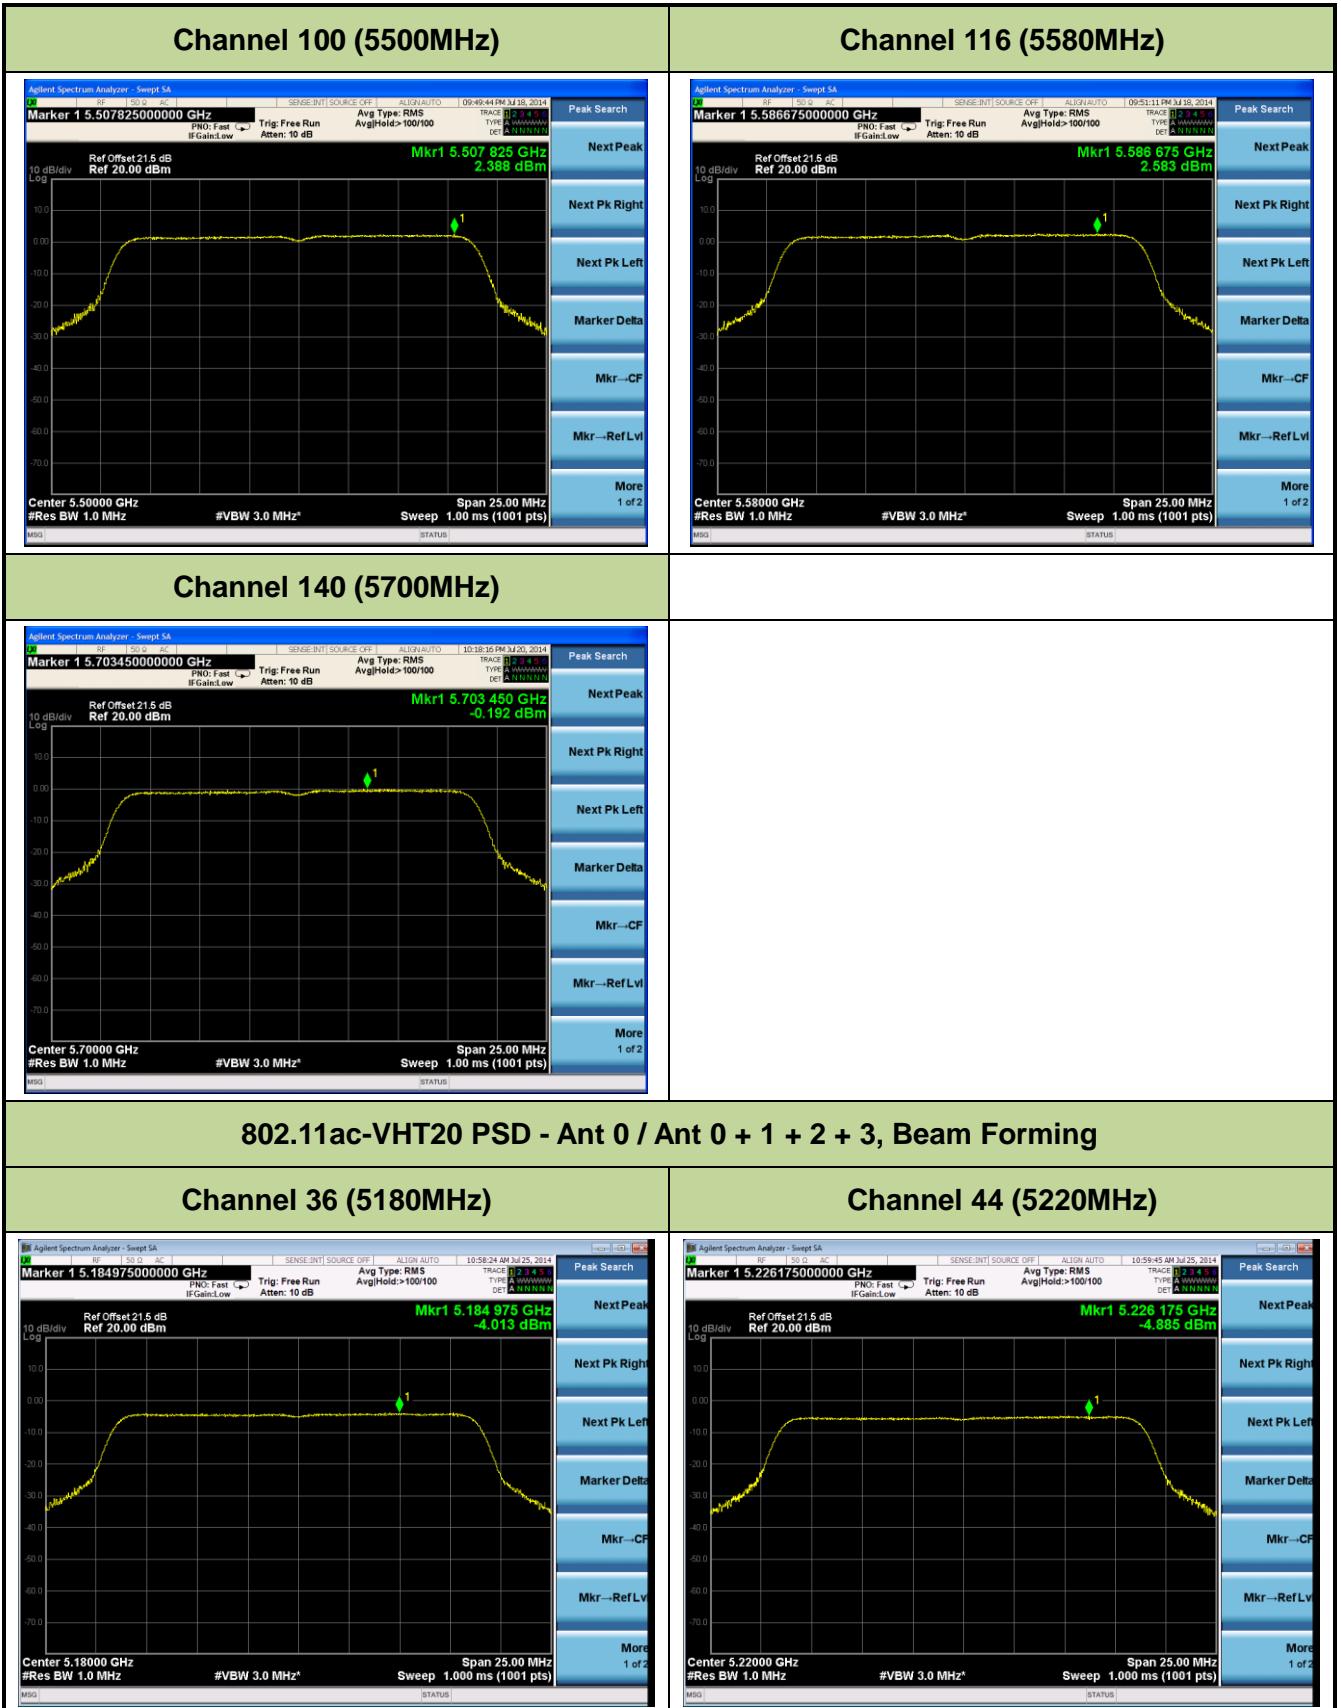

802.11n-HT40 PSD - Ant 3 / Ant 0 + 1 + 2 + 3, Non-Beam Forming

Channel 38 (5190MHz)

Channel 46 (5230MHz)

Channel 54 (5270MHz)

Channel 62 (5310MHz)

Channel 102 (5510MHz)

Channel 118 (5550MHz)

802.11n-HT20 PSD - Ant 0 / Ant 0 + 1 + 2 + 3, Beam Forming

Channel 36 (5180MHz)

Channel 44 (5220MHz)

Channel 48 (5240MHz)

Channel 52 (5260MHz)

Channel 60 (5300MHz)

Channel 64 (5320MHz)

Channel 54 (5270MHz)

Channel 62 (5310MHz)

Channel 102 (5510MHz)

Channel 118 (5550MHz)

Channel 134 (5670MHz)

Channel 142 (5710MHz)

802.11ac-VHT80 PSD - Ant 0 / Ant 0 + 1 + 2 + 3, Beam Forming

Channel 42 (5210MHz)

Channel 58 (5290MHz)

Channel 106 (5530MHz)

Channel 138 (5690MHz)