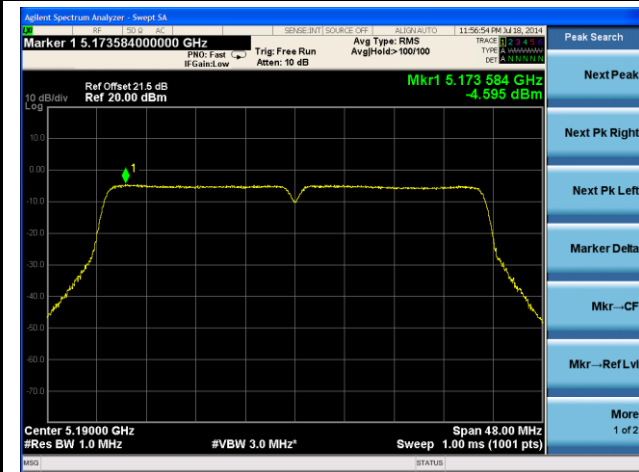

802.11n-HT40 PSD - Ant 3 / Ant 0 + 1 + 2 + 3, Non-Beam Forming

Channel 38 (5190MHz)

Channel 46 (5230MHz)

Channel 54 (5270MHz)

Channel 62 (5310MHz)

Channel 102 (5510MHz)

Channel 118 (5550MHz)

802.11n-HT20 PSD - Ant 0 / Ant 0 + 1 + 2 + 3, Beam Forming