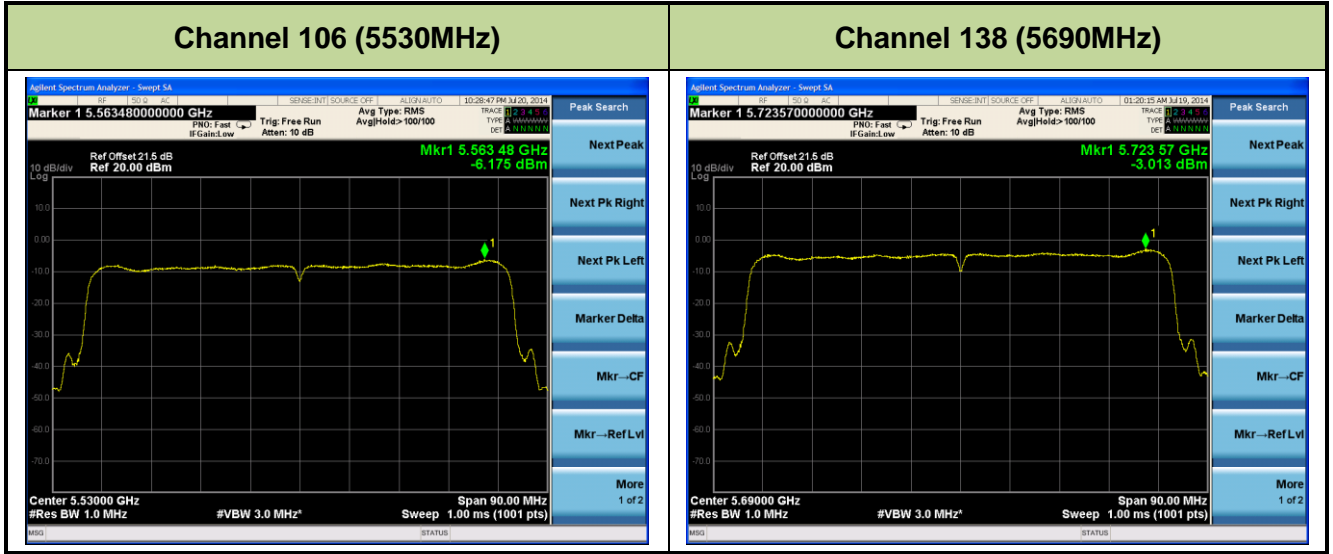

802.11n-HT40 PSD - Ant 3 / Ant 0 + 1 + 2 + 3, Non-Beam Forming

Channel 38 (5190MHz)

Channel 46 (5230MHz)

Channel 54 (5270MHz)

Channel 62 (5310MHz)

Channel 102 (5510MHz)

Channel 118 (5550MHz)

802.11n-HT20 PSD - Ant 0 / Ant 0 + 1 + 2 + 3, Beam Forming

Channel 138 (5690MHz)