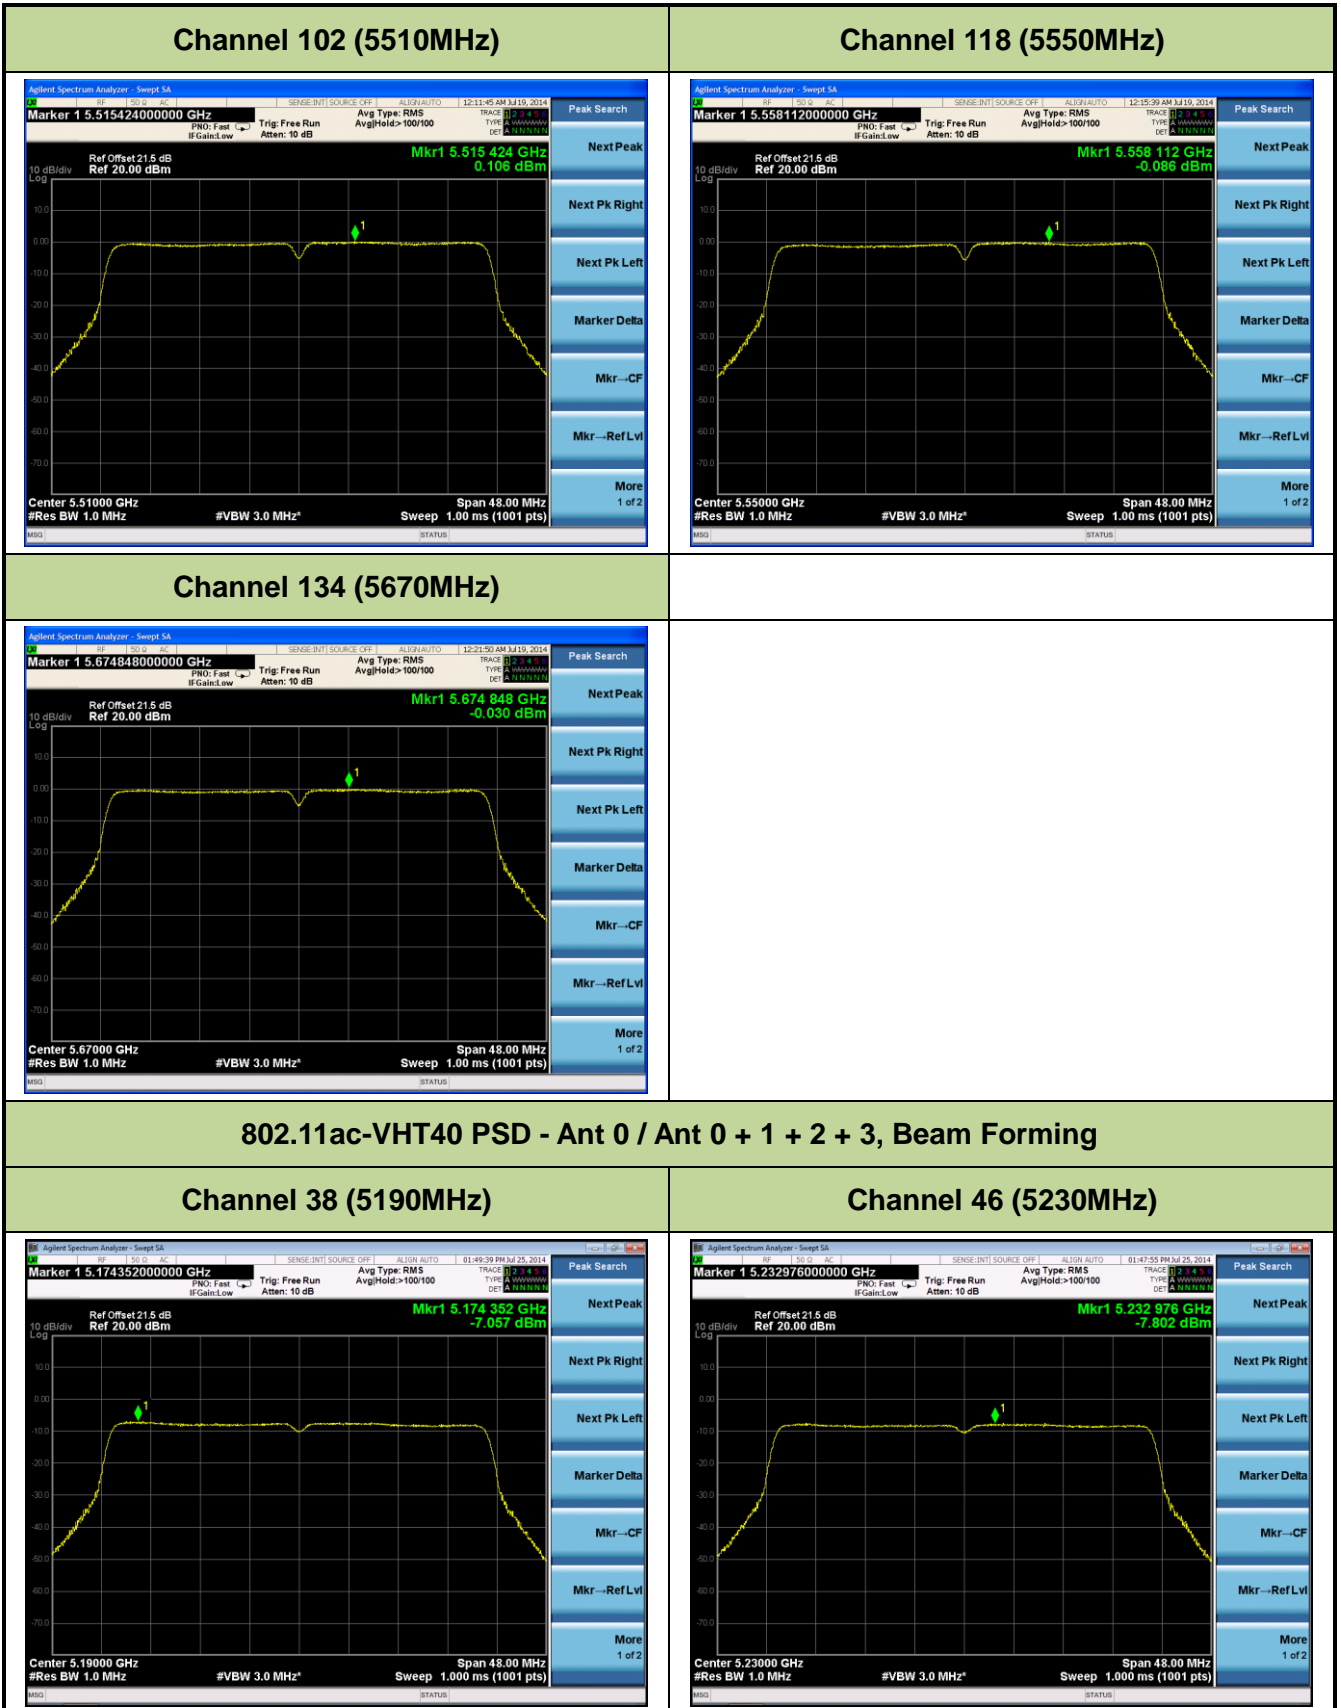

802.11n-HT40 PSD - Ant 3 / Ant 0 + 1 + 2 + 3, Non-Beam Forming

Channel 38 (5190MHz)

Channel 46 (5230MHz)

Channel 54 (5270MHz)

Channel 62 (5310MHz)

Channel 102 (5510MHz)

Channel 118 (5550MHz)

802.11n-HT20 PSD - Ant 0 / Ant 0 + 1 + 2 + 3, Beam Forming

Channel 36 (5180MHz)

Channel 44 (5220MHz)

Channel 48 (5240MHz)

Channel 52 (5260MHz)

Channel 60 (5300MHz)

Channel 64 (5320MHz)

Channel 54 (5270MHz)

Channel 62 (5310MHz)

Channel 102 (5510MHz)

Channel 118 (5550MHz)

Channel 134 (5670MHz)

Channel 142 (5710MHz)

802.11ac-VHT80 PSD - Ant 0 / Ant 0 + 1 + 2 + 3, Beam Forming

Channel 42 (5210MHz)

Channel 58 (5290MHz)

Channel 106 (5530MHz)

Channel 138 (5690MHz)