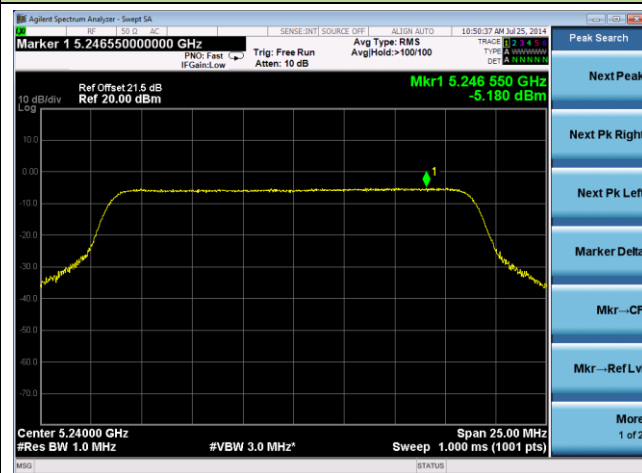

Channel 48 (5240MHz)