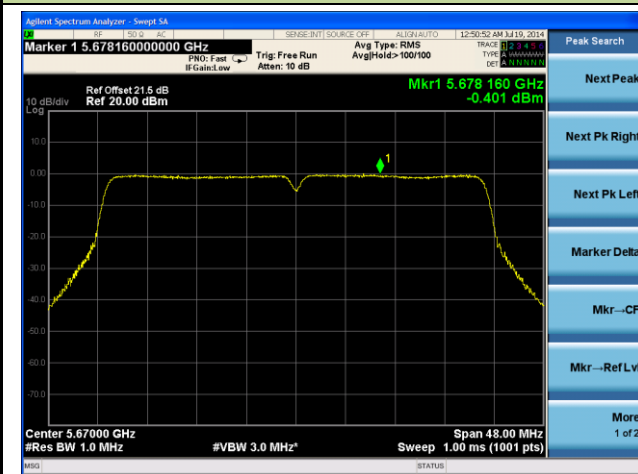

Channel 36 (5180MHz)

Channel 44 (5220MHz)

Channel 48 (5240MHz)

Channel 52 (5260MHz)

Channel 60 (5300MHz)

Channel 64 (5320MHz)

Channel 54 (5270MHz)

Channel 62 (5310MHz)

Channel 102 (5510MHz)

Channel 118 (5550MHz)

Channel 134 (5670MHz)

Channel 142 (5710MHz)

802.11ac-VHT80 PSD - Ant 0 / Ant 0 + 1 + 2 + 3, Beam Forming

Channel 42 (5210MHz)

Channel 58 (5290MHz)

Channel 106 (5530MHz)

Channel 138 (5690MHz)