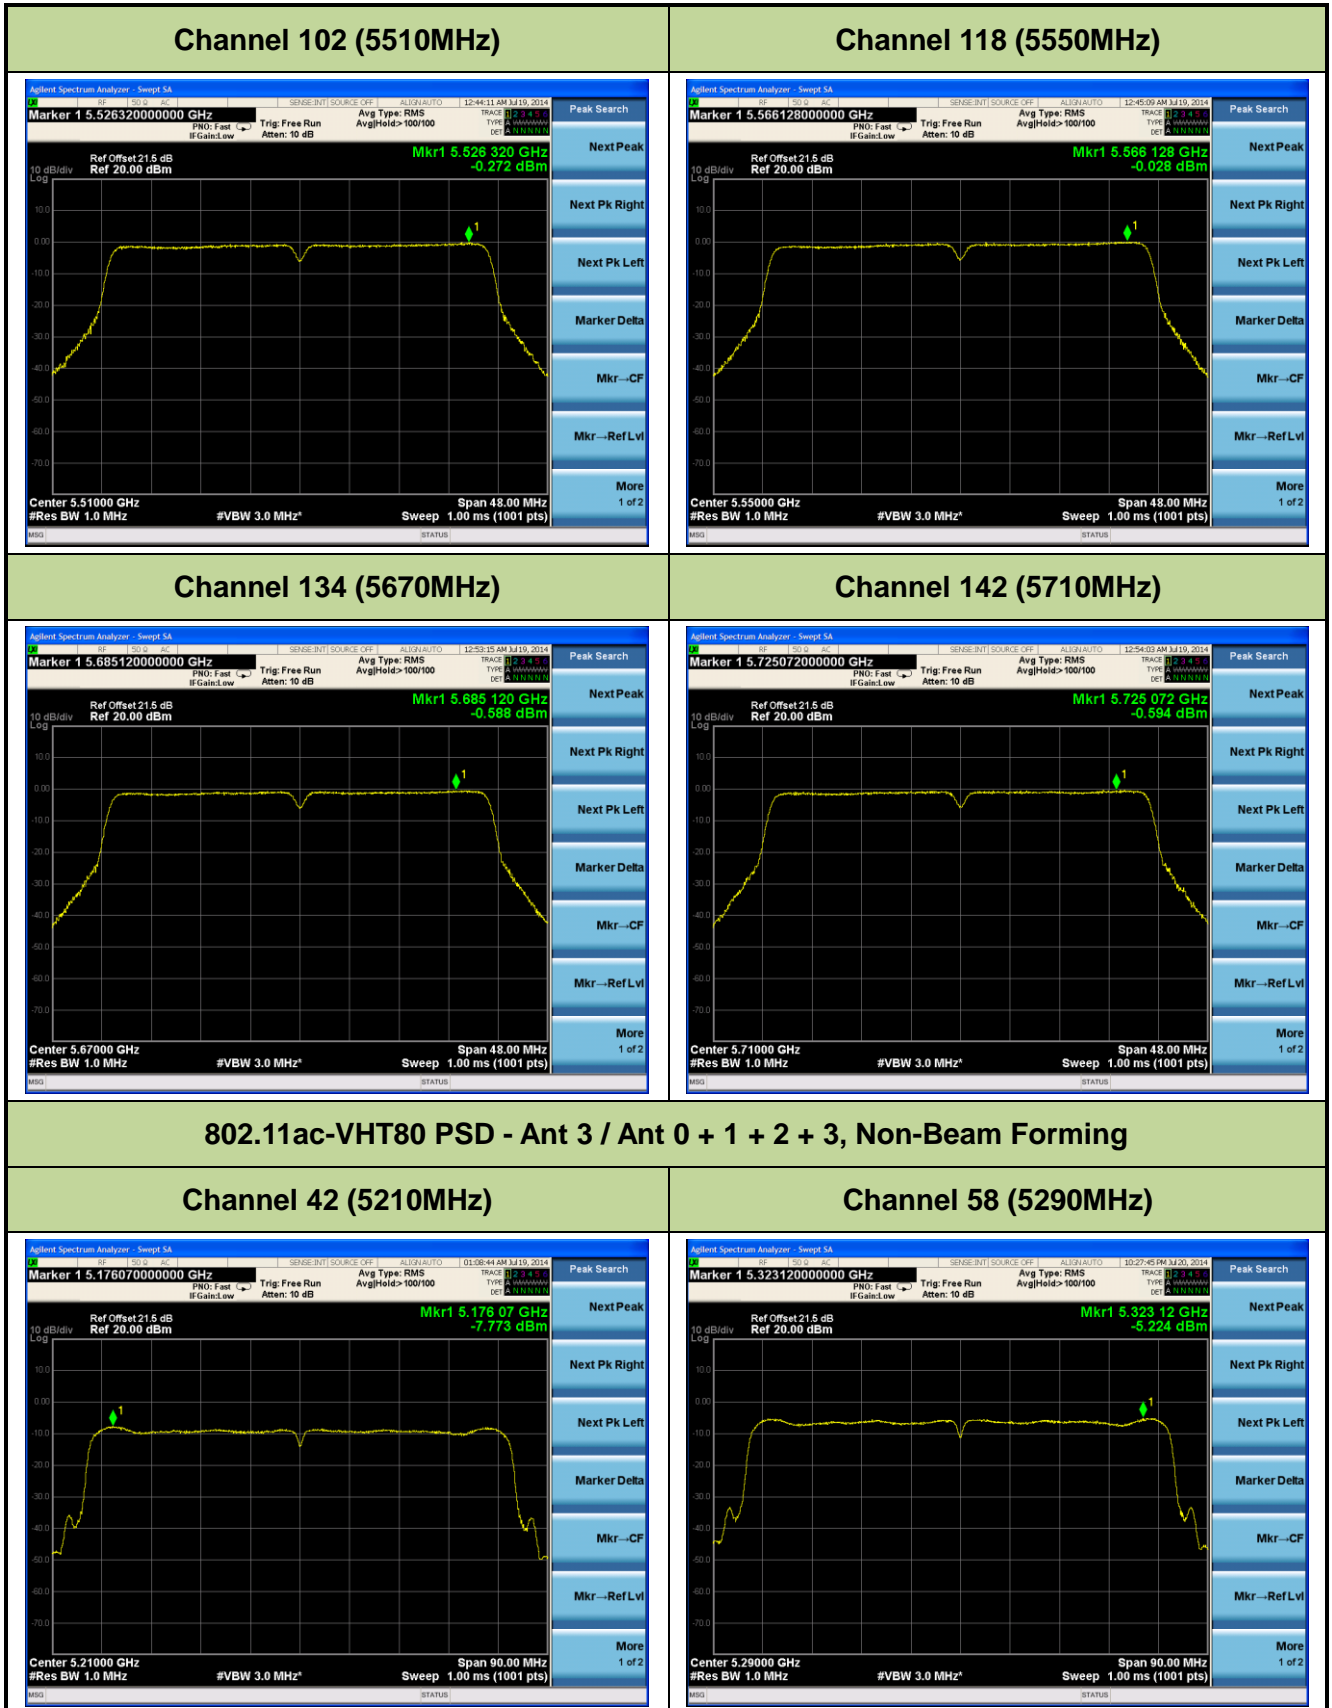

802.11n-HT40 PSD - Ant 3 / Ant 0 + 1 + 2 + 3, Non-Beam Forming

Channel 38 (5190MHz)

Channel 46 (5230MHz)

Channel 54 (5270MHz)

Channel 62 (5310MHz)

Channel 102 (5510MHz)

Channel 118 (5550MHz)

802.11n-HT20 PSD - Ant 0 / Ant 0 + 1 + 2 + 3, Beam Forming

Channel 36 (5180MHz)

Channel 44 (5220MHz)

Channel 48 (5240MHz)

Channel 52 (5260MHz)

Channel 60 (5300MHz)

Channel 64 (5320MHz)

Channel 54 (5270MHz)

Channel 62 (5310MHz)

Channel 102 (5510MHz)

Channel 118 (5550MHz)

Channel 134 (5670MHz)

Channel 142 (5710MHz)

802.11ac-VHT80 PSD - Ant 0 / Ant 0 + 1 + 2 + 3, Beam Forming

Channel 42 (5210MHz)

Channel 58 (5290MHz)

Channel 106 (5530MHz)

Channel 138 (5690MHz)