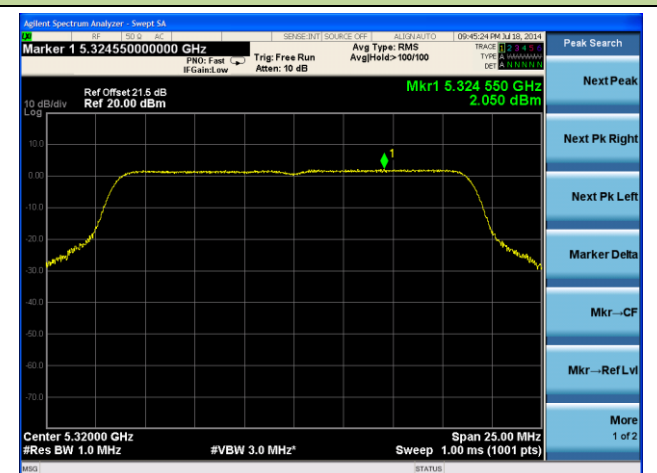

Channel 36 (5180MHz)

Channel 44 (5220MHz)

Channel 48 (5240MHz)

Channel 52 (5260MHz)

Channel 60 (5300MHz)

Channel 64 (5320MHz)

Channel 54 (5270MHz)

Channel 62 (5310MHz)

Channel 102 (5510MHz)

Channel 118 (5550MHz)

Channel 134 (5670MHz)

Channel 142 (5710MHz)

802.11ac-VHT80 PSD - Ant 0 / Ant 0 + 1 + 2 + 3, Beam Forming

Channel 42 (5210MHz)

Channel 58 (5290MHz)

Channel 106 (5530MHz)

Channel 138 (5690MHz)