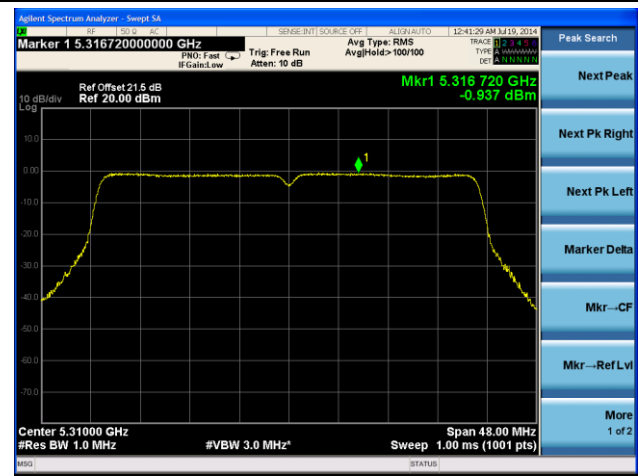

Channel 36 (5180MHz)

Channel 44 (5220MHz)

Channel 48 (5240MHz)

Channel 52 (5260MHz)

Channel 60 (5300MHz)

Channel 64 (5320MHz)

Channel 54 (5270MHz)

Channel 62 (5310MHz)

Channel 102 (5510MHz)

Channel 118 (5550MHz)

Channel 134 (5670MHz)

Channel 142 (5710MHz)

802.11ac-VHT80 PSD - Ant 0 / Ant 0 + 1 + 2 + 3, Beam Forming

Channel 42 (5210MHz)

Channel 58 (5290MHz)

Channel 106 (5530MHz)

Channel 138 (5690MHz)