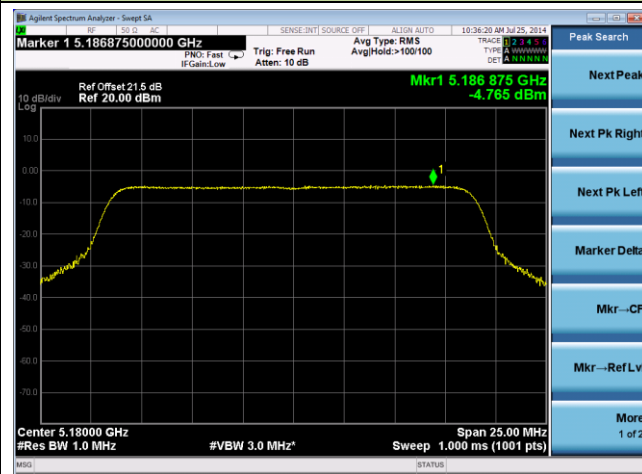

802.11n-HT20 PSD - Ant 0 / Ant 0 + 1 + 2 + 3, Beam Forming

Channel 36 (5180MHz)