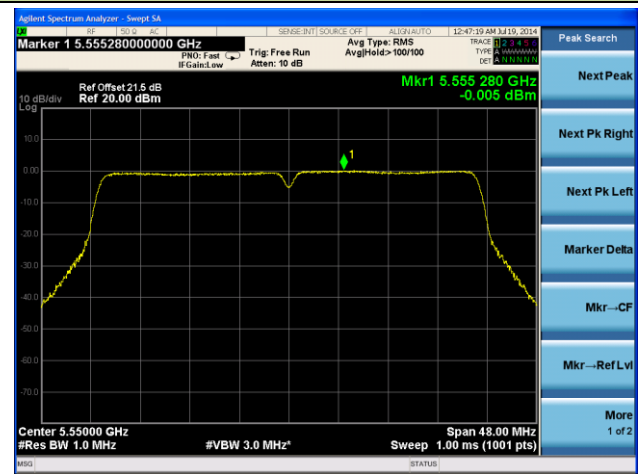

Channel 36 (5180MHz)

Channel 44 (5220MHz)

Channel 48 (5240MHz)

Channel 52 (5260MHz)

Channel 60 (5300MHz)

Channel 64 (5320MHz)

Channel 54 (5270MHz)

Channel 62 (5310MHz)

Channel 102 (5510MHz)

Channel 118 (5550MHz)

Channel 134 (5670MHz)

Channel 142 (5710MHz)

802.11ac-VHT80 PSD - Ant 0 / Ant 0 + 1 + 2 + 3, Beam Forming

Channel 42 (5210MHz)

Channel 58 (5290MHz)

Channel 106 (5530MHz)

Channel 138 (5690MHz)