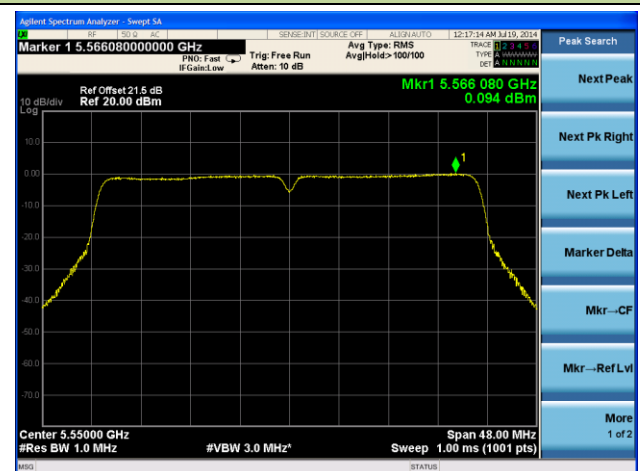

802.11n-HT40 PSD - Ant 3 / Ant 0 + 1 + 2 + 3, Non-Beam Forming

Channel 38 (5190MHz)

Channel 46 (5230MHz)

Channel 54 (5270MHz)

Channel 62 (5310MHz)

Channel 102 (5510MHz)

Channel 118 (5550MHz)

802.11n-HT20 PSD - Ant 0 / Ant 0 + 1 + 2 + 3, Beam Forming