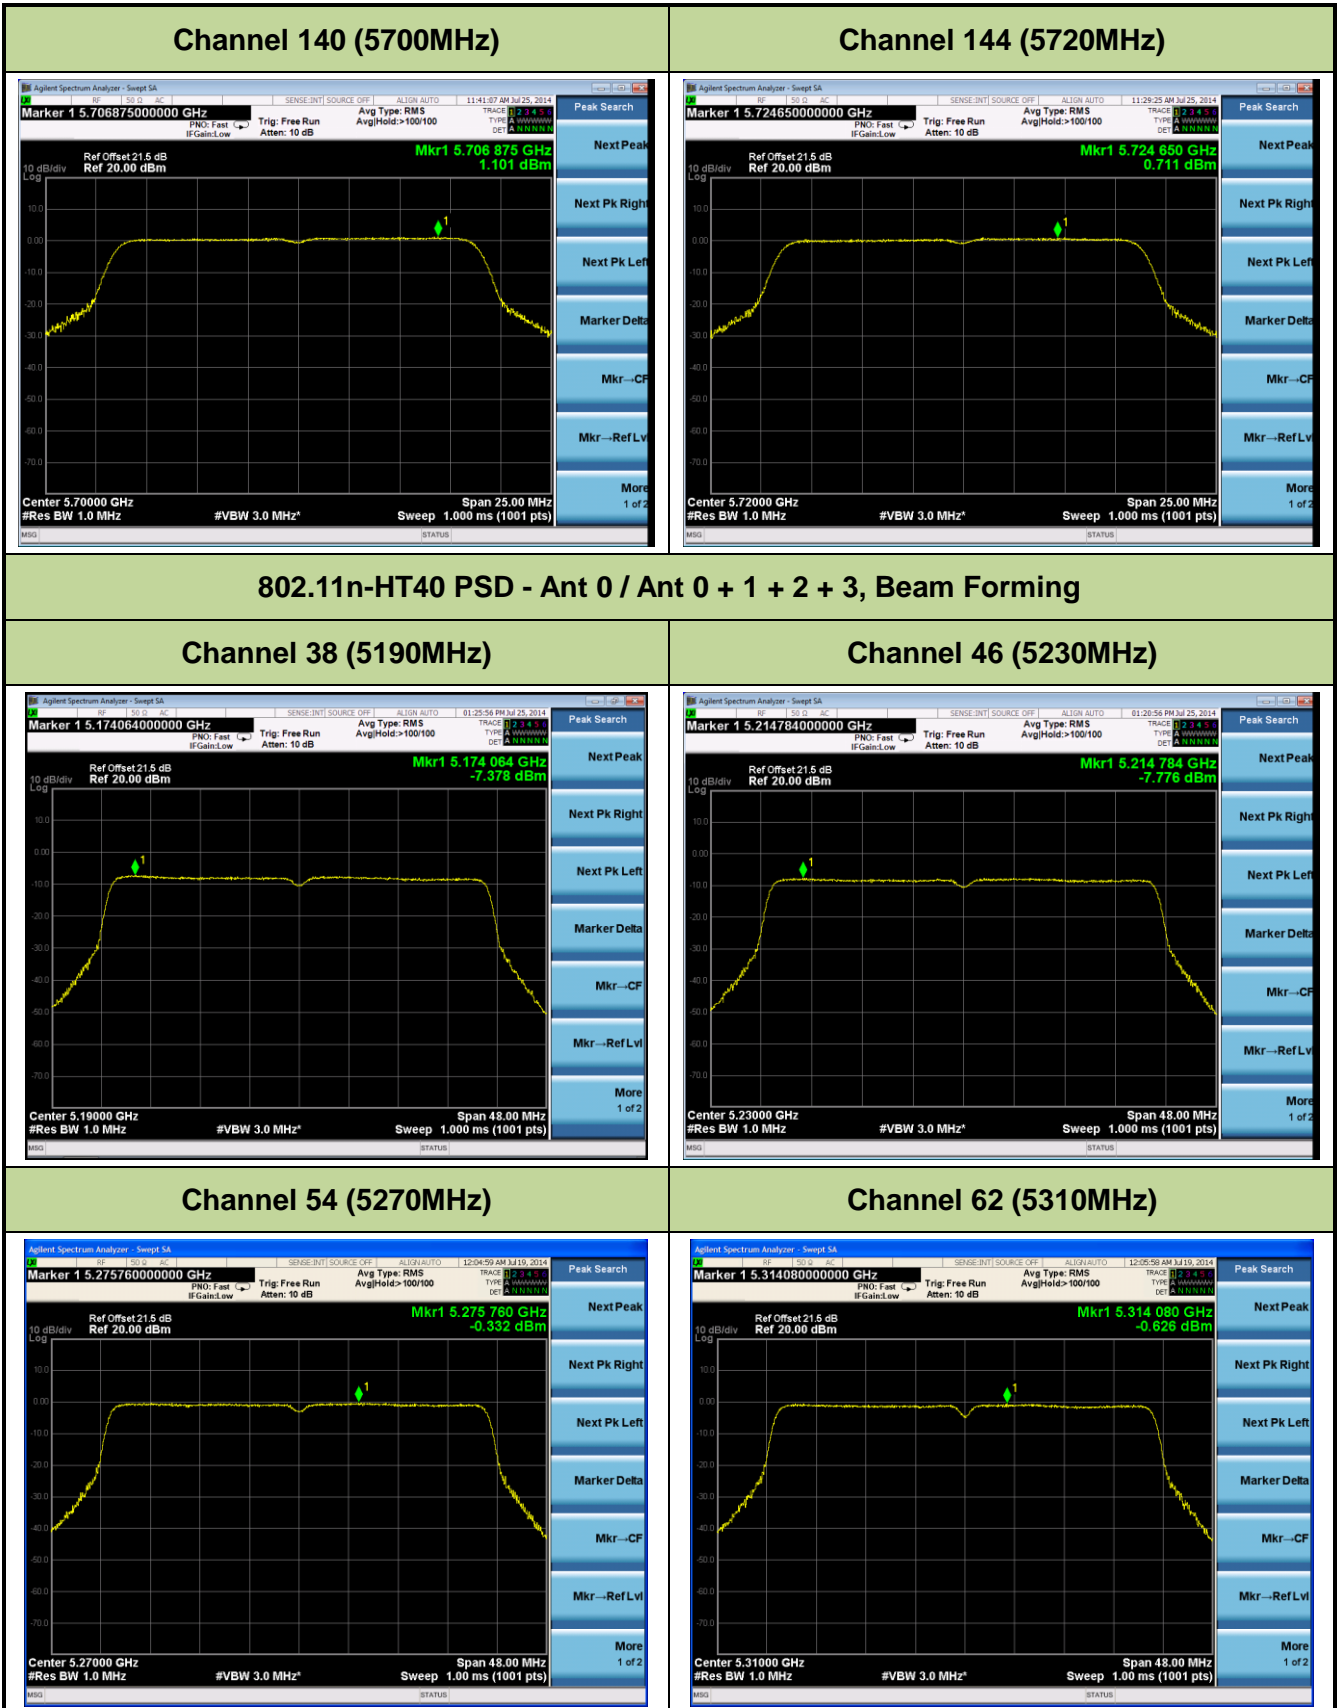

802.11n-HT40 PSD - Ant 3 / Ant 0 + 1 + 2 + 3, Non-Beam Forming

Channel 38 (5190MHz)

Channel 46 (5230MHz)

Channel 54 (5270MHz)

Channel 62 (5310MHz)

Channel 102 (5510MHz)

Channel 118 (5550MHz)

802.11n-HT20 PSD - Ant 0 / Ant 0 + 1 + 2 + 3, Beam Forming

Channel 36 (5180MHz)

Channel 44 (5220MHz)

Channel 48 (5240MHz)

Channel 52 (5260MHz)

Channel 60 (5300MHz)

Channel 64 (5320MHz)

Channel 54 (5270MHz)

Channel 62 (5310MHz)

Channel 102 (5510MHz)

Channel 118 (5550MHz)

Channel 134 (5670MHz)

Channel 142 (5710MHz)

802.11ac-VHT80 PSD - Ant 0 / Ant 0 + 1 + 2 + 3, Beam Forming

Channel 42 (5210MHz)

Channel 58 (5290MHz)

Channel 106 (5530MHz)

Channel 138 (5690MHz)