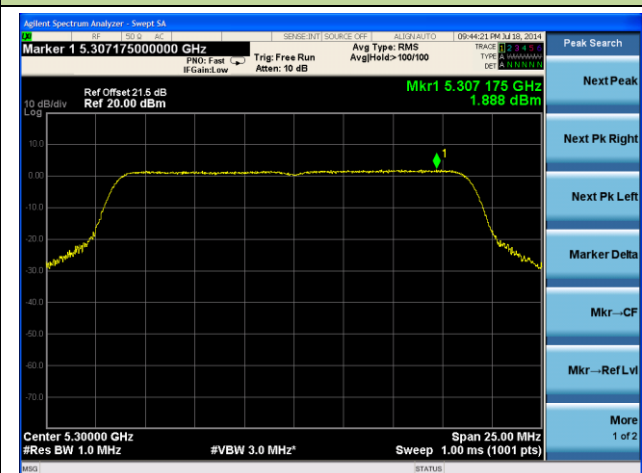

Channel 36 (5180MHz)

Channel 44 (5220MHz)

Channel 48 (5240MHz)

Channel 52 (5260MHz)

Channel 60 (5300MHz)

Channel 64 (5320MHz)

Channel 54 (5270MHz)

Channel 62 (5310MHz)

Channel 102 (5510MHz)

Channel 118 (5550MHz)

Channel 134 (5670MHz)

Channel 142 (5710MHz)

802.11ac-VHT80 PSD - Ant 0 / Ant 0 + 1 + 2 + 3, Beam Forming

Channel 42 (5210MHz)

Channel 58 (5290MHz)

Channel 106 (5530MHz)

Channel 138 (5690MHz)