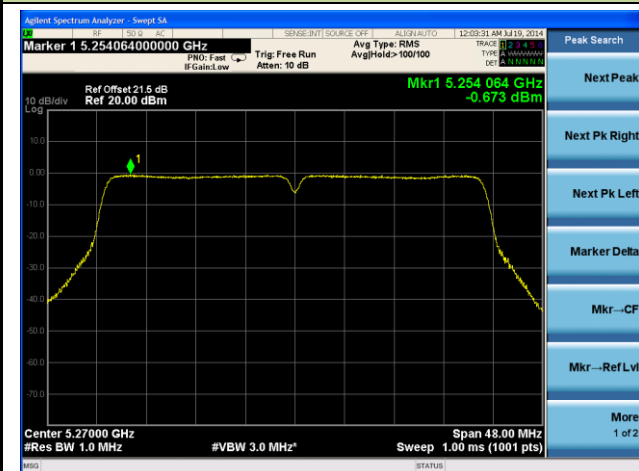

802.11n-HT40 PSD - Ant 3 / Ant 0 + 1 + 2 + 3, Non-Beam Forming

Channel 38 (5190MHz)

Channel 46 (5230MHz)

Channel 54 (5270MHz)

Channel 62 (5310MHz)

Channel 102 (5510MHz)

Channel 118 (5550MHz)

802.11n-HT20 PSD - Ant 0 / Ant 0 + 1 + 2 + 3, Beam Forming