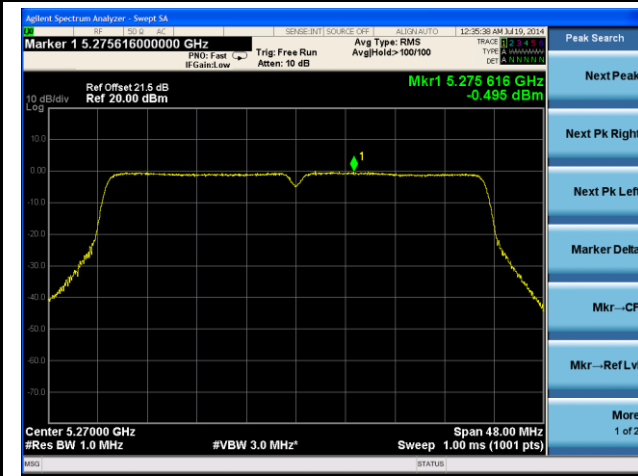

Channel 36 (5180MHz)

Channel 44 (5220MHz)

Channel 48 (5240MHz)

Channel 52 (5260MHz)

Channel 60 (5300MHz)

Channel 64 (5320MHz)

Channel 54 (5270MHz)

Channel 62 (5310MHz)

Channel 102 (5510MHz)

Channel 118 (5550MHz)

Channel 134 (5670MHz)

Channel 142 (5710MHz)

802.11ac-VHT80 PSD - Ant 0 / Ant 0 + 1 + 2 + 3, Beam Forming

Channel 42 (5210MHz)

Channel 58 (5290MHz)

Channel 106 (5530MHz)

Channel 138 (5690MHz)