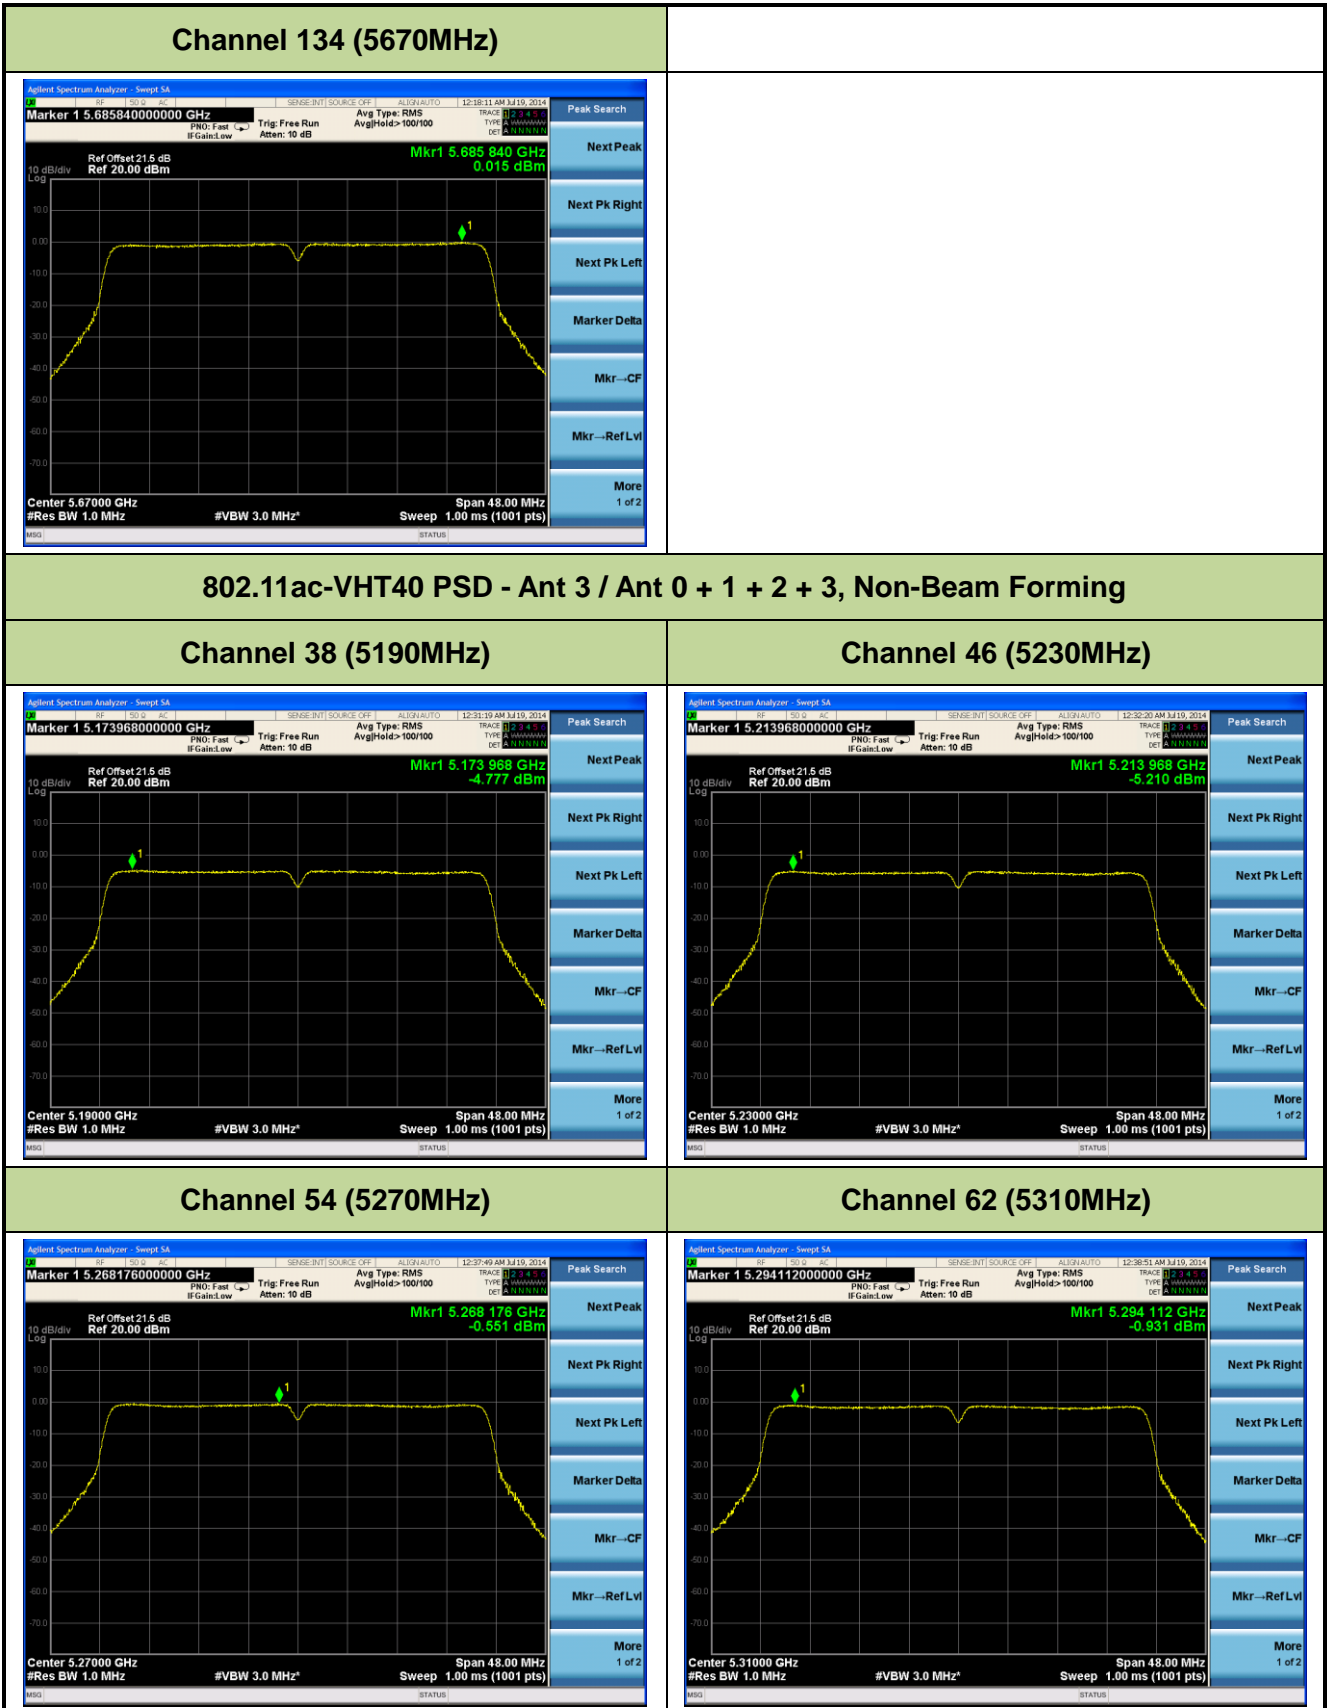

802.11n-HT40 PSD - Ant 3 / Ant 0 + 1 + 2 + 3, Non-Beam Forming

Channel 38 (5190MHz)

Channel 46 (5230MHz)

Channel 54 (5270MHz)

Channel 62 (5310MHz)

Channel 102 (5510MHz)

Channel 118 (5550MHz)

802.11n-HT20 PSD - Ant 0 / Ant 0 + 1 + 2 + 3, Beam Forming

Channel 36 (5180MHz)

Channel 44 (5220MHz)

Channel 48 (5240MHz)

Channel 52 (5260MHz)

Channel 60 (5300MHz)

Channel 64 (5320MHz)

Channel 54 (5270MHz)

Channel 62 (5310MHz)

Channel 102 (5510MHz)

Channel 118 (5550MHz)

Channel 134 (5670MHz)

Channel 142 (5710MHz)

802.11ac-VHT80 PSD - Ant 0 / Ant 0 + 1 + 2 + 3, Beam Forming

Channel 42 (5210MHz)

Channel 58 (5290MHz)

Channel 106 (5530MHz)

Channel 138 (5690MHz)