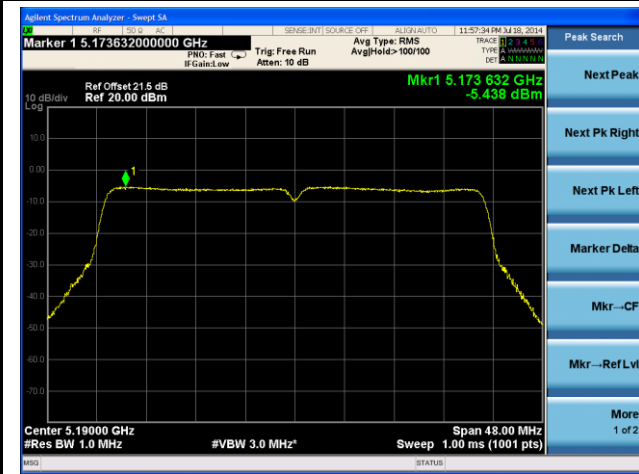

802.11n-HT40 PSD - Ant 2 / Ant 0 + 1 + 2 + 3, Non-Beam Forming

Channel 38 (5190MHz)