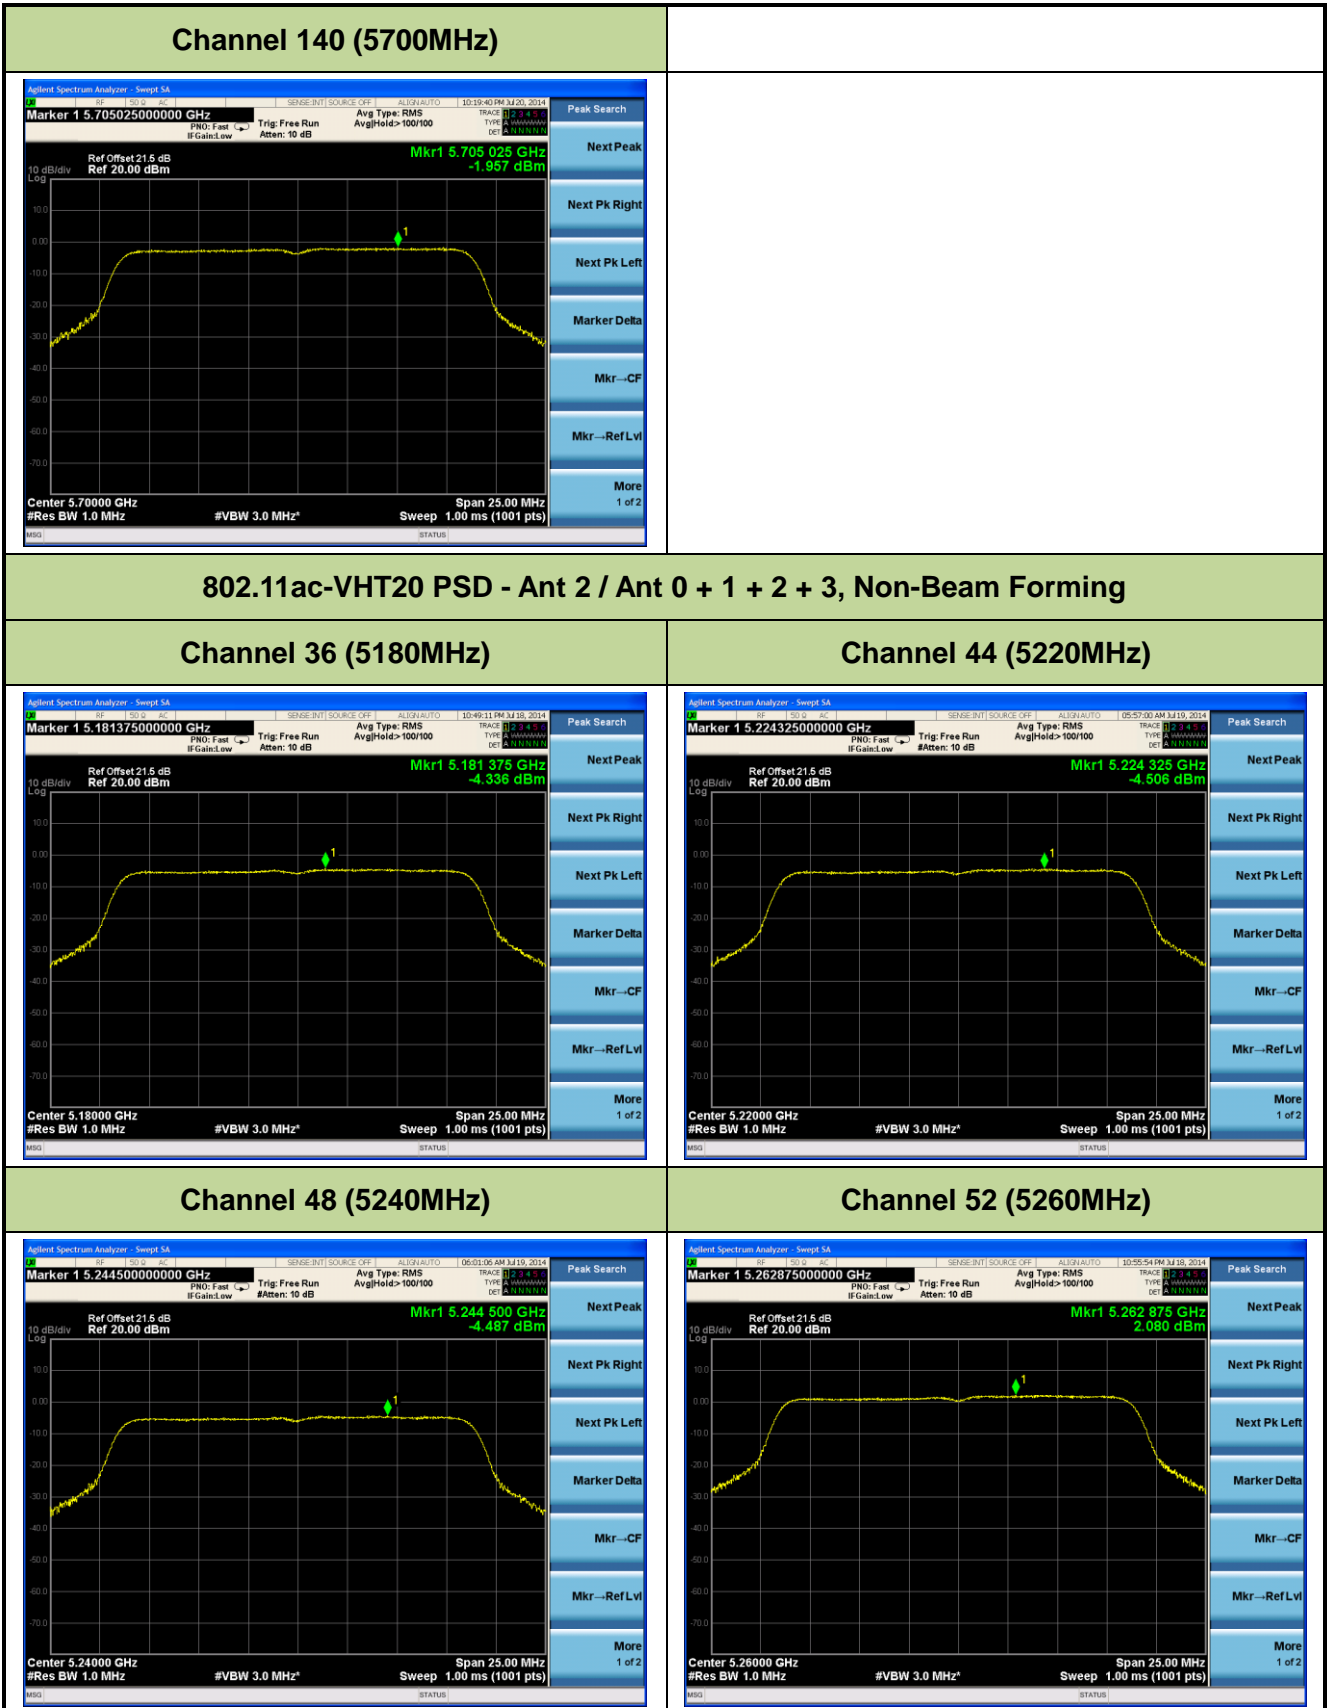

802.11a PSD - Ant 2 / Ant 0 + 1 + 2 + 3, Non-Beam Forming

Channel 36 (5180MHz)

Channel 44 (5220MHz)

Channel 48 (5240MHz)

Channel 52 (5260MHz)

Channel 60 (5300MHz)

Channel 64 (5320MHz)

Channel 48 (5240MHz)

Channel 52 (5260MHz)

Channel 60 (5300MHz)

Channel 64 (5320MHz)

Channel 100 (5500MHz)

Channel 116 (5580MHz)

802.11n-HT40 PSD - Ant 2 / Ant 0 + 1 + 2 + 3, Non-Beam Forming

Channel 38 (5190MHz)

Channel 46 (5230MHz)

Channel 54 (5270MHz)

Channel 62 (5310MHz)

Channel 102 (5510MHz)

Channel 118 (5550MHz)

802.11a PSD - Ant 3 / Ant 0 + 1 + 2 + 3, Non-Beam Forming

Channel 36 (5180MHz)

Channel 44 (5220MHz)

Channel 48 (5240MHz)

Channel 52 (5260MHz)

Channel 60 (5300MHz)

Channel 64 (5320MHz)