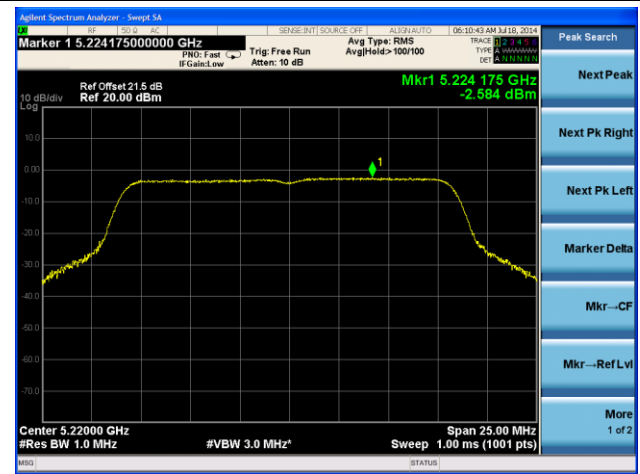

802.11a PSD - Ant 2 / Ant 0 + 1 + 2 + 3, Non-Beam Forming

Channel 36 (5180MHz)

Channel 44 (5220MHz)

Channel 48 (5240MHz)

Channel 52 (5260MHz)

Channel 60 (5300MHz)

Channel 64 (5320MHz)

Channel 48 (5240MHz)