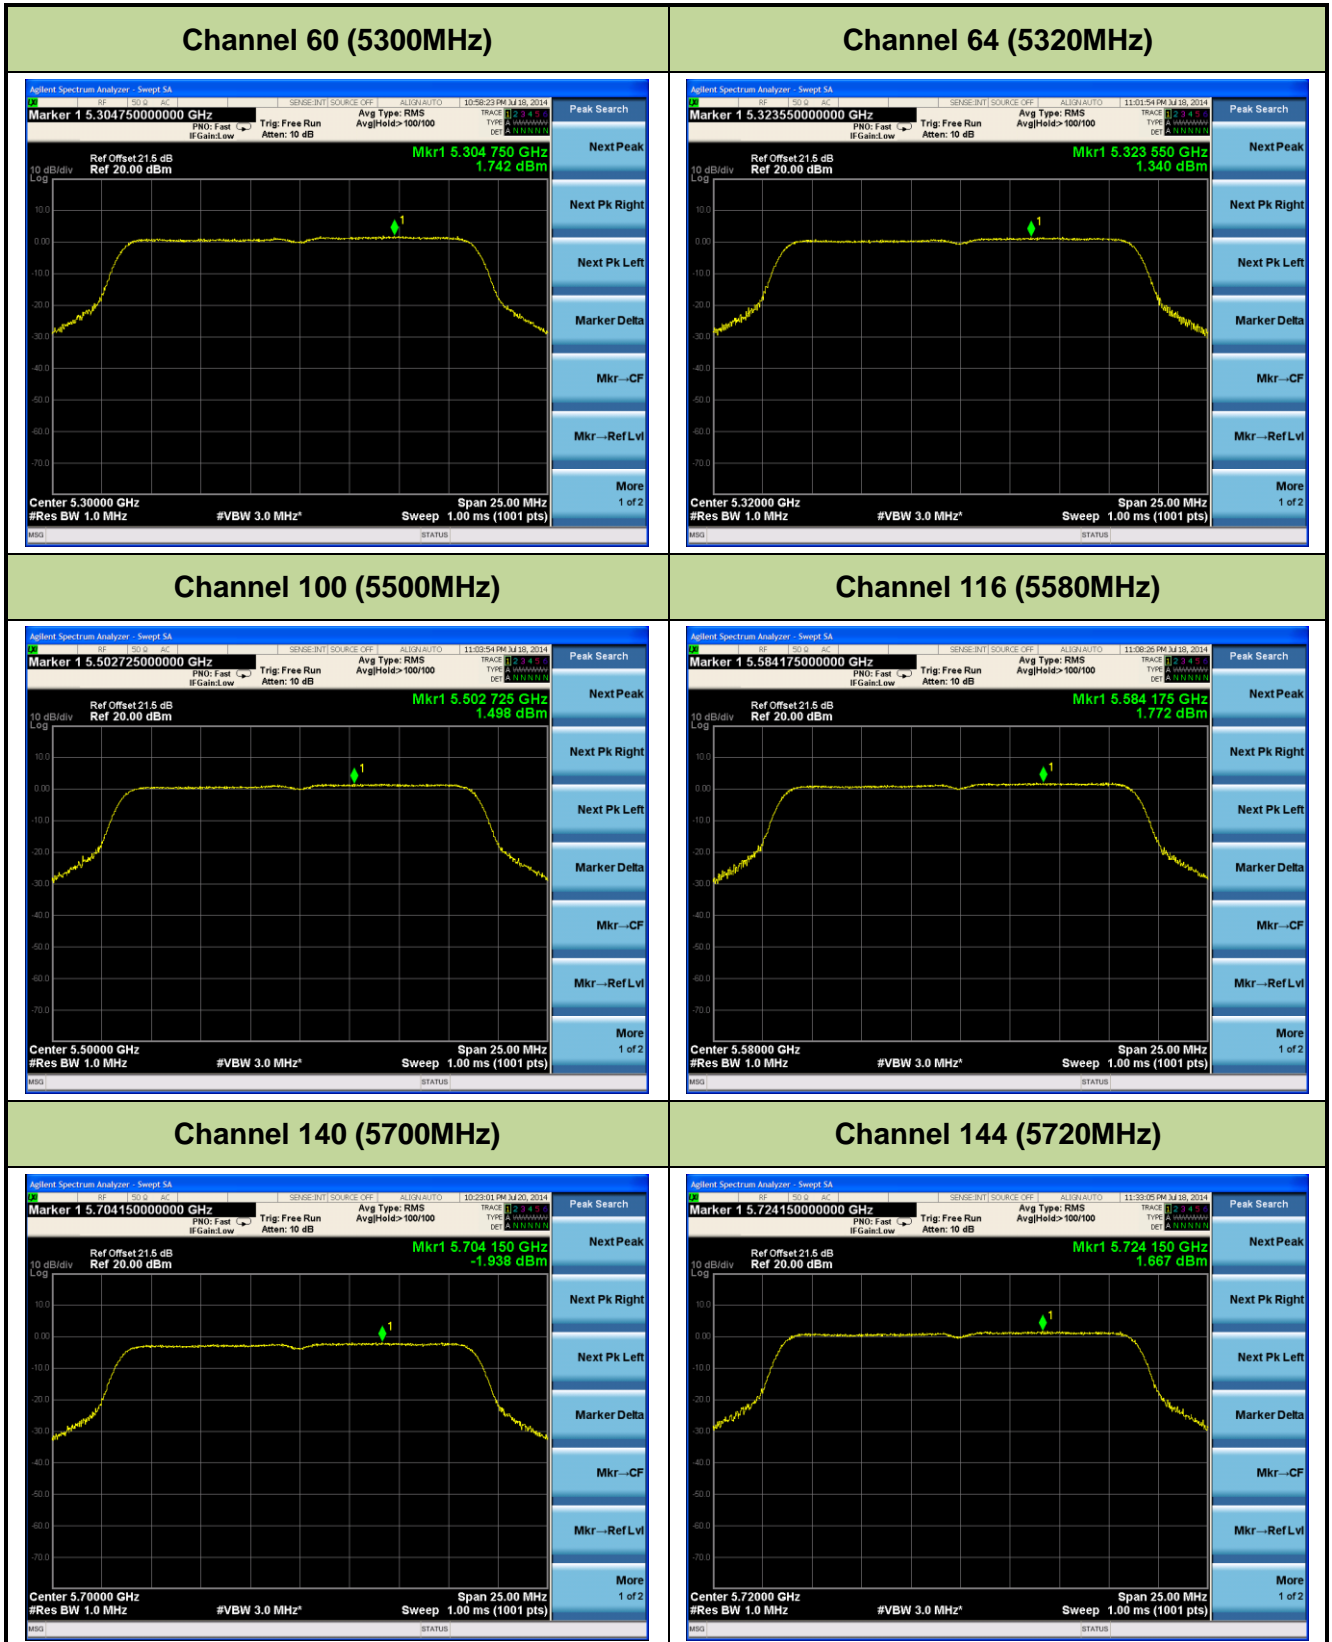

802.11a PSD - Ant 2 / Ant 0 + 1 + 2 + 3, Non-Beam Forming

Channel 36 (5180MHz)

Channel 44 (5220MHz)

Channel 48 (5240MHz)

Channel 52 (5260MHz)

Channel 60 (5300MHz)

Channel 64 (5320MHz)

Channel 48 (5240MHz)

Channel 52 (5260MHz)

Channel 60 (5300MHz)

Channel 64 (5320MHz)

Channel 100 (5500MHz)

Channel 116 (5580MHz)

802.11n-HT40 PSD - Ant 2 / Ant 0 + 1 + 2 + 3, Non-Beam Forming

Channel 38 (5190MHz)

Channel 46 (5230MHz)

Channel 54 (5270MHz)

Channel 62 (5310MHz)

Channel 102 (5510MHz)

Channel 118 (5550MHz)

802.11a PSD - Ant 3 / Ant 0 + 1 + 2 + 3, Non-Beam Forming

Channel 36 (5180MHz)

Channel 44 (5220MHz)

Channel 48 (5240MHz)

Channel 52 (5260MHz)

Channel 60 (5300MHz)

Channel 64 (5320MHz)