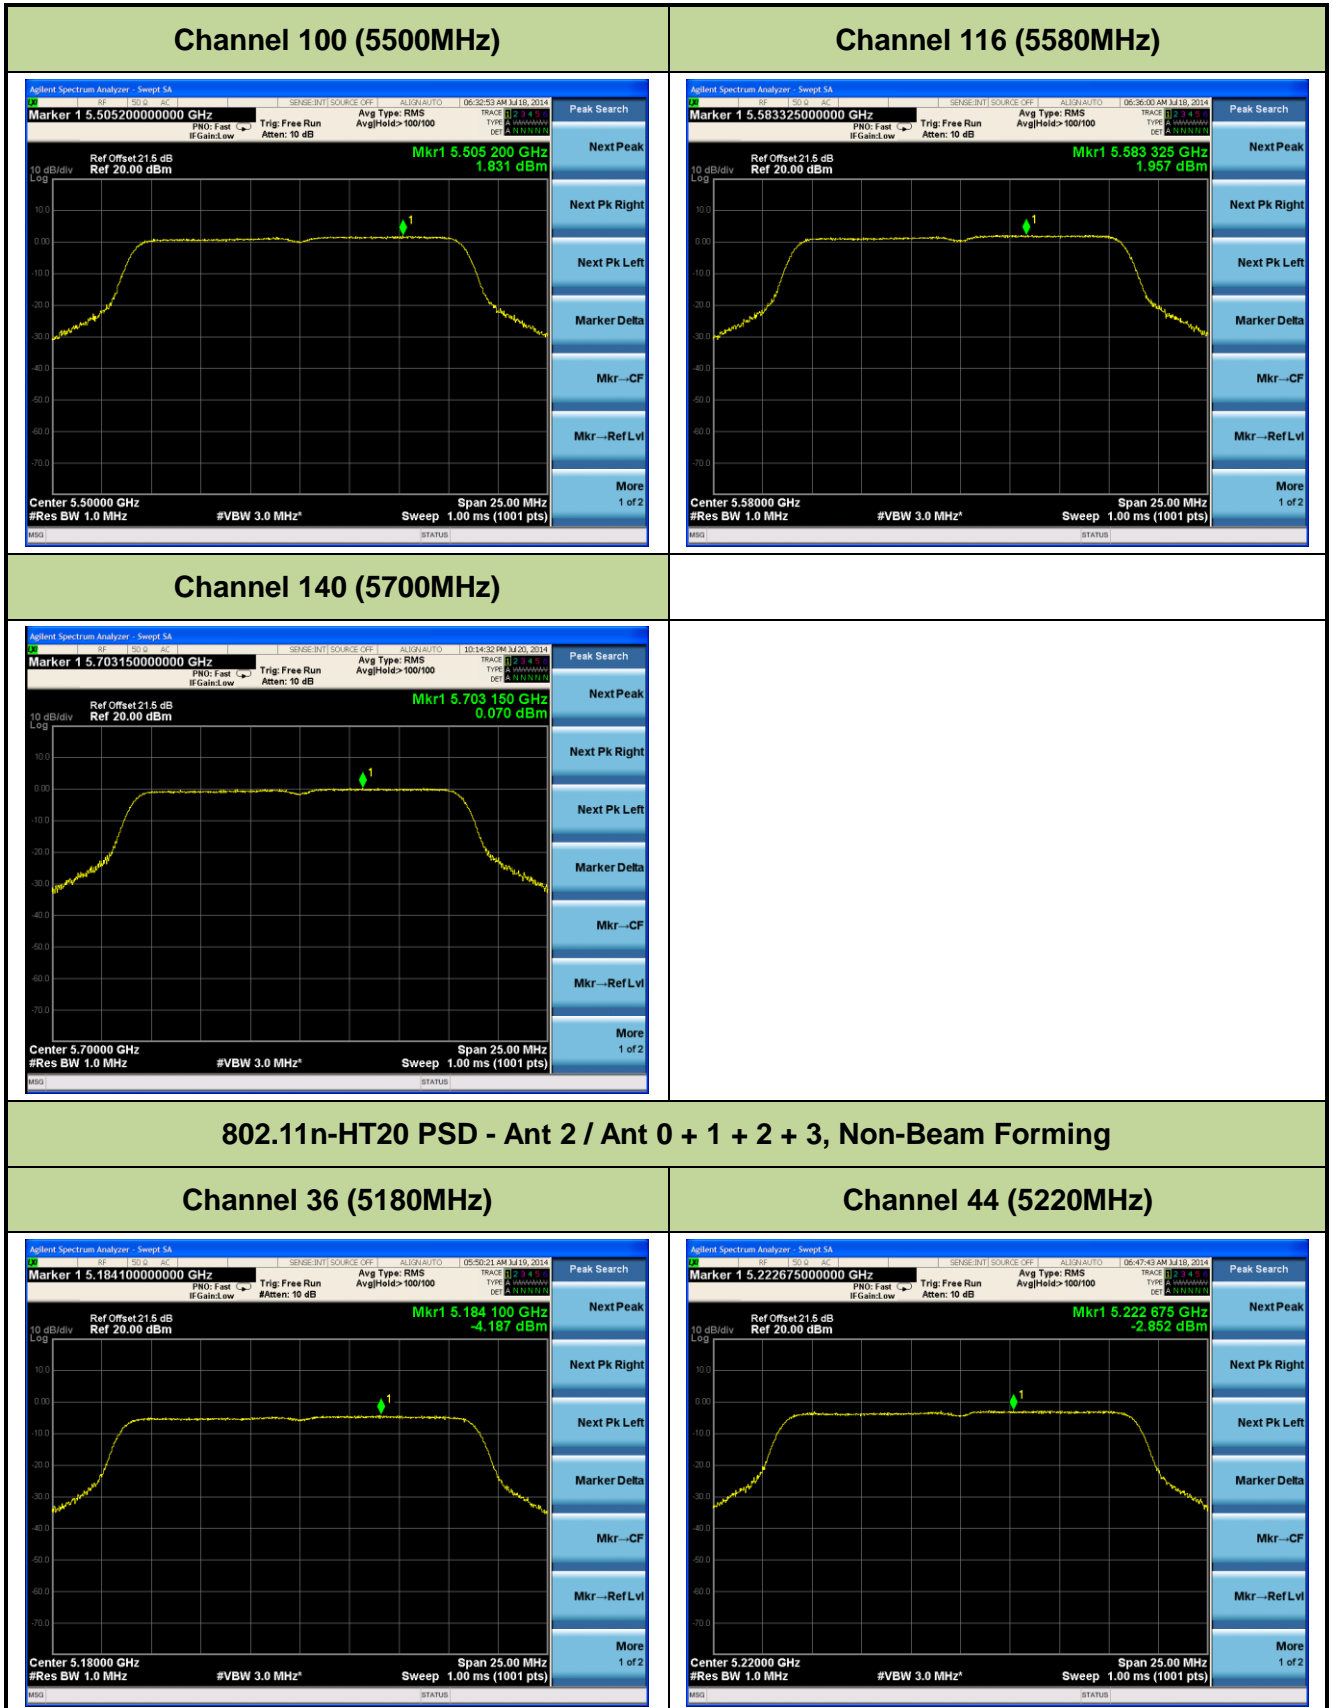

802.11a PSD - Ant 2 / Ant 0 + 1 + 2 + 3, Non-Beam Forming

Channel 36 (5180MHz)

Channel 44 (5220MHz)

Channel 48 (5240MHz)

Channel 52 (5260MHz)

Channel 60 (5300MHz)

Channel 64 (5320MHz)

Channel 48 (5240MHz)

Channel 52 (5260MHz)

Channel 60 (5300MHz)

Channel 64 (5320MHz)

Channel 100 (5500MHz)

Channel 116 (5580MHz)

802.11n-HT40 PSD - Ant 2 / Ant 0 + 1 + 2 + 3, Non-Beam Forming

Channel 38 (5190MHz)

Channel 46 (5230MHz)

Channel 54 (5270MHz)

Channel 62 (5310MHz)

Channel 102 (5510MHz)

Channel 118 (5550MHz)

802.11a PSD - Ant 3 / Ant 0 + 1 + 2 + 3, Non-Beam Forming

Channel 36 (5180MHz)

Channel 44 (5220MHz)

Channel 48 (5240MHz)

Channel 52 (5260MHz)

Channel 60 (5300MHz)

Channel 64 (5320MHz)