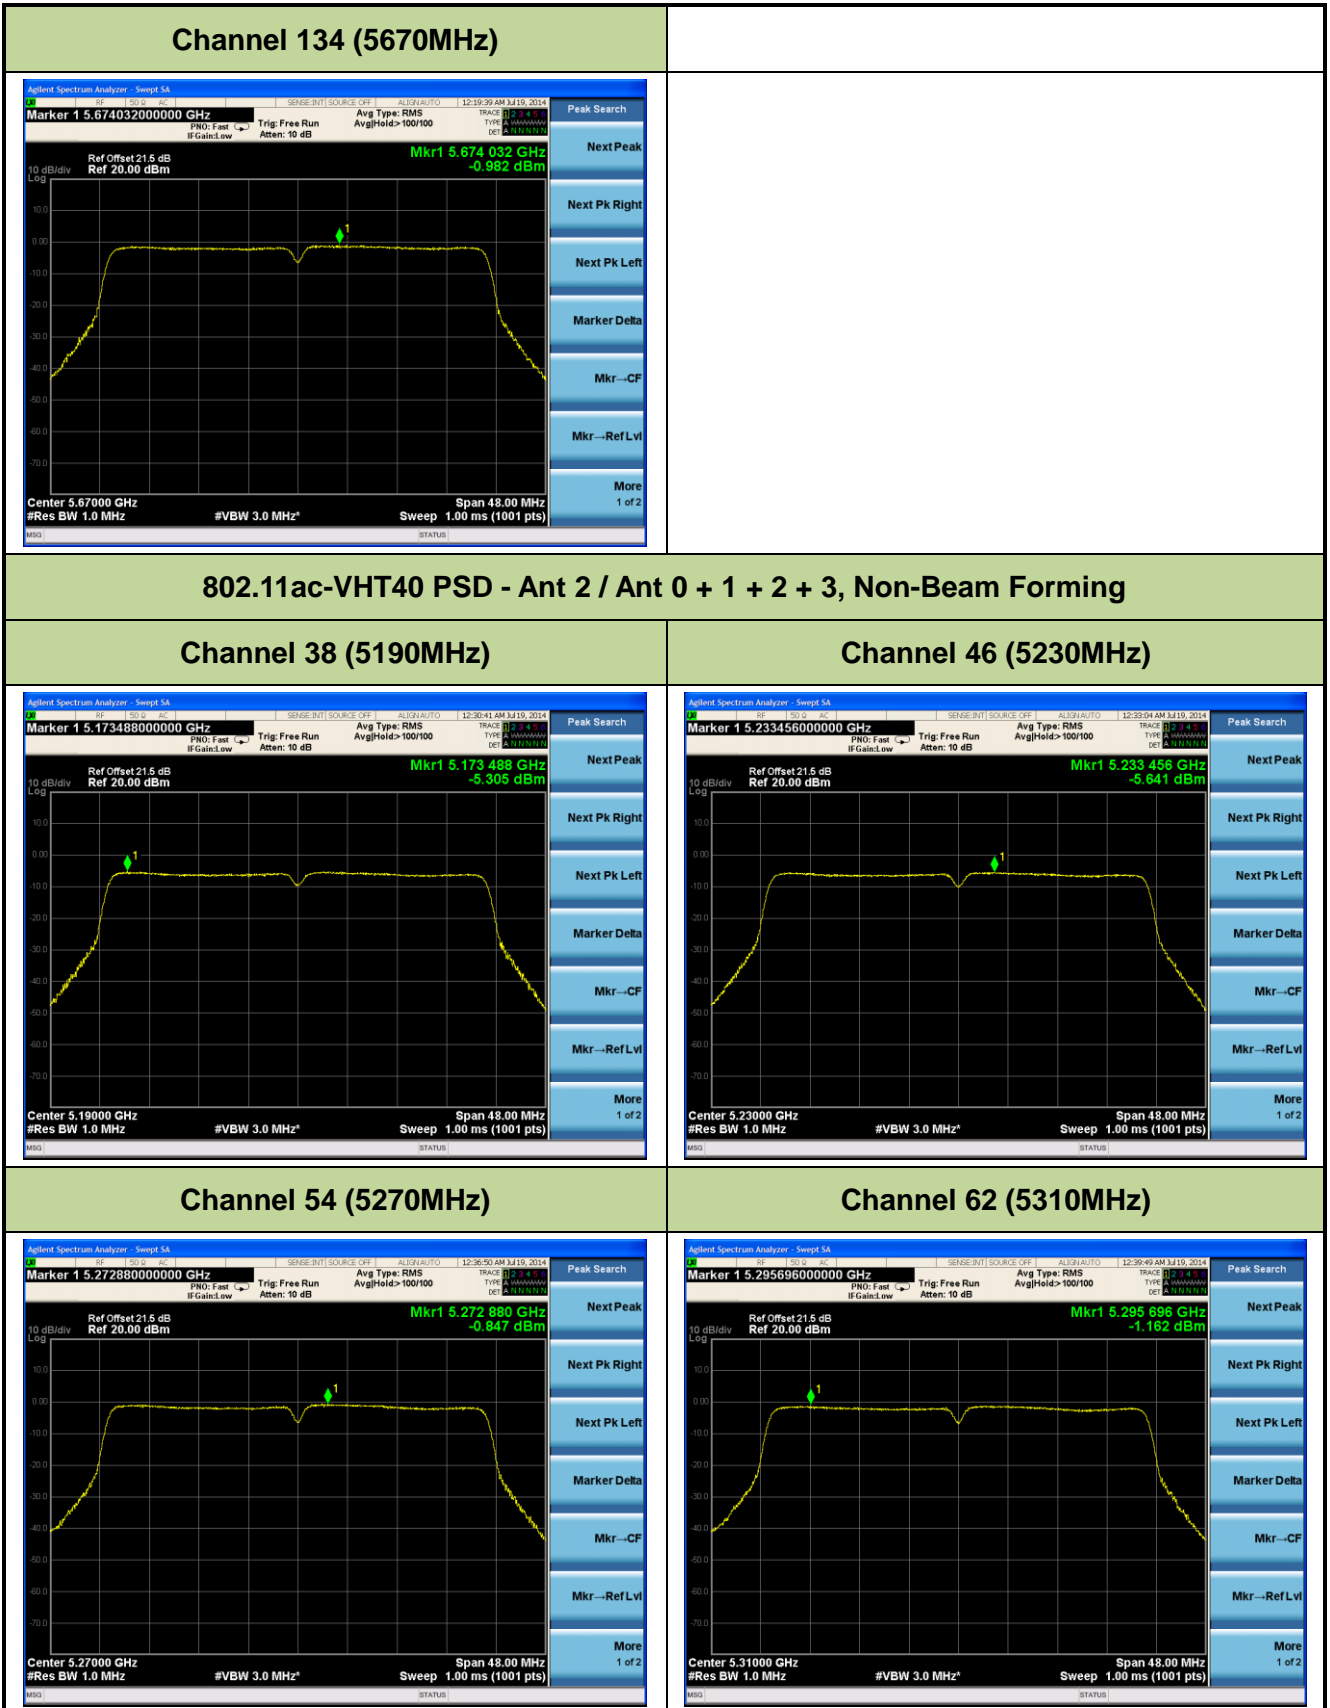

Channel 52 (5260MHz)

Channel 60 (5300MHz)

Channel 64 (5320MHz)

Channel 100 (5500MHz)

Channel 116 (5580MHz)

802.11n-HT40 PSD - Ant 2 / Ant 0 + 1 + 2 + 3, Non-Beam Forming

Channel 38 (5190MHz)

Channel 46 (5230MHz)

Channel 54 (5270MHz)

Channel 62 (5310MHz)

Channel 102 (5510MHz)

Channel 118 (5550MHz)

802.11a PSD - Ant 3 / Ant 0 + 1 + 2 + 3, Non-Beam Forming

Channel 36 (5180MHz)

Channel 44 (5220MHz)

Channel 48 (5240MHz)

Channel 52 (5260MHz)

Channel 60 (5300MHz)

Channel 64 (5320MHz)