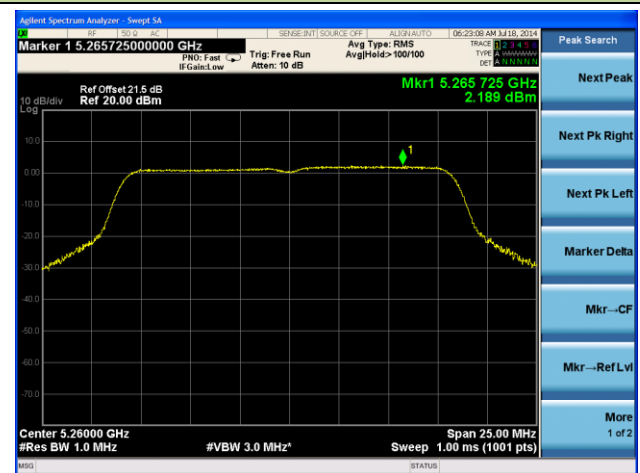

802.11a PSD - Ant 2 / Ant 0 + 1 + 2 + 3, Non-Beam Forming

Channel 36 (5180MHz)

Channel 44 (5220MHz)

Channel 48 (5240MHz)

Channel 52 (5260MHz)

Channel 60 (5300MHz)

Channel 64 (5320MHz)

Channel 48 (5240MHz)