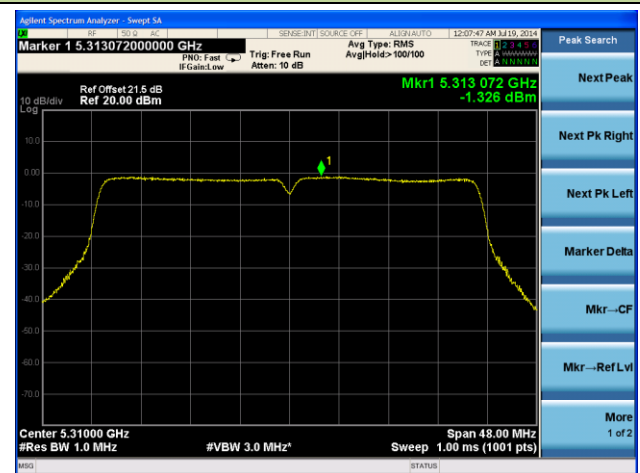

Channel 62 (5310MHz)