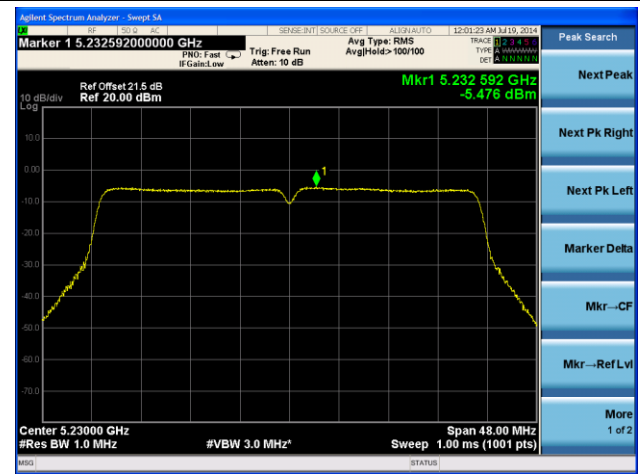

Channel 52 (5260MHz)

Channel 60 (5300MHz)

Channel 64 (5320MHz)

Channel 100 (5500MHz)

Channel 116 (5580MHz)

802.11n-HT40 PSD - Ant 2 / Ant 0 + 1 + 2 + 3, Non-Beam Forming

Channel 38 (5190MHz)

Channel 46 (5230MHz)