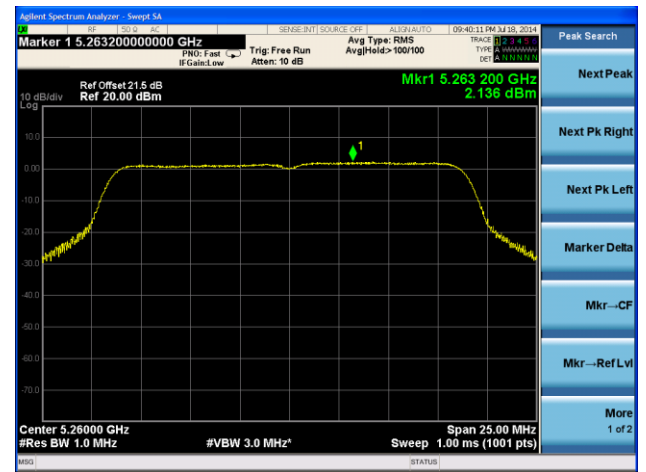

Channel 52 (5260MHz)