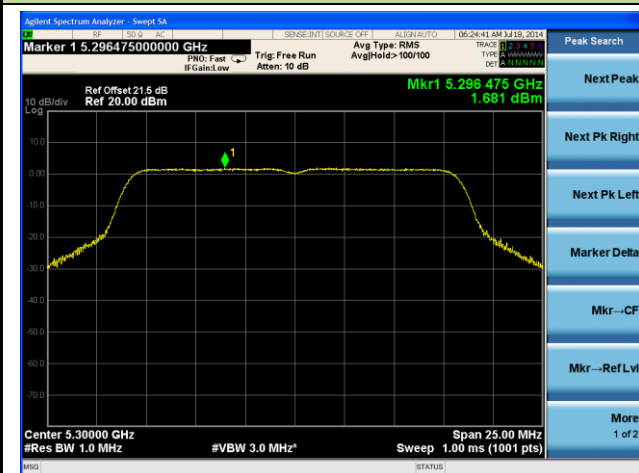

Channel 54 (5270MHz)

Channel 62 (5310MHz)

Channel 102 (5510MHz)

Channel 118 (5550MHz)

802.11a PSD - Ant 3 / Ant 0 + 1 + 2 + 3, Non-Beam Forming

Channel 36 (5180MHz)

Channel 44 (5220MHz)

Channel 48 (5240MHz)

Channel 52 (5260MHz)

Channel 60 (5300MHz)

Channel 64 (5320MHz)