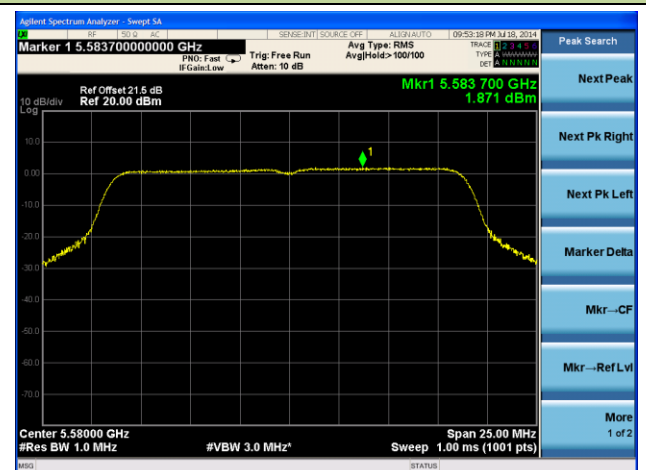

Channel 116 (5580MHz)