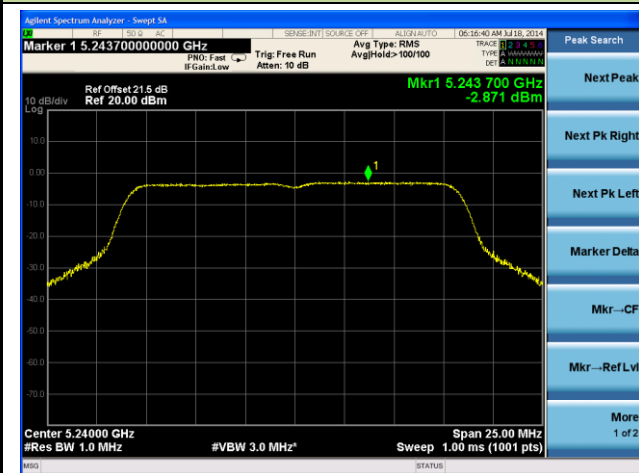

802.11a PSD - Ant 2 / Ant 0 + 1 + 2 + 3, Non-Beam Forming

Channel 36 (5180MHz)

Channel 44 (5220MHz)

Channel 48 (5240MHz)

Channel 52 (5260MHz)

Channel 60 (5300MHz)

Channel 64 (5320MHz)

Channel 48 (5240MHz)