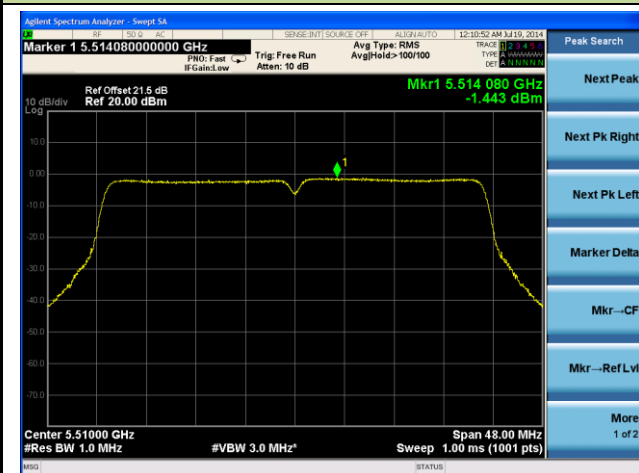

Channel 102 (5510MHz)