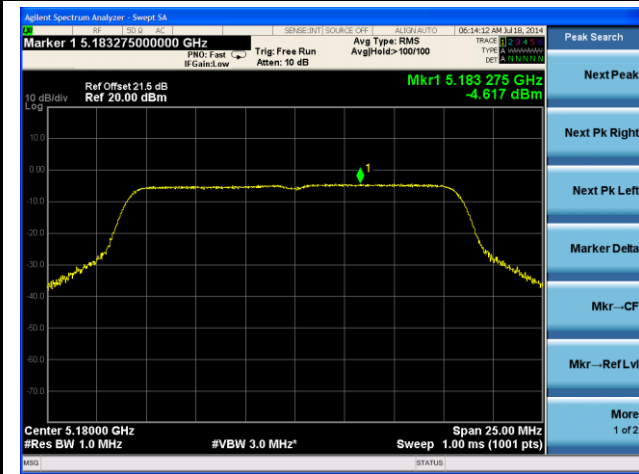

802.11a PSD - Ant 2 / Ant 0 + 1 + 2 + 3, Non-Beam Forming

Channel 36 (5180MHz)

Channel 44 (5220MHz)

Channel 48 (5240MHz)

Channel 52 (5260MHz)

Channel 60 (5300MHz)

Channel 64 (5320MHz)

Channel 48 (5240MHz)