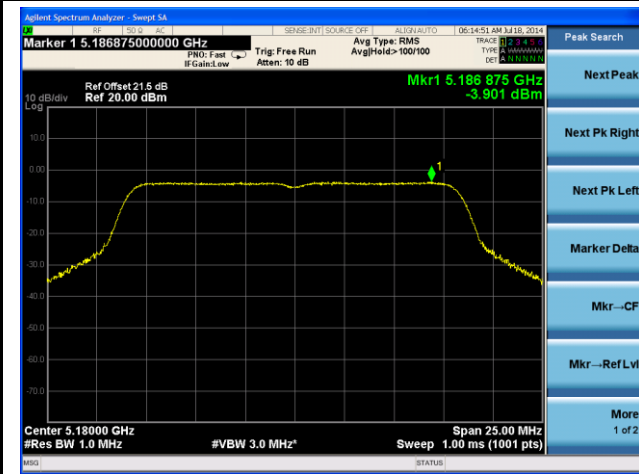

Channel 54 (5270MHz)

Channel 62 (5310MHz)

Channel 102 (5510MHz)

Channel 118 (5550MHz)

802.11a PSD - Ant 3 / Ant 0 + 1 + 2 + 3, Non-Beam Forming

Channel 36 (5180MHz)

Channel 44 (5220MHz)

Channel 48 (5240MHz)

Channel 52 (5260MHz)

Channel 60 (5300MHz)

Channel 64 (5320MHz)