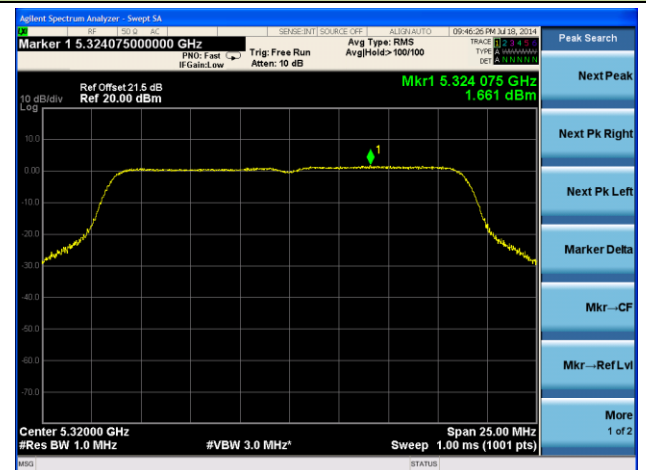

Channel 64 (5320MHz)