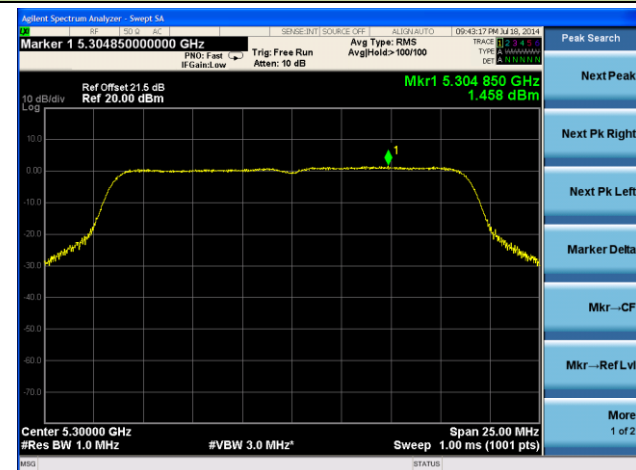

Channel 60 (5300MHz)