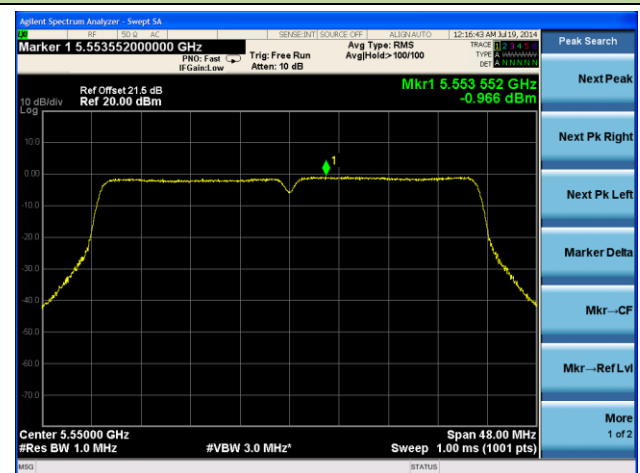

Channel 54 (5270MHz)

Channel 62 (5310MHz)

Channel 102 (5510MHz)

Channel 118 (5550MHz)

802.11a PSD - Ant 3 / Ant 0 + 1 + 2 + 3, Non-Beam Forming

Channel 36 (5180MHz)

Channel 44 (5220MHz)

Channel 48 (5240MHz)

Channel 52 (5260MHz)

Channel 60 (5300MHz)

Channel 64 (5320MHz)