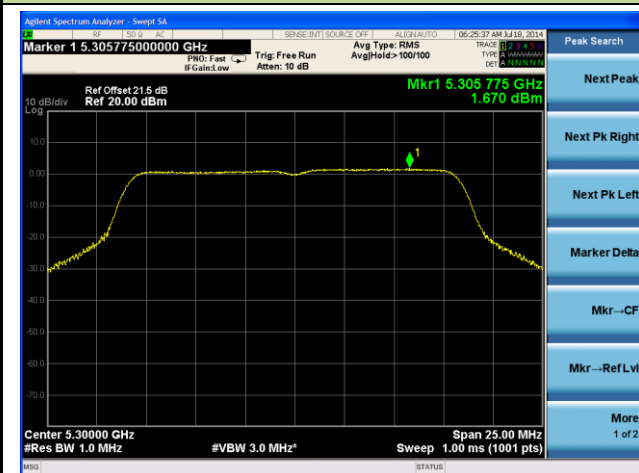

802.11a PSD - Ant 2 / Ant 0 + 1 + 2 + 3, Non-Beam Forming

Channel 36 (5180MHz)

Channel 44 (5220MHz)

Channel 48 (5240MHz)

Channel 52 (5260MHz)

Channel 60 (5300MHz)

Channel 64 (5320MHz)

Channel 48 (5240MHz)