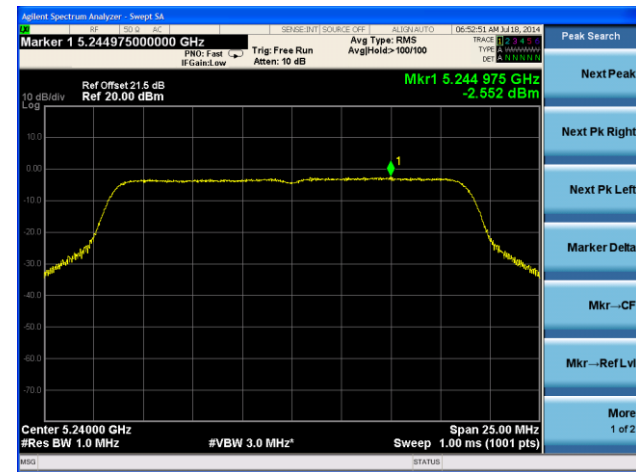

802.11a PSD - Ant 2 / Ant 0 + 1 + 2 + 3, Non-Beam Forming

Channel 36 (5180MHz)

Channel 44 (5220MHz)

Channel 48 (5240MHz)

Channel 52 (5260MHz)

Channel 60 (5300MHz)

Channel 64 (5320MHz)

Channel 48 (5240MHz)