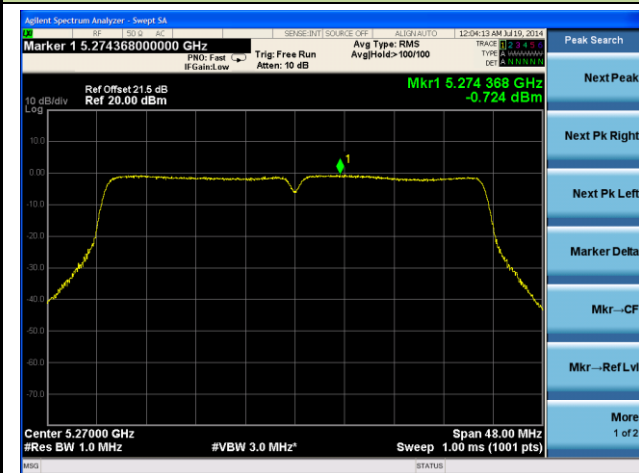

Channel 52 (5260MHz)

Channel 60 (5300MHz)

Channel 64 (5320MHz)

Channel 100 (5500MHz)

Channel 116 (5580MHz)

802.11n-HT40 PSD - Ant 2 / Ant 0 + 1 + 2 + 3, Non-Beam Forming

Channel 38 (5190MHz)

Channel 46 (5230MHz)

Channel 54 (5270MHz)

Channel 62 (5310MHz)

Channel 102 (5510MHz)

Channel 118 (5550MHz)

802.11a PSD - Ant 3 / Ant 0 + 1 + 2 + 3, Non-Beam Forming

Channel 36 (5180MHz)

Channel 44 (5220MHz)

Channel 48 (5240MHz)