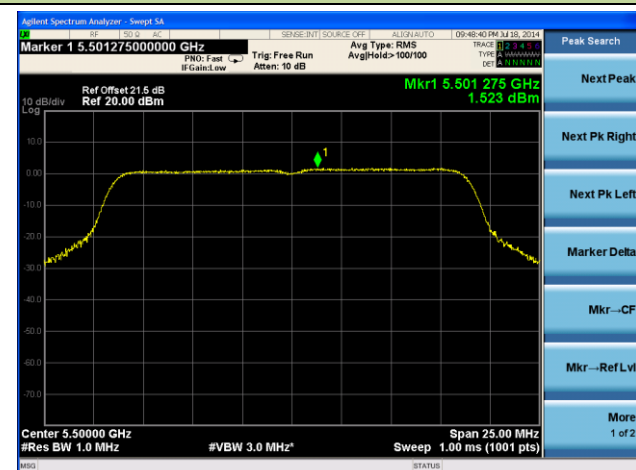

Channel 100 (5500MHz)