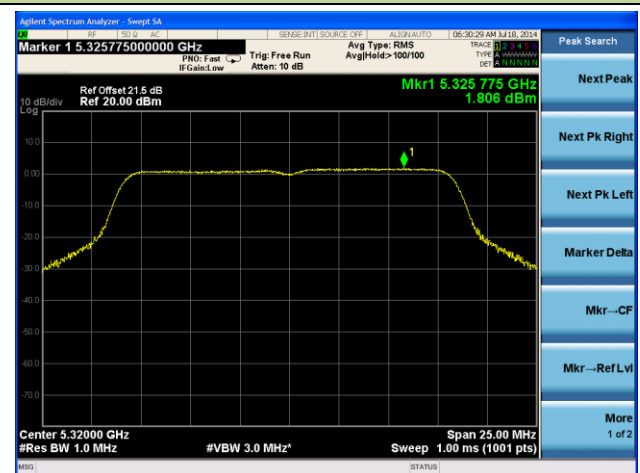

802.11a PSD - Ant 2 / Ant 0 + 1 + 2 + 3, Non-Beam Forming

Channel 36 (5180MHz)

Channel 44 (5220MHz)

Channel 48 (5240MHz)

Channel 52 (5260MHz)

Channel 60 (5300MHz)

Channel 64 (5320MHz)

Channel 48 (5240MHz)