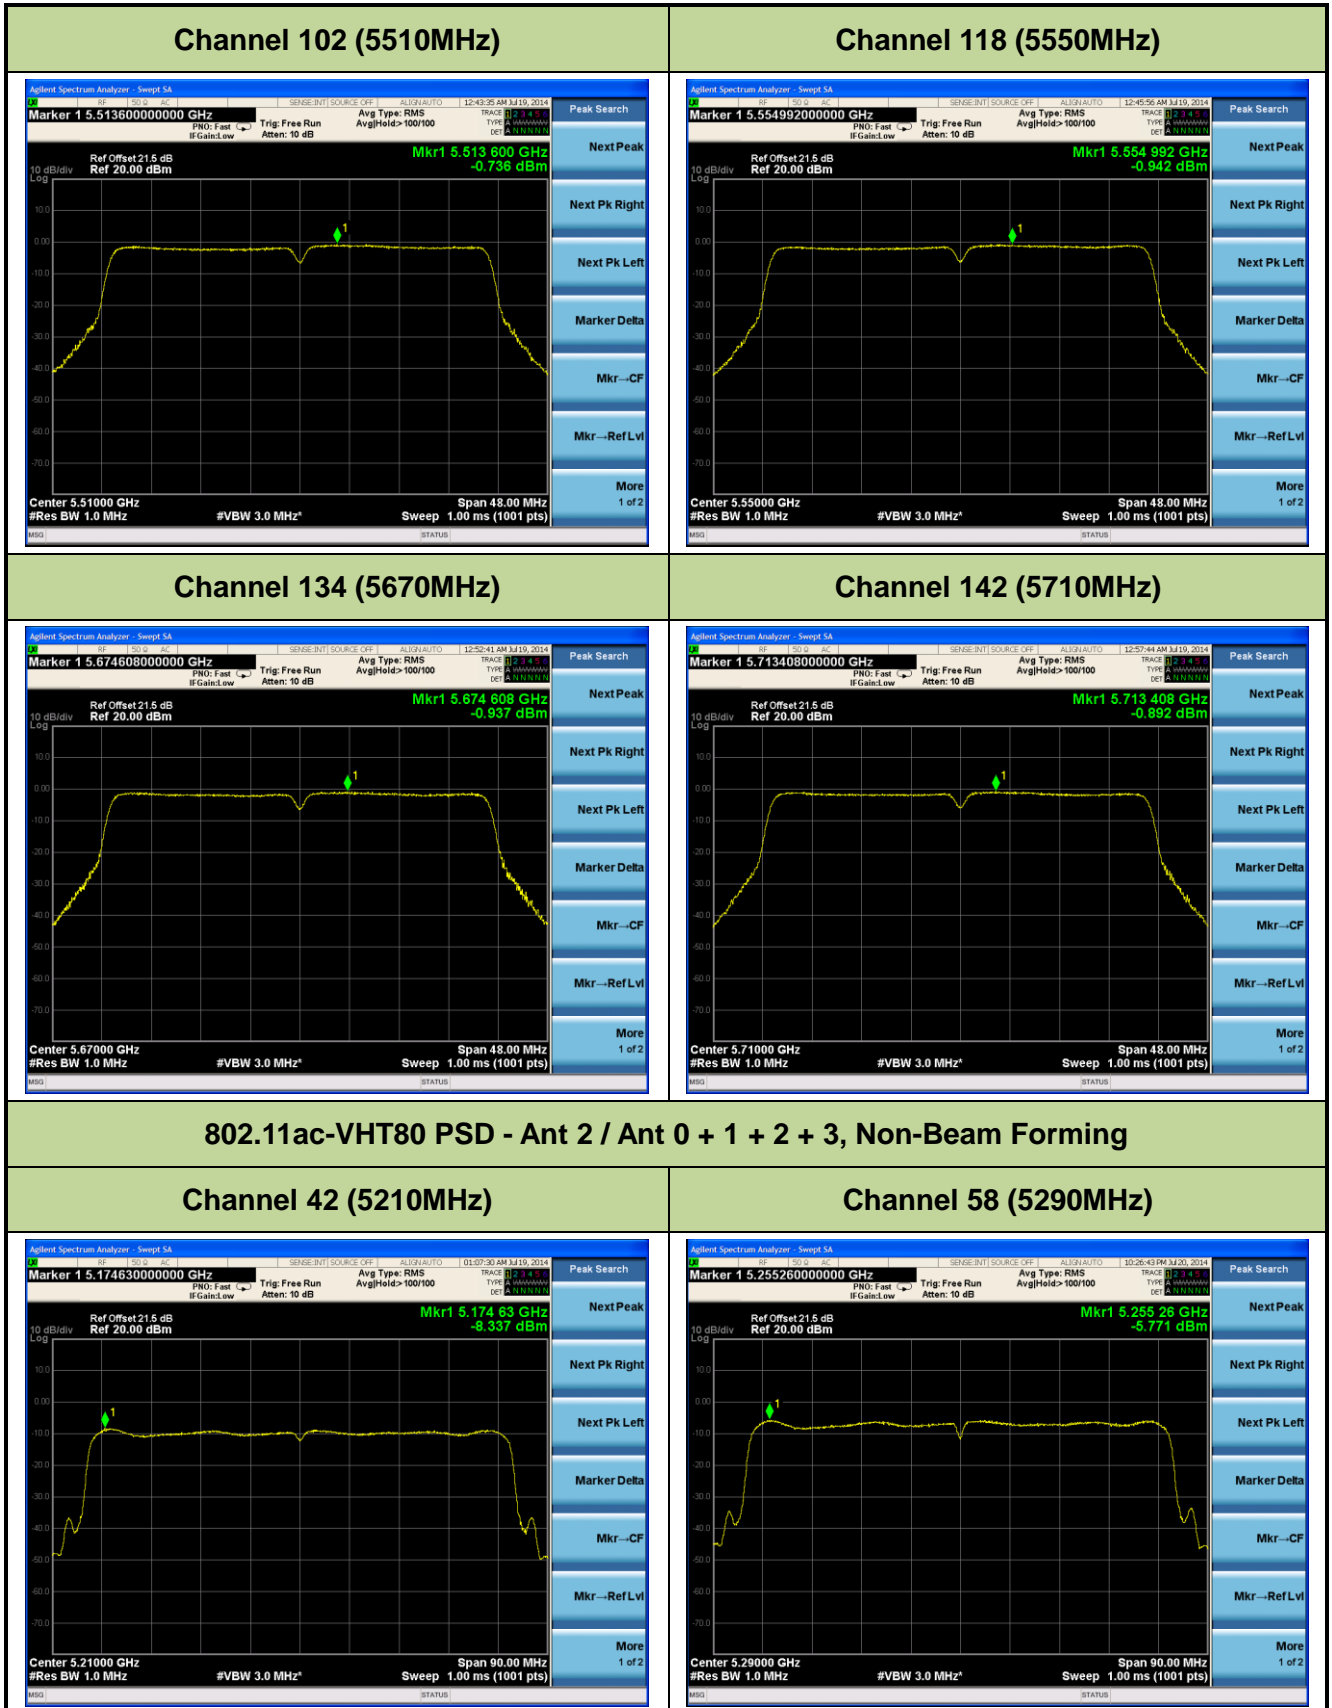

Channel 52 (5260MHz)

Channel 60 (5300MHz)

Channel 64 (5320MHz)

Channel 100 (5500MHz)

Channel 116 (5580MHz)

802.11n-HT40 PSD - Ant 2 / Ant 0 + 1 + 2 + 3, Non-Beam Forming

Channel 38 (5190MHz)

Channel 46 (5230MHz)

Channel 54 (5270MHz)

Channel 62 (5310MHz)

Channel 102 (5510MHz)

Channel 118 (5550MHz)

802.11a PSD - Ant 3 / Ant 0 + 1 + 2 + 3, Non-Beam Forming

Channel 36 (5180MHz)

Channel 44 (5220MHz)

Channel 48 (5240MHz)

Channel 52 (5260MHz)

Channel 60 (5300MHz)

Channel 64 (5320MHz)