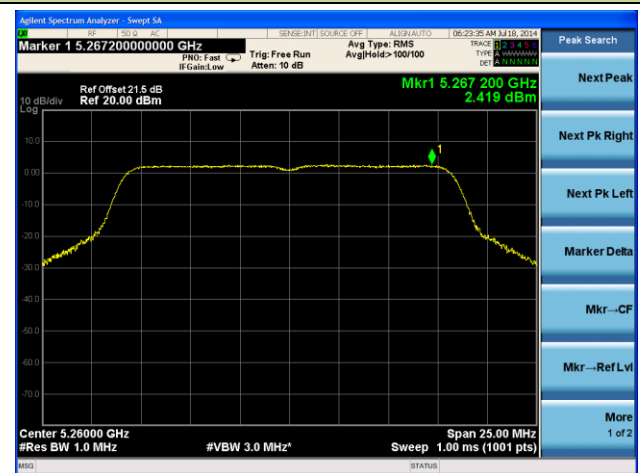

Channel 54 (5270MHz)

Channel 62 (5310MHz)

Channel 102 (5510MHz)

Channel 118 (5550MHz)

802.11a PSD - Ant 3 / Ant 0 + 1 + 2 + 3, Non-Beam Forming

Channel 36 (5180MHz)

Channel 44 (5220MHz)

Channel 48 (5240MHz)

Channel 52 (5260MHz)

Channel 60 (5300MHz)

Channel 64 (5320MHz)