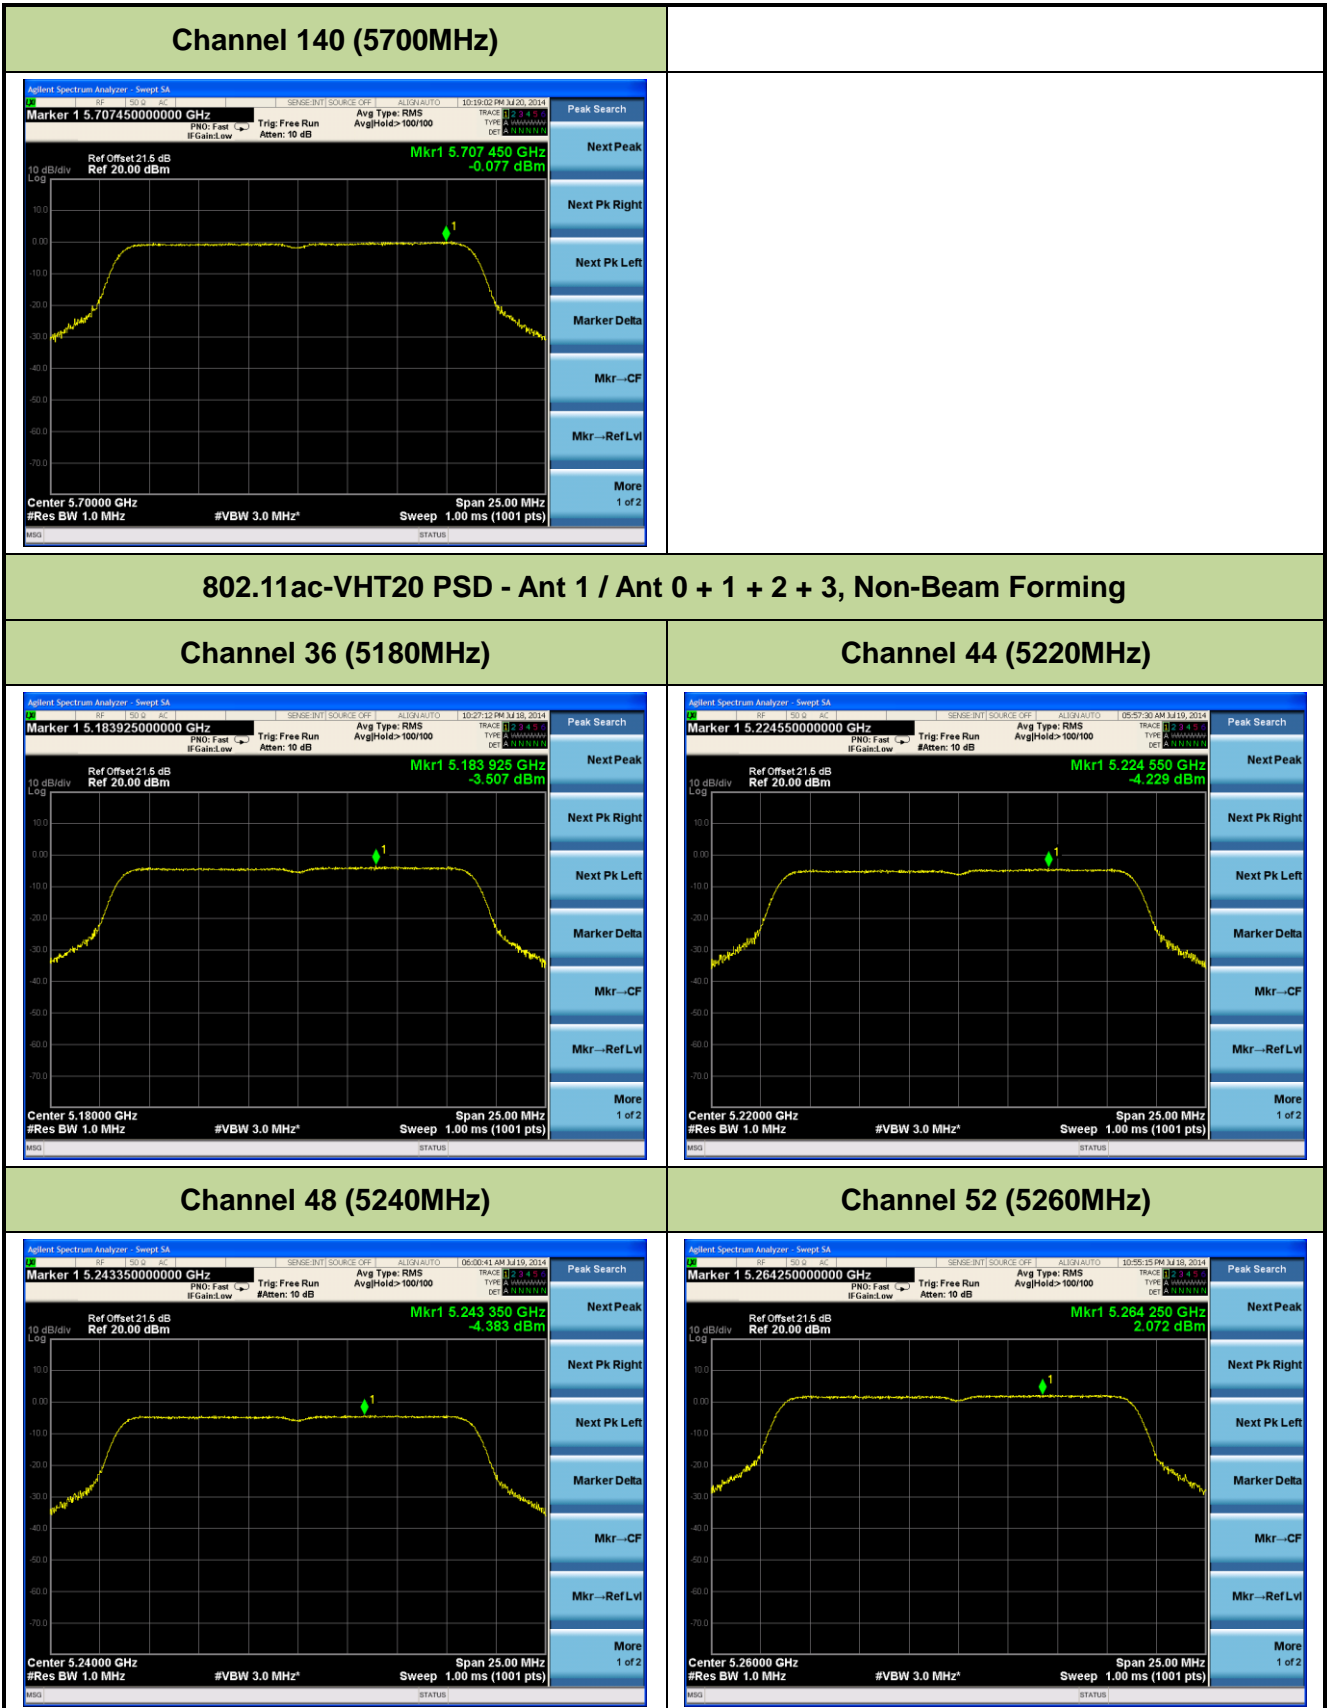

802.11n-HT40 PSD - Ant 0 / Ant 0 + 1 + 2 + 3, Non-Beam Forming

Channel 38 (5190MHz)

Channel 46 (5230MHz)

Channel 54 (5270MHz)

Channel 62 (5310MHz)

Channel 102 (5510MHz)

Channel 118 (5550MHz)

802.11a PSD - Ant 1 / Ant 0 + 1 + 2 + 3, Non-Beam Forming

Channel 36 (5180MHz)

Channel 44 (5220MHz)

Channel 48 (5240MHz)

Channel 52 (5260MHz)

Channel 60 (5300MHz)

Channel 64 (5320MHz)

802.11n-HT40 PSD - Ant 1 / Ant 0 + 1 + 2 + 3, Non-Beam Forming

Channel 38 (5190MHz)

Channel 46 (5230MHz)

Channel 54 (5270MHz)

Channel 62 (5310MHz)

Channel 102 (5510MHz)

Channel 118 (5550MHz)