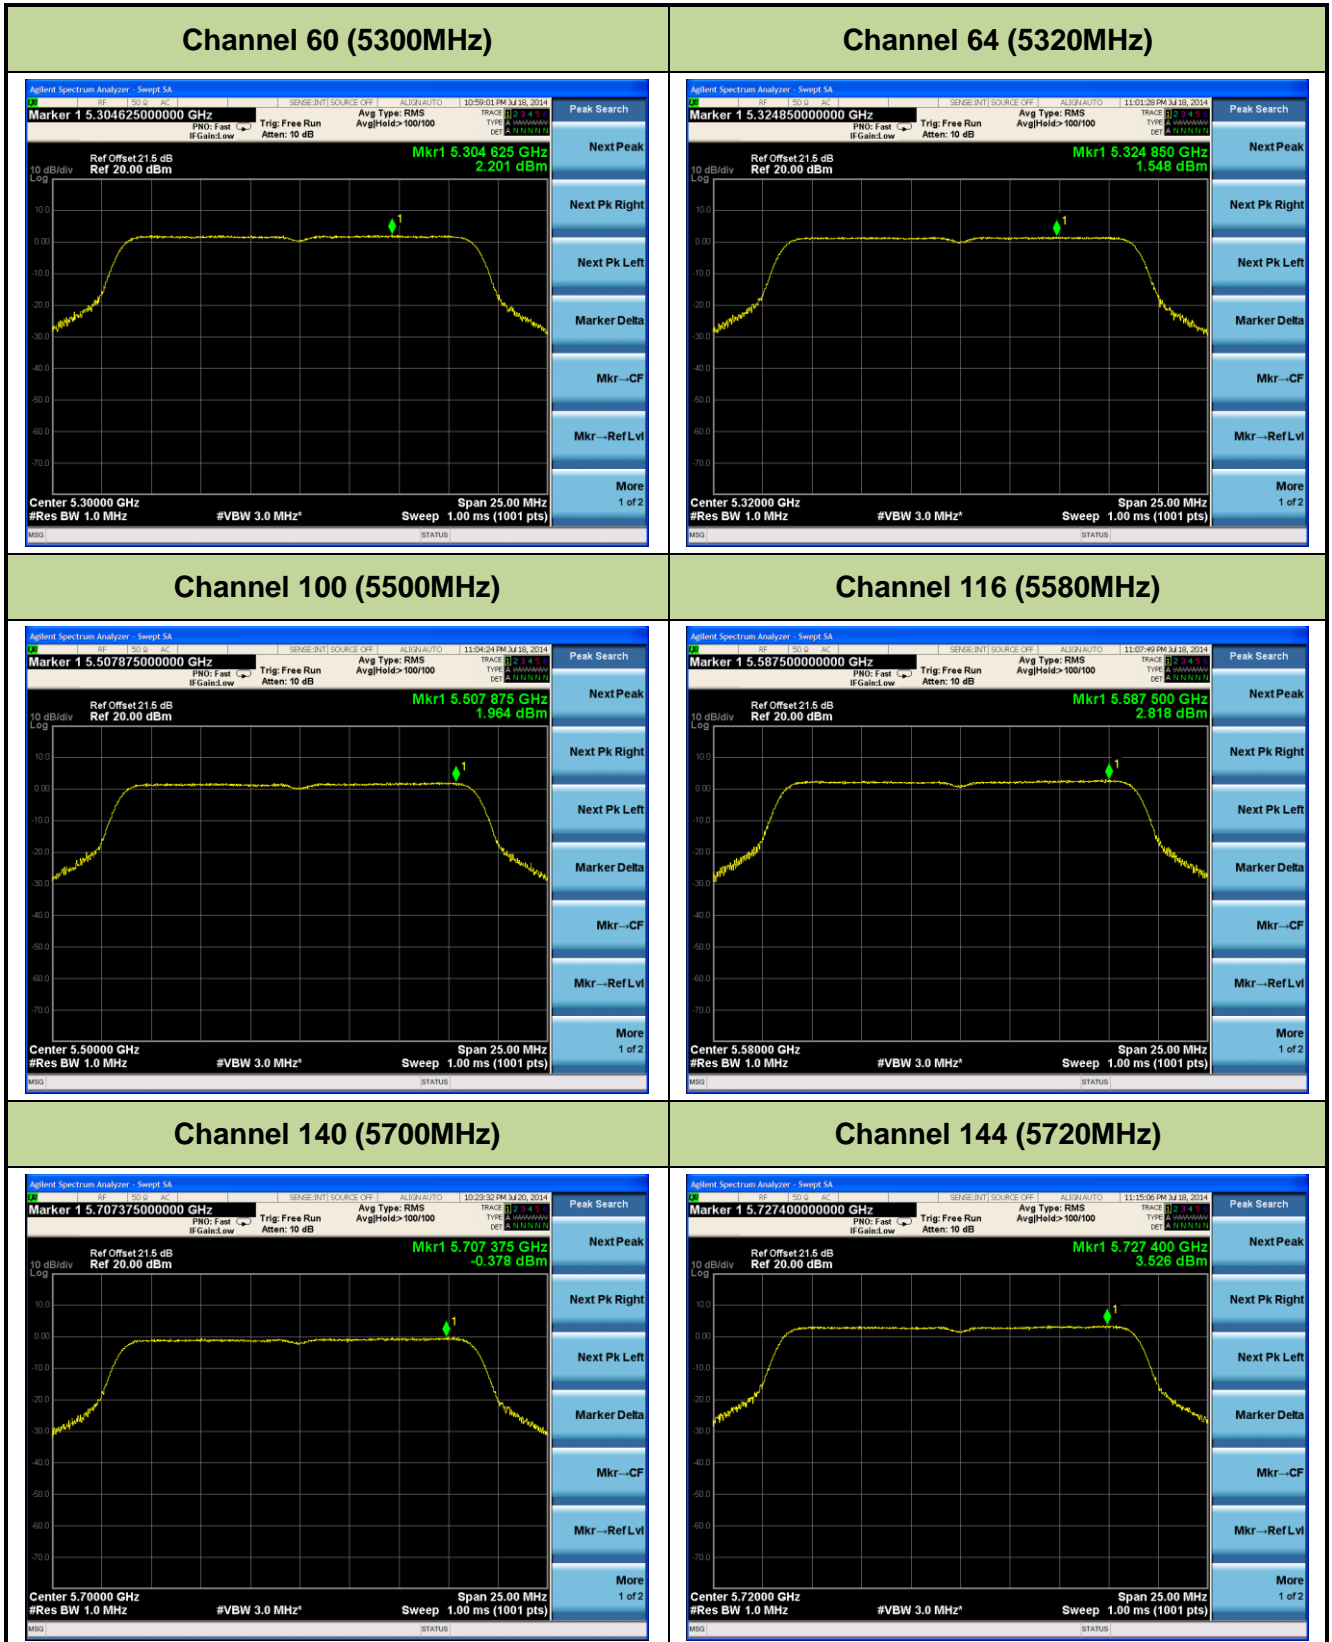

802.11n-HT40 PSD - Ant 0 / Ant 0 + 1 + 2 + 3, Non-Beam Forming

Channel 38 (5190MHz)

Channel 46 (5230MHz)

Channel 54 (5270MHz)

Channel 62 (5310MHz)

Channel 102 (5510MHz)

Channel 118 (5550MHz)

802.11a PSD - Ant 1 / Ant 0 + 1 + 2 + 3, Non-Beam Forming

Channel 36 (5180MHz)

Channel 44 (5220MHz)

Channel 48 (5240MHz)

Channel 52 (5260MHz)

Channel 60 (5300MHz)

Channel 64 (5320MHz)

802.11n-HT40 PSD - Ant 1 / Ant 0 + 1 + 2 + 3, Non-Beam Forming

Channel 38 (5190MHz)

Channel 46 (5230MHz)

Channel 54 (5270MHz)

Channel 62 (5310MHz)

Channel 102 (5510MHz)

Channel 118 (5550MHz)