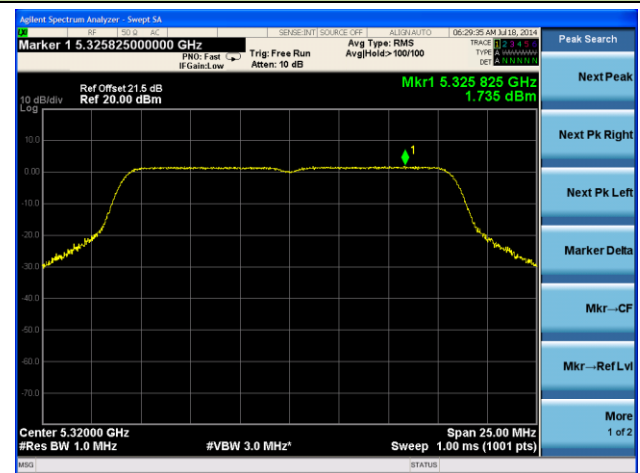

Channel 36 (5180MHz)

Channel 44 (5220MHz)

Channel 48 (5240MHz)

Channel 52 (5260MHz)

Channel 60 (5300MHz)

Channel 64 (5320MHz)

802.11n-HT40 PSD - Ant 1 / Ant 0 + 1 + 2 + 3, Non-Beam Forming

Channel 38 (5190MHz)