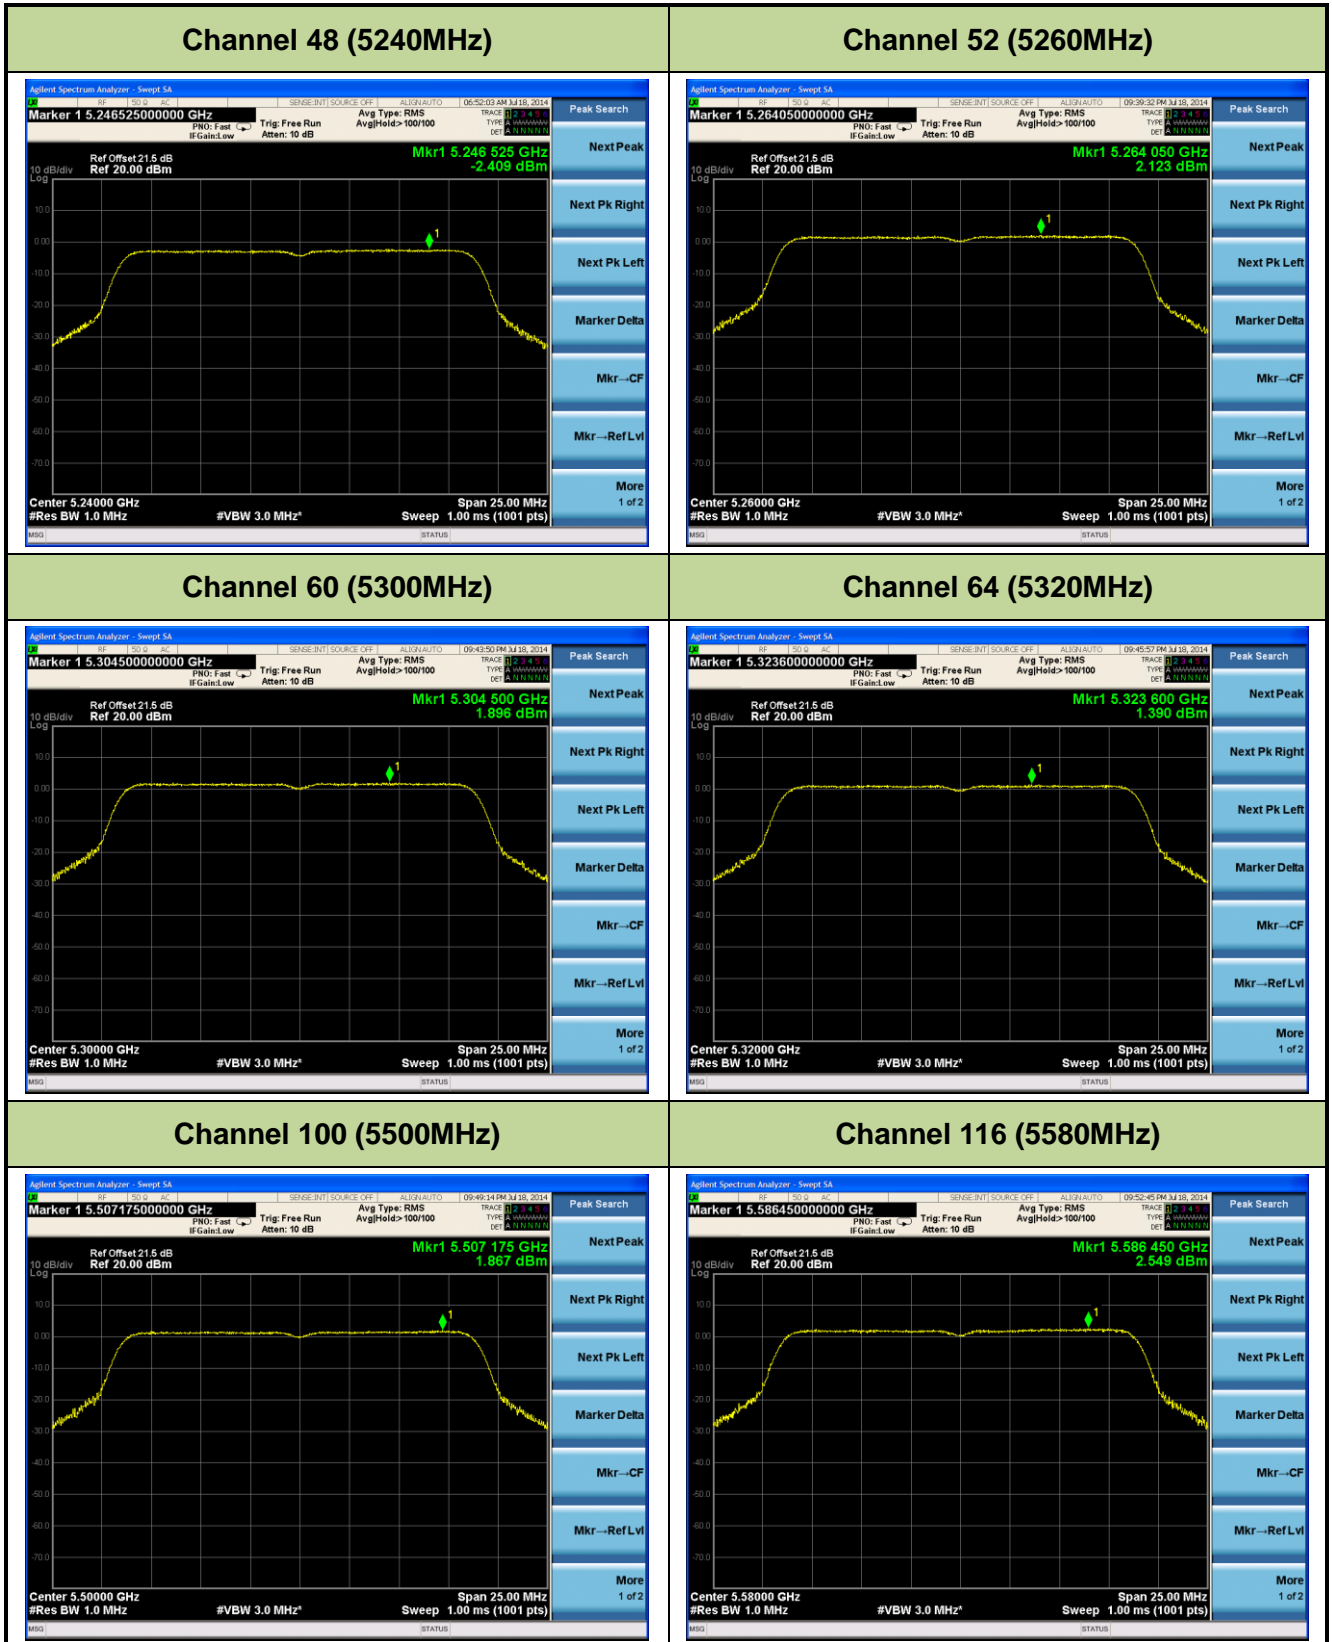

802.11n-HT40 PSD - Ant 0 / Ant 0 + 1 + 2 + 3, Non-Beam Forming

Channel 38 (5190MHz)

Channel 46 (5230MHz)

Channel 54 (5270MHz)

Channel 62 (5310MHz)

Channel 102 (5510MHz)

Channel 118 (5550MHz)

802.11a PSD - Ant 1 / Ant 0 + 1 + 2 + 3, Non-Beam Forming

Channel 36 (5180MHz)

Channel 44 (5220MHz)

Channel 48 (5240MHz)

Channel 52 (5260MHz)

Channel 60 (5300MHz)

Channel 64 (5320MHz)

802.11n-HT40 PSD - Ant 1 / Ant 0 + 1 + 2 + 3, Non-Beam Forming

Channel 38 (5190MHz)

Channel 46 (5230MHz)

Channel 54 (5270MHz)

Channel 62 (5310MHz)

Channel 102 (5510MHz)

Channel 118 (5550MHz)