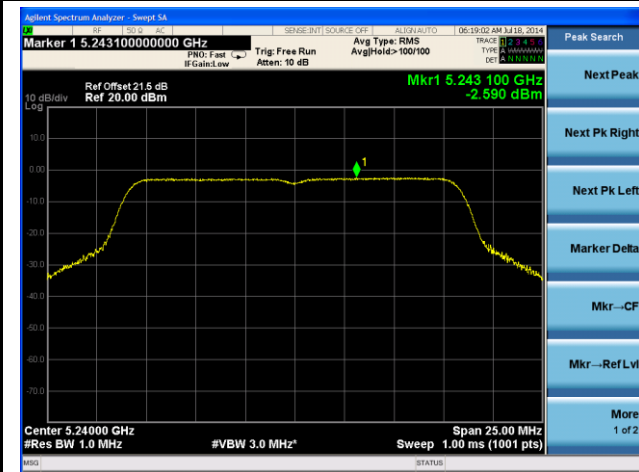

Channel 48 (5240MHz)