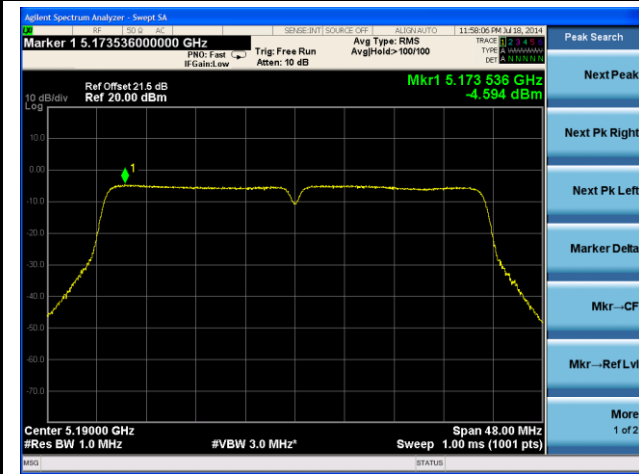

Channel 36 (5180MHz)

Channel 44 (5220MHz)

Channel 48 (5240MHz)

Channel 52 (5260MHz)

Channel 60 (5300MHz)

Channel 64 (5320MHz)

802.11n-HT40 PSD - Ant 1 / Ant 0 + 1 + 2 + 3, Non-Beam Forming

Channel 38 (5190MHz)