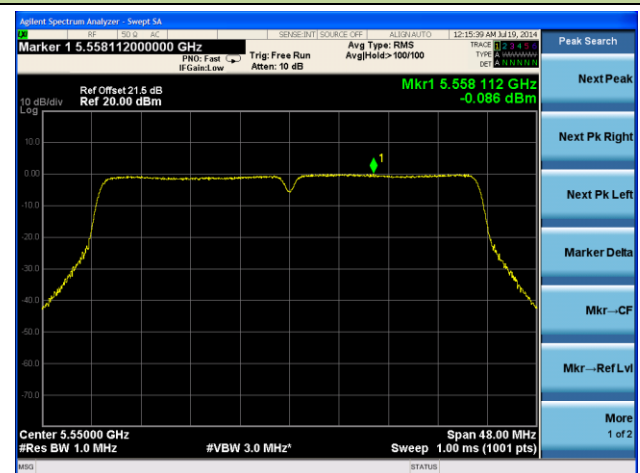

802.11n-HT40 PSD - Ant 0 / Ant 0 + 1 + 2 + 3, Non-Beam Forming

Channel 38 (5190MHz)

Channel 46 (5230MHz)

Channel 54 (5270MHz)

Channel 62 (5310MHz)

Channel 102 (5510MHz)

Channel 118 (5550MHz)

802.11a PSD - Ant 1 / Ant 0 + 1 + 2 + 3, Non-Beam Forming