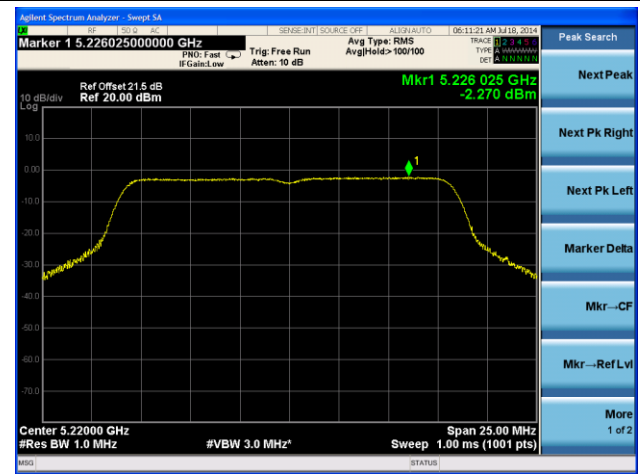

Channel 44 (5220MHz)