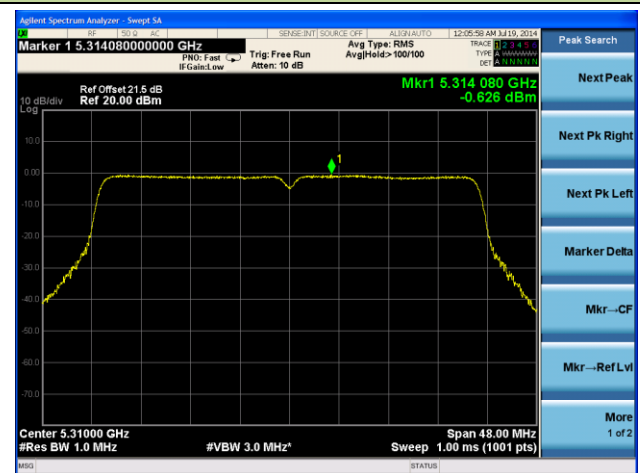

802.11n-HT40 PSD - Ant 0 / Ant 0 + 1 + 2 + 3, Non-Beam Forming

Channel 38 (5190MHz)

Channel 46 (5230MHz)

Channel 54 (5270MHz)

Channel 62 (5310MHz)

Channel 102 (5510MHz)

Channel 118 (5550MHz)

802.11a PSD - Ant 1 / Ant 0 + 1 + 2 + 3, Non-Beam Forming