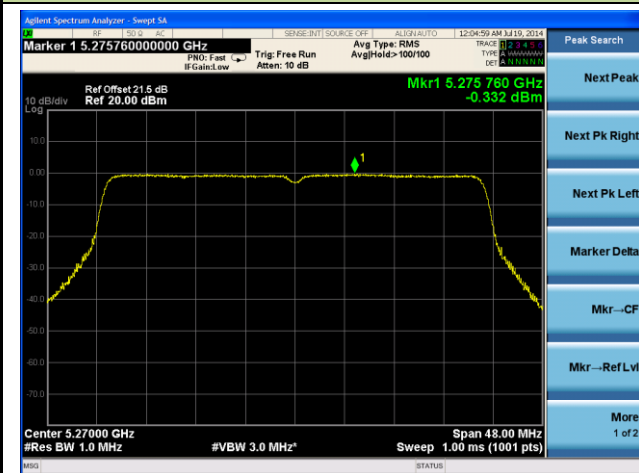

802.11n-HT40 PSD - Ant 0 / Ant 0 + 1 + 2 + 3, Non-Beam Forming

Channel 38 (5190MHz)

Channel 46 (5230MHz)

Channel 54 (5270MHz)

Channel 62 (5310MHz)

Channel 102 (5510MHz)

Channel 118 (5550MHz)

802.11a PSD - Ant 1 / Ant 0 + 1 + 2 + 3, Non-Beam Forming