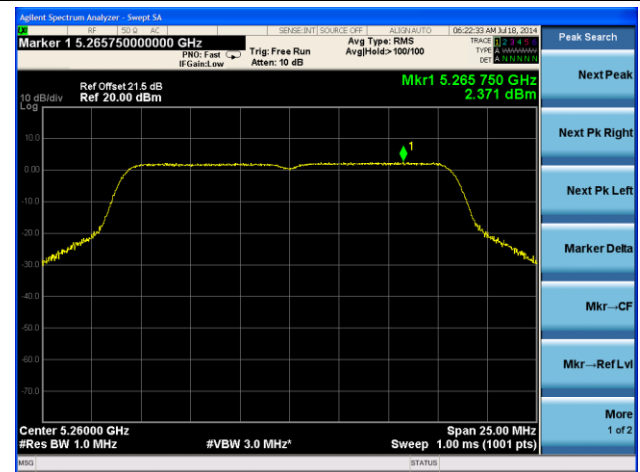

Channel 36 (5180MHz)

Channel 44 (5220MHz)

Channel 48 (5240MHz)

Channel 52 (5260MHz)

Channel 60 (5300MHz)

Channel 64 (5320MHz)

802.11n-HT40 PSD - Ant 1 / Ant 0 + 1 + 2 + 3, Non-Beam Forming

Channel 38 (5190MHz)