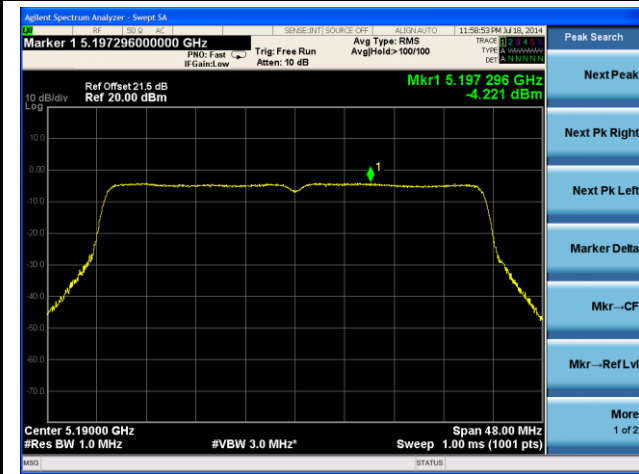

802.11n-HT40 PSD - Ant 0 / Ant 0 + 1 + 2 + 3, Non-Beam Forming

Channel 38 (5190MHz)

Channel 46 (5230MHz)

Channel 54 (5270MHz)

Channel 62 (5310MHz)

Channel 102 (5510MHz)

Channel 118 (5550MHz)

802.11a PSD - Ant 1 / Ant 0 + 1 + 2 + 3, Non-Beam Forming