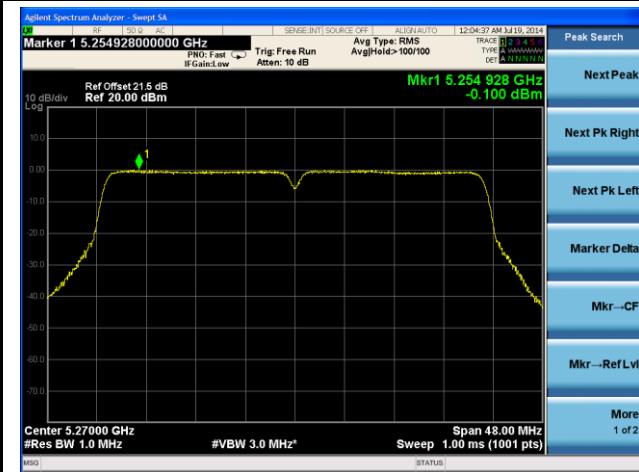

Channel 54 (5270MHz)