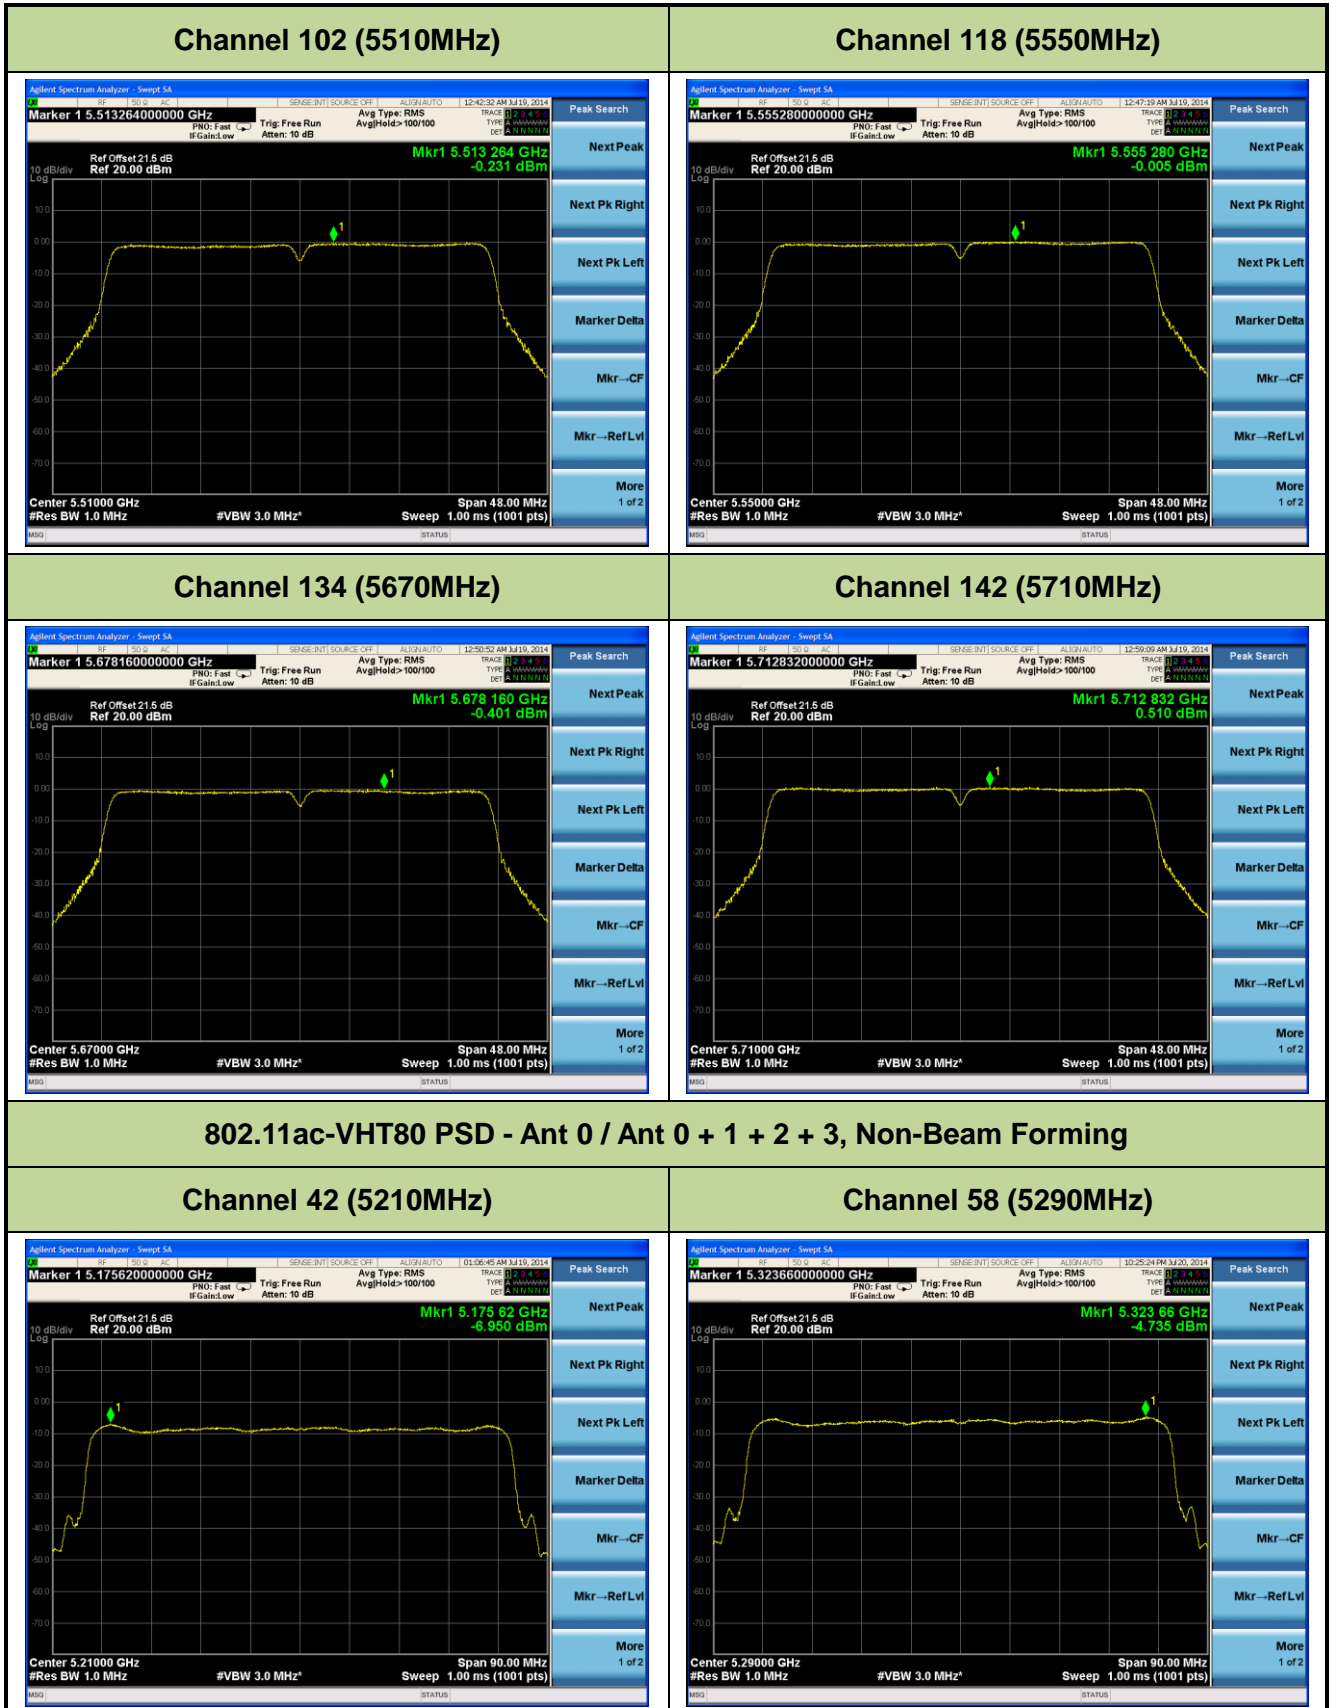

802.11n-HT40 PSD - Ant 0 / Ant 0 + 1 + 2 + 3, Non-Beam Forming

Channel 38 (5190MHz)

Channel 46 (5230MHz)

Channel 54 (5270MHz)

Channel 62 (5310MHz)

Channel 102 (5510MHz)

Channel 118 (5550MHz)

802.11a PSD - Ant 1 / Ant 0 + 1 + 2 + 3, Non-Beam Forming

Channel 36 (5180MHz)

Channel 44 (5220MHz)

Channel 48 (5240MHz)

Channel 52 (5260MHz)

Channel 60 (5300MHz)

Channel 64 (5320MHz)

802.11n-HT40 PSD - Ant 1 / Ant 0 + 1 + 2 + 3, Non-Beam Forming

Channel 38 (5190MHz)

Channel 46 (5230MHz)

Channel 54 (5270MHz)

Channel 62 (5310MHz)

Channel 102 (5510MHz)

Channel 118 (5550MHz)