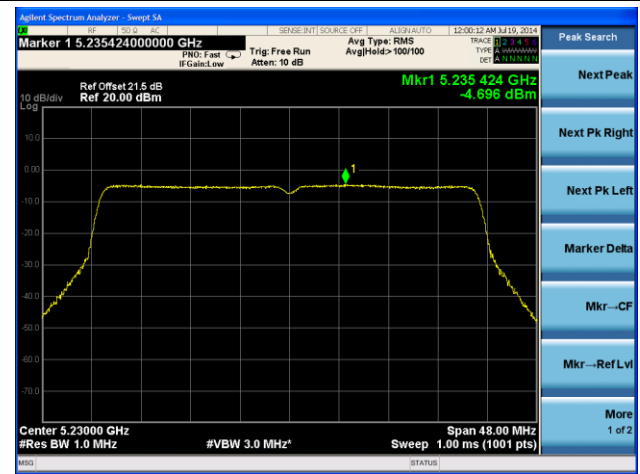

802.11n-HT40 PSD - Ant 0 / Ant 0 + 1 + 2 + 3, Non-Beam Forming

Channel 38 (5190MHz)

Channel 46 (5230MHz)

Channel 54 (5270MHz)

Channel 62 (5310MHz)

Channel 102 (5510MHz)

Channel 118 (5550MHz)

802.11a PSD - Ant 1 / Ant 0 + 1 + 2 + 3, Non-Beam Forming