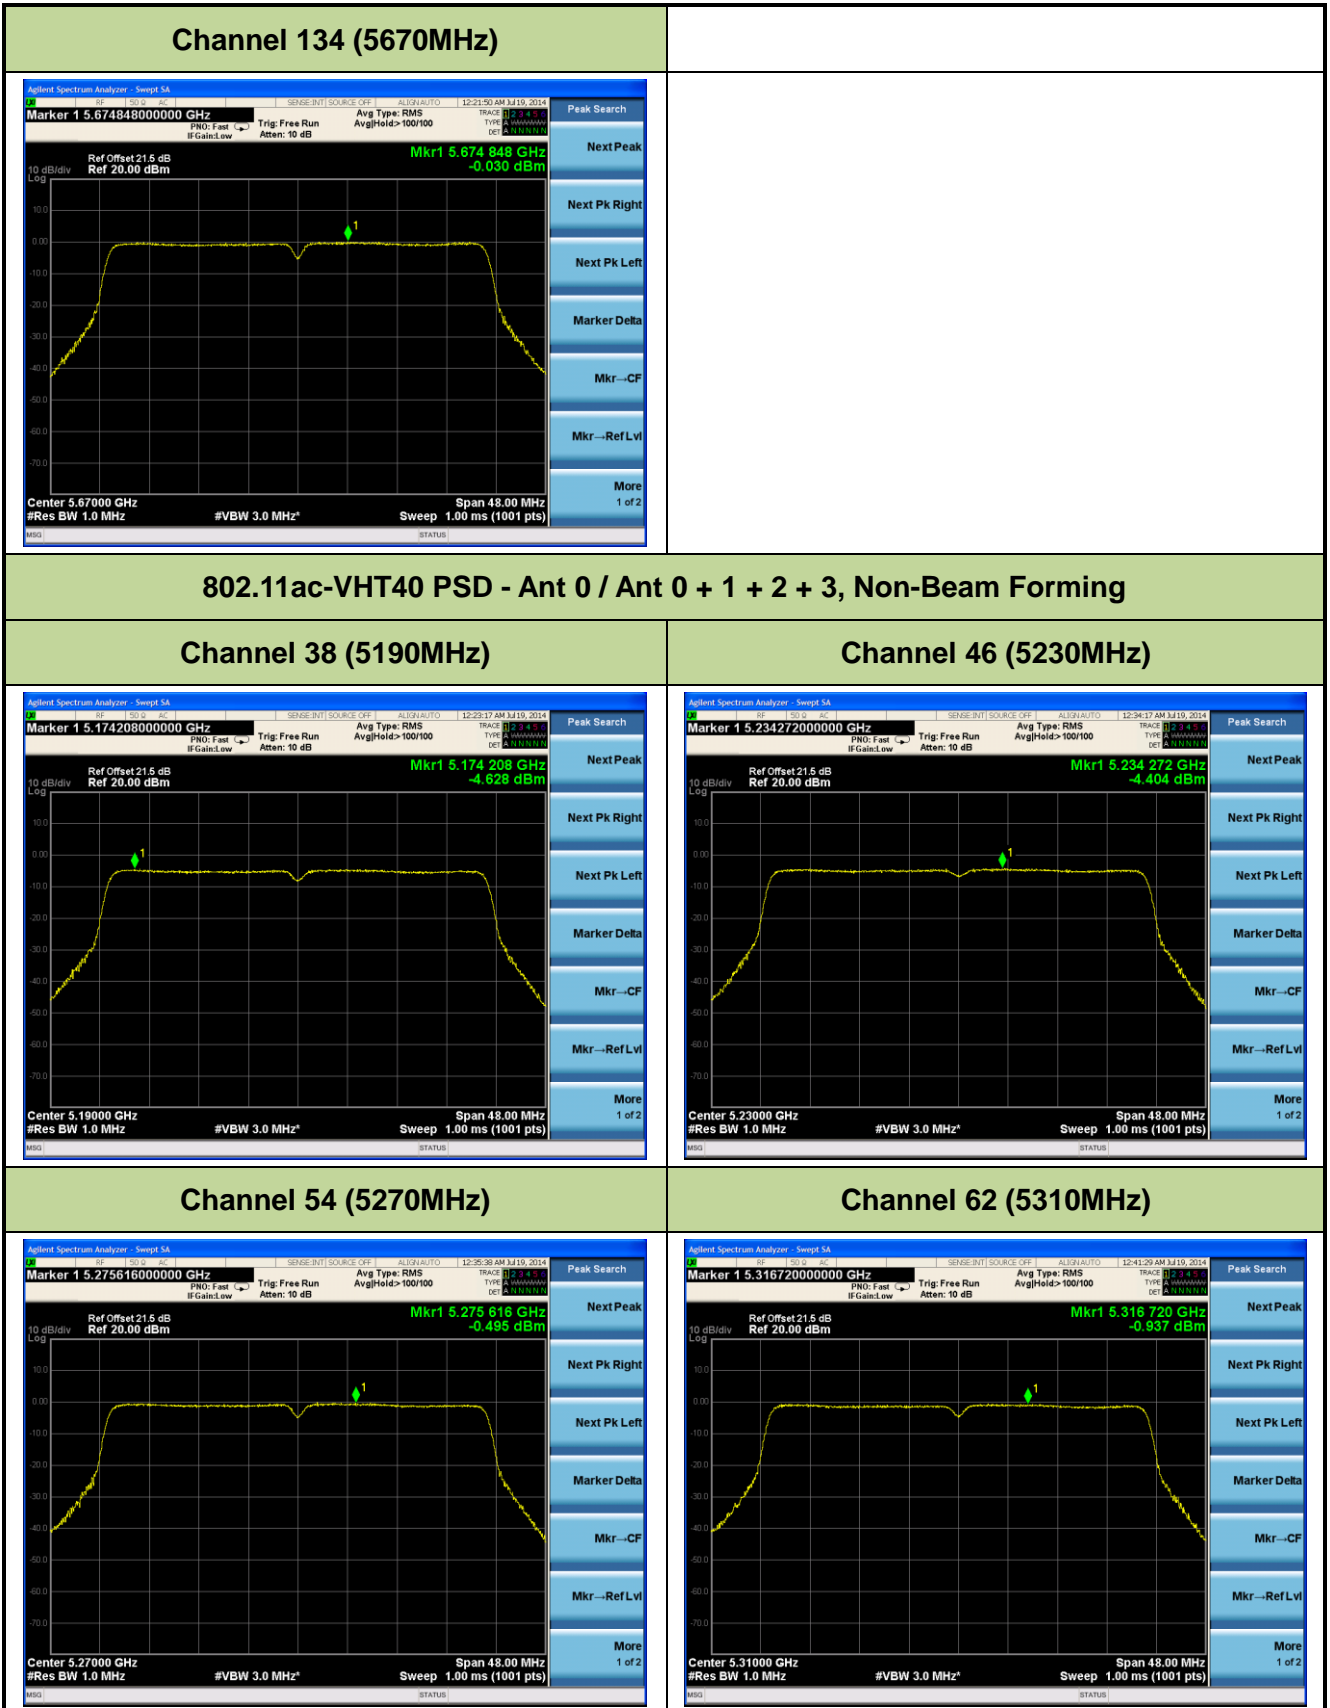

802.11n-HT40 PSD - Ant 0 / Ant 0 + 1 + 2 + 3, Non-Beam Forming

Channel 38 (5190MHz)

Channel 46 (5230MHz)

Channel 54 (5270MHz)

Channel 62 (5310MHz)

Channel 102 (5510MHz)

Channel 118 (5550MHz)

802.11a PSD - Ant 1 / Ant 0 + 1 + 2 + 3, Non-Beam Forming

Channel 36 (5180MHz)

Channel 44 (5220MHz)

Channel 48 (5240MHz)

Channel 52 (5260MHz)

Channel 60 (5300MHz)

Channel 64 (5320MHz)

802.11n-HT40 PSD - Ant 1 / Ant 0 + 1 + 2 + 3, Non-Beam Forming

Channel 38 (5190MHz)

Channel 46 (5230MHz)

Channel 54 (5270MHz)

Channel 62 (5310MHz)

Channel 102 (5510MHz)

Channel 118 (5550MHz)