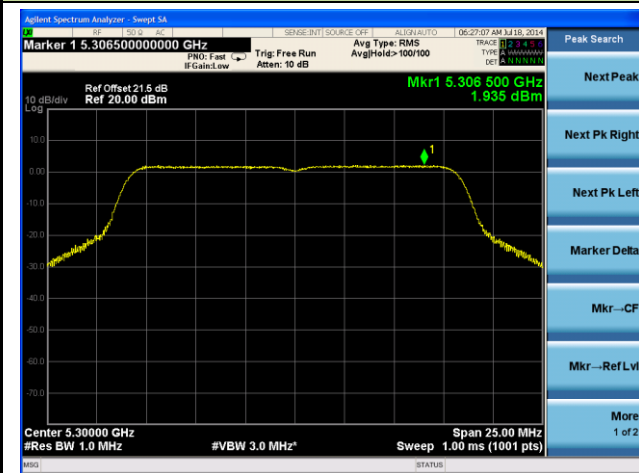

Channel 36 (5180MHz)

Channel 44 (5220MHz)

Channel 48 (5240MHz)

Channel 52 (5260MHz)

Channel 60 (5300MHz)

Channel 64 (5320MHz)

802.11n-HT40 PSD - Ant 1 / Ant 0 + 1 + 2 + 3, Non-Beam Forming

Channel 38 (5190MHz)