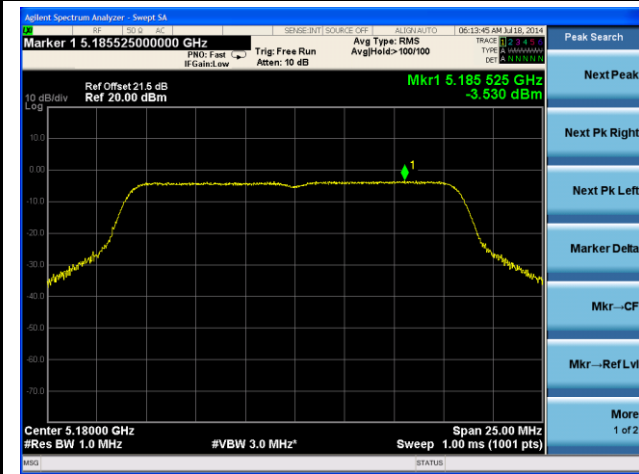

802.11a PSD - Ant 1 / Ant 0 + 1 + 2 + 3, Non-Beam Forming

Channel 36 (5180MHz)