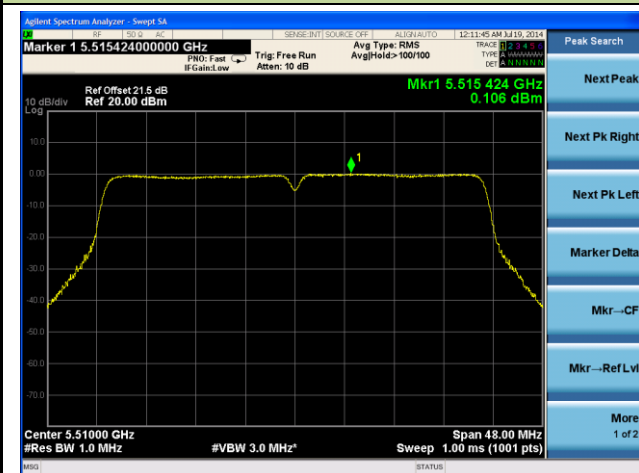

802.11n-HT40 PSD - Ant 0 / Ant 0 + 1 + 2 + 3, Non-Beam Forming

Channel 38 (5190MHz)

Channel 46 (5230MHz)

Channel 54 (5270MHz)

Channel 62 (5310MHz)

Channel 102 (5510MHz)

Channel 118 (5550MHz)

802.11a PSD - Ant 1 / Ant 0 + 1 + 2 + 3, Non-Beam Forming