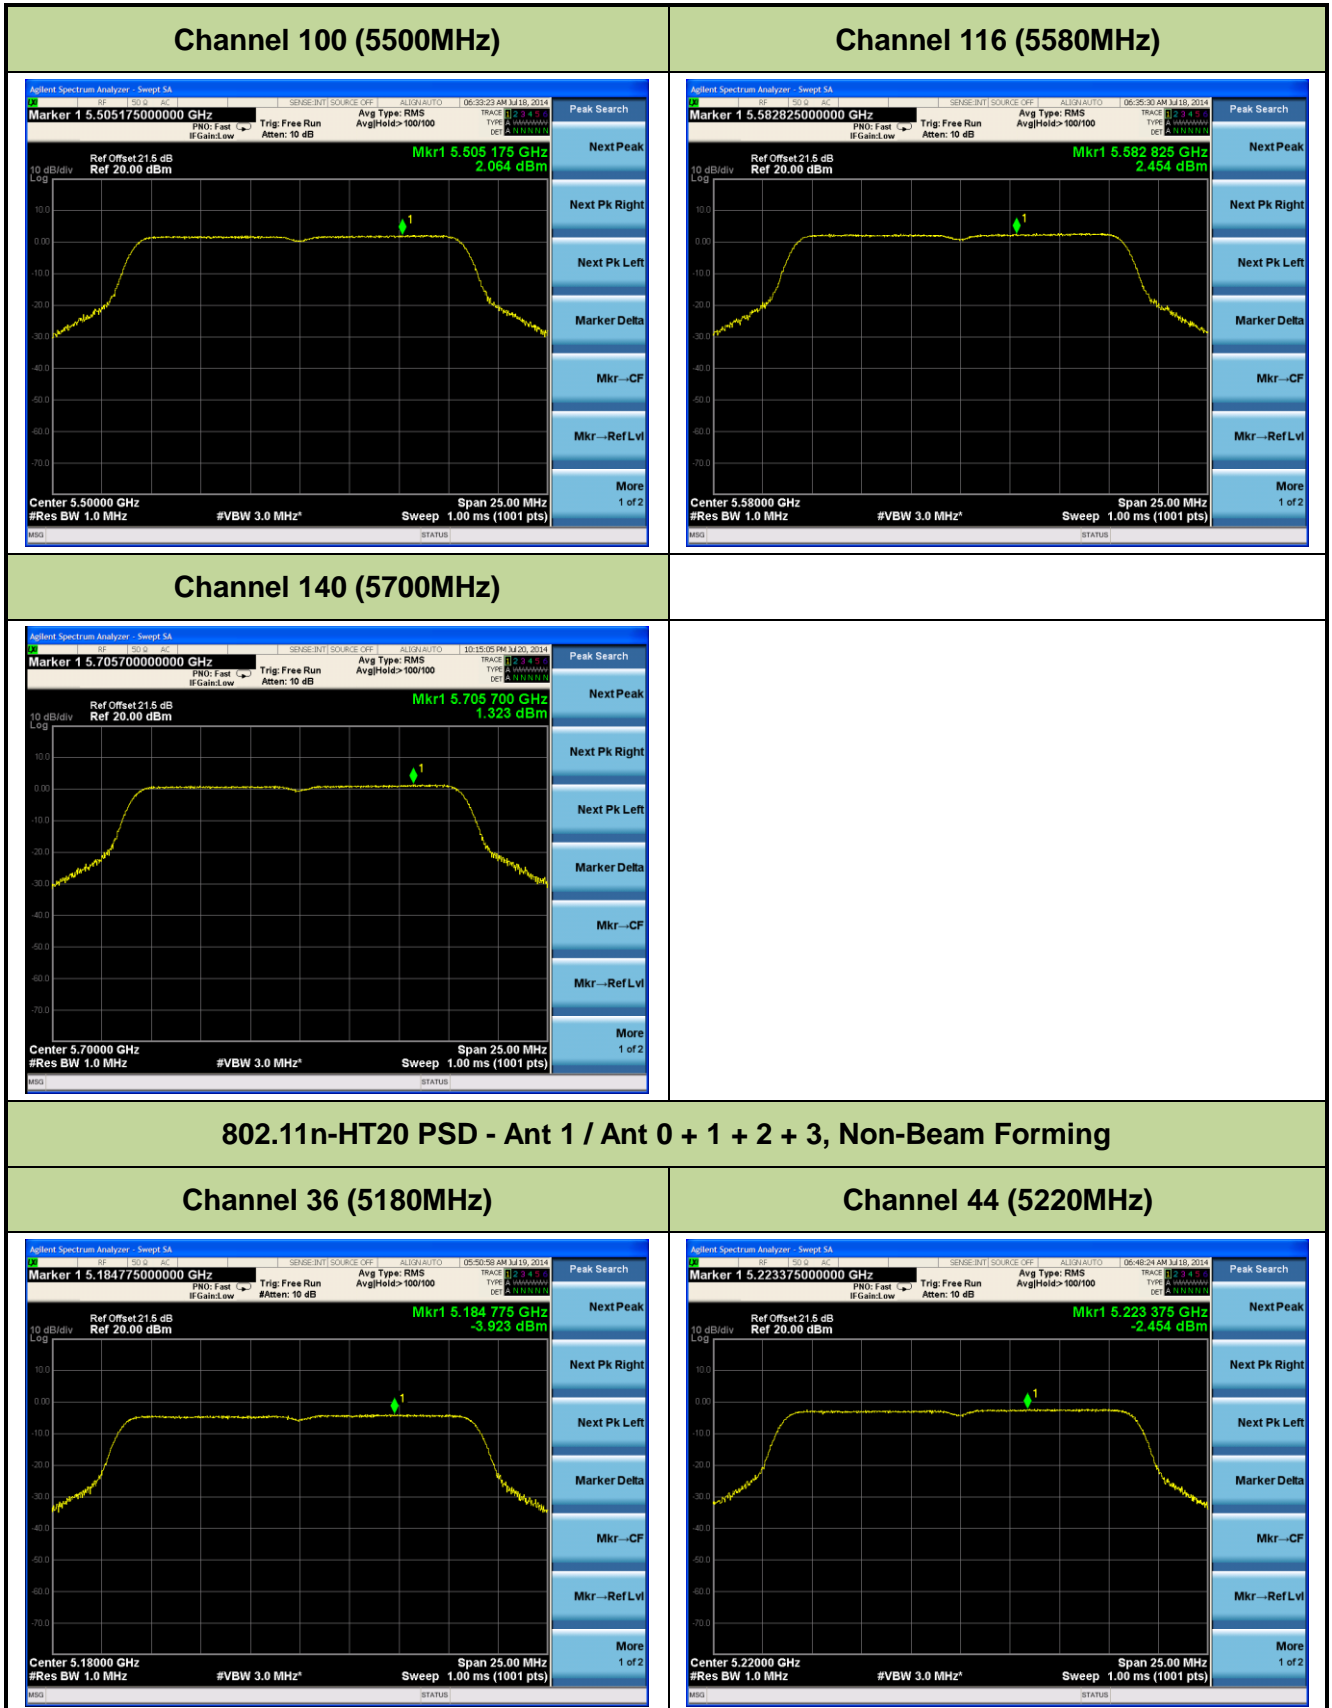

802.11n-HT40 PSD - Ant 0 / Ant 0 + 1 + 2 + 3, Non-Beam Forming

Channel 38 (5190MHz)

Channel 46 (5230MHz)

Channel 54 (5270MHz)

Channel 62 (5310MHz)

Channel 102 (5510MHz)

Channel 118 (5550MHz)

802.11a PSD - Ant 1 / Ant 0 + 1 + 2 + 3, Non-Beam Forming

Channel 36 (5180MHz)

Channel 44 (5220MHz)

Channel 48 (5240MHz)

Channel 52 (5260MHz)

Channel 60 (5300MHz)

Channel 64 (5320MHz)

802.11n-HT40 PSD - Ant 1 / Ant 0 + 1 + 2 + 3, Non-Beam Forming

Channel 38 (5190MHz)

Channel 46 (5230MHz)

Channel 54 (5270MHz)

Channel 62 (5310MHz)

Channel 102 (5510MHz)

Channel 118 (5550MHz)