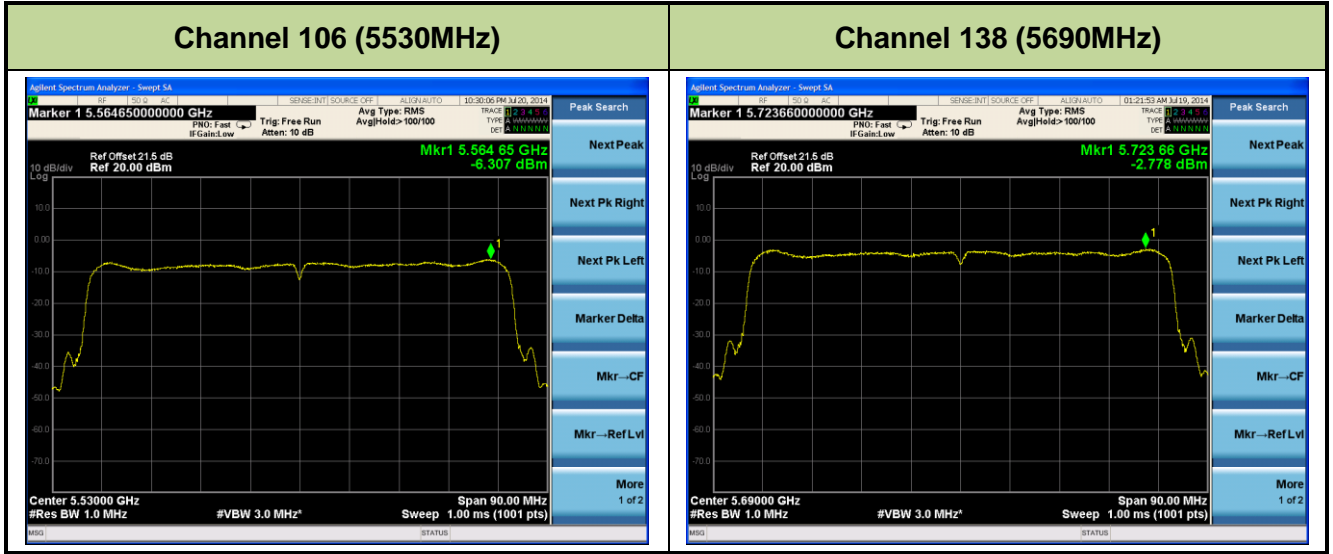

802.11n-HT40 PSD - Ant 0 / Ant 0 + 1 + 2 + 3, Non-Beam Forming

Channel 38 (5190MHz)

Channel 46 (5230MHz)

Channel 54 (5270MHz)

Channel 62 (5310MHz)

Channel 102 (5510MHz)

Channel 118 (5550MHz)

802.11a PSD - Ant 1 / Ant 0 + 1 + 2 + 3, Non-Beam Forming