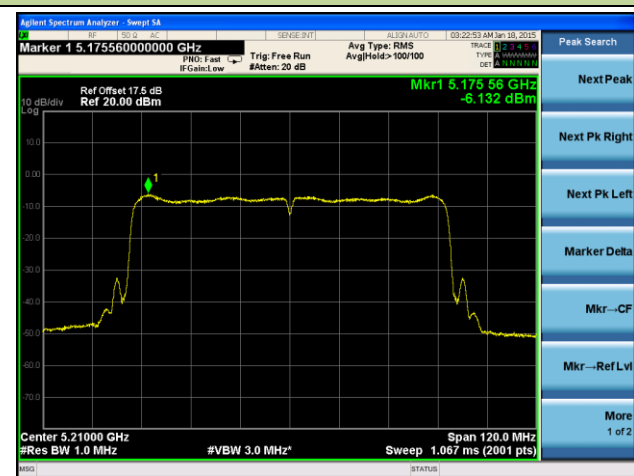

Channel 118 (5590MHz)

Channel 134 (5670MHz)

Channel 142 (5710MHz)

Channel 151 (5755MHz)

Channel 159 (5795MHz)

802.11ac-VHT80 Power Spectral Density - Ant 1 / Ant 0 + 1 + 2 + 3

Channel 42 (5210MHz)

Channel 58 (5290MHz)