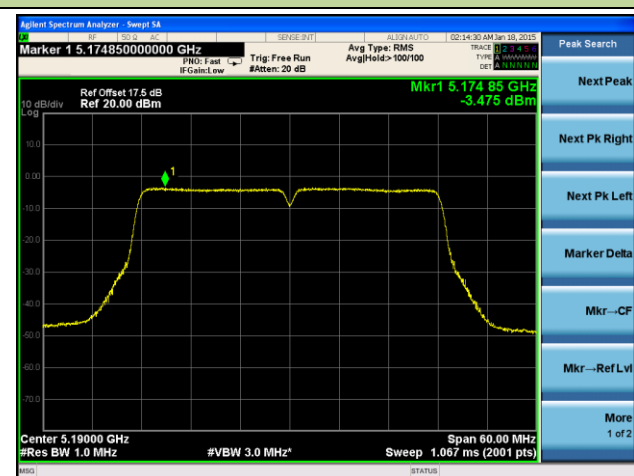

Channel 157 (5785MHz)

Channel 165 (5825MHz)

802.11n-HT40 Power Spectral Density - Ant 1 / Ant 0 + 1 + 2 + 3

Channel 38 (5190MHz)

Channel 46 (5230MHz)

Channel 54 (5270MHz)

Channel 62 (5310MHz)

Channel 102 (5510MHz)

Channel 118 (5590MHz)

Channel 134 (5670MHz)

Channel 151 (5755MHz)

Channel 159 (5795MHz)

802.11ac-VHT20 Power Spectral Density - Ant 1 / Ant 0 + 1 + 2 + 3

Channel 36 (5180MHz)

Channel 44 (5220MHz)

Channel 48 (5240MHz)