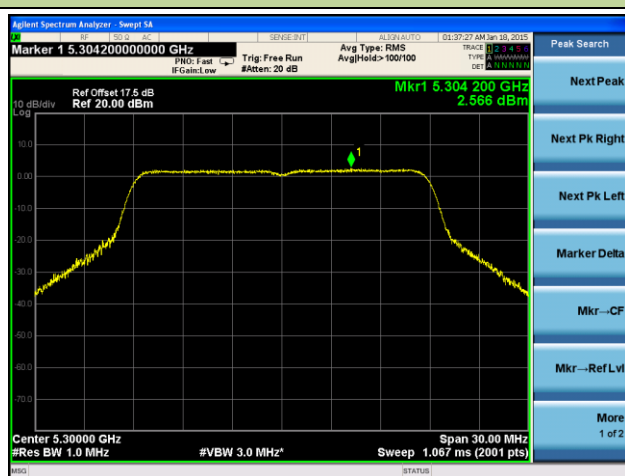

Channel 60 (5300MHz)