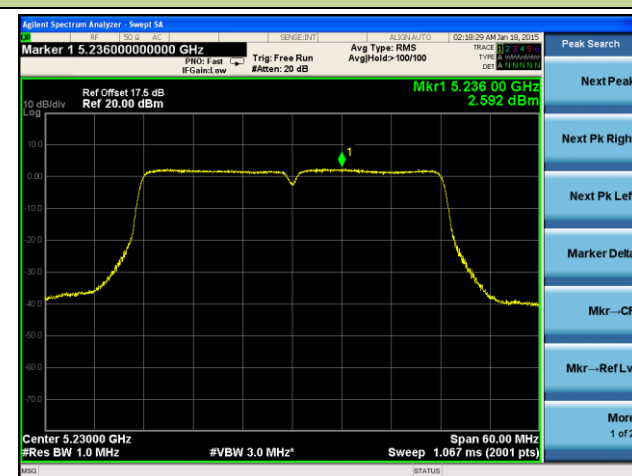

Channel 157 (5785MHz)

Channel 165 (5825MHz)

802.11n-HT40 Power Spectral Density - Ant 1 / Ant 0 + 1 + 2 + 3

Channel 38 (5190MHz)

Channel 46 (5230MHz)

Channel 54 (5270MHz)

Channel 62 (5310MHz)

Channel 102 (5510MHz)

Channel 118 (5590MHz)

Channel 134 (5670MHz)

Channel 151 (5755MHz)

Channel 159 (5795MHz)

802.11ac-VHT20 Power Spectral Density - Ant 1 / Ant 0 + 1 + 2 + 3

Channel 36 (5180MHz)

Channel 44 (5220MHz)

Channel 48 (5240MHz)