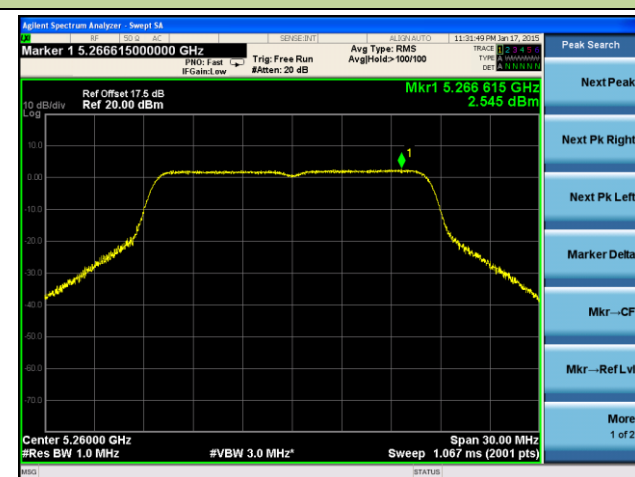

802.11a Power Spectral Density - Ant 1 / Ant 0 + 1 + 2 + 3

Channel 36 (5180MHz)

Channel 44 (5220MHz)

Channel 48 (5240MHz)

Channel 52 (5260MHz)

Channel 60 (5300MHz)

Channel 64 (5320MHz)

Channel 100 (5500MHz)