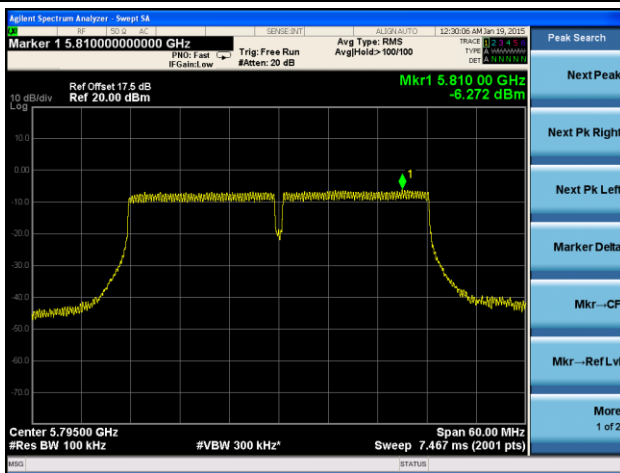

Channel 118 (5590MHz)

Channel 134 (5670MHz)

Channel 151 (5755MHz)

Channel 159 (5795MHz)

802.11ac-VHT20 Power Spectral Density - Ant 1 / Ant 0 + 1 + 2 + 3

Channel 36 (5180MHz)

Channel 44 (5220MHz)

Channel 48 (5240MHz)