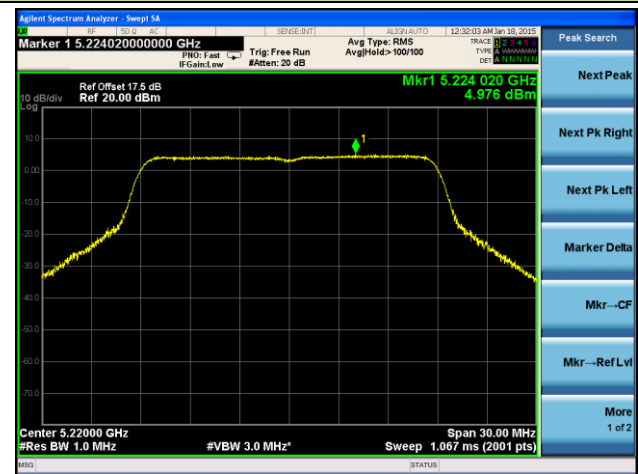

Channel 120 (5600MHz)

Channel 140 (5700MHz)

Channel 149 (5745MHz)

Channel 157 (5785MHz)

Channel 165 (5825MHz)

802.11n-HT20 Power Spectral Density - Ant 1 / Ant 0 + 1 + 2 + 3

Channel 36 (5180MHz)

Channel 44 (5220MHz)