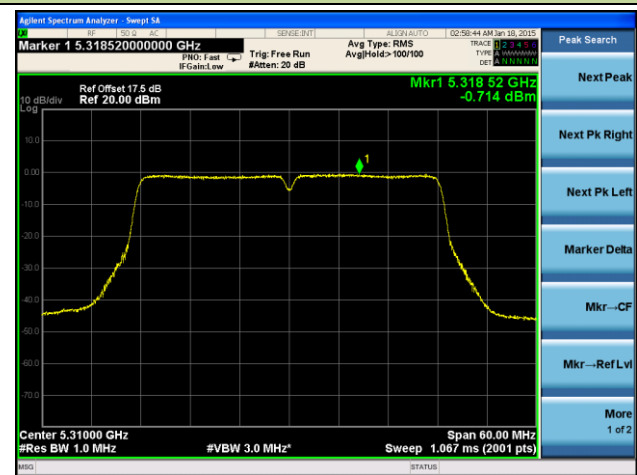

Channel 157 (5785MHz)

Channel 165 (5825MHz)

802.11ac-VHT40 Power Spectral Density - Ant 1 / Ant 0 + 1 + 2 + 3

Channel 38 (5190MHz)

Channel 46 (5230MHz)

Channel 54 (5270MHz)

Channel 62 (5310MHz)

Channel 102 (5510MHz)

Channel 118 (5590MHz)

Channel 134 (5670MHz)

Channel 142 (5710MHz)

Channel 151 (5755MHz)

Channel 159 (5795MHz)

802.11ac-VHT80 Power Spectral Density - Ant 1 / Ant 0 + 1 + 2 + 3

Channel 42 (5210MHz)

Channel 58 (5290MHz)