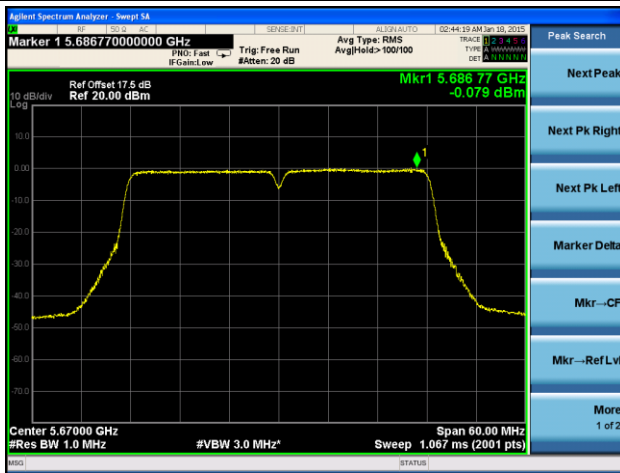

Channel 157 (5785MHz)

Channel 165 (5825MHz)

802.11n-HT40 Power Spectral Density - Ant 1 / Ant 0 + 1 + 2 + 3

Channel 38 (5190MHz)

Channel 46 (5230MHz)

Channel 54 (5270MHz)

Channel 62 (5310MHz)

Channel 102 (5510MHz)

Channel 118 (5590MHz)

Channel 134 (5670MHz)

Channel 151 (5755MHz)

Channel 159 (5795MHz)

802.11ac-VHT20 Power Spectral Density - Ant 1 / Ant 0 + 1 + 2 + 3

Channel 36 (5180MHz)

Channel 44 (5220MHz)

Channel 48 (5240MHz)