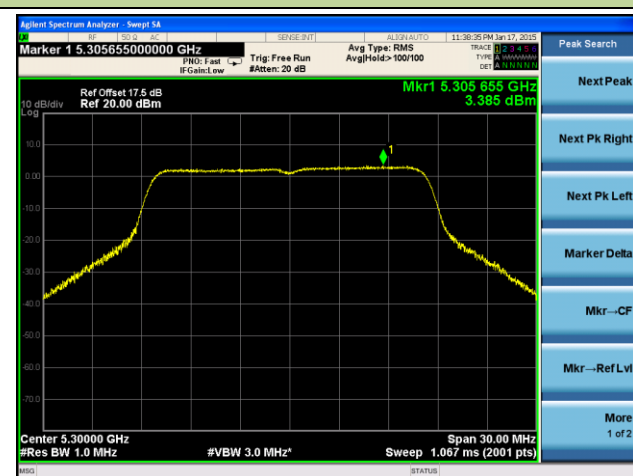

Channel 60 (5300MHz)