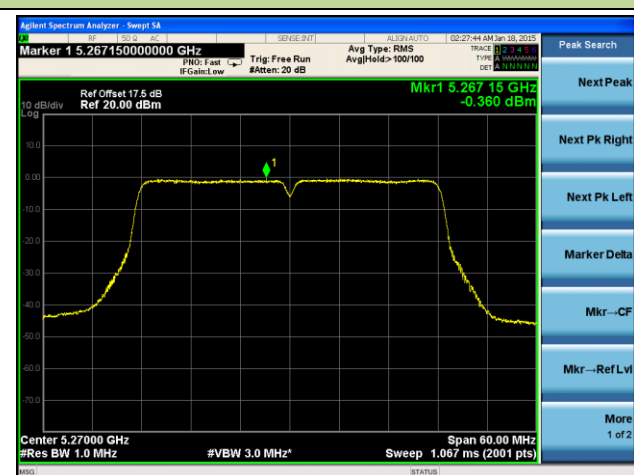

Channel 157 (5785MHz)

Channel 165 (5825MHz)

802.11n-HT40 Power Spectral Density - Ant 1 / Ant 0 + 1 + 2 + 3

Channel 38 (5190MHz)

Channel 46 (5230MHz)

Channel 54 (5270MHz)

Channel 62 (5310MHz)

Channel 102 (5510MHz)