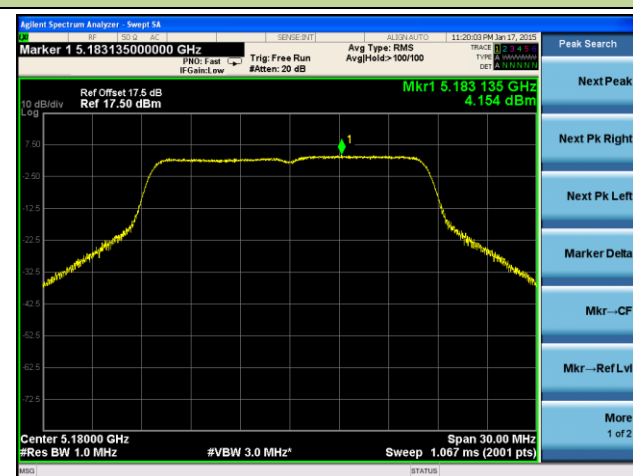

Channel 106 (5530MHz)

Channel 122 (5610MHz)

Channel 138 (5690MHz)

Channel 155 (5775MHz)

802.11a Power Spectral Density - Ant 2 / Ant 0 + 1 + 2 + 3

Channel 36 (5180MHz)

Channel 44 (5220MHz)

Channel 48 (5240MHz)