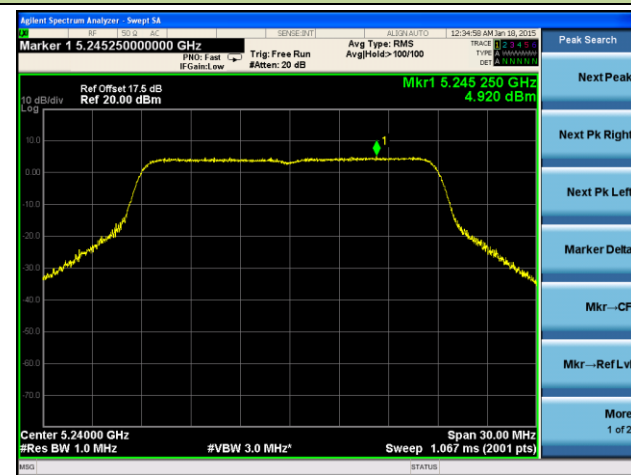

Channel 48 (5240MHz)