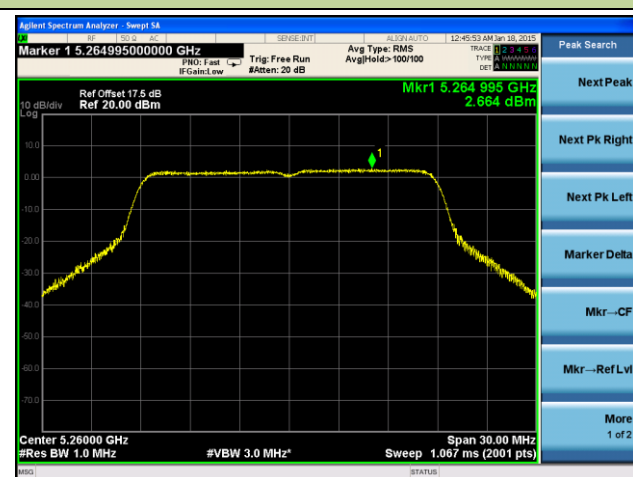

Channel 165 (5825MHz)

802.11n-HT20 Power Spectral Density - Ant 2 / Ant 0 + 1 + 2 + 3

Channel 36 (5180MHz)

Channel 44 (5220MHz)

Channel 48 (5240MHz)

Channel 52 (5260MHz)

Channel 60 (5300MHz)

Channel 64 (5320MHz)