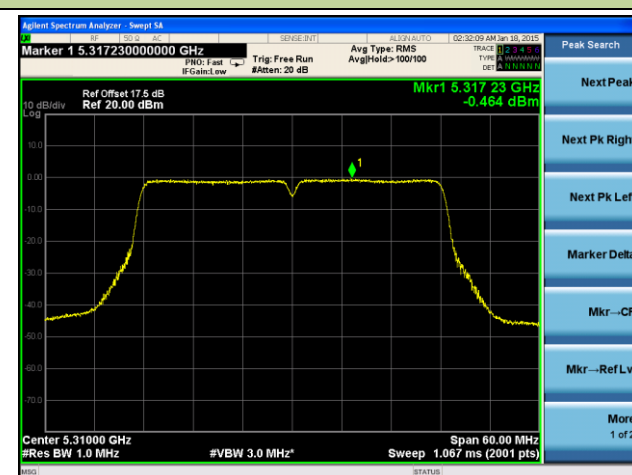

Channel 157 (5785MHz)

Channel 165 (5825MHz)

802.11n-HT40 Power Spectral Density - Ant 1 / Ant 0 + 1 + 2 + 3

Channel 38 (5190MHz)

Channel 46 (5230MHz)

Channel 54 (5270MHz)

Channel 62 (5310MHz)

Channel 102 (5510MHz)

Channel 118 (5590MHz)

Channel 134 (5670MHz)

Channel 151 (5755MHz)

Channel 159 (5795MHz)

802.11ac-VHT20 Power Spectral Density - Ant 1 / Ant 0 + 1 + 2 + 3

Channel 36 (5180MHz)

Channel 44 (5220MHz)

Channel 48 (5240MHz)