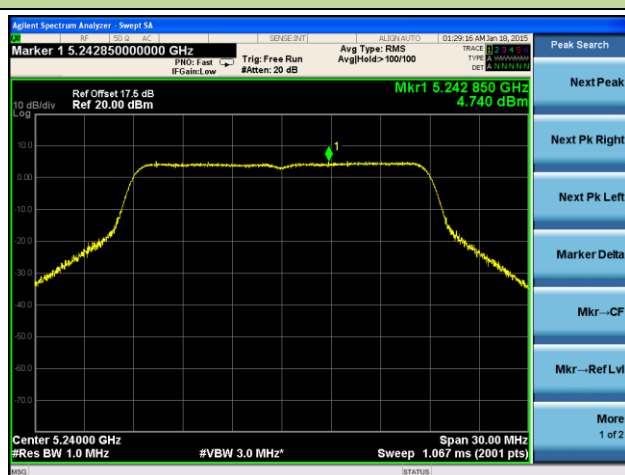

Channel 118 (5590MHz)

Channel 134 (5670MHz)

Channel 151 (5755MHz)

Channel 159 (5795MHz)

802.11ac-VHT20 Power Spectral Density - Ant 1 / Ant 0 + 1 + 2 + 3

Channel 36 (5180MHz)

Channel 44 (5220MHz)

Channel 48 (5240MHz)