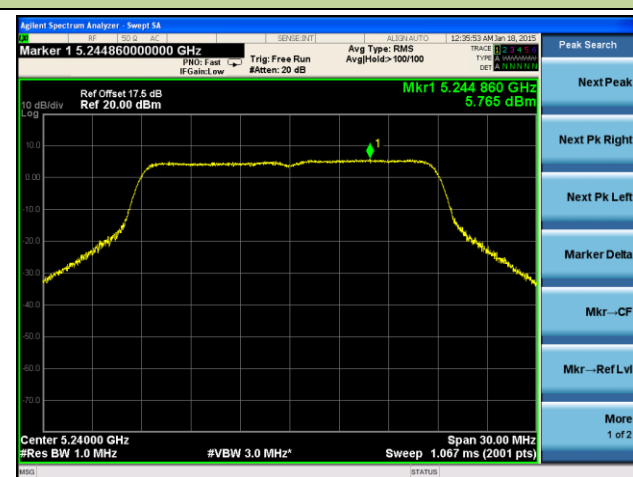

Channel 165 (5825MHz)

802.11n-HT20 Power Spectral Density - Ant 2 / Ant 0 + 1 + 2 + 3

Channel 36 (5180MHz)

Channel 44 (5220MHz)

Channel 48 (5240MHz)

Channel 52 (5260MHz)

Channel 60 (5300MHz)

Channel 64 (5320MHz)