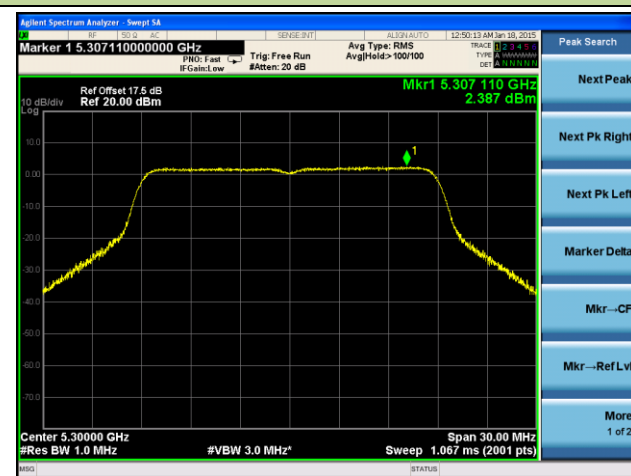

Channel 120 (5600MHz)

Channel 140 (5700MHz)

Channel 149 (5745MHz)

Channel 157 (5785MHz)

Channel 165 (5825MHz)

802.11n-HT20 Power Spectral Density - Ant 1 / Ant 0 + 1 + 2 + 3

Channel 36 (5180MHz)

Channel 44 (5220MHz)

Channel 48 (5240MHz)

Channel 52 (5260MHz)

Channel 60 (5300MHz)

Channel 64 (5320MHz)

Channel 100 (5500MHz)

Channel 120 (5600MHz)

Channel 140 (5700MHz)

Channel 149 (5745MHz)