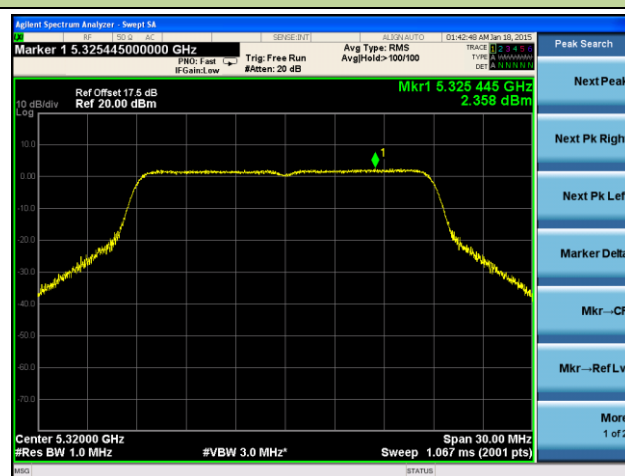

Channel 64 (5320MHz)