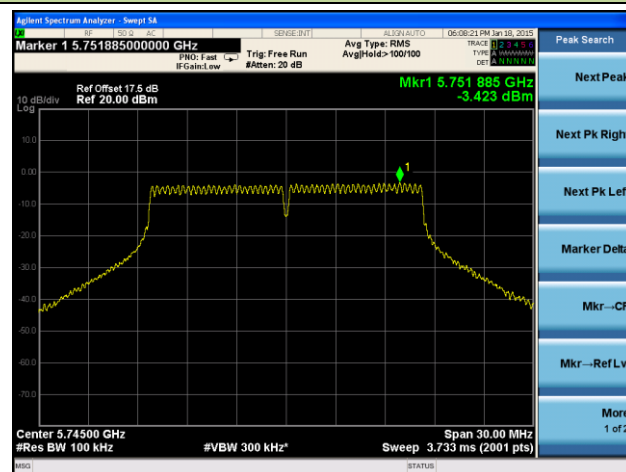

Channel 149 (5745MHz)