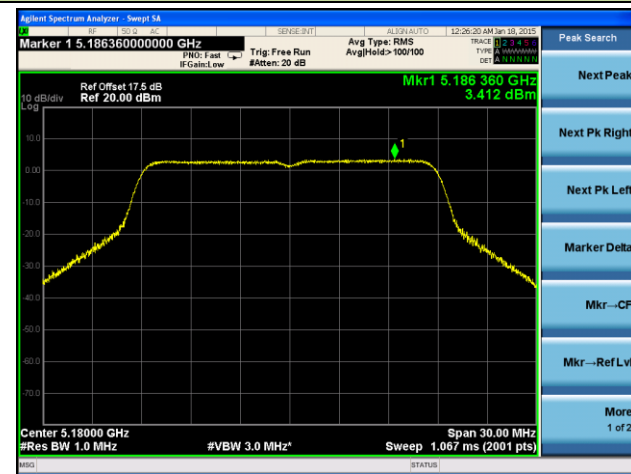

Channel 120 (5600MHz)

Channel 140 (5700MHz)

Channel 149 (5745MHz)

Channel 157 (5785MHz)

Channel 165 (5825MHz)

802.11n-HT20 Power Spectral Density - Ant 1 / Ant 0 + 1 + 2 + 3

Channel 36 (5180MHz)

Channel 44 (5220MHz)