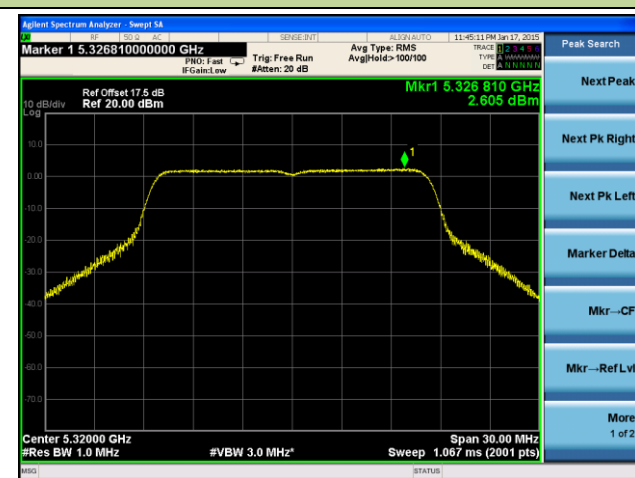

802.11a Power Spectral Density - Ant 1 / Ant 0 + 1 + 2 + 3

Channel 36 (5180MHz)

Channel 44 (5220MHz)

Channel 48 (5240MHz)

Channel 52 (5260MHz)

Channel 60 (5300MHz)

Channel 64 (5320MHz)

Channel 100 (5500MHz)