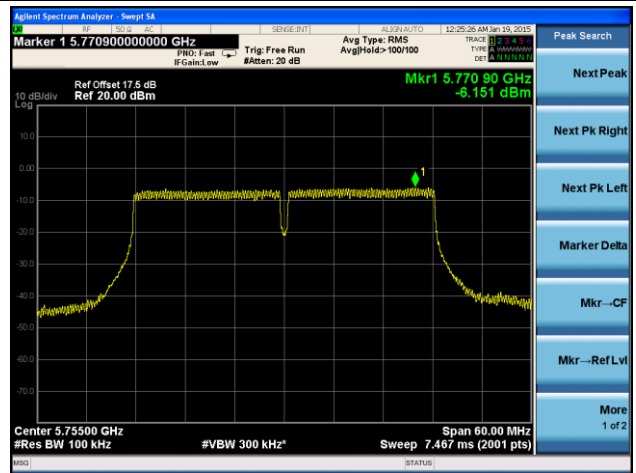

Channel 151 (5755MHz)