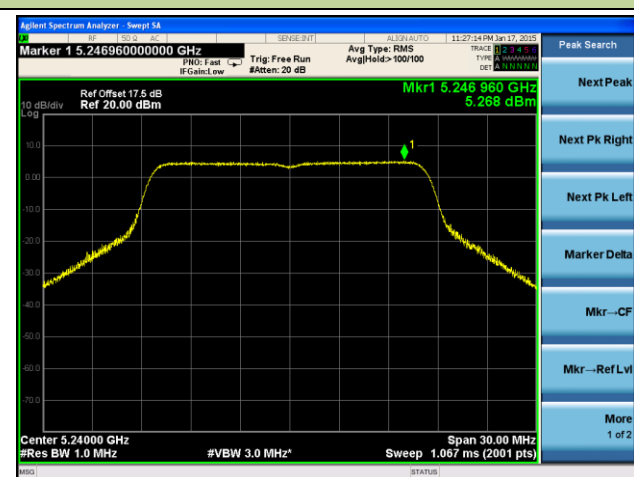

802.11a Power Spectral Density - Ant 1 / Ant 0 + 1 + 2 + 3

Channel 36 (5180MHz)

Channel 44 (5220MHz)

Channel 48 (5240MHz)

Channel 52 (5260MHz)

Channel 60 (5300MHz)

Channel 64 (5320MHz)

Channel 100 (5500MHz)