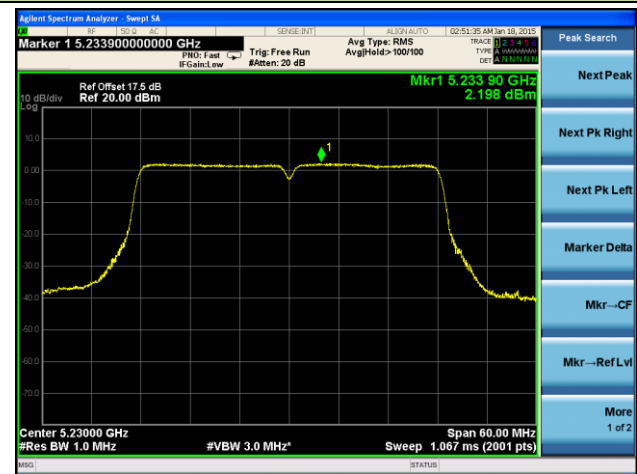

Channel 157 (5785MHz)

Channel 165 (5825MHz)

802.11ac-VHT40 Power Spectral Density - Ant 1 / Ant 0 + 1 + 2 + 3

Channel 38 (5190MHz)

Channel 46 (5230MHz)

Channel 54 (5270MHz)

Channel 62 (5310MHz)

Channel 102 (5510MHz)