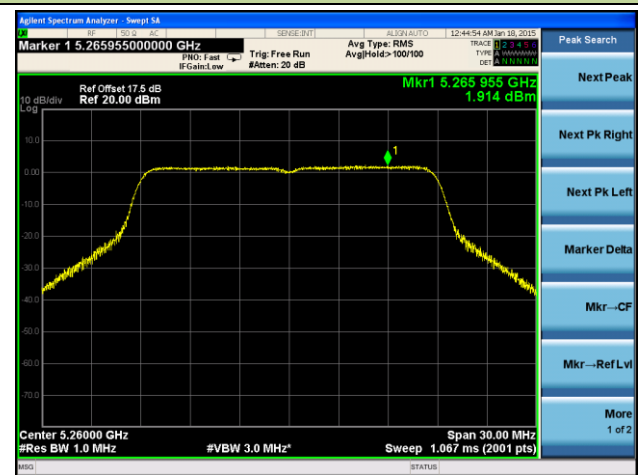

Channel 52 (5260MHz)