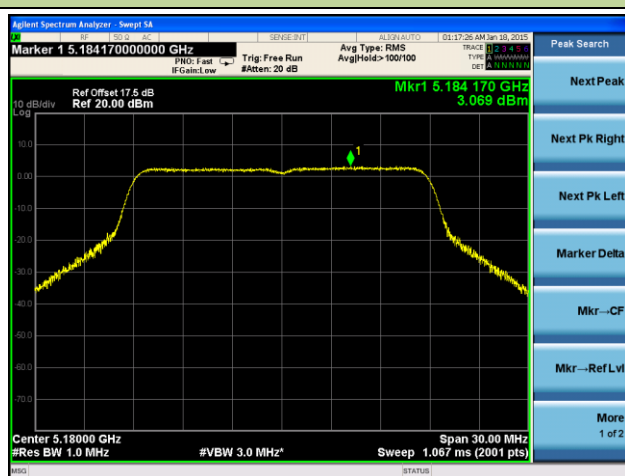

Channel 118 (5590MHz)

Channel 134 (5670MHz)

Channel 151 (5755MHz)

Channel 159 (5795MHz)

802.11ac-VHT20 Power Spectral Density - Ant 1 / Ant 0 + 1 + 2 + 3

Channel 36 (5180MHz)

Channel 44 (5220MHz)

Channel 48 (5240MHz)