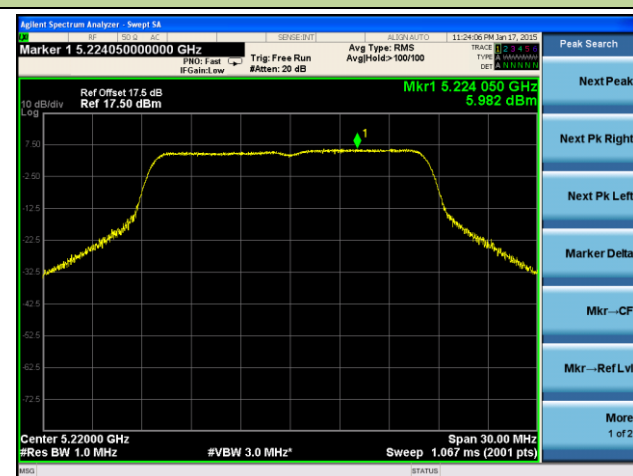

Channel 106 (5530MHz)

Channel 122 (5610MHz)

Channel 138 (5690MHz)

Channel 155 (5775MHz)

802.11a Power Spectral Density - Ant 2 / Ant 0 + 1 + 2 + 3

Channel 36 (5180MHz)

Channel 44 (5220MHz)

Channel 48 (5240MHz)