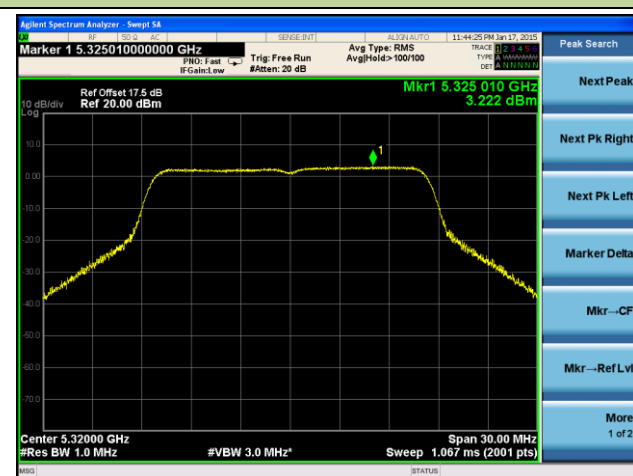

Channel 64 (5320MHz)