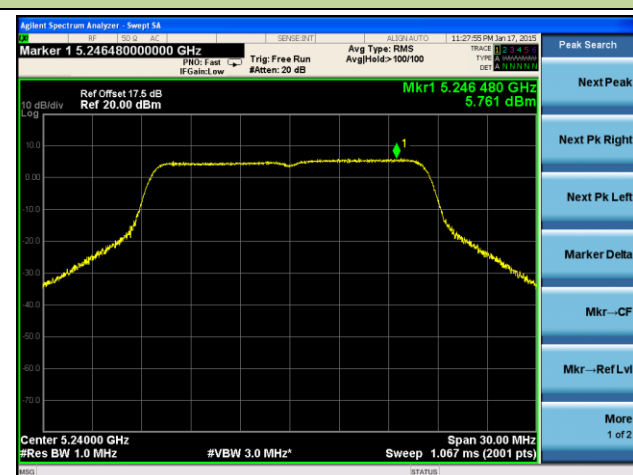

Channel 106 (5530MHz)

Channel 122 (5610MHz)

Channel 138 (5690MHz)

Channel 155 (5775MHz)

802.11a Power Spectral Density - Ant 2 / Ant 0 + 1 + 2 + 3

Channel 36 (5180MHz)

Channel 44 (5220MHz)

Channel 48 (5240MHz)