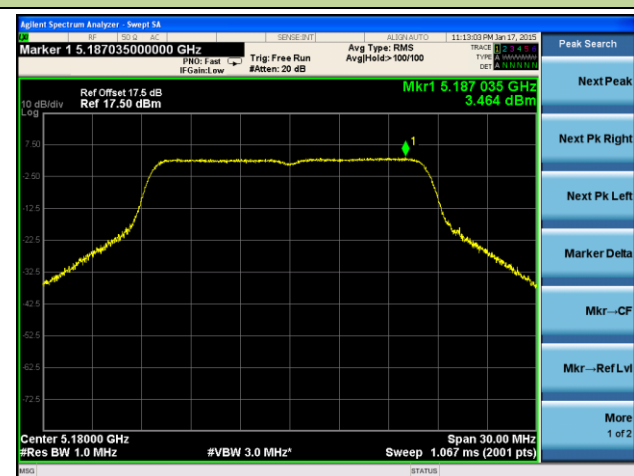

802.11a Power Spectral Density - Ant 1 / Ant 0 + 1 + 2 + 3

Channel 36 (5180MHz)

Channel 44 (5220MHz)

Channel 48 (5240MHz)

Channel 52 (5260MHz)

Channel 60 (5300MHz)

Channel 64 (5320MHz)

Channel 100 (5500MHz)