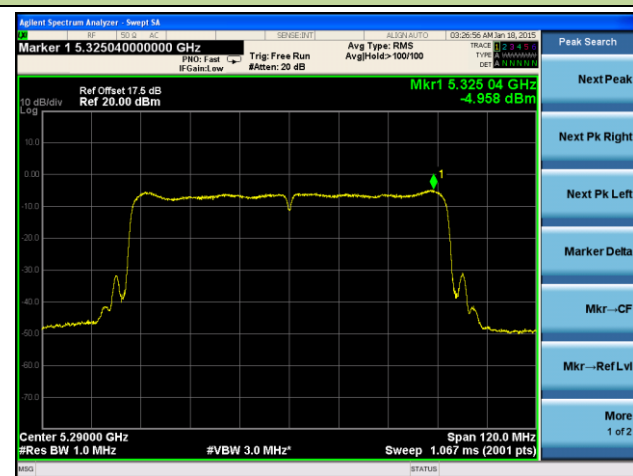

Channel 118 (5590MHz)

Channel 134 (5670MHz)

Channel 142 (5710MHz)

Channel 151 (5755MHz)

Channel 159 (5795MHz)

802.11ac-VHT80 Power Spectral Density - Ant 1 / Ant 0 + 1 + 2 + 3

Channel 42 (5210MHz)

Channel 58 (5290MHz)