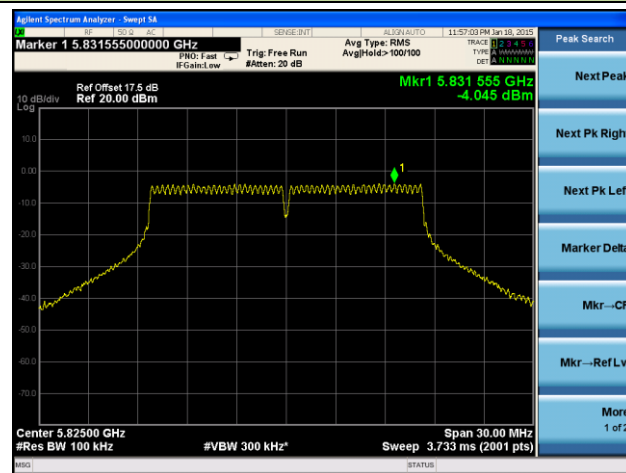

Channel 120 (5600MHz)

Channel 140 (5700MHz)

Channel 149 (5745MHz)

Channel 157 (5785MHz)

Channel 165 (5825MHz)

802.11n-HT20 Power Spectral Density - Ant 1 / Ant 0 + 1 + 2 + 3

Channel 36 (5180MHz)

Channel 44 (5220MHz)