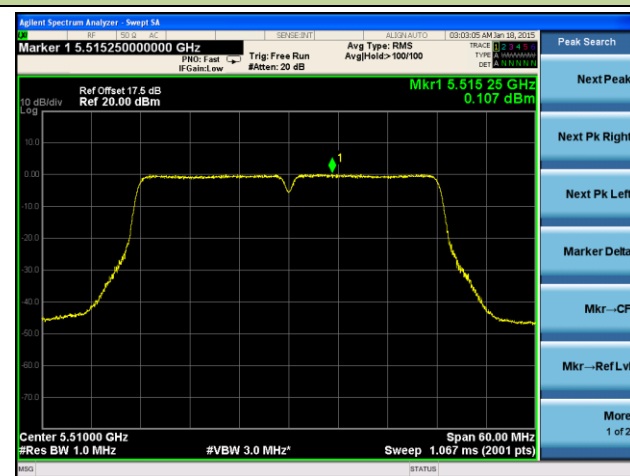

Channel 157 (5785MHz)

Channel 165 (5825MHz)

802.11ac-VHT40 Power Spectral Density - Ant 1 / Ant 0 + 1 + 2 + 3

Channel 38 (5190MHz)

Channel 46 (5230MHz)

Channel 54 (5270MHz)

Channel 62 (5310MHz)

Channel 102 (5510MHz)

Channel 118 (5590MHz)

Channel 134 (5670MHz)

Channel 142 (5710MHz)

Channel 151 (5755MHz)

Channel 159 (5795MHz)

802.11ac-VHT80 Power Spectral Density - Ant 1 / Ant 0 + 1 + 2 + 3

Channel 42 (5210MHz)

Channel 58 (5290MHz)