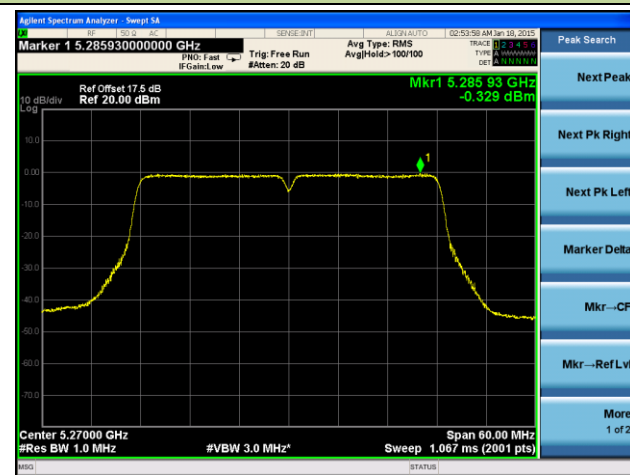

Channel 157 (5785MHz)

Channel 165 (5825MHz)

802.11ac-VHT40 Power Spectral Density - Ant 1 / Ant 0 + 1 + 2 + 3

Channel 38 (5190MHz)

Channel 46 (5230MHz)

Channel 54 (5270MHz)

Channel 62 (5310MHz)

Channel 102 (5510MHz)

Channel 118 (5590MHz)

Channel 134 (5670MHz)

Channel 142 (5710MHz)

Channel 151 (5755MHz)

Channel 159 (5795MHz)

802.11ac-VHT80 Power Spectral Density - Ant 1 / Ant 0 + 1 + 2 + 3

Channel 42 (5210MHz)

Channel 58 (5290MHz)