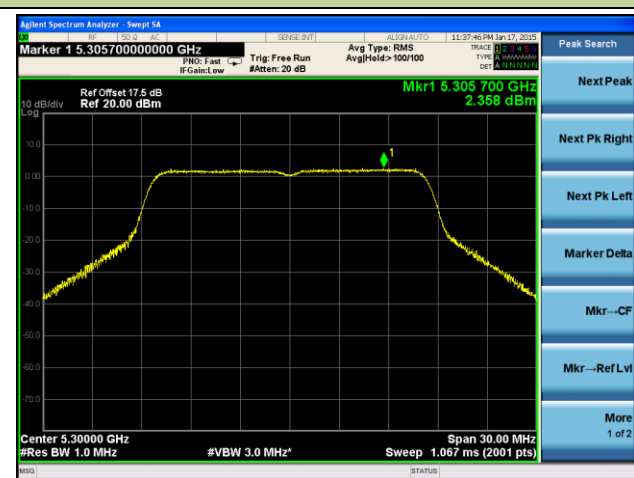

802.11a Power Spectral Density - Ant 1 / Ant 0 + 1 + 2 + 3

Channel 36 (5180MHz)

Channel 44 (5220MHz)

Channel 48 (5240MHz)

Channel 52 (5260MHz)

Channel 60 (5300MHz)

Channel 64 (5320MHz)

Channel 100 (5500MHz)

Channel 120 (5600MHz)

Channel 140 (5700MHz)

Channel 149 (5745MHz)

Channel 157 (5785MHz)

Channel 165 (5825MHz)

802.11n-HT20 Power Spectral Density - Ant 1 / Ant 0 + 1 + 2 + 3

Channel 36 (5180MHz)

Channel 44 (5220MHz)