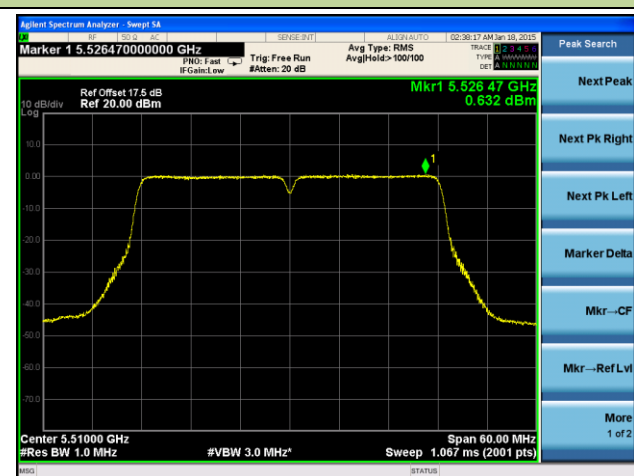

Channel 157 (5785MHz)

Channel 165 (5825MHz)

802.11n-HT40 Power Spectral Density - Ant 1 / Ant 0 + 1 + 2 + 3

Channel 38 (5190MHz)

Channel 46 (5230MHz)

Channel 54 (5270MHz)

Channel 62 (5310MHz)

Channel 102 (5510MHz)