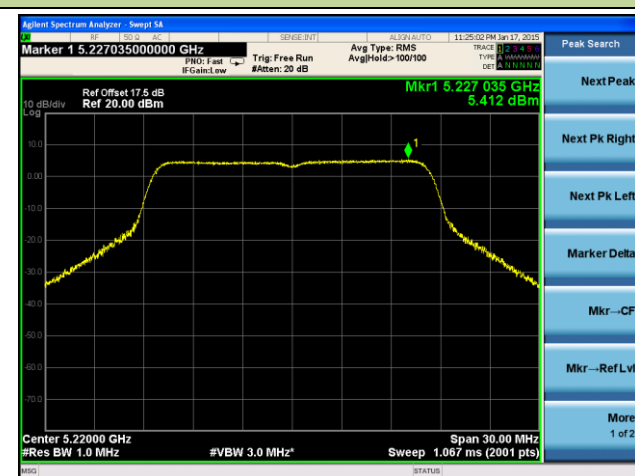

802.11a Power Spectral Density - Ant 1 / Ant 0 + 1 + 2 + 3

Channel 36 (5180MHz)

Channel 44 (5220MHz)

Channel 48 (5240MHz)

Channel 52 (5260MHz)

Channel 60 (5300MHz)

Channel 64 (5320MHz)

Channel 100 (5500MHz)

Channel 120 (5600MHz)

Channel 140 (5700MHz)

Channel 149 (5745MHz)

Channel 157 (5785MHz)

Channel 165 (5825MHz)

802.11n-HT20 Power Spectral Density - Ant 1 / Ant 0 + 1 + 2 + 3

Channel 36 (5180MHz)

Channel 44 (5220MHz)