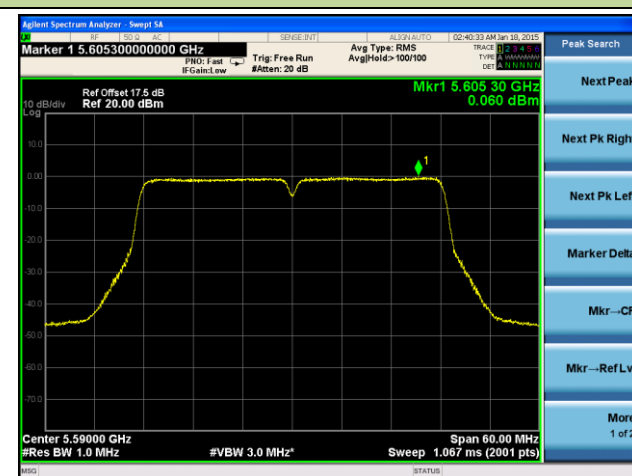

Channel 157 (5785MHz)

Channel 165 (5825MHz)

802.11n-HT40 Power Spectral Density - Ant 1 / Ant 0 + 1 + 2 + 3

Channel 38 (5190MHz)

Channel 46 (5230MHz)

Channel 54 (5270MHz)

Channel 62 (5310MHz)

Channel 102 (5510MHz)

Channel 118 (5590MHz)

Channel 134 (5670MHz)

Channel 151 (5755MHz)

Channel 159 (5795MHz)

802.11ac-VHT20 Power Spectral Density - Ant 1 / Ant 0 + 1 + 2 + 3

Channel 36 (5180MHz)

Channel 44 (5220MHz)

Channel 48 (5240MHz)