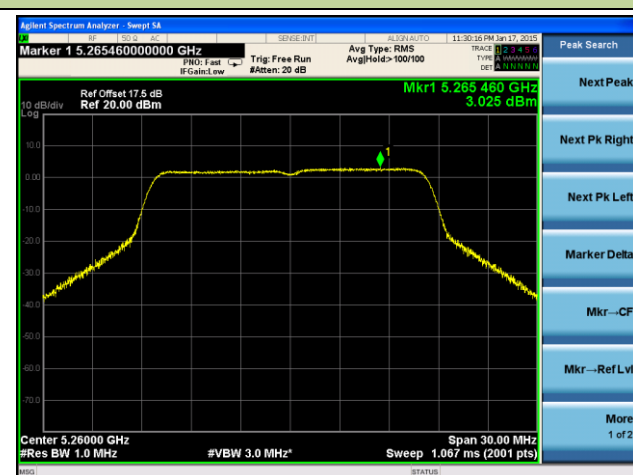

Channel 52 (5260MHz)