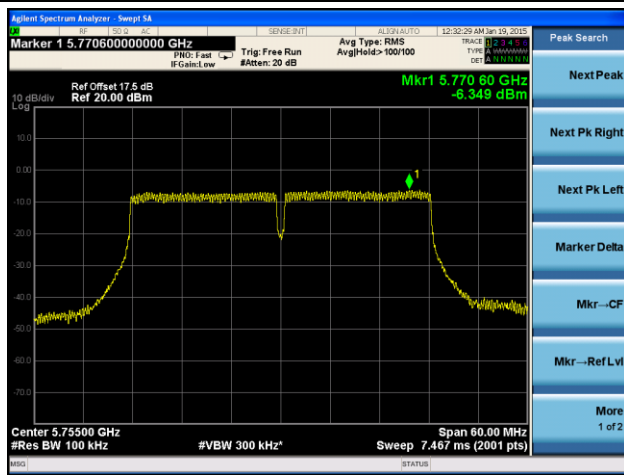

Channel 151 (5755MHz)