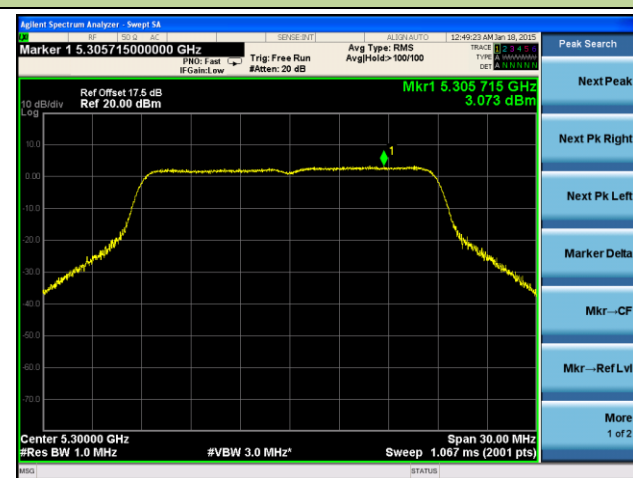

Channel 165 (5825MHz)

802.11n-HT20 Power Spectral Density - Ant 2 / Ant 0 + 1 + 2 + 3

Channel 36 (5180MHz)

Channel 44 (5220MHz)

Channel 48 (5240MHz)

Channel 52 (5260MHz)

Channel 60 (5300MHz)

Channel 64 (5320MHz)