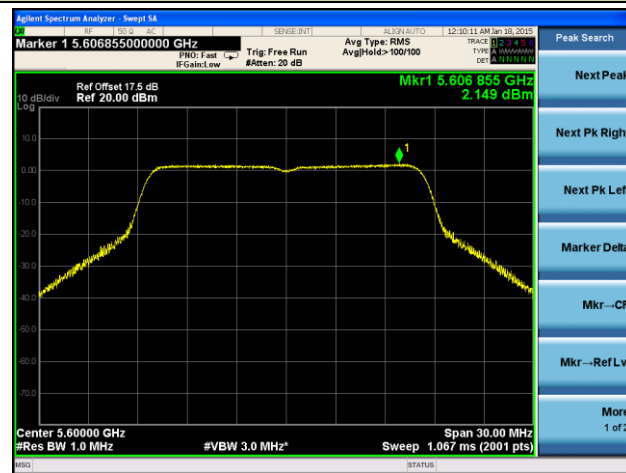

Channel 120 (5600MHz)