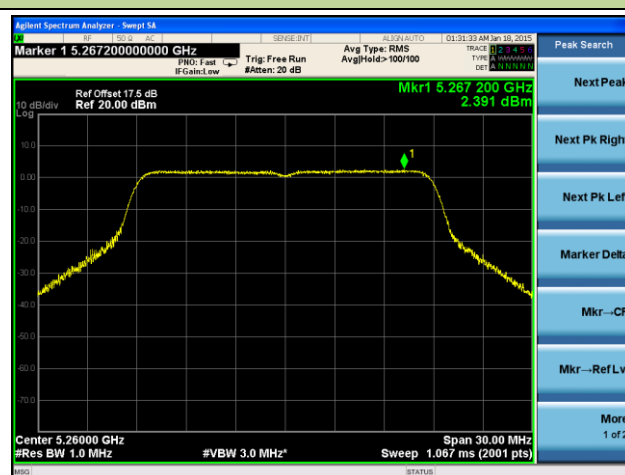

Channel 52 (5260MHz)