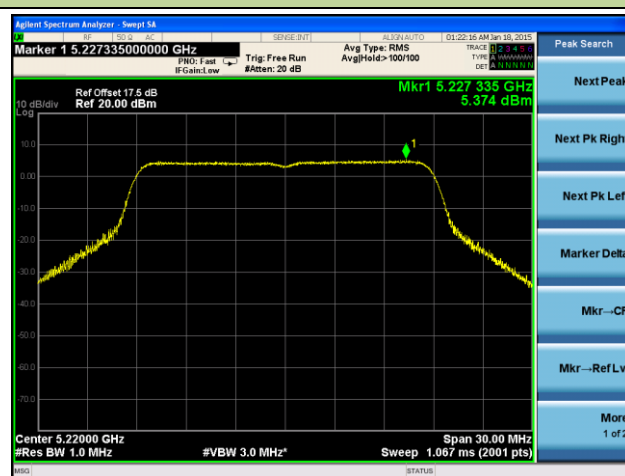

Channel 118 (5590MHz)

Channel 134 (5670MHz)

Channel 151 (5755MHz)

Channel 159 (5795MHz)

802.11ac-VHT20 Power Spectral Density - Ant 1 / Ant 0 + 1 + 2 + 3

Channel 36 (5180MHz)

Channel 44 (5220MHz)

Channel 48 (5240MHz)