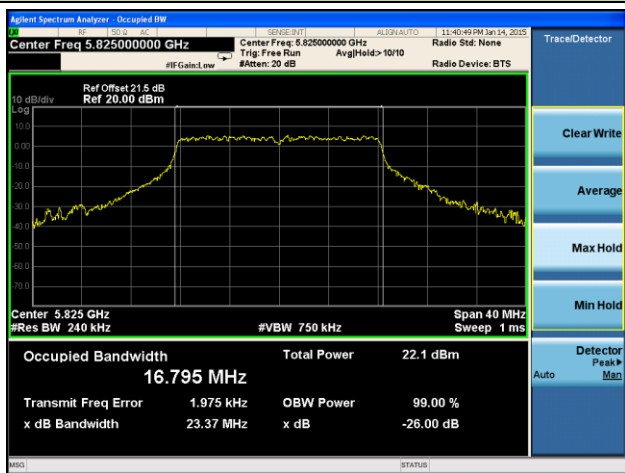

Channel 64 (5320MHz)

Channel 100 (5500MHz)

Channel 120 (5600MHz)

Channel 140 (5700MHz)

Channel 149 (5745MHz)

Channel 157 (5785MHz)

Channel 165 (5825MHz)

802.11n-HT20 26dB Bandwidth & 99% Bandwidth - Ant 3 / Ant 0 + 1 + 2 + 3
Channel 36 (5180MHz)