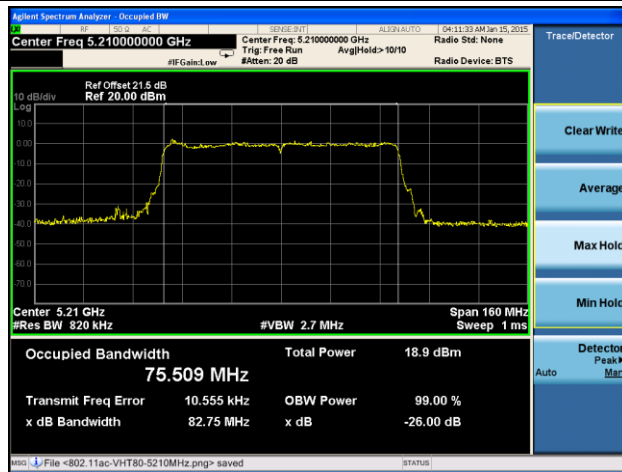

Channel 142 (5710MHz)

Channel 151 (5755MHz)

Channel 159 (5795MHz)

802.11ac-VHT80 26dB Bandwidth & 99% Bandwidth - Ant 2 / Ant 0 + 1 + 2 + 3
Channel 42 (5210MHz)

Channel 58 (5290MHz)

Channel 106 (5530MHz)

Channel 122 (5610MHz)

Channel 138 (5690MHz)

Channel 155 (5775MHz)

802.11a 26dB Bandwidth & 99% Bandwidth - Ant 3 / Ant 0 + 1 + 2 + 3
Channel 36 (5180MHz)

Channel 44 (5220MHz)

Channel 48 (5240MHz)

Channel 52 (5260MHz)

Channel 60 (5300MHz)