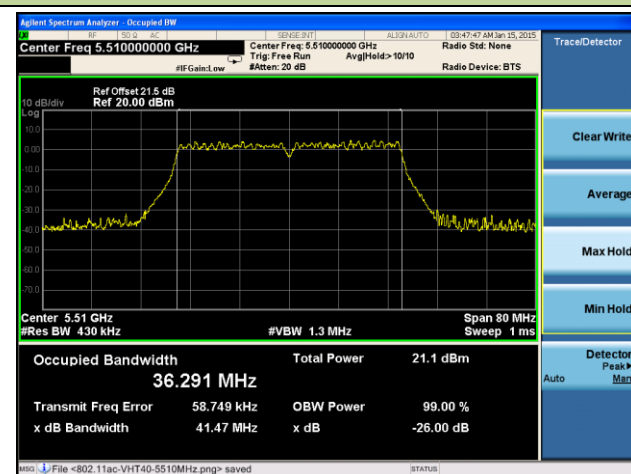

Channel 144 (5720MHz)

Channel 149 (5745MHz)

Channel 157 (5785MHz)

Channel 165 (5825MHz)

802.11ac-VHT40 26dB Bandwidth & 99% Bandwidth - Ant 3 / Ant 0 + 1 + 2 + 3
Channel 38 (5190MHz)

Channel 46 (5230MHz)

Channel 54 (5270MHz)

Channel 62 (5310MHz)

Channel 102 (5510MHz)

Channel 118 (5590MHz)
