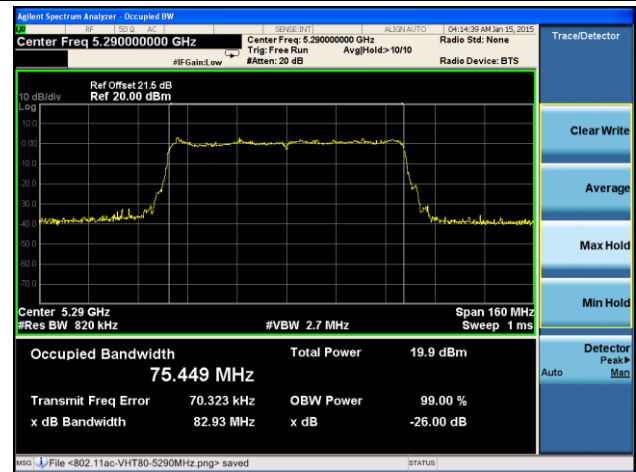

Channel 142 (5710MHz)

Channel 151 (5755MHz)

Channel 159 (5795MHz)

802.11ac-VHT80 26dB Bandwidth & 99% Bandwidth - Ant 2 / Ant 0 + 1 + 2 + 3
Channel 42 (5210MHz)

Channel 58 (5290MHz)

Channel 106 (5530MHz)

Channel 122 (5610MHz)

Channel 138 (5690MHz)

Channel 155 (5775MHz)

802.11a 26dB Bandwidth & 99% Bandwidth - Ant 3 / Ant 0 + 1 + 2 + 3
Channel 36 (5180MHz)

Channel 44 (5220MHz)

Channel 48 (5240MHz)

Channel 52 (5260MHz)

Channel 60 (5300MHz)