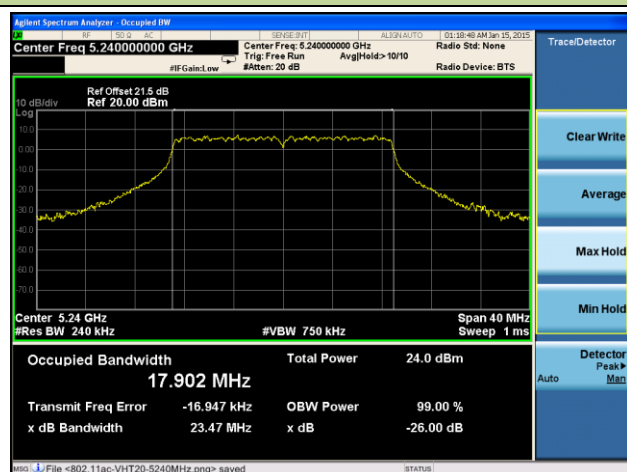

Channel 48 (5240MHz)