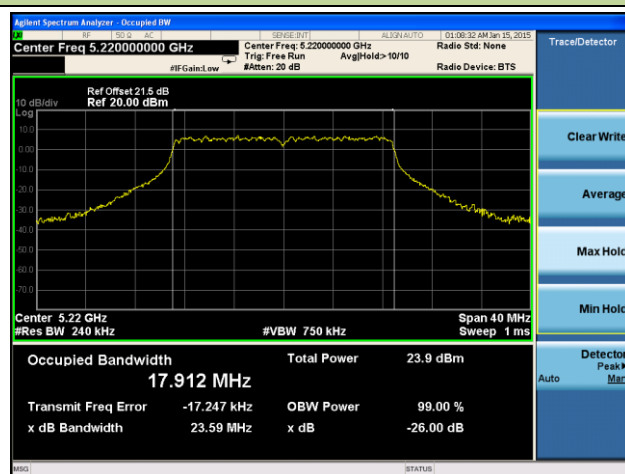

Channel 44 (5220MHz)