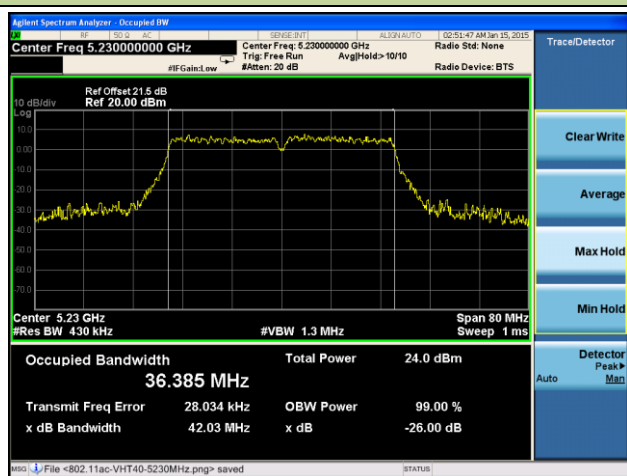

802.11ac-VHT40 26dB Bandwidth & 99% Bandwidth - Ant 2 / Ant 0 + 1 + 2 + 3
Channel 38 (5190MHz)

Channel 46 (5230MHz)

Channel 54 (5270MHz)

Channel 62 (5310MHz)

Channel 102 (5510MHz)

Channel 118 (5590MHz)

Channel 134 (5670MHz)

Channel 142 (5710MHz)

Channel 151 (5755MHz)

Channel 159 (5795MHz)

802.11ac-VHT80 26dB Bandwidth & 99% Bandwidth - Ant 2 / Ant 0 + 1 + 2 + 3
Channel 42 (5210MHz)

Channel 58 (5290MHz)

Channel 106 (5530MHz)

Channel 122 (5610MHz)