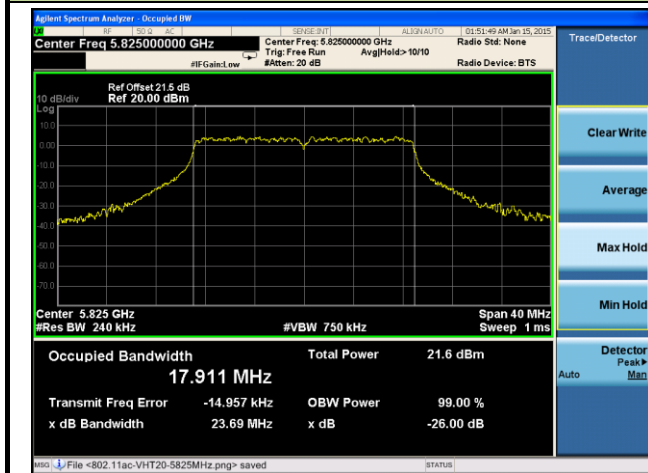

Channel 144 (5720MHz)

Channel 149 (5745MHz)

Channel 157 (5785MHz)

Channel 165 (5825MHz)

802.11ac-VHT40 26dB Bandwidth & 99% Bandwidth - Ant 3 / Ant 0 + 1 + 2 + 3
Channel 38 (5190MHz)

Channel 46 (5230MHz)

Channel 54 (5270MHz)

Channel 62 (5310MHz)

Channel 102 (5510MHz)

Channel 118 (5590MHz)
