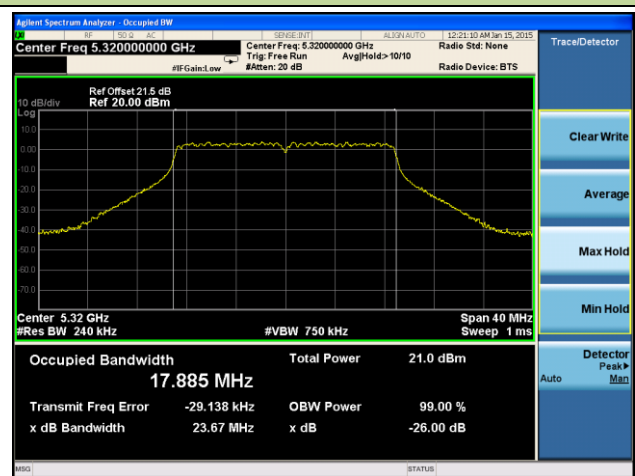

Channel 64 (5320MHz)