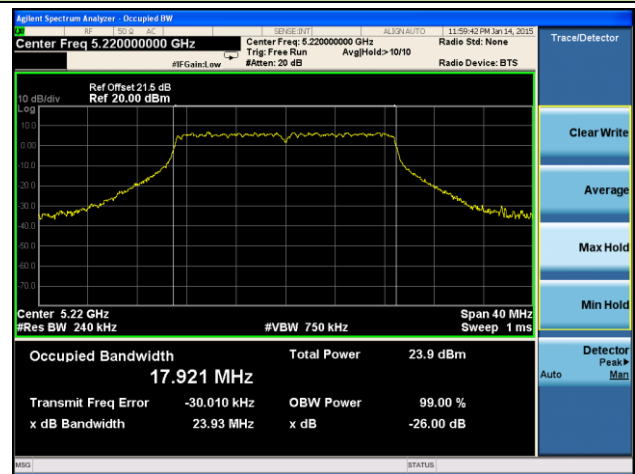

Channel 44 (5220MHz)