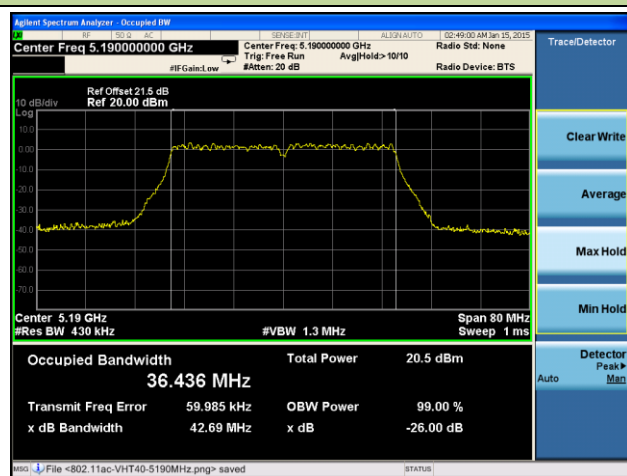

802.11ac-VHT40 26dB Bandwidth & 99% Bandwidth - Ant 2 / Ant 0 + 1 + 2 + 3
Channel 38 (5190MHz)

Channel 46 (5230MHz)

Channel 54 (5270MHz)

Channel 62 (5310MHz)

Channel 102 (5510MHz)

Channel 118 (5590MHz)

Channel 134 (5670MHz)

Channel 142 (5710MHz)

Channel 151 (5755MHz)

Channel 159 (5795MHz)

802.11ac-VHT80 26dB Bandwidth & 99% Bandwidth - Ant 2 / Ant 0 + 1 + 2 + 3
Channel 42 (5210MHz)

Channel 58 (5290MHz)

Channel 106 (5530MHz)

Channel 122 (5610MHz)