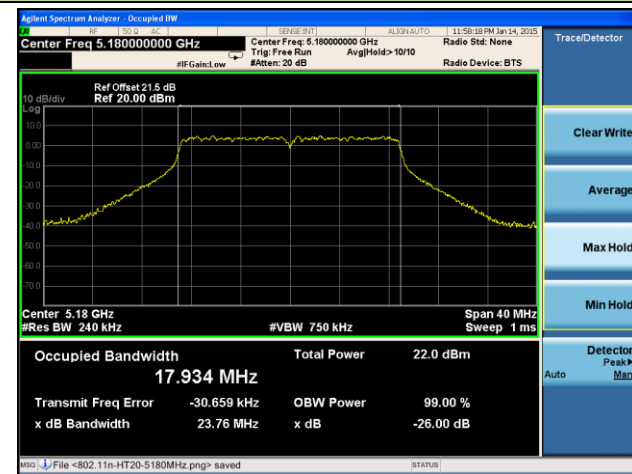

Channel 64 (5320MHz)

Channel 100 (5500MHz)

Channel 120 (5600MHz)

Channel 140 (5700MHz)

Channel 149 (5745MHz)

Channel 157 (5785MHz)

Channel 165 (5825MHz)

802.11n-HT20 26dB Bandwidth & 99% Bandwidth - Ant 3 / Ant 0 + 1 + 2 + 3
Channel 36 (5180MHz)