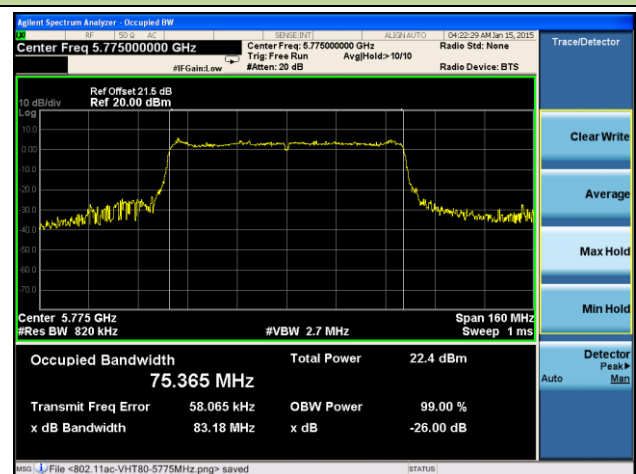

Channel 142 (5710MHz)

Channel 151 (5755MHz)

Channel 159 (5795MHz)

802.11ac-VHT80 26dB Bandwidth & 99% Bandwidth - Ant 2 / Ant 0 + 1 + 2 + 3
Channel 42 (5210MHz)

Channel 58 (5290MHz)

Channel 106 (5530MHz)

Channel 122 (5610MHz)

Channel 138 (5690MHz)

Channel 155 (5775MHz)

802.11a 26dB Bandwidth & 99% Bandwidth - Ant 3 / Ant 0 + 1 + 2 + 3
Channel 36 (5180MHz)

Channel 44 (5220MHz)

Channel 48 (5240MHz)

Channel 52 (5260MHz)

Channel 60 (5300MHz)