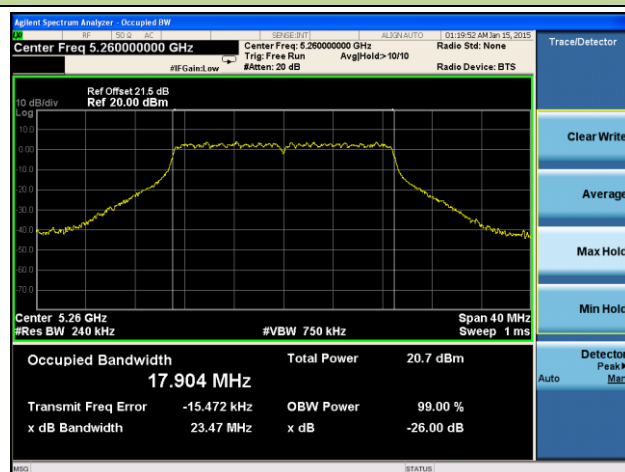

Channel 52 (5260MHz)