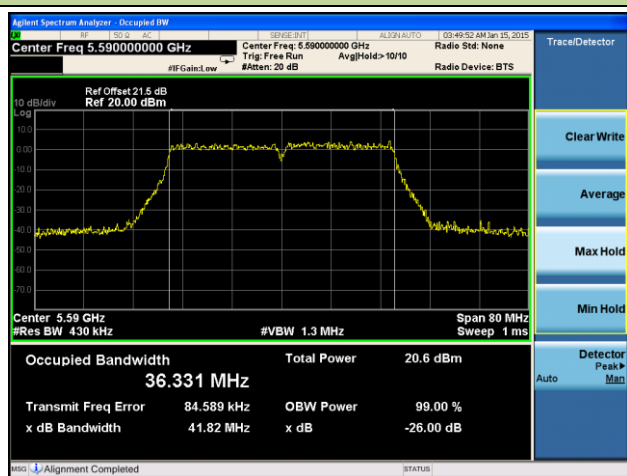

Channel 118 (5590MHz)