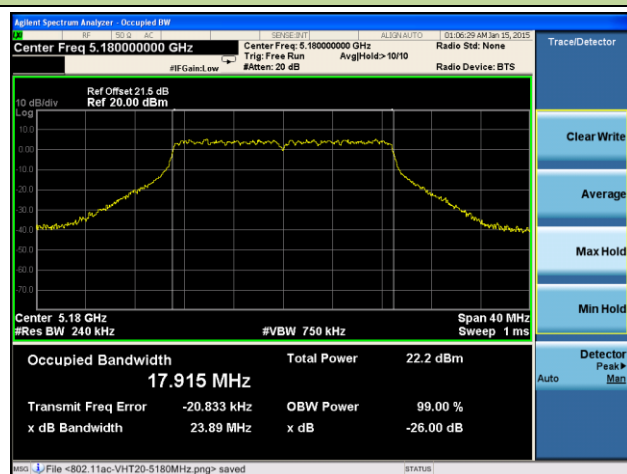

Channel 102 (5510MHz)

Channel 118 (5590MHz)

Channel 134 (5670MHz)

Channel 151 (5755 MHz)

Channel 159 (5795 MHz)

802.11ac-VHT20 26dB Bandwidth & 99% Bandwidth - Ant 3 / Ant 0 + 1 + 2 + 3
Channel 36 (5180MHz)