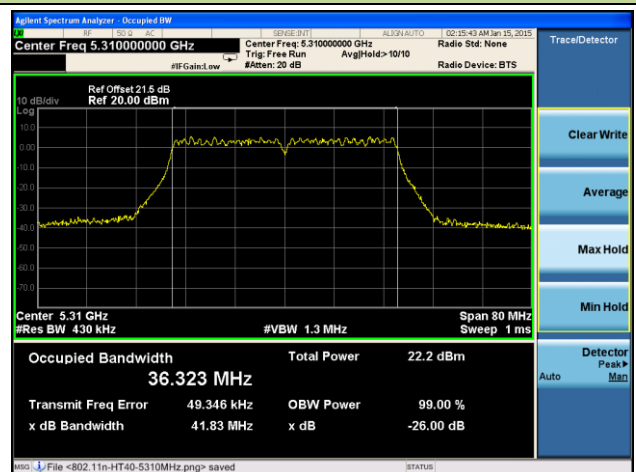

Channel 62 (5310MHz)