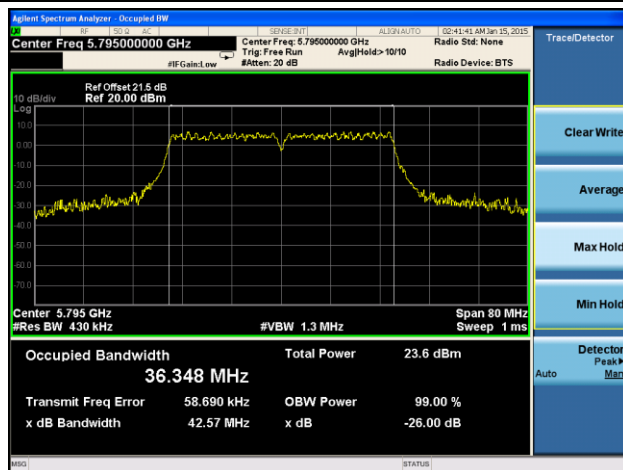

Channel 102 (5510MHz)

Channel 118 (5590MHz)

Channel 134 (5670MHz)

Channel 151 (5755 MHz)

Channel 159 (5795 MHz)

802.11ac-VHT20 26dB Bandwidth & 99% Bandwidth - Ant 3 / Ant 0 + 1 + 2 + 3
Channel 36 (5180MHz)