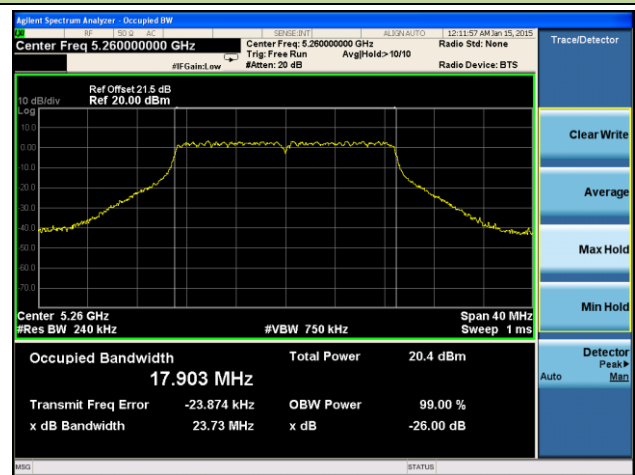

Channel 52 (5260MHz)