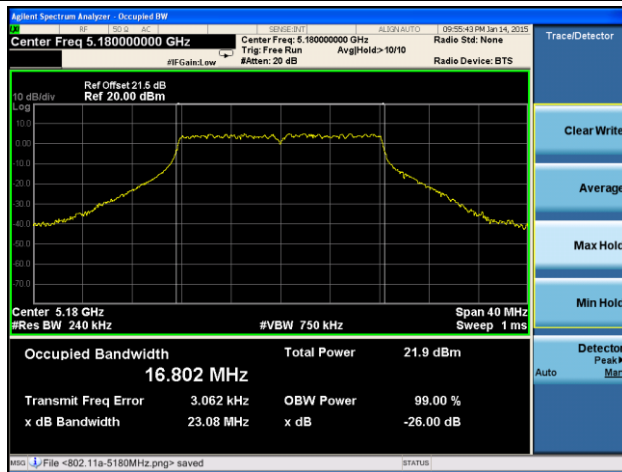

802.11a 26dB Bandwidth & 99% Bandwidth - Ant 3 / Ant 0 + 1 + 2 + 3

Channel 36 (5180MHz)