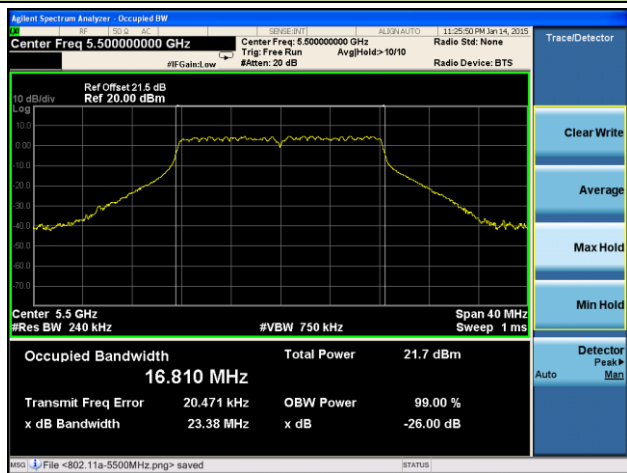

Channel 100 (5500MHz)