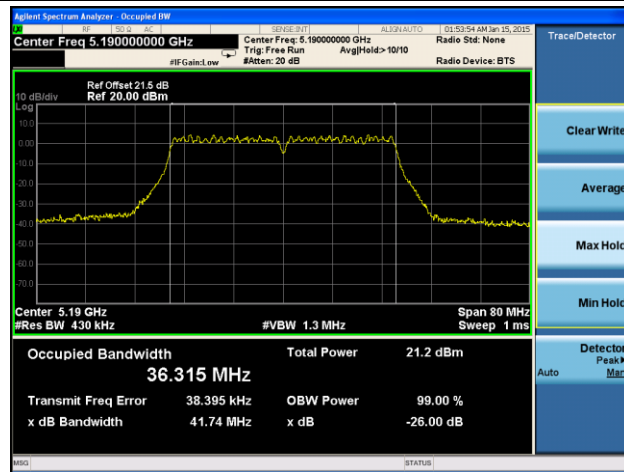

802.11n-HT40 26dB Bandwidth & 99% Bandwidth - Ant 3 / Ant 0 + 1 + 2 + 3

Channel 38 (5190MHz)