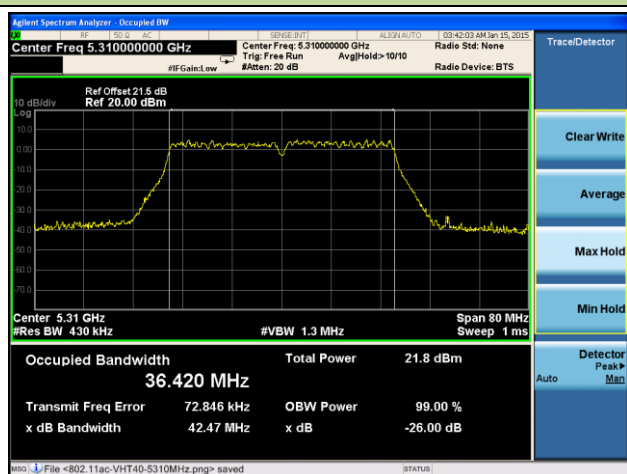

802.11ac-VHT40 26dB Bandwidth & 99% Bandwidth - Ant 2 / Ant 0 + 1 + 2 + 3
Channel 38 (5190MHz)

Channel 46 (5230MHz)

Channel 54 (5270MHz)

Channel 62 (5310MHz)

Channel 102 (5510MHz)

Channel 118 (5590MHz)

Channel 134 (5670MHz)

Channel 142 (5710MHz)

Channel 151 (5755MHz)

Channel 159 (5795MHz)

802.11ac-VHT80 26dB Bandwidth & 99% Bandwidth - Ant 2 / Ant 0 + 1 + 2 + 3
Channel 42 (5210MHz)

Channel 58 (5290MHz)

Channel 106 (5530MHz)

Channel 122 (5610MHz)