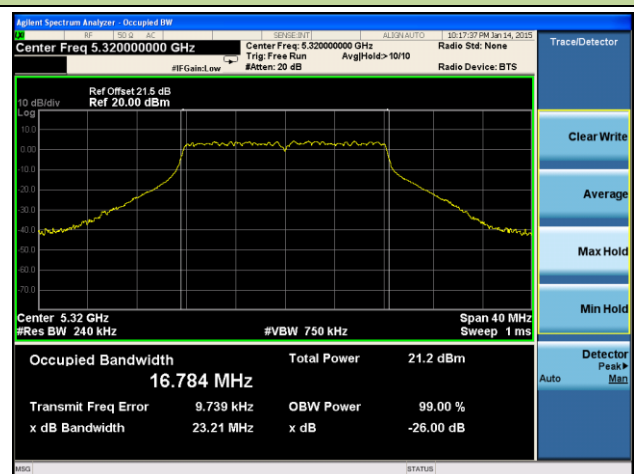

Channel 64 (5320MHz)