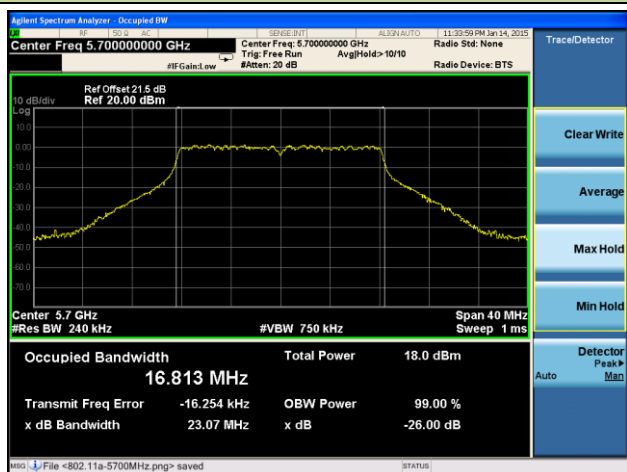

Channel 64 (5320MHz)

Channel 100 (5500MHz)

Channel 120 (5600MHz)

Channel 140 (5700MHz)

Channel 149 (5745MHz)

Channel 157 (5785MHz)

Channel 165 (5825MHz)

802.11n-HT20 26dB Bandwidth & 99% Bandwidth - Ant 3 / Ant 0 + 1 + 2 + 3
Channel 36 (5180MHz)