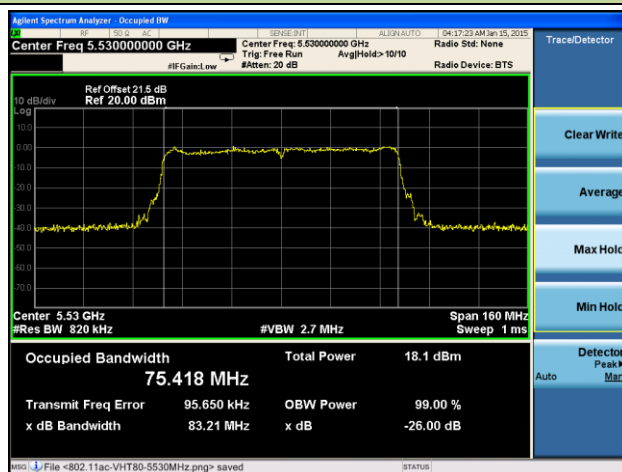

Channel 142 (5710MHz)

Channel 151 (5755MHz)

Channel 159 (5795MHz)

802.11ac-VHT80 26dB Bandwidth & 99% Bandwidth - Ant 2 / Ant 0 + 1 + 2 + 3
Channel 42 (5210MHz)

Channel 58 (5290MHz)

Channel 106 (5530MHz)

Channel 122 (5610MHz)

Channel 138 (5690MHz)

Channel 155 (5775MHz)

802.11a 26dB Bandwidth & 99% Bandwidth - Ant 3 / Ant 0 + 1 + 2 + 3
Channel 36 (5180MHz)

Channel 44 (5220MHz)

Channel 48 (5240MHz)

Channel 52 (5260MHz)

Channel 60 (5300MHz)