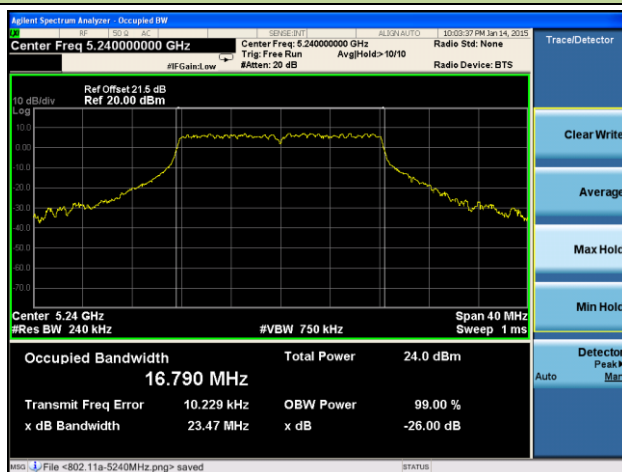

Channel 48 (5240MHz)