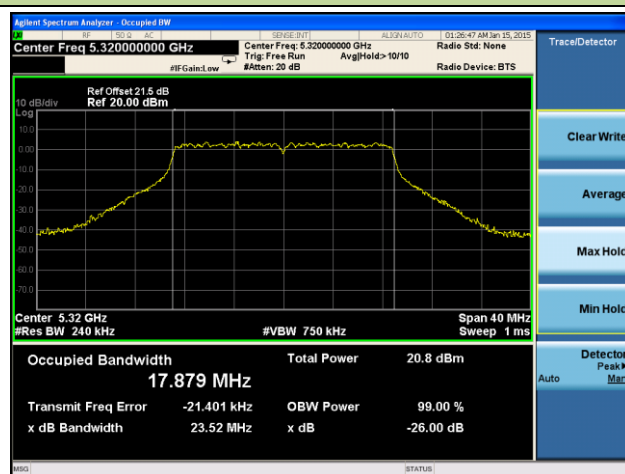

Channel 64 (5320MHz)