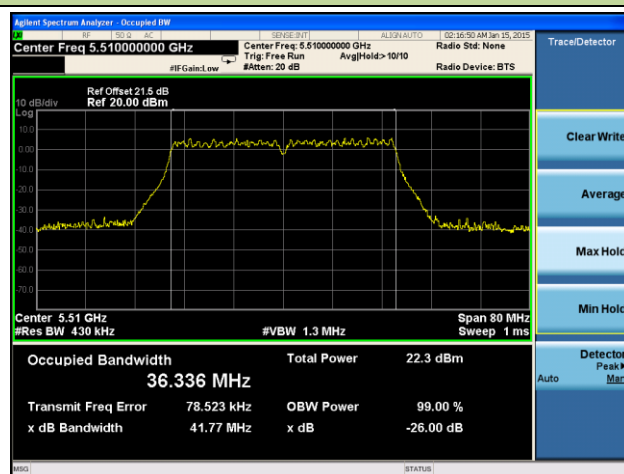

Channel 102 (5510MHz)