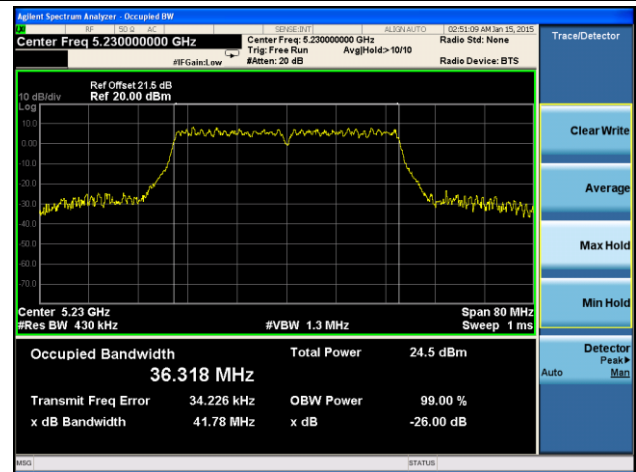

Channel 144 (5720MHz)

Channel 149 (5745MHz)

Channel 157 (5785MHz)

Channel 165 (5825MHz)

802.11ac-VHT40 26dB Bandwidth & 99% Bandwidth - Ant 3 / Ant 0 + 1 + 2 + 3
Channel 38 (5190MHz)

Channel 46 (5230MHz)

Channel 54 (5270MHz)

Channel 62 (5310MHz)

Channel 102 (5510MHz)

Channel 118 (5590MHz)
