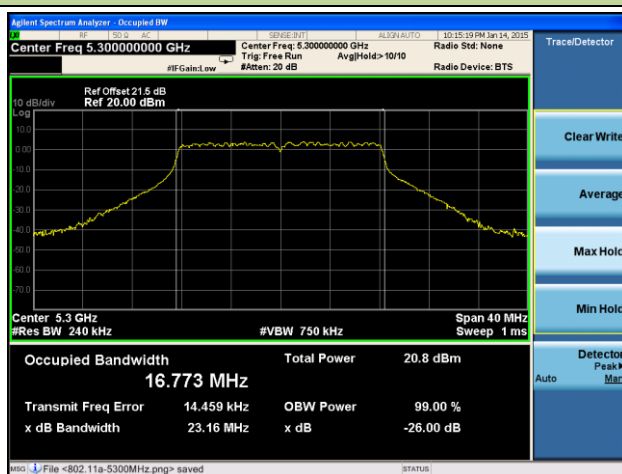

Channel 60 (5300MHz)