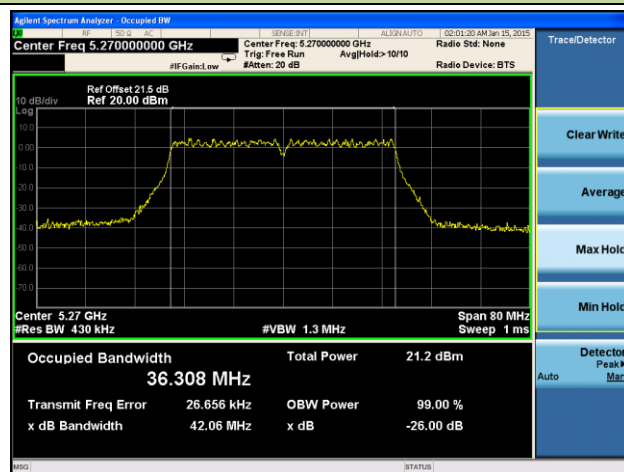

Channel 54 (5270MHz)