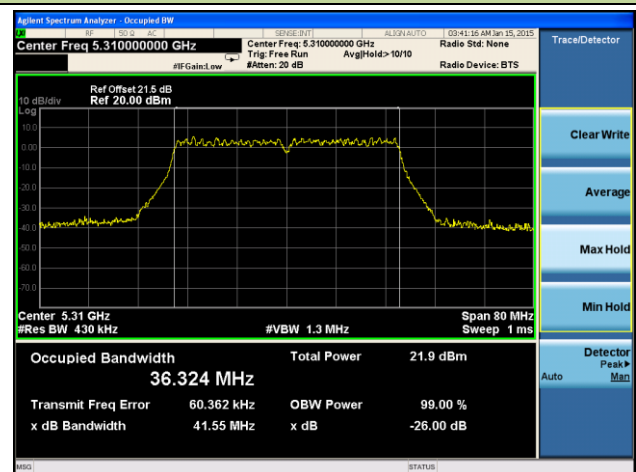

Channel 144 (5720MHz)

Channel 149 (5745MHz)

Channel 157 (5785MHz)

Channel 165 (5825MHz)

802.11ac-VHT40 26dB Bandwidth & 99% Bandwidth - Ant 3 / Ant 0 + 1 + 2 + 3
Channel 38 (5190MHz)

Channel 46 (5230MHz)

Channel 54 (5270MHz)

Channel 62 (5310MHz)

Channel 102 (5510MHz)

Channel 118 (5590MHz)
