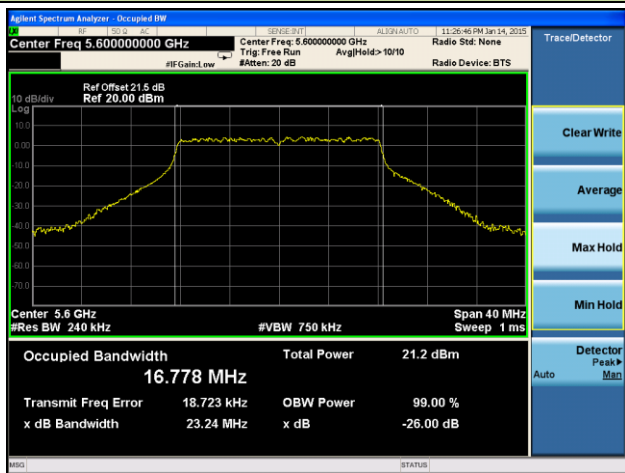

Channel 120 (5600MHz)