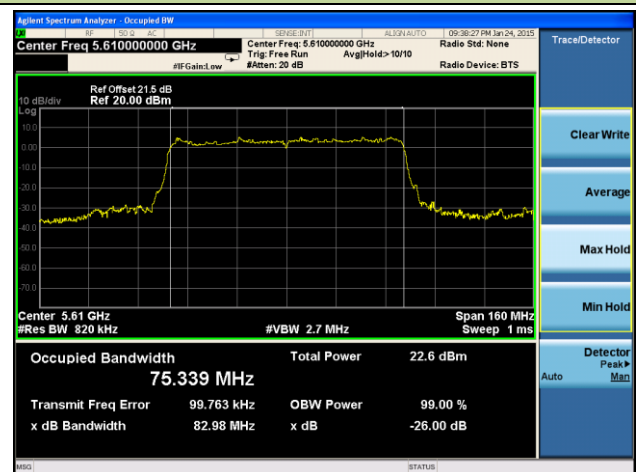

Channel 142 (5710MHz)

Channel 151 (5755MHz)

Channel 159 (5795MHz)

802.11ac-VHT80 26dB Bandwidth & 99% Bandwidth - Ant 2 / Ant 0 + 1 + 2 + 3
Channel 42 (5210MHz)

Channel 58 (5290MHz)

Channel 106 (5530MHz)

Channel 122 (5610MHz)