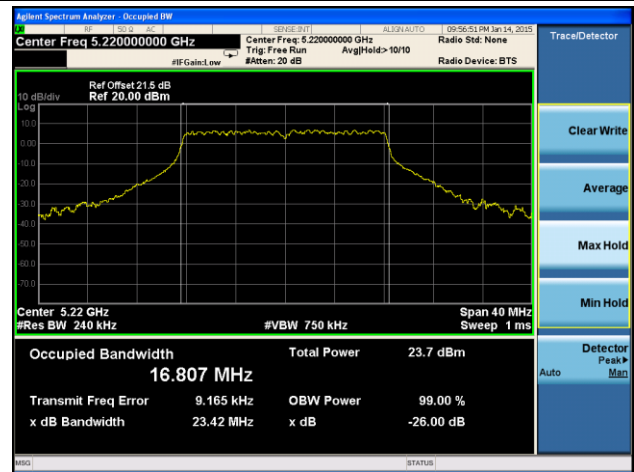

Channel 44 (5220MHz)