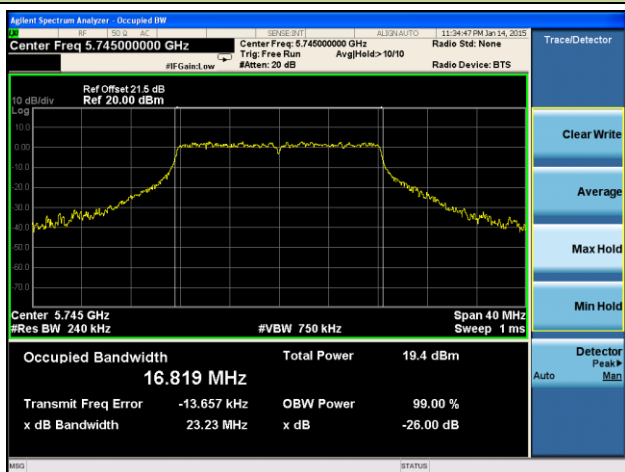

Channel 64 (5320MHz)

Channel 100 (5500MHz)

Channel 120 (5600MHz)

Channel 140 (5700MHz)

Channel 149 (5745MHz)

Channel 157 (5785MHz)

Channel 165 (5825MHz)

802.11n-HT20 26dB Bandwidth & 99% Bandwidth - Ant 3 / Ant 0 + 1 + 2 + 3
Channel 36 (5180MHz)