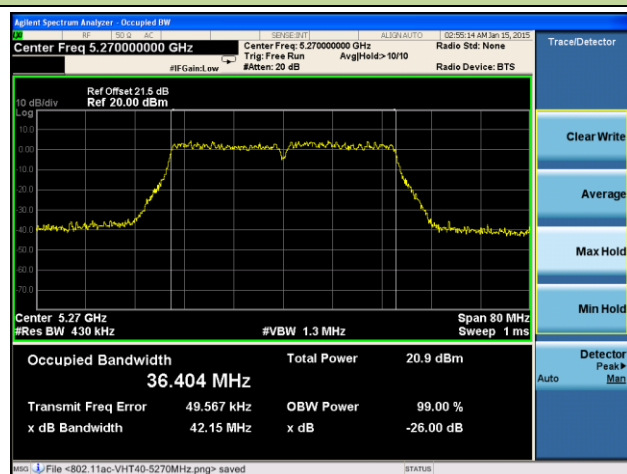

802.11ac-VHT40 26dB Bandwidth & 99% Bandwidth - Ant 2 / Ant 0 + 1 + 2 + 3
Channel 38 (5190MHz)

Channel 46 (5230MHz)

Channel 54 (5270MHz)

Channel 62 (5310MHz)

Channel 102 (5510MHz)

Channel 118 (5590MHz)

Channel 134 (5670MHz)

Channel 142 (5710MHz)

Channel 151 (5755MHz)

Channel 159 (5795MHz)

802.11ac-VHT80 26dB Bandwidth & 99% Bandwidth - Ant 2 / Ant 0 + 1 + 2 + 3
Channel 42 (5210MHz)

Channel 58 (5290MHz)

Channel 106 (5530MHz)

Channel 122 (5610MHz)