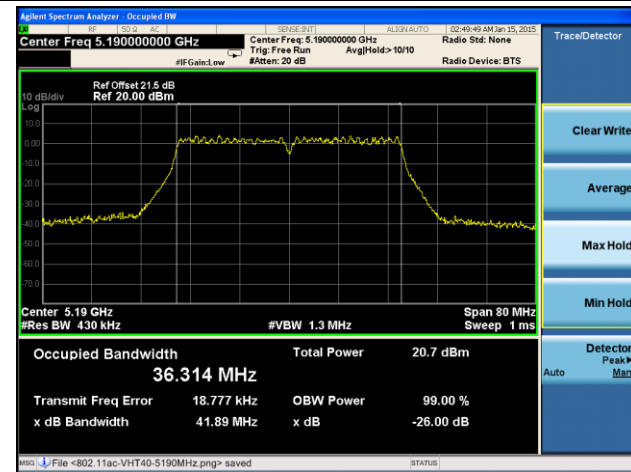

Channel 144 (5720MHz)

Channel 149 (5745MHz)

Channel 157 (5785MHz)

Channel 165 (5825MHz)

802.11ac-VHT40 26dB Bandwidth & 99% Bandwidth - Ant 3 / Ant 0 + 1 + 2 + 3
Channel 38 (5190MHz)

Channel 46 (5230MHz)

Channel 54 (5270MHz)

Channel 62 (5310MHz)

Channel 102 (5510MHz)

Channel 118 (5590MHz)
