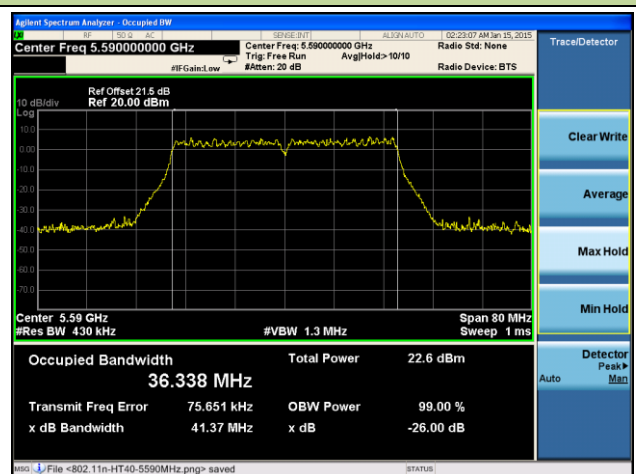

Channel 118 (5590MHz)