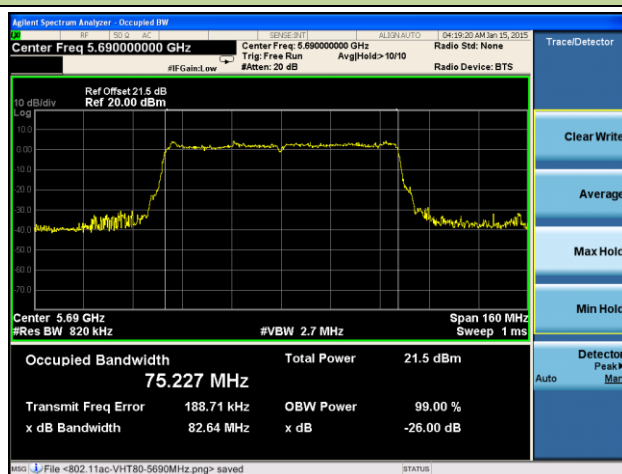

Channel 142 (5710MHz)

Channel 151 (5755MHz)

Channel 159 (5795MHz)

802.11ac-VHT80 26dB Bandwidth & 99% Bandwidth - Ant 2 / Ant 0 + 1 + 2 + 3
Channel 42 (5210MHz)

Channel 58 (5290MHz)

Channel 106 (5530MHz)

Channel 122 (5610MHz)

Channel 138 (5690MHz)

Channel 155 (5775MHz)

802.11a 26dB Bandwidth & 99% Bandwidth - Ant 3 / Ant 0 + 1 + 2 + 3
Channel 36 (5180MHz)

Channel 44 (5220MHz)

Channel 48 (5240MHz)

Channel 52 (5260MHz)

Channel 60 (5300MHz)