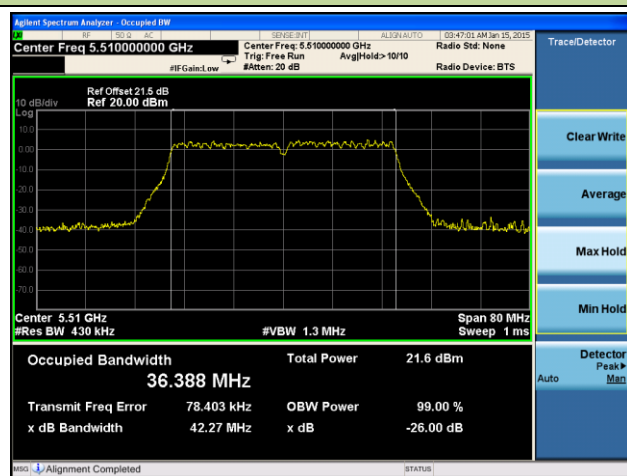

802.11ac-VHT40 26dB Bandwidth & 99% Bandwidth - Ant 2 / Ant 0 + 1 + 2 + 3
Channel 38 (5190MHz)

Channel 46 (5230MHz)

Channel 54 (5270MHz)

Channel 62 (5310MHz)

Channel 102 (5510MHz)

Channel 118 (5590MHz)

Channel 134 (5670MHz)

Channel 142 (5710MHz)

Channel 151 (5755MHz)

Channel 159 (5795MHz)

802.11ac-VHT80 26dB Bandwidth & 99% Bandwidth - Ant 2 / Ant 0 + 1 + 2 + 3
Channel 42 (5210MHz)

Channel 58 (5290MHz)

Channel 106 (5530MHz)

Channel 122 (5610MHz)