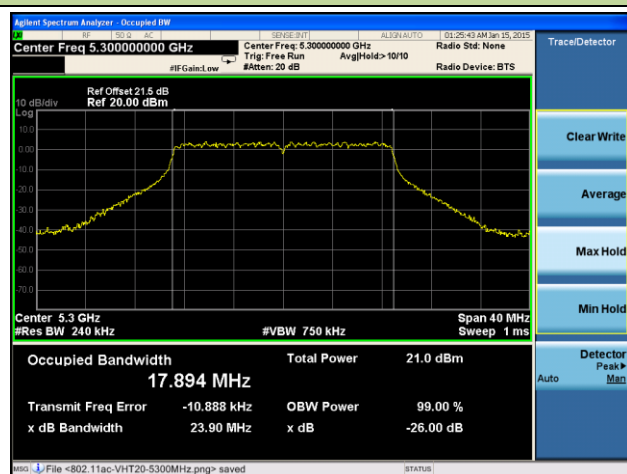

Channel 60 (5300MHz)