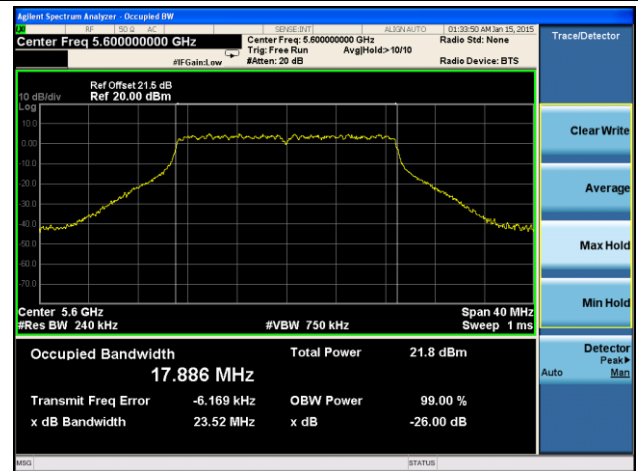

Channel 120 (5600MHz)