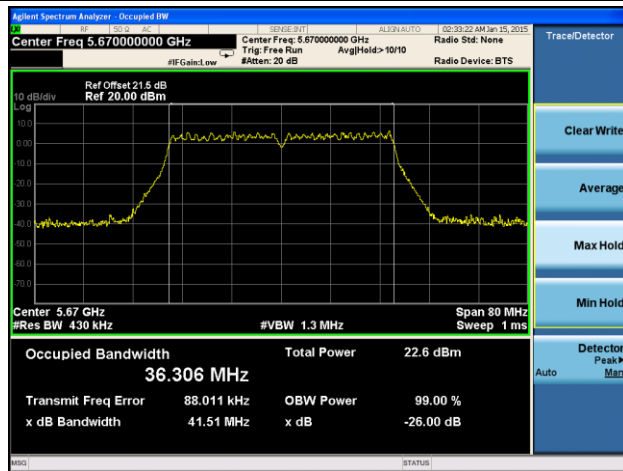

Channel 134 (5670MHz)