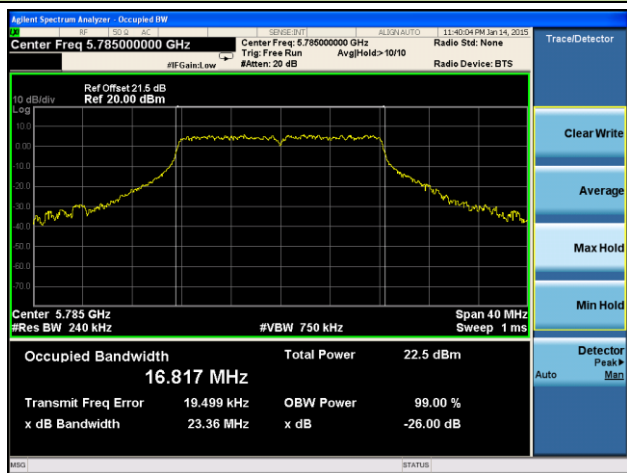

Channel 64 (5320MHz)

Channel 100 (5500MHz)

Channel 120 (5600MHz)

Channel 140 (5700MHz)

Channel 149 (5745MHz)

Channel 157 (5785MHz)

Channel 165 (5825MHz)

802.11n-HT20 26dB Bandwidth & 99% Bandwidth - Ant 3 / Ant 0 + 1 + 2 + 3
Channel 36 (5180MHz)