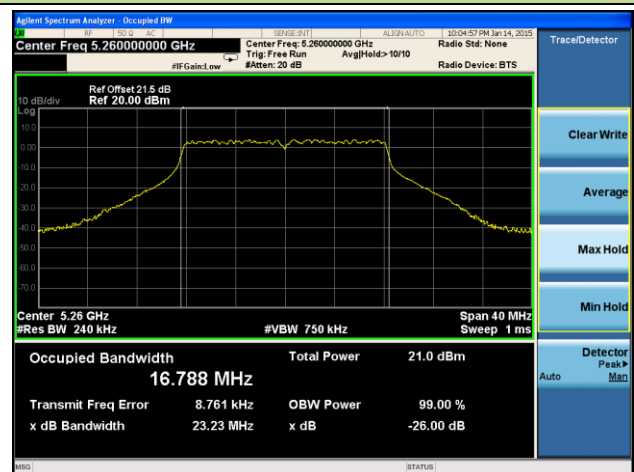

Channel 52 (5260MHz)