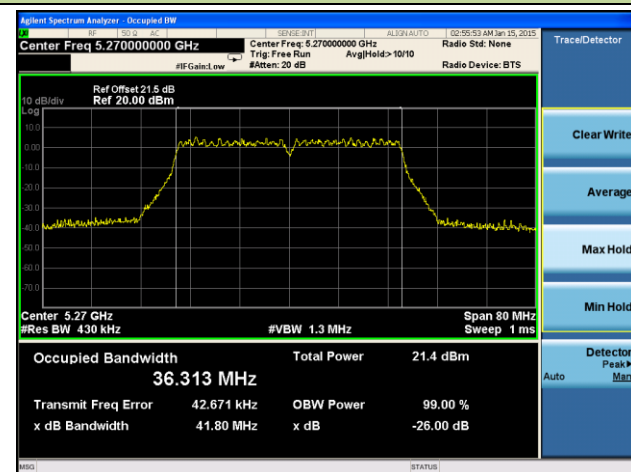

Channel 144 (5720MHz)

Channel 149 (5745MHz)

Channel 157 (5785MHz)

Channel 165 (5825MHz)

802.11ac-VHT40 26dB Bandwidth & 99% Bandwidth - Ant 3 / Ant 0 + 1 + 2 + 3
Channel 38 (5190MHz)

Channel 46 (5230MHz)

Channel 54 (5270MHz)

Channel 62 (5310MHz)

Channel 102 (5510MHz)

Channel 118 (5590MHz)
