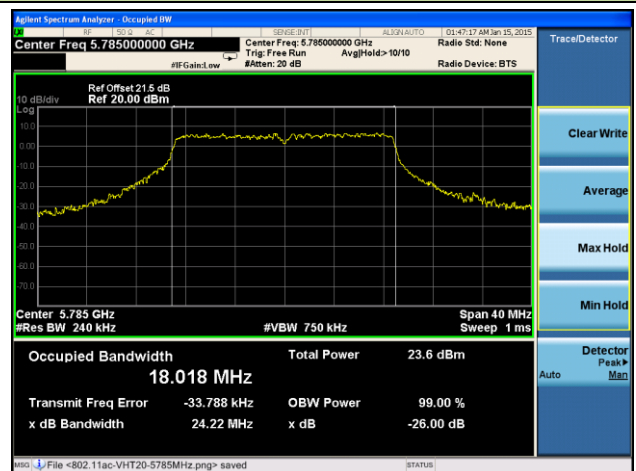

Channel 157 (5785MHz)