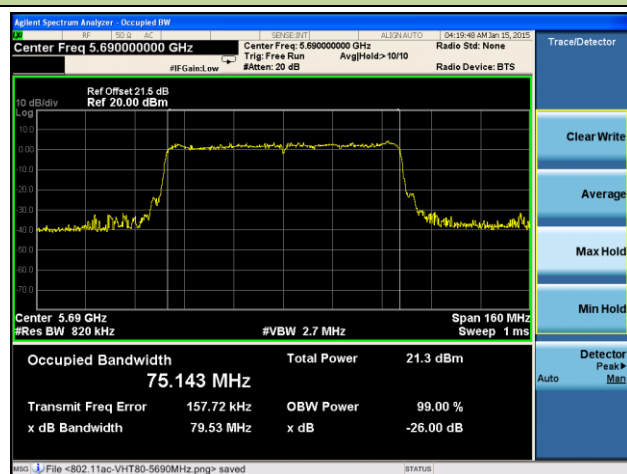

802.11ac-VHT80 26dB Bandwidth & 99% Bandwidth - Ant 1 / Ant 0 + 1 + 2 + 3
Channel 42 (5210MHz)

Channel 58 (5290MHz)

Channel 106 (5530MHz)

Channel 122 (5610MHz)

Channel 138 (5690MHz)

Channel 155 (5775MHz)

802.11a 26dB Bandwidth & 99% Bandwidth - Ant 2 / Ant 0 + 1 + 2 + 3
Channel 36 (5180MHz)

Channel 44 (5220MHz)

Channel 48 (5240MHz)

Channel 52 (5260MHz)

Channel 60 (5300MHz)

Channel 64 (5320MHz)

Channel 100 (5500MHz)

Channel 120 (5600MHz)

Channel 140 (5700MHz)