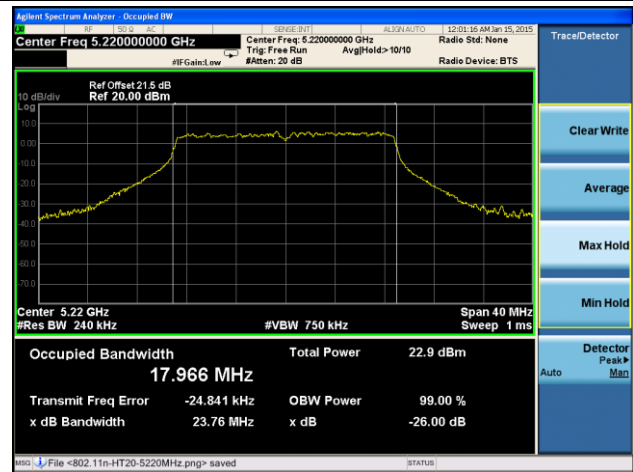

Channel 44 (5220MHz)