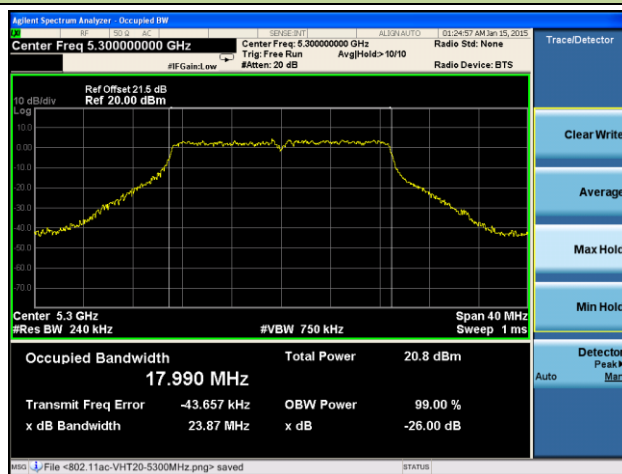

Channel 60 (5300MHz)