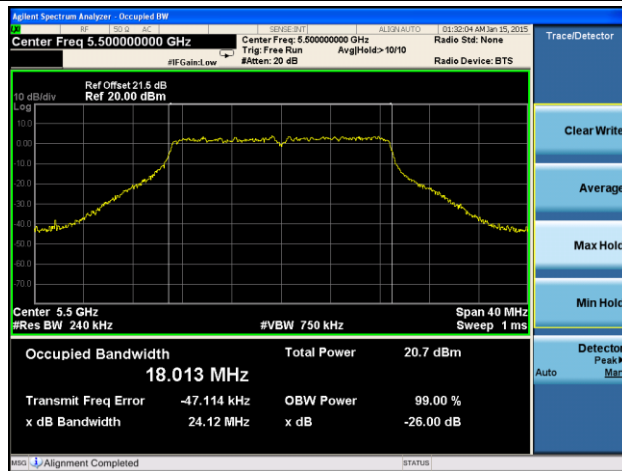

Channel 100 (5500MHz)