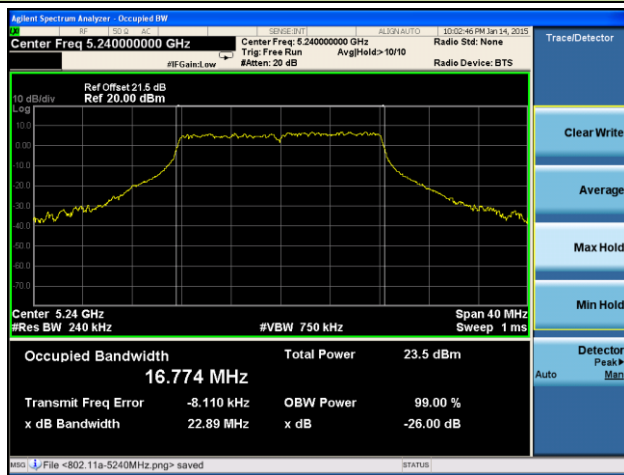

Channel 48 (5240MHz)