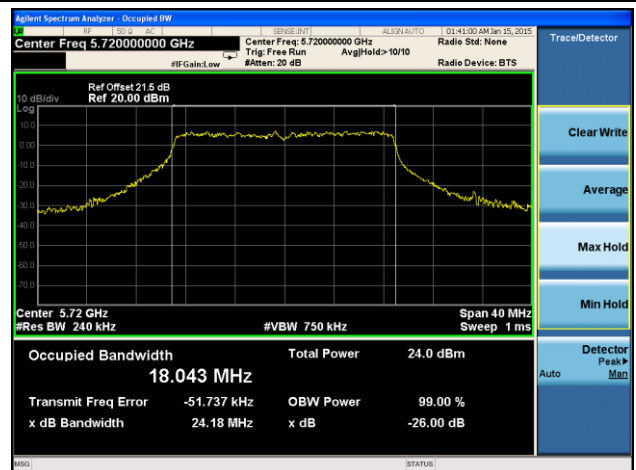

Channel 144 (5720MHz)