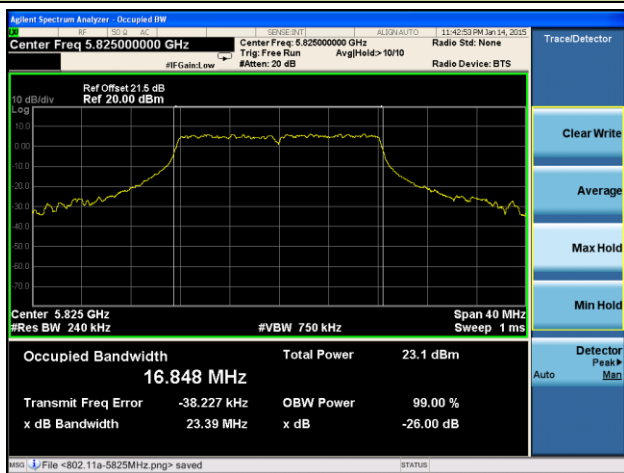

Channel 165 (5825MHz)