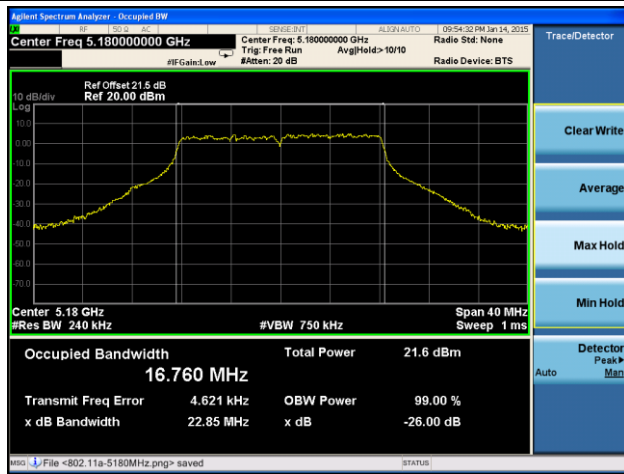

802.11ac-VHT80 26dB Bandwidth & 99% Bandwidth - Ant 1 / Ant 0 + 1 + 2 + 3
Channel 42 (5210MHz)

Channel 58 (5290MHz)

Channel 106 (5530MHz)

Channel 122 (5610MHz)

Channel 138 (5690MHz)

Channel 155 (5775MHz)

802.11a 26dB Bandwidth & 99% Bandwidth - Ant 2 / Ant 0 + 1 + 2 + 3
Channel 36 (5180MHz)

Channel 44 (5220MHz)

Channel 48 (5240MHz)

Channel 52 (5260MHz)

Channel 60 (5300MHz)

Channel 64 (5320MHz)

Channel 100 (5500MHz)

Channel 120 (5600MHz)

Channel 140 (5700MHz)