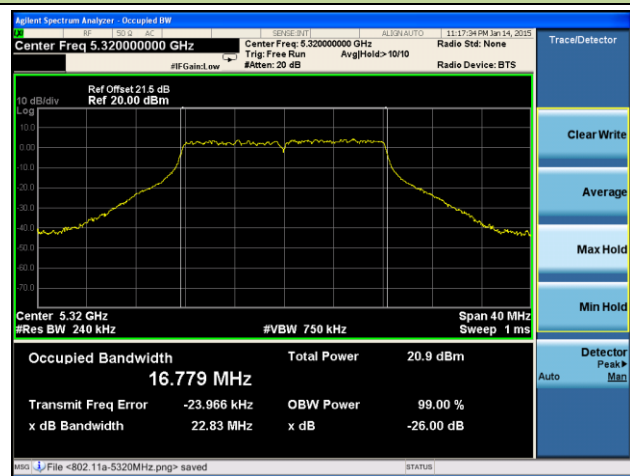

802.11ac-VHT80 26dB Bandwidth & 99% Bandwidth - Ant 1 / Ant 0 + 1 + 2 + 3
Channel 42 (5210MHz)

Channel 58 (5290MHz)

Channel 106 (5530MHz)

Channel 122 (5610MHz)

Channel 138 (5690MHz)

Channel 155 (5775MHz)

802.11a 26dB Bandwidth & 99% Bandwidth - Ant 2 / Ant 0 + 1 + 2 + 3
Channel 36 (5180MHz)

Channel 44 (5220MHz)

Channel 48 (5240MHz)

Channel 52 (5260MHz)

Channel 60 (5300MHz)

Channel 64 (5320MHz)

Channel 100 (5500MHz)

Channel 120 (5600MHz)

Channel 140 (5700MHz)