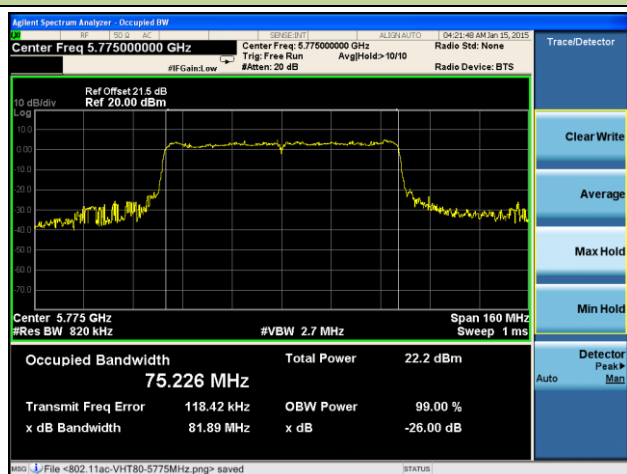

802.11ac-VHT80 26dB Bandwidth & 99% Bandwidth - Ant 1 / Ant 0 + 1 + 2 + 3
Channel 42 (5210MHz)

Channel 58 (5290MHz)

Channel 106 (5530MHz)

Channel 122 (5610MHz)

Channel 138 (5690MHz)

Channel 155 (5775MHz)

802.11a 26dB Bandwidth & 99% Bandwidth - Ant 2 / Ant 0 + 1 + 2 + 3
Channel 36 (5180MHz)

Channel 44 (5220MHz)

Channel 48 (5240MHz)

Channel 52 (5260MHz)

Channel 60 (5300MHz)

Channel 64 (5320MHz)

Channel 100 (5500MHz)

Channel 120 (5600MHz)

Channel 140 (5700MHz)