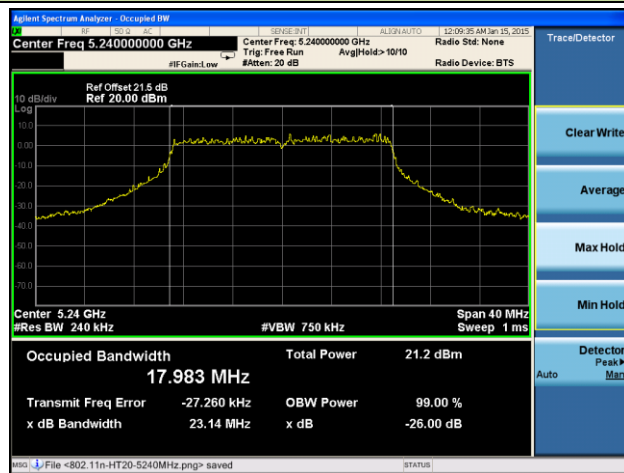

Channel 48 (5240MHz)