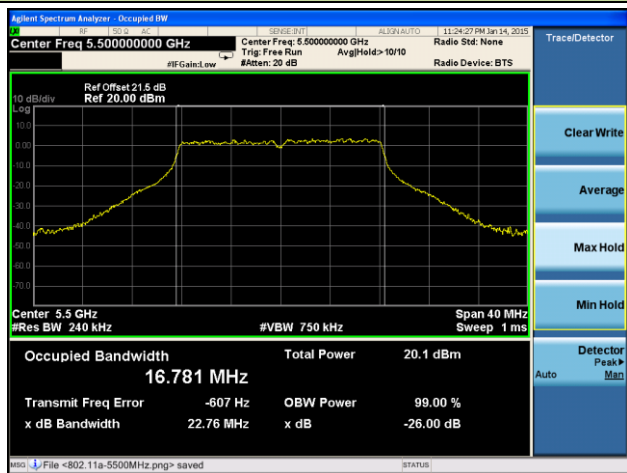

Channel 100 (5500MHz)