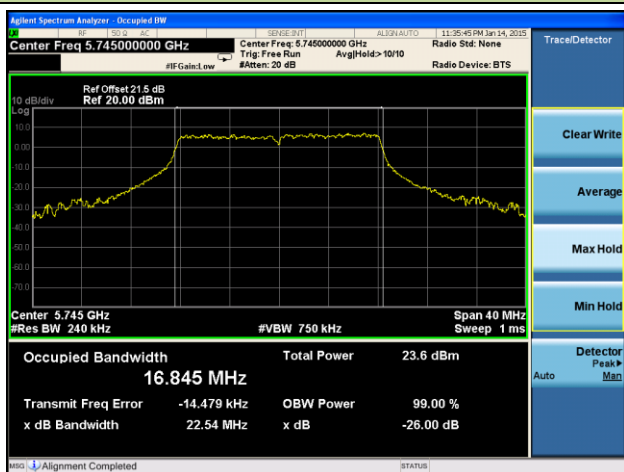

Channel 149 (5745MHz)