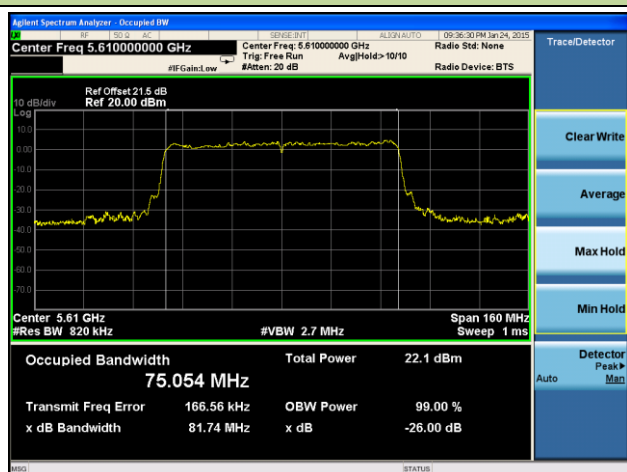

802.11ac-VHT80 26dB Bandwidth & 99% Bandwidth - Ant 1 / Ant 0 + 1 + 2 + 3
Channel 42 (5210MHz)

Channel 58 (5290MHz)

Channel 106 (5530MHz)

Channel 122 (5610MHz)

Channel 138 (5690MHz)

Channel 155 (5775MHz)

802.11a 26dB Bandwidth & 99% Bandwidth - Ant 2 / Ant 0 + 1 + 2 + 3
Channel 36 (5180MHz)

Channel 44 (5220MHz)

Channel 48 (5240MHz)

Channel 52 (5260MHz)

Channel 60 (5300MHz)

Channel 64 (5320MHz)

Channel 100 (5500MHz)

Channel 120 (5600MHz)

Channel 140 (5700MHz)