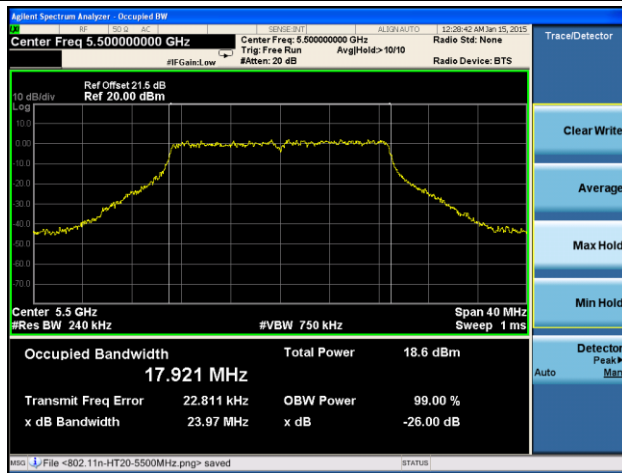

Channel 100 (5500MHz)