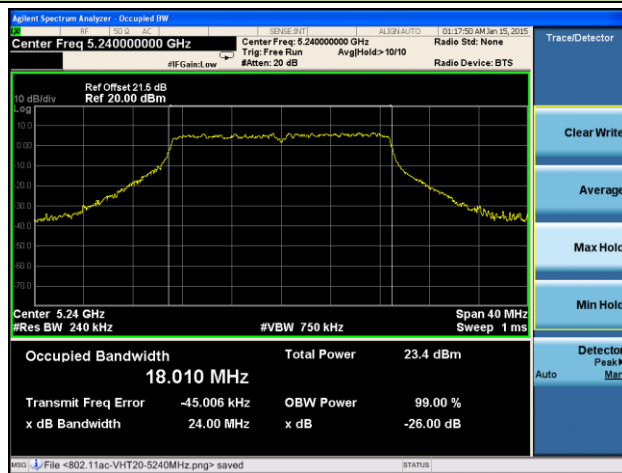

Channel 48 (5240MHz)