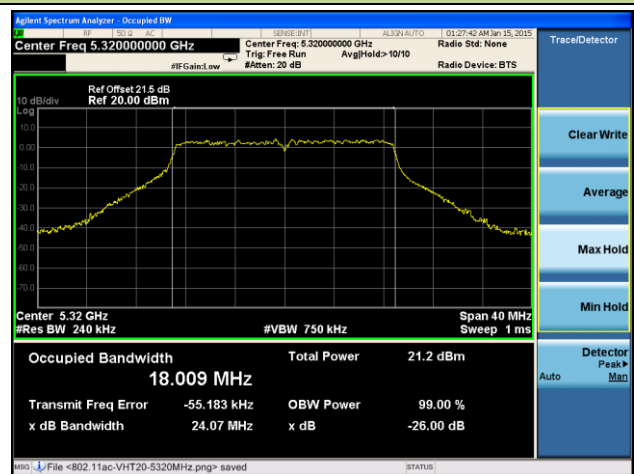

Channel 64 (5320MHz)