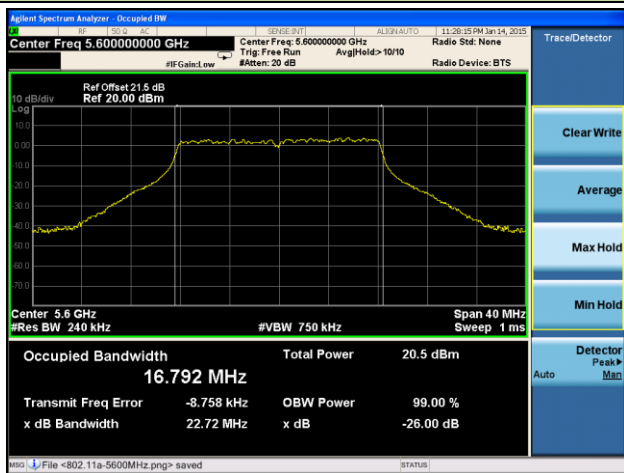

Channel 120 (5600MHz)