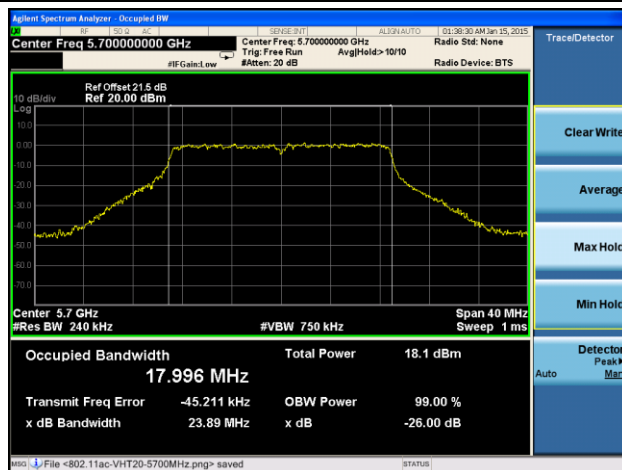

Channel 140 (5700MHz)