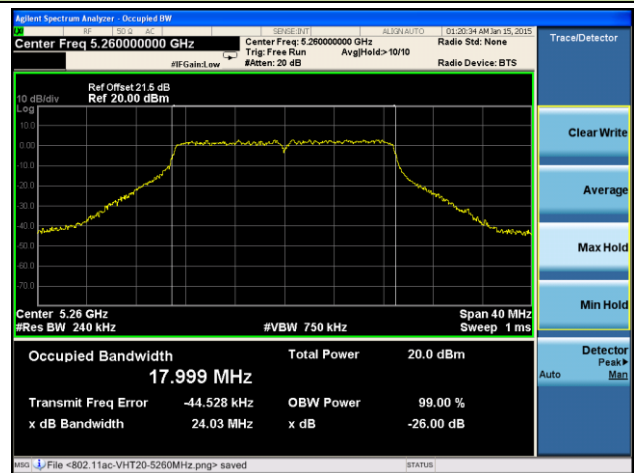

Channel 52 (5260MHz)