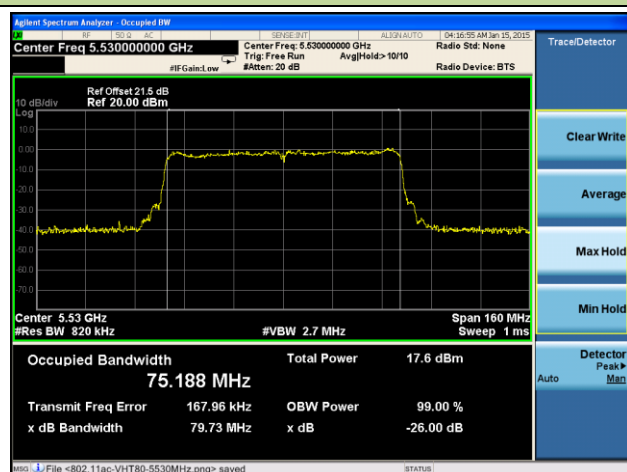

802.11ac-VHT80 26dB Bandwidth & 99% Bandwidth - Ant 1 / Ant 0 + 1 + 2 + 3
Channel 42 (5210MHz)

Channel 58 (5290MHz)

Channel 106 (5530MHz)

Channel 122 (5610MHz)

Channel 138 (5690MHz)

Channel 155 (5775MHz)

802.11a 26dB Bandwidth & 99% Bandwidth - Ant 2 / Ant 0 + 1 + 2 + 3
Channel 36 (5180MHz)

Channel 44 (5220MHz)

Channel 48 (5240MHz)

Channel 52 (5260MHz)

Channel 60 (5300MHz)

Channel 64 (5320MHz)

Channel 100 (5500MHz)

Channel 120 (5600MHz)

Channel 140 (5700MHz)