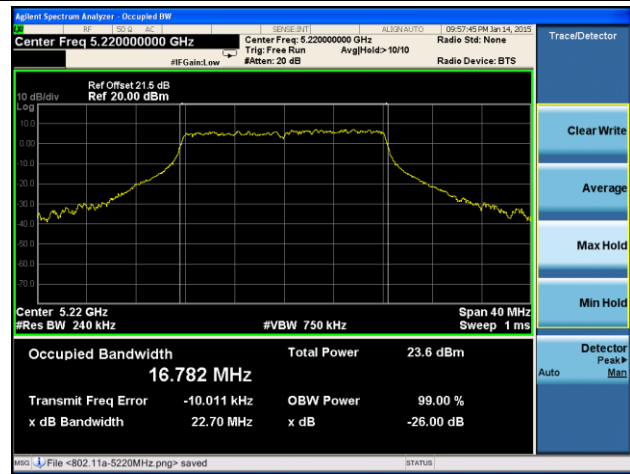

802.11ac-VHT80 26dB Bandwidth & 99% Bandwidth - Ant 1 / Ant 0 + 1 + 2 + 3
Channel 42 (5210MHz)

Channel 58 (5290MHz)

Channel 106 (5530MHz)

Channel 122 (5610MHz)

Channel 138 (5690MHz)

Channel 155 (5775MHz)

802.11a 26dB Bandwidth & 99% Bandwidth - Ant 2 / Ant 0 + 1 + 2 + 3
Channel 36 (5180MHz)

Channel 44 (5220MHz)

Channel 48 (5240MHz)

Channel 52 (5260MHz)

Channel 60 (5300MHz)

Channel 64 (5320MHz)

Channel 100 (5500MHz)

Channel 120 (5600MHz)

Channel 140 (5700MHz)