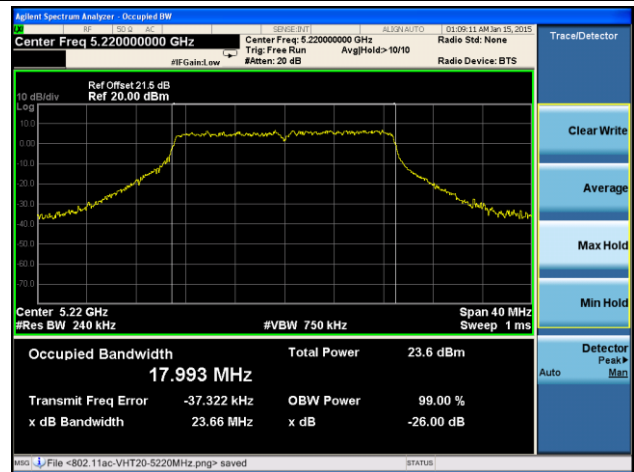

Channel 44 (5220MHz)