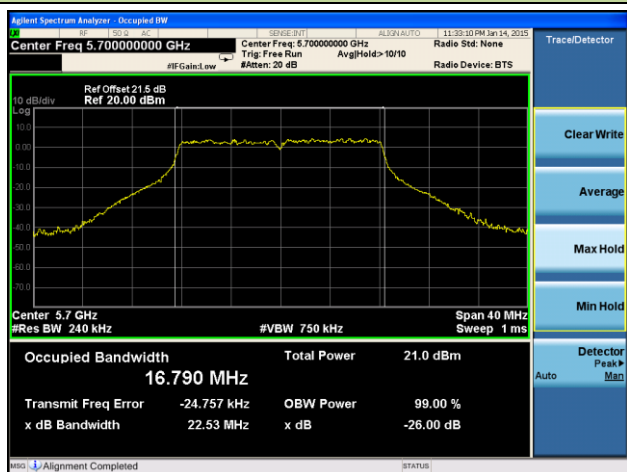

802.11ac-VHT80 26dB Bandwidth & 99% Bandwidth - Ant 1 / Ant 0 + 1 + 2 + 3
Channel 42 (5210MHz)

Channel 58 (5290MHz)

Channel 106 (5530MHz)

Channel 122 (5610MHz)

Channel 138 (5690MHz)

Channel 155 (5775MHz)

802.11a 26dB Bandwidth & 99% Bandwidth - Ant 2 / Ant 0 + 1 + 2 + 3
Channel 36 (5180MHz)

Channel 44 (5220MHz)

Channel 48 (5240MHz)

Channel 52 (5260MHz)

Channel 60 (5300MHz)

Channel 64 (5320MHz)

Channel 100 (5500MHz)

Channel 120 (5600MHz)

Channel 140 (5700MHz)