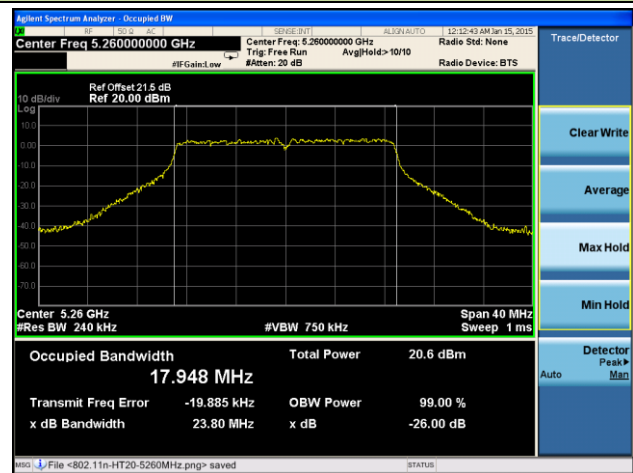

Channel 52 (5260MHz)