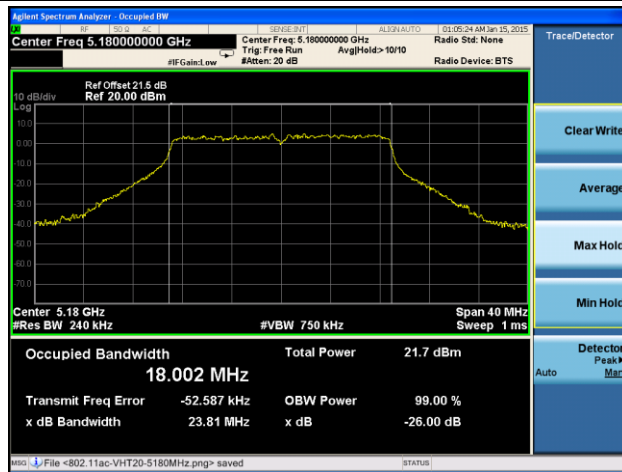

802.11ac-VHT20 26dB Bandwidth & 99% Bandwidth - Ant 2 / Ant 0 + 1 + 2 + 3

Channel 36 (5180MHz)