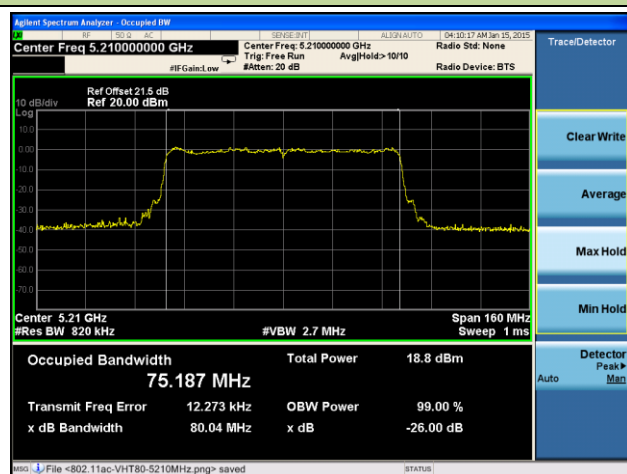

802.11ac-VHT80 26dB Bandwidth & 99% Bandwidth - Ant 1 / Ant 0 + 1 + 2 + 3
Channel 42 (5210MHz)

Channel 58 (5290MHz)

Channel 106 (5530MHz)

Channel 122 (5610MHz)

Channel 138 (5690MHz)

Channel 155 (5775MHz)

802.11a 26dB Bandwidth & 99% Bandwidth - Ant 2 / Ant 0 + 1 + 2 + 3
Channel 36 (5180MHz)

Channel 44 (5220MHz)

Channel 48 (5240MHz)

Channel 52 (5260MHz)

Channel 60 (5300MHz)

Channel 64 (5320MHz)

Channel 100 (5500MHz)

Channel 120 (5600MHz)

Channel 140 (5700MHz)