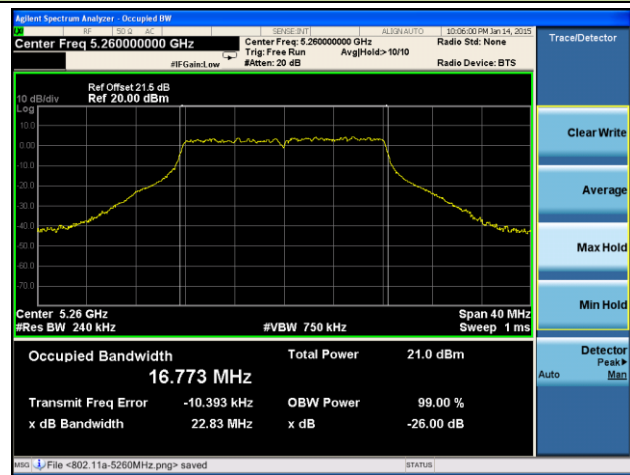

802.11ac-VHT80 26dB Bandwidth & 99% Bandwidth - Ant 1 / Ant 0 + 1 + 2 + 3
Channel 42 (5210MHz)

Channel 58 (5290MHz)

Channel 106 (5530MHz)

Channel 122 (5610MHz)

Channel 138 (5690MHz)

Channel 155 (5775MHz)

802.11a 26dB Bandwidth & 99% Bandwidth - Ant 2 / Ant 0 + 1 + 2 + 3
Channel 36 (5180MHz)

Channel 44 (5220MHz)

Channel 48 (5240MHz)

Channel 52 (5260MHz)

Channel 60 (5300MHz)

Channel 64 (5320MHz)

Channel 100 (5500MHz)

Channel 120 (5600MHz)

Channel 140 (5700MHz)