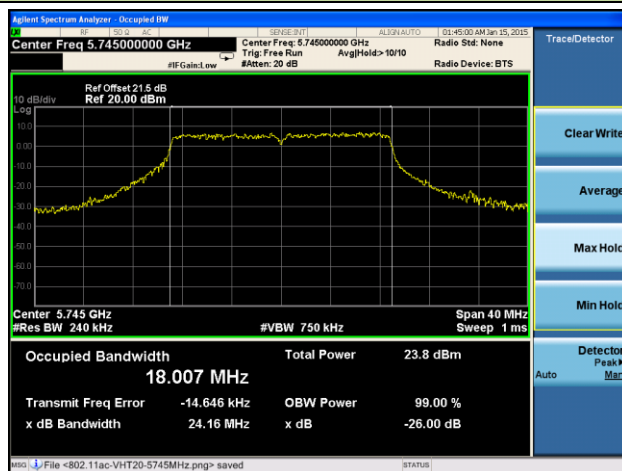

Channel 149 (5745MHz)