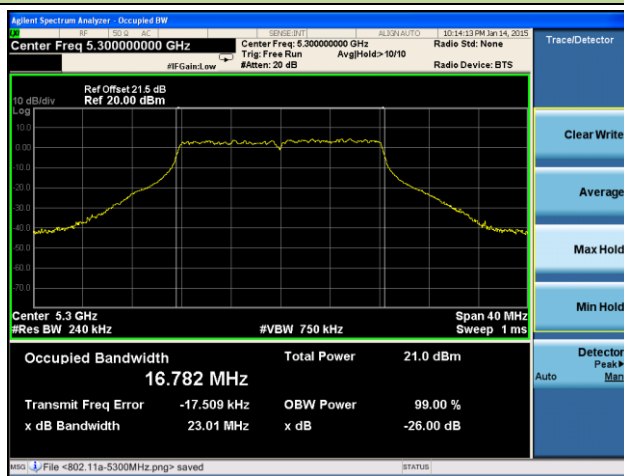

802.11ac-VHT80 26dB Bandwidth & 99% Bandwidth - Ant 1 / Ant 0 + 1 + 2 + 3
Channel 42 (5210MHz)

Channel 58 (5290MHz)

Channel 106 (5530MHz)

Channel 122 (5610MHz)

Channel 138 (5690MHz)

Channel 155 (5775MHz)

802.11a 26dB Bandwidth & 99% Bandwidth - Ant 2 / Ant 0 + 1 + 2 + 3
Channel 36 (5180MHz)

Channel 44 (5220MHz)

Channel 48 (5240MHz)

Channel 52 (5260MHz)

Channel 60 (5300MHz)

Channel 64 (5320MHz)

Channel 100 (5500MHz)

Channel 120 (5600MHz)

Channel 140 (5700MHz)