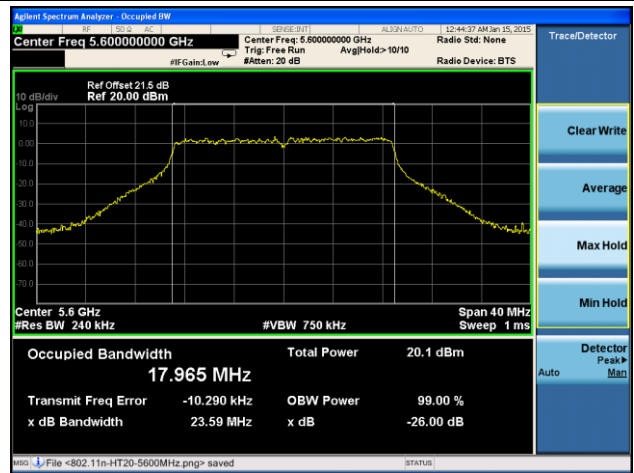

Channel 120 (5600MHz)