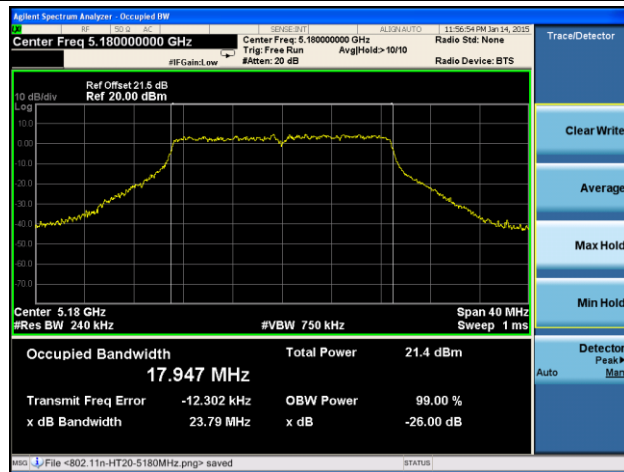

802.11n-HT20 26dB Bandwidth & 99% Bandwidth - Ant 2 / Ant 0 + 1 + 2 + 3

Channel 36 (5180MHz)