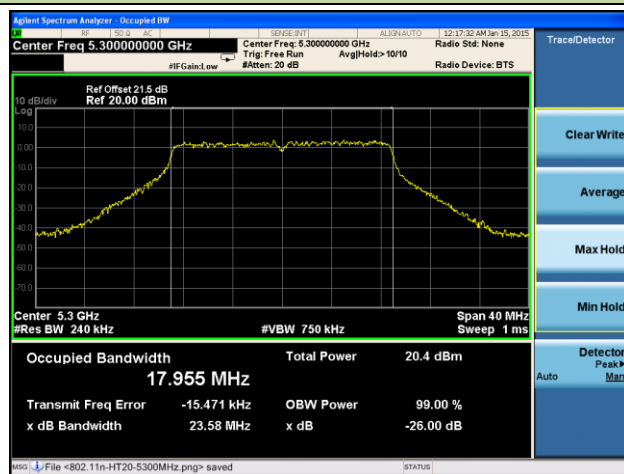

Channel 60 (5300MHz)