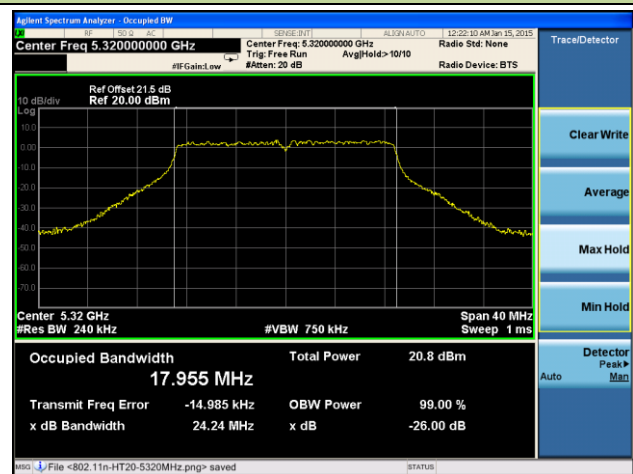

Channel 64 (5320MHz)