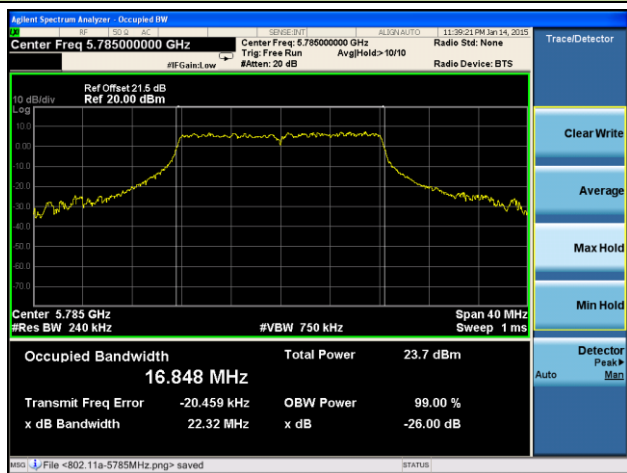

Channel 157 (5785MHz)