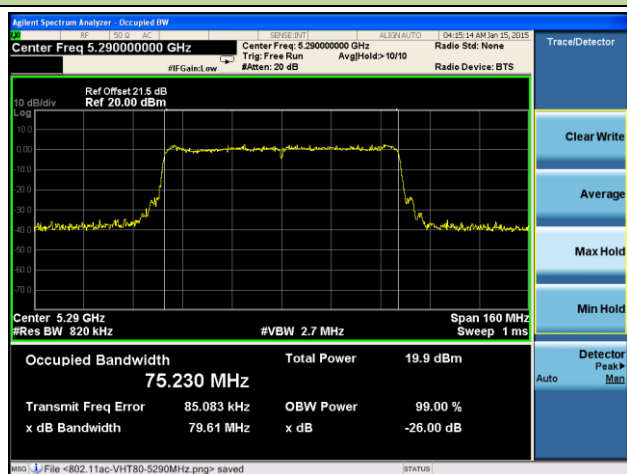

802.11ac-VHT80 26dB Bandwidth & 99% Bandwidth - Ant 1 / Ant 0 + 1 + 2 + 3
Channel 42 (5210MHz)

Channel 58 (5290MHz)

Channel 106 (5530MHz)

Channel 122 (5610MHz)

Channel 138 (5690MHz)

Channel 155 (5775MHz)

802.11a 26dB Bandwidth & 99% Bandwidth - Ant 2 / Ant 0 + 1 + 2 + 3
Channel 36 (5180MHz)

Channel 44 (5220MHz)

Channel 48 (5240MHz)

Channel 52 (5260MHz)

Channel 60 (5300MHz)

Channel 64 (5320MHz)

Channel 100 (5500MHz)

Channel 120 (5600MHz)

Channel 140 (5700MHz)