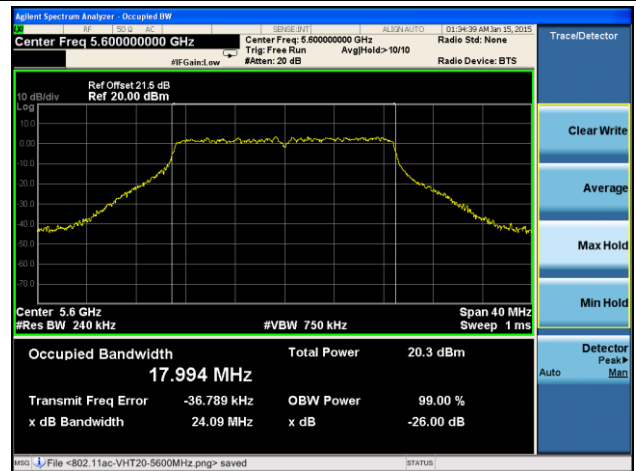

Channel 120 (5600MHz)