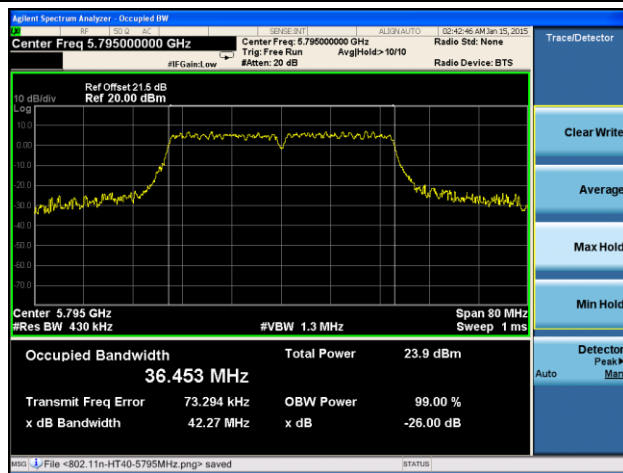

Channel 159 (5795 MHz)