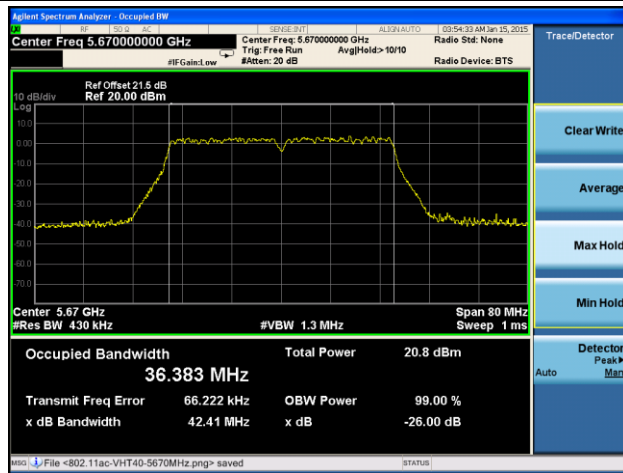

Channel 134 (5670MHz)