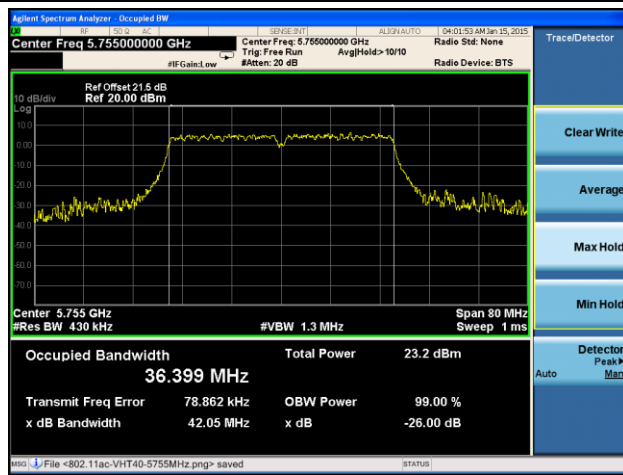

Channel 151 (5755MHz)