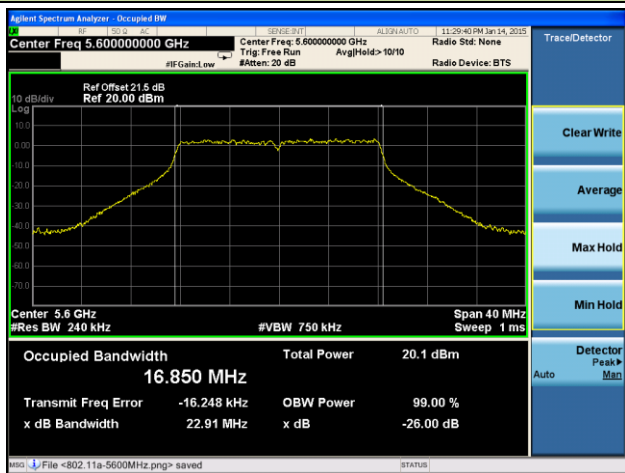

Channel 120 (5600MHz)