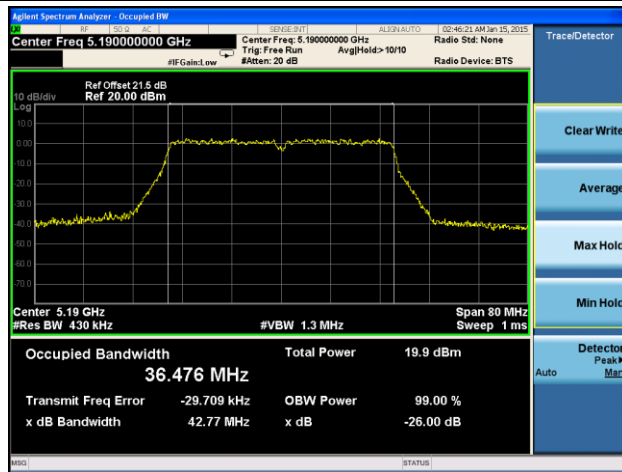

### Channel 165 (5825MHz)

**802.11ac-VHT40 26dB Bandwidth & 99% Bandwidth - Ant 0 / Ant 0 + 1 + 2 + 3**
**Channel 38 (5190MHz)**

**Channel 46 (5230MHz)**

**Channel 54 (5270MHz)**

**Channel 62 (5310MHz)**

**Channel 102 (5510MHz)**

**Channel 118 (5590MHz)**