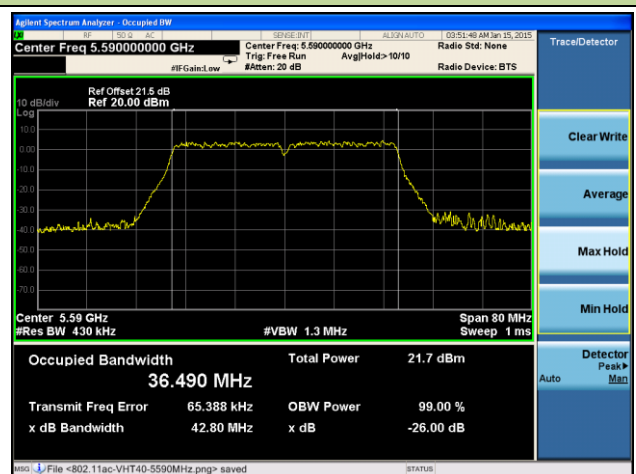

### Channel 165 (5825MHz)

**802.11ac-VHT40 26dB Bandwidth & 99% Bandwidth - Ant 0 / Ant 0 + 1 + 2 + 3**
**Channel 38 (5190MHz)**

**Channel 46 (5230MHz)**

**Channel 54 (5270MHz)**

**Channel 62 (5310MHz)**

**Channel 102 (5510MHz)**

**Channel 118 (5590MHz)**