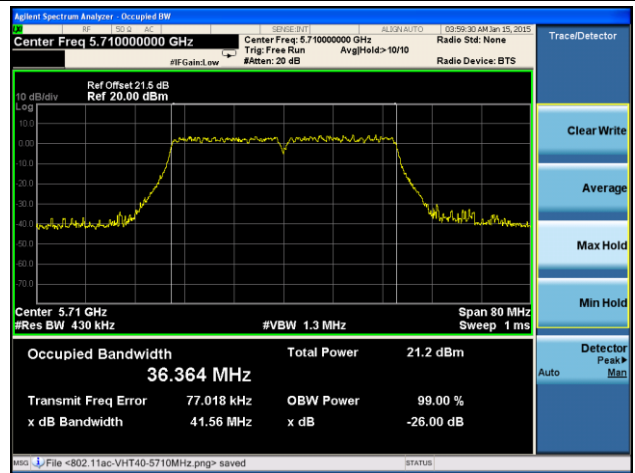

Channel 142 (5710MHz)