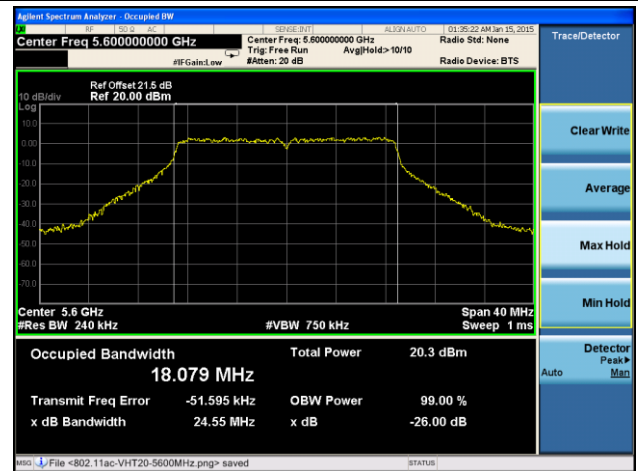

Channel 120 (5600MHz)