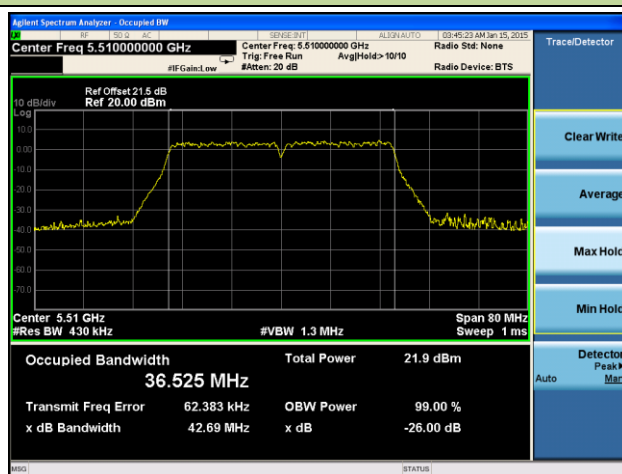

### Channel 165 (5825MHz)

**802.11ac-VHT40 26dB Bandwidth & 99% Bandwidth - Ant 0 / Ant 0 + 1 + 2 + 3**
**Channel 38 (5190MHz)**

**Channel 46 (5230MHz)**

**Channel 54 (5270MHz)**

**Channel 62 (5310MHz)**

**Channel 102 (5510MHz)**

**Channel 118 (5590MHz)**