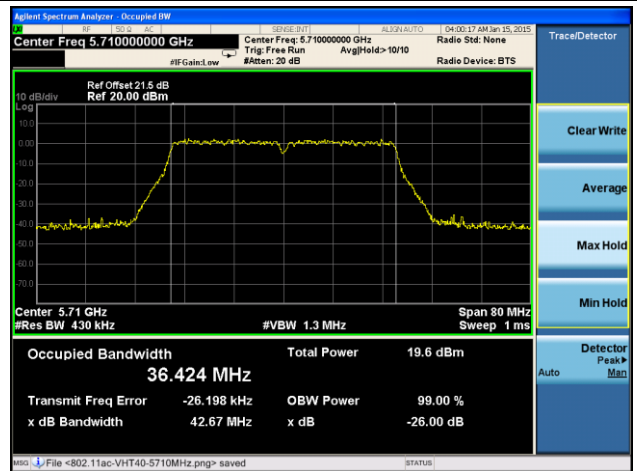

Channel 142 (5710MHz)