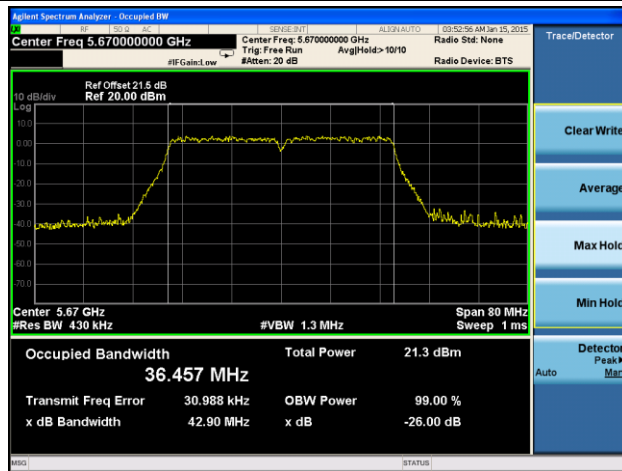

Channel 134 (5670MHz)