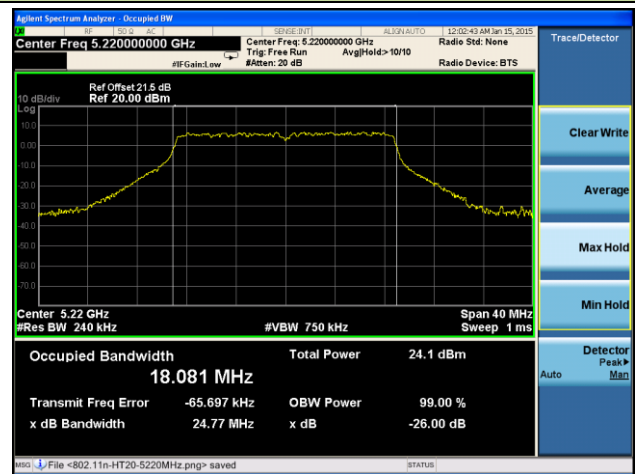

Channel 44 (5220MHz)