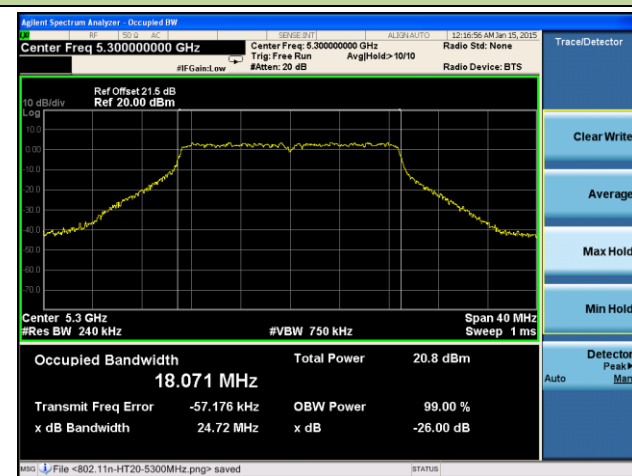

Channel 60 (5300MHz)