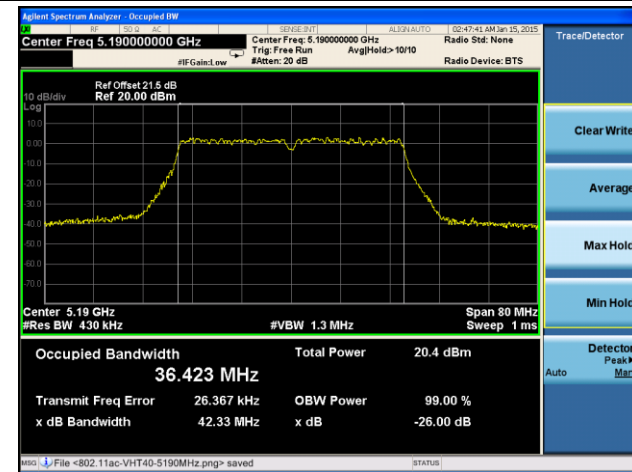

802.11ac-VHT40 26dB Bandwidth & 99% Bandwidth - Ant 1 / Ant 0 + 1 + 2 + 3

Channel 38 (5190MHz)