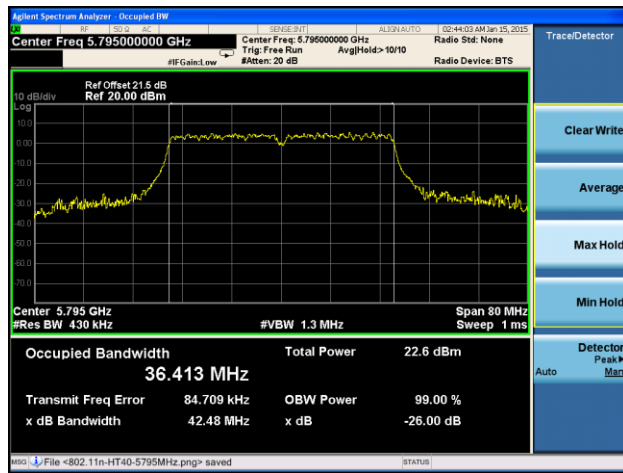

Channel 159 (5795 MHz)