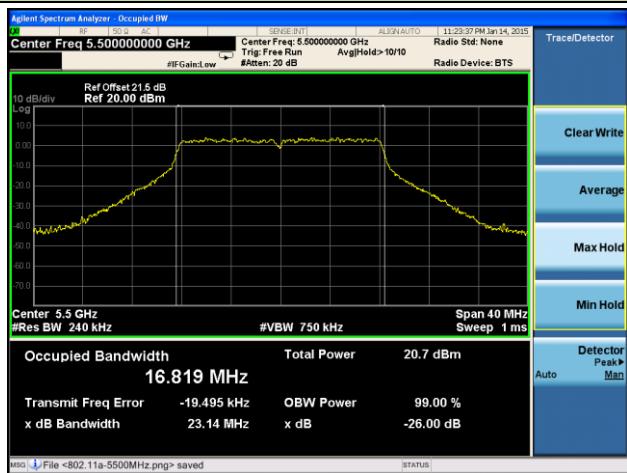

Channel 100 (5500MHz)