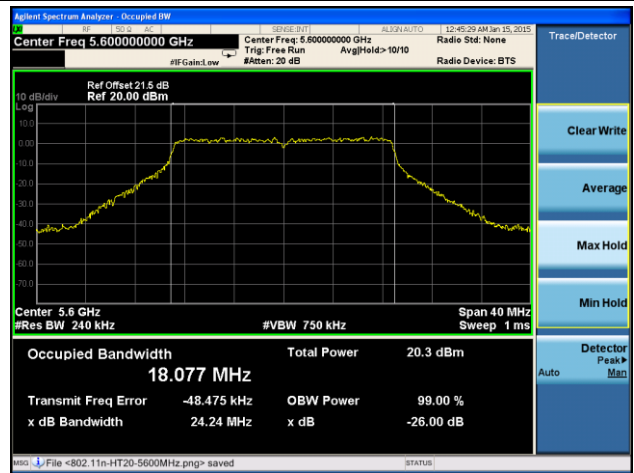

Channel 120 (5600MHz)