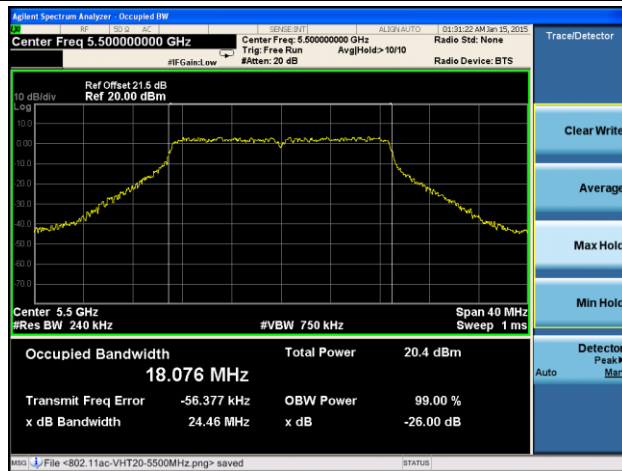

Channel 100 (5500MHz)