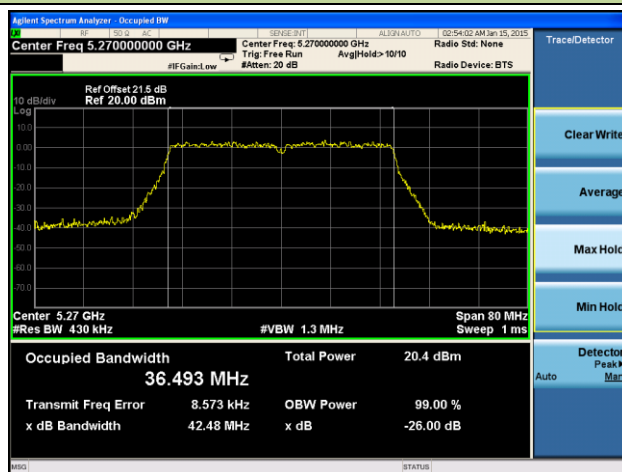

### Channel 165 (5825MHz)

**802.11ac-VHT40 26dB Bandwidth & 99% Bandwidth - Ant 0 / Ant 0 + 1 + 2 + 3**
**Channel 38 (5190MHz)**

**Channel 46 (5230MHz)**

**Channel 54 (5270MHz)**

**Channel 62 (5310MHz)**

**Channel 102 (5510MHz)**

**Channel 118 (5590MHz)**