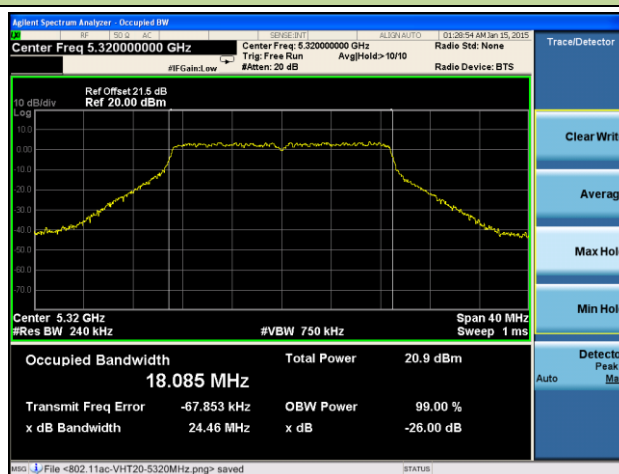

Channel 64 (5320MHz)