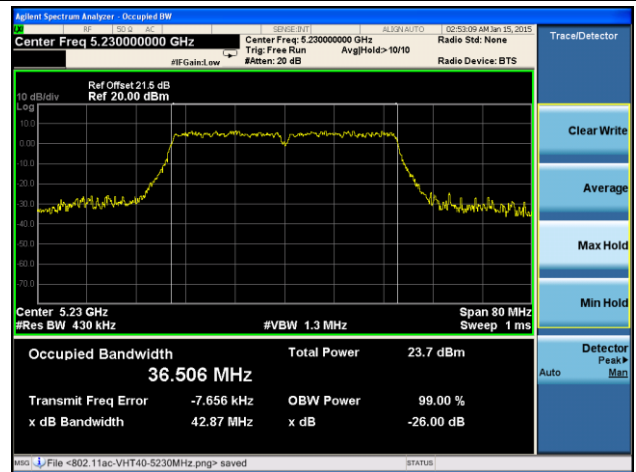

### Channel 165 (5825MHz)

**802.11ac-VHT40 26dB Bandwidth & 99% Bandwidth - Ant 0 / Ant 0 + 1 + 2 + 3**
**Channel 38 (5190MHz)**

**Channel 46 (5230MHz)**

**Channel 54 (5270MHz)**

**Channel 62 (5310MHz)**

**Channel 102 (5510MHz)**

**Channel 118 (5590MHz)**