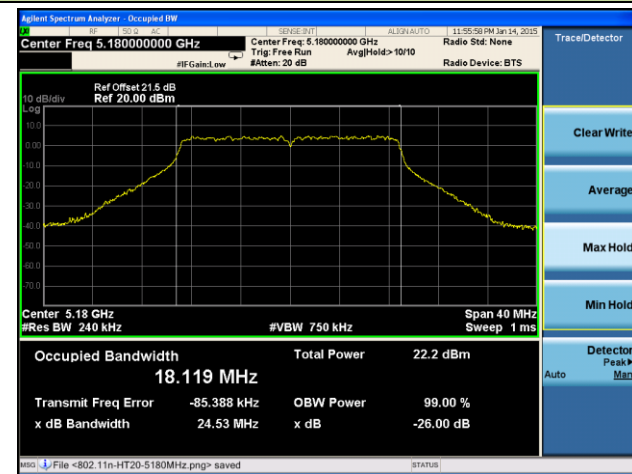

802.11n-HT20 26dB Bandwidth & 99% Bandwidth - Ant 1 / Ant 0 + 1 + 2 + 3

Channel 36 (5180MHz)