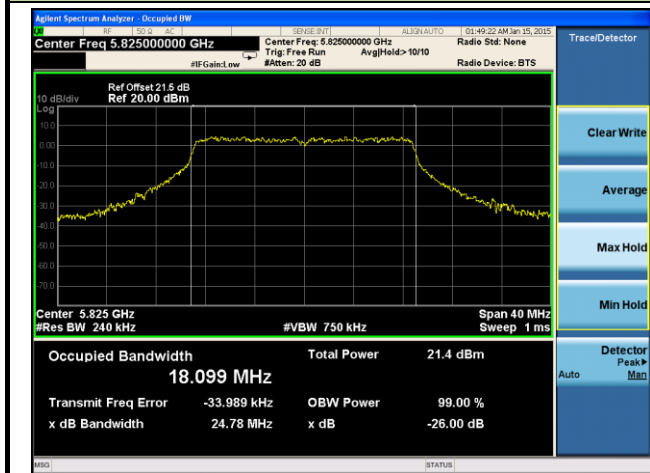

### Channel 165 (5825MHz)

**802.11ac-VHT40 26dB Bandwidth & 99% Bandwidth - Ant 0 / Ant 0 + 1 + 2 + 3**
**Channel 38 (5190MHz)**

**Channel 46 (5230MHz)**

**Channel 54 (5270MHz)**

**Channel 62 (5310MHz)**

**Channel 102 (5510MHz)**

**Channel 118 (5590MHz)**