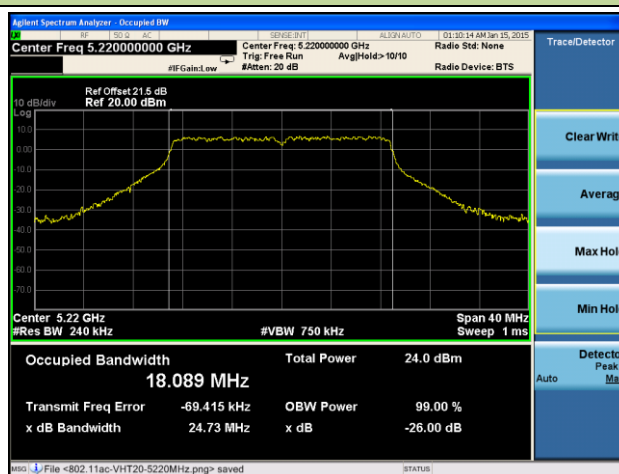

Channel 44 (5220MHz)