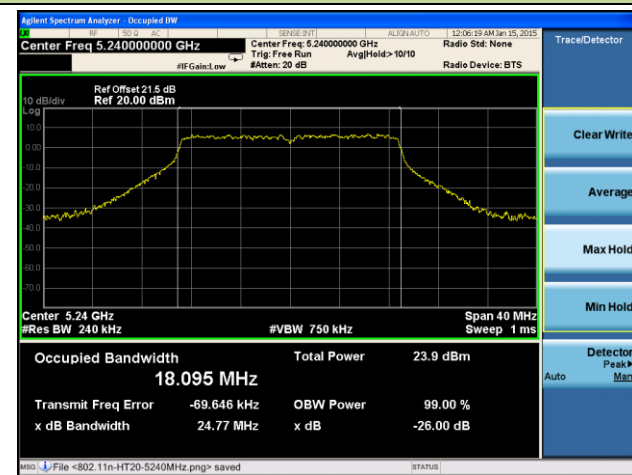

Channel 48 (5240MHz)