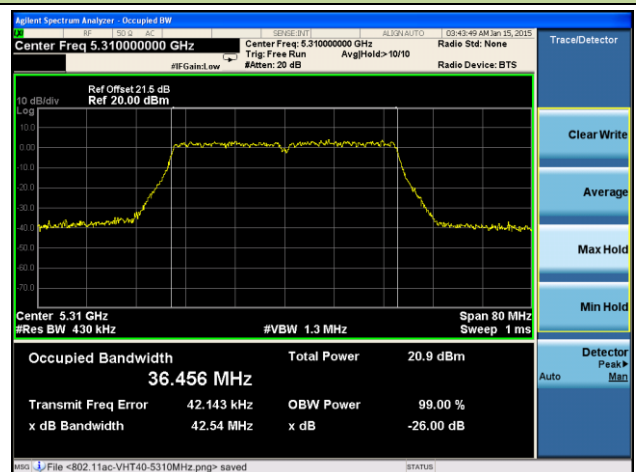

### Channel 165 (5825MHz)

**802.11ac-VHT40 26dB Bandwidth & 99% Bandwidth - Ant 0 / Ant 0 + 1 + 2 + 3**
**Channel 38 (5190MHz)**

**Channel 46 (5230MHz)**

**Channel 54 (5270MHz)**

**Channel 62 (5310MHz)**

**Channel 102 (5510MHz)**

**Channel 118 (5590MHz)**