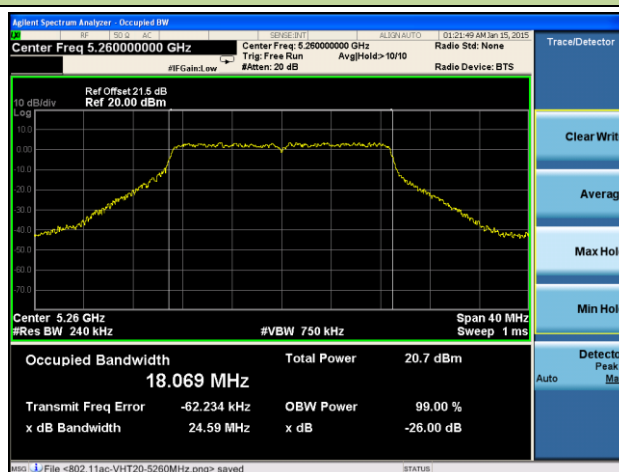

Channel 52 (5260MHz)