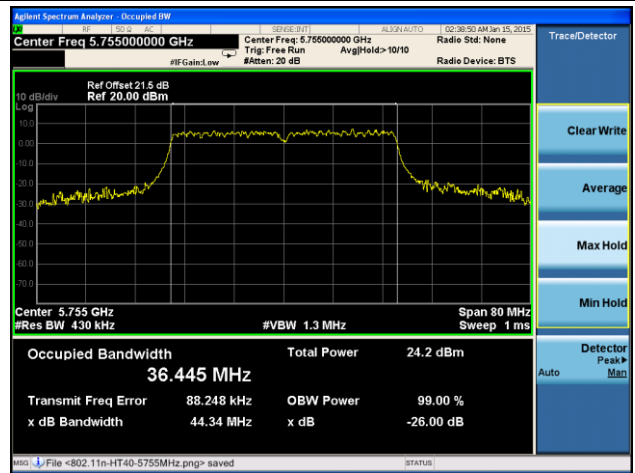

Channel 151 (5755 MHz)