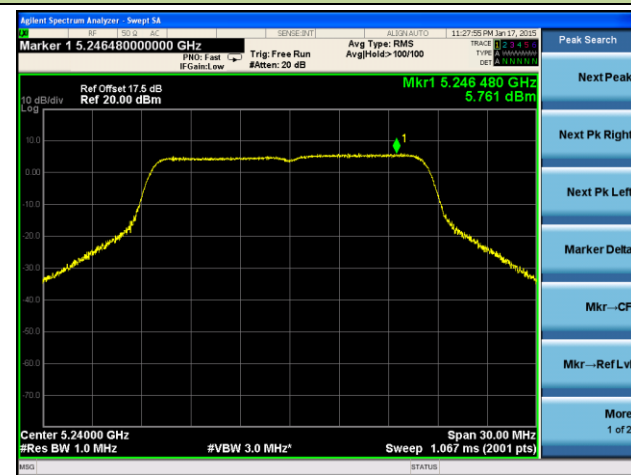

Channel 106 (5530MHz)

Channel 122 (5610MHz)

Channel 138 (5690MHz)

Channel 155 (5775MHz)

802.11a Power Spectral Density - Ant 2 / Ant 0 + 1 + 2 + 3

Channel 36 (5180MHz)

Channel 44 (5220MHz)

Channel 48 (5240MHz)