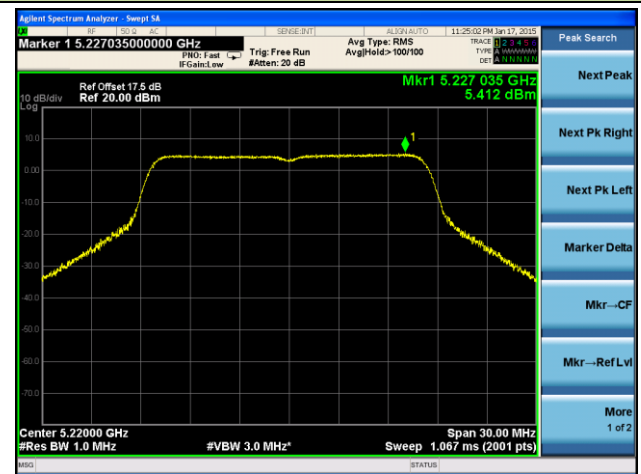

802.11a Power Spectral Density - Ant 1 / Ant 0 + 1 + 2 + 3

Channel 36 (5180MHz)

Channel 44 (5220MHz)

Channel 48 (5240MHz)

Channel 52 (5260MHz)

Channel 60 (5300MHz)

Channel 64 (5320MHz)

Channel 100 (5500MHz)