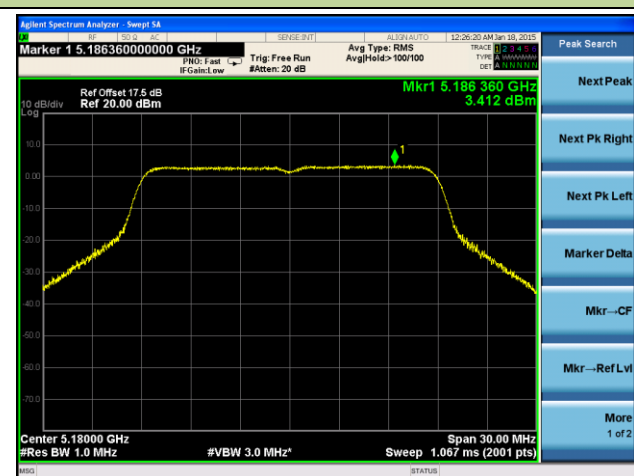

Channel 120 (5600MHz)

Channel 140 (5700MHz)

Channel 149 (5745MHz)

Channel 157 (5785MHz)

Channel 165 (5825MHz)

802.11n-HT20 Power Spectral Density - Ant 1 / Ant 0 + 1 + 2 + 3

Channel 36 (5180MHz)

Channel 44 (5220MHz)