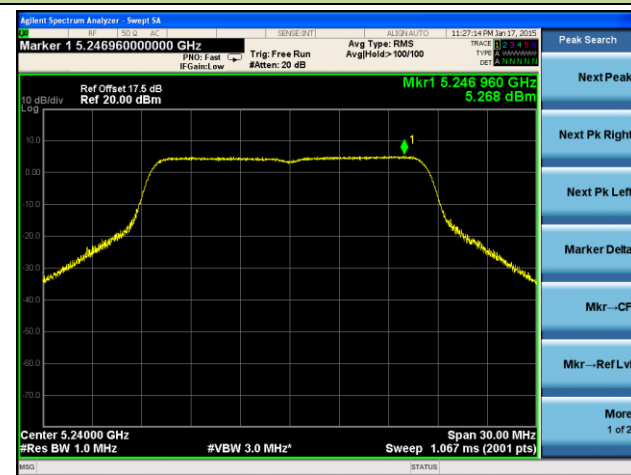

802.11a Power Spectral Density - Ant 1 / Ant 0 + 1 + 2 + 3

Channel 36 (5180MHz)

Channel 44 (5220MHz)

Channel 48 (5240MHz)

Channel 52 (5260MHz)

Channel 60 (5300MHz)

Channel 64 (5320MHz)

Channel 100 (5500MHz)