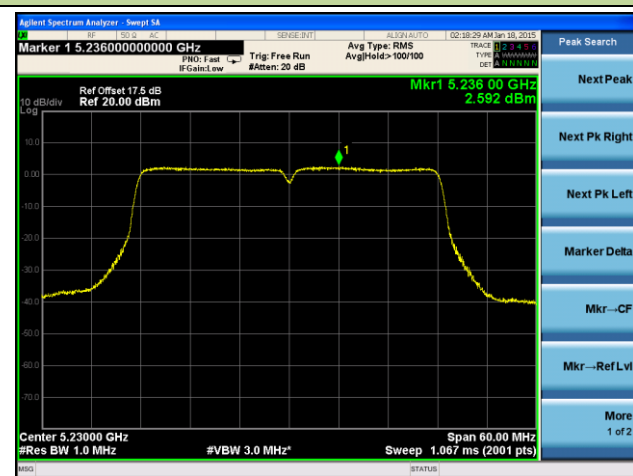

Channel 157 (5785MHz)

Channel 165 (5825MHz)

802.11n-HT40 Power Spectral Density - Ant 1 / Ant 0 + 1 + 2 + 3

Channel 38 (5190MHz)

Channel 46 (5230MHz)

Channel 54 (5270MHz)

Channel 62 (5310MHz)

Channel 102 (5510MHz)