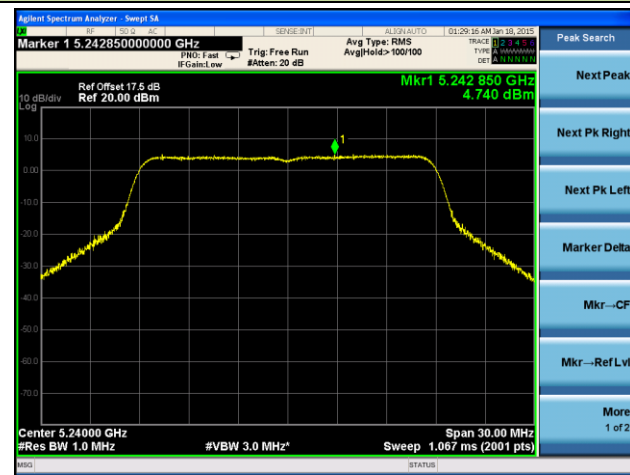

Channel 118 (5590MHz)

Channel 134 (5670MHz)

Channel 151 (5755MHz)

Channel 159 (5795MHz)

802.11ac-VHT20 Power Spectral Density - Ant 1 / Ant 0 + 1 + 2 + 3

Channel 36 (5180MHz)

Channel 44 (5220MHz)

Channel 48 (5240MHz)