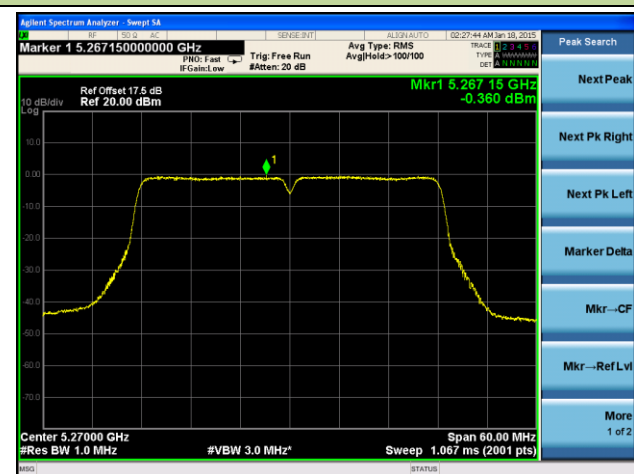

Channel 157 (5785MHz)

Channel 165 (5825MHz)

802.11n-HT40 Power Spectral Density - Ant 1 / Ant 0 + 1 + 2 + 3

Channel 38 (5190MHz)

Channel 46 (5230MHz)

Channel 54 (5270MHz)

Channel 62 (5310MHz)

Channel 102 (5510MHz)