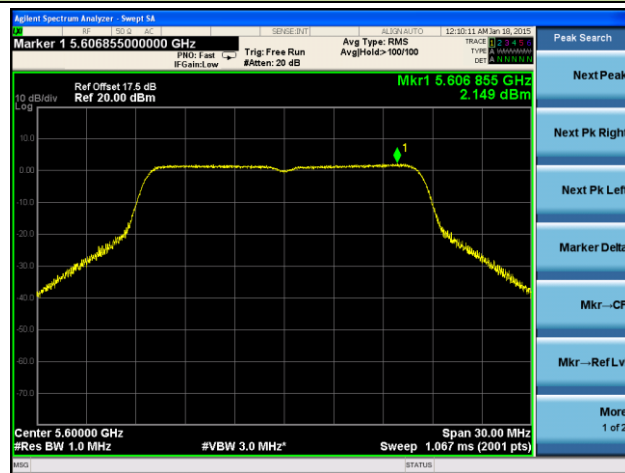

Channel 120 (5600MHz)