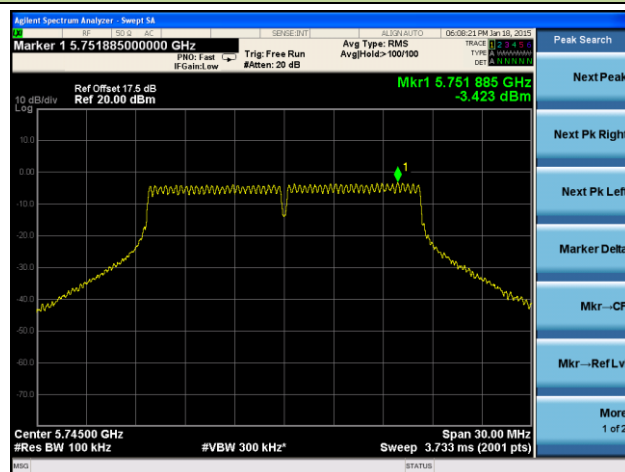

Channel 149 (5745MHz)