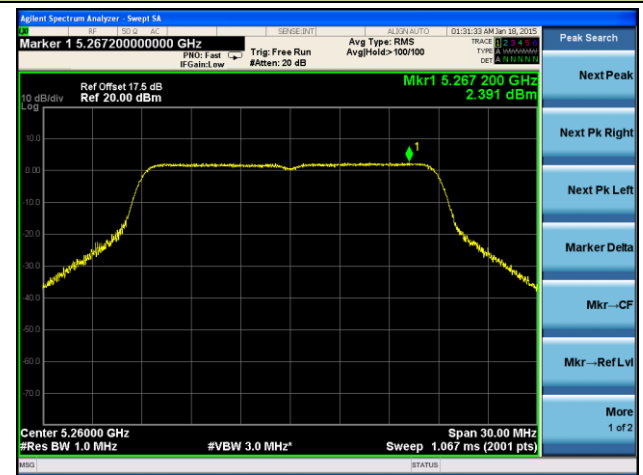

Channel 52 (5260MHz)