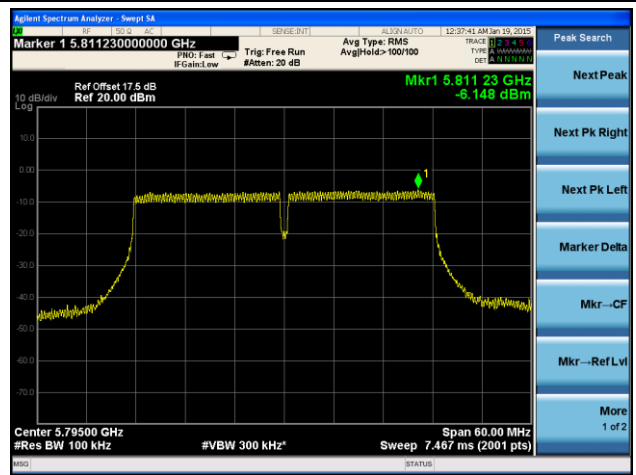

Channel 159 (5795MHz)