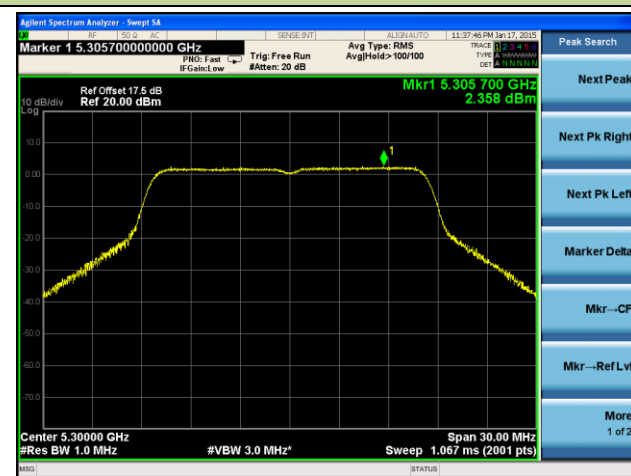

802.11a Power Spectral Density - Ant 1 / Ant 0 + 1 + 2 + 3

Channel 36 (5180MHz)

Channel 44 (5220MHz)

Channel 48 (5240MHz)

Channel 52 (5260MHz)

Channel 60 (5300MHz)

Channel 64 (5320MHz)

Channel 100 (5500MHz)