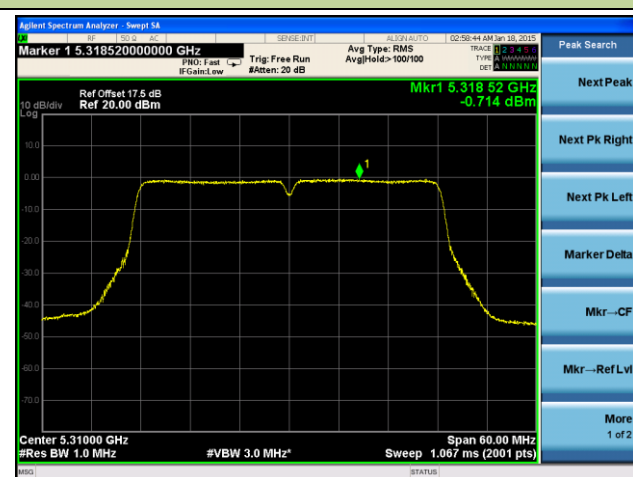

Channel 157 (5785MHz)

Channel 165 (5825MHz)

802.11ac-VHT40 Power Spectral Density - Ant 1 / Ant 0 + 1 + 2 + 3

Channel 38 (5190MHz)

Channel 46 (5230MHz)

Channel 54 (5270MHz)

Channel 62 (5310MHz)

Channel 102 (5510MHz)