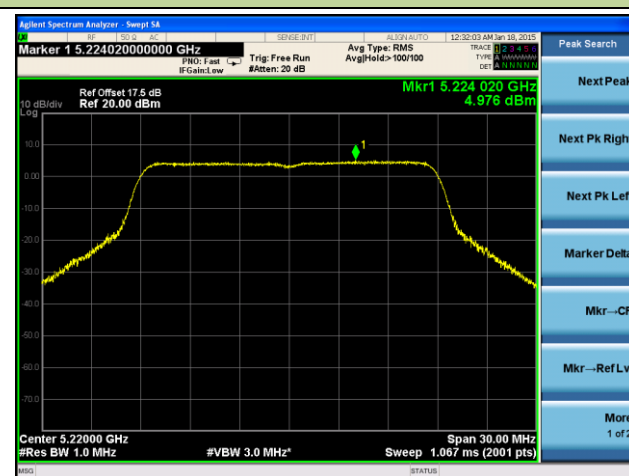

Channel 120 (5600MHz)

Channel 140 (5700MHz)

Channel 149 (5745MHz)

Channel 157 (5785MHz)

Channel 165 (5825MHz)

802.11n-HT20 Power Spectral Density - Ant 1 / Ant 0 + 1 + 2 + 3

Channel 36 (5180MHz)

Channel 44 (5220MHz)