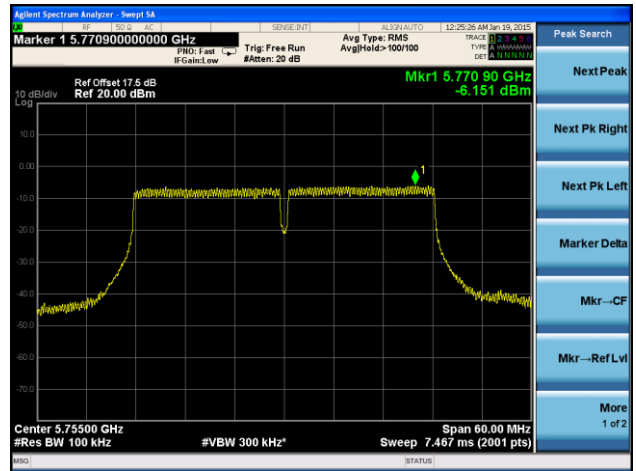

Channel 151 (5755MHz)