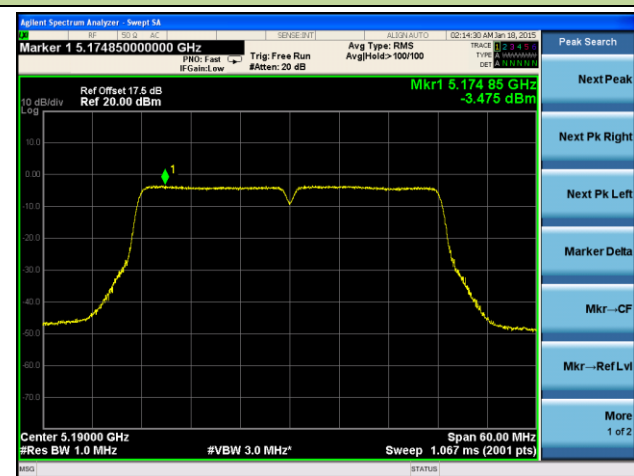

Channel 157 (5785MHz)

Channel 165 (5825MHz)

802.11n-HT40 Power Spectral Density - Ant 1 / Ant 0 + 1 + 2 + 3

Channel 38 (5190MHz)

Channel 46 (5230MHz)

Channel 54 (5270MHz)

Channel 62 (5310MHz)

Channel 102 (5510MHz)

Channel 118 (5590MHz)

Channel 134 (5670MHz)

Channel 151 (5755MHz)

Channel 159 (5795MHz)

802.11ac-VHT20 Power Spectral Density - Ant 1 / Ant 0 + 1 + 2 + 3

Channel 36 (5180MHz)

Channel 44 (5220MHz)

Channel 48 (5240MHz)