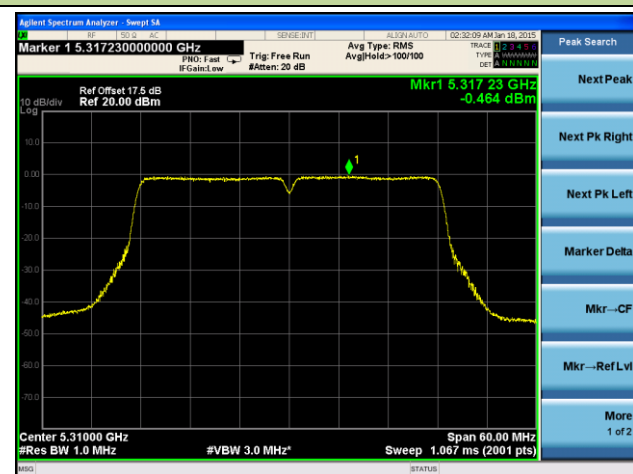

Channel 157 (5785MHz)

Channel 165 (5825MHz)

802.11n-HT40 Power Spectral Density - Ant 1 / Ant 0 + 1 + 2 + 3

Channel 38 (5190MHz)

Channel 46 (5230MHz)

Channel 54 (5270MHz)

Channel 62 (5310MHz)

Channel 102 (5510MHz)