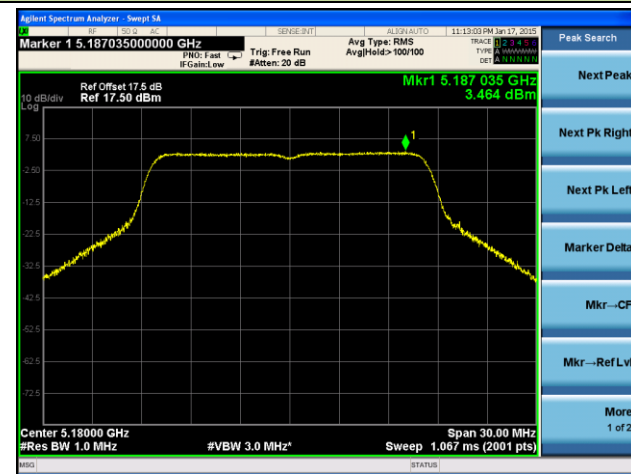

802.11a Power Spectral Density - Ant 1 / Ant 0 + 1 + 2 + 3

Channel 36 (5180MHz)

Channel 44 (5220MHz)

Channel 48 (5240MHz)

Channel 52 (5260MHz)

Channel 60 (5300MHz)

Channel 64 (5320MHz)

Channel 100 (5500MHz)