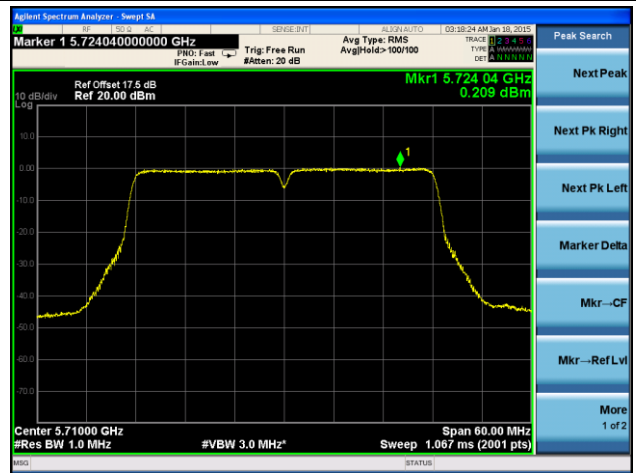

Channel 157 (5785MHz)

Channel 165 (5825MHz)

802.11ac-VHT40 Power Spectral Density - Ant 1 / Ant 0 + 1 + 2 + 3

Channel 38 (5190MHz)

Channel 46 (5230MHz)

Channel 54 (5270MHz)

Channel 62 (5310MHz)

Channel 102 (5510MHz)

Channel 118 (5590MHz)

Channel 134 (5670MHz)

Channel 142 (5710MHz)

Channel 151 (5755MHz)

Channel 159 (5795MHz)

802.11ac-VHT80 Power Spectral Density - Ant 1 / Ant 0 + 1 + 2 + 3

Channel 42 (5210MHz)

Channel 58 (5290MHz)