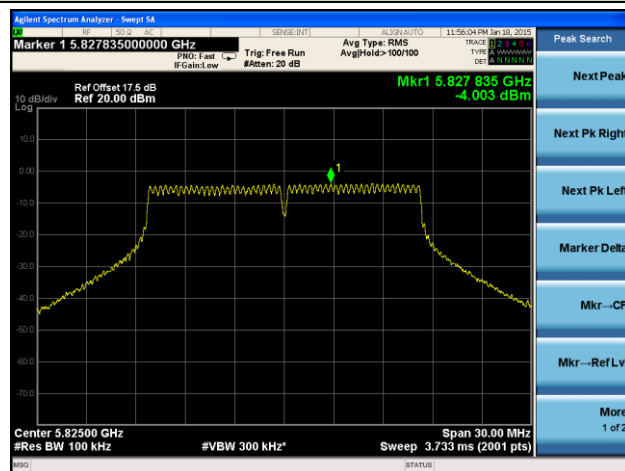

Channel 52 (5260MHz)

Channel 60 (5300MHz)

Channel 64 (5320MHz)

Channel 100 (5500MHz)

Channel 120 (5600MHz)

Channel 140 (5700MHz)

Channel 149 (5745MHz)

Channel 157 (5785MHz)

Channel 165 (5825MHz)

802.11n-HT20 Power Spectral Density - Ant 2 / Ant 0 + 1 + 2 + 3

Channel 36 (5180MHz)

Channel 44 (5220MHz)

Channel 48 (5240MHz)

Channel 52 (5260MHz)

Channel 60 (5300MHz)

Channel 64 (5320MHz)