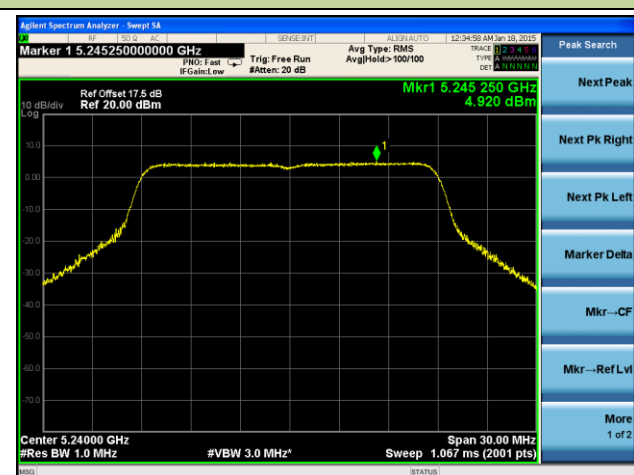

Channel 48 (5240MHz)