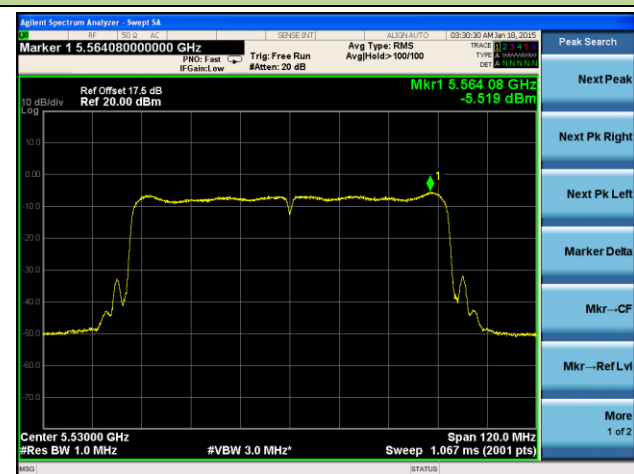

Channel 106 (5530MHz)