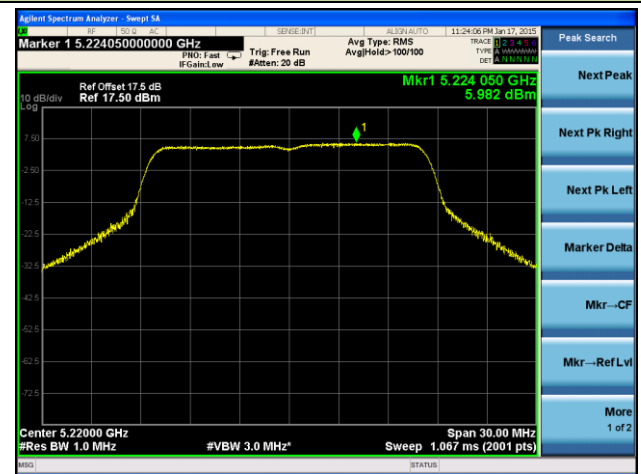

Channel 106 (5530MHz)

Channel 122 (5610MHz)

Channel 138 (5690MHz)

Channel 155 (5775MHz)

802.11a Power Spectral Density - Ant 2 / Ant 0 + 1 + 2 + 3

Channel 36 (5180MHz)

Channel 44 (5220MHz)

Channel 48 (5240MHz)