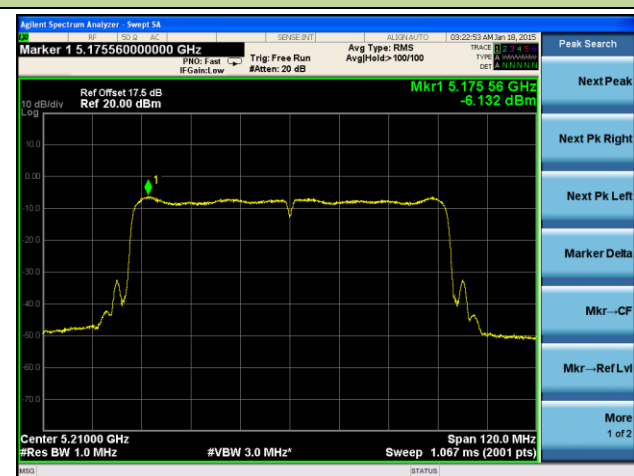

Channel 157 (5785MHz)

Channel 165 (5825MHz)

802.11ac-VHT40 Power Spectral Density - Ant 1 / Ant 0 + 1 + 2 + 3

Channel 38 (5190MHz)

Channel 46 (5230MHz)

Channel 54 (5270MHz)

Channel 62 (5310MHz)

Channel 102 (5510MHz)

Channel 118 (5590MHz)

Channel 134 (5670MHz)

Channel 142 (5710MHz)

Channel 151 (5755MHz)

Channel 159 (5795MHz)

802.11ac-VHT80 Power Spectral Density - Ant 1 / Ant 0 + 1 + 2 + 3

Channel 42 (5210MHz)

Channel 58 (5290MHz)