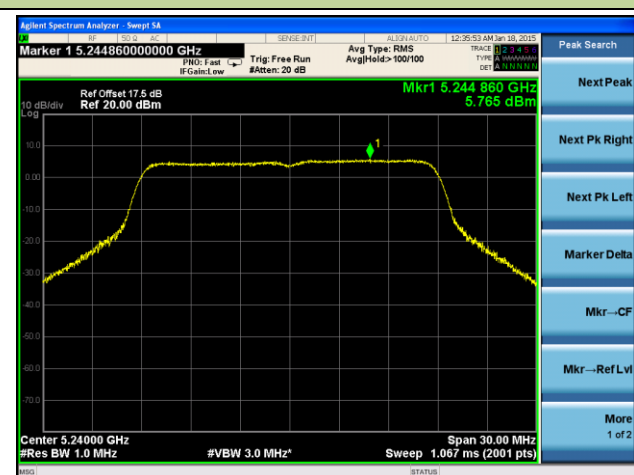

Channel 165 (5825MHz)

802.11n-HT20 Power Spectral Density - Ant 2 / Ant 0 + 1 + 2 + 3

Channel 36 (5180MHz)

Channel 44 (5220MHz)

Channel 48 (5240MHz)

Channel 52 (5260MHz)

Channel 60 (5300MHz)

Channel 64 (5320MHz)