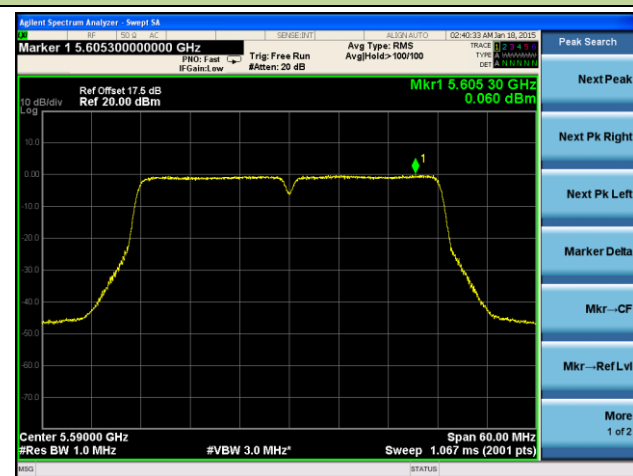

Channel 118 (5590MHz)