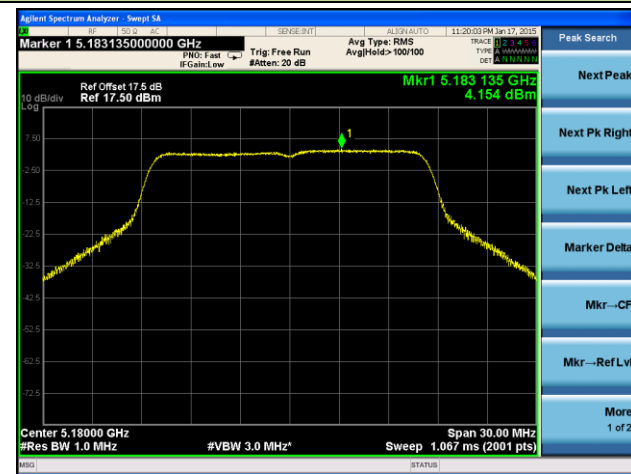

Channel 106 (5530MHz)

Channel 122 (5610MHz)

Channel 138 (5690MHz)

Channel 155 (5775MHz)

802.11a Power Spectral Density - Ant 2 / Ant 0 + 1 + 2 + 3

Channel 36 (5180MHz)

Channel 44 (5220MHz)

Channel 48 (5240MHz)