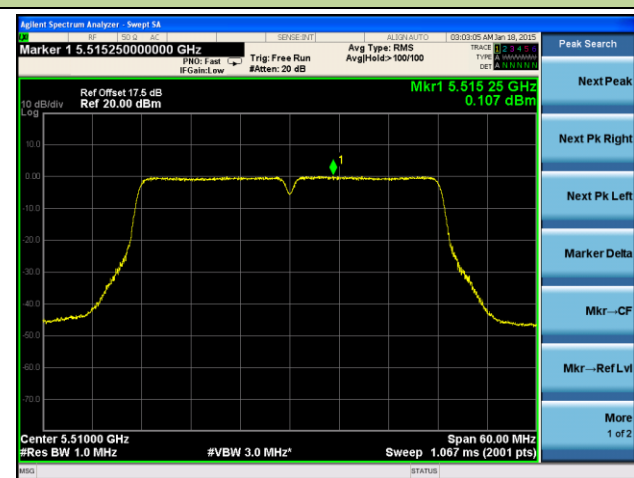

Channel 157 (5785MHz)

Channel 165 (5825MHz)

802.11ac-VHT40 Power Spectral Density - Ant 1 / Ant 0 + 1 + 2 + 3

Channel 38 (5190MHz)

Channel 46 (5230MHz)

Channel 54 (5270MHz)

Channel 62 (5310MHz)

Channel 102 (5510MHz)

Channel 118 (5590MHz)

Channel 134 (5670MHz)

Channel 142 (5710MHz)

Channel 151 (5755MHz)

Channel 159 (5795MHz)

802.11ac-VHT80 Power Spectral Density - Ant 1 / Ant 0 + 1 + 2 + 3

Channel 42 (5210MHz)

Channel 58 (5290MHz)