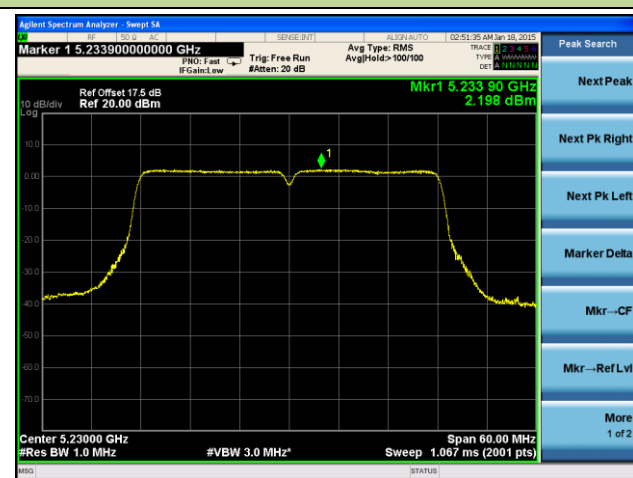

Channel 157 (5785MHz)

Channel 165 (5825MHz)

802.11ac-VHT40 Power Spectral Density - Ant 1 / Ant 0 + 1 + 2 + 3

Channel 38 (5190MHz)

Channel 46 (5230MHz)

Channel 54 (5270MHz)

Channel 62 (5310MHz)

Channel 102 (5510MHz)

Channel 118 (5590MHz)

Channel 134 (5670MHz)

Channel 142 (5710MHz)

Channel 151 (5755MHz)

Channel 159 (5795MHz)

802.11ac-VHT80 Power Spectral Density - Ant 1 / Ant 0 + 1 + 2 + 3

Channel 42 (5210MHz)

Channel 58 (5290MHz)