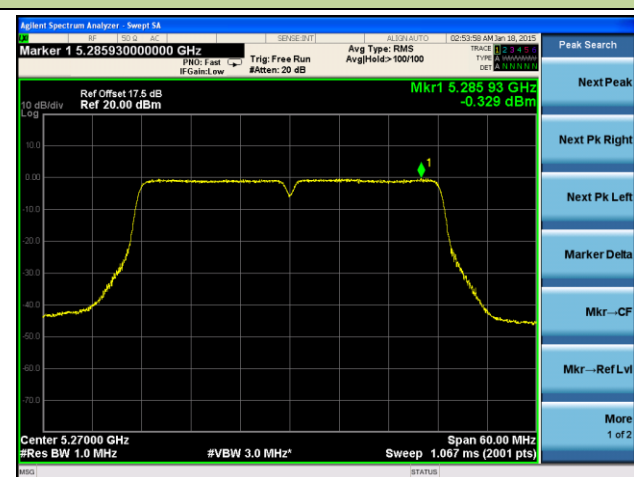

Channel 157 (5785MHz)

Channel 165 (5825MHz)

802.11ac-VHT40 Power Spectral Density - Ant 1 / Ant 0 + 1 + 2 + 3

Channel 38 (5190MHz)

Channel 46 (5230MHz)

Channel 54 (5270MHz)

Channel 62 (5310MHz)

Channel 102 (5510MHz)

Channel 118 (5590MHz)

Channel 134 (5670MHz)

Channel 142 (5710MHz)

Channel 151 (5755MHz)

Channel 159 (5795MHz)

802.11ac-VHT80 Power Spectral Density - Ant 1 / Ant 0 + 1 + 2 + 3

Channel 42 (5210MHz)

Channel 58 (5290MHz)