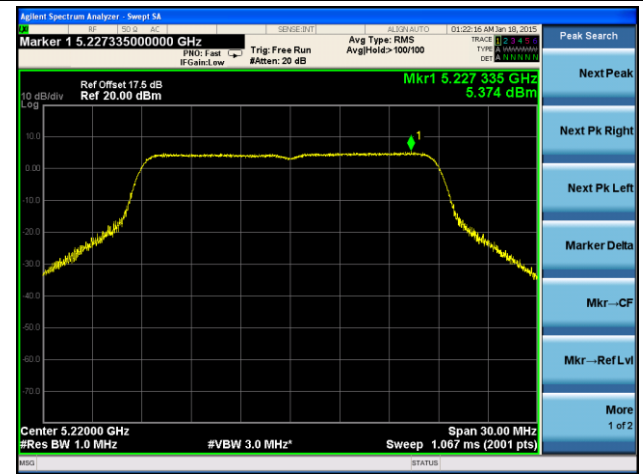

Channel 118 (5590MHz)

Channel 134 (5670MHz)

Channel 151 (5755MHz)

Channel 159 (5795MHz)

802.11ac-VHT20 Power Spectral Density - Ant 1 / Ant 0 + 1 + 2 + 3

Channel 36 (5180MHz)

Channel 44 (5220MHz)

Channel 48 (5240MHz)