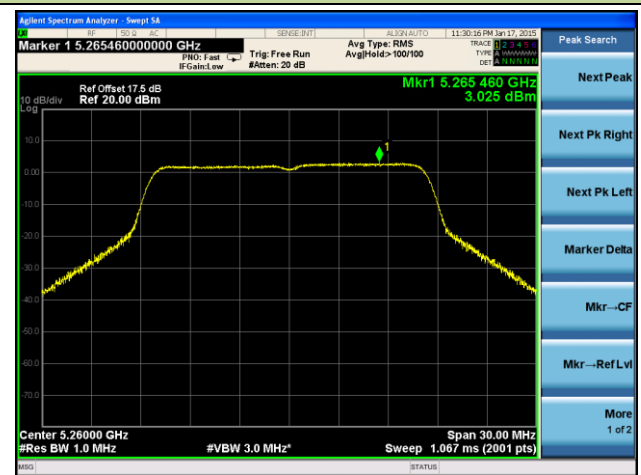

Channel 52 (5260MHz)