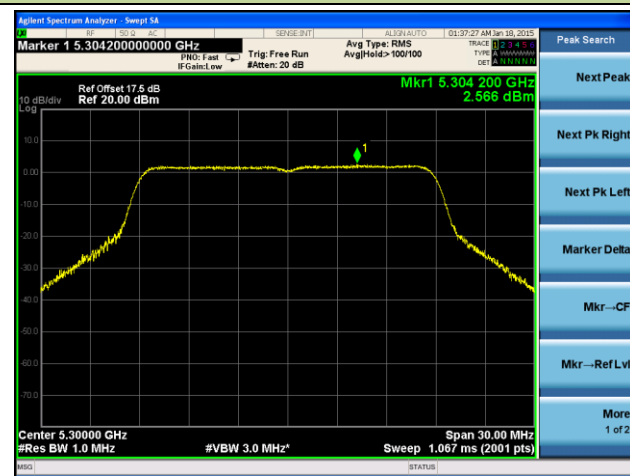

Channel 60 (5300MHz)