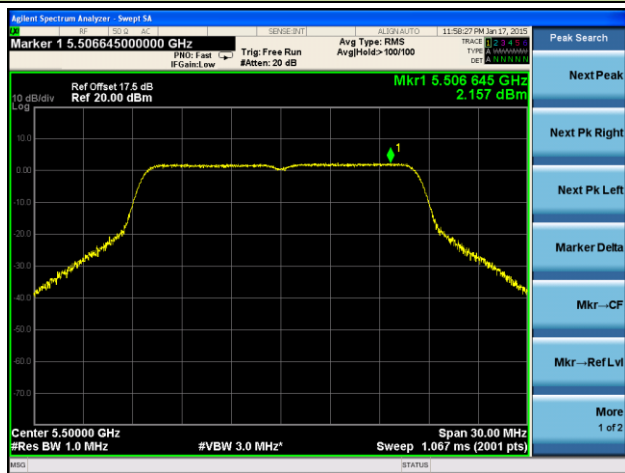

802.11a Power Spectral Density - Ant 1 / Ant 0 + 1 + 2 + 3

Channel 36 (5180MHz)

Channel 44 (5220MHz)

Channel 48 (5240MHz)

Channel 52 (5260MHz)

Channel 60 (5300MHz)

Channel 64 (5320MHz)

Channel 100 (5500MHz)