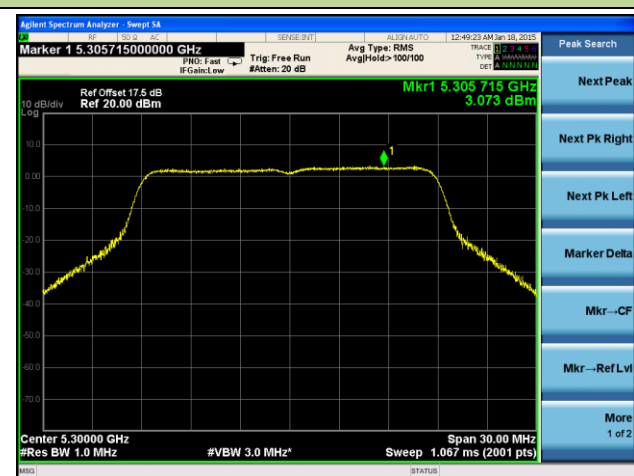

Channel 52 (5260MHz)

Channel 60 (5300MHz)

Channel 64 (5320MHz)

Channel 100 (5500MHz)

Channel 120 (5600MHz)

Channel 140 (5700MHz)

Channel 149 (5745MHz)

Channel 157 (5785MHz)

Channel 165 (5825MHz)

802.11n-HT20 Power Spectral Density - Ant 2 / Ant 0 + 1 + 2 + 3

Channel 36 (5180MHz)

Channel 44 (5220MHz)

Channel 48 (5240MHz)

Channel 52 (5260MHz)

Channel 60 (5300MHz)

Channel 64 (5320MHz)