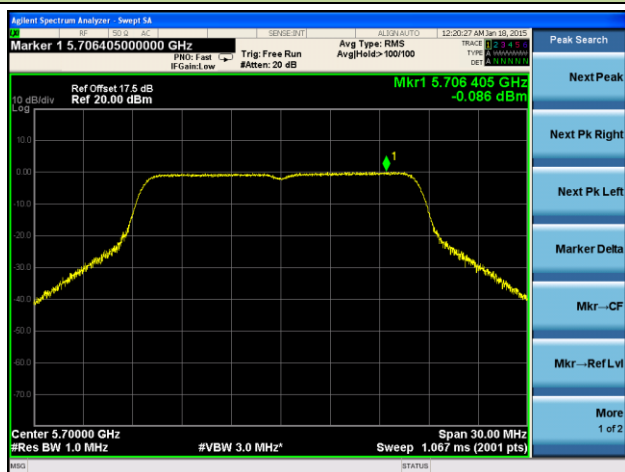

Channel 140 (5700MHz)