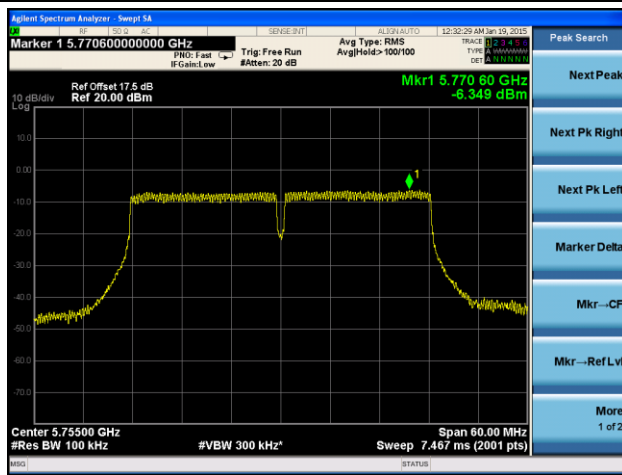

Channel 151 (5755MHz)