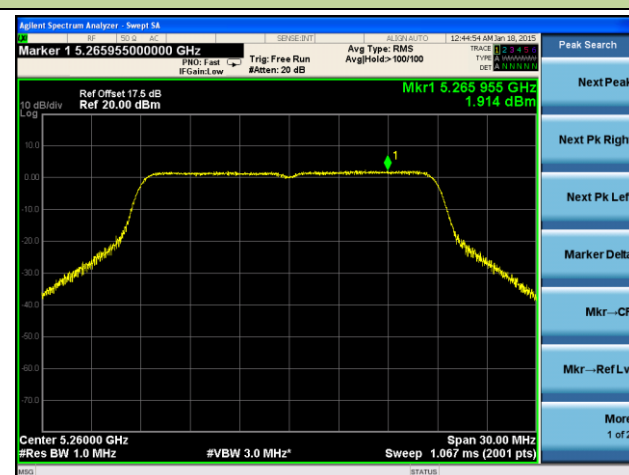

Channel 52 (5260MHz)