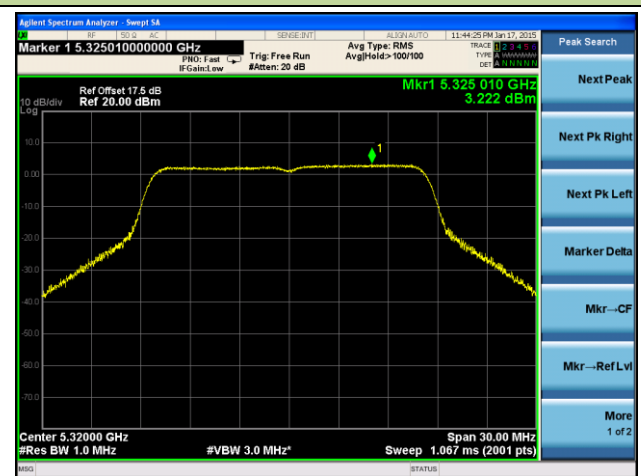

Channel 64 (5320MHz)