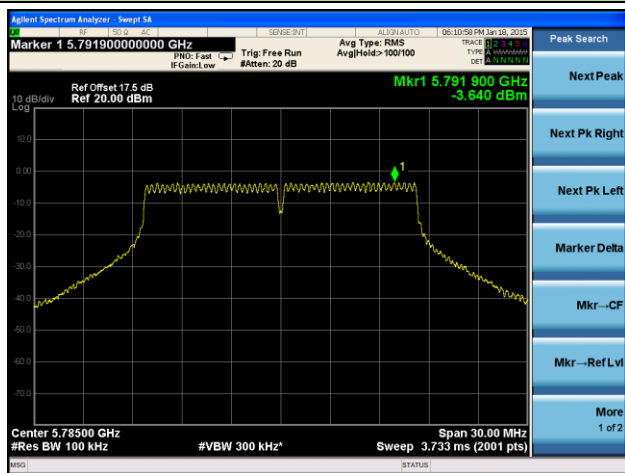

Channel 120 (5600MHz)

Channel 140 (5700MHz)

Channel 149 (5745MHz)

Channel 157 (5785MHz)

Channel 165 (5825MHz)

802.11n-HT20 Power Spectral Density - Ant 1 / Ant 0 + 1 + 2 + 3

Channel 36 (5180MHz)

Channel 44 (5220MHz)