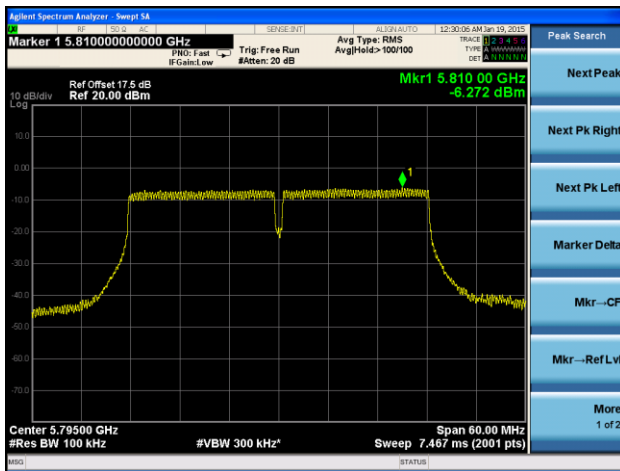

Channel 118 (5590MHz)

Channel 134 (5670MHz)

Channel 151 (5755MHz)

Channel 159 (5795MHz)

802.11ac-VHT20 Power Spectral Density - Ant 1 / Ant 0 + 1 + 2 + 3

Channel 36 (5180MHz)

Channel 44 (5220MHz)

Channel 48 (5240MHz)