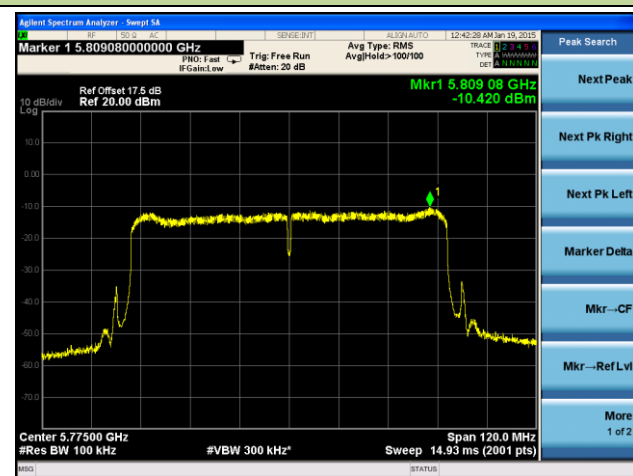

Channel 106 (5530MHz)

Channel 122 (5610MHz)

Channel 138 (5690MHz)

Channel 155 (5775MHz)

802.11a Power Spectral Density - Ant 2 / Ant 0 + 1 + 2 + 3

Channel 36 (5180MHz)

Channel 44 (5220MHz)

Channel 48 (5240MHz)