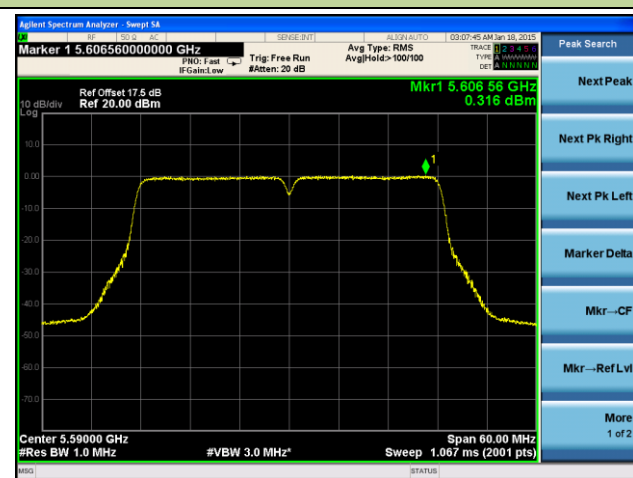

Channel 157 (5785MHz)

Channel 165 (5825MHz)

802.11ac-VHT40 Power Spectral Density - Ant 1 / Ant 0 + 1 + 2 + 3

Channel 38 (5190MHz)

Channel 46 (5230MHz)

Channel 54 (5270MHz)

Channel 62 (5310MHz)

Channel 102 (5510MHz)

Channel 118 (5590MHz)

Channel 134 (5670MHz)

Channel 142 (5710MHz)

Channel 151 (5755MHz)

Channel 159 (5795MHz)

802.11ac-VHT80 Power Spectral Density - Ant 1 / Ant 0 + 1 + 2 + 3

Channel 42 (5210MHz)

Channel 58 (5290MHz)