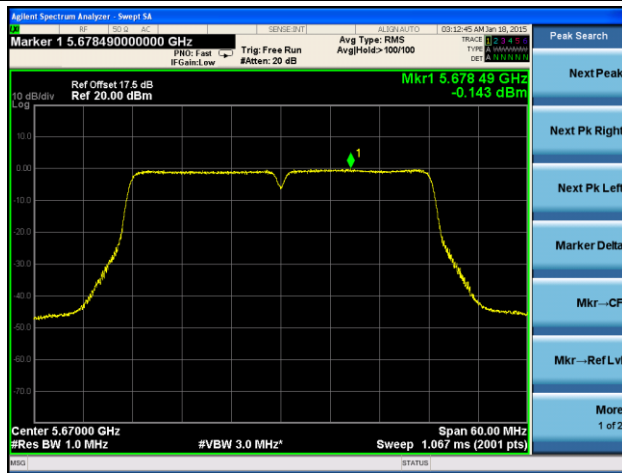

Channel 157 (5785MHz)

Channel 165 (5825MHz)

802.11ac-VHT40 Power Spectral Density - Ant 1 / Ant 0 + 1 + 2 + 3

Channel 38 (5190MHz)

Channel 46 (5230MHz)

Channel 54 (5270MHz)

Channel 62 (5310MHz)

Channel 102 (5510MHz)

Channel 118 (5590MHz)

Channel 134 (5670MHz)

Channel 142 (5710MHz)

Channel 151 (5755MHz)

Channel 159 (5795MHz)

802.11ac-VHT80 Power Spectral Density - Ant 1 / Ant 0 + 1 + 2 + 3

Channel 42 (5210MHz)

Channel 58 (5290MHz)