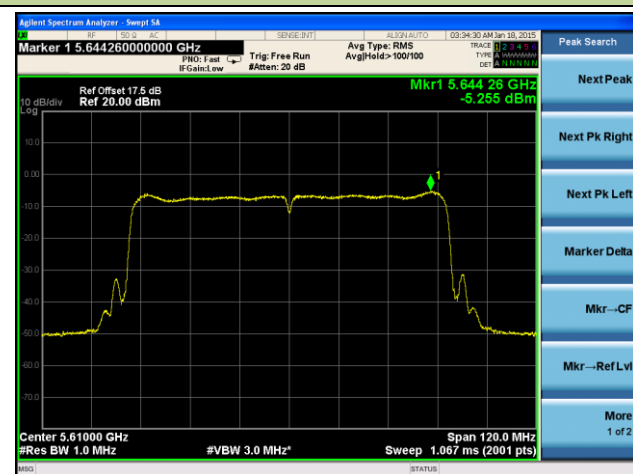

Channel 122 (5610MHz)