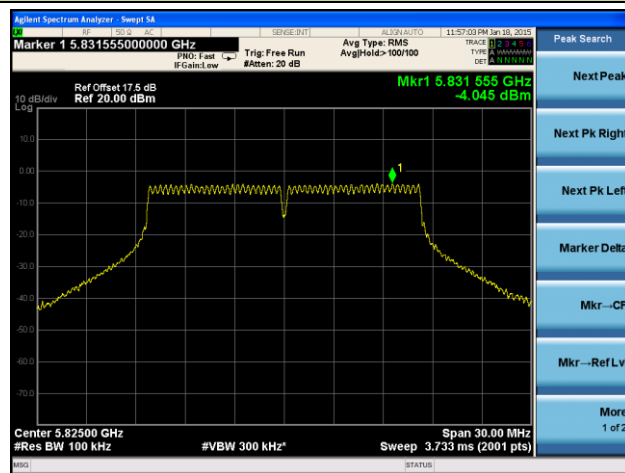

Channel 120 (5600MHz)

Channel 140 (5700MHz)

Channel 149 (5745MHz)

Channel 157 (5785MHz)

Channel 165 (5825MHz)

802.11n-HT20 Power Spectral Density - Ant 1 / Ant 0 + 1 + 2 + 3

Channel 36 (5180MHz)

Channel 44 (5220MHz)