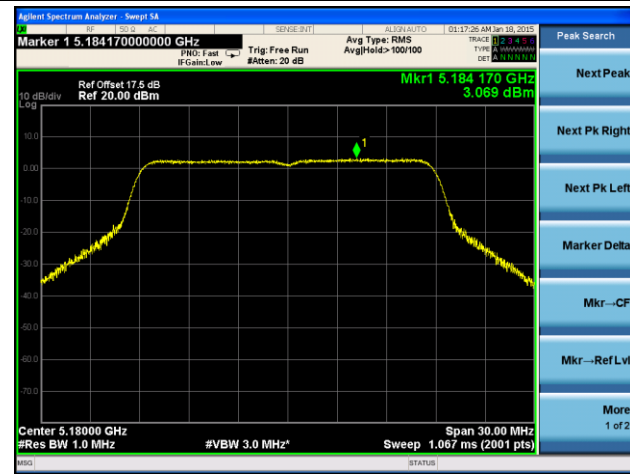

Channel 118 (5590MHz)

Channel 134 (5670MHz)

Channel 151 (5755MHz)

Channel 159 (5795MHz)

802.11ac-VHT20 Power Spectral Density - Ant 1 / Ant 0 + 1 + 2 + 3

Channel 36 (5180MHz)

Channel 44 (5220MHz)

Channel 48 (5240MHz)