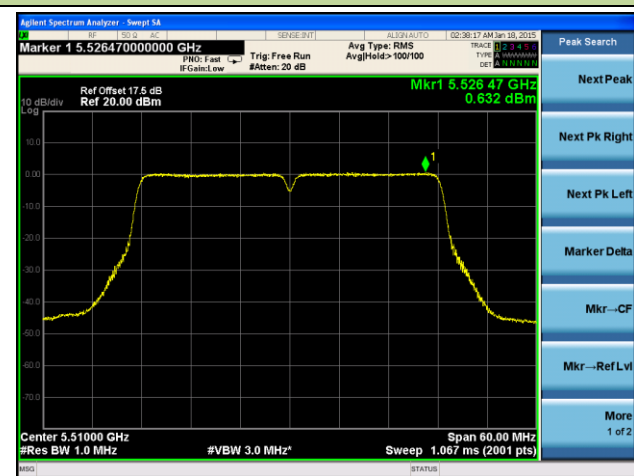

Channel 157 (5785MHz)

Channel 165 (5825MHz)

802.11n-HT40 Power Spectral Density - Ant 1 / Ant 0 + 1 + 2 + 3

Channel 38 (5190MHz)

Channel 46 (5230MHz)

Channel 54 (5270MHz)

Channel 62 (5310MHz)

Channel 102 (5510MHz)