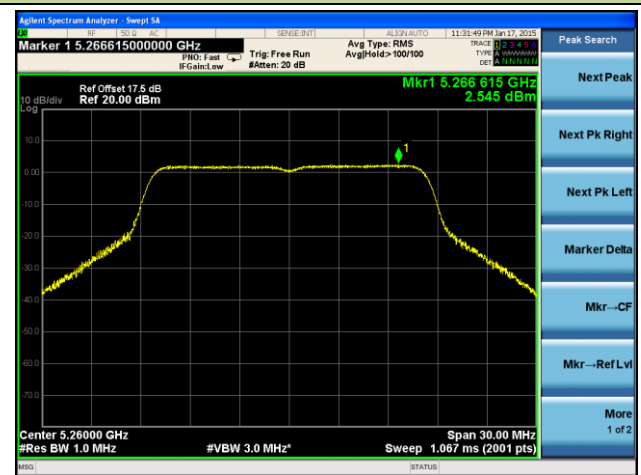

802.11a Power Spectral Density - Ant 1 / Ant 0 + 1 + 2 + 3

Channel 36 (5180MHz)

Channel 44 (5220MHz)

Channel 48 (5240MHz)

Channel 52 (5260MHz)

Channel 60 (5300MHz)

Channel 64 (5320MHz)

Channel 100 (5500MHz)