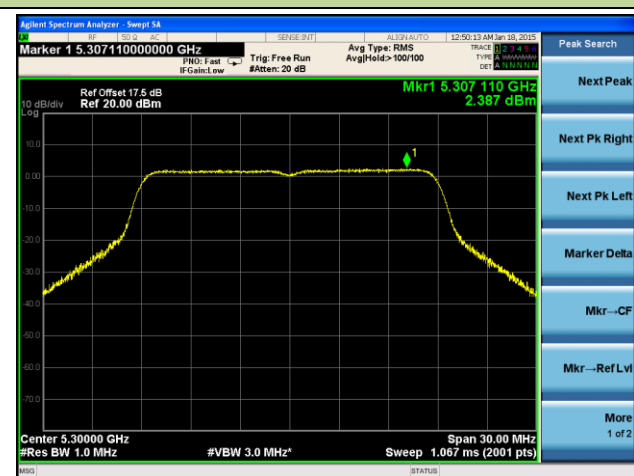

Channel 60 (5300MHz)