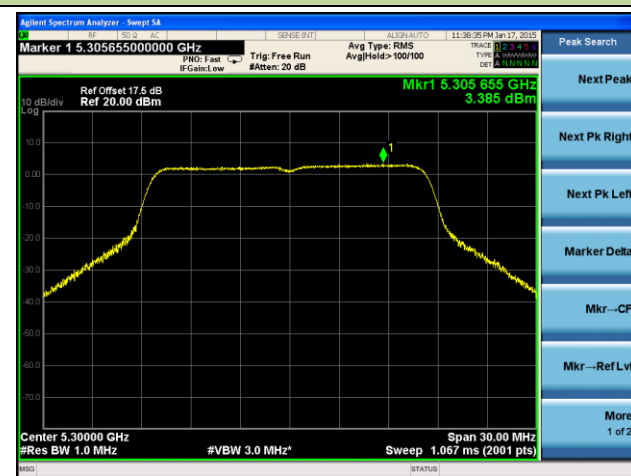

Channel 60 (5300MHz)