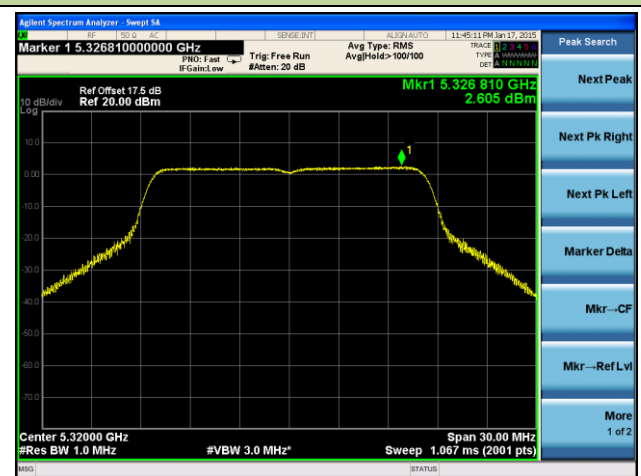

802.11a Power Spectral Density - Ant 1 / Ant 0 + 1 + 2 + 3

Channel 36 (5180MHz)

Channel 44 (5220MHz)

Channel 48 (5240MHz)

Channel 52 (5260MHz)

Channel 60 (5300MHz)

Channel 64 (5320MHz)

Channel 100 (5500MHz)