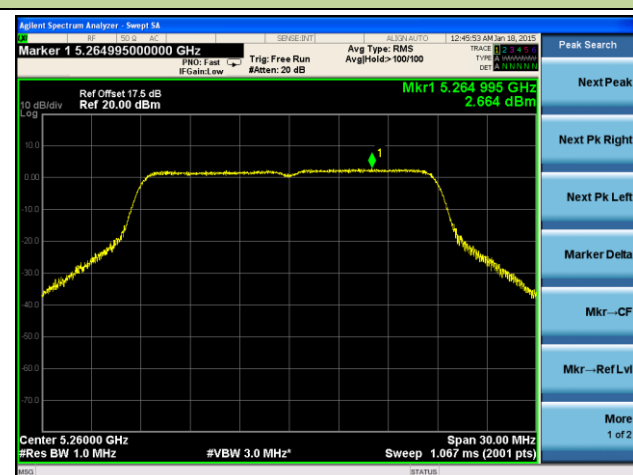

Channel 165 (5825MHz)

802.11n-HT20 Power Spectral Density - Ant 2 / Ant 0 + 1 + 2 + 3

Channel 36 (5180MHz)

Channel 44 (5220MHz)

Channel 48 (5240MHz)

Channel 52 (5260MHz)

Channel 60 (5300MHz)

Channel 64 (5320MHz)