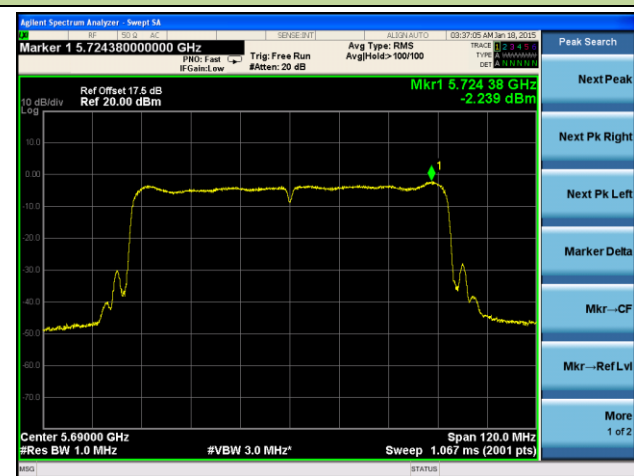

Channel 138 (5690MHz)