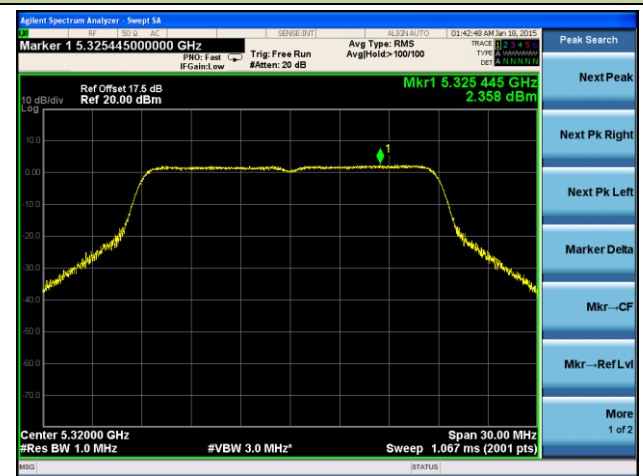

Channel 64 (5320MHz)