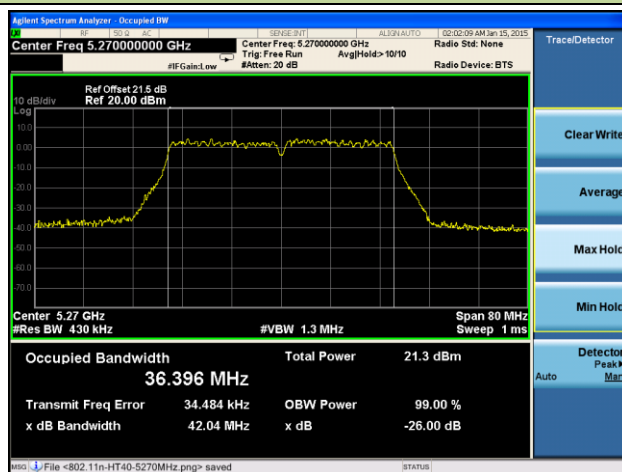

Channel 54 (5270MHz)