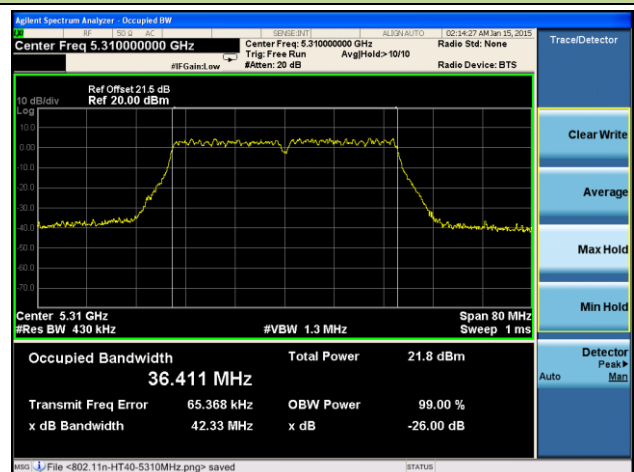

Channel 62 (5310MHz)