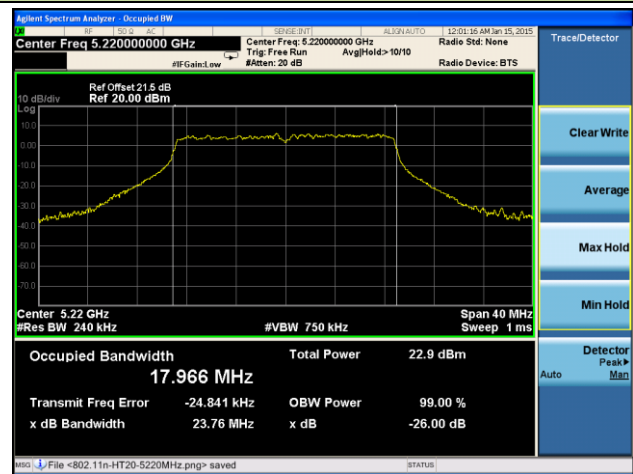

Channel 44 (5220MHz)