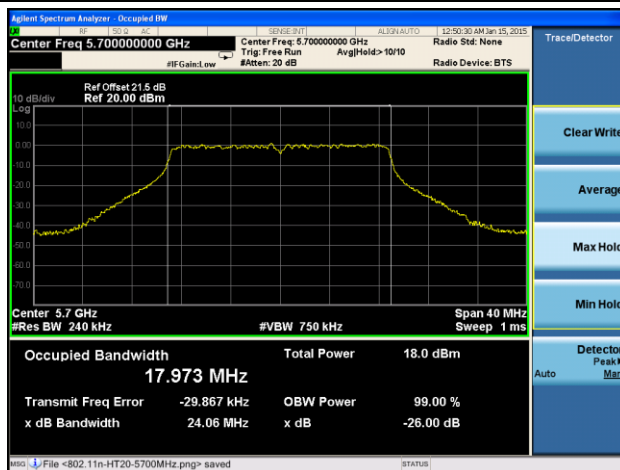

Channel 140 (5700MHz)