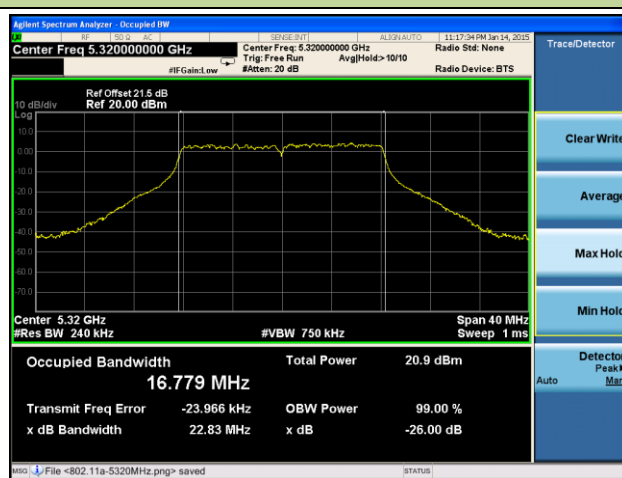

Channel 64 (5320MHz)