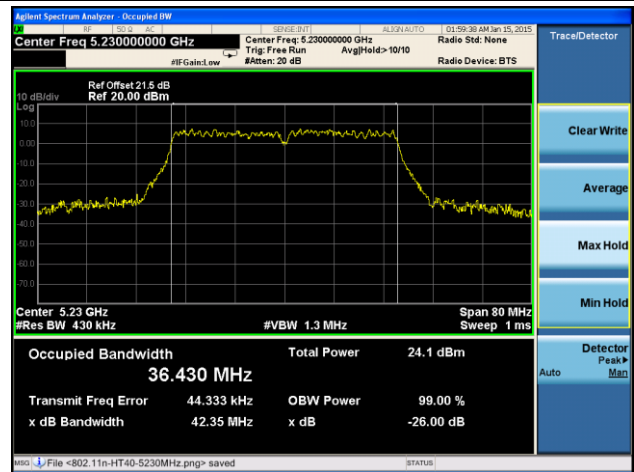

Channel 46 (5230MHz)