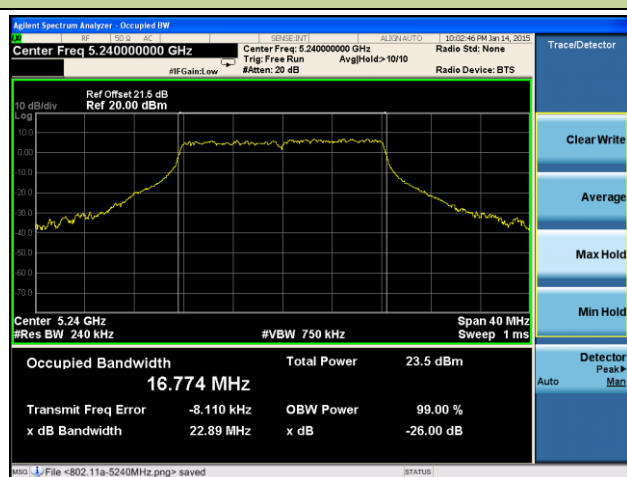

**802.11ac-VHT80 26dB Bandwidth & 99% Bandwidth - Ant 1 / Ant 0 + 1 + 2 + 3**
**Channel 42 (5210MHz)**

**Channel 58 (5290MHz)**

**Channel 106 (5530MHz)**

**Channel 122 (5610MHz)**

**Channel 138 (5690MHz)**

**Channel 155 (5775MHz)**

**802.11a 26dB Bandwidth & 99% Bandwidth - Ant 2 / Ant 0 + 1 + 2 + 3**
**Channel 36 (5180MHz)**

**Channel 44 (5220MHz)**

**Channel 48 (5240MHz)**

**Channel 52 (5260MHz)**

**Channel 60 (5300MHz)**