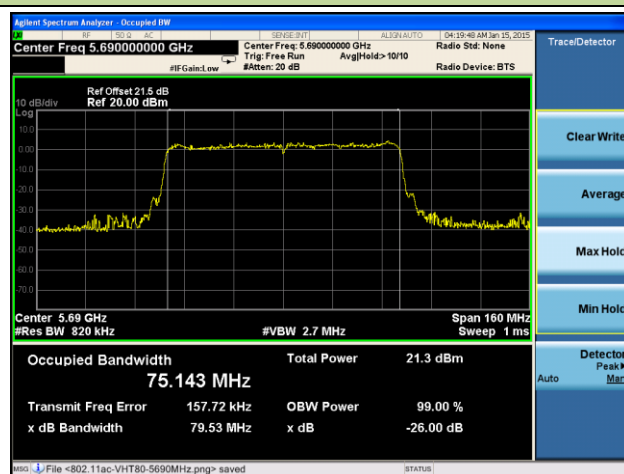

**802.11ac-VHT80 26dB Bandwidth & 99% Bandwidth - Ant 1 / Ant 0 + 1 + 2 + 3**
**Channel 42 (5210MHz)**

**Channel 58 (5290MHz)**

**Channel 106 (5530MHz)**

**Channel 122 (5610MHz)**

**Channel 138 (5690MHz)**

**Channel 155 (5775MHz)**

**802.11a 26dB Bandwidth & 99% Bandwidth - Ant 2 / Ant 0 + 1 + 2 + 3**
**Channel 36 (5180MHz)**

**Channel 44 (5220MHz)**

**Channel 48 (5240MHz)**

**Channel 52 (5260MHz)**

**Channel 60 (5300MHz)**