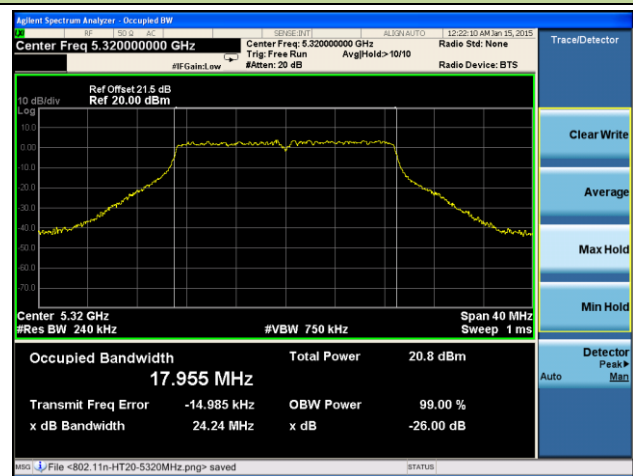

Channel 64 (5320MHz)