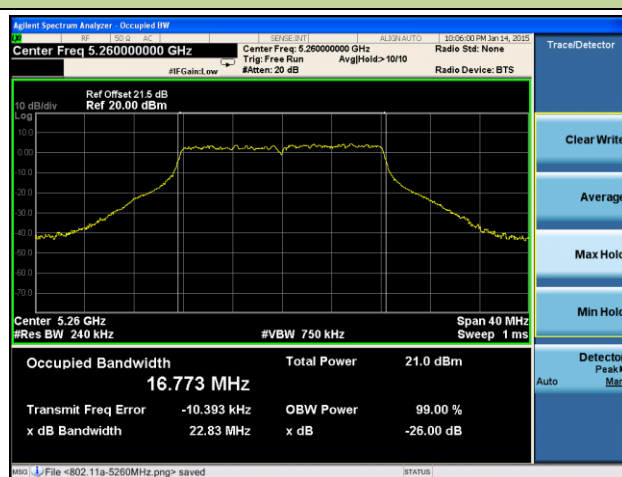

**802.11ac-VHT80 26dB Bandwidth & 99% Bandwidth - Ant 1 / Ant 0 + 1 + 2 + 3**
**Channel 42 (5210MHz)**

**Channel 58 (5290MHz)**

**Channel 106 (5530MHz)**

**Channel 122 (5610MHz)**

**Channel 138 (5690MHz)**

**Channel 155 (5775MHz)**

**802.11a 26dB Bandwidth & 99% Bandwidth - Ant 2 / Ant 0 + 1 + 2 + 3**
**Channel 36 (5180MHz)**

**Channel 44 (5220MHz)**

**Channel 48 (5240MHz)**

**Channel 52 (5260MHz)**

**Channel 60 (5300MHz)**