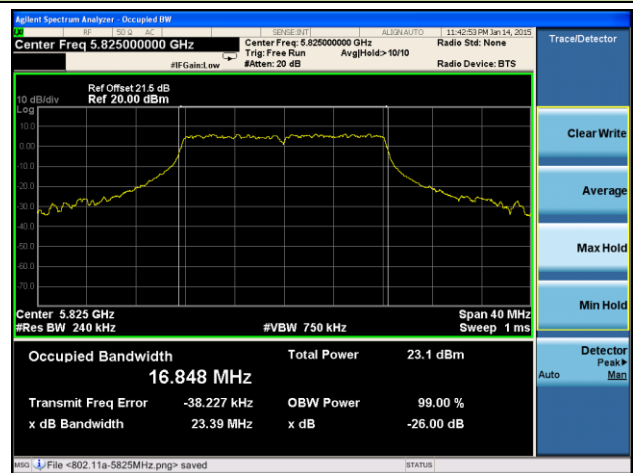

Channel 165 (5825MHz)