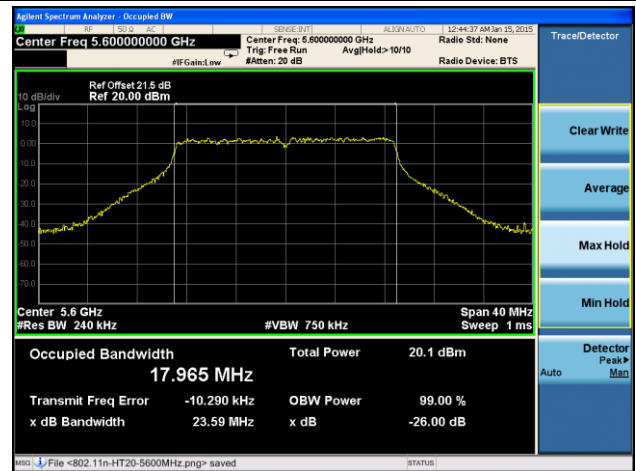

Channel 120 (5600MHz)