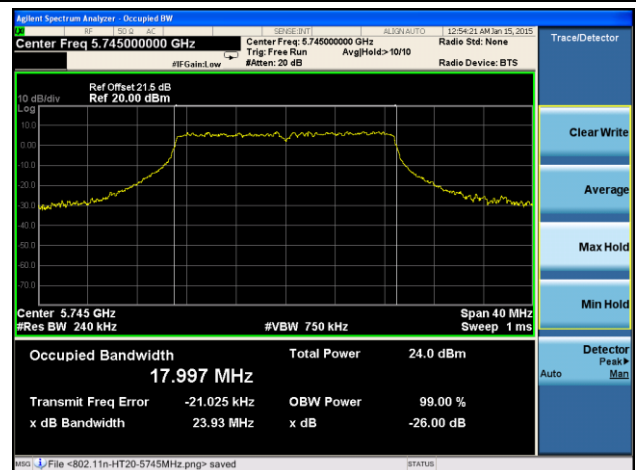

Channel 149 (5745MHz)