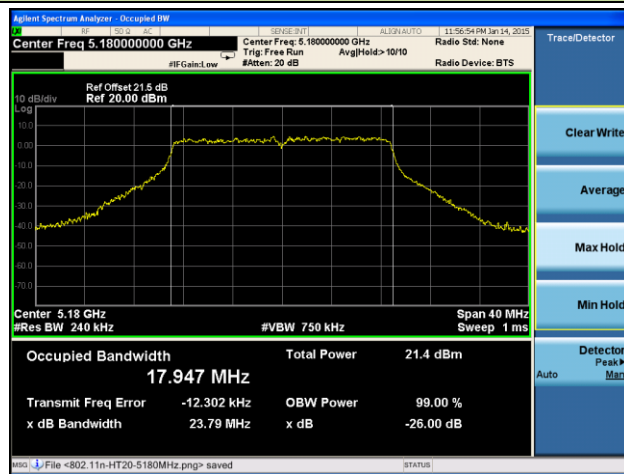

802.11n-HT20 26dB Bandwidth & 99% Bandwidth - Ant 2 / Ant 0 + 1 + 2 + 3

Channel 36 (5180MHz)