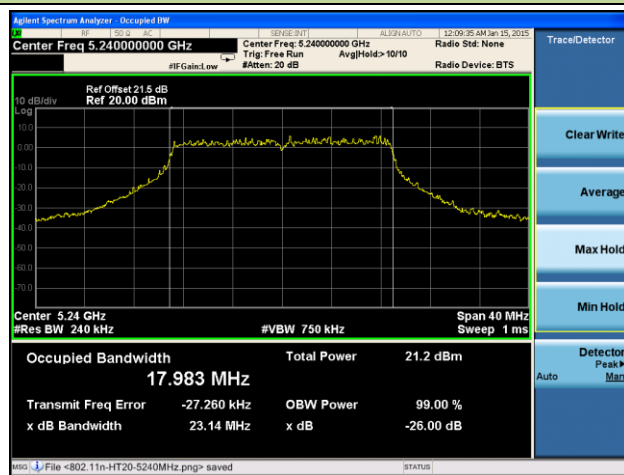

Channel 48 (5240MHz)