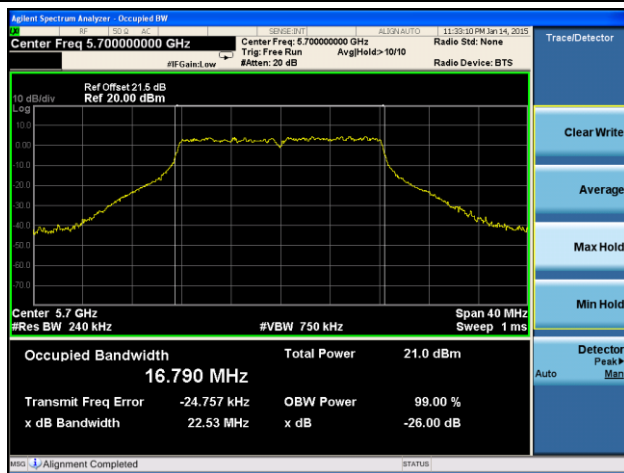

Channel 140 (5700MHz)