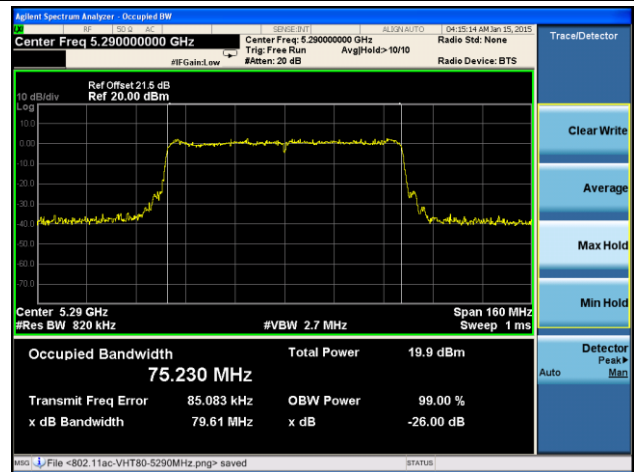

**802.11ac-VHT80 26dB Bandwidth & 99% Bandwidth - Ant 1 / Ant 0 + 1 + 2 + 3**
**Channel 42 (5210MHz)**

**Channel 58 (5290MHz)**

**Channel 106 (5530MHz)**

**Channel 122 (5610MHz)**

**Channel 138 (5690MHz)**

**Channel 155 (5775MHz)**

**802.11a 26dB Bandwidth & 99% Bandwidth - Ant 2 / Ant 0 + 1 + 2 + 3**
**Channel 36 (5180MHz)**

**Channel 44 (5220MHz)**

**Channel 48 (5240MHz)**

**Channel 52 (5260MHz)**

**Channel 60 (5300MHz)**