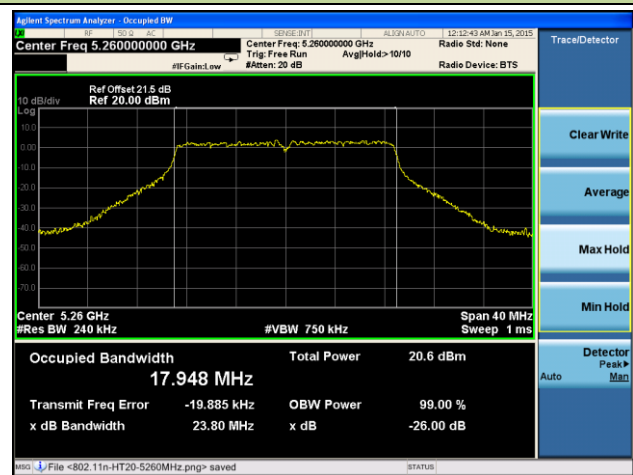

Channel 52 (5260MHz)