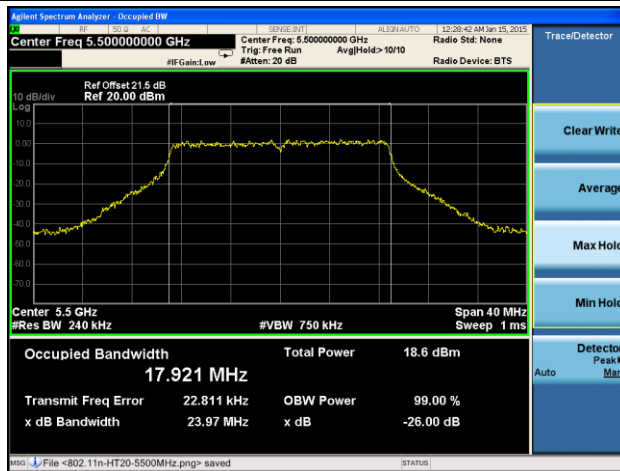

Channel 100 (5500MHz)