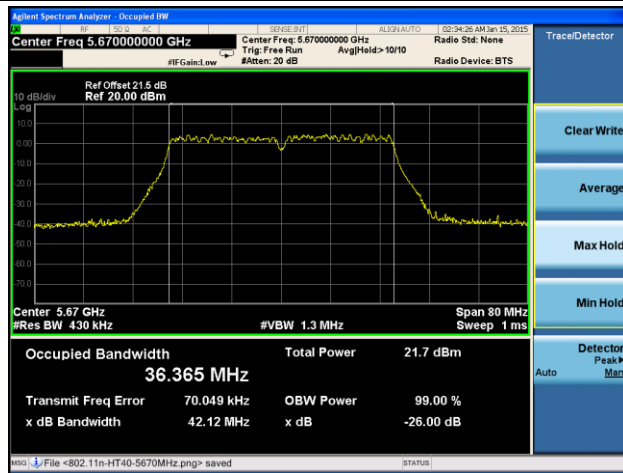

Channel 134 (5670MHz)