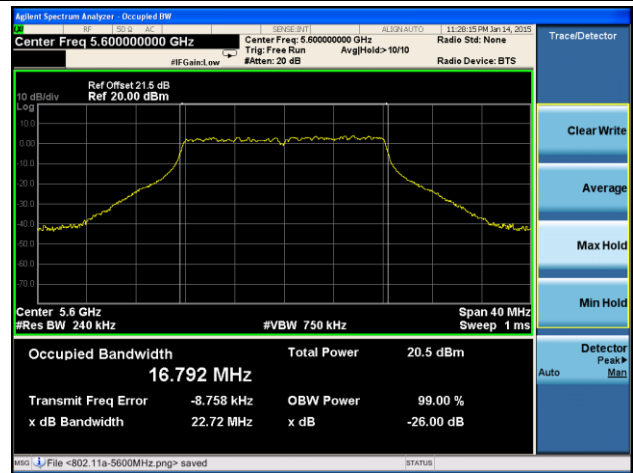

Channel 120 (5600MHz)