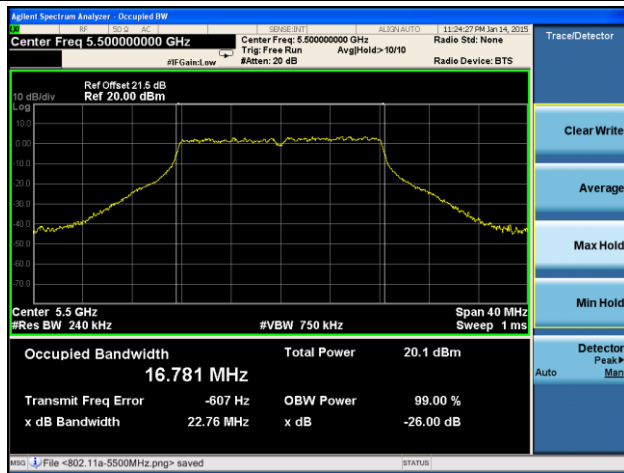

Channel 100 (5500MHz)