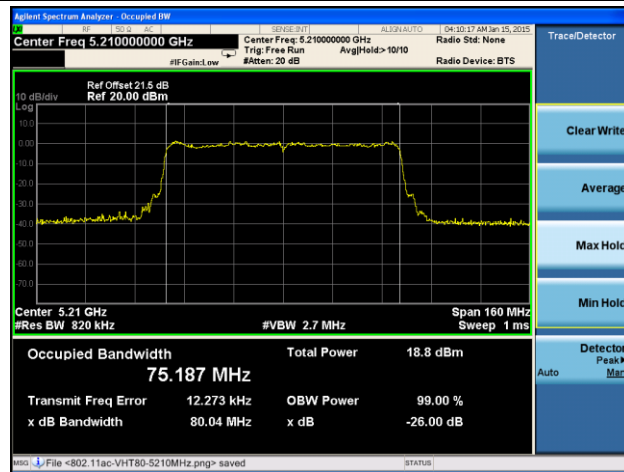

**802.11ac-VHT80 26dB Bandwidth & 99% Bandwidth - Ant 1 / Ant 0 + 1 + 2 + 3**
**Channel 42 (5210MHz)**

**Channel 58 (5290MHz)**

**Channel 106 (5530MHz)**

**Channel 122 (5610MHz)**

**Channel 138 (5690MHz)**

**Channel 155 (5775MHz)**

**802.11a 26dB Bandwidth & 99% Bandwidth - Ant 2 / Ant 0 + 1 + 2 + 3**
**Channel 36 (5180MHz)**

**Channel 44 (5220MHz)**

**Channel 48 (5240MHz)**

**Channel 52 (5260MHz)**

**Channel 60 (5300MHz)**