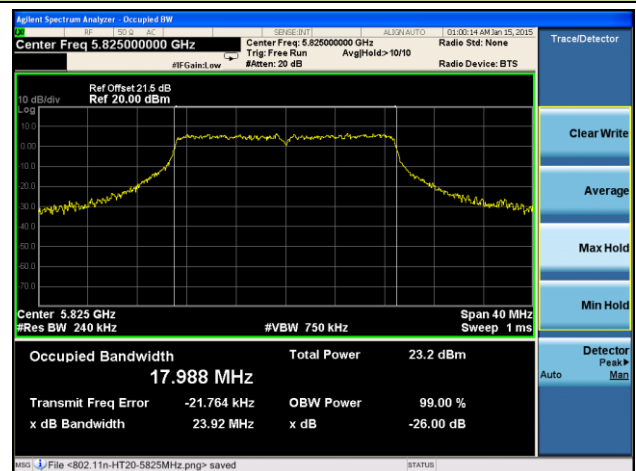

Channel 165 (5825MHz)