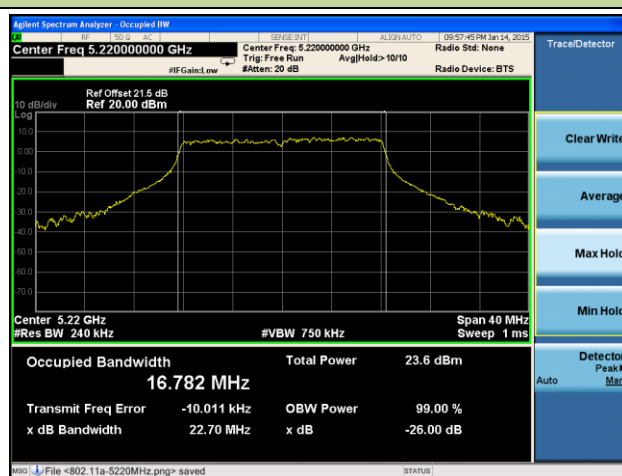

**802.11ac-VHT80 26dB Bandwidth & 99% Bandwidth - Ant 1 / Ant 0 + 1 + 2 + 3**
**Channel 42 (5210MHz)**

**Channel 58 (5290MHz)**

**Channel 106 (5530MHz)**

**Channel 122 (5610MHz)**

**Channel 138 (5690MHz)**

**Channel 155 (5775MHz)**

**802.11a 26dB Bandwidth & 99% Bandwidth - Ant 2 / Ant 0 + 1 + 2 + 3**
**Channel 36 (5180MHz)**

**Channel 44 (5220MHz)**

**Channel 48 (5240MHz)**

**Channel 52 (5260MHz)**

**Channel 60 (5300MHz)**