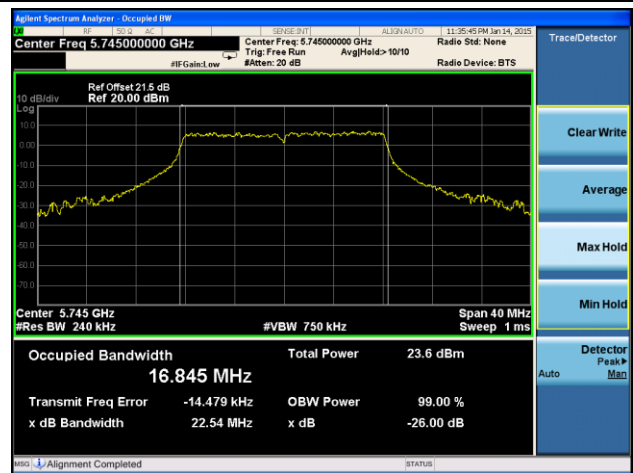

Channel 149 (5745MHz)