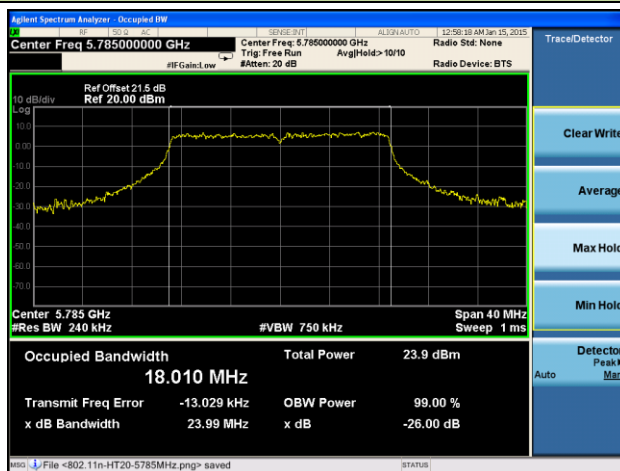

Channel 157 (5785MHz)