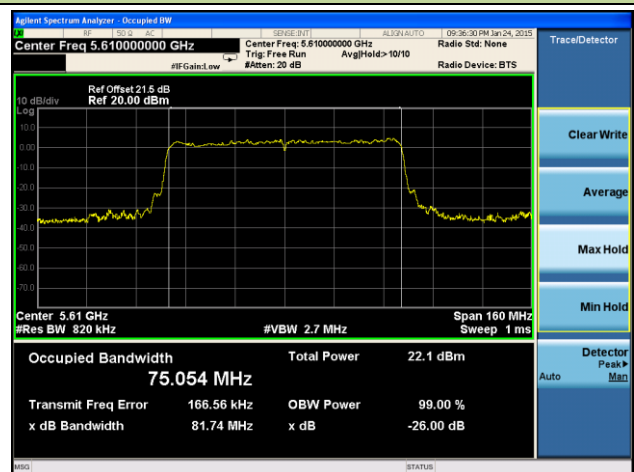

**802.11ac-VHT80 26dB Bandwidth & 99% Bandwidth - Ant 1 / Ant 0 + 1 + 2 + 3**
**Channel 42 (5210MHz)**

**Channel 58 (5290MHz)**

**Channel 106 (5530MHz)**

**Channel 122 (5610MHz)**

**Channel 138 (5690MHz)**

**Channel 155 (5775MHz)**

**802.11a 26dB Bandwidth & 99% Bandwidth - Ant 2 / Ant 0 + 1 + 2 + 3**
**Channel 36 (5180MHz)**

**Channel 44 (5220MHz)**

**Channel 48 (5240MHz)**

**Channel 52 (5260MHz)**

**Channel 60 (5300MHz)**