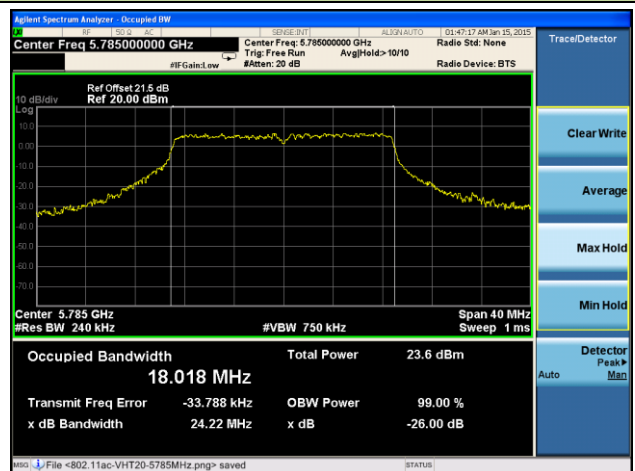

Channel 157 (5785MHz)