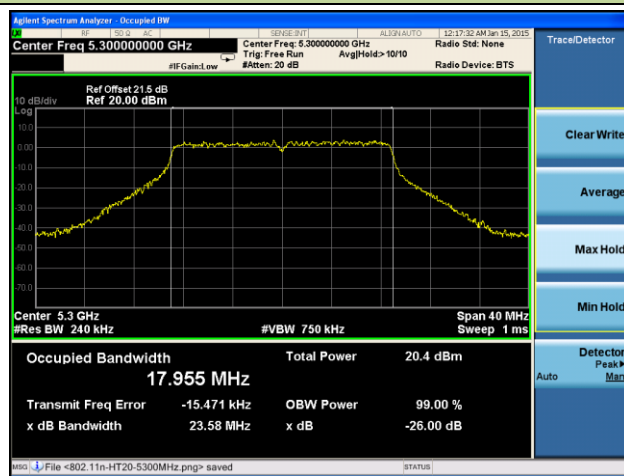

Channel 60 (5300MHz)