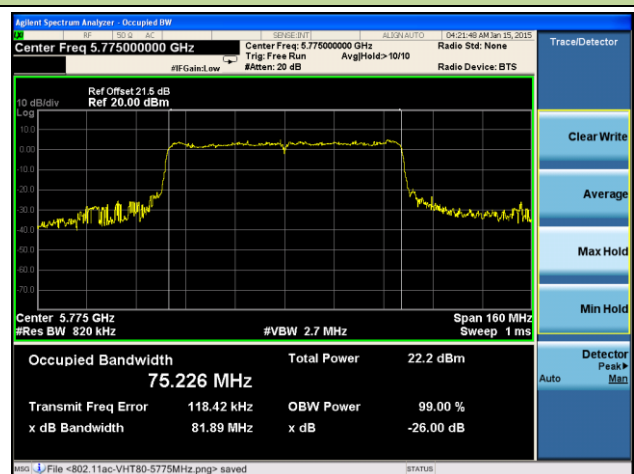

**802.11ac-VHT80 26dB Bandwidth & 99% Bandwidth - Ant 1 / Ant 0 + 1 + 2 + 3**
**Channel 42 (5210MHz)**

**Channel 58 (5290MHz)**

**Channel 106 (5530MHz)**

**Channel 122 (5610MHz)**

**Channel 138 (5690MHz)**

**Channel 155 (5775MHz)**

**802.11a 26dB Bandwidth & 99% Bandwidth - Ant 2 / Ant 0 + 1 + 2 + 3**
**Channel 36 (5180MHz)**

**Channel 44 (5220MHz)**

**Channel 48 (5240MHz)**

**Channel 52 (5260MHz)**

**Channel 60 (5300MHz)**