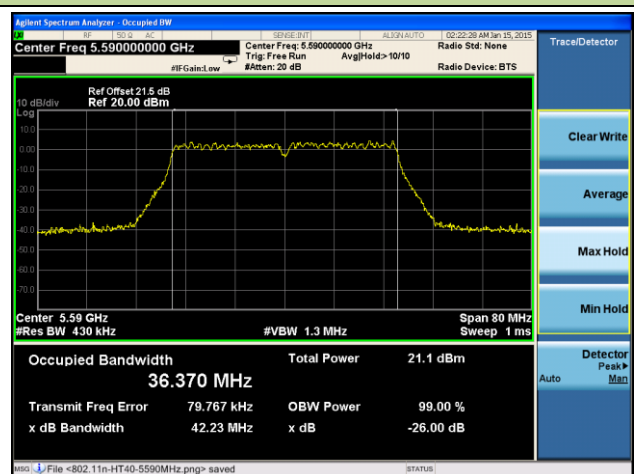

Channel 118 (5590MHz)