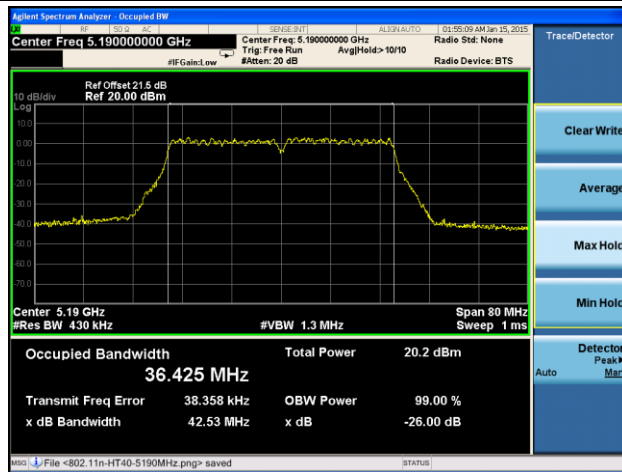

802.11n-HT40 26dB Bandwidth & 99% Bandwidth - Ant 2 / Ant 0 + 1 + 2 + 3

Channel 38 (5190MHz)