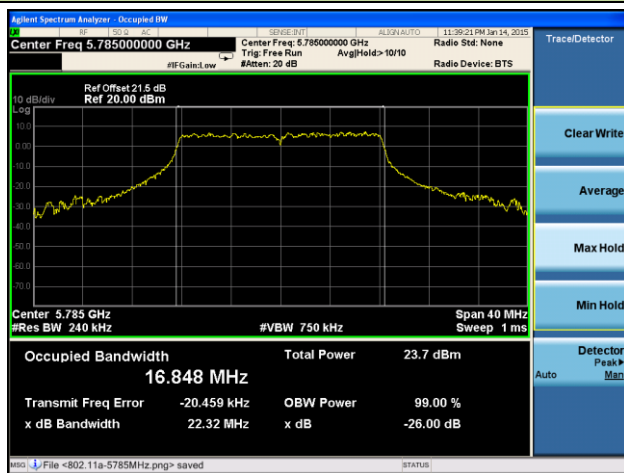

Channel 157 (5785MHz)