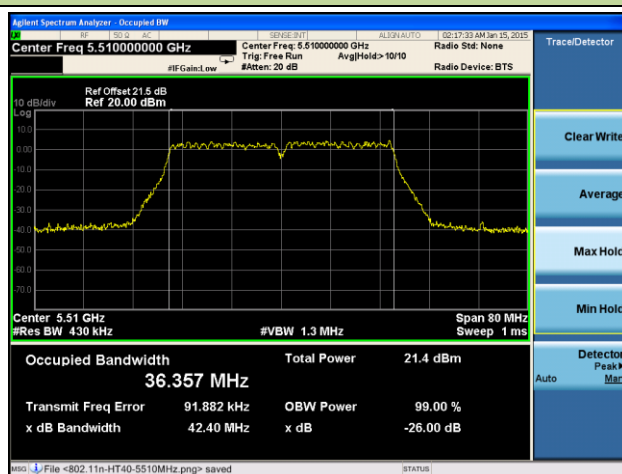

Channel 102 (5510MHz)