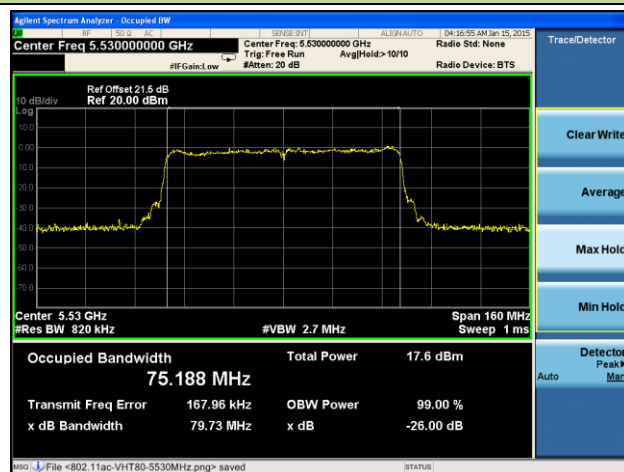

**802.11ac-VHT80 26dB Bandwidth & 99% Bandwidth - Ant 1 / Ant 0 + 1 + 2 + 3**
**Channel 42 (5210MHz)**

**Channel 58 (5290MHz)**

**Channel 106 (5530MHz)**

**Channel 122 (5610MHz)**

**Channel 138 (5690MHz)**

**Channel 155 (5775MHz)**

**802.11a 26dB Bandwidth & 99% Bandwidth - Ant 2 / Ant 0 + 1 + 2 + 3**
**Channel 36 (5180MHz)**

**Channel 44 (5220MHz)**

**Channel 48 (5240MHz)**

**Channel 52 (5260MHz)**

**Channel 60 (5300MHz)**