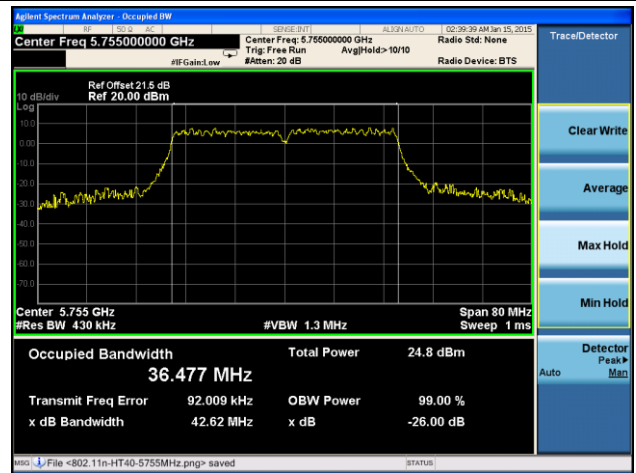

Channel 151 (5755MHz)