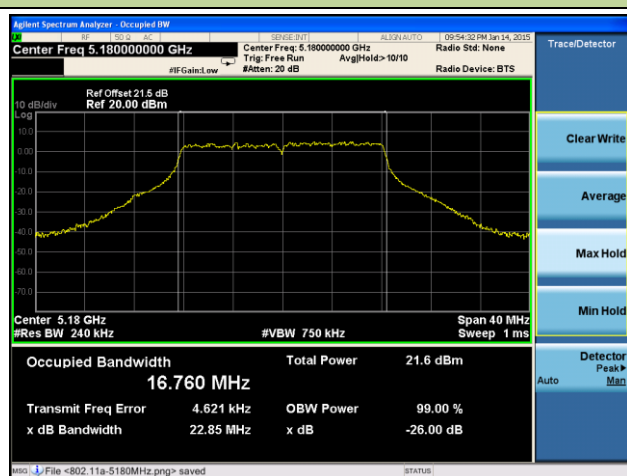

**802.11ac-VHT80 26dB Bandwidth & 99% Bandwidth - Ant 1 / Ant 0 + 1 + 2 + 3**
**Channel 42 (5210MHz)**

**Channel 58 (5290MHz)**

**Channel 106 (5530MHz)**

**Channel 122 (5610MHz)**

**Channel 138 (5690MHz)**

**Channel 155 (5775MHz)**

**802.11a 26dB Bandwidth & 99% Bandwidth - Ant 2 / Ant 0 + 1 + 2 + 3**
**Channel 36 (5180MHz)**

**Channel 44 (5220MHz)**

**Channel 48 (5240MHz)**

**Channel 52 (5260MHz)**

**Channel 60 (5300MHz)**