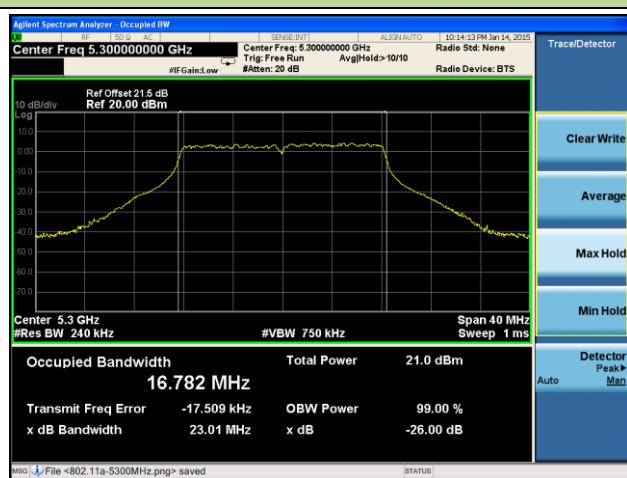

**802.11ac-VHT80 26dB Bandwidth & 99% Bandwidth - Ant 1 / Ant 0 + 1 + 2 + 3**
**Channel 42 (5210MHz)**

**Channel 58 (5290MHz)**

**Channel 106 (5530MHz)**

**Channel 122 (5610MHz)**

**Channel 138 (5690MHz)**

**Channel 155 (5775MHz)**

**802.11a 26dB Bandwidth & 99% Bandwidth - Ant 2 / Ant 0 + 1 + 2 + 3**
**Channel 36 (5180MHz)**

**Channel 44 (5220MHz)**

**Channel 48 (5240MHz)**

**Channel 52 (5260MHz)**

**Channel 60 (5300MHz)**