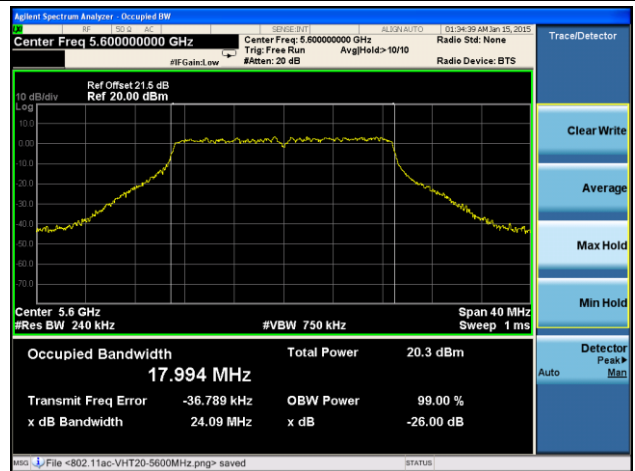

Channel 120 (5600MHz)