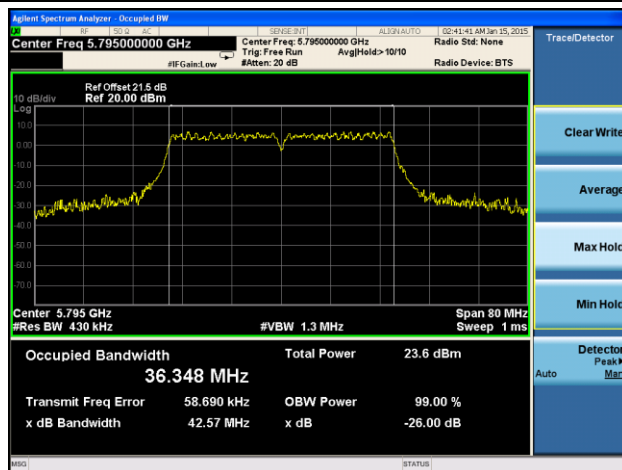

Channel 102 (5510MHz)

Channel 118 (5590MHz)

Channel 134 (5670MHz)

Channel 151 (5755 MHz)

Channel 159 (5795 MHz)

802.11ac-VHT20 26dB Bandwidth & 99% Bandwidth - Ant 3 / Ant 0 + 1 + 2 + 3
Channel 36 (5180MHz)