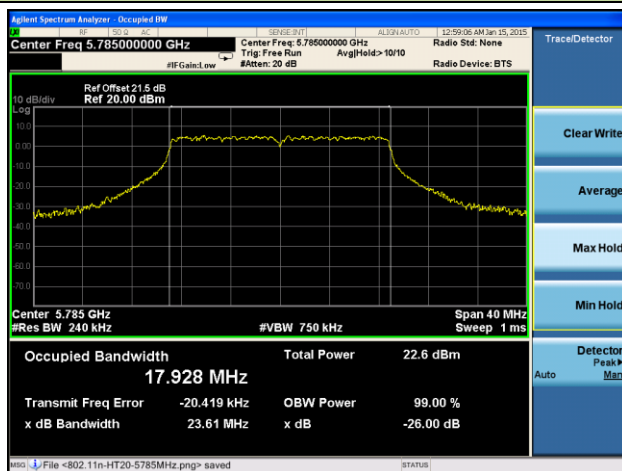

Channel 157 (5785MHz)