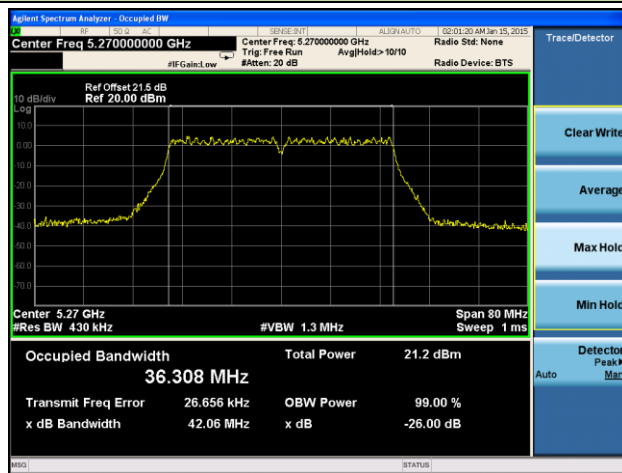

Channel 54 (5270MHz)