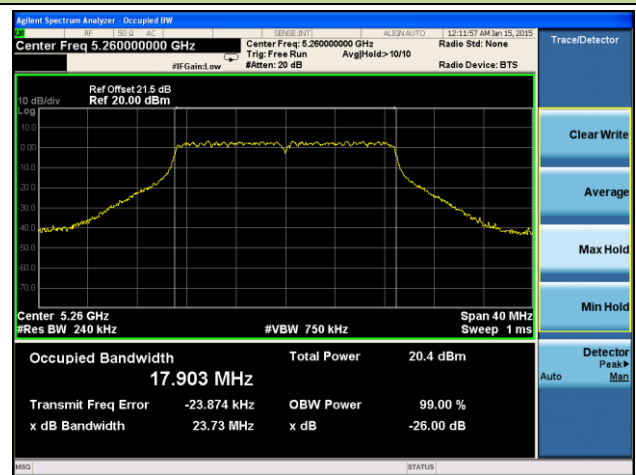

Channel 52 (5260MHz)