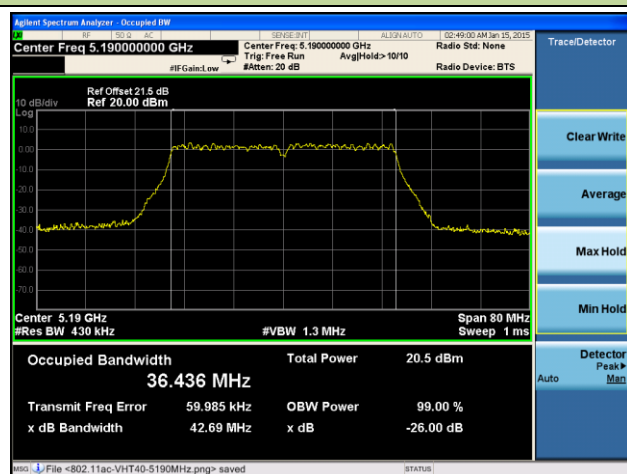

802.11ac-VHT40 26dB Bandwidth & 99% Bandwidth - Ant 2 / Ant 0 + 1 + 2 + 3
Channel 38 (5190MHz)

Channel 46 (5230MHz)

Channel 54 (5270MHz)

Channel 62 (5310MHz)

Channel 102 (5510MHz)

Channel 118 (5590MHz)

Channel 134 (5670MHz)

Channel 142 (5710MHz)

Channel 151 (5755MHz)

Channel 159 (5795MHz)

802.11ac-VHT80 26dB Bandwidth & 99% Bandwidth - Ant 2 / Ant 0 + 1 + 2 + 3
Channel 42 (5210MHz)

Channel 58 (5290MHz)

Channel 106 (5530MHz)

Channel 122 (5610MHz)