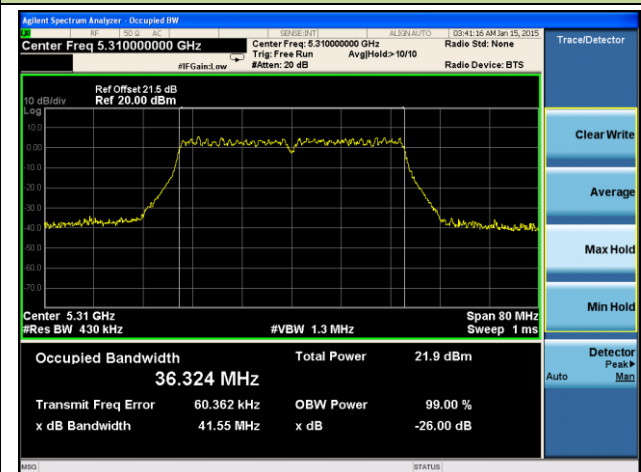

Channel 144 (5720MHz)

Channel 149 (5745MHz)

Channel 157 (5785MHz)

Channel 165 (5825MHz)

802.11ac-VHT40 26dB Bandwidth & 99% Bandwidth - Ant 3 / Ant 0 + 1 + 2 + 3

Channel 38 (5190MHz)

Channel 46 (5230MHz)

Channel 54 (5270MHz)

Channel 62 (5310MHz)

Channel 102 (5510MHz)

Channel 118 (5590MHz)

Channel 134 (5670MHz)

Channel 142 (5710MHz)

Channel 151 (5755MHz)

Channel 159 (5795MHz)