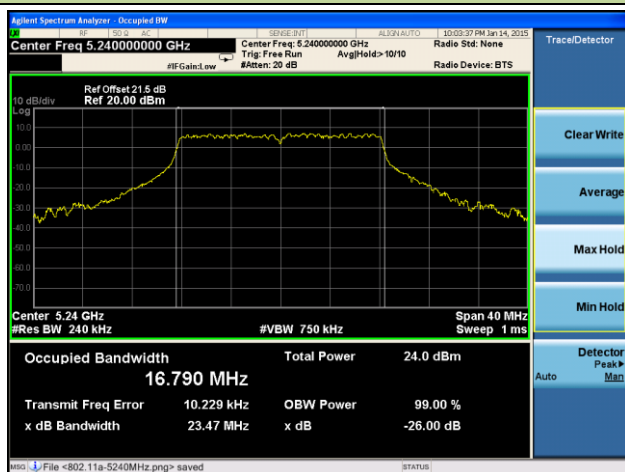

Channel 48 (5240MHz)