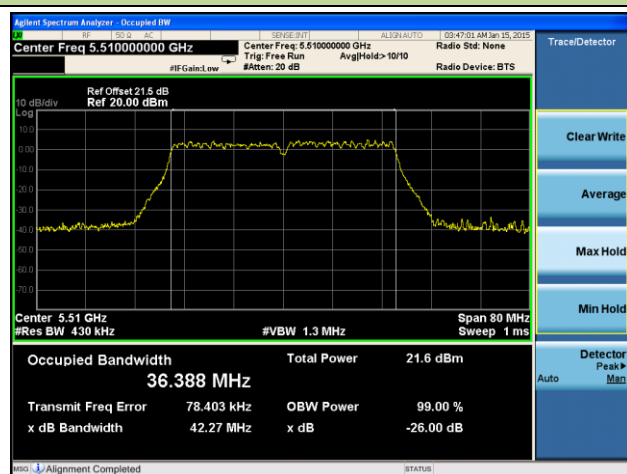

802.11ac-VHT40 26dB Bandwidth & 99% Bandwidth - Ant 2 / Ant 0 + 1 + 2 + 3
Channel 38 (5190MHz)

Channel 46 (5230MHz)

Channel 54 (5270MHz)

Channel 62 (5310MHz)

Channel 102 (5510MHz)

Channel 118 (5590MHz)

Channel 134 (5670MHz)

Channel 142 (5710MHz)

Channel 151 (5755MHz)

Channel 159 (5795MHz)

802.11ac-VHT80 26dB Bandwidth & 99% Bandwidth - Ant 2 / Ant 0 + 1 + 2 + 3
Channel 42 (5210MHz)

Channel 58 (5290MHz)

Channel 106 (5530MHz)

Channel 122 (5610MHz)