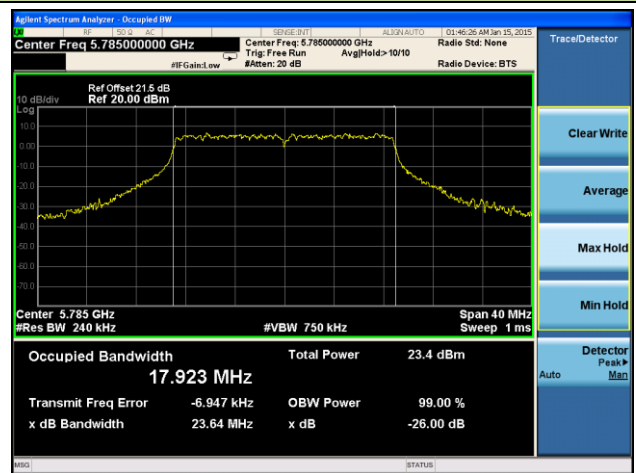

Channel 157 (5785MHz)