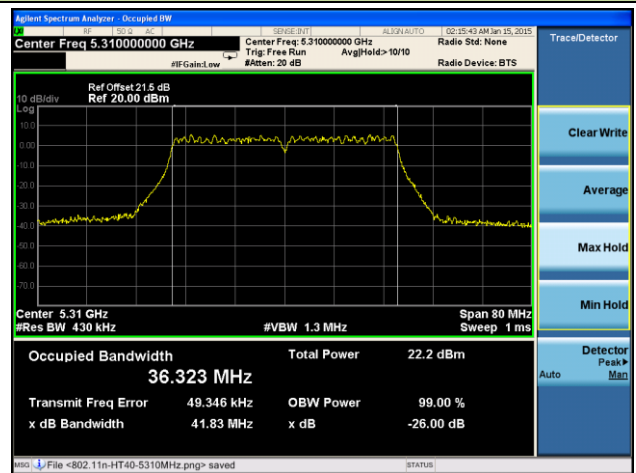

Channel 62 (5310MHz)