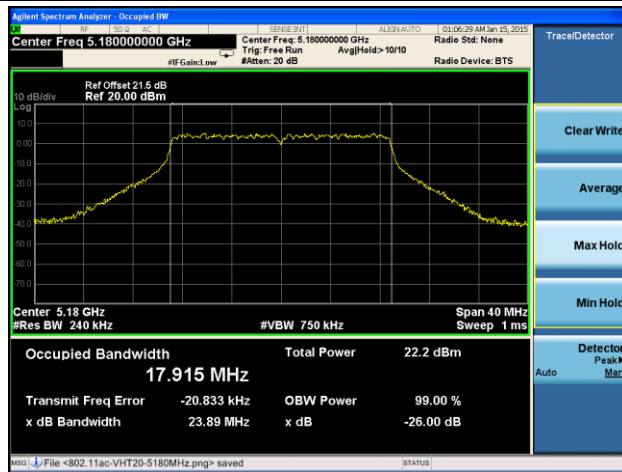

Channel 102 (5510MHz)

Channel 118 (5590MHz)

Channel 134 (5670MHz)

Channel 151 (5755 MHz)

Channel 159 (5795 MHz)

802.11ac-VHT20 26dB Bandwidth & 99% Bandwidth - Ant 3 / Ant 0 + 1 + 2 + 3
Channel 36 (5180MHz)