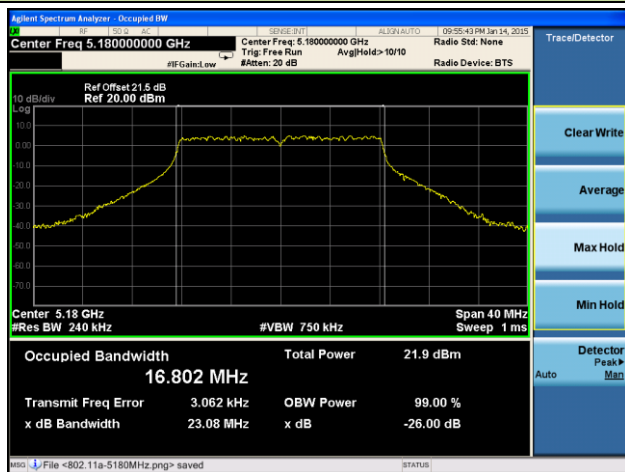

802.11a 26dB Bandwidth & 99% Bandwidth - Ant 3 / Ant 0 + 1 + 2 + 3

Channel 36 (5180MHz)