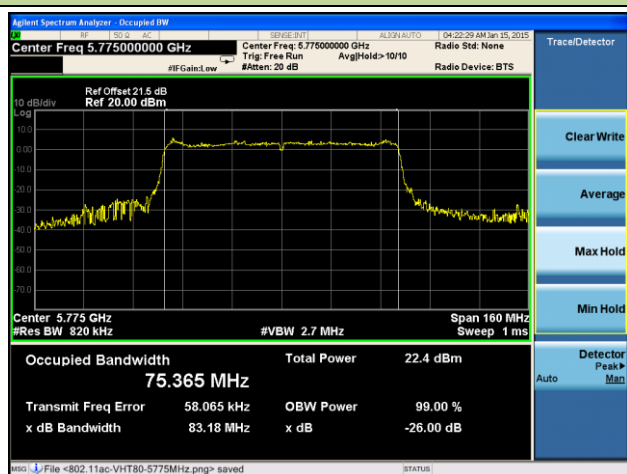

Channel 142 (5710MHz)

Channel 151 (5755MHz)

Channel 159 (5795MHz)

802.11ac-VHT80 26dB Bandwidth & 99% Bandwidth - Ant 2 / Ant 0 + 1 + 2 + 3
Channel 42 (5210MHz)

Channel 58 (5290MHz)

Channel 106 (5530MHz)

Channel 122 (5610MHz)

Channel 138 (5690MHz)

Channel 155 (5775MHz)

802.11a 26dB Bandwidth & 99% Bandwidth - Ant 3 / Ant 0 + 1 + 2 + 3
Channel 36 (5180MHz)

Channel 44 (5220MHz)

Channel 48 (5240MHz)

Channel 52 (5260MHz)

Channel 60 (5300MHz)