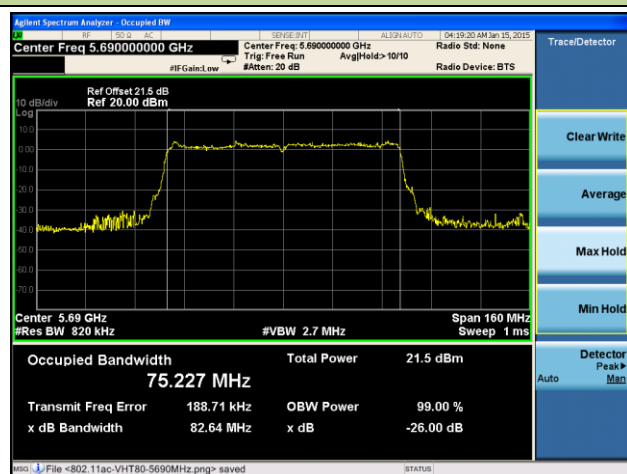

Channel 142 (5710MHz)

Channel 151 (5755MHz)

Channel 159 (5795MHz)

802.11ac-VHT80 26dB Bandwidth & 99% Bandwidth - Ant 2 / Ant 0 + 1 + 2 + 3
Channel 42 (5210MHz)

Channel 58 (5290MHz)

Channel 106 (5530MHz)

Channel 122 (5610MHz)

Channel 138 (5690MHz)

Channel 155 (5775MHz)

802.11a 26dB Bandwidth & 99% Bandwidth - Ant 3 / Ant 0 + 1 + 2 + 3
Channel 36 (5180MHz)

Channel 44 (5220MHz)

Channel 48 (5240MHz)

Channel 52 (5260MHz)

Channel 60 (5300MHz)