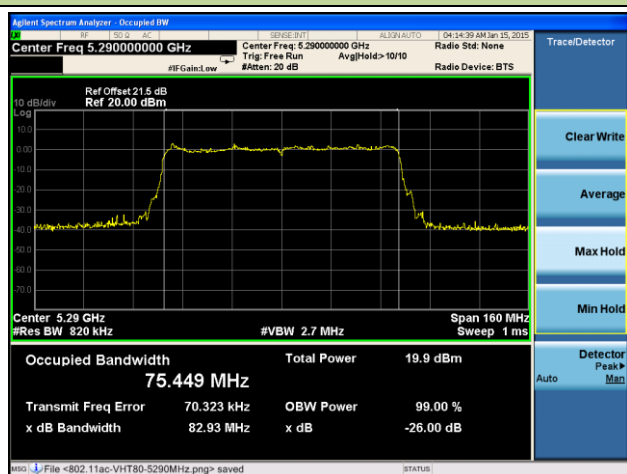

Channel 142 (5710MHz)

Channel 151 (5755MHz)

Channel 159 (5795MHz)

802.11ac-VHT80 26dB Bandwidth & 99% Bandwidth - Ant 2 / Ant 0 + 1 + 2 + 3
Channel 42 (5210MHz)

Channel 58 (5290MHz)

Channel 106 (5530MHz)

Channel 122 (5610MHz)

Channel 138 (5690MHz)

Channel 155 (5775MHz)

802.11a 26dB Bandwidth & 99% Bandwidth - Ant 3 / Ant 0 + 1 + 2 + 3
Channel 36 (5180MHz)

Channel 44 (5220MHz)

Channel 48 (5240MHz)

Channel 52 (5260MHz)

Channel 60 (5300MHz)