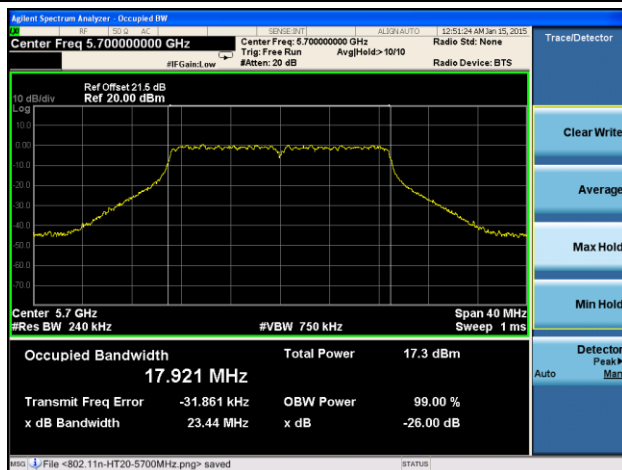

Channel 140 (5700MHz)