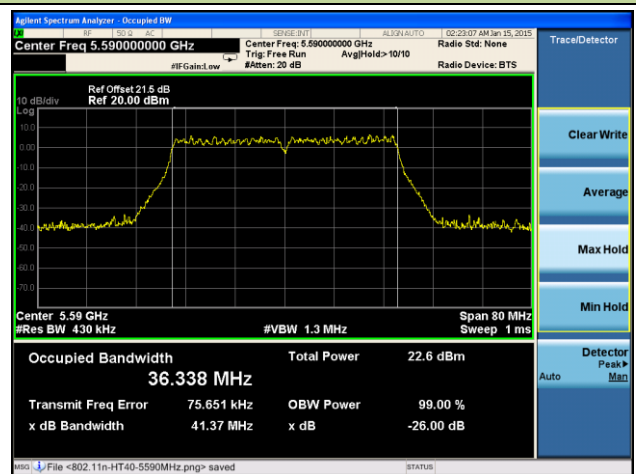

Channel 118 (5590MHz)