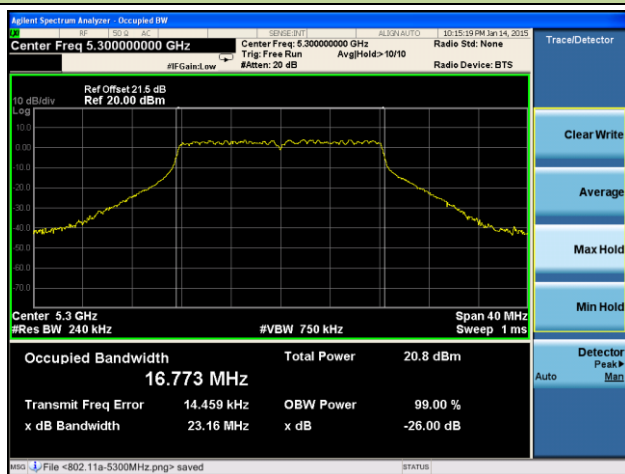

Channel 60 (5300MHz)