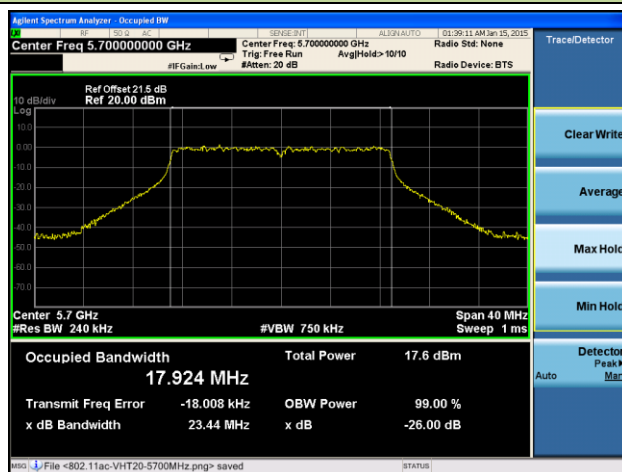

Channel 140 (5700MHz)