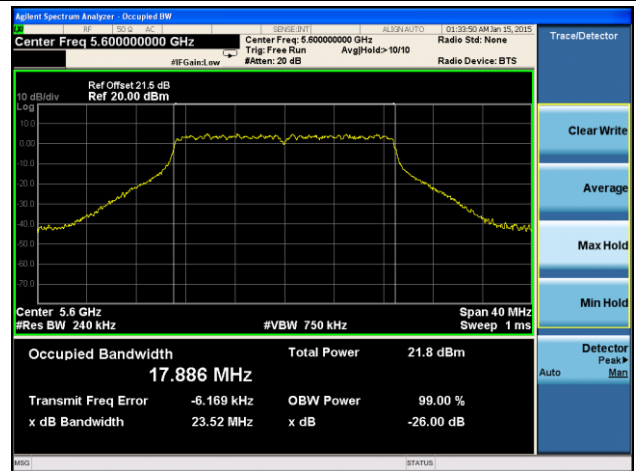

Channel 120 (5600MHz)