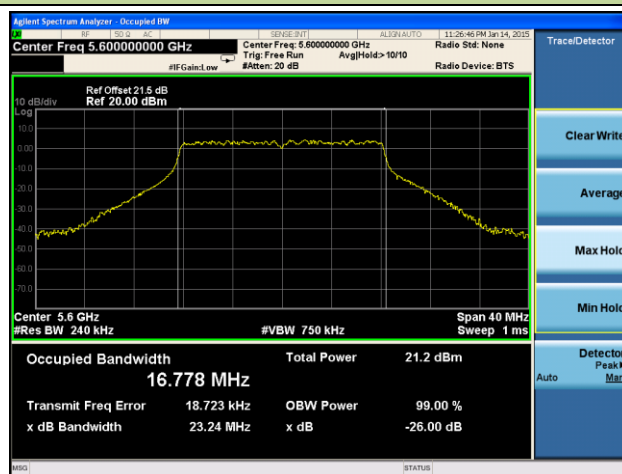

Channel 120 (5600MHz)