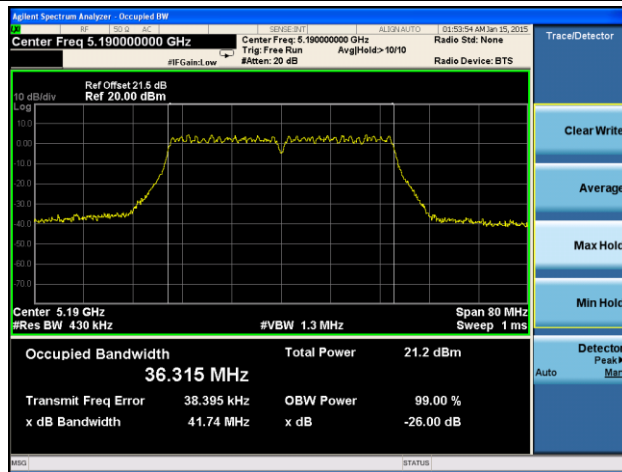

802.11n-HT40 26dB Bandwidth & 99% Bandwidth - Ant 3 / Ant 0 + 1 + 2 + 3

Channel 38 (5190MHz)