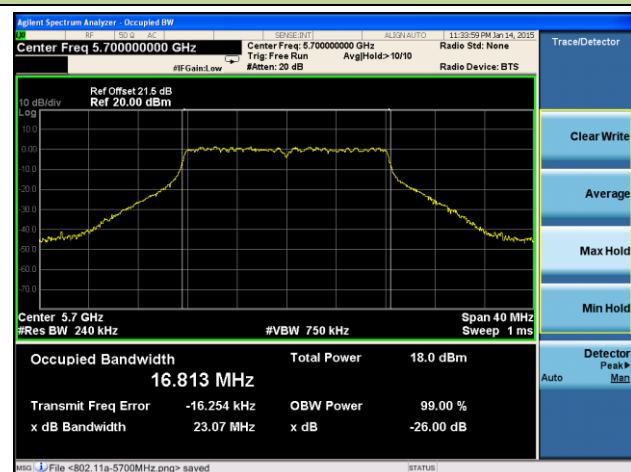

Channel 140 (5700MHz)