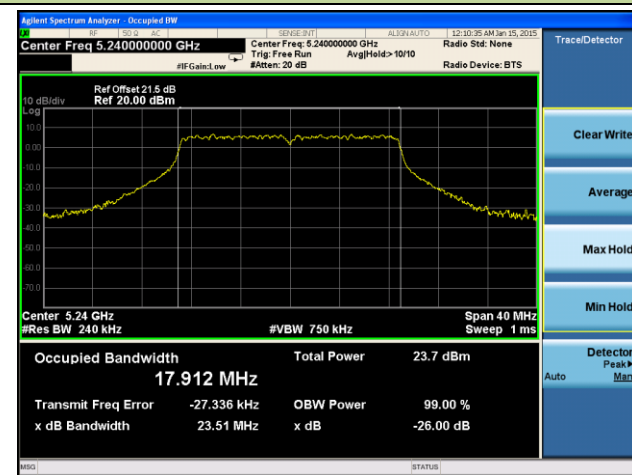

Channel 48 (5240MHz)