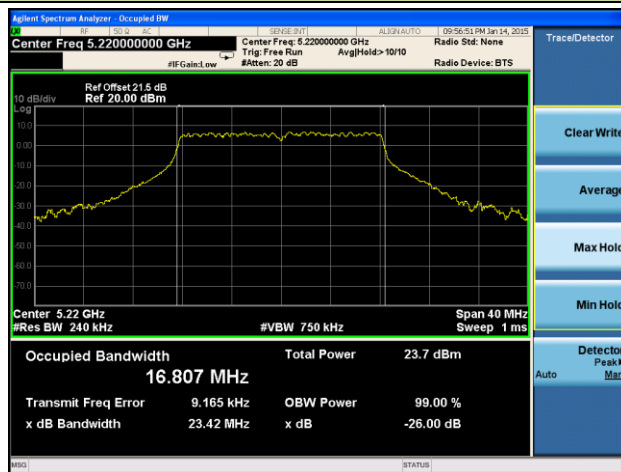

Channel 142 (5710MHz)

Channel 151 (5755MHz)

Channel 159 (5795MHz)

802.11ac-VHT80 26dB Bandwidth & 99% Bandwidth - Ant 2 / Ant 0 + 1 + 2 + 3
Channel 42 (5210MHz)

Channel 58 (5290MHz)

Channel 106 (5530MHz)

Channel 122 (5610MHz)

Channel 138 (5690MHz)

Channel 155 (5775MHz)

802.11a 26dB Bandwidth & 99% Bandwidth - Ant 3 / Ant 0 + 1 + 2 + 3
Channel 36 (5180MHz)

Channel 44 (5220MHz)

Channel 48 (5240MHz)

Channel 52 (5260MHz)

Channel 60 (5300MHz)