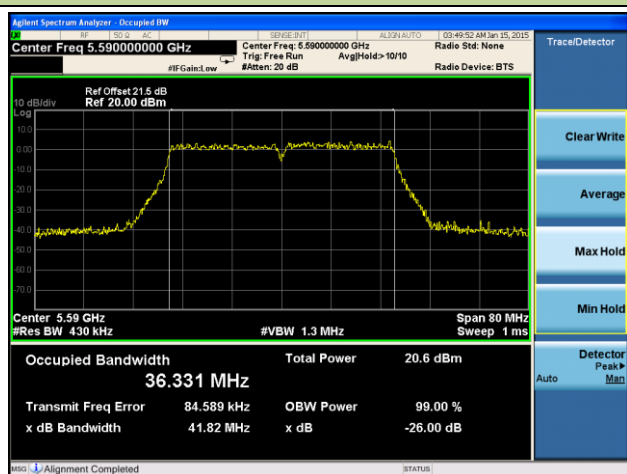

802.11ac-VHT40 26dB Bandwidth & 99% Bandwidth - Ant 2 / Ant 0 + 1 + 2 + 3
Channel 38 (5190MHz)

Channel 46 (5230MHz)

Channel 54 (5270MHz)

Channel 62 (5310MHz)

Channel 102 (5510MHz)

Channel 118 (5590MHz)

Channel 134 (5670MHz)

Channel 142 (5710MHz)

Channel 151 (5755MHz)

Channel 159 (5795MHz)

802.11ac-VHT80 26dB Bandwidth & 99% Bandwidth - Ant 2 / Ant 0 + 1 + 2 + 3
Channel 42 (5210MHz)

Channel 58 (5290MHz)

Channel 106 (5530MHz)

Channel 122 (5610MHz)