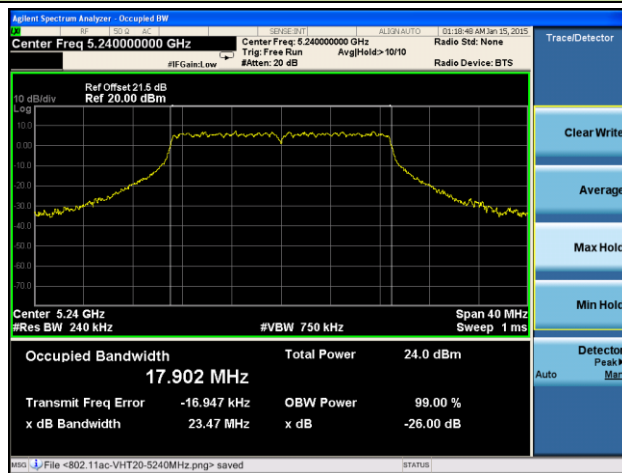

Channel 48 (5240MHz)