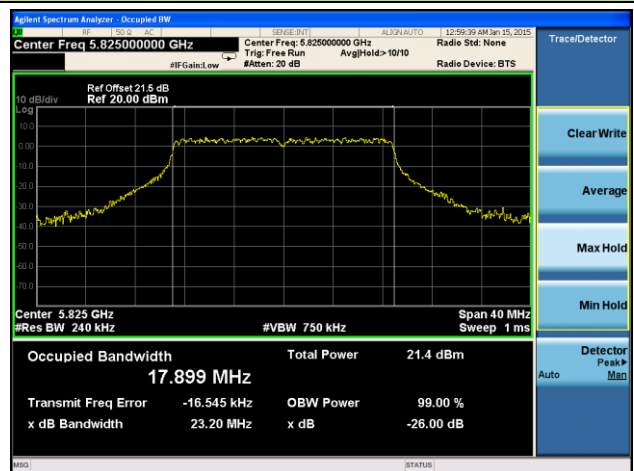

Channel 165 (5825MHz)