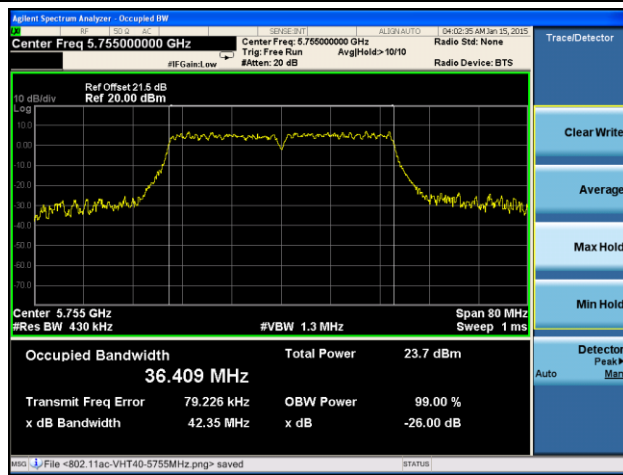

802.11ac-VHT40 26dB Bandwidth & 99% Bandwidth - Ant 2 / Ant 0 + 1 + 2 + 3
Channel 38 (5190MHz)

Channel 46 (5230MHz)

Channel 54 (5270MHz)

Channel 62 (5310MHz)

Channel 102 (5510MHz)

Channel 118 (5590MHz)

Channel 134 (5670MHz)

Channel 142 (5710MHz)

Channel 151 (5755MHz)

Channel 159 (5795MHz)

802.11ac-VHT80 26dB Bandwidth & 99% Bandwidth - Ant 2 / Ant 0 + 1 + 2 + 3
Channel 42 (5210MHz)

Channel 58 (5290MHz)

Channel 106 (5530MHz)

Channel 122 (5610MHz)