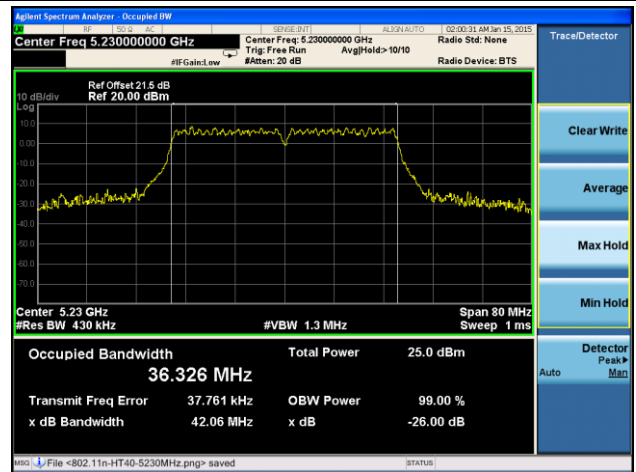

Channel 46 (5230MHz)