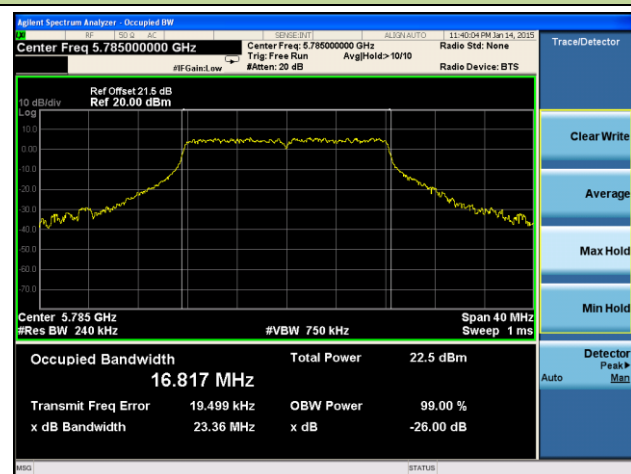

Channel 157 (5785MHz)