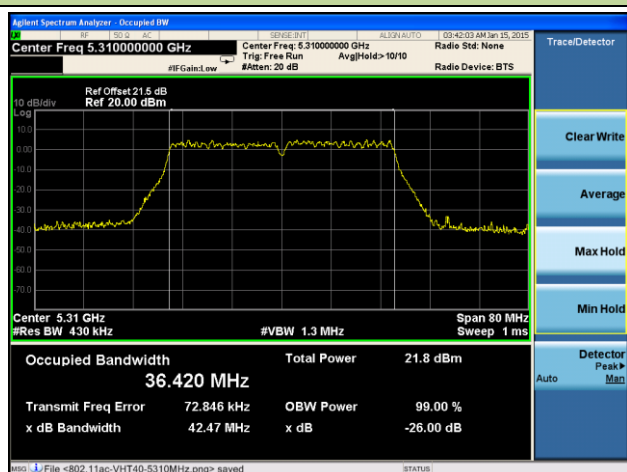

802.11ac-VHT40 26dB Bandwidth & 99% Bandwidth - Ant 2 / Ant 0 + 1 + 2 + 3
Channel 38 (5190MHz)

Channel 46 (5230MHz)

Channel 54 (5270MHz)

Channel 62 (5310MHz)

Channel 102 (5510MHz)

Channel 118 (5590MHz)

Channel 134 (5670MHz)

Channel 142 (5710MHz)

Channel 151 (5755MHz)

Channel 159 (5795MHz)

802.11ac-VHT80 26dB Bandwidth & 99% Bandwidth - Ant 2 / Ant 0 + 1 + 2 + 3
Channel 42 (5210MHz)

Channel 58 (5290MHz)

Channel 106 (5530MHz)

Channel 122 (5610MHz)