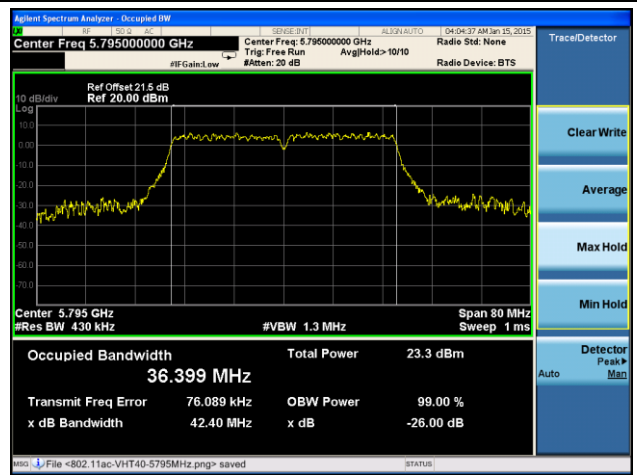

802.11ac-VHT40 26dB Bandwidth & 99% Bandwidth - Ant 2 / Ant 0 + 1 + 2 + 3
Channel 38 (5190MHz)

Channel 46 (5230MHz)

Channel 54 (5270MHz)

Channel 62 (5310MHz)

Channel 102 (5510MHz)

Channel 118 (5590MHz)

Channel 134 (5670MHz)

Channel 142 (5710MHz)

Channel 151 (5755MHz)

Channel 159 (5795MHz)

802.11ac-VHT80 26dB Bandwidth & 99% Bandwidth - Ant 2 / Ant 0 + 1 + 2 + 3
Channel 42 (5210MHz)

Channel 58 (5290MHz)

Channel 106 (5530MHz)

Channel 122 (5610MHz)