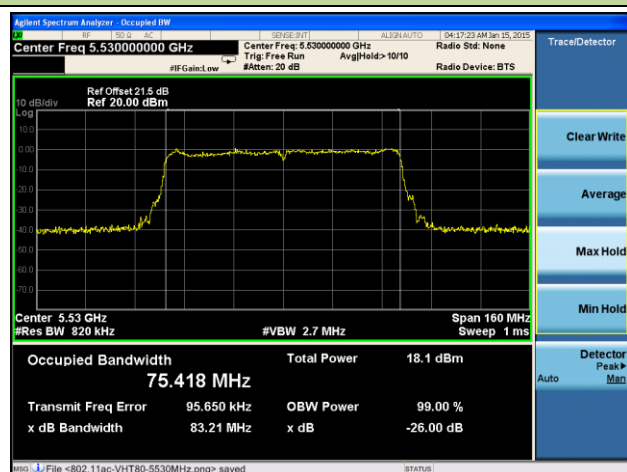

Channel 142 (5710MHz)

Channel 151 (5755MHz)

Channel 159 (5795MHz)

802.11ac-VHT80 26dB Bandwidth & 99% Bandwidth - Ant 2 / Ant 0 + 1 + 2 + 3
Channel 42 (5210MHz)

Channel 58 (5290MHz)

Channel 106 (5530MHz)

Channel 122 (5610MHz)