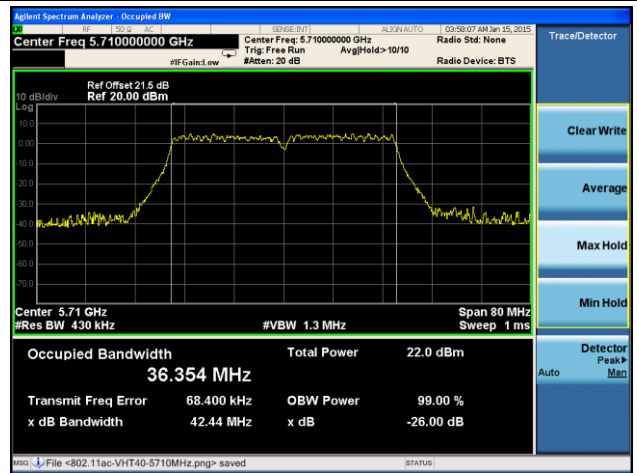

802.11ac-VHT40 26dB Bandwidth & 99% Bandwidth - Ant 2 / Ant 0 + 1 + 2 + 3
Channel 38 (5190MHz)

Channel 46 (5230MHz)

Channel 54 (5270MHz)

Channel 62 (5310MHz)

Channel 102 (5510MHz)

Channel 118 (5590MHz)

Channel 134 (5670MHz)

Channel 142 (5710MHz)

Channel 151 (5755MHz)

Channel 159 (5795MHz)

802.11ac-VHT80 26dB Bandwidth & 99% Bandwidth - Ant 2 / Ant 0 + 1 + 2 + 3
Channel 42 (5210MHz)

Channel 58 (5290MHz)

Channel 106 (5530MHz)

Channel 122 (5610MHz)