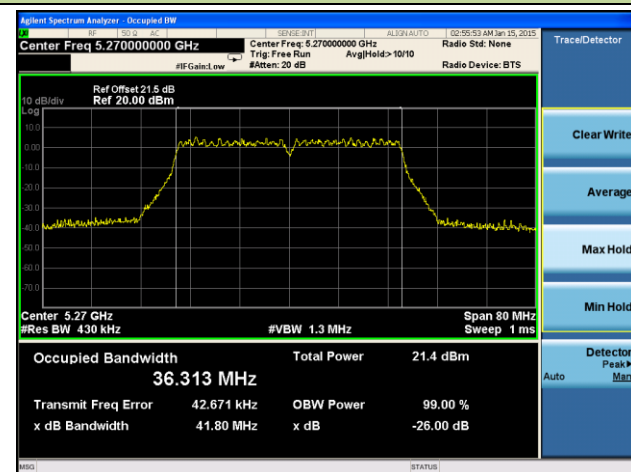

Channel 144 (5720MHz)

Channel 149 (5745MHz)

Channel 157 (5785MHz)

Channel 165 (5825MHz)

802.11ac-VHT40 26dB Bandwidth & 99% Bandwidth - Ant 3 / Ant 0 + 1 + 2 + 3

Channel 38 (5190MHz)

Channel 46 (5230MHz)

Channel 54 (5270MHz)

Channel 62 (5310MHz)

Channel 102 (5510MHz)

Channel 118 (5590MHz)

Channel 134 (5670MHz)

Channel 142 (5710MHz)

Channel 151 (5755MHz)

Channel 159 (5795MHz)