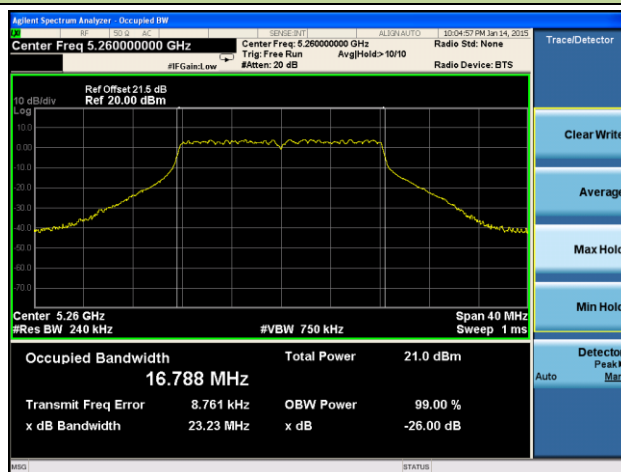

Channel 142 (5710MHz)

Channel 151 (5755MHz)

Channel 159 (5795MHz)

802.11ac-VHT80 26dB Bandwidth & 99% Bandwidth - Ant 2 / Ant 0 + 1 + 2 + 3
Channel 42 (5210MHz)

Channel 58 (5290MHz)

Channel 106 (5530MHz)

Channel 122 (5610MHz)

Channel 138 (5690MHz)

Channel 155 (5775MHz)

802.11a 26dB Bandwidth & 99% Bandwidth - Ant 3 / Ant 0 + 1 + 2 + 3
Channel 36 (5180MHz)

Channel 44 (5220MHz)

Channel 48 (5240MHz)

Channel 52 (5260MHz)

Channel 60 (5300MHz)