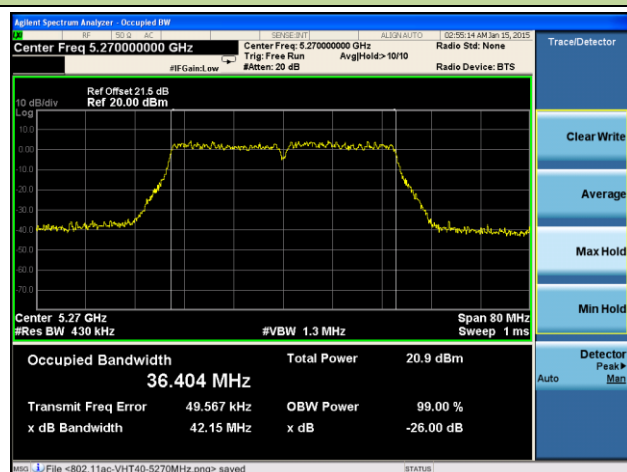

802.11ac-VHT40 26dB Bandwidth & 99% Bandwidth - Ant 2 / Ant 0 + 1 + 2 + 3
Channel 38 (5190MHz)

Channel 46 (5230MHz)

Channel 54 (5270MHz)

Channel 62 (5310MHz)

Channel 102 (5510MHz)

Channel 118 (5590MHz)

Channel 134 (5670MHz)

Channel 142 (5710MHz)

Channel 151 (5755MHz)

Channel 159 (5795MHz)

802.11ac-VHT80 26dB Bandwidth & 99% Bandwidth - Ant 2 / Ant 0 + 1 + 2 + 3
Channel 42 (5210MHz)

Channel 58 (5290MHz)

Channel 106 (5530MHz)

Channel 122 (5610MHz)