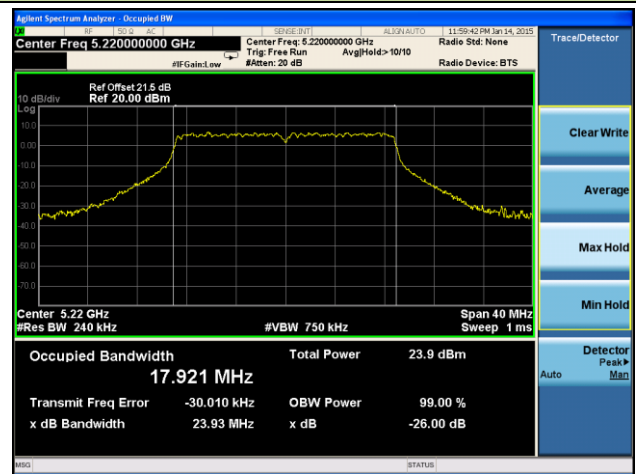

Channel 44 (5220MHz)