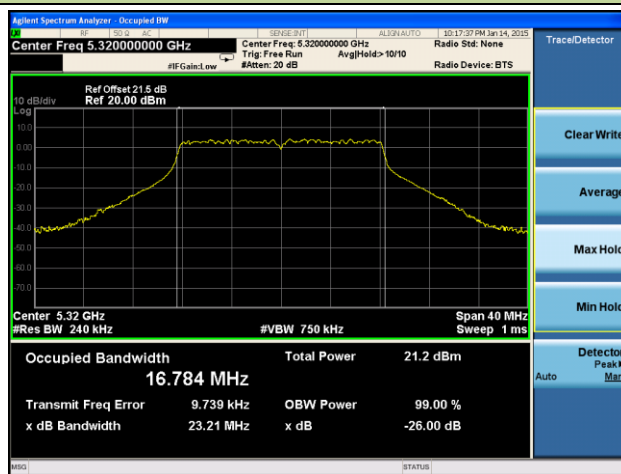

Channel 64 (5320MHz)