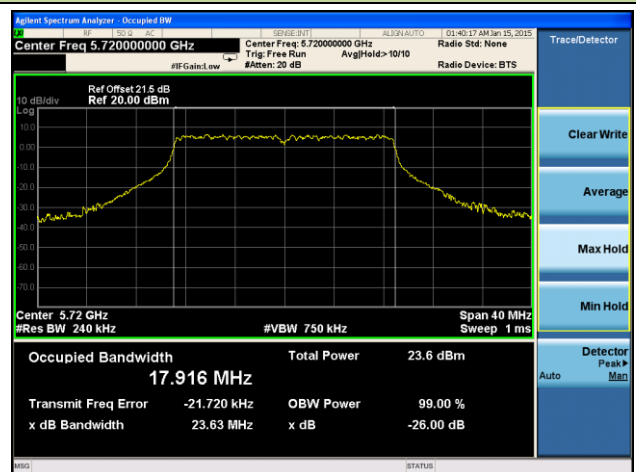

Channel 144 (5720MHz)