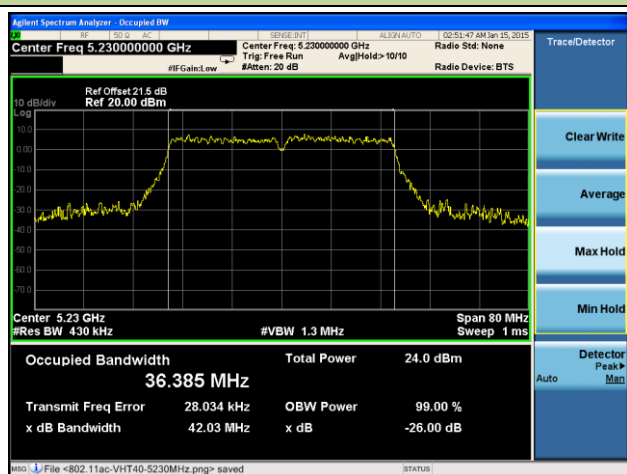

802.11ac-VHT40 26dB Bandwidth & 99% Bandwidth - Ant 2 / Ant 0 + 1 + 2 + 3
Channel 38 (5190MHz)

Channel 46 (5230MHz)

Channel 54 (5270MHz)

Channel 62 (5310MHz)

Channel 102 (5510MHz)

Channel 118 (5590MHz)

Channel 134 (5670MHz)

Channel 142 (5710MHz)

Channel 151 (5755MHz)

Channel 159 (5795MHz)

802.11ac-VHT80 26dB Bandwidth & 99% Bandwidth - Ant 2 / Ant 0 + 1 + 2 + 3
Channel 42 (5210MHz)

Channel 58 (5290MHz)

Channel 106 (5530MHz)

Channel 122 (5610MHz)