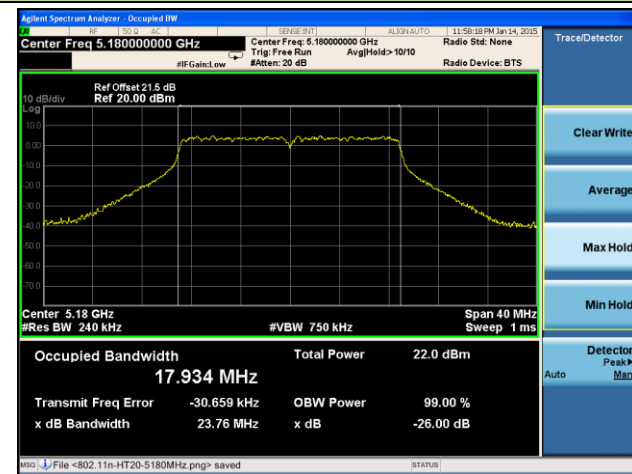

802.11n-HT20 26dB Bandwidth & 99% Bandwidth - Ant 3 / Ant 0 + 1 + 2 + 3

Channel 36 (5180MHz)