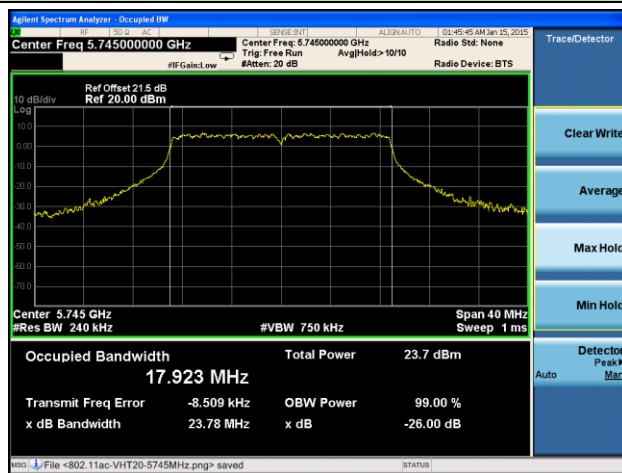

Channel 149 (5745MHz)