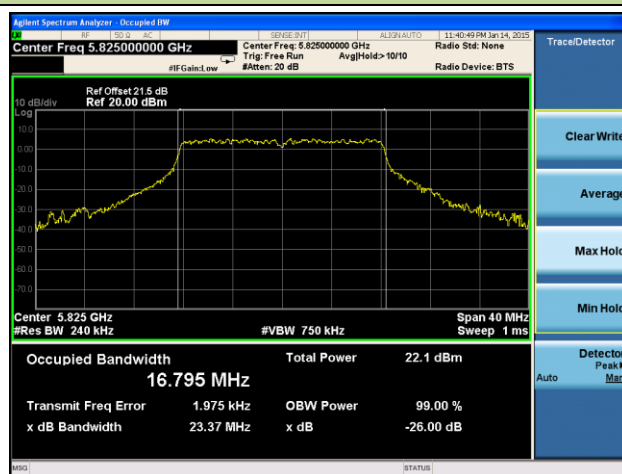

Channel 165 (5825MHz)