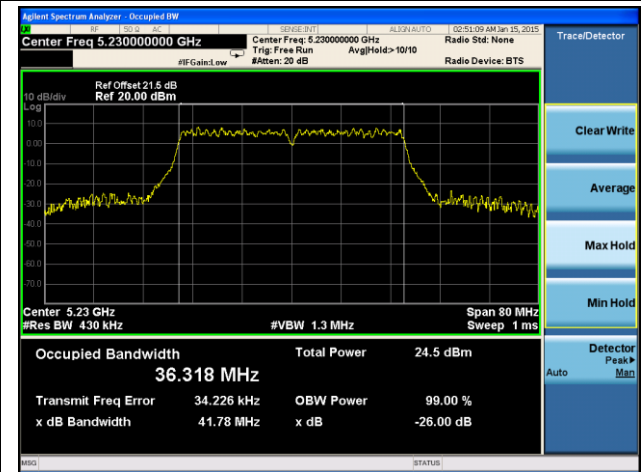

Channel 144 (5720MHz)

Channel 149 (5745MHz)

Channel 157 (5785MHz)

Channel 165 (5825MHz)

802.11ac-VHT40 26dB Bandwidth & 99% Bandwidth - Ant 3 / Ant 0 + 1 + 2 + 3

Channel 38 (5190MHz)

Channel 46 (5230MHz)

Channel 54 (5270MHz)

Channel 62 (5310MHz)

Channel 102 (5510MHz)

Channel 118 (5590MHz)

Channel 134 (5670MHz)

Channel 142 (5710MHz)

Channel 151 (5755MHz)

Channel 159 (5795MHz)