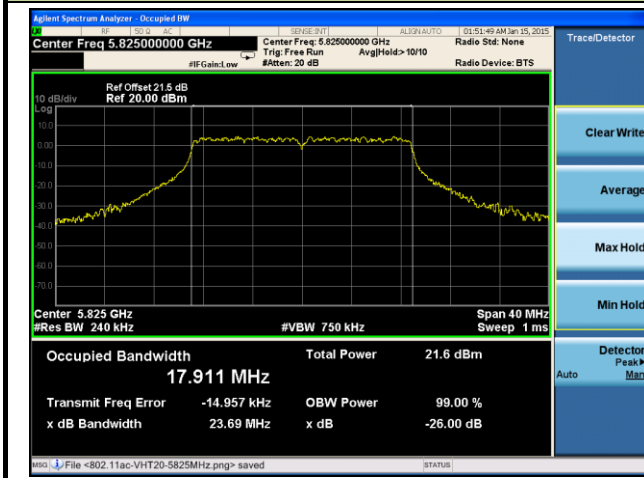

Channel 165 (5825MHz)