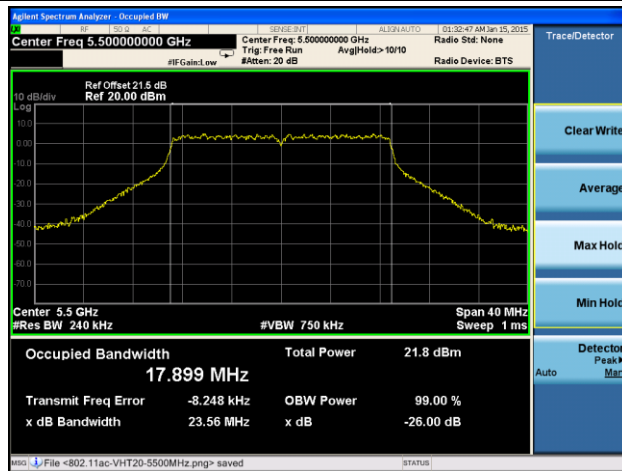

Channel 100 (5500MHz)