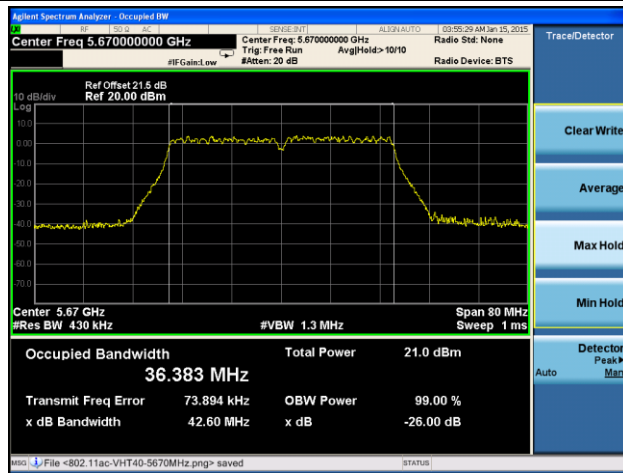

802.11ac-VHT40 26dB Bandwidth & 99% Bandwidth - Ant 2 / Ant 0 + 1 + 2 + 3
Channel 38 (5190MHz)

Channel 46 (5230MHz)

Channel 54 (5270MHz)

Channel 62 (5310MHz)

Channel 102 (5510MHz)

Channel 118 (5590MHz)

Channel 134 (5670MHz)

Channel 142 (5710MHz)

Channel 151 (5755MHz)

Channel 159 (5795MHz)

802.11ac-VHT80 26dB Bandwidth & 99% Bandwidth - Ant 2 / Ant 0 + 1 + 2 + 3
Channel 42 (5210MHz)

Channel 58 (5290MHz)

Channel 106 (5530MHz)

Channel 122 (5610MHz)