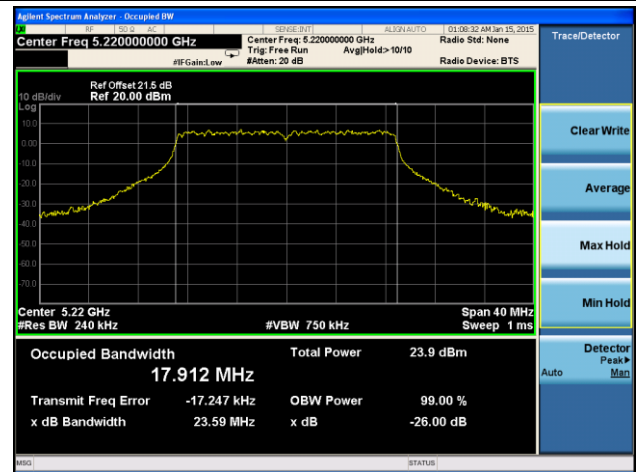

Channel 44 (5220MHz)