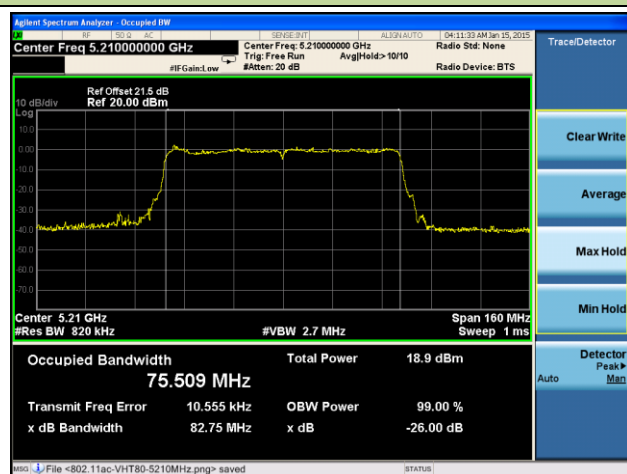

Channel 142 (5710MHz)

Channel 151 (5755MHz)

Channel 159 (5795MHz)

802.11ac-VHT80 26dB Bandwidth & 99% Bandwidth - Ant 2 / Ant 0 + 1 + 2 + 3
Channel 42 (5210MHz)

Channel 58 (5290MHz)

Channel 106 (5530MHz)

Channel 122 (5610MHz)

Channel 138 (5690MHz)

Channel 155 (5775MHz)

802.11a 26dB Bandwidth & 99% Bandwidth - Ant 3 / Ant 0 + 1 + 2 + 3
Channel 36 (5180MHz)

Channel 44 (5220MHz)

Channel 48 (5240MHz)

Channel 52 (5260MHz)

Channel 60 (5300MHz)