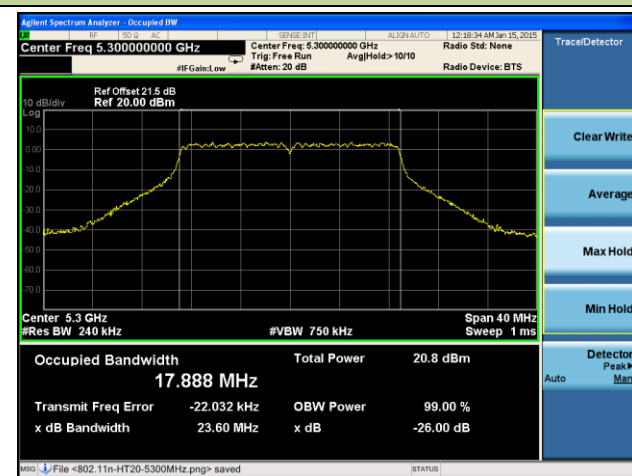

Channel 60 (5300MHz)