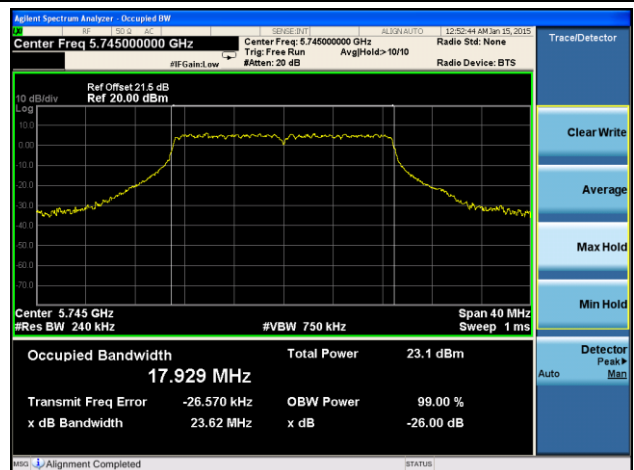

Channel 149 (5745MHz)