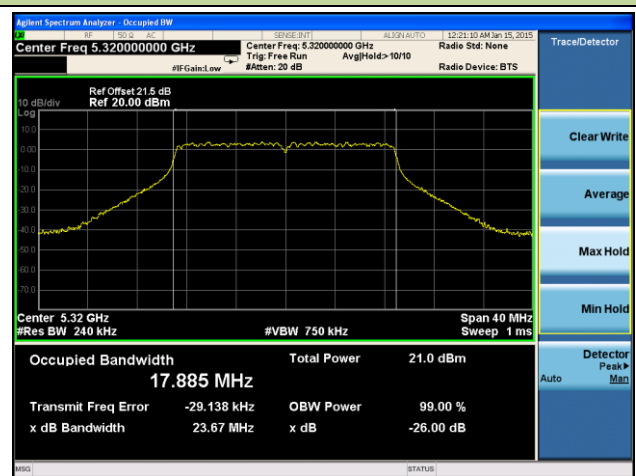

Channel 64 (5320MHz)