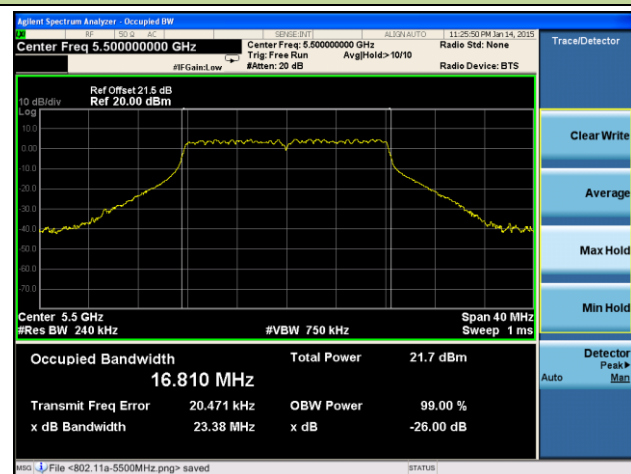

Channel 100 (5500MHz)