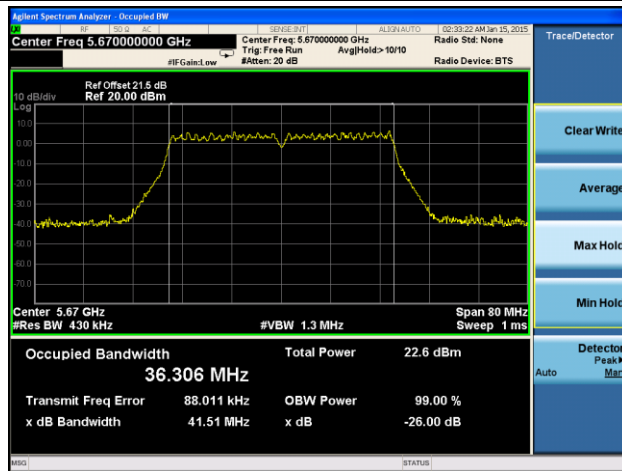

Channel 134 (5670MHz)