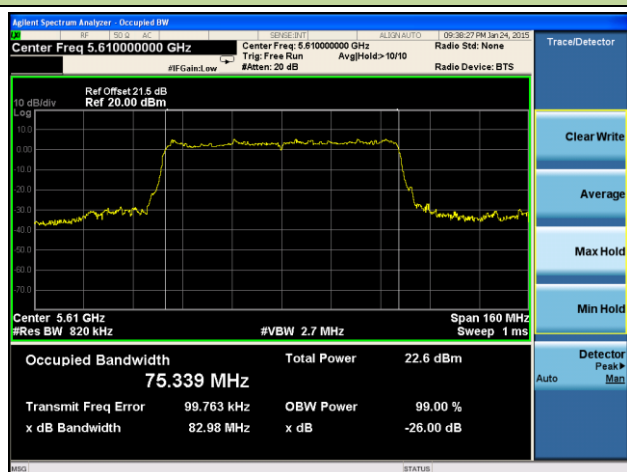

Channel 142 (5710MHz)

Channel 151 (5755MHz)

Channel 159 (5795MHz)

802.11ac-VHT80 26dB Bandwidth & 99% Bandwidth - Ant 2 / Ant 0 + 1 + 2 + 3
Channel 42 (5210MHz)

Channel 58 (5290MHz)

Channel 106 (5530MHz)

Channel 122 (5610MHz)

Channel 138 (5690MHz)

Channel 155 (5775MHz)

802.11a 26dB Bandwidth & 99% Bandwidth - Ant 3 / Ant 0 + 1 + 2 + 3
Channel 36 (5180MHz)

Channel 44 (5220MHz)

Channel 48 (5240MHz)

Channel 52 (5260MHz)

Channel 60 (5300MHz)