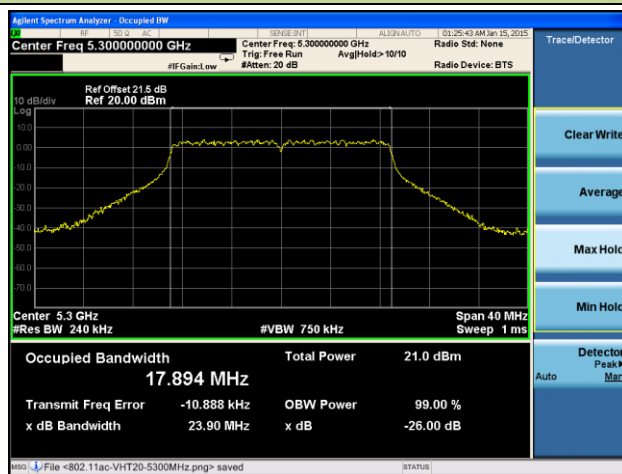

Channel 60 (5300MHz)