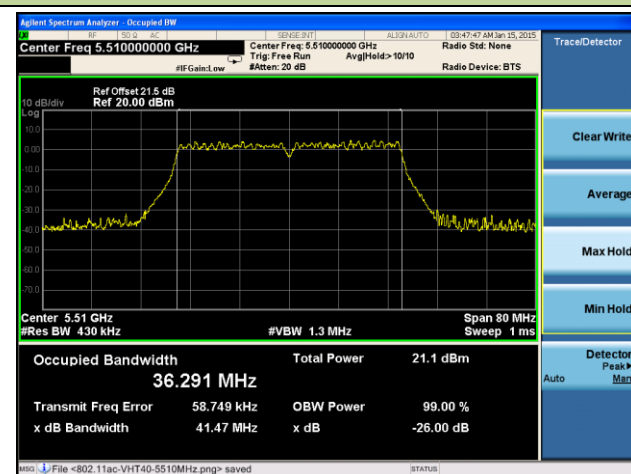

Channel 144 (5720MHz)

Channel 149 (5745MHz)

Channel 157 (5785MHz)

Channel 165 (5825MHz)

802.11ac-VHT40 26dB Bandwidth & 99% Bandwidth - Ant 3 / Ant 0 + 1 + 2 + 3

Channel 38 (5190MHz)

Channel 46 (5230MHz)

Channel 54 (5270MHz)

Channel 62 (5310MHz)

Channel 102 (5510MHz)

Channel 118 (5590MHz)

Channel 134 (5670MHz)

Channel 142 (5710MHz)

Channel 151 (5755MHz)

Channel 159 (5795MHz)