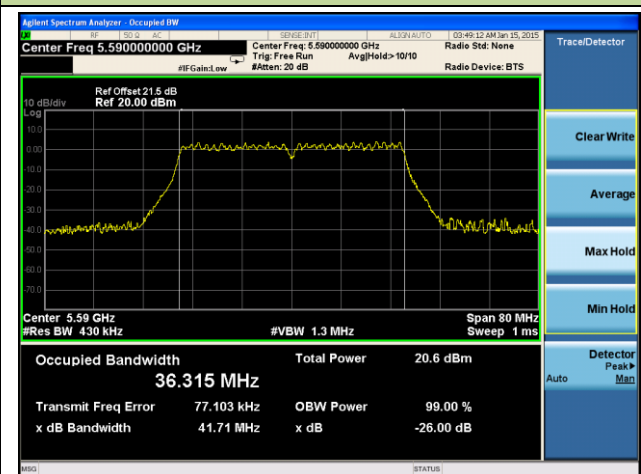

Channel 144 (5720MHz)

Channel 149 (5745MHz)

Channel 157 (5785MHz)

Channel 165 (5825MHz)

802.11ac-VHT40 26dB Bandwidth & 99% Bandwidth - Ant 3 / Ant 0 + 1 + 2 + 3

Channel 38 (5190MHz)

Channel 46 (5230MHz)

Channel 54 (5270MHz)

Channel 62 (5310MHz)

Channel 102 (5510MHz)

Channel 118 (5590MHz)

Channel 134 (5670MHz)

Channel 142 (5710MHz)

Channel 151 (5755MHz)

Channel 159 (5795MHz)