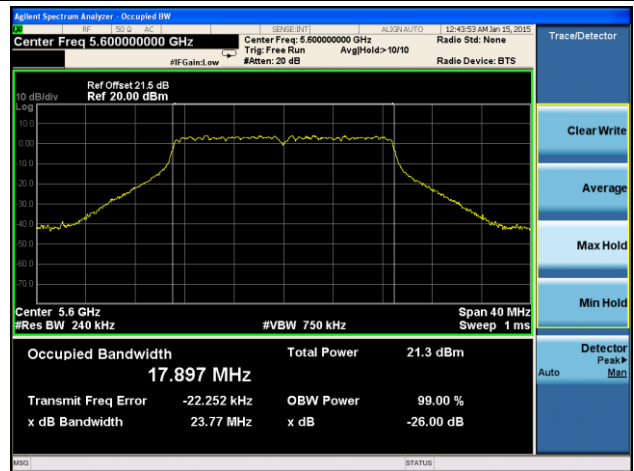

Channel 120 (5600MHz)