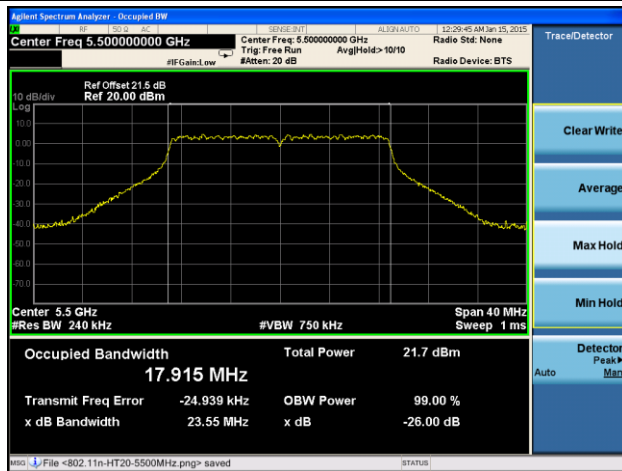

Channel 100 (5500MHz)