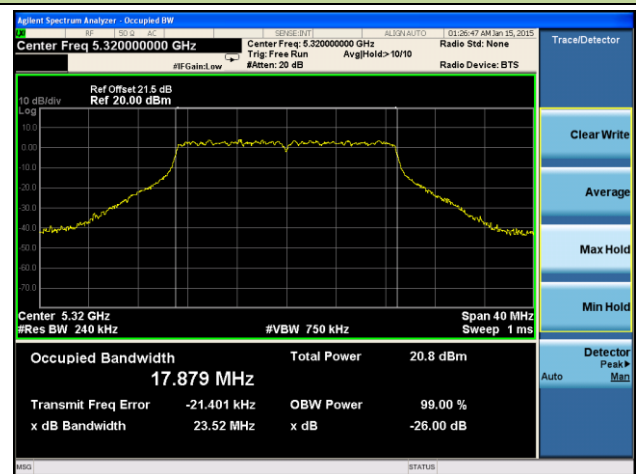

Channel 64 (5320MHz)