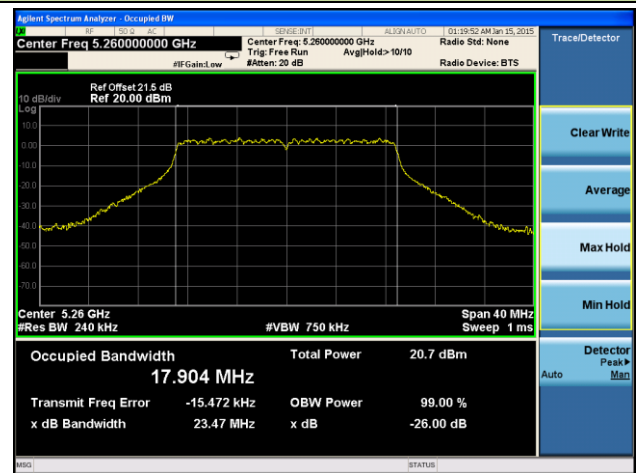

Channel 52 (5260MHz)