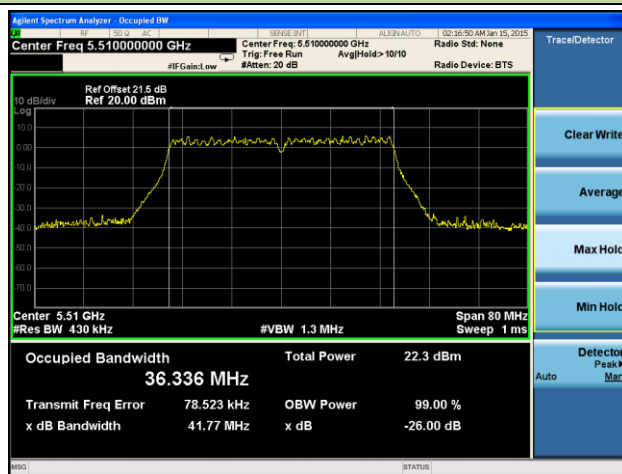

Channel 102 (5510MHz)