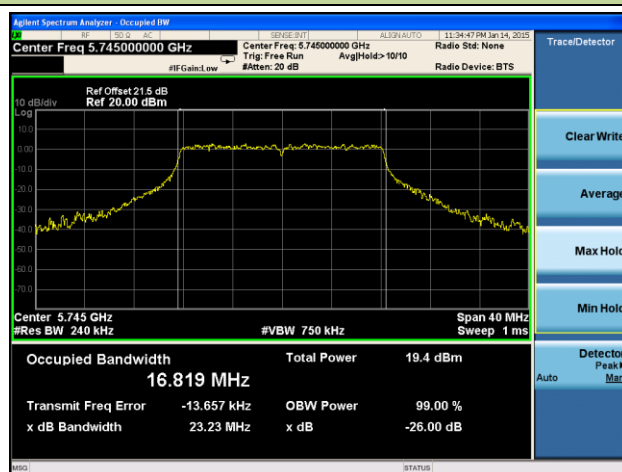

Channel 149 (5745MHz)