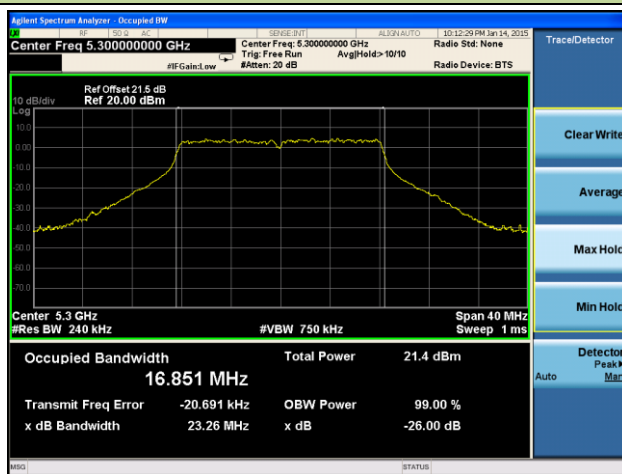

Channel 60 (5300MHz)