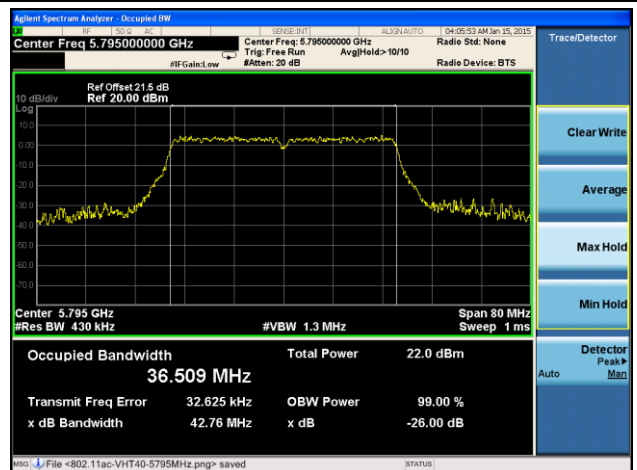

Channel 134 (5670MHz)

Channel 142 (5710MHz)

Channel 151 (5755MHz)

Channel 159 (5795MHz)

802.11ac-VHT80 26dB Bandwidth & 99% Bandwidth - Ant 0 / Ant 0 + 1 + 2 + 3
Channel 42 (5210MHz)

Channel 58 (5290MHz)

Channel 106 (5530MHz)