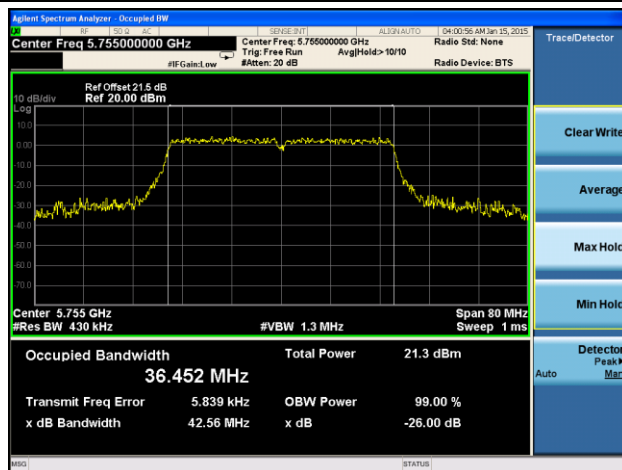

Channel 165 (5825MHz)

802.11ac-VHT40 26dB Bandwidth & 99% Bandwidth - Ant 0 / Ant 0 + 1 + 2 + 3
Channel 38 (5190MHz)

Channel 46 (5230MHz)

Channel 54 (5270MHz)

Channel 62 (5310MHz)

Channel 102 (5510MHz)

Channel 118 (5590MHz)

Channel 134 (5670MHz)

Channel 142 (5710MHz)

Channel 151 (5755MHz)

Channel 159 (5795MHz)

802.11ac-VHT80 26dB Bandwidth & 99% Bandwidth - Ant 0 / Ant 0 + 1 + 2 + 3
Channel 42 (5210MHz)

Channel 58 (5290MHz)

Channel 106 (5530MHz)