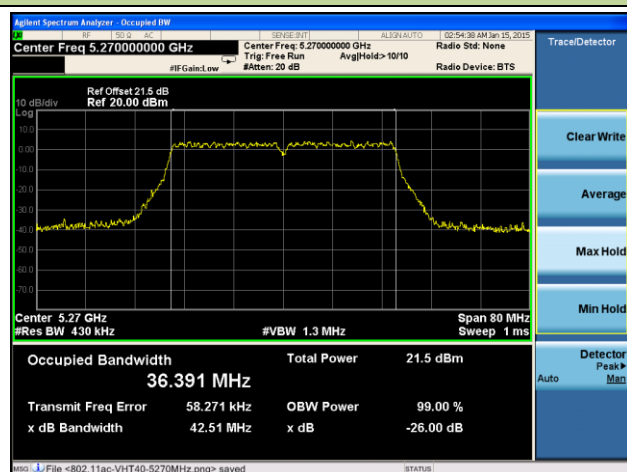

Channel 144 (5720MHz)

Channel 149 (5745MHz)

Channel 157 (5785MHz)

Channel 165 (5825MHz)

802.11ac-VHT40 26dB Bandwidth & 99% Bandwidth - Ant 1 / Ant 0 + 1 + 2 + 3
Channel 38 (5190MHz)

Channel 46 (5230MHz)

Channel 54 (5270MHz)

Channel 62 (5310MHz)

Channel 102 (5510MHz)

Channel 118 (5590MHz)
