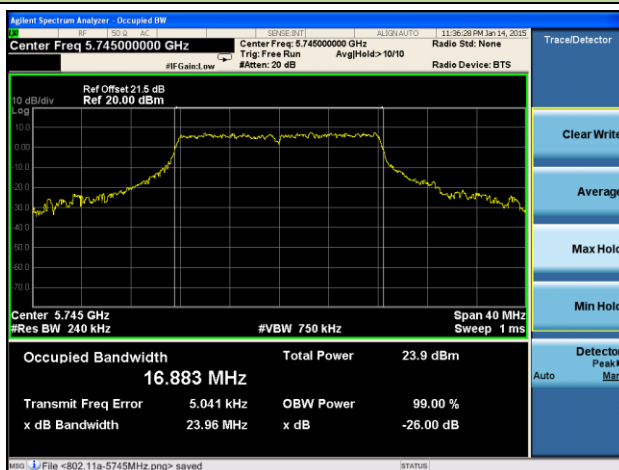

Channel 149 (5745MHz)