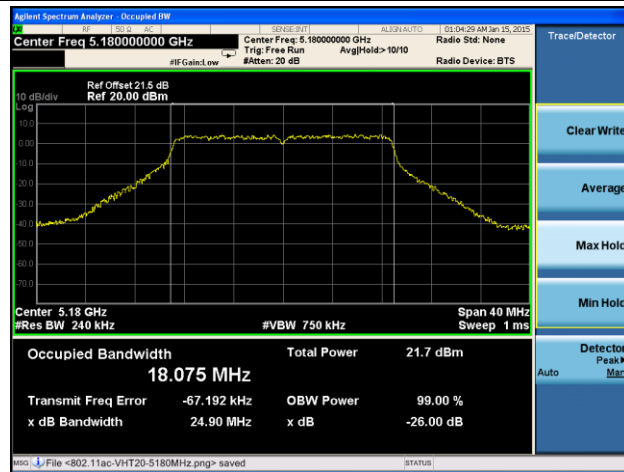

Channel 54 (5270MHz)

Channel 62 (5310MHz)

Channel 102 (5510MHz)

Channel 118 (5590MHz)

Channel 134 (5670MHz)

Channel 151 (5755 MHz)

Channel 159 (5795 MHz)

802.11ac-VHT20 26dB Bandwidth & 99% Bandwidth - Ant 1 / Ant 0 + 1 + 2 + 3
Channel 36 (5180MHz)