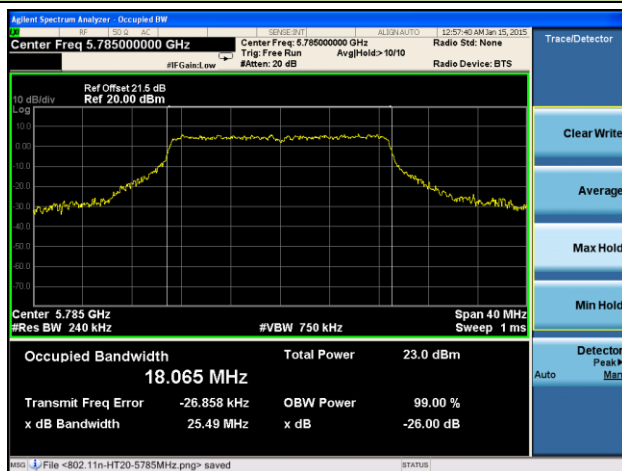

Channel 120 (5600MHz)

Channel 140 (5700MHz)

Channel 149 (5745MHz)

Channel 157 (5785MHz)

Channel 165 (5825MHz)

802.11n-HT40 26dB Bandwidth & 99% Bandwidth - Ant 1 / Ant 0 + 1 + 2 + 3
Channel 38 (5190MHz)

Channel 46 (5230MHz)