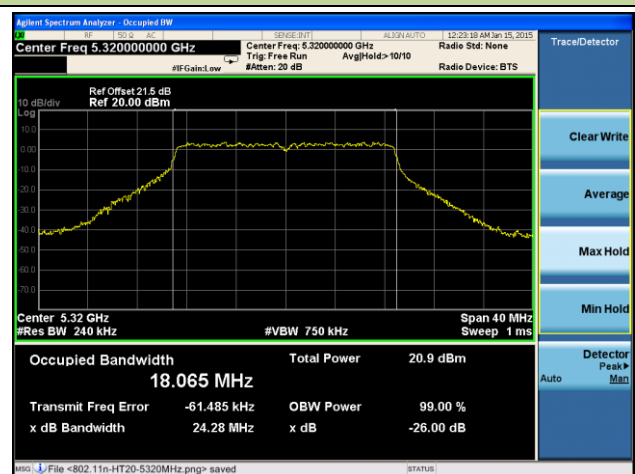

Channel 64 (5320MHz)