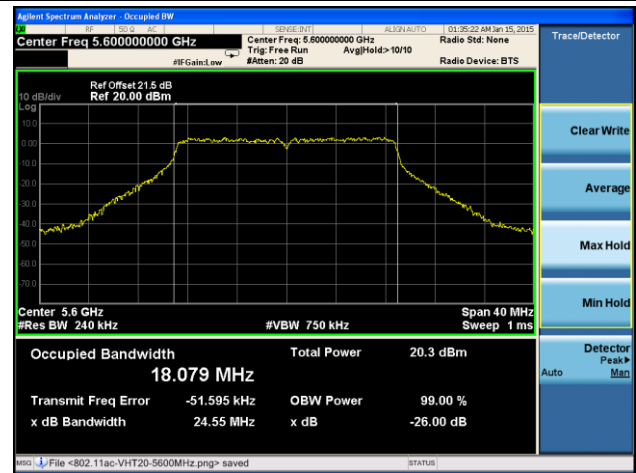

Channel 120 (5600MHz)