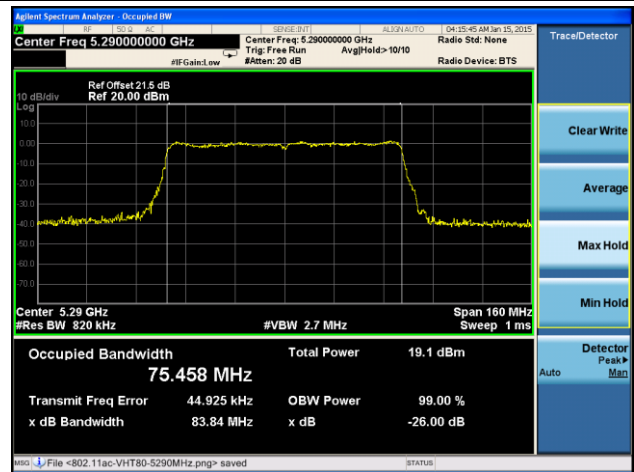

Channel 134 (5670MHz)

Channel 142 (5710MHz)

Channel 151 (5755MHz)

Channel 159 (5795MHz)

802.11ac-VHT80 26dB Bandwidth & 99% Bandwidth - Ant 0 / Ant 0 + 1 + 2 + 3
Channel 42 (5210MHz)

Channel 58 (5290MHz)

Channel 106 (5530MHz)