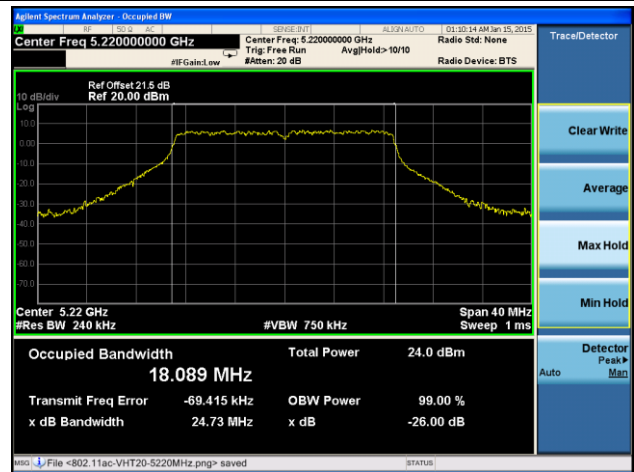

Channel 44 (5220MHz)