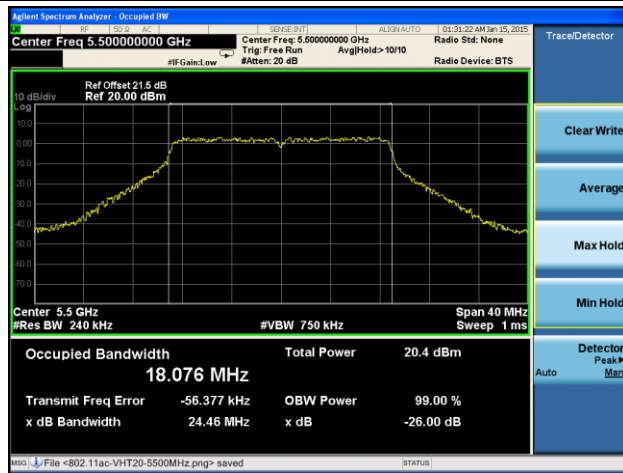

Channel 100 (5500MHz)