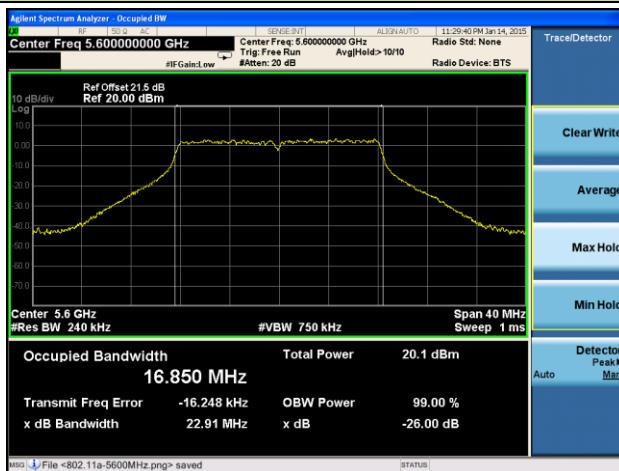

Channel 120 (5600MHz)