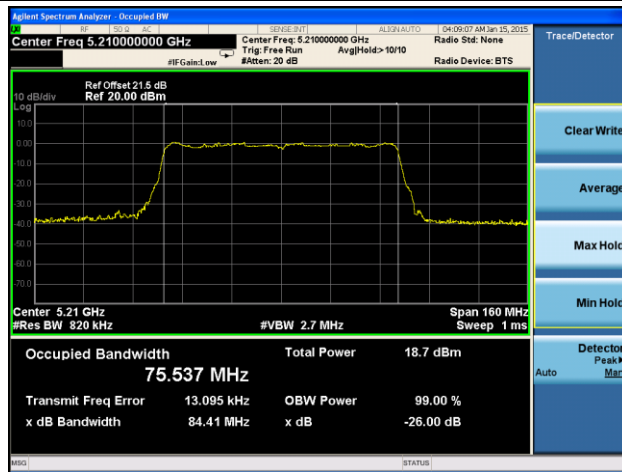

Channel 134 (5670MHz)

Channel 142 (5710MHz)

Channel 151 (5755MHz)

Channel 159 (5795MHz)

802.11ac-VHT80 26dB Bandwidth & 99% Bandwidth - Ant 0 / Ant 0 + 1 + 2 + 3
Channel 42 (5210MHz)

Channel 58 (5290MHz)

Channel 106 (5530MHz)