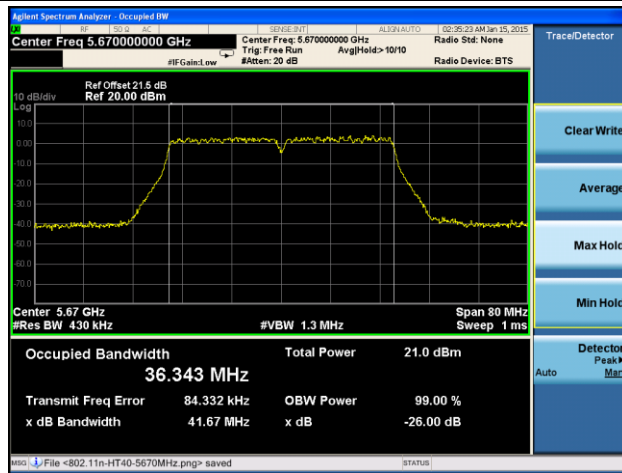

Channel 134 (5670MHz)