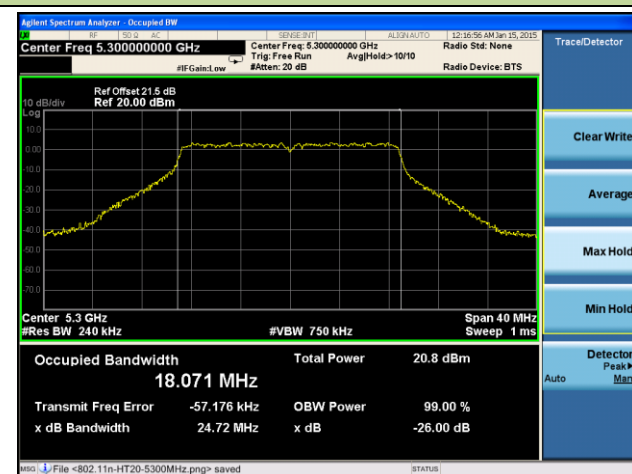

Channel 60 (5300MHz)