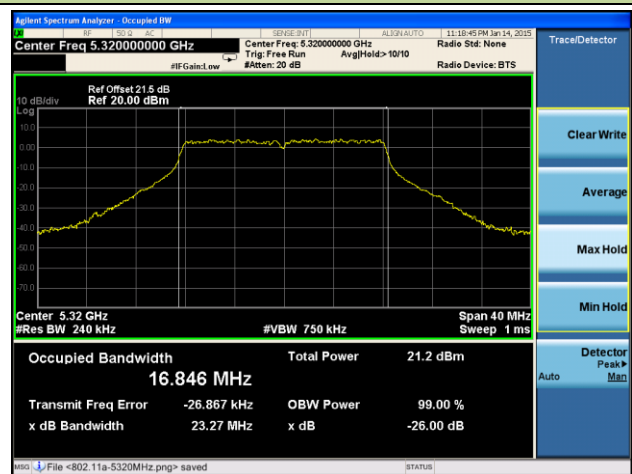

Channel 64 (5320MHz)