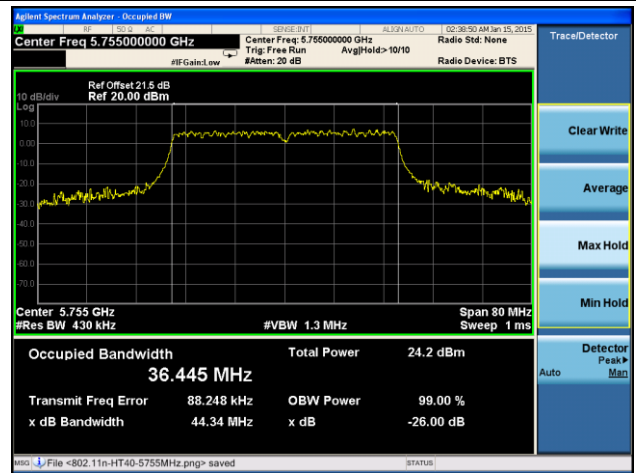

Channel 120 (5600MHz)

Channel 140 (5700MHz)

Channel 149 (5745MHz)

Channel 157 (5785MHz)

Channel 165 (5825MHz)

802.11n-HT40 26dB Bandwidth & 99% Bandwidth - Ant 1 / Ant 0 + 1 + 2 + 3
Channel 38 (5190MHz)

Channel 46 (5230MHz)

Channel 54 (5270MHz)

Channel 62 (5310MHz)

Channel 102 (5510MHz)

Channel 118 (5590MHz)

Channel 134 (5670MHz)

Channel 151 (5755 MHz)

Channel 159 (5795 MHz)

802.11ac-VHT20 26dB Bandwidth & 99% Bandwidth - Ant 1 / Ant 0 + 1 + 2 + 3
Channel 36 (5180MHz)