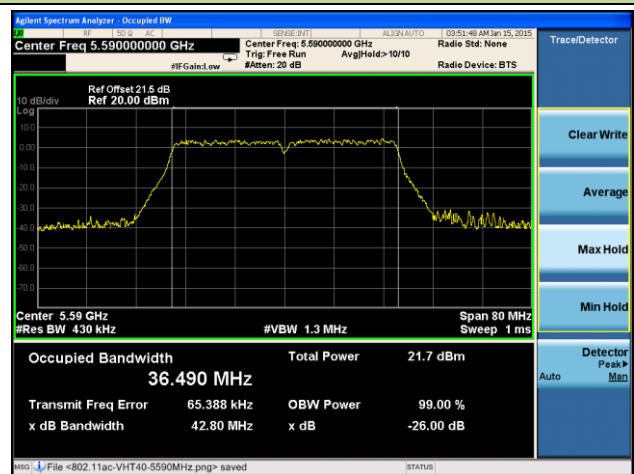

Channel 165 (5825MHz)

802.11ac-VHT40 26dB Bandwidth & 99% Bandwidth - Ant 0 / Ant 0 + 1 + 2 + 3
Channel 38 (5190MHz)

Channel 46 (5230MHz)

Channel 54 (5270MHz)

Channel 62 (5310MHz)

Channel 102 (5510MHz)

Channel 118 (5590MHz)

Channel 134 (5670MHz)

Channel 142 (5710MHz)

Channel 151 (5755MHz)

Channel 159 (5795MHz)

802.11ac-VHT80 26dB Bandwidth & 99% Bandwidth - Ant 0 / Ant 0 + 1 + 2 + 3
Channel 42 (5210MHz)

Channel 58 (5290MHz)

Channel 106 (5530MHz)