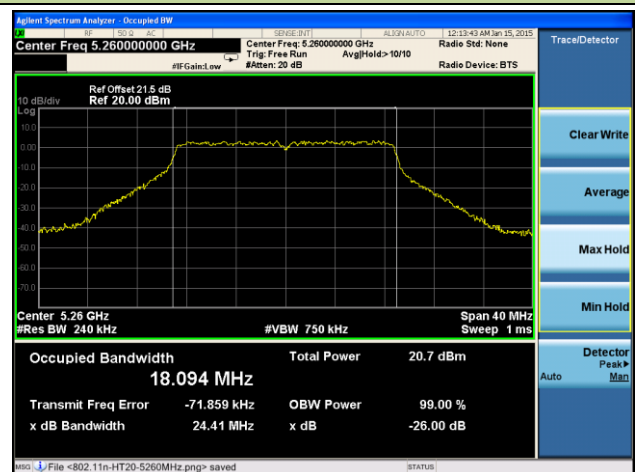

Channel 52 (5260MHz)