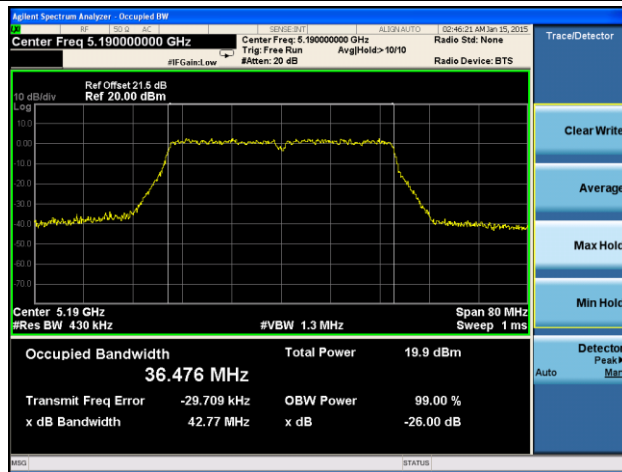

Channel 165 (5825MHz)

802.11ac-VHT40 26dB Bandwidth & 99% Bandwidth - Ant 0 / Ant 0 + 1 + 2 + 3
Channel 38 (5190MHz)

Channel 46 (5230MHz)

Channel 54 (5270MHz)

Channel 62 (5310MHz)

Channel 102 (5510MHz)

Channel 118 (5590MHz)

Channel 134 (5670MHz)

Channel 142 (5710MHz)

Channel 151 (5755MHz)

Channel 159 (5795MHz)

802.11ac-VHT80 26dB Bandwidth & 99% Bandwidth - Ant 0 / Ant 0 + 1 + 2 + 3
Channel 42 (5210MHz)

Channel 58 (5290MHz)

Channel 106 (5530MHz)