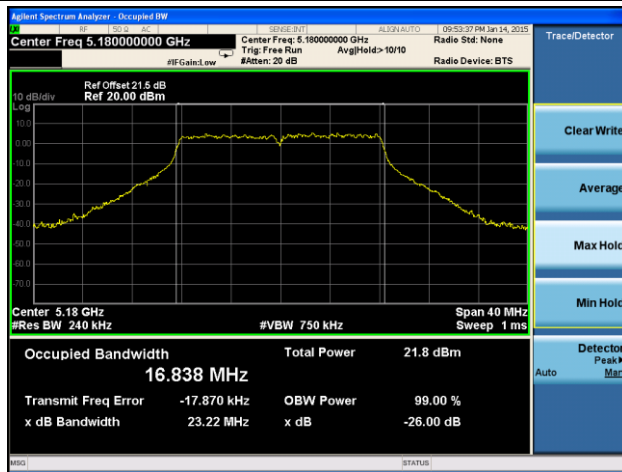

802.11a 26dB Bandwidth & 99% Bandwidth - Ant 1 / Ant 0 + 1 + 2 + 3

Channel 36 (5180MHz)