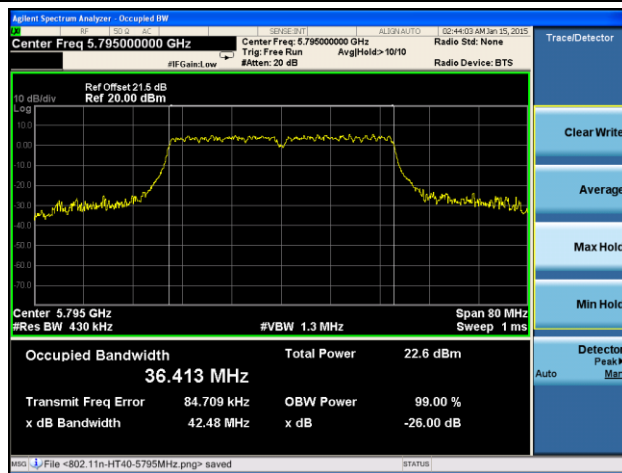

Channel 54 (5270MHz)

Channel 62 (5310MHz)

Channel 102 (5510MHz)

Channel 118 (5590MHz)

Channel 134 (5670MHz)

Channel 151 (5755 MHz)

Channel 159 (5795 MHz)

802.11ac-VHT20 26dB Bandwidth & 99% Bandwidth - Ant 1 / Ant 0 + 1 + 2 + 3
Channel 36 (5180MHz)