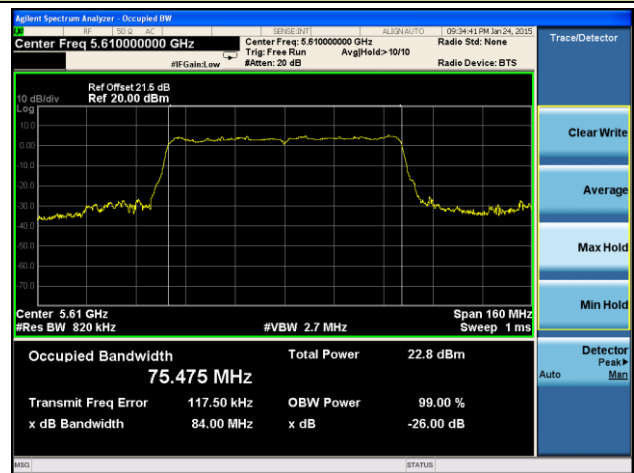

Channel 122 (5610MHz)