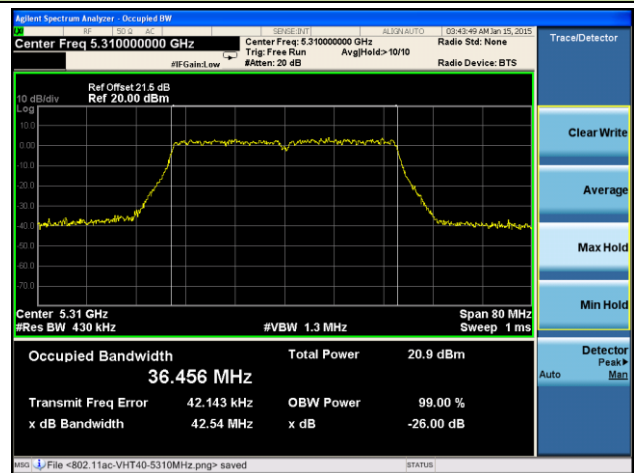

Channel 165 (5825MHz)

802.11ac-VHT40 26dB Bandwidth & 99% Bandwidth - Ant 0 / Ant 0 + 1 + 2 + 3
Channel 38 (5190MHz)

Channel 46 (5230MHz)

Channel 54 (5270MHz)

Channel 62 (5310MHz)

Channel 102 (5510MHz)

Channel 118 (5590MHz)

Channel 134 (5670MHz)

Channel 142 (5710MHz)

Channel 151 (5755MHz)

Channel 159 (5795MHz)

802.11ac-VHT80 26dB Bandwidth & 99% Bandwidth - Ant 0 / Ant 0 + 1 + 2 + 3
Channel 42 (5210MHz)

Channel 58 (5290MHz)

Channel 106 (5530MHz)