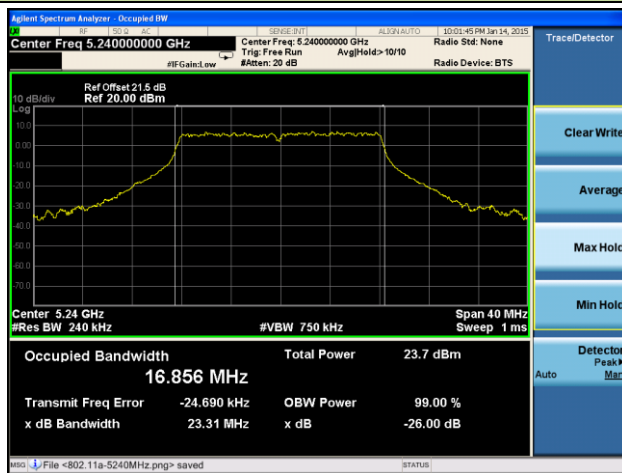

Channel 48 (5240MHz)