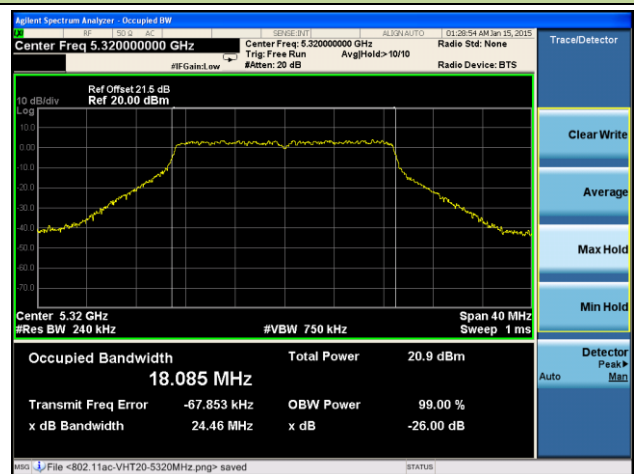

Channel 64 (5320MHz)