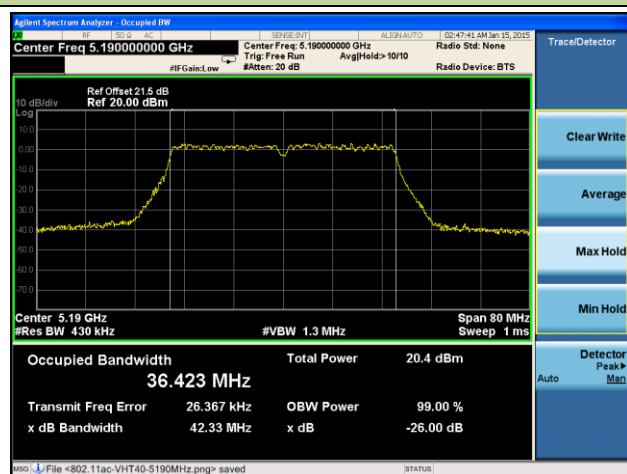

Channel 144 (5720MHz)

Channel 149 (5745MHz)

Channel 157 (5785MHz)

Channel 165 (5825MHz)

802.11ac-VHT40 26dB Bandwidth & 99% Bandwidth - Ant 1 / Ant 0 + 1 + 2 + 3
Channel 38 (5190MHz)

Channel 46 (5230MHz)

Channel 54 (5270MHz)

Channel 62 (5310MHz)

Channel 102 (5510MHz)

Channel 118 (5590MHz)
