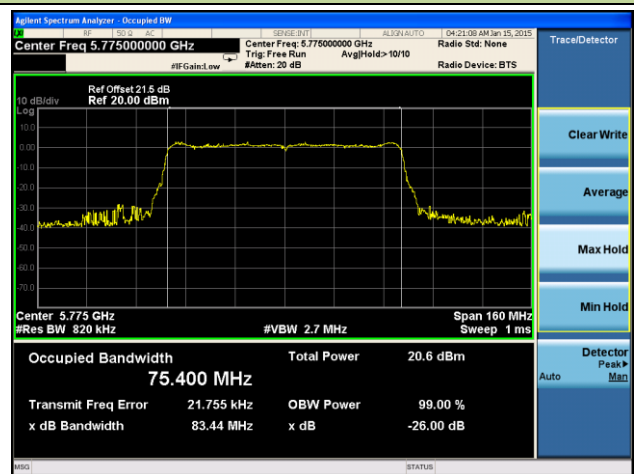

Channel 155 (5775MHz)