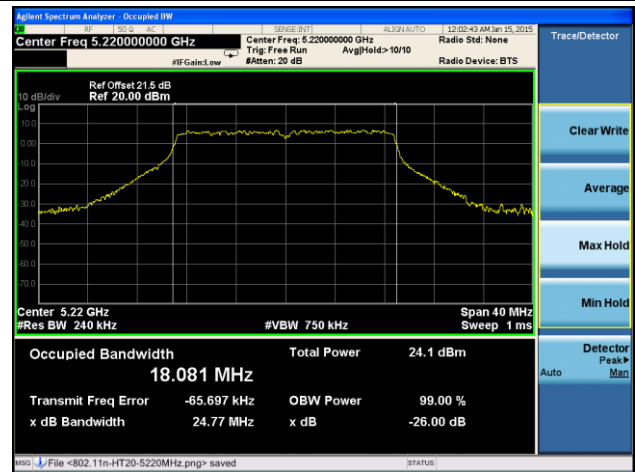

Channel 44 (5220MHz)