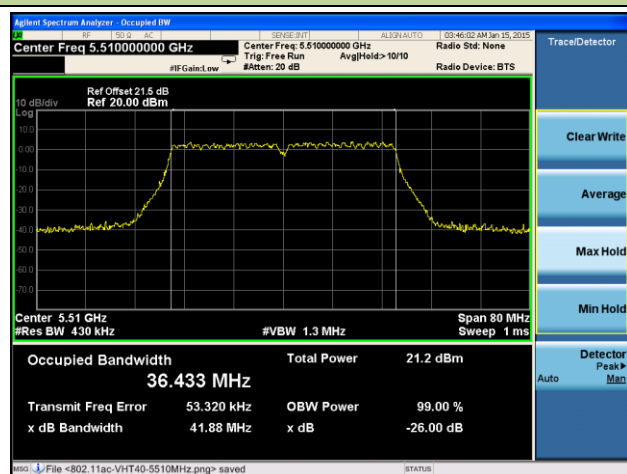

Channel 144 (5720MHz)

Channel 149 (5745MHz)

Channel 157 (5785MHz)

Channel 165 (5825MHz)

802.11ac-VHT40 26dB Bandwidth & 99% Bandwidth - Ant 1 / Ant 0 + 1 + 2 + 3
Channel 38 (5190MHz)

Channel 46 (5230MHz)

Channel 54 (5270MHz)

Channel 62 (5310MHz)

Channel 102 (5510MHz)

Channel 118 (5590MHz)
