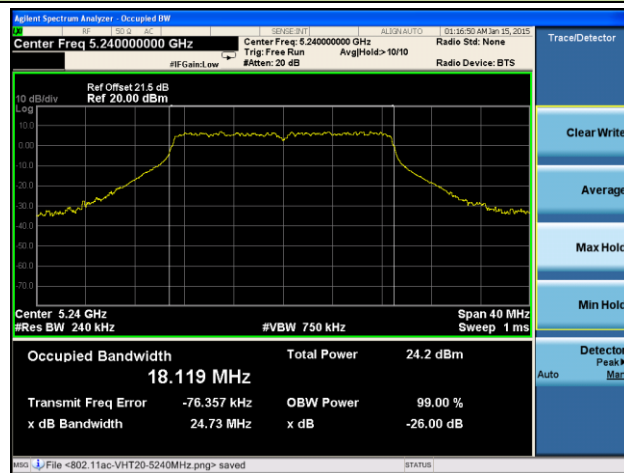

Channel 48 (5240MHz)