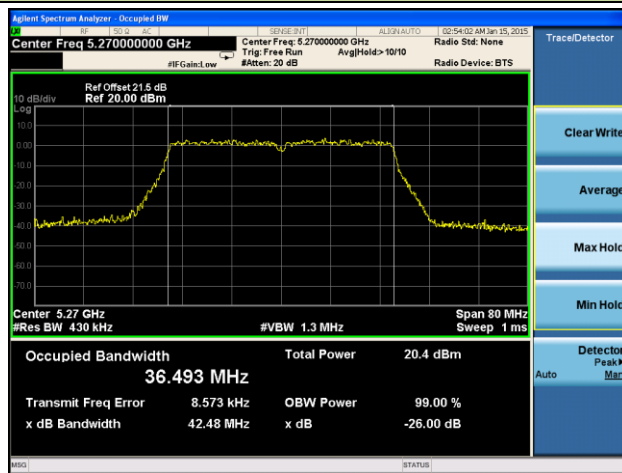

Channel 165 (5825MHz)

802.11ac-VHT40 26dB Bandwidth & 99% Bandwidth - Ant 0 / Ant 0 + 1 + 2 + 3
Channel 38 (5190MHz)

Channel 46 (5230MHz)

Channel 54 (5270MHz)

Channel 62 (5310MHz)

Channel 102 (5510MHz)

Channel 118 (5590MHz)

Channel 134 (5670MHz)

Channel 142 (5710MHz)

Channel 151 (5755MHz)

Channel 159 (5795MHz)

802.11ac-VHT80 26dB Bandwidth & 99% Bandwidth - Ant 0 / Ant 0 + 1 + 2 + 3
Channel 42 (5210MHz)

Channel 58 (5290MHz)

Channel 106 (5530MHz)