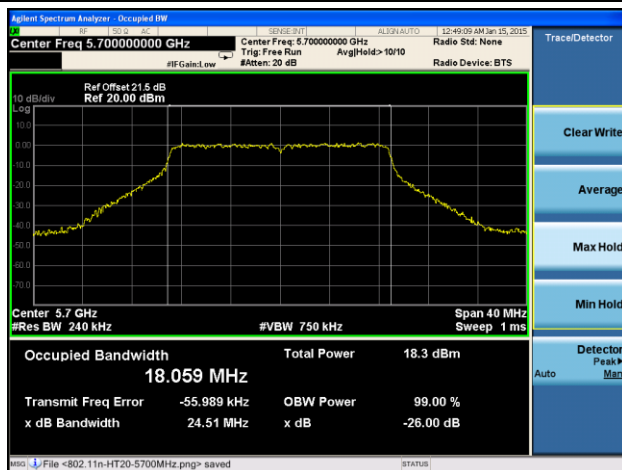

Channel 140 (5700MHz)