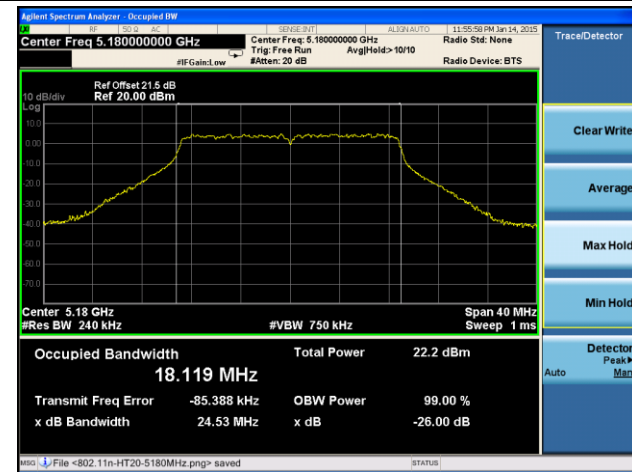

802.11n-HT20 26dB Bandwidth & 99% Bandwidth - Ant 1 / Ant 0 + 1 + 2 + 3

Channel 36 (5180MHz)