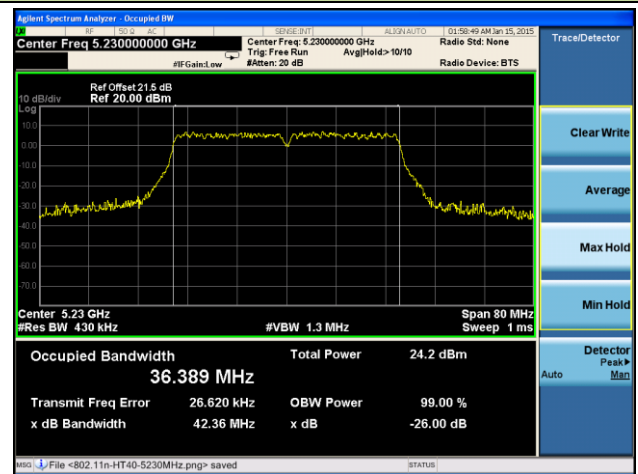

Channel 120 (5600MHz)

Channel 140 (5700MHz)

Channel 149 (5745MHz)

Channel 157 (5785MHz)

Channel 165 (5825MHz)

802.11n-HT40 26dB Bandwidth & 99% Bandwidth - Ant 1 / Ant 0 + 1 + 2 + 3
Channel 38 (5190MHz)

Channel 46 (5230MHz)