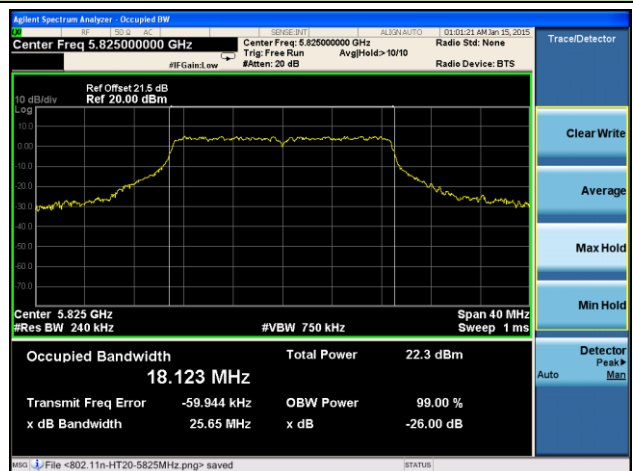

Channel 120 (5600MHz)

Channel 140 (5700MHz)

Channel 149 (5745MHz)

Channel 157 (5785MHz)

Channel 165 (5825MHz)

802.11n-HT40 26dB Bandwidth & 99% Bandwidth - Ant 1 / Ant 0 + 1 + 2 + 3
Channel 38 (5190MHz)

Channel 46 (5230MHz)

Channel 54 (5270MHz)

Channel 62 (5310MHz)

Channel 102 (5510MHz)

Channel 118 (5590MHz)

Channel 134 (5670MHz)

Channel 151 (5755 MHz)

Channel 159 (5795 MHz)

802.11ac-VHT20 26dB Bandwidth & 99% Bandwidth - Ant 1 / Ant 0 + 1 + 2 + 3
Channel 36 (5180MHz)