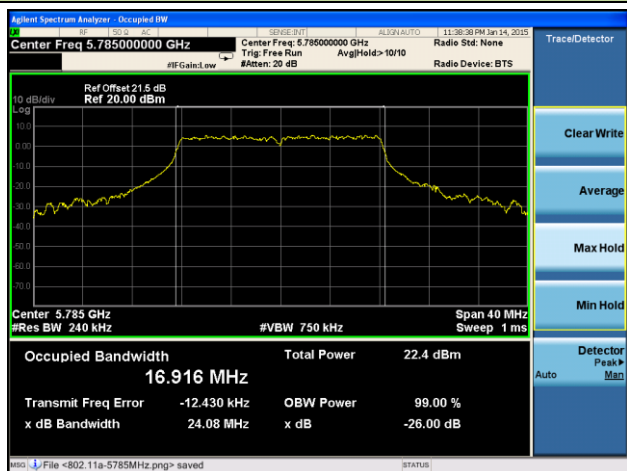

Channel 157 (5785MHz)