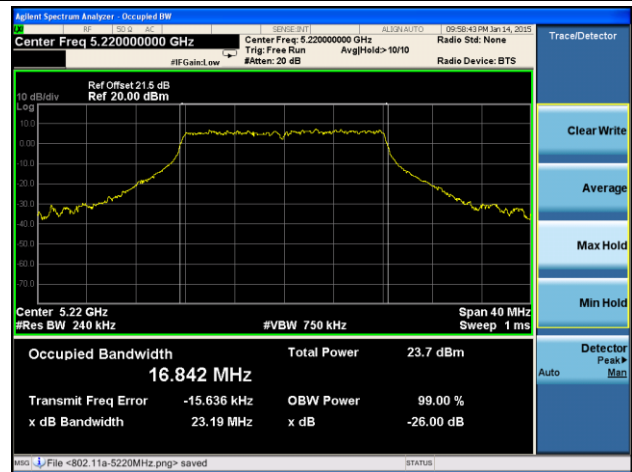

Channel 44 (5220MHz)