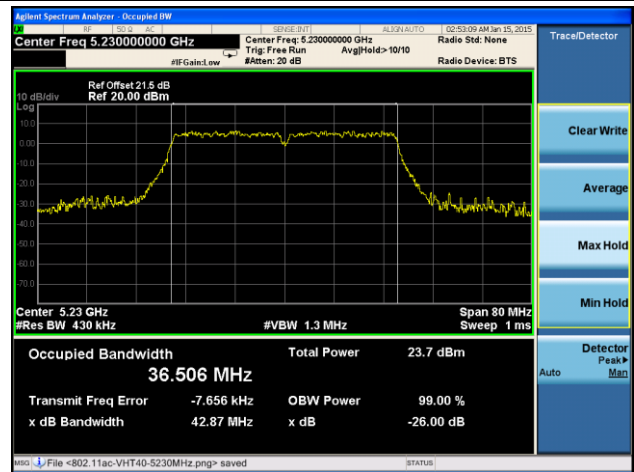

Channel 165 (5825MHz)

802.11ac-VHT40 26dB Bandwidth & 99% Bandwidth - Ant 0 / Ant 0 + 1 + 2 + 3
Channel 38 (5190MHz)

Channel 46 (5230MHz)

Channel 54 (5270MHz)

Channel 62 (5310MHz)

Channel 102 (5510MHz)

Channel 118 (5590MHz)

Channel 134 (5670MHz)

Channel 142 (5710MHz)

Channel 151 (5755MHz)

Channel 159 (5795MHz)

802.11ac-VHT80 26dB Bandwidth & 99% Bandwidth - Ant 0 / Ant 0 + 1 + 2 + 3
Channel 42 (5210MHz)

Channel 58 (5290MHz)

Channel 106 (5530MHz)