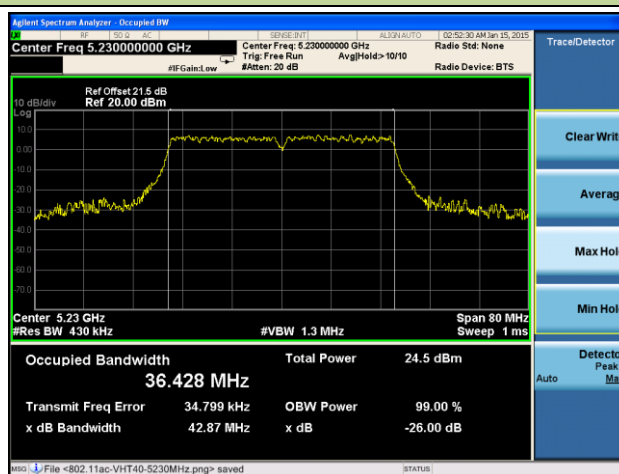

Channel 144 (5720MHz)

Channel 149 (5745MHz)

Channel 157 (5785MHz)

Channel 165 (5825MHz)

802.11ac-VHT40 26dB Bandwidth & 99% Bandwidth - Ant 1 / Ant 0 + 1 + 2 + 3
Channel 38 (5190MHz)

Channel 46 (5230MHz)

Channel 54 (5270MHz)

Channel 62 (5310MHz)

Channel 102 (5510MHz)

Channel 118 (5590MHz)
