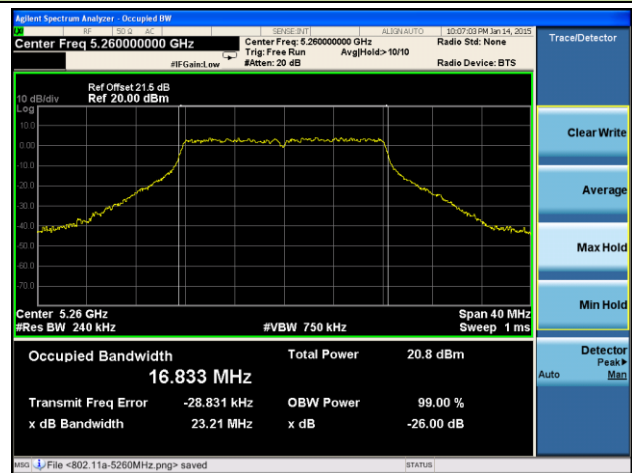

Channel 52 (5260MHz)