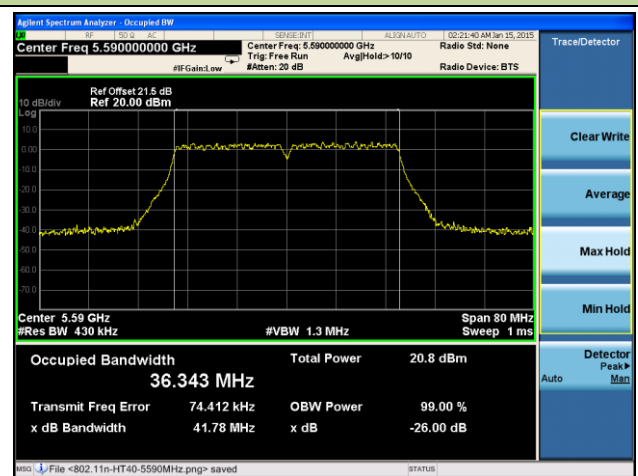

Channel 118 (5590MHz)