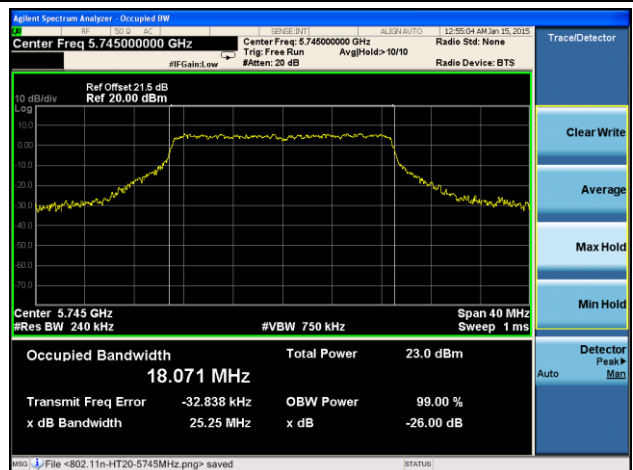

Channel 149 (5745MHz)