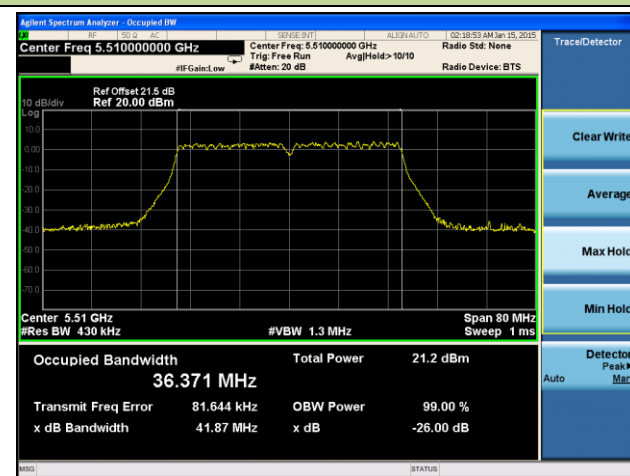

Channel 102 (5510MHz)