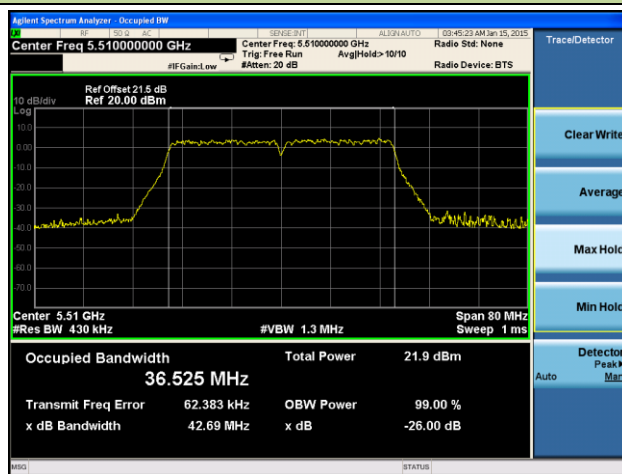

Channel 165 (5825MHz)

802.11ac-VHT40 26dB Bandwidth & 99% Bandwidth - Ant 0 / Ant 0 + 1 + 2 + 3
Channel 38 (5190MHz)

Channel 46 (5230MHz)

Channel 54 (5270MHz)

Channel 62 (5310MHz)

Channel 102 (5510MHz)

Channel 118 (5590MHz)

Channel 134 (5670MHz)

Channel 142 (5710MHz)

Channel 151 (5755MHz)

Channel 159 (5795MHz)

802.11ac-VHT80 26dB Bandwidth & 99% Bandwidth - Ant 0 / Ant 0 + 1 + 2 + 3
Channel 42 (5210MHz)

Channel 58 (5290MHz)

Channel 106 (5530MHz)