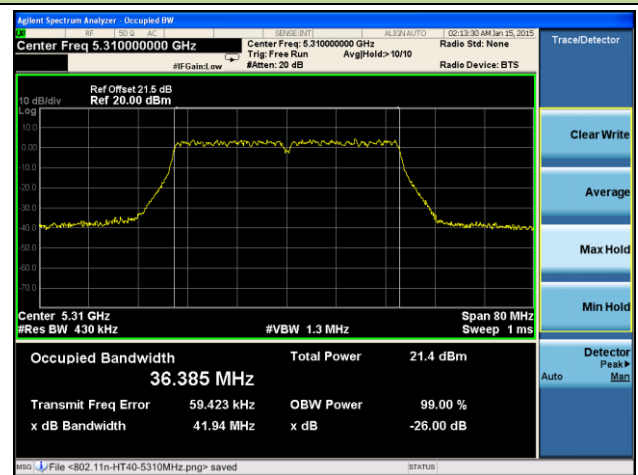

Channel 62 (5310MHz)