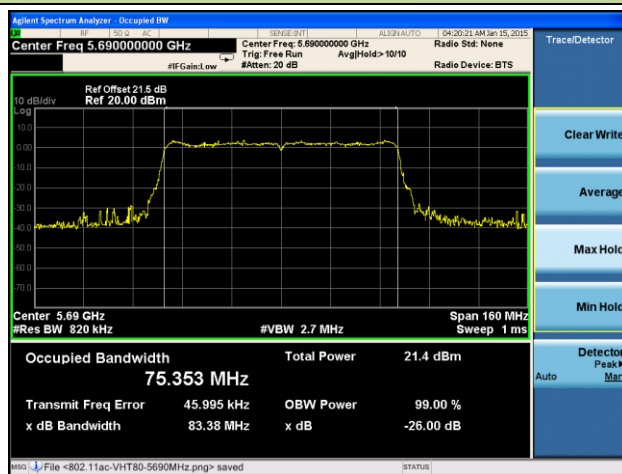

Channel 138 (5690MHz)