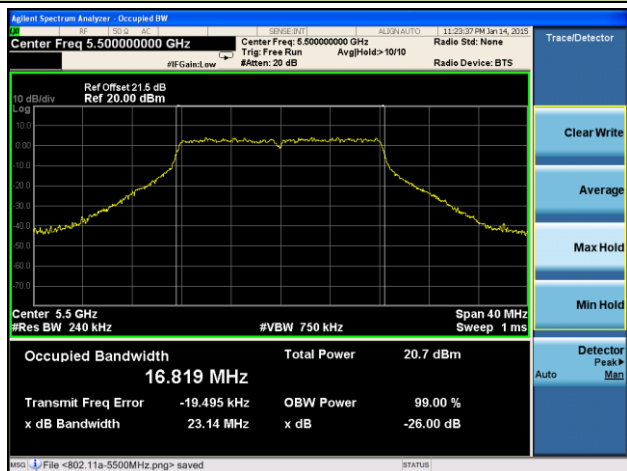

Channel 100 (5500MHz)