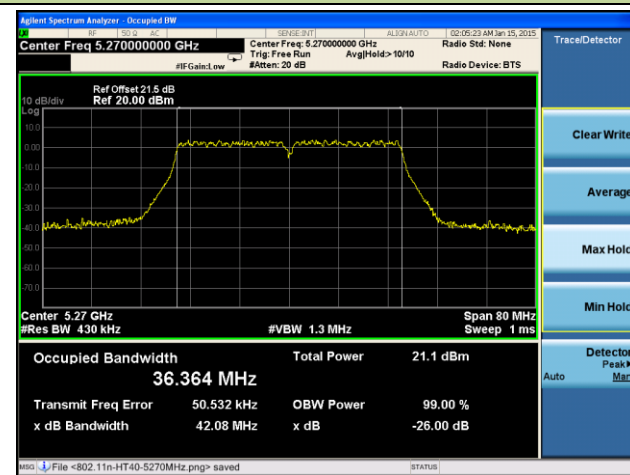

Channel 54 (5270MHz)