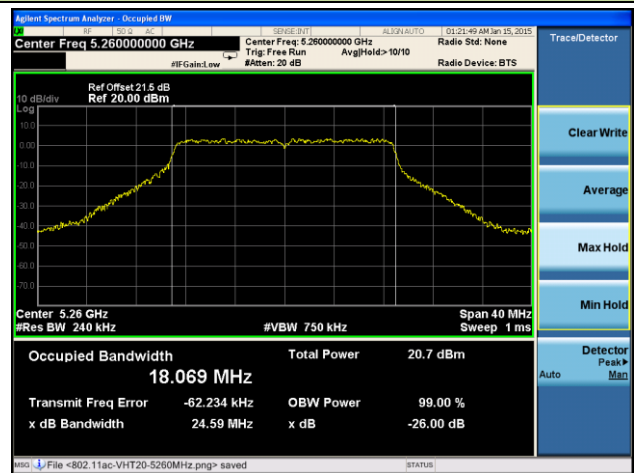

Channel 52 (5260MHz)