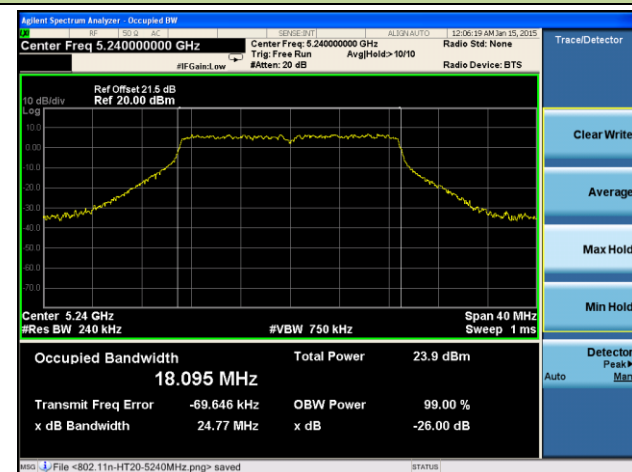

Channel 48 (5240MHz)