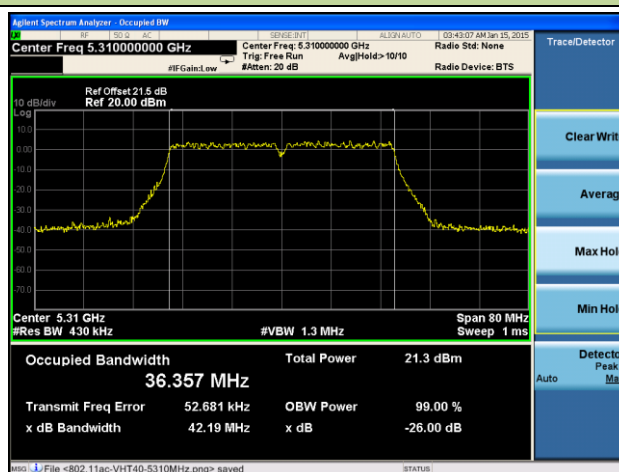

Channel 144 (5720MHz)

Channel 149 (5745MHz)

Channel 157 (5785MHz)

Channel 165 (5825MHz)

802.11ac-VHT40 26dB Bandwidth & 99% Bandwidth - Ant 1 / Ant 0 + 1 + 2 + 3
Channel 38 (5190MHz)

Channel 46 (5230MHz)

Channel 54 (5270MHz)

Channel 62 (5310MHz)

Channel 102 (5510MHz)

Channel 118 (5590MHz)
