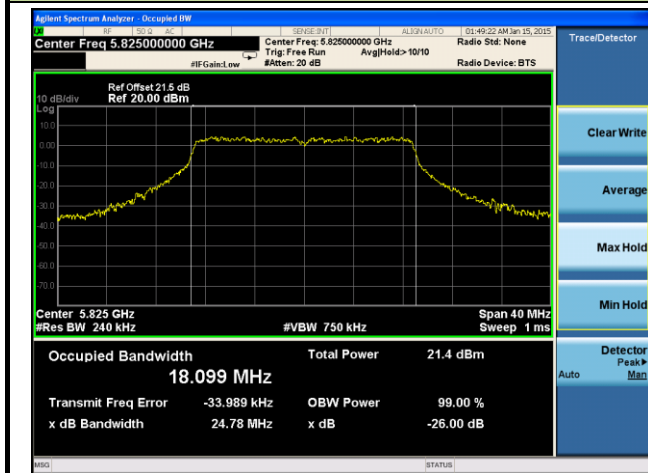

Channel 165 (5825MHz)

802.11ac-VHT40 26dB Bandwidth & 99% Bandwidth - Ant 0 / Ant 0 + 1 + 2 + 3
Channel 38 (5190MHz)

Channel 46 (5230MHz)

Channel 54 (5270MHz)

Channel 62 (5310MHz)

Channel 102 (5510MHz)

Channel 118 (5590MHz)

Channel 134 (5670MHz)

Channel 142 (5710MHz)

Channel 151 (5755MHz)

Channel 159 (5795MHz)

802.11ac-VHT80 26dB Bandwidth & 99% Bandwidth - Ant 0 / Ant 0 + 1 + 2 + 3
Channel 42 (5210MHz)

Channel 58 (5290MHz)

Channel 106 (5530MHz)