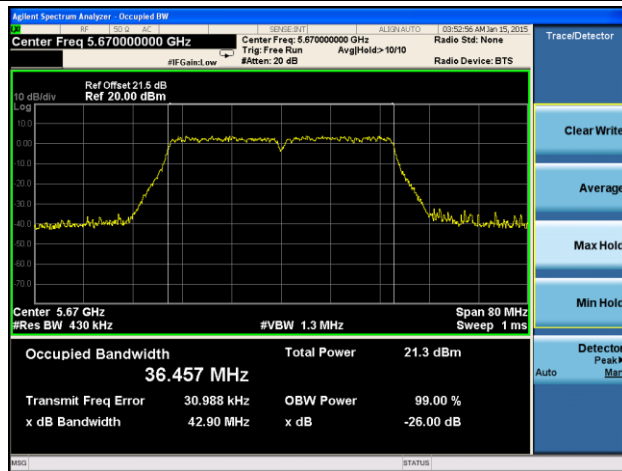

Channel 165 (5825MHz)

802.11ac-VHT40 26dB Bandwidth & 99% Bandwidth - Ant 0 / Ant 0 + 1 + 2 + 3
Channel 38 (5190MHz)

Channel 46 (5230MHz)

Channel 54 (5270MHz)

Channel 62 (5310MHz)

Channel 102 (5510MHz)

Channel 118 (5590MHz)

Channel 134 (5670MHz)

Channel 142 (5710MHz)

Channel 151 (5755MHz)

Channel 159 (5795MHz)

802.11ac-VHT80 26dB Bandwidth & 99% Bandwidth - Ant 0 / Ant 0 + 1 + 2 + 3
Channel 42 (5210MHz)

Channel 58 (5290MHz)

Channel 106 (5530MHz)