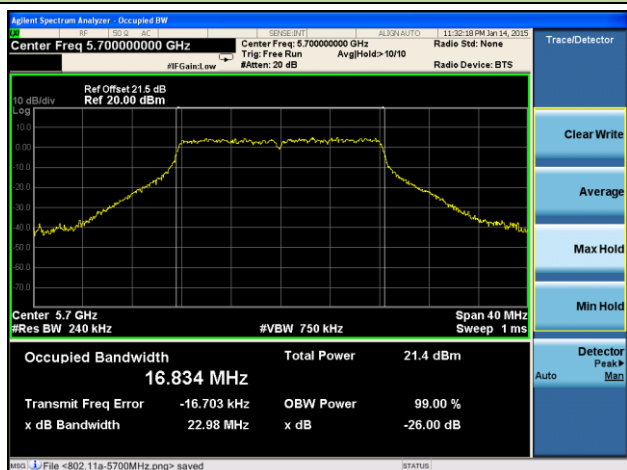

Channel 140 (5700MHz)