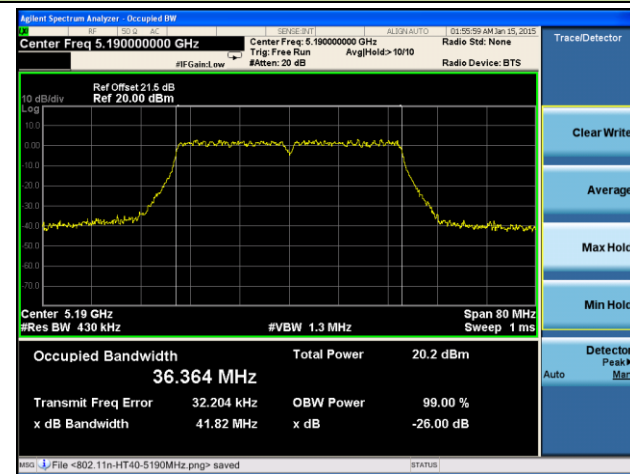

Channel 120 (5600MHz)

Channel 140 (5700MHz)

Channel 149 (5745MHz)

Channel 157 (5785MHz)

Channel 165 (5825MHz)

802.11n-HT40 26dB Bandwidth & 99% Bandwidth - Ant 1 / Ant 0 + 1 + 2 + 3
Channel 38 (5190MHz)

Channel 46 (5230MHz)