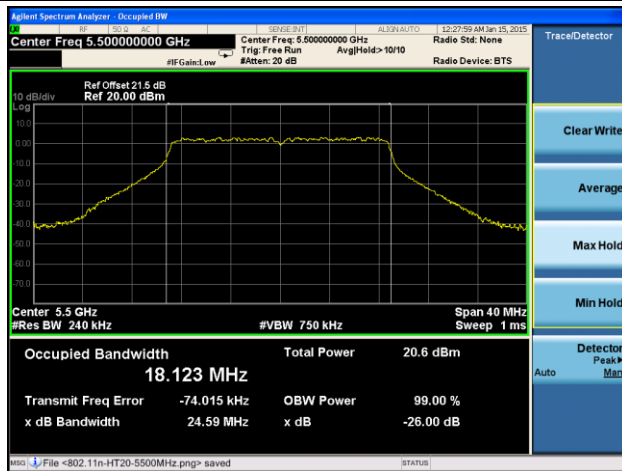

Channel 100 (5500MHz)