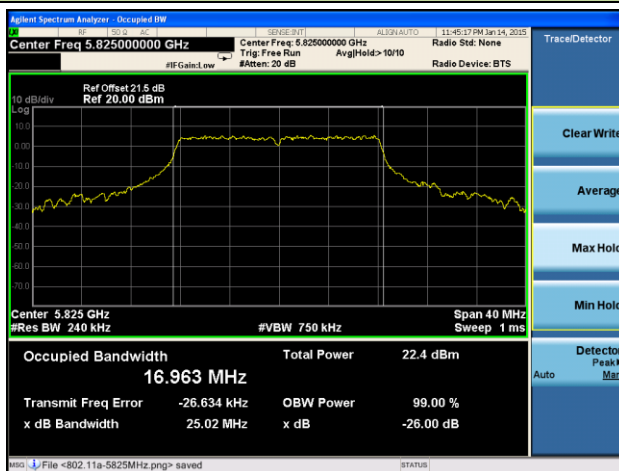

Channel 165 (5825MHz)