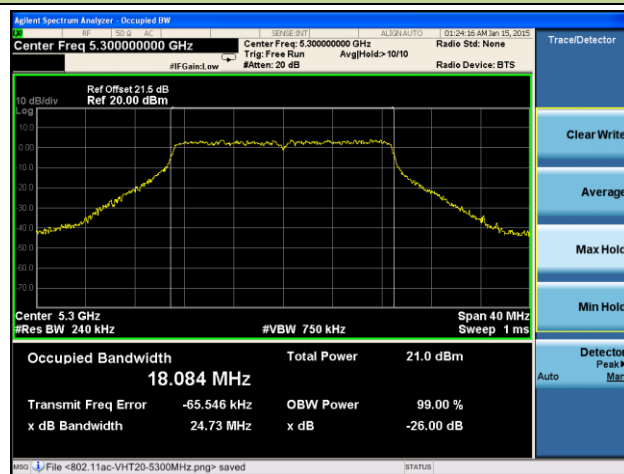

Channel 60 (5300MHz)