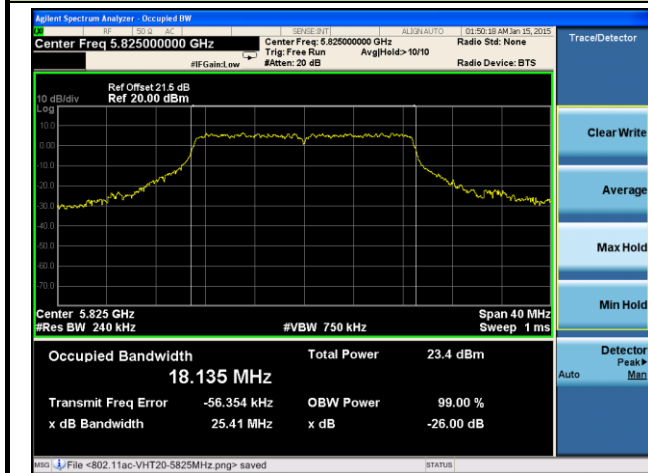

Channel 144 (5720MHz)

Channel 149 (5745MHz)

Channel 157 (5785MHz)

Channel 165 (5825MHz)

802.11ac-VHT40 26dB Bandwidth & 99% Bandwidth - Ant 1 / Ant 0 + 1 + 2 + 3
Channel 38 (5190MHz)

Channel 46 (5230MHz)

Channel 54 (5270MHz)

Channel 62 (5310MHz)

Channel 102 (5510MHz)

Channel 118 (5590MHz)
