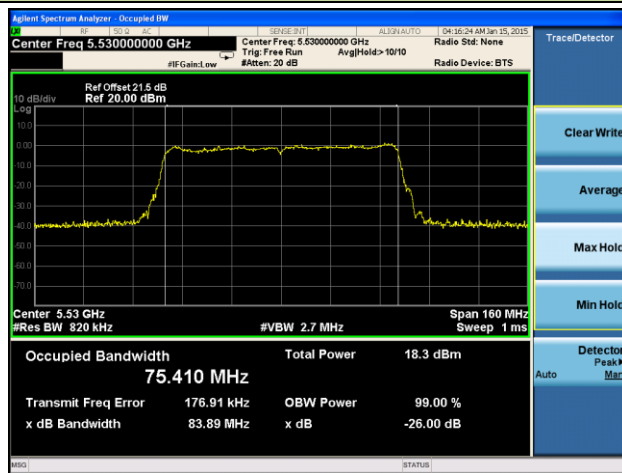

Channel 134 (5670MHz)

Channel 142 (5710MHz)

Channel 151 (5755MHz)

Channel 159 (5795MHz)

802.11ac-VHT80 26dB Bandwidth & 99% Bandwidth - Ant 0 / Ant 0 + 1 + 2 + 3
Channel 42 (5210MHz)

Channel 58 (5290MHz)

Channel 106 (5530MHz)