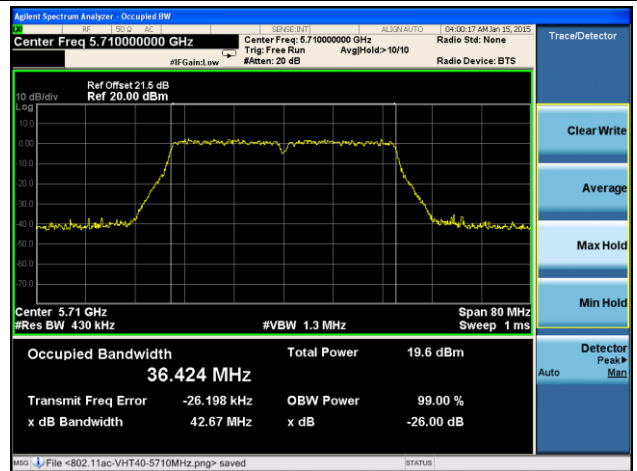

Channel 165 (5825MHz)

802.11ac-VHT40 26dB Bandwidth & 99% Bandwidth - Ant 0 / Ant 0 + 1 + 2 + 3
Channel 38 (5190MHz)

Channel 46 (5230MHz)

Channel 54 (5270MHz)

Channel 62 (5310MHz)

Channel 102 (5510MHz)

Channel 118 (5590MHz)

Channel 134 (5670MHz)

Channel 142 (5710MHz)

Channel 151 (5755MHz)

Channel 159 (5795MHz)

802.11ac-VHT80 26dB Bandwidth & 99% Bandwidth - Ant 0 / Ant 0 + 1 + 2 + 3
Channel 42 (5210MHz)

Channel 58 (5290MHz)

Channel 106 (5530MHz)