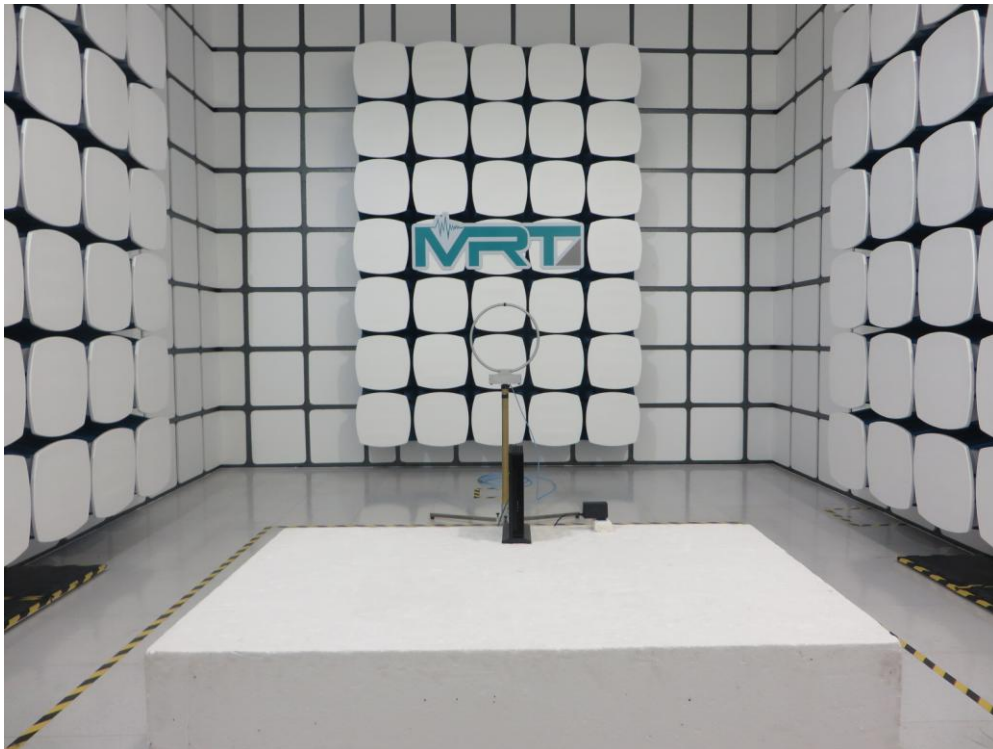

Test Setup Photo

Description: Front view of Conducted Emission Test Setup

Description: Back view of Conducted Emission Test Setup

Description: Radiated Emission Test Setup for 9kHz ~ 30MHz

Description: Front view of Radiated Emission Test Setup for 30 ~ 1000MHz

Description: Front view of Radiated Emission Test Setup for 1 ~ 18GHz

Description: Radiated Emission Test Setup for 18GHz ~ 40GHz

Description: DFS Test Setup Photo