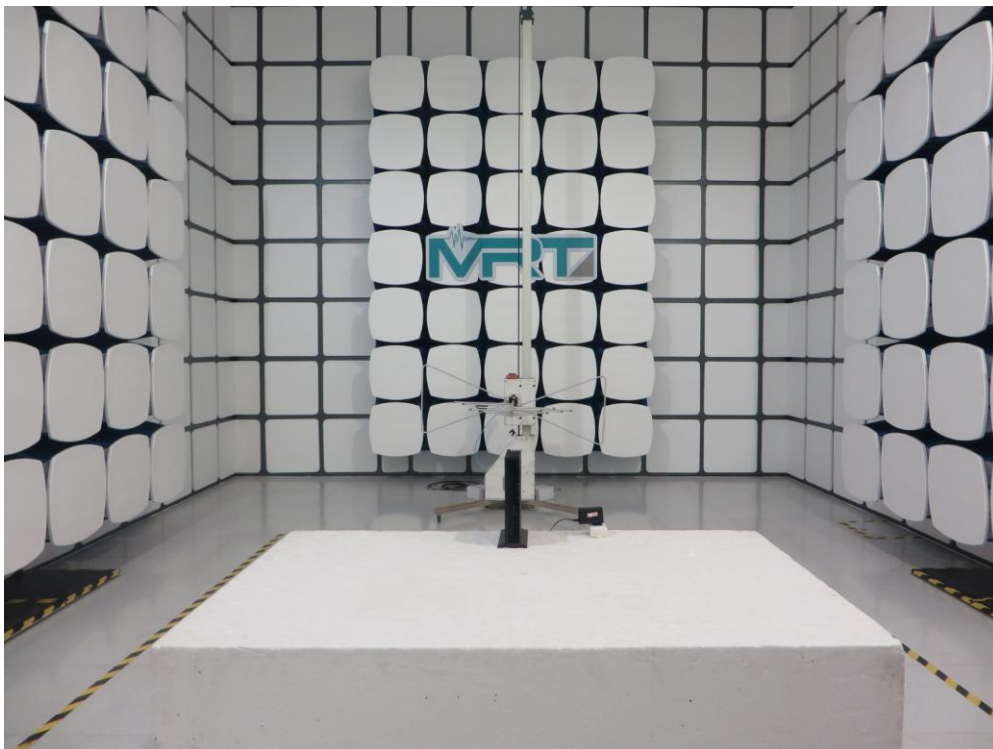

Test Setup Photo

Description: Front view of Conducted Emission Test Setup

Description: Back view of Conducted Emission Test Setup

Description: Radiated Emission Test Setup for 9kHz ~ 30MHz

Description: Front view of Radiated Emission Test Setup for 30 ~ 1000MHz

Description: Front view of Radiated Emission Test Setup for 1 ~ 18GHz

Description: Radiated Emission Test Setup for 18GHz ~ 40GHz

Description: DFS Test Setup Photo