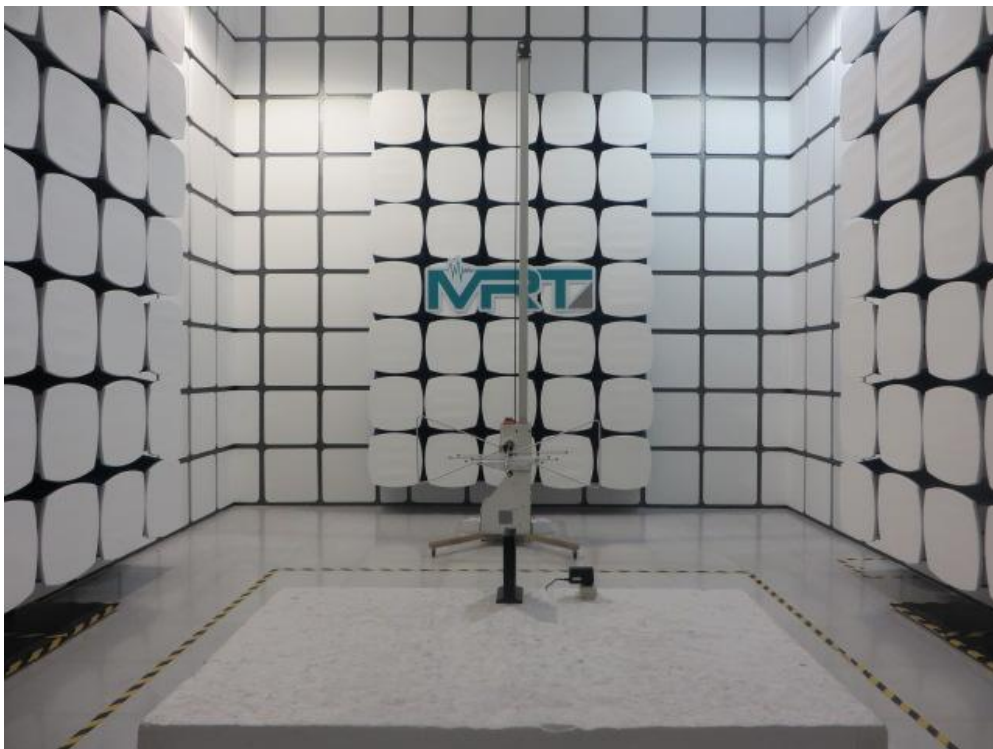

FCC Part15C Test Setup Photo

Description: Front View of the Conducted Emission Test Setup for 0.15kHz ~ 30MHz

Description: Back View of the Conducted Emission Test Setup for 0.15kHz ~ 30MHz

Description: Radiated Emission Test Setup for 9kHz ~ 30MHz

Description: Radiated Emission Test Setup for 30MHz ~ 1GHz

Description: Radiated Emission Test Setup for 1GHz ~ 18GHz

Description: Radiated Emission Test Setup for 18GHz ~ 25GHz