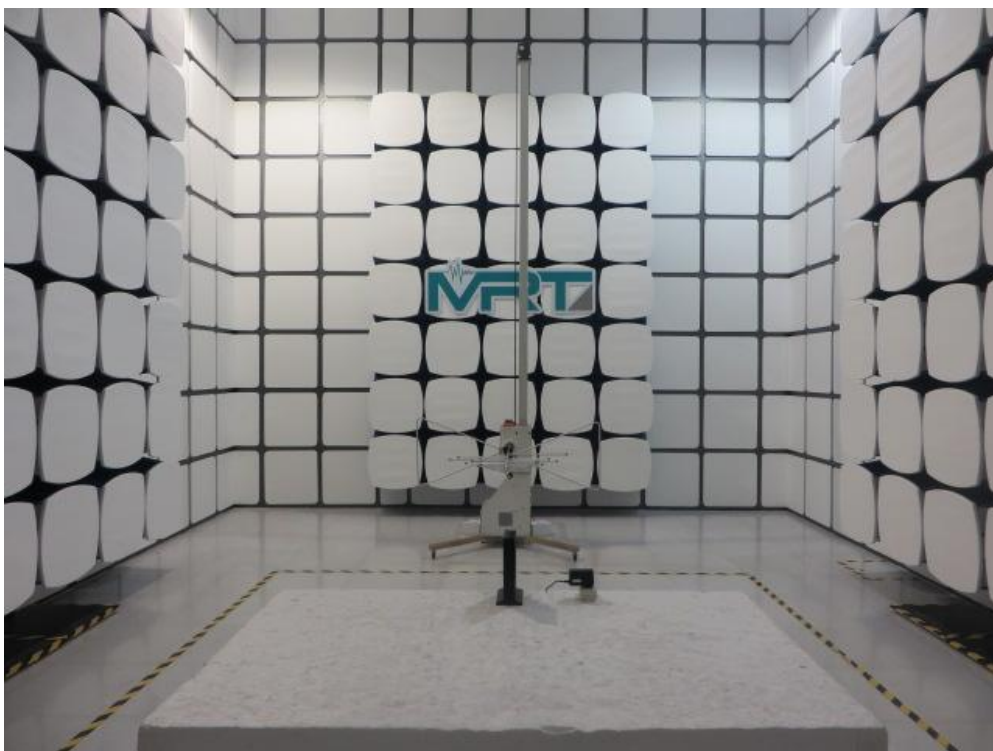

## FCC Part15C Test Setup Photo

Description: Front View of the Conducted Emission Test Setup for 0.15kHz ~ 30MHz

Description: Back View of the Conducted Emission Test Setup for 0.15kHz ~ 30MHz

Description: Radiated Emission Test Setup for 9kHz ~ 30MHz

Description: Radiated Emission Test Setup for 30MHz ~ 1GHz

Description: Radiated Emission Test Setup for 1GHz ~ 18GHz

Description: Radiated Emission Test Setup for 18GHz ~ 25GHz