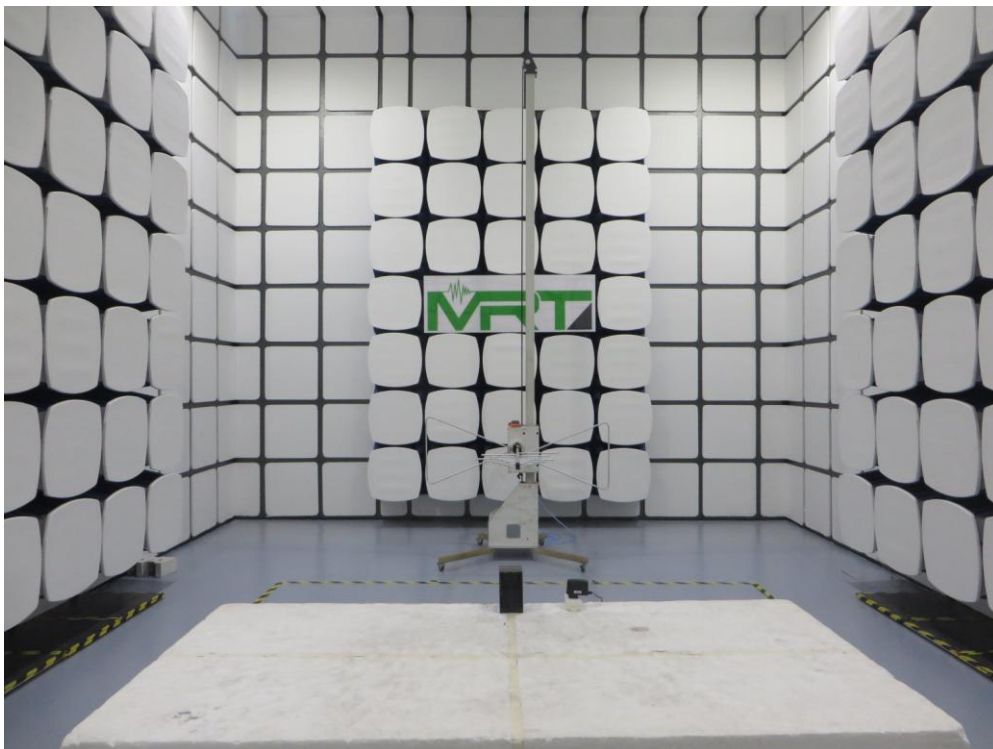

FCC Part15C & 15E Test Setup Photo

Description: Front view of Conducted Emission Test Setup

Description: Back view of Conducted Emission Test Setup

Description: Radiated Emission Test Setup for 9kHz ~ 30MHz

Description: Radiated Emission Test Setup for 30MHz ~ 1GHz

Description: Radiated Emission Test Setup for 1GHz ~ 18GHz

Description: Radiated Emission Test Setup for 18GHz ~ 40GHz

Description: DFS Test Setup