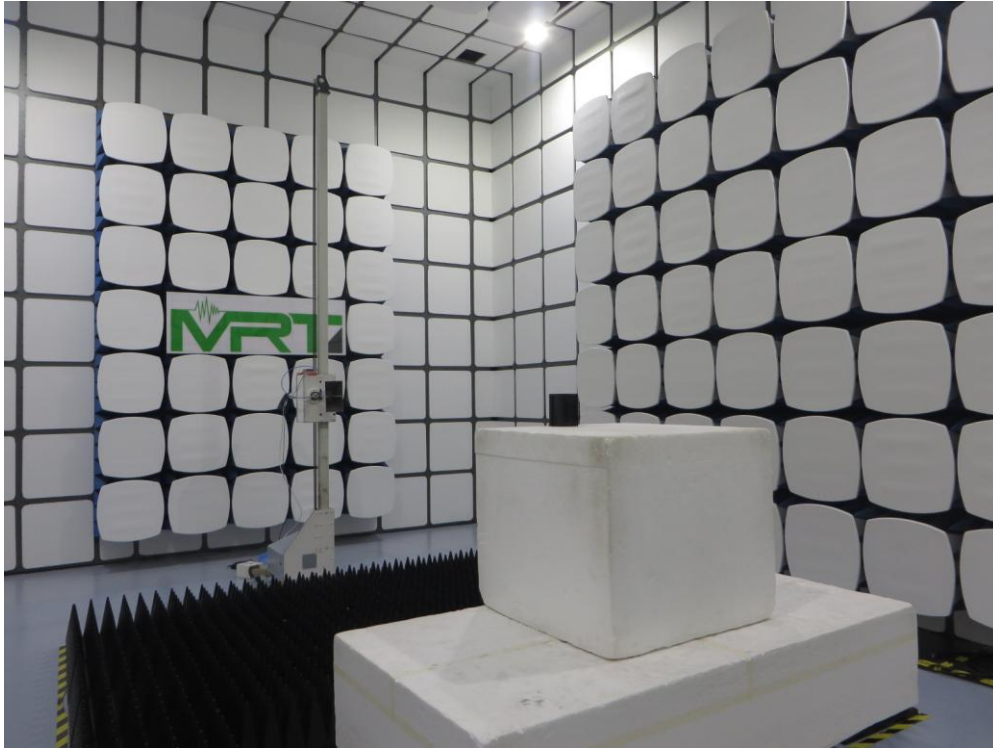

FCC Part15C & 15E Test Setup Photo

Description: Front view of Conducted Emission Test Setup

Description: Back view of Conducted Emission Test Setup

Description: Radiated Emission Test Setup for 9kHz ~ 30MHz

Description: Radiated Emission Test Setup for 30MHz ~ 1GHz

Description: Radiated Emission Test Setup for 1GHz ~ 18GHz

Description: Radiated Emission Test Setup for 18GHz ~ 40GHz

Description: DFS Test Setup