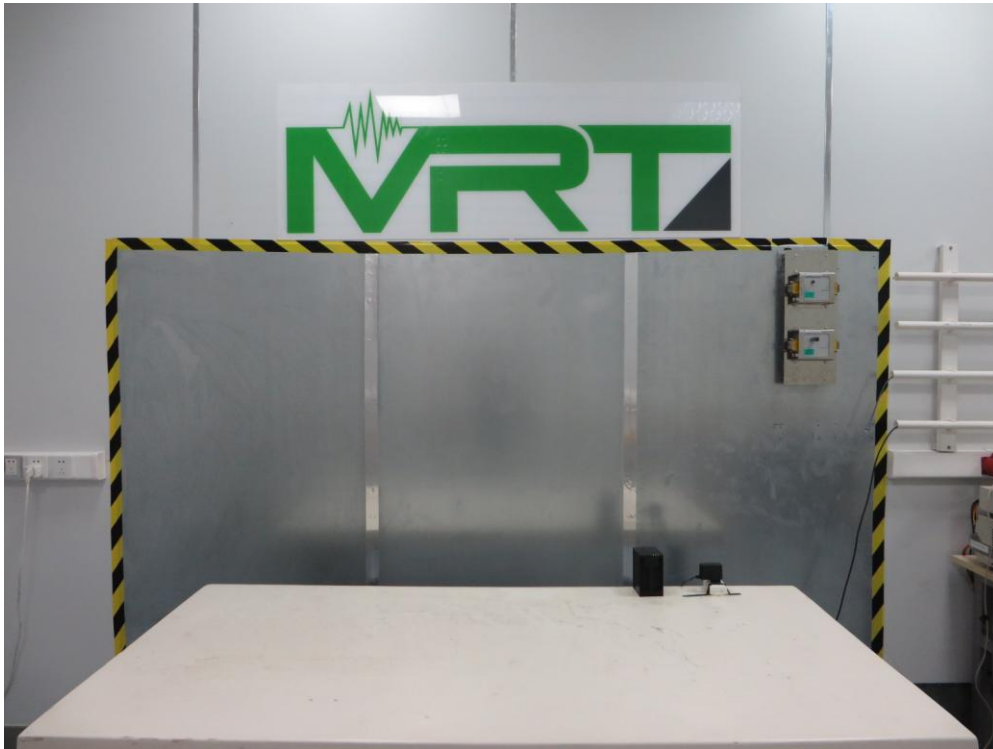

FCC Part15C & 15E Test Setup Photo

Description: Front view of Conducted Emission Test Setup

Description: Back view of Conducted Emission Test Setup

Description: Radiated Emission Test Setup for 9kHz ~ 30MHz