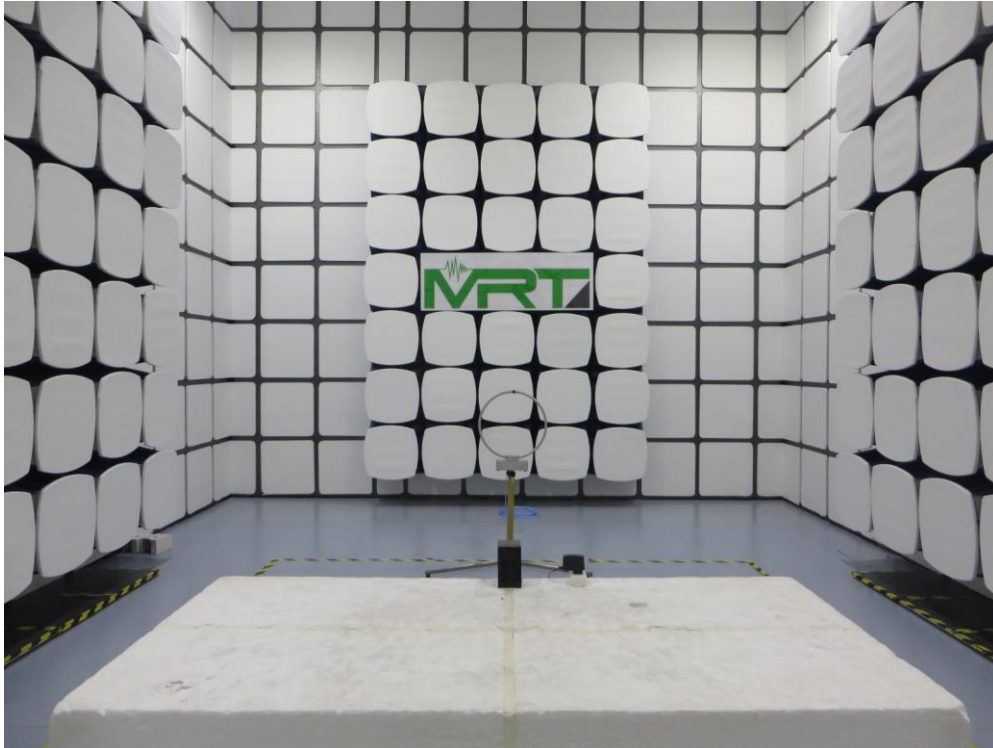

FCC Part15C & 15E Test Setup Photo

Description: Front view of Conducted Emission Test Setup

Description: Back view of Conducted Emission Test Setup

Description: Radiated Emission Test Setup for 9kHz ~ 30MHz

Description: Radiated Emission Test Setup for 30MHz ~ 1GHz

Description: Radiated Emission Test Setup for 1GHz ~ 18GHz

Description: Radiated Emission Test Setup for 18GHz ~ 40GHz

Description: DFS Test Setup