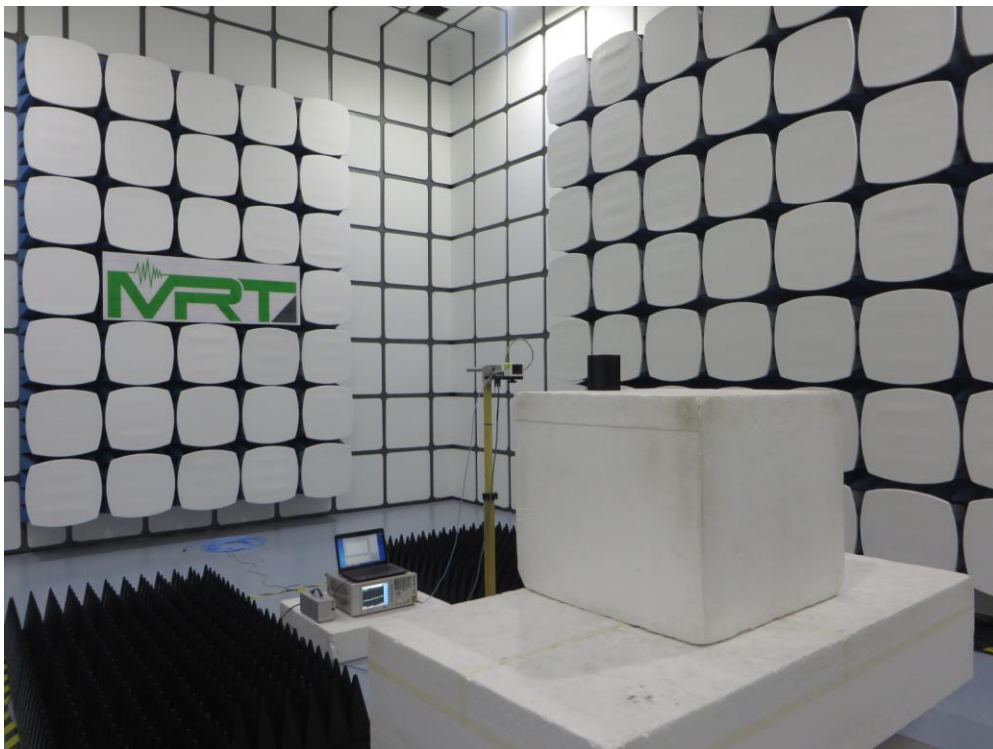

FCC Part15C & 15E Test Setup Photo

Description: Front view of Conducted Emission Test Setup

Description: Back view of Conducted Emission Test Setup

Description: Radiated Emission Test Setup for 9kHz ~ 30MHz

Description: Radiated Emission Test Setup for 30MHz ~ 1GHz

Description: Radiated Emission Test Setup for 1GHz ~ 18GHz

Description: Radiated Emission Test Setup for 18GHz ~ 40GHz

Description: DFS Test Setup