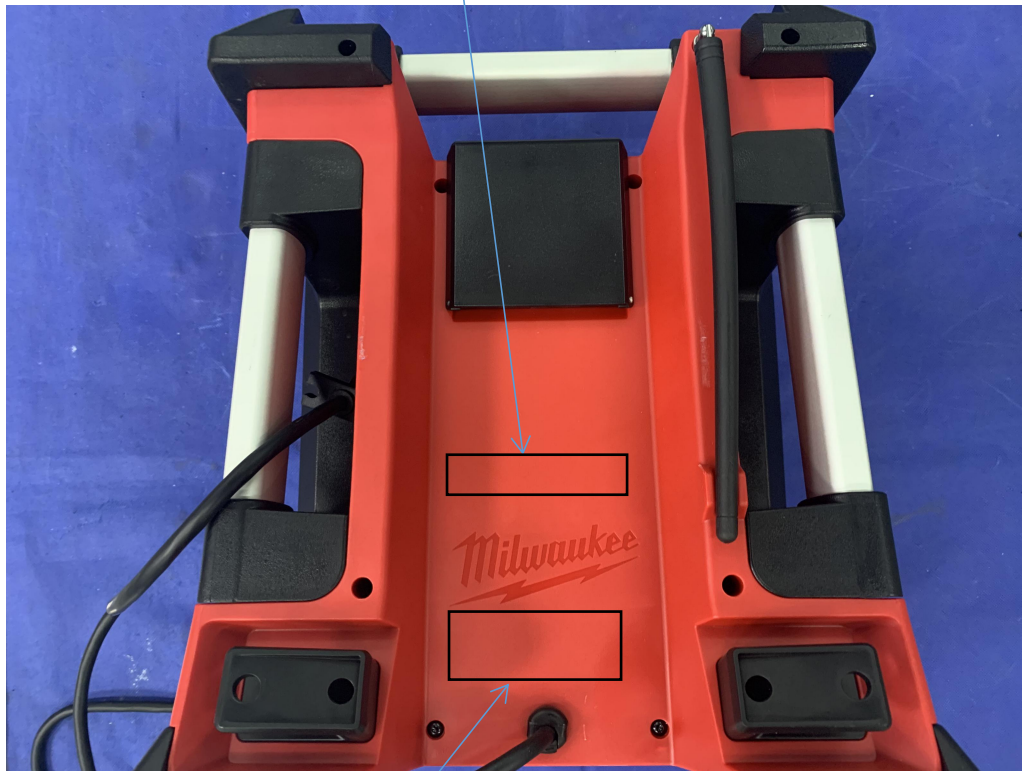

90mm

This device complies with Part 15 of the FCC Rules. Operation is subject to the following two conditions: (1) this device may not cause harmful interference, and (2) this device must accept any interference received, including interference that may cause undesired operation. FCC ID: 2ABL5WSR201VE1M18RC

25mm

CAT. NO. 2792-20      Charger Output: 18 V= 3.5A      SER. F69A9XXXXXXXXXC  
Input: 120 V~ 2.1 A 60 Hz      USB Output: 5 V= 2.1A  
FM: 87.5-107.9MHz      AM: 530-1710kHz

**Milwaukee** **M18**  
**RADIO + CHARGER**  
Milwaukee Tool, Brookfield, WI 53005 USA