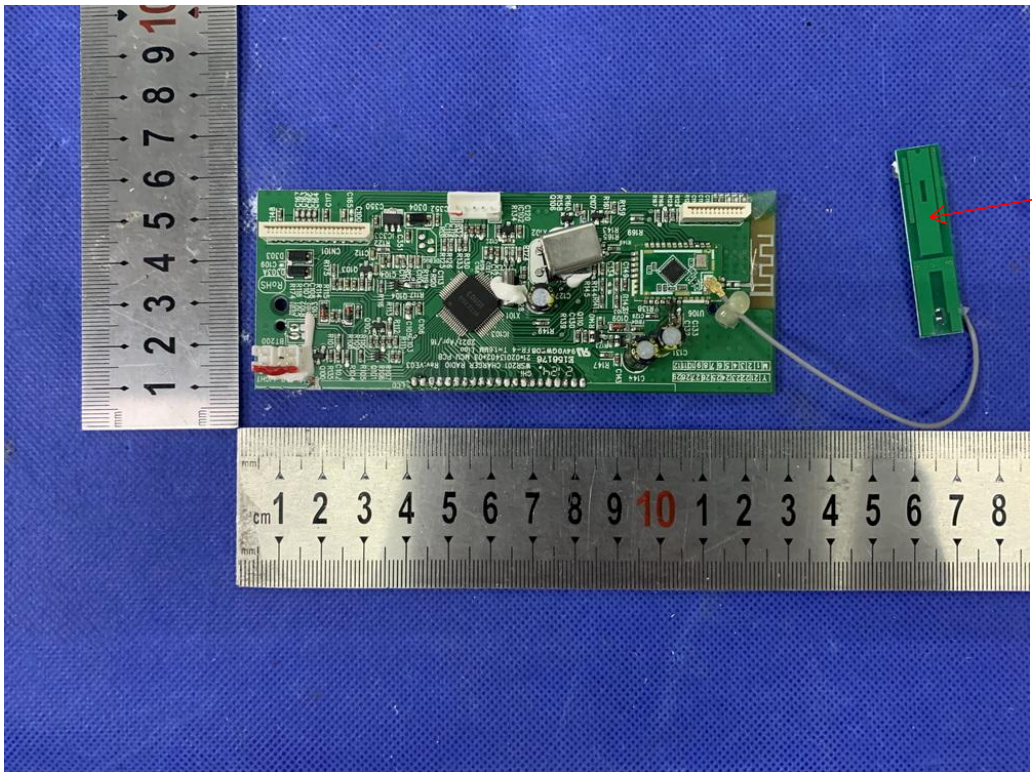

AMANT

BT  
ANT

WSR201 RADIO CHARGER  
FR-4 1.6MM Rev: VE2  
21\*02011202\*03  
Liao M18 USB PCB  
2021/May/25

Y12223242526272829  
M123456789101112