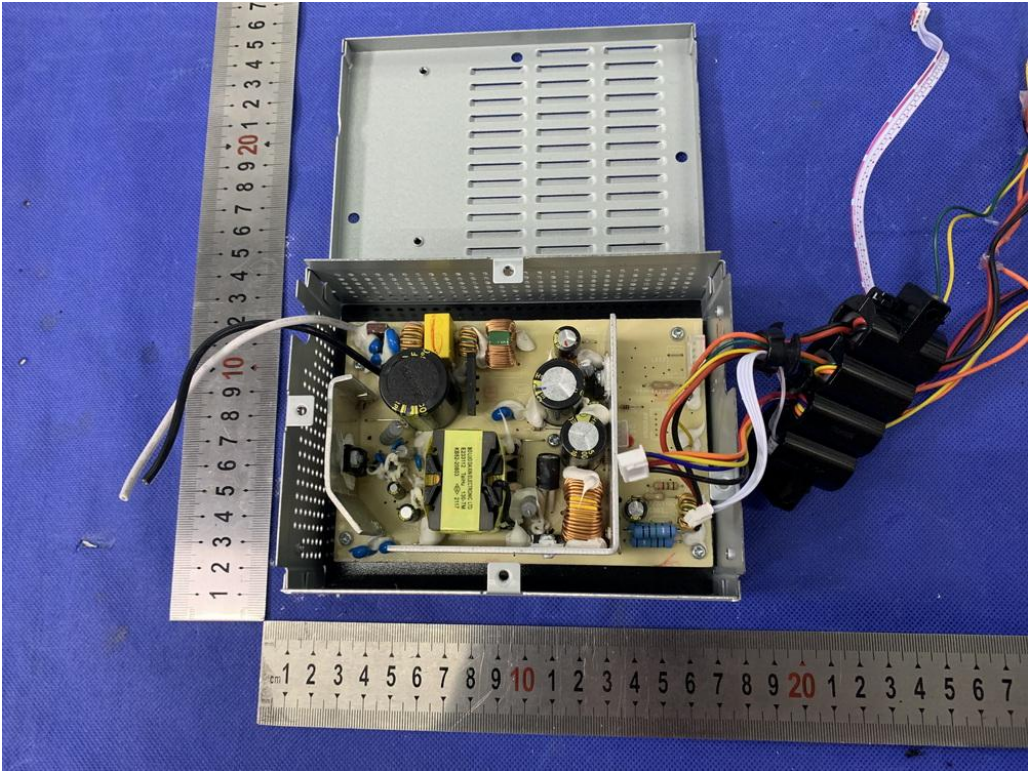

AMANT

BT  
ANT

WSR201 RADIO CHARGER  
FR-4 1.6MM Rev: VE2  
21\*02011202\*03  
Liao M18 USB PCB  
2021/May/25

Y12223242526272829  
M123456789101112