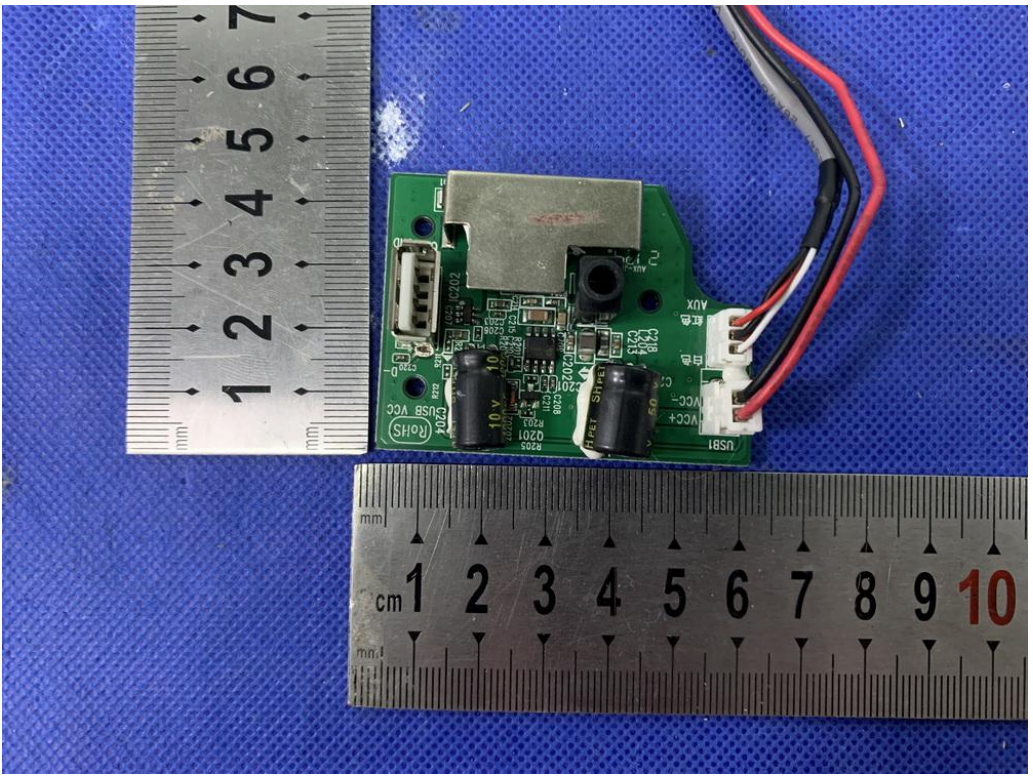

AMANT

BT  
ANT

WSR201 RADIO CHARGER  
FR-4 1.6MM Rev: VE2  
21\*02011202\*03  
Liao M18 USB PCB  
2021/May/25

Y12223242526272829  
M123456789101112