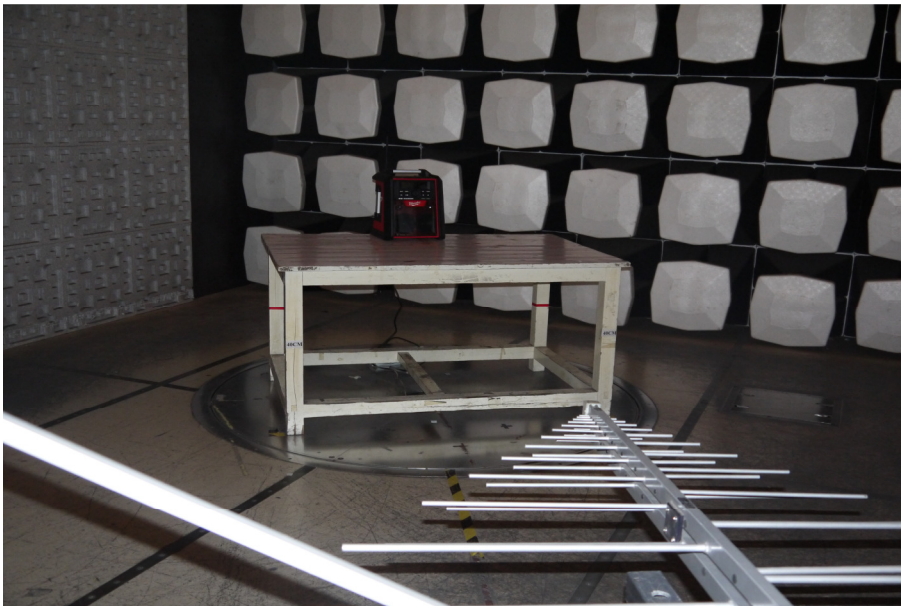

1 Photographs - EUT Test Setup

Test model No.: WSR201*US

1.1 Conducted Emission

1.2 Radiated Emission

1.3 Radiated Spurious Emission