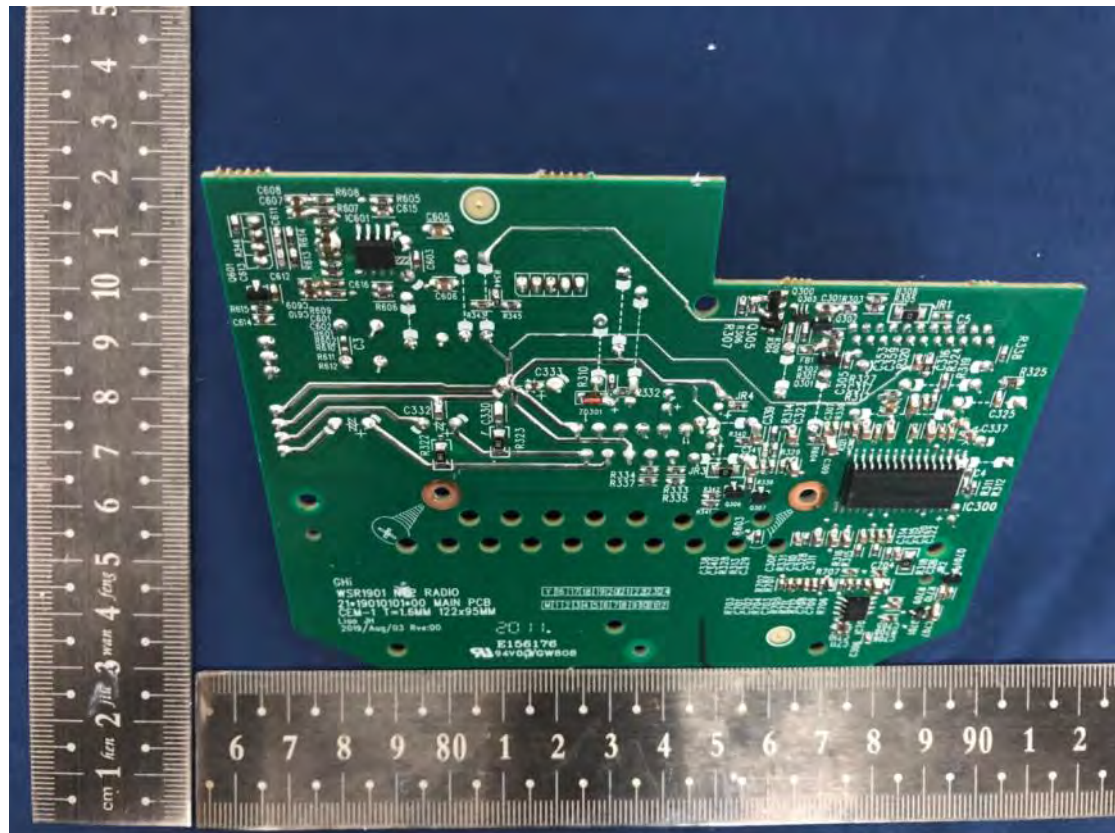

FCC ID: 2ABL5WSR1901R6-22, IC:22096-R622

Internal Photos

1. EUT uncover view

2. Antenna view