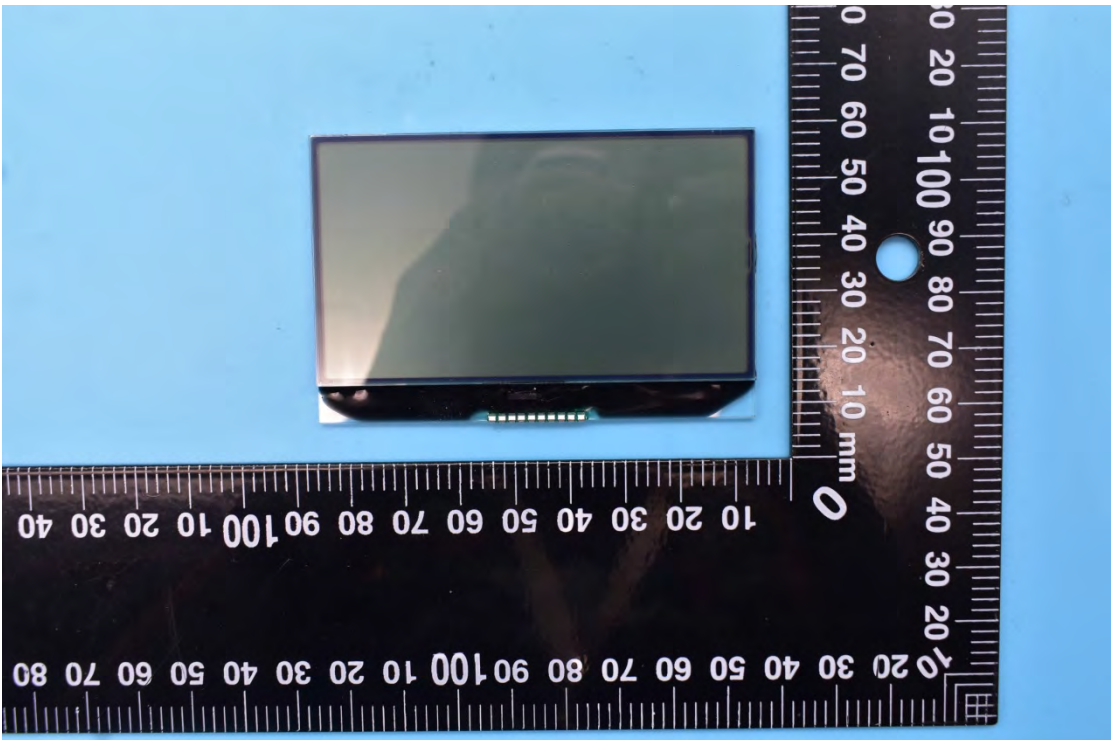

FCC ID: 2ABL5WSR1901R6-22, IC:22096-R622

Internal Photos

1. EUT uncover view

2. Antenna view