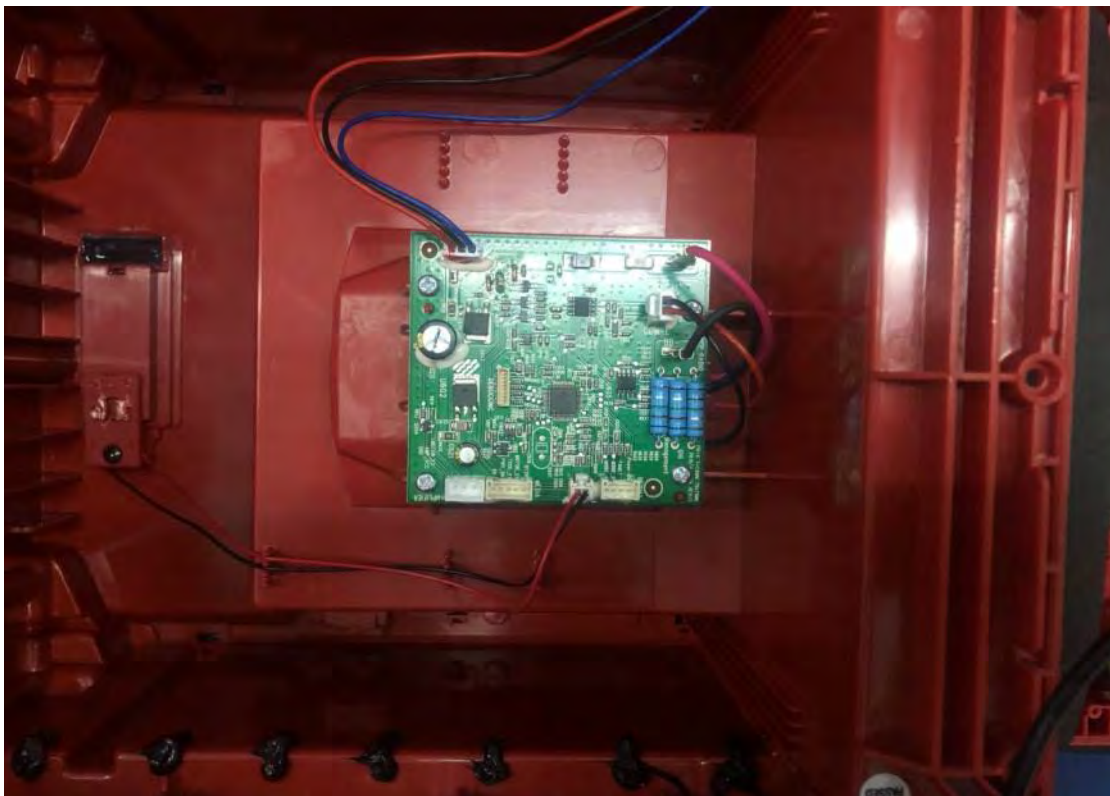

FCC ID: 2ABL5WSR1901R6-22, IC:22096-R622

Internal Photos

1. EUT uncover view

2. Antenna view