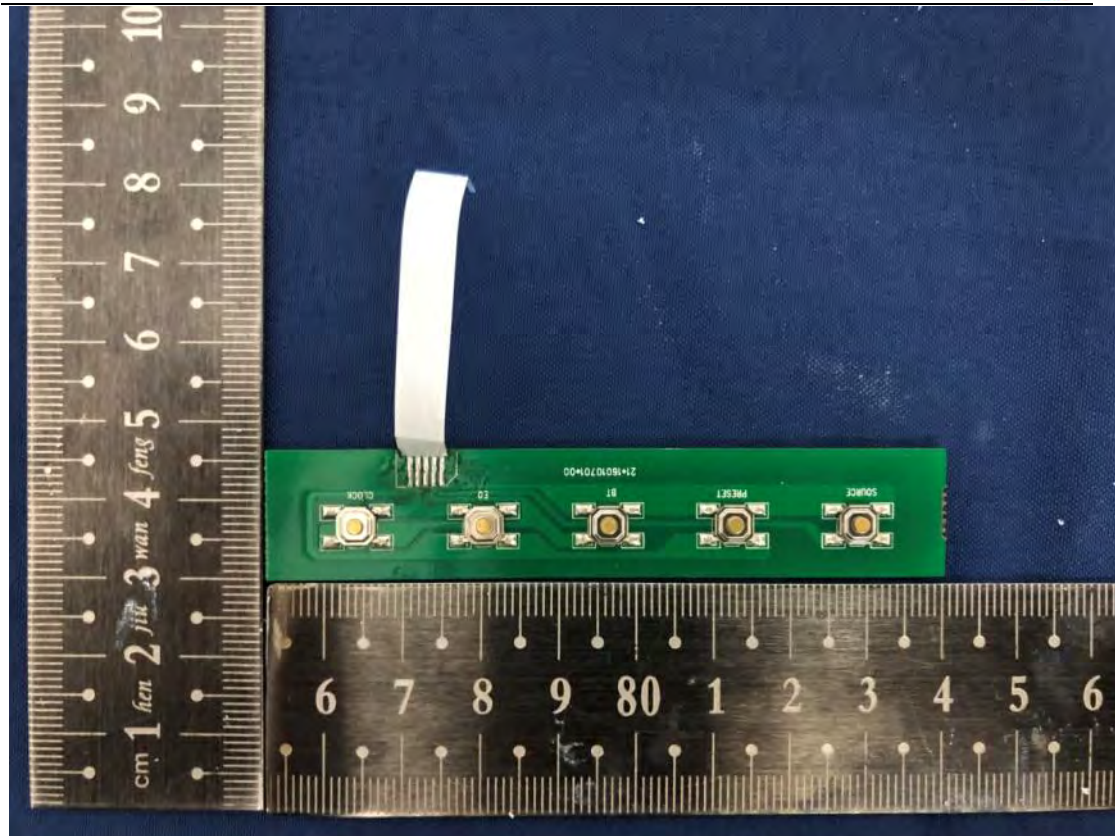

FCC ID: 2ABL5WSR1901R6-22, IC:22096-R622

Internal Photos

1. EUT uncover view

2. Antenna view