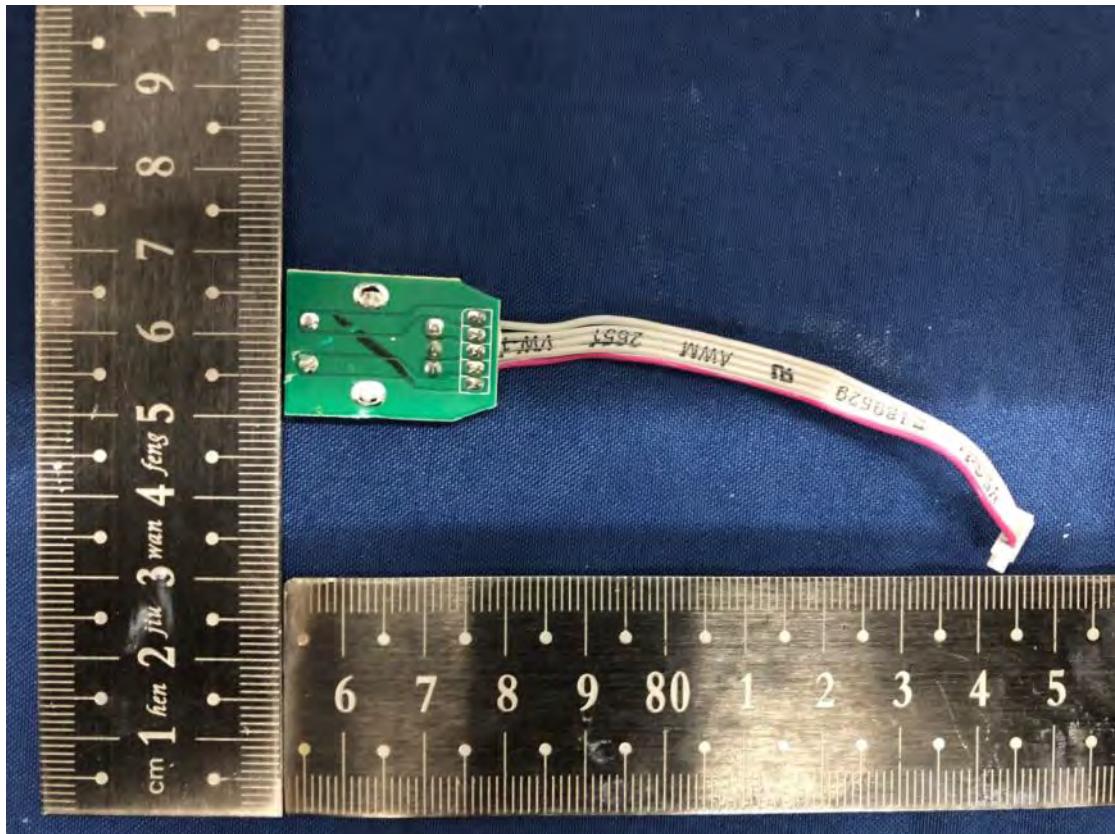

FCC ID: 2ABL5WSR1901R6-22, IC:22096-R622

Internal Photos

1. EUT uncover view

2. Antenna view