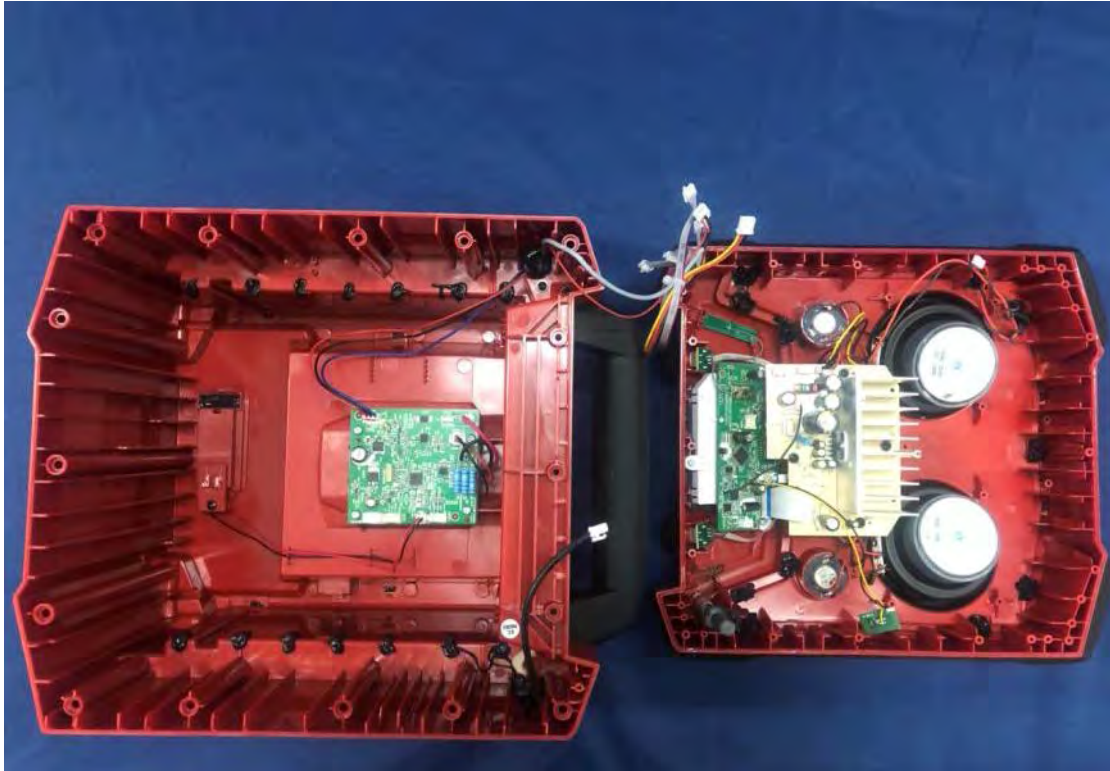

FCC ID: 2ABL5WSR1901R6-22, IC:22096-R622

Internal Photos

1. EUT uncover view

2. Antenna view