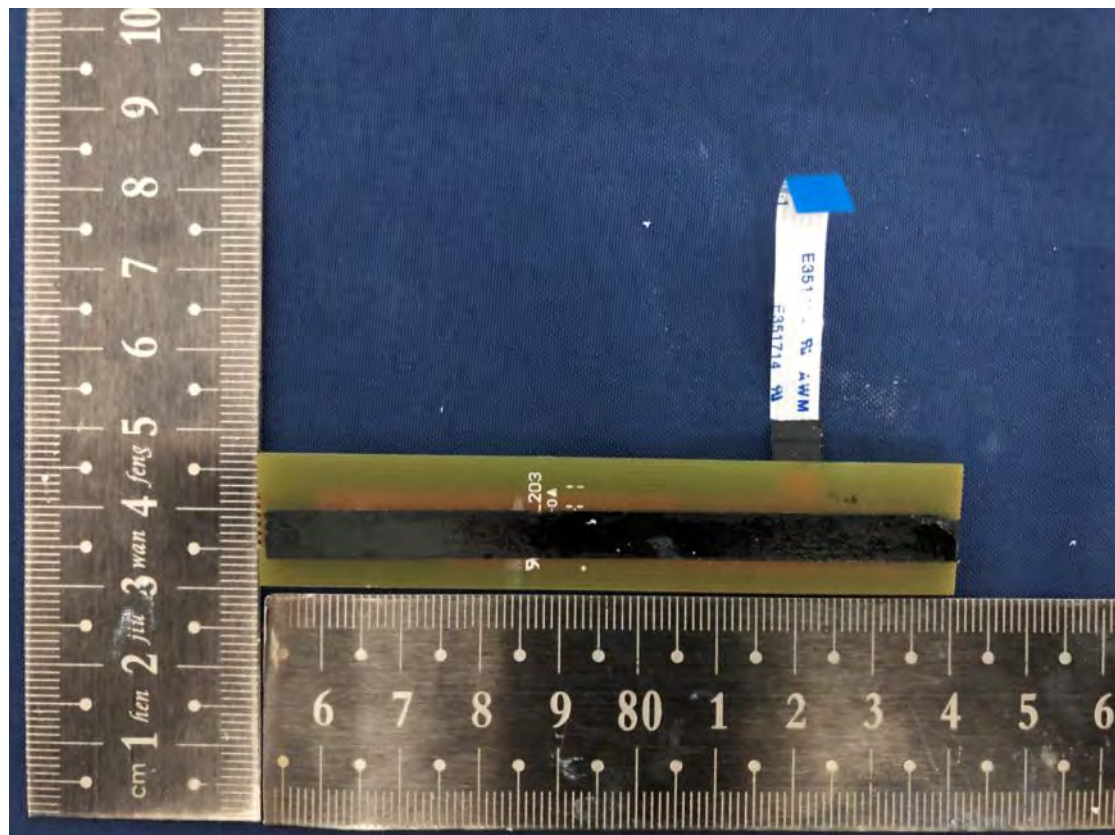

FCC ID: 2ABL5WSR1901R6-22, IC:22096-R622

Internal Photos

1. EUT uncover view

2. Antenna view