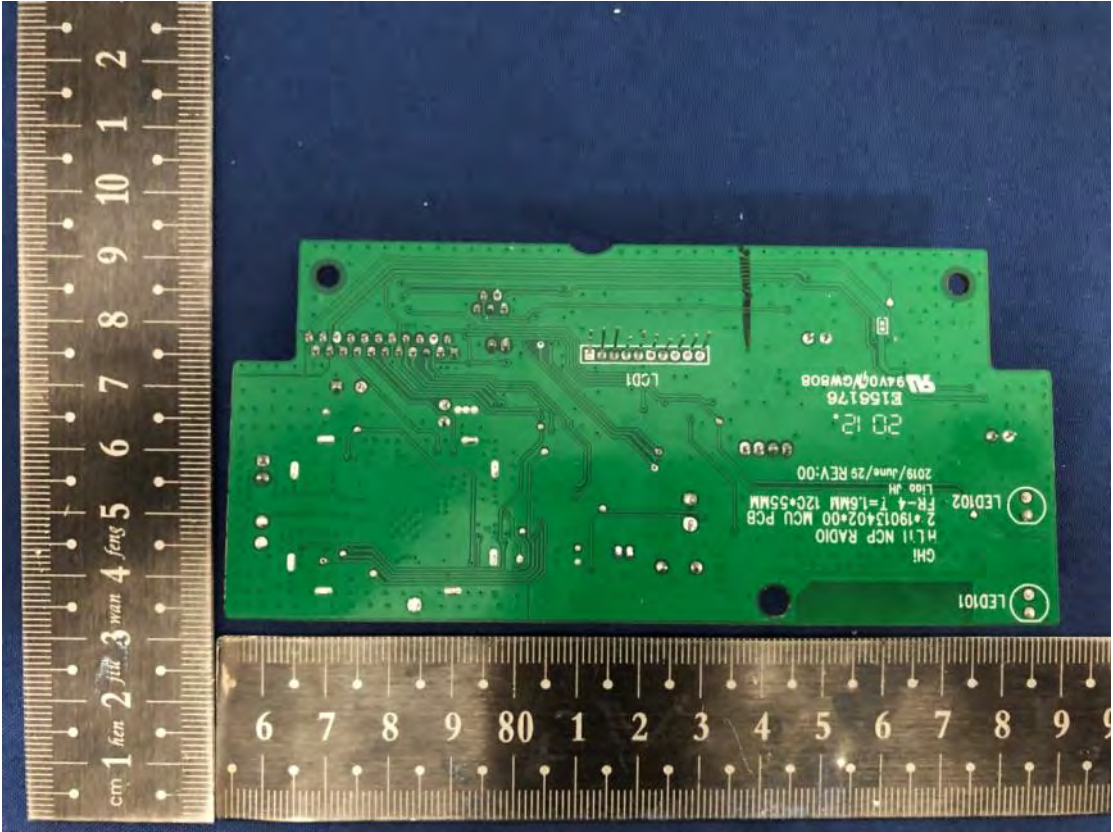

FCC ID: 2ABL5WSR1901R6-22, IC:22096-R622

Internal Photos

1. EUT uncover view

2. Antenna view