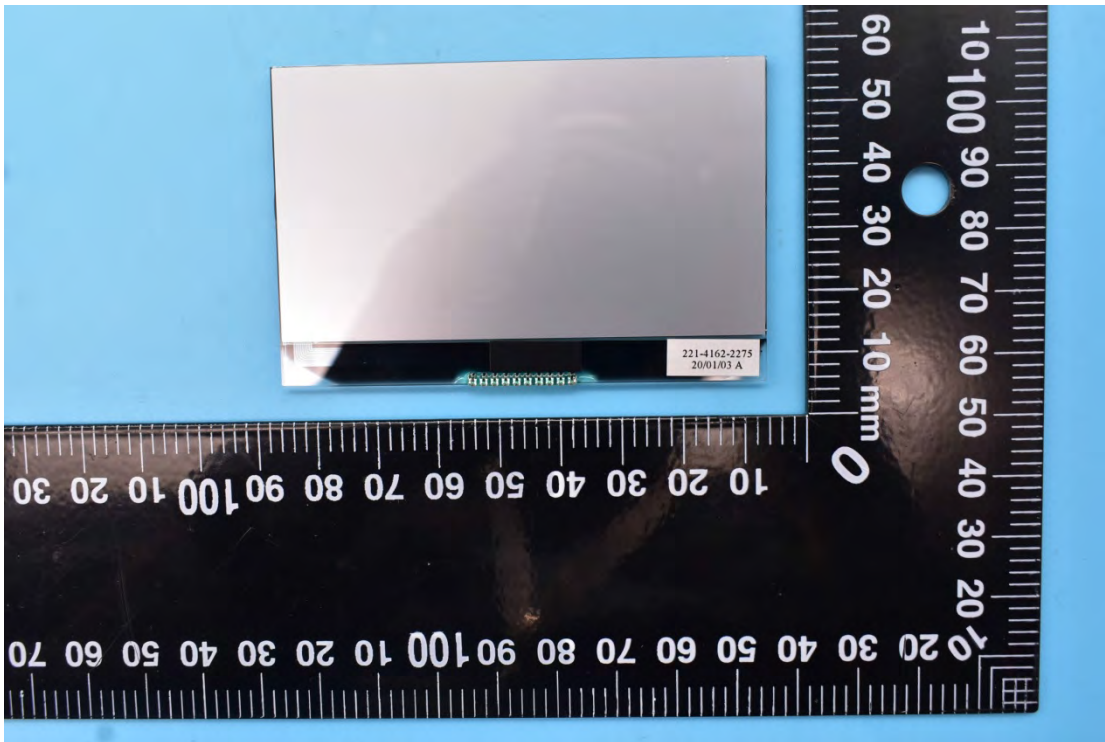

FCC ID: 2ABL5WSR1901R6-22, IC:22096-R622

Internal Photos

1. EUT uncover view

2. Antenna view