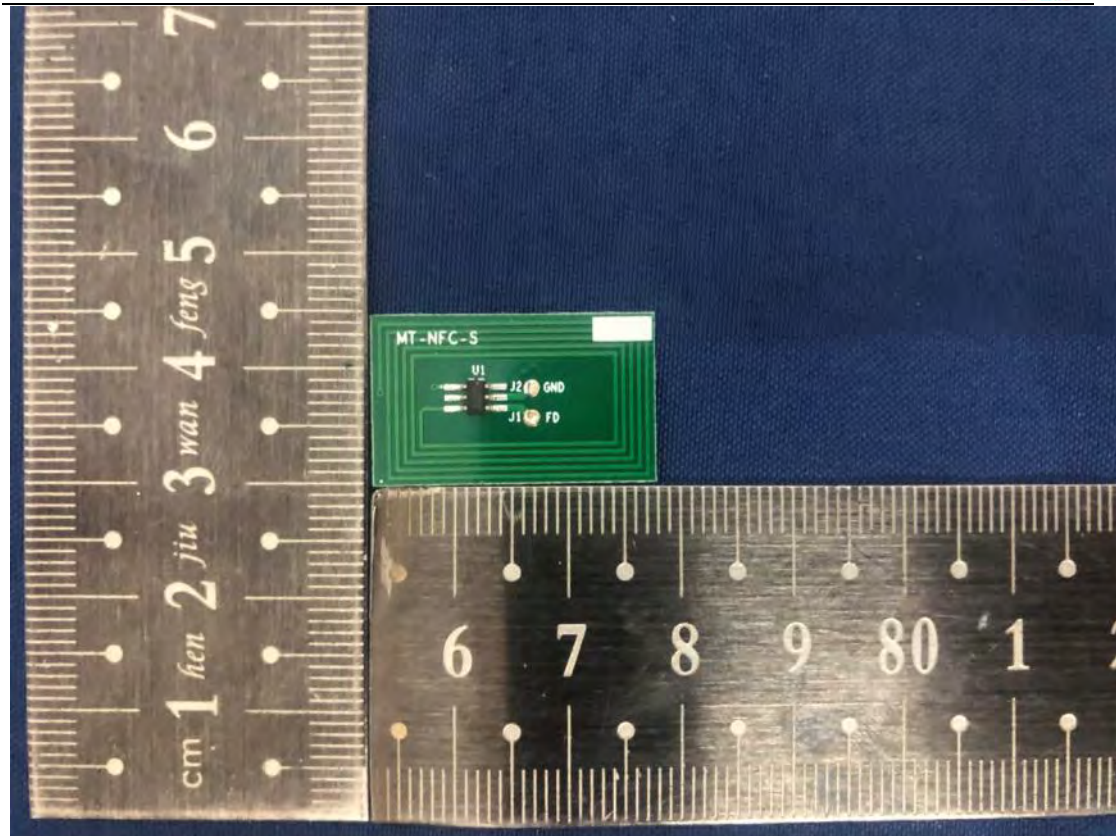

FCC ID: 2ABL5WSR1901R6-22, IC:22096-R622

Internal Photos

1. EUT uncover view

2. Antenna view