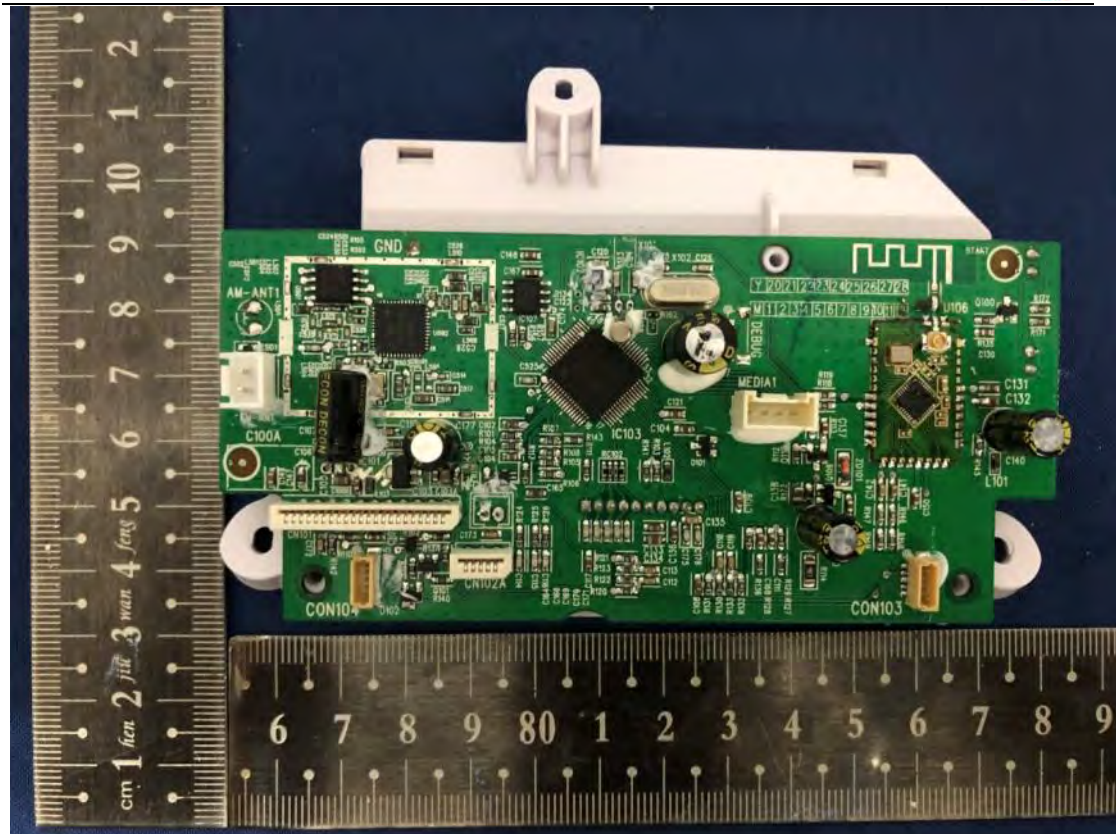

FCC ID: 2ABL5WSR1901R6-22, IC:22096-R622

Internal Photos

1. EUT uncover view

2. Antenna view