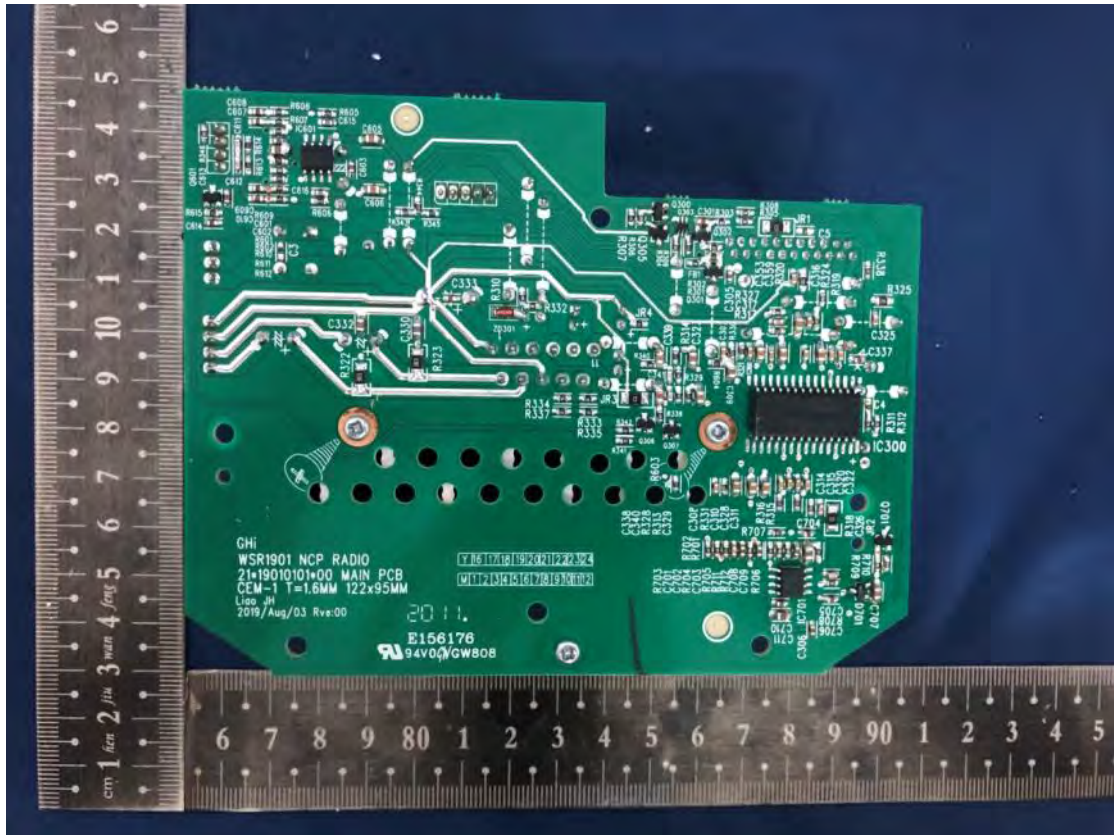

FCC ID: 2ABL5WSR1901R6-22, IC:22096-R622

Internal Photos

1. EUT uncover view

2. Antenna view