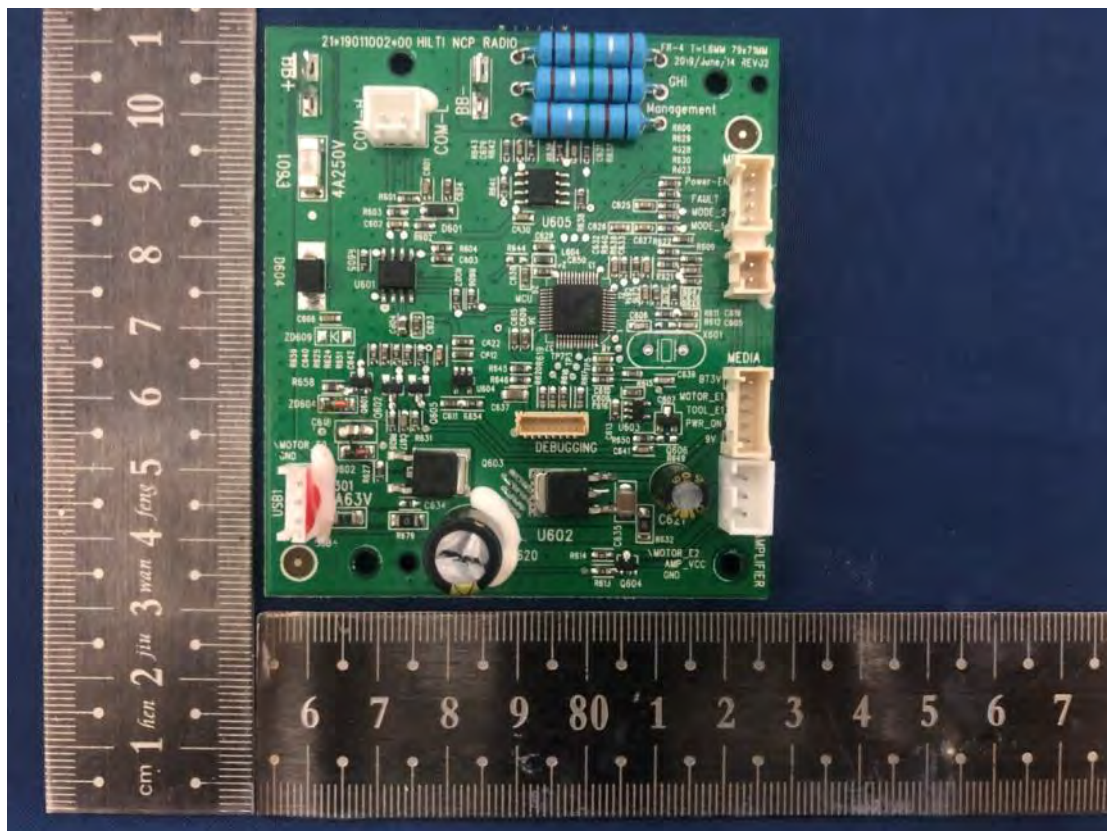

FCC ID: 2ABL5WSR1901R6-22, IC:22096-R622

Internal Photos

1. EUT uncover view

2. Antenna view