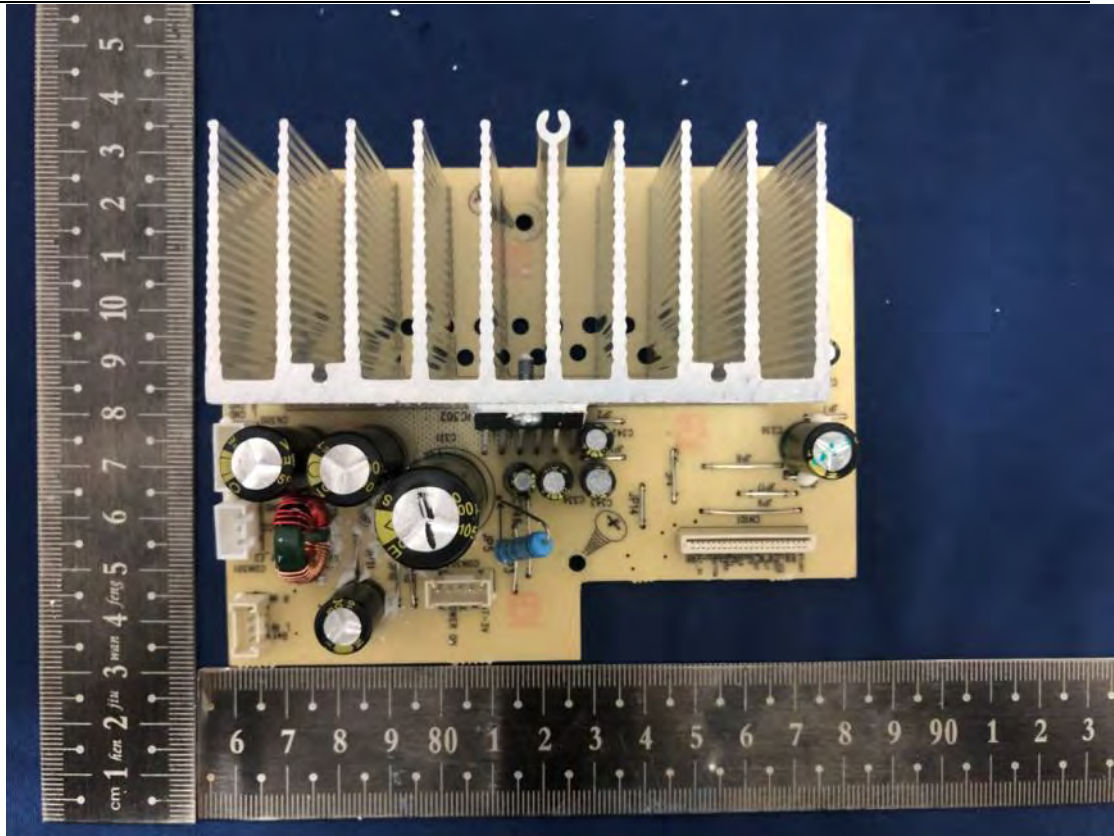

FCC ID: 2ABL5WSR1901R6-22, IC:22096-R622

Internal Photos

1. EUT uncover view

2. Antenna view