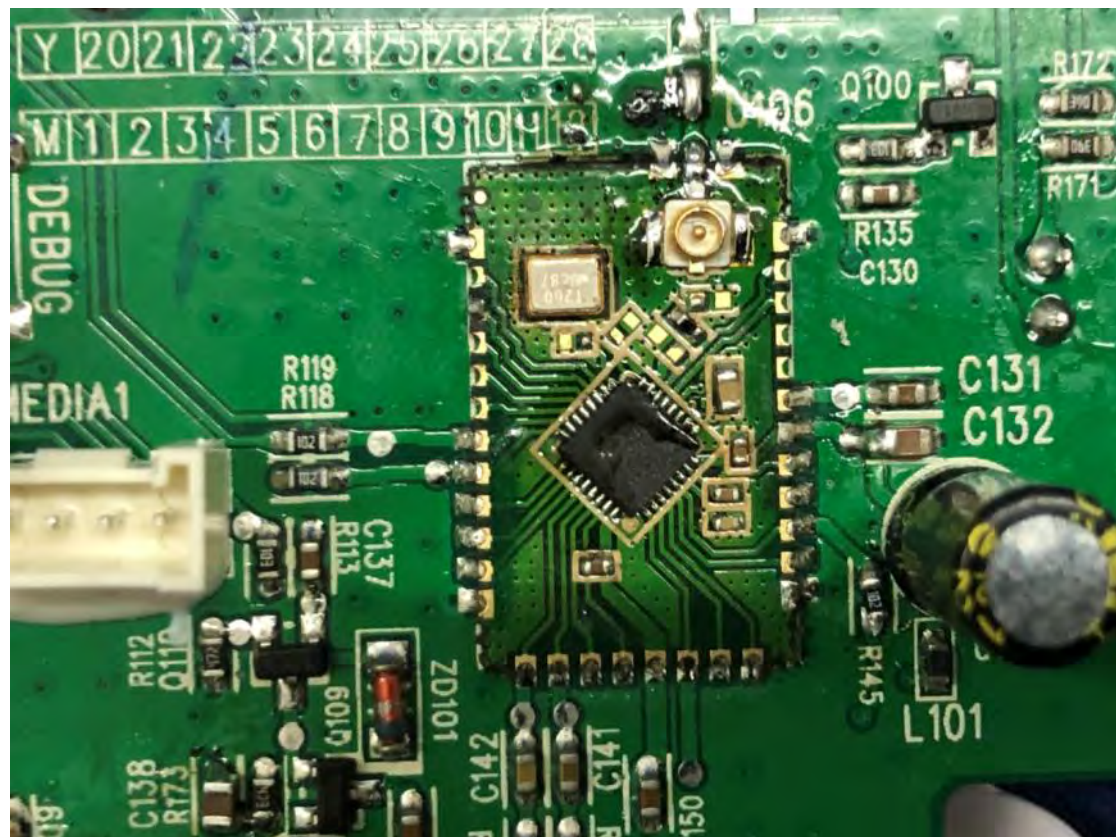

FCC ID: 2ABL5WSR1901R6-22, IC:22096-R622

Internal Photos

1. EUT uncover view

2. Antenna view