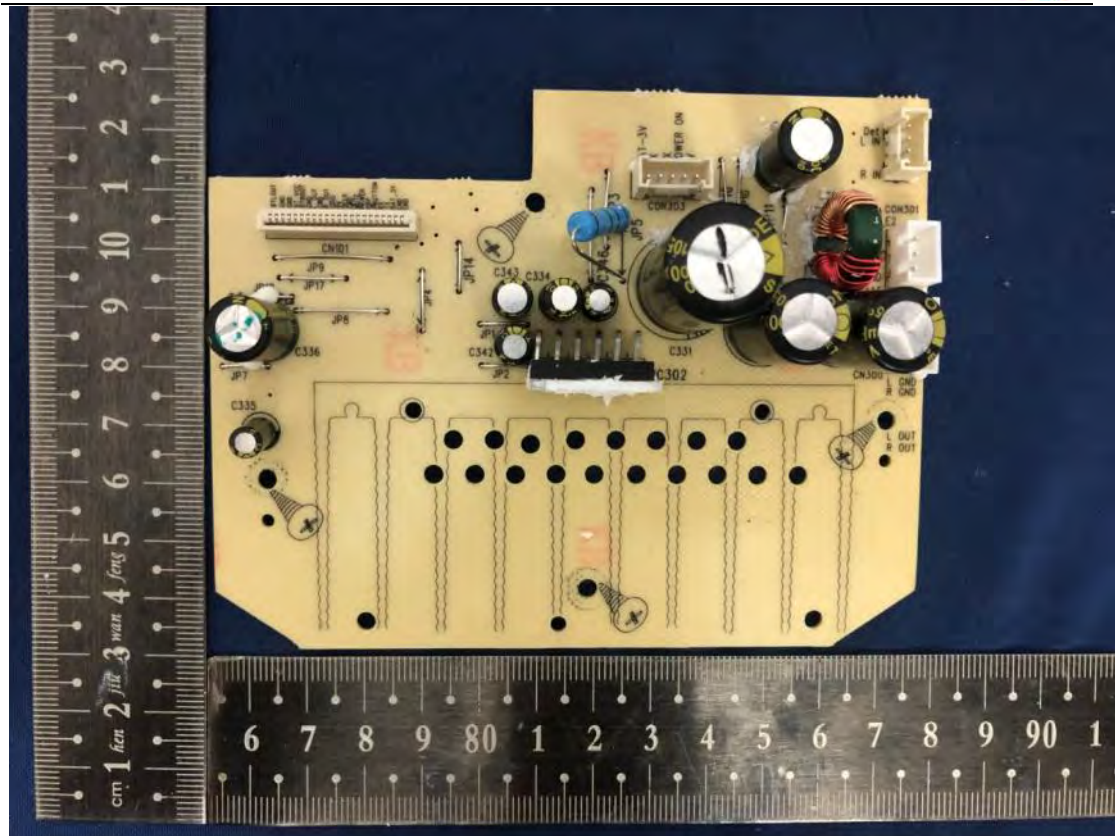

FCC ID: 2ABL5WSR1901R6-22, IC:22096-R622

Internal Photos

1. EUT uncover view

2. Antenna view