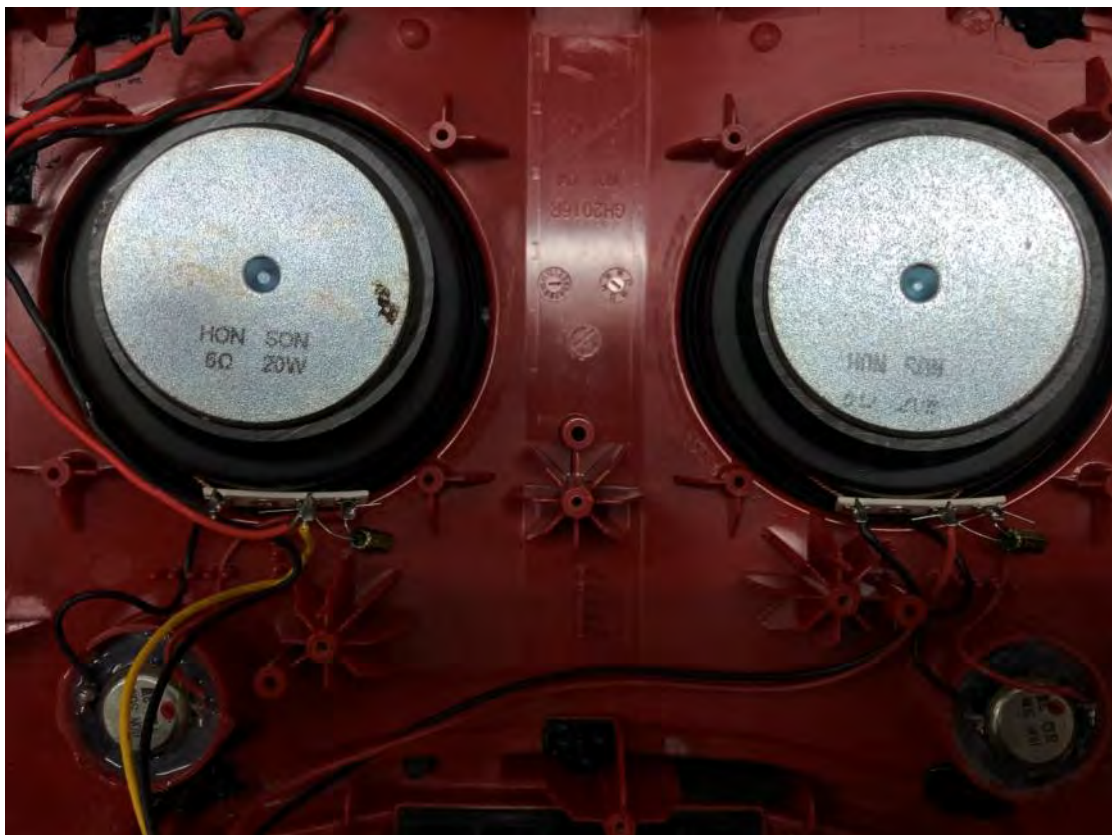

FCC ID: 2ABL5WSR1901R6-22, IC:22096-R622

Internal Photos

1. EUT uncover view

2. Antenna view