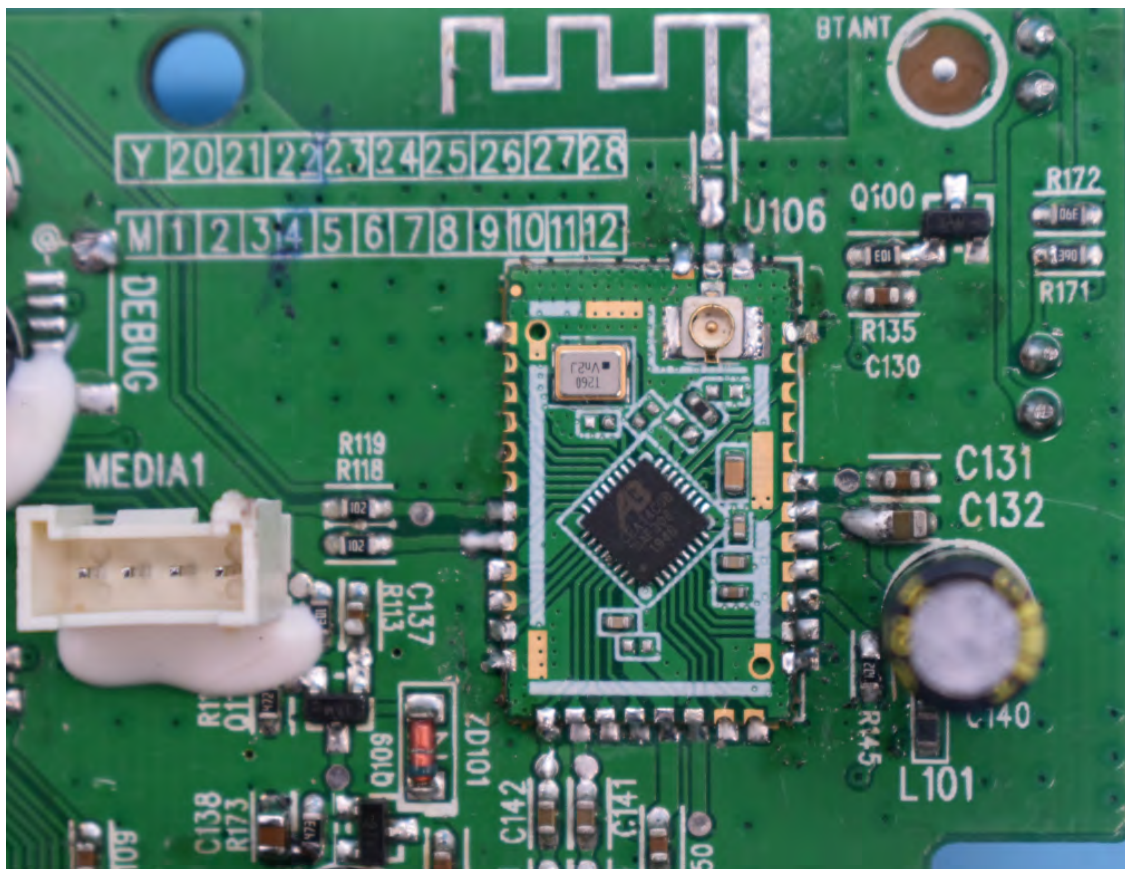

FCC ID: 2ABL5WSR1901R6-22, IC:22096-R622

Internal Photos

1. EUT uncover view

2. Antenna view