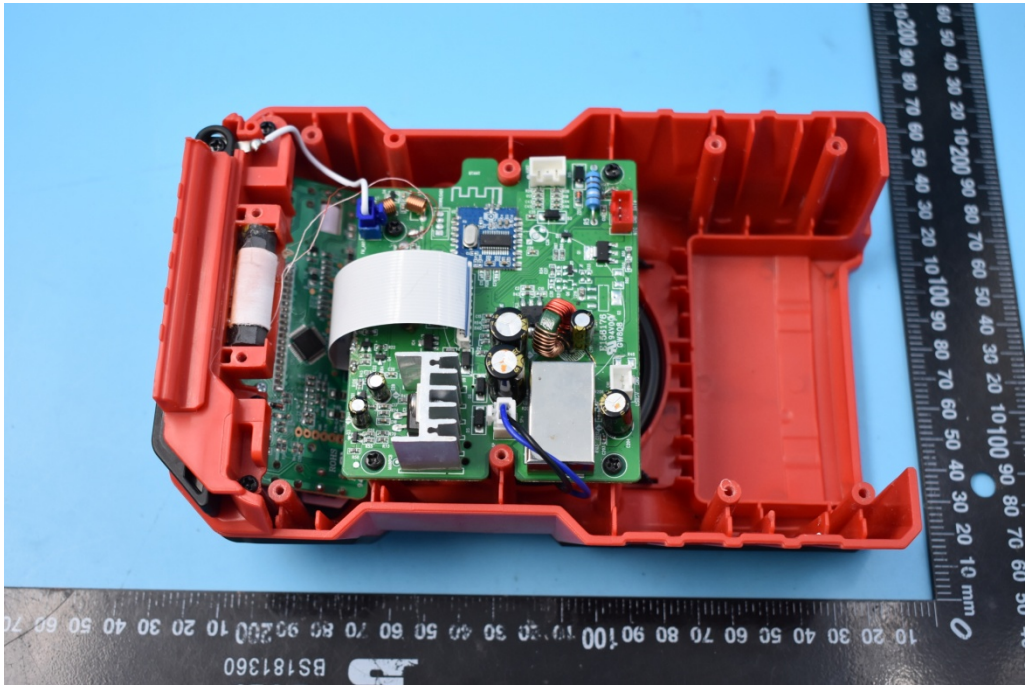

FCC ID: 2ABL5WSR1801-BE322

Internal Photos

1. EUT uncover view

2. Mainboard front view

3. Mainboard rear view

4. Antenna view