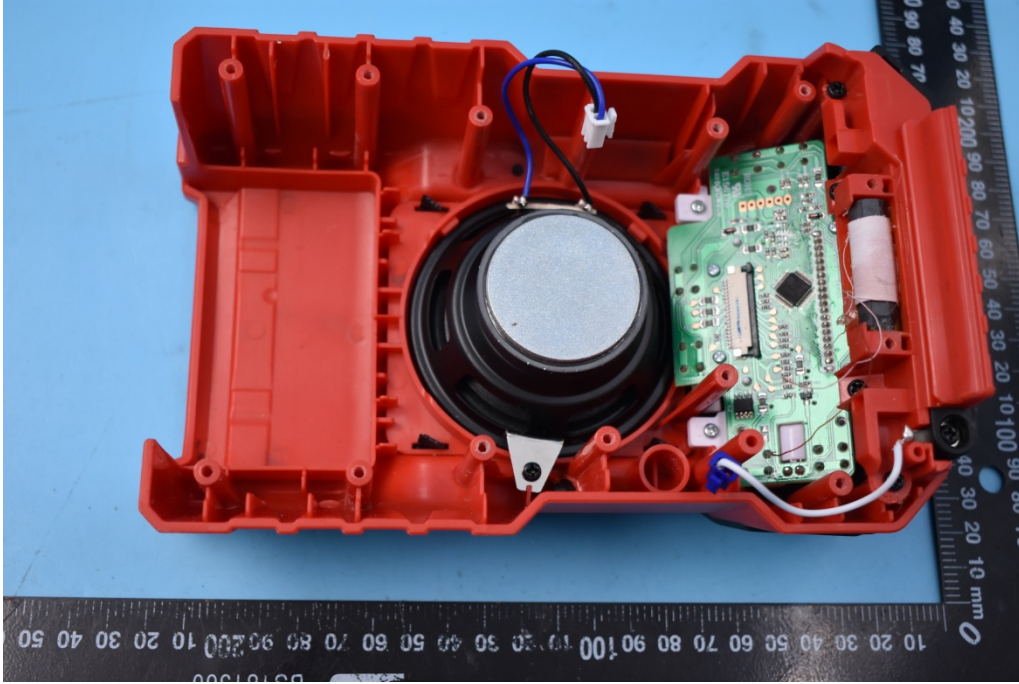

FCC ID: 2ABL5WSR1801-BE322

Internal Photos

1. EUT uncover view

2. Mainboard front view

3. Mainboard rear view

4. Antenna view