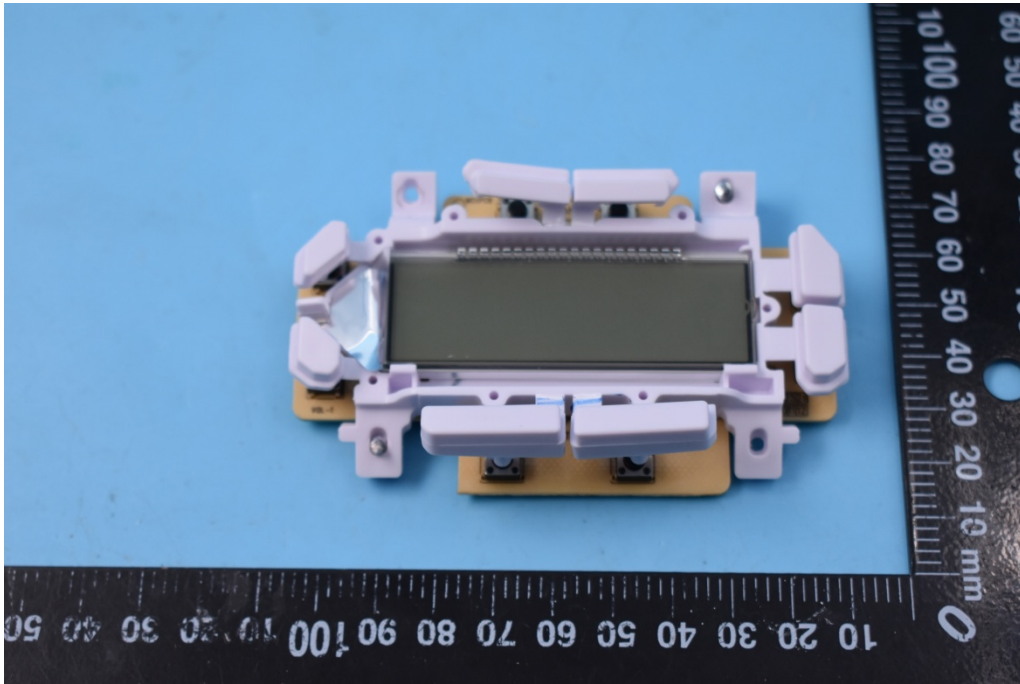

FCC ID: 2ABL5WSR1801-BE322

Internal Photos

1. EUT uncover view

2. Mainboard front view

3. Mainboard rear view

4. Antenna view