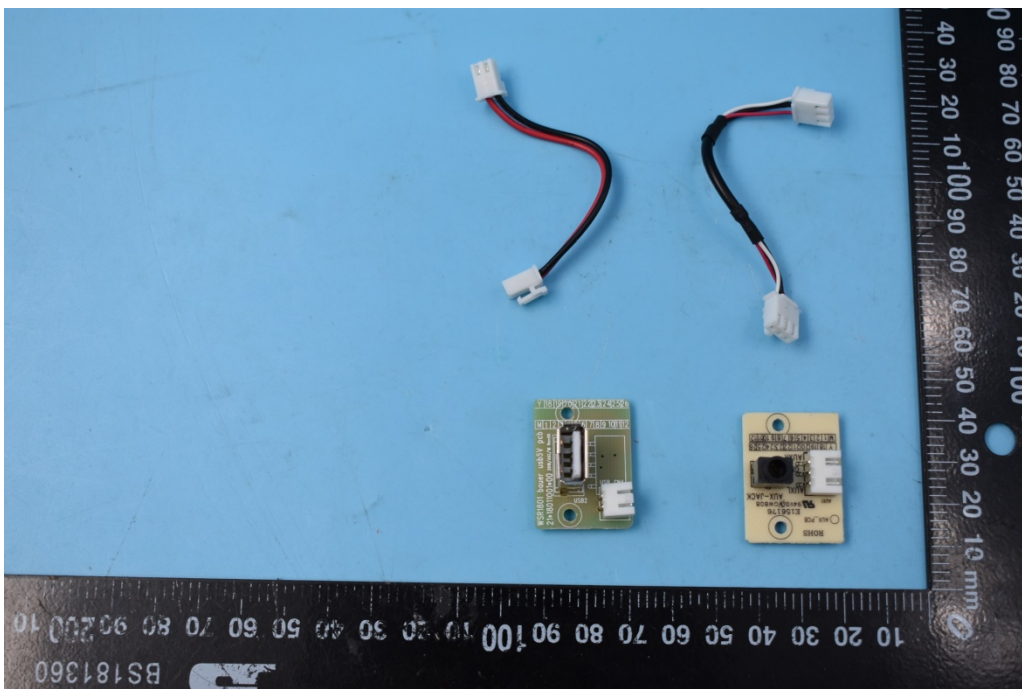

FCC ID: 2ABL5WSR1801-BE322

Internal Photos

1. EUT uncover view

2. Mainboard front view

3. Mainboard rear view

4. Antenna view