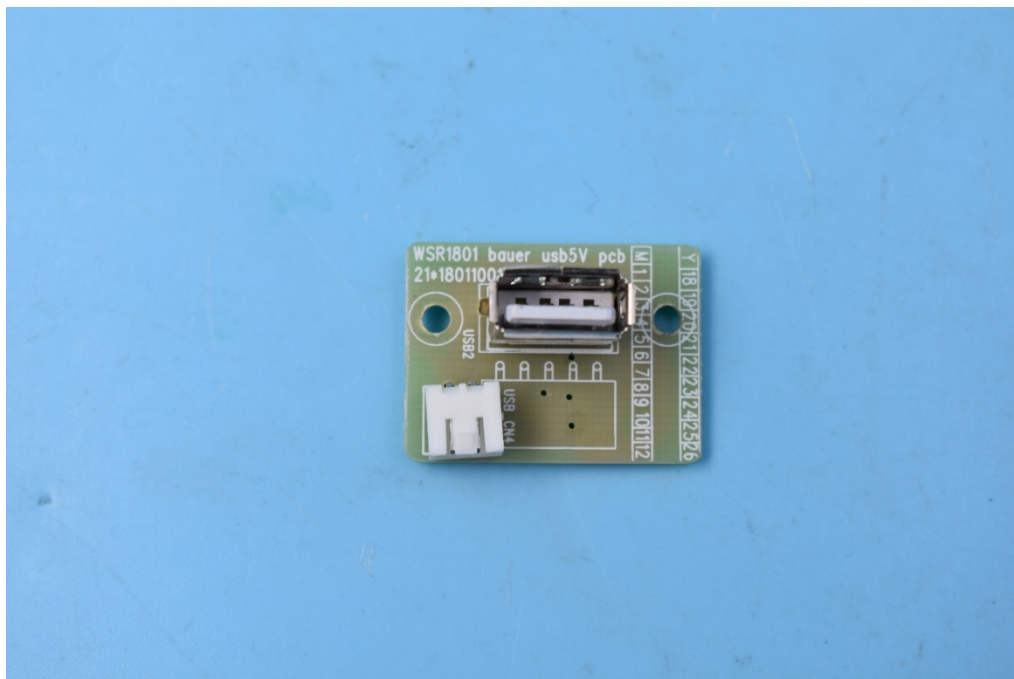

FCC ID: 2ABL5WSR1801-BE322

Internal Photos

1. EUT uncover view

2. Mainboard front view

3. Mainboard rear view

4. Antenna view