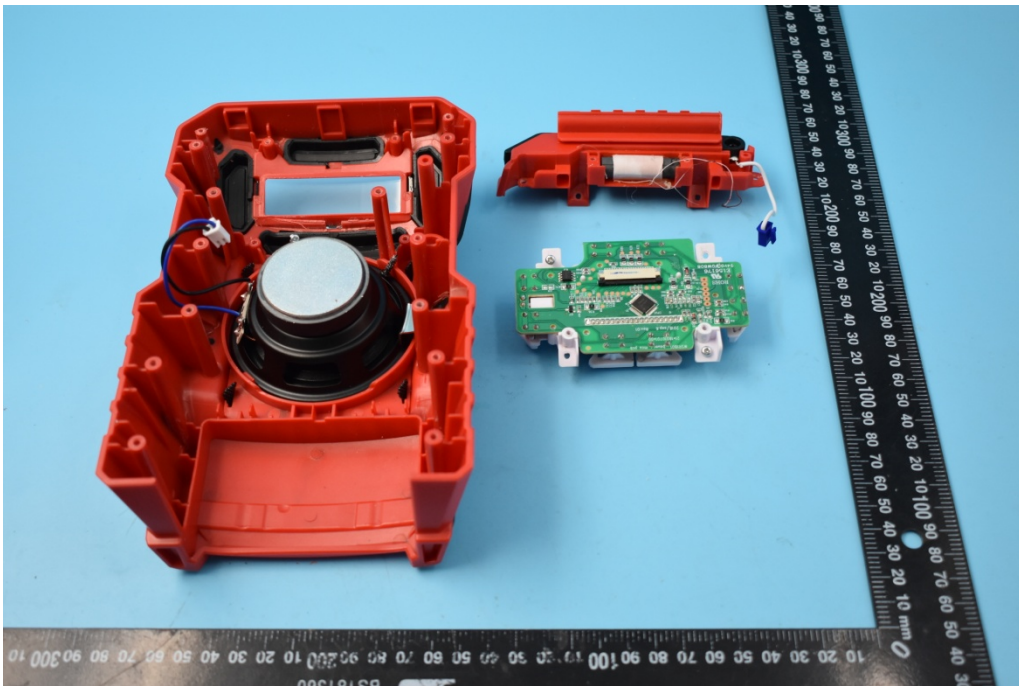

FCC ID: 2ABL5WSR1801-BE322

Internal Photos

1. EUT uncover view

2. Mainboard front view

3. Mainboard rear view

4. Antenna view