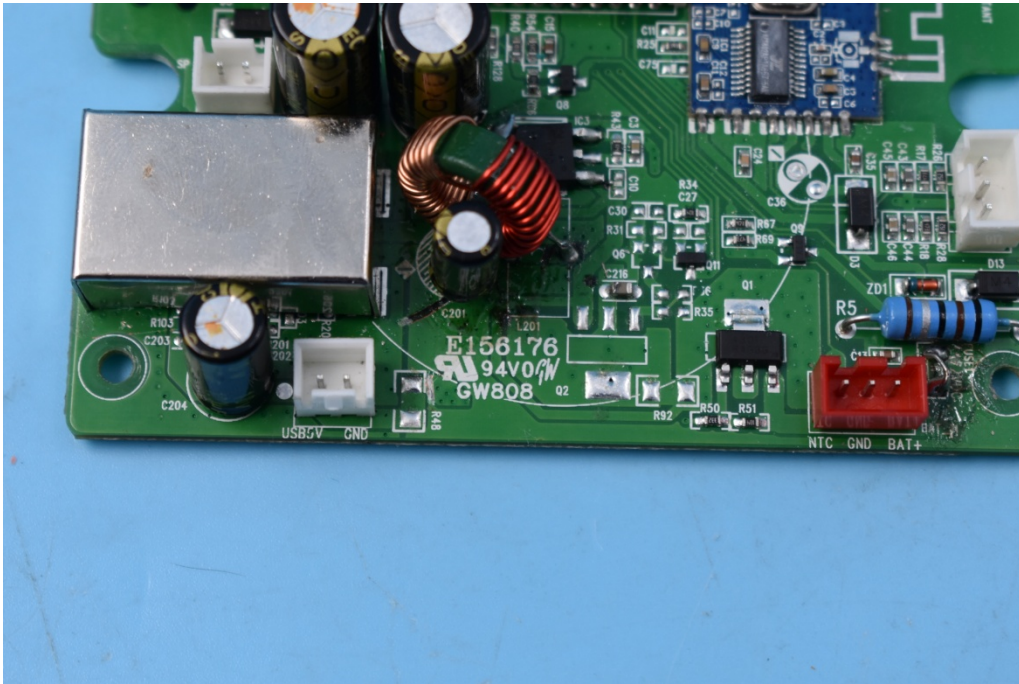

FCC ID: 2ABL5WSR1801-BE322

Internal Photos

1. EUT uncover view

2. Mainboard front view

3. Mainboard rear view

4. Antenna view