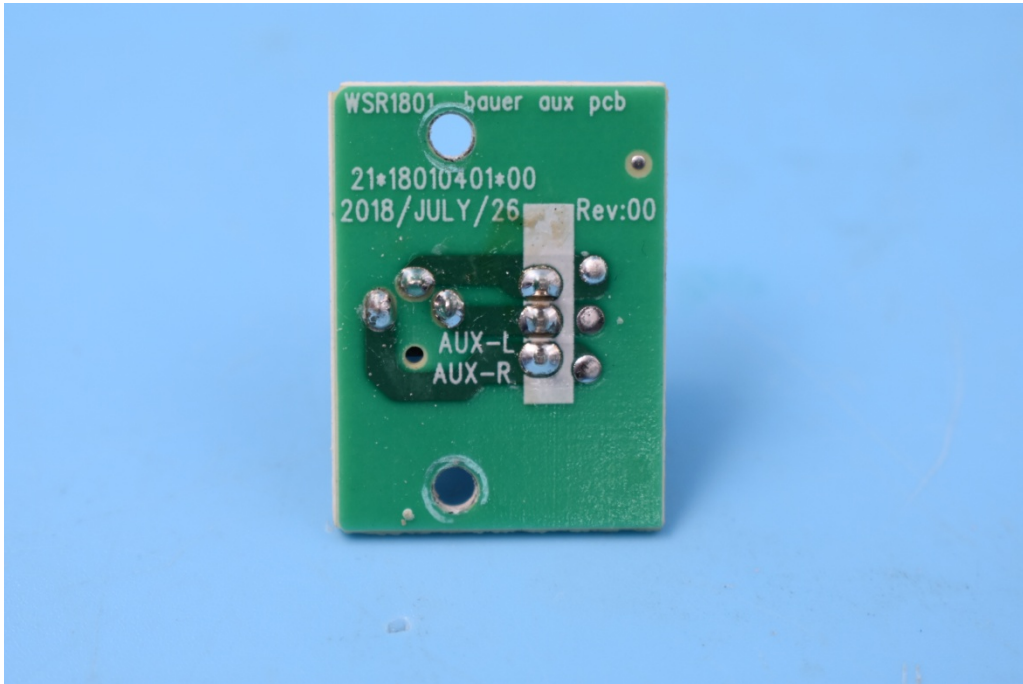

FCC ID: 2ABL5WSR1801-BE322

Internal Photos

1. EUT uncover view

2. Mainboard front view

3. Mainboard rear view

4. Antenna view