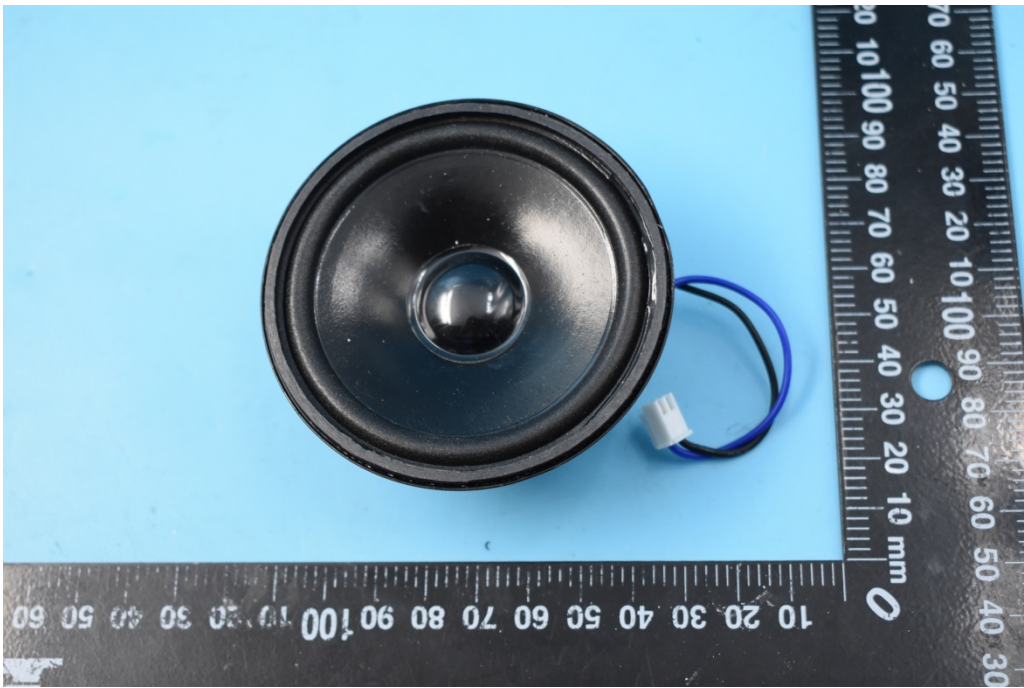

FCC ID: 2ABL5WSR1801-BE322

Internal Photos

1. EUT uncover view

2. Mainboard front view

3. Mainboard rear view

4. Antenna view