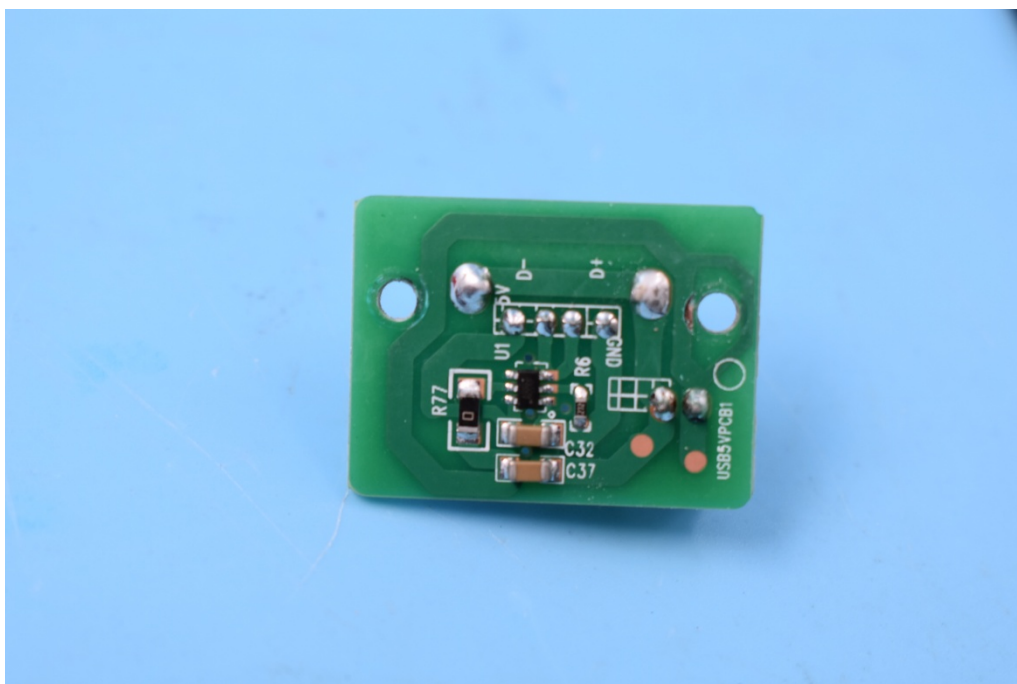

FCC ID: 2ABL5WSR1801-BE322

Internal Photos

1. EUT uncover view

2. Mainboard front view

3. Mainboard rear view

4. Antenna view