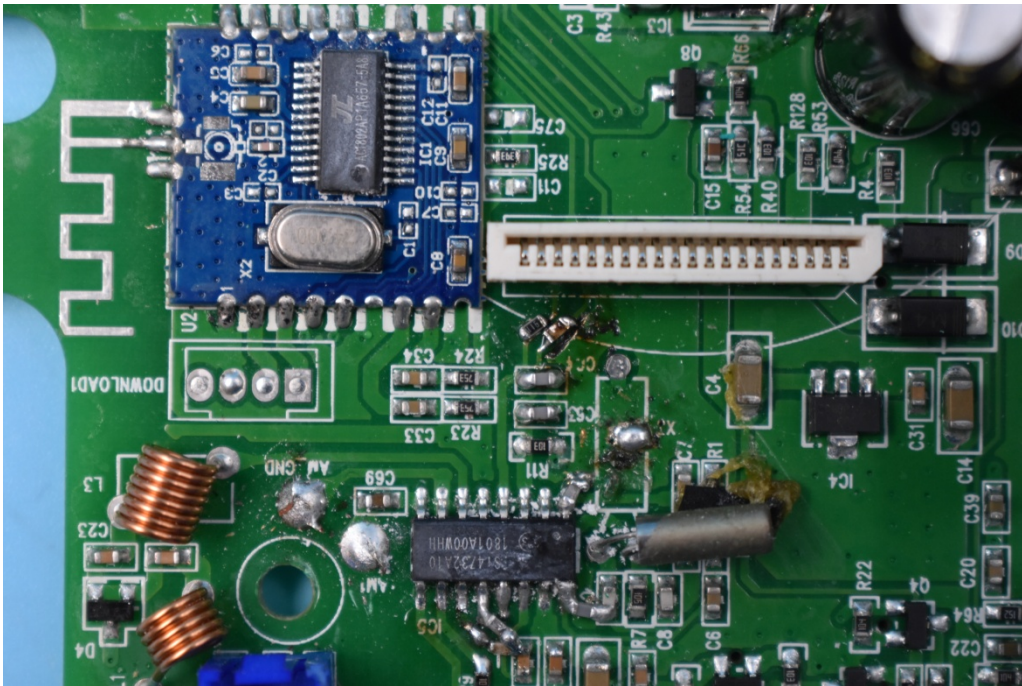

FCC ID: 2ABL5WSR1801-BE322

Internal Photos

1. EUT uncover view

2. Mainboard front view

3. Mainboard rear view

4. Antenna view