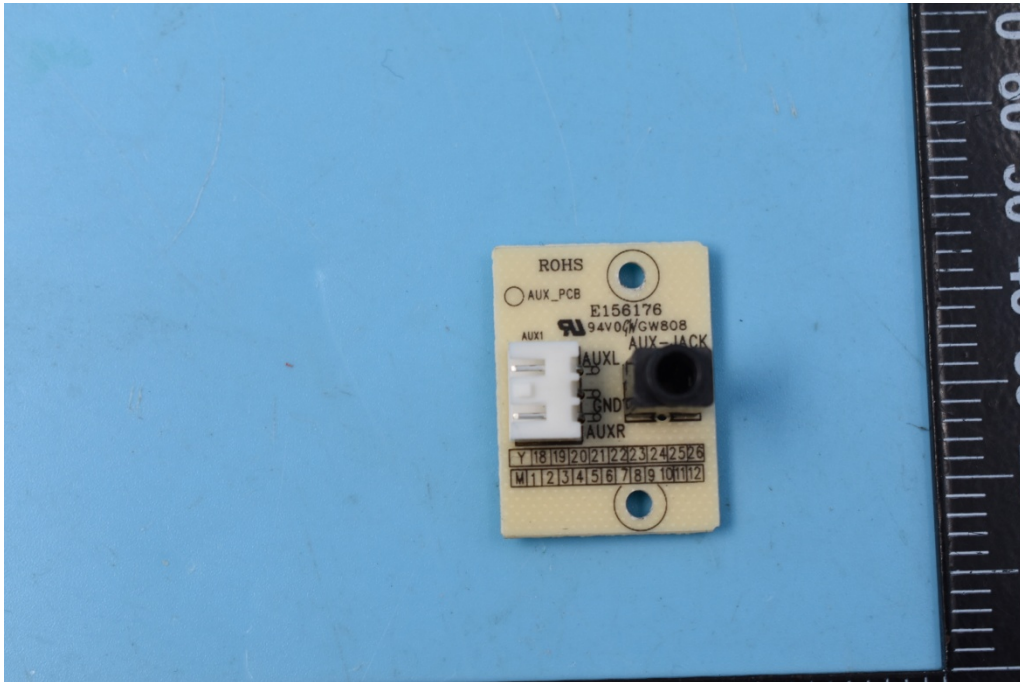

FCC ID: 2ABL5WSR1801-BE322

Internal Photos

1. EUT uncover view

2. Mainboard front view

3. Mainboard rear view

4. Antenna view