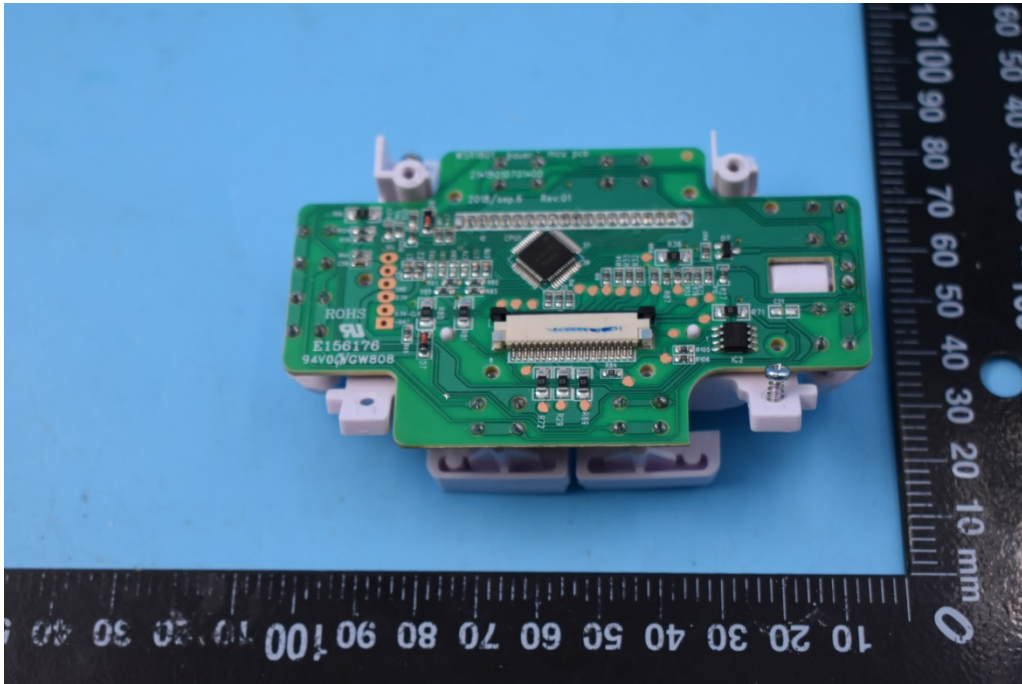

FCC ID: 2ABL5WSR1801-BE322

Internal Photos

1. EUT uncover view

2. Mainboard front view

3. Mainboard rear view

4. Antenna view