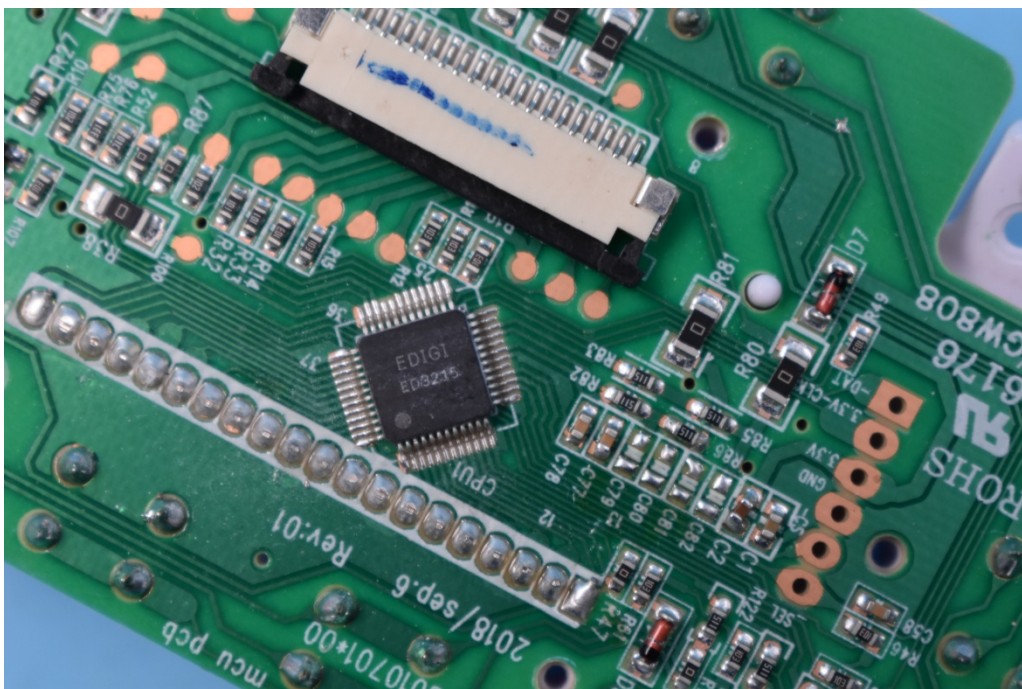

FCC ID: 2ABL5WSR1801-BE322

Internal Photos

1. EUT uncover view

2. Mainboard front view

3. Mainboard rear view

4. Antenna view