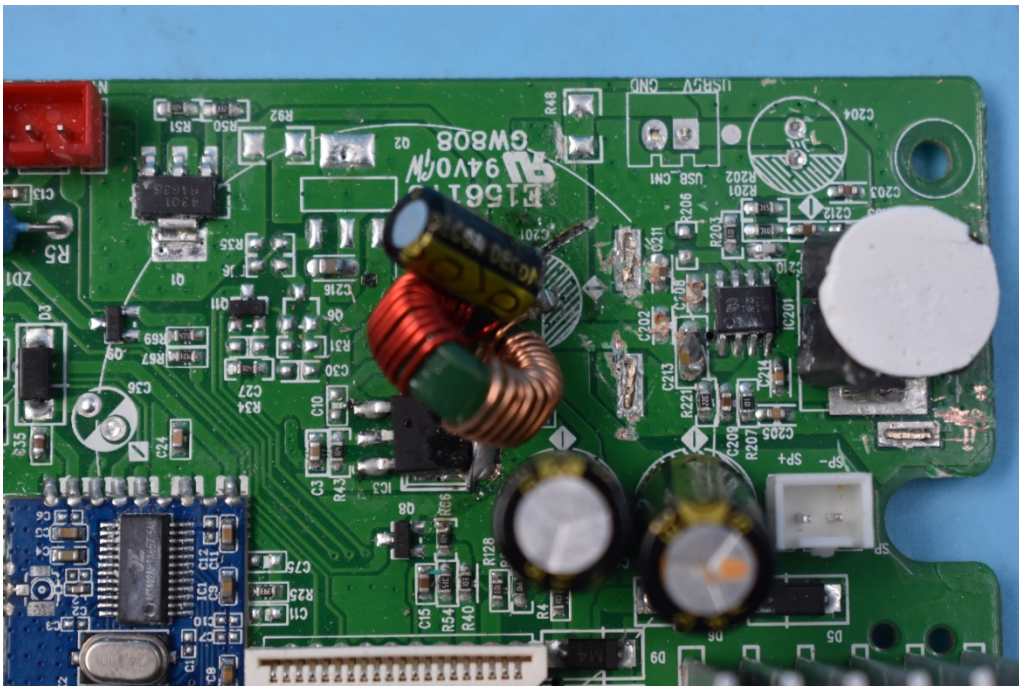

FCC ID: 2ABL5WSR1801-BE322

Internal Photos

1. EUT uncover view

2. Mainboard front view

3. Mainboard rear view

4. Antenna view