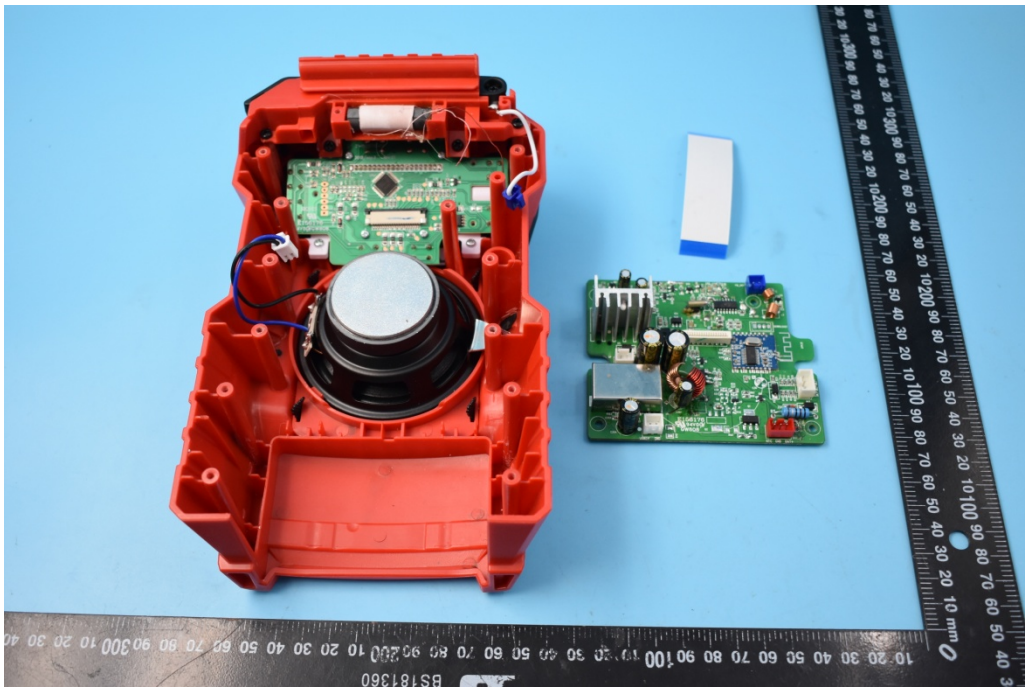

FCC ID: 2ABL5WSR1801-BE322

Internal Photos

1. EUT uncover view

2. Mainboard front view

3. Mainboard rear view

4. Antenna view