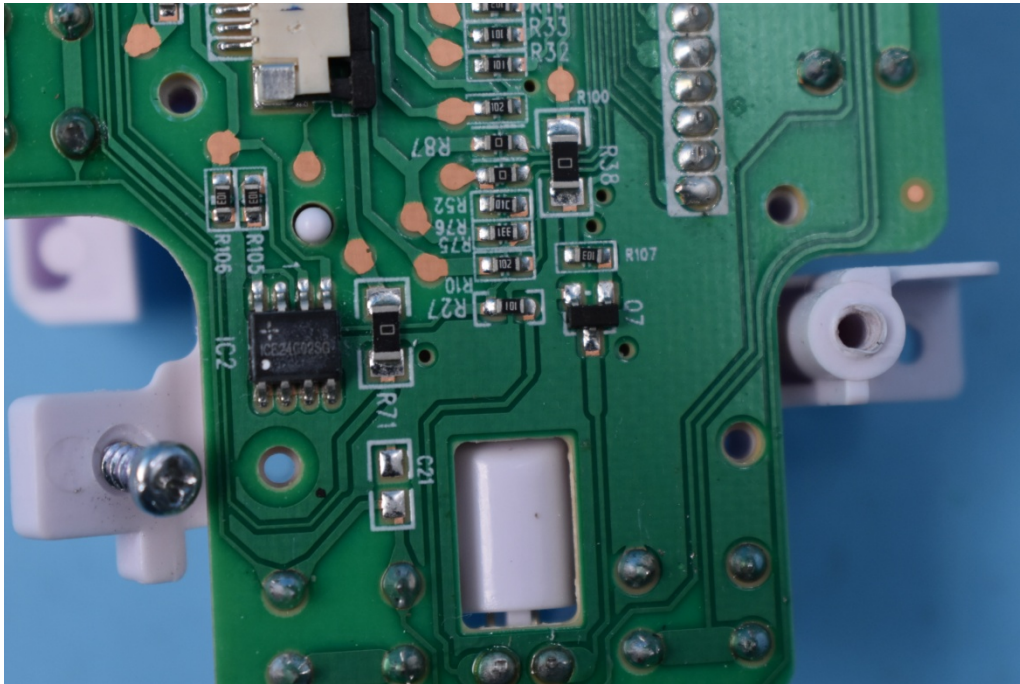

FCC ID: 2ABL5WSR1801-BE322

Internal Photos

1. EUT uncover view

2. Mainboard front view

3. Mainboard rear view

4. Antenna view