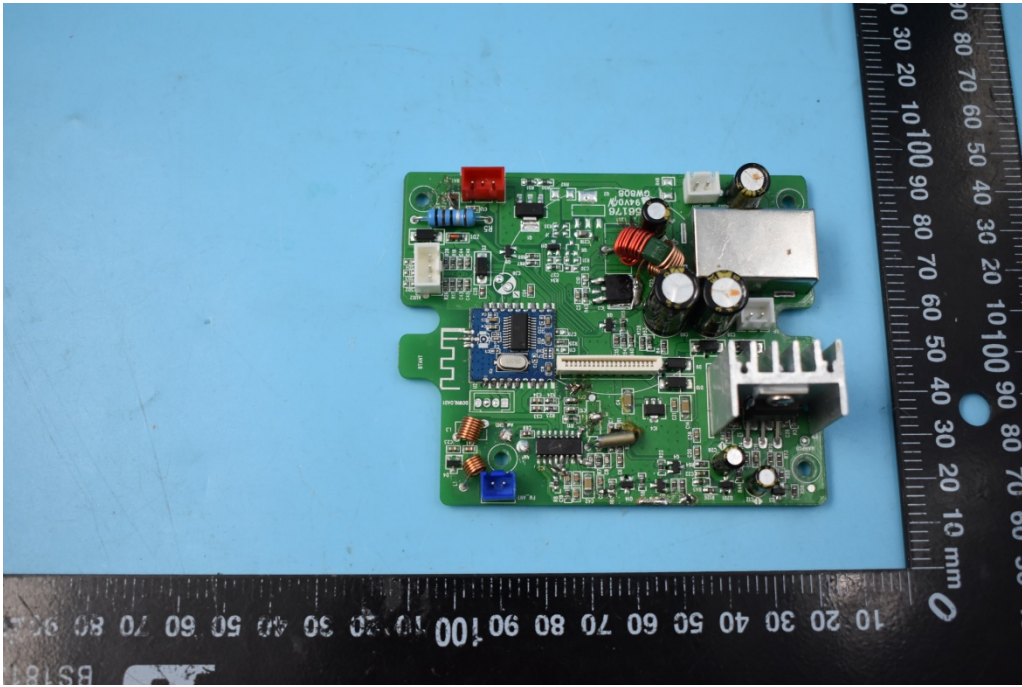

FCC ID: 2ABL5WSR1801-BE322

Internal Photos

1. EUT uncover view

2. Mainboard front view

3. Mainboard rear view

4. Antenna view