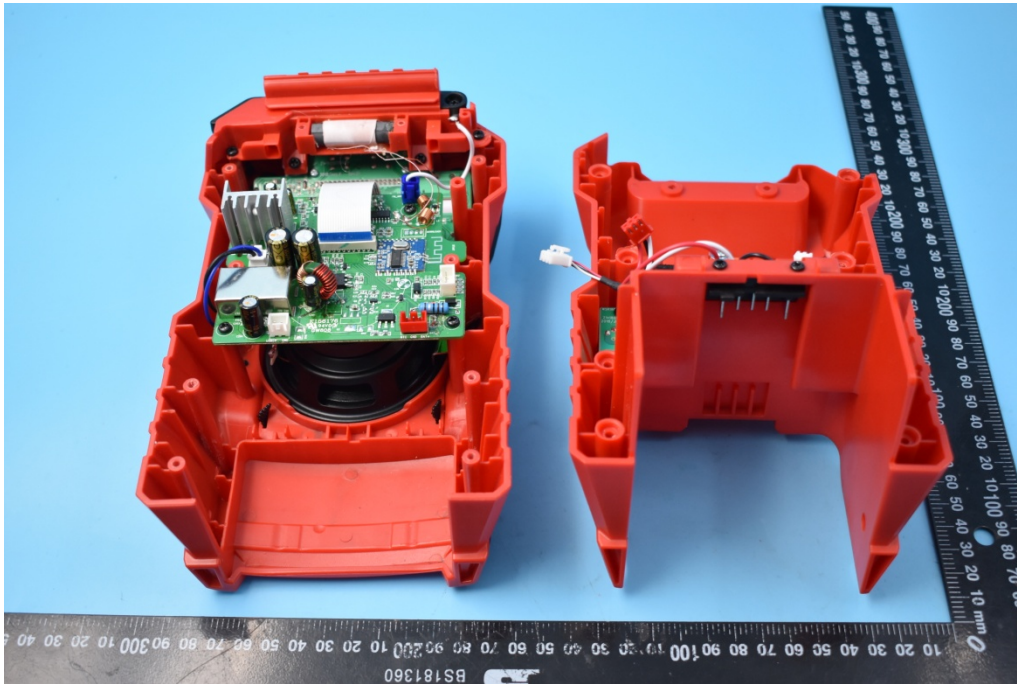

FCC ID: 2ABL5WSR1801-BE322

Internal Photos

1. EUT uncover view

2. Mainboard front view

3. Mainboard rear view

4. Antenna view