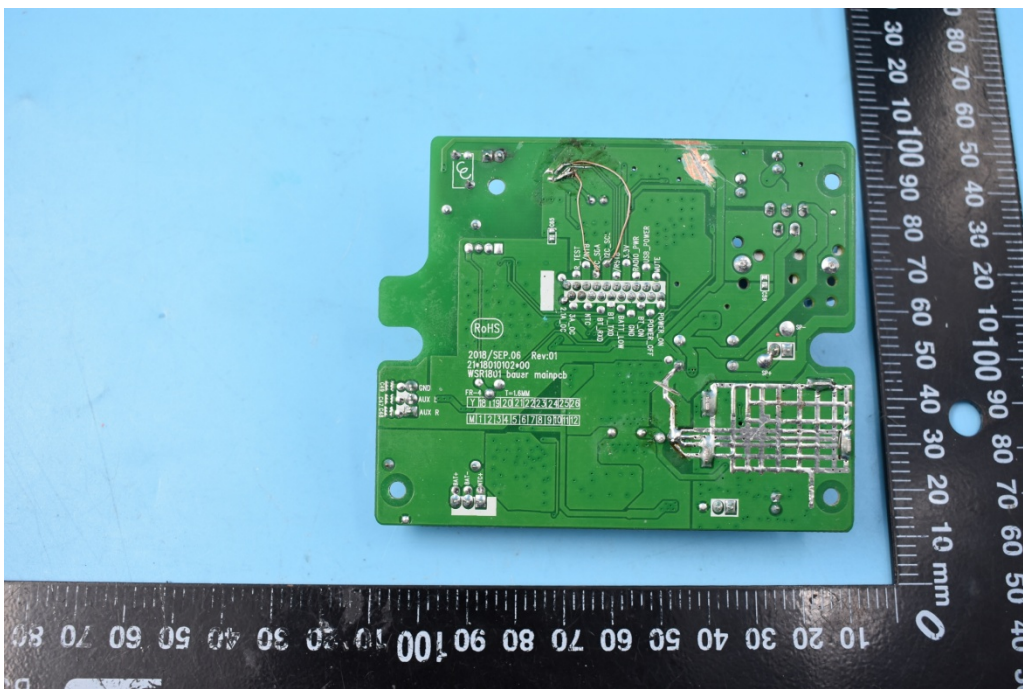

FCC ID: 2ABL5WSR1801-BE322

Internal Photos

1. EUT uncover view

2. Mainboard front view

3. Mainboard rear view

4. Antenna view