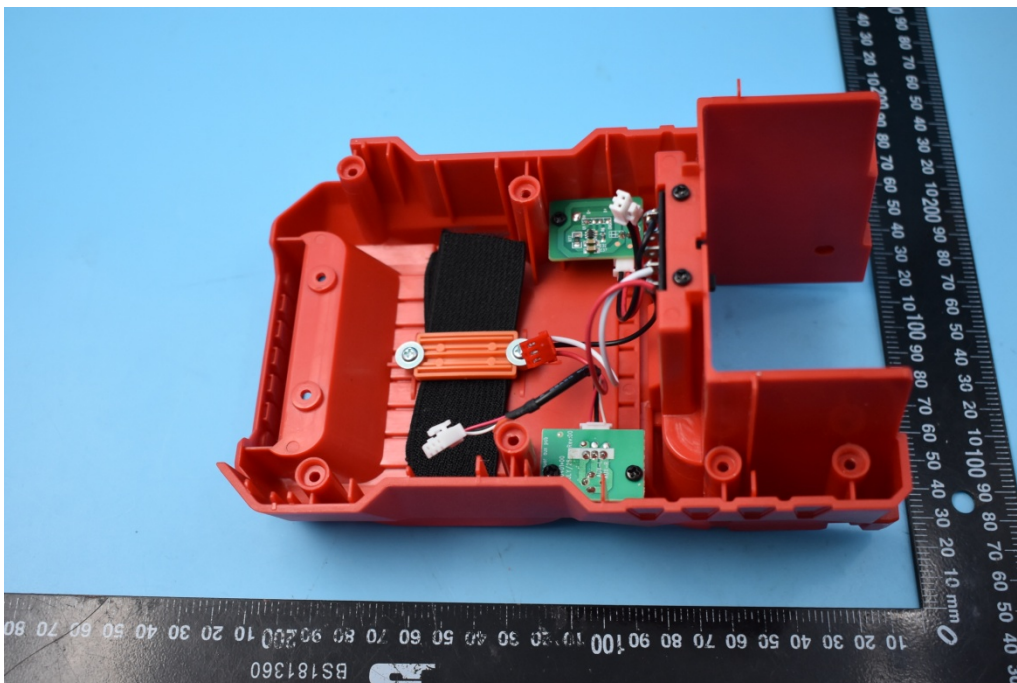

FCC ID: 2ABL5WSR1801-BE322

Internal Photos

1. EUT uncover view

2. Mainboard front view

3. Mainboard rear view

4. Antenna view