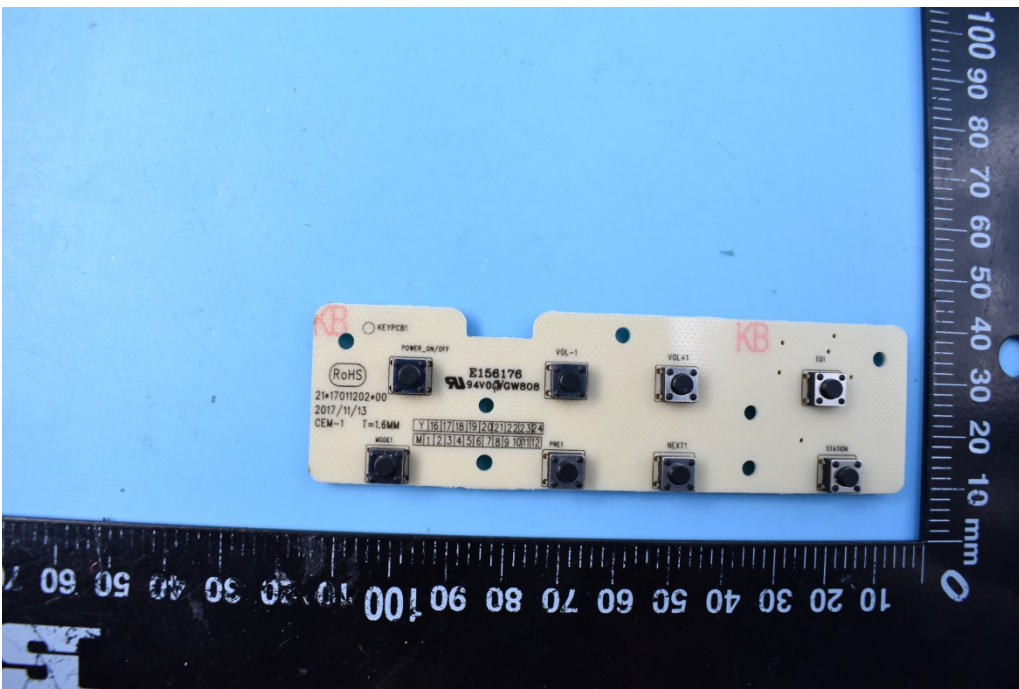

FCC ID: 2ABL5WSR1701R1218BT

Internal Photos

1. EUT uncover view

2. Mainboard front view

3. Mainboard rear view

4. BT antenna view