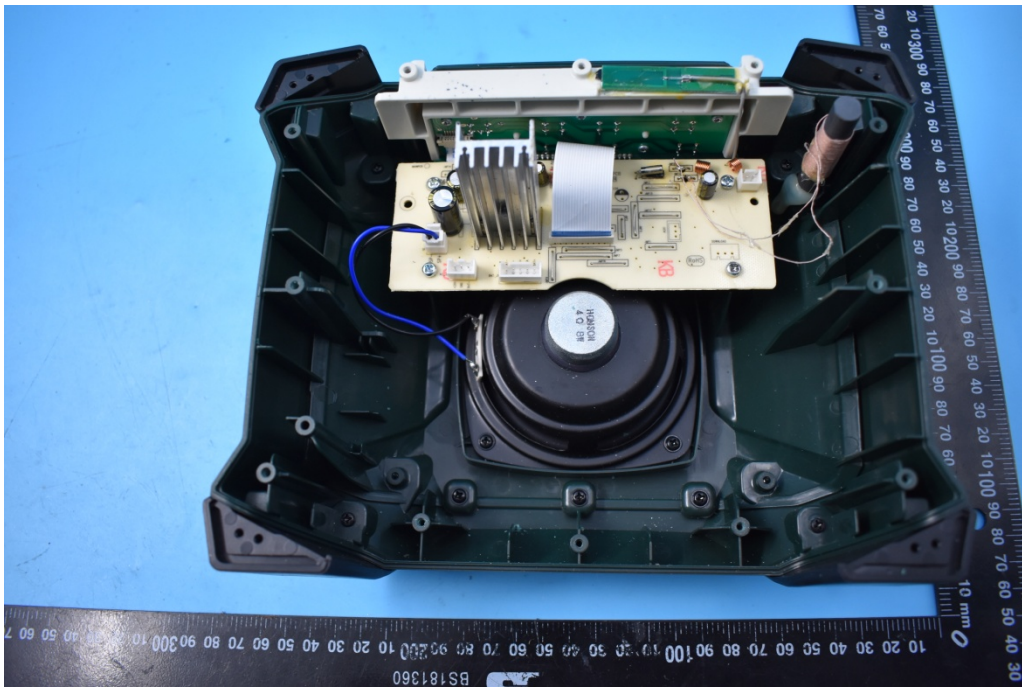

FCC ID: 2ABL5WSR1701R1218BT

Internal Photos

1. EUT uncover view

2. Mainboard front view

3. Mainboard rear view

4. BT antenna view