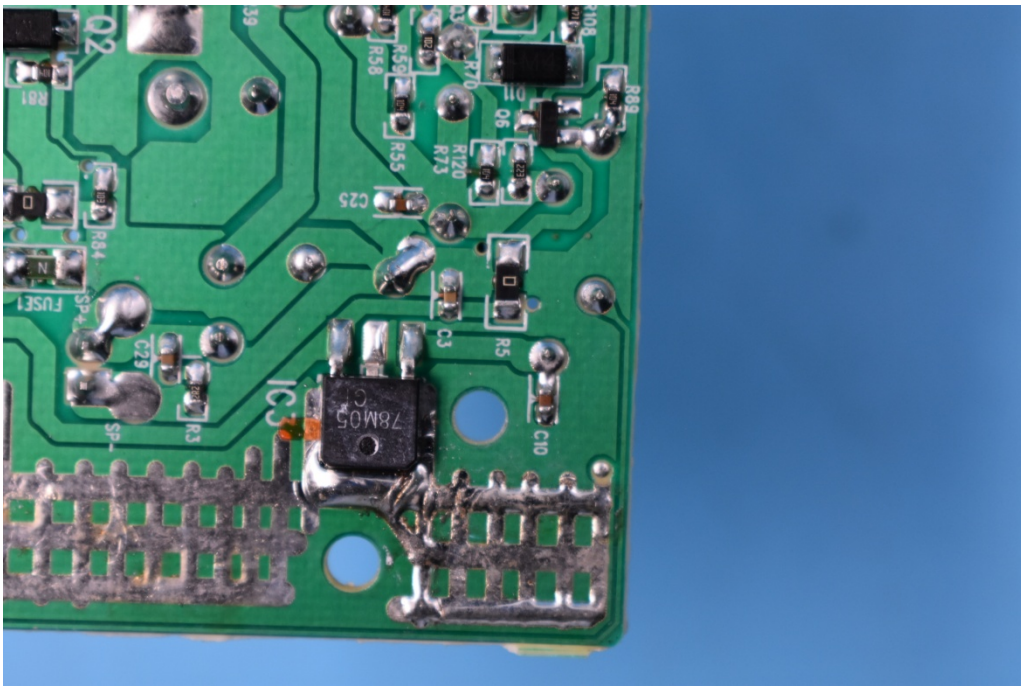

FCC ID: 2ABL5WSR1701R1218BT

Internal Photos

1. EUT uncover view

2. Mainboard front view

3. Mainboard rear view

4. BT antenna view