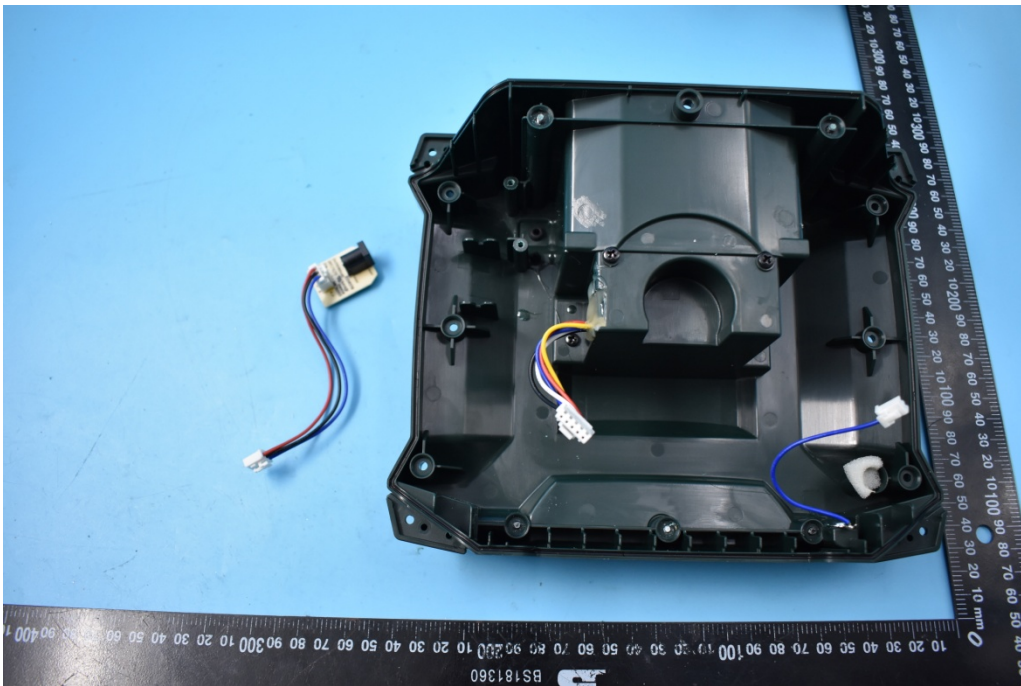

FCC ID: 2ABL5WSR1701R1218BT

Internal Photos

1. EUT uncover view

2. Mainboard front view

3. Mainboard rear view

4. BT antenna view