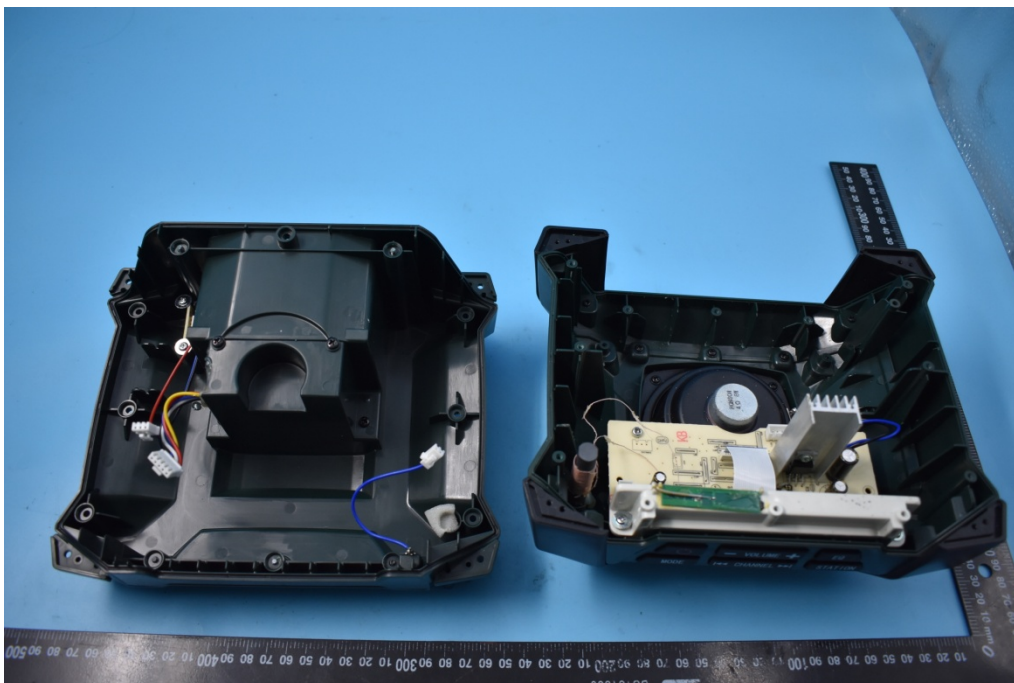

FCC ID: 2ABL5WSR1701R1218BT

Internal Photos

1. EUT uncover view

2. Mainboard front view

3. Mainboard rear view

4. BT antenna view