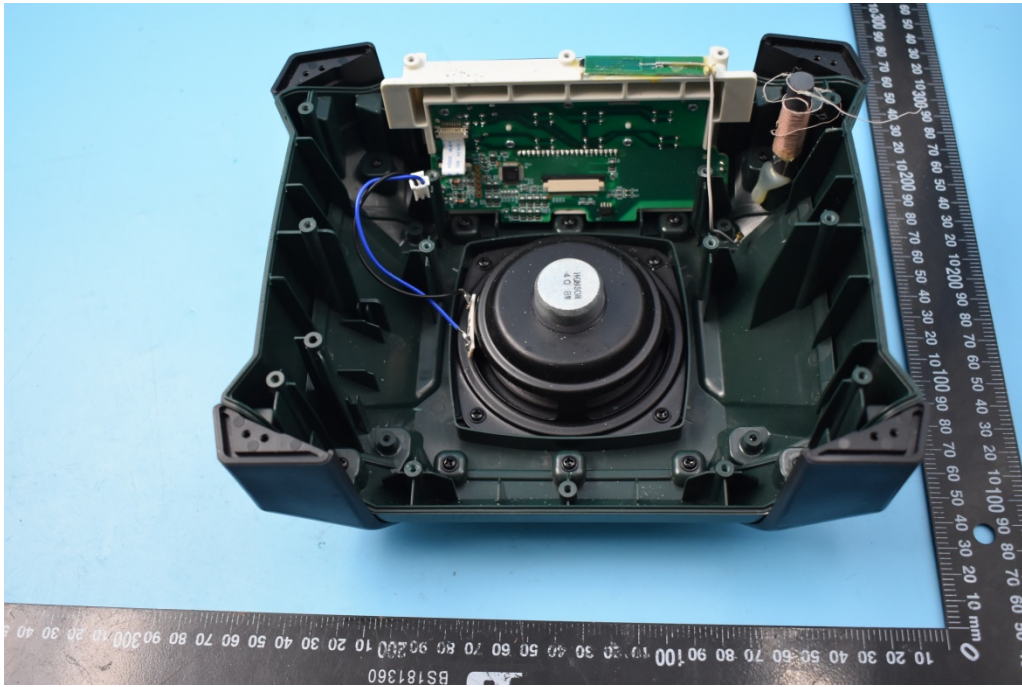

FCC ID: 2ABL5WSR1701R1218BT

Internal Photos

1. EUT uncover view

2. Mainboard front view

3. Mainboard rear view

4. BT antenna view