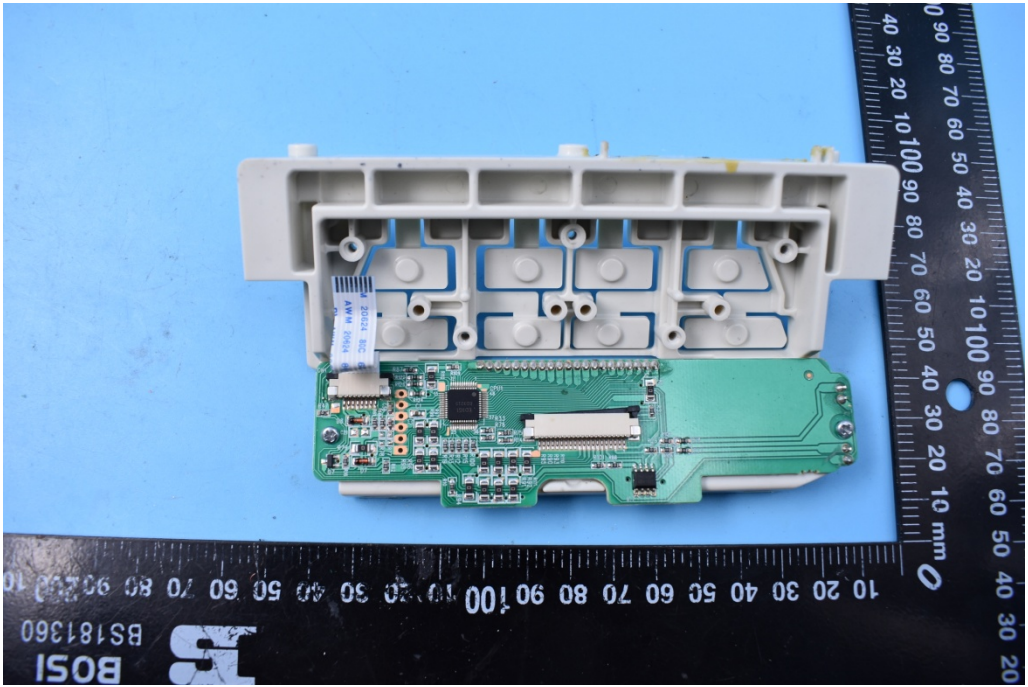

FCC ID: 2ABL5WSR1701R1218BT

Internal Photos

1. EUT uncover view

2. Mainboard front view

3. Mainboard rear view

4. BT antenna view