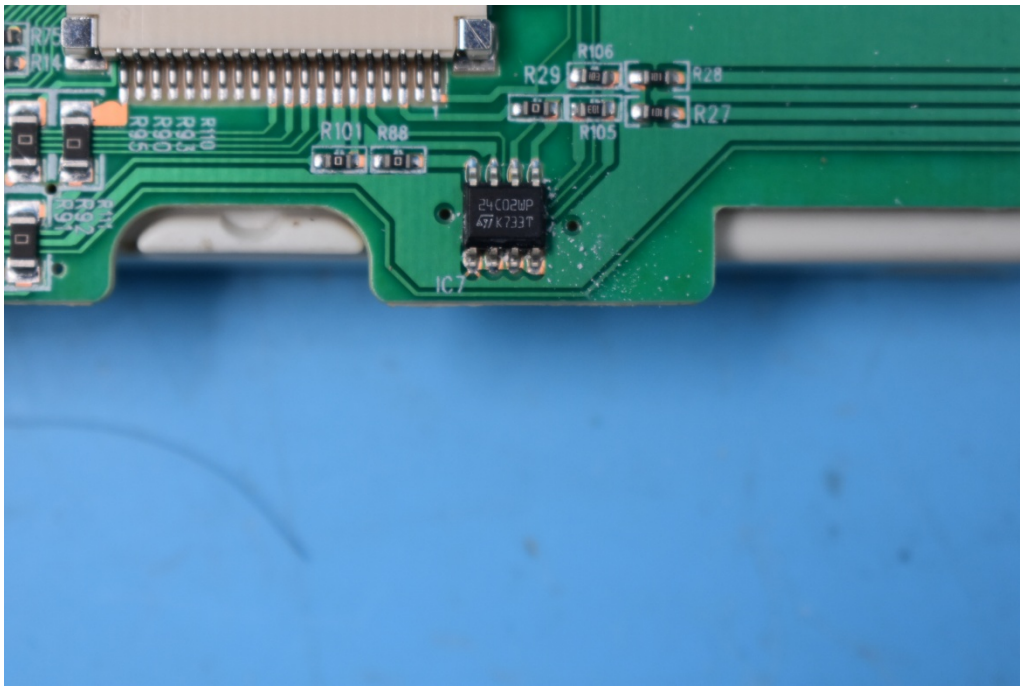

FCC ID: 2ABL5WSR1701R1218BT

Internal Photos

1. EUT uncover view

2. Mainboard front view

3. Mainboard rear view

4. BT antenna view