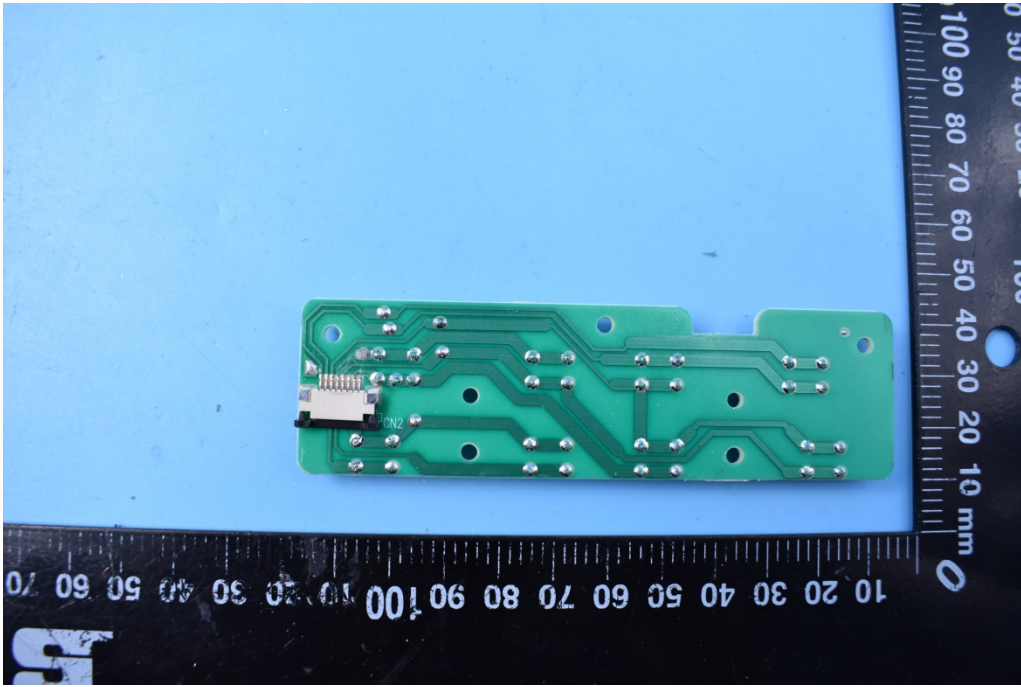

FCC ID: 2ABL5WSR1701R1218BT

Internal Photos

1. EUT uncover view

2. Mainboard front view

3. Mainboard rear view

4. BT antenna view