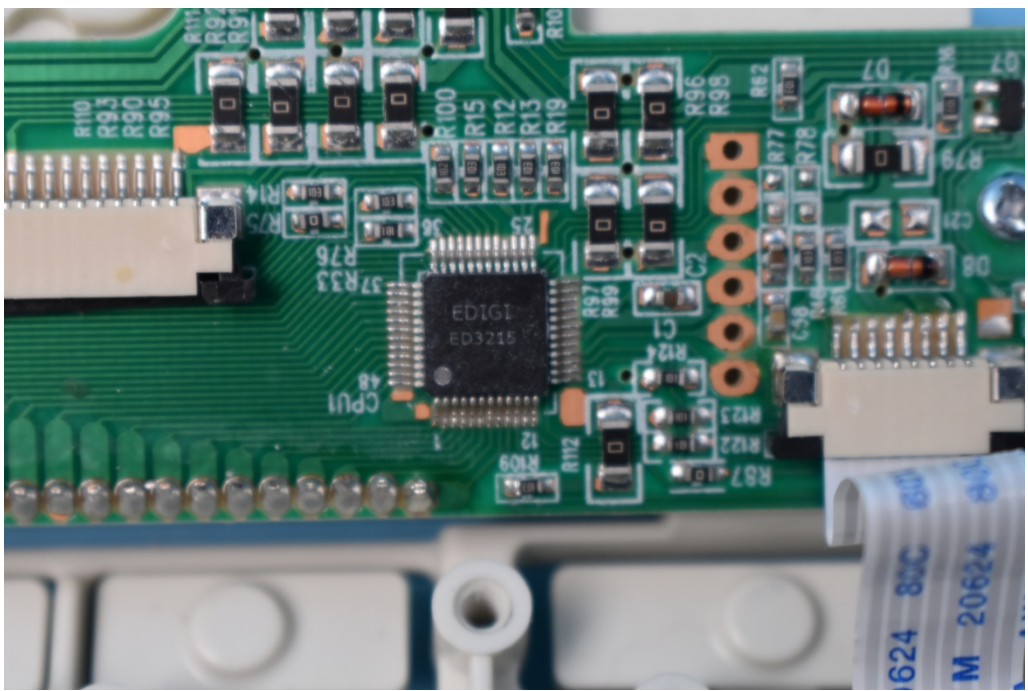

FCC ID: 2ABL5WSR1701R1218BT

Internal Photos

1. EUT uncover view

2. Mainboard front view

3. Mainboard rear view

4. BT antenna view