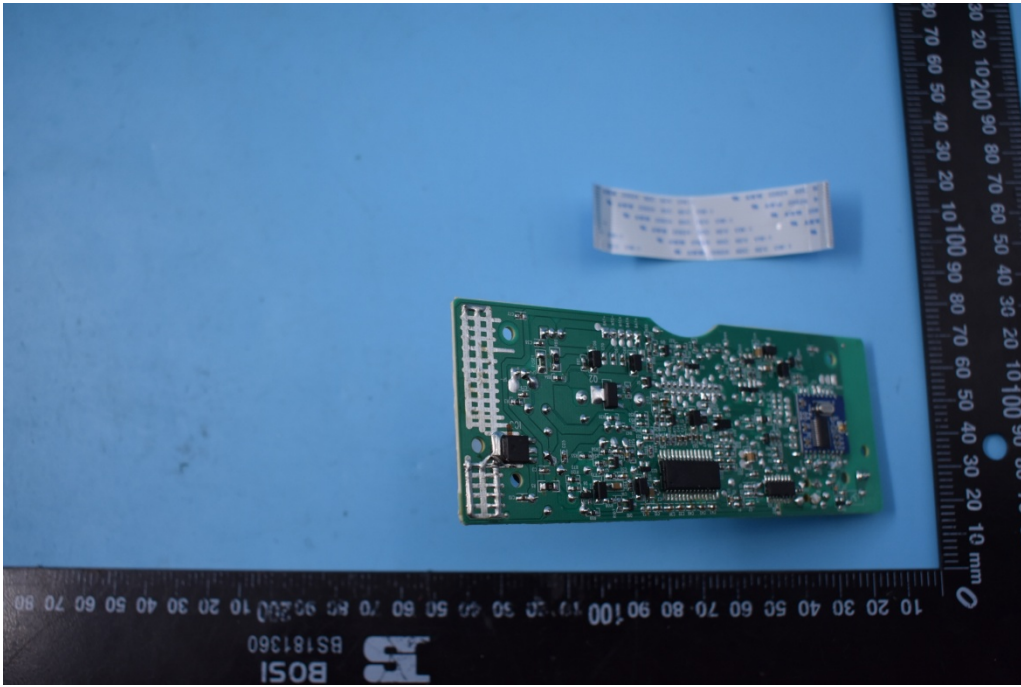

FCC ID: 2ABL5WSR1701R1218BT

Internal Photos

1. EUT uncover view

2. Mainboard front view

3. Mainboard rear view

4. BT antenna view