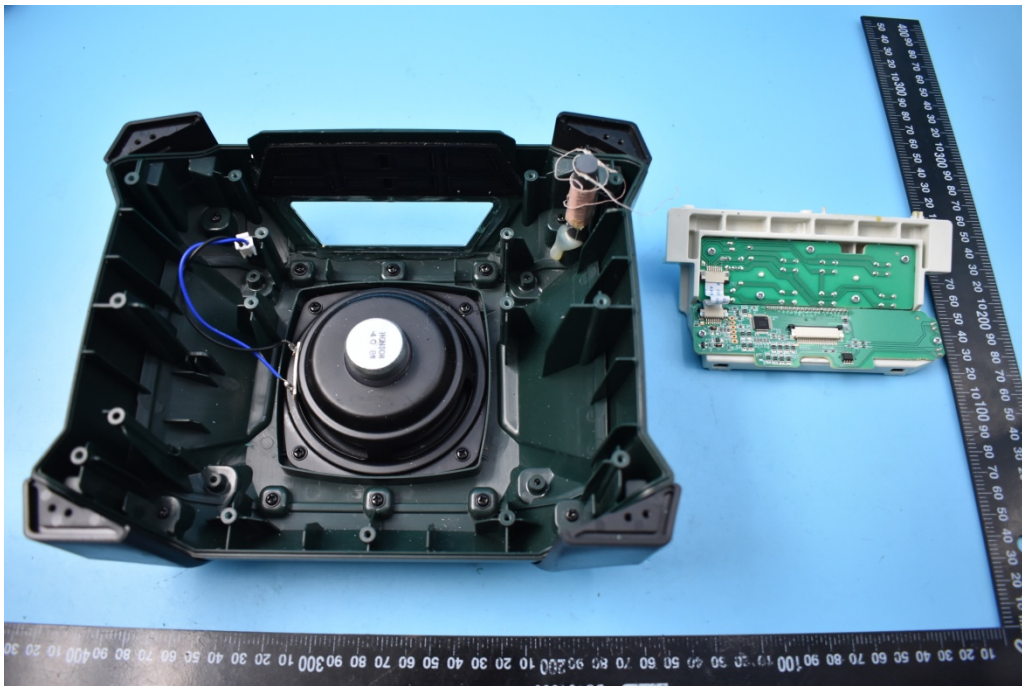

FCC ID: 2ABL5WSR1701R1218BT

Internal Photos

1. EUT uncover view

2. Mainboard front view

3. Mainboard rear view

4. BT antenna view