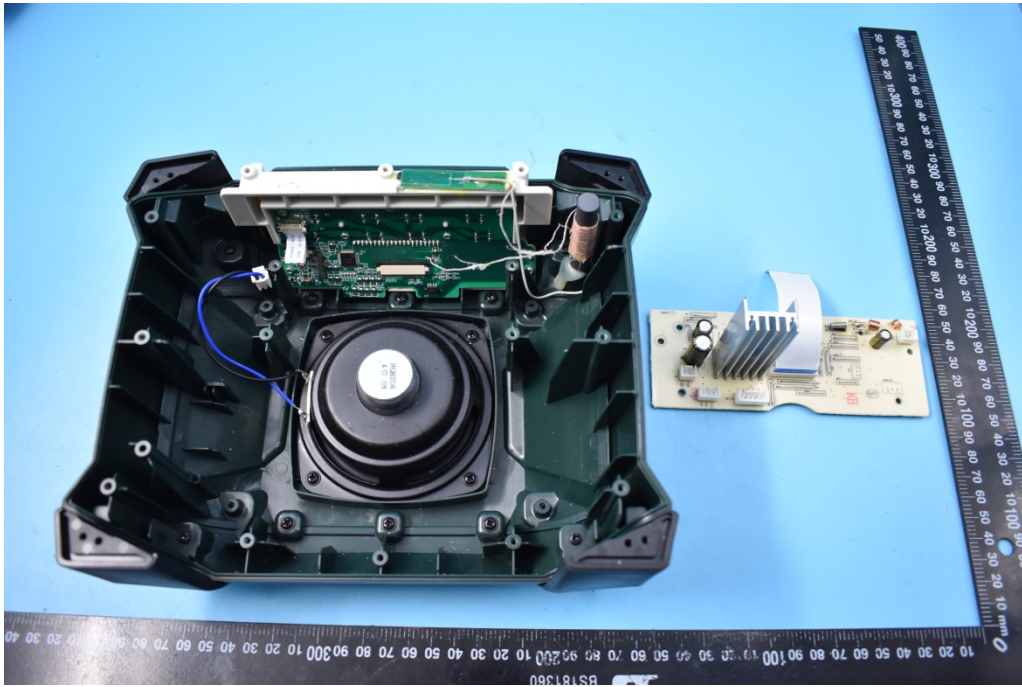

FCC ID: 2ABL5WSR1701R1218BT

Internal Photos

1. EUT uncover view

2. Mainboard front view

3. Mainboard rear view

4. BT antenna view