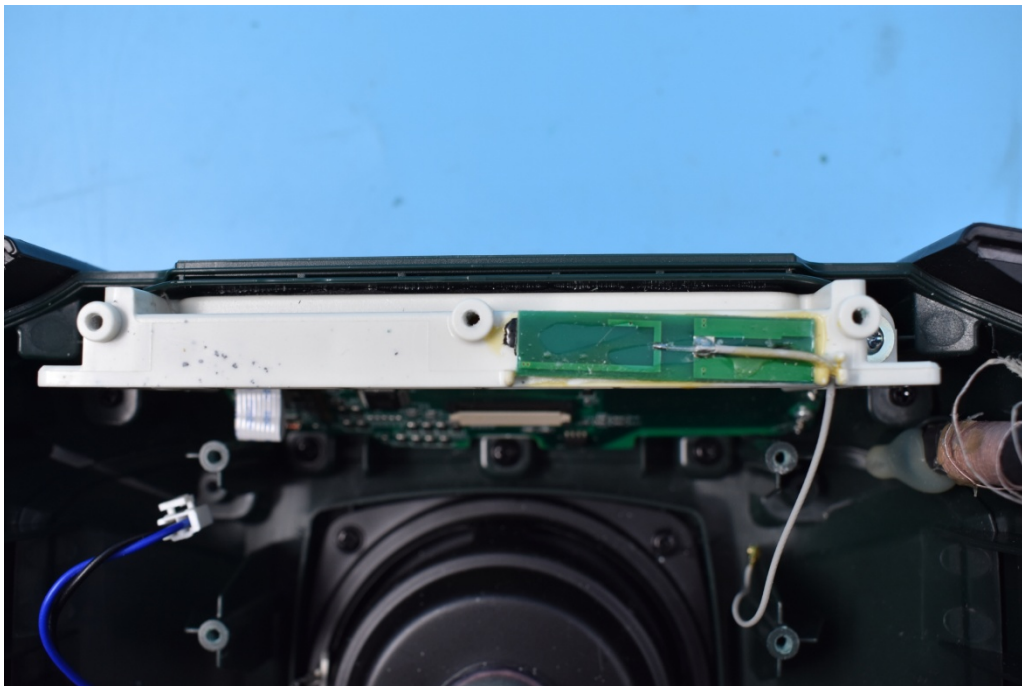

FCC ID: 2ABL5WSR1701R1218BT

Internal Photos

1. EUT uncover view

2. Mainboard front view

3. Mainboard rear view

4. BT antenna view