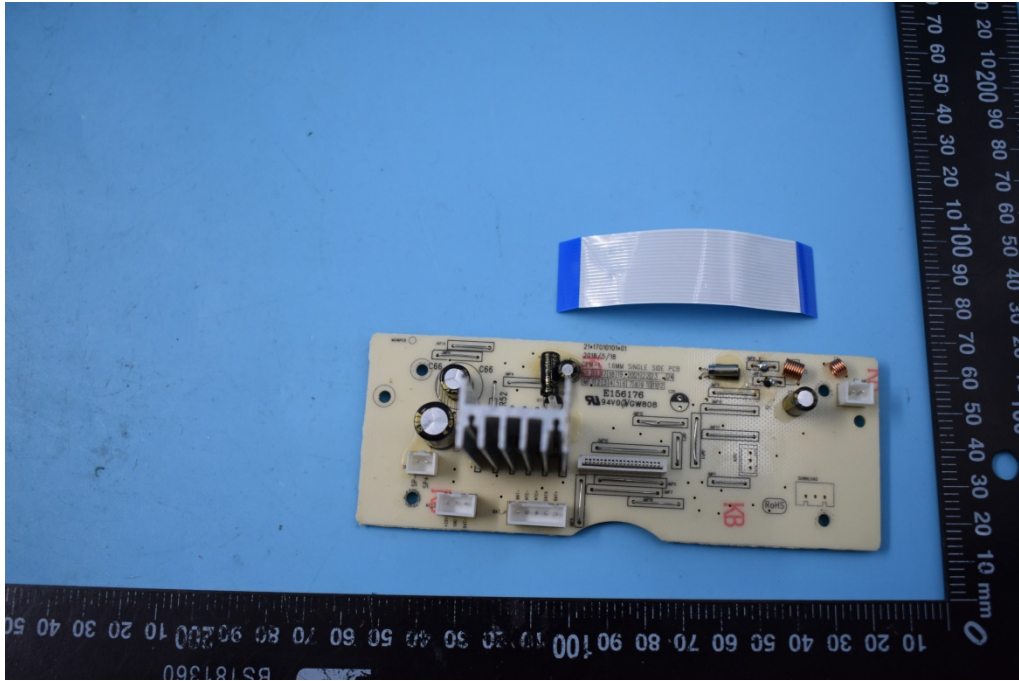

FCC ID: 2ABL5WSR1701R1218BT

Internal Photos

1. EUT uncover view

2. Mainboard front view

3. Mainboard rear view

4. BT antenna view