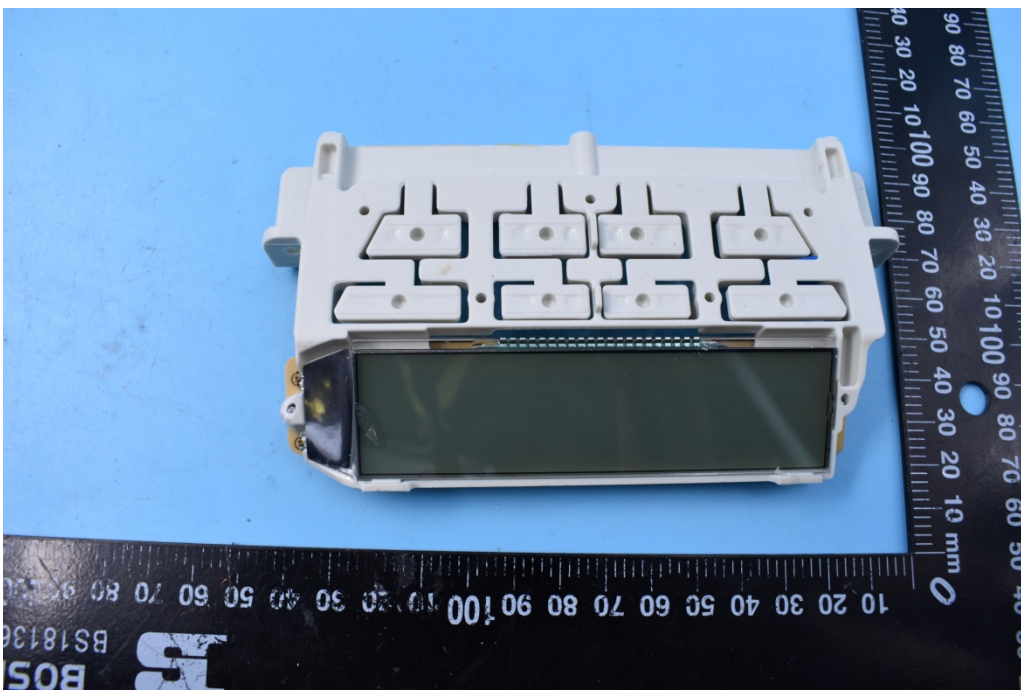

FCC ID: 2ABL5WSR1701R1218BT

Internal Photos

1. EUT uncover view

2. Mainboard front view

3. Mainboard rear view

4. BT antenna view