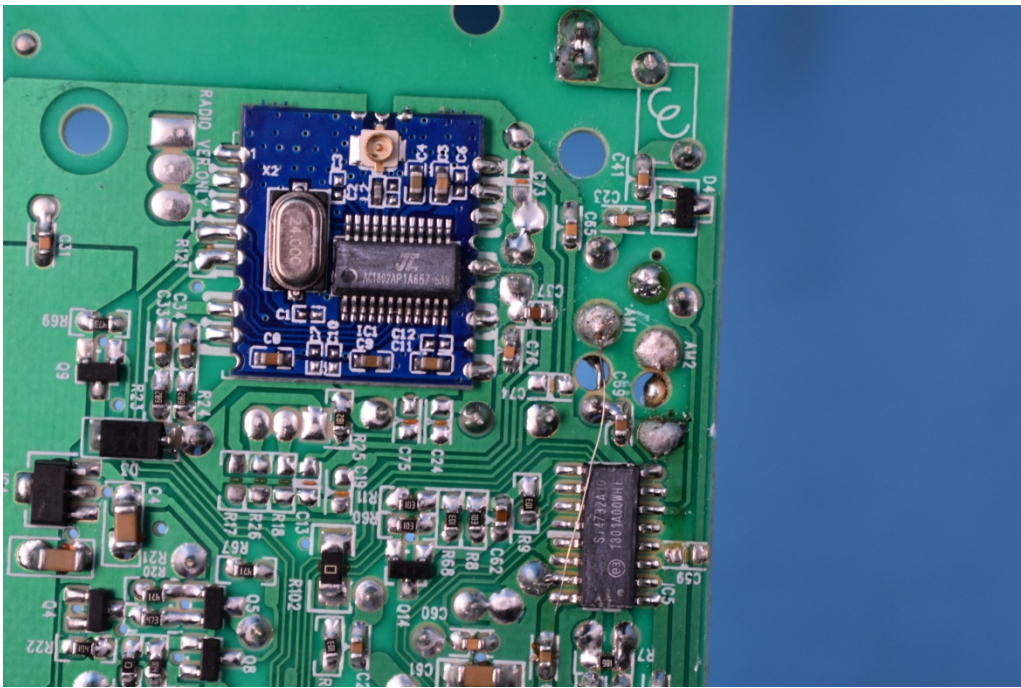

FCC ID: 2ABL5WSR1701R1218BT

Internal Photos

1. EUT uncover view

2. Mainboard front view

3. Mainboard rear view

4. BT antenna view