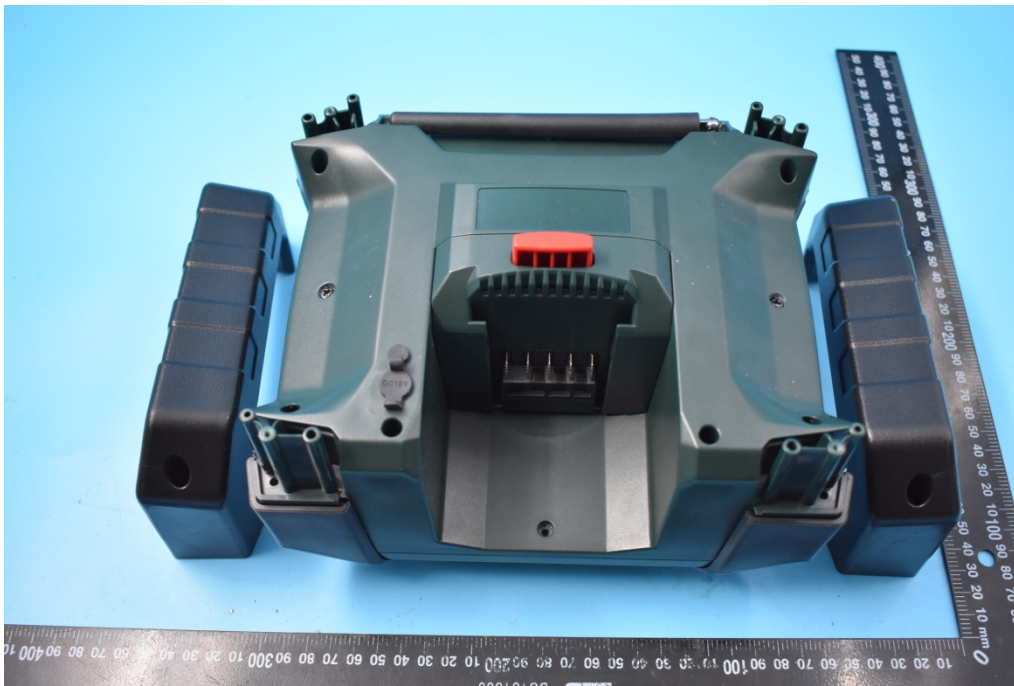

FCC ID: 2ABL5WSR1701R1218BT

Internal Photos

1. EUT uncover view

2. Mainboard front view

3. Mainboard rear view

4. BT antenna view