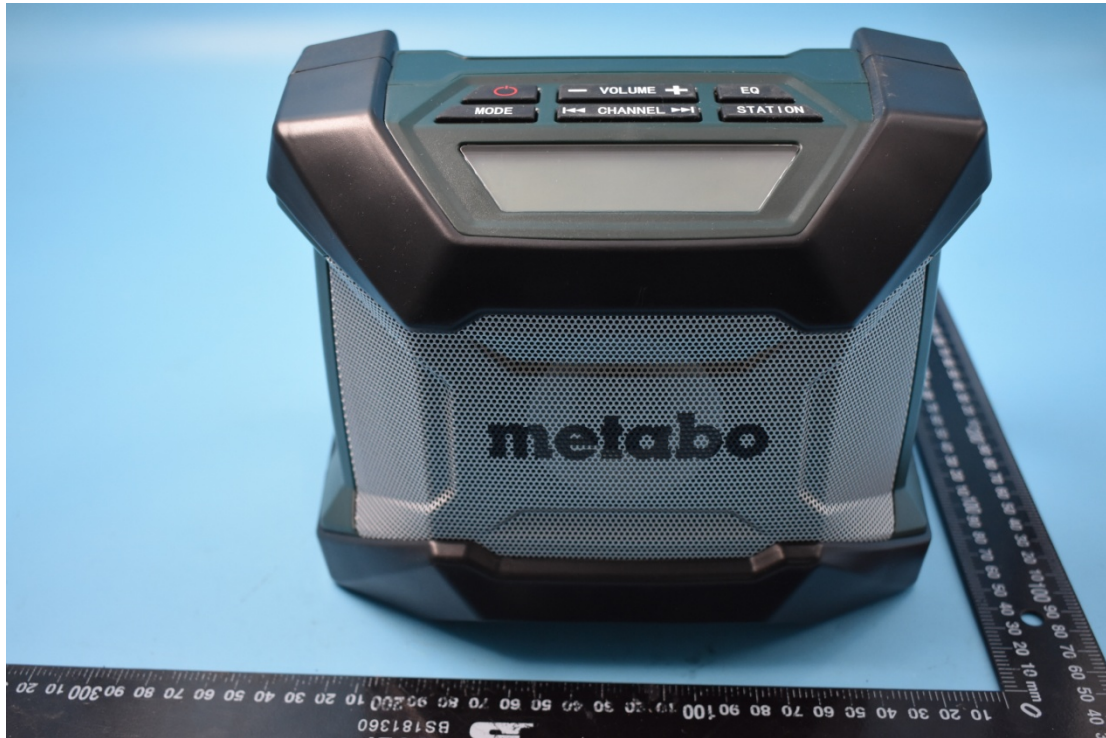

FCC ID: 2ABL5WSR1701R1218BT

External Photos

1. EUT front view

2. EUT rear view

3. EUT left side view

4. EUT right side view

5. EUT top view

6. EUT bottom view