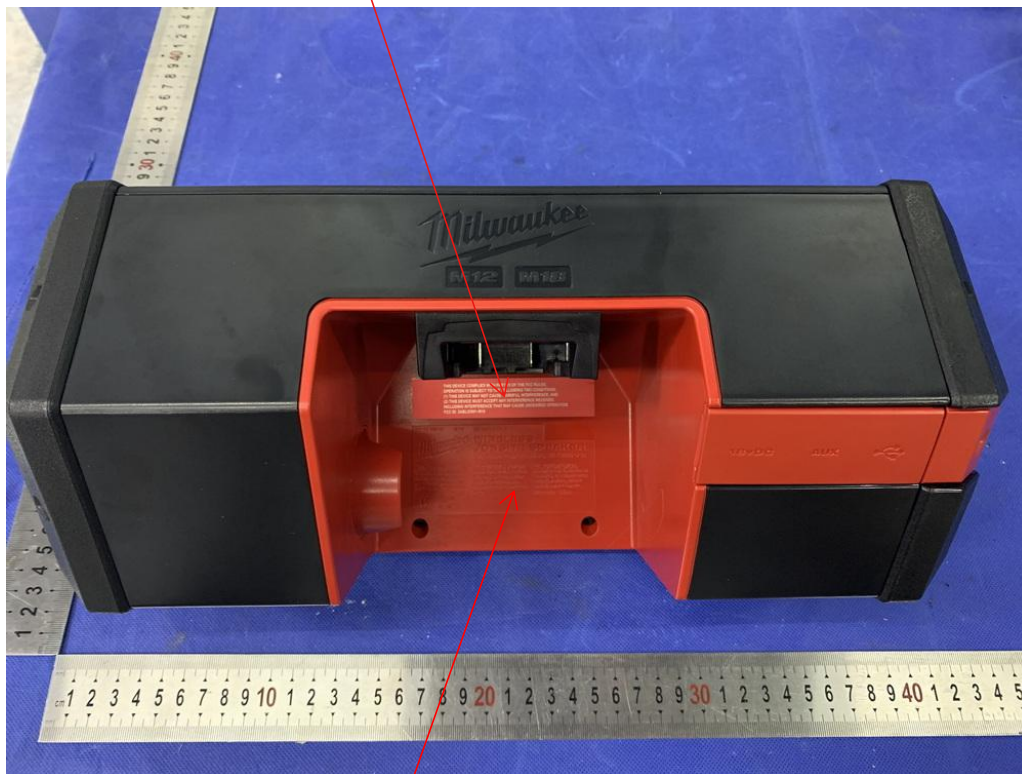

Label and location:

CAT. NO. 2891-20 18 V= USB Output 5 V= 2.1 A

SER. 123456789012345

Milwaukee

WIRELESS JOBSITE SPEAKER

Milwaukee Tool, Brookfield, WI 53005 USA

WARNING
TO REDUCE THE RISK OF INJURY, USER MUST READ OPERATOR'S MANUAL. USE M18™ OR M12™ BATTERIES.

FC

Untextured area for sticker. Recessed 0.5mm

Foil substrate sticker aligns with upper right corner.

Tooling insert outline 89.5mm W x 43.5mm H

Art and Text Debossed 0.5mm