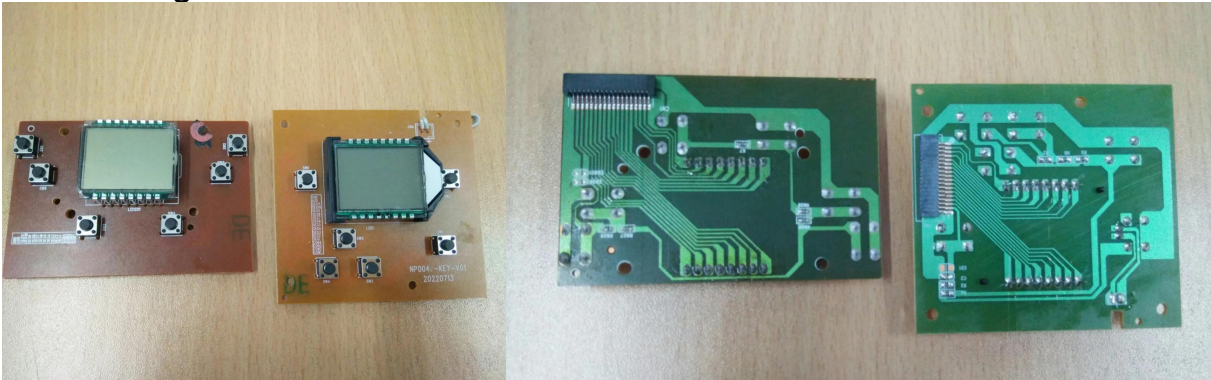

LEADERWAVE ELECTRONICS (H.K) LTD

Declaration on model difference

We, LEADERWAVE ELECTRONICS (H.K) LTD, the undersigned hereby confirm that these models are identical, and all models have the same RF module and Antenna, except for the color of the case and the layout of the product key distance, the key size is different, but their function is the same. Contrast figure:

Product name	Portable CD Player Boombox
Model No.	NP004A, GC04, GC04B, GC04BT, GC01, GC01BT, GC09, GC09L, GC02, G02BT, P16, P16BT, P012, P012BT, P015, P015BT, CD102, CD102BT
Trade name	Singing Wood/hPlay/Prosonic/Transonic
FCC ID	2ABKA-NP004A