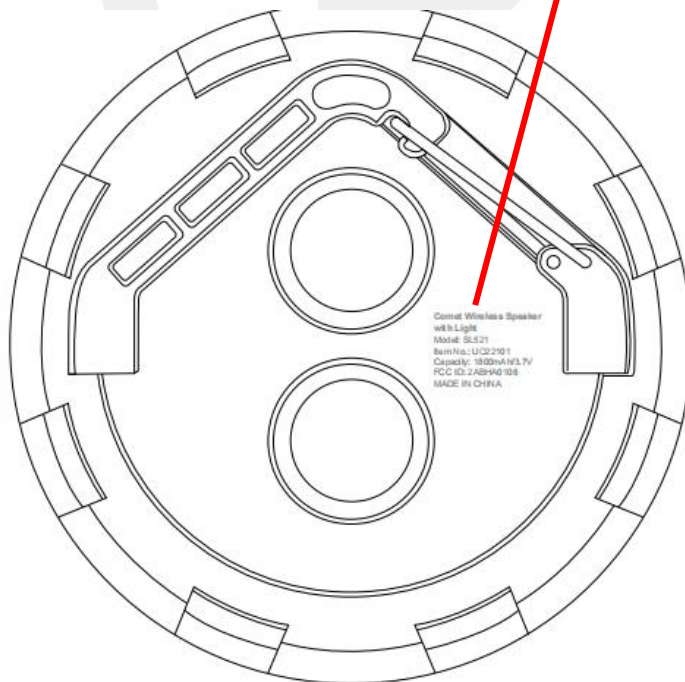

FCC ID: 2ABHA0108

底座银字