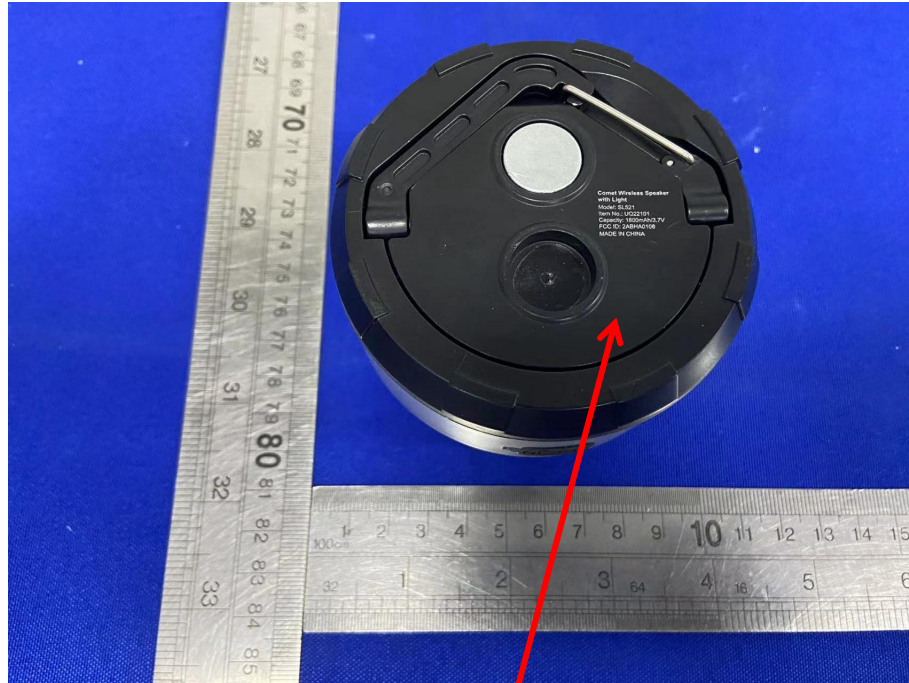

FCC ID: 2ABHA0108

底座银字