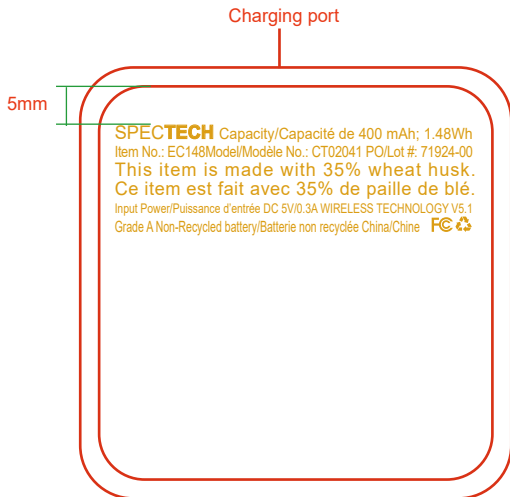

# PMS color 466C for product spec printing

## EC148 Speaker -31762-00 Specification label

## EC148 Speaker -71924-00 Specification label