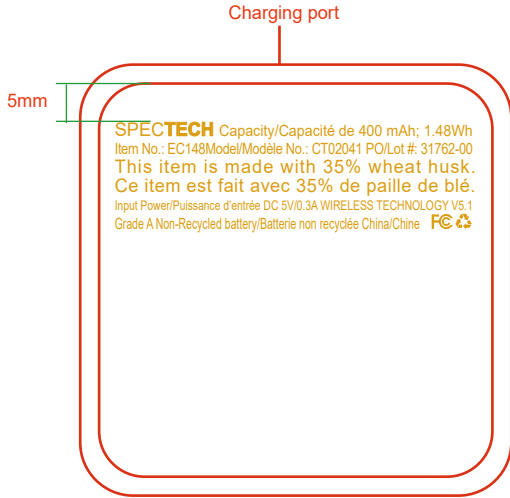

# PMS color 466C for product spec printing

## EC148 Speaker -31762-00 Specification label