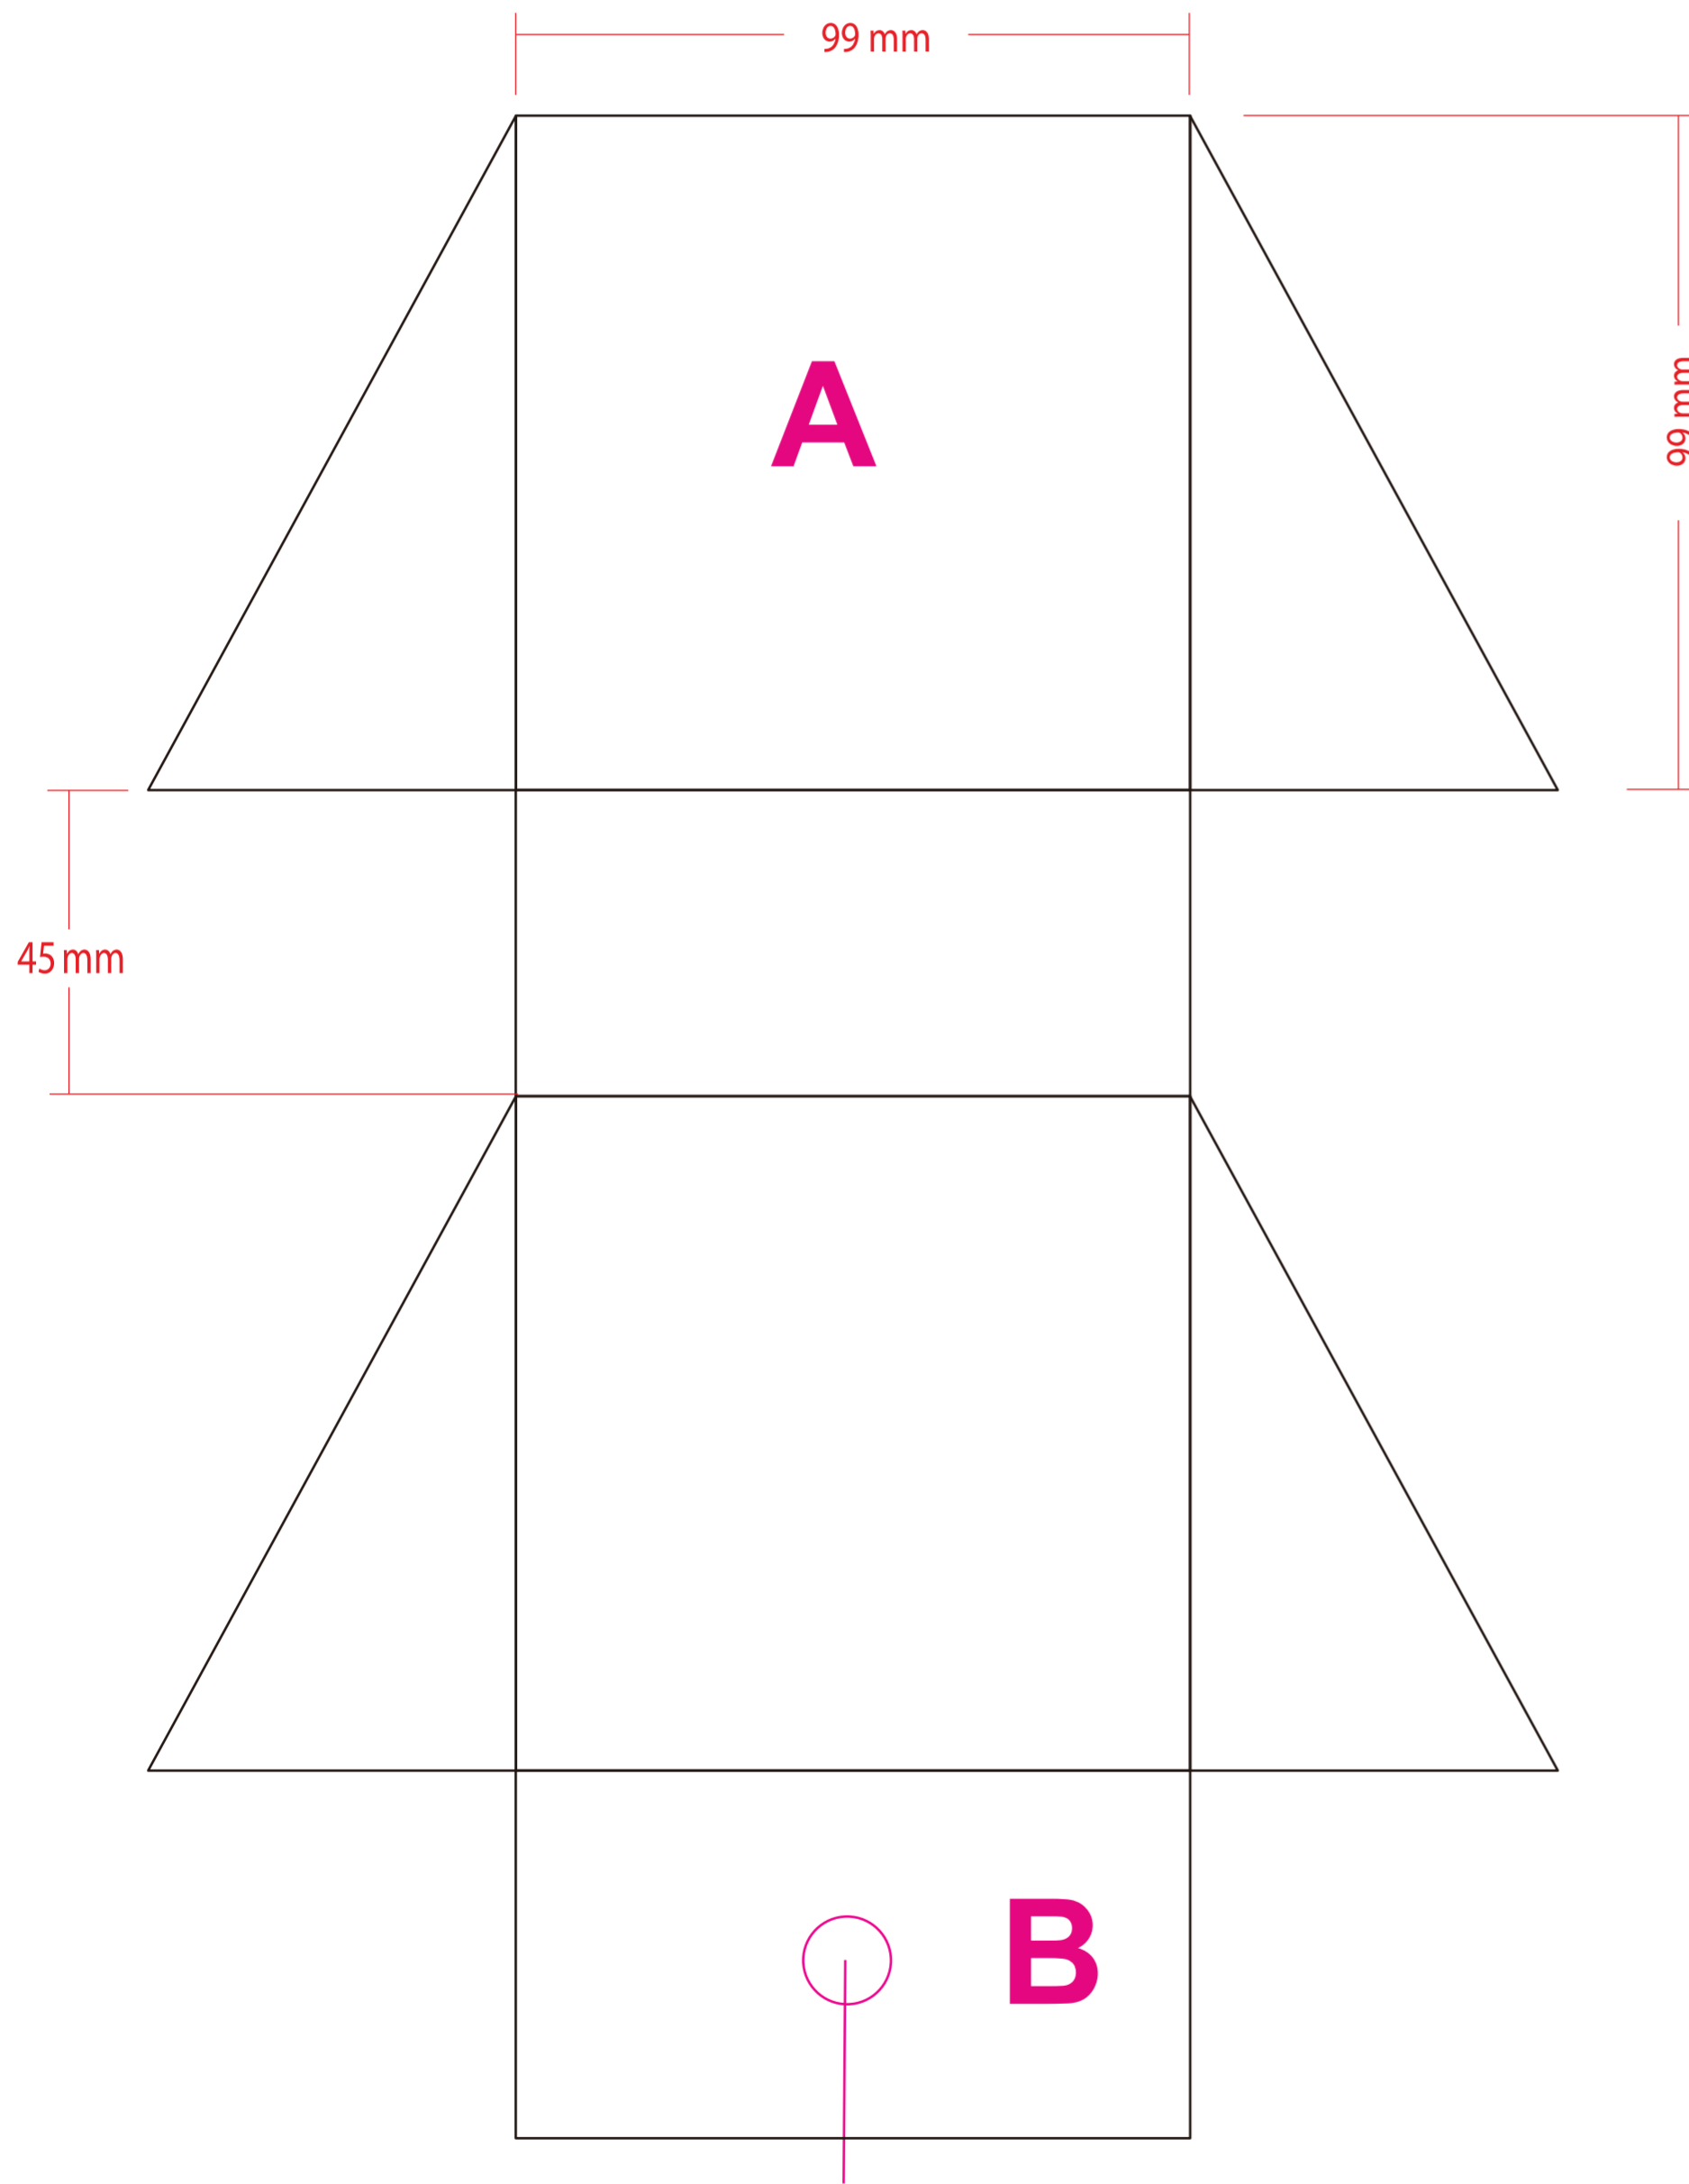

PART 1 - OUTER BOX

 MAGNET

SIZE: 99 x 99 x 45 MM

- Wrap packaging

MAGNET
- Will be secured underneath wrapping

KEY:

TEXT / SYMBOL COLOR:

WHITE

PMS 430

BACKGROUND COLOR:

PMS 425