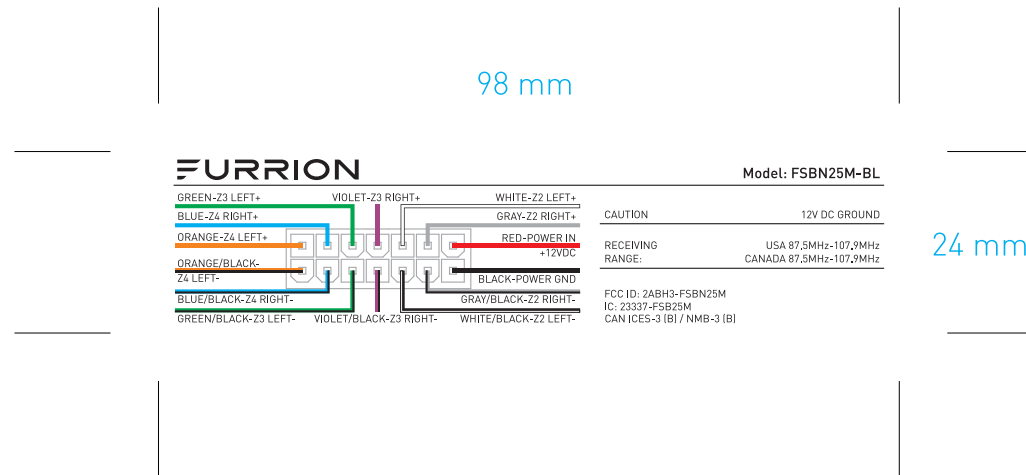

FCC ID: 2ABH3-FSBN25M
This device complies with Part 15 of the FCC Rules. Operation is subject to the following two conditions: (1) this device may not cause harmful interference, and (2) this device must accept any interference received, including interference that may cause undesired operation.
IC: 23337-FSB25M
CAN ICES-3 (B) / NMB-3 (B)

LB0RSOUNDBAR-00-08
Size: 98x25mm

NOTES:

- THE DRAWING IS LAYER CONTROLLED.
 - CONTENTS ON LAYER "NOTES" ARE FOR REFERENCE ONLY, DO NOT PRINT.
 - ONLY CONTENTS ON LAYER "ART" & "VARIABLE TEXT" SHOULD BE PRINTED OUT.
 - "VARIABLE TEXT" SHOULD BE ENTERED BY SUPPLIER.
- MATERIAL: 4C PRINTED ON 80GSM WHITE NON-REMOVABLE STICKER + GLOSS LAMINATION.
- PRINTING AND COLORS TO BE PER FURRIION APPROVED ARTWORK.
- SEE THE DIAGRAM BELOW FOR LABEL POSITIONING IN RED LINE.