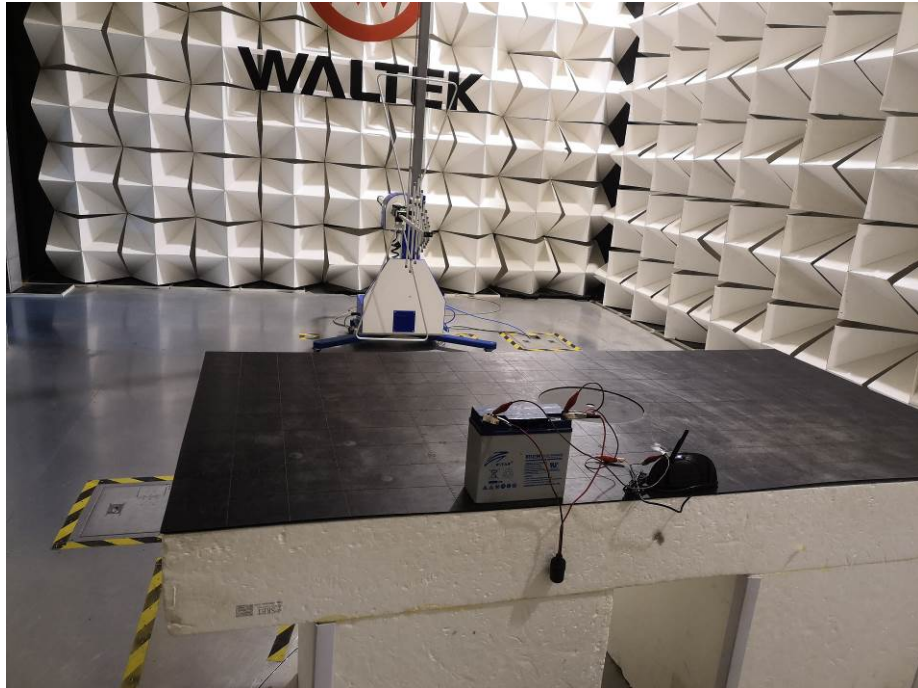

## Appendix- WF8023-Photos

### 1. Test Setup photos -Host Model: WF8023 FCC ID: 2ABH3-FOSFDA

#### 1.1 Photograph – Radiated Emissions

For 30MHz-1000MHz Test Site 2#

For Above 1GHz Test Site 1#