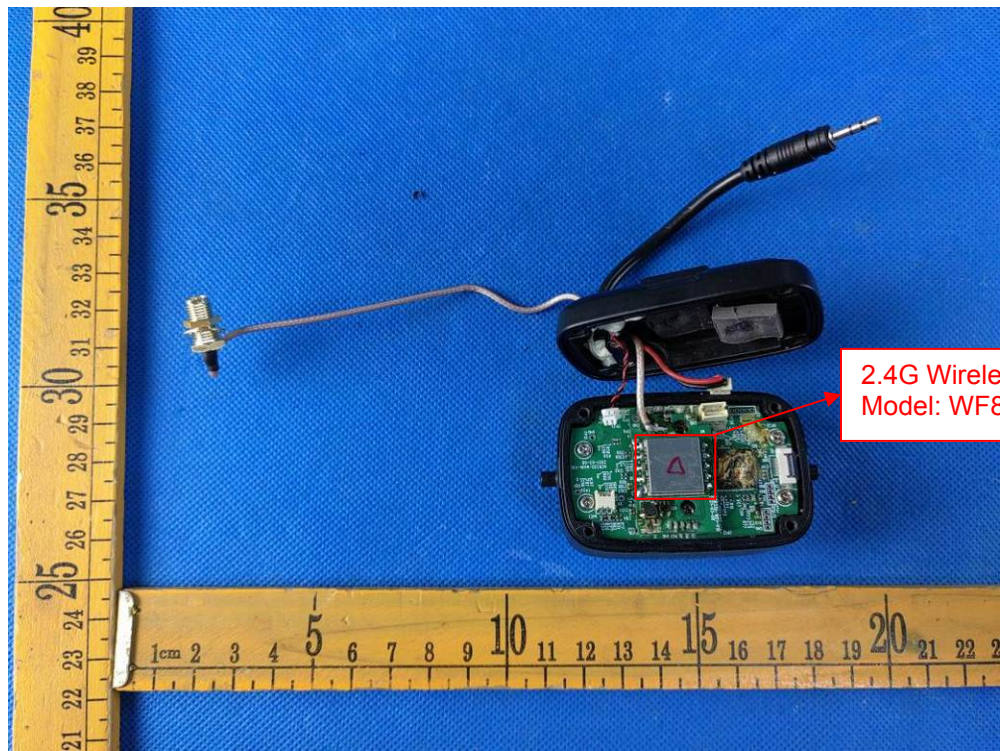

2.2. EUT – Internal View-Host Model: WF8023 FCC ID: 2ABH3-FOSFDA

Ant. connector details

Appendix-WF8023-Photos

Appendix-WF8023-Photos

Appendix-WF8023-Photos

2.3. EUT – Module Photos Model: WF8023

FCC ID: 2ABH3-FOSFDA IC: 23337-FOSFDA