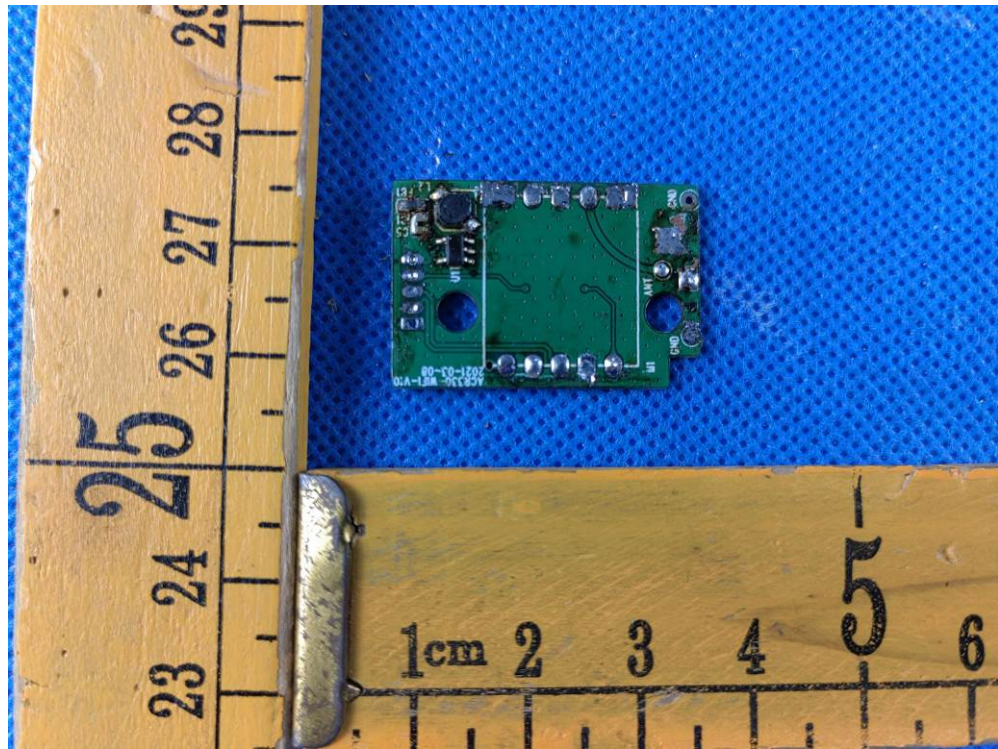

2.2. EUT – Internal View-Host Model: WF8023 FCC ID: 2ABH3-FOSFDA

Ant. connector details

Appendix-WF8023-Photos

Appendix-WF8023-Photos

Appendix-WF8023-Photos

2.3. EUT – Module Photos Model: WF8023

FCC ID: 2ABH3-FOSFDA IC: 23337-FOSFDA

Module in host

====End=====