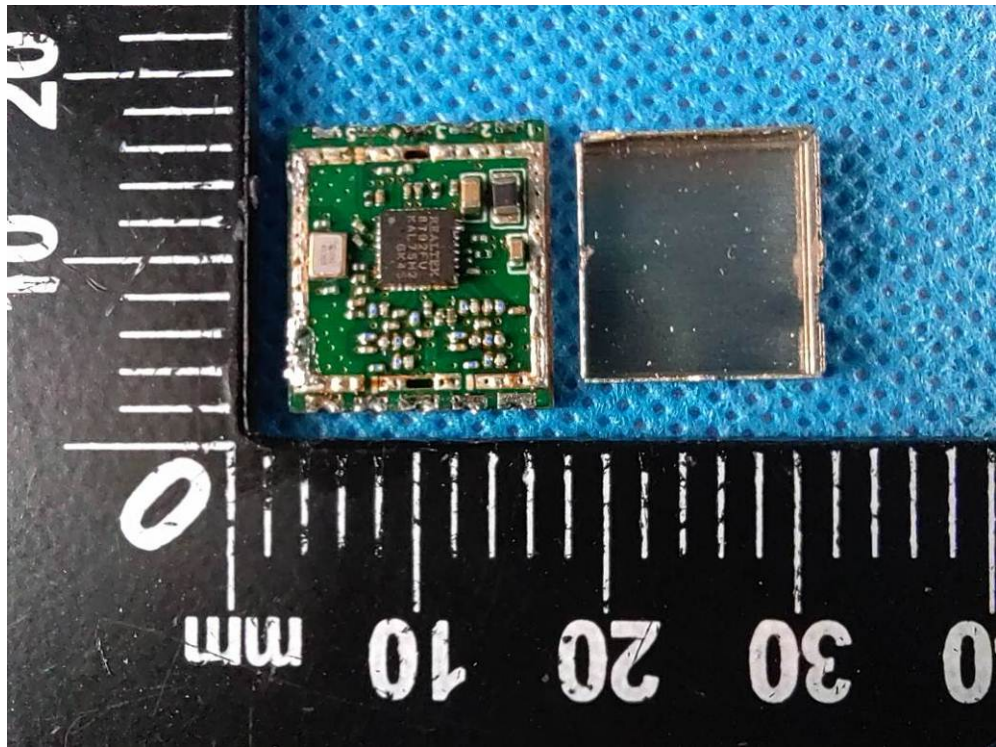

2.2. EUT – Internal View-Host Model: WF8023 FCC ID: 2ABH3-FOSFDA

Ant. connector details

Appendix-WF8023-Photos

Appendix-WF8023-Photos

Appendix-WF8023-Photos

2.3. EUT – Module Photos Model: WF8023

FCC ID: 2ABH3-FOSFDA IC: 23337-FOSFDA

Module in host

====End=====