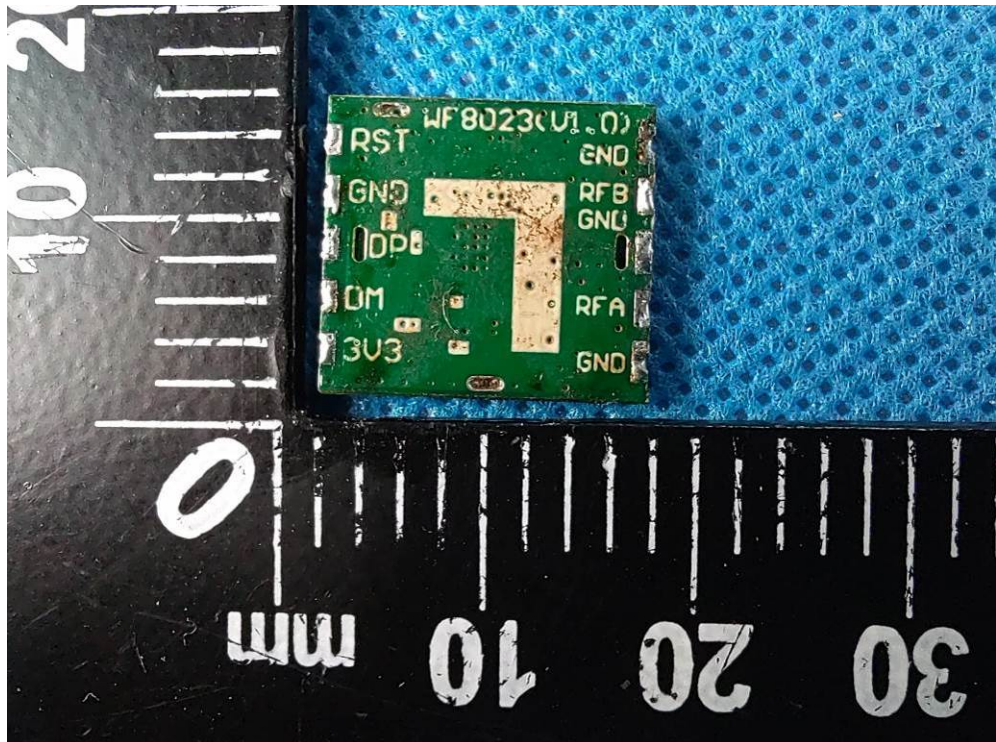

2.2. EUT – Internal View-Host Model: WF8023 FCC ID: 2ABH3-FOSFDA

Ant. connector details

Appendix-WF8023-Photos

Appendix-WF8023-Photos

Appendix-WF8023-Photos

2.3. EUT – Module Photos Model: WF8023

FCC ID: 2ABH3-FOSFDA IC: 23337-FOSFDA

Module in host

====End=====