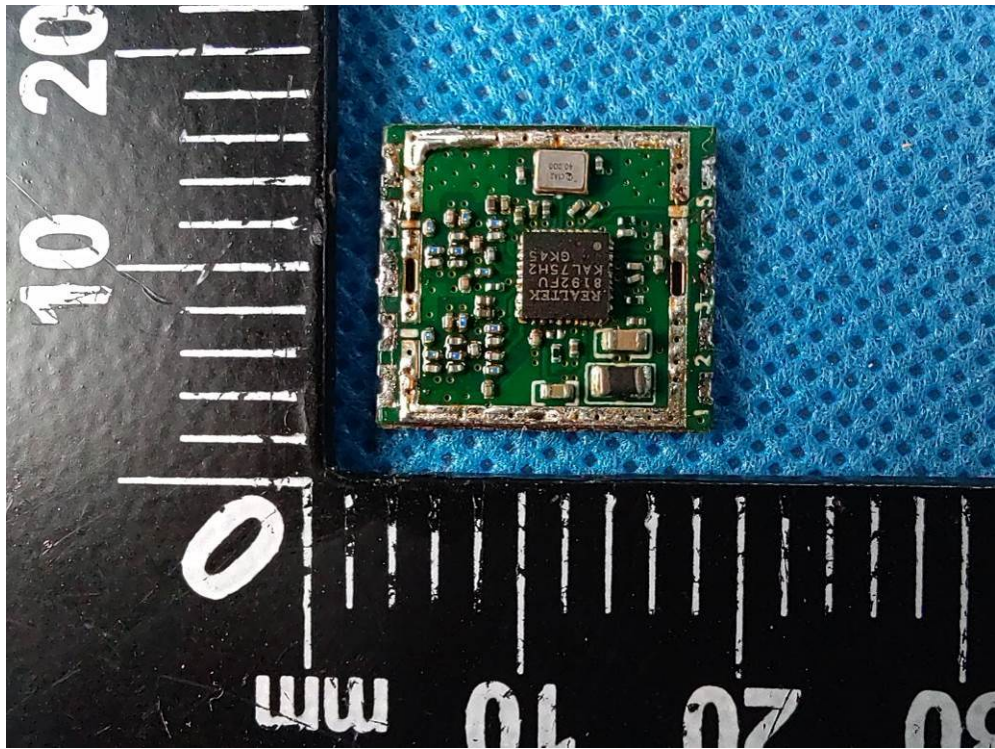

2.2. EUT – Internal View-Host Model: WF8023 FCC ID: 2ABH3-FOSFDA

Ant. connector details

Appendix-WF8023-Photos

Appendix-WF8023-Photos

Appendix-WF8023-Photos

2.3. EUT – Module Photos Model: WF8023

FCC ID: 2ABH3-FOSFDA IC: 23337-FOSFDA

Module in host

====End=====