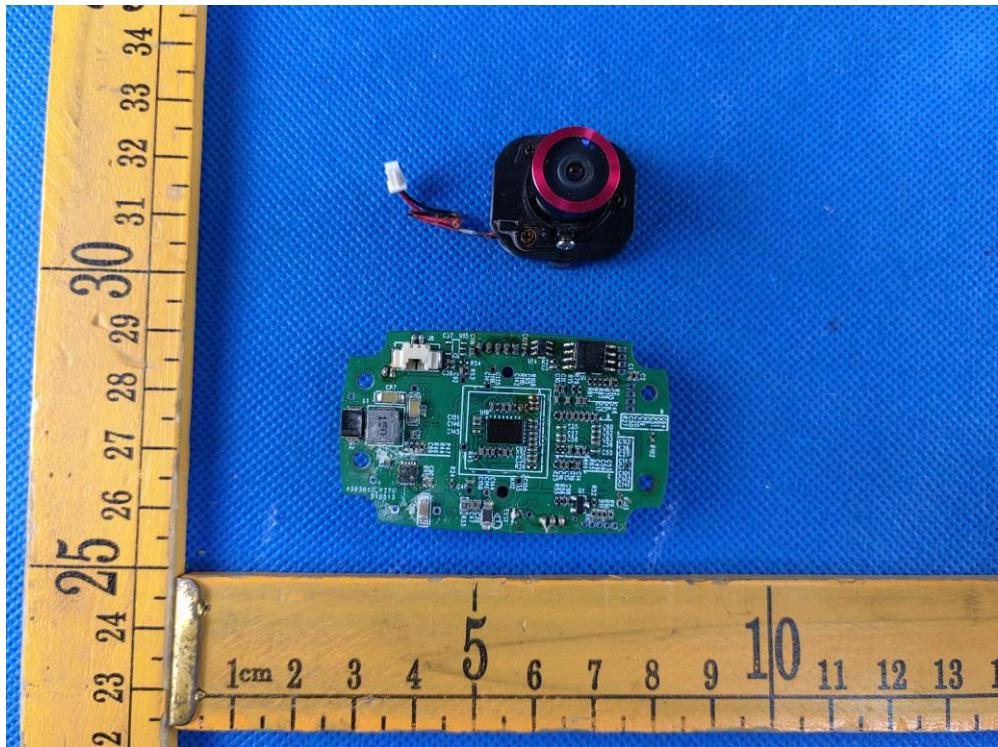

2.2. EUT – Internal View-Host Model: WF8023 FCC ID: 2ABH3-FOSFDA

Ant. connector details

Appendix-WF8023-Photos

Appendix-WF8023-Photos

Appendix-WF8023-Photos

2.3. EUT – Module Photos Model: WF8023

FCC ID: 2ABH3-FOSFDA IC: 23337-FOSFDA

Module in host

====End=====