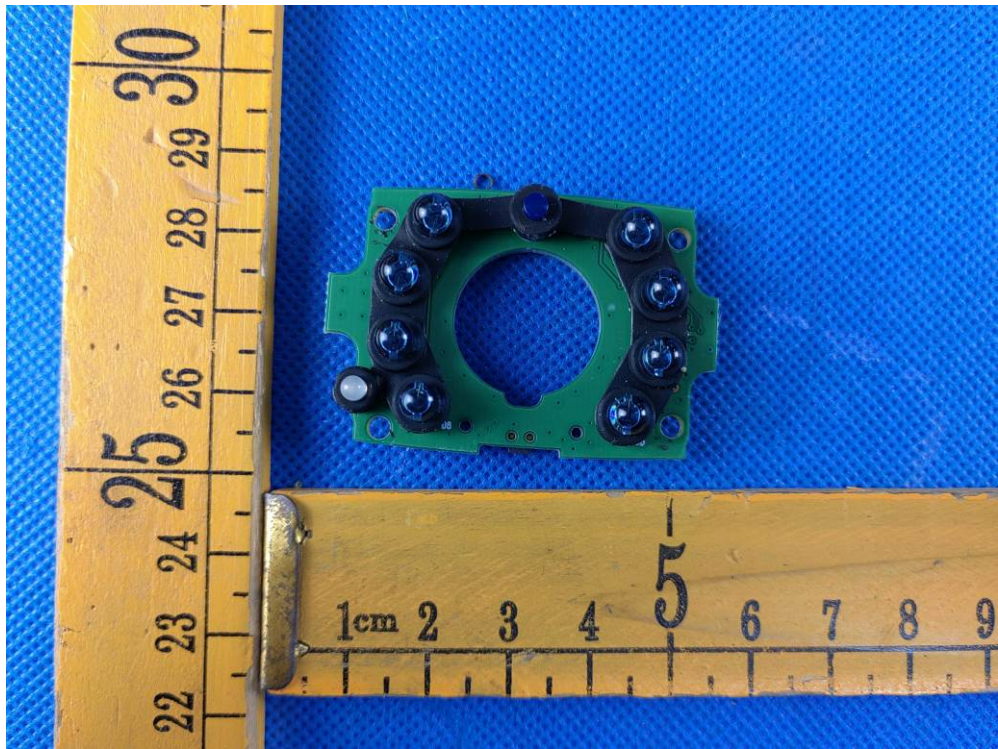

2.2. EUT – Internal View-Host Model: WF8023 FCC ID: 2ABH3-FOSFDA

Ant. connector details

Appendix-WF8023-Photos

Appendix-WF8023-Photos

Appendix-WF8023-Photos

2.3. EUT – Module Photos Model: WF8023

FCC ID: 2ABH3-FOSFDA IC: 23337-FOSFDA