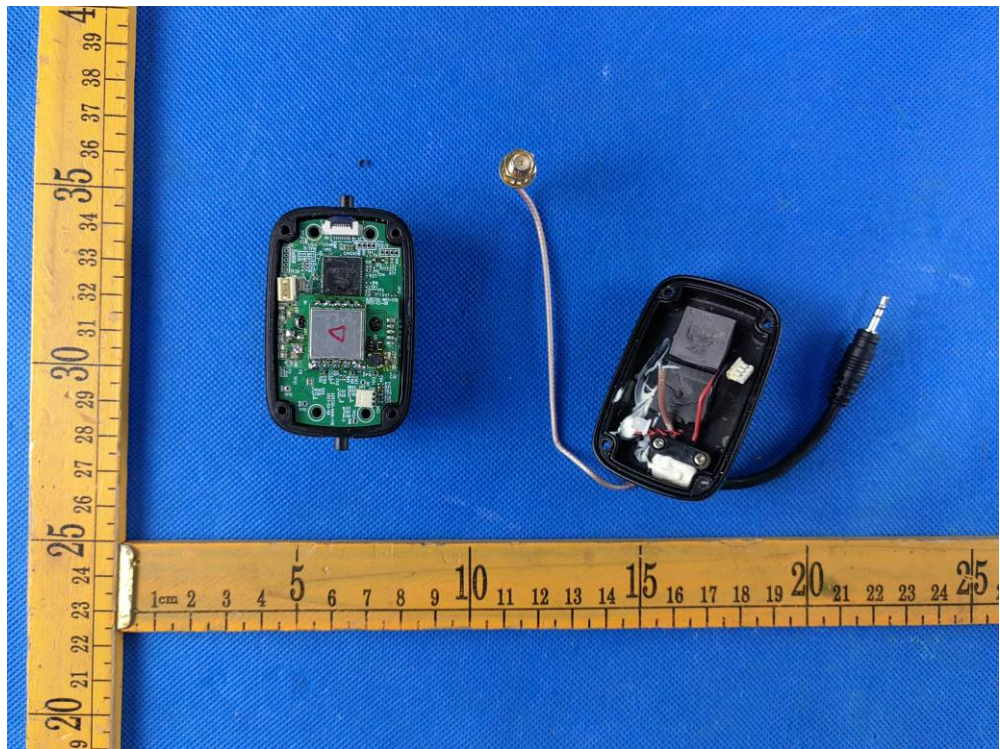

2.2. EUT – Internal View-Host Model: WF8023 FCC ID: 2ABH3-FOSFDA

Ant. connector details

Appendix-WF8023-Photos

Appendix-WF8023-Photos

Appendix-WF8023-Photos

2.3. EUT – Module Photos Model: WF8023

FCC ID: 2ABH3-FOSFDA IC: 23337-FOSFDA