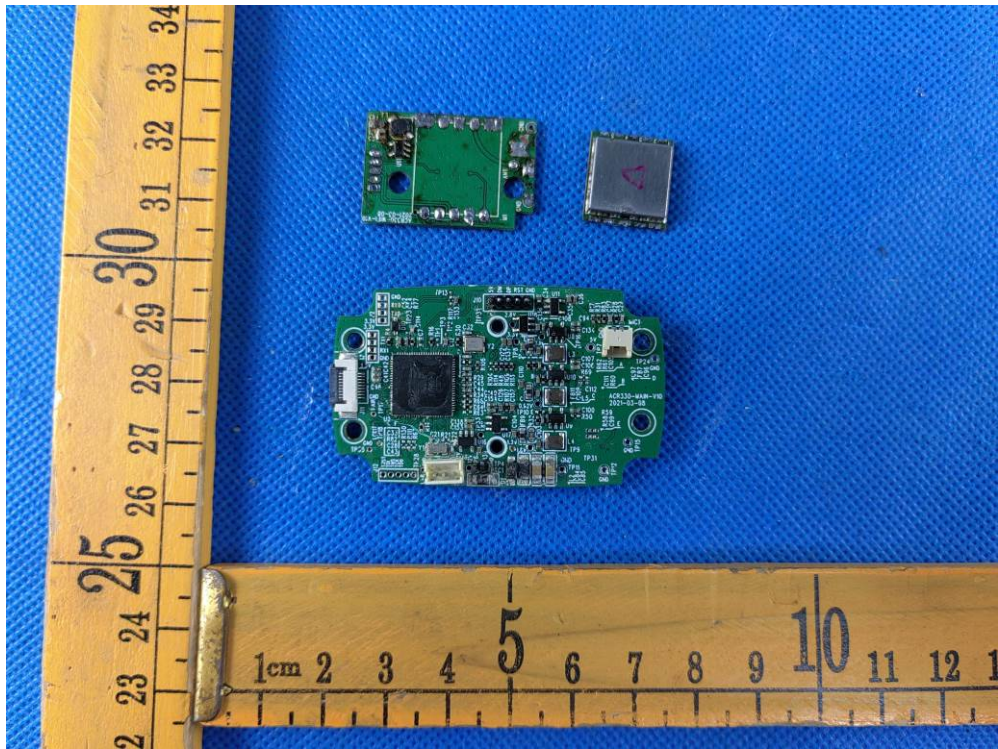

2.2. EUT – Internal View-Host Model: WF8023 FCC ID: 2ABH3-FOSFDA

Ant. connector details

Appendix-WF8023-Photos

Appendix-WF8023-Photos

Appendix-WF8023-Photos

2.3. EUT – Module Photos Model: WF8023

FCC ID: 2ABH3-FOSFDA IC: 23337-FOSFDA

Module in host

====End=====