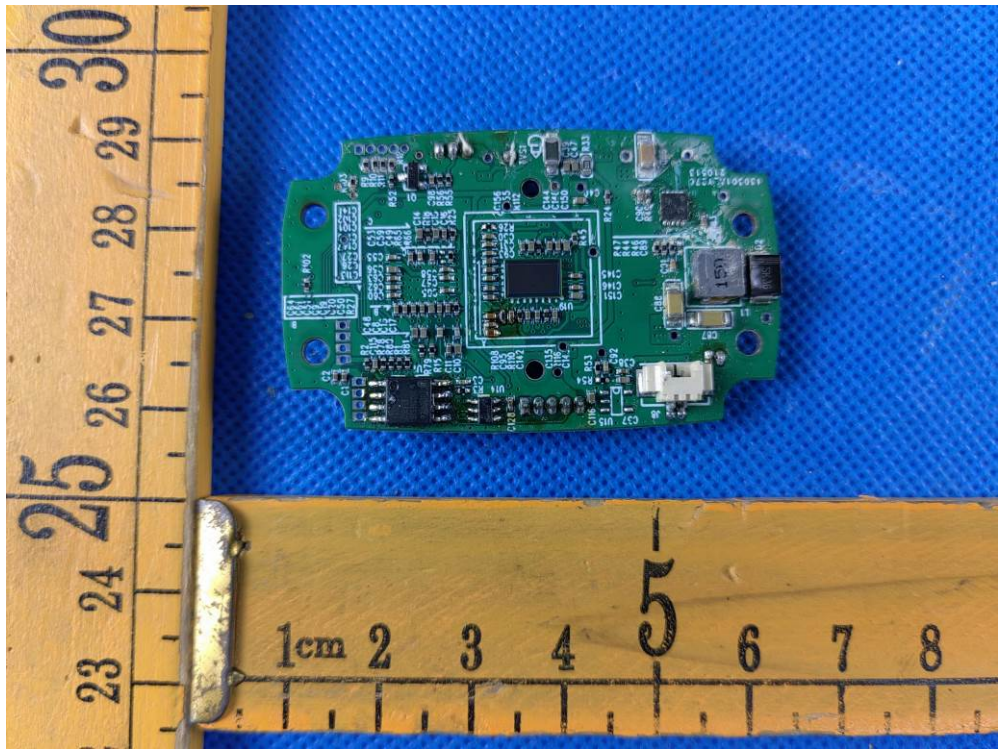

2.2. EUT – Internal View-Host Model: WF8023 FCC ID: 2ABH3-FOSFDA

Ant. connector details

Appendix-WF8023-Photos

Appendix-WF8023-Photos

Appendix-WF8023-Photos

2.3. EUT – Module Photos Model: WF8023

FCC ID: 2ABH3-FOSFDA IC: 23337-FOSFDA

Module in host

====End=====