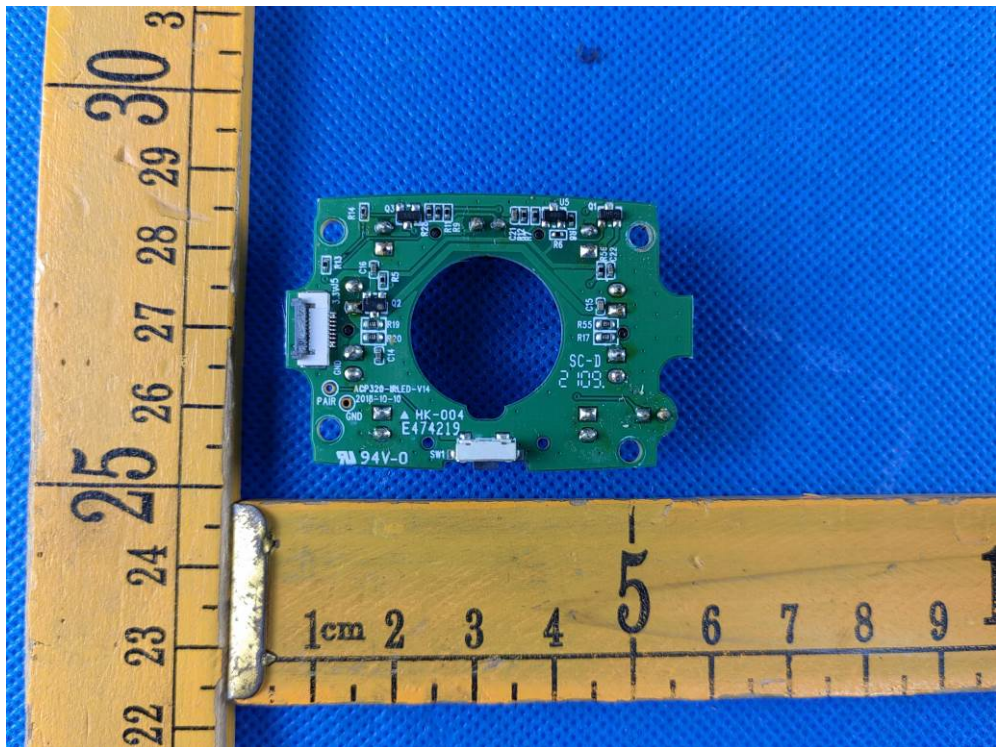

2.2. EUT – Internal View-Host Model: WF8023 FCC ID: 2ABH3-FOSFDA

Ant. connector details

Appendix-WF8023-Photos

Appendix-WF8023-Photos

Appendix-WF8023-Photos

2.3. EUT – Module Photos Model: WF8023

FCC ID: 2ABH3-FOSFDA IC: 23337-FOSFDA

Module in host

====End=====