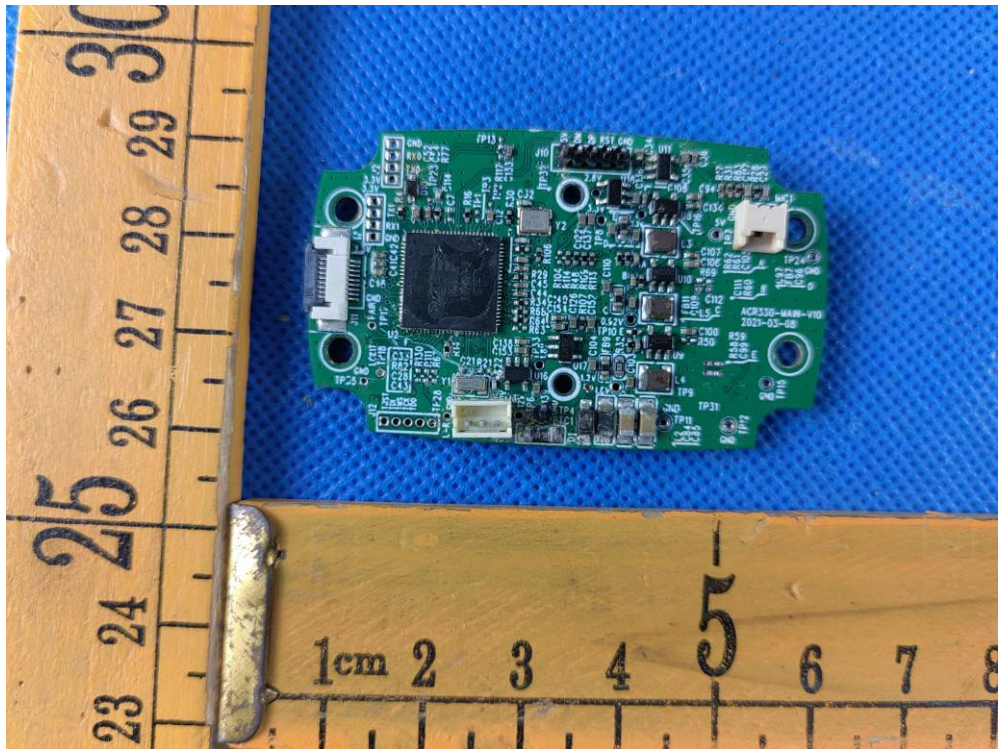

2.2. EUT – Internal View-Host Model: WF8023 FCC ID: 2ABH3-FOSFDA

Ant. connector details

Appendix-WF8023-Photos

Appendix-WF8023-Photos

Appendix-WF8023-Photos

2.3. EUT – Module Photos Model: WF8023

FCC ID: 2ABH3-FOSFDA IC: 23337-FOSFDA

Module in host

====End=====