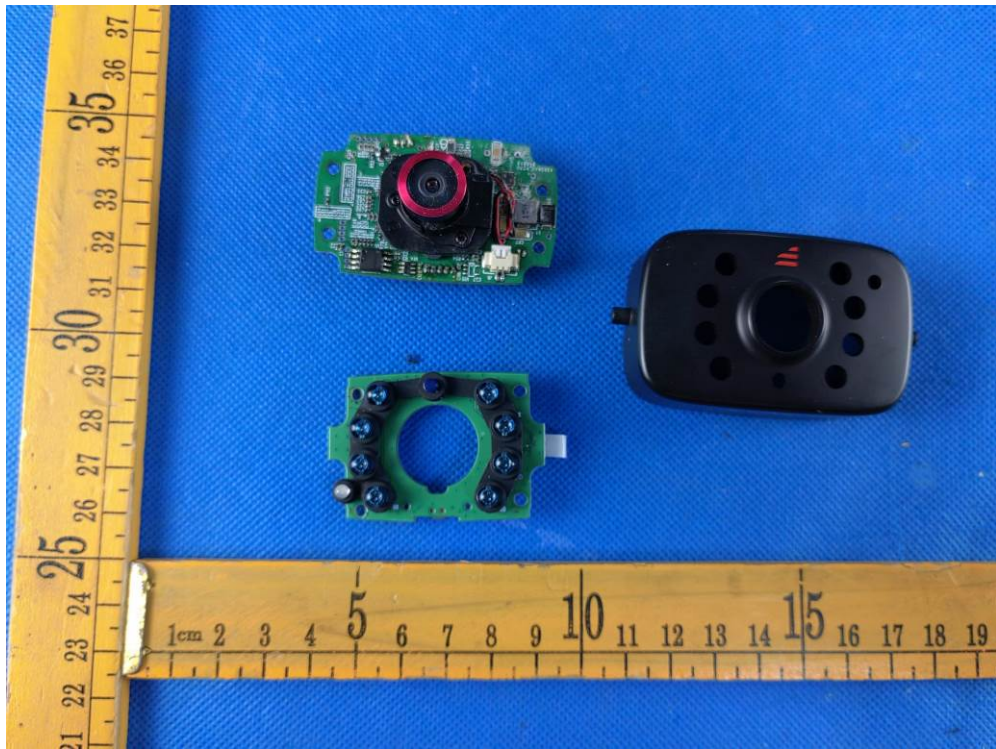

2.2. EUT – Internal View-Host Model: WF8023 FCC ID: 2ABH3-FOSFDA

Ant. connector details

Appendix-WF8023-Photos

Appendix-WF8023-Photos

Appendix-WF8023-Photos

2.3. EUT – Module Photos Model: WF8023

FCC ID: 2ABH3-FOSFDA IC: 23337-FOSFDA