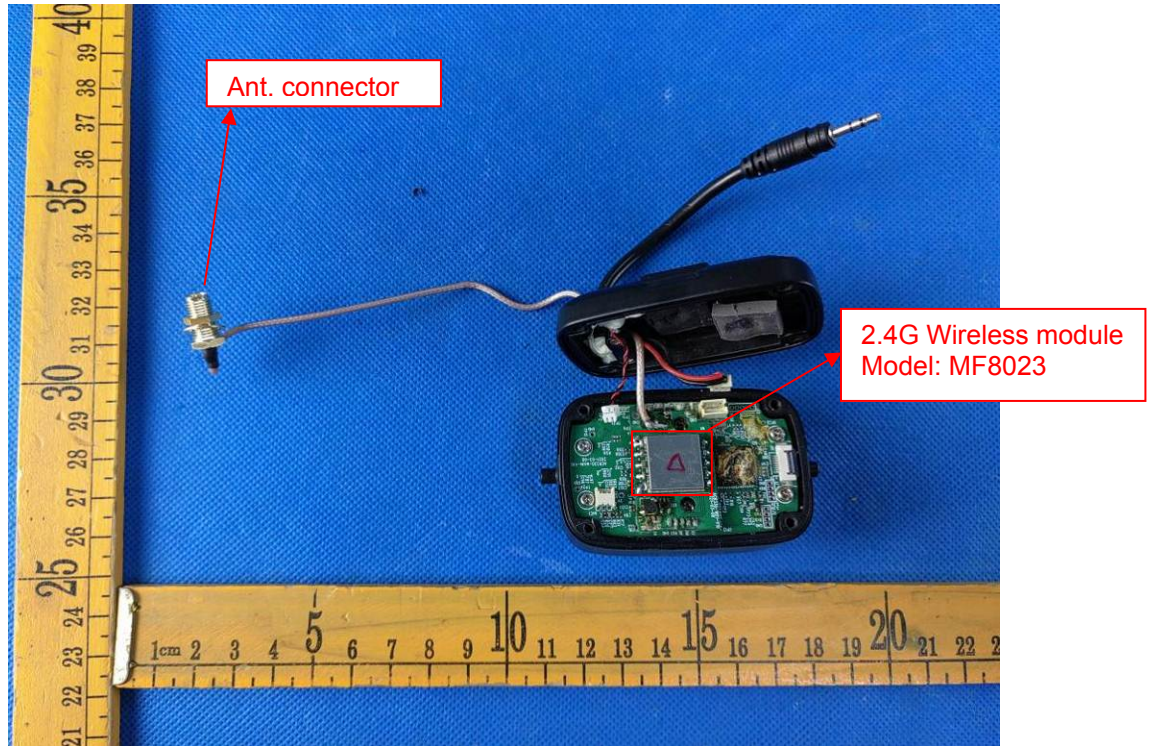

Appendix-WF8023-Photos

2.3. EUT – Module Photos Model: WF8023

FCC ID: 2ABH3-FOSFDA IC: 23337-FOSFDA

Module in host