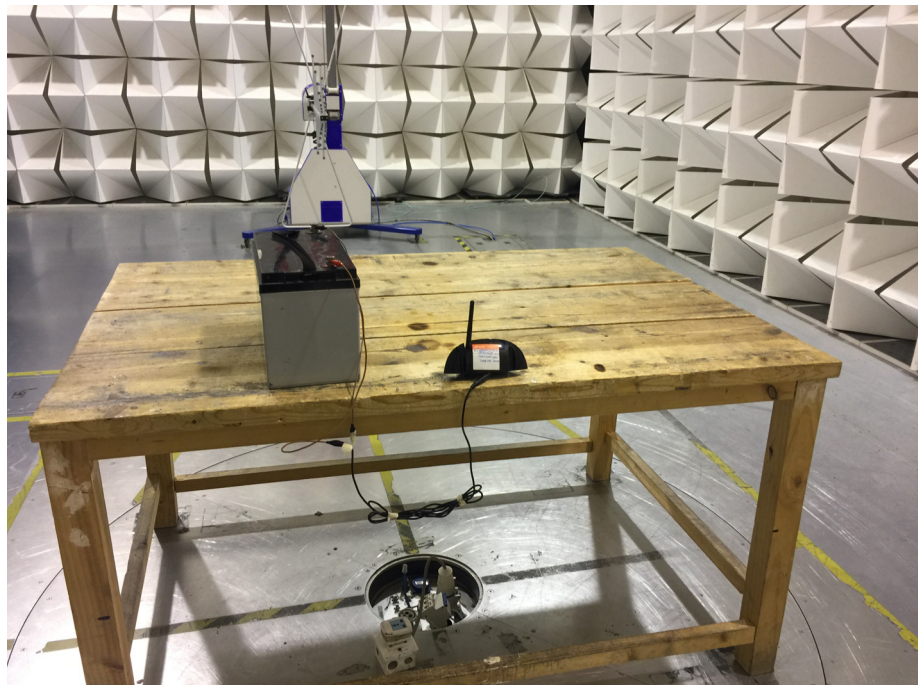

## Photographs-Model MR7916A with Host Test Setup Photos Photograph - Spurious Emissions Radiated Test Setup Photos

For 9 kHz to 30 MHz

For 30 MHz-1000 MHz

Above 1GHz