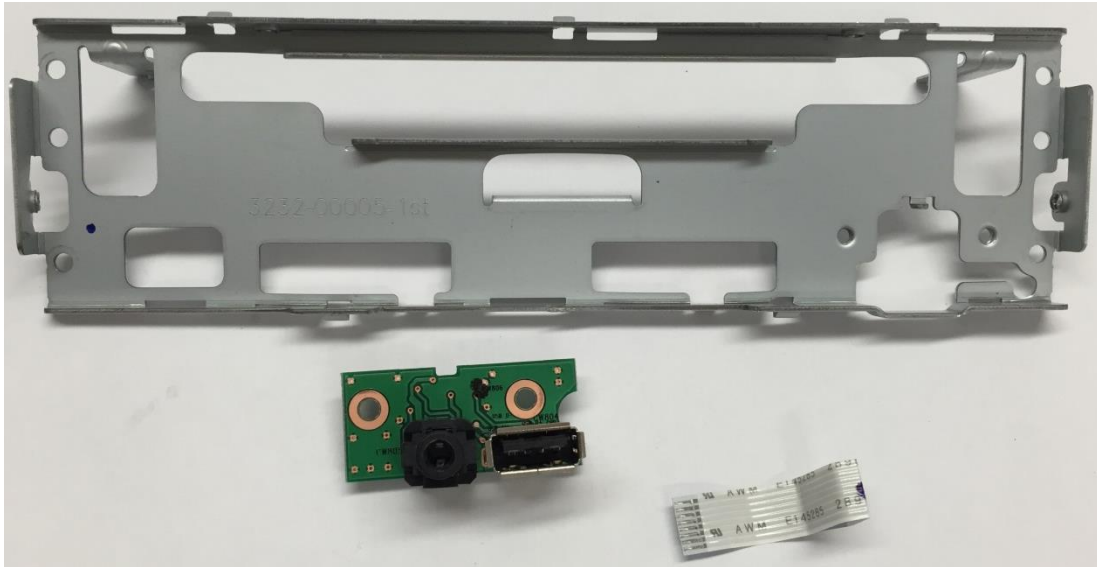

clarion 

RADIO: AM/FM/AUX-IN/USB/BT

Model: MD-5XR

Inside the Radio

Escutcheon back view

Inside of escutcheon

PCB FRONT (Front View)

PCB FRONT (Back View)

Connectors USB & AUX

PCB (Connectors USB & AUX, Font View)

PCB (Connectors USB & AUX, Back View)

PCB MAIN (Front View)

PCB MAIN (Back View)

PCB USB

PCB USB (Front View)

PCB USB (Back View)

PCB ISO CONNECTOR