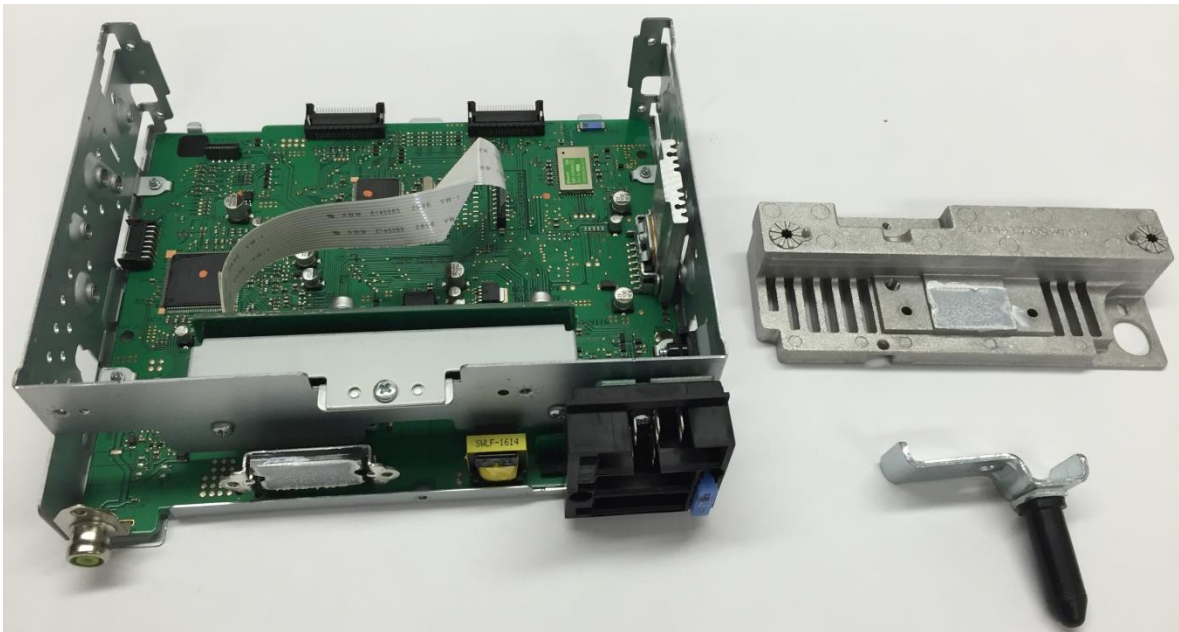

clarion 

RADIO: AM/FM/AUX-IN/USB/BT

Model: MD-5XR

Inside the Radio

Escutcheon back view

Inside of escutcheon

PCB FRONT (Front View)

PCB FRONT (Back View)

Connectors USB & AUX

PCB (Connectors USB & AUX, Font View)

PCB (Connectors USB & AUX, Back View)

PCB MAIN (Front View)

PCB MAIN (Back View)

PCB USB

PCB USB (Front View)

PCB USB (Back View)

PCB ISO CONNECTOR