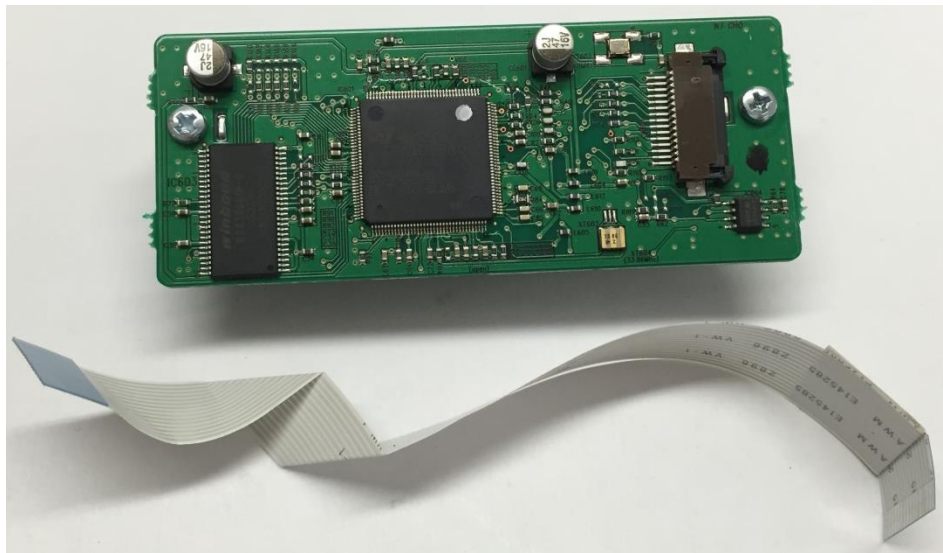

clarion 

RADIO: AM/FM/AUX-IN/USB/BT

Model: MD-5XR

Inside the Radio

Escutcheon back view

Inside of escutcheon

PCB FRONT (Front View)

PCB FRONT (Back View)

Connectors USB & AUX

PCB (Connectors USB & AUX, Font View)

PCB (Connectors USB & AUX, Back View)

PCB MAIN (Front View)

PCB MAIN (Back View)

PCB USB

PCB USB (Front View)

PCB USB (Back View)

PCB ISO CONNECTOR