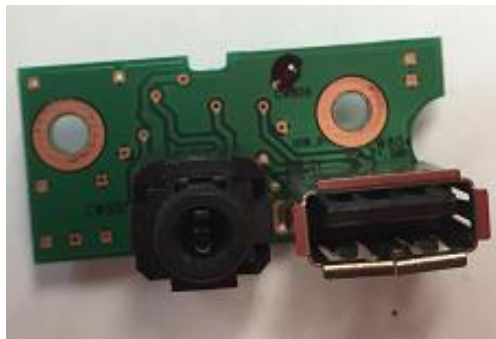

clarion 

RADIO: AM/FM/AUX-IN/USB/BT

Model: MD-5XR

Inside the Radio

Escutcheon back view

Inside of escutcheon

PCB FRONT (Front View)

PCB FRONT (Back View)

Connectors USB & AUX

PCB (Connectors USB & AUX, Font View)

PCB (Connectors USB & AUX, Back View)

PCB MAIN (Front View)

PCB MAIN (Back View)

PCB USB

PCB USB (Front View)

PCB USB (Back View)