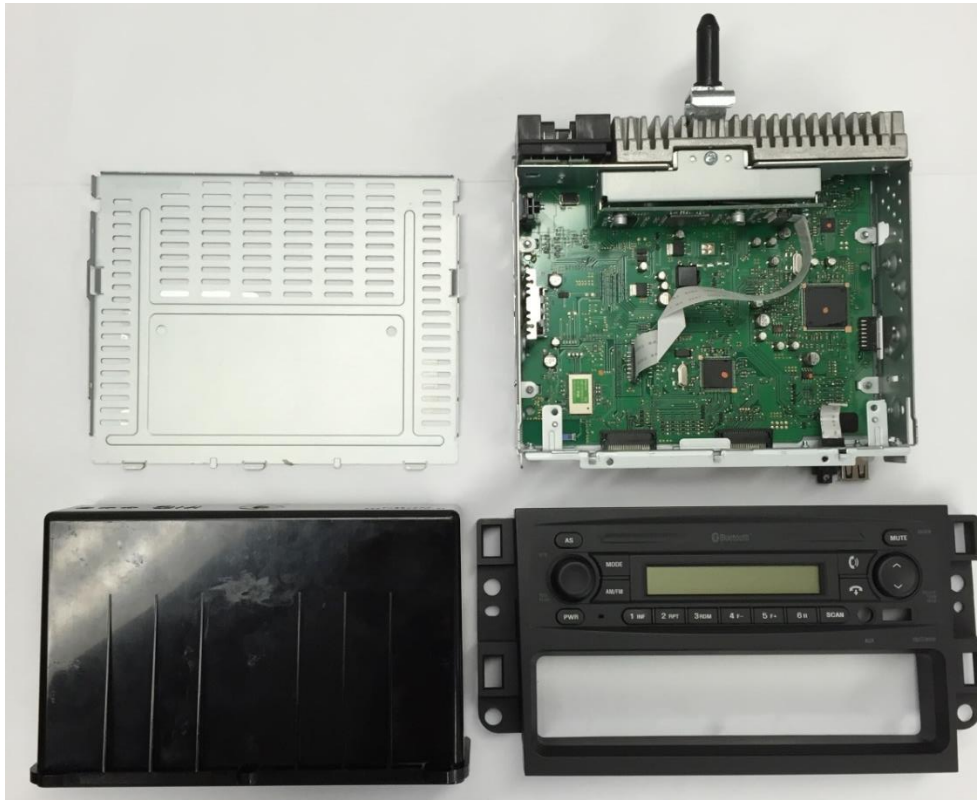

clarion 

RADIO: AM/FM/AUX-IN/USB/BT

Model: MD-5XR

Inside the Radio

Escutcheon back view

Inside of escutcheon

PCB FRONT (Front View)

PCB FRONT (Back View)

Connectors USB & AUX

PCB (Connectors USB & AUX, Font View)

PCB (Connectors USB & AUX, Back View)

PCB MAIN (Front View)

PCB MAIN (Back View)

PCB USB

PCB USB (Front View)

PCB USB (Back View)