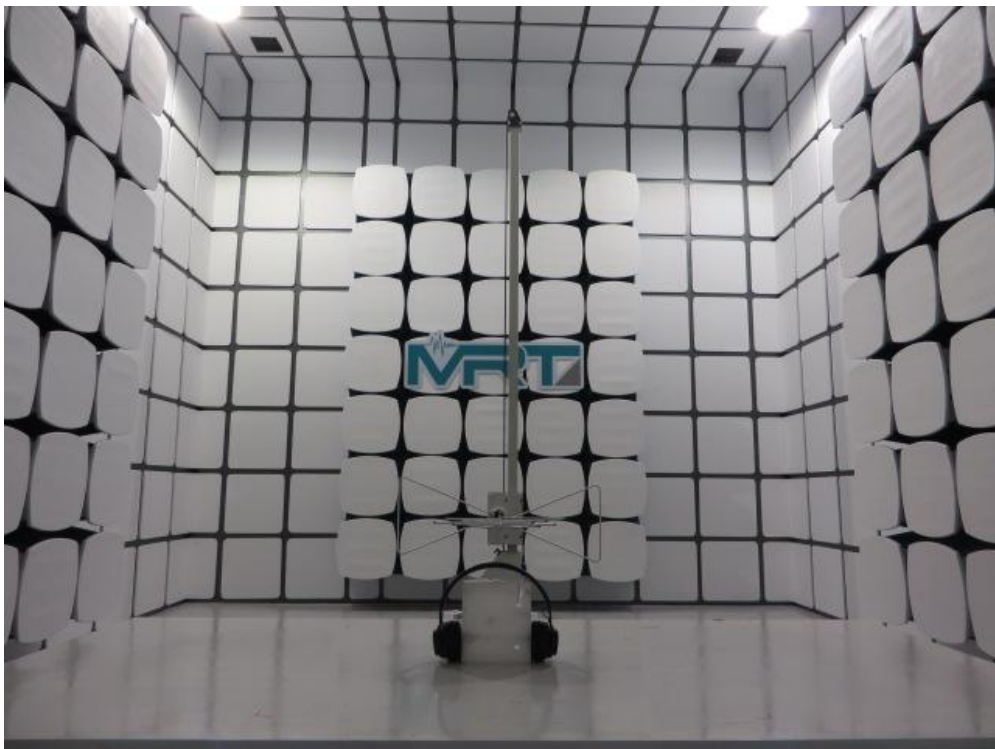

Test Setup Photo

Description: Front view of Conducted Emission Test Setup

Description: Back view of Conducted Emission Test Setup

Description: Radiated Emission Test Setup for 9kHz ~ 30MHz

Description: Radiated Emission Test Setup for 30MHz ~ 1GHz

Description: Radiated Emission Test Setup for 1GHz ~ 18GHz

Description: Radiated Emission Test Setup for 18GHz ~ 40GHz