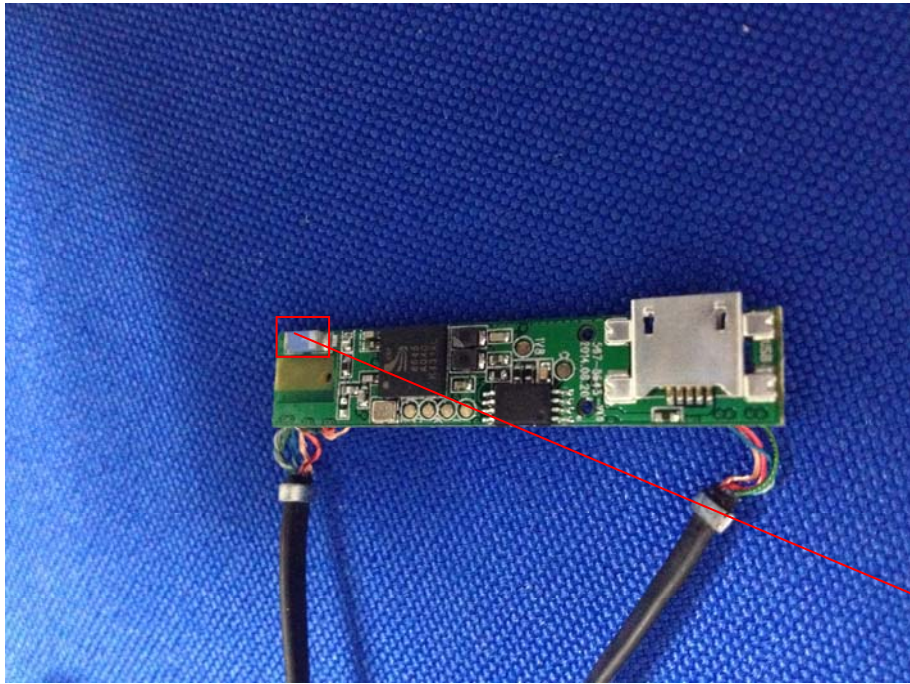

**Internal photo
(Bluetooth headset
Model: BT565M)**

BT Antenna