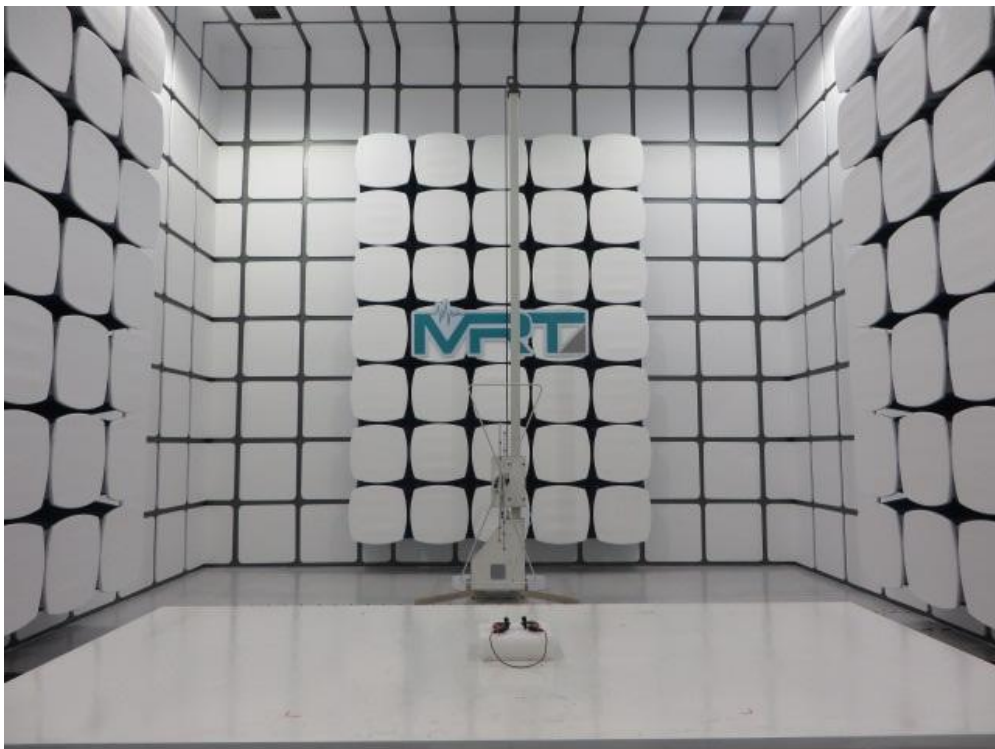

RF Test Setup Photo

Description: Front view of Conducted Emission Test Setup

Description: Back view of Conducted Emission Test Setup

Description: Radiated Emission Test Setup for 9kHz ~ 30MHz

Description: Radiated Emission Test Setup for 30MHz ~ 1GHz

Description: Radiated Emission Test Setup for 1GHz ~ 18GHz

Description: Radiated Emission Test Setup for 18GHz ~ 25GHz