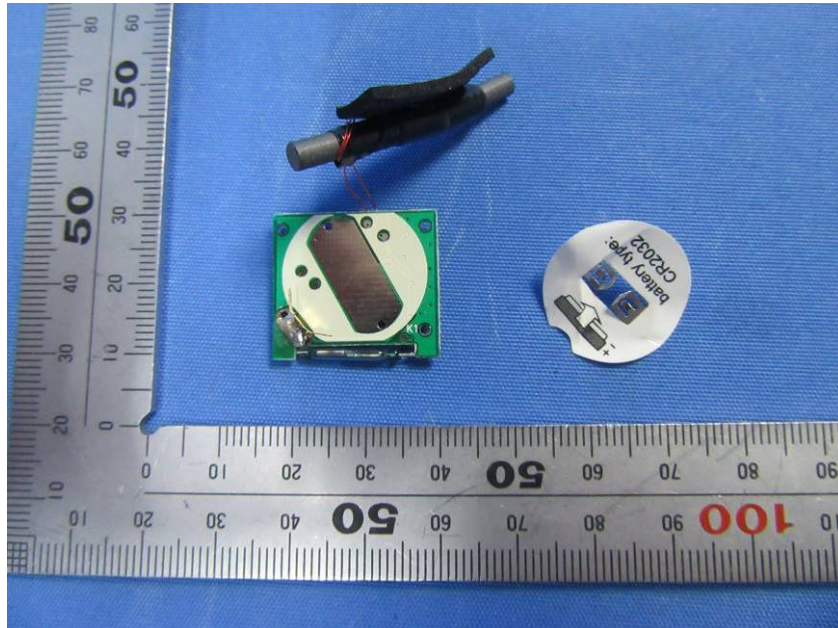

Internal Photos

Applicant:	Pacific Cycle, Inc.
Address of Applicant:	4902 Hammersley Road Madison, WI 53711 USA
Equipment Under Test (EUT):	
Product Name:	Sch Wireless Bike Computer
Model No.:	SW78019-6