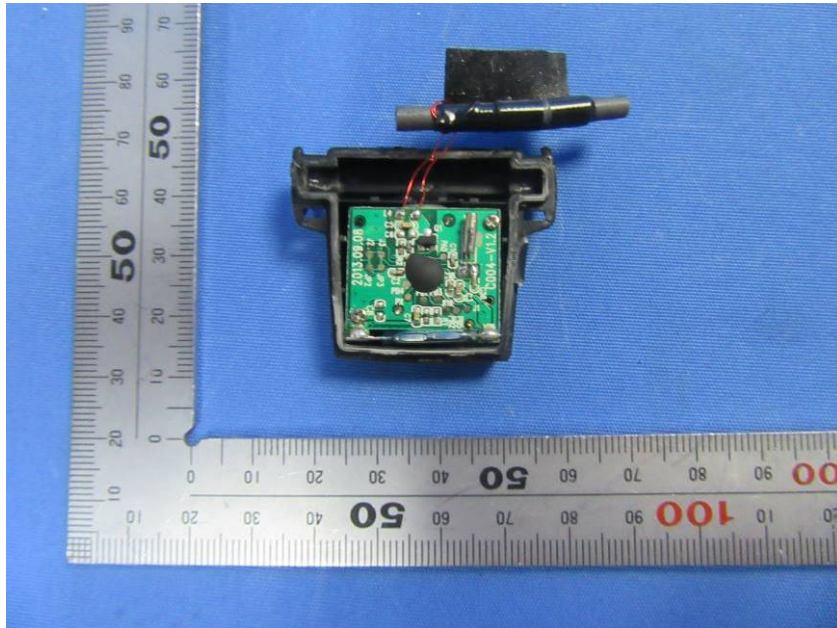

Internal Photos

Applicant:	Pacific Cycle, Inc.
Address of Applicant:	4902 Hammersley Road Madison, WI 53711 USA
Equipment Under Test (EUT):	
Product Name:	Sch Wireless Bike Computer
Model No.:	SW78019-6