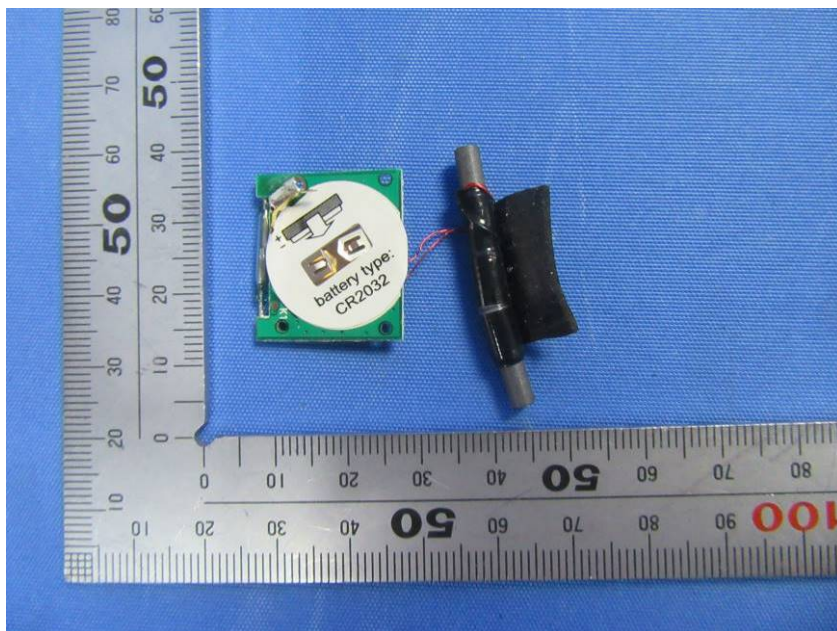

Internal Photos

Applicant:	Pacific Cycle, Inc.
Address of Applicant:	4902 Hammersley Road Madison, WI 53711 USA
Equipment Under Test (EUT):	
Product Name:	Sch Wireless Bike Computer
Model No.:	SW78019-6