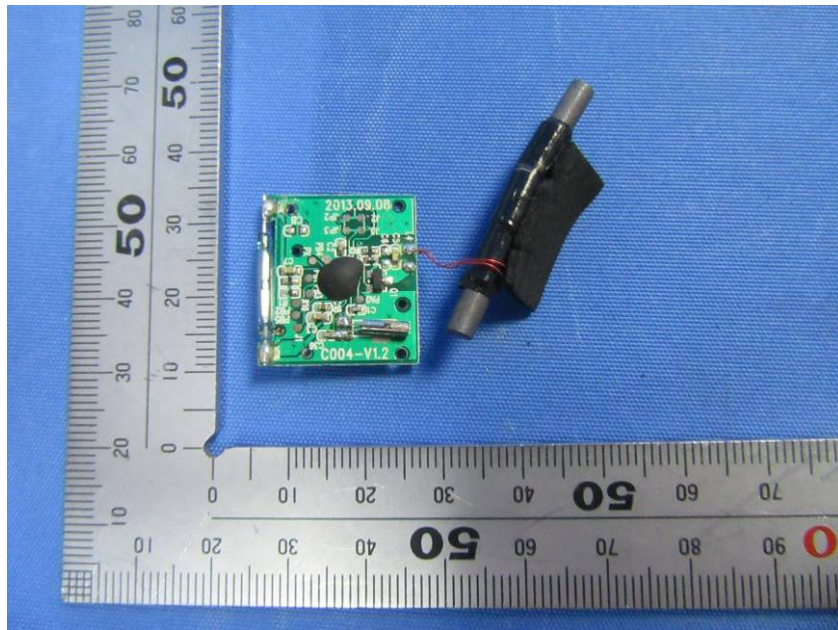

Internal Photos

Applicant:	Pacific Cycle, Inc.
Address of Applicant:	4902 Hammersley Road Madison, WI 53711 USA
Equipment Under Test (EUT):	
Product Name:	Sch Wireless Bike Computer
Model No.:	SW78019-6