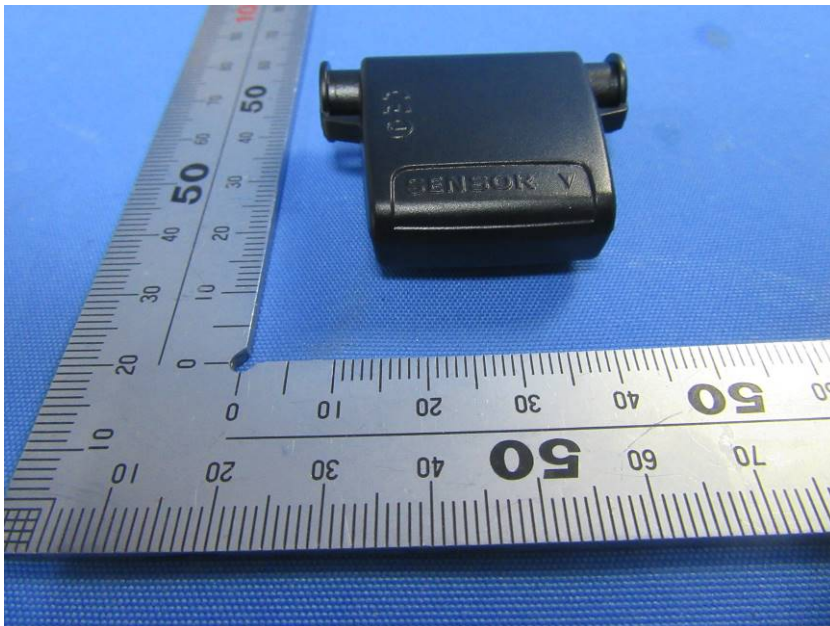

External Photos

Applicant:	Pacific Cycle
Address of Applicant:	4902 Hammersley Road Madison, WI 53711 USA
Equipment Under Test (EUT):	
Product Name:	Sch Wireless Bike Computer
Model No.:	SW78019-6

End